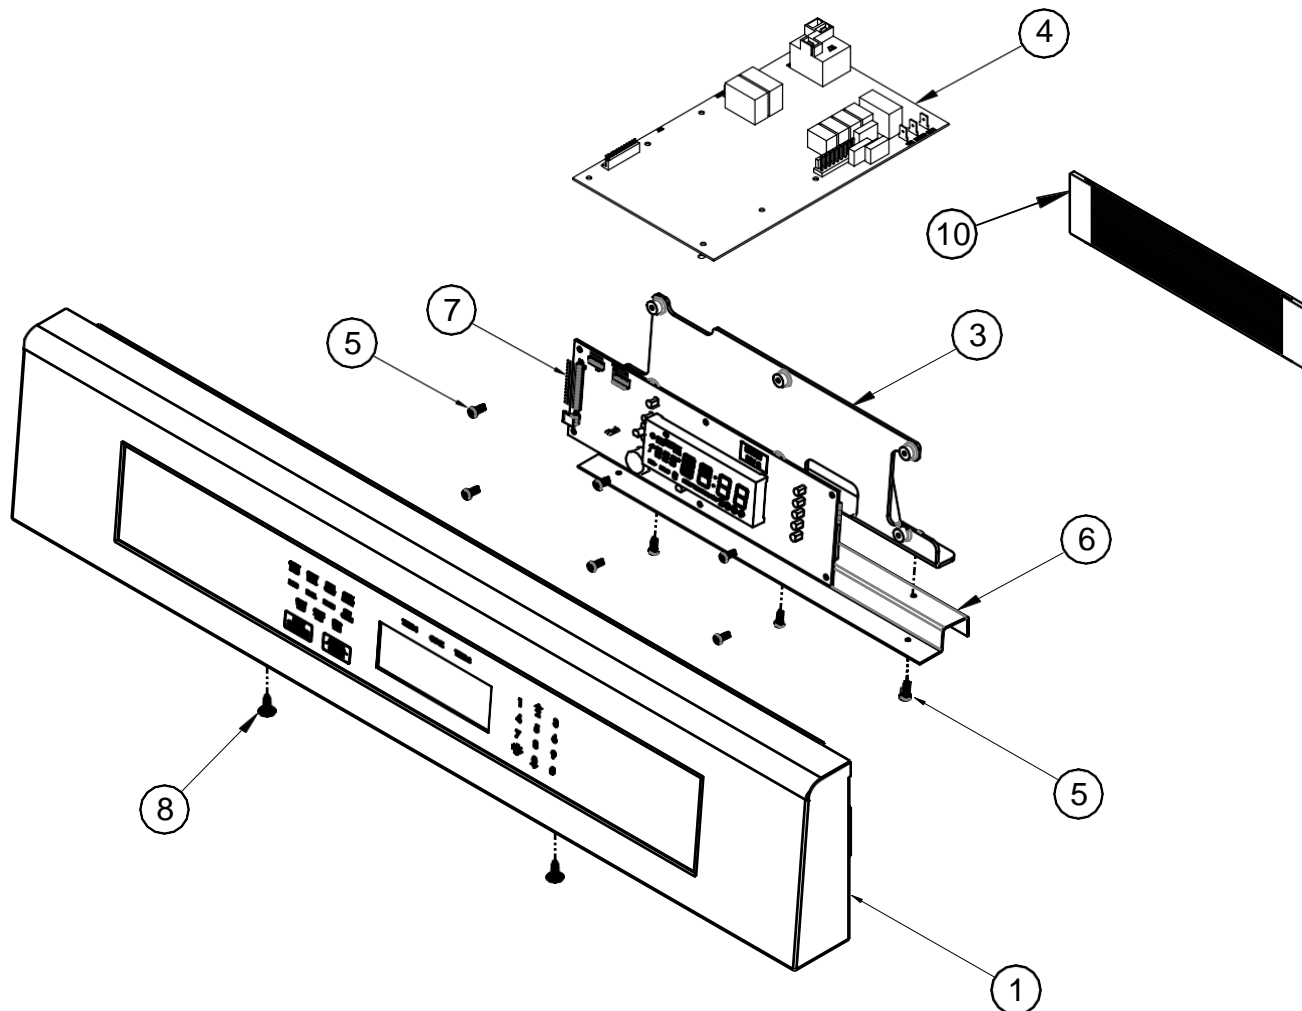

dacor

LET THE SHOW BEGIN

RNR30N[I]

RNR30NIS Range Cooktop Assembly

Item	Part#	Description
1	108536	Induction Box
2	702286	Coil Plate, Asy
3	702284	Glass Panel Assembly
4	108766	Gutter, Top Section
5	107512-03	Support Locking, Control Board

Item	Part#	Description
7	107520	Coil, Inductor 210mm
8	107518	Coil, Inductor 145mm
9	107524	Harness w/Molex Plug, LH
9	107524	Harness w/Molex Plug, RH
10	83263	Screw, Phil TRS, #8 X 3/8

RNR30NIS Range Control Panel Assembly

[Back to Front Page - Click Here](#)

Item	Part #	Description
1	701640	Control Panel, Assembly
2	83538	PCB Support (not shown)
3	105334	Controller Mount
4	102377	Relay Board
5	105486	Screw, 6-18 x 3/8", Plastic
6	107270	Support, LED Display

Item	Part #	Description
7	107392	Display Module, LED
8	83708	Screw, Torx Wfr Hd, #8 x 1/2"
9	107329	Wire Harness, Power (not shown)
10	105655	Ribbon Cable

RNR30NIS Range Door Assembly

[Back to Front Page - Click Here](#)