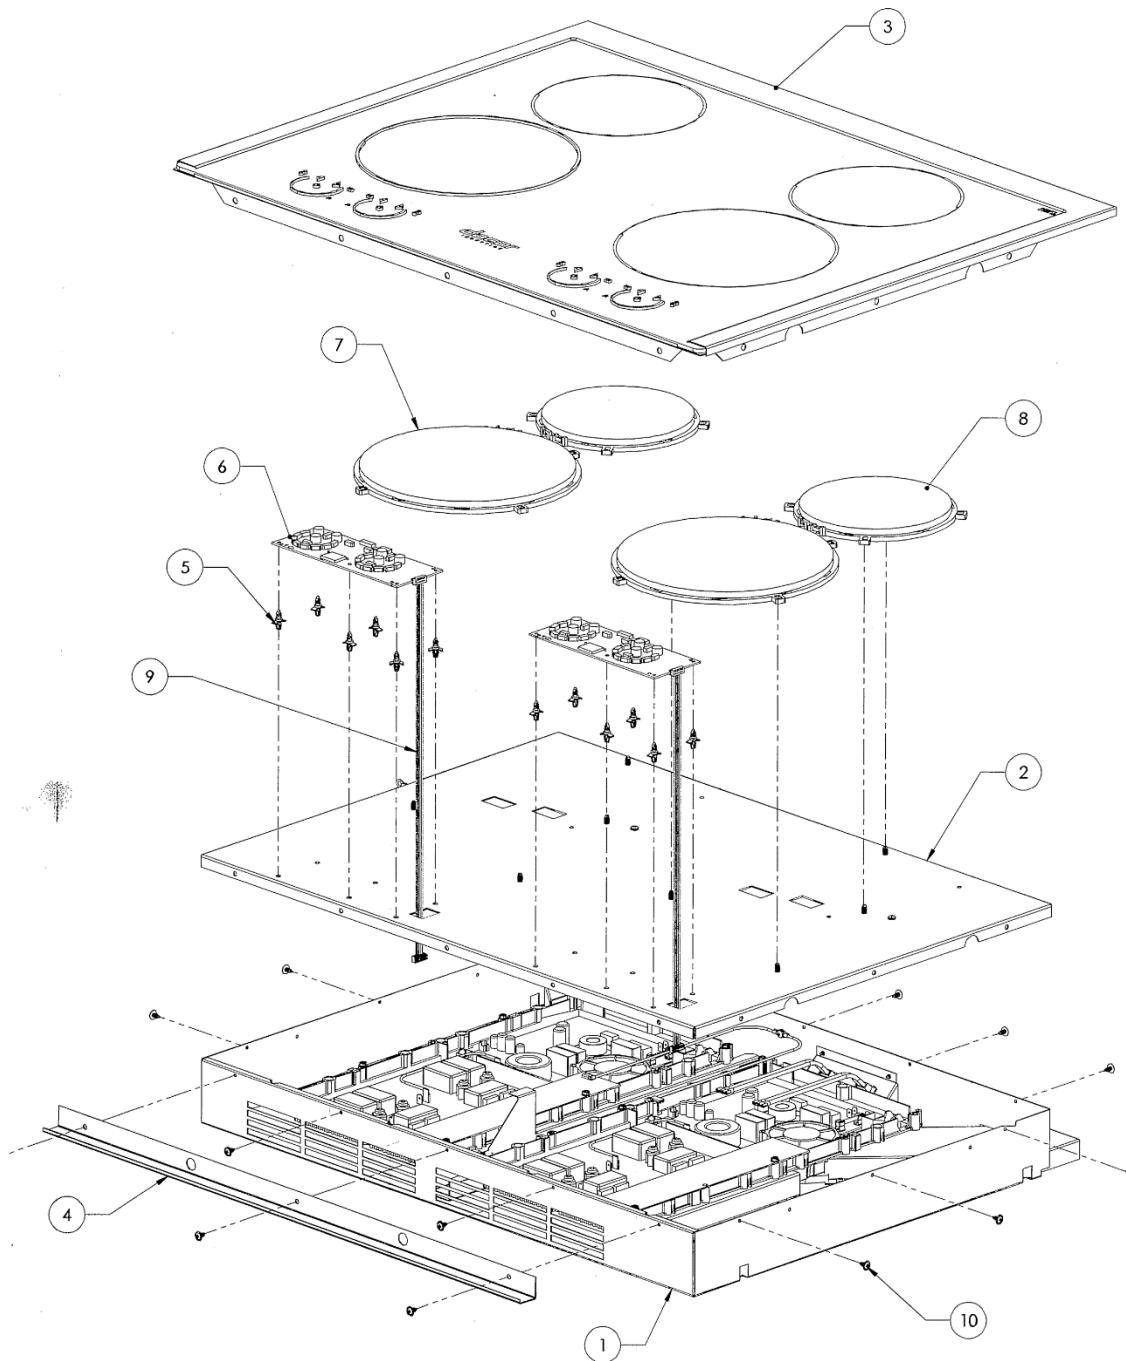

dacor

LET THE SHOW BEGIN

RNR30N[I]

RNR30NIS Range Cooktop Assembly

Item	Part#	Description
1	108536	Induction Box
2	702286	Coil Plate, Asy
3	702284	Glass Panel Assembly
4	108766	Gutter, Top Section
5	107512-03	Support Locking, Control Board

Item	Part#	Description
7	107520	Coil, Inductor 210mm
8	107518	Coil, Inductor 145mm
9	107524	Harness w/Molex Plug, LH
9	107524	Harness w/Molex Plug, RH
10	83263	Screw, Phil TRS, #8 X 3/8

RNR30NIS Range Control Panel Assembly

[Back to Front Page - Click Here](#)

Item	Part #	Description
1	701640	Control Panel, Assembly
2	83538	PCB Support (not shown)
3	105334	Controller Mount
4	102377	Relay Board
5	105486	Screw, 6-18 x 3/8", Plastic
6	107270	Support, LED Display

Item	Part #	Description
7	107392	Display Module, LED
8	83708	Screw, Torx Wfr Hd, #8 x 1/2"
9	107329	Wire Harness, Power (not shown)
10	105655	Ribbon Cable

RNR30NIS Range Door Assembly

[Back to Front Page - Click Here](#)