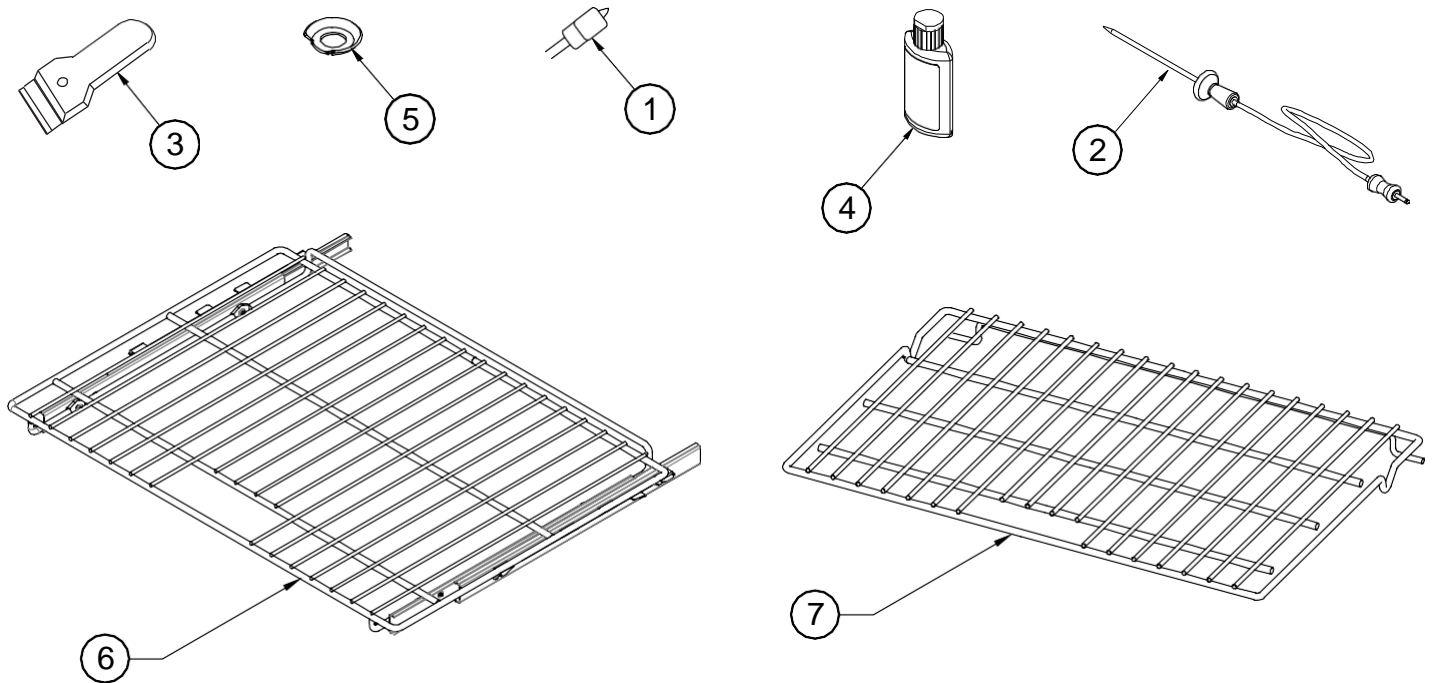

RNR30NIS Range Accessories

[Back to Front Page - Click Here](#)

Item	Part #	Description
1	107111	Light Bulb, 120 Vac, 20 Watt
2	72723	Meat Probe
3	82499	Scraper, Ceran
4	A300	Cleaning Creme, Ceran
5	102402	Cup Washer
6	701464	GlideRack Oven Rack
7	106992	Standard Oven Rack