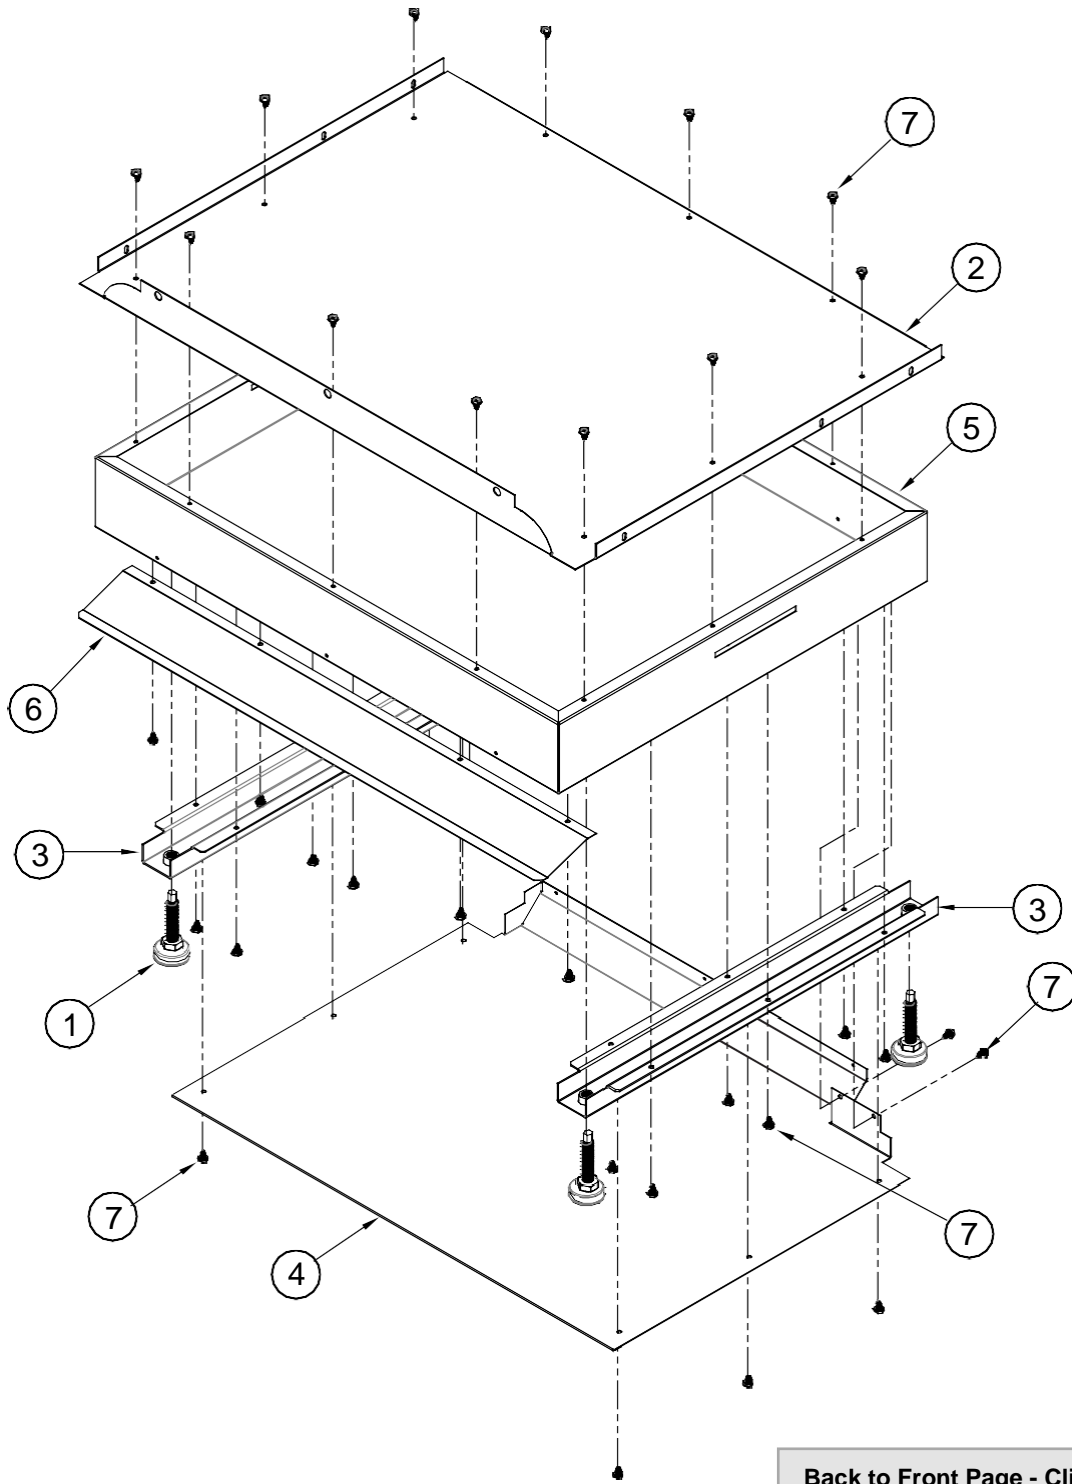

RNR30NIS Range Base Assembly

[Back to Front Page - Click Here](#)

Item	Part #	Description
1	83359	Leg
2	107212	Panel, Base
3	701724	Base Leg Rail
4	105922	Exhaust Plate
5	107210	Base Box

Item	Part #	Description
6	107213	Exhaust Deflector
7	83023	Screw, Slot #10 x 3/8
-	105733-02	Anti-Tip Bracket (not shown)