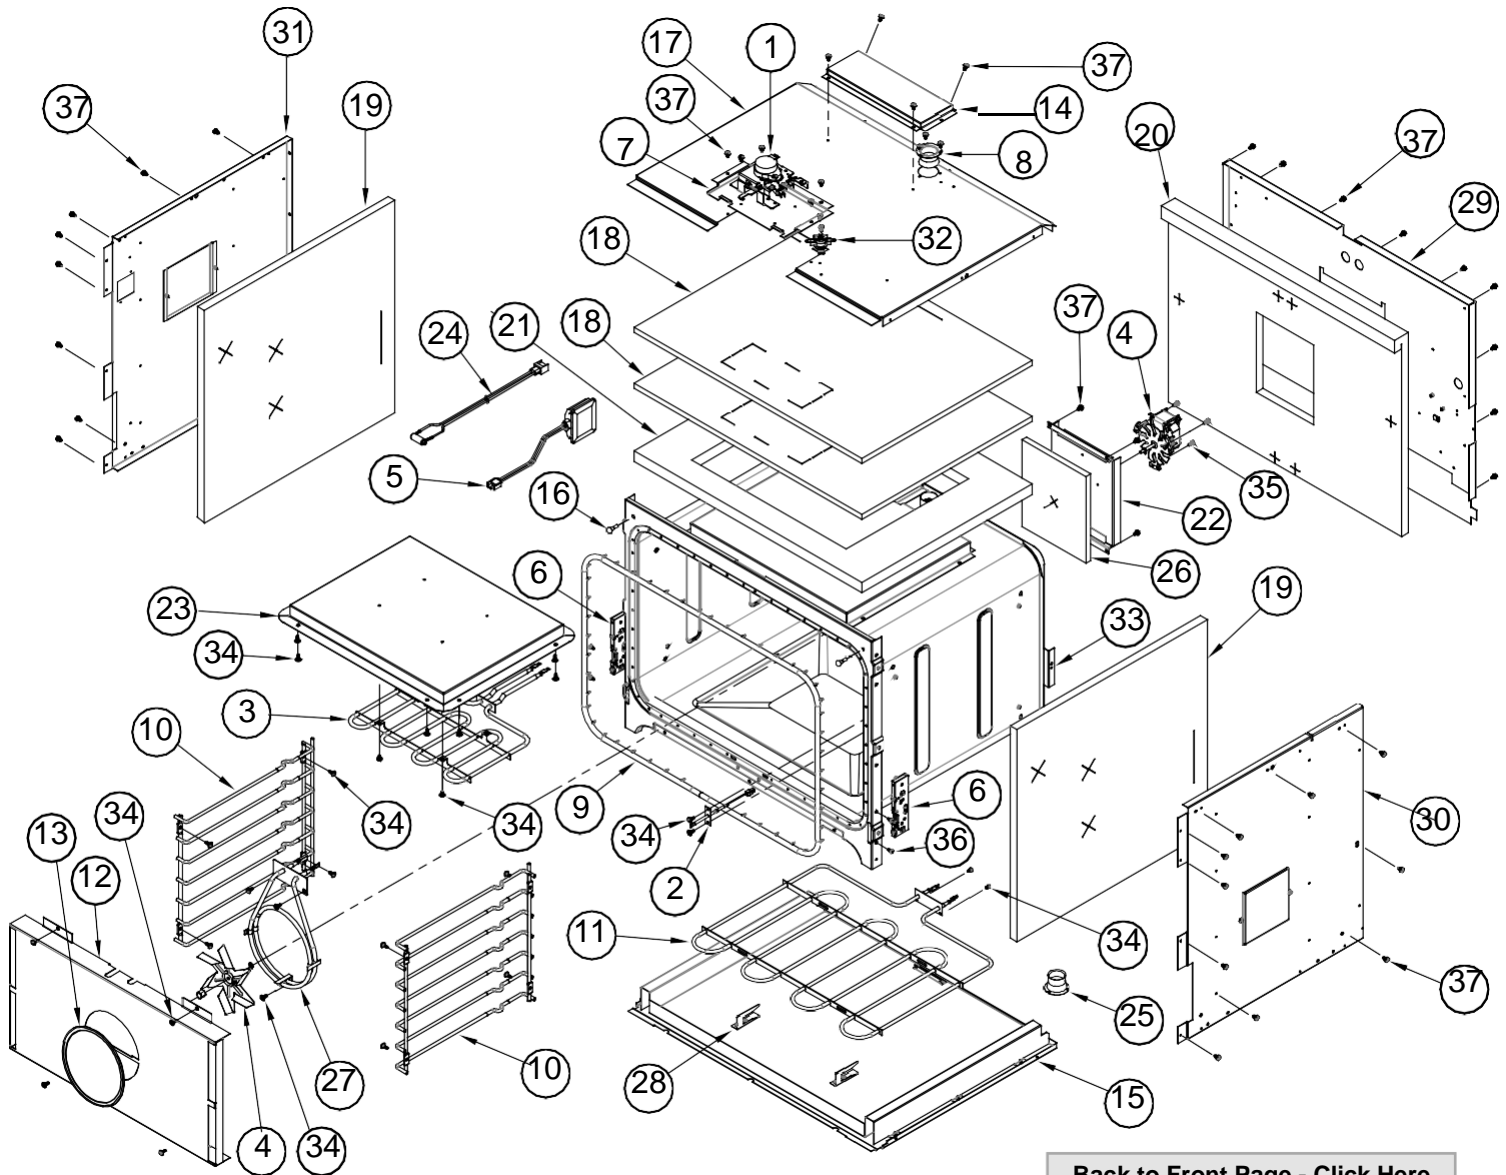

RNR30NIS Range Oven Cell Assembly

[Back to Front Page - Click Here](#)

Item	Part #	Description	Item	Part #	Description	Item	Part #	Description
1	100090	Door Latch	12	105329BP	Convection Baffle	25	72755	Smoke Eliminator, Bot.
2	72752	Temperature Sensor	13	82891	Filter, Convection	26	80168	Insulation, Conv. Motor
3	102369	Broil, Element	14	107116	Duct, Smoke Eliminator	27	82377	Convection Element
4	102145	Convection Fan Motor1	15	105919	Bake Pan	28	107239	Holder, Bake Element
5	107111	Assy, Light, Halogen2	16	83618	Rubber Bumper	29	701770	Case Back
6	72348	Receptacle, Hinge	17	105917	Case Top	30	701692	Case Side, RH
7	105991	Latch Plate	18	106976	Insulation, Broil, Top	31	701693	Case Side, LH
8	105485	Smoke Eliminator, Top	19	106977	Insulation, Case Side	32	92321	Switch, Hi Limit
9	105366	Gasket, Cell	20	106978	Insulation, Case Back	33		Not replaceable
10	106991	Support Rack	21	107104	Insulation, Broil	34	83708	Screw, #8 x 1/2, Torx
11	106573	Bake, Element	22	36280	Mounting Plate, Conv Mtr	35	83379	Screw, Slot, #8 x 1/2"
1 Includes fan blade, hex nut and washer			23	107105	Broil Pan	36	83709	Screw, Torx, #10 x 1/2", Black
2 Includes light bulb			24	72717	Socket, Meat Probe	37	83023	Screw, Slot, #10 x 3/8"