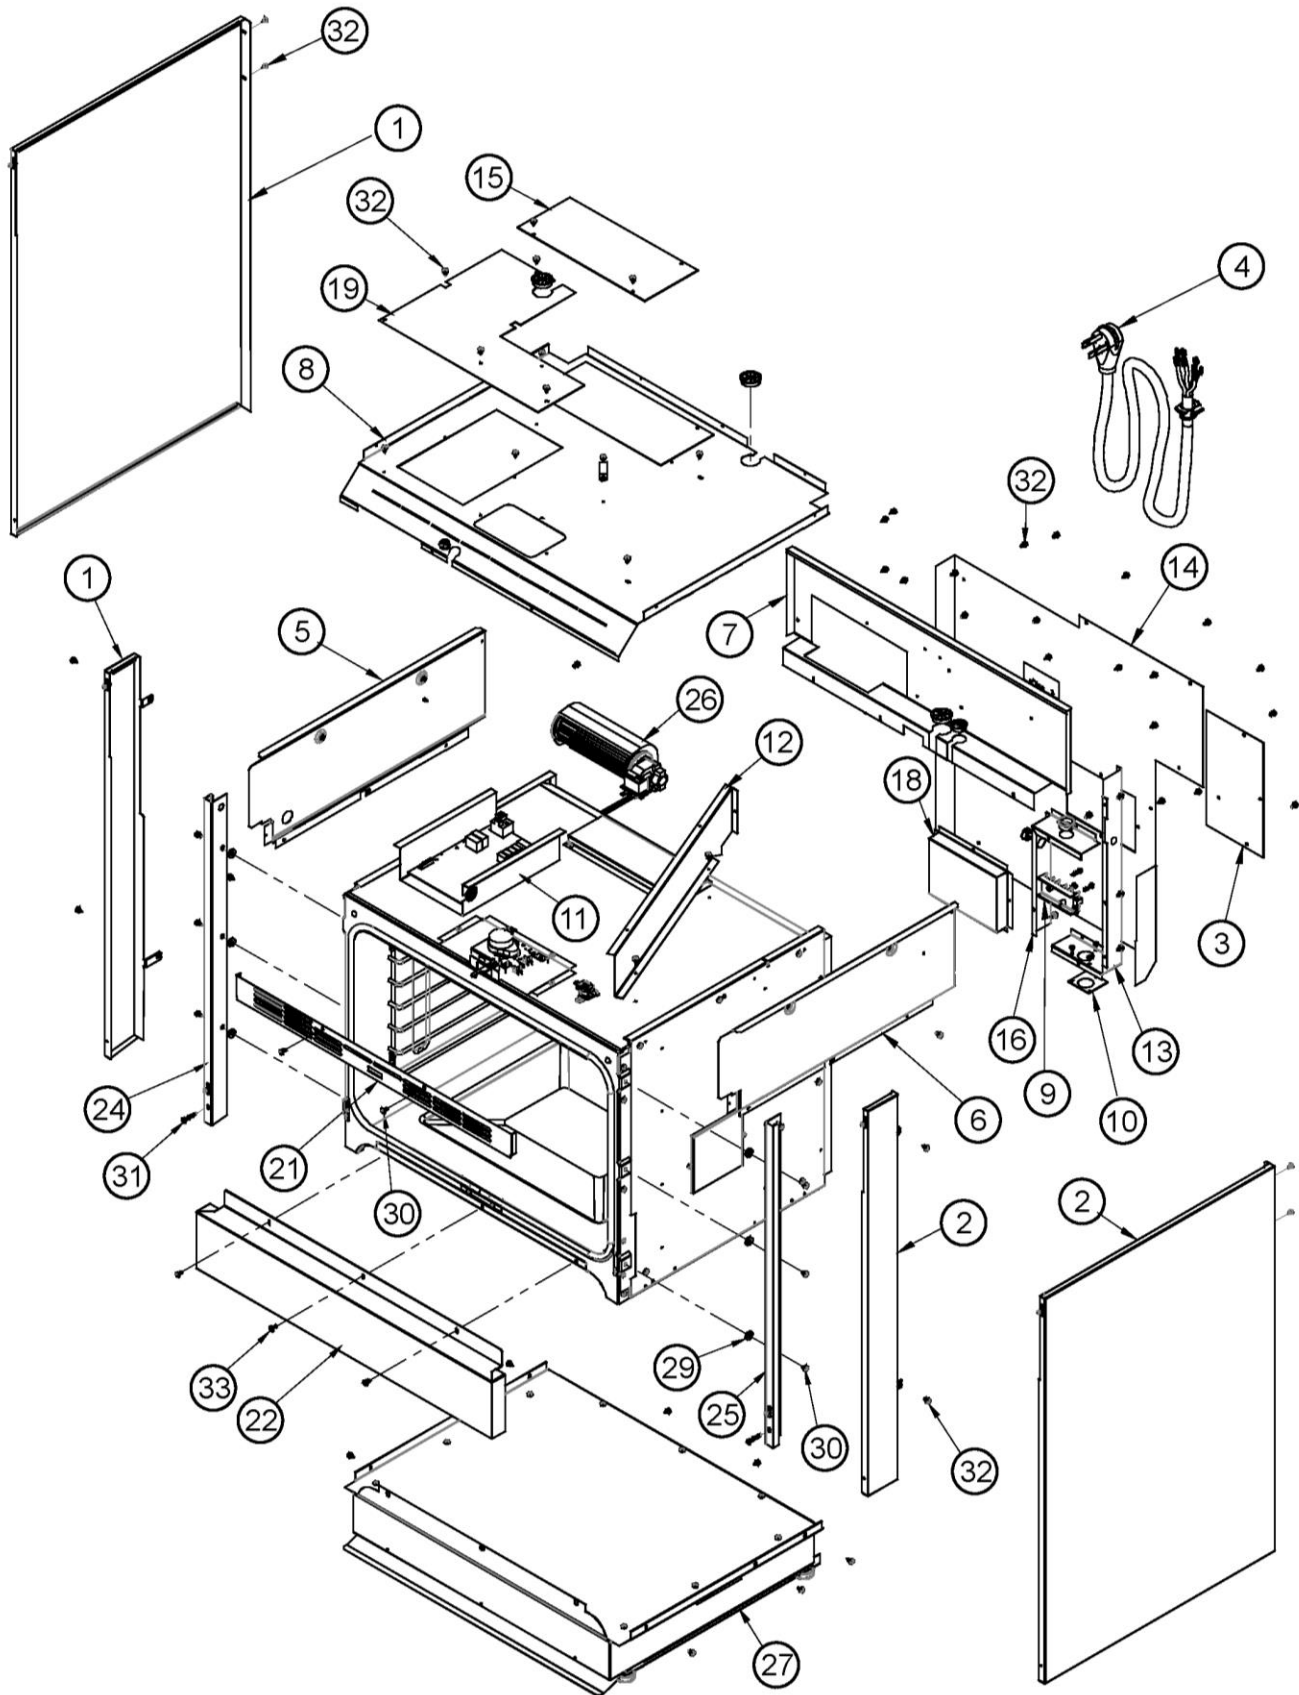

RNR30NIS Range Outer Assembly

RNR30NIS Range Outer Assembly Parts

Item	Part # Freestanding Units	Part # Slide-In Units	Description
1	107140-01	NA	Panel, Side, LH
	NA	701676-01	Panel, Side, LH, 3 1/4"
2	701677-02	NA	Panel, Side, RH
	NA	107139-02	Panel, Side, RH, 3 1/4"
3	107316	107316	Cover, Electrical
4	102554-02	102554-02	Power Cord, 50 Amp
5	107264	107264	Side Support, LH
6	107265	107265	Side Support, RH
7	107266	107266	Rear Panel, Top
8	107267	107267	Electrical Chassis
9	102384	102384	Terminal Block
10	102385-02¹	NA	Adaptor, 1.125
11	105988	105988	Relay Board Support
12	105322	105322	Air Deflector, Cool Fan
13	107307	107307	Rear Exhaust, Right
14	107282	107282	Rear Cover
15	107368	107368	Cover, Cooling Fan
16	107308	107308	Box, Electrical
18	107117	107117	Box, Rear Panel
19	107119	107119	Cover, Relay
21	107202B	107202B	Grill, Intake
22	701659	701659	Panel, Kick
24	701739-01	701739-01	Post Trim, LH
25	701739-02	701739-02	Post Trim, RH
26	82986	82986	Cooling Fan
27	NA	NA	Base (see page 8)
28	102403	102403	Ground Screw (not shown)

Item	Part # Slide-In Units	Description
29	83555	Screw, Washer, Fiber
30	83263	Screw, #8 x 3/8, Black
31	105737	Screw, #8 x 1 1/4
32	83023	Screw, Slot, #10 x 3/8"
33	83708	Screw, #8 x 1/2, Torx
-	107283	Wiring Harness, Main (not shown)
-	102403	Grounding Screw, #10 (not shown)
-	92191-01	Bushing, Split, .75 dia
-	92191-02	Bushing, Split, 1.0 dia
-	92191-03	Bushing, Split, 1.375 dia

[Back to Exploded View - Click Here](#)

[Back to Front Page - Click Here](#)

¹ Not used on models that end in -C