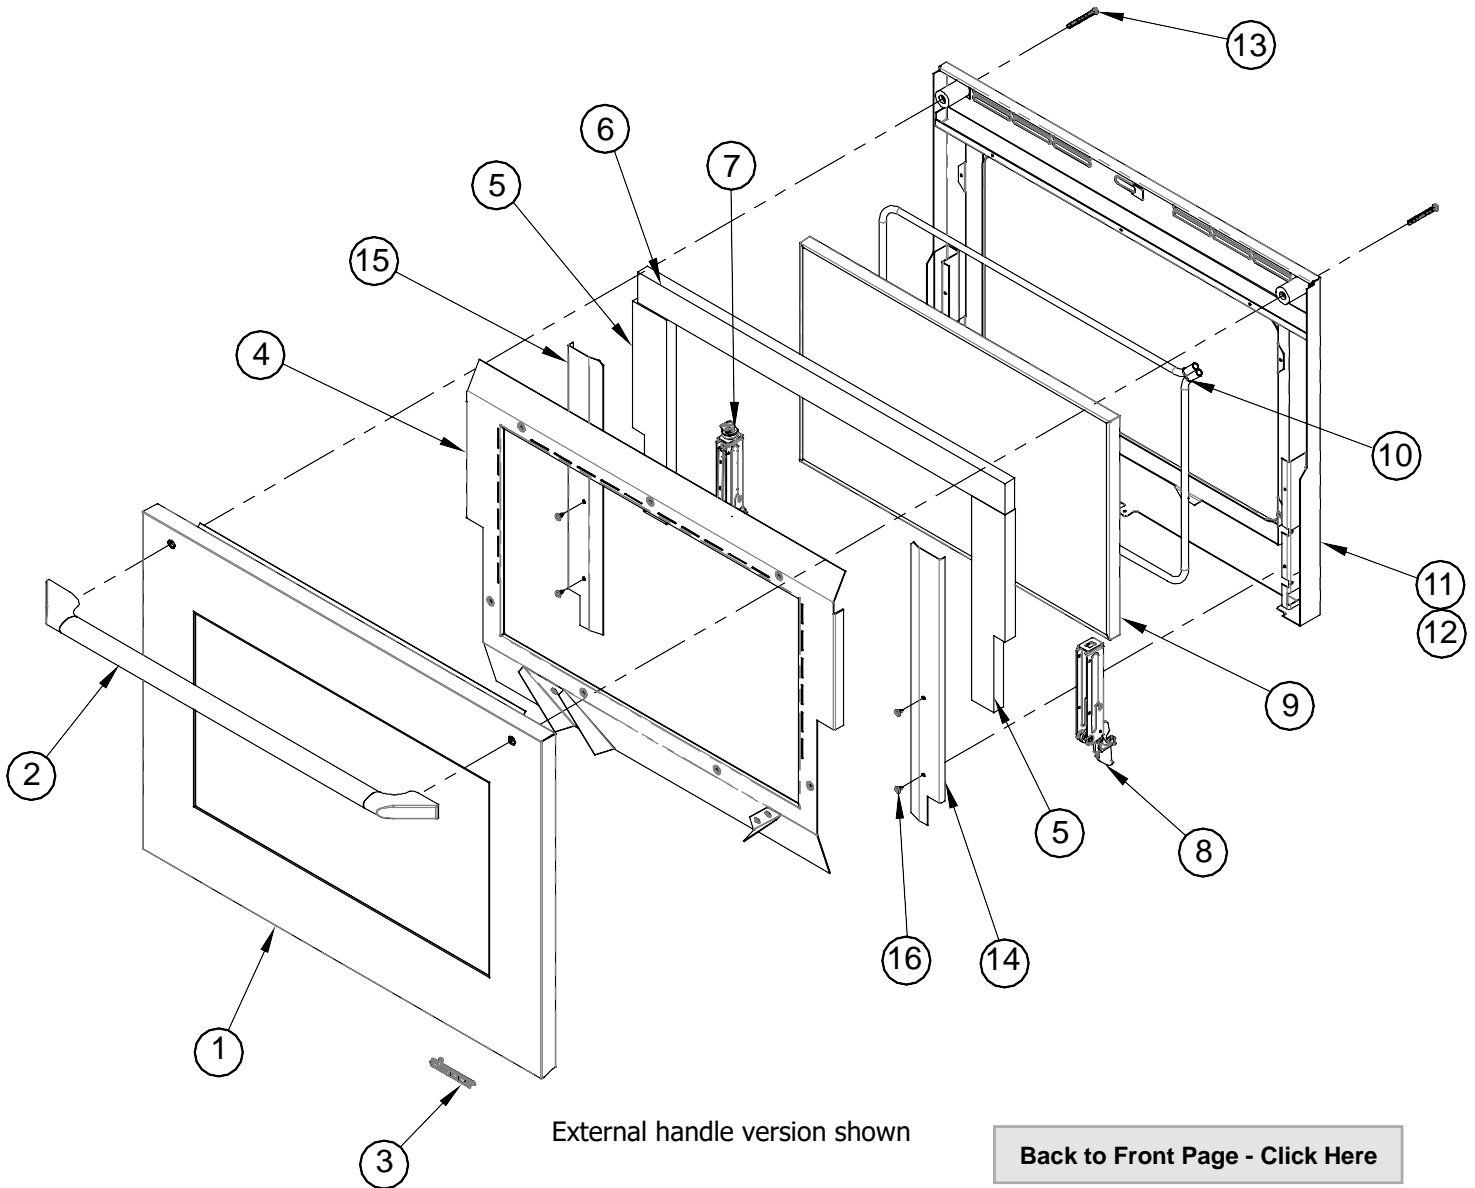

RNR30NIS Range Door Assembly

[Back to Front Page - Click Here](#)

Item	External Handle Part #	Built-in Handle Part #	Description
1	701427-02¹	701697²	ASSEMBLY, DOOR SKIN
2	13659-001	NA	ASSEMBLY, DOOR HANDLE
3	110168	110168	LOGO, DACOR, 4", CHROME
4	107221B	107221B	HEAT SHIELD
5	105353	105353	INSULATION, SIDE DOOR
6	105352	105352	INSULATION, TOP DOOR
7	72711	72711	HINGE, LEFT
8	72710	72710	HINGE, RIGHT

¹ For complete door assembly, order part # 701426-03 which includes handle and Dacor logo on front.

² For complete door assembly, order part # 701698-02 which includes Dacor logo on front.

Item	External Handle Part #	Built-in Handle Part #	Description
9	72968	72968	WINDOW PACK
10	100015	100015	GASKET, WINDOW PACK
11	701428-04³	701428-05³	ASSEMBLY, DOOR LINER
12	701430BP⁴	701430BP⁴	DOOR LINER
13	100026	NA	SCREW, #10-32 X 2.0, TORX
14	105510-01	105510-01	HINGE BRACKET COVER, RIGHT
15	105510-02	105510-02	HINGE BRACKET COVER, LEFT
16	83263	83263	SCREW, PHIL TRS, #8 X 3/8

³ Pre-assembled, includes door liner, window pack with gasket, hinges, hinge covers, all insulation, heat shields and air deflectors.

⁴ Door liner alone.