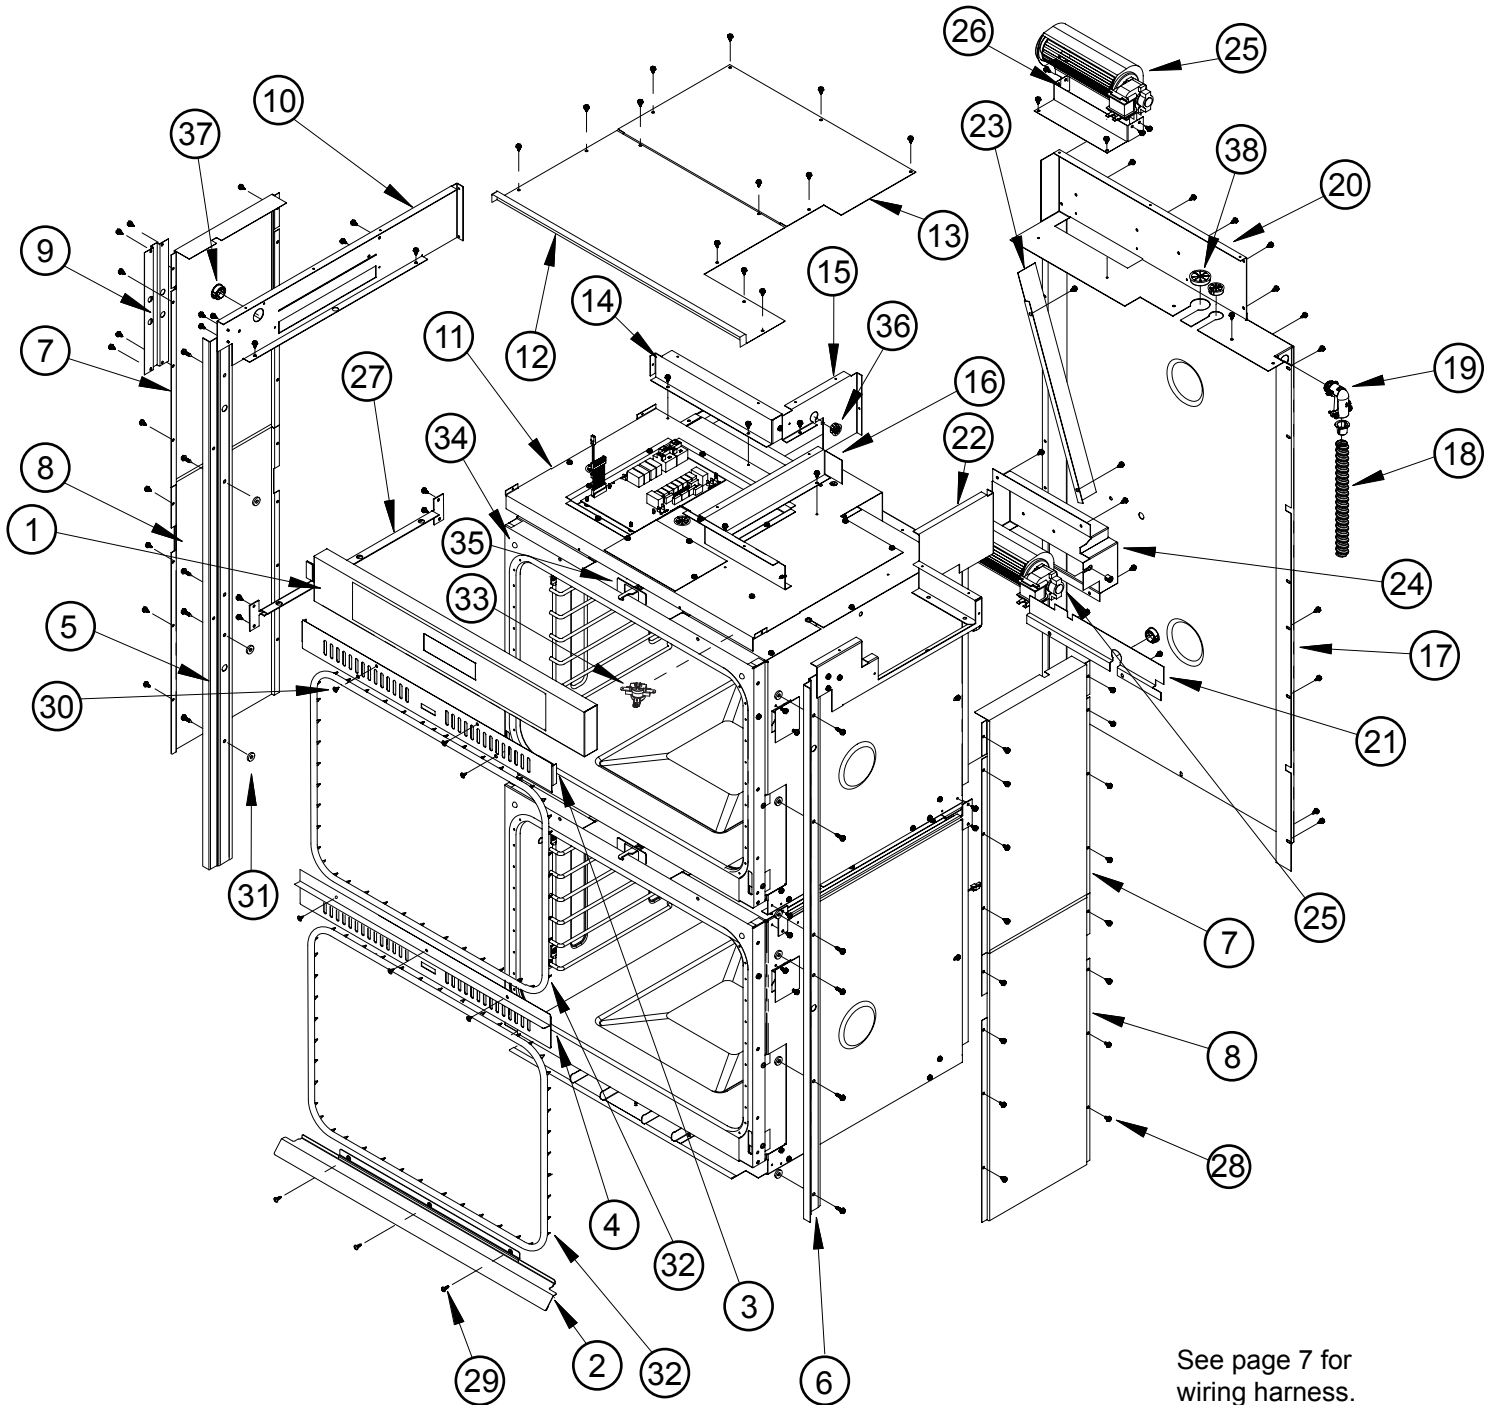

RNO230 Wall Oven Chassis Assembly

See page 7 for wiring harness.

RNO230 Wall Oven Chassis Parts

Item	Part #	Description
1	-	ASSY, BEZEL/CAPACITIVE TOUCH¹
2	107941-01B	EXHAUST GRILL, RNO[V]230B
	107941	EXHAUST GRILL, RNO230[F]S
	107941-01W	EXHAUST GRILL, RNO230W
3	107833B	INTAKE GRILL, TOP
4	702068B	INTAKE GRILL, LOWER
5	107719-02B	TRIM POST, LEFT, BLACK
	107719-02W	TRIM POST, LEFT, WHITE
6	107719-01B	TRIM POST, RIGHT, BLACK
	107719-01W	TRIM POST, RIGHT, WHITE
7	105462	HEAT SHIELD, DUCT
8	105463	HEAT SHIELD, LOWER DUCT
9	105478	COVER, MEAT PROBE WIRE
10	107642	TOP LEFT SIDE
11	-	SUB-CHASSIS²
12	107830	COVER, TOP
13	107831	COVER, TOP, REAR
14	108118	COOLING FAN FRONT COVER
15	108119	COOLING FAN SIDE COVER
16	108221	CONDUIT CORNER
17	107862	COVER, BACK

Item	Part #	Description
18	26420	CONDUIT, 1/2" FLEX
19	82195	1/2 FLEX 90DGR CONNECTOR
20	107829	TOP REAR
21	107863	COVER, DOUBLE OVEN
22	107641	TOP RIGHT SIDE
23	107676	DUCT, REAR
24	107458	HOUSING, LOWER FAN
25	82986	FAN, COOLING
26	105858	EXTENSION, COOLING FAN
27	107640	OVEN SUPPORT BRACKET
28	83023	SCREW, SLOT, HWH, #10 X 3/8
29	83709	SCREW, #8 X 1/2", TORX, BLK
30	83263	SCREW, PHIL TRS, #8 X 3/8, BLK
31	83555	FIBER WASHER
32	108074	DOOR GASKET
33	92321	HIGH LIMIT SWITCH
34	83618	RUBBER BUMPER
35	100090	DOOR LATCH
36	92191-01	BUSHING, SPLIT .75"
37	92191-02	BUSHING, SPLIT 1.00"
38	92191-03	BUSHING, SPLIT 1.375"

¹ See page 6 for individual components

² See page 7 for individual components