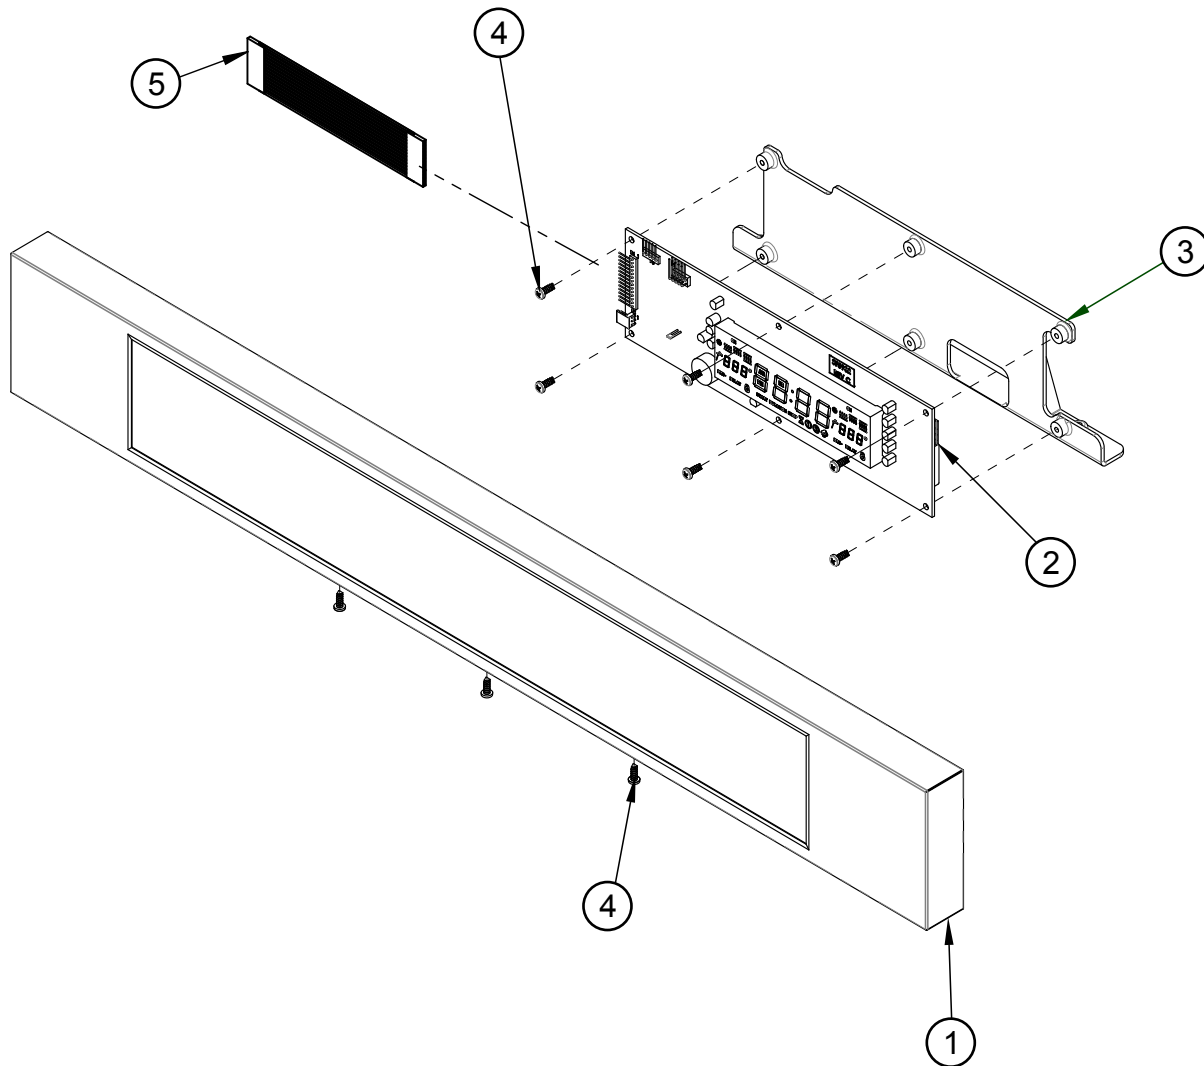

RNO230 Wall Oven Control Panel Assembly

Item		Description
1	702095-04*	ASSEMBLY, BEZEL/CAPACITIVE TOUCH, RNO230B
	702012-02*	ASSEMBLY, BEZEL/CAPACITIVE TOUCH, RNO230[F]S
	702179-02*	ASSEMBLY, BEZEL/CAPACITIVE TOUCH, RNO230S - 208 VOLT
	702095-10*	ASSEMBLY, BEZEL/CAPACITIVE TOUCH, RNO230W
	702095-08*	ASSEMBLY, BEZEL/CAPACITIVE TOUCH, RNOV230B
2	105336	CONTROL BOARD, RNO230
	108423	CONTROL BOARD, RNO230 - 208 VOLT
3	105334	CONTROL BOARD BASE
4	105486	SCREW, 6-19 X 3/8"
5	105655	RIBBON CABLE

* Includes items 2, 3, 5 and 6 screws.