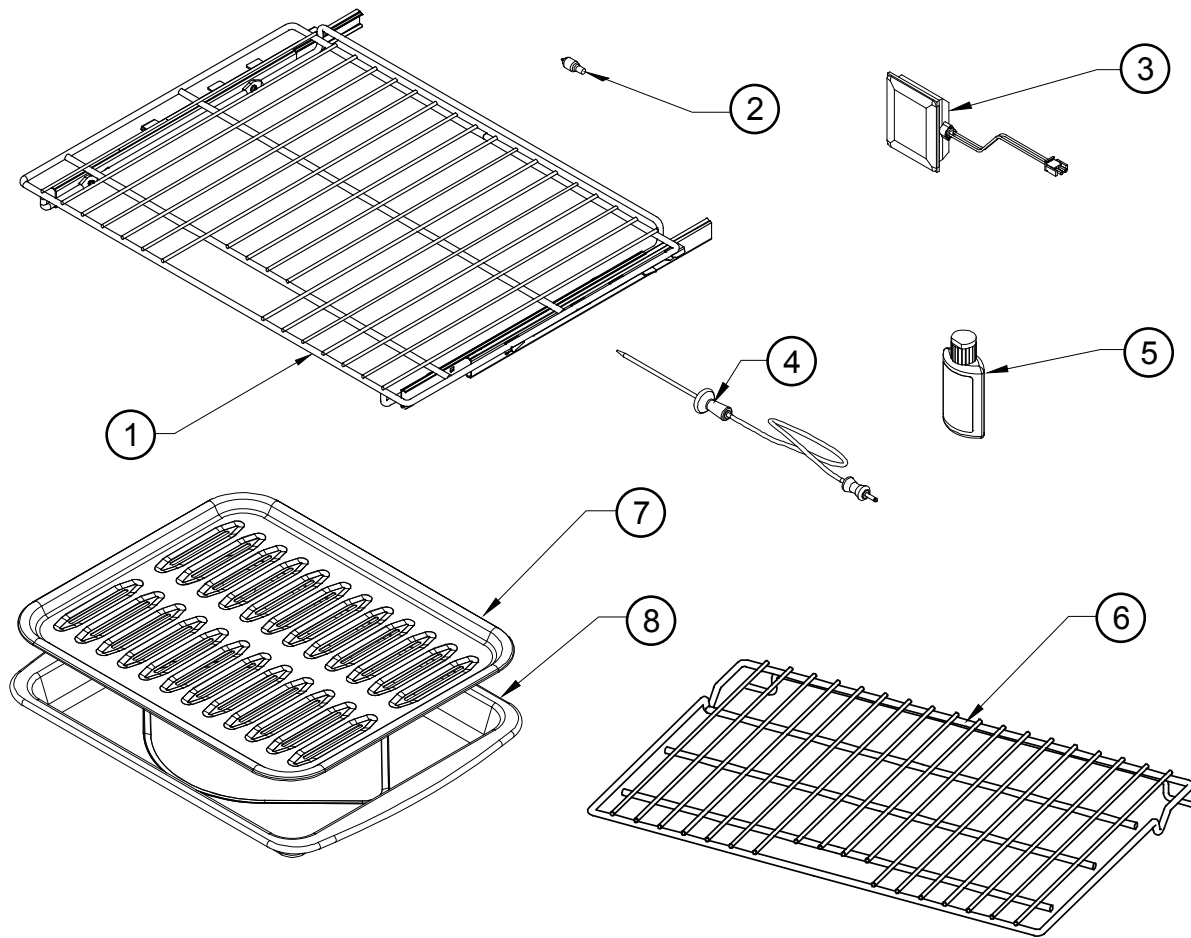

RNO230 Wall Oven Miscellaneous Parts

Item	Part #	Description
1	701464	OVEN RACK, GLIDERACK TYPE
2	100429	BULB, HALOGEN, 12V, 20W
3	92398	ASSY, HALOGEN LIGHT, 12V, 20W
4	72723	MEAT PROBE
5	100852	STAINLESS STEEL CLEANER
6	106992	OVEN RACK, STANDARD
7	82106	PORCELAIN GRILL
8	82107	PORCELAIN PAN