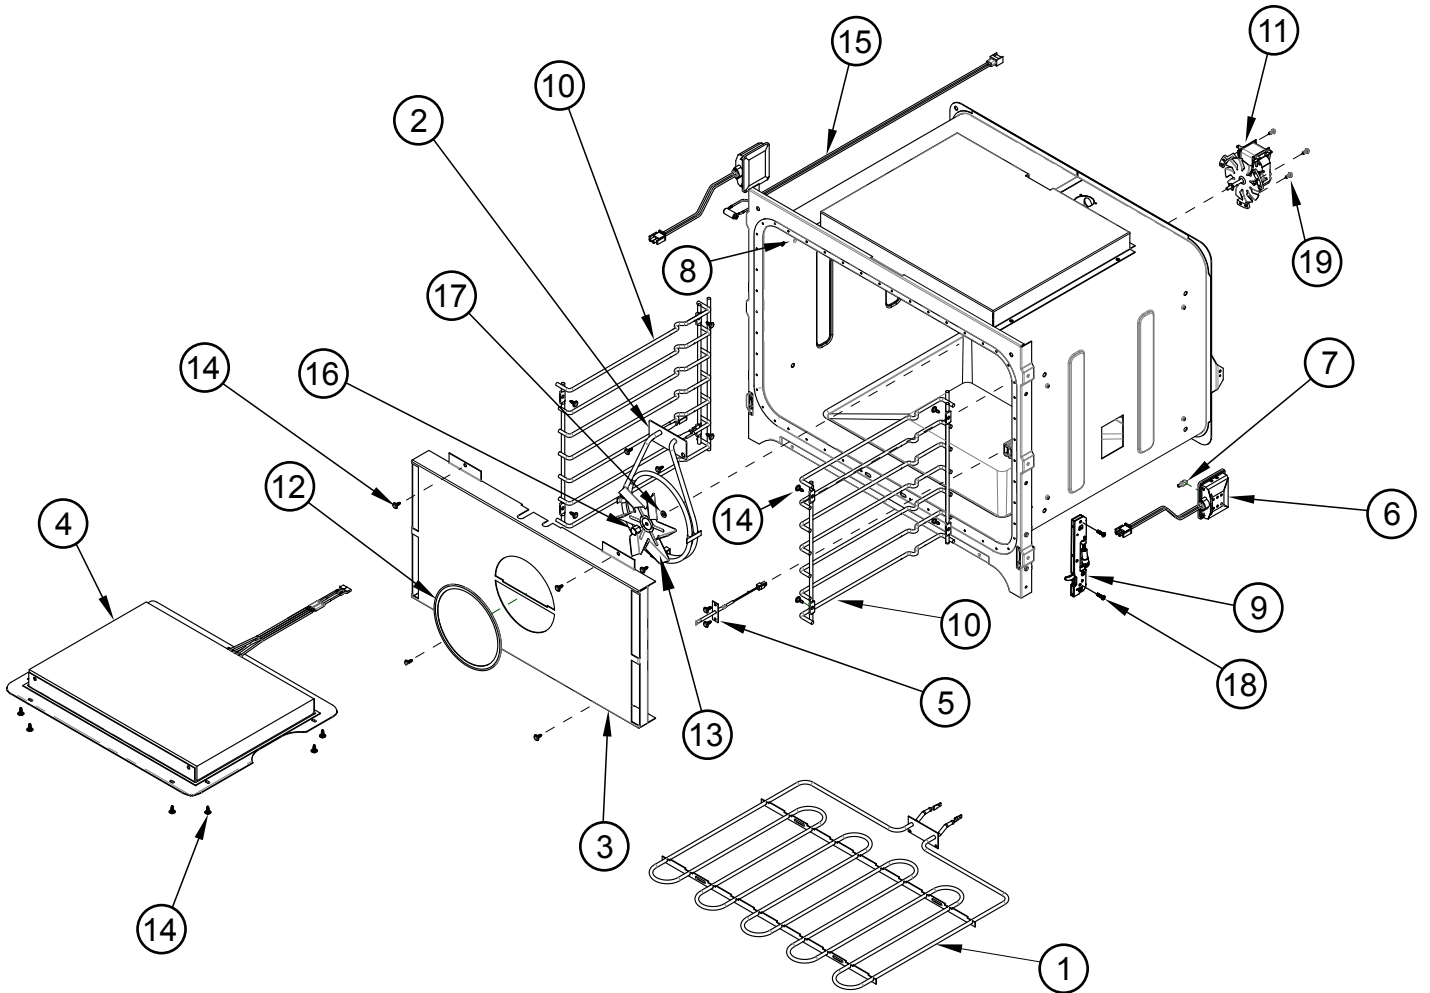

RNO230 Wall Oven Cell Components

Item	Part #	Description
1	106898	BAKE ELEMENT
	108211	BAKE ELEMENT - 208 VOLT
2	82377³	CONVECTION ELEMENT³
	82378³	CONVECTION ELEMENT - 208 VOLT³
3	105329BP³	CONVECTION BAFFLE³
4	701529¹	BROIL ASSEMBLY¹
	702174¹	BROIL ASSEMBLY - 208 VOLT¹
5	72752	SENSOR, TEMPERATURE
6	92398	ASSY, HALOGEN LIGHT, 12V, 20W
7	100429	BULB, HALOGEN, 12V, 20W
8	102468⁴	PLUG, PROBE, OVEN CELL⁴
9	107511	HINGE RECEPTACLE

¹ Broil assembly includes element, glass and frame.

Item	Part #	Description
10	106991	RACK SUPPORT
11	700633²	KIT, CONVECTION FAN²
12	82891²	FILTER, CONVECTION²
13	101511	CONVECTION FAN BLADE
14	83708	SCREW, TORX WAFER HEAD, #8 X 1/2"
15	72717³	MEAT PROBE SOCKET³
16	102137	HEX NUT, CONVECTION FAN
17	102136	WASHER, CONVECTION FAN
18	83696	SCREW, PAN HD PHILLIPS, #10-32
19	83379	SCREW, #8-1/2 THREAD TYPE A

² Kit includes motor, fan blade, fan blade washer and mounting nut.

³ Used on upper oven only.

⁴ Used on lower oven only.