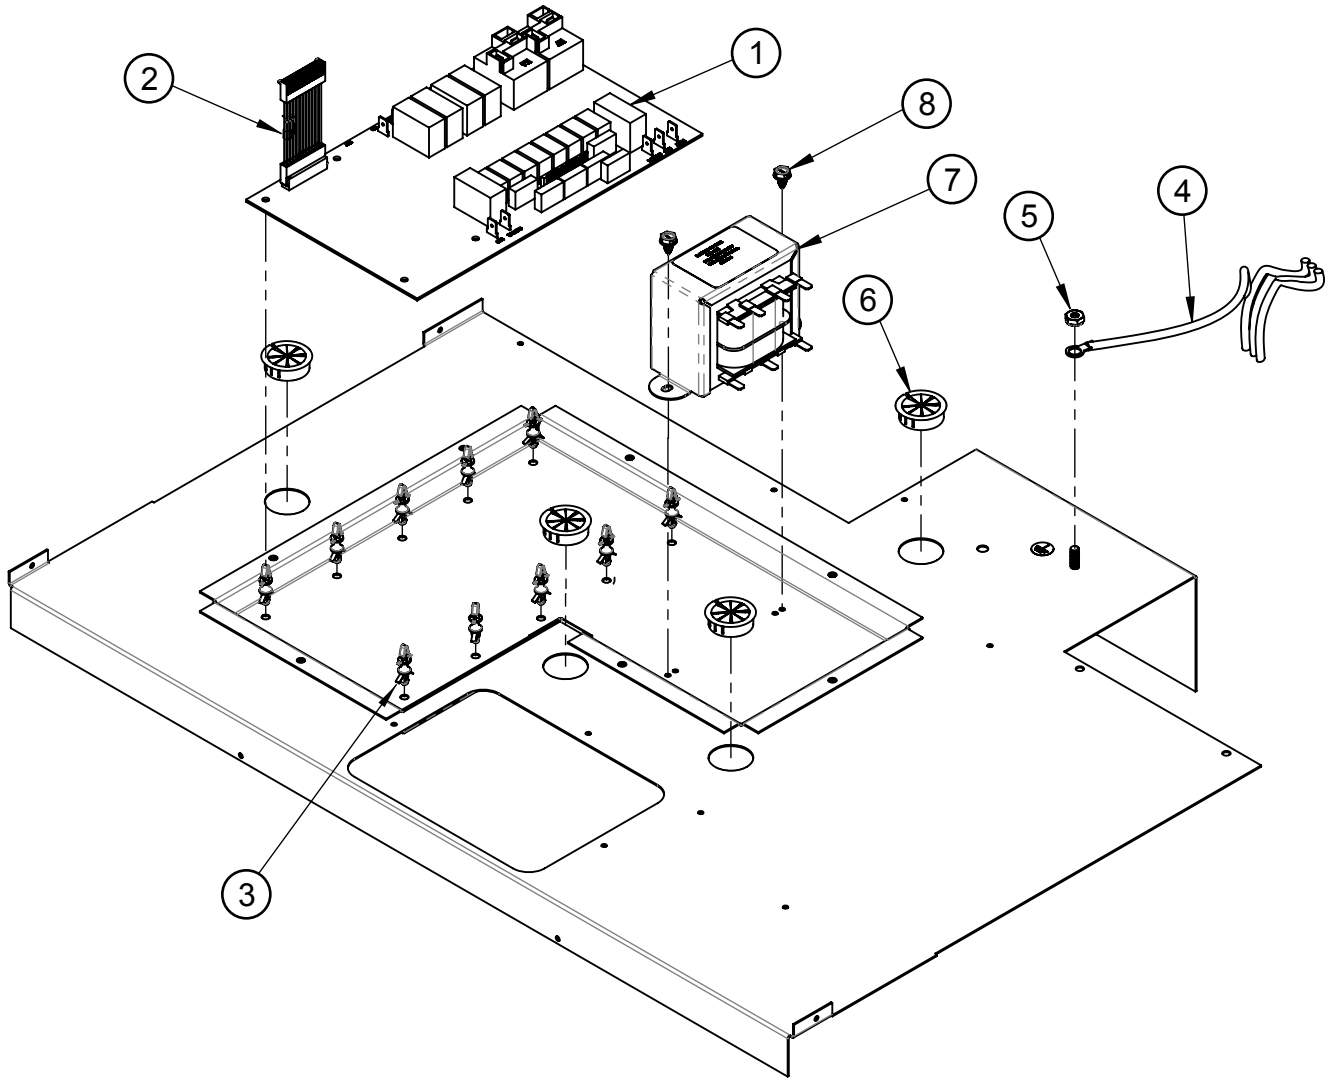

RNO230 Sub-Chassis Electrical Components

Item	Part #	Description
1	102380	RELAY BOARD
2	105448	WIRING HARNESS, POWER BOARD
3	83538	PCB SUPPORT, NYLON
4	105413	WIRING HARNESS, MAIN
5	83009	NUT, KEPS, #10-24
6	92191-02	BUSHING, SPLIT 1.0"
7	100832	TRANSFORMER, LIGHT, 12 VAC
8	83023	SCREW, SLOT HWH #10 X 3/8 THD
-	105729	WIRING HARNESS EXTENSION RELAY BOARD/TOUCH PAN (not shown)