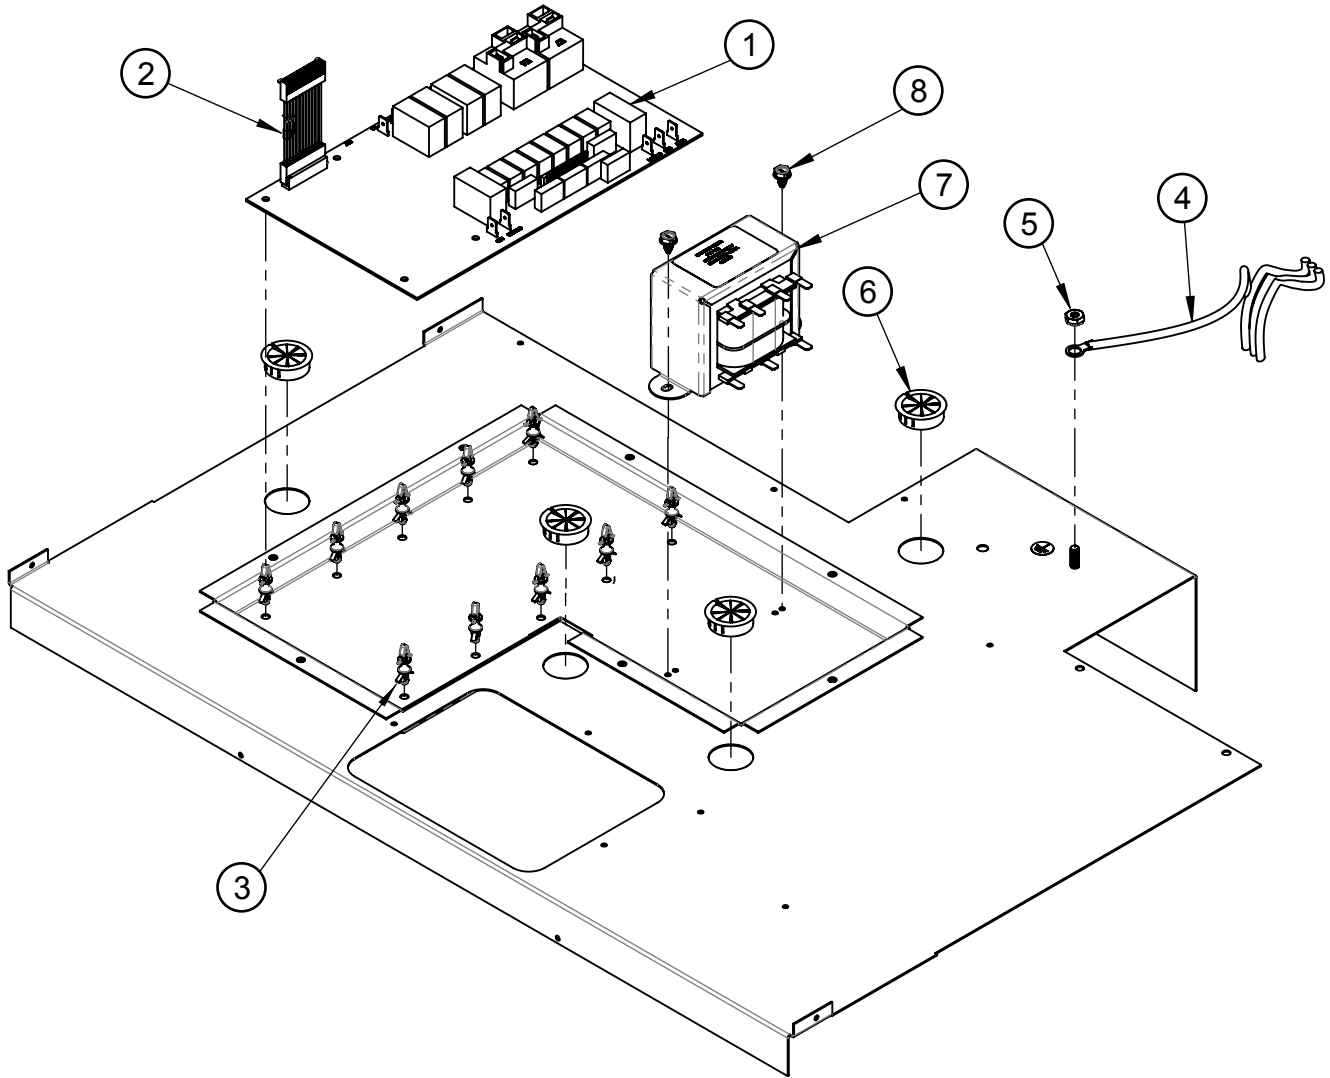

RN0227 Sub-Chassis Electrical Components

Item	Part #	Description
1	102380	RELAY BOARD
2	105448	WIRING HARNESS, POWER BOARD
3	83538	PCB SUPPORT, NYLON
4	105413	WIRING HARNESS, MAIN
5	83009	NUT, KEPS, #10-24
6	92191-02	BUSHING, SPLIT 1.0"
7	100832	TRANSFORMER, LIGHT, 12 VAC
8	83023	SCREW, SLOT HWH #10 X 3/8 THD
-	105729	WIRING HARNESS EXTENSION RELAY BOARD/TOUCH PAN (not shown)