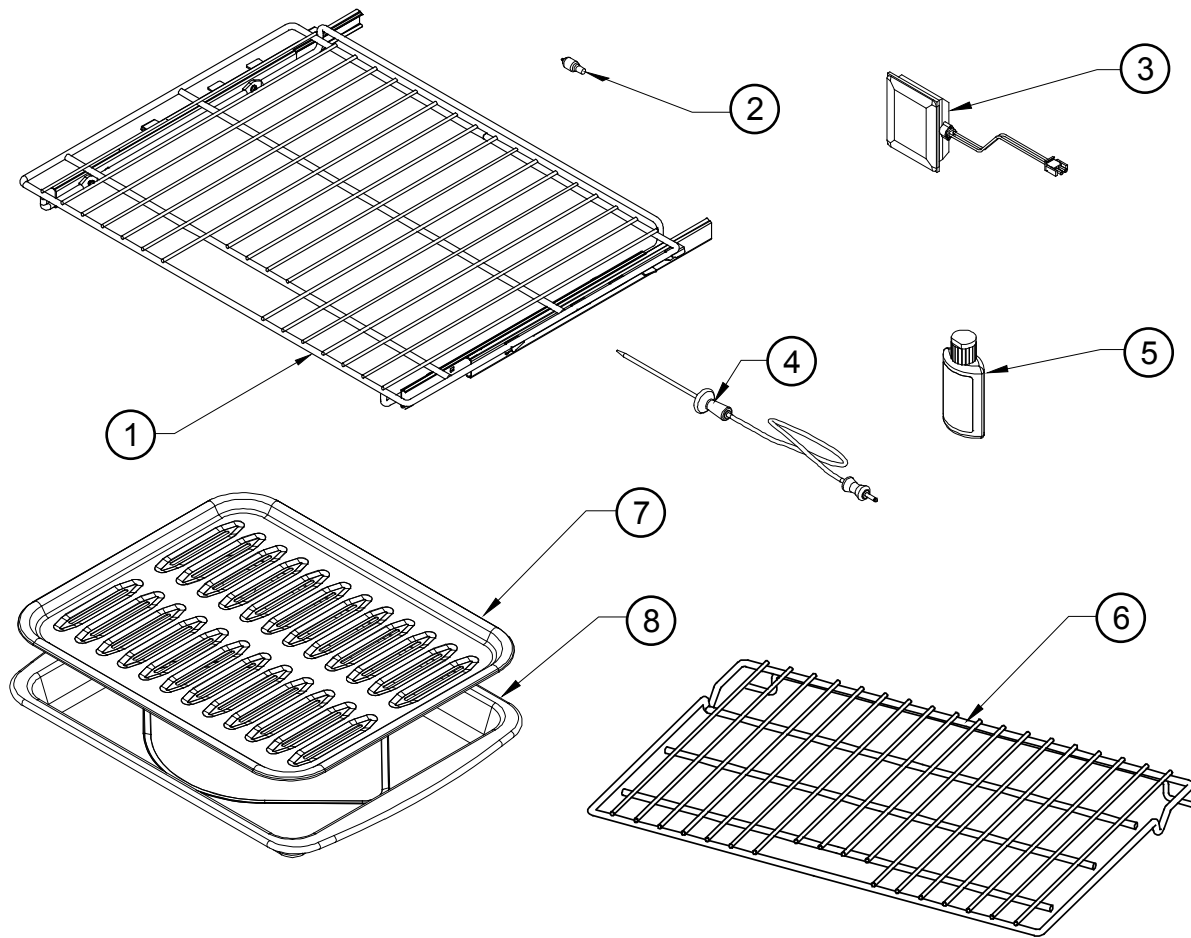

RNO227 Wall Oven Miscellaneous Parts

Item	Part #	Description
1	701824	OVEN RACK, GLIDERACK TYPE
2	100429	BULB, HALOGEN, 12V, 20W
3	92398	ASSY, HALOGEN LIGHT, 12V, 20W
4	72723	MEAT PROBE
5	100852	STAINLESS STEEL CLEANER
6	107480	OVEN RACK, STANDARD
7	82106	PORCELAIN GRILL
8	82107	PORCELAIN PAN