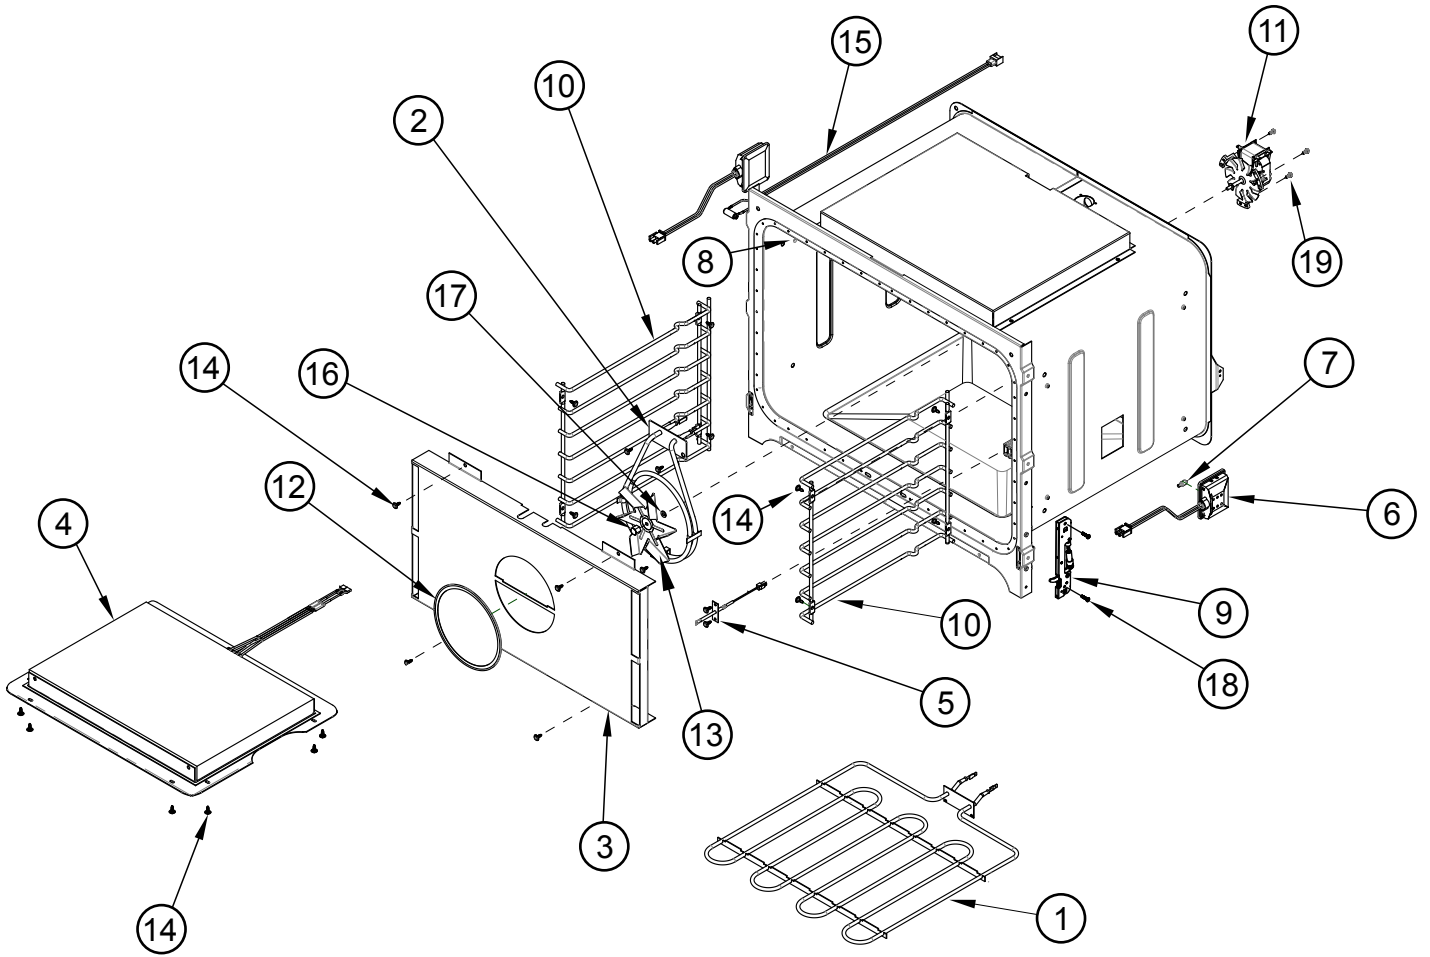

RNO227 Wall Oven Cell Components

Item	Part #	Description
1	105373	BAKE ELEMENT
	TBD	BAKE ELEMENT - 208 VOLT
2	82377	CONVECTION ELEMENT
	TBD³	CONVECTION ELEMENT - 208 VOLT³
3	107475BP³	CONVECTION BAFFLE³
4	700661¹	BROIL ASSEMBLY¹
	702175¹	BROIL ASSEMBLY - 208 VOLT¹
5	72752	SENSOR, TEMPERATURE
6	92398	ASSY, HALOGEN LIGHT, 12V, 20W
7	100429	BULB, HALOGEN, 12V, 20W
8	102468	PLUG, PROBE, OVEN CELL (not shown)
9	107511	HINGE RECEPTACLE

Item	Part #	Description
10	106991	RACK SUPPORT
11	700633²	KIT, CONVECTION FAN²
12	82891²	FILTER, CONVECTION²
13	101511	CONVECTION FAN BLADE
14	83708	SCREW, TORX WAFER HEAD, #8 X 1/2"
15	72717	MEAT PROBE SOCKET
16	102137	HEX NUT, CONVECTION FAN
17	102136	WASHER, CONVECTION FAN
18	83696	SCREW, PAN HD PHILLIPS, #10-32
19	83379	SCREW, #8-1/2 THREAD TYPE A

² Kit includes motor, fan blade, fan blade washer and mounting nut.

¹ Broil assembly includes element, glass and frame.