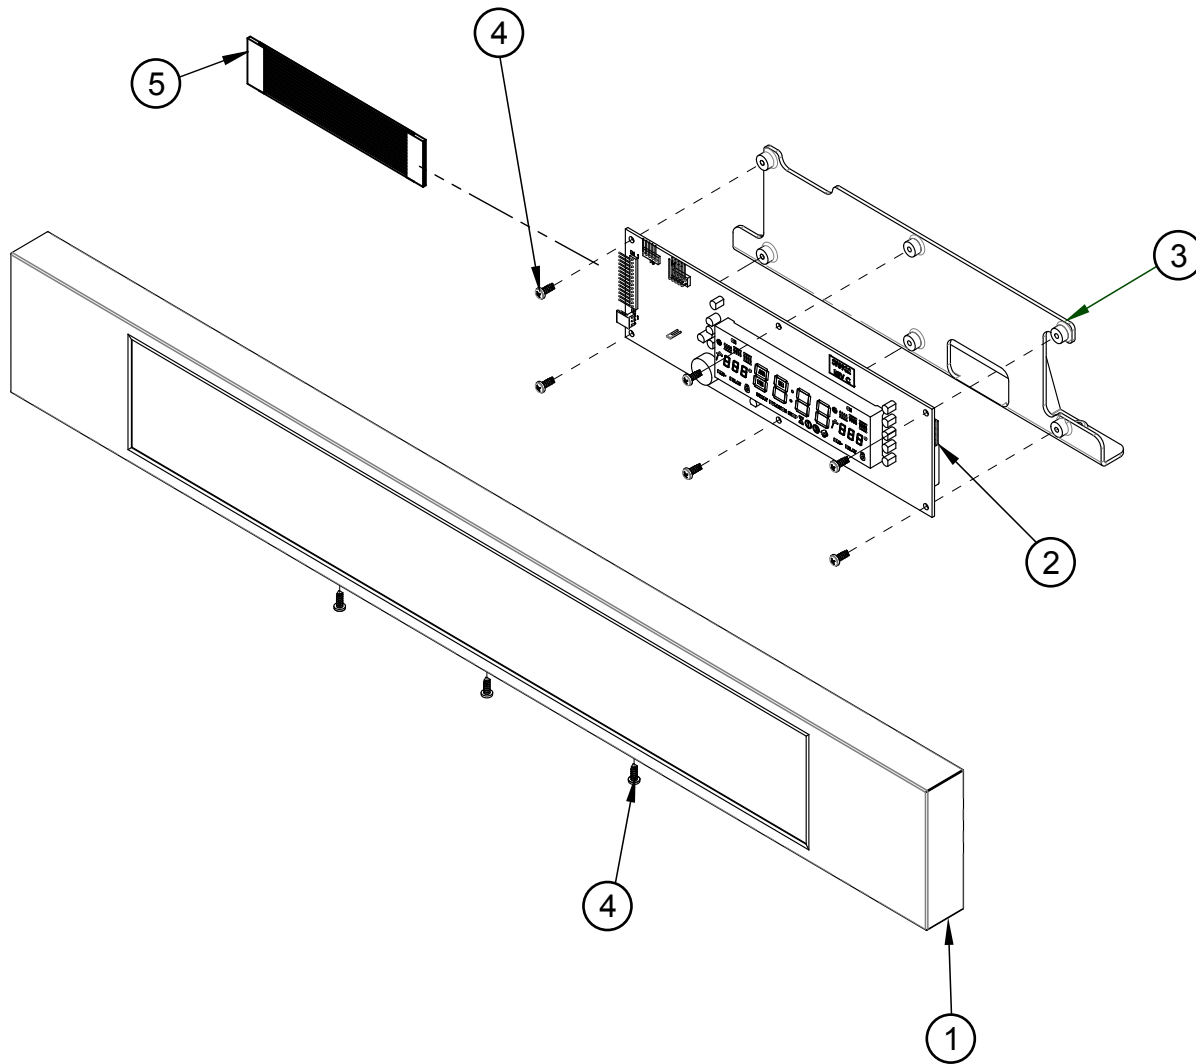

RNO227 Wall Oven Control Panel Assembly

Item		Description
1	701941-04*	ASSEMBLY, BEZEL/CAPACITIVE TOUCH, RNO227B
	701819-04*	ASSEMBLY, BEZEL/CAPACITIVE TOUCH, RNO227[F]S
	TBD*	ASSEMBLY, BEZEL/CAPACITIVE TOUCH, RNO227S - 208 VOLT
	701941-12*	ASSEMBLY, BEZEL/CAPACITIVE TOUCH, RNO227W
	701941-08*	ASSEMBLY, BEZEL/CAPACITIVE TOUCH, RNOV227B
2	108135	CONTROL BOARD, RNO227
	TDB	CONTROL BOARD, RNO227 - 208 VOLT
3	105334	CONTROL BOARD BASE
4	105486	SCREW, 6-19 X 3/8"
5	105655	RIBBON CABLE

* Includes items 2, 3, 5 and 6 screws.