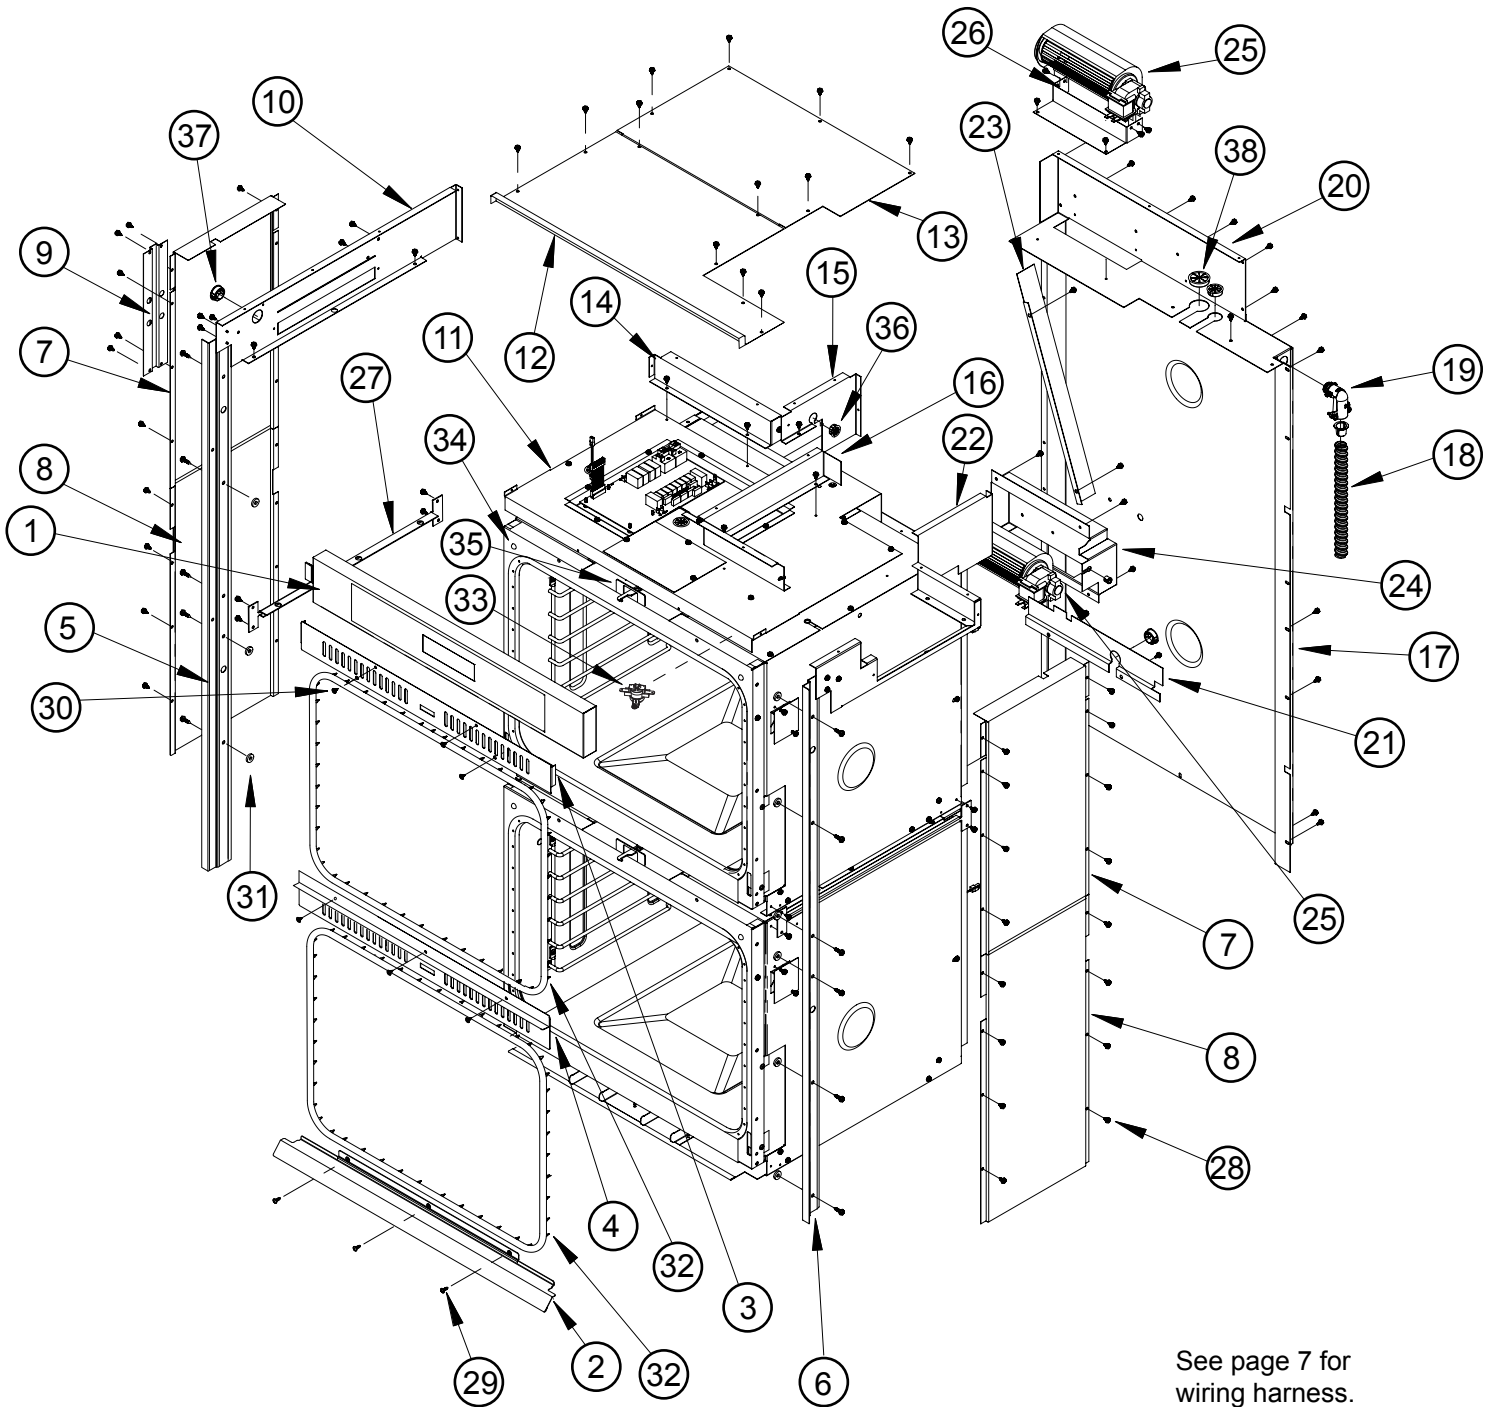

RNO227 Wall Oven Door Parts

Complete Door Assemblies

Part #	Description
701945-03	COMPLETE TOP DOOR ASSEMBLY, RNO227B
701945-04	COMPLETE BOTTOM DOOR ASSEMBLY, RNO227B
702078-01	COMPLETE TOP DOOR ASSEMBLY, RNO227FS
702078-02	COMPLETE BOTTOM DOOR ASSEMBLY, RNO227FS
701813-03	COMPLETE TOP DOOR ASSEMBLY, RNO227S
701813-04	COMPLETE BOTTOM DOOR ASSEMBLY, RNO227S
701945-09	COMPLETE TOP DOOR ASSEMBLY, RNO227W
701945-10	COMPLETE BOTTOM DOOR ASSEMBLY, RNO227W
701945-07	COMPLETE TOP DOOR ASSEMBLY, RNOV227B
701945-08	COMPLETE BOTTOM DOOR ASSY, RNOV227B

Door Components

Item	Part #	Description
1	701944-02	ASSEMBLY, DOOR SKIN, RNO227B
	702079	ASSEMBLY, DOOR SKIN, RNO227FS
	701918	ASSEMBLY, DOOR SKIN, RNO227S
	701944-06	ASSEMBLY, DOOR SKIN, RNO227W
	701944-04	ASSEMBLY, DOOR SKIN, RNOV227B
2	13659-002	ASSEMBLY, DOOR HANDLE, STAINLESS
	13659-020	ASSEMBLY, DOOR HANDLE, BLACK
	13659-022	ASSEMBLY, DOOR HANDLE, WHITE
	72935-01	DOOR HANDLE, MILLENNIA
3	72510CH¹	LOGO, DACOR, 3", CHROME¹
4	107484B	HEAT SHIELD
5	105353	INSULATION, SIDE DOOR
6	107482	INSULATION, TOP DOOR
7	108008	HINGE, RNO227B, RNO227W
	107509	HINGE, RNO227[F]S
	108760	HINGE, RNOV227B

Item	Part #	Description
8	72967	WINDOW PACK
9	100157	GASKET, WINDOW PACK
10	701827-07²	ASSEMBLY, DOOR LINER, RNO227B, RNO227W
	701827-03²	ASSY, DOOR LINER, RNO227FS
	701827-04²	ASSY, DOOR LINER, RNO227S
	701827-08²	ASSEMBLY, DOOR LINER, RNOV227B
	701912-03BP³	DOOR LINER³
11	100026	SCREW, #10-32 X 2.0, TORX
12	108040-02	HINGE BRACKET COVER, RIGHT
13	108040-01	HINGE BRACKET COVER, LEFT
14	83263	SCREW, PHIL TRS, #8 X 3/8, BLACK
15	92008	SPACER, DOOR HANDLE

¹ For use on upper door only.

² Pre-assembled, includes door liner, window pack w/ gasket, hinges, hinge covers, all insulation, heat shields, air deflectors.

³ Door liner alone.

RNO227 Wall Oven Chassis Assembly