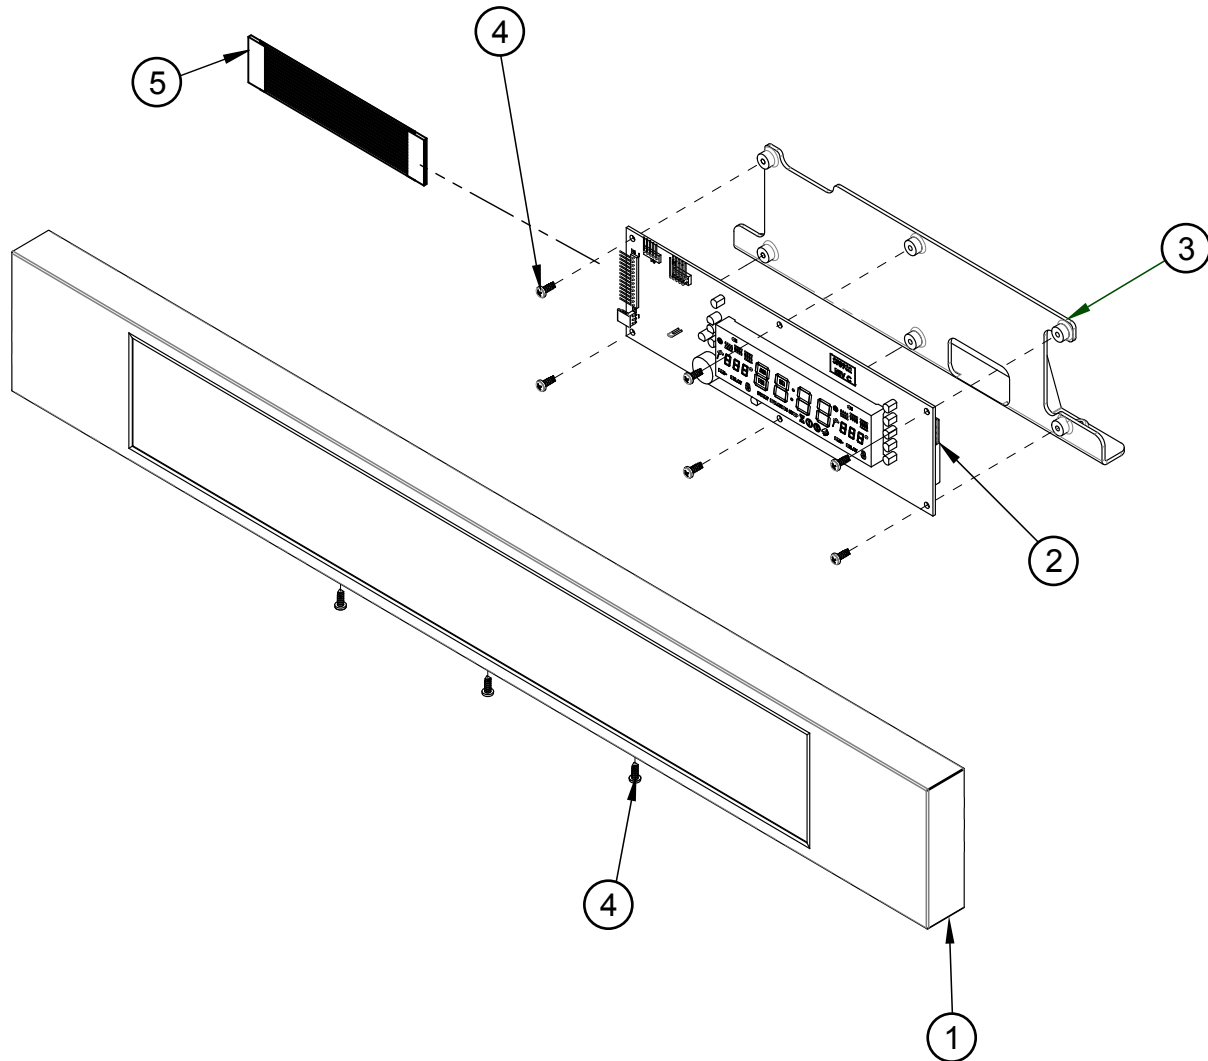

RNO127 Wall Oven Control Panel Assembly

Item		Description
1	701941-03*	ASSEMBLY, BEZEL/CAPACITIVE TOUCH, RNO127B*
	701819-03*	ASSEMBLY, BEZEL/CAPACITIVE TOUCH, RNO127[F]S*
	702181-01*	ASSEMBLY, BEZEL/CAPACITIVE TOUCH, RNO127S - 208 VOLT*
	701941-11*	ASSEMBLY, BEZEL/CAPACITIVE TOUCH, RNO127W*
	701941-07*	ASSEMBLY, BEZEL/CAPACITIVE TOUCH, RNOV127B*
2	108134	CONTROL BOARD, RNO127
	108431	CONTROL BOARD, RNO127 - 208 VOLT
3	105334	CONTROL BOARD BASE
4	105486	SCREW, 6-19 X 3/8"
5	105655	RIBBON CABLE

* Includes items 2, 3, 5 and 6 screws.