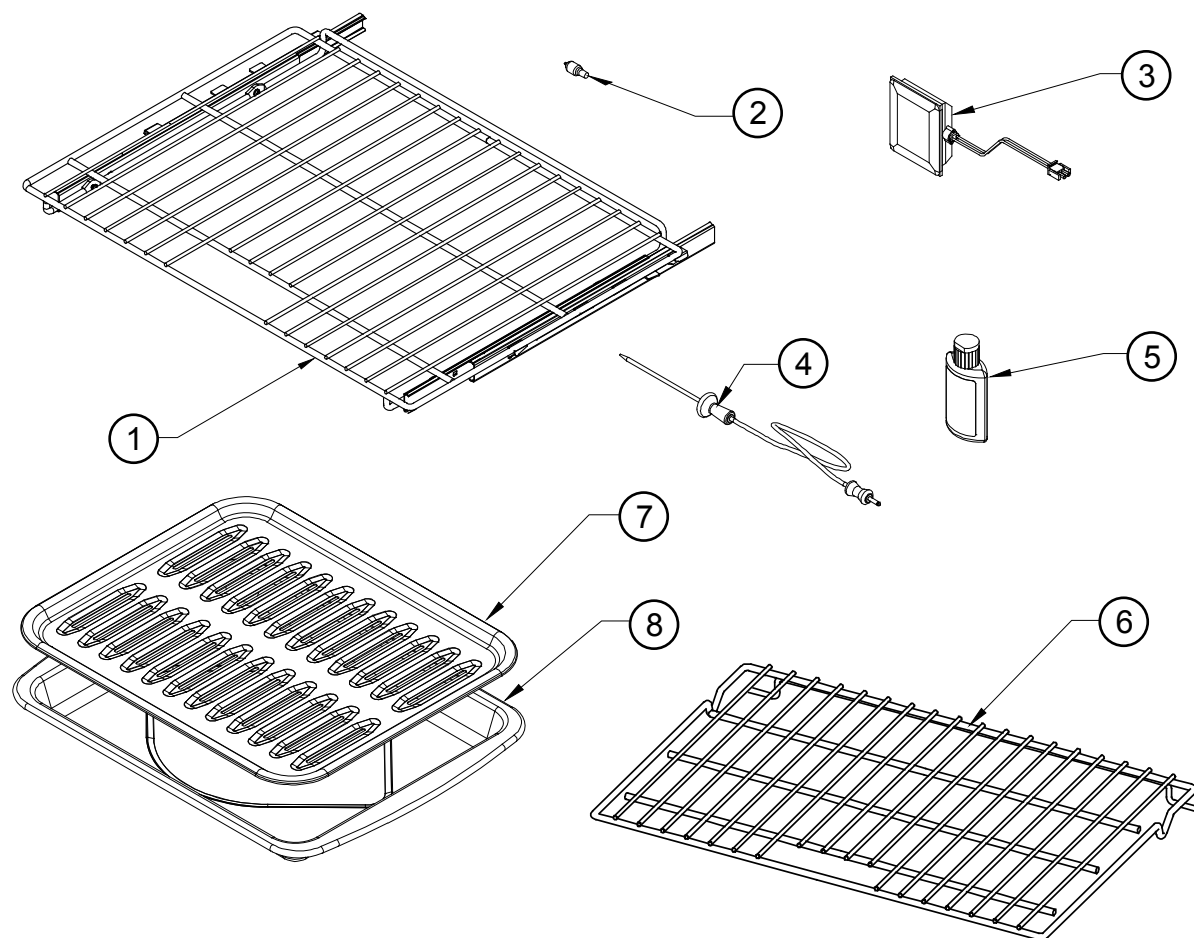

RNO127 Wall Oven Miscellaneous Parts

Item	Part #	Description
1	701824	OVEN RACK, GLIDERACK TYPE
2	100429	BULB, HALOGEN, 12V, 20W
3	92398	ASSEMBLY, HALOGEN LIGHT, 12V, 20W
4	72723	MEAT PROBE
5	100852	STAINLESS STEEL CLEANER
6	107480	OVEN RACK, STANDARD
7	82106	PORCELAIN GRILL
8	82107	PORCELAIN PAN