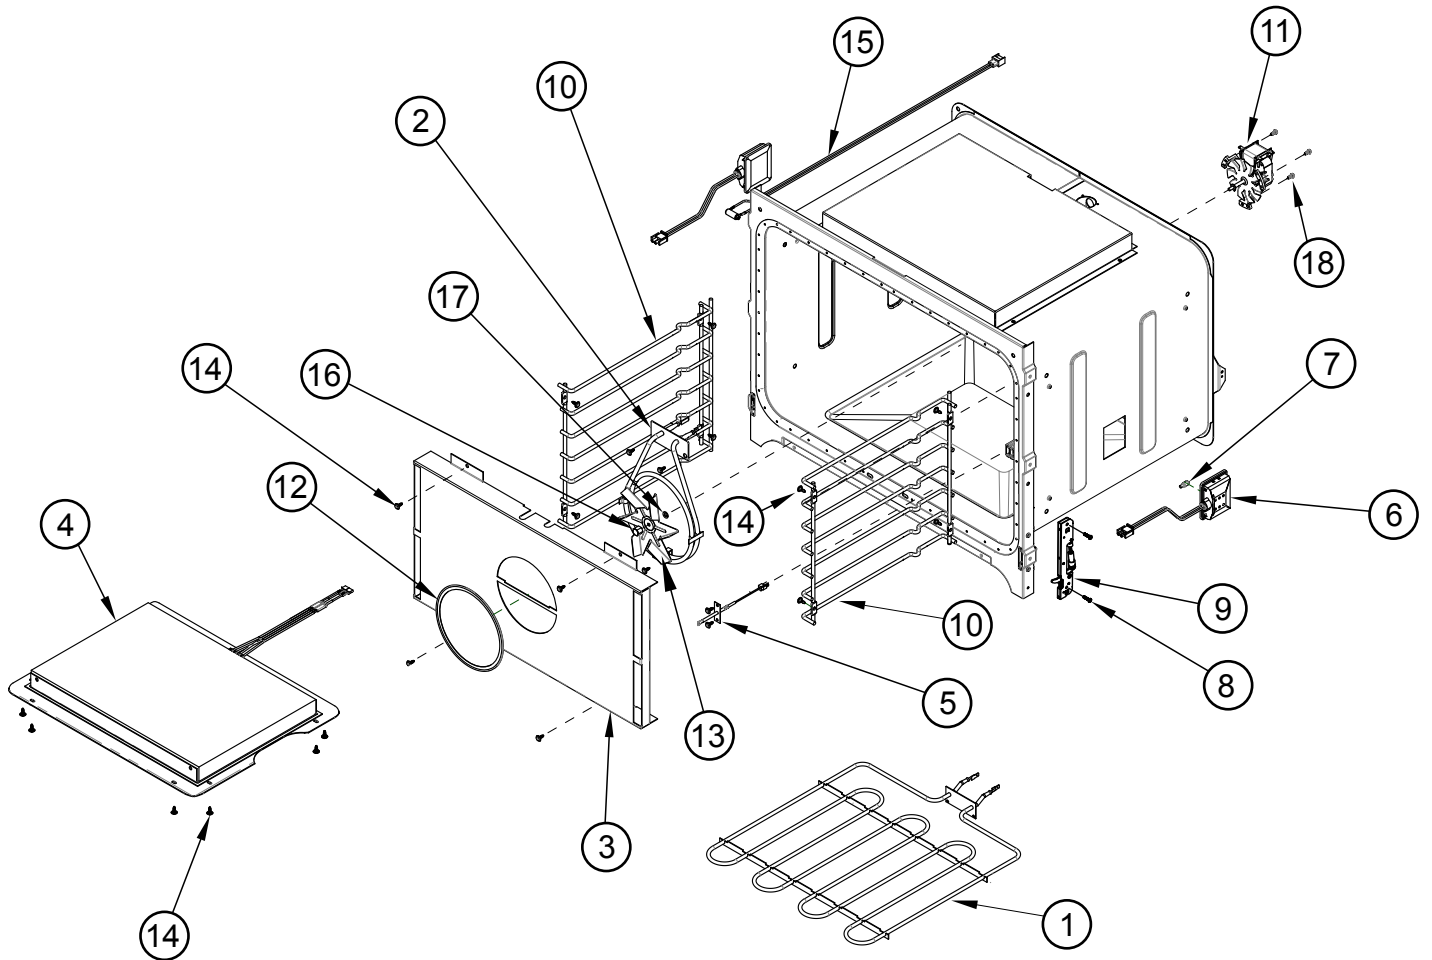

RNO127 Wall Oven Cell Components

Item	Part #	Description
1	105373	BAKE ELEMENT
	108212	BAKE ELEMENT - 208 VOLT
2	82377	CONVECTION ELEMENT
	82378	CONVECTION ELEMENT - 208 VOLT
3	107475BP	CONVECTION BAFFLE
4	700661	BROIL ASSEMBLY
	702175	BROIL ASSEMBLY - 208 VOLT
5	72752	SENSOR, TEMPERATURE
6	92398	ASSEMBLY, HALOGEN LIGHT, 12V, 20W
7	100429	BULB, HALOGEN, 12V, 20W
8	83696	SCREW, PAN HD PHILLIPS, #10-32
9	107511	HINGE RECEPTACLE
10	106991	RACK SUPPORT

Item	Part #	Description
11	700633¹	KIT, CONVECTION FAN¹
12	82891	FILTER, CONVECTION
13	101511	CONVECTION FAN BLADE
14	83708	SCREW, TORX WAFER HEAD, #8 X 1/2"
15	72717	MEAT PROBE SOCKET
16	102137	HEX NUT, CONVECTION FAN
17	102136	WASHER, CONVECTION FAN
18	83379	SCREW, #8-1/2 THREAD TYPE A

¹ Kit includes motor, fan blade, fan blade washer and mounting nut.