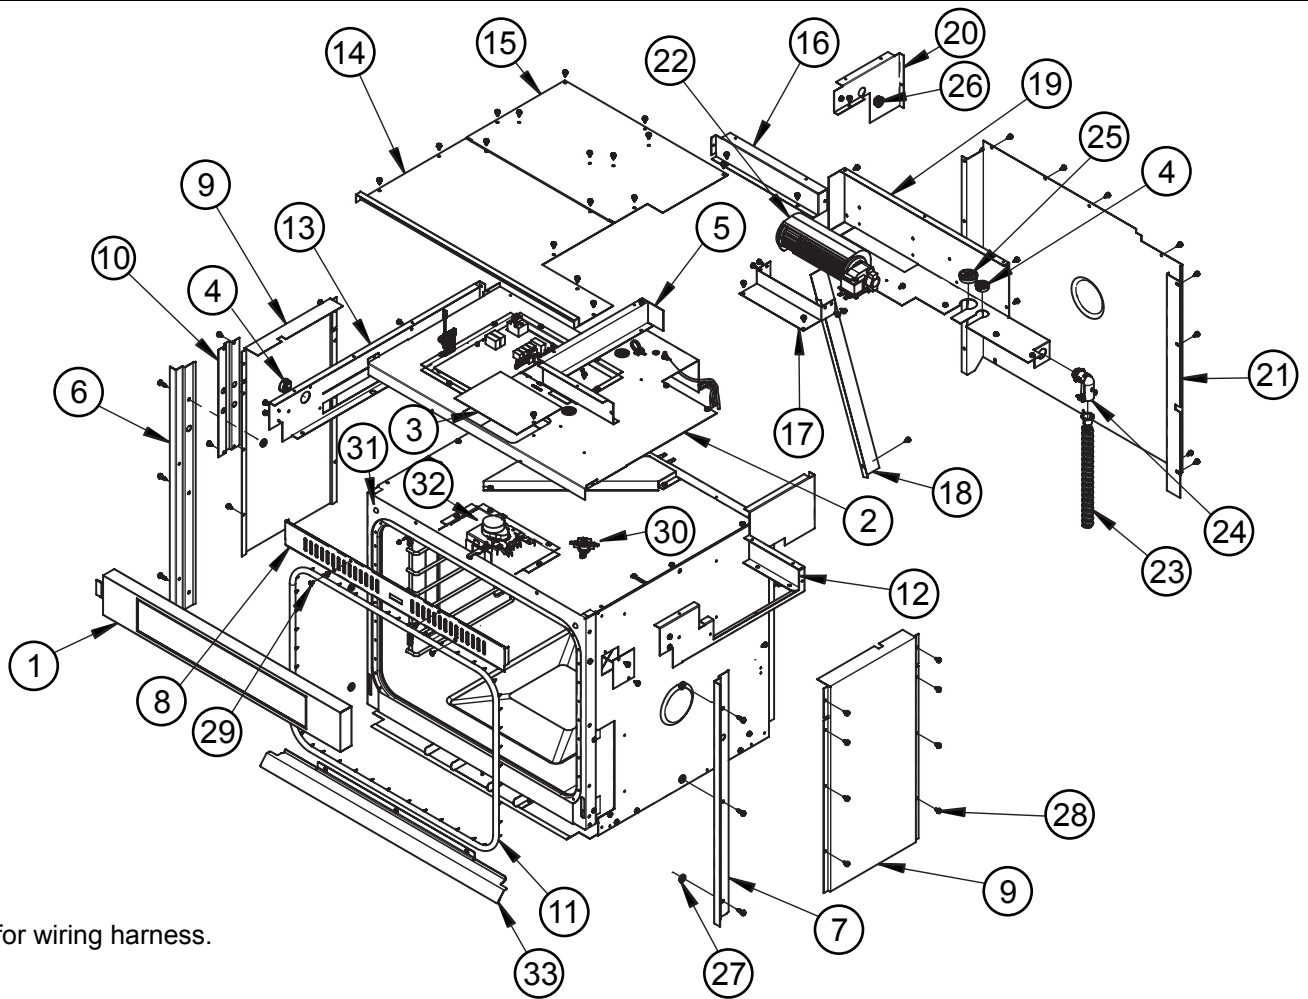

RNO127 Wall Oven Chassis Assembly

See page 5 for wiring harness.

Item	Part #	Description
1¹	-	ASSY, BEZEL/CAPACITIVE TOUCH¹
2²	-	SUB-CHASSIS²
3	105323	COVER, LATCH
4	92191-02	BUSHING, SPLIT, 1.0
5	108221	CONDUIT CORNER
6	107728-02B	TRIM POST, LEFT, BLACK
	107728-02W	TRIM POST, LEFT, WHITE
7	107728-01B	TRIM POST, RIGHT, BLACK
	107728-01W	TRIM POST, RIGHT, WHITE
8	107448B	INTAKE GRILL
9	105462	HEATSHIELD, DUCT
10	105478	COVER, MEAT PROBE WIRE
11	108076	DOOR GASKET
12	107641	TOP RIGHT SIDE
13	107642	TOP LEFT SIDE
14	107444	SERVICE PANEL, TOP
15	107445	COVER, TOP REAR

¹ See page 4 for individual components

² See page 5 for individual components

Item	Part #	Description
16	108118	COOLING FAN FRONT COVER
17	108092	EXTENSION, COOLING
18	107676	DUCT, REAR
19	107425	TOP, REAR
20	108119	SIDE COVER, COOLING
21	107442	BACK COVER
22	82986	FAN, COOLING
23	26420	CONDUIT, 1/2" FLEX
24	82195	1/2" 90° SQUEEZE CONNECTOR
25	92191-03	BUSHING, SPLIT, 1.37
26	92191-01	BUSHING, SPLIT .75"
27	83555	FIBER WASHER
28	83023	SCREW, SLOT, HWH, #10 X 3/8
29	83263	SCREW, PHIL, ROUND WASHER, HD. #8
30	92321	HIGH LIMIT SWITCH
31	83618	RUBBER BUMPER
32	100090	LATCH, DOOR
33	108059-01B	EXHAUST GRILL, RNO[V]127B
	108059	EXHAUST GRILL, RNO127FS
	108059-01W	EXHAUST GRILL, RNO127W