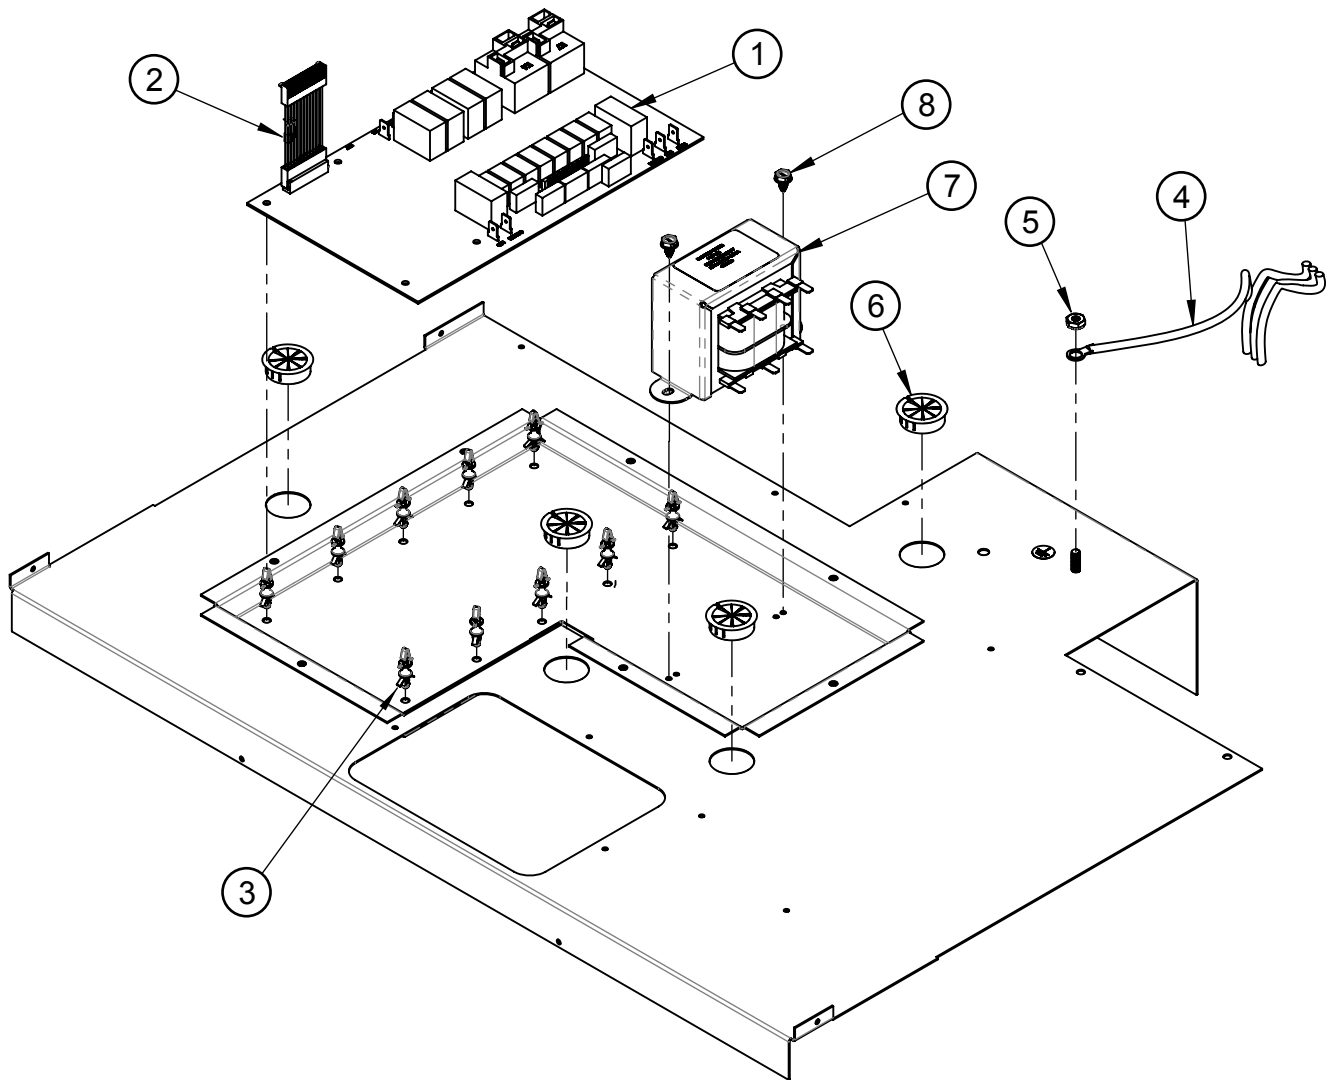

RNO127 Sub-Chassis Electrical Components

Item	Part #	Description
1	102377	RELAY BOARD
2	105448	WIRING HARNESS, POWER BOARD
3	83538	PCB SUPPORT, NYLON
4	105349	WIRING HARNESS, MAIN
5	83009	NUT, KEPS, #10-24
6	92191-02	BUSHING, SPLIT 1.0"
7	62808	TRANSFORMER HALOGEN LIGHT
8	83023	SCREW, SLOT HWH #10 X 3/8 THD
-	105729	WIRING HARNESS EXTENSION RELAY BOARD/TOUCH PAN (not shown)