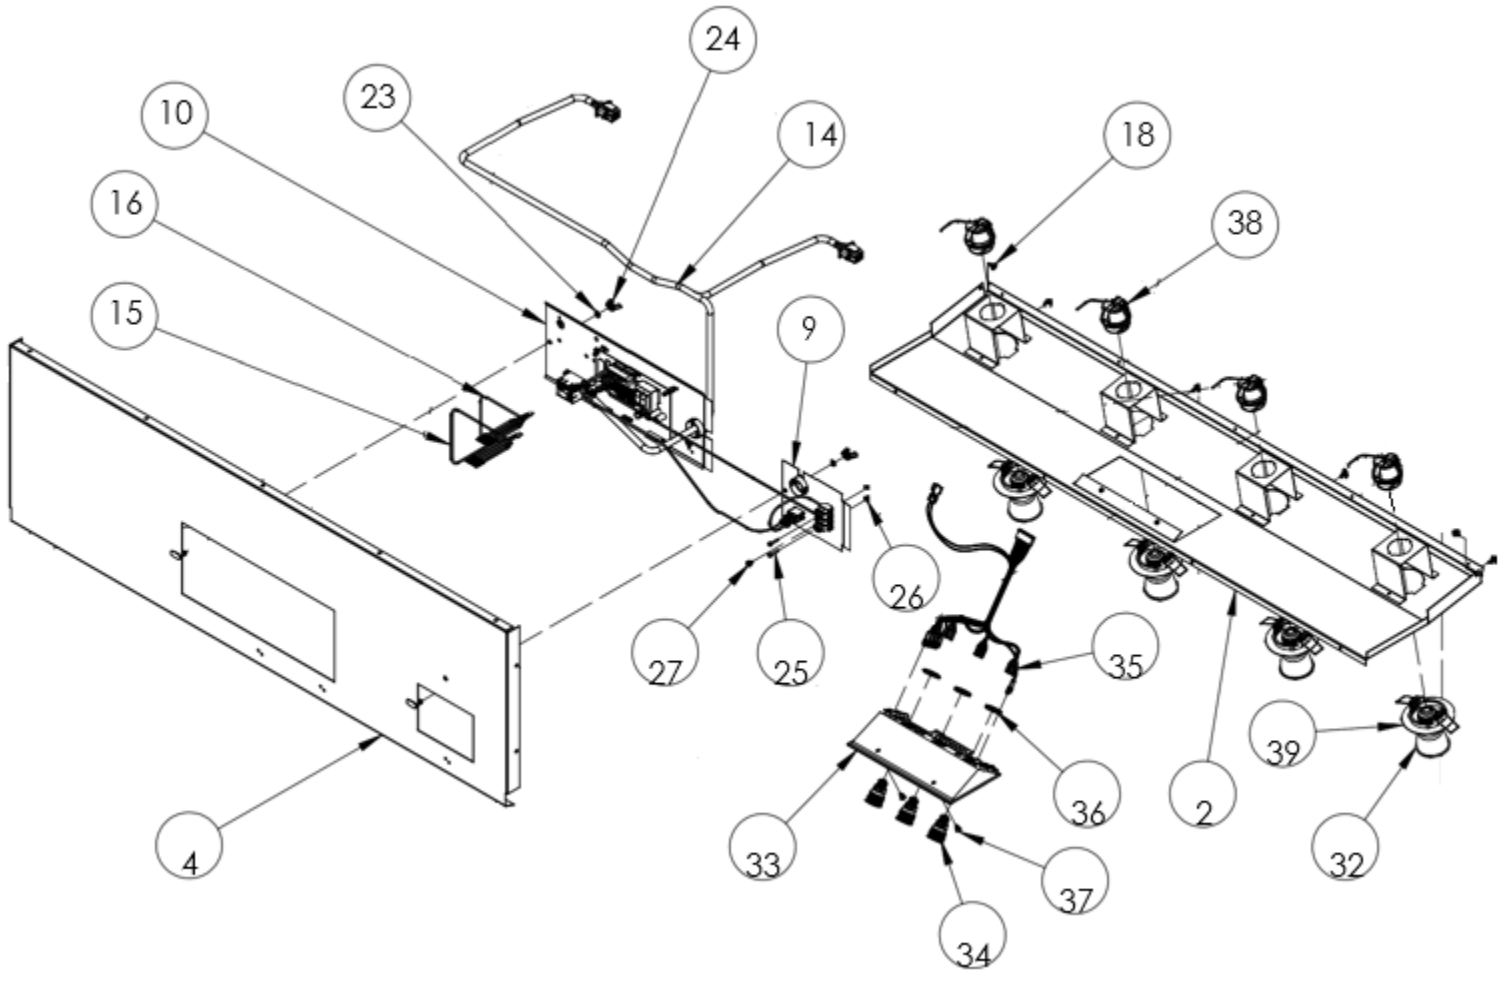

dacor

LET THE SHOW BEGIN

RNHP4818

HOOD ASSY.

CONTROL PANEL

RNHP4818

REF#	PART NUMBER	DESCRIPTION	NOTES
1	Not Serviceable	ASSY, 48X18IN CANOPY	
2	702422-01	ASSY, 48IN LINER, RNHP	
3	702423	ASSY, CANOPY, MTG BRKT	
4	702424	WELDMENT, 48X18IN INTERIOR PNL	
5	702425	ASSY, 48IN REAR LINER	
6	702426	WELDMENT, 48IN GREASE TRAY	
7	702718	ASSEMBLY, BLOWER	
8	101613	COLLAR, DAMPER	
9	702493	ASSY, TERMINAL BLOCK PLATE	
10	702494-01	ASSY, CONTROLLER	
11	109114	FRAME, SIDE	
12	109123-01	TRIM, 48IN, LH	
13	109123-02	TRIM, 48IN, RH	
14	109072	HARNESS, MAIN WIRE, 2-FAN	
15	109077	HARNESS, 4-LIGHT HOOD WIRE	
16	109077	HARNESS, 4-LIGHT HOOD WIRE	
17	83308	6-32 KEPS NUT	
18	83263	SCREW, PHILL, ROUND WASHER, HD.	
19	83534	SCREW, #8 X .375, ENAMEL PANEL	
20	102373	SCREW, #8-18 X 1/4"	
21	83167	CLAMP, CABLE 3/4"	
22	83056	BUSHING HEYCO SB-875-11	
23	83334	STARWASHER, #8	
24	83035	NUT, WING, #10-24	
25	83530	SCREW, PHIL. PAN HD, 4-40 X .625 LG	
26	83531	NUT, HEX, KEPS 4-40	
27	83001	SCREW, PHIL PAN HD, 8 x 1/4"	
28	702495	WELDMENT, BAFFLE	
29	109109	KNOB, BAFFLE	
30	109328	SCREW 8-32 X 5/16" PHIL PAN HD	
31	83340	#10 LOCK WASHER	
32	109253	LIGHT, LED	
33	702511	ASSY, CTRL PANEL	P/O 702424-01
34	109085	SWITCH, MOMENTARY, PUSH BUTTON	P/O 702424-01
35	109073	HARNESS, CTRL PANEL, WIRE	P/O 702424-01
36	P/O/109085	JAM NUT	P/O 702424-01
37	107578	SCREW BP, PHIL, FLT HD, TYPE 1	P/O 702424-01
38	101624	LAMP HOLDER	P/O 702424-01
39	109355	TRIM, LAMP, HOODS	P/O 702424-01