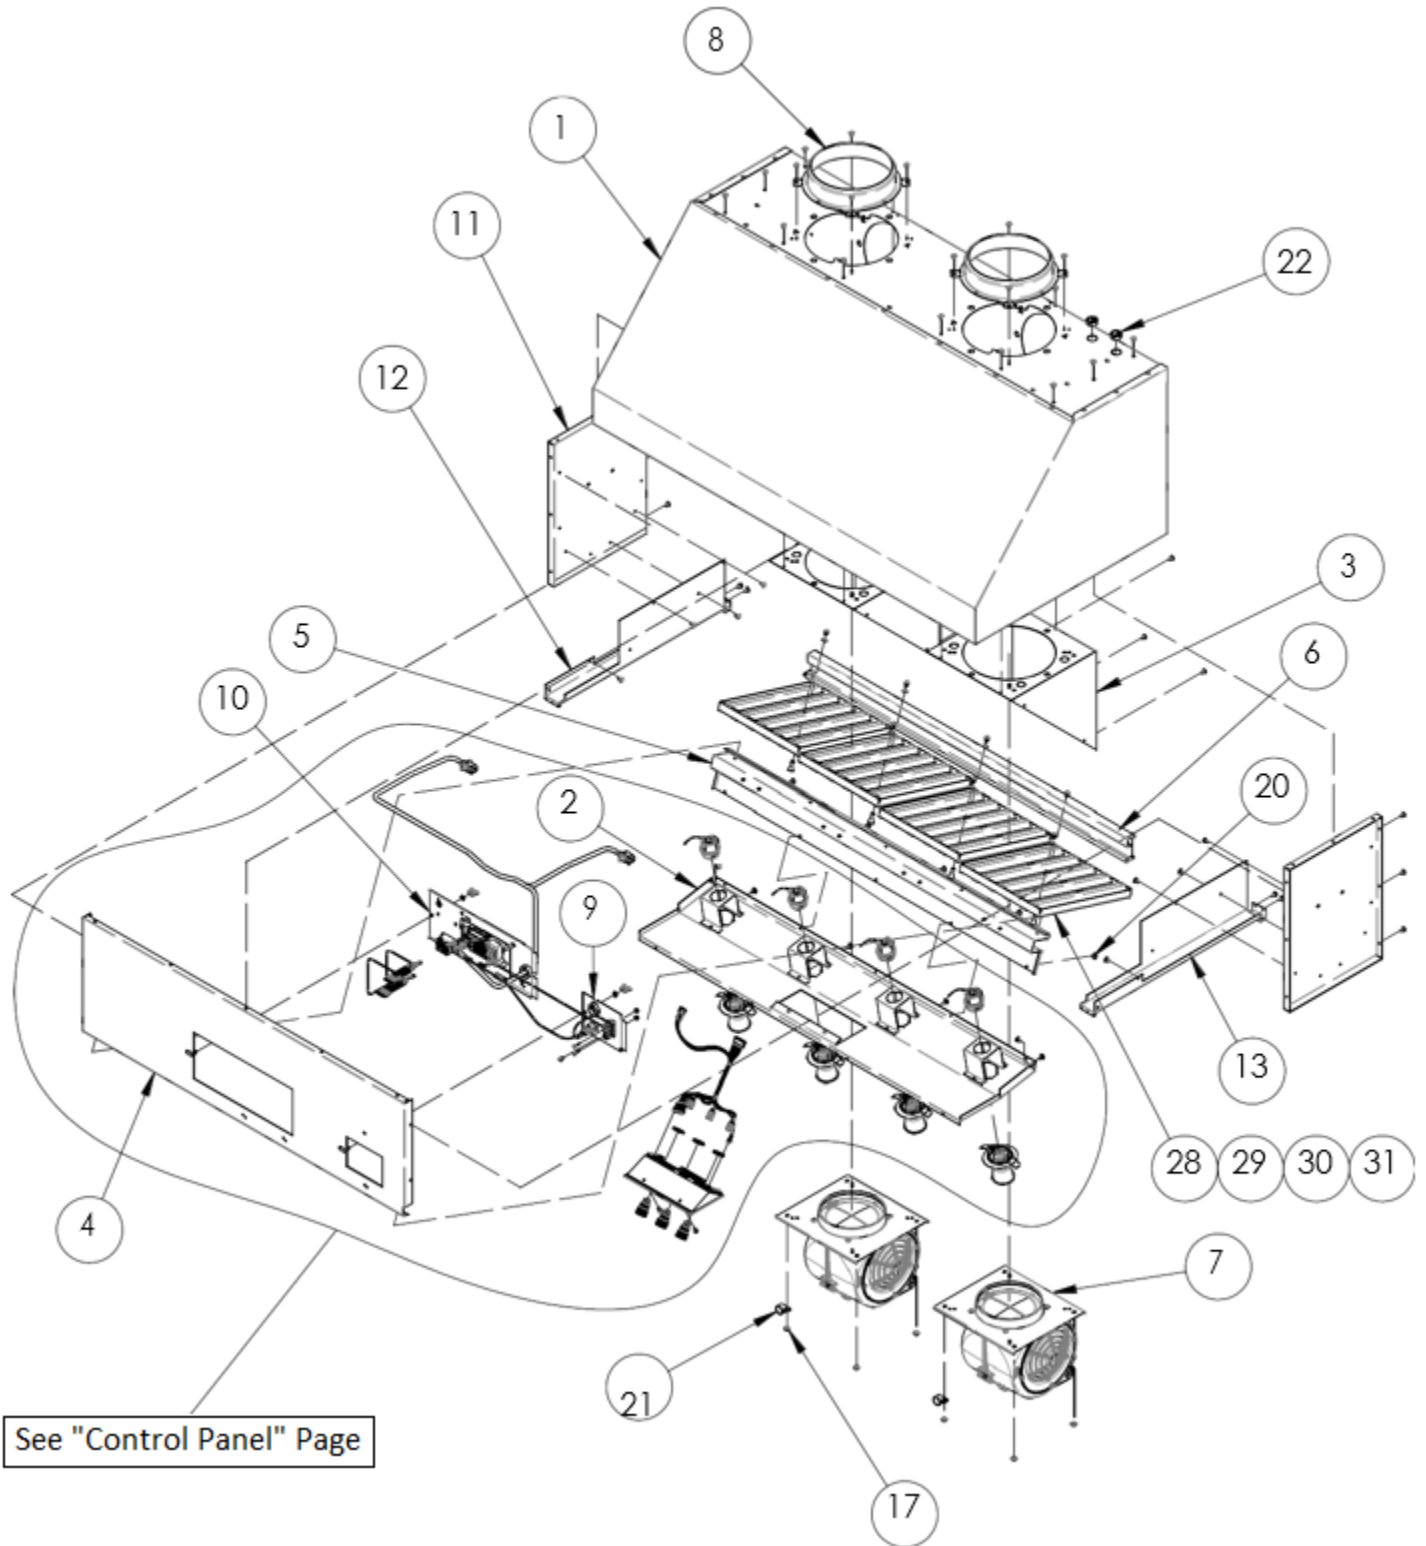

dacor

LET THE SHOW BEGIN

RNHP4818

HOOD ASSY.

CONTROL PANEL

RNHP4818

REF#	PART NUMBER	DESCRIPTION	NOTES
1	Not Serviceable	ASSY, 48X18IN CANOPY	
2	702422-01	ASSY, 48IN LINER, RNHP	
3	702423	ASSY, CANOPY, MTG BRKT	
4	702424	WELDMENT, 48X18IN INTERIOR PNL	
5	702425	ASSY, 48IN REAR LINER	
6	702426	WELDMENT, 48IN GREASE TRAY	
7	702718	ASSEMBLY, BLOWER	
8	101613	COLLAR, DAMPER	
9	702493	ASSY, TERMINAL BLOCK PLATE	
10	702494-01	ASSY, CONTROLLER	
11	109114	FRAME, SIDE	
12	109123-01	TRIM, 48IN, LH	
13	109123-02	TRIM, 48IN, RH	
14	109072	HARNESS, MAIN WIRE, 2-FAN	
15	109077	HARNESS, 4-LIGHT HOOD WIRE	
16	109077	HARNESS, 4-LIGHT HOOD WIRE	
17	83308	6-32 KEPS NUT	
18	83263	SCREW, PHILL, ROUND WASHER, HD.	
19	83534	SCREW, #8 X .375, ENAMEL PANEL	
20	102373	SCREW, #8-18 X 1/4"	
21	83167	CLAMP, CABLE 3/4"	
22	83056	BUSHING HEYCO SB-875-11	
23	83334	STARWASHER, #8	
24	83035	NUT, WING, #10-24	
25	83530	SCREW, PHIL. PAN HD, 4-40 X .625 LG	
26	83531	NUT, HEX, KEPS 4-40	
27	83001	SCREW, PHIL PAN HD, 8 x 1/4"	
28	702495	WELDMENT, BAFFLE	
29	109109	KNOB, BAFFLE	
30	109328	SCREW 8-32 X 5/16" PHIL PAN HD	
31	83340	#10 LOCK WASHER	
32	109253	LIGHT, LED	
33	702511	ASSY, CTRL PANEL	P/O 702424-01
34	109085	SWITCH, MOMENTARY, PUSH BUTTON	P/O 702424-01
35	109073	HARNESS, CTRL PANEL, WIRE	P/O 702424-01
36	P/O/109085	JAM NUT	P/O 702424-01
37	107578	SCREW BP, PHIL, FLT HD, TYPE 1	P/O 702424-01
38	101624	LAMP HOLDER	P/O 702424-01
39	109355	TRIM, LAMP, HOODS	P/O 702424-01