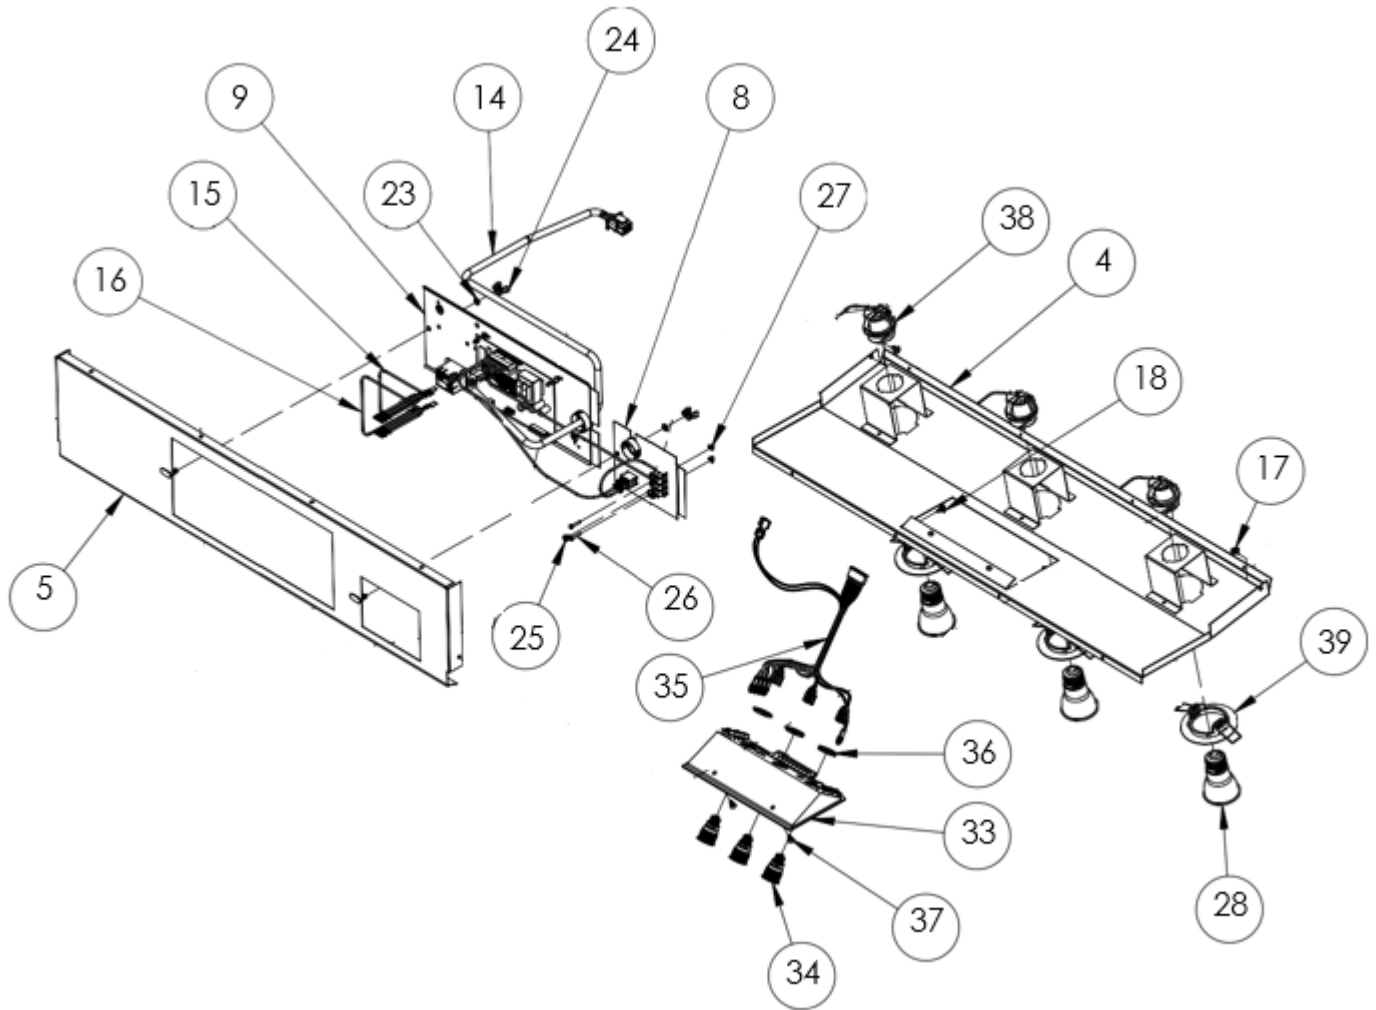

dacor

LET THE SHOW BEGIN

RNHP3612

HOOD ASSY.

CONTROL PANEL

RNHP3612

REF#	PART NUMBER	DESCRIPTION	NOTES
1	Not Serviceable	ASSY, 36X12IN CANOPY	
2	702452	ASSY, CANOPY MTG BRKT	
3	702453	ASSY, BLOWER	
4	702435-01	ASSY, 36IN LINER, RNHP	
5	702463	WELDMENT, 36X12IN INTERIOR PNL	
6	702437	ASSY, 36IN REAR LINER	
7	702438	WELDMENT, 36IN GREASE TRAY	
8	702493	ASSY, TERMINAL BLOCK PLATE	
9	702494-01	ASSY, CONTROLLER	
10	101613	COLLAR, DAMPER	
11	109144	FRAME, SIDE	
12	109132-01	TRIM, 36IN, LH	
13	109132-02	TRIM, 36IN, RH	
14	109071	HARNESS, MAIN WIRE, 1-FAN	
15	109076	HARNESS, 3-LIGHT HOOD WIRE	
16	109076	HARNESS, 3-LIGHT HOOD WIRE	
17	83263	SCREW, PHILL, ROUND WASHER, HD.	
18	83534	SCREW, #8 X .375, ENAMEL PANEL	
19	102373	SCREW, #8-18 X 1/4"	
20	83167	CLAMP, CABLE 3/4"	
21	83056	BUSHING HEYCO SB-875-11	
22	83308	6-32 KEPS NUT	
23	83334	STARWASHER, #8	
24	83035	NUT, WING, #10-24	
25	83001	SCREW, PHIL PAN HD, 8 x 1/4"	
26	83530	SCREW, PHIL. PAN HD, 4-40 X .625 LG	
27	83531	NUT, HEX, KEPS 4-40	
28	109253	LIGHT, LED	
29	702495	WELDMENT, BAFFLE	
30	109109	KNOB, BAFFLE	
31	109328	SCREW 8-32 X 5/16" PHIL PAN HD	
32	83340	#10 LOCK WASHER	
33	702511	ASSY, CTRL PANEL	P/O 702435-01
34	109085	SWITCH, MOMENTARY, PUSH BUTTON	P/O 702435-01
35	109073	HARNESS, CTRL PANEL, WIRE	P/O 702435-01
36	P/O 701730/109085	JAM NUT	P/O 702435-01
37	107578	SCREW BP, PHIL, FLT HD, TYPE 1	P/O 702435-01
38	101624	LAMP HOLDER	P/O 702435-01
39	109355	TRIM, LAMP, HOODS	P/O 702435-01