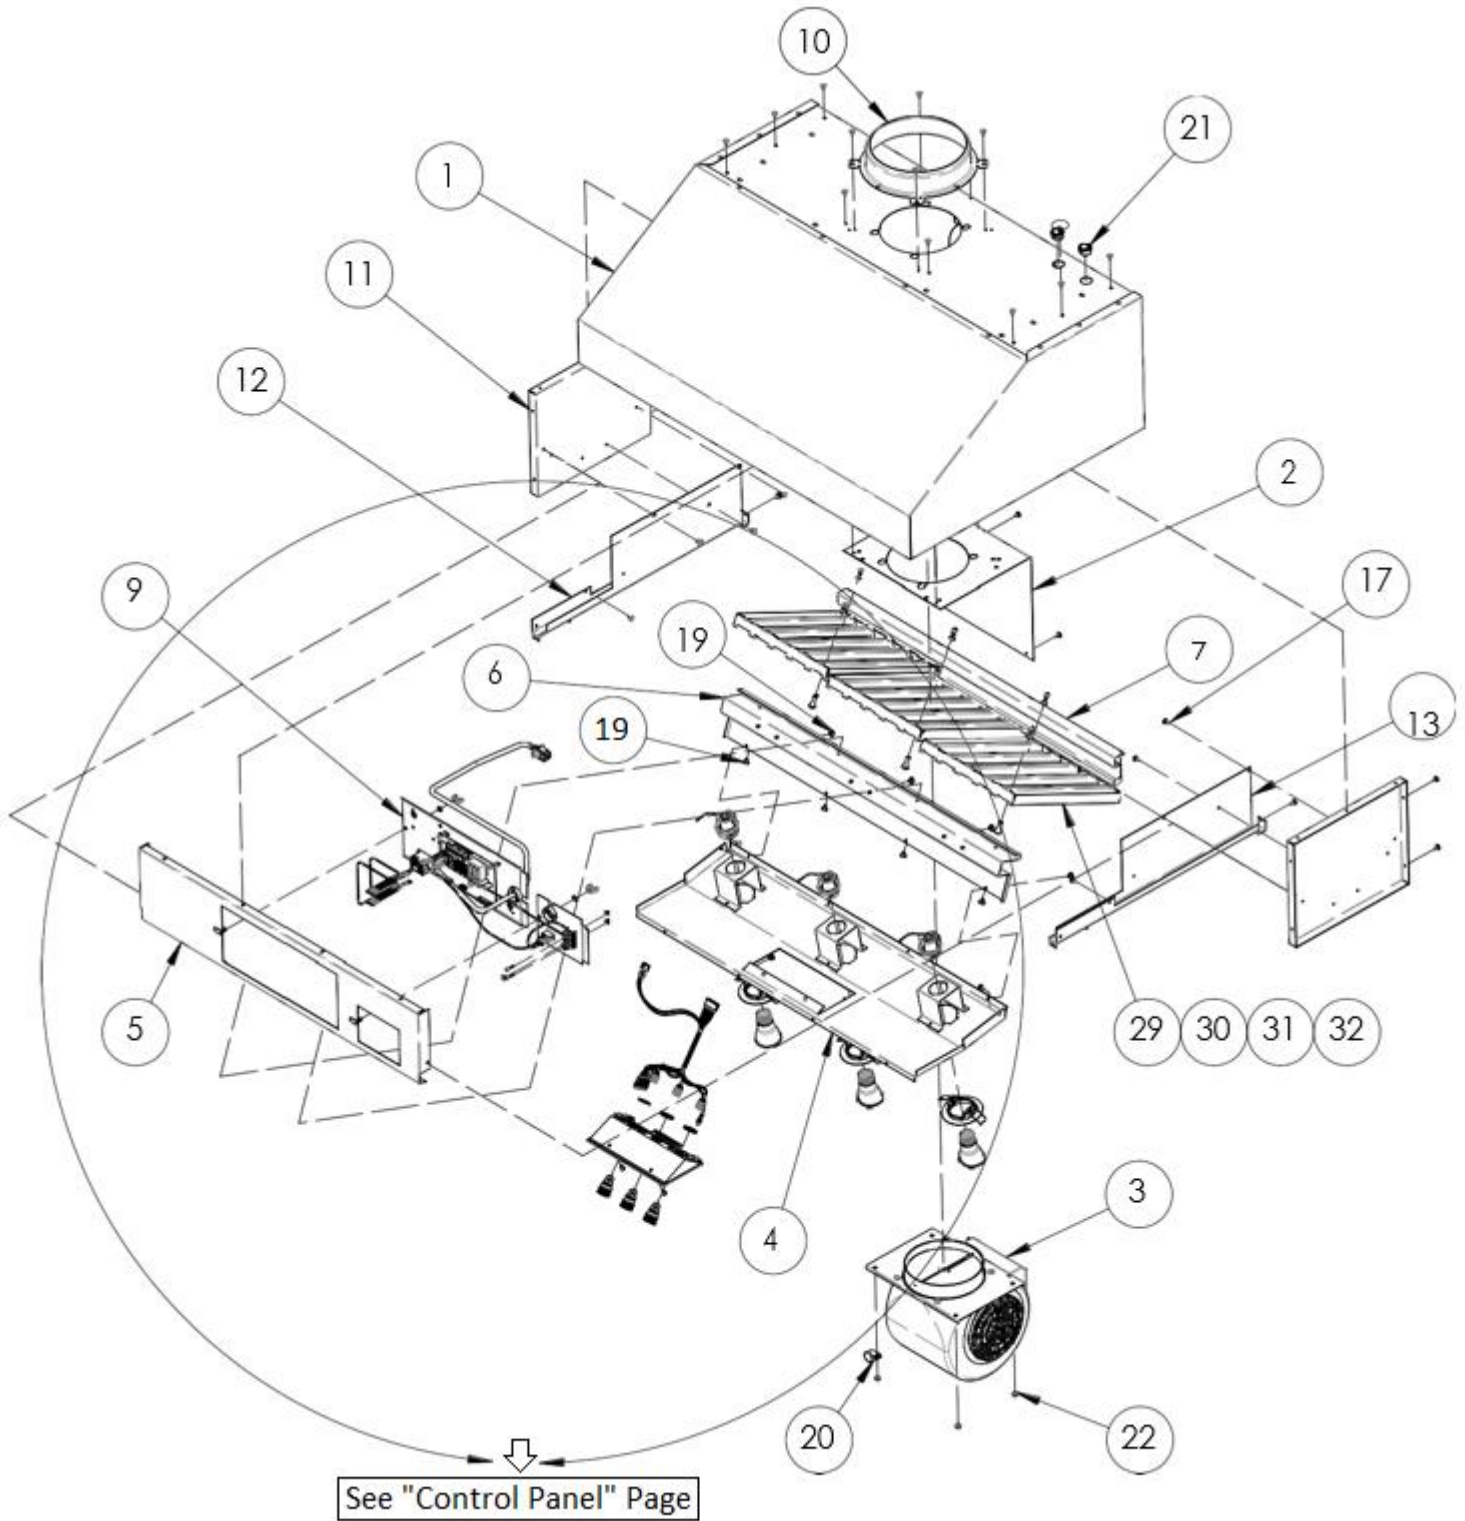

dacor

LET THE SHOW BEGIN

RNHP3612

HOOD ASSY.

CONTROL PANEL

RNHP3612

REF#	PART NUMBER	DESCRIPTION	NOTES
1	Not Serviceable	ASSY, 36X12IN CANOPY	
2	702452	ASSY, CANOPY MTG BRKT	
3	702453	ASSY, BLOWER	
4	702435-01	ASSY, 36IN LINER, RNHP	
5	702463	WELDMENT, 36X12IN INTERIOR PNL	
6	702437	ASSY, 36IN REAR LINER	
7	702438	WELDMENT, 36IN GREASE TRAY	
8	702493	ASSY, TERMINAL BLOCK PLATE	
9	702494-01	ASSY, CONTROLLER	
10	101613	COLLAR, DAMPER	
11	109144	FRAME, SIDE	
12	109132-01	TRIM, 36IN, LH	
13	109132-02	TRIM, 36IN, RH	
14	109071	HARNESS, MAIN WIRE, 1-FAN	
15	109076	HARNESS, 3-LIGHT HOOD WIRE	
16	109076	HARNESS, 3-LIGHT HOOD WIRE	
17	83263	SCREW, PHILL, ROUND WASHER, HD.	
18	83534	SCREW, #8 X .375, ENAMEL PANEL	
19	102373	SCREW, #8-18 X 1/4"	
20	83167	CLAMP, CABLE 3/4"	
21	83056	BUSHING HEYCO SB-875-11	
22	83308	6-32 KEPS NUT	
23	83334	STARWASHER, #8	
24	83035	NUT, WING, #10-24	
25	83001	SCREW, PHIL PAN HD, 8 x 1/4"	
26	83530	SCREW, PHIL. PAN HD, 4-40 X .625 LG	
27	83531	NUT, HEX, KEPS 4-40	
28	109253	LIGHT, LED	
29	702495	WELDMENT, BAFFLE	
30	109109	KNOB, BAFFLE	
31	109328	SCREW 8-32 X 5/16" PHIL PAN HD	
32	83340	#10 LOCK WASHER	
33	702511	ASSY, CTRL PANEL	P/O 702435-01
34	109085	SWITCH, MOMENTARY, PUSH BUTTON	P/O 702435-01
35	109073	HARNESS, CTRL PANEL, WIRE	P/O 702435-01
36	P/O 701730/109085	JAM NUT	P/O 702435-01
37	107578	SCREW BP, PHIL, FLT HD, TYPE 1	P/O 702435-01
38	101624	LAMP HOLDER	P/O 702435-01
39	109355	TRIM, LAMP, HOODS	P/O 702435-01