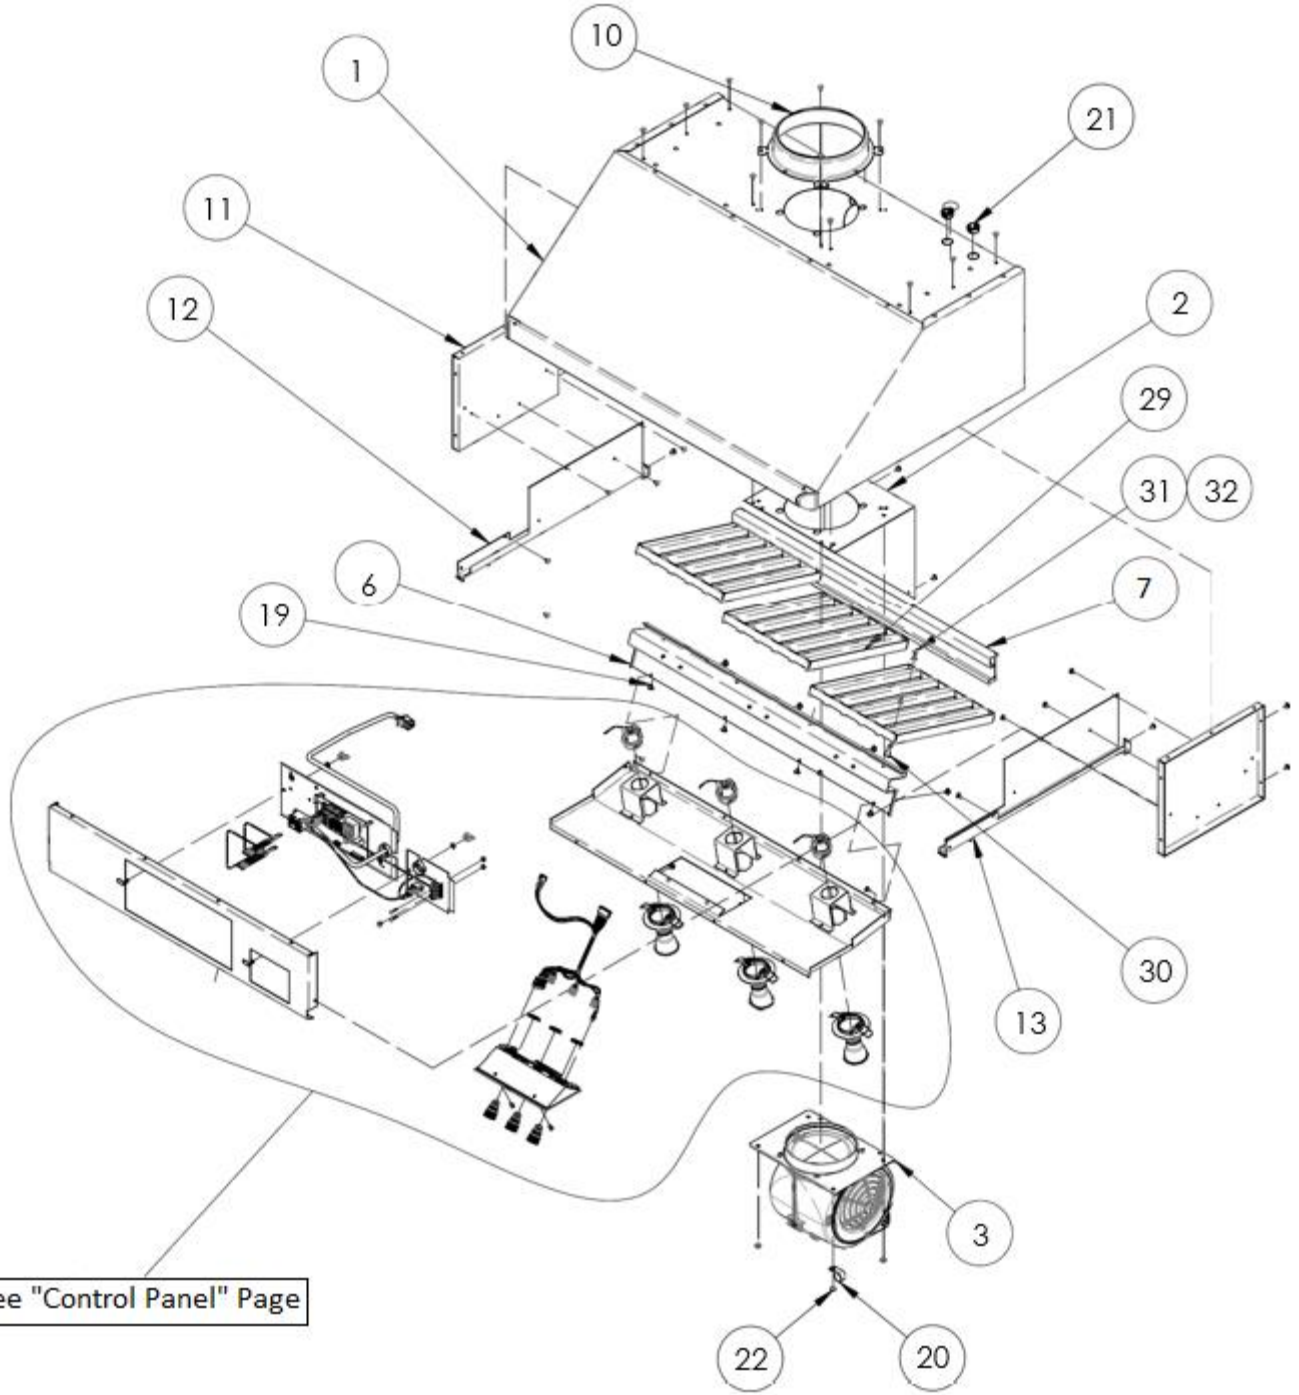

dacor

LET THE SHOW BEGIN

RNHE3612

HOOD ASSY.

CONTROL PANEL

RNHE3612

REF#	PART NUMBER	DESCRIPTION	NOTES
1	Not Serviceable	ASSY, 36X12IN CANOPY	
2	702452	ASSY, CANOPY MTG BRKT	
3	702453	ASSY, BLOWER	
4	702435-01	ASSY, 36IN LINER, RNHP	
5	702463	WELDMENT, 36X12IN INTERIOR PNL	
6	702437	ASSY, 36IN REAR LINER	
7	702438	WELDMENT, 36IN GREASE TRAY	
8	702493	ASSY, TERMINAL BLOCK PLATE	
9	702494-01	ASSY, CONTROLLER	
10	101613	COLLAR, DAMPER	
11	109144	FRAME, SIDE	
12	109132-01	TRIM, 36IN, LH	
13	109132-02	TRIM, 36IN, RH	
14	109071	HARNESS, MAIN WIRE, 1-FAN	
15	109076	HARNESS, 3-LIGHT HOOD WIRE	
16	109076	HARNESS, 3-LIGHT HOOD WIRE	
17	83263	SCREW, PHILL, ROUND WASHER, HD.	
18	83534	SCREW, #8 X .375, ENAMEL PANEL	
19	102373	SCREW, #8-18 X 1/4"	
20	83167	CLAMP, CABLE 3/4"	
21	83056	BUSHING HEYCO SB-875-11	
22	83308	6-32 KEPS NUT	
23	83334	STARWASHER, #8	
24	83035	NUT, WING, #10-24	
25	83001	SCREW, PHIL PAN HD, 8 x 1/4"	
26	83530	SCREW, PHIL. PAN HD, 4-40 X .625 LG	
27	83531	NUT, HEX, KEPS 4-40	
28	109253	LIGHT, LED	
29	702495	WELDMENT, BAFFLE	
30	109109	KNOB, BAFFLE	
31	109328	SCREW 8-32 X 5/16" PHIL PAN HD	
32	83340	#10 LOCK WASHER	
33	702511	ASSY, CTRL PANEL	P/O 702435-01
34	109085	SWITCH, MOMENTARY, PUSH BUTTON	P/O 702511
35	109073	HARNESS, CTRL PANEL, WIRE	P/O 702511
36	P/O/109085	JAM NUT	P/O 702511
37	107578	SCREW BP, PHIL, FLT HD, TYPE 1	P/O 702511
38	101624	LAMP HOLDER	P/O 702511
39	109355	TRIM, LAMP, HOODS	P/O 702511