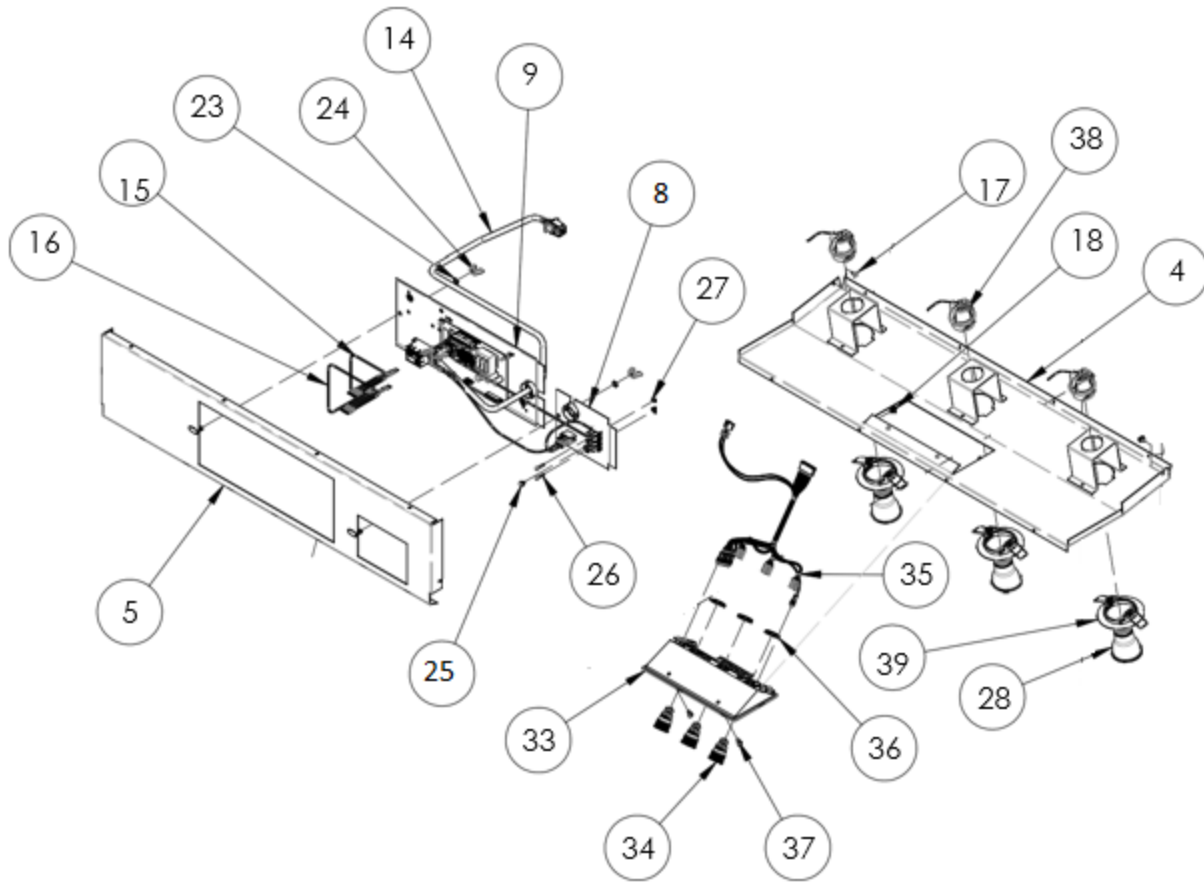

dacor

LET THE SHOW BEGIN

RNHE3612

HOOD ASSY.

CONTROL PANEL

RNHE3612

REF#	PART NUMBER	DESCRIPTION	NOTES
1	Not Serviceable	ASSY, 36X12IN CANOPY	
2	702452	ASSY, CANOPY MTG BRKT	
3	702453	ASSY, BLOWER	
4	702435-01	ASSY, 36IN LINER, RNHP	
5	702463	WELDMENT, 36X12IN INTERIOR PNL	
6	702437	ASSY, 36IN REAR LINER	
7	702438	WELDMENT, 36IN GREASE TRAY	
8	702493	ASSY, TERMINAL BLOCK PLATE	
9	702494-01	ASSY, CONTROLLER	
10	101613	COLLAR, DAMPER	
11	109144	FRAME, SIDE	
12	109132-01	TRIM, 36IN, LH	
13	109132-02	TRIM, 36IN, RH	
14	109071	HARNESS, MAIN WIRE, 1-FAN	
15	109076	HARNESS, 3-LIGHT HOOD WIRE	
16	109076	HARNESS, 3-LIGHT HOOD WIRE	
17	83263	SCREW, PHILL, ROUND WASHER, HD.	
18	83534	SCREW, #8 X .375, ENAMEL PANEL	
19	102373	SCREW, #8-18 X 1/4"	
20	83167	CLAMP, CABLE 3/4"	
21	83056	BUSHING HEYCO SB-875-11	
22	83308	6-32 KEPS NUT	
23	83334	STARWASHER, #8	
24	83035	NUT, WING, #10-24	
25	83001	SCREW, PHIL PAN HD, 8 x 1/4"	
26	83530	SCREW, PHIL. PAN HD, 4-40 X .625 LG	
27	83531	NUT, HEX, KEPS 4-40	
28	109253	LIGHT, LED	
29	702495	WELDMENT, BAFFLE	
30	109109	KNOB, BAFFLE	
31	109328	SCREW 8-32 X 5/16" PHIL PAN HD	
32	83340	#10 LOCK WASHER	
33	702511	ASSY, CTRL PANEL	P/O 702435-01
34	109085	SWITCH, MOMENTARY, PUSH BUTTON	P/O 702511
35	109073	HARNESS, CTRL PANEL, WIRE	P/O 702511
36	P/O/109085	JAM NUT	P/O 702511
37	107578	SCREW BP, PHIL, FLT HD, TYPE 1	P/O 702511
38	101624	LAMP HOLDER	P/O 702511
39	109355	TRIM, LAMP, HOODS	P/O 702511

Dacor Parts Dept. 800-7930-0093 x3814 / Tech Dept. 800-793-0093 x3815

[Type here]

[Type here]