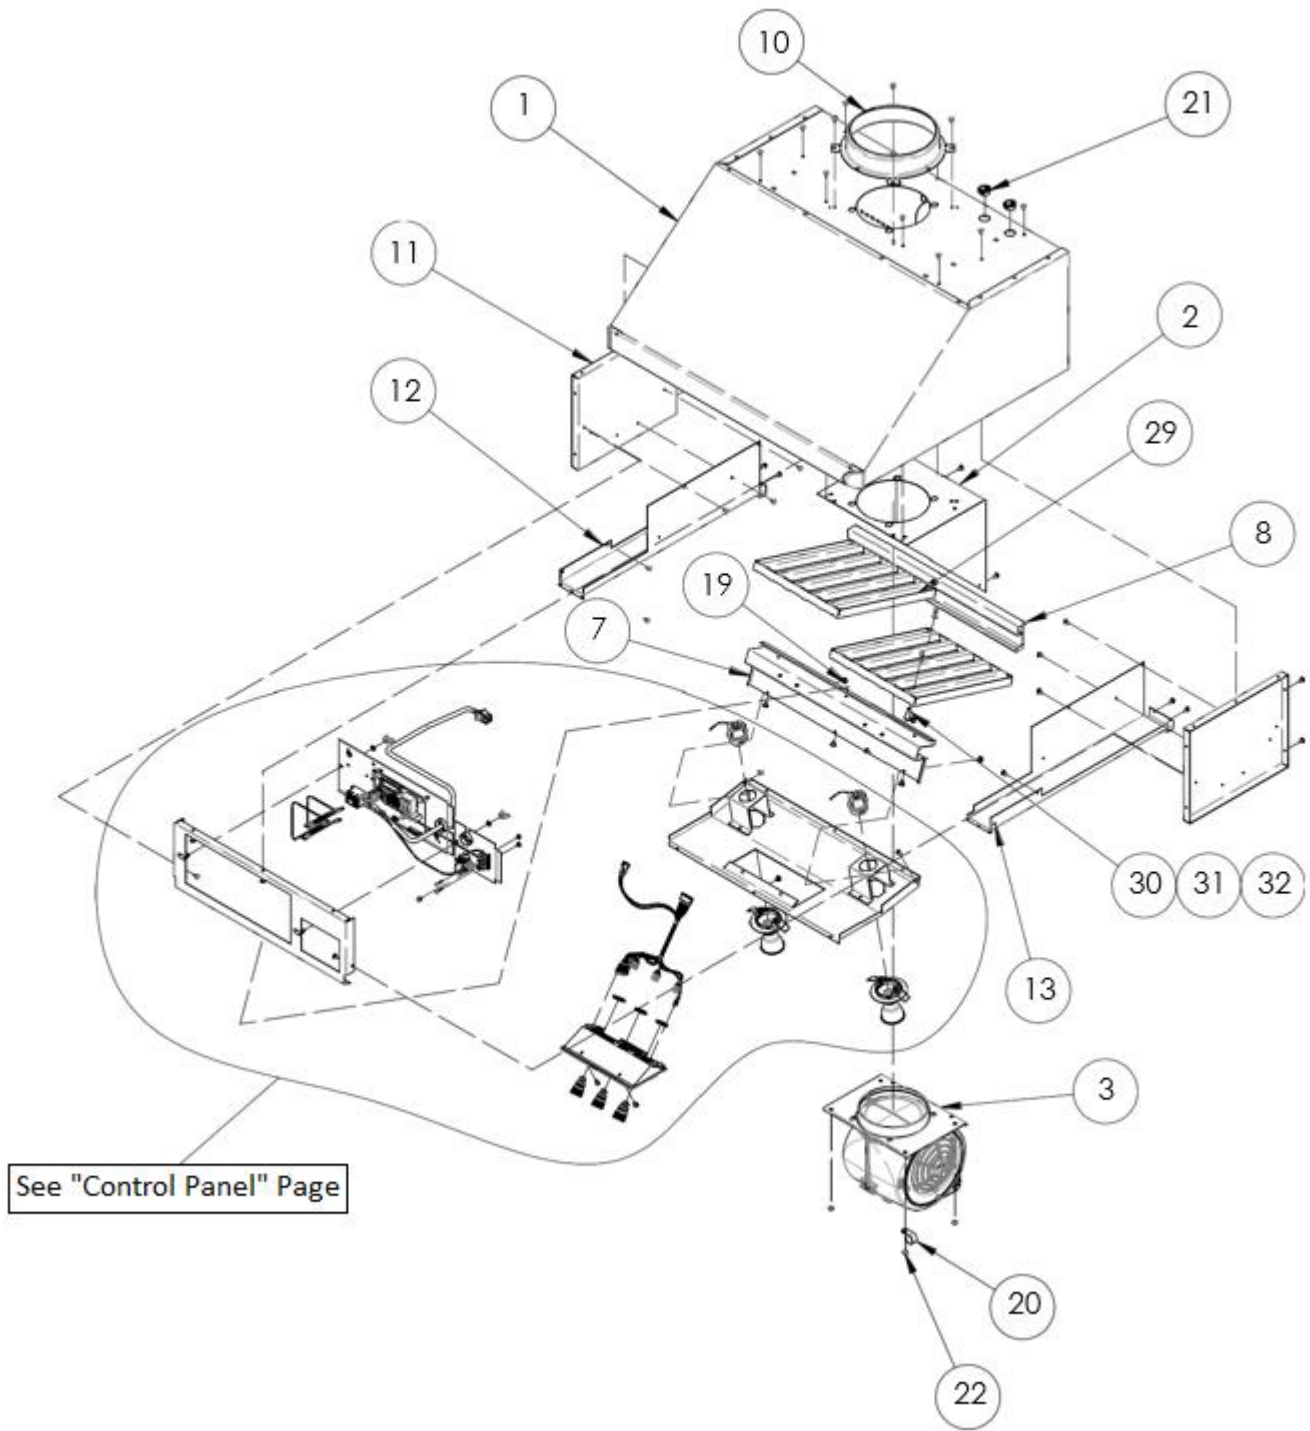

dacor

LET THE SHOW BEGIN

RNHE3012

HOOD ASSY.

CONTROL PANEL

RNHE3012

REF#	PART NUMBER	DESCRIPTION	NOTES
1	Not Serviceable	ASSY, 30X12IN CANOPY	
2	702452	ASSY, CANOPY MTG BRKT	
3	702453	ASSY, BLOWER	
4	702446-01	ASSY, 30IN LINER, RNHP	
5	702494-01	ASSY, CONTROLLER	
6	702469	WELDMENT, 30X12IN INTERIOR PNL	
7	702448	ASSY, 30IN REAR LINER	
8	702449	WELDMENT, 30IN GREASE TRAY	
9	702493	ASSY, TERMINAL BLOCK PLATE	
10	101613	COLLAR, DAMPER	
11	109144	FRAME, SIDE	
12	109141-01	TRIM, 30IN, LH	
13	109141-02	TRIM, 30IN, RH	
14	109071	HARNESS, MAIN WIRE, 1-FAN	
15	109075	HARNESS, 2-LIGHT HOOD WIRE	
16	109075	HARNESS, 2-LIGHT HOOD WIRE	
17	83263	SCREW, PHILL, ROUND WASHER, HD.	
18	83534	SCREW, #8 X .375, ENAMEL PANEL	
19	102373	SCREW, #8-18 X 1/4"	
20	83167	CLAMP, CABLE 3/4"	
21	83056	BUSHING HEYCO SB-875-11	
22	83308	6-32 KEPS NUT	
23	83334	STARWASHER, #8	
24	83035	NUT, WING, #10-24	
25	83001	SCREW, PHIL PAN HD, 8 x 1/4"	
26	83530	SCREW, PHIL. PAN HD, 4-40 X .625 LG	
27	83531	NUT, HEX, KEPS 4-40	
28	109253	LIGHT, LED	
29	702495	WELDMENT, BAFFLE	
30	109109	KNOB, BAFFLE	
31	109328	SCREW 8-32 X 5/16" PHIL PAN HD	
32	83340	#10 LOCK WASHER	
33	702511	ASSY, CTRL PANEL	P/O 702446-01
34	109085	SWITCH, MOMENTARY, PUSH BUTTON	P/O 702511
35	109073	HARNESS, CTRL PANEL, WIRE	P/O 702511
36	P/O/109085	JAM NUT	P/O 702511
37	107578	SCREW BP, PHIL, FLT HD, TYPE 1	P/O 702511
38	101624	LAMP HOLDER	P/O 702511
39	109355S	TRIM, LAMP, HOODS	P/O 702511