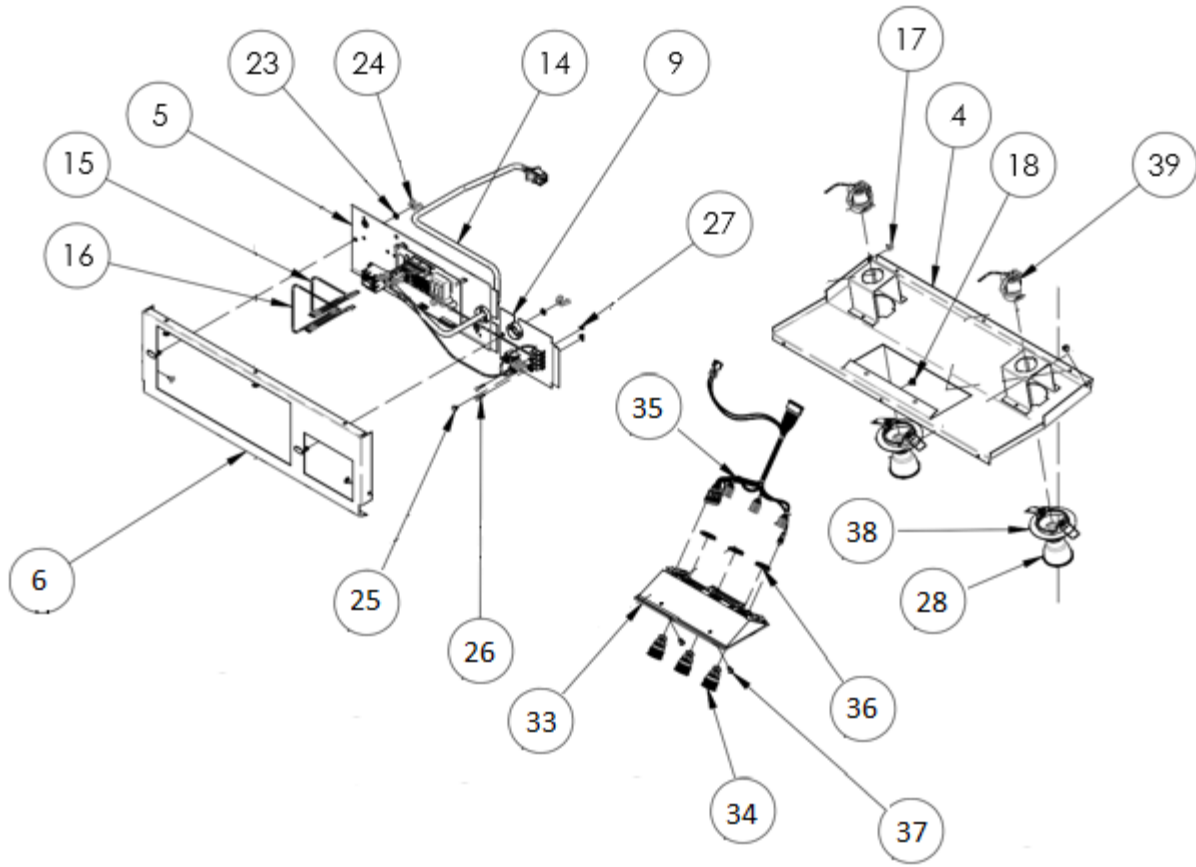

dacor

LET THE SHOW BEGIN

RNHE3012

HOOD ASSY.

CONTROL PANEL

RNHE3012

REF#	PART NUMBER	DESCRIPTION	NOTES
1	Not Serviceable	ASSY, 30X12IN CANOPY	
2	702452	ASSY, CANOPY MTG BRKT	
3	702453	ASSY, BLOWER	
4	702446-01	ASSY, 30IN LINER, RNHP	
5	702494-01	ASSY, CONTROLLER	
6	702469	WELDMENT, 30X12IN INTERIOR PNL	
7	702448	ASSY, 30IN REAR LINER	
8	702449	WELDMENT, 30IN GREASE TRAY	
9	702493	ASSY, TERMINAL BLOCK PLATE	
10	101613	COLLAR, DAMPER	
11	109144	FRAME, SIDE	
12	109141-01	TRIM, 30IN, LH	
13	109141-02	TRIM, 30IN, RH	
14	109071	HARNESS, MAIN WIRE, 1-FAN	
15	109075	HARNESS, 2-LIGHT HOOD WIRE	
16	109075	HARNESS, 2-LIGHT HOOD WIRE	
17	83263	SCREW, PHILL, ROUND WASHER, HD.	
18	83534	SCREW, #8 X .375, ENAMEL PANEL	
19	102373	SCREW, #8-18 X 1/4"	
20	83167	CLAMP, CABLE 3/4"	
21	83056	BUSHING HEYCO SB-875-11	
22	83308	6-32 KEPS NUT	
23	83334	STARWASHER, #8	
24	83035	NUT, WING, #10-24	
25	83001	SCREW, PHIL PAN HD, 8 x 1/4"	
26	83530	SCREW, PHIL. PAN HD, 4-40 X .625 LG	
27	83531	NUT, HEX, KEPS 4-40	
28	109253	LIGHT, LED	
29	702495	WELDMENT, BAFFLE	
30	109109	KNOB, BAFFLE	
31	109328	SCREW 8-32 X 5/16" PHIL PAN HD	
32	83340	#10 LOCK WASHER	
33	702511	ASSY, CTRL PANEL	P/O 702446-01
34	109085	SWITCH, MOMENTARY, PUSH BUTTON	P/O 702511
35	109073	HARNESS, CTRL PANEL, WIRE	P/O 702511
36	P/O/109085	JAM NUT	P/O 702511
37	107578	SCREW BP, PHIL, FLT HD, TYPE 1	P/O 702511
38	101624	LAMP HOLDER	P/O 702511
39	109355S	TRIM, LAMP, HOODS	P/O 702511