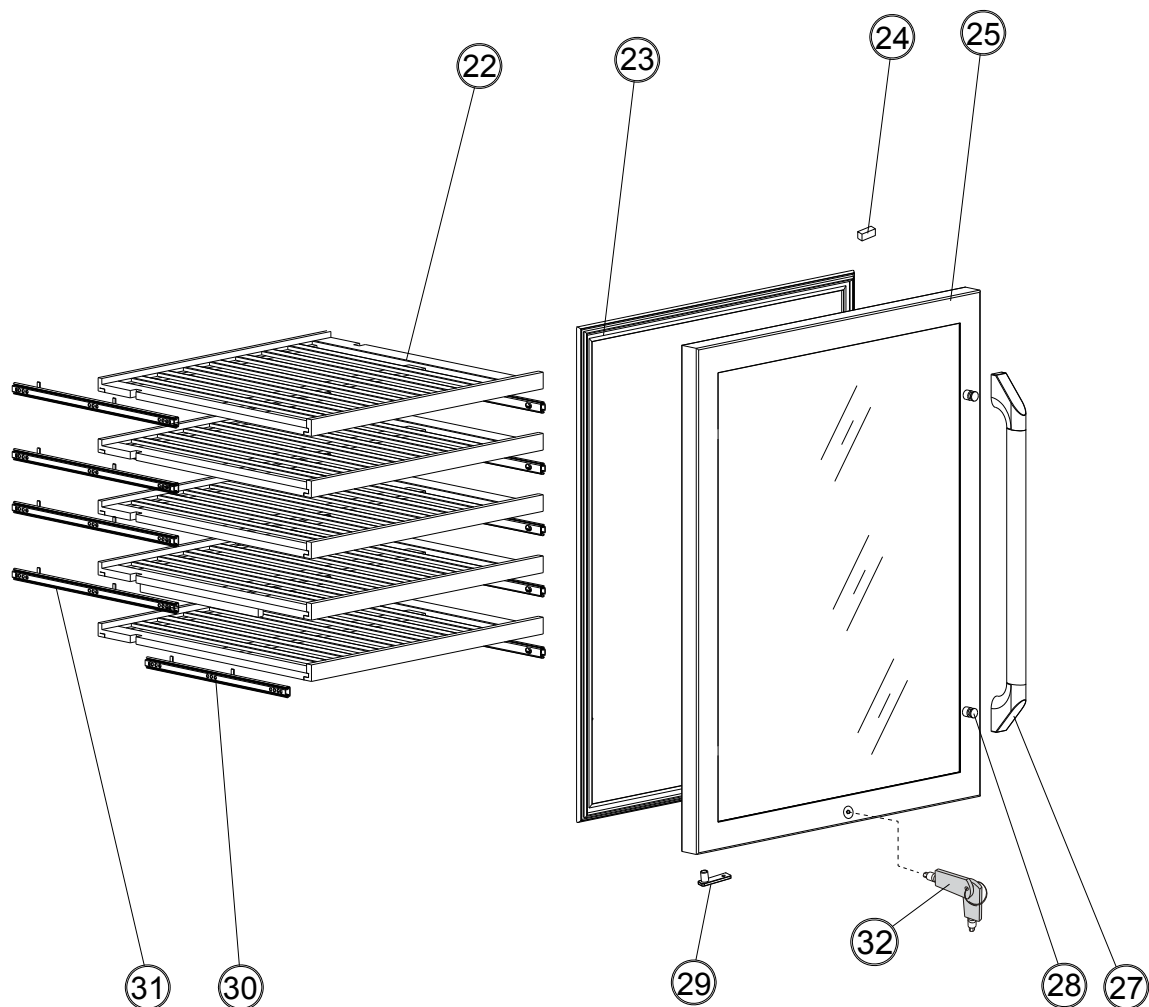

RNF242WCL Door/Racks

Item	Description	Part #
22	Wine Rack, Wood	108204
23	Door Gasket	108175
24	Door Magnet	108205
25	Door, Model RNF242WCL	108202
27	Handle Assembly	AWCEH24
28	Mounting Stud, Handle	702139
29	Door Stop	108160
30	Shelf Slide, 10 inch	108146
31	Shelf Slide, 14 inch	108145
32	Keys, Door (Set of 2)	108888