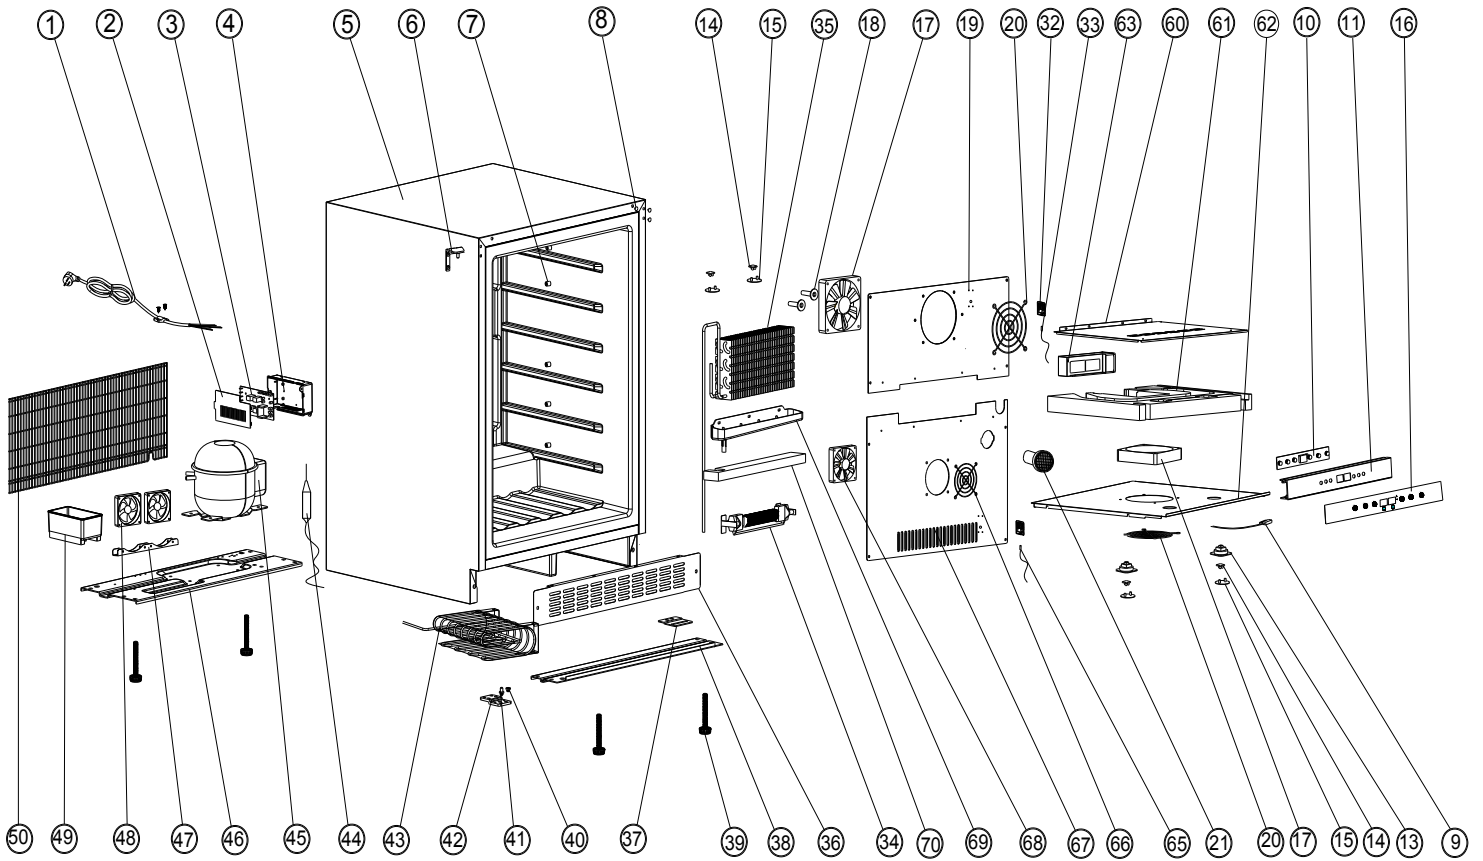

dacor

The Life of the Kitchen.®

A photograph of a Dacor wine cellar unit, model RNF242WCL, is shown in a kitchen setting. The unit is a large, stainless steel appliance with a glass door and a control panel. It is surrounded by kitchen items like a bowl, a pot, and a basket of bread. The text 'PARTS CATALOG' is overlaid on the image in a large, bold, sans-serif font.

PARTS CATALOG

Wine Cellar Model RNF242WCL

Page #	Description
1	Chassis Assembly
2	Chassis Parts
3	Door/Racks

Revised 03-24-2015

RNF242WCL Chassis Assembly

RNF242WCL Chassis Parts

Item	Description	Part #
1	Power Cord	108181
2	Electrical Box Cover	108174
3	Power PCB	108191
4	Electrical Box Base	108173
5	Cabinet	Reference
6	Hinge, Top	108152
7	Plastic Post, Shelf	108162
8	Plastic Plug	108170
9	Door Switch	108187
10	Control PCB	108192
11	Control PCB Mounting Bracket	108178
13	Light Base	108165
14	LED Light	108182
15	Light Cover	108165
16	Control Panel Membrane	108198
17	Fan, Internal, Upper and Middle	108184
18	Plastic Support	108171
19	Air Channel Cover, Upper	108177
20	Fan Cover, Upper and Middle	108142
21	Charcoal Filter	108163
32	Thermistor Bracket, Upper and Lower	108167
33	Thermistor, Upper	108186
34	Heater	108180
35	Evaporator Assembly	108194
36	Front Grill	108150
37	Lock Bracket	108144
38	Reinforcement Plate	108149
39	Leg	108166