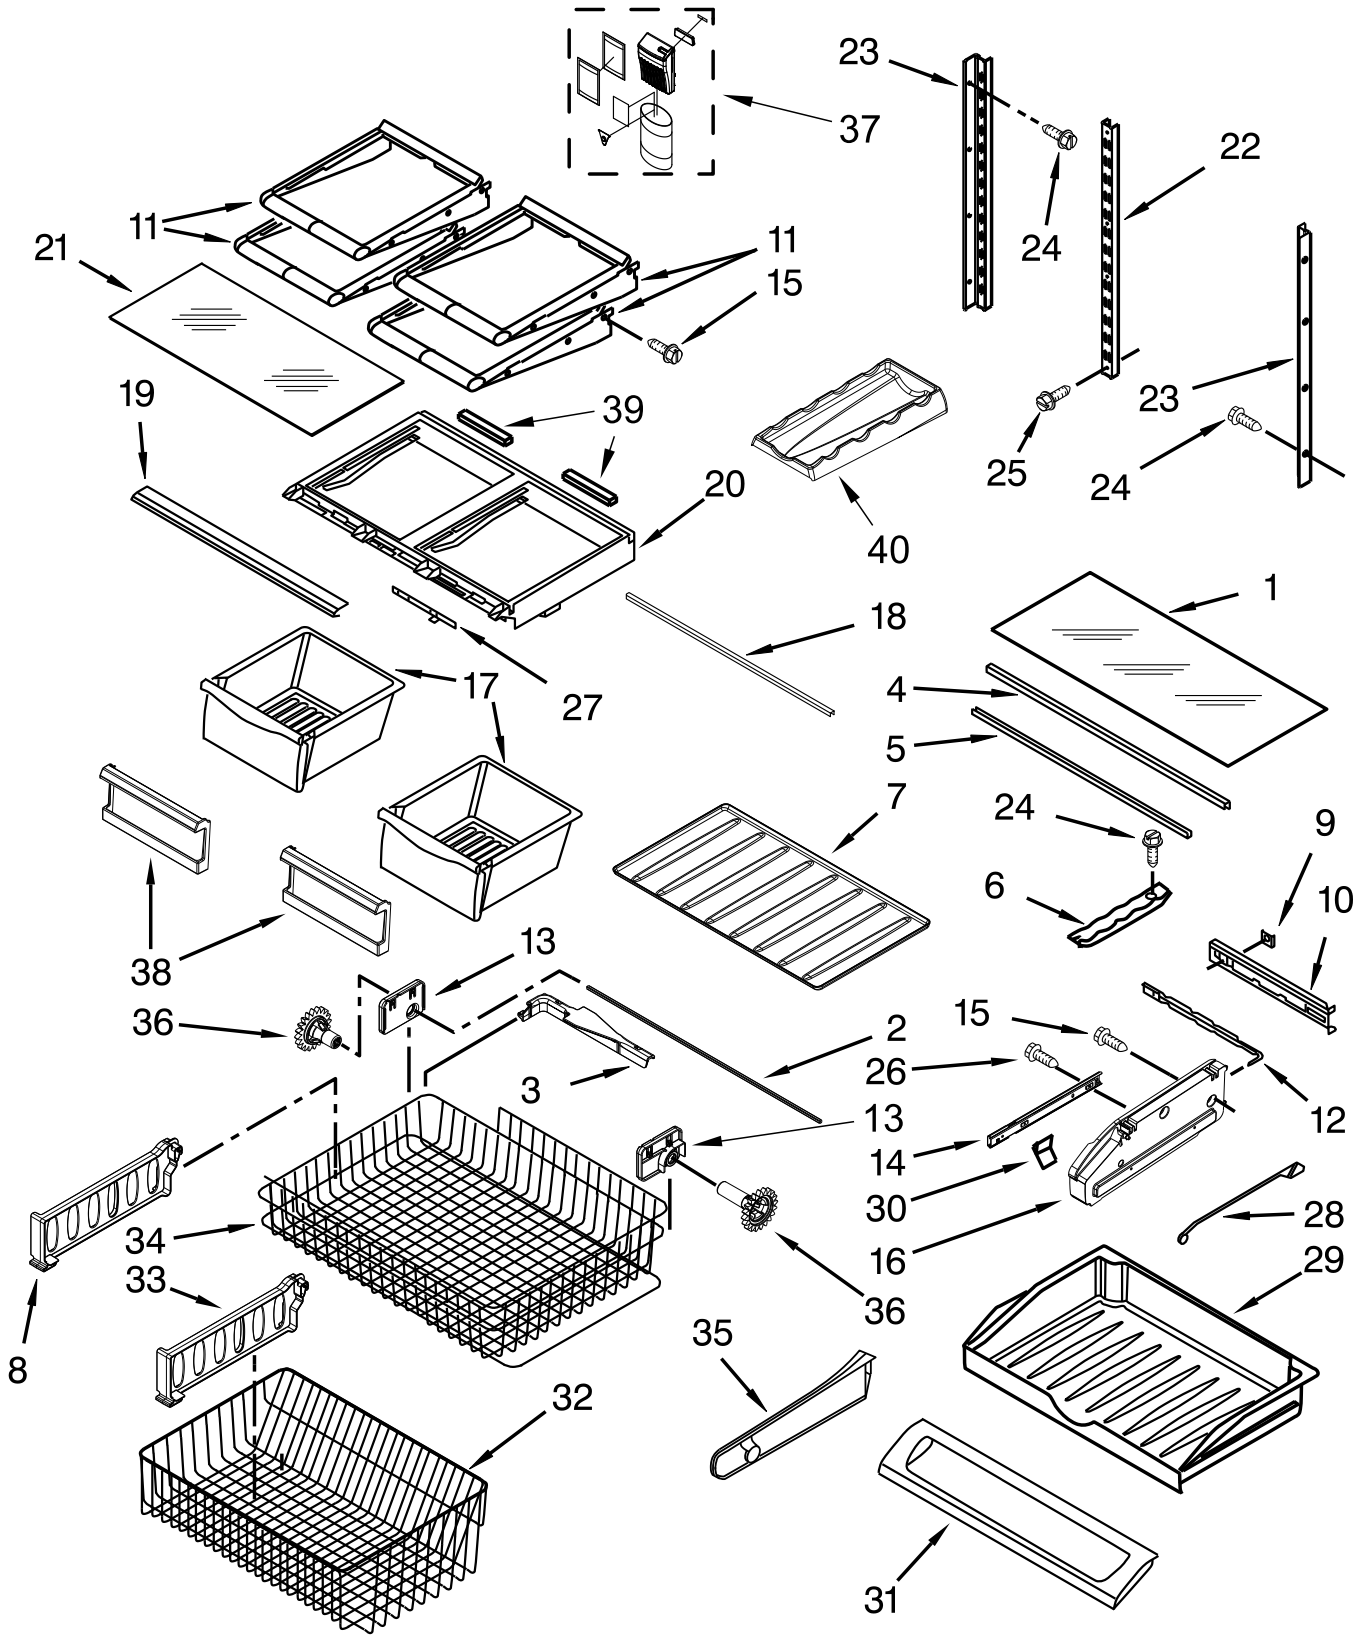

SHELF PARTS

SHELF PARTS

<u>Illus.</u> <u>No.</u>	<u>Part No.</u>	<u>Description</u>
1	12204829	Glass, Pantry
2	12812904WD	Shaft, Rack
3	W10149389N	Lift, Bail Arm
4	W10528935	Trim, Pantry Glass
5	12227305WH	Brace, Pantry
6	12531901	Track, Deli Drawer
7	12727304	Tray, Lower Basket
8	W10241046	Divider, Basket (Upper)
9	12656901	Gasket, Pantry
10	12656202	Housing, Control
11	W10629084	Shelf, Fixed
12	12655402	Slide, Temperature Control
13		Mount, Gear
	W10348259	Left Hand
	W10348260	Right Hand
14	W10235370	Glide, Pantry

<u>Illus.</u> <u>No.</u>	<u>Part No.</u>	<u>Description</u>
15	12990504	Screw
16		Track, Pantry
		Left Hand
	12656018	Right Hand
17	12531105SP	Pan, Crisper
18	12227304WD	Brace, Crisper Cover
19	W10231485N	Trim, Crisper
20	12531202SP	Frame, Crisper
21	12204821	Glass, Crisper
22	W10273463	Ladder, Center
23	W10569182	Ladder, Side
24	12990513	Screw
25	W10215666	Screw
26	12990512	Screw
27	12530805SP	Slide, Humidity Control
28	12655303	Bar, Temperature Control
29	12655702	Drawer, Pantry

<u>Illus.</u> <u>No.</u>	<u>Part No.</u>	<u>Description</u>
30	12655204	Knob, Temperature Control
31	12656813	Lid, Pantry
32	W10503185	Basket, Lower
33	W10150061	Divider, Basket (Lower)
34	W10348245	Basket, Freezer (Upper)
35	12709301	Divider, Pantry
36		Gear
	W10474716	Left Hand
	W10474715	Right Hand
37	W10596756	Assembly, Produce Preserver
38	12802602SP	Front, Crisper Pan
39	10685512	Gasket
40	12525101	Trivet, Wine