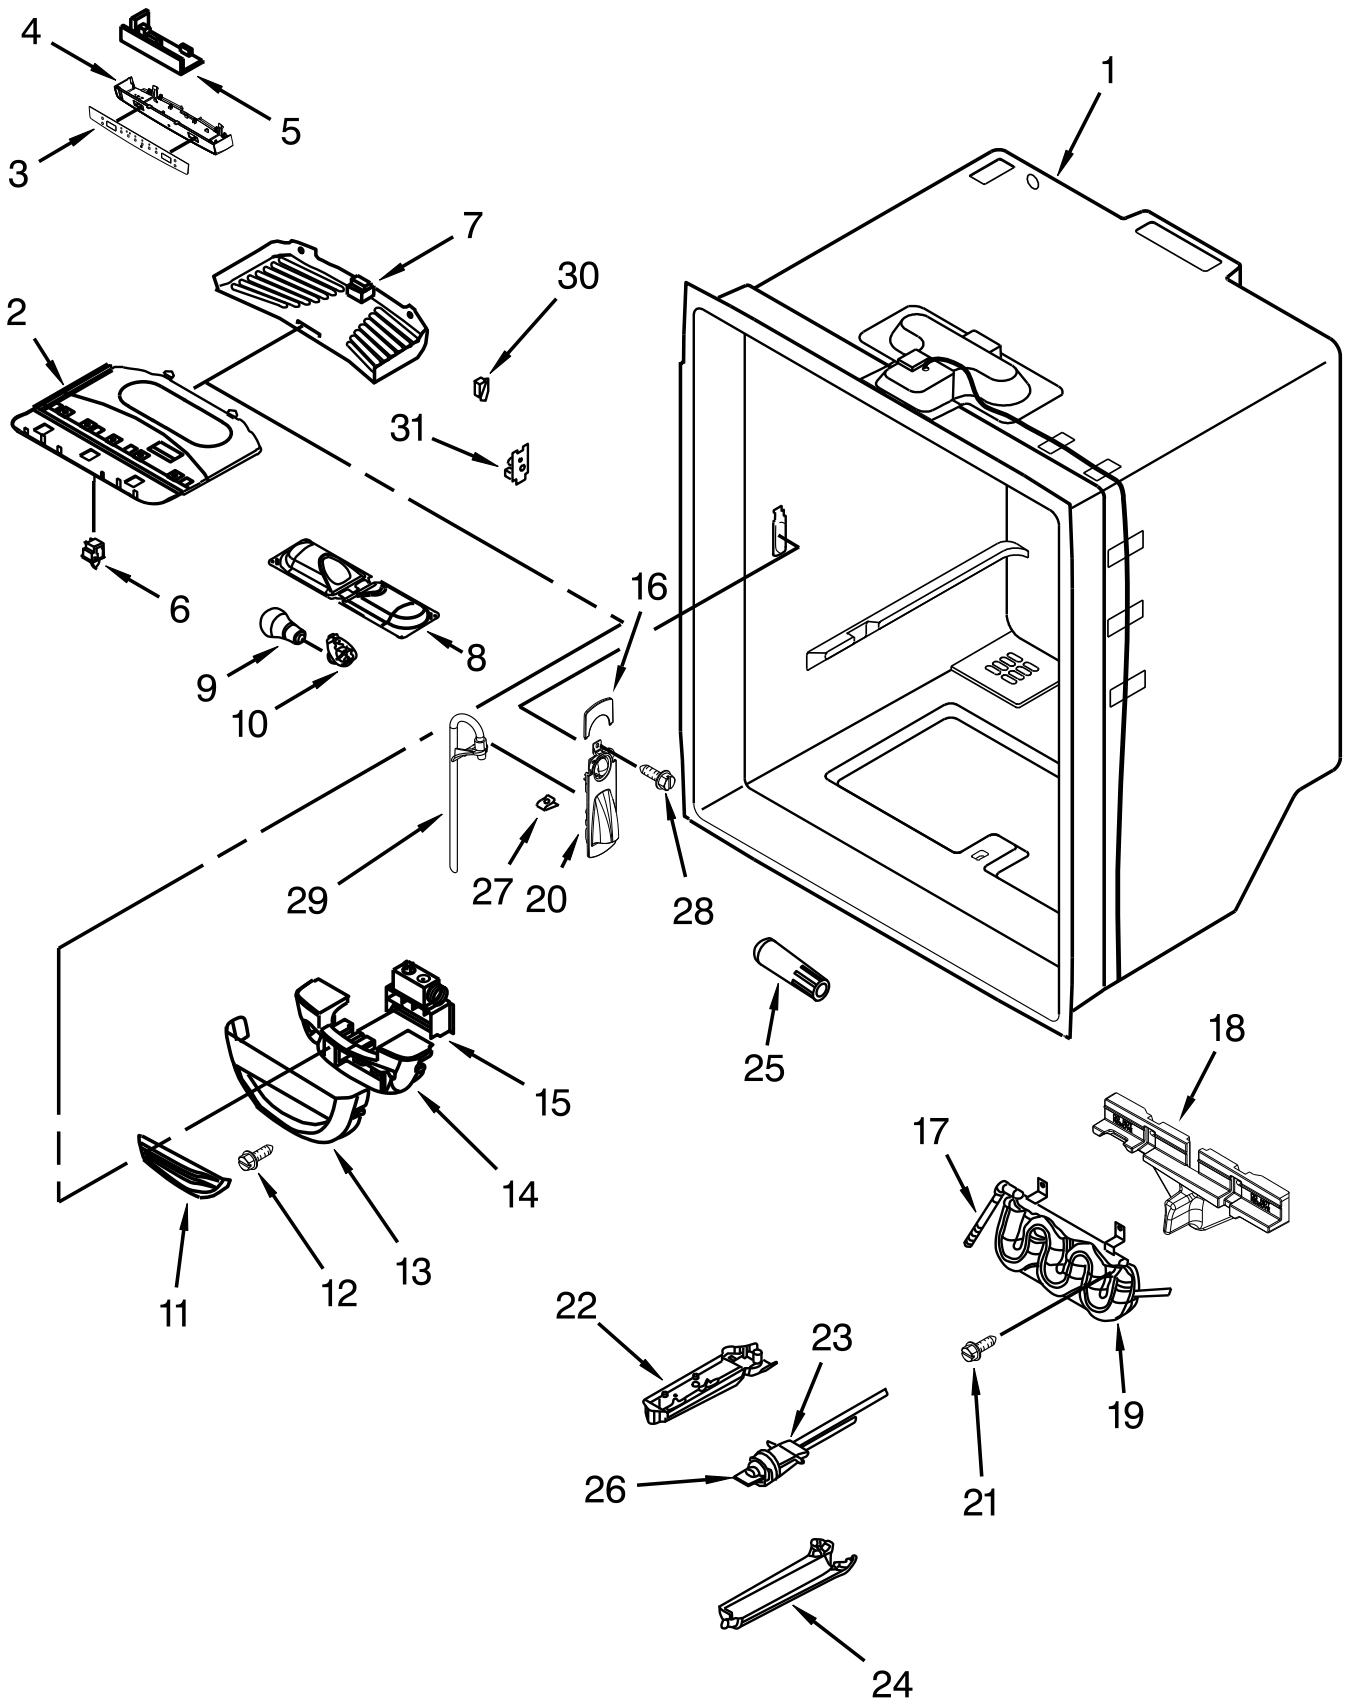

REFRIGERATOR LINER PARTS

REFRIGERATOR LINER PARTS

<u>Illus.</u> <u>No.</u>	<u>Part No.</u>	<u>Description</u>	<u>Illus.</u> <u>No.</u>	<u>Part No.</u>	<u>Description</u>	<u>Illus.</u> <u>No.</u>	<u>Part No.</u>	<u>Description</u>
1		Liner (Not A Serviceable Part)	14	13012402	Insulation, Damper	26	12664501SP	Cartridge, Bypass
2	W10464764	Module, Light	15	W10594329	Control, Damper	27	B8390302	Clip, Facade
3	W10632601	Overlay	16	12707005	Facade, Dispenser (Top)	28	12990513	Screw
4	W10464767	Module, Control	17	61006182	Union, Water	29	12707206	Guide, Waterline
5	W10677146	Board, Control	18	W10533034	Insulation, Tank	30	12575501	Switch, Limit
6	C3680310V	Switch, Light	19	W10553467	Tank, Water (Includes Bracket)	31	W10585699	Plate, Dispenser
7	12806501N	Cover, Light	20	W10585703	Facade, Dispenser			Following Parts Not Illustrated
8	W10443023	Housing, Light	21	12990512	Screw	W10224292		Harness, Controls (Refrigerator)
9	W10565137	Lamp, LED	22	12704801	Plate, Filter			
10	12570701V	Socket, Light	23	W10605367	Head, Water Filter			
11	12806801	Insert, Damper Cover	24	12568001	Cover, Filter			
12	12990604	Screw	25	13040214	Filter, Water			
13	12806701	Cover, Damper