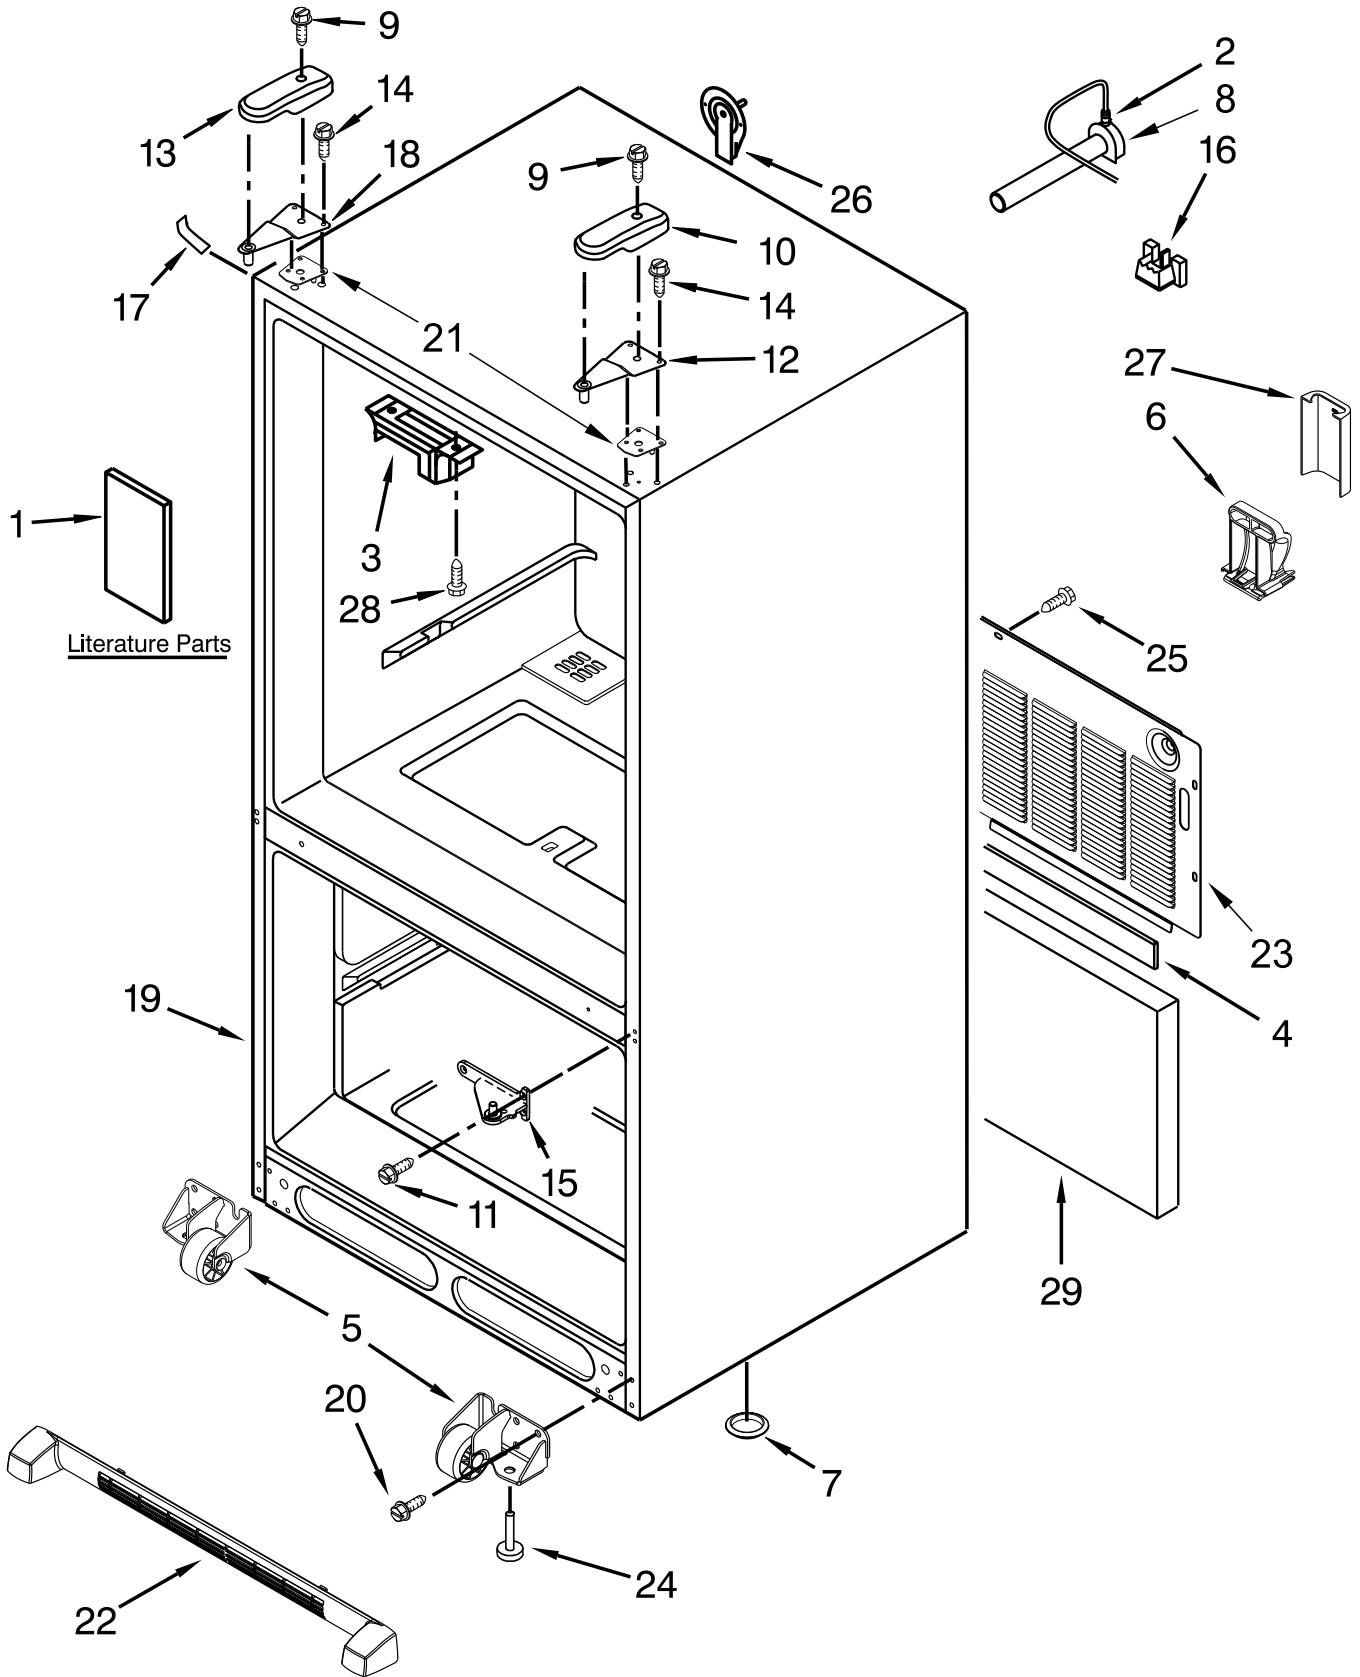

**REFRIGERATOR
36 INCH CUBIC FOOT FRENCH DOOR BOTTOM MOUNT**

MODELS:

RF36NDFSS000 (Stainless Steel)

CABINET PARTS

CABINET PARTS

<u>Illus. No.</u>	<u>Part No.</u>	<u>Description</u>
1		Literature Parts
	W10648054	Guide, Use And Care
	W10648192	Energy Guide
	W10636717	Tech Sheet
2	M0114003	Clip, Speed
3	12698403	Plate, Pivot
4	B5759655	Gasket
5		Roller Foot Assembly
	W10515763	Left Hand
	W10515762	Right Hand
6	W10528513	Sweep, Dual Tube
7		Plug, Button
	A3076901	Black
8	10463203	Elbow, Fill Tube
9	12992602	Screw
10		Cover, Right Hinge
	12962302APN..Grey	

<u>Illus. No.</u>	<u>Part No.</u>	<u>Description</u>
11	W10339086	Screw
12		Hinge, Top
	12963205EDN..Right Hand	
13		Cover, Left Hinge
	12962301AP	Grey
14	12992403	Screw
15		Hinge, Center
	13000001AP	Grey
		Left Hand
	13000002AP	Grey
		Right Hand
16	W10658542	Block, Fill Tube
17		Cover, Corner
	12587703AP	Grey
18		Hinge, Top
	12963204EDN..Left Hand	
19		Cabinet (Not A Serviceable Part)

<u>Illus. No.</u>	<u>Part No.</u>	<u>Description</u>
20	12991302	Screw
21		Shim, Top Hinge
	12999501	Left Hand
	12999502	Right Hand
22		Grille Assembly
	W10534155	Grey
23	W10211855	Cover, Unit
24	W10141622	Brake, Roller
25	12990511	Screw
26	12726003	Cover, Water Line
27	W10208593	Guard, Dual Water Valve
28	12990302	Screw
29	12820505	Insulation