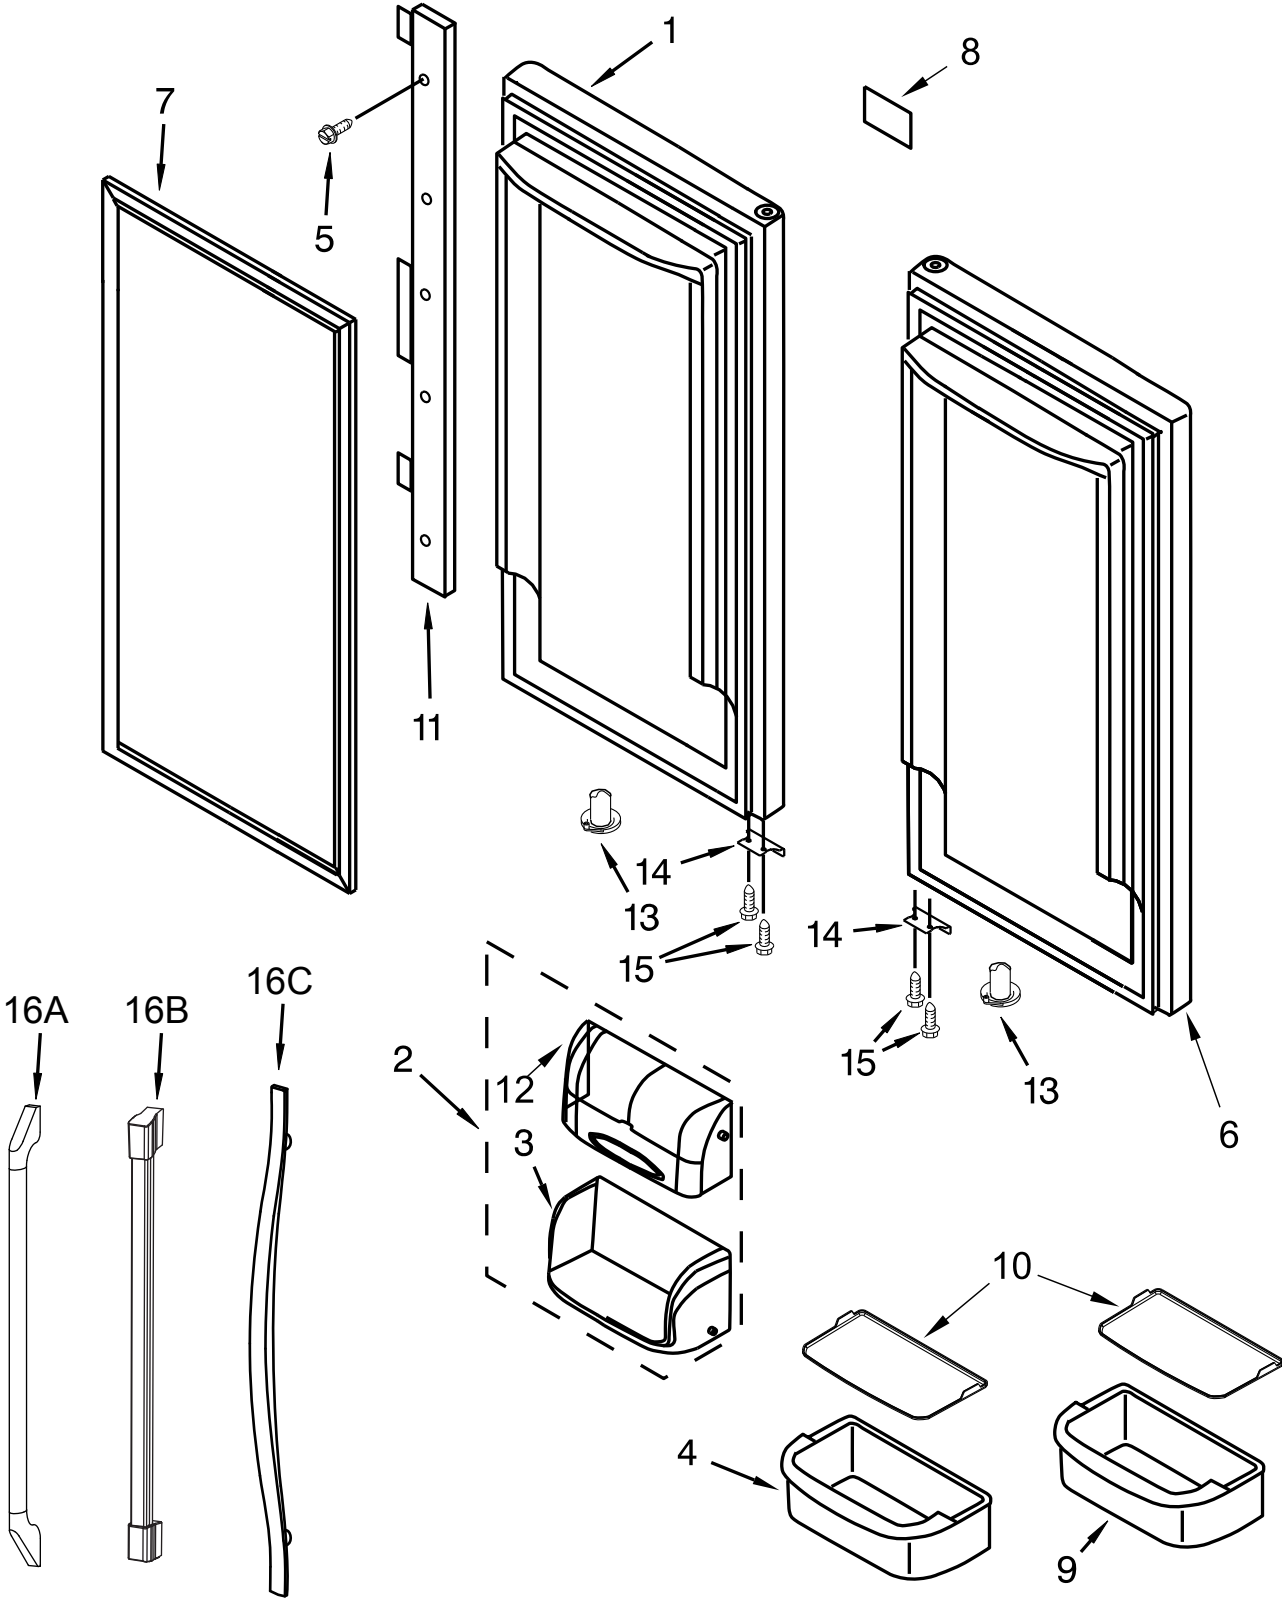

REFRIGERATOR DOOR PARTS

REFRIGERATOR DOOR PARTS

<u>Illus. No.</u>	<u>Part No.</u>	<u>Description</u>
1		Door, Left
	13107881S	Stainless
2	12744905	Assembly, Dairy
3	12369502SP	Tray, Dairy
4	W10371194	Bucket, Medium
5	12990204	Screw
6		Door, Right
	13107855S	Stainless
7		Gasket, Door
	W10443225	Grey

<u>Illus. No.</u>	<u>Part No.</u>	<u>Description</u>
8		Nameplate
	12989001	Chrome
9	W10289497	Bucket, Gallon
10	W10449760	Gripper, Gallon
	W10450021	Gripper, Medium
11		Mullion, Door
	12722803APN..	Grey
12	12804701SP	Door, Dairy
13		Closure, Door
	12028505AP	Grey

<u>Illus. No.</u>	<u>Part No.</u>	<u>Description</u>
14		Stop, Door
	12968202AP	Grey
15	12990504	Screw
16A	702123	Handle, Refrig Door, Epicure Style
16B	108297	Handle, Refrig Door, Pro Style
16C	108323	Handle, Refrig Door, Millennia Style