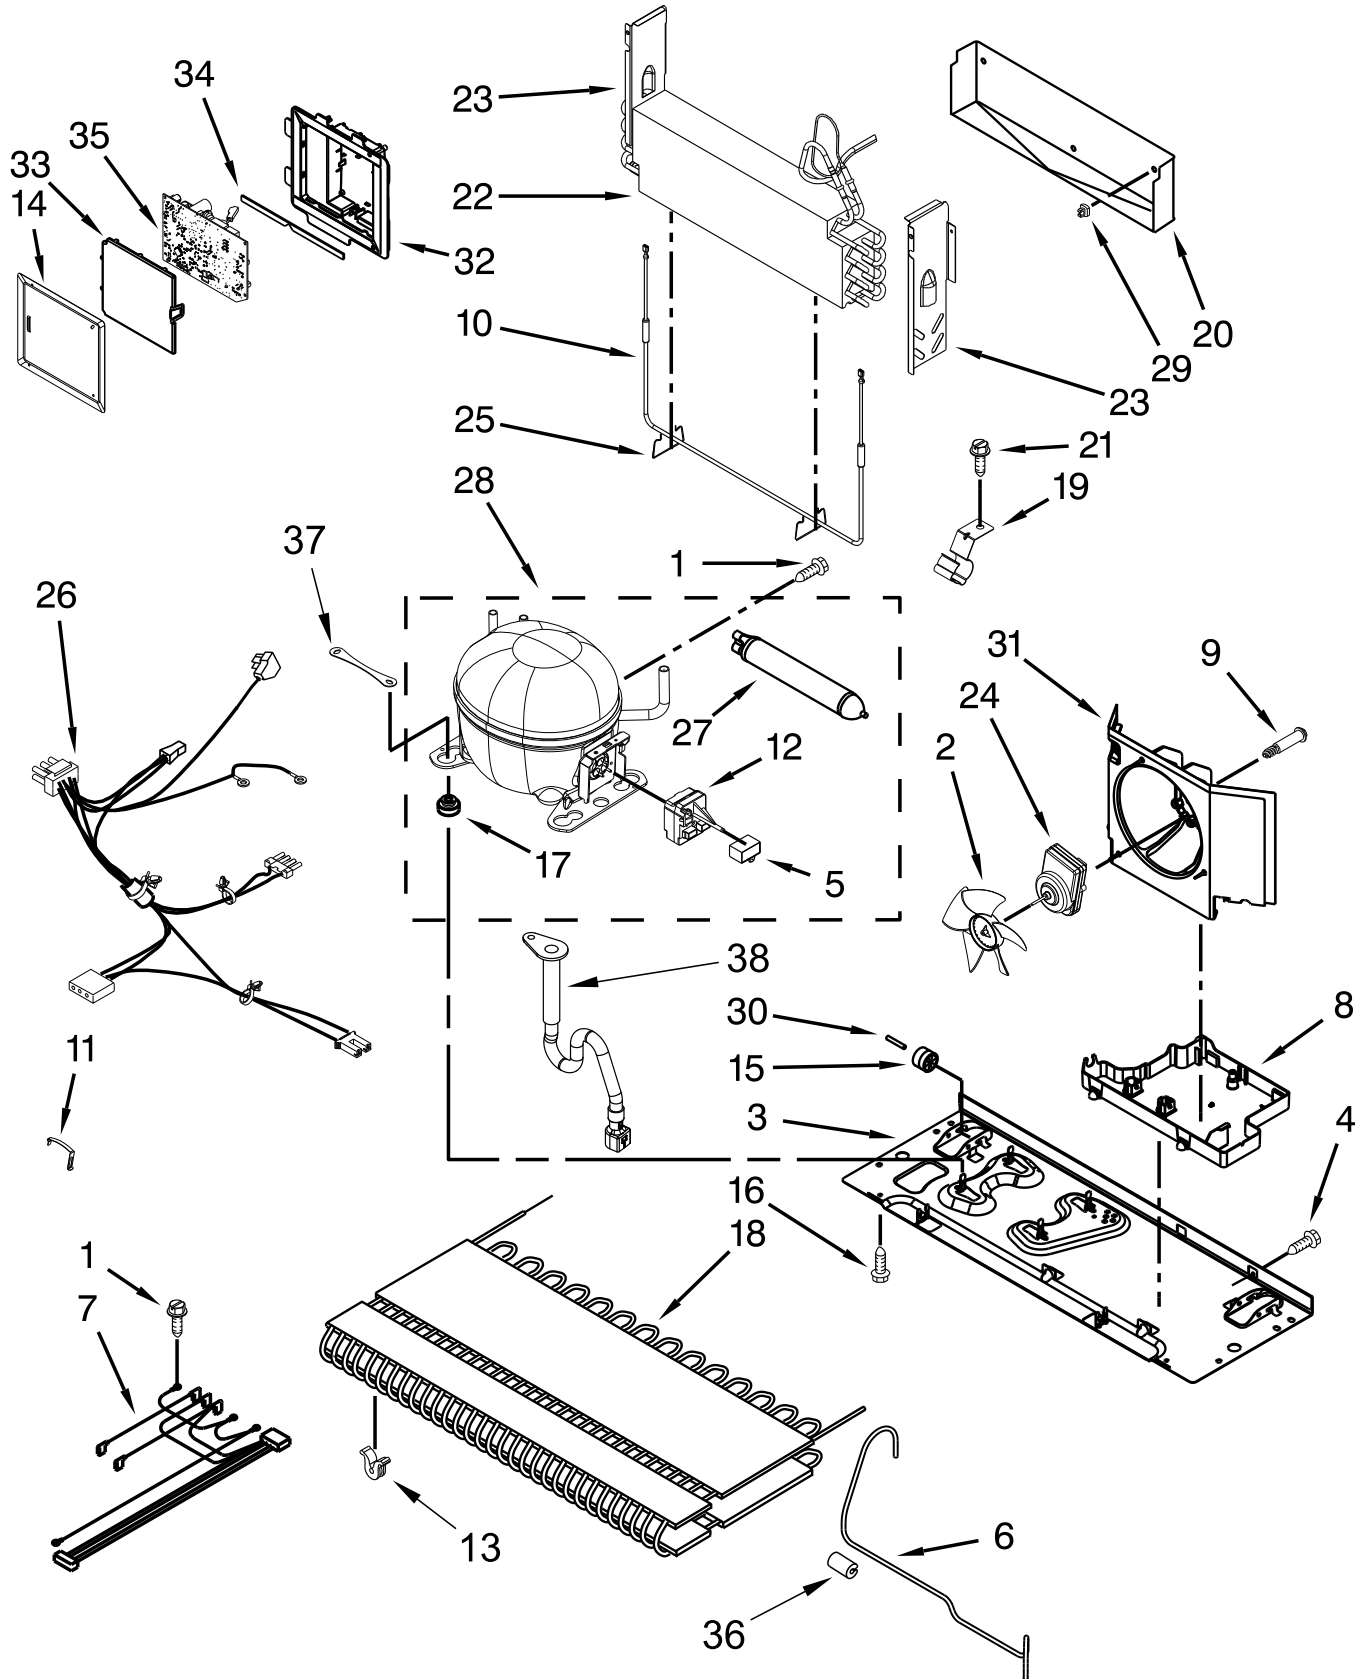

UNIT PARTS

UNIT PARTS

<u>Illus. No.</u>	<u>Part No.</u>	<u>Description</u>
1	12992301	Screw
2	12825803	Blade, Fan
3	W10480111	Basepan
4	12990511	Screw
5	W10350564	Capacitor
6	W10242974	Tube, Discharge
7	W10292239	Harness, Evaporator Heater
8	W10655368	Pan, Drain
9	W10622701	Screw
10	12729129	Heater, Defrost
11	W10204187	Strap, Bale
12	W10197428	Device, Combination Start (Start Relay and Overload)
13	W10137529	Grommet, Condenser
14	12961602	Cover, Control Box
15	12477102	Roller
16	12992101	Screw
17	10835903	Grommet