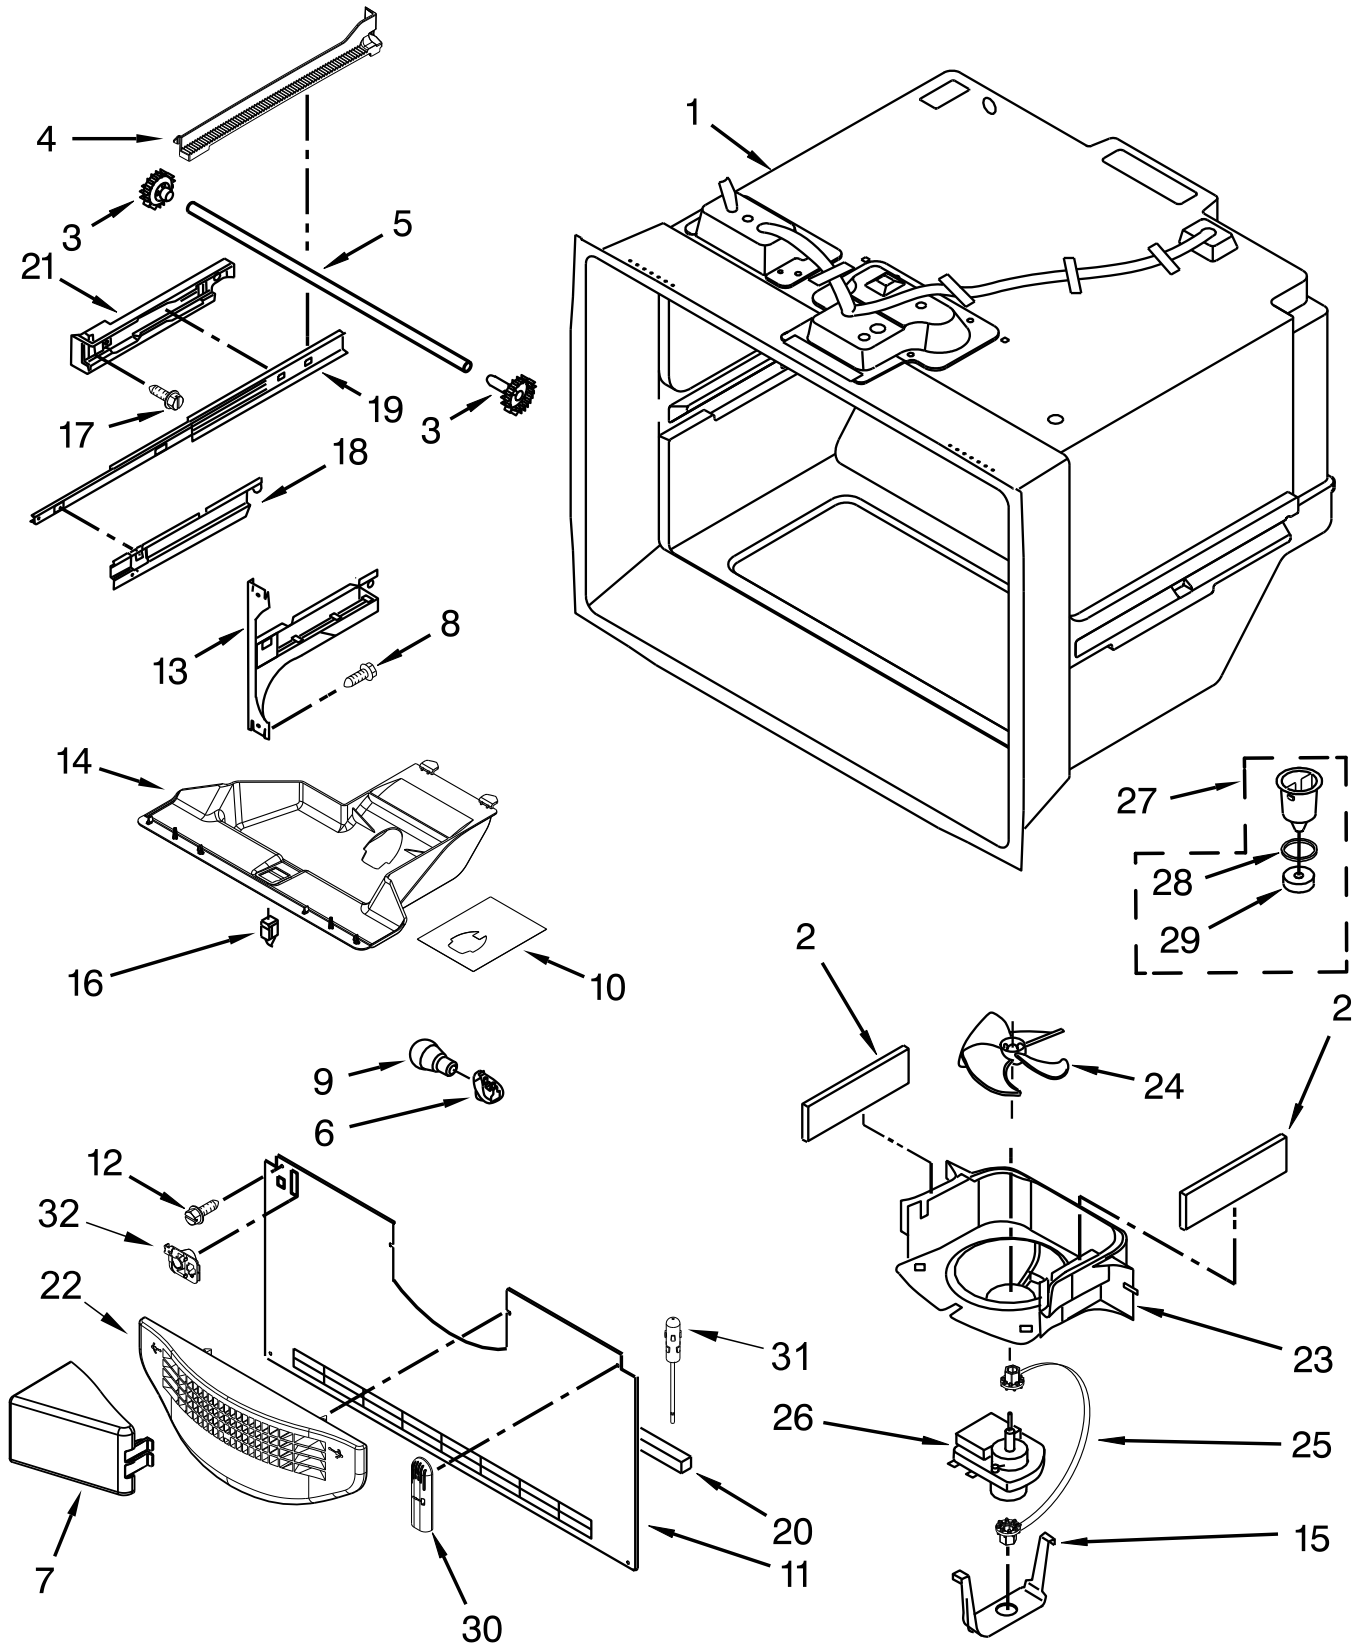

FREEZER LINER PARTS

FREEZER LINER PARTS

<u>Illus.</u> <u>No.</u>	<u>Part No.</u>	<u>Description</u>	<u>Illus.</u> <u>No.</u>	<u>Part No.</u>	<u>Description</u>	<u>Illus.</u> <u>No.</u>	<u>Part No.</u>	<u>Description</u>
1		Liner (Not A Serviceable Part)	13		Bracket, Door	22	13024803	Grille, Freezer Air
2	A3189392	Gasket, Foam		W10330994	Left Hand	23	13057901	Shroud, Evaporator Fan
3	12002497	Gear		W10330995	Right Hand	24	2169142	Blade, Fan
4		Rack, Side	14	W10277025	Module, Light	25	W10150583	Grommet, Fan Motor
	W10516605	Left Hand	15	13058002	Clip, Evaporator Motor	26	13062901	Motor, Evaporator
	W10516604	Right Hand	16	12466105	Switch, Light	27	W10662407	Assembly, Drain Funnel
5	12812903WD	Shaft, Rack	17	12990501	Screw	28	M0500703	Seal
6	12570701	Socket, Light	18		Cradle, Basket	29	B8381501	Gasket, Drain
7	W10157765	Diverter, Air		W10281115	Left Hand	30	12815301	Cover, Thermistor
8	12990521	Screw		W10281116	Right Hand	31	12791419SP	Thermistor
9	W10565137	Lamp, LED	19	13055901	Slide, Drawer	32	12932103	Guide, Fill Tube
10	W10277466	Foil, Housing	20	A3189396	Gasket			
11	W10308416	Cover, Evaporator	21		Adapter, Slide			
12	12990511	Screw		W10284692	Left Hand			
				W10284693	Right Hand