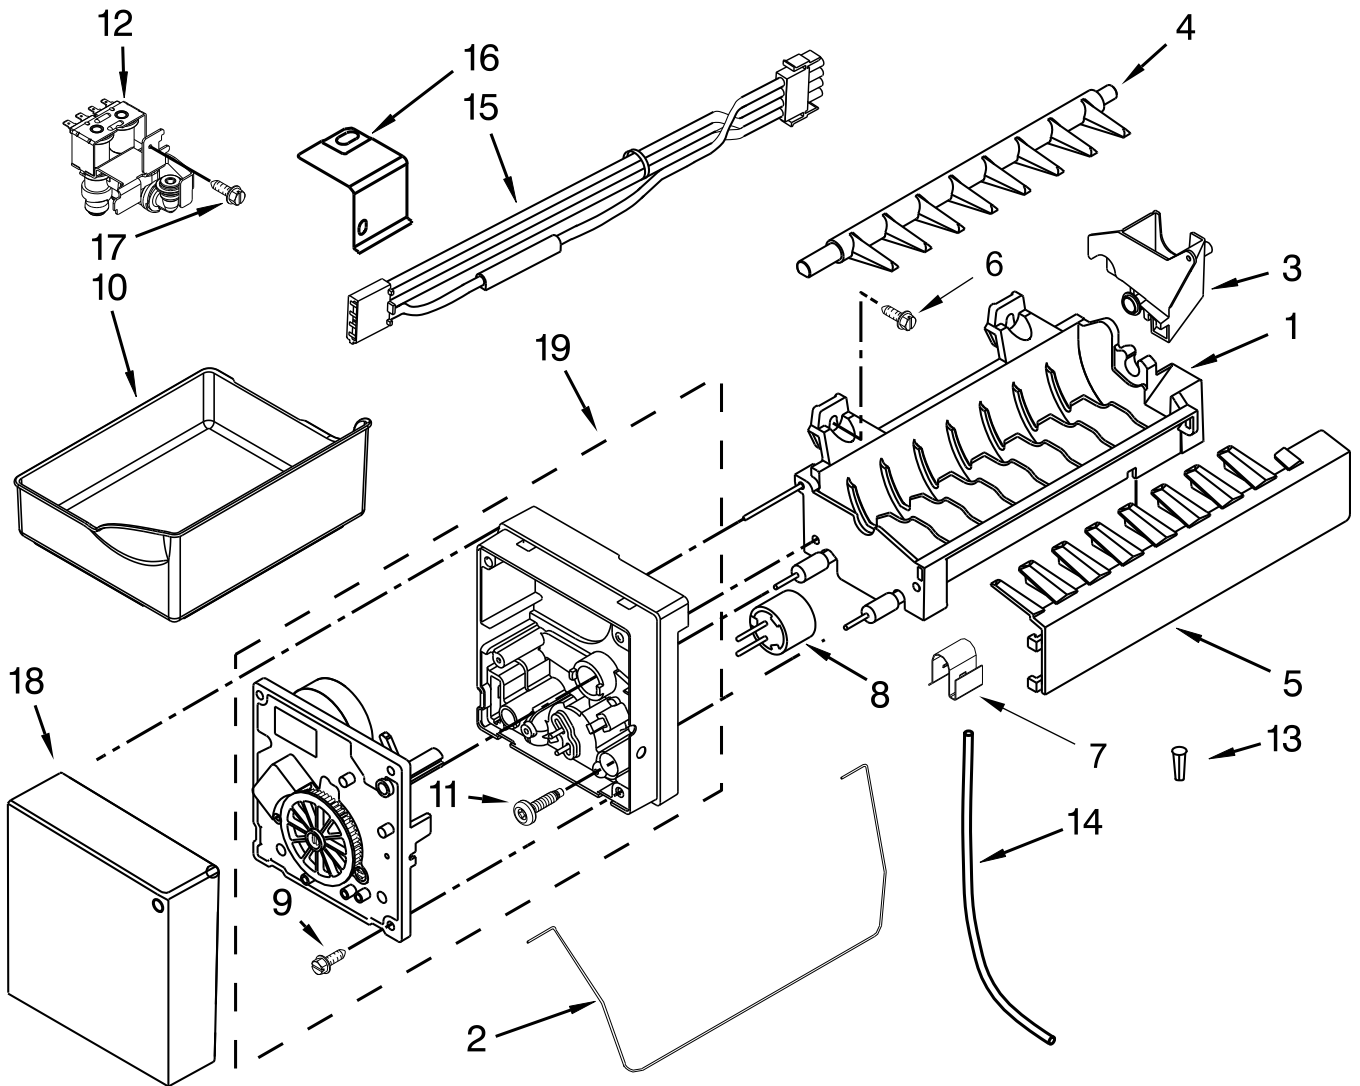

ICE MAKER PARTS

ICE MAKER PARTS

<u>Illus.</u> <u>No.</u>	<u>Part No.</u>	<u>Description</u>	<u>Illus.</u> <u>No.</u>	<u>Part No.</u>	<u>Description</u>	<u>Illus.</u> <u>No.</u>	<u>Part No.</u>	<u>Description</u>
1	W10300025	Assembly, Mold and Heater	10	W10171529N	Pan, Ice	19	W10281342	Assembly, Module And Motor
2	W10512602	Arm, Shut Off	11	8533917	Screw	100	W10469286	Assembly, Icemaker (Complete)
3	W10410073	Cup, Water Fill	12	W10420083	Valve, Water Inlet			Following Parts Not Illustrated
4	W10318914	Ejector	13	A3223101	Insert, Tube	10244904	10244904	Coupling
5	W10122563	Stripper, Ice	14	B5705333	Tubing, Plastic			
6	W10001240	Screw	15	W10458985	Harness, Ice Maker			
7	628379	Clip, Thermal Fuse	16	2256086	Bracket, Ice Maker			
8	W10290336	Thermostat	17	12991604	Screw			
9	489464	Screw	18	W10377174	Cover, Front