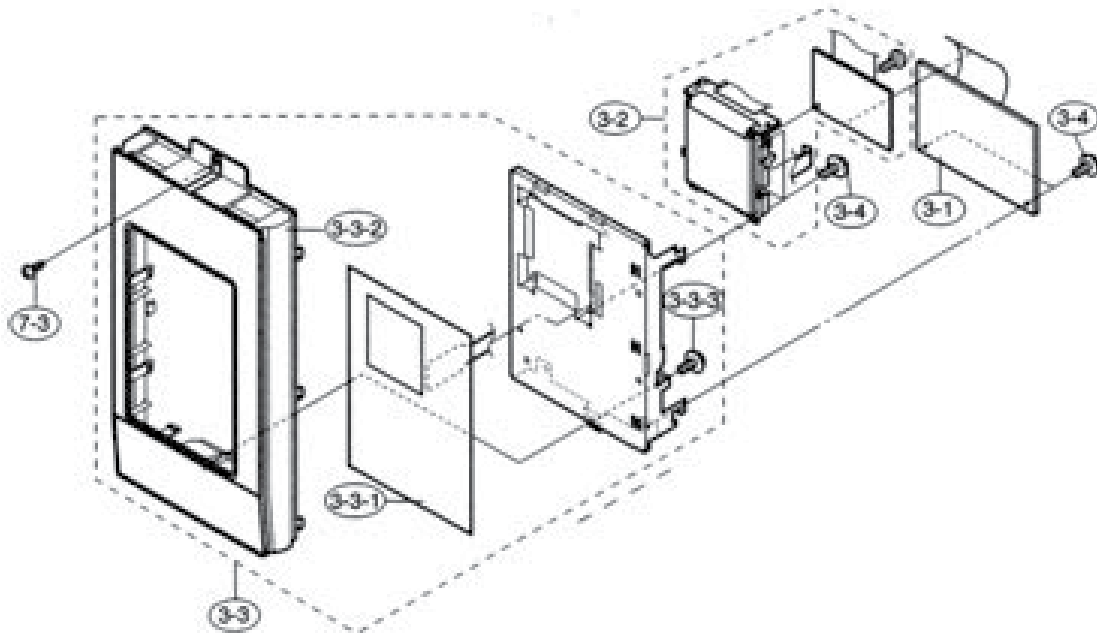

PMOR30 Microwave Control Panel Assembly

Item	Part #	Description
3-1	66168	POWER SUPPLY UNIT
3-2	66170	LSI UNIT
3-3	66183B	C/P SUB ASSEMBLY (BLACK)
	66183R	C/P SUB ASSEMBLY (ARCTIC)
	66183S	C/P SUB ASSEMBLY (STAINLESS)
3-3-1	66186B	KEY UNIT (BLACK)
	66186R	KEY UNIT (ARCTIC)
	66186S	KEY UNIT (STAINLESS)
3-3-2		NOT REPLACEABLE
3-3-3	66263	SCREW; 3 MM X 10 MM