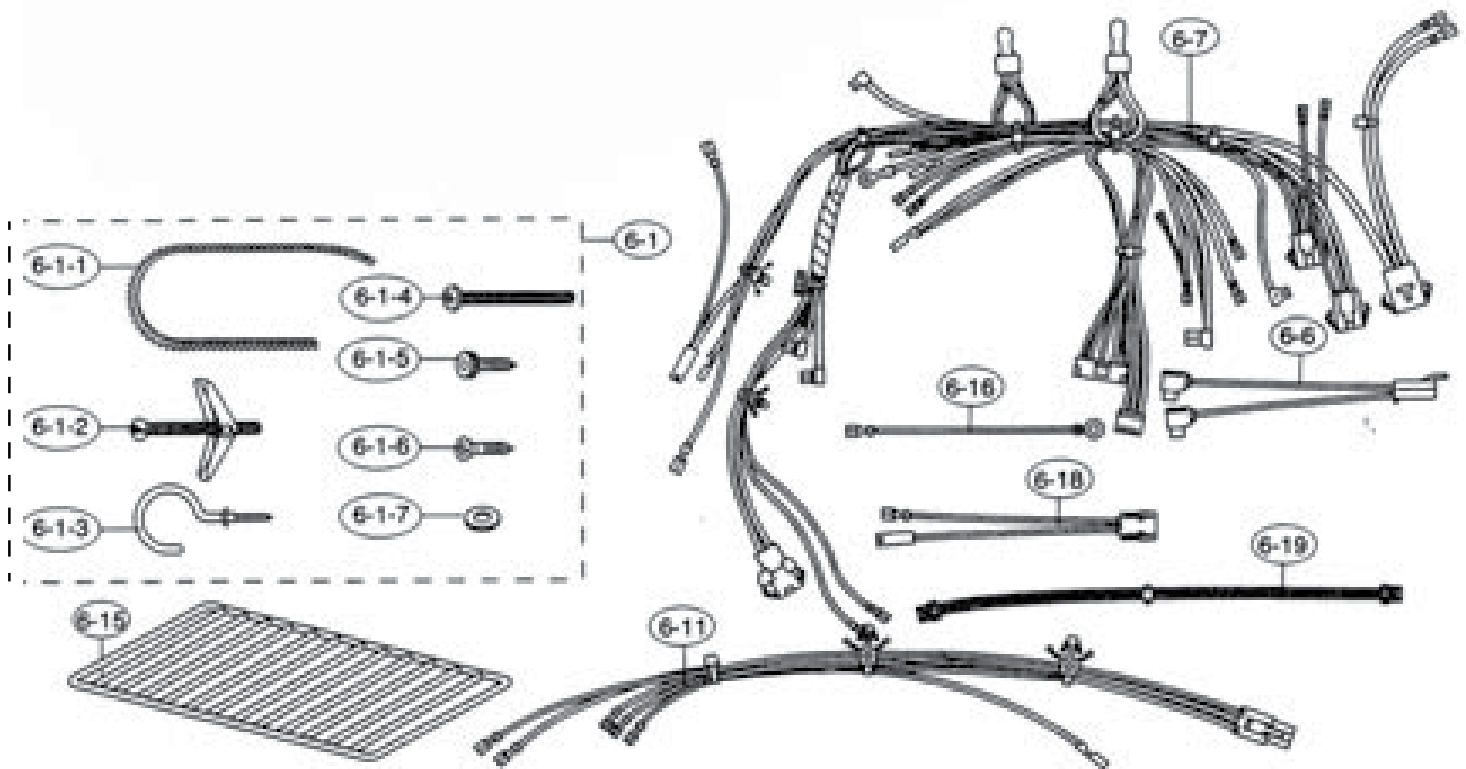

PMOR30 Miscellaneous

Item	Part #	Description
6-1	66167	INSTALLATION MATL ASSY
6-1-1	66197	GROMMET
6-1-2	66204	TOGGLE SCREW
6-1-3	66209	CORD HOLDER
6-1-4	66257	TOP CAB MTG SCREW
6-1-5	86904	COMMON SCREW AM
6-1-6	66267	WOOD SCREW
6-1-7	66268	WASHER
6-7	66188	MAIN WIRE HARNESS A

Item	Part #	Description
6-11	66189	LOW VOLTAGE HARNESS
6-15	66254	RACK
6-16	66237	SENSOR GROUND WIRE
6-18	66310	INVERTER WIRE ASSY
6-19	66187	PWM WIRE ASSY