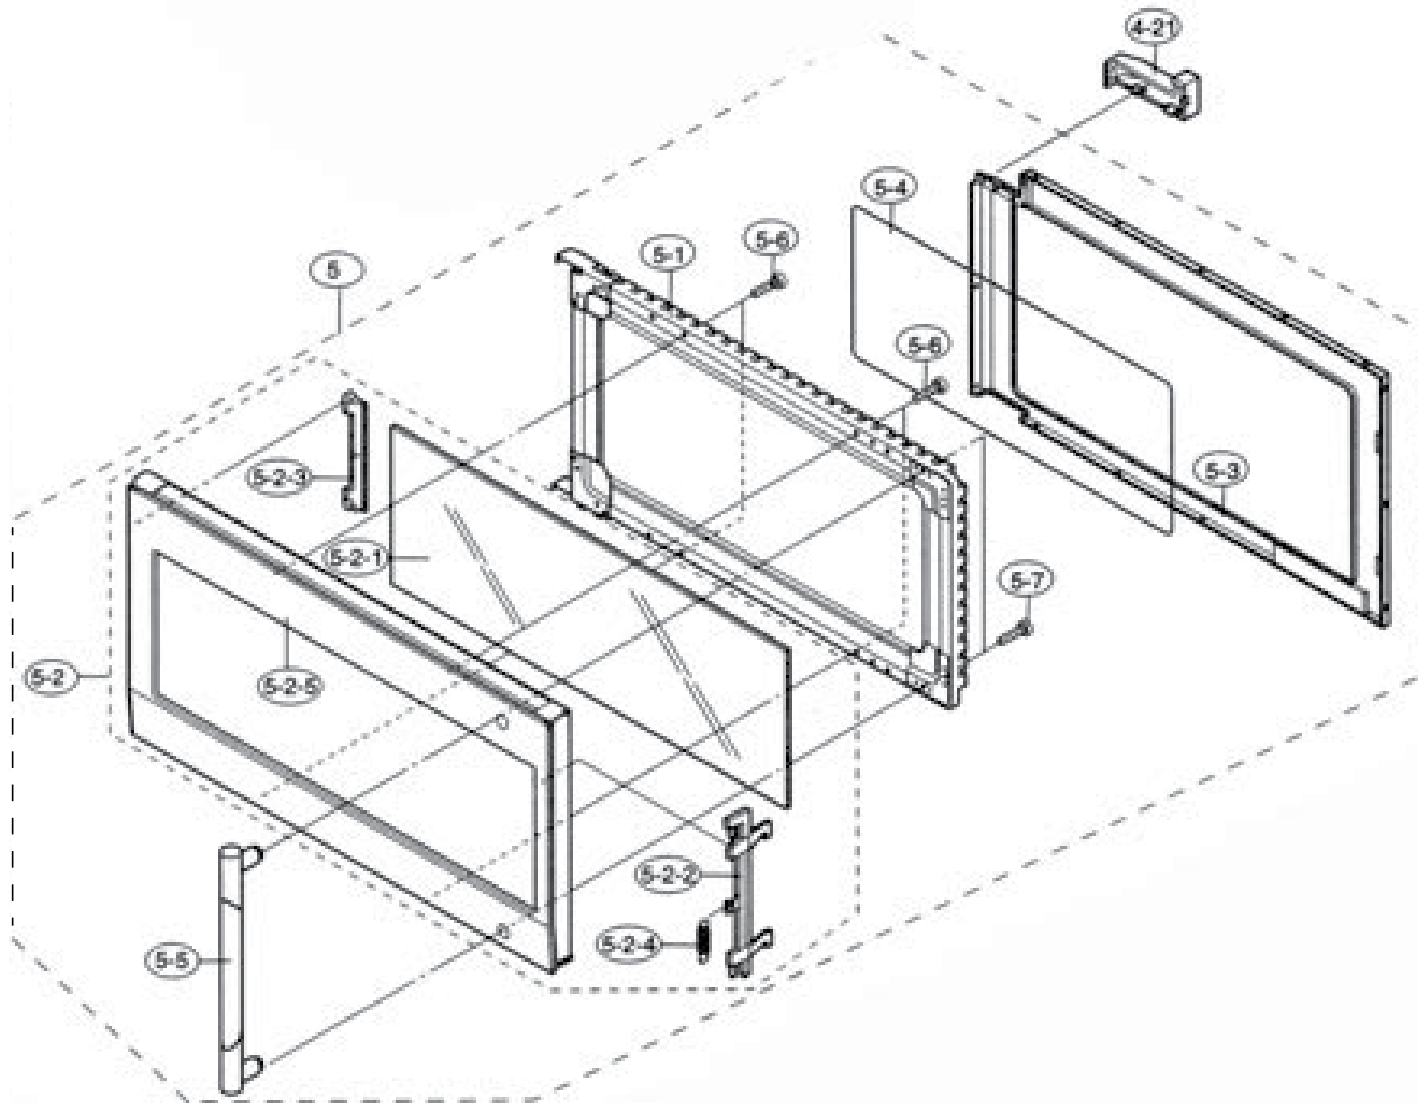

PMOR30 Microwave Door Assembly

Item	Part #	Description
5	66166B	DOOR ASSEMBLY (BLACK)
5	66166R	DOOR ASSEMBLY (ARCTIC)
5	66166S	DOOR ASSEMBLY (STAINLESS)
5-1	66305	DOOR PANEL ASSEMBLY*
5-2	66306	DOOR FRAME ASSEMBLY*
5-2-1	66229	FRONT DOOR GLASS
5-2-2	66199	LATCH HEAD
5-2-3	66200	DOOR STOPPER
5-2-4	86786	LATCH SPRING
5-2-5		NOT REPLACEABLE

* Order item 5

Item	Part #	Description
5-3	66174	CHOKE COVER ASSEMBLY
5-4	66232	SEALER FILM
5-5	66181B	DOOR HANDLE ASSEMBLY (BLACK, STAINLESS)
	66181R	DOOR HANDLE ASSEMBLY (ARCTIC)
5-6	66261	TAPPING SCREW STEEL
5-7	66262	TAP SCREW