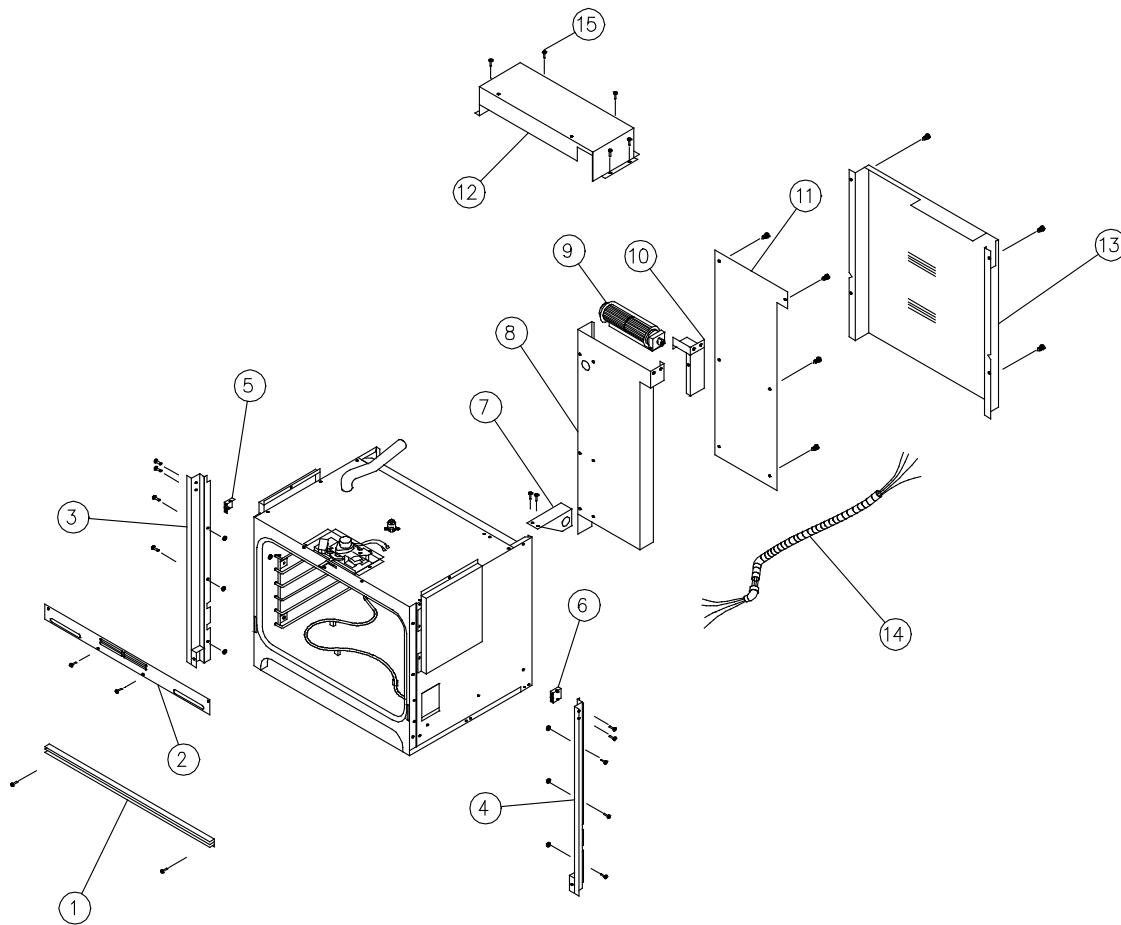

PCS1xx Single Oven Case Assembly

Item	PCS127	PCS130	Description
1	82990x¹	82229x¹	EXHAUST GRILL
2	26609B²	26638B²	CELL INTAKE VENT
	36830B³	36829B³	CELL INTAKE VENT
3	27665x¹	27665x¹	TRIM POST, LEFT
4	27664x¹	27664x¹	TRIM POST, RIGHT
5	86676	86676	BEZEL MOUNTING BRACKET, LEFT
6	86675	86675	BEZEL MOUNTING BRACKET, RIGHT
7	26584	26584	CONDUIT BRACKET
8	27427	26656	EXHAUST DUCT
9	82986	82986	COOLING FAN
10	36283	36283	EXHAUST DIVIDER
11	26580	26658	EXHAUST DUCT COVER
12	26600	26635	TOP COVER REAR
13	27471	27476	BACK COVER
14	26420	26420	CONDUIT
15	83011	83011	SCREW
-	83555	83555	WASHER, FIBER (not shown)
-	83571	83571	SCREW, EXHAUST, GRILL, SILVER (not shown)
-	83263	83263	SCREW, EXHAUST, GRILL, BLACK (not shown)

¹Specify color B = Black, R = Arctic, S = Stainless

²Single wall ovens before Rev F.

³Single wall ovens Rev F and later.