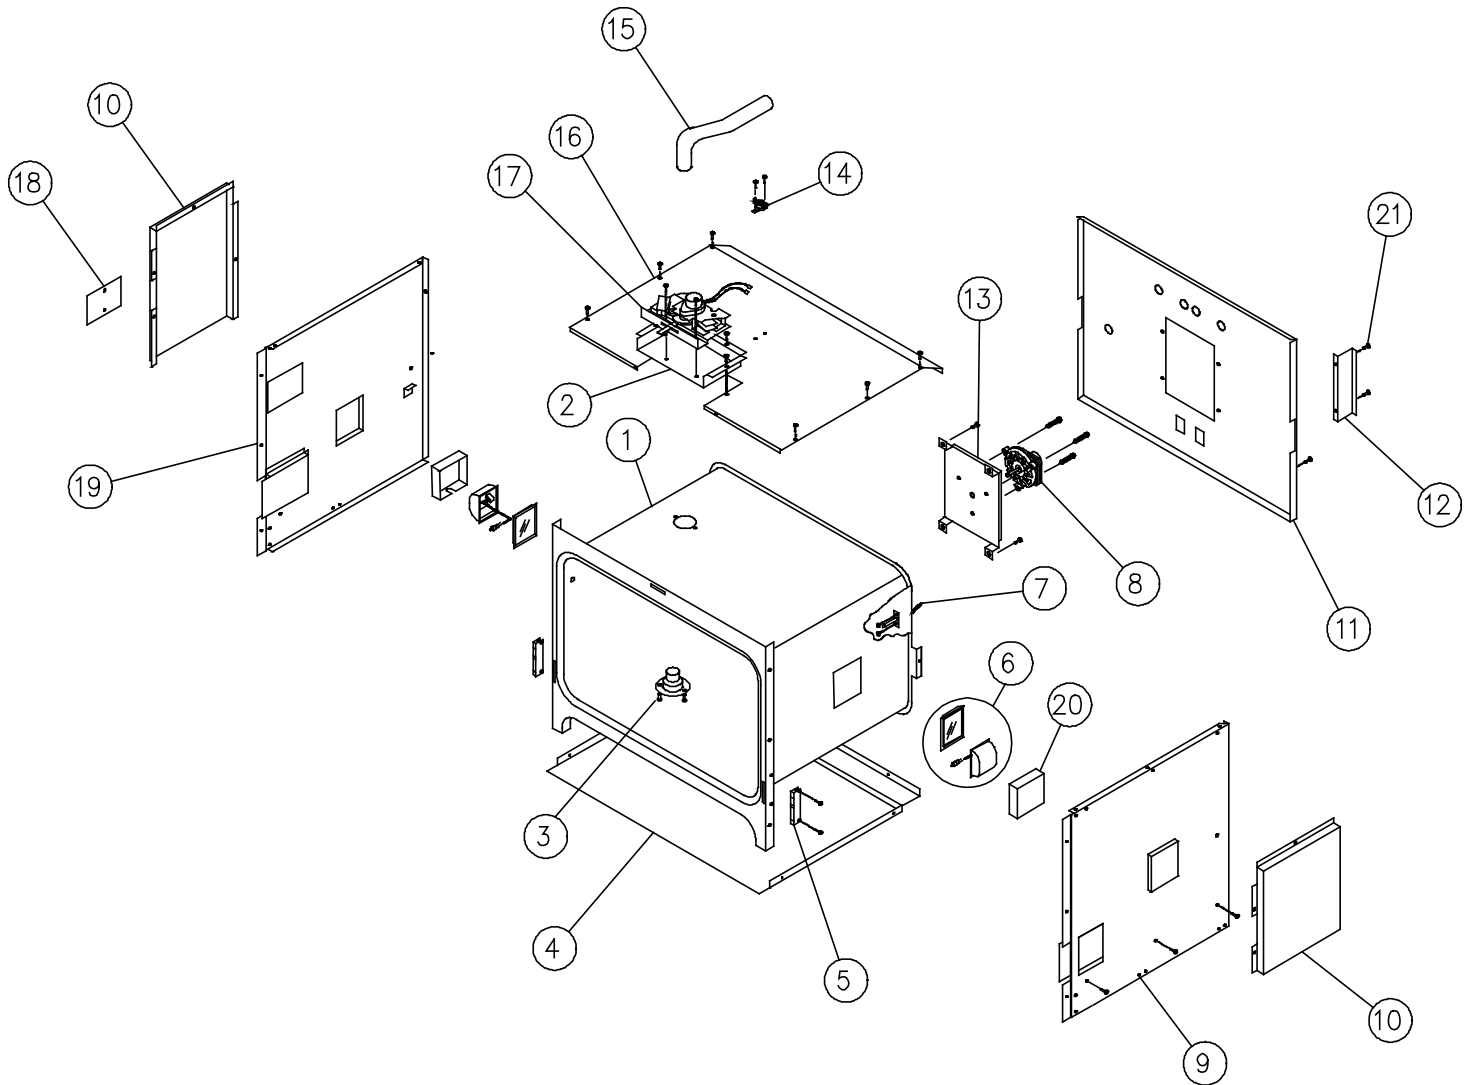

PCS1xx Single Oven Cell Assembly

Item	PCS127	PCS130	Description
1	NA	NA	CELL (not replaceable)
2	26598	26598	LATCH PLATE
3	82826	82826	SMOKE ELIMINATOR
4	26597	26633	CASE BOTTOM
5	82851	82851	ROLLER HINGE
6	62175¹	62175¹	HALOGEN LIGHT ASSY¹
7	62593	62593	SENSOR
8	82647	82647	CONVECTION MOTOR
9	27600	27600	CASE SIDE RIGHT
10	36309	36309	SIDE HEAT SHIELD

Item	PCS127	PCS130	Description
11	36281	36282	CASE BACK
12	26606	26606	STIFFENER BRKT
13	36280	36280	MTR MTG PLATE
14	62775	62775	THERMAL SWITCH
15	82695	82695	EXHAUST TUBE
16	26581	26581	CASE TOP
17	86166	86166	DOOR LATCH
18	36279	36279	MEAT PROBE COVER
19	27599	27599	CASE SIDE LEFT
20	36105	36105	HEAT SHIELD
21	83011	83011	SCREW

¹Order part number 86573 for light bulb alone.