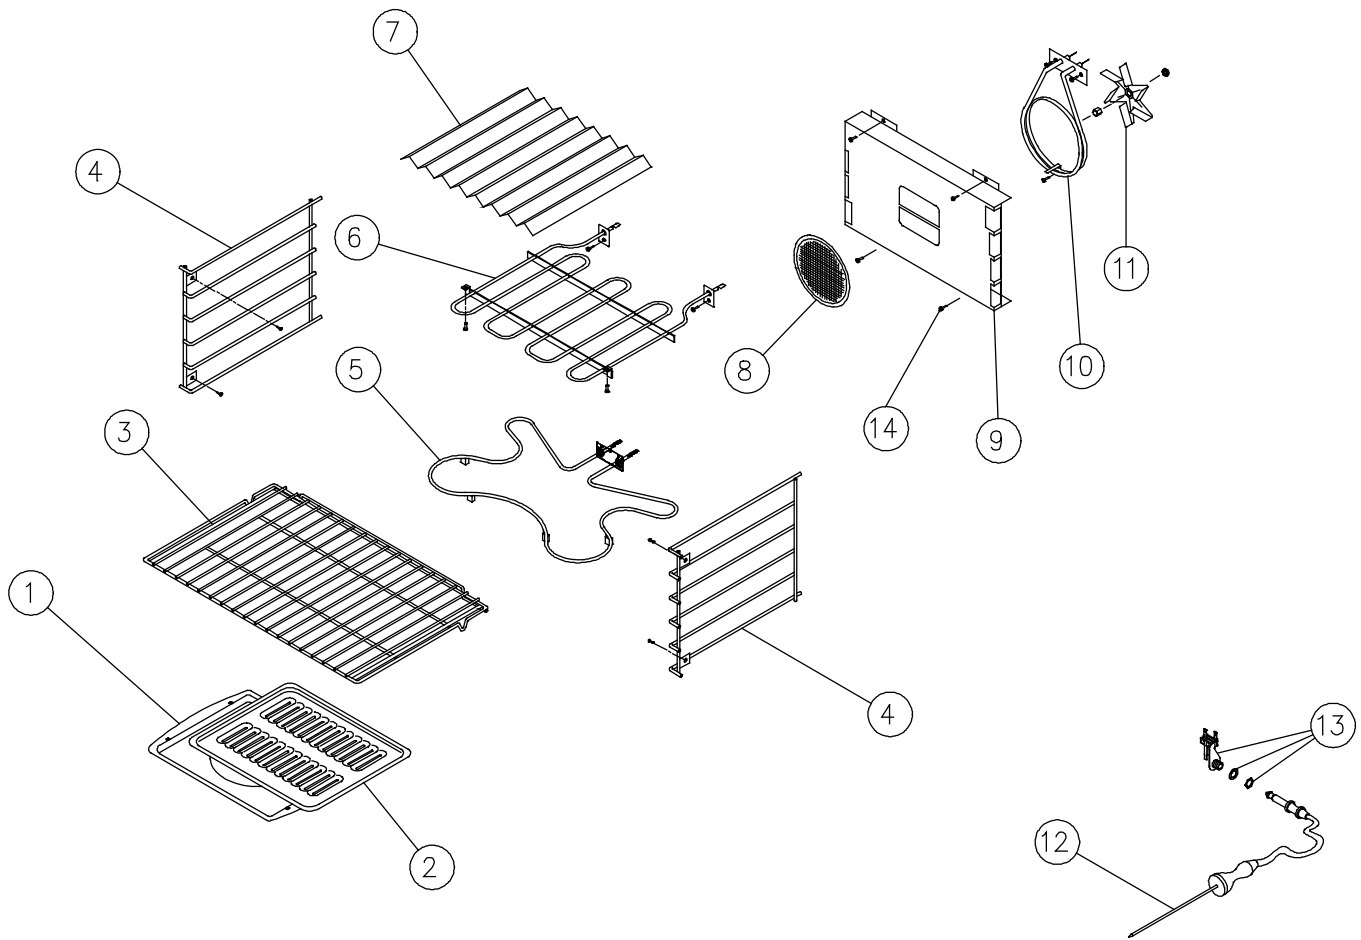

PCS1xx Single Oven Components

Item	PCS127	PCS130	Description
1	82107	82107	BROIL PAN
2	82106	82106	BROIL COVER
3	62137	62139	OVEN RACK
	72767	72915	GLIDERACK OVEN RACK
4	82650	82650	SUPPORT, RACK
5	62636	62637	BAKE ELEMENT
6	62723	62723	BROIL ELEMENT
7	36509	36509	BROIL REFLECTOR

Item	PCS127	PCS130	Description
8	82891	82891	FILTER CONVECTION
9	36486P	36486BP	CONVECTION BAFFLE
10	82377	82377	CONVECTION ELEMENT
11	82651	82651	CONV FAN BLADE
12	62713	62713	MEAT PROBE
13	62714	62714	PROBE SOCKET
14	83534	83534	CELL SCREW