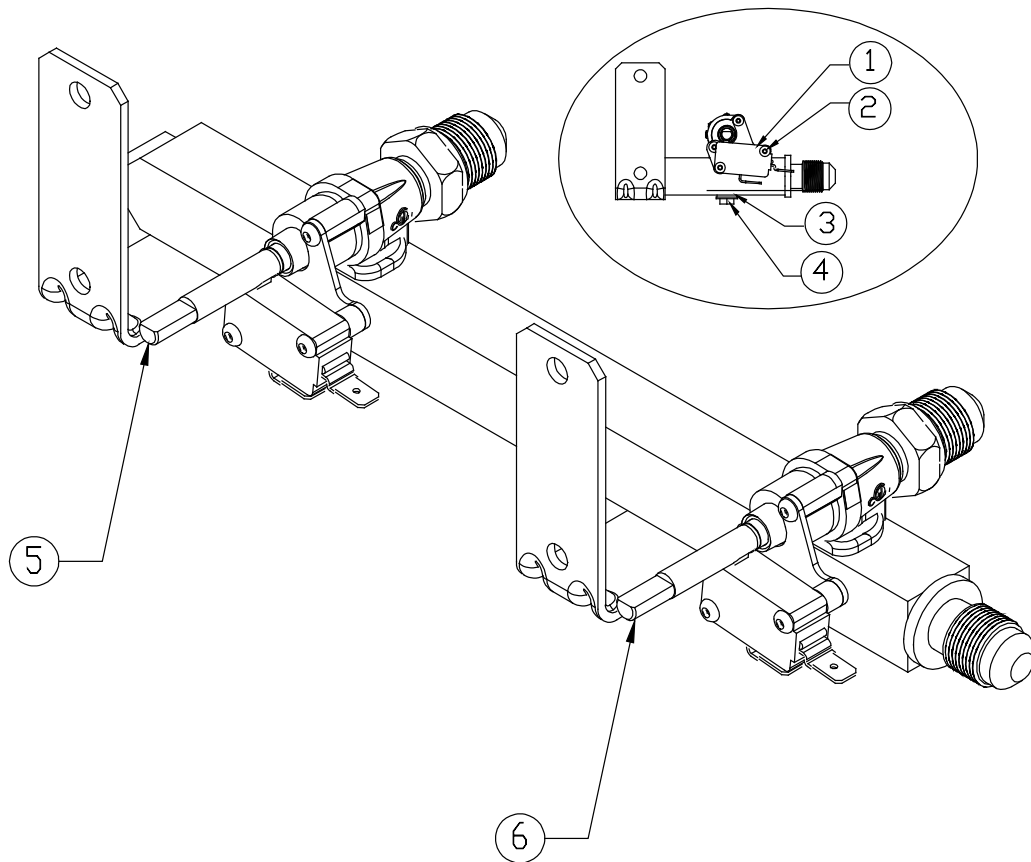

dacor®

The Life of the Kitchen.®

PARTS CATALOG

OBSB162 Side Burner

Page #	Description
2	OBSB162 Assembly
3	OBSB162 Assembly Parts List
4	OBSB162 Manifold Assembly

Revised 04-30-2013

OBSB162 Side Burner Assembly

OBSB162 Side Burner Parts

Item	Part #	Description
1	700601E	Asy, Control Panel
2	700604NG	Asy, Manifold, NG
2	700604LP	Asy, Manifold, LP
3	700754	Asy, Spill Tray
4	72231	Burner Cap
5	102493	Wire Harness (Not Shown)
6	83141	Strain Relief Bushing
7	72265	Power Supply Cord
8	101675	Bracket Adapter
9	102363	Flare Connector, 3/8 - 3/4, NPT
10	83571	Screw, TRS HD, #8 x 1/2"
11	N/A	Chassis
12	N/A	Rear Panel
13	100121	Asy, LED
14	72436SB	Grate Pack, 14"
15	72649NGSL	Burner Base, NG
15	72649LPSL	Burner Base, LP
16	83308	Keps Nut, #6-32
17	102101	Screw, Phil, 10-32 x 1/2", SS
18	83539	Ball Stud
19	83009	Keps Nut, #10-24
20	83619	Screw, WFR HD, #8 x 3/8", SS
21	72634	Reignition Module, Single Point
22	N/A	Igniter Mounting Plate
23	102469	Screw, #8 Phillips Head 3/4, Type B
24	100127-03	Knob, Illuminated, BBQ
25	83483	Screw, C'Sink Phil, #6-32 x 5/8", SST
26	83263	Screw, Phil HD, #8 x 3/8"
27	83001	Screw, Phil Pan HD, 8-32 x 1/4"
28	83192	Nut, Hex, 8-32 Keps SST
29	83408	Screw, Phil Pan #8-32 x 3/4"
30	102063	Main Manifold Flex Tubing
31	102286	Gas Tube, Side Burner, RR
32	102287	Gas Tube, Side Burner, FR
33	100122CH	Trim Ring, Chrome
34	72920	LED, Holder
35	72945CH	Dacor Logo
36	N/A	Control Sub-Panel
37	700597NG	Asy, Regulator, NG
37	72310	Asy, Regulator, LP
37	700597LP	Asy, Regulator, LP (Whole House LP System)
38	72386	Igniter
-	106465	Ignitor Wire Set (Not Shown)

OBSB162 Side Burner Manifold Assembly

Item	Part # NG	Part # LP	Description
1	76129	76129	Switch, Valve
2	102165	102165	Screw, Switch Mounting
3	102163	102163	O-Ring, Valve Mounting
4	102164	102164	Screw, Valve Mounting
5	102088NG	102088LP	Valve, Side Burner, Left Front
6	102089NG	102089LP	Valve, Side Burner, Right Front