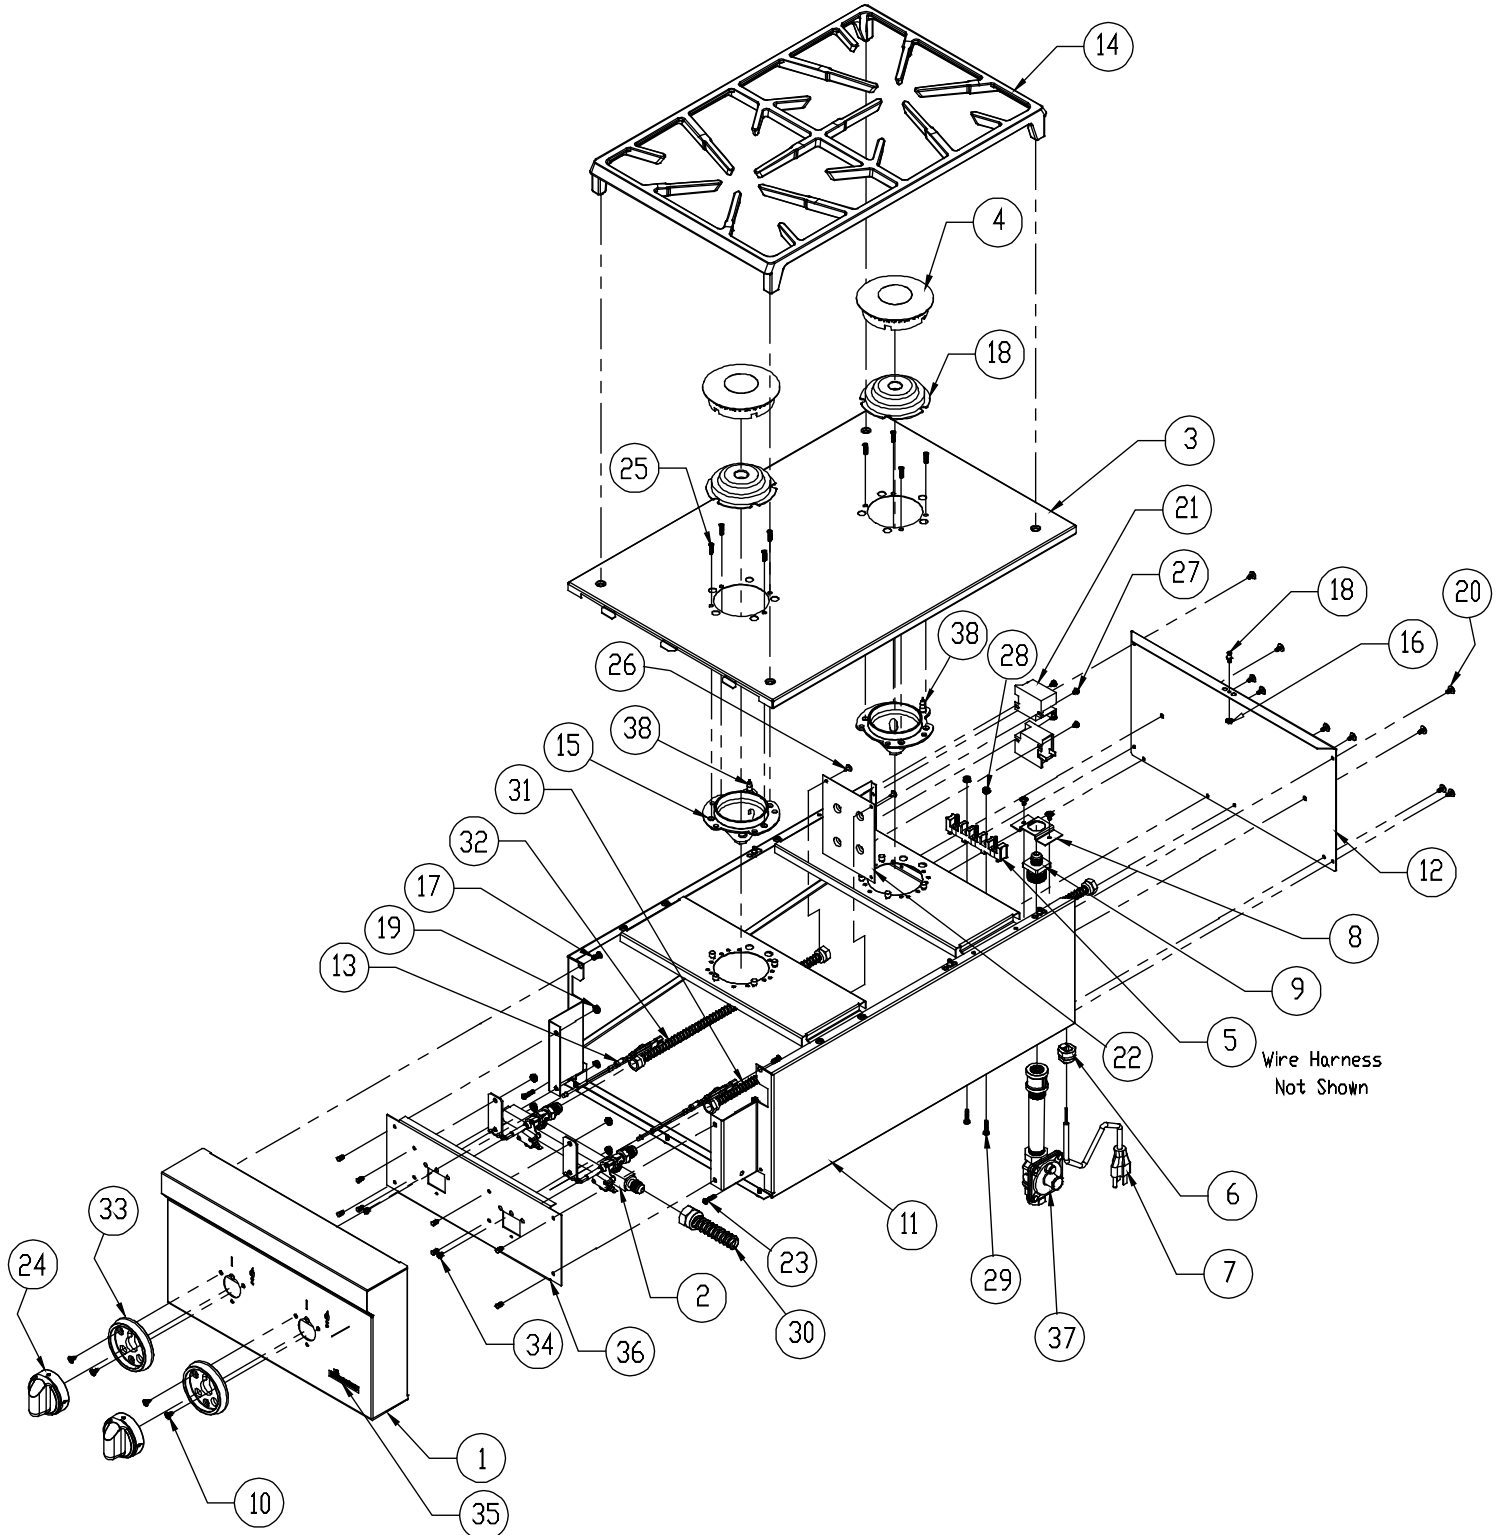

dacor®

The Life of the Kitchen.®

PARTS CATALOG

OBSB162 Side Burner

Page #	Description
2	OBSB162 Assembly
3	OBSB162 Assembly Parts List
4	OBSB162 Manifold Assembly

Revised 04-30-2013

OBSB162 Side Burner Assembly

OBSB162 Side Burner Parts

Item	Part #	Description
1	700601E	Asy, Control Panel
2	700604NG	Asy, Manifold, NG
2	700604LP	Asy, Manifold, LP
3	700754	Asy, Spill Tray
4	72231	Burner Cap
5	102493	Wire Harness (Not Shown)
6	83141	Strain Relief Bushing
7	72265	Power Supply Cord
8	101675	Bracket Adapter
9	102363	Flare Connector, 3/8 - 3/4, NPT
10	83571	Screw, TRS HD, #8 x 1/2"
11	N/A	Chassis
12	N/A	Rear Panel
13	100121	Asy, LED
14	72436SB	Grate Pack, 14"
15	72649NGSL	Burner Base, NG
15	72649LPSL	Burner Base, LP
16	83308	Keps Nut, #6-32
17	102101	Screw, Phil, 10-32 x 1/2", SS
18	83539	Ball Stud
19	83009	Keps Nut, #10-24
20	83619	Screw, WFR HD, #8 x 3/8", SS
21	72634	Reignition Module, Single Point
22	N/A	Igniter Mounting Plate
23	102469	Screw, #8 Phillips Head 3/4, Type B
24	100127-03	Knob, Illuminated, BBQ
25	83483	Screw, C'Sink Phil, #6-32 x 5/8", SST
26	83263	Screw, Phil HD, #8 x 3/8"
27	83001	Screw, Phil Pan HD, 8-32 x 1/4"
28	83192	Nut, Hex, 8-32 Keps SST
29	83408	Screw, Phil Pan #8-32 x 3/4"
30	102063	Main Manifold Flex Tubing
31	102286	Gas Tube, Side Burner, RR
32	102287	Gas Tube, Side Burner, FR
33	100122CH	Trim Ring, Chrome
34	72920	LED, Holder
35	72945CH	Dacor Logo
36	N/A	Control Sub-Panel
37	700597NG	Asy, Regulator, NG
37	72310	Asy, Regulator, LP
37	700597LP	Asy, Regulator, LP (Whole House LP System)
38	72386	Igniter
-	106465	Ignitor Wire Set (Not Shown)

OBSB162 Side Burner Manifold Assembly

Item	Part # NG	Part # LP	Description
1	76129	76129	Switch, Valve
2	102165	102165	Screw, Switch Mounting
3	102163	102163	O-Ring, Valve Mounting
4	102164	102164	Screw, Valve Mounting
5	102088NG	102088LP	Valve, Side Burner, Left Front
6	102089NG	102089LP	Valve, Side Burner, Right Front