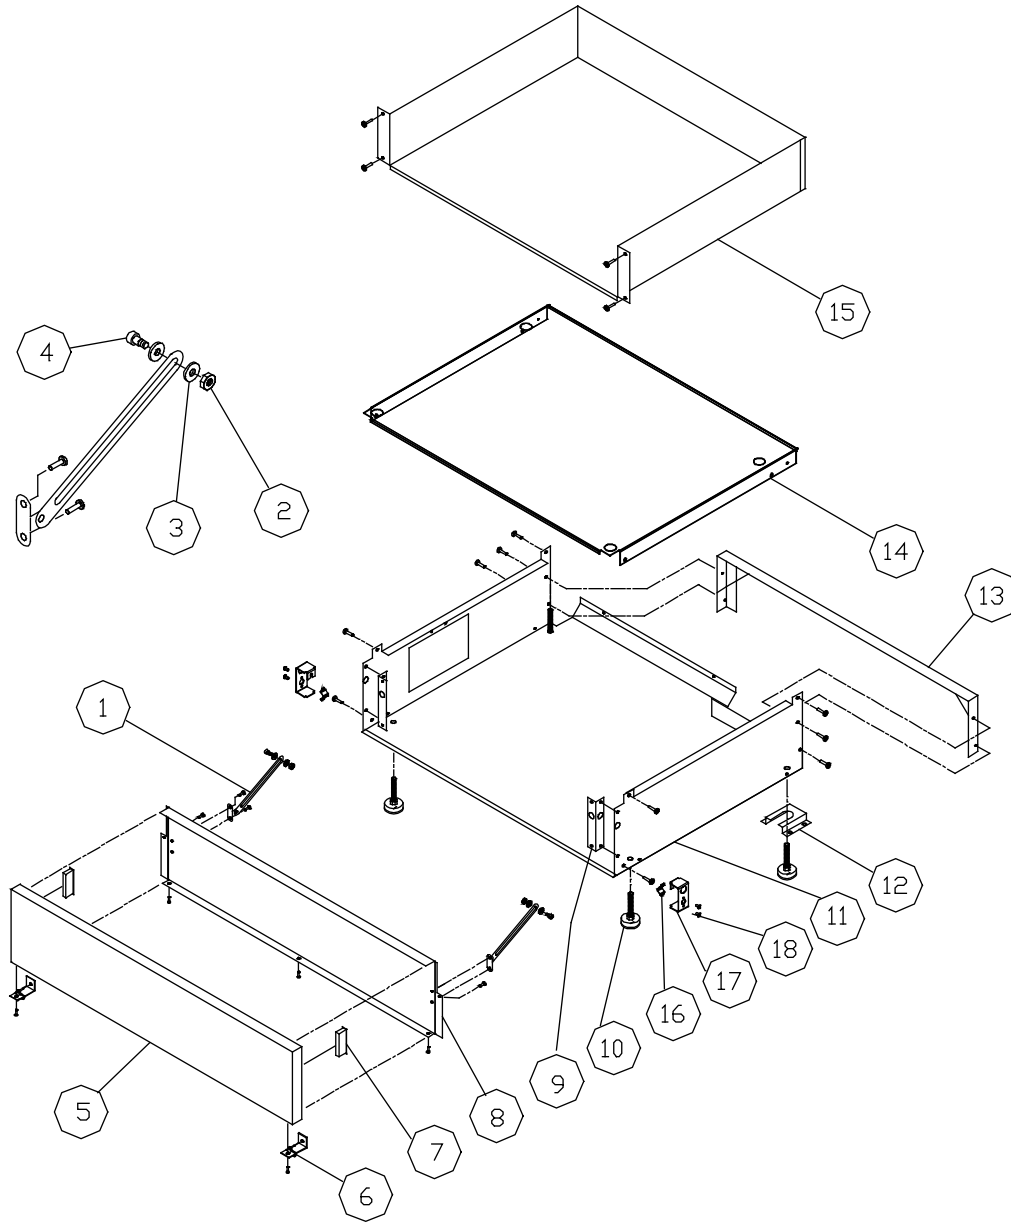

MRE30S Base Assembly

Item	Part #	Description
1	83068	Storage Panel Support
2	83048	Hex Nut Keps 8-32
3	83194	Washer .50 x .191 x .06
4	83220	Screw .19 x .19 Socket Shoulder
5	26144S	Storage Panel
6	83044	Storage Panel Hinge
7	83237	Magnetic Latch
8	26241S	Kick Panel Liner
9	26052	Mtg Bracket, Storage Compartment

Item	Part #	Description
10	83359	Leveler, 1/2"-13 x 2-1/2
11	27144	Base Assy
12	26041	Anti-Tip Bracket
13	27048	Stiffener Assy
14	36865	Exhaust Plate
15	27068B	Storage Compartment Assy
16	83540	Ball Stud Catch
17	26104	Latch Mtg Bracket
18	83262	Rivet, .13 x .25