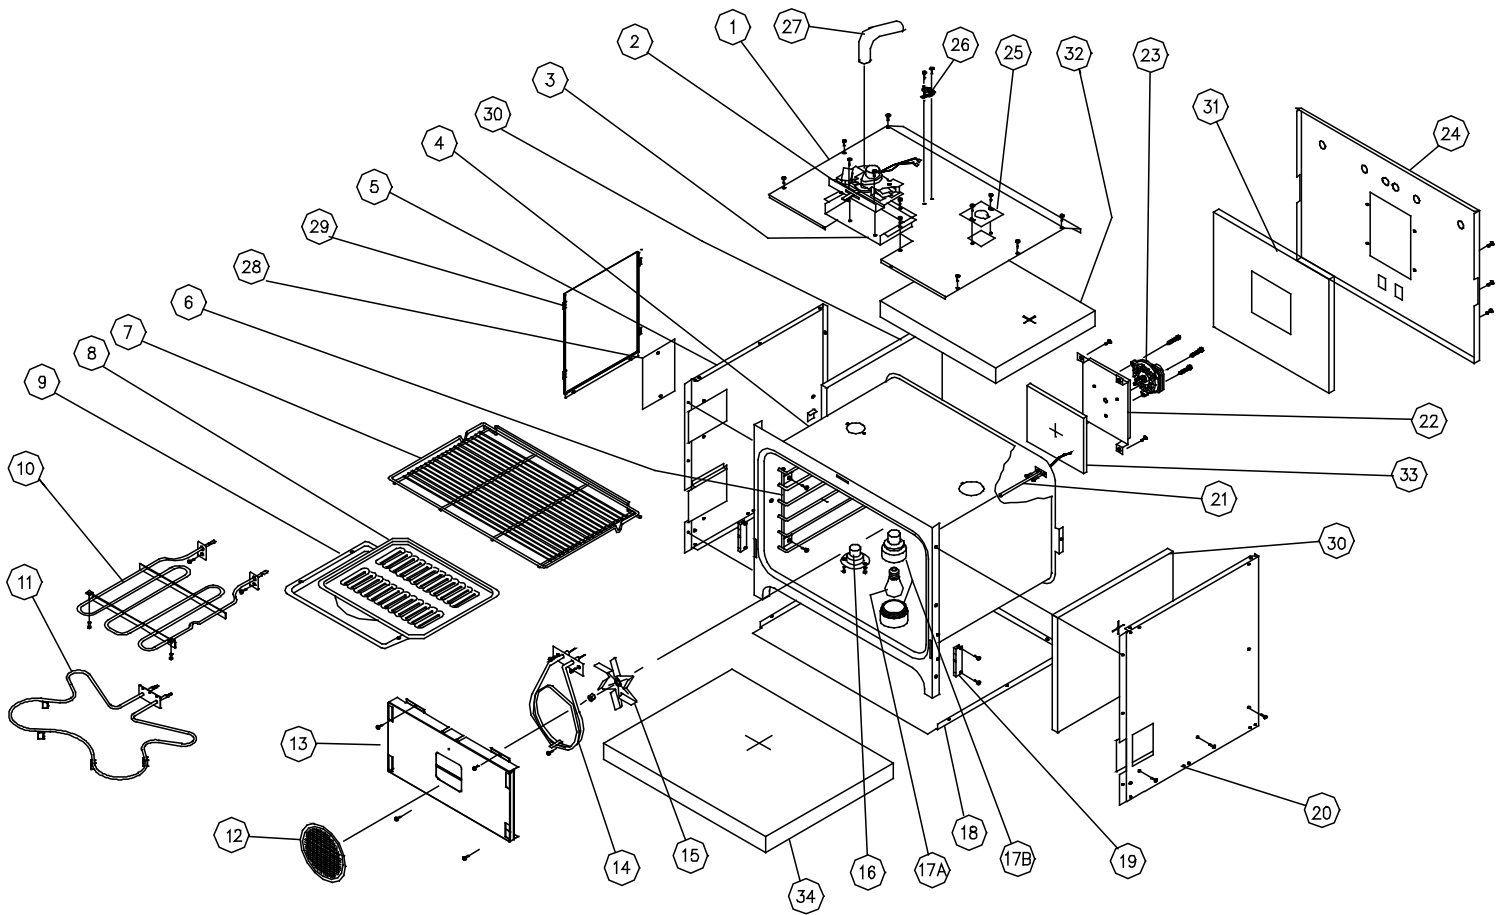

MRE30S Cell Assembly

Item	Part #	Description
1	-----	Case Top *
2	86166	Door Latch Mechanism
3	26598	Latch Plate
4	27791	Weld Assy
5	-----	Case Side Assembly *
6	82650	Support Rack
7	82230	Oven Rack
8	82106	Porcelain Grill
9	82107	Porcelain Pan
10	82817	Broil Element, 3000W
11	62637	Bake Element
12	82891	Convection Filter
13	36816BP	Convection Baffle
14	82377	Convection Element
15	82651	Convection Fan Blade
16	82826	Smoke Eliminator
17A	82089	Light Bulb, 40W
17B	701750	Light Service Kit

Item	Part #	Description
18	-----	Case Bottom *
19	82851	Hinge Receptacle
20	-----	Case Side Assembly *
21	86663	Temperature Sensor
22	36280	Mounting Plate
23	82647	Convection Motor
24	-----	Case Back *
25	26560	Light Cover Plate
26	82987	High Limit Switch
27	72461	Smoke Tube
28	36279	Meat Probe Cover
29	36309	Light Cover
30	-----	Insulation Cell Side *
31	-----	Insulation Cell Back *
32	-----	Insulation Cell Top *
33	-----	Insulation Convection Motor *
34	-----	Insulation Bottom *

* Part not replaceable

Part no longer available? Contact Dacor: (800) 793-0093 ex. 3814