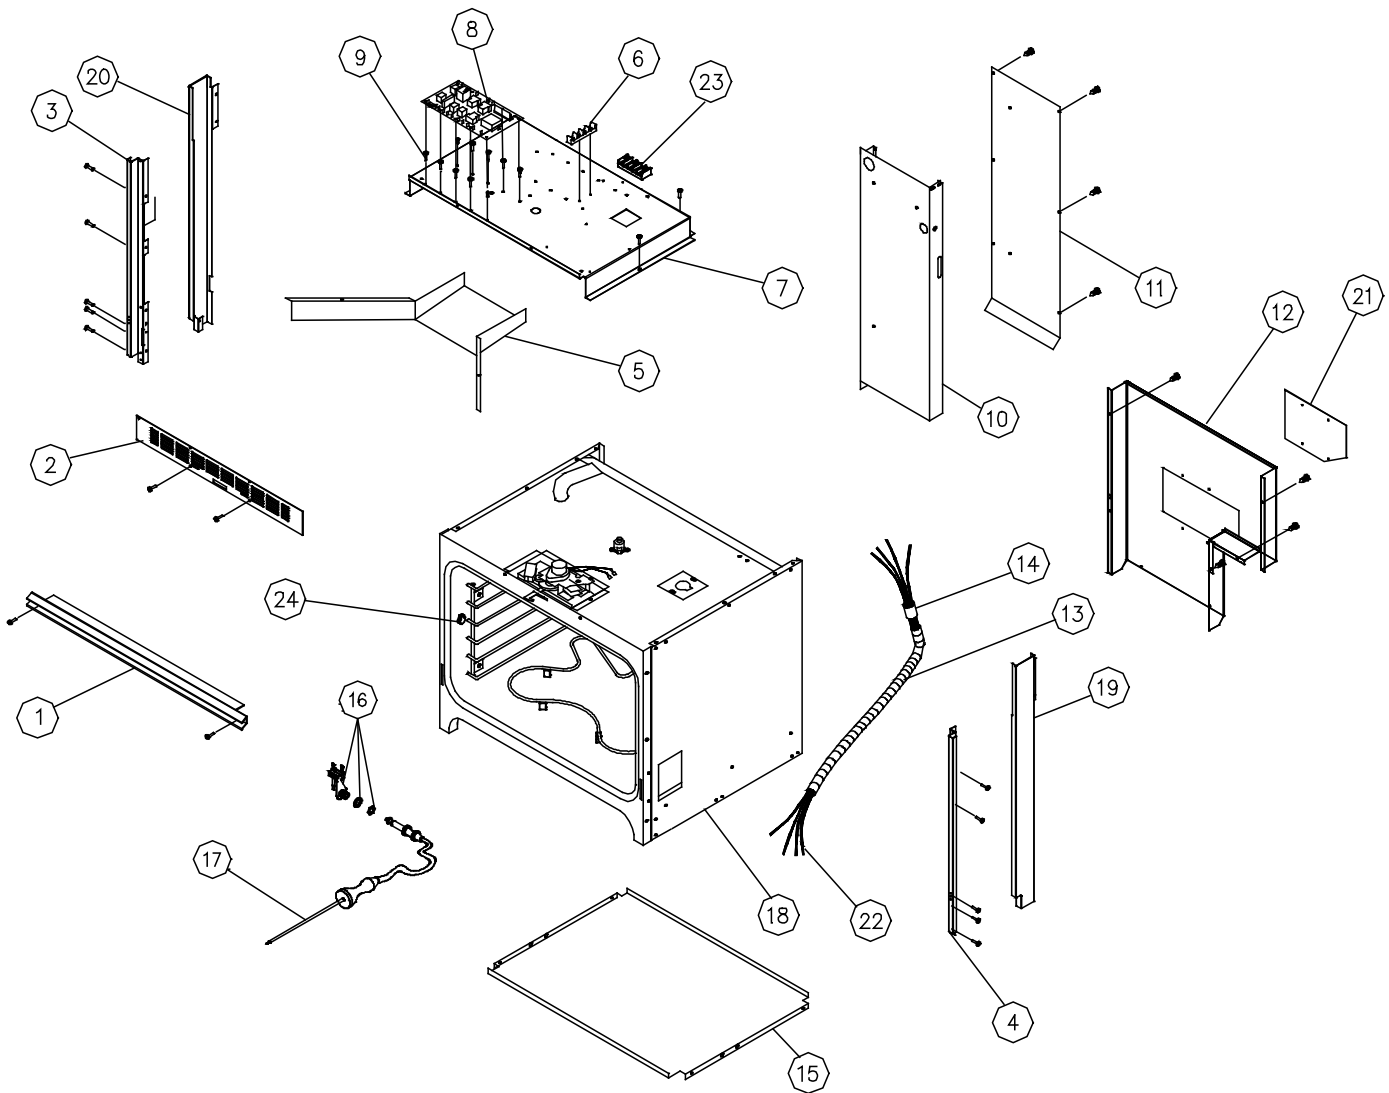

MRE30S Oven Case Assembly

Item	Part #	Description
1	26069S	Exhaust Grill
2	36819	Intake Grill
3	36820	Trim Post LH
4	36821	Trim Post RH
5	27455	Transition Duct
6	83556	Terminal Block
7	36546	Sub-chassis
8	82127	Relay PCB
9	83538	Nylon Support
10	26085	Exhaust Duct
11	26084	Cover Exhaust Duct
12	-----	Back Cover Assembly *

Item	Part #	Description
13	26420	Conduit 1/2" Flex Cut x 60°
14	83059	Connector, 1/2" Flex Straight
15	26034	Storage, Heat Shield
16	62714	Meat Probe Socket
17	62713	Meat Probe
18	-----	Oven Assembly *
19	13426S	3" Side Panel Assy RH
20	13425S	3" Side Panel Assy LH
21	36912	Back Cover Plate
22	72380	Wiring Harness
23	62052	Terminal Block
24	72171	Meat Probe Receptacle W/Cover

* Part not replaceable

Part no longer available? Contact Dacor: (800) 793-0093 ex. 3814