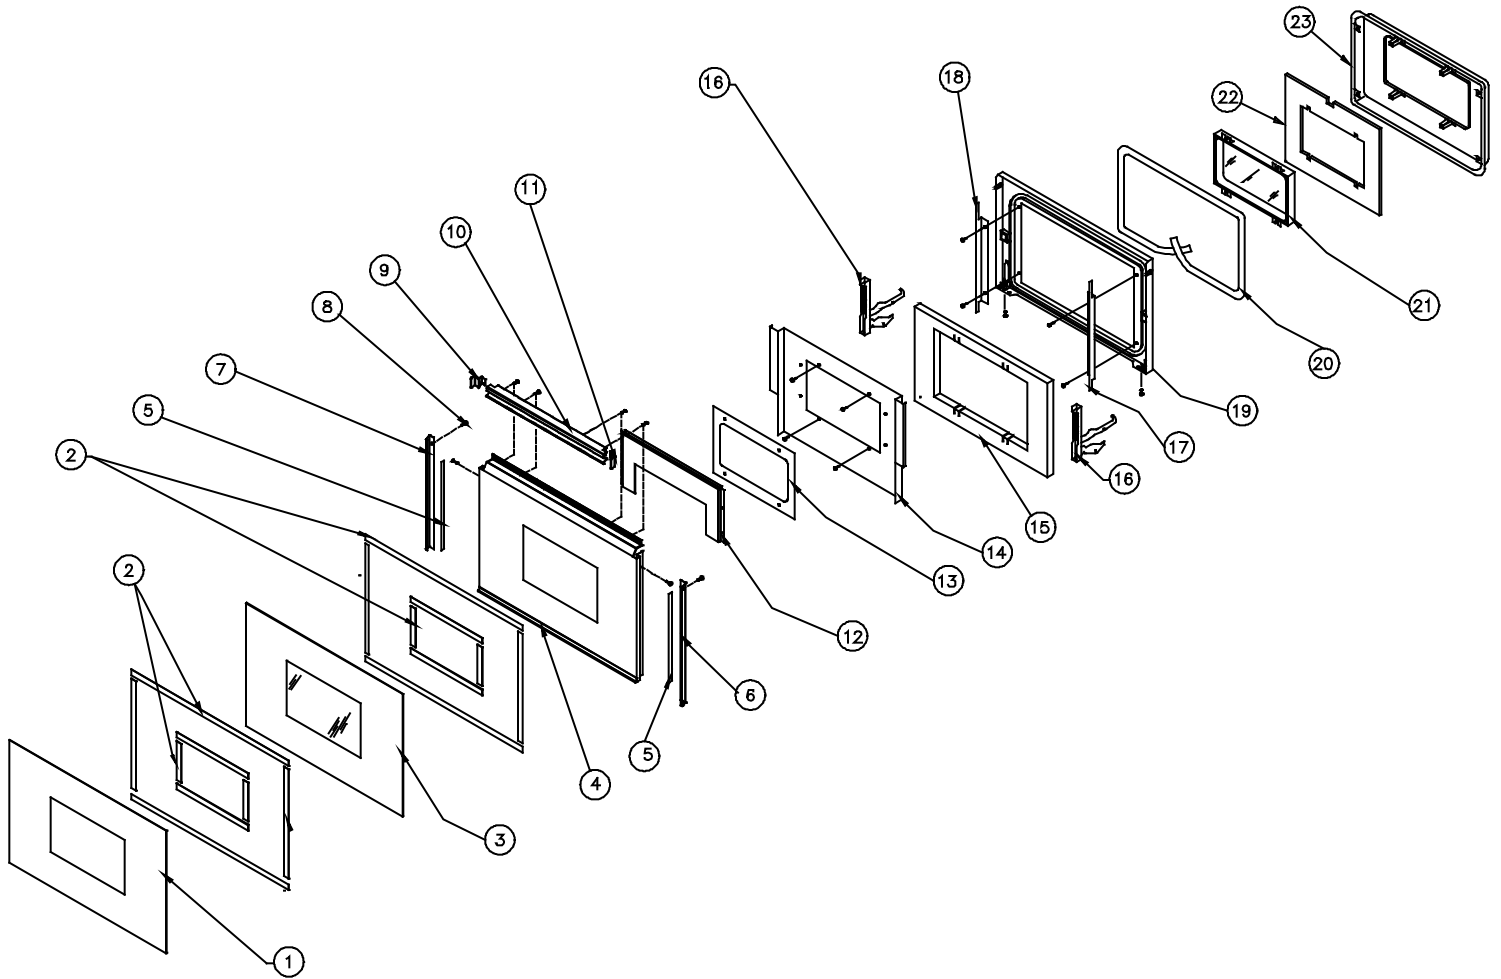

MRE30S Door Assembly

Item	Part #	Description
1	66895 *	Stainless Panel
2		Double Sided Tape .025
3		Door Glass
4		Door Frame
5		Double Sided Tape .5
6		Door Edge Trim RH
7		Door Edge Trim LH
8		Rubber Bumper
9	36302 **	End Cap - Left
10	62695S **	Handle
11	36303 **	End Cap - Right

Item	Part #	Description
12	36622	Heat Shield - SS
13	36377BP	Window Mask
14	36620	Heat Shield
15	80207	Door Insulation
16	82508	Hinge
17	36618	Side Shield, Right
18	36617	Side Shield, Left
19	27460BP	Outer Liner Assy
20	72020	Door Gasket
21	72148	Window Pack Assy, 1"
22	80213	Outer Liner Insulation
23	27728BP	Inner Liner Assy

* Items 1 through 8 must be ordered as an assembly.
Order part number 66895.

** Items 9 through 11 may be ordered as a kit.
Order part number 13405S.