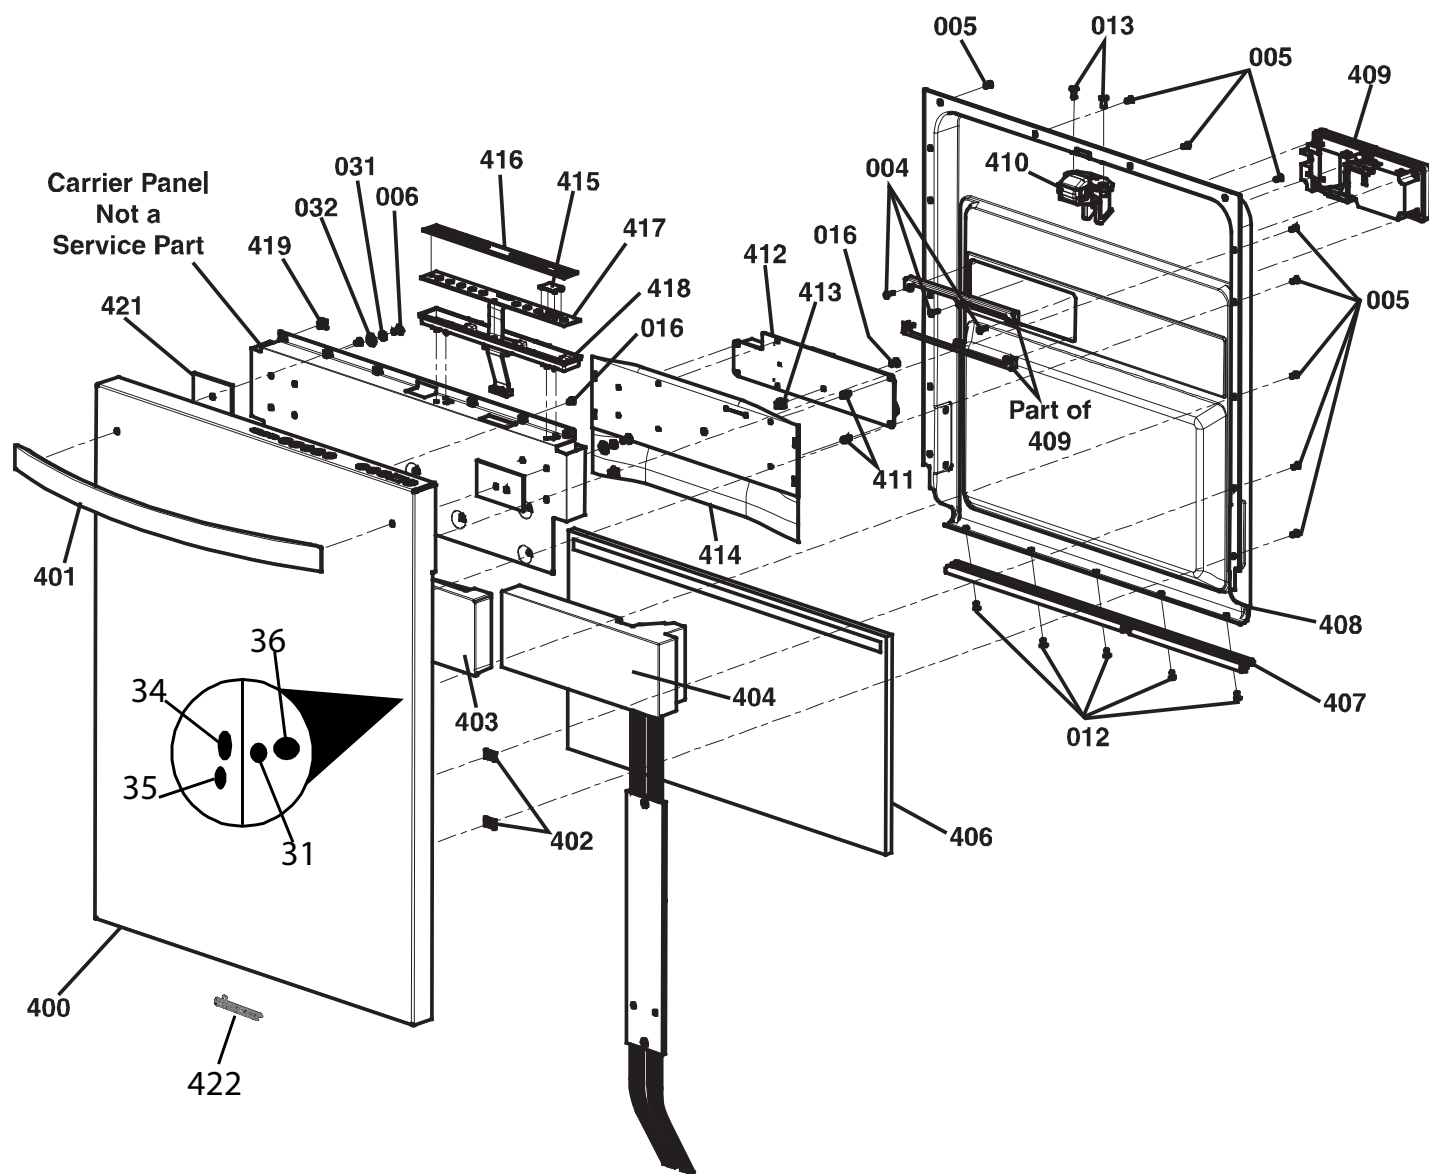

Revised 10-30-2012

MDW24 Dishwasher - Door Assembly

MDW24 Dishwasher - Door Parts

Item	Part #	Description
004	101348	Screw, Pan HD HI/LO #7-19 x 1/2
005	101349	Screw, C/Sunk #6HD #8 x 11AB
006	101350	Screw, Taptite, M5x6 TRUSS HD ZC
012	101351	Screw, CSKAB 6 x 3/8 PH, S/S
013	101352	Screw, Inox, 5.2 x 14
016	101353	Screw, Flange HD, #7 x 12 PH
031	101354	Washer, INT.S/PROOF, 3/16
032	101355	Washer, Flat, 15 x 5.5 x 1.2
034	101373	Single Terminal
035	101374	Nut, BSW ZN 3/16
036	101375	Screw, P/HD 3/16x3/8
400	101356	Panel, Door, Top Integrated
401	101311	Handle, Door
402	101358	Nut, UTYPE, #8AB
403	101359	Brace, Door Stiffening, LH
404	101360	Brace, Door Stiffening, RH
406	101361	Insulation, Door, Lower

Item	Part #	Description
407	101362	Seal, Door, Bottom
408	101363	Panel, Door, Inner, Complete
409	101364	Dispenser, w/ Reed Switch
410	101365	Lock, Door Unit
411	101366	Support, Main Controller
412	101367	Board, Main Controller
413	101368	Grommet, 4.8 mm
414	101369	Shield, Main Controller
415	101370	Lens, Top Display
416	101371	Panel, Buttons, Elastomer
417	101372	Board, Top Switch
418	103618	Housing, Switch Button
419	103619	Grommet, Carrier Integrated
421	103620	Backing Plate
422	72510CH	Dacor, Logo
-	102325	Wire Harness (not shown)