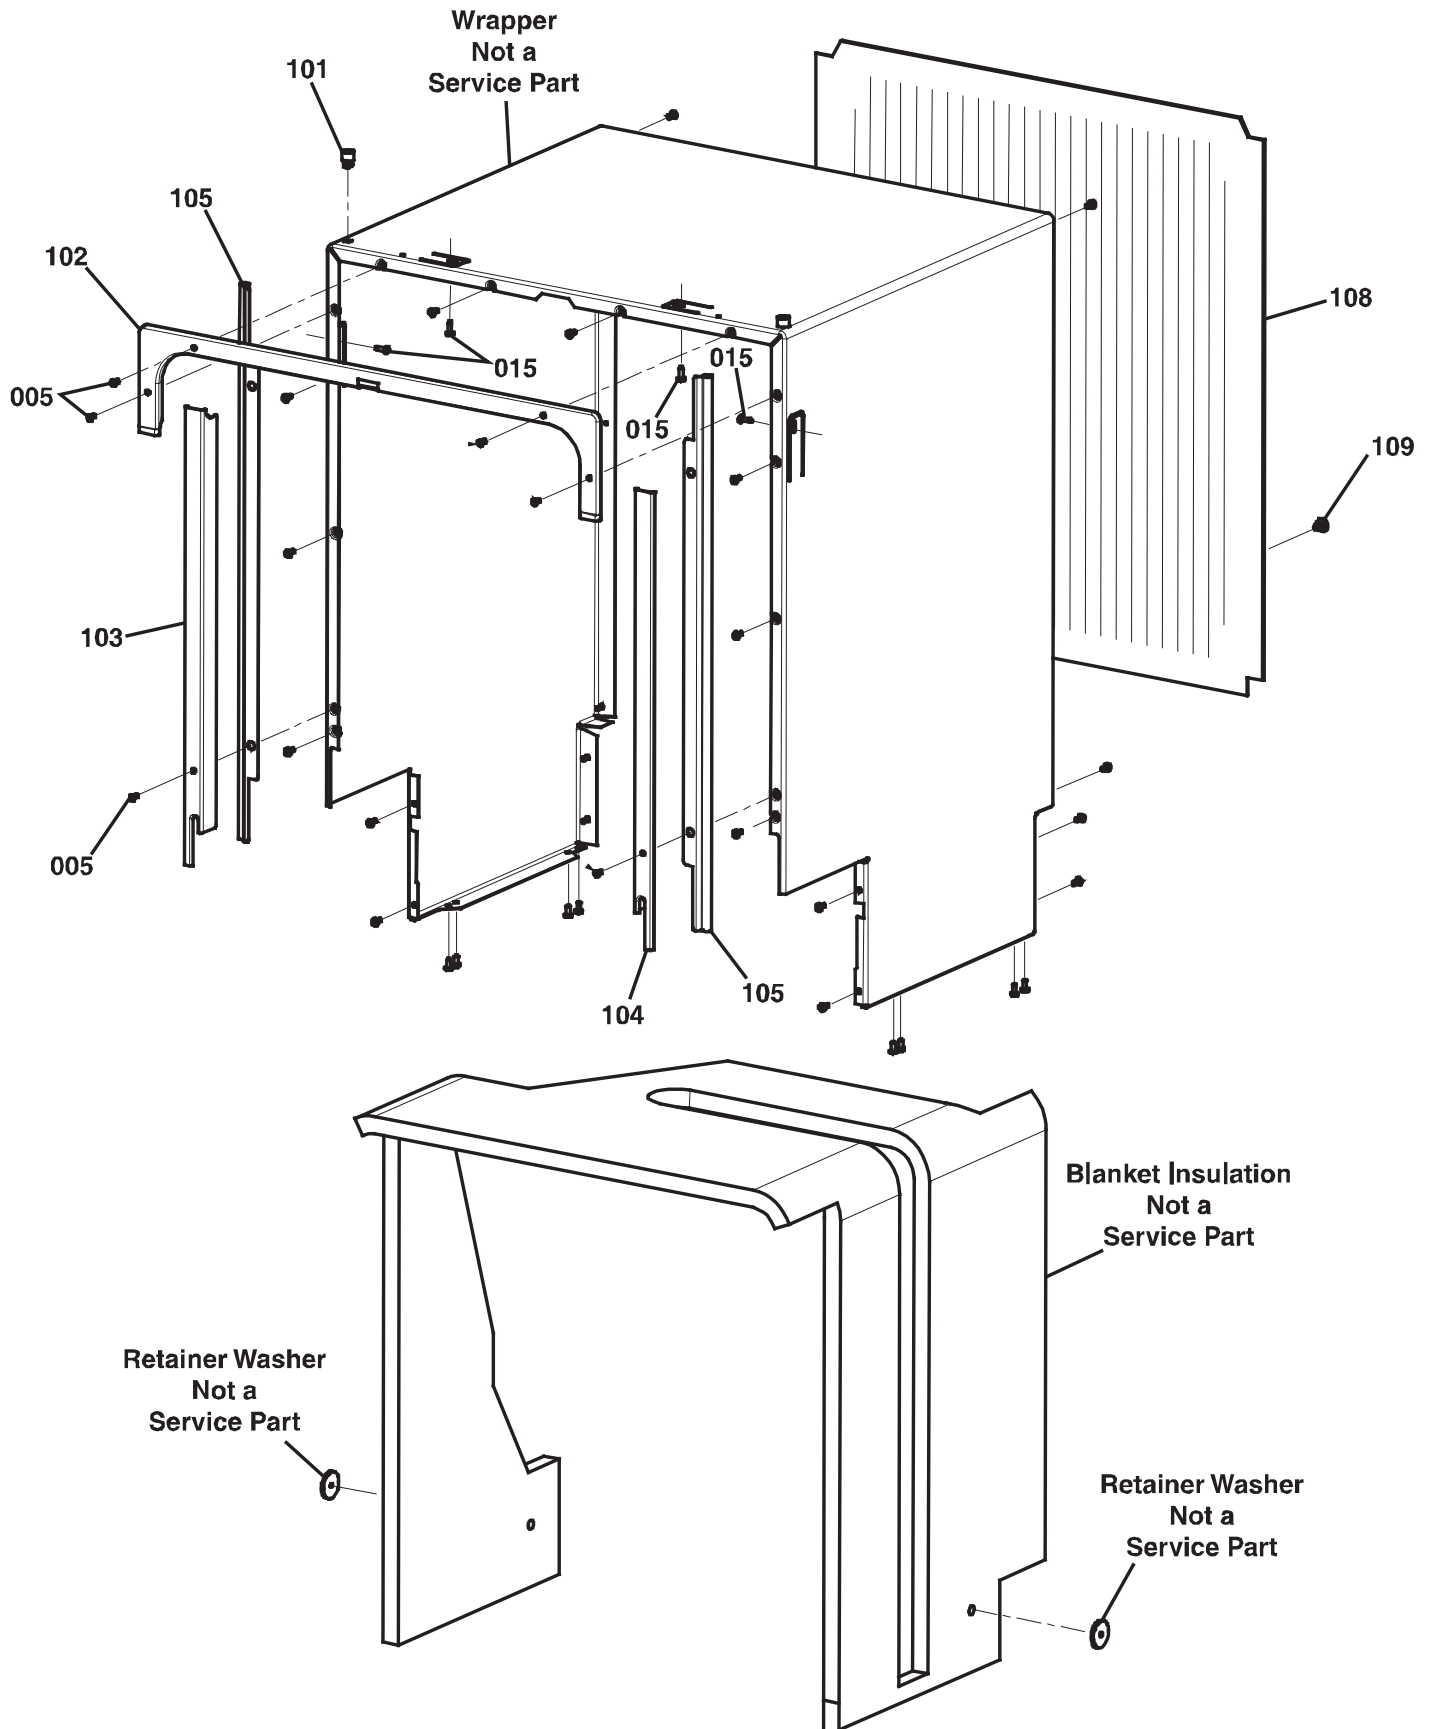

MDW24 Dishwasher - Case Assy

MDW24 Dishwasher - Case Parts

Item	Part #	Description
001	101376	SCREW, EXTRUDE TITE, M4X10 PN HDPH
005	101349	SCREW, C/SUNK #6HD, #8X11AB
015	101462	SCREW, SAB, 8X1/2 PNHD, ZC
101	101463	BUMPER, WRAPPER TOP
102	101464	TRIM, CABINET TOP, STAINLESS
103	101465	TRIM, CABINET SIDE, STAINLESS, LH
104	101466	TRIM, CABINET SIDE, STAINLESS, RH
105	101467	EXTRUSION, SIDE TRIM
108	101468	PANEL, BACK
109	101469	CLIP, BACK PANEL