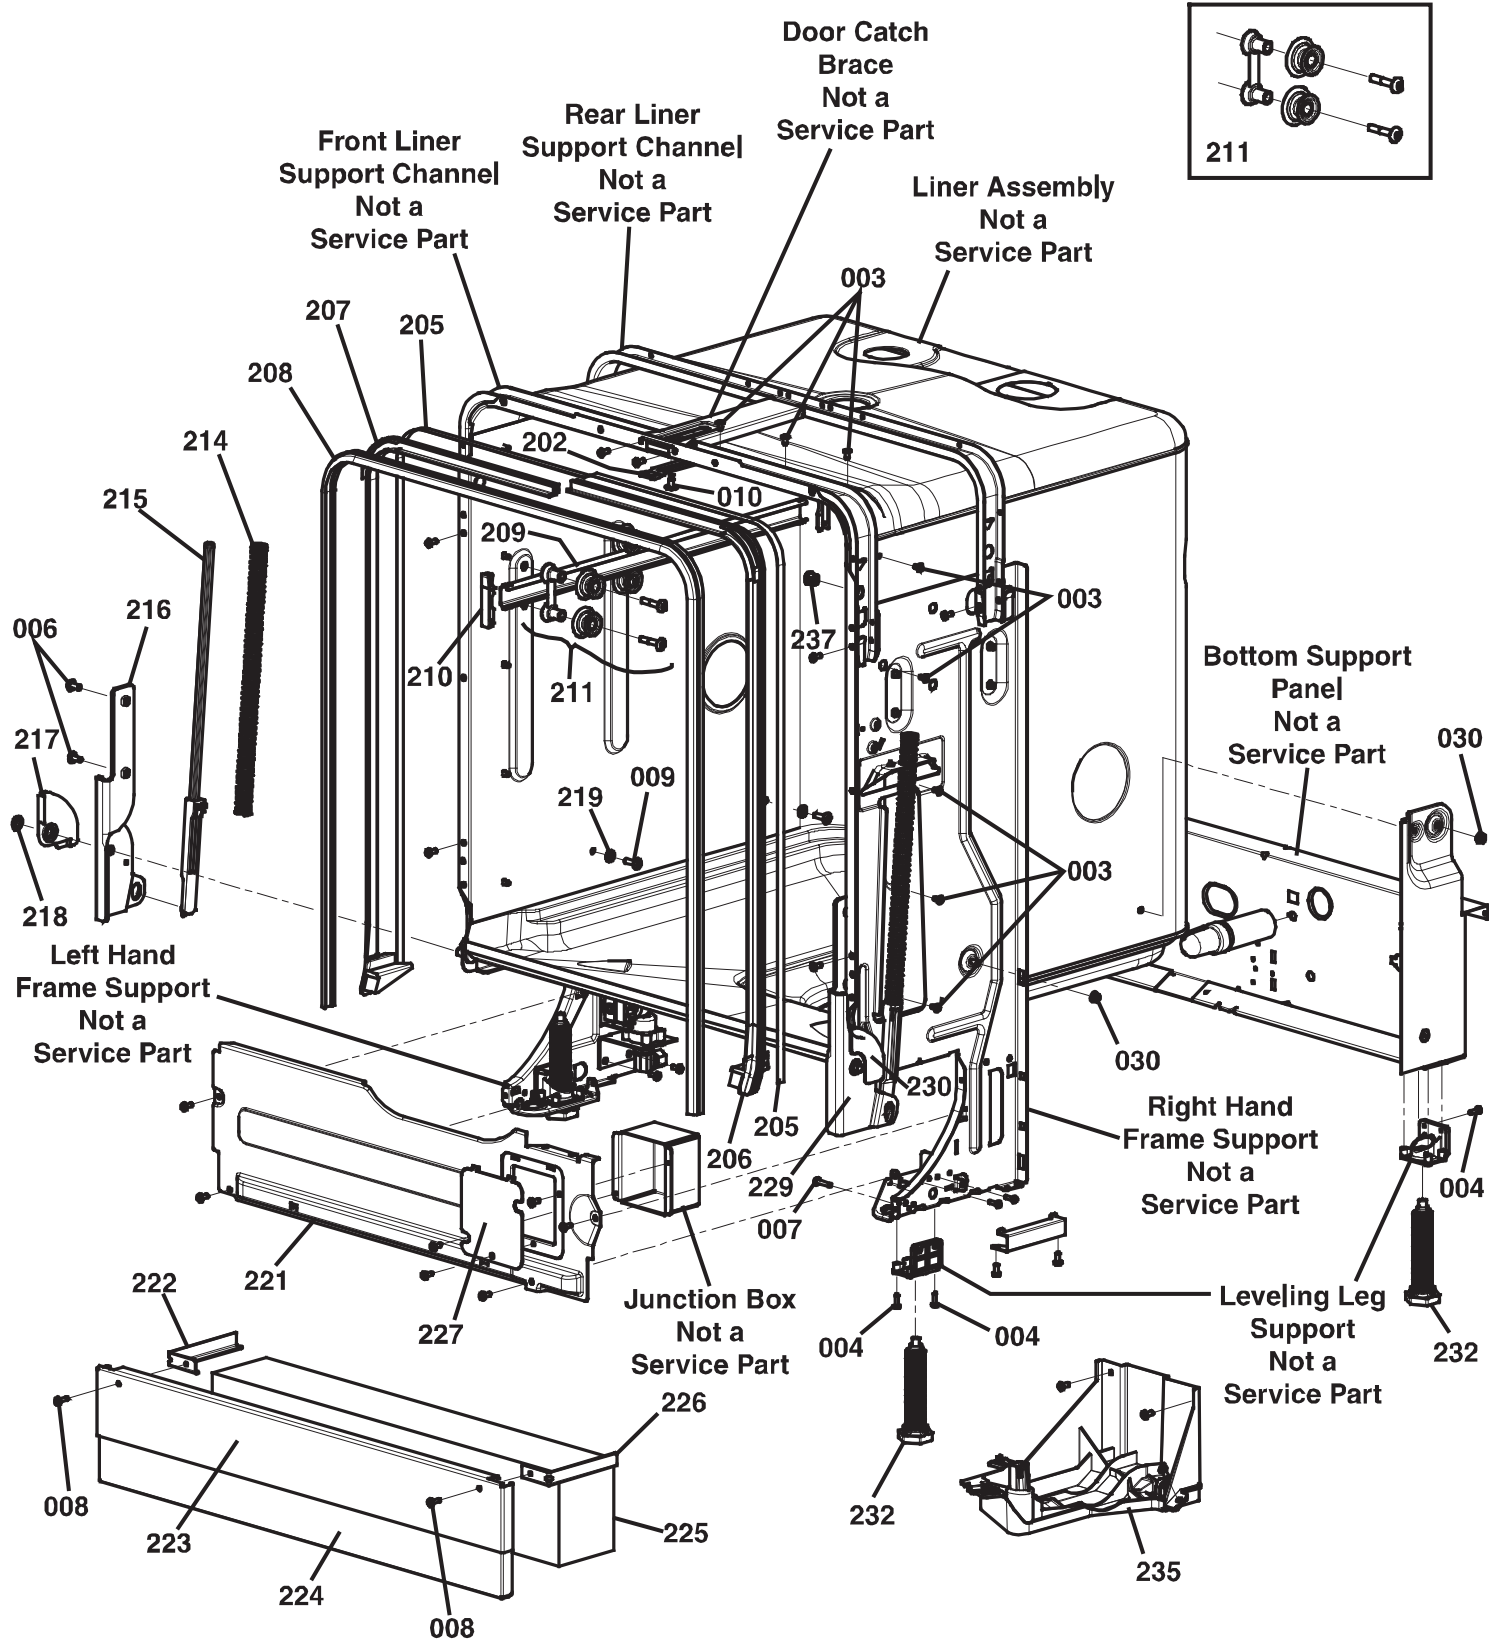

MDW24 Dishwasher - Chassis Assembly

MDW24 Dishwasher - Chassis Parts

Item	Part #	Description
001	101376	SCREW, EXTRUDE TITE, M4 X 10 PN HDPH
003	101377	SCREW, FLANGE HD, #7-1 9 X 8 HI/LO
004	101348	SCREW, PANHDHI/LO, #7-19 X 1/2
006	101350	SCREW, TAPTITE, M5X6 TRUSS HD, ZC
007	101378	SCREW, PHPAN HD, #8 X 19
008	101379	SCREW, ALKON TT0812, #8 X 13, BLACK
009	101380	SCREW, TRUSS PHHD, M5 X 16, S/S
010	101381	SCREW, E4TORX, M5 X 13 PHHD
030	101382	LOCK NUT, WHIZZY, M5 X 0.8 HEX
202	101383	CATCH, DOOR
205	101384	SEAL, RETAINER, DOOR SEAL
206	101385	RETAINER, DOOR SEAL, RH
207	101386	RETAINER, DOOR SEAL, LH
208	101387	SEAL, DOOR, BLACK
209	101388	RAIL, UPPER RACK
210	101389	STOP, UPPER RACK RAIL
211	101390	SUPPORT, ROLLER ASSY.
214	101391	SPRING, DOOR HINGE

Item	Part #	Description
215	101392	SUPPORT, DOOR SPRING
216	101393	HINGE, DOOR, LH
217	101394	GUARDPAD, DOOR HINGE, LH
218	101395	CLIP, DOOR PIVOT
219	101396	WASHER, SEALING
221	101397	PANEL, FRONT COVER
222	101398	BRACKET, KICK PLATE, LH
223	101399	PANEL, ADJ. KICKPLATE, BLACK, TOP
224	101400	PANEL, ADJ. KICK PLATE, BLACK, BOTTOM
225	101401	INSULATION, KICK PLATE
226	101402	BRACKET, KICK PLATE, RH
227	101403	COVER, JUNCTION BOX
229	101404	HINGE, DOOR, RH
230	101405	GUARD PAD, DOOR HINGE, RH
232	101406	LEG, LEVELING ASSY
235	101407	SUPPORT, MOTOR/PUMP
237	101408	CONE, DOOR GUIDE