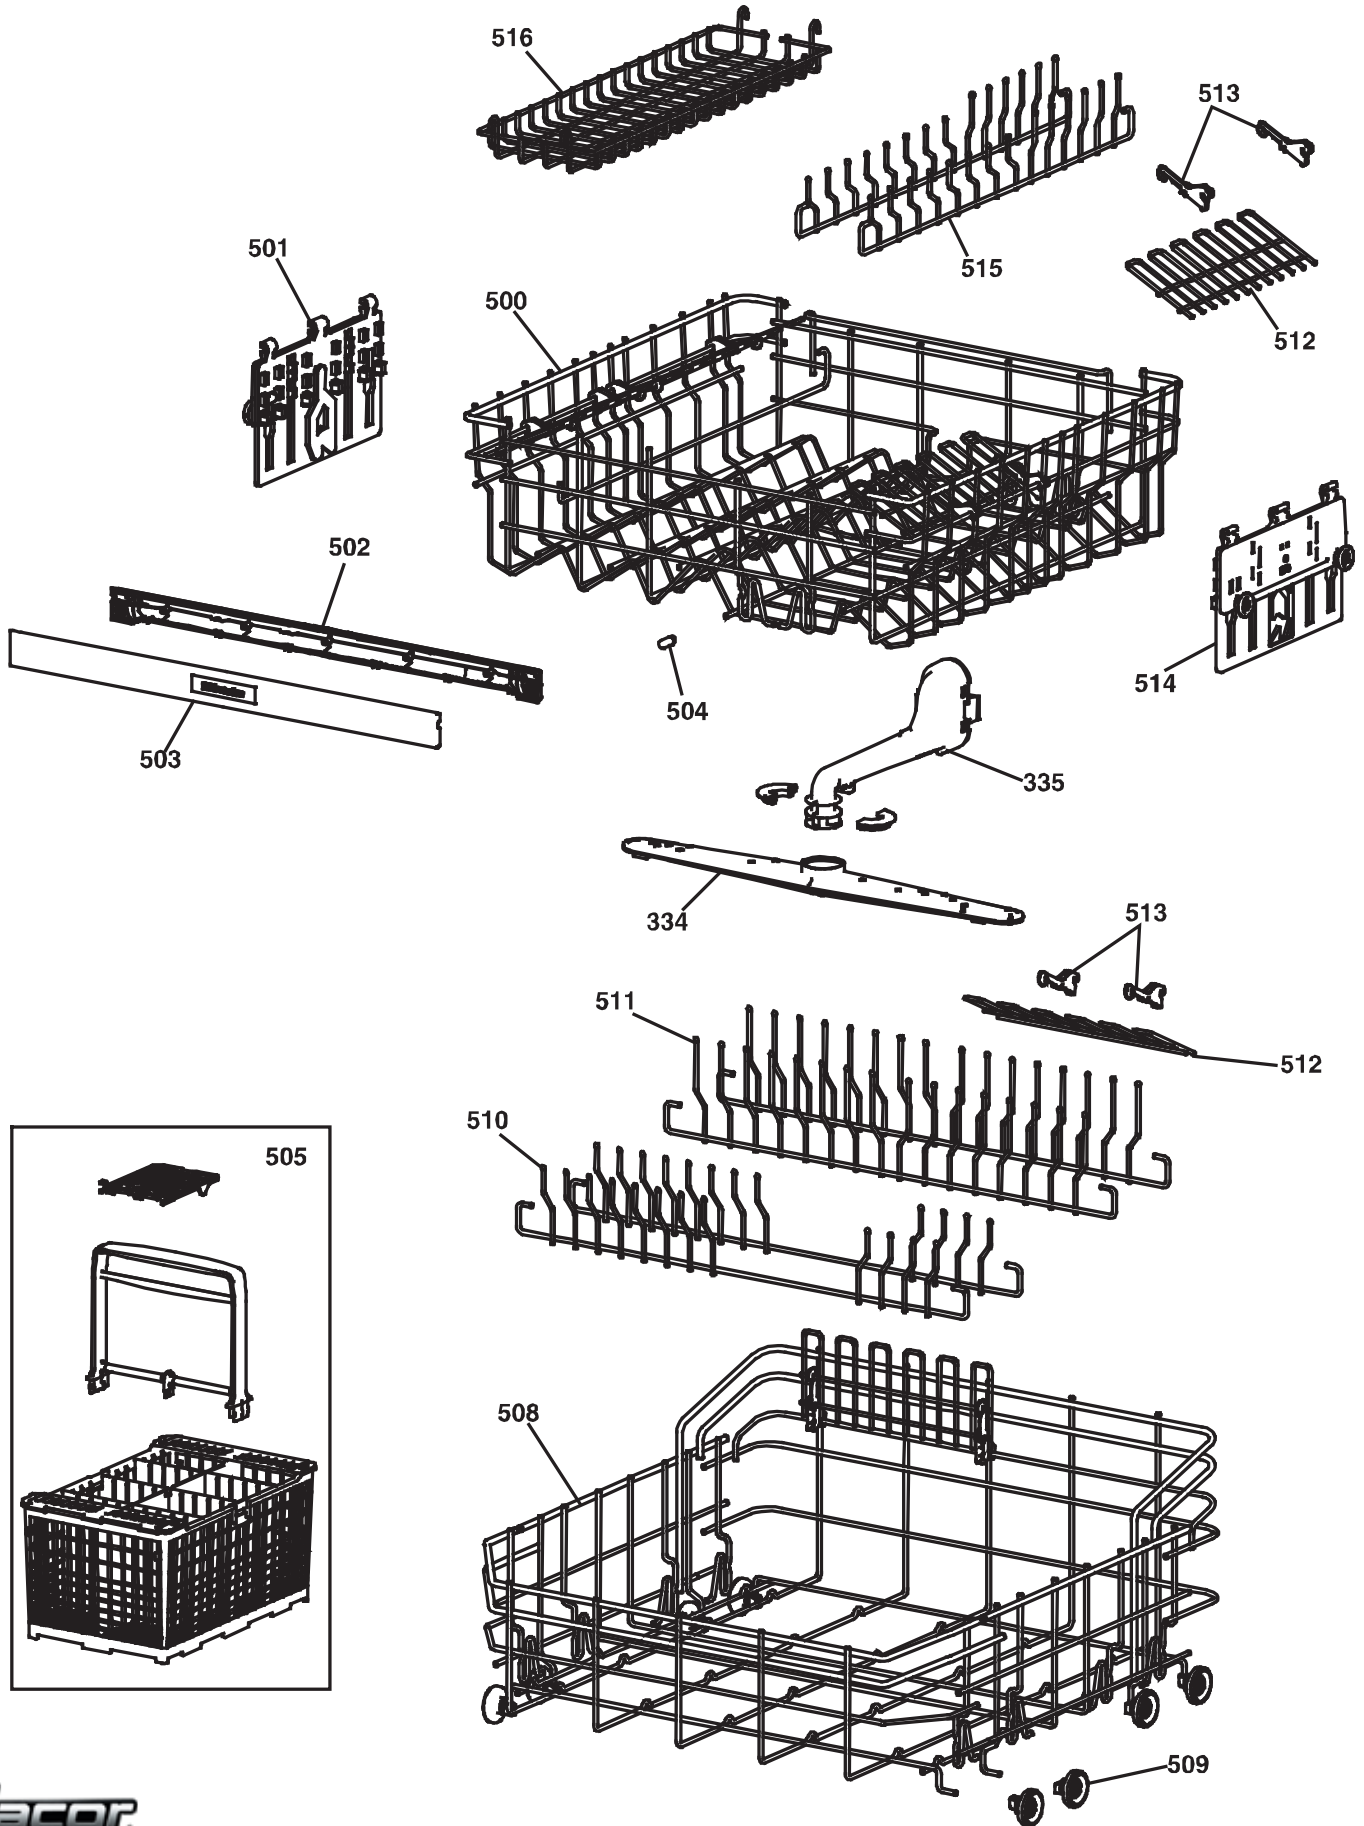

MDW24 Dishwasher - Racks

MDW24 Dishwasher - Rack Parts

Item	Part #	Description
334	101453	SPRAY ARM, UPPER ASSY
335	101454	TUBE, SPRAY ARM, UPPER
500	101470	RACK, UPPER ASSEMBLY, COMPLETE
501	101471	ROLLER, EASY LIFT ASSY., LH
502	101472	HANDLE, FRONT, INTERIOR
503	101473	HANDLE, FRONT, EXTERIOR
504	101474	BUMPER, DOOR
505	101475	BASKET, SILVERWARE ASSY
508	101476	RACK, LOWER ASSEMBLY, COMPLETE
509	101477	ROLLER ASSEMBLY, LOWER RACK
510	101478	FENCE, FOLD DOWN, FRONT, LOWER RACK
511	101479	FENCE, FOLD DOWN, REAR, LOWER RACK
512	101480	RACK, CUP, HINGED
513	101481	CLIP, CUP RACK
514	101482	ROLLER, EASY LIFT ASSY., RH
515	101483	FENCE, FOLD DOWN, UPPER RACK
516	101484	BASKET, UTENSIL