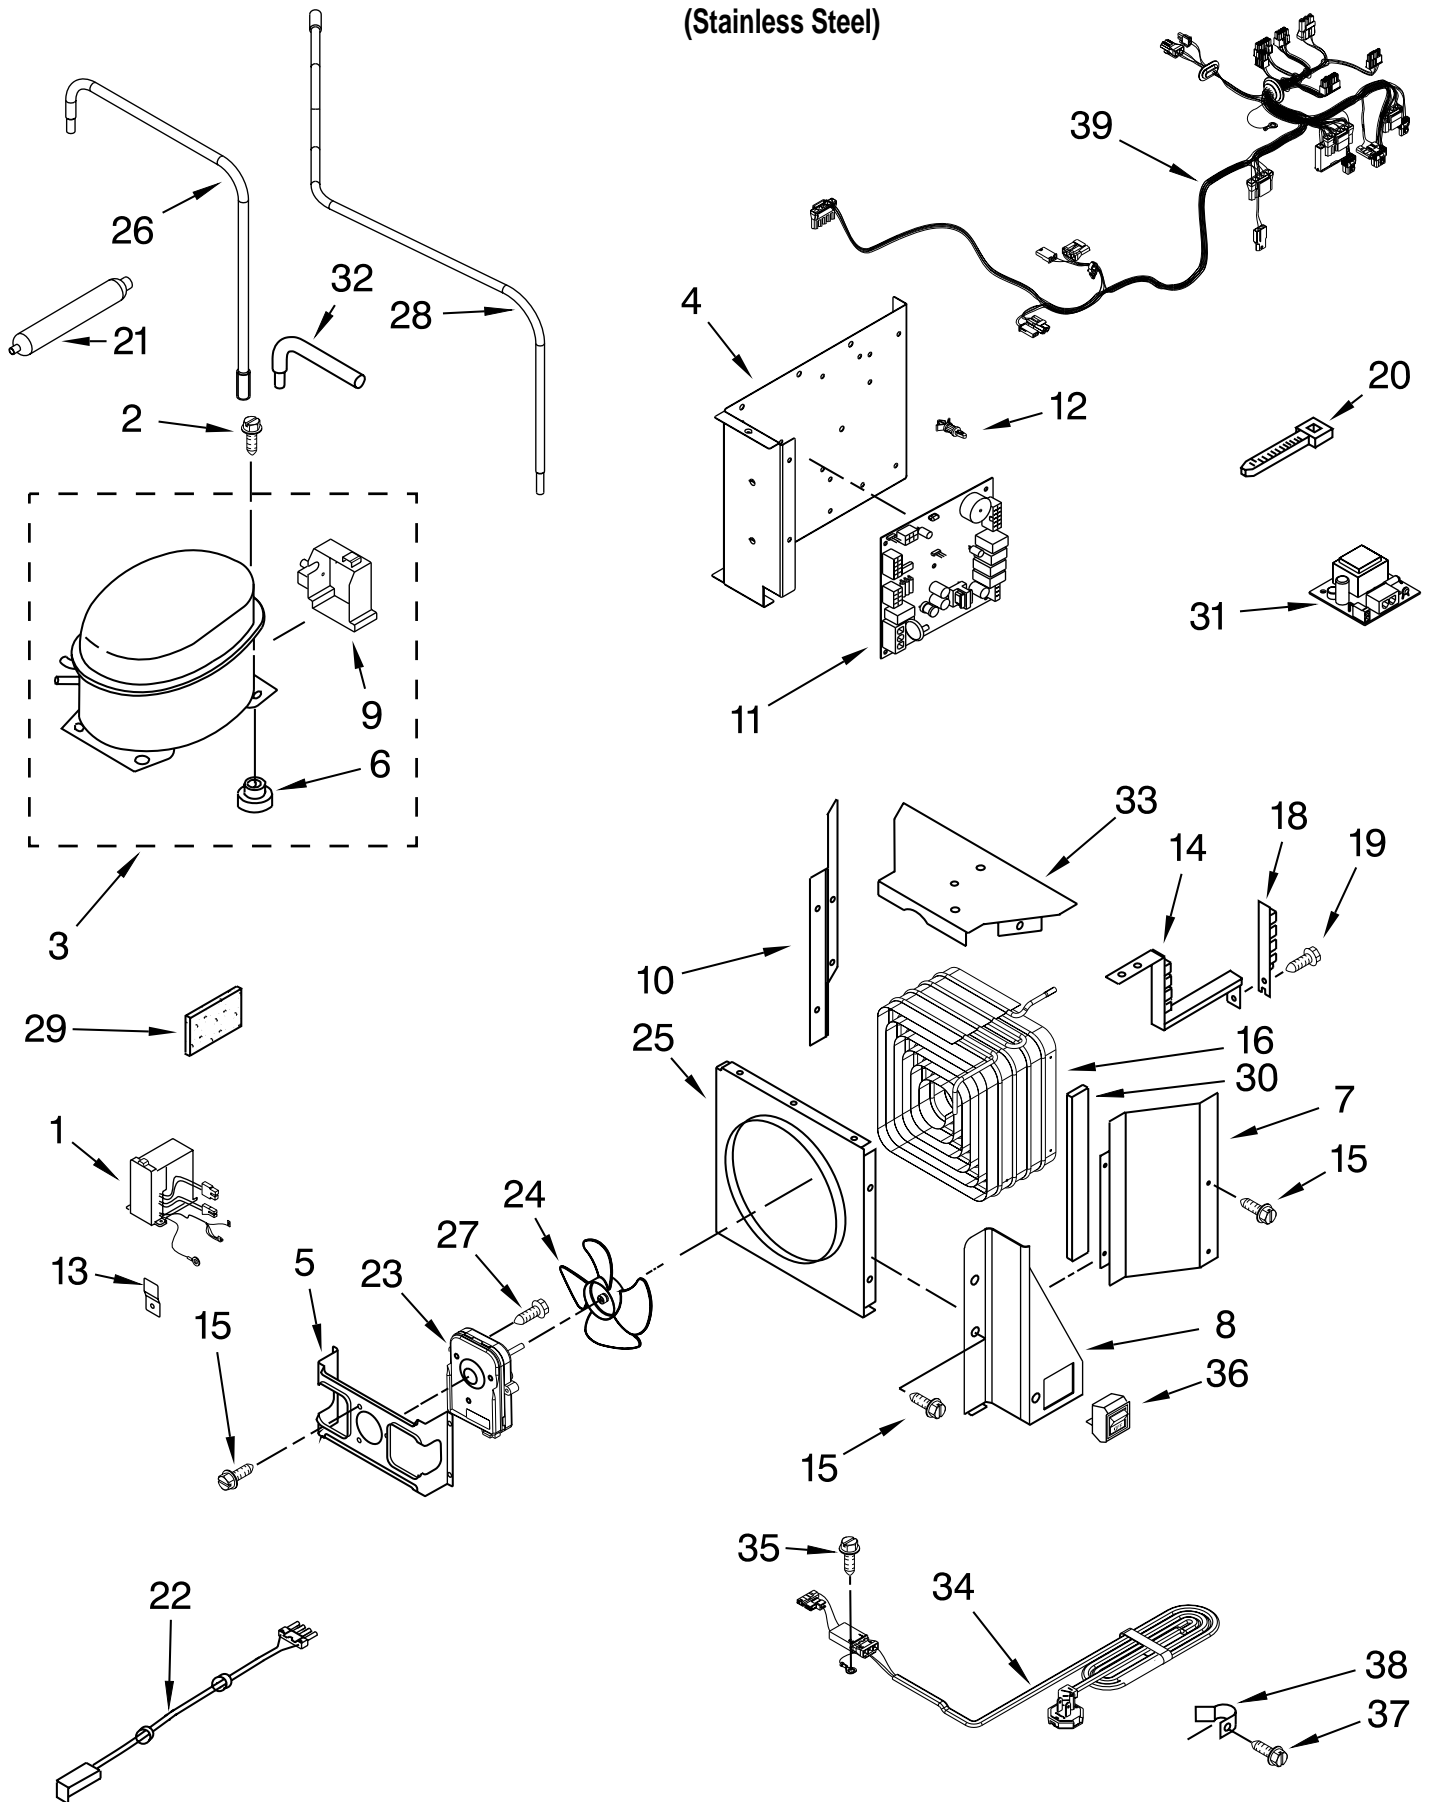

UPPER UNIT PARTS

For Model: EF42NBSS03
(Stainless Steel)

FOR ORDERING INFORMATION REFER TO PARTS PRICE LIST

UPPER UNIT PARTS

For Model: EF42NBSS03
(Stainless Steel)

Illus. No.	Part No.	DESCRIPTION
1	W10133449	Inverter Box
2	489373	Screw, Compressor Mounting
3	W10173296	Compressor (Includes Items 6 & 9)(Also Order 876765 Tube Kit)
4	2318087	Housing, Control Board
5	W10414681	Bracket, Fan Motor
6	1100826	Grommet, Mounting
7	W10415668	Support, Condenser (Right)
8	W10185556	Bracket, Switch
9	2215676	Terminal Cover
10	W10415666	Support, Condenser (Left)
11	W10219463	Control Board, Gemini
12	2203075	Spacer
13	2256328	Bracket, Inverter Box
14	2317031	Bracket, Vibration Condenser
15	1157158	Screw
16	2307998	Condenser
18	2317030	Arm, Vibration Condenser

Illus. No.	Part No.	DESCRIPTION
19	489399	Screw
20	2155774	Wire Tie
21	W10175593	Drier
22	2310207	Wire Assembly (Condenser Fan)
23	2188875	Motor, Fan
24	W10139483	Blade, Fan
25	W10415670	Orifice, Fan
26	2307566	Tube, Drier Transition
27	8533993	Screw
28	W10234131	Tube, Heat Loop Transition
29	2169104	Insulation, Sound
30	2309432	Gasket, Condenser
31	2259350	Power Supply, Ingredient Care Center
32	2194319	Process, Tube
33	2309000	Cover, Condenser
34	2310251	Service Cord
35	486194	Screw
36	2266802	Switch, Power Disconnect
37	8281164	Screw, Ground
38	549193	Clamp, Cord
39	W10178883	Wiring Harness, Unit Compartment

Illus. No.	Part No.	DESCRIPTION
Following Parts Not Illustrated and Optional Parts Not Included		

978025	Valve, Access (1/4")
978026	Valve, Access (5/16")
978027	Valve, Access (3/8")
978028	Valve, Access (1/2")
978029	Valve, Access (5/8")
978030	Valve, Access (3/4")
876764	Valve, Access (3/16")

REFRIGERANT CHARGE

7.50 oz.
(R-134A)