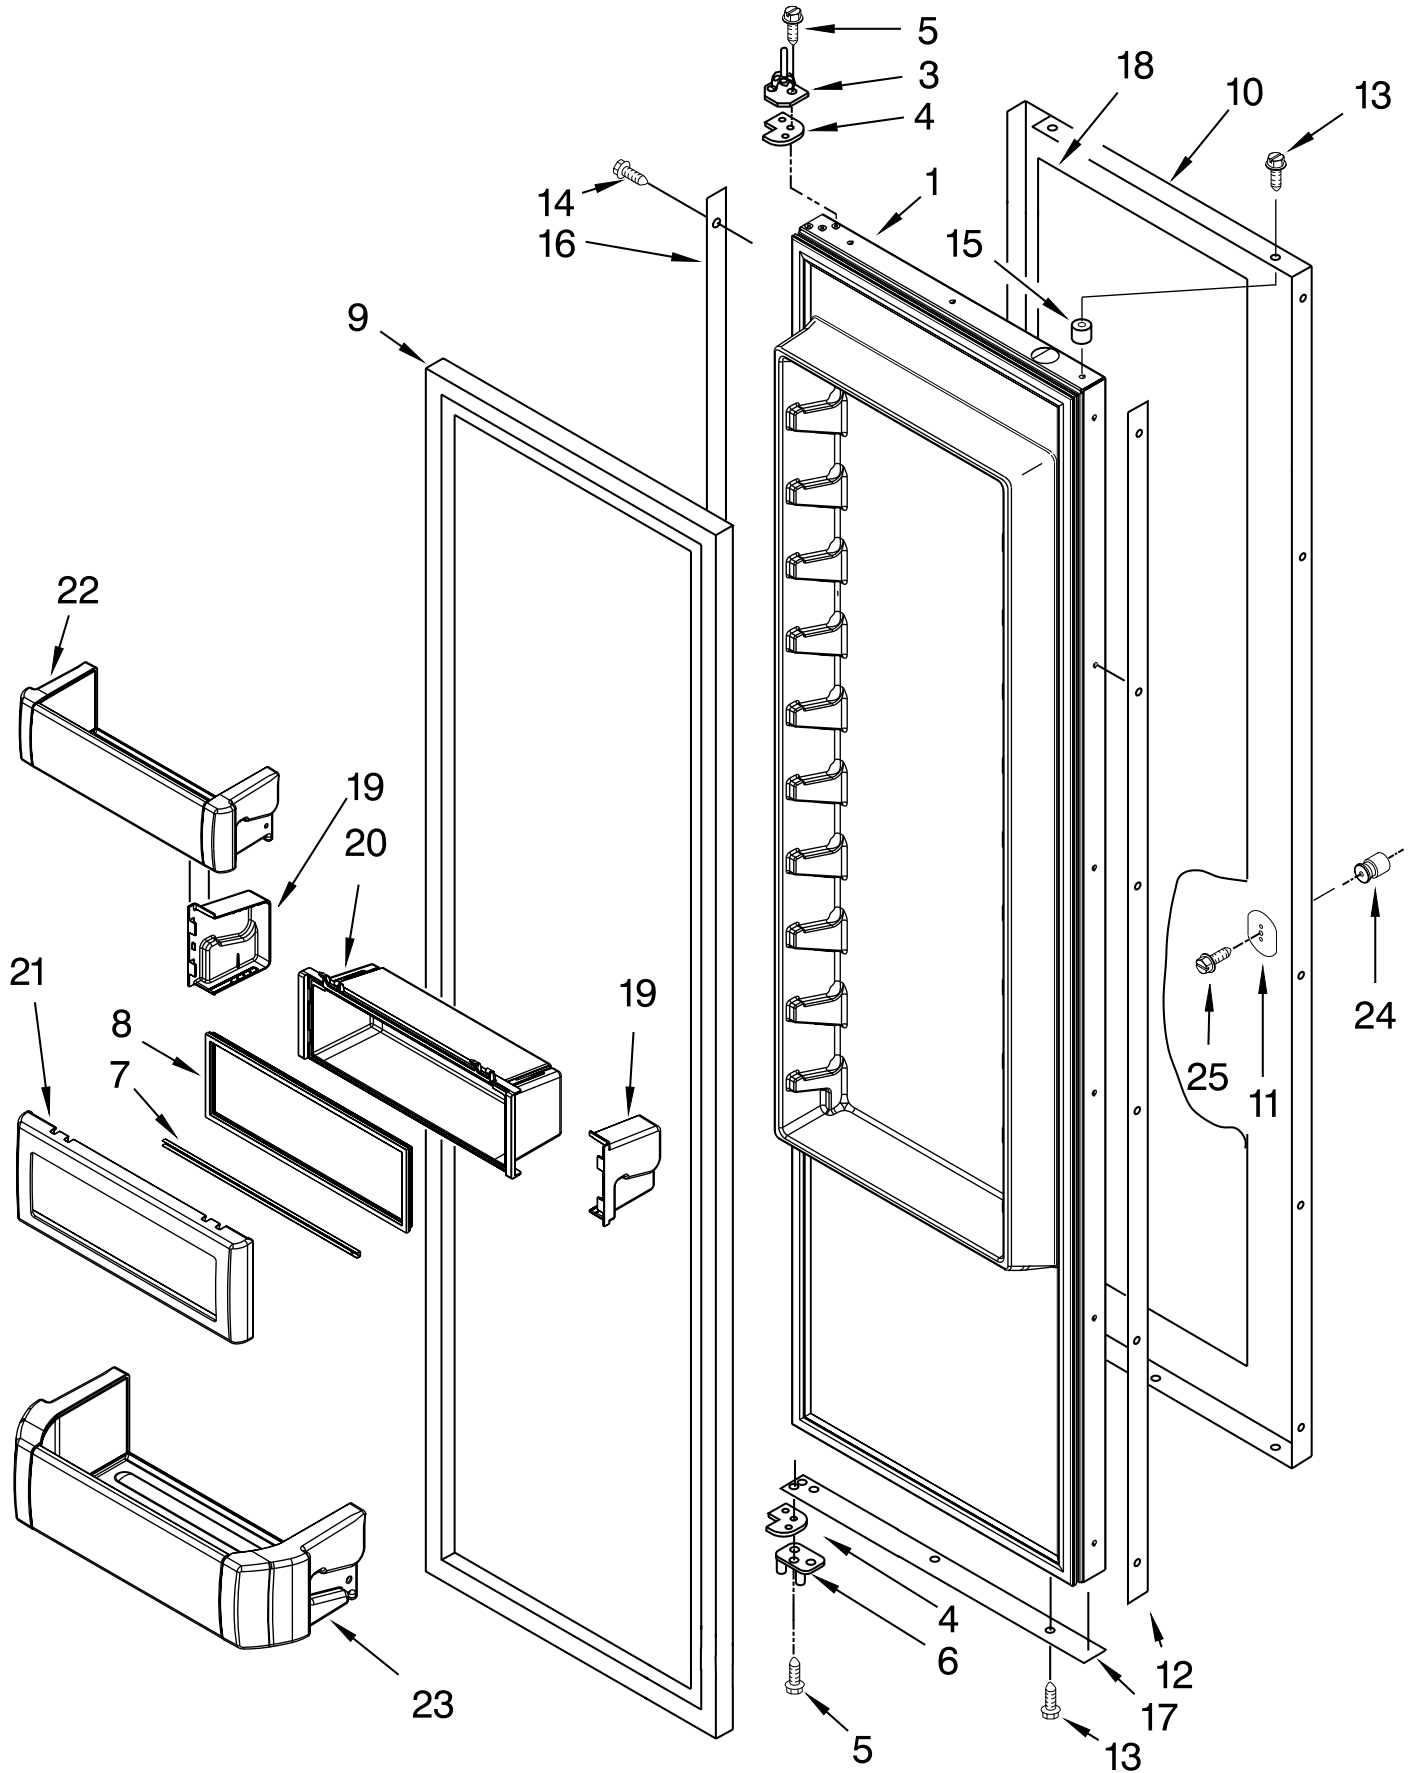

REFRIGERATOR DOOR PARTS

For Model: EF42NBSS03
(Stainless Steel)

FOR ORDERING INFORMATION REFER TO PARTS PRICE LIST

REFRIGERATOR DOOR PARTS

For Model: EF42NBSS03
(Stainless Steel)

Illus.	Part	
No.	No.	DESCRIPTION
1	W10193490	Refrigerator Door (Includes #9)
3	2266854	Hinge Assembly, Top
4	2316804	Spacer-Door, Top & Bottom
5	W10162602	Screw
6	2302878	Hinge Assembly, Bottom
7	2222796	Rail, Lid
8	2222982	Gasket, Utility Bin
9	2222811	Door Gasket, Magnetic
10	W10159605	Skin, Door
11	W10127710	Plate, Door Handle
12	2309060	Spacer, Door (Handle Side)
13	488568	Screw
14	8281250	Screw, 8-15 x .500 Stainless Steel
15	2005433	Spacer, Door-Skin (Top)
16	W10142296	Spacer, Door (Hinge Side)
17	2004934	Spacer, Door-Skin (Bottom)
18	W10127977	Filler, Door
19		End Cap (RH) (LH)
20	W10323172 W10323173 W10323036	Bin, Utility Center
21	2257616	Door, Utility Bin
22	W10323599	Bin, Door
23	W10323747	Bin, Gallon
24	W10168981	Stud, Handle
25	308544	Screw