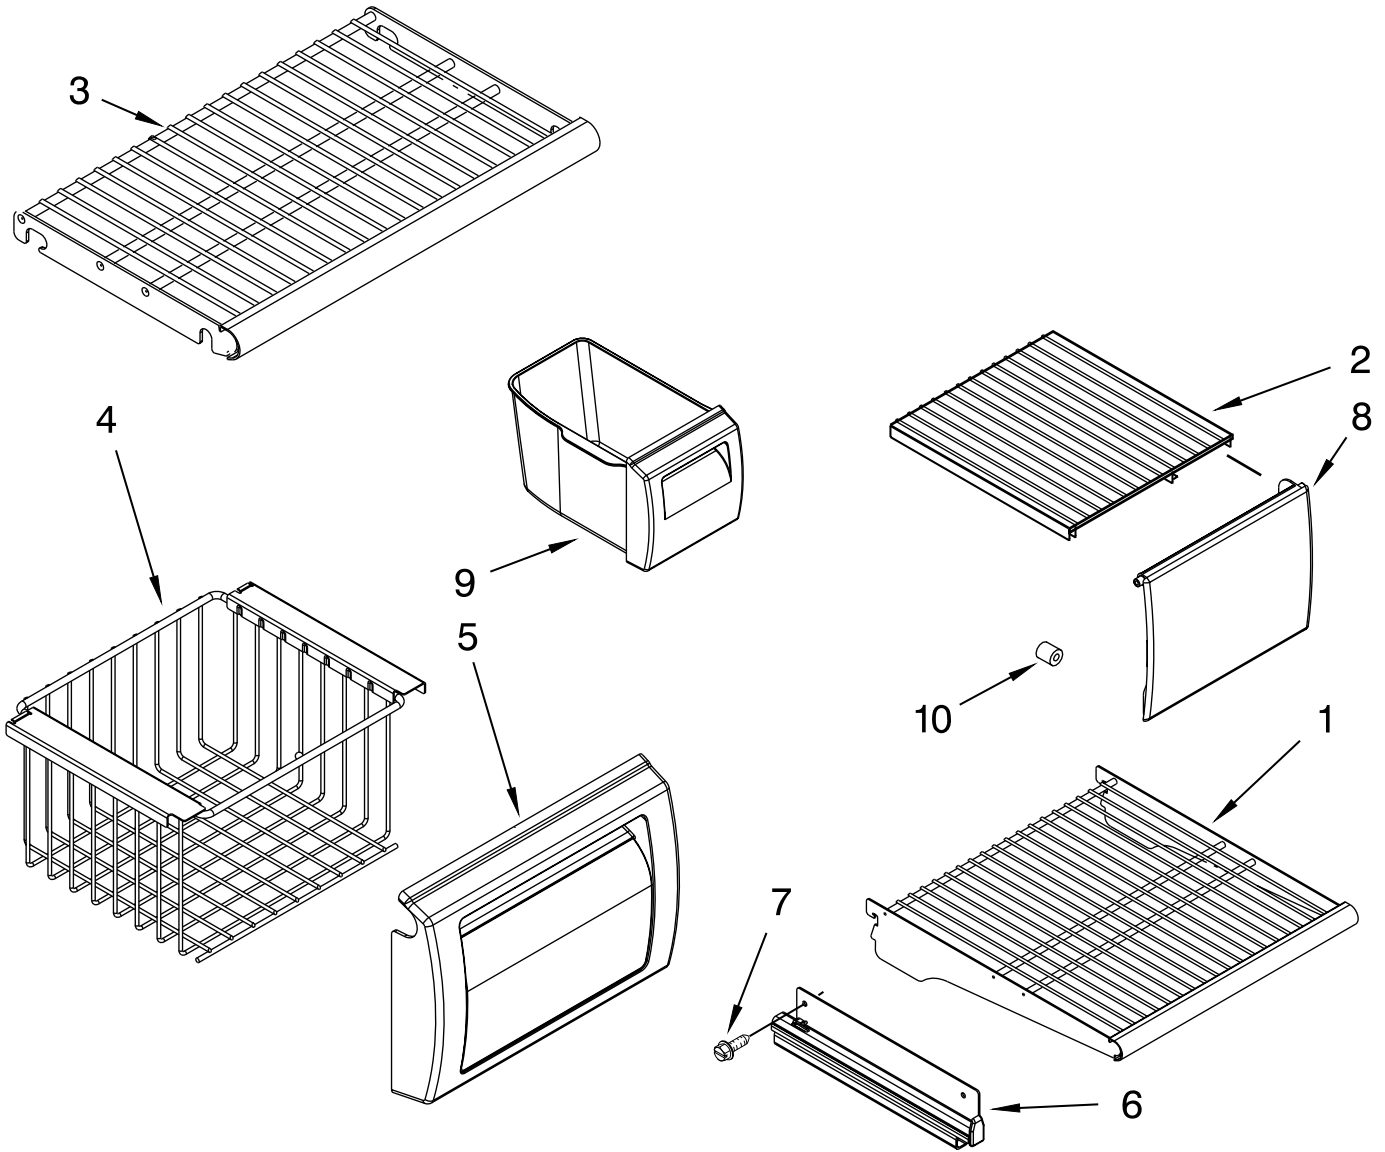

FREEZER SHELF PARTS

For Model: EF42NBSS03
(Stainless Steel)

Illus. No.	Part No.	DESCRIPTION

1	W10175905	Wire, Shelf
2	W10213534	Cover, Shelf
3	2302883	Shelf, Fixed
4	2259082	Basket
5	2256270	Front, Basket
6		Slide, Basket
	2259317	(RH)
	2259318	(LH)
7	8533928	Screw
8	2266934	Door, Ice
9	2266931	Bucket, Ice
10	2266955	Spacer

FOR ORDERING INFORMATION REFER TO PARTS PRICE LIST