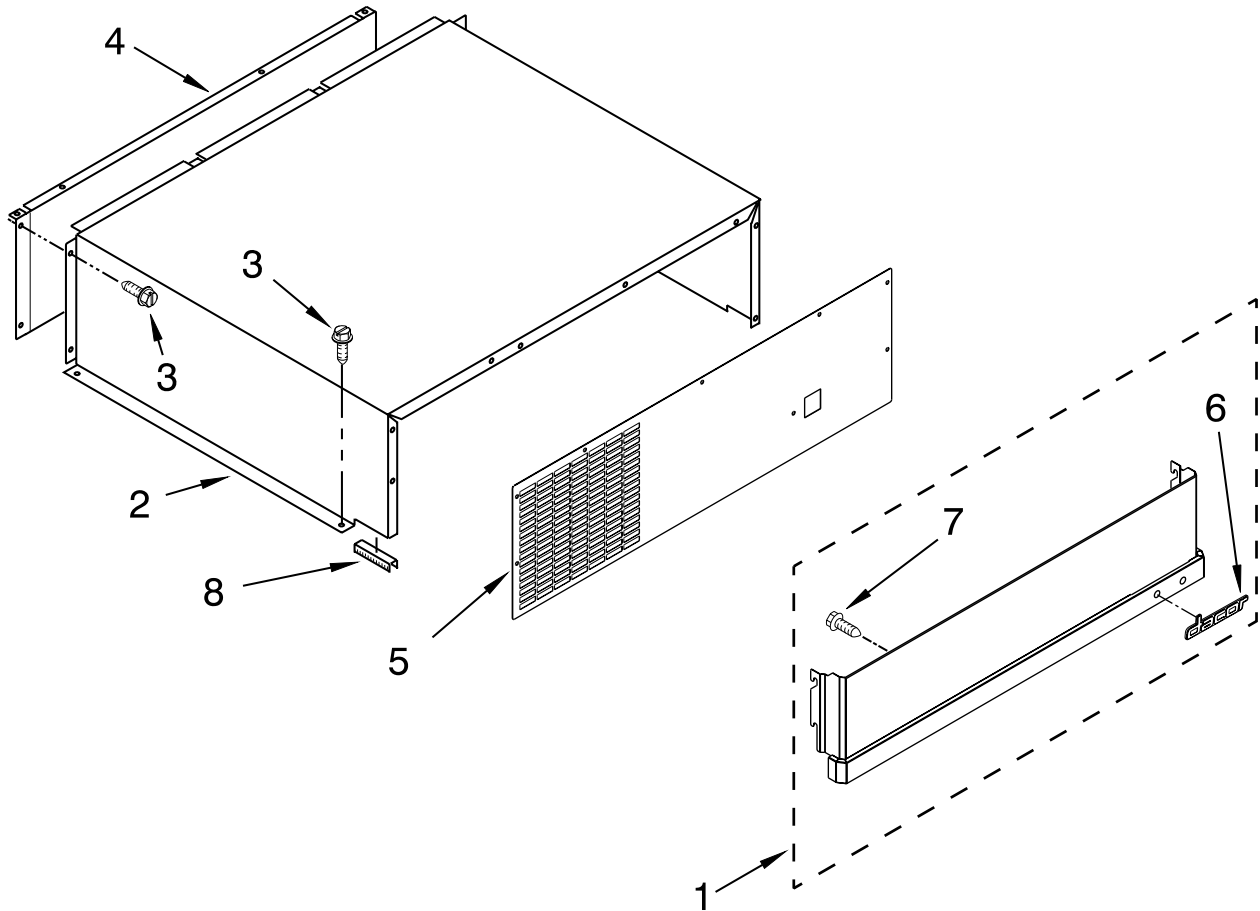

TOP GRILLE AND UNIT COVER PARTS

For Model: EF42NBSS03
(Stainless Steel)

Illus. No.	Part No.	DESCRIPTION

1	W10162620	Panel, Decorative
2	W10161693	Cover, Unit
3	486194	Screw
4	2256466	Back Panel
5	W10185625	Cover, Unit Front
6	12989001	Nameplate
7	489399	Screw
8	2215910	Grommet