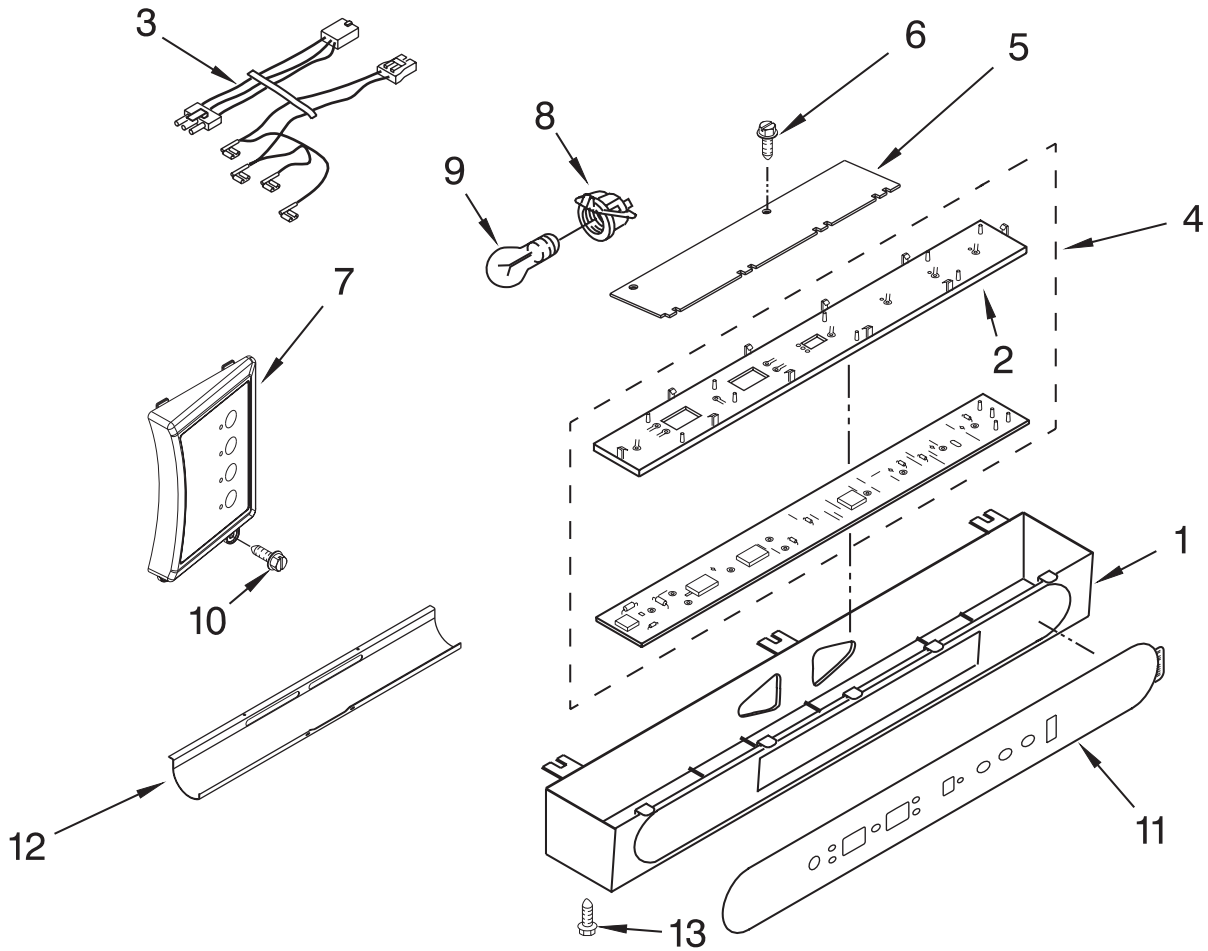

CONTROL PANEL PARTS

For Model: EF42NBSS03
(Stainless Steel)

Illus. No.	Part No.	DESCRIPTION
1	2302772	Control Box
2	2215670	Insert, Control Box
3	2310197	Wire Assembly
4	106428	Circuit Board, Housing Control
5	2221121	Support, Control Box
6	487539	Screw
7	W10151210	Display Board, Ingredient Care Center
8	2162085	Socket, Light
9	W10311505	Light Bulb
10	W10142283	Screw
11	W10165030	Overlay, Control Box
12	2302717	Shield, Light
13	486194	Screw

FOR ORDERING INFORMATION REFER TO PARTS PRICE LIST