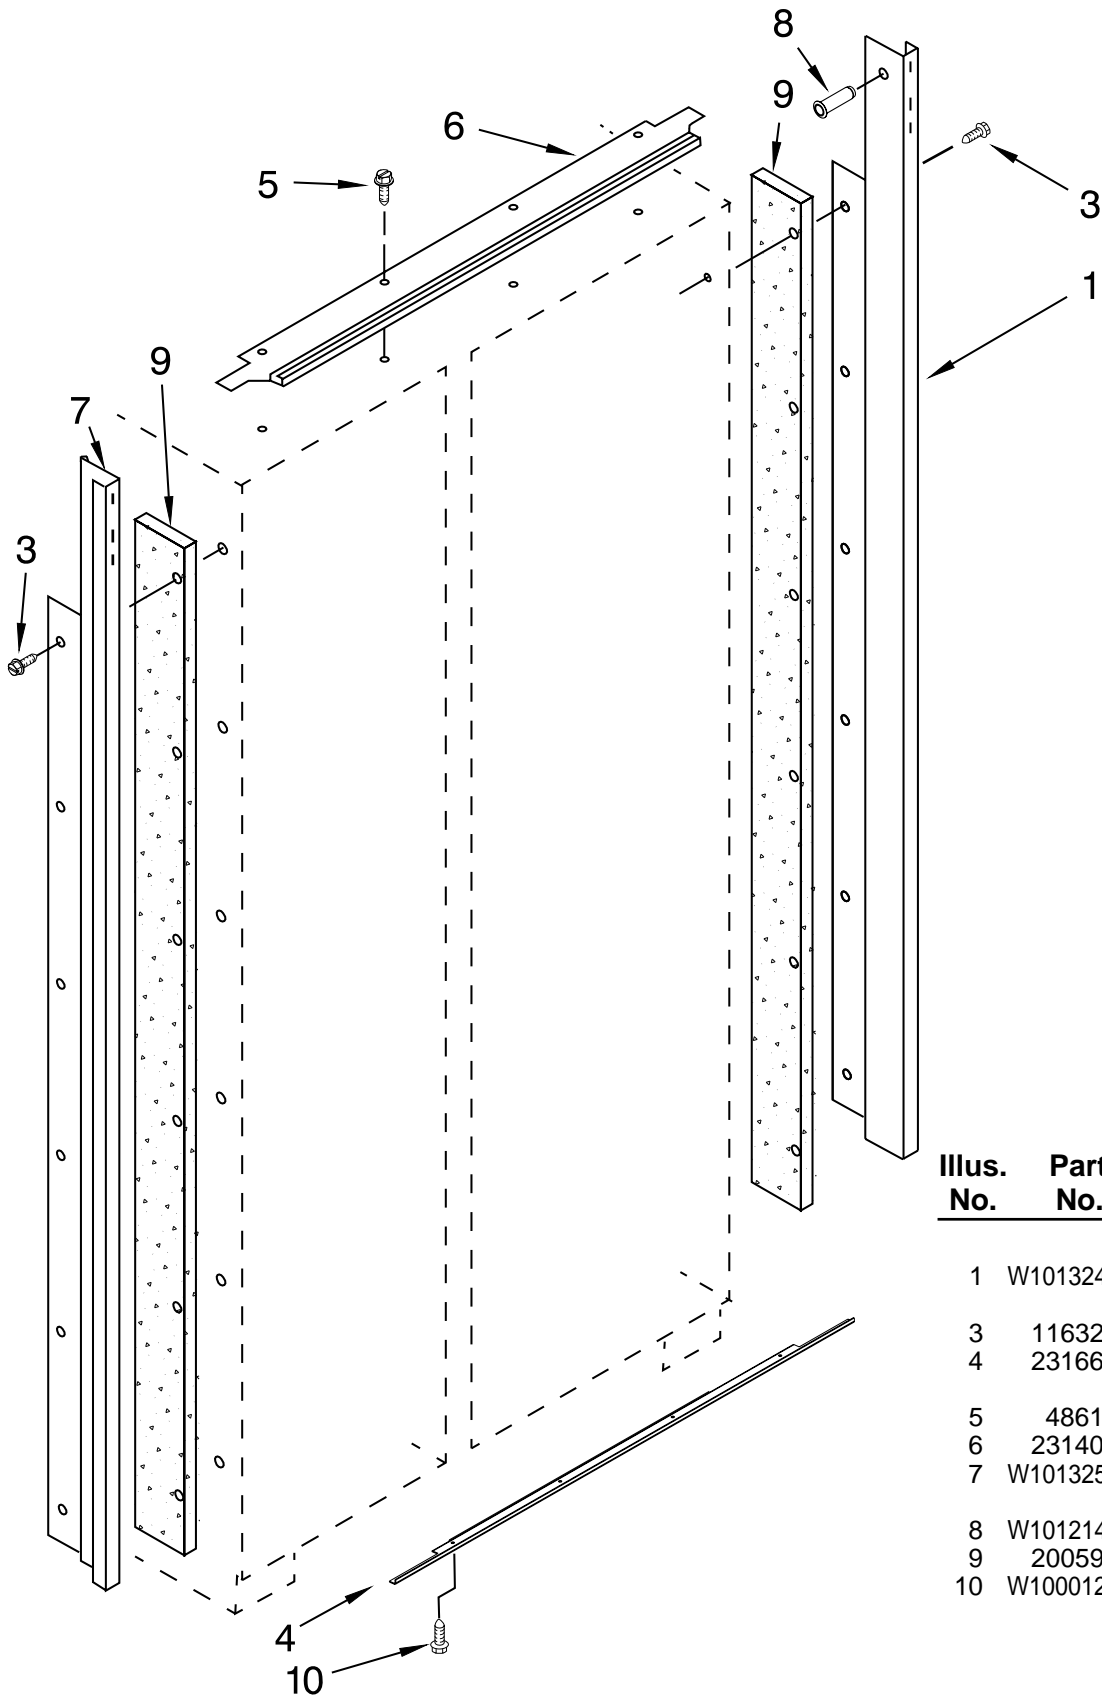

CABINET TRIM PARTS

For Model: EF42NBSS03
(Stainless Steel)

Illus. No.	Part No.	DESCRIPTION
1	W10132472	Cabinet, Trim (Right Side)
3	1163283	Screw
4	2316687	Cabinet, Trim (Bottom)
5	486194	Screw
6	2314017	Cabinet, Trim Top
7	W10132541	Cabinet Trim (Left Side)
8	W10121451	Nutsert
9	2005925	Seal-Trim, Side
10	W10001250	Screw

FOR ORDERING INFORMATION REFER TO PARTS PRICE LIST