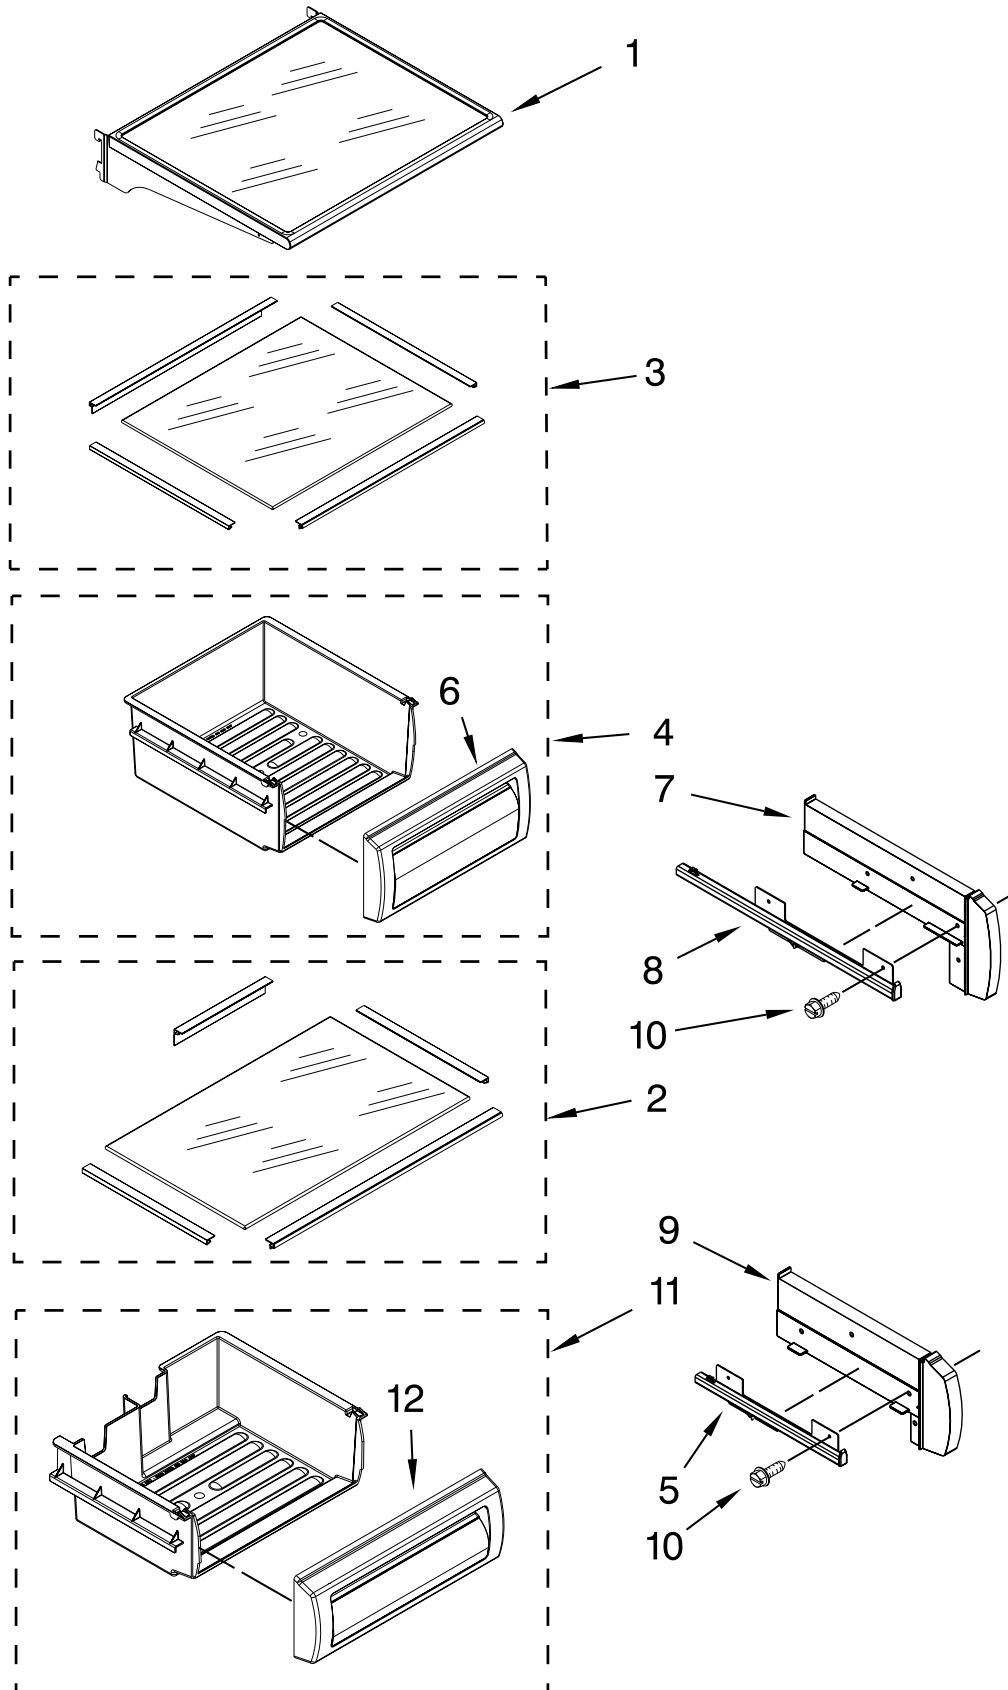

REFRIGERATOR SHELF PARTS

For Model: EF42NBSS03
(Stainless Steel)

FOR ORDERING INFORMATION REFER TO PARTS PRICE LIST

REFRIGERATOR SHELF PARTS

For Model: EF42NBSS03
(Stainless Steel)

Illus. No.	Part No.	DESCRIPTION
1	W10165103	Shelf Assy
2	W10165091	Meat Pan Cover Assembly
3	W10165085	Crisper Cover Assembly
4	W10407624	Crisper Pan
5		Slide, Meat Pan
	2302954	(LH)
	2302955	(RH)
6	2256248	Front, Crisper Pan
7		Spacer, Crisper
	2256222	(RH)
	2256223	(LH)
8		Slide, Crisper
	2302957	(RH)
	2302956	(LH)
9		Spacer, Meat Pan
	2256243	(LH)
	2256244	(RH)
10	8533929	Screw
11	W10407627	Pan Assembly Meat
12	2256366	Front, Meat Pan