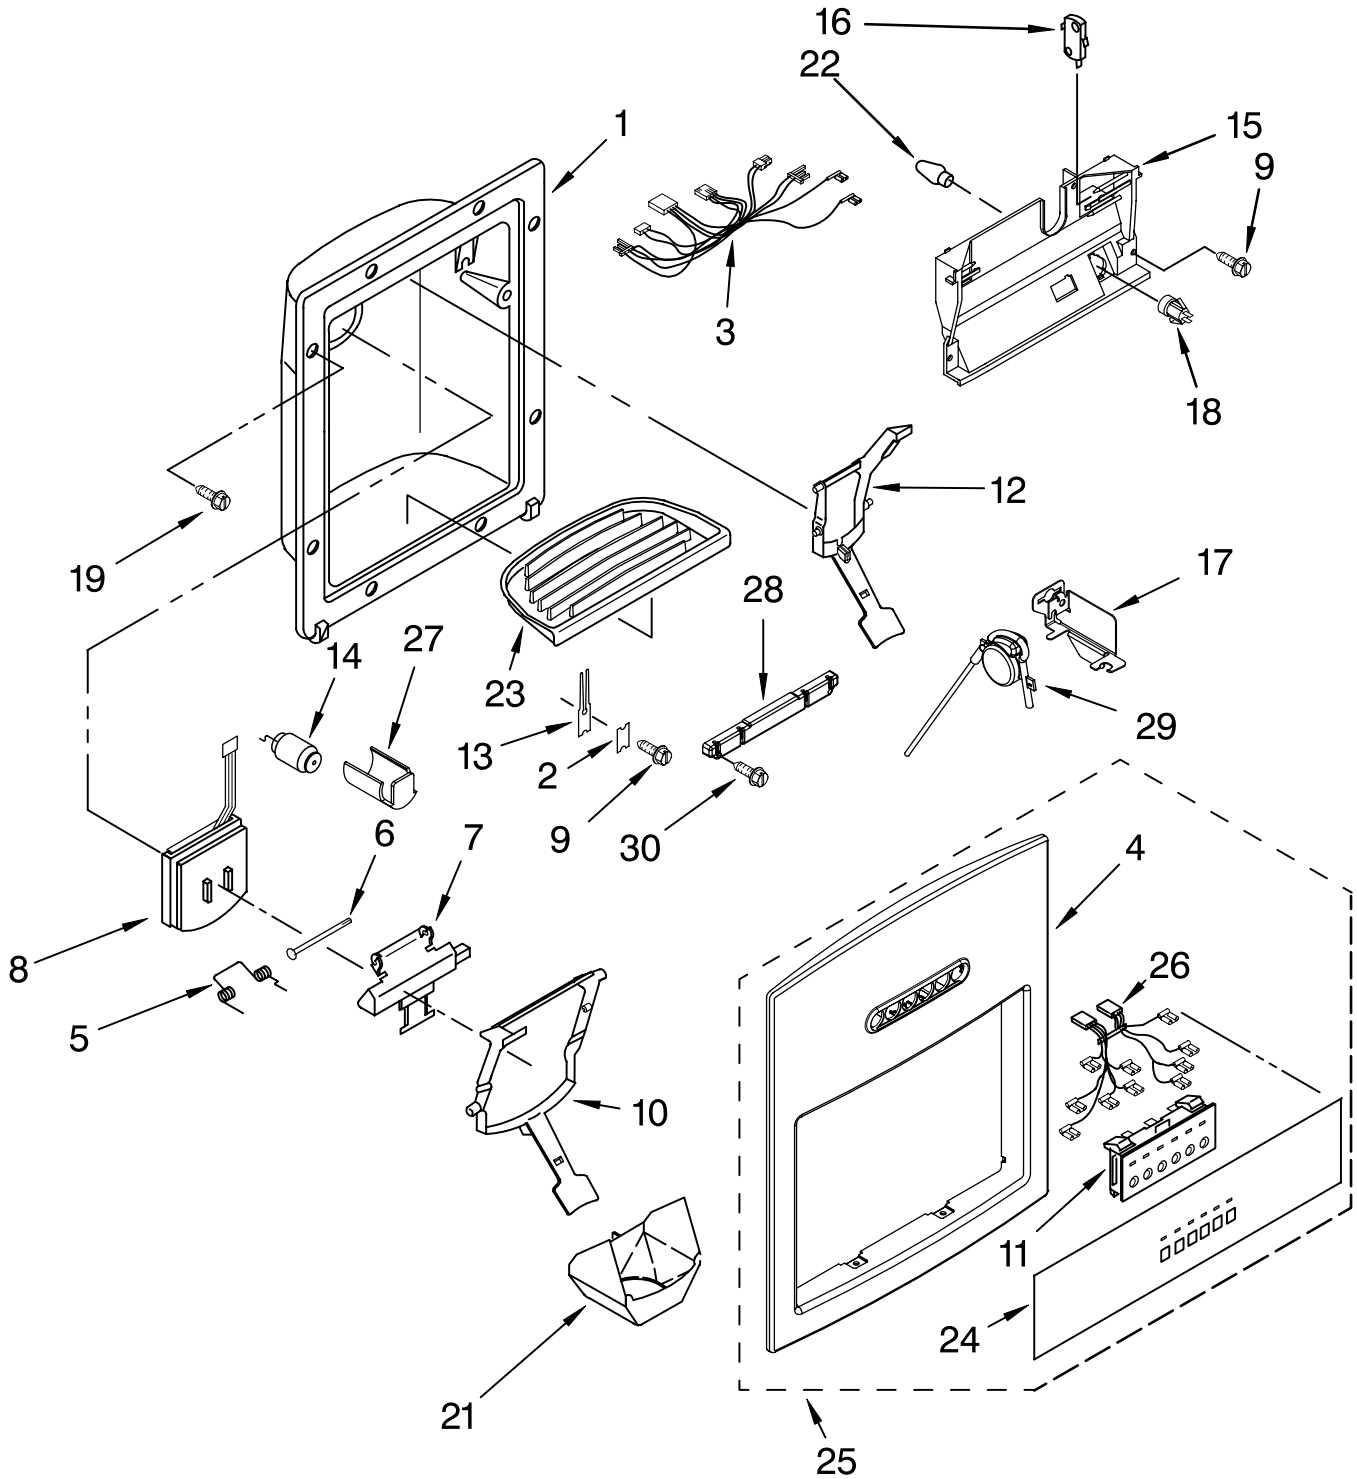

DISPENSER FRONT PARTS

For Models: IF42DBOL00
(Etched Aluminum)

FOR ORDERING INFORMATION REFER TO PARTS PRICE LIST

DISPENSER FRONT PARTS

For Models: IF42DBOL00
(Etched Aluminum)

Illus. No.	Part No.	DESCRIPTION
1		Housing, Dispenser (Not Serviced)
2	2195051	Strain Relief
3	2310198	Wire Assembly
4		Cover, Dispenser (Not Available— Order Item 25)
5	2304772	Spring, Torsion
6	2196195	Pin
7	2304355	Ice Door Mechanism
8	2180353	Door, Ice
9	489000	Screw
10		Lever, Ice Dispenser
	2259396B	Black
11		Switch Assembly (Not Available— Order Item 25)
12		Lever, Water Dispenser
	2259395B	Black
13	2194719	Spring, Lever
14	2205686	Delay Mechanism
15	W10139151	Bracket, Control
16	2162361	Switch (4)
17	2259209	Bracket, Anti- Drip Valve
18	2180200	Lamp Holder
19	3400091	Screw
21	2180224	Guide, Ice
22	3406124	Light Bulb
23	2206670B	Grill, Overflow
24		Overlay, Cover (Not Available— Order Item 25)
25		Front Cover Assembly (Includes Items 4, 11, 24 & 26)
26	2309372	Switch-Jumper, Wire Assembly
27	2252127	Sleeve, Delay Mechanism
28	2306077	Spacer, Dispenser Cover
29	2320669	Valve, Anti-Drip
30	8281163	Screw

FOR ORDERING INFORMATION REFER TO PARTS PRICE LIST