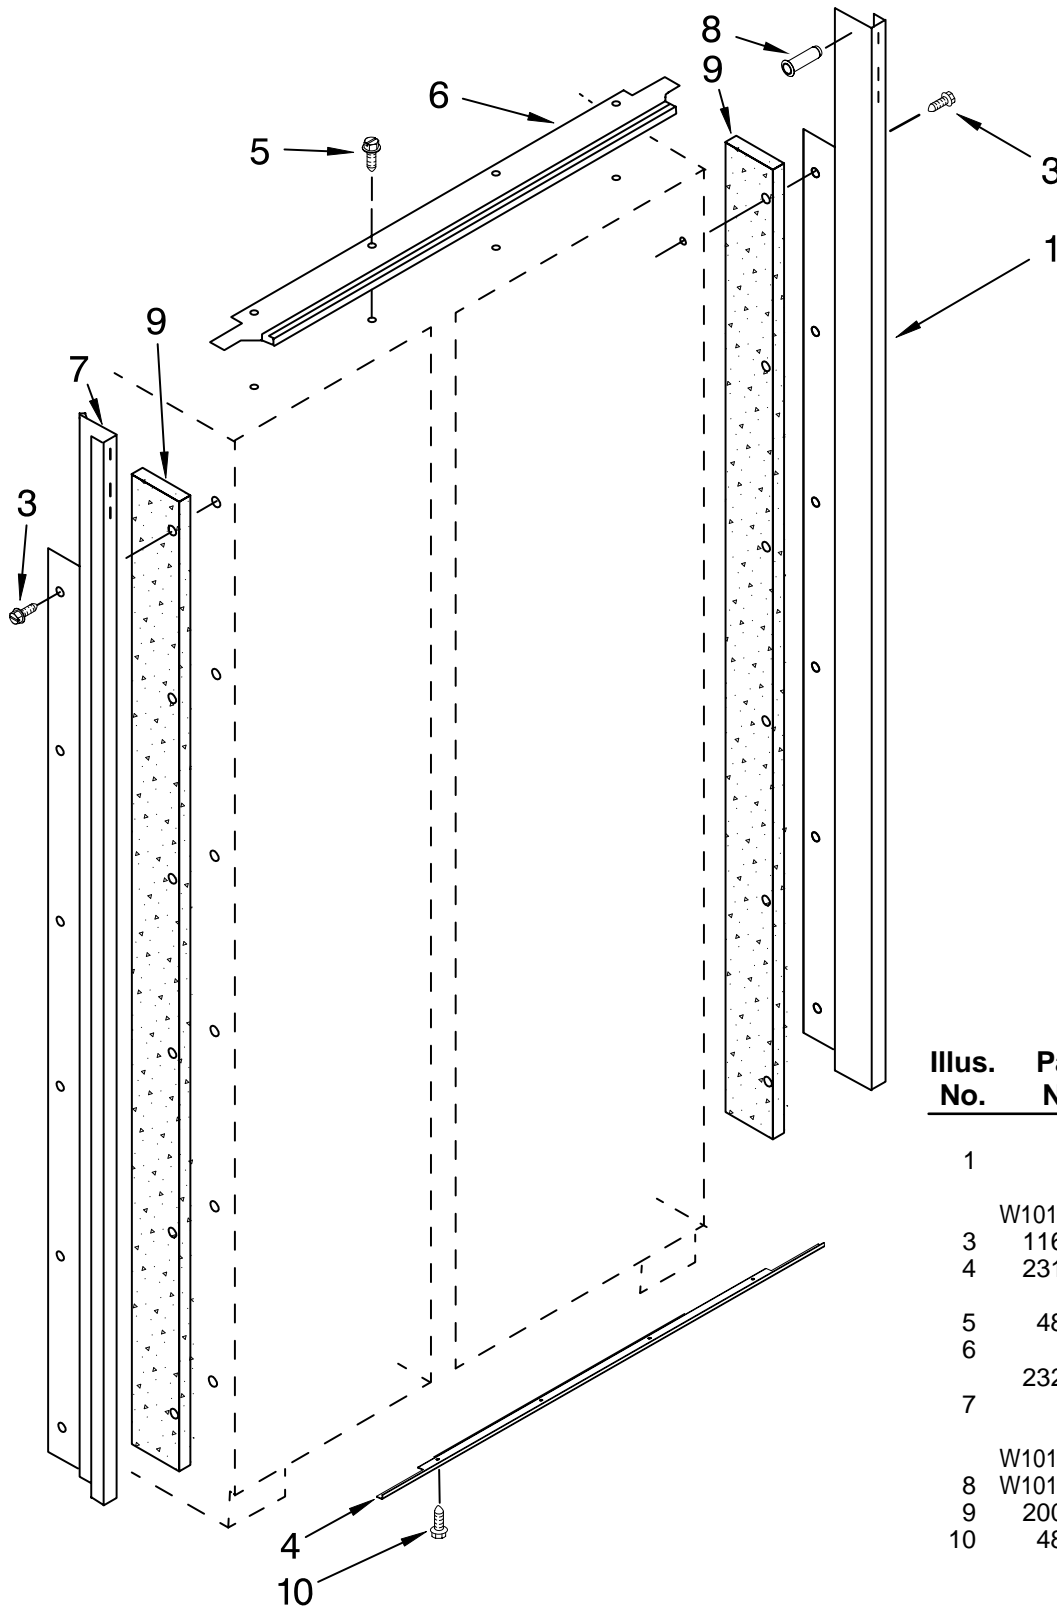

CABINET PARTS

For Models: IF42DBOL00
(Etched Aluminum)

42" BUILT IN
REFRIGERATOR

FOR ORDERING INFORMATION REFER TO PARTS PRICE LIST

CABINET TRIM PARTS

For Models: IF42DBOL00
(Etched Aluminum)

Illus. No.	Part No.	DESCRIPTION
1		Cabinet, Trim (Right Side)
	W10121468	Etched Aluminum
3	1163283	Screw
4	2316687	Cabinet, Trim (Bottom)
5	486194	Screw
6		Cabinet, Trim Top
	2327372	Etched Aluminum
7		Cabinet Trim (Left Side)
	W10121475	Etched Aluminum
8	W10121451	Nutsert (4)
9	2005925	Seal-Trim, Side
10	489464	Screw

FOR ORDERING INFORMATION REFER TO PARTS PRICE LIST

FREEZER SHELF PARTS

For Models: IF42DBOL00
(Etched Aluminum)

Illus. No.	Part No.	DESCRIPTION
1	2302868	Wire, Shelf
3	2302883	Shelf, Fixed (2)
4	2259082	Basket
5	2256270	Front, Basket
6	2259317	Slide, Basket
	2259318	Right Side
	2259318	Left Side
7	8533928	Screw