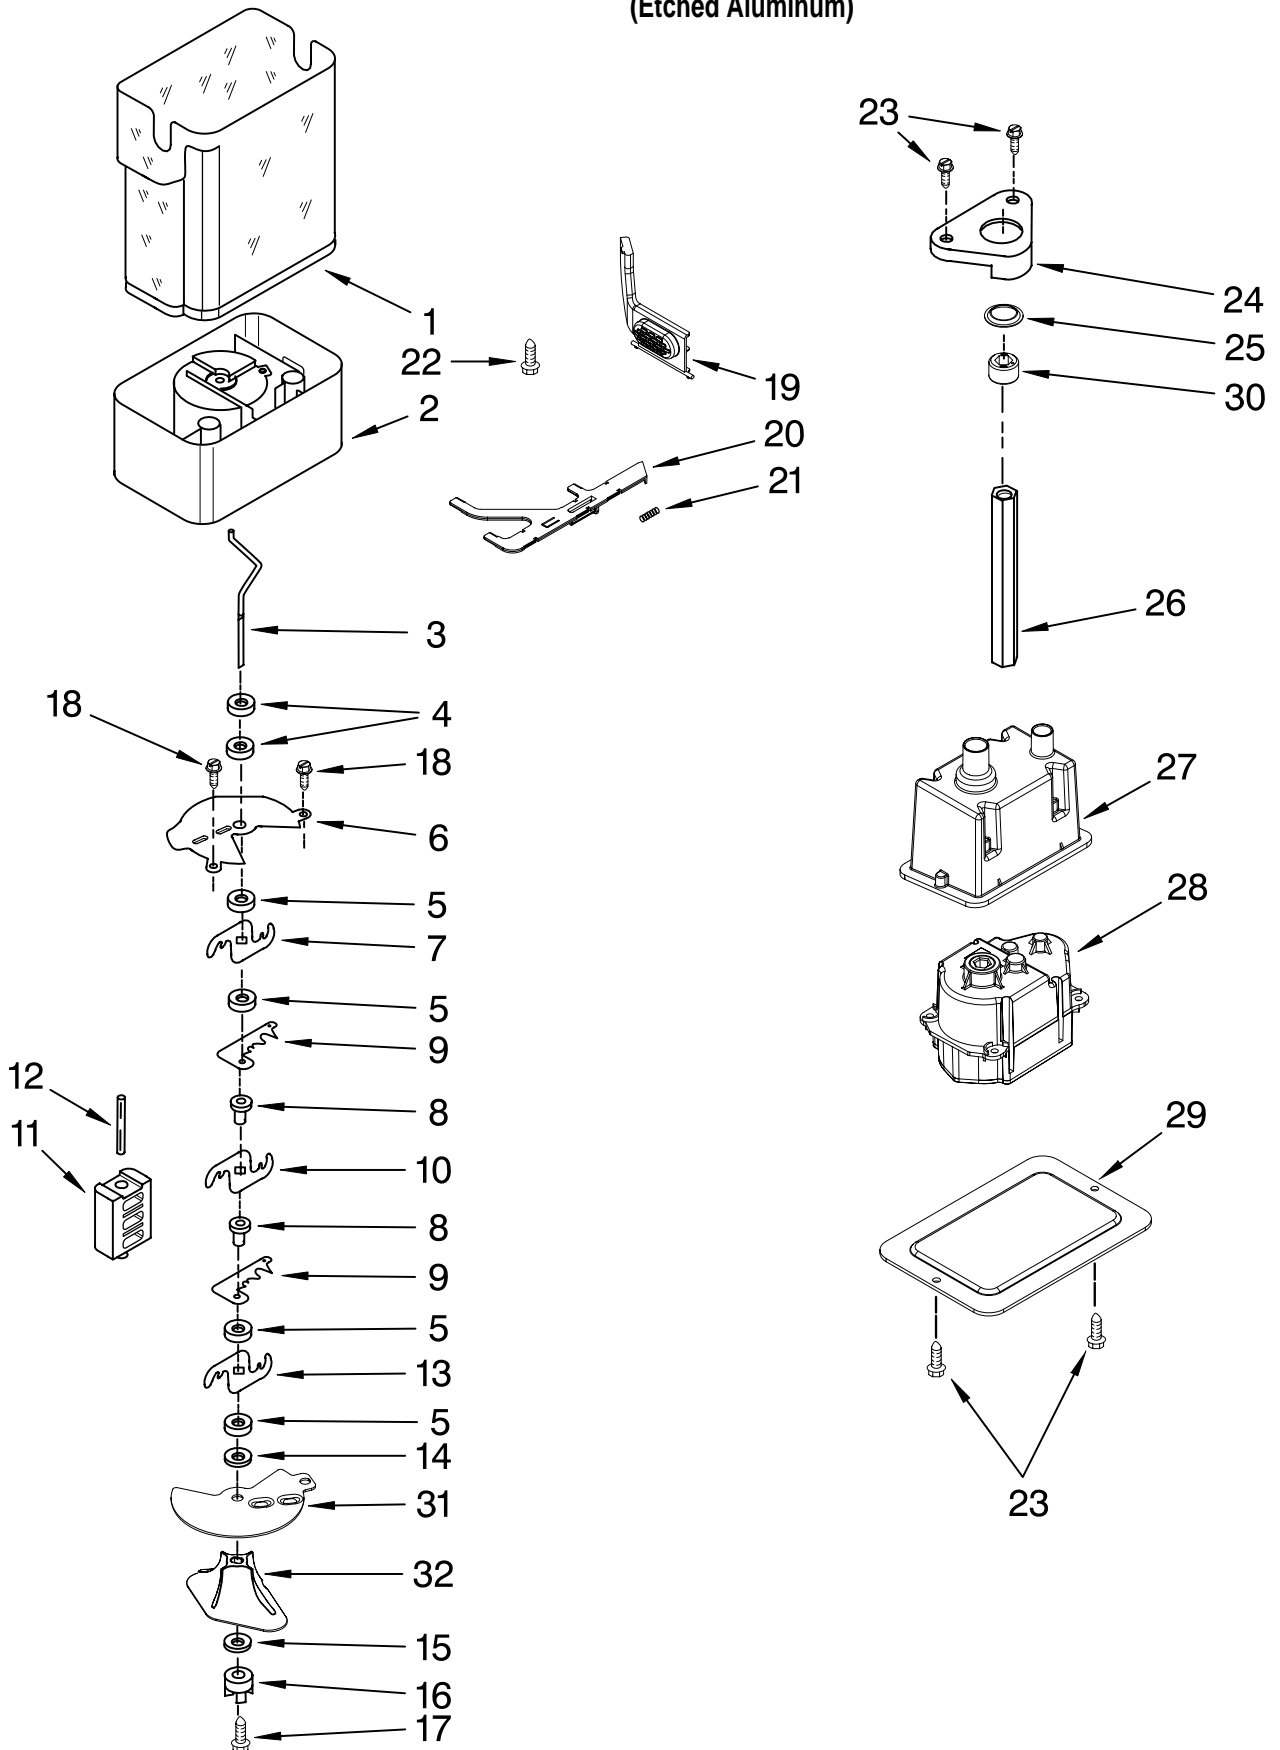

MOTOR AND ICE CONTAINER PARTS

For Models: IF42DBOL00
(Etched Aluminum)

FOR ORDERING INFORMATION REFER TO PARTS PRICE LIST

MOTOR AND ICE CONTAINER PARTS

For Models: IF42DBOL00
(Etched Aluminum)

Illus. No.	Part No.	DESCRIPTION
1	2222965	Ice Bin
2	W10151247	Crusher Bin
3	W10140642	Auger
4	2258220	Washer, Auger
5	1119007	Spacer, Flat (6)
6	2317248	Cover, Crusher
7	2257024	Blade, Rotary
8	1119005	Spacer, Step (2)
9	2257020	Blade, Fixed
10	2257023	Blade, Rotary
11	2317239	Block, Blade
12	489229	Roll Pin
13	2257022	Blade, Rotary
14	489235	Washer, Plain
15	2198661	Washer, Coupling
16	2188918	Coupling, Top
17	8281164	Screw
18	3400065	Screw
19	2252265	Button, Bin
20	W10134783	Latch, Bin
21	2198608	Spring, Latch
22	2198671	Screw (2)
23	8281163	Screw
24	2188919	Holder
25	2198628	Seal
26	2318030	Drive Shaft
27	2318011	Enclosure, Motor
28	2315546	Dispenser, Motor
29	2318028	Cover
30	2315559	Sleeve, Coupling
31	2317250	Chamber, Divider
32	2317243	Wiper
33	108810	Wiring Harness Dispenser Motor (not shown)

FOR ORDERING INFORMATION REFER TO PARTS PRICE LIST