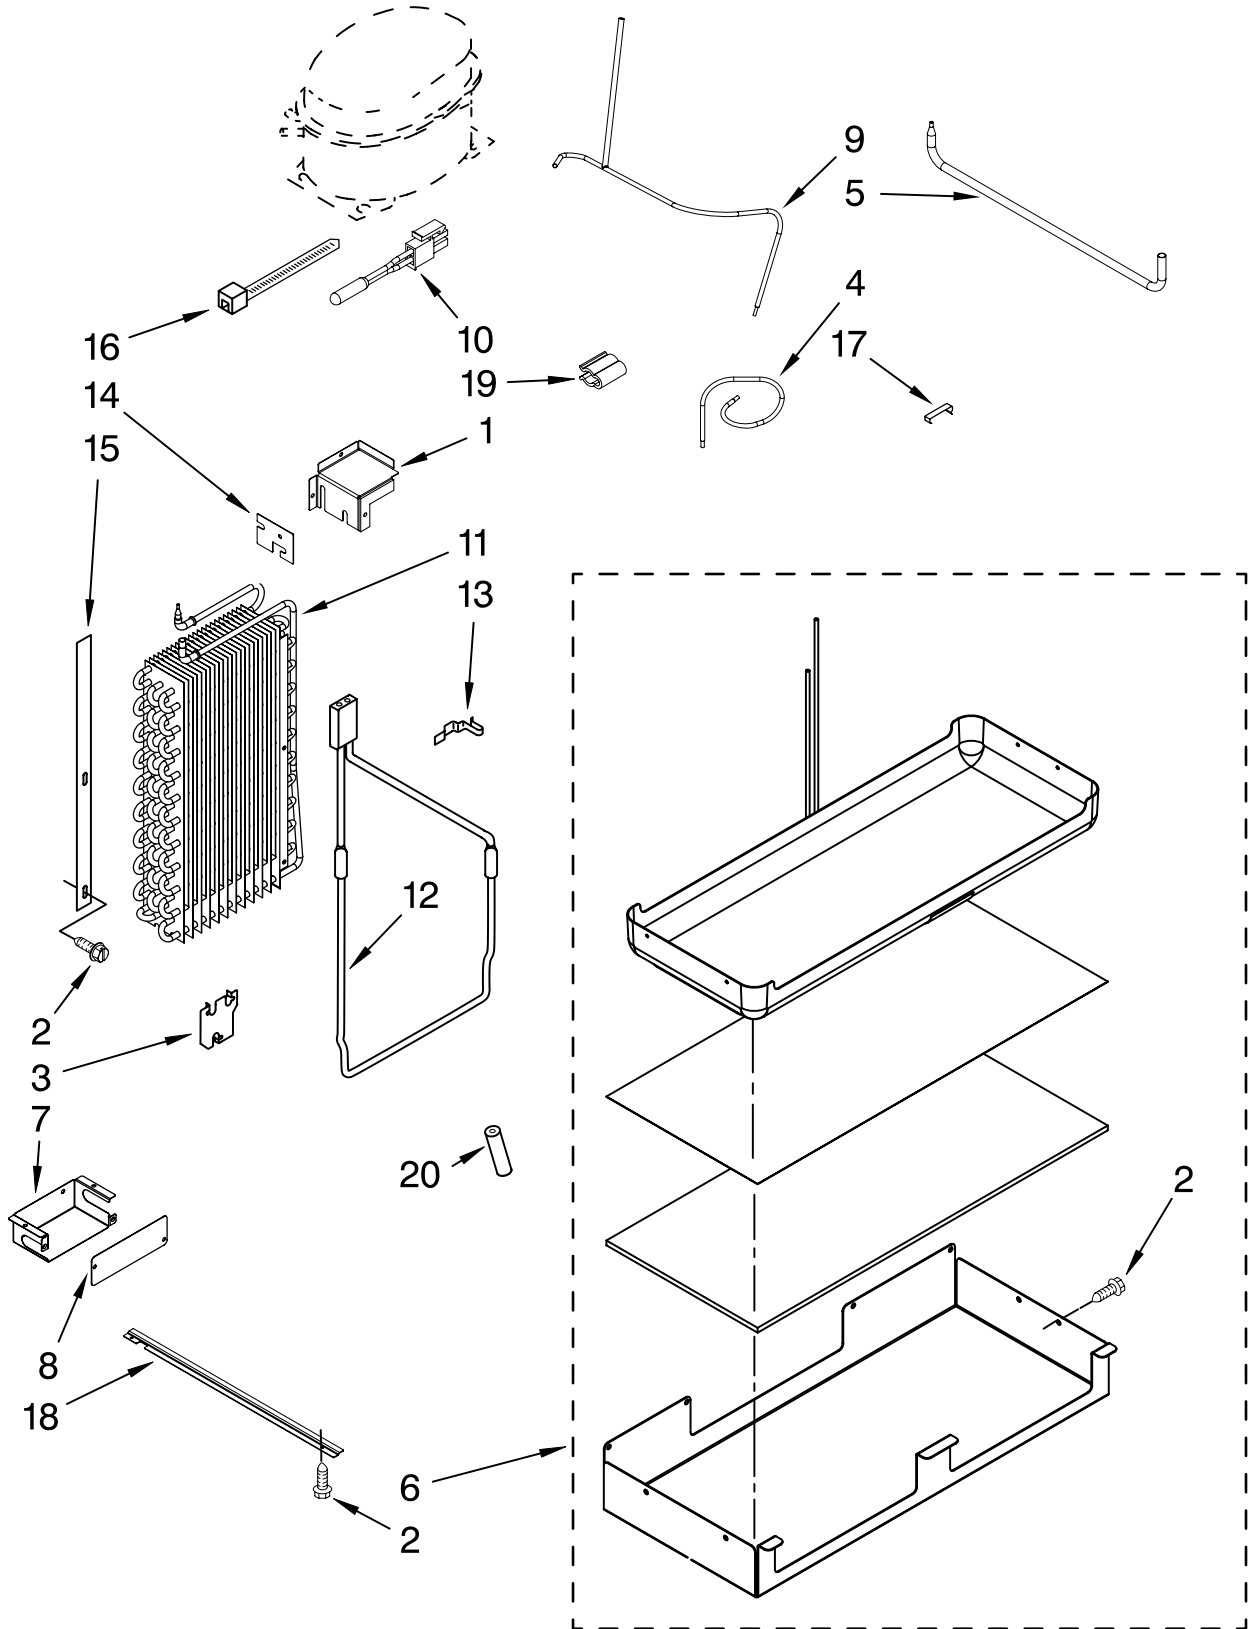

LOWER UNIT AND TUBE PARTS

For Models: IF42DBOL00
(Etched Aluminum)

FOR ORDERING INFORMATION REFER TO PARTS PRICE LIST

LOWER UNIT AND TUBE PARTS

For Models: IF42DBOL00
(Etched Aluminum)

Illus. No.	Part No.	DESCRIPTION
1	W10160981	Bracket Assembly, Air Return
2	486194	Screw
3	W10157752	Bracket
4	2309076	Suction Tube
5	2309070	Tube, Connect (Drier/Restrictor)
6	2320615	Drain Pan Assy.
7	W10151288	Cover, Wiring
8	W10153595	Cover, Box
9	W10121371	Tube, Discharge
10	2188820	Thermistor
11	2306093	Evaporator
12	W10140161	Heater, Defrost
13	1113048	Clamp, Heater (2)
14	W10139908	Seal, Return Air
15	2220832	Gasket, Evaporator
16	2155774	Wire Tie
17	W10169509	Clip, Heat Exchanger
18	2320554	Support, Drain Pan
19	9791833	Clip
20	2215648	Dampener

FOR ORDERING INFORMATION REFER TO PARTS PRICE LIST