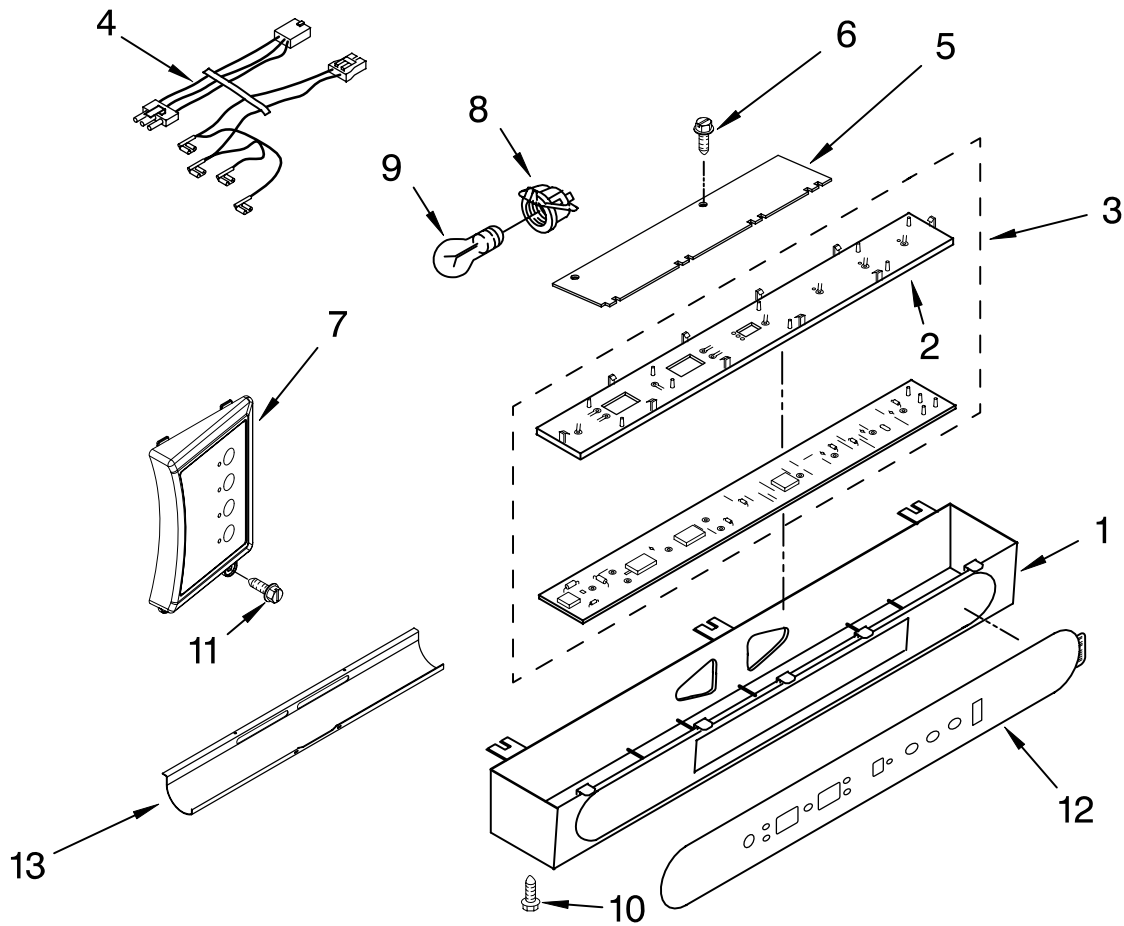

CONTROL PANEL PARTS

For Models: IF42DBOL00
(Etched Aluminum)

Illus. No.	Part No.	DESCRIPTION
1	2302772	Control Box
2	2303938	Insert, Control Box
3	2302913	Circuit Board, Housing Control
4	2310197	Wire Harness
5	2221121	Support, Bracket
6	489006	Screw
7	W10151210	Display Assembly, Ingredient Care
8	2162085	Socket, Light (2)
9	2255743	Light Bulb (2)
10	486194	Screw
11	8281185	Screw
12	W10165030	Overlay
13	2302717	Shield, Light

FOR ORDERING INFORMATION REFER TO PARTS PRICE LIST