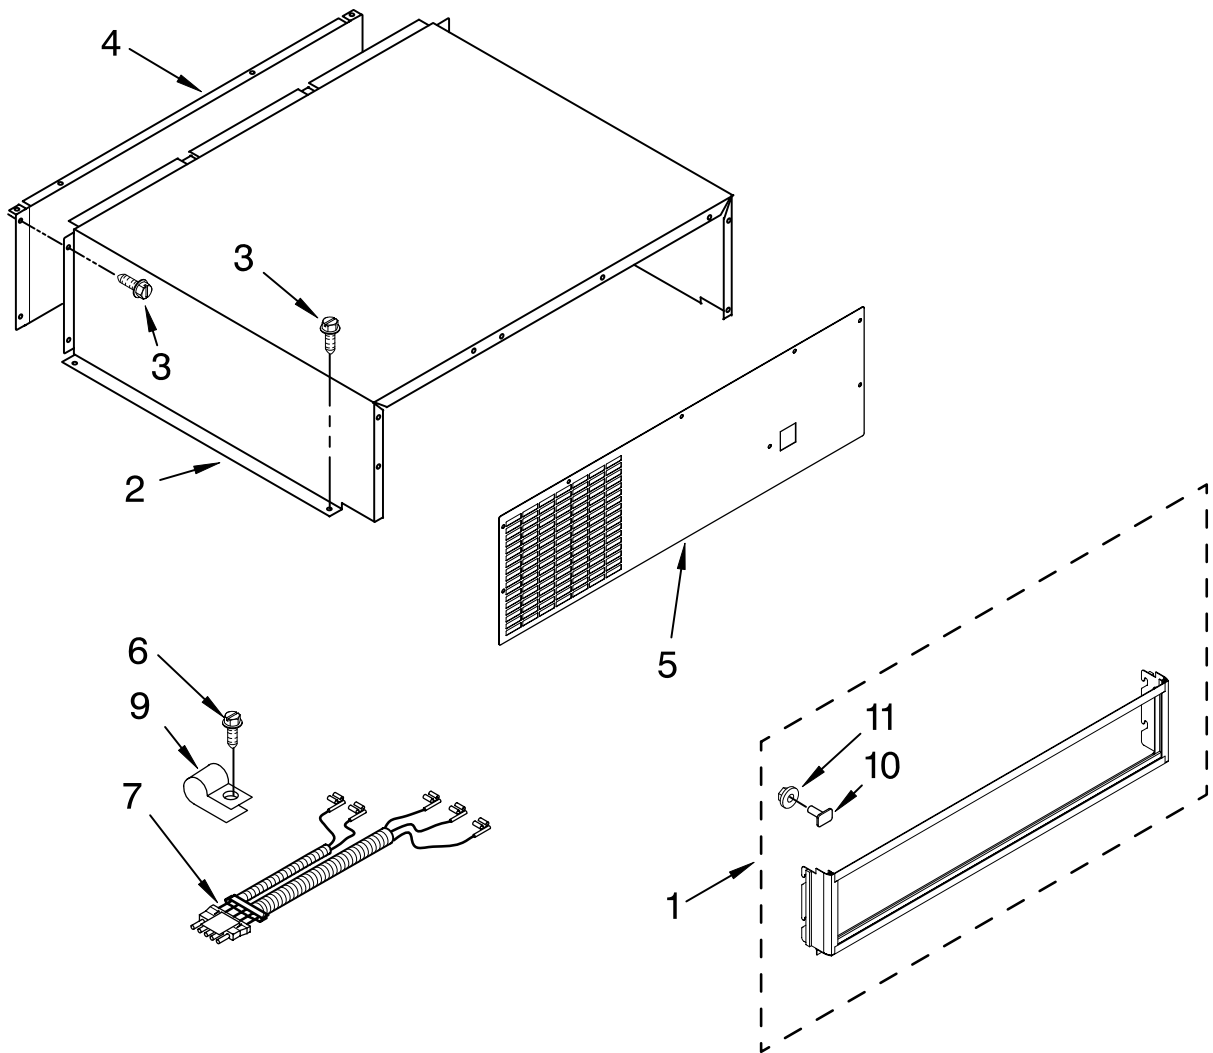

FOR ORDERING INFORMATION REFER TO PARTS PRICE LIST

CONTROL PANEL PARTS

For Models: IF42DBOL00
(Etched Aluminum)

Illus. No.	Part No.	DESCRIPTION
1	2302772	Control Box
2	2303938	Insert, Control Box
3	2302913	Circuit Board, Housing Control
4	2310197	Wire Harness
5	2221121	Support, Bracket
6	489006	Screw
7	W10151210	Display Assembly, Ingredient Care
8	2162085	Socket, Light (2)
9	2255743	Light Bulb (2)
10	486194	Screw
11	8281185	Screw
12	W10165030	Overlay
13	2302717	Shield, Light

FOR ORDERING INFORMATION REFER TO PARTS PRICE LIST

TOP GRILLE AND UNIT COVER PARTS

For Models: IF42DBOL00
(Etched Aluminum)

Illus. No.	Part No.	DESCRIPTION
1		Panel, Decorative Assembly
	2259423X	Etched Aluminum
2	W10161693	Cover, Unit
3	486194	Screw
4	2256466	Back Panel
5	W10121229	Cover, Unit Front
6	487415	Screw
7	2310194	Wire Assembly RC/FC Light Switch
9	489348	Clamp
10	2003347	Tee Bolt (4)
11	1161548	Nut (4)