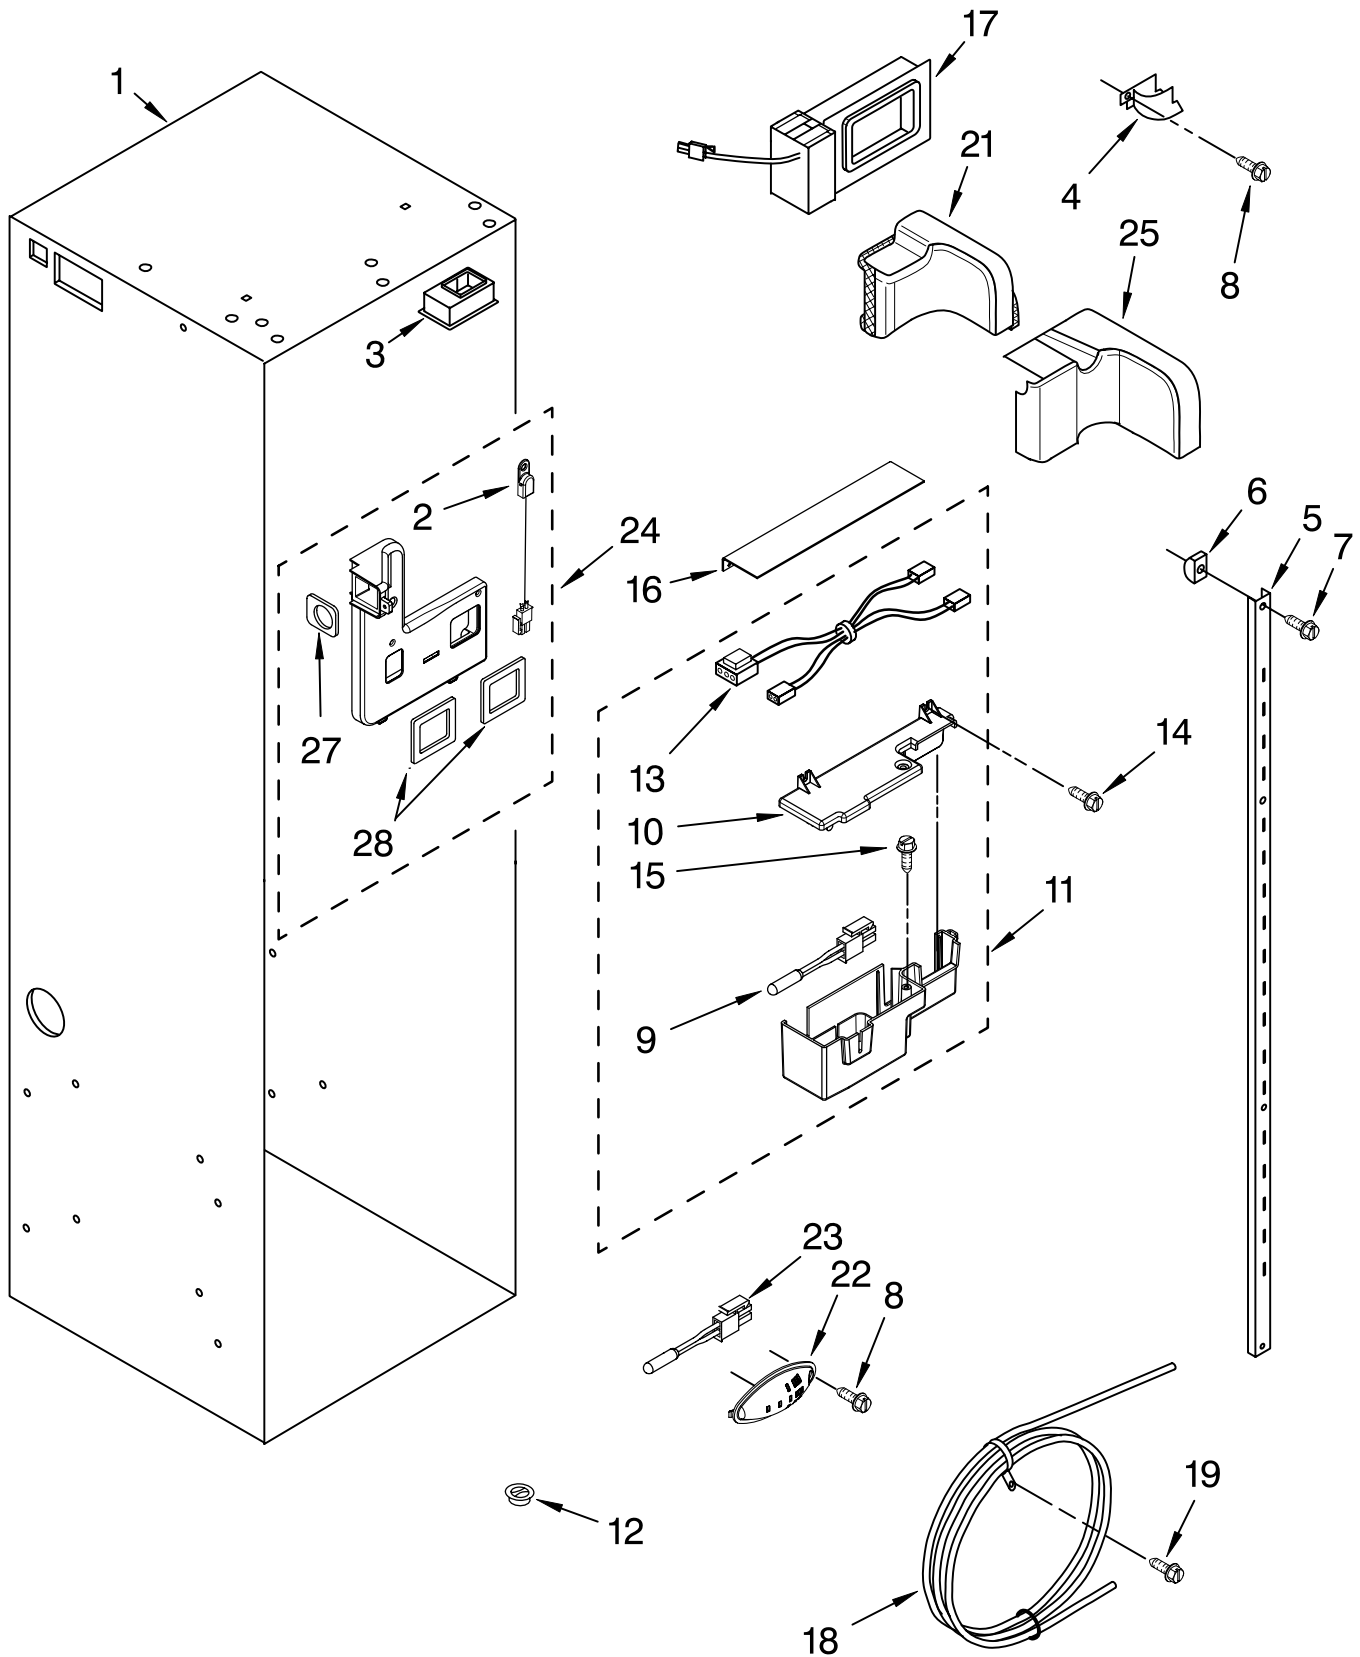

CABINET PARTS

For Models: IF42DBOL00
(Etched Aluminum)

42" BUILT IN
REFRIGERATOR

FOR ORDERING INFORMATION REFER TO PARTS PRICE LIST

CABINET TRIM PARTS

For Models: IF42DBOL00
(Etched Aluminum)

Illus. No.	Part No.	DESCRIPTION
1		Cabinet, Trim (Right Side)
	W10121468	Etched Aluminum
3	1163283	Screw
4	2316687	Cabinet, Trim (Bottom)
5	486194	Screw
6		Cabinet, Trim Top
	2327372	Etched Aluminum
7		Cabinet Trim (Left Side)
	W10121475	Etched Aluminum
8	W10121451	Nutsert (4)
9	2005925	Seal-Trim, Side
10	489464	Screw

FOR ORDERING INFORMATION REFER TO PARTS PRICE LIST

FREEZER SHELF PARTS

For Models: IF42DBOL00
(Etched Aluminum)

Illus. No.	Part No.	DESCRIPTION
1	2302868	Wire, Shelf
3	2302883	Shelf, Fixed (2)
4	2259082	Basket
5	2256270	Front, Basket
6	2259317	Slide, Basket
	2259318	Right Side
	2259318	Left Side
7	8533928	Screw

FOR ORDERING INFORMATION REFER TO PARTS PRICE LIST

REFRIGERATOR LINER PARTS

For Models: IF42DBOL00
(Etched Aluminum)

FOR ORDERING INFORMATION REFER TO PARTS PRICE LIST

REFRIGERATOR LINER PARTS

For Models: IF42DBOL00
(Etched Aluminum)