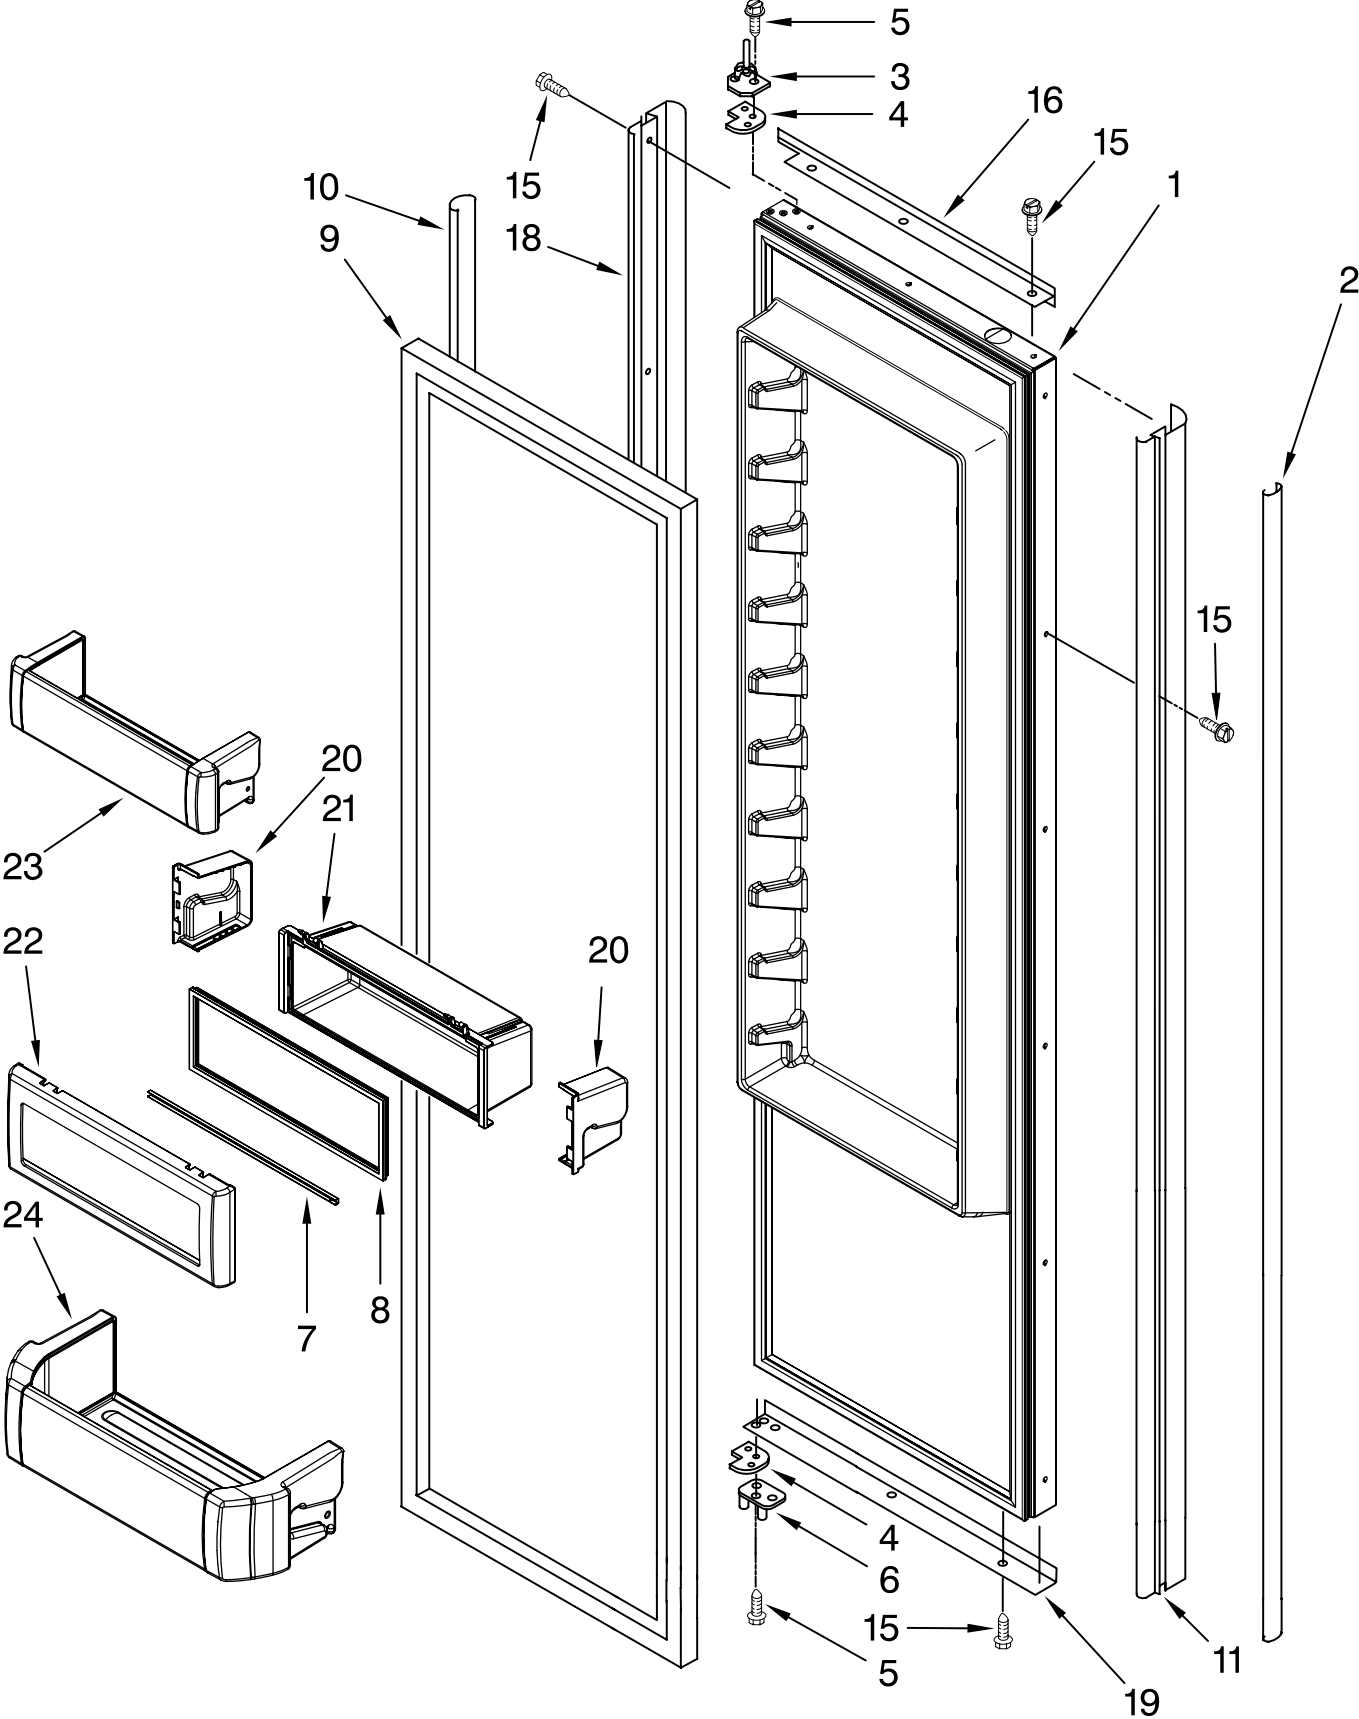

REFRIGERATOR DOOR PARTS

For Models: IF42DBOL00
(Etched Aluminum)

FOR ORDERING INFORMATION REFER TO PARTS PRICE LIST

REFRIGERATOR DOOR PARTS

For Models: IF42DBOL00
(Etched Aluminum)

Illus. No.	Part No.	DESCRIPTION
1	2252330	Refrigerator Door Panel (Includes Item #9)
2		Trim, Screw Cover (Handle Side)
	2259448X	Etched Aluminum
3		Hinge Assy, Top
	2266854	Etched Aluminum
4	2316804	Spacer-Door, Top & Bottom
5	489282	Screw
6		Hinge Assy, Btm
	2302878	Black
7	2222796	Rail, Lid
8	2222982	Gasket, Utility Bin
9	2222811	Door Gasket, Magnetic
10		Trim, Screw Cover (Hinge Side)
	2259365X	Etched Aluminum
11		Trim-Door, (Handle Side)
	2259040X	Etched Aluminum
15		Screw, 8-15 x .500
	8281250	Stainless Steel
16		Trim-Door, Top
	2005011	Etched Aluminum
18		Trim-Door, Hinge Side
	2257686X	Etched Aluminum
19		Trim-Door, Btm
	W10131742	Etched Aluminum
20		Endcap
	2222919	Right Side
	2222920	Left Side
21	2222922	Bin, Utility Center
22	2257616	Door, Utility Bin
23	2222773	Bin, Door (3)
24	2222770	Bin, Door