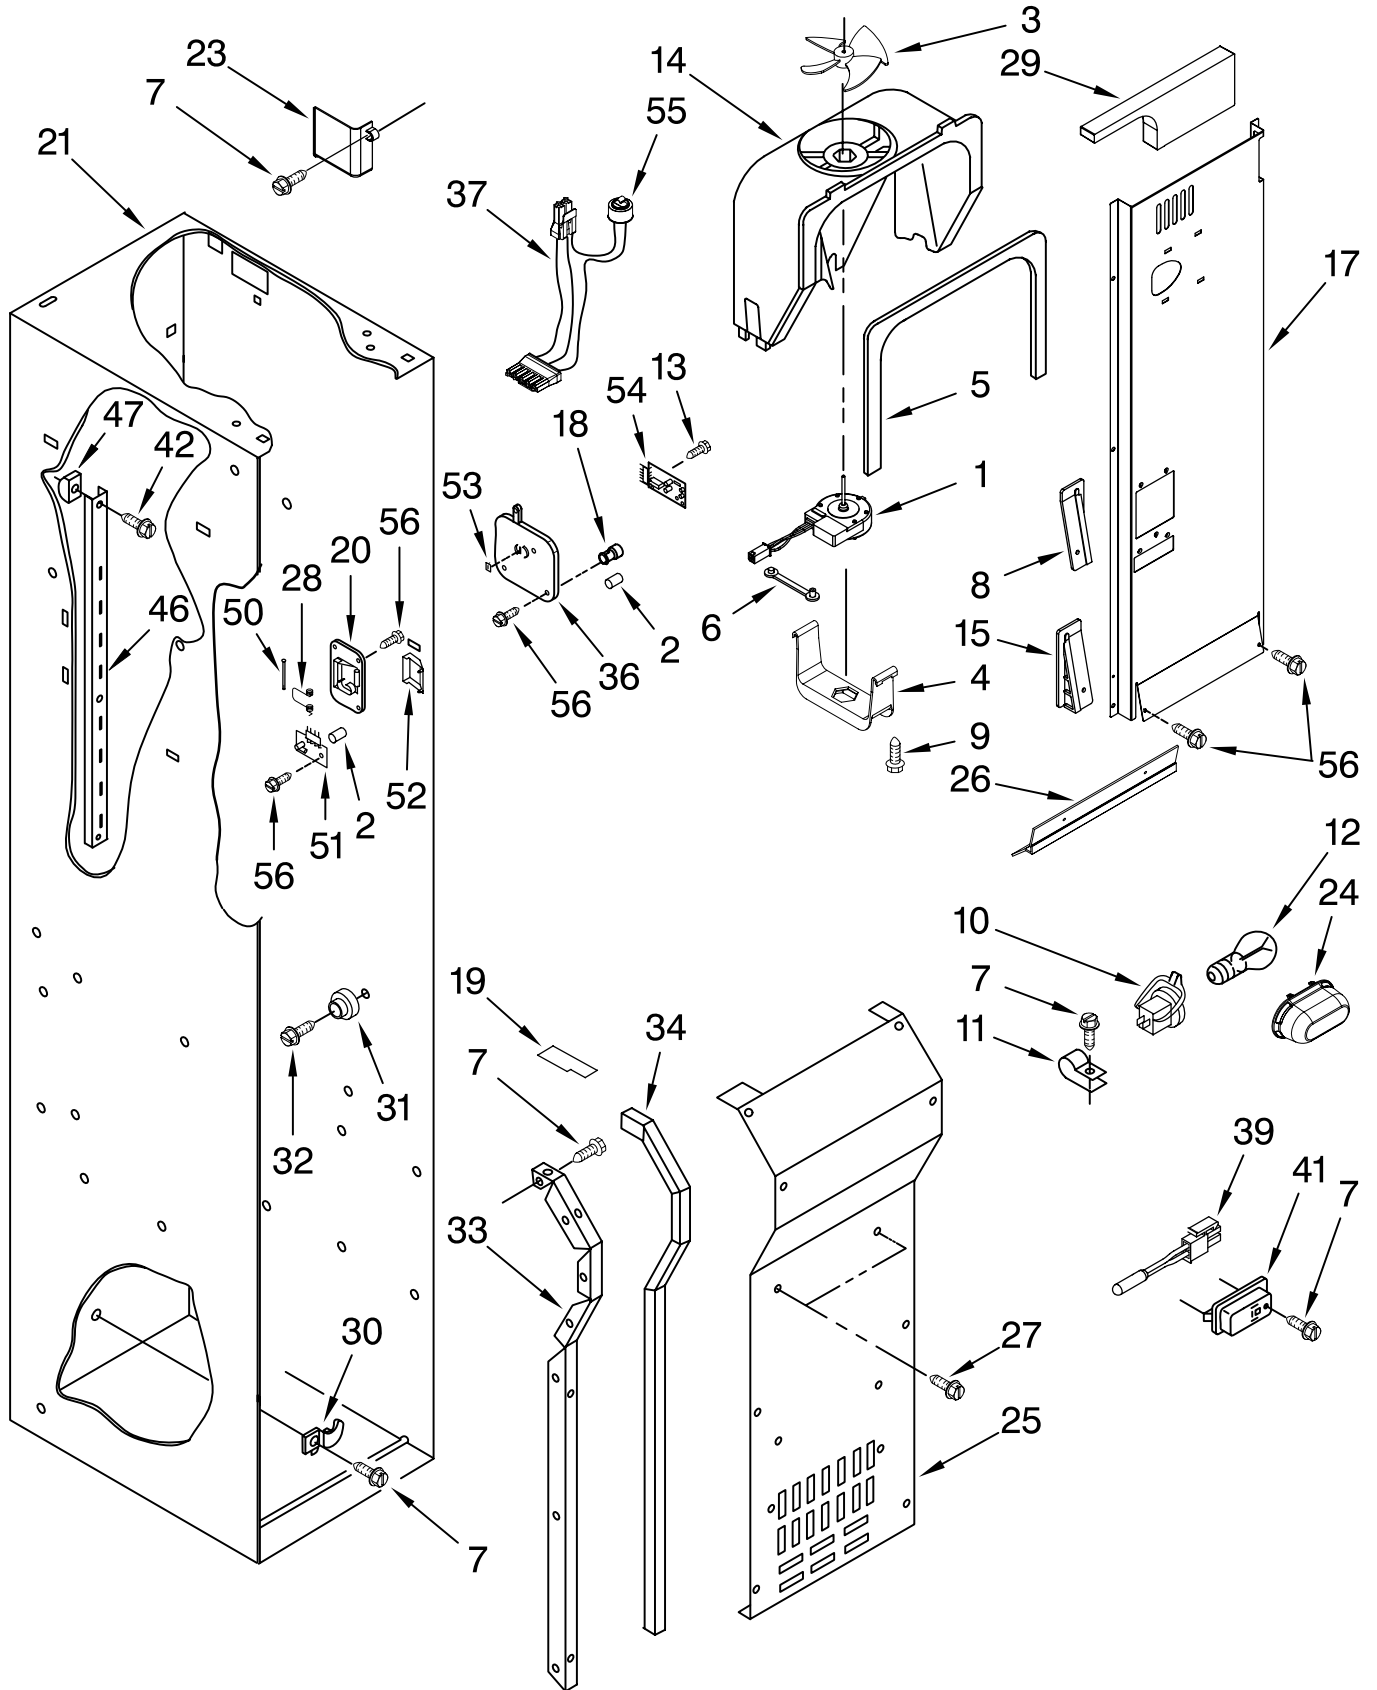

FREEZER LINER AND AIR FLOW PARTS

For Models: IF42DBOL00
(Etched Aluminum)

FOR ORDERING INFORMATION REFER TO PARTS PRICE LIST

FREEZER LINER AND AIR FLOW PARTS

For Models: IF42DBOL00
(Etched Aluminum)

Illus. No.	Part No.	DESCRIPTION	Illus. No.	Part No.	DESCRIPTION	Illus. No.	Part No.	DESCRIPTION
1	2259385	Fan Motor	19		Block, Fan Scroll	34	2220904	Gasket (2)
2	2198665	Tube, P.C. Board		2209480	Right			Evaporator Cover
3	2169142	Fan Blade		2209066	Left	36	W10151208	Cover, Receiver
4	2223733	Retainer, Fan Motor	20	W10151205	Cover, Emitter	37	W10139189	Harness, Evap Fan (Includes Item 55)
5	2302817	Gasket, Cover	21		Liner (Not A Serviceable Part)	39	2306010	Thermistor
6	2223986	Grommet	23	2259025	Cover, Air Outlet	41	2317105	Cover, Thermistor
7	486194	Screw	24	2307751	Light Shield	42	2006475	Screw
8	2259464	Wedge, Air Duct	25	W10158003	Cover, Evaporator	46	2259032	Ladder, Shelf
9	488500	Screw, Ground	26	2302850	Support, Air Duct	47	2259445	Support, Screw
10	2223857	Socket, Light (2)	27	487539	Screw	50	2198634	Pin
11	488937	Clamp, Nylon	28	2198635	Spring	51	2220398	P.C. Board
12	2326255	Light Bulb	29	2309283	Deflector, Air Duct			Emitter
13	489214	Screw	30	1112260	Support, Evaporator	52	2198633	Flipper
14	2182120	Scroll, Fan				53	2315398	Slide, Icemaker Shut Off
15	2259465	Wedge, Air Duct	31	2196483	Shelf, Stud (20)	54	2255114	P.C. Board, Receiver
17	2307774	Air Duct	32	8281158	Screw			
18	2198643	Lens	33		Evaporator, Cover Rail	55	W10160570	Defrost, Bi-Metal
				2221107	Left Side	56	8281185	Screw
				2259355	Right Side			

FOR ORDERING INFORMATION REFER TO PARTS PRICE LIST