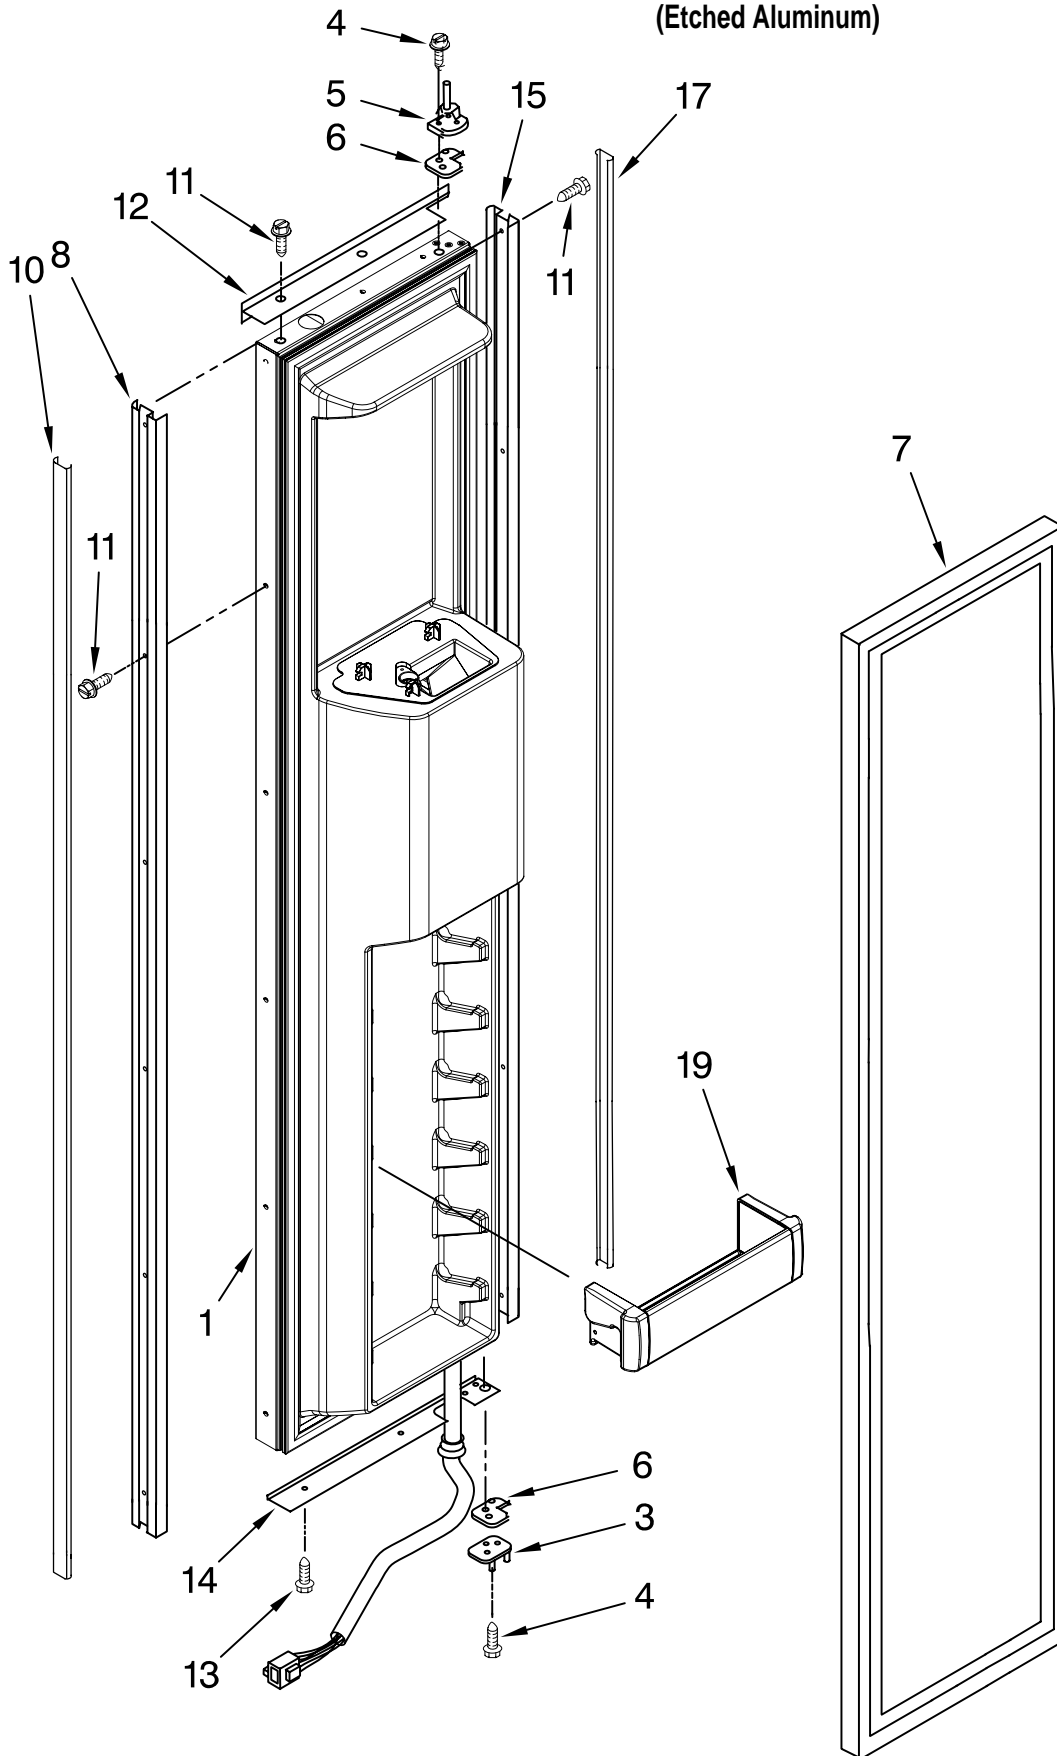

FREEZER DOOR PARTS

For Models: IF42DBOL00
(Etched Aluminum)

FOR ORDERING INFORMATION REFER TO PARTS PRICE LIST

FREEZER DOOR PARTS

For Models: IF42DBOL00
(Etched Aluminum)

Illus. No.	Part No.	DESCRIPTION
1		Freezer Door (Includes #14)
	W10165041	Etched Aluminum
3		Hinge, Bottom
	2302879	Etched Aluminum
4	489282	Screw
5		Hinge, Top
	2266854	Etched Aluminum
6	2316804	Spacer-Door, Top & Bottom
7	2222814	Door Gasket, Magnetic
8		Trim-Door, Handle Side
	2259041X	Etched Aluminum
10		Trim, Screw Cover Handle Side
	2259448X	Etched Aluminum
11		Screw
	8281250	Stainless Steel
12		Trim-Door, Top
	2005020	Etched Aluminum
13	488568	Screw
14		Trim-Door, Btm
	2215985	Etched Aluminum
15		Trim-Door, Hinge Side
	2257687X	Etched Aluminum
17		Trim, Screw Cover Hinge Side
	2259365X	Etched Aluminum
19	2222776	Bin, Door (3)