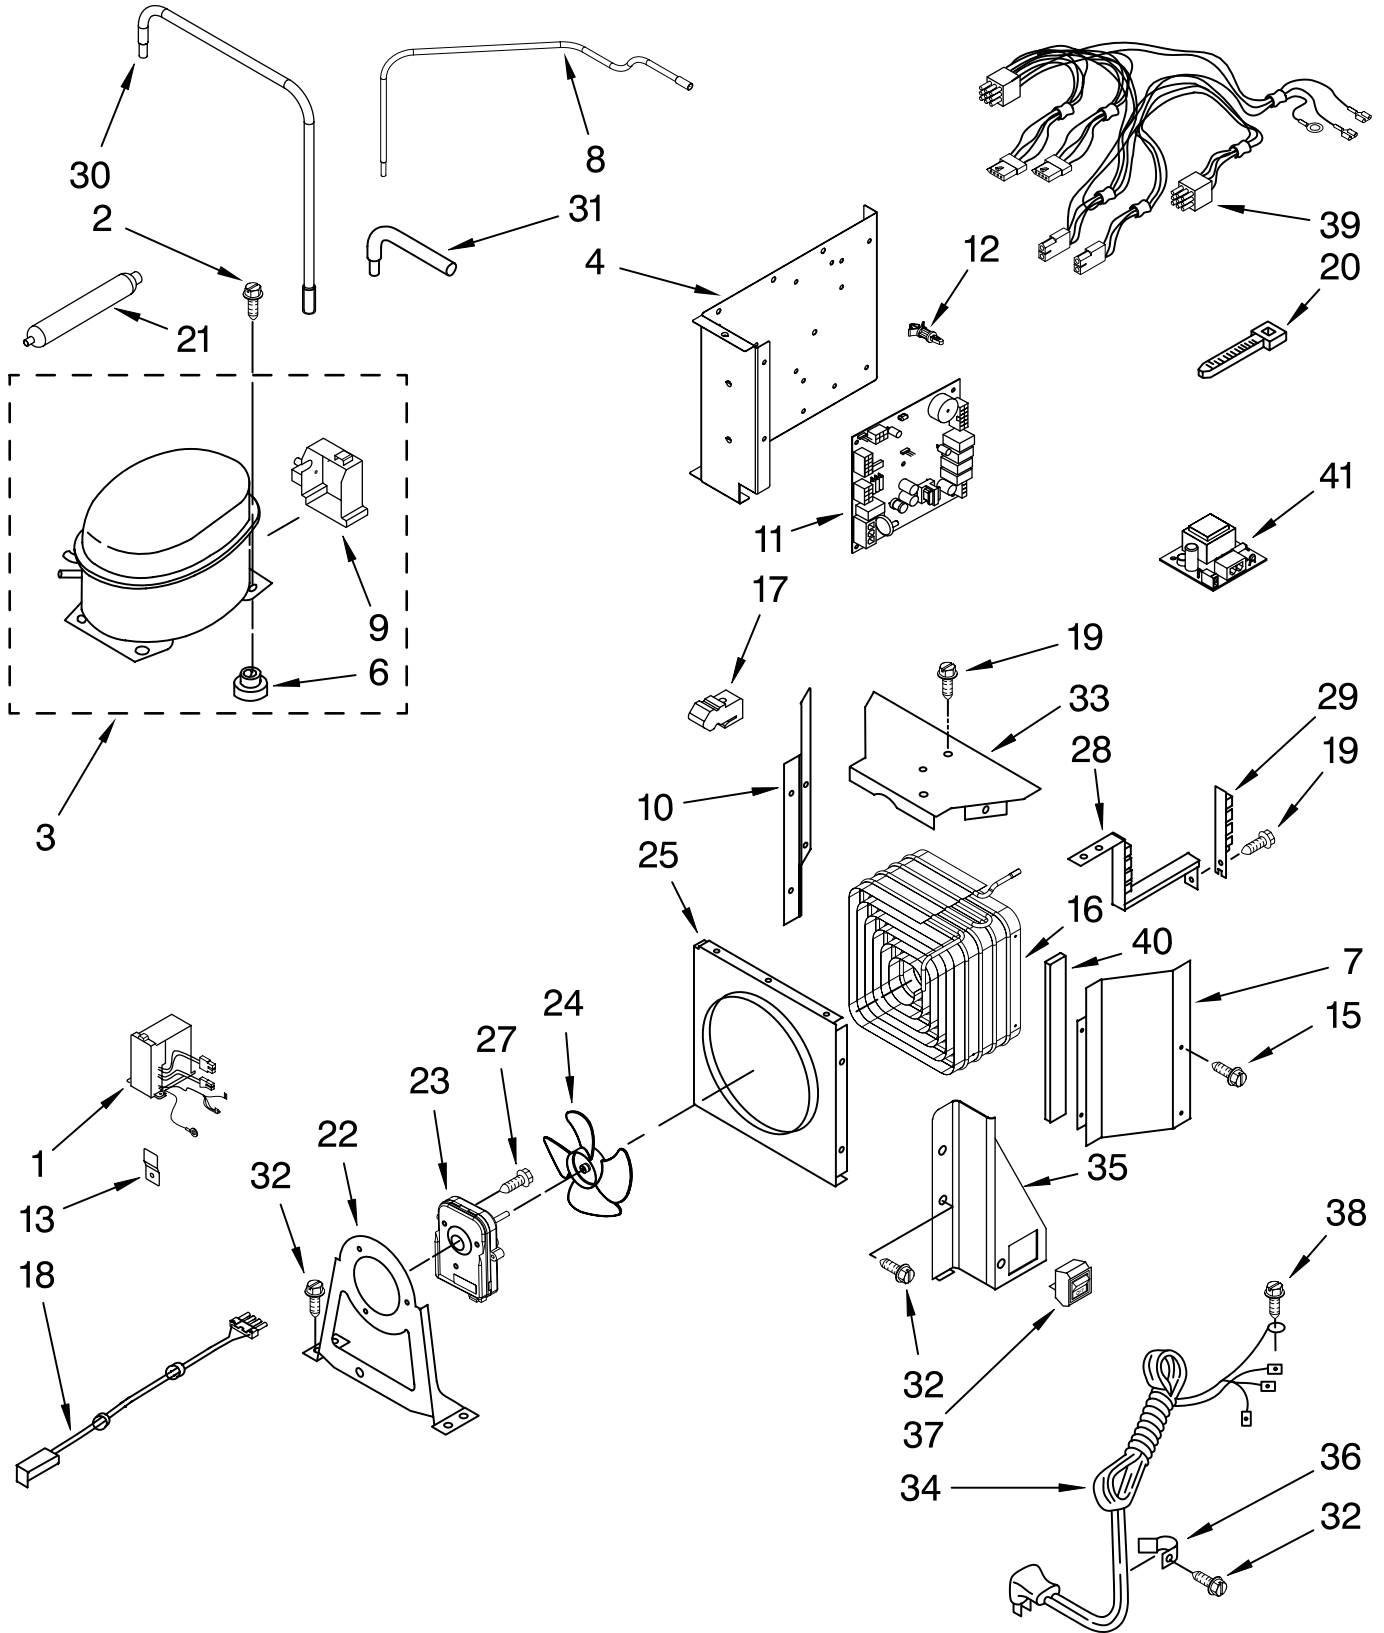

UPPER UNIT PARTS

For Models: IF42DBOL00
(Etched Aluminum)

FOR ORDERING INFORMATION REFER TO PARTS PRICE LIST

UPPER UNIT PARTS

For Models: IF42DBOL00
(Etched Aluminum)

Illus. No.	Part No.	DESCRIPTION
1	W10133449	Inverter Box
2	489373	Screw, Compressor Mounting (4)
3	2302967	Compressor (Includes Items 6 & 9)(Also Order 876765 Tube Kit)
4	2318087	Housing, Control Board
6	1100826	Grommet, Mounting
7	2309002	Support, Condenser
8	2307693	Tube, Transiton (Cond/Ht Loop) (Right)
9	2215676	Terminal Cover
10	2309001	Support, Condenser (Left)
11	2307028	Control Board
12	2203075	Spacer (5)
13	2256328	Bracket, Inverter Box
15	1157158	Screw
16	2307998	Condenser
17	2309431	Grommet (2)
18	2310207	Wire, Jumper
19	489399	Screw
20	2155774	Wire Tie

Illus. No.	Part No.	DESCRIPTION
21	2317982	Drier
22	W10136614	Bracket, Fan Motor (Condenser Fan)
23	2188875	Motor, Fan
24	W10139483	Blade, Fan
25	2003169	Orifice, Fan
27	8533993	Screw
28	2317031	Bracket, Vibration (Condenser)
29	2317030	Arm, Vibration (Condenser)
30	2307566	Tube, Transition (Condenser/Drier)
31	2194319	Tube, Process
32	486194	Screw
33	2309000	Cover, Condenser
34	2310251	Service Cord
35	2307684	Bracket, Mounting (Power Switch)
36	549193	Clamp, Cord
37	2266802	Switch, Power Disconnect
38	487294	Screw, Ground
39	W10167450	Wiring Harness, Unit Compartment
40	2309432	Gasket, Condenser
41	2259350	Power Supply, Ingredient Care Center

Illus. No.	Part No.	DESCRIPTION
Following Parts Not Illustrated and Optional Parts Not Included		
	978025	Valve, Access (1/4")
	978026	Valve, Access (5/16")
	978027	Valve, Access (3/8")
	978028	Valve, Access (1/2")
	978029	Valve, Access (5/8")
	978030	Valve, Access (3/4")
	876764	Valve, Access (3/16")

REFRIGERANT CHARGE

7.50 oz.
(R-134A)