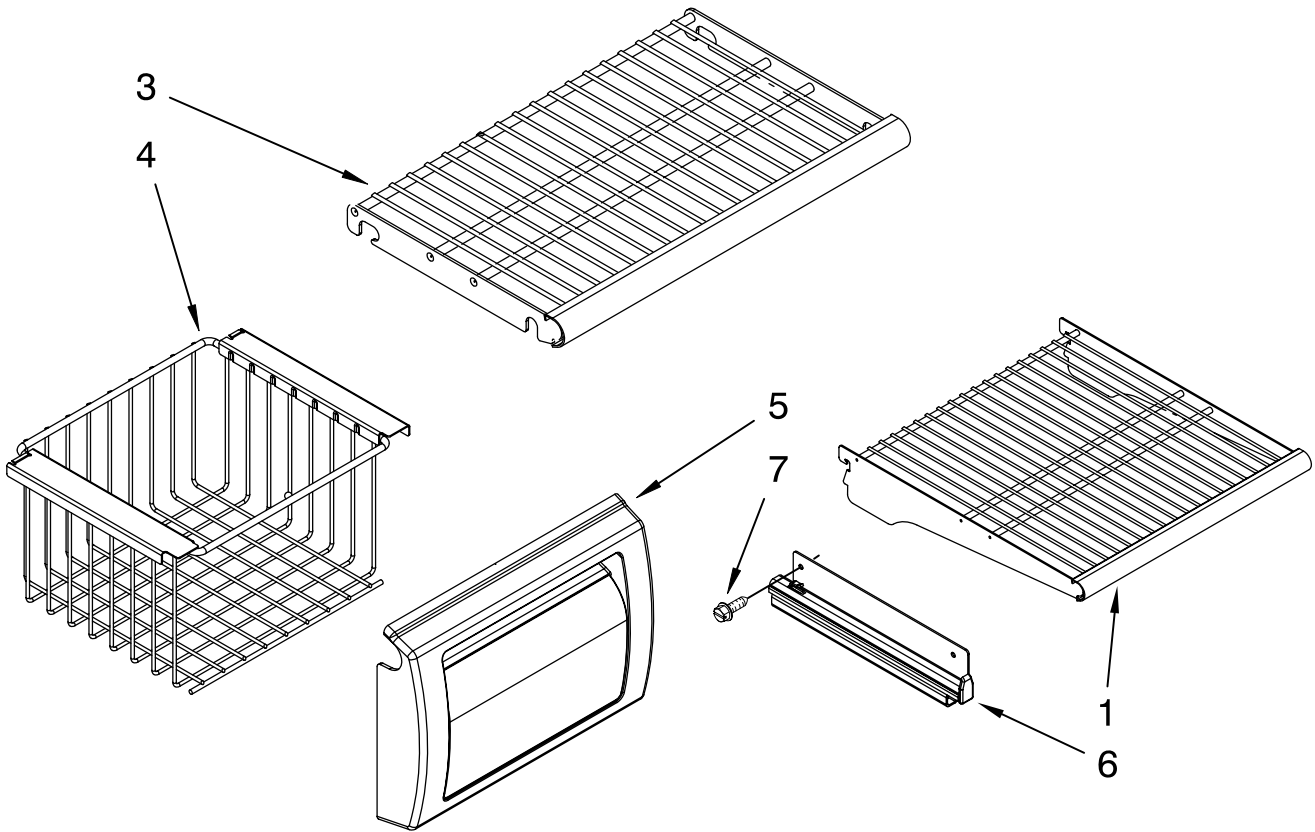

CABINET PARTS

For Models: IF42DBOL00
(Etched Aluminum)

42" BUILT IN
REFRIGERATOR

FOR ORDERING INFORMATION REFER TO PARTS PRICE LIST

CABINET TRIM PARTS

For Models: IF42DBOL00
(Etched Aluminum)

Illus. No.	Part No.	DESCRIPTION
1		Cabinet, Trim (Right Side)
	W10121468	Etched Aluminum
3	1163283	Screw
4	2316687	Cabinet, Trim (Bottom)
5	486194	Screw
6		Cabinet, Trim Top
	2327372	Etched Aluminum
7		Cabinet Trim (Left Side)
	W10121475	Etched Aluminum
8	W10121451	Nutsert (4)
9	2005925	Seal-Trim, Side
10	489464	Screw

FOR ORDERING INFORMATION REFER TO PARTS PRICE LIST

FREEZER SHELF PARTS

For Models: IF42DBOL00
(Etched Aluminum)

Illus. No.	Part No.	DESCRIPTION
1	2302868	Wire, Shelf
3	2302883	Shelf, Fixed (2)
4	2259082	Basket
5	2256270	Front, Basket
6	2259317	Slide, Basket
	2259318	Right Side
	2259318	Left Side
7	8533928	Screw