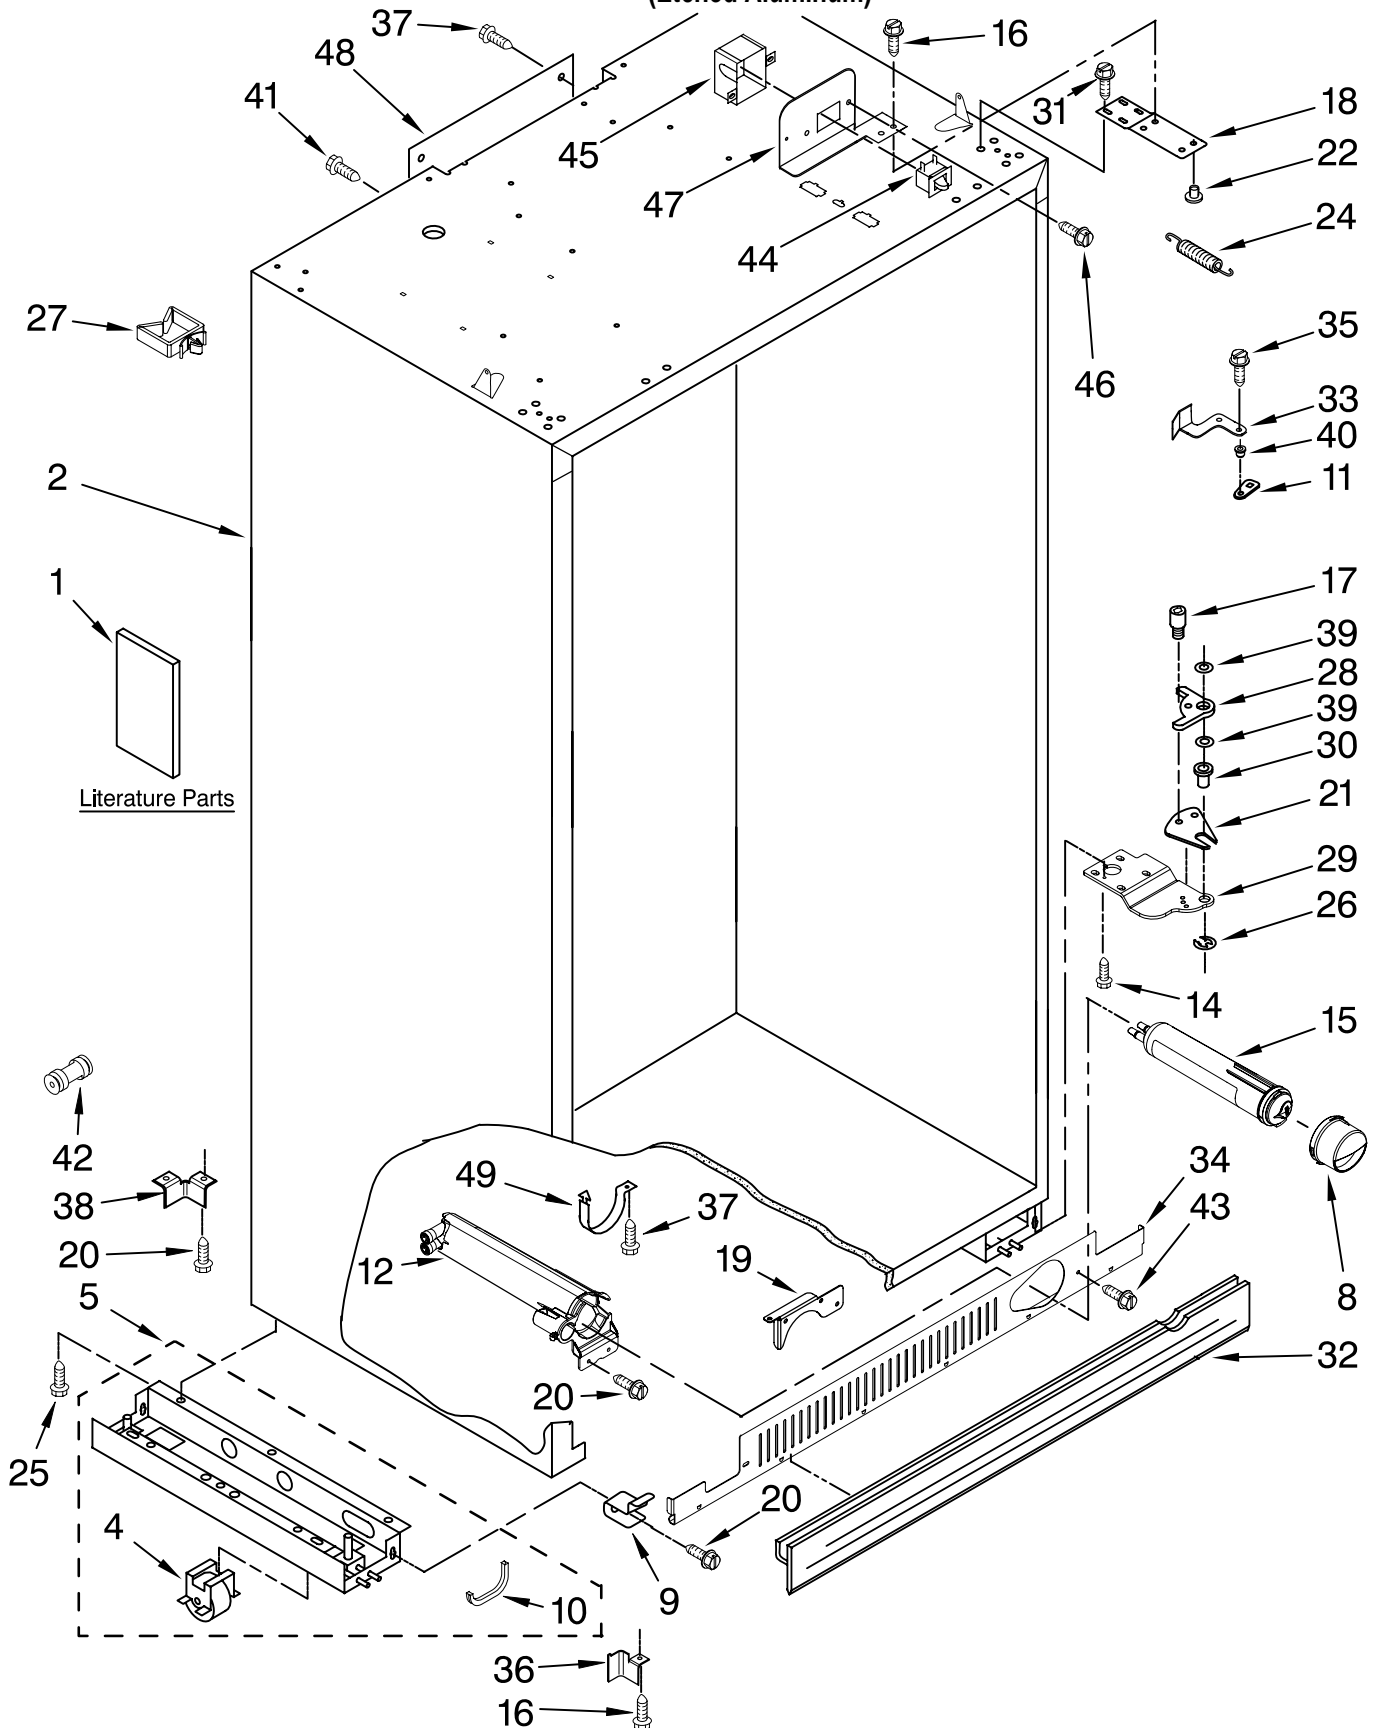

CABINET PARTS

For Models: IF42DBOL00
(Etched Aluminum)

42" BUILT IN
REFRIGERATOR

FOR ORDERING INFORMATION REFER TO PARTS PRICE LIST

CABINET TRIM PARTS

For Models: IF42DBOL00
(Etched Aluminum)

Illus. No.	Part No.	DESCRIPTION
1		Cabinet, Trim (Right Side)
	W10121468	Etched Aluminum
3	1163283	Screw
4	2316687	Cabinet, Trim (Bottom)
5	486194	Screw
6		Cabinet, Trim Top
	2327372	Etched Aluminum
7		Cabinet Trim (Left Side)
	W10121475	Etched Aluminum
8	W10121451	Nutsert (4)
9	2005925	Seal-Trim, Side
10	489464	Screw

FOR ORDERING INFORMATION REFER TO PARTS PRICE LIST

FREEZER SHELF PARTS

For Models: IF42DBOL00
(Etched Aluminum)

Illus. No.	Part No.	DESCRIPTION
1	2302868	Wire, Shelf
3	2302883	Shelf, Fixed (2)
4	2259082	Basket
5	2256270	Front, Basket
6	2259317	Slide, Basket
	2259318	Right Side
	2259318	Left Side
7	8533928	Screw