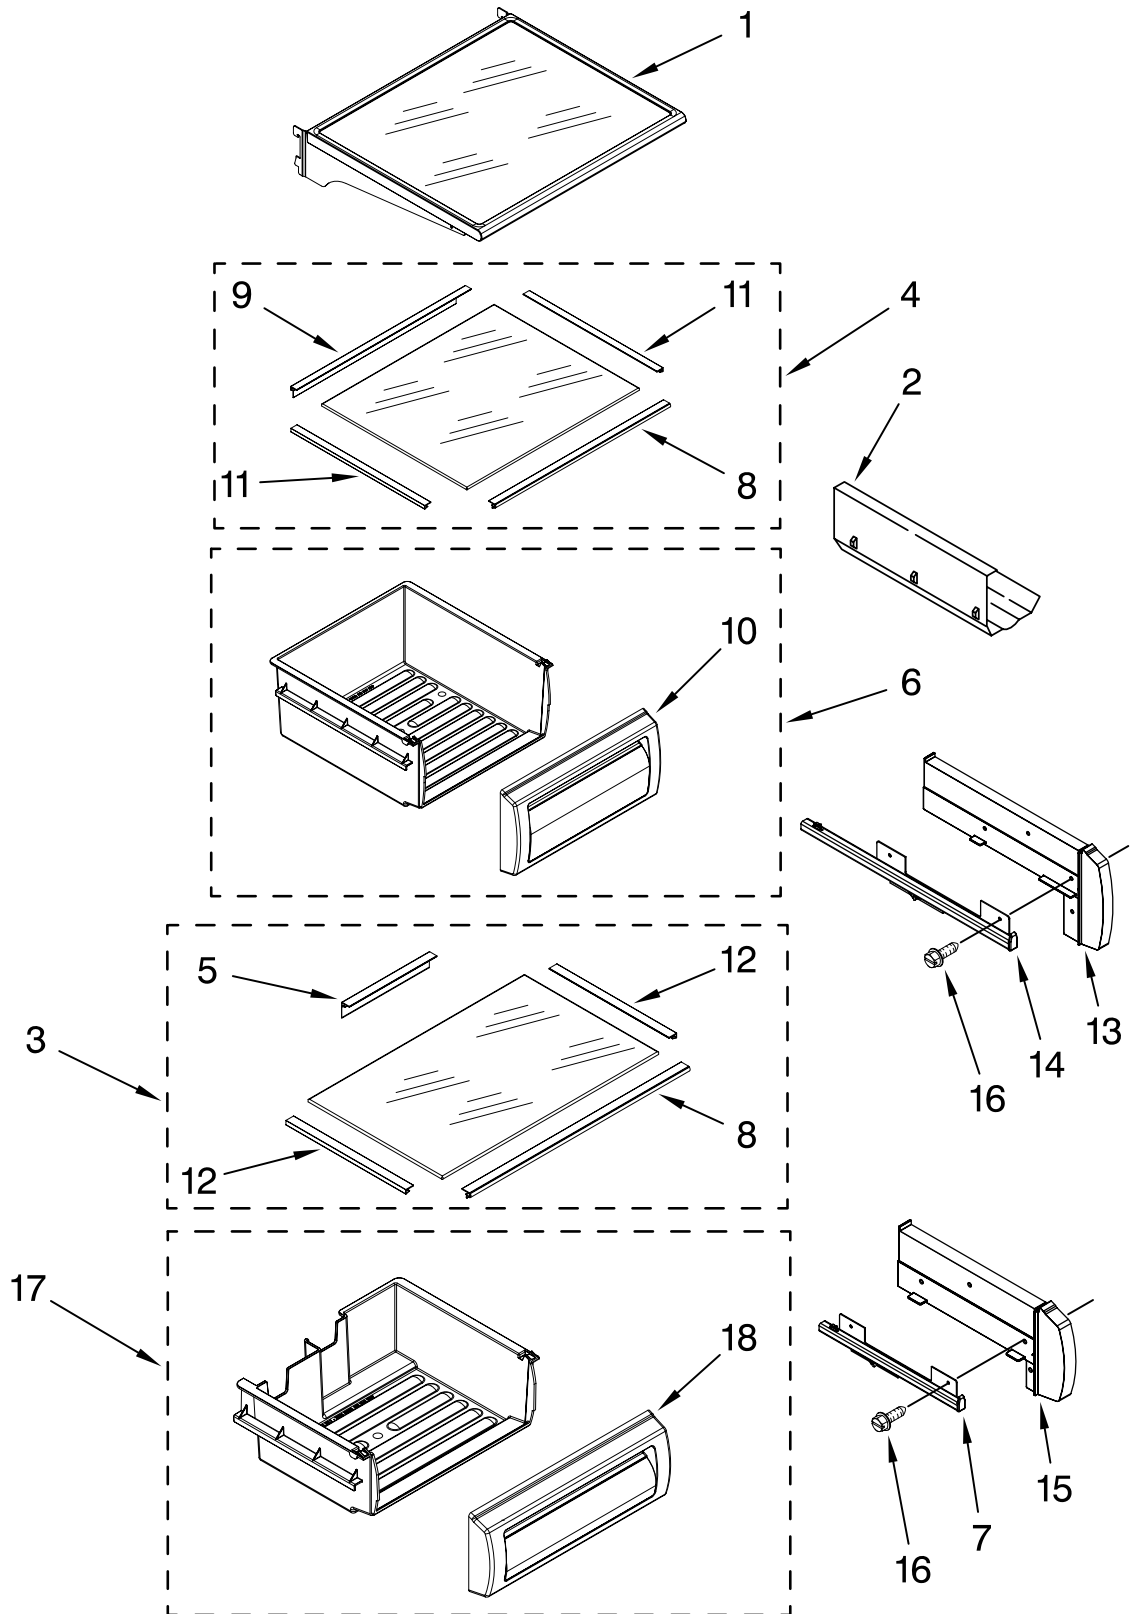

FOR ORDERING INFORMATION REFER TO PARTS PRICE LIST

CONTROL PANEL PARTS

For Models: IF42DBOL00
(Etched Aluminum)

Illus. No.	Part No.	DESCRIPTION
1	2302772	Control Box
2	2303938	Insert, Control Box
3	2302913	Circuit Board, Housing Control
4	2310197	Wire Harness
5	2221121	Support, Bracket
6	489006	Screw
7	W10151210	Display Assembly, Ingredient Care
8	2162085	Socket, Light (2)
9	2255743	Light Bulb (2)
10	486194	Screw
11	8281185	Screw
12	W10165030	Overlay
13	2302717	Shield, Light

FOR ORDERING INFORMATION REFER TO PARTS PRICE LIST

TOP GRILLE AND UNIT COVER PARTS

For Models: IF42DBOL00
(Etched Aluminum)

Illus. No.	Part No.	DESCRIPTION
1		Panel, Decorative Assembly
	2259423X	Etched Aluminum
2	W10161693	Cover, Unit
3	486194	Screw
4	2256466	Back Panel
5	W10121229	Cover, Unit Front
6	487415	Screw
7	2310194	Wire Assembly RC/FC Light Switch
9	489348	Clamp
10	2003347	Tee Bolt (4)
11	1161548	Nut (4)

FOR ORDERING INFORMATION REFER TO PARTS PRICE LIST

REFRIGERATOR SHELF PARTS

For Models: IF42DBOL00
(Etched Aluminum)

FOR ORDERING INFORMATION REFER TO PARTS PRICE LIST

REFRIGERATOR SHELF PARTS

For Models: IF42DBOL00
(Etched Aluminum)

Illus. No.	Part No.	DESCRIPTION
1	2222592	Shelf Assembly
2	2179404	Rack, Wine
3	2302842	Assembly, Meat Pan Cover
4	W10165085	Assembly, Crisper Cover
5	2257582	Trim, Glass Rear
6	2252412	Crisper Pan (2)
7		Slide, Meat Pan
	2302954	Left Side
	2302955	Right Side
8	2302831	Trim, Glass Front
9	2256254	Trim, Glass Rear
10	2256248	Front, Crisper Pan
11	2252255	Trim, Glass Side Crisper Pan
12	2256250	Trim, Glass Side Meat Pan
13		Spacer, Crisper
	2256222	Right Side (2)
	2256223	Left Side (2)
14		Slide, Crisper
	2302956	Right Side
	2302957	Left Side
15		Spacer, Meat Pan
	2256243	Left Side
	2256244	Right Side
16		Screw
	8533929	Right Side— (8-18 x 1.375)
	8533928	Left Side— (8-18 x .750)
17	2256369	Pan Assembly Meat
18	2256366	Front, Meat Pan