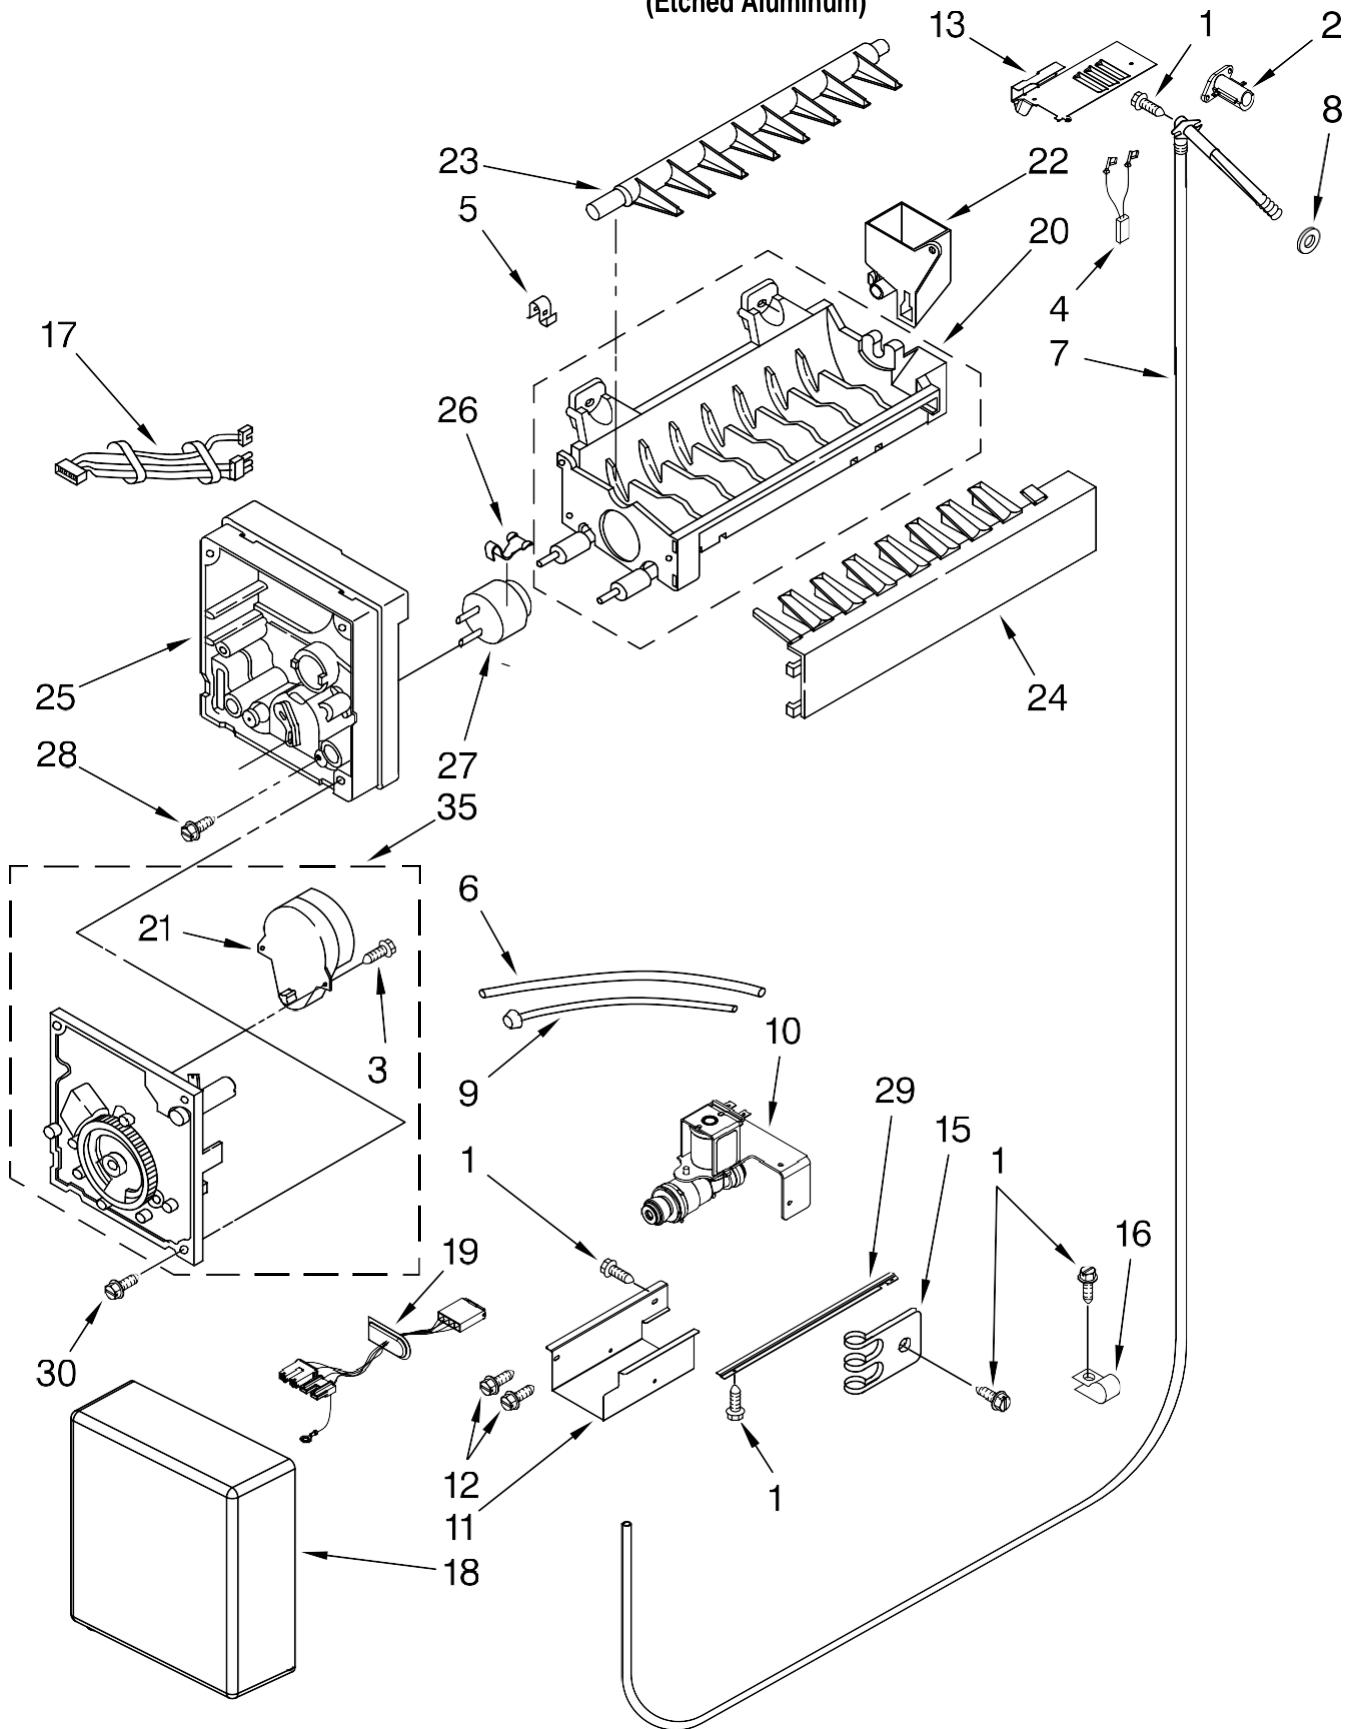

ICEMAKER PARTS

For Model: IF36LNBOL

(Etched Aluminum)

FOR ORDERING INFORMATION REFER TO PARTS PRICE LIST

ICEMAKER PARTS

For Model: IF36LNBOL

(Etched Aluminum)

Illus. No.	Part No.	DESCRIPTION
1	486194	Screw
2	2221240	Heater, Fill Tube
3	489136	Screw (2)
4	2310108	Jumper, Heater Fill Tube
5	628379	Clip, Fuse
6	2325170	Tube, Filter Inlet
7	2317847	Tube Assembly, Water Inlet
8	1106508	Seal Gasket
9	2317912	Tube, Filter Outlet
10	2307650	Valve, Solenoid
11	W10129653	Shield, Valve
12	489464	Screw
13	2221231	Heat Shield
15	489348	Clamp, Valve
16	488946	Clamp, Tubing
17	2310136	Wire Harness, Icemaker
18	2257538	Cover
19	W10139195	Wire Assembly (Water Valve)
20	W10122527	Mold & Heater (Also Order 542638 Silicone Grease)
21	626683	Motor
22	628356	Cup, Water Fill
23	627843	Ejector
24	2182124	Ice Stripper
25	2195914	Support
26	2315522	Retainer, Thermostat (2)
27	627985	Thermostat (Also Order 542639 Cement Alumilastic)
28	8533917	Screw
29	2320559	Support, Valve
30	489276	Screw
35	626691	Module Assembly (Includes 3 & 21)
100	2316895	Complete Icemaker Assembly

Following Parts Not Illustrated
(Optional Parts Only)

8537055 Cleaner,
Stainless Steel