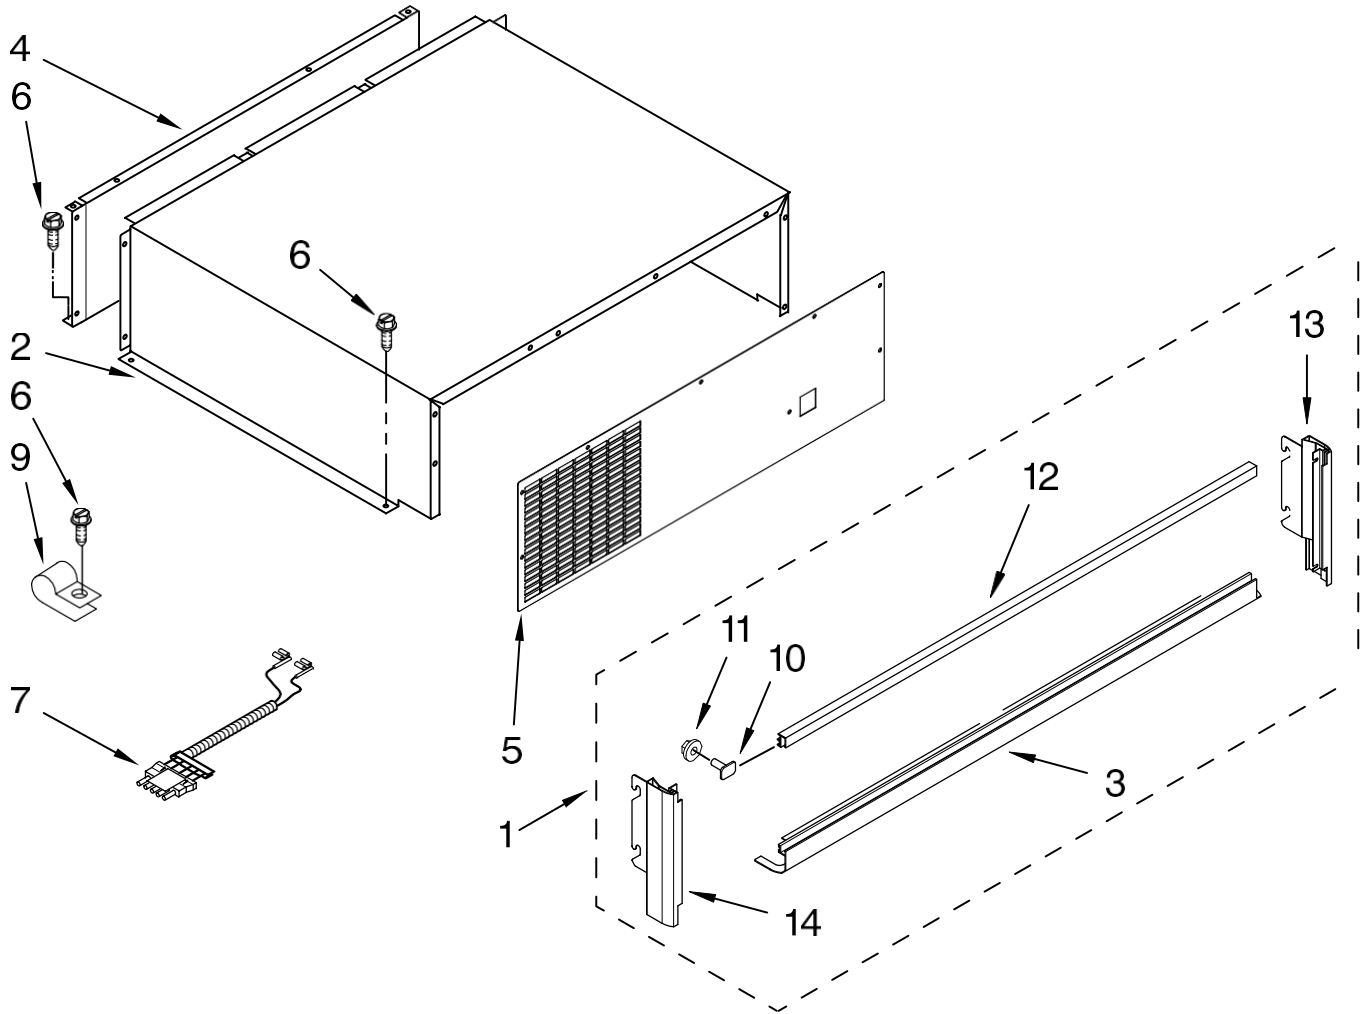

TOP GRILLE AND UNIT COVER PARTS

For Model: IF36LNBOL
(Etched Aluminum)

Illus. No.	Part No.	DESCRIPTION
1	2259425X	Top Grille Assembly
2	W10161693	Cover, Unit
3	2259438X	Grill, Bottom
4	2256466	Back Panel
5	2307682	Front, Unit Cover
6	487415	Screw
7	2187894	Wire Assembly, Light Switch
9	489348	Clamp
10	2003347	Tee Bolt (4)
11	1161548	Nut (4)
12	2259440X	Grill, Top Right
13	2259420X	Grill, Right Side
14	2259421X	Grill, Left Side

FOR ORDERING INFORMATION REFER TO PARTS PRICE LIST