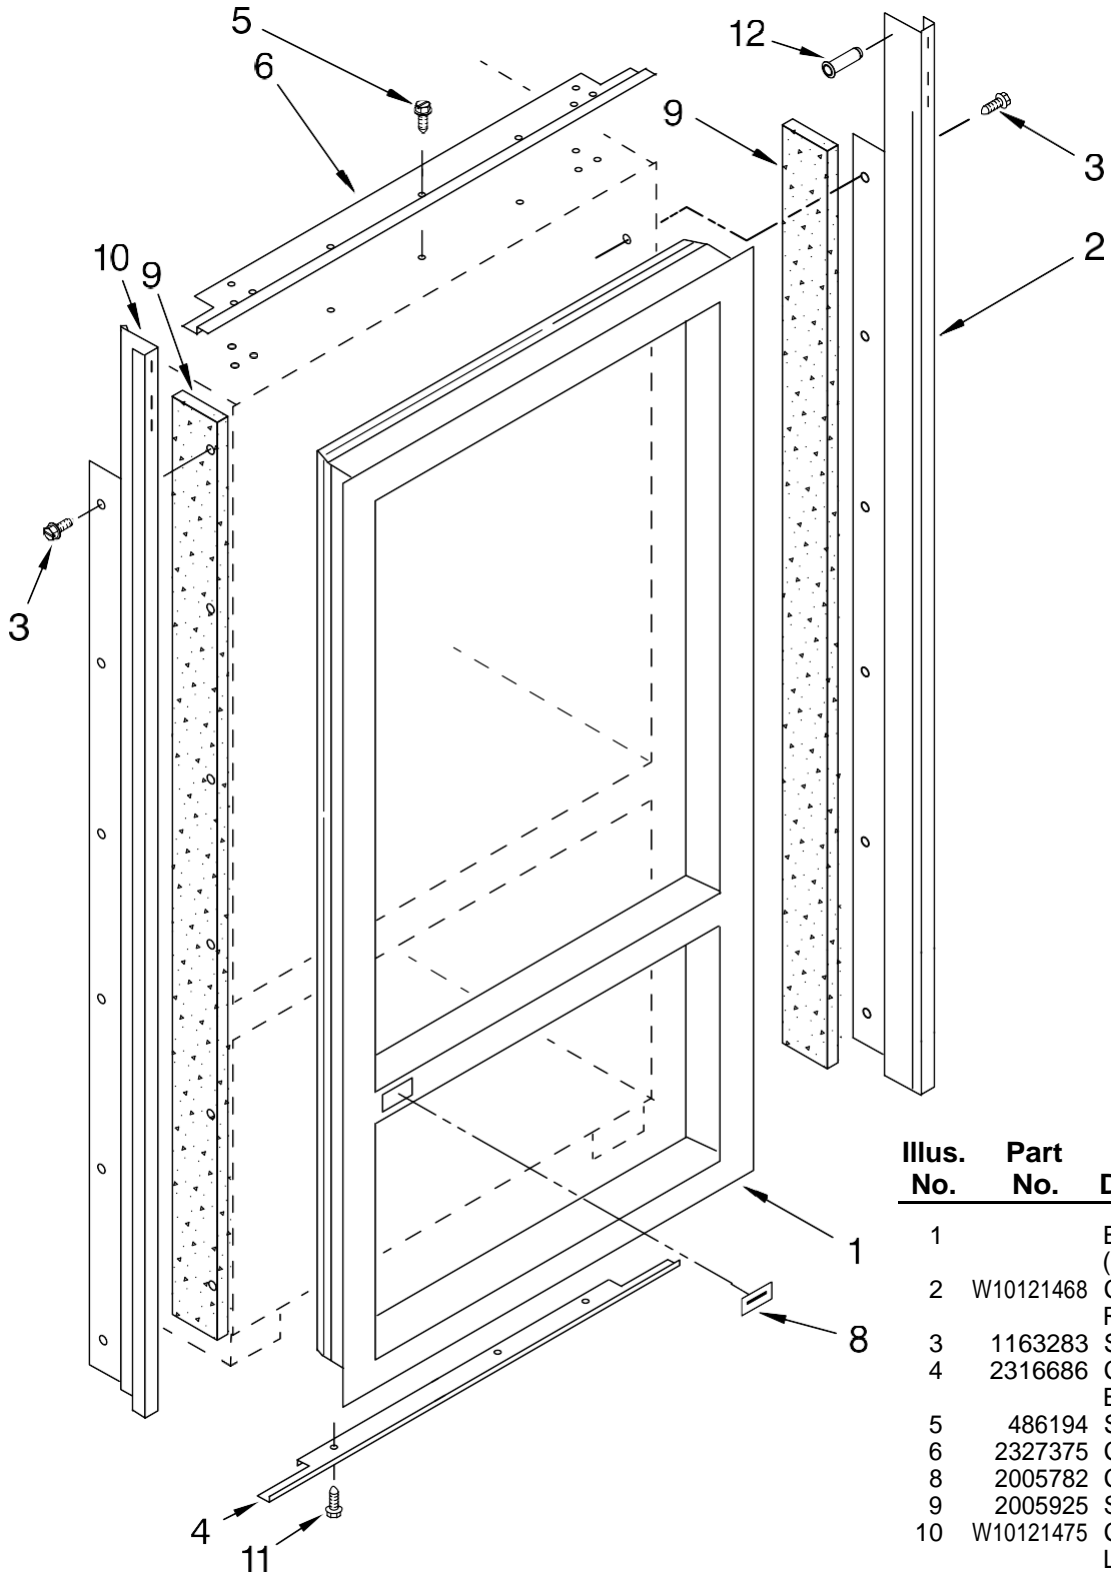

CABINET AND BREAKER TRIM PARTS

For Model: IF36LNBOL
(Etched Aluminum)

Illus. No.	Part No.	DESCRIPTION
1		Breaker, Trim (Not Serviced)
2	W10121468	Cabinet Trim, Right Side
3	1163283	Screw
4	2316686	Cabinet Trim, Bottom
5	486194	Screw
6	2327375	Cabinet Trim, Top
8	2005782	Cover, Hinge
9	2005925	Seal-Trim, Side
10	W10121475	Cabinet Trim, Left Side
11	489464	Screw, 8-18 x 1/2
12	W10121451	Nutsert (4)

FOR ORDERING INFORMATION REFER TO PARTS PRICE LIST