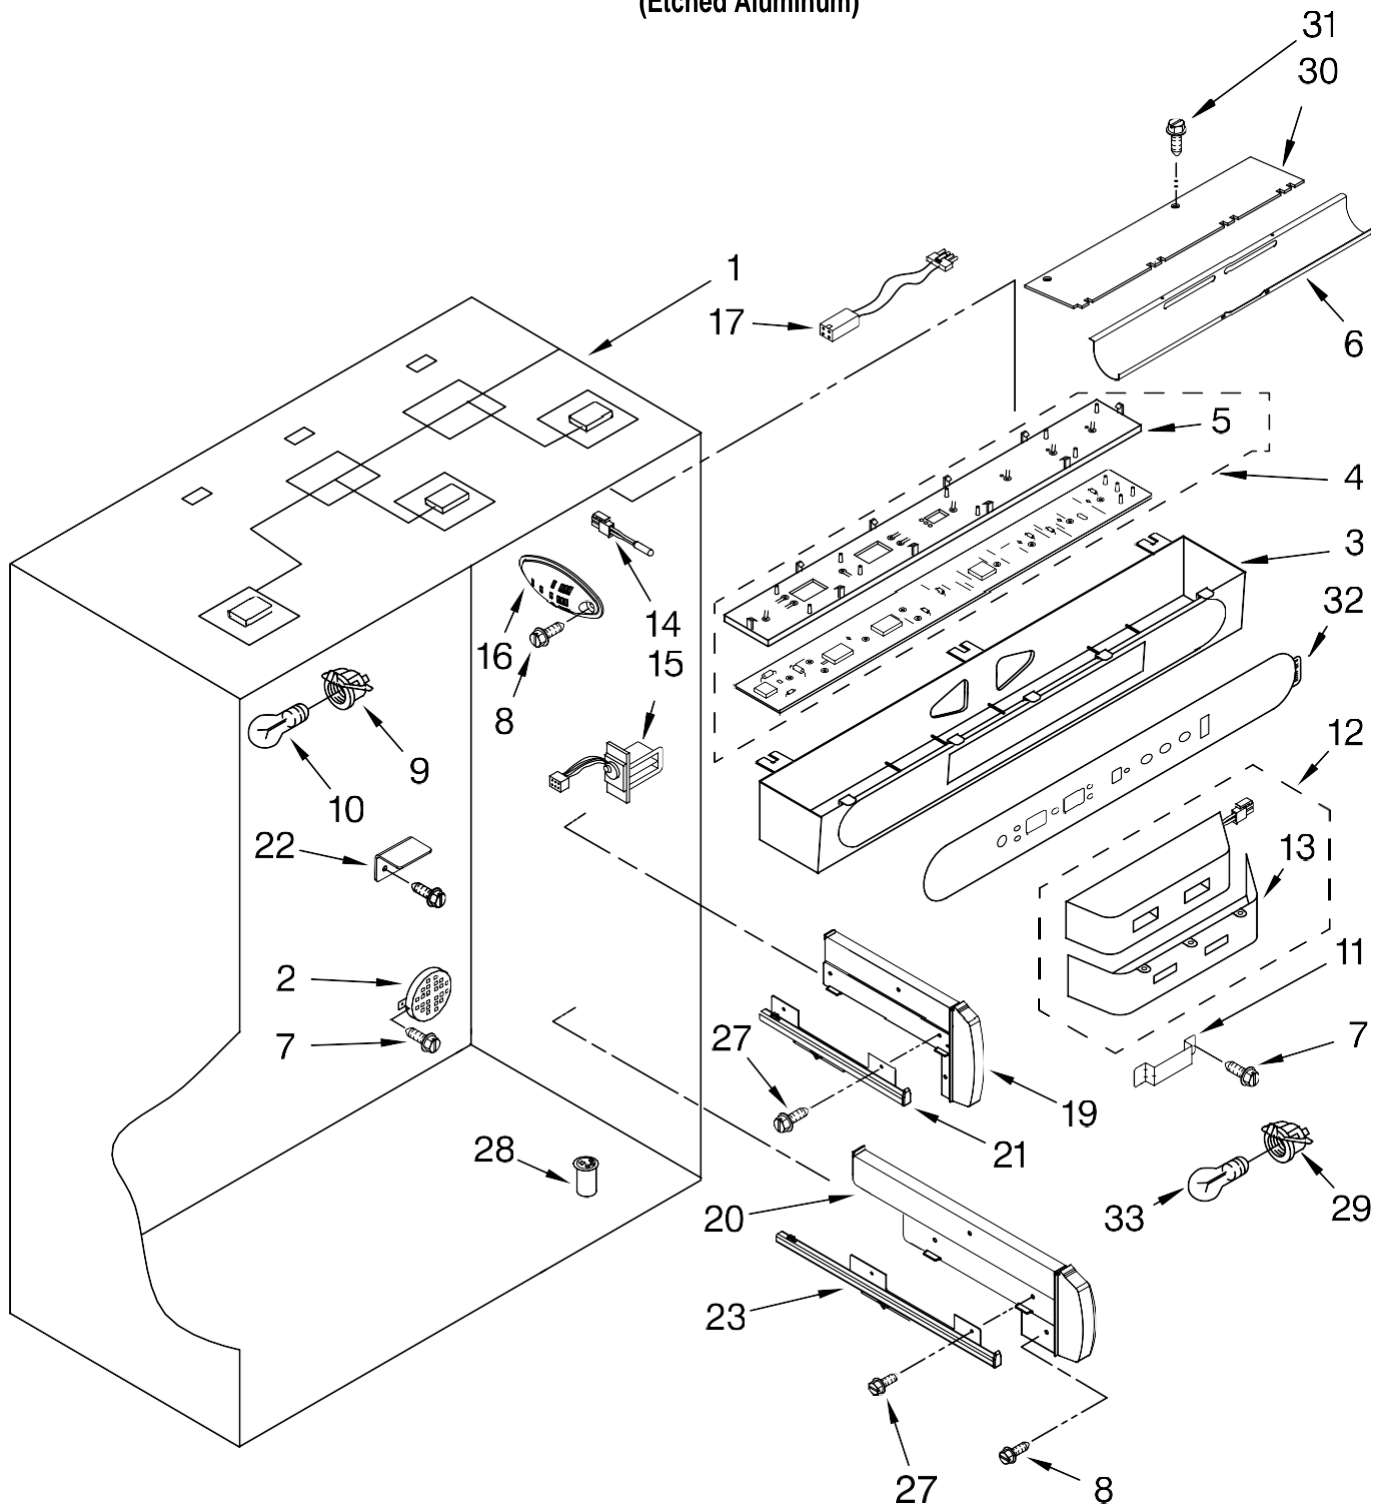

REFRIGERATOR LINER PARTS

For Model: IF36LNBOL

(Etched Aluminum)

FOR ORDERING INFORMATION REFER TO PARTS PRICE LIST

REFRIGERATOR LINER PARTS

For Model: IF36LNBOL

(Etched Aluminum)

Illus. No.	Part No.	DESCRIPTION
1		Liner, Refrigerator (Not Servicable)
2	2317004	Cover, Air Return (2)
3	2302774	Control Box
4	W10165120	UI Assembly
5	2215670	Insert, Control Box
6	2302715	Shield, Light
7	487539	Screw, 8-15 x 1/2
8	488163	Screw
9	2223857	Socket, Light (3)
10	2326255	Bulb, Light (3)
11	2317917	Clip, Diffuser Cover
12	2320523	Diffuser Assembly
13	2320519	Cover, Diffuser
14	2188820	Thermistor
15	2221296	Air Baffle Assy
16	2317105	Cover, Thermistor
17	2310197	Wire, Harness
19		Spacer, Crisper
	2309411	Left
	2309410	Right
20		Spacer, Deli
	2268411	Left
	2268412	Right
21		Slide, Crisper Pan
	2302952	Left (2)
	2302953	Right (2)
22	2302788	Support, Crisper Cover
23		Slide, Deli Pan
	2302956	Left (2)
	2302957	Right (2)
27	W10001160	Screw, 8-32 x 1/2
28	2171931	Valve, Tube-Body
29	2162085	Socket, Light
30	2221121	Support, Control Box
31	489006	Screw
32	W10168978	Overlay
33	2255743	Light Bulb

FOR ORDERING INFORMATION REFER TO PARTS PRICE LIST