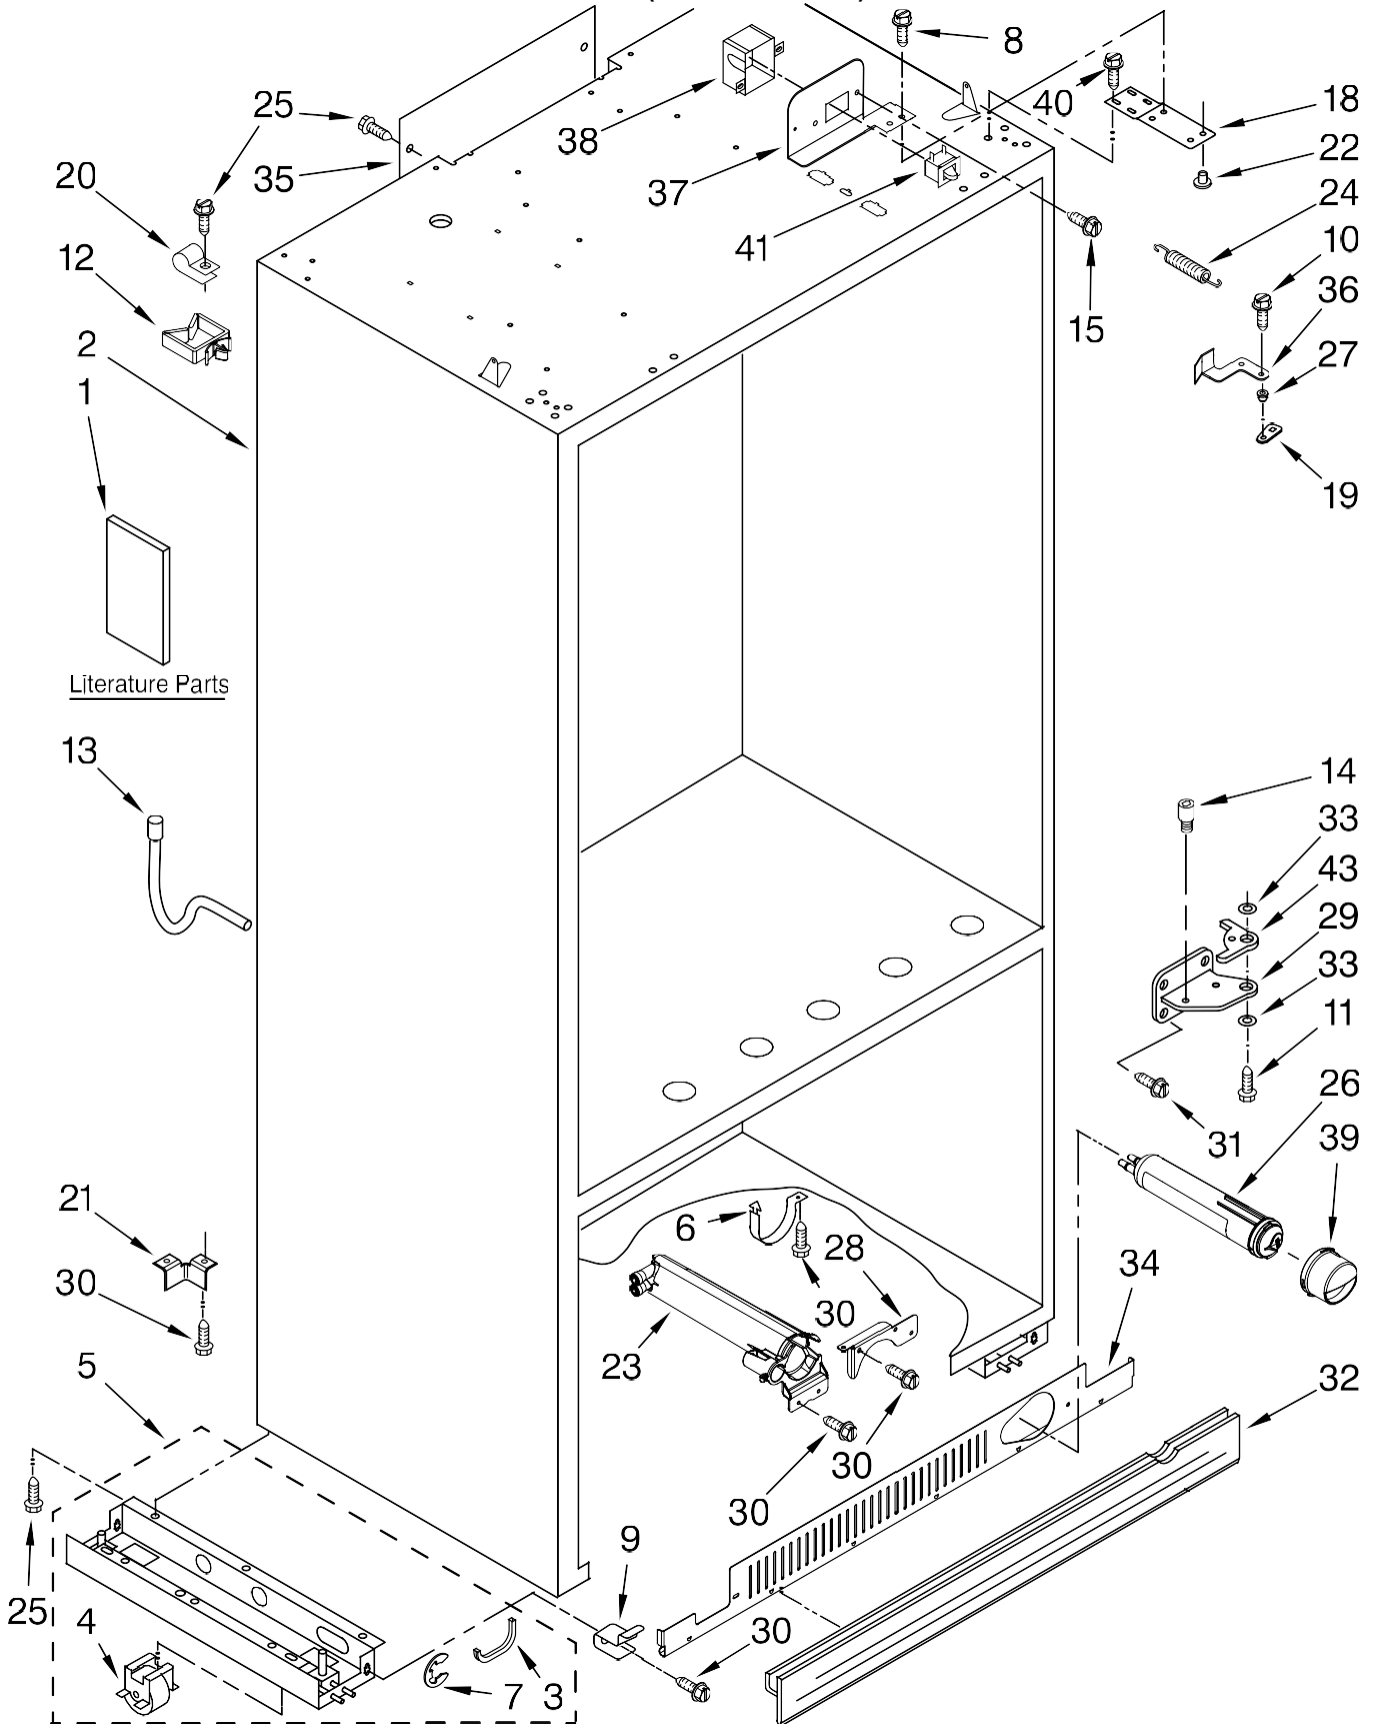

# CABINET PARTS

For Model: IF36LNBOL

(Etched Aluminum)

36" BOTTOM MOUNT  
BUILT IN REFRIGERATOR

Literature Parts

FOR ORDERING INFORMATION REFER TO PARTS PRICE LIST

# CABINET PARTS

For Model: IF36LNBOL  
(Etched Aluminum)

Illus. No.	Part No.	DESCRIPTION	Illus. No.	Part No.	DESCRIPTION	Illus. No.	Part No.	DESCRIPTION
1		Literature Parts	7	2006841	Ring, Retaining (2)	27	2266880	Bushing-Arm, Extension
	W10168928	Use & Care Guide	8	8281164	Screw	28	2307582	Bracket, Mounting (Filter)
	W10168953	Energy Guide	9	2325157	Mounting Bracket, Grill	29	2252299	Hinge, Bottom Refrigerator Door
	W10159833	Service & Wiring Sheet	10	2005921	Screw	30	489464	Screw, 8-18 x 1/2
	2324934	Main Control Service Sheet	11	2005921	Screw	31	3400525	Screw
	628370	Modular Icemaker Service Sheet	12	W10129069	Clip (5)	32	2209024B	Skirt, Grille (Bottom)
	W10168926	Installation Instructions	13	2314064	Tube, Drain	33	2006346	Washer
2		Cabinet (Not A Serviceable Part)	14	2001295	Screw, Door Stop	34	2215889B	Grille Base, Front
3	2307584	Grommet, Crossover Tube	15	487415	Screw, 8-18 x 3/8	35	2215612	Cover, Air Duct
4	W10138054	Roller, Front & Rear (4)	18	2302765	Hinge, Door Refrigerator Top	36	2266881	Arm, Extension
5		Support, Leveler Assembly	19	2005783	Cam-Closer, Door	37	2221096	Bracket, Switch
	2318194	Refrigerator Side	20	2221070	Clamp, Tube	38	2215938	Cover, Switch
	2318193	Freezer Side	21	2006617	Bracket, Support Door	39	2186494B	Cap, Water Filter
6	2209090	Clamp, Filter Housing	22	2300082	Bushing	40	8533913	Screw
			23	2209022	Housing, Water Filter	41	1118894	Switch, Rocker Arm (2) Filter
			24	2004517	Spring, Door Closure	43	2006388	Gap, Cover BTM
			25	486194	Screw			
			26	W10168900	Filter, Water			