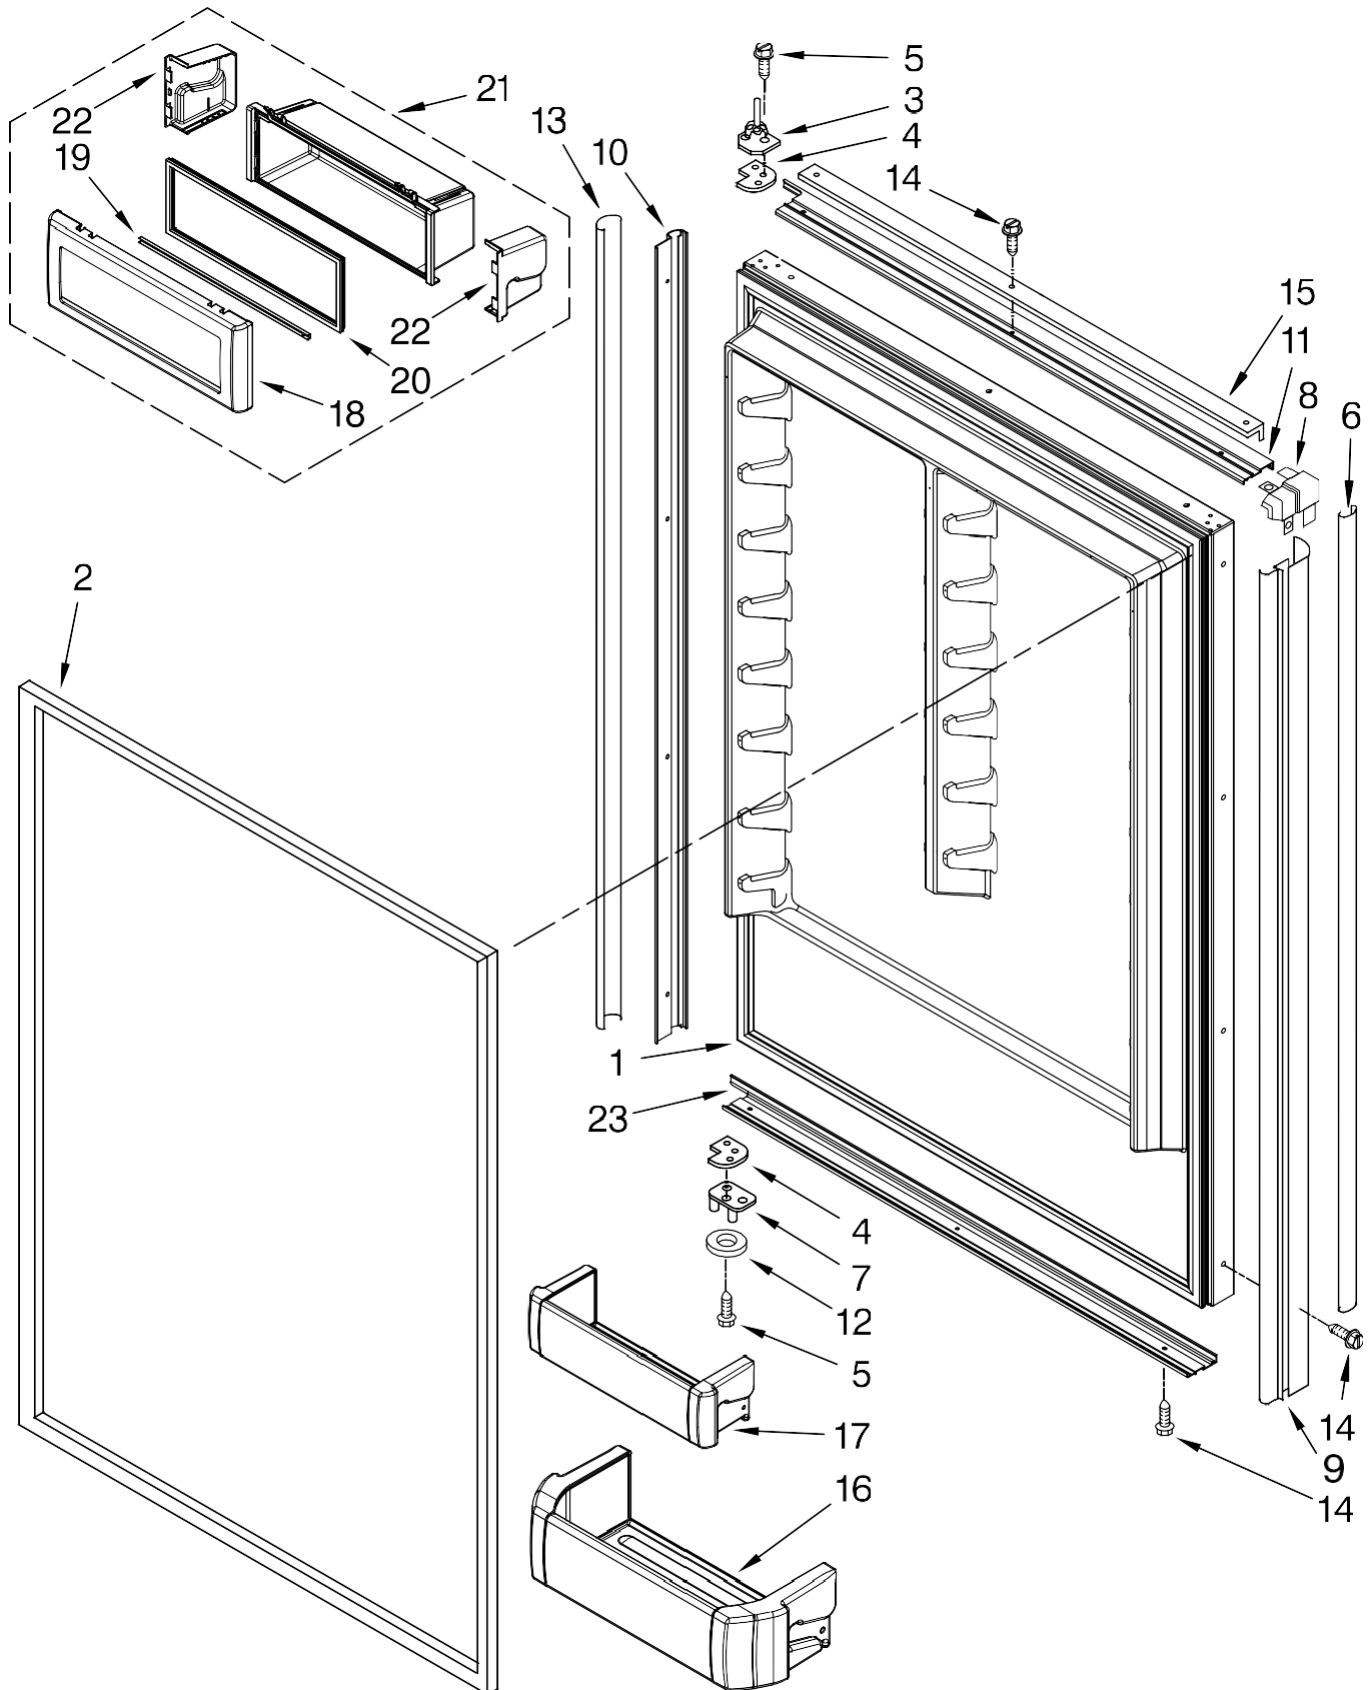

REFRIGERATOR DOOR PARTS

For Model: IF36LNBOL

(Etched Aluminum)

FOR ORDERING INFORMATION REFER TO PARTS PRICE LIST

REFRIGERATOR DOOR PARTS

For Model: IF36LNBOL

(Etched Aluminum)

<u>Illus.</u> <u>No.</u>	<u>Part</u> <u>No.</u>	<u>DESCRIPTION</u>
1	2309390	Door, Refrigerator (Includes Item 2)
2	2300184	Gasket, Door
3	2266912	Hinge Assembly, Top
4	2316804	Spacer-Hinge
5	8533980	Screw, 10-32 x 3/4
6	2259361X	Cover-Trim Handle Side (RC)
7	2302928	Bottom Hinge Assembly
8	2258903SI	Trim, Corner (2)
9	2258908X	Trim Door
10	2257692X	Trim-Door, Side (Hinge Side)
11	2257699X	Trim-Door, Top
12	2006346	Washer
13	2259362X	Cover-Trim Hinge Side (RC)
14	8281250	Screw, 8-15 x 1/2
15	2259360X	Cover, Screw
16	2307975	Shelf, Door (Gallon)
17	2222777	Shelf, Door (4)
18	2309255	Door, Utility Bin
19	2309256	Rail, Lid
20	2309257	Gasket, Utility Bin
21	2309252	Bin, Utility
22		End Cap, Utility Bin
	2222920	Left Side
	2222919	Right Side
23	2258900X	Trim-Door, Bottom

FOR ORDERING INFORMATION REFER TO PARTS PRICE LIST