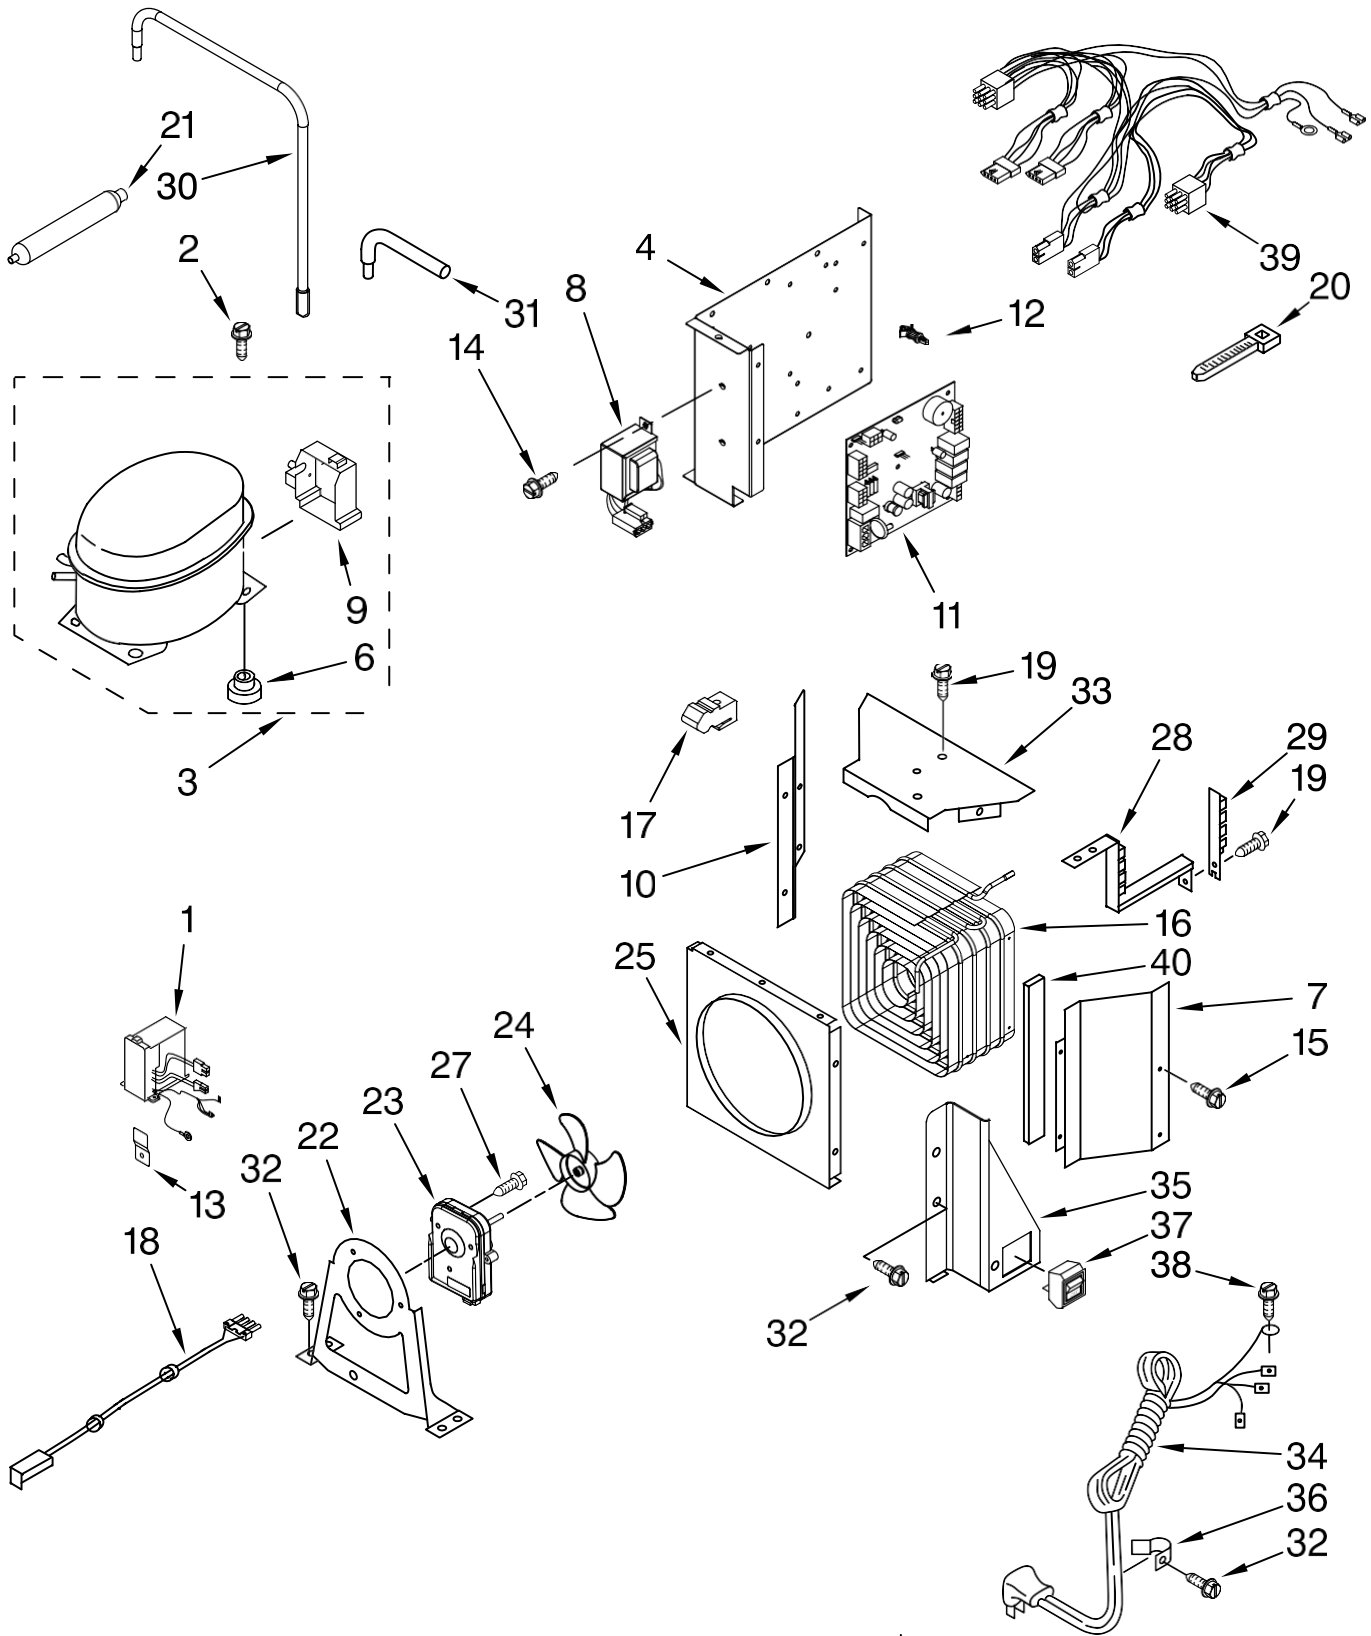

UPPER UNIT PARTS

For Model: IF36LNBOL

(Etched Aluminum)

FOR ORDERING INFORMATION REFER TO PARTS PRICE LIST

UPPER UNIT PARTS

For Model: IF36LNBOL

(Etched Aluminum)

Illus. No.	Part No.	DESCRIPTION	Illus. No.	Part No.	DESCRIPTION	Illus. No.	Part No.	DESCRIPTION
1	W10133449	Inverter Box	20	2155774	Wire Tie			
2	489373	Screw, Compressor Mounting (4)	21	2317982	Drier			
3	2223801	Compressor (Includes Items 6, 9 & 21) (Also Order 876765 Tube Kit)	22	W10136614	Bracket, Fan Motor			Following Parts Not Illustrated and Optional Parts Not Included
4	2307683	Housing, Control Board	23	2188875	Motor, Fan			
6	1100826	Grommet, Mounting	24	W10139483	Blade, Fan			
7	2309002	Support, Condenser (Right)	25	2003169	Orifice, Fan			
8	2303033	Transformer	27	8533993	Screw			978025 Valve, Access (1/4")
9	2215676	Terminal Cover	28	2317031	Bracket, Vibration (Condenser)			978026 Valve, Access (5/16")
10	2309001	Support, Condenser (Left)	29	2317030	Arm, Vibration (Condenser)			978027 Valve, Access (3/8")
11	W10818296	Control Board	30	2307566	Tube, Transition (Condenser/Drier)			978028 Valve, Access (1/2")
12	2203075	Spacer (9)	31	2194319	Tube, Process			978029 Valve, Access (5/8")
13	2256328	Bracket, Inverter Box	32	486194	Screw			978030 Valve, Access (3/4")
14	487415	Screw	33	2309000	Cover, Condenser			876764 Valve, Access (3/16")
15	1157158	Screw	34	2310251	Service Cord			
17	2309431	Grommet (2)	35	2307684	Bracket, Mounting (Power Switch)			
18	2310207	Wire Assembly (Condenser Fan)	36	549193	Clamp, Cord			
19	489399	Screw	37	2266802	Switch, Power Disconnect			
			38	487294	Screw, Ground			REFRIGERANT CHARGE
			39	W10167106	Wire, Copper			5.50 oz.
			40	2309432	Gasket, Condenser			(R-134A)

FOR ORDERING INFORMATION REFER TO PARTS PRICE LIST