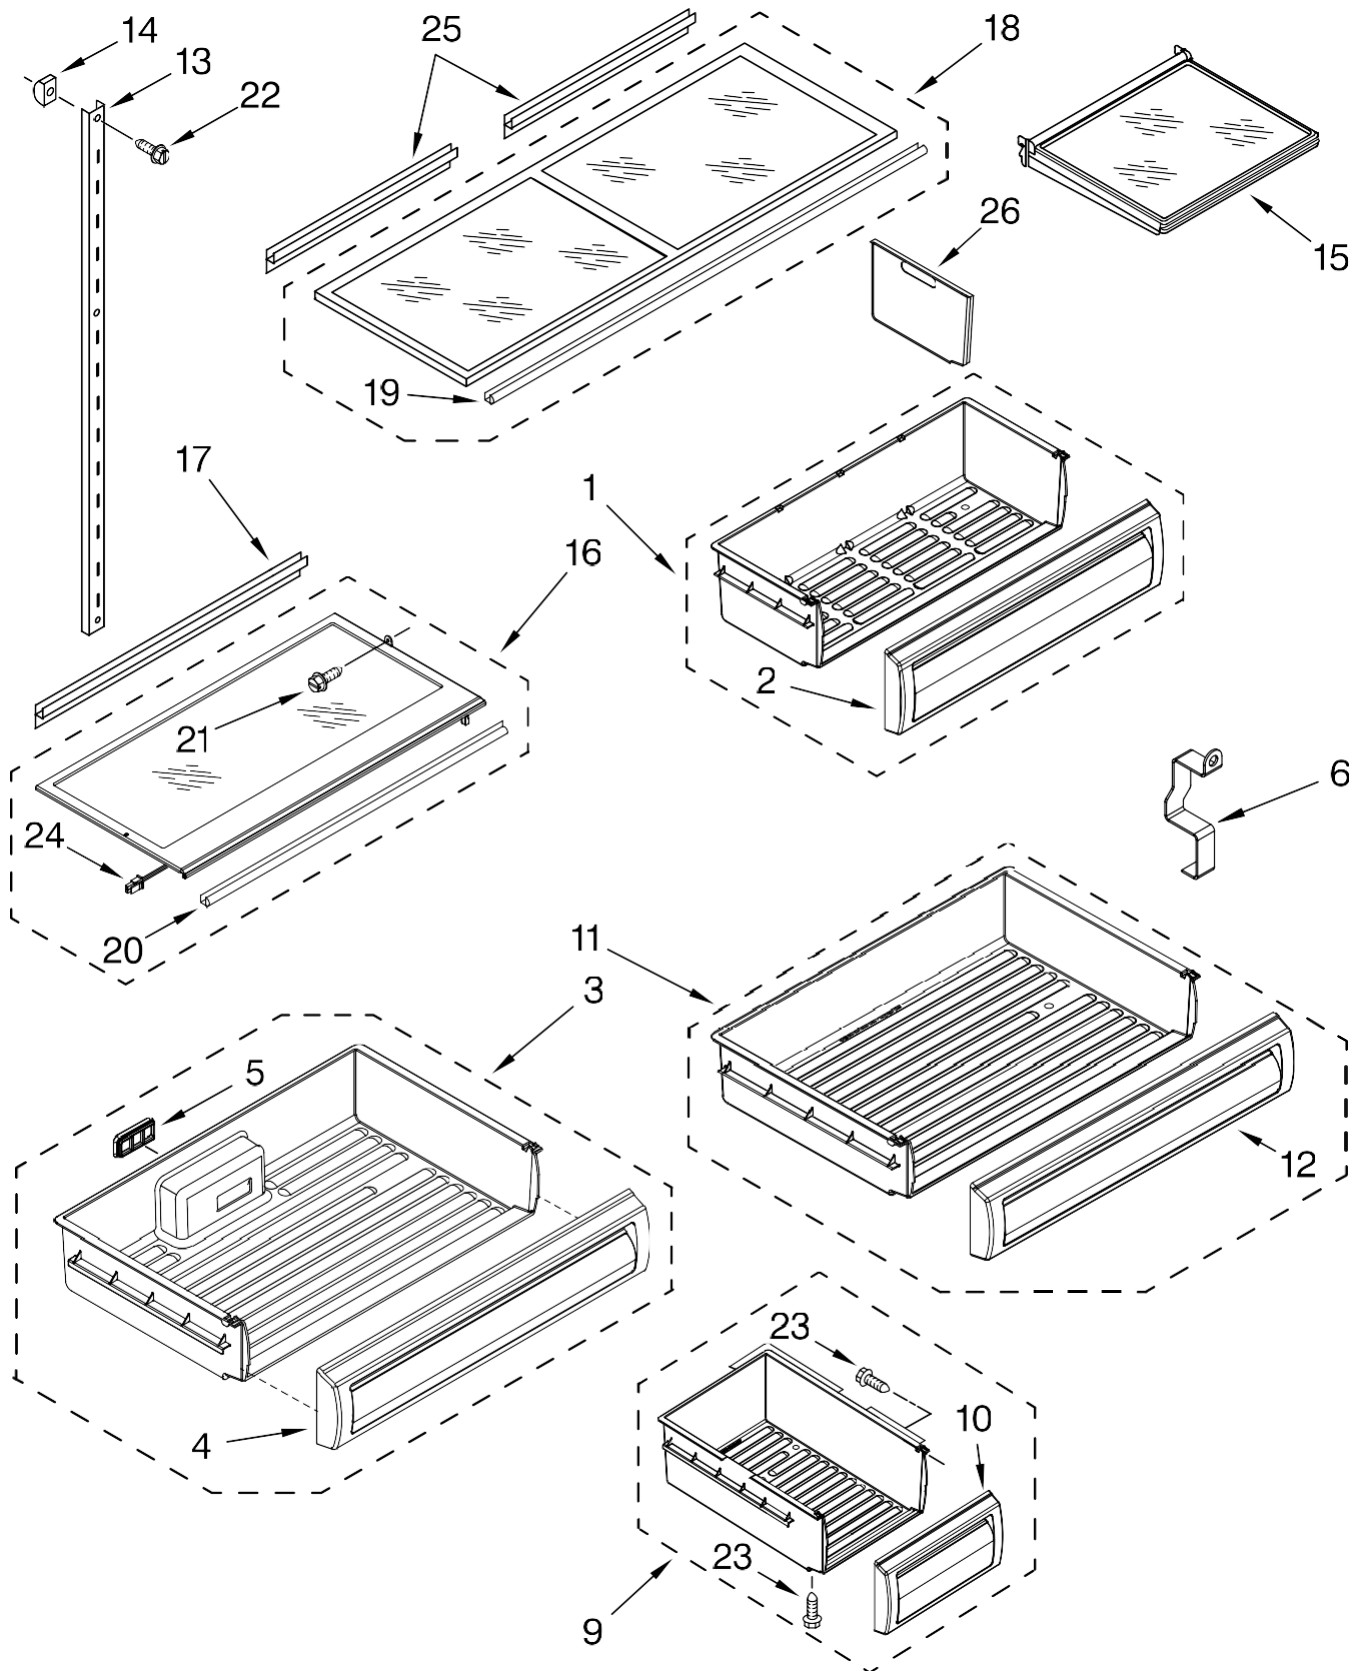

SHELF PARTS

For Model: IF36LNBOL

(Etched Aluminum)

FOR ORDERING INFORMATION REFER TO PARTS PRICE LIST

SHELF PARTS

For Model: IF36LNBOL

(Etched Aluminum)

Illus. No.	Part No.	DESCRIPTION
1	2256375	Crisper Pan Assembly (Includes # 2)
2	2256374	Front, Crisper Pan
3	2268397	Deli Pan Assembly (Incl. #4 & 5)
4	2257548	Front, Deli Pan
5	2307810	Duct, Deli Pan
6		Locking Clip, Bin
	2327393	Right
	2327394	Left
9	2306174	Ice Pan Assembly (Includes # 10)
10	2306175	Front, Ice Pan
11	2327512	Freezer Pan Assembly (Includes # 12)
12	2268383	Front, Freezer Pan
13	2327314	Ladder, Shelf (4)
14	520965	Support, Ladder
15	W10168924	Shelf (4)
16	W10168916	Cover, Deli Bin
	2327413	Insulation, Deli
17	2309399	Gasket, Rear
18	W10168935	Cover, Crisper
19	2309397	Gasket, Front (Crisper Cover)
20	2309397	Gasket, Front (Deli Cover)
21	8281251	Screw
22	2006475	Screw
23	488886	Screw, 8-18 x 1/2
24	2309393	Light Assy, (Deli)
25	2309398	Gasket, Rear
26	2256474	Divider, (Crisper Pan)