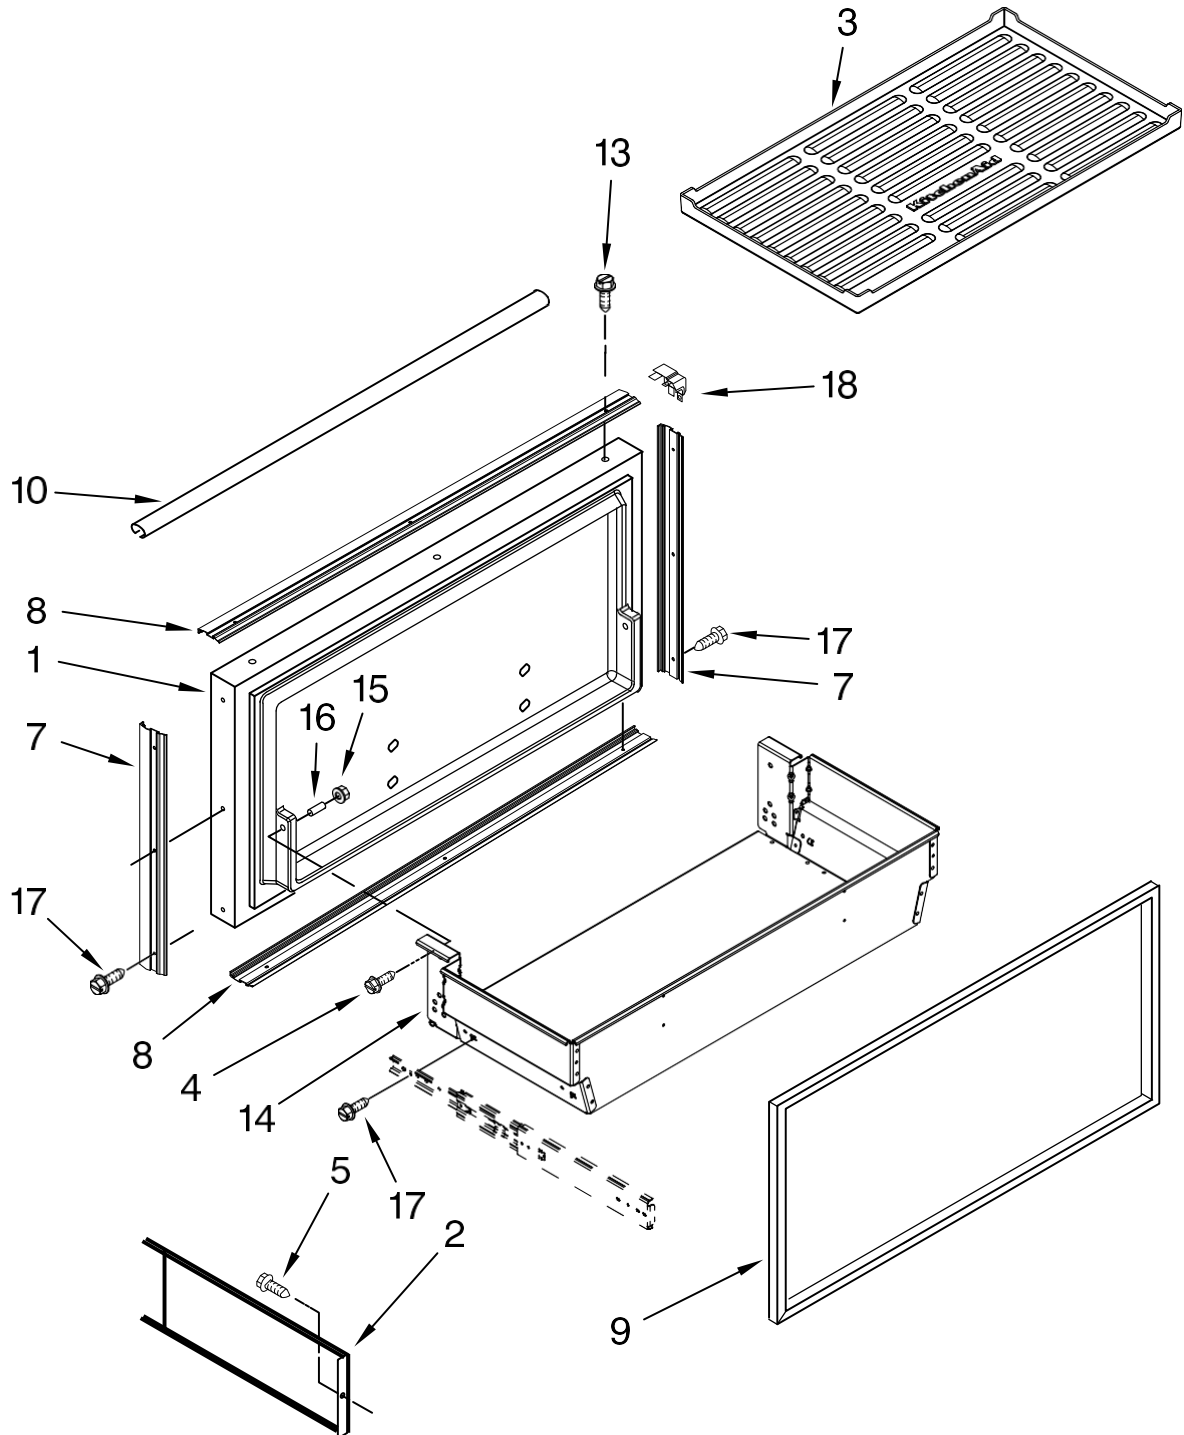

FREEZER DOOR AND BASKET PARTS

For Model: IF36LNBOL
(Etched Aluminum)

FOR ORDERING INFORMATION REFER TO PARTS PRICE LIST

FREEZER DOOR AND BASKET PARTS

For Model: IF36LNBOL
(Etched Aluminum)

Illus. No.	Part No.	DESCRIPTION
1	2327401	Freezer Door Panel (Includes Item 9)
2	2317101	Divider, Basket (2)
3	W10168937	Mat, Basket
4	W10135775	Screw, 5/16 x 1
5	488649	Screw
7	2258901X	Trim-Door, Side
8	2258902X	Trim-Door,
9	2300185	Door Gasket, Magnetic
10	2259363X	Cover, Trim
13	8281250	Screw, 8-15 x 1/2
14	2327533	Basket Assembly, Freezer
15	2207454	Nut, Hex
16	W10001190	Washer
17	W10109030	Screw, 10-24 x 1/4 (Basket to Slide)
18	2258903SI	Trim,Corner (2)

FOR ORDERING INFORMATION REFER TO PARTS PRICE LIST