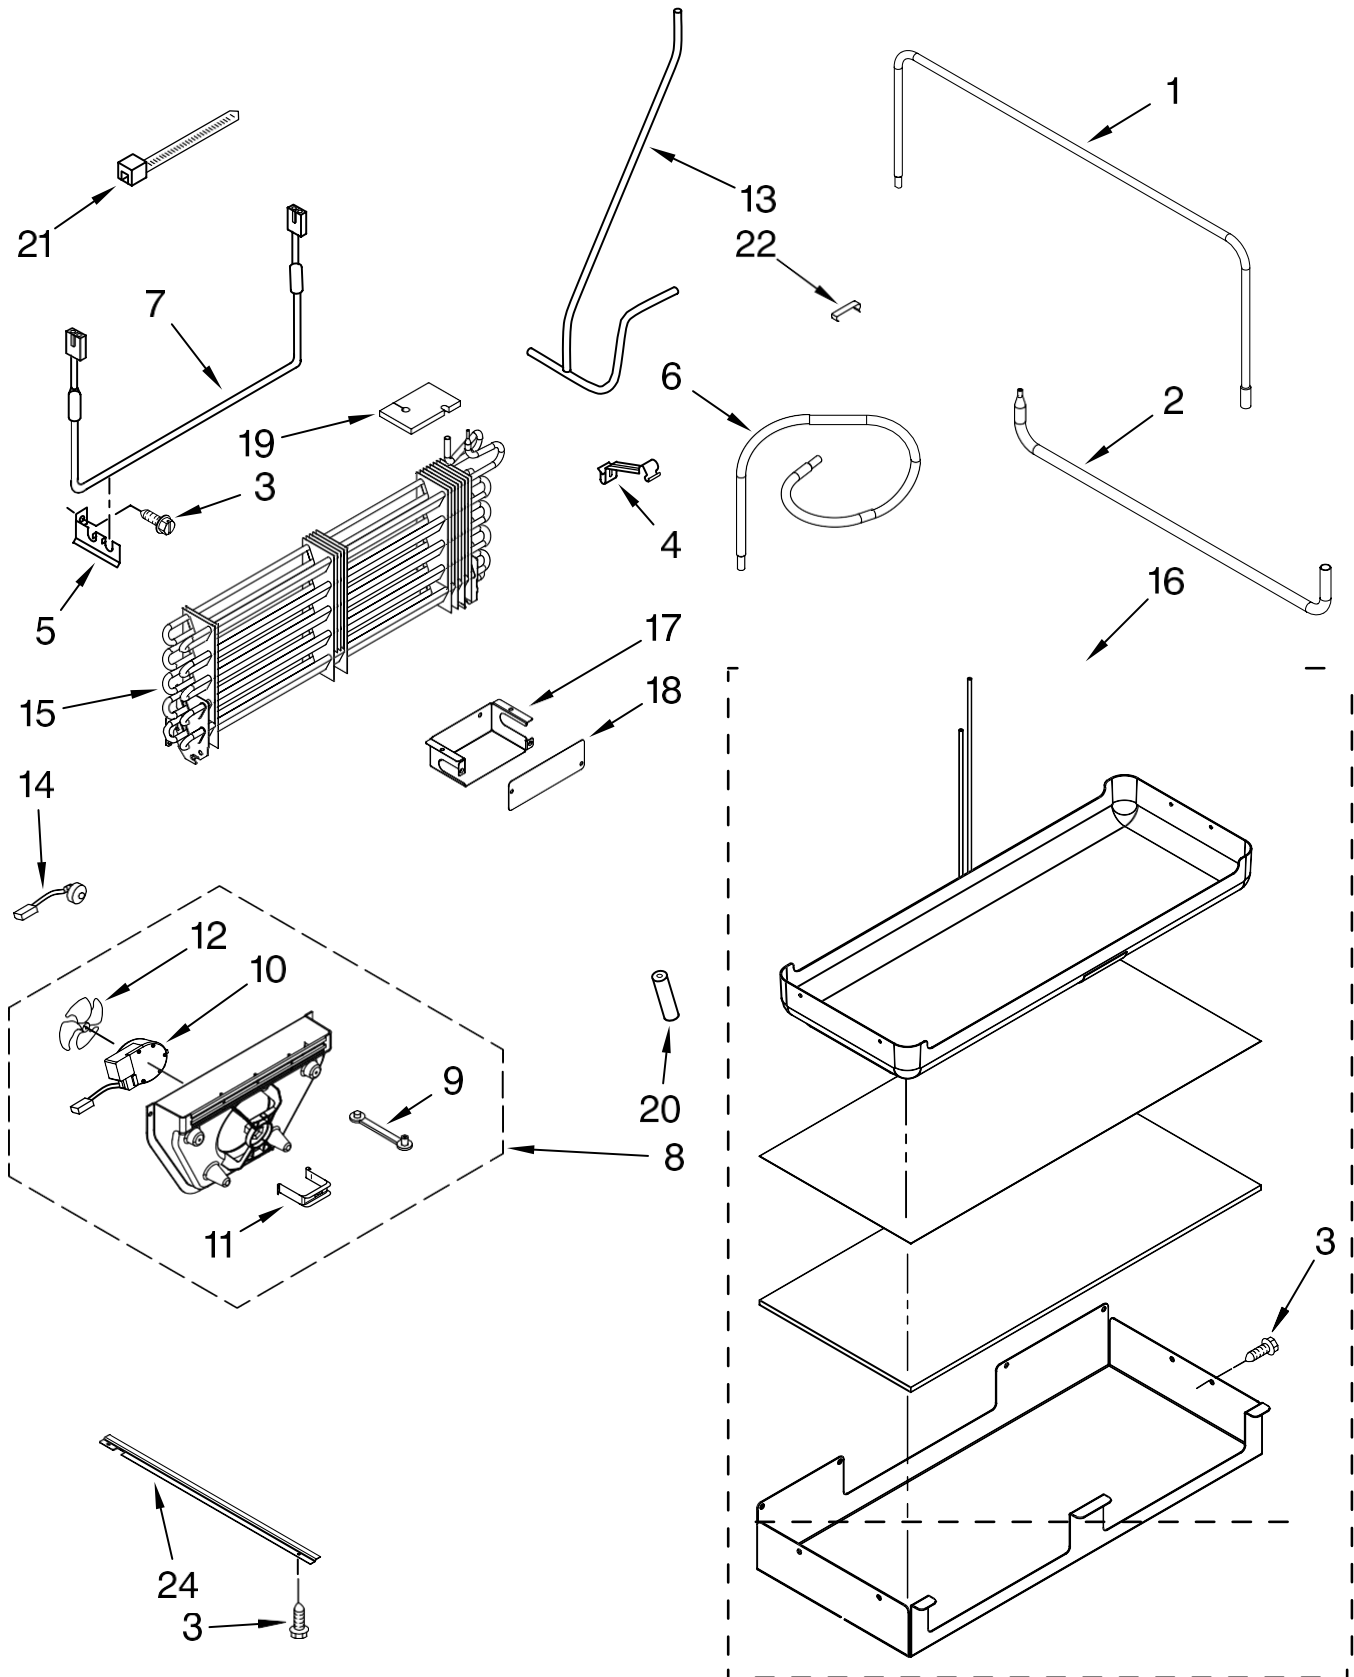

LOWER UNIT AND TUBE PARTS

For Model: IF36LNBOL

(Etched Aluminum)

FOR ORDERING INFORMATION REFER TO PARTS PRICE LIST

LOWER UNIT AND TUBE PARTS

For Model: IF36LNBOL

(Etched Aluminum)

<u>Illus.</u> <u>No.</u>	<u>Part</u> <u>No.</u>	<u>DESCRIPTION</u>
1	2309072	Tube, Transition (Condenser)
2	2309070	Tube, Transition (Drier/Restrictor)
3	486194	Screw
4	2307944	Clip
5	2307945	Bracket, Mounting
6	2309076	Tube, Suction
7	2268393	Heater, Defrost
8	2306178	Scroll Assembly
9	2223986	Grommet, Motor
10	2259385	Motor, Fan
11	2223733	Retainer, Fan Motor
12	2169142	Blade, Fan
13	W10121368	Tube, Discharge
14	W10139165	Defrost Bi-Metal
15	2268391	Evaporator
16	2320615	Drain Pan Asy
17	W10151288	Cover, Box
18	W10153595	Cover, Wiring
19	2306180	Block, Evaporator
20	2215648	Damper, Heater
21	2155774	Wire Tie
22	2317920	Clip, Heater
24	2320554	Bracket, Drain Pan

FOR ORDERING INFORMATION REFER TO PARTS PRICE LIST