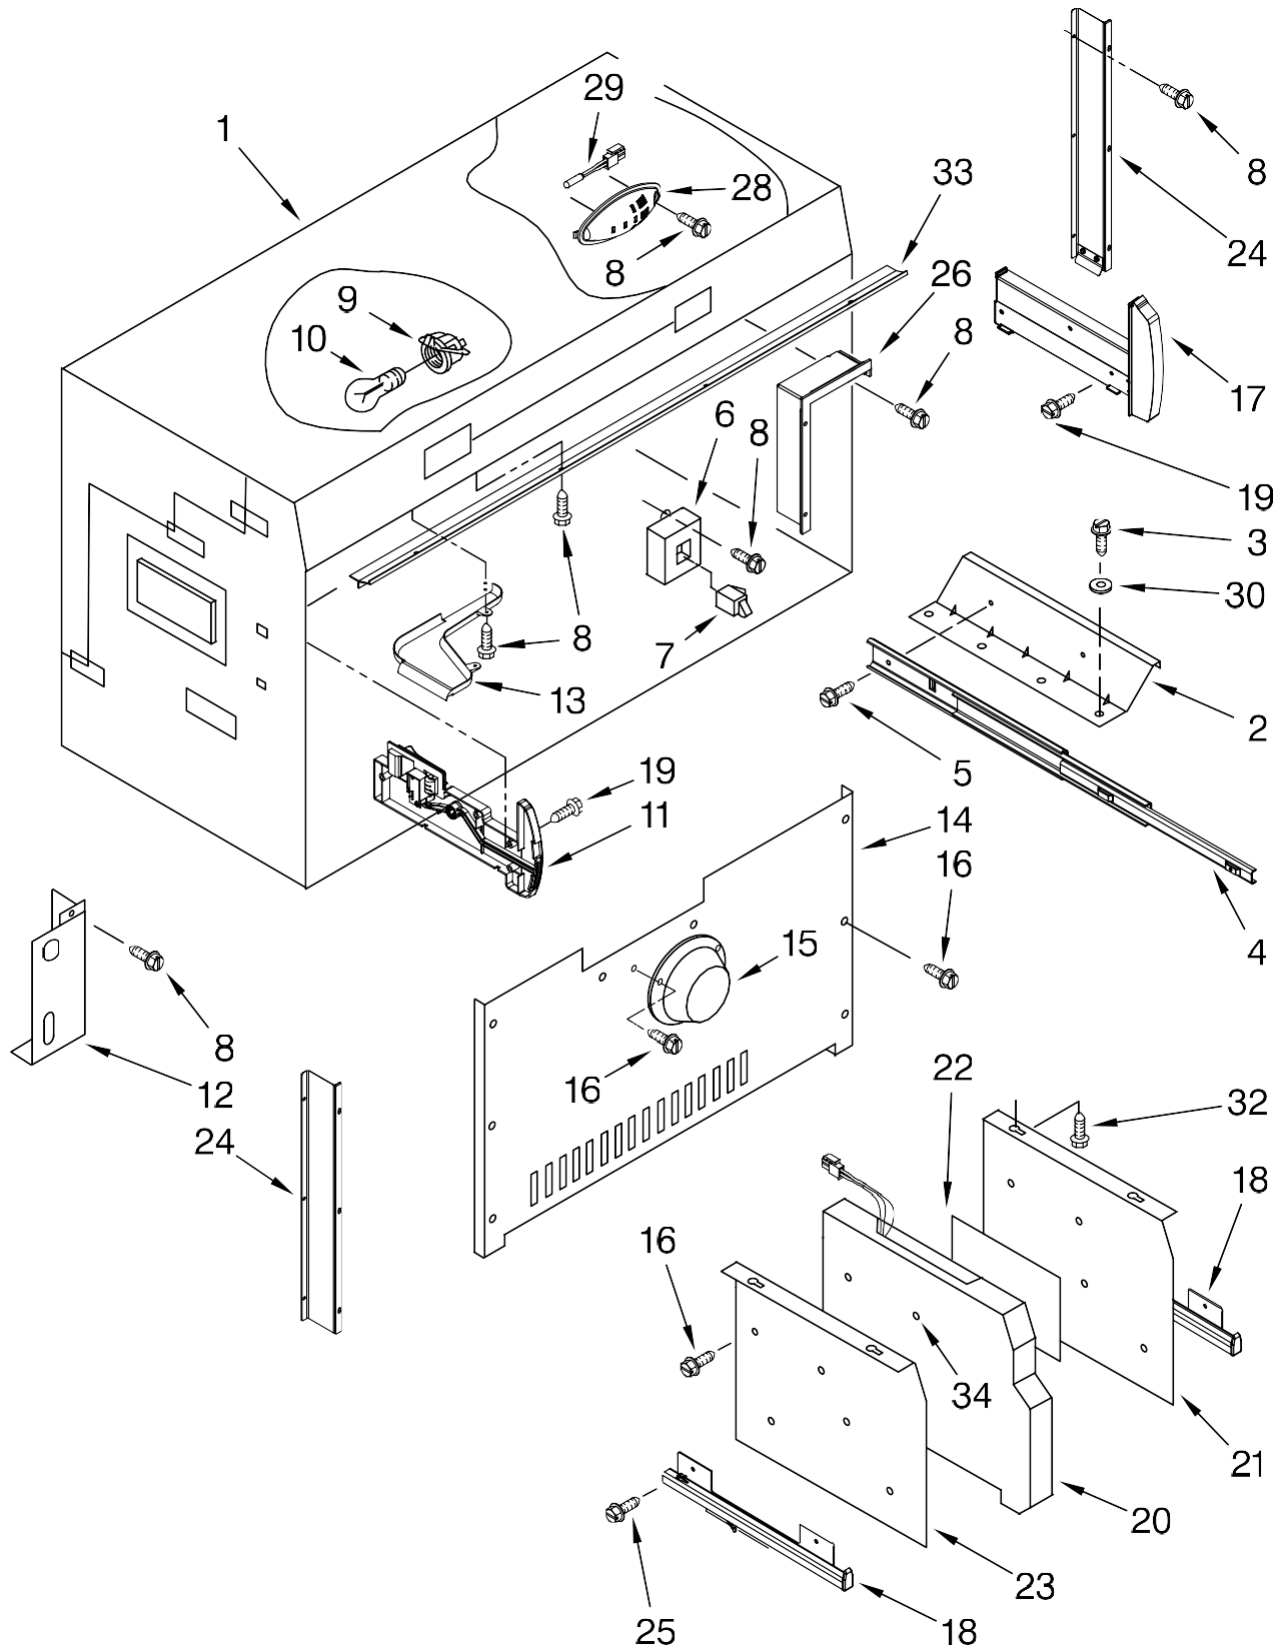

FREEZER LINER PARTS

For Model: IF36LNBOL

(Etched Aluminum)

FOR ORDERING INFORMATION REFER TO PARTS PRICE LIST

FREEZER LINER PARTS

For Model: IF36LNBOL

(Etched Aluminum)

Illus. No.	Part No.	DESCRIPTION
1		Liner, Freezer (Not Servicable)
2	2306425	Mounting Bracket, Drawer Slide (2)
3	W10061370	Screw
4	2320616	Drawer Slide, Freezer Basket (2)
5	8533929	Screw
6	2314022	Cover, Light Switch
7	1118894	Switch, Rocker
8	486194	Screw
9	2223857	Socket, Light
10	2255743	Bulb, Light
11	2268299	Switch Assembly, Icemaker (Includes Emitter)
12	2306187	Cover, Wiring (Icemaker)
13	2317006	Duct, Air Flow (Icemaker)
14	2268380	Cover, Evaporator
15	2317829	Cover, Evaporator Fan
16	487539	Screw
17	2306106	Spacer, Drawer (Right Side)
18		Slide, Freezer Bin
	2306117	Left (2)
	2306116	Right (2)
19	488163	Screw
20	2317925	Divider, Freezer Bins (Includes Receiver)
21	2306104	Support, Slide (Right)
22	2317927	Shield
23	2306105	Support, Slide (Left)
24		Bracket, Evaporator Cover
	2320512	Left Side
	2327339	Right Side
25	488163	Screw
26	W10121940	Bracket, Air Return
28	2317105	Cover, Thermistor
29	2188820	Thermistor
30	W10075920	Washer
32	8533928	Screw
33	W10135431	Air Deflector Asy
34	2198643	Lens, Receiver

FOR ORDERING INFORMATION REFER TO PARTS PRICE LIST