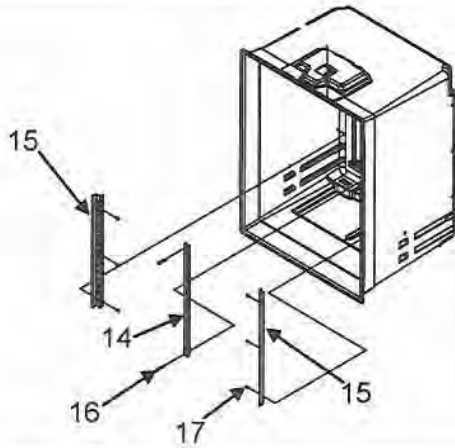

Section: INTERIOR CABINET/FRZ SHELVES/TOE GRILLE

Model: IF36INDFSF

IF36INDFSF Refrigerator

Interior Cabinet/FRZ Shelves/Toe Grille			
Ref #	Whirlpool Part #	Dacor Part #	Description
1	B8381501	102727	Gasket, Drain Tube
2	M0500703	102728	Seal, O Ring
3	D7753903	102729	Funnel, Drain
4	67006406	102730	Screw, Adapter
5	67003485	102731	Cover, Corner (BLK)
6	67001066	102732	Tube, Drain
7	67001067	102733	Clip, Drain Tube
8	A3076901	102734	Plug, Button
9	67004732	102735	Bracket, Drawer Slide, (LT)
	67004733	102736	Bracket, Drawer Slide (RT)
10	67004430	102737	Gear (RT)
11	67006473	102738	Screw, Bracket
12	67003868	102739	Brake, Foot
13	67006375	102740	Grille, Toe (BLK)
	12627302	102741	Clip, Toe Grille
14	67001073	102742	Rail, Shelf Support (CTR)
15	67002489	102743	Rail, Shelf Support (LT/RT)
16	67006360	102744	Screw, CTR Rail
17	67006400	102745	Screw, LT/RT Rail
18	67004988	102746	Basket, FRZ (UPR)
19	67004017	102747	Shaft, Rack
20	67006026	102748	Basket, FRZ (LWR)
21	67004971	102749	Adapter (LT)
	67004972	102750	Adapter,(RT)
22	67004127	102751	Divider Basket (UPR)
23	67006608	102752	Screw, Divider
24	67004429	102753	Gear, (LT)
25	67004812	102754	Divider Basket (LWR)
26	67006913	102755	Slide, Drawer
27	67004728	102756	Cradle Basket (LT)
	67004729	102757	Cradle Basket (RT)
28	67006112	102758	Bracket, Foot Cabinet
	67006491	102759	Screw, Bracket