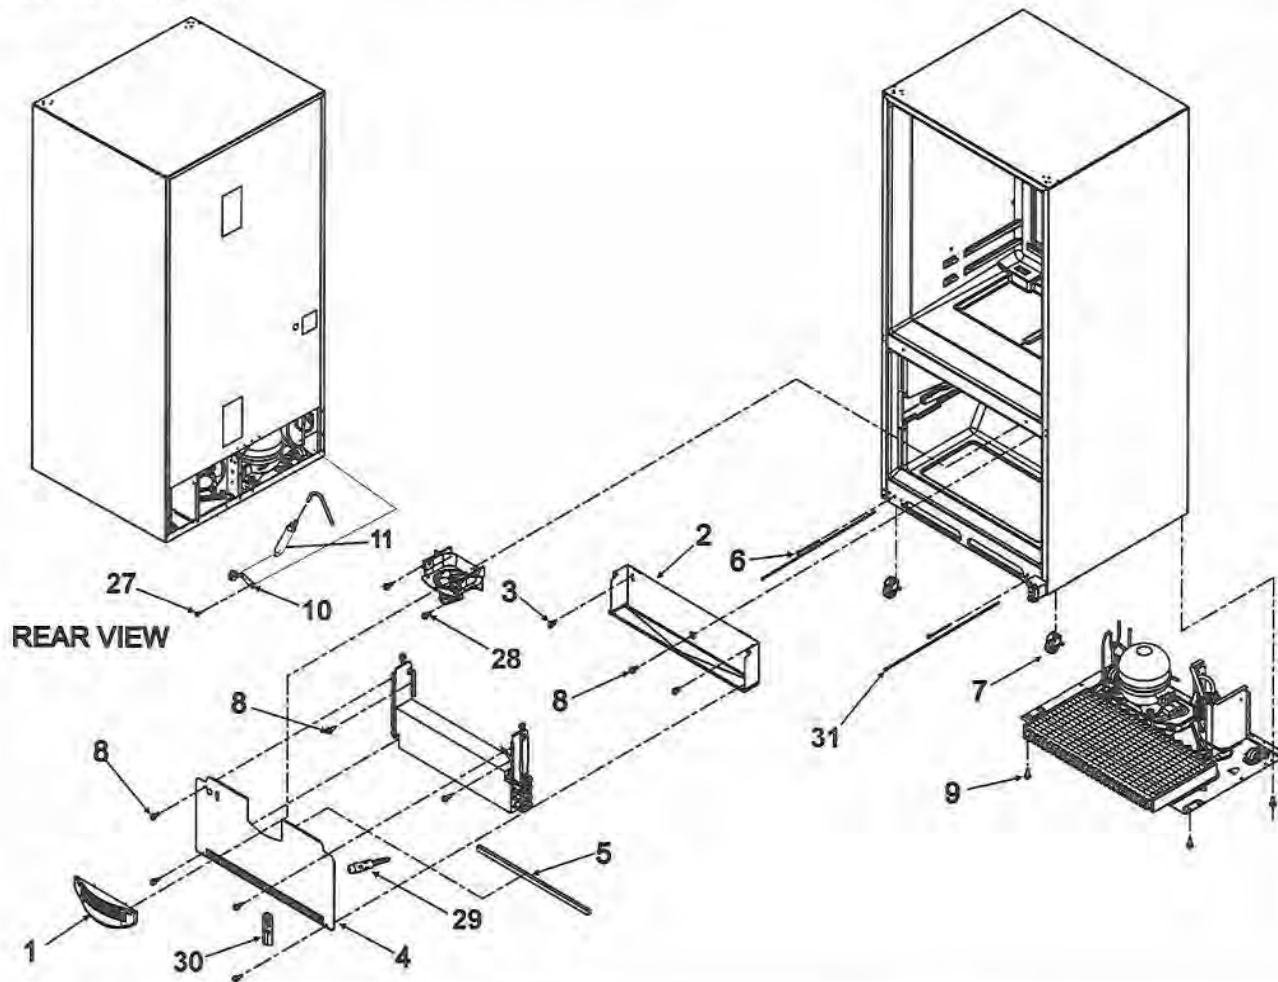

Section: EVAPORATOR/EVAP MOTOR/ROLLERS

Model: IF36INDFSF

IF36INDFS Refrigerator

Evaporator/Evap Motor/Rollers			
Ref #	Whirlpool Part #	Dacor Part #	Description
1	67006609	102760	Grille, FZ Air
2	67002490	102761	Drip Tray
3	10623002	102762	Clip, Evaporator
4	67005873	102763	Cover-Evap
5	67002492	102764	Gasket
6	67006611	102765	Screw, Roller Adjust
7	67002227	700828	Roller Bracket Assy
8	67006425	102767	Screw
9	67006573	102768	Screw
10	10547002	102769	Drier Clip
11	B2150504	102770	Drier Clip
			Evaporator Kit (Includes Heat Shield, Evap and Instruction Sheet)
12	12002041	102771	
13	67001083	102772	Dam, Left Return
14	67001084	102773	Dam, Right Return
15	67002493	102774	Heater Evaporator
16	10428101	102775	Clip, Evap Heater
17	67002777	102776	Shroud, Evap Fan
18	67003636	102777	Motor, Evap Fan
19	67005633	102778	Clip, Evap Motor
20	67002780	102779	Grommet Fan Motor
21	12217201	102780	Fan, Evap Motor
22	67001291	102781	Foam Gasket
23	12456801	102782	Roller Bracket
24	M0286708	102783	Nut, Speed
25	67005127	102784	Roller
26	M1205302	102785	Rivet
27	67006737	102786	Screw, Clip
28	67006287	102623	Screw, Fan Assy
29	12002356	102788	Thermistor Kit
30	67003924	102789	Cover, FZ Thermistor
31	67006697	102790	Screw, Adjusting (Rod)
	67003426	102791	Thermostat, Defrost
	67005574	102792	Harness, Evap Heater