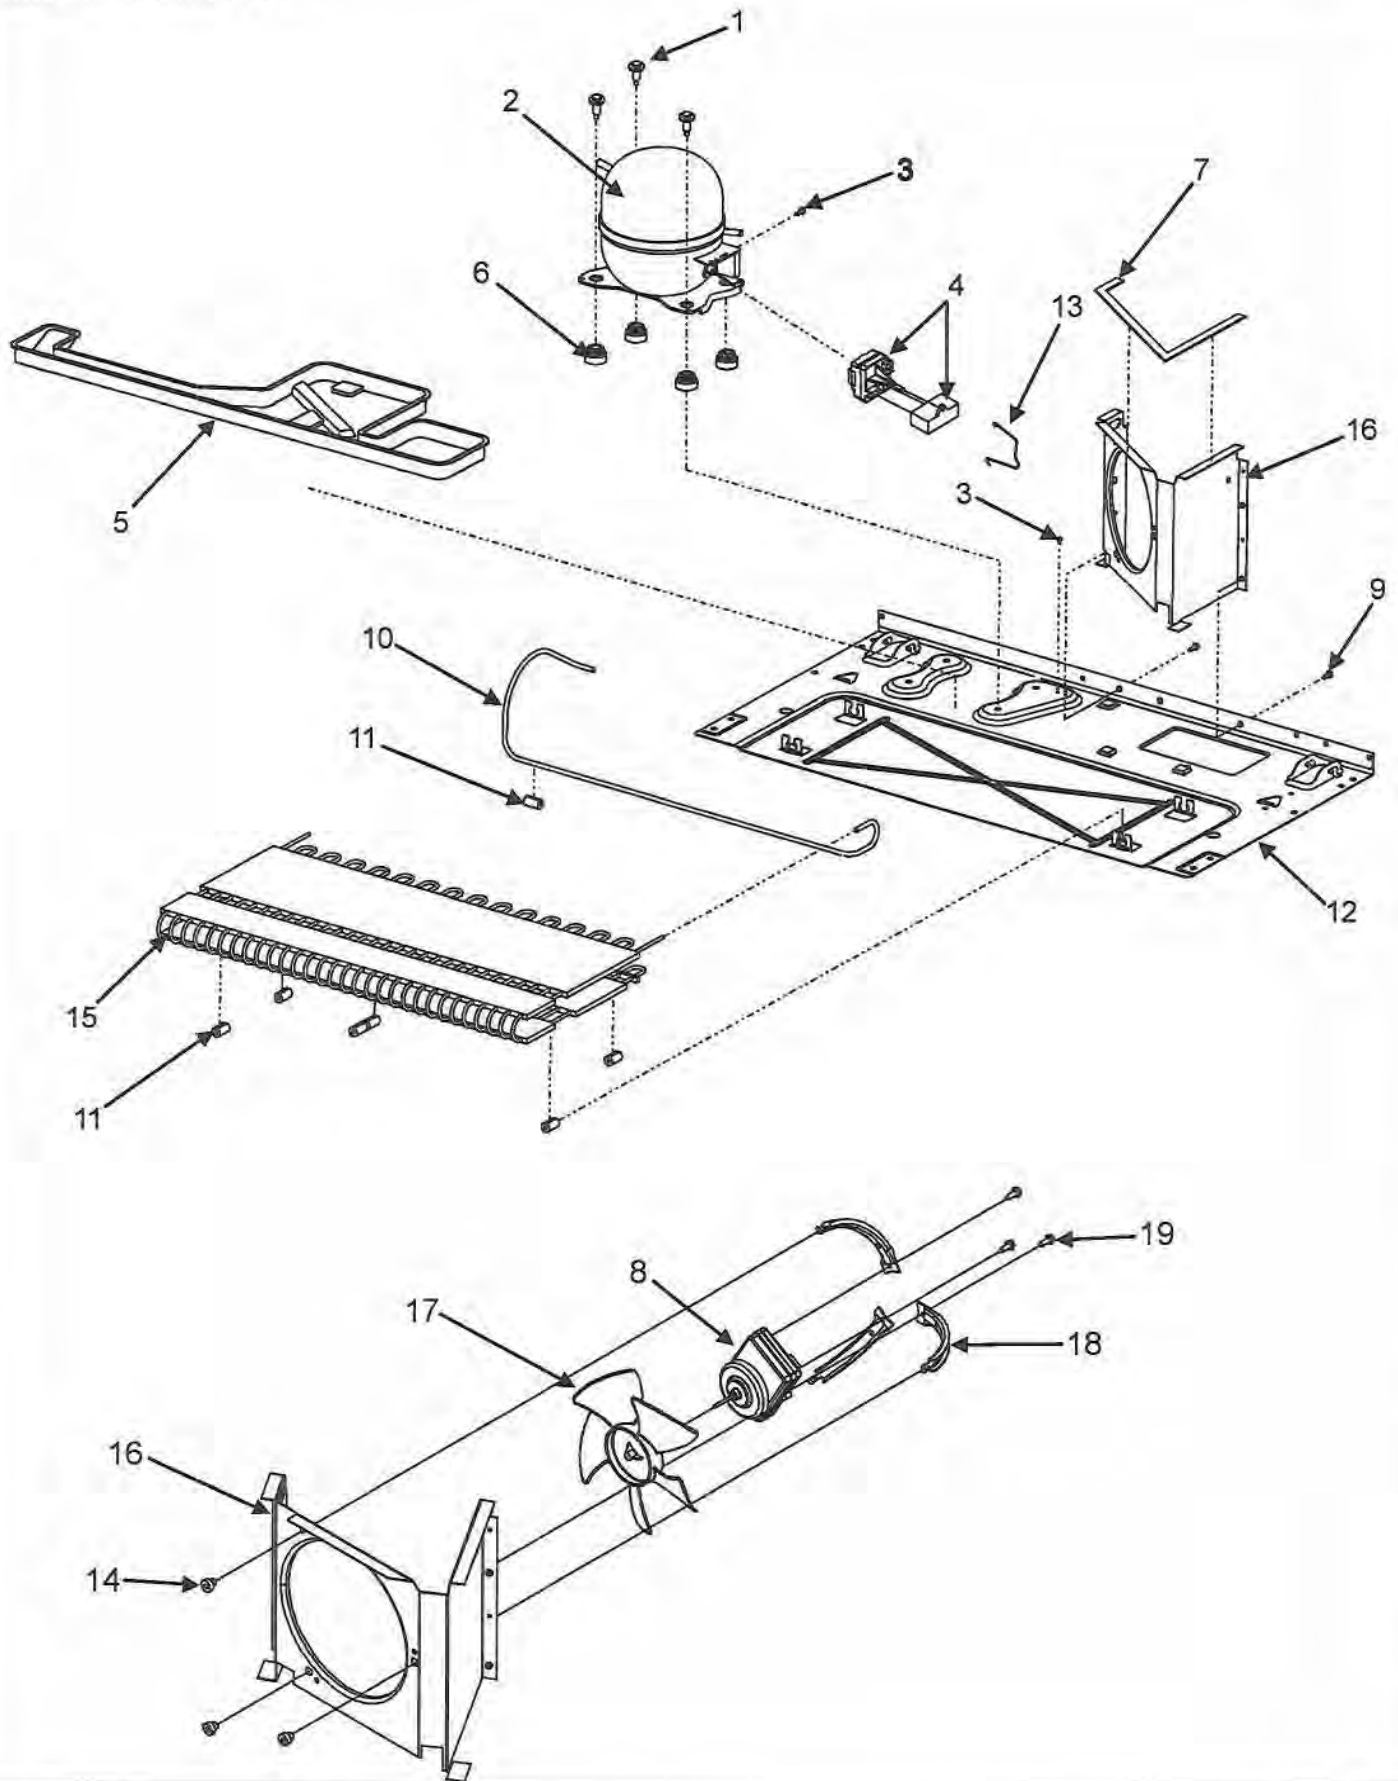

Section: COMPRESSOR & COND MOTOR

Model: IF36INDFSF

IF36INDFSF Refrigerator

Compressor and Cond Motor			
Ref #	Whirlpool Part #	Dacor Part #	Description
1	67006432	102793	Screw, Compressor
			Compressor Kit (includes Compressor, Overload, Relay W/Capacitor, Grommets and Bale Strap)
2	12002634	102829	
3	67006433	102794	Ground Screw
4	67005560	102795	Overload/Relay w/Compressor
5	67004464	102796	Pan Drain
6	67003493	102797	Grommet Compressor
7	61003210	102798	Seal, Cond Shroud
8	67004432	102799	Motor, Condensor Pan
9	67006425	102814	Screw, SM
10	67004700	102801	Discharge Tube
11	67005680	102802	Condensor Grommet
12	67005889	102803	Pan Base
13	12576801	102804	Bale Strap
14	61004743	102805	Grommet Bracket
15	67006131	102806	Condensor
16	67001090	102807	Shroud, Condensor Fan
17	67004952	102808	Blade, Condensor Fan
18	67004953	102809	Bracket, Condensor Motor
19	67004954	102810	Screw, Bracket
	67005435	102811	Harness, MC