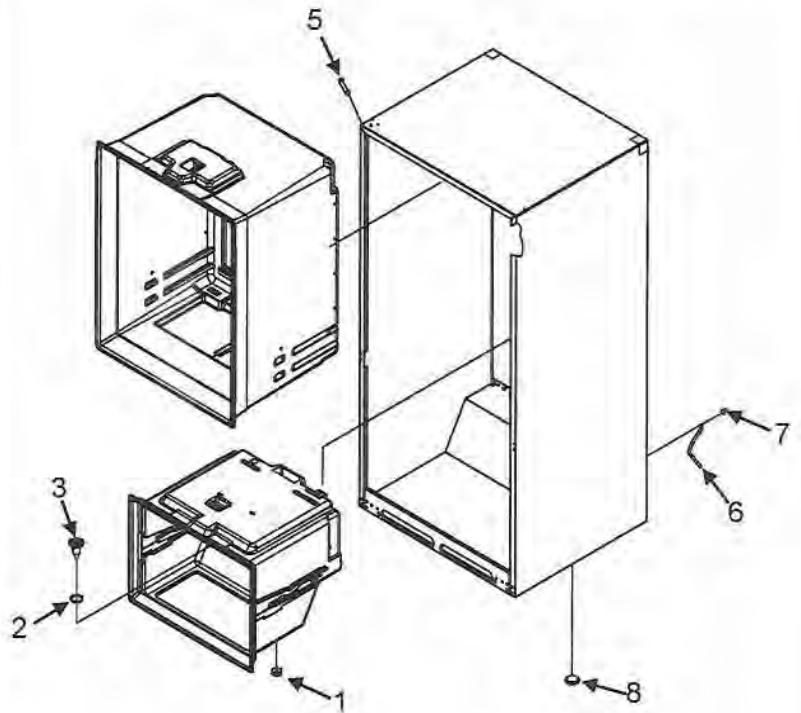

Section: INTERIOR CABINET/FRZ SHELVES/TOE GRILLE

Model: IF36INDFSF

IF36INDFSF Refrigerator

Interior Cabinet/FRZ Shelves/Toe Grille			
Ref #	Whirlpool Part #	Dacor Part #	Description
1	B8381501	102727	Gasket, Drain Tube
2	M0500703	102728	Seal, O Ring
3	D7753903	102729	Funnel, Drain
4	67006406	102730	Screw, Adapter
5	67003485	102731	Cover, Corner (BLK)
6	67001066	102732	Tube, Drain
7	67001067	102733	Clip, Drain Tube
8	A3076901	102734	Plug, Button
9	67004732	102735	Bracket, Drawer Slide, (LT)
	67004733	102736	Bracket, Drawer Slide (RT)
10	67004430	102737	Gear (RT)
11	67006473	102738	Screw, Bracket
12	67003868	102739	Brake, Foot
13	67006375	102740	Grille, Toe (BLK)
	12627302	102741	Clip, Toe Grille
14	67001073	102742	Rail, Shelf Support (CTR)
15	67002489	102743	Rail, Shelf Support (LT/RT)
16	67006360	102744	Screw, CTR Rail
17	67006400	102745	Screw, LT/RT Rail
18	67004988	102746	Basket, FRZ (UPR)
19	67004017	102747	Shaft, Rack
20	67006026	102748	Basket, FRZ (LWR)
21	67004971	102749	Adapter (LT)
	67004972	102750	Adapter,(RT)
22	67004127	102751	Divider Basket (UPR)
23	67006608	102752	Screw, Divider
24	67004429	102753	Gear, (LT)
25	67004812	102754	Divider Basket (LWR)
26	67006913	102755	Slide, Drawer
27	67004728	102756	Cradle Basket (LT)
	67004729	102757	Cradle Basket (RT)
28	67006112	102758	Bracket, Foot Cabinet
	67006491	102759	Screw, Bracket