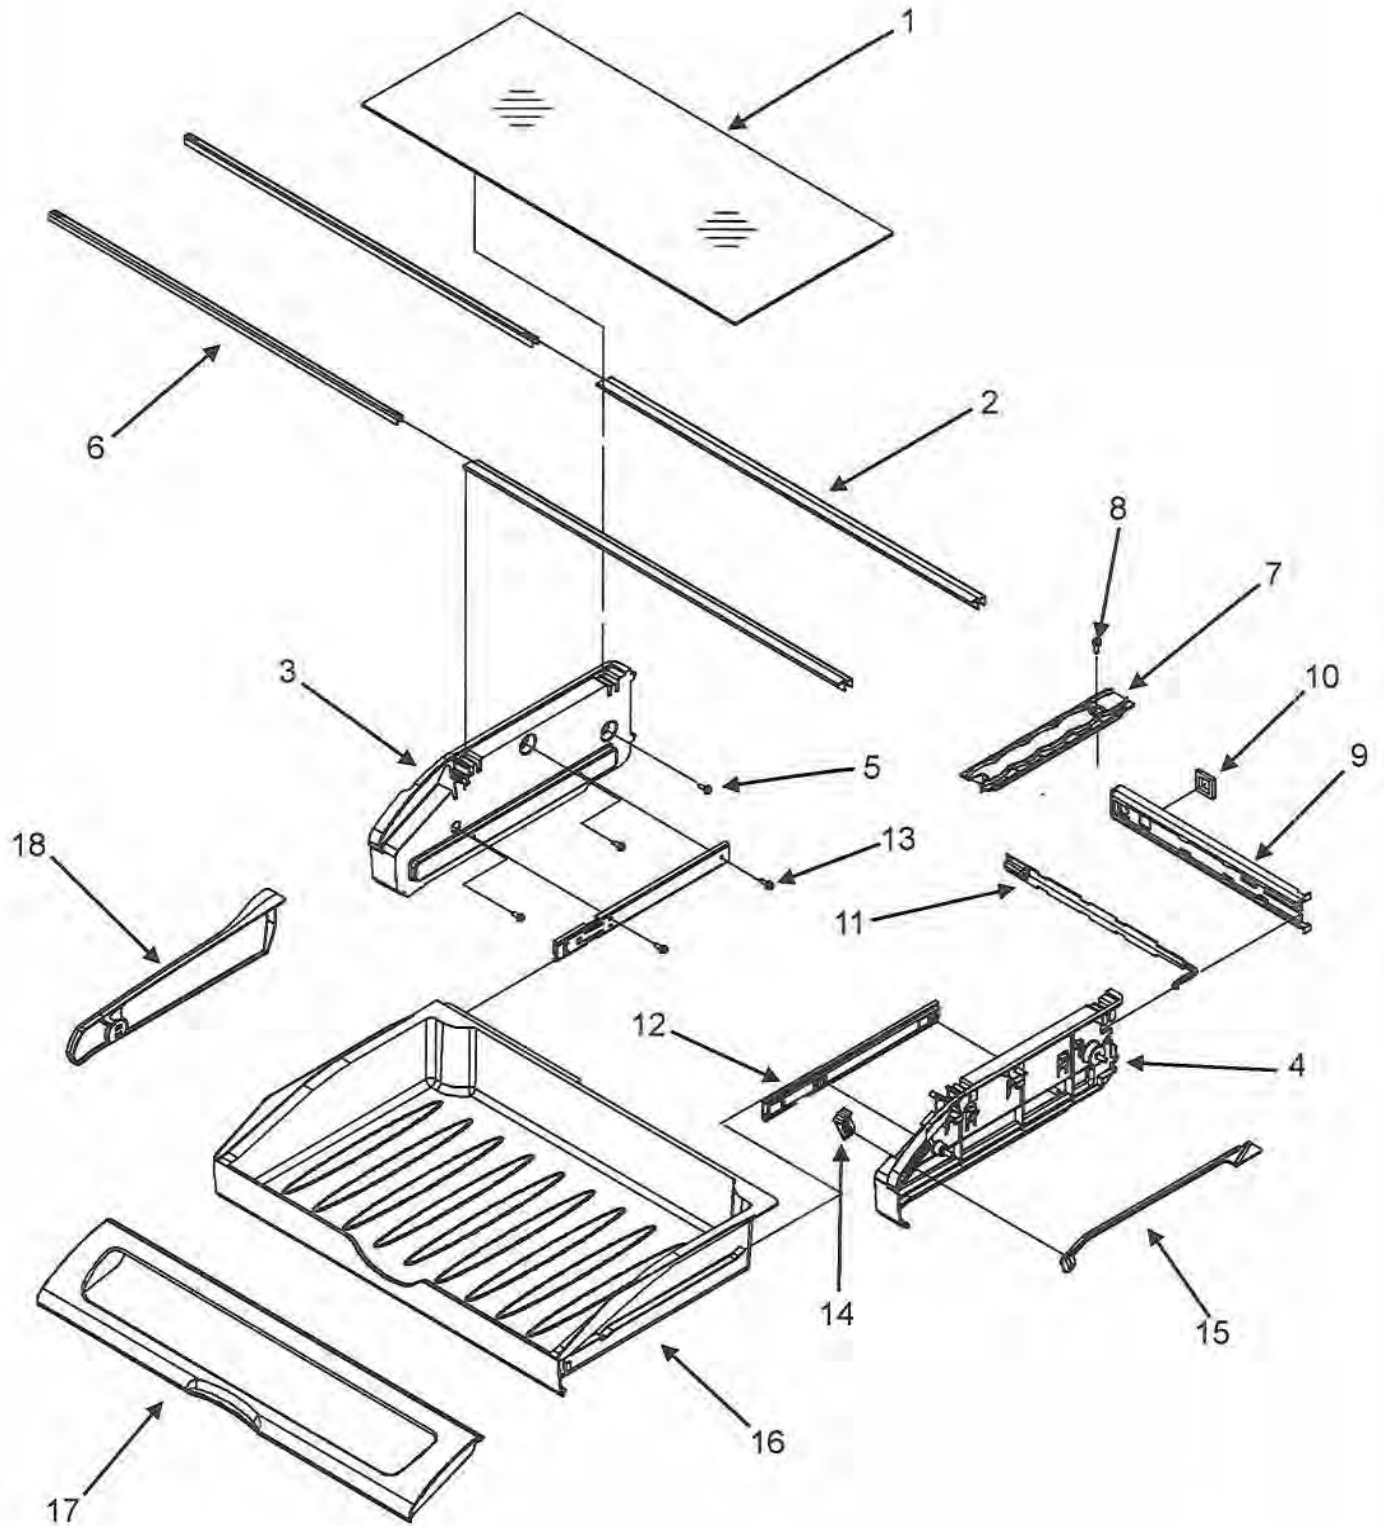

Section: CRISPER ASSEMBLY

Model: IF36INDFSF

IF36INDFSF Refrigerator Parts

Crisper Assembly			
Ref #	Whirlpool Part #	Dacor Part #	Description
1	6700655	103546	Glass, Crisper
2	67006185	103547	Frame Crisper
3	67005909	103548	Front, Crisper Pan
4	67005864	102107	Slide Humidity Control
5	67002659	102708	Crisper Pan
6	67006911	102709	Extr Crisp Front
7	67002488	102710	Crisper Brace

Section: PANTRY ASSEMBLY

Model: IF36INDFSF

IF36INDFSF Refrigerator

Pantry Assembly			
Ref #	Whirlpool Part #	Dacor Part #	Description
1	67002332	102711	Glass, Pantry
2	67006010	102712	Extr, Glass Support
3	67005862	102713	End Cap, Pantry (LT)
4	67006912	102714	End Cap, Pantry (RT)
5	67006415	102715	Screw, End Cap
6	67002330	102716	Brace, Pantry
7	67001719	102717	Track, Deli Drawer
8	67006400	102745	Screw, Track
9	67005625	102719	Housing Control
10	67002329	102720	Gasket, Pantry
11	67003793	102721	Slide, Temp Control
12	67006219	102722	Glide, Pantry Drawer
13	67006287	102628	Screw, Glide
14	67003791	102724	Knob, Temp Control
15	67003794	102725	Bar, Temp Control
16	67003530	102726	Drawer, Pantry
17	67005899	700827	Lid Assy, Pantry
18	67002321	102766	Divider, Pantry