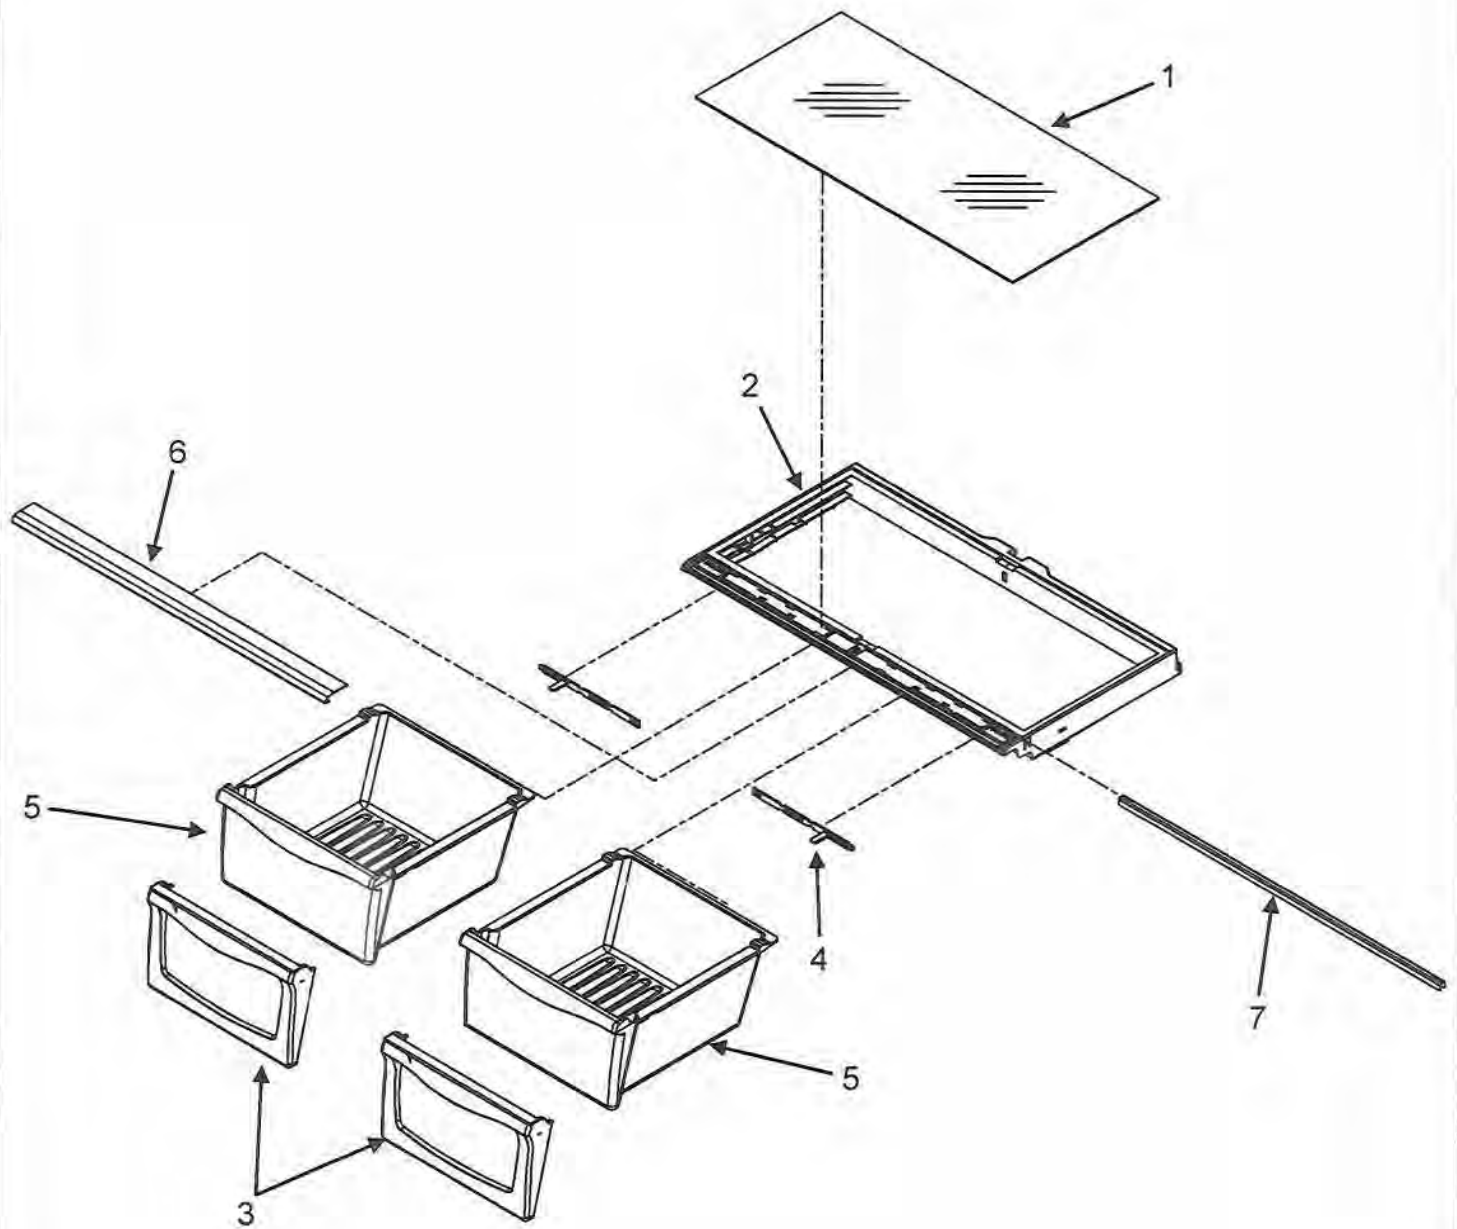

Section: REFRIGERATOR SHELVES

Model: IF36INDFSF

IF36INDFSF Refrigerator Parts

Shelves			
Ref #	Whirlpool Part #	Dacor Part #	Description
1	67003169	102704	Shelf Glide out
2	10448903	102705	Rack, Bottle
3	67001656	102706	Bottle, Trivet

Section: CRISPER ASSEMBLY

Model: IF36INDFSF

IF36INDFSF Refrigerator Parts

Crisper Assembly			
Ref #	Whirlpool Part #	Dacor Part #	Description
1	6700655	103546	Glass, Crisper
2	67006185	103547	Frame Crisper
3	67005909	103548	Front, Crisper Pan
4	67005864	102107	Slide Humidity Control
5	67002659	102708	Crisper Pan
6	67006911	102709	Extr Crisp Front
7	67002488	102710	Crisper Brace