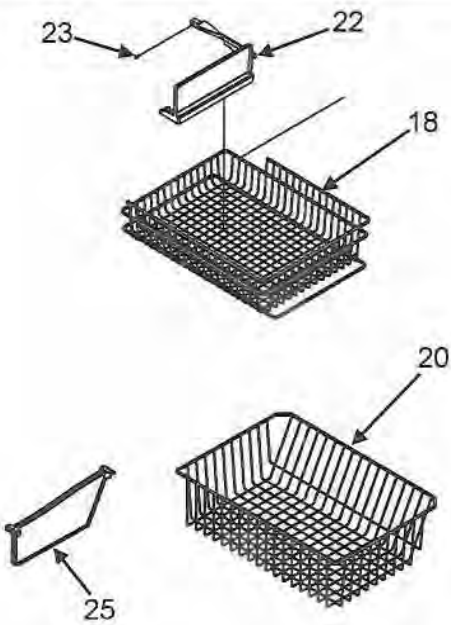

Section: INTERIOR CABINET/FRZ SHELVES/TOE GRILLE

Model: IF36INDFSF

IF36INDFSF Refrigerator

Interior Cabinet/FRZ Shelves/Toe Grille			
Ref #	Whirlpool Part #	Dacor Part #	Description
1	B8381501	102727	Gasket, Drain Tube
2	M0500703	102728	Seal, O Ring
3	D7753903	102729	Funnel, Drain
4	67006406	102730	Screw, Adapter
5	67003485	102731	Cover, Corner (BLK)
6	67001066	102732	Tube, Drain
7	67001067	102733	Clip, Drain Tube
8	A3076901	102734	Plug, Button
9	67004732	102735	Bracket, Drawer Slide, (LT)
	67004733	102736	Bracket, Drawer Slide (RT)
10	67004430	102737	Gear (RT)
11	67006473	102738	Screw, Bracket
12	67003868	102739	Brake, Foot
13	67006375	102740	Grille, Toe (BLK)
	12627302	102741	Clip, Toe Grille
14	67001073	102742	Rail, Shelf Support (CTR)
15	67002489	102743	Rail, Shelf Support (LT/RT)
16	67006360	102744	Screw, CTR Rail
17	67006400	102745	Screw, LT/RT Rail
18	67004988	102746	Basket, FRZ (UPR)
19	67004017	102747	Shaft, Rack
20	67006026	102748	Basket, FRZ (LWR)
21	67004971	102749	Adapter (LT)
	67004972	102750	Adapter,(RT)
22	67004127	102751	Divider Basket (UPR)
23	67006608	102752	Screw, Divider
24	67004429	102753	Gear, (LT)
25	67004812	102754	Divider Basket (LWR)
26	67006913	102755	Slide, Drawer
27	67004728	102756	Cradle Basket (LT)
	67004729	102757	Cradle Basket (RT)
28	67006112	102758	Bracket, Foot Cabinet
	67006491	102759	Screw, Bracket