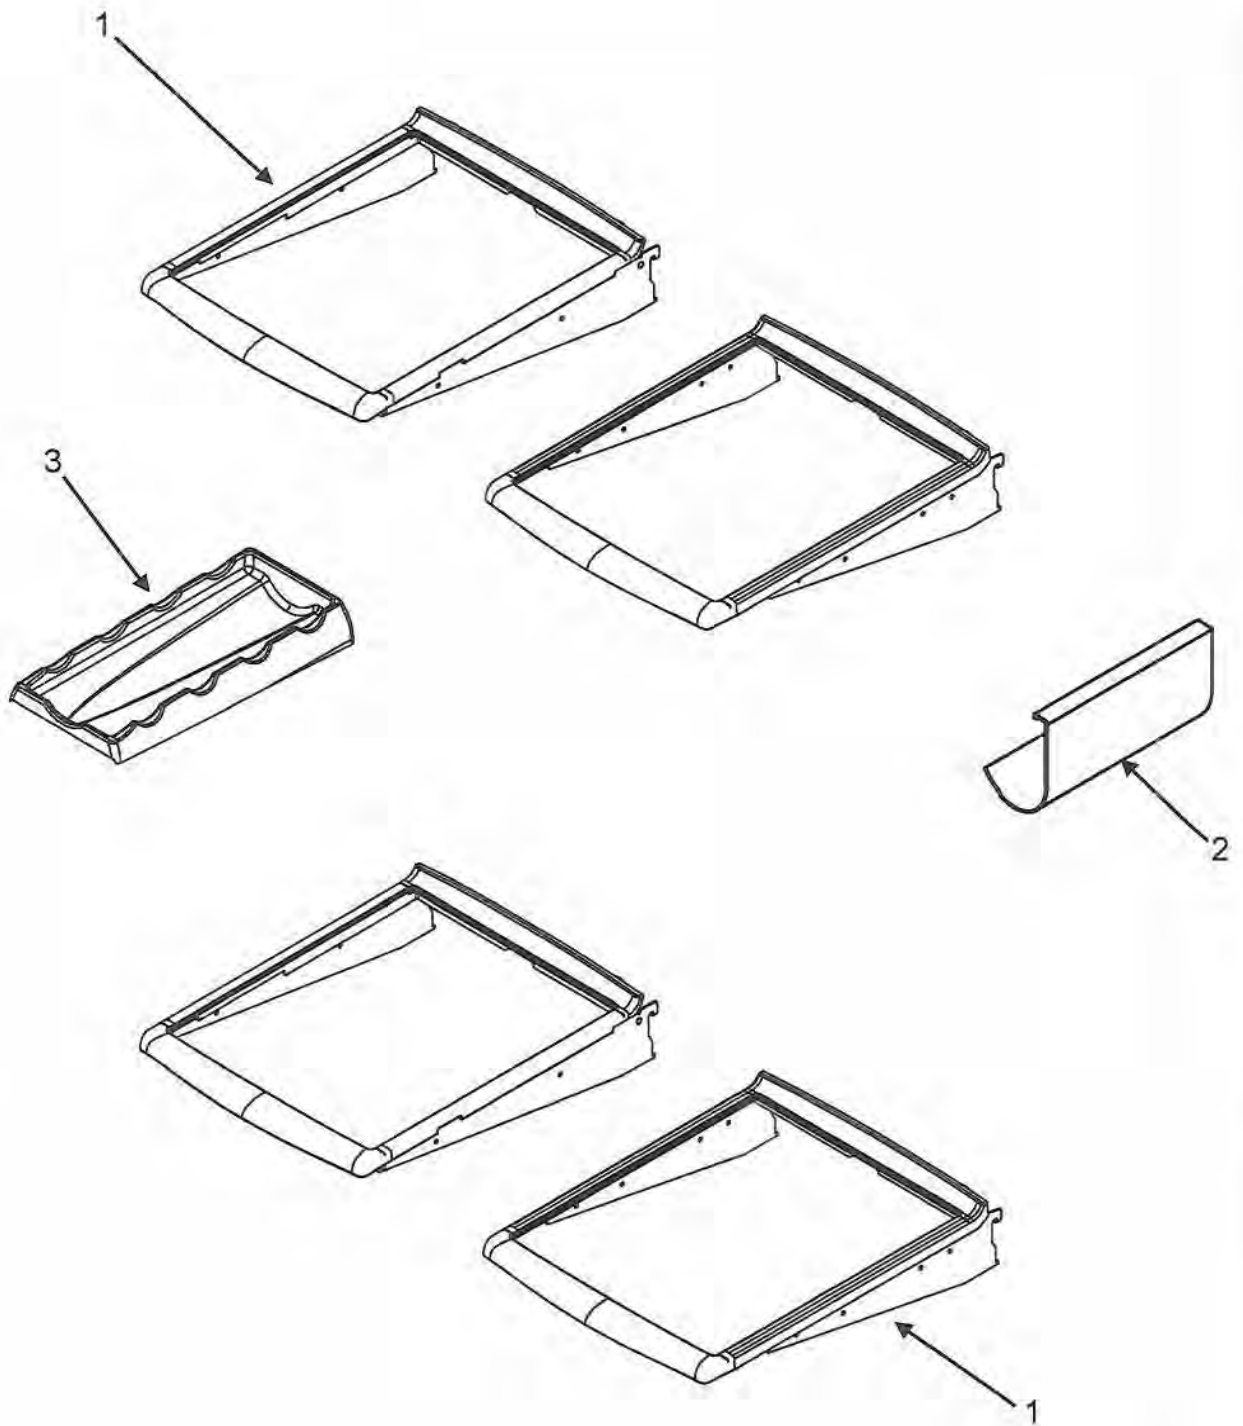

Section: CONTROLS

Model: IF36INDFSF

IF36INDFSF Refrigerator

Controls			
Ref #	Whirlpool Part #	Dacor Part #	Description
1	C3680310	102680	Switches, Light
2	67004078	102681	Module, Light
3	67003897	102682	Cover, Ref Light
4	67005444	102683	Module, Ref Control
5	67005397	102684	Control Board
6	67003899	102685	Board, Damper
7	67003900	102686	Insert, Damper Cover
8	67006602	102687	Screw, Damper Base
9	67003901	102688	Housing, Light
10	12570701	102689	Socket, Light
11	67003883	102690	Bulb, Light
12	67006910	102691	Keyboard Control
13	67006116	102692	Damper, Elec Control
14	67006604	102693	Insulation, Damper Control
15	67003905	102694	Cover, FZ Light
16	67003906	102695	Module, FZ Control
17	67001035	102696	Housing, Light
18	12570701	102697	Socket, Light
19	67003883	102698	Light Bulbs
20	67005653	102699	Switch, Light/Intlk
21	67006530	102700	Screw, Housing
22	12002356	102701	Thermistor Kit
	67005417	102702	Harness FF Control
	67006094	102703	Harness FZ Module

Section: REFRIGERATOR SHELVES

Model: IF36INDFSF

IF36INDFSF Refrigerator Parts

Shelves			
Ref #	Whirlpool Part #	Dacor Part #	Description
1	67003169	102704	Shelf Glide out
2	10448903	102705	Rack, Bottle
3	67001656	102706	Bottle, Trivet