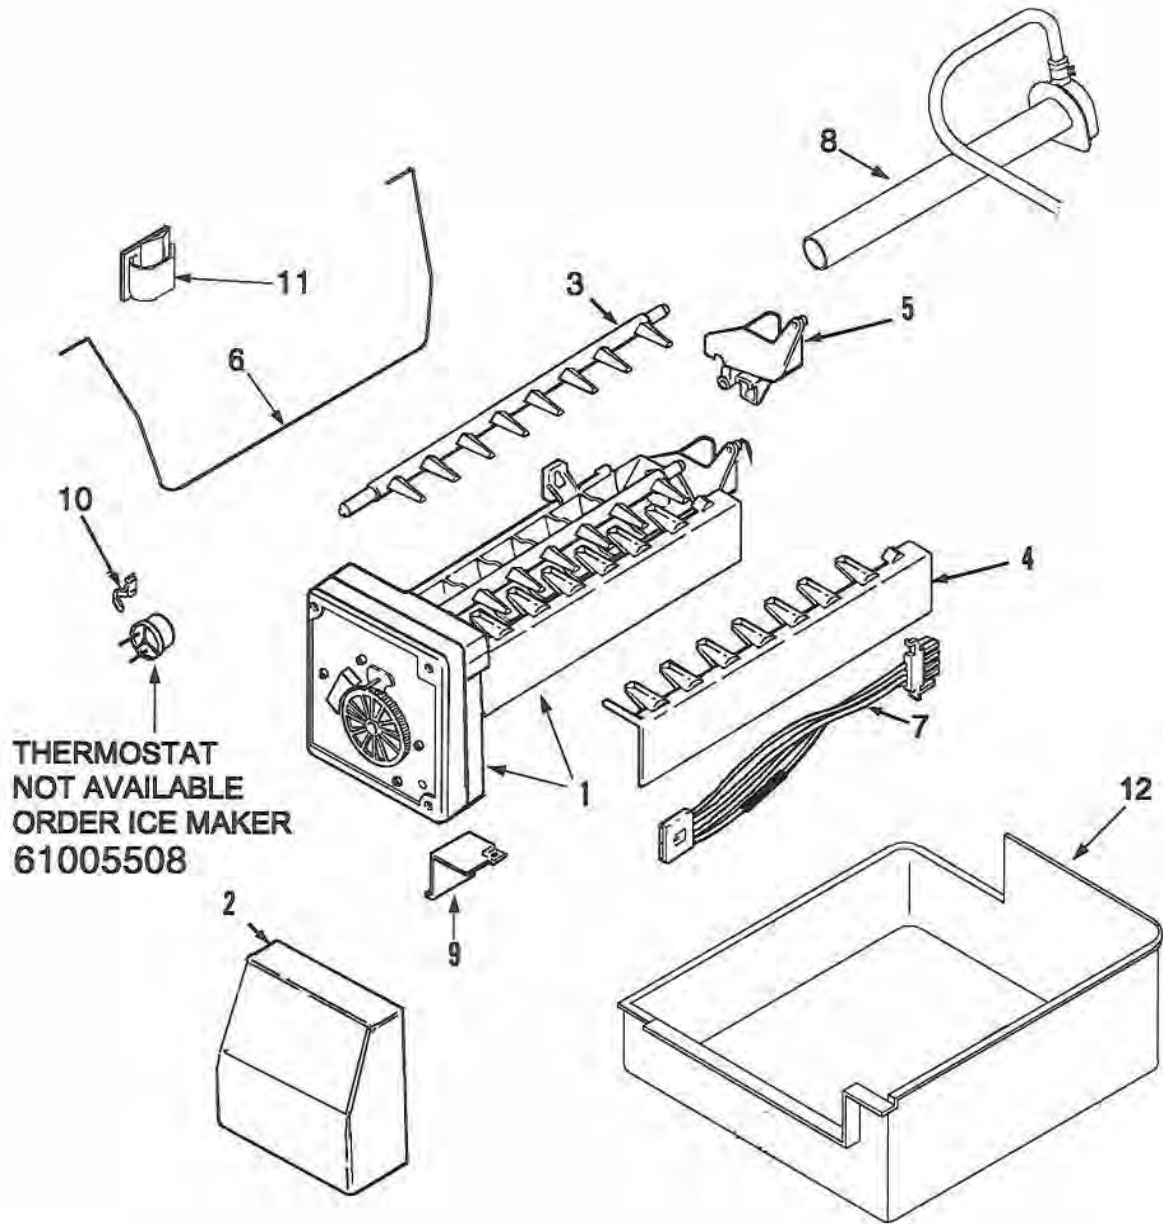

Section: CABINET BACK

Model: IF36INDFSF

IF36INDFSF Refrigerator

Cabinet Back			
Ref #	Whirlpool Part #	Dacor Part #	Description
1	67006101	102812	Cover MC Back
2	67004098	102813	Cover, Water Valve
3	67006425	102814	Screw, Cover
4	67006662	102815	Screw, Valve
5	B5759649	102816	Gasket, MC Back
6	67004092	102817	Block, Filter
7	67006287	102628	Screw, Cover
8	67003729	102819	Tube, Plastic
9	A3223101	102820	Insert, Plastic Tube
10	67006531	102821	Valve, Dual Water
11	M0104106	102822	Clip, Cord
12	M0114003	102823	Clip, Speed
13	M0108105	102824	Clamp, Tube
14	67003331	102825	Cover, Water Line
15	67005420	102826	Screw, HV Box
16	10463201	102827	Elbow, Fill Tube
17	67003796	102828	Acoustic Fiber
18	67004101	102829	Sweep, Dual Tube
19	67004102	102830	Waterline Track
20	67005421	102831	Cover, HV Box
	67006615	102832	Screw, Cover
21	67006829	102833	Board, HV Control (Incl. inst Sheet)
22	67004969	102834	Box, HV Control
23	67005418	102835	Spacer, HV Box
24	67005419	102836	Harness, HV Board
	67006506	102837	Cord, Power

Section: ICE MAKER

Model: IF36INDFSF

IF36INDFSF Refrigerator

Ice Maker			
Ref #	Whirlpool Part #	Dacor Part #	Description
1	61005508	700830	Ice Maker Assy
	67002823	102838	Brkt, Ice Maker
	67006287	102623	Screw, Ice Maker
2	67004710	102840	Cover, Ice Maker
3	95101-1	102841	Ejector, Ice
4	95102-1	102842	Stripper, Ice
5	95100-1	102843	Inlet, Water
6	67004028	102844	Arm, IM Shutoff
7	67006614	102845	Harness, Ice Maker
8	10463201	102846	Elbow, Fill Tube
9	95107-01	102847	Bracket, Module & Heater
	95108-1	102848	Screw, Bracket
10	95104-1	102849	Thermostat, Retainer
11	M0104106	102822	Clip Cord
12	67001255	102851	Ice Pan
	10244904	102852	Coupling
	R0131235	700831	Ice Maker Hook-up kit includes 1/4 OD X 25' Copper Tubing, Saddle Valve (Non Piercing) and 1/4" OD Compression Nut and Sleeve