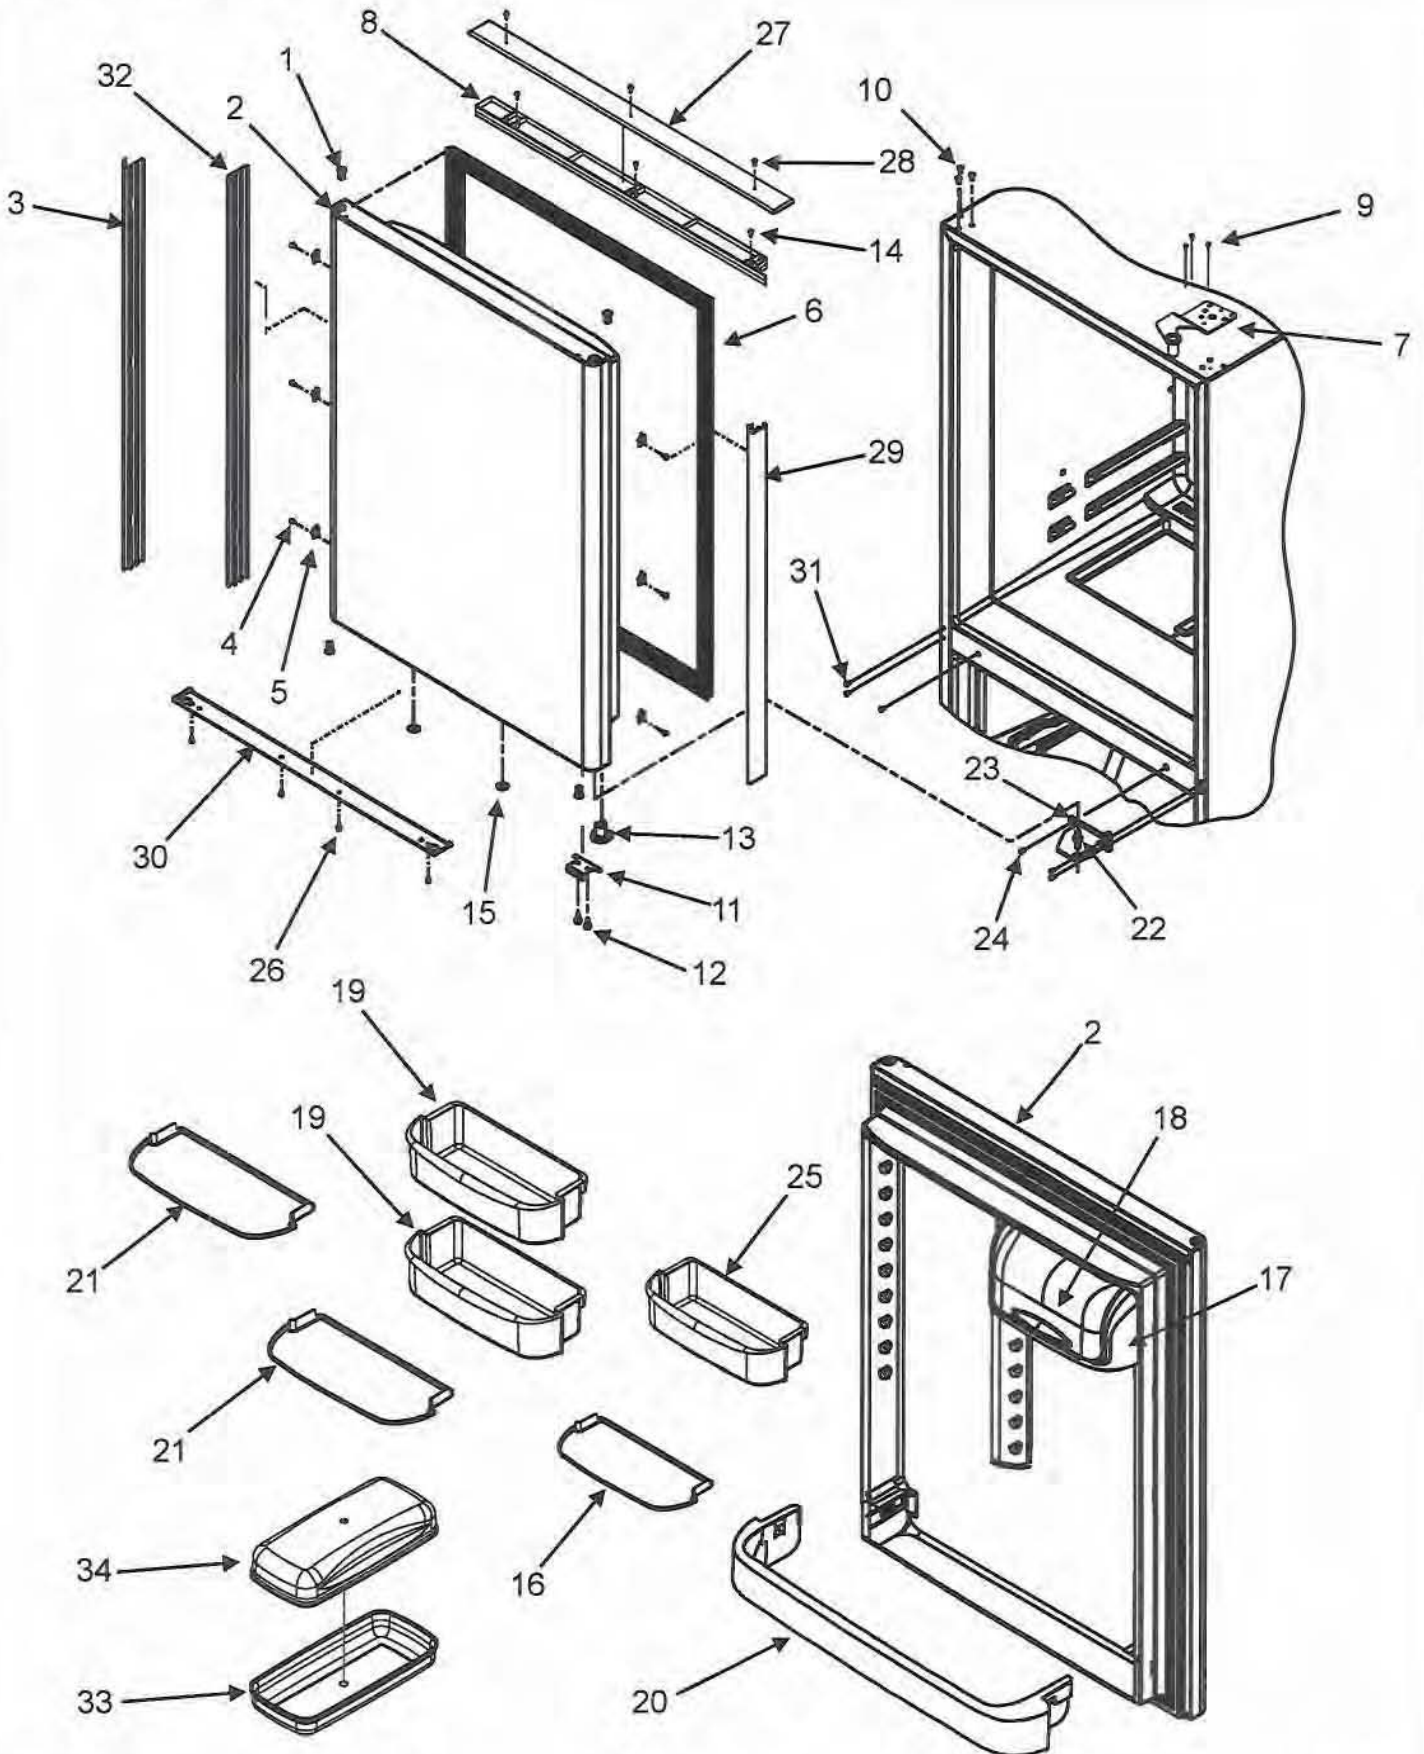

Section: REFRIGERATOR DOOR

Model: IF36INDFSF

Revised 06/2013

AA44-197

IF36INDFSF Refrigerator

Refrigerator Door			
1	67004978	102649	Door Bushing, Blk
2	67002116	103521	Door Assy, Ref Foam BLK
3	67006228	103579	Trim Door (lt Stnls) Trim taped to
4	67006767	103523	Screw, Clip
5	67002451	103524	Clip
6	67003557	103525	Gasket, Ref Door Blk
7	67005824	103597	Hinge Top (Rt Bk)
	67005827	103527	Hinge Top (Lt Blk)
8	12059103	103258	Extension, Ref Dr (Blk)
9	67006303	102627	Screw, Top Hinge
10	M0310731	103529	Plug, Top Hinge Button (Blk)
11	67003780	103530	Stop Door (Blk)
12	67006287	102623	Screw, Door Stop
13	67003639	102647	Closure, Door Blk
14	M0211021	103531	Screw Extension
15	67006626	102636	Plug, Vent (Blk)
16	67006906	102659	Gripper (Med)
17	67001279	102653	Dairy Tray
18	67003637	102654	Dairy Door
19	67003776	103532	Bucket, Ref Door
20	67002477	103533	Door Retainer
21	67007055	103534	Gripper (Large)
22	67006642	103535	Pin, Center Hinge
23	67002960	103536	Center Hinge (Blk)
24	67006380	102662	Screw, Center Hinge
25	67003775	102655	Bucket, Ref Dr Med
26	67006287	102623	Screw, Bottom Trim
27	67006124	103583	Trim, Door (Top Stnls)
28	67006769	103538	Screw, Top Trim
29	67006513	103580	Door Trim, Rt Stnls
30	67006122	103584	Trim Door, Btm Stnls
31	67006400	102674	Screw Sm
32	67007086	103541	Door Trim, Lt Stnls
33	67004404	102657	Tray, Butter
34	67004405	102658	Lid, Butter Tray

Section: FREEZER DOOR

Model: IF36INDFSF

IF36INDFSF Refrigerator Parts

Freezer Door			
Ref #		Dacor #	Description
1	67002115	103600	Door Assy Frz Foam BLK
2	67004838	102630	Plug Vent, BLK
3	67003559	102651	Gasket, Frz Door BLK
4	67006769	103538	Screw, Trim
5	67006124	103537	Trim, Door Top STNLS
6	67006784	103589	Trim, Door Side STNLS
7	67006769	103538	Screw, Bottom Trim
8	67002451	103524	Clip
9	67006767	103523	Screw, Clip
10	67006122	103540	Trim, Door (Btm Stnls)21