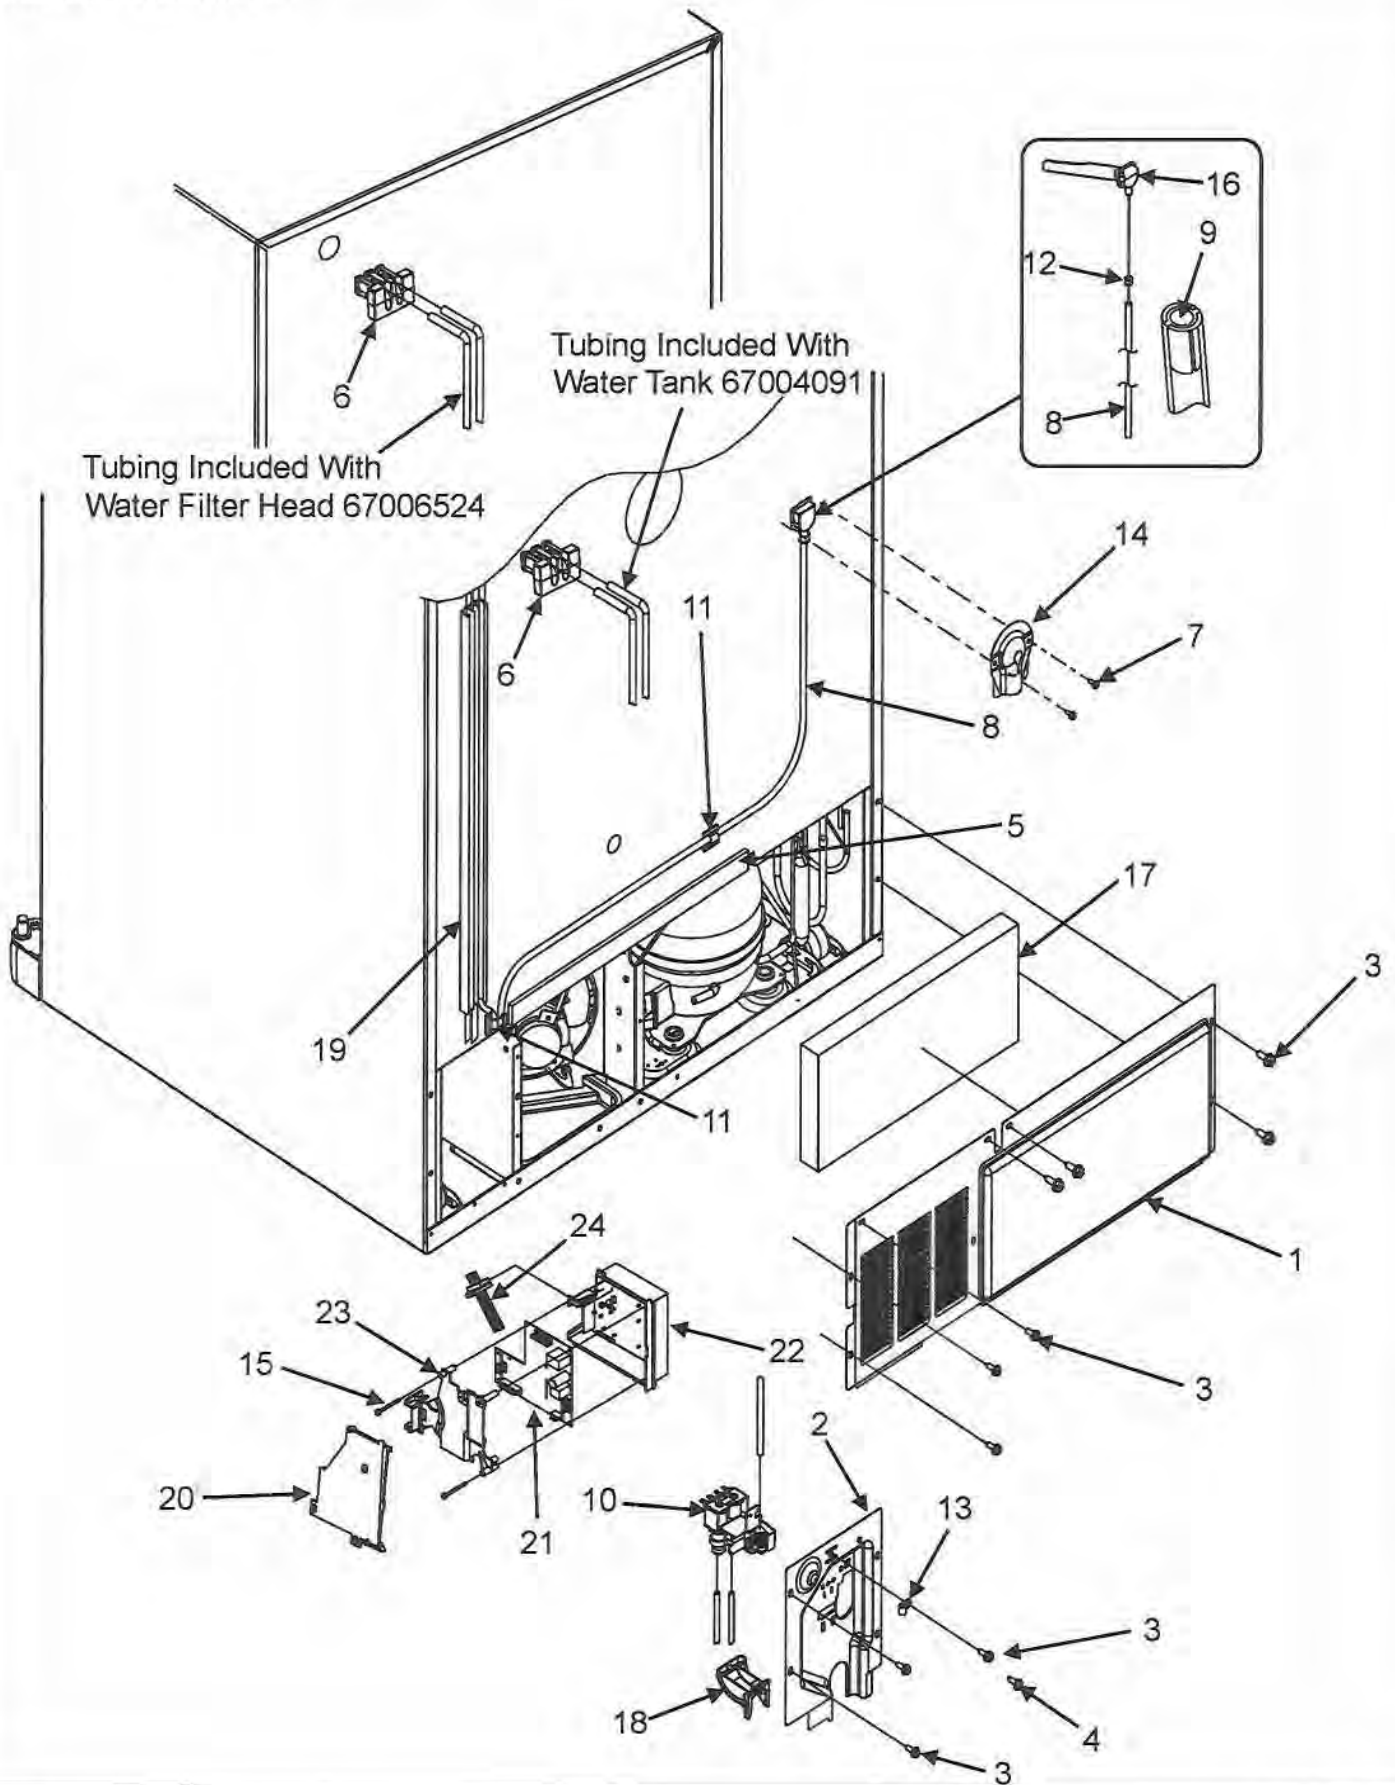

Section: COMPRESSOR & COND MOTOR

Model: IF36INDFSF

IF36INDFSF Refrigerator

Compressor and Cond Motor			
Ref #	Whirlpool Part #	Dacor Part #	Description
1	67006432	102793	Screw, Compressor
			Compressor Kit (includes Compressor, Overload, Relay W/Capacitor, Grommets and Bale Strap)
2	12002634	102829	
3	67006433	102794	Ground Screw
4	67005560	102795	Overload/Relay w/Compressor
5	67004464	102796	Pan Drain
6	67003493	102797	Grommet Compressor
7	61003210	102798	Seal, Cond Shroud
8	67004432	102799	Motor, Condensor Pan
9	67006425	102814	Screw, SM
10	67004700	102801	Discharge Tube
11	67005680	102802	Condensor Grommet
12	67005889	102803	Pan Base
13	12576801	102804	Bale Strap
14	61004743	102805	Grommet Bracket
15	67006131	102806	Condensor
16	67001090	102807	Shroud, Condensor Fan
17	67004952	102808	Blade, Condensor Fan
18	67004953	102809	Bracket, Condensor Motor
19	67004954	102810	Screw, Bracket
	67005435	102811	Harness, MC

Section: CABINET BACK

Model: IF36INDFSF

IF36INDFSF Refrigerator

Cabinet Back			
Ref #	Whirlpool Part #	Dacor Part #	Description
1	67006101	102812	Cover MC Back
2	67004098	102813	Cover, Water Valve
3	67006425	102814	Screw, Cover
4	67006662	102815	Screw, Valve
5	B5759649	102816	Gasket, MC Back
6	67004092	102817	Block, Filter
7	67006287	102628	Screw, Cover
8	67003729	102819	Tube, Plastic
9	A3223101	102820	Insert, Plastic Tube
10	67006531	102821	Valve, Dual Water
11	M0104106	102822	Clip, Cord
12	M0114003	102823	Clip, Speed
13	M0108105	102824	Clamp, Tube
14	67003331	102825	Cover, Water Line
15	67005420	102826	Screw, HV Box
16	10463201	102827	Elbow, Fill Tube
17	67003796	102828	Acoustic Fiber
18	67004101	102829	Sweep, Dual Tube
19	67004102	102830	Waterline Track
20	67005421	102831	Cover, HV Box
	67006615	102832	Screw, Cover
21	67006829	102833	Board, HV Control (Incl. inst Sheet)
22	67004969	102834	Box, HV Control
23	67005418	102835	Spacer, HV Box
24	67005419	102836	Harness, HV Board
	67006506	102837	Cord, Power