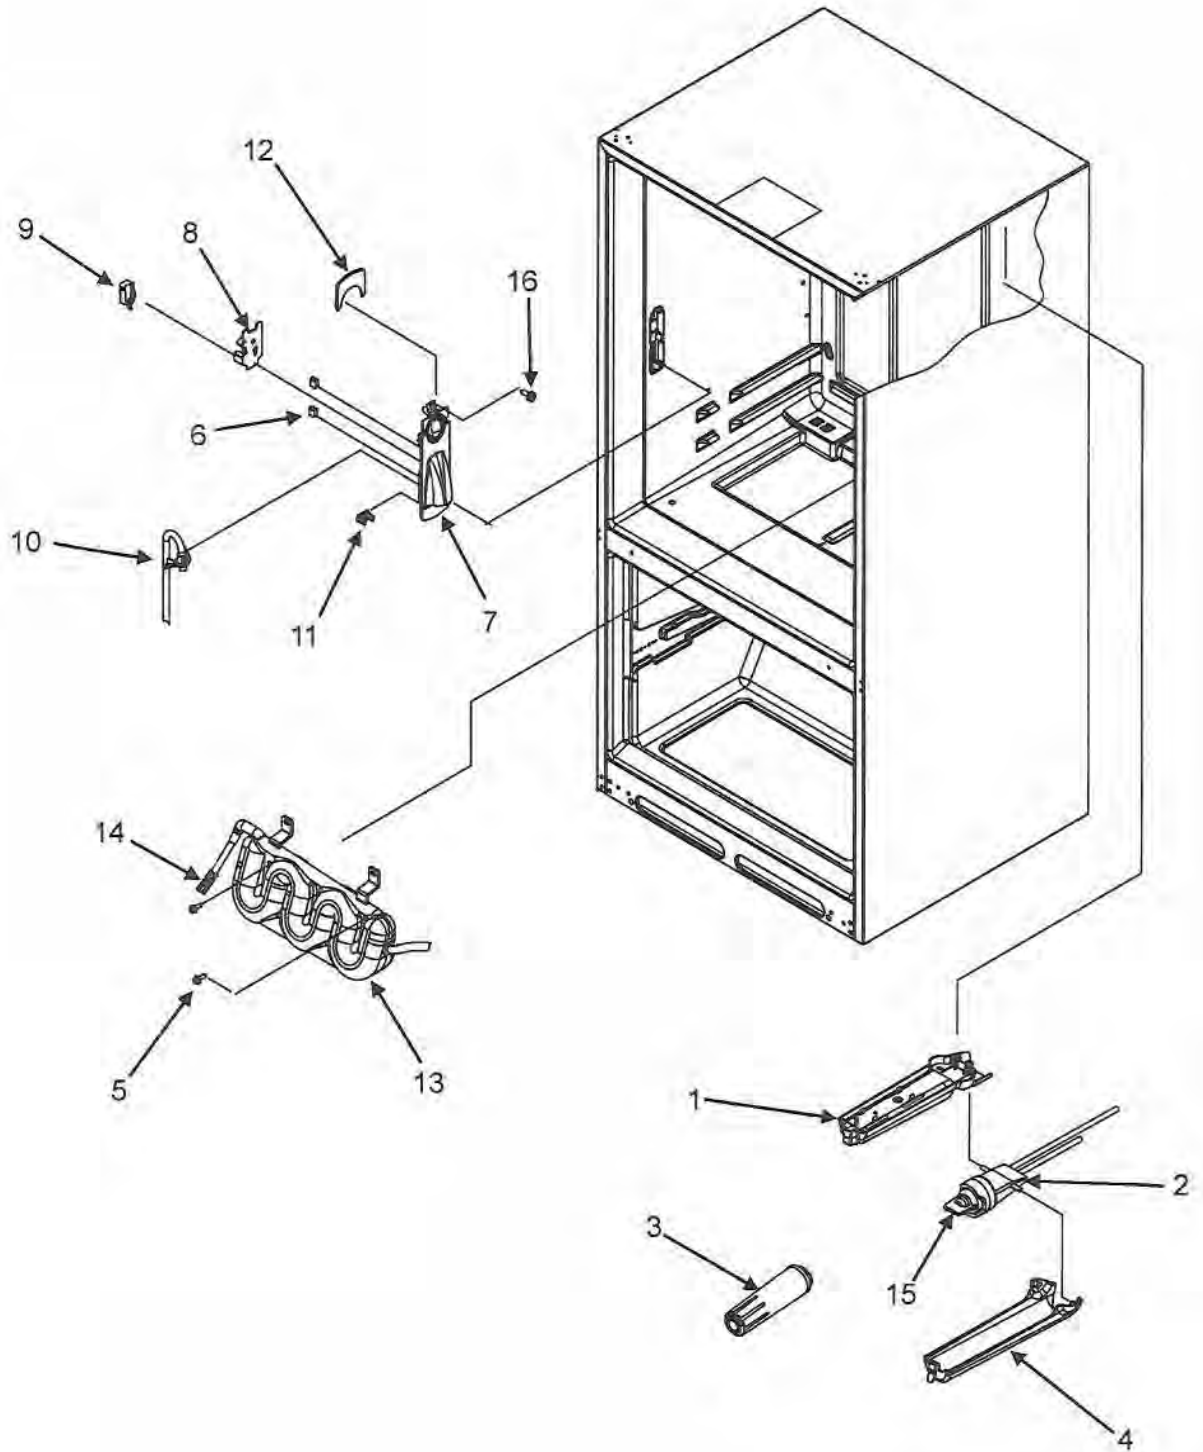

Section: WATER DISPENSER/WATER FILTER/WATER TANK

Model: IF36INDFSF

IF36INDFSF Refrigerator

Water Dispenser/Water Filter/Water Tank			
Ref #	Whirlpool Part #	Dacor Part #	Description
1	67001668	102664	Plate, Filter Backing
2	67006524	102665	Head, Water Filter (W/Tubing)
3	67006469	102666	Filter, Water (Generic)
4	12568001	102667	Cover, Filter
5	67006287	102628	Screw, Water Tank
6	B8390302	102669	Clip, Façade
7	67002979	102670	Façade, Dispenser
8	67002742	102671	Plate, Switch
9	12575501	102672	Switch, Limit
10	67003728	102673	Guide, Water Line
11	67002816	102674	Clip, Waterline
12	67006909	102675	Façade, Dispenser Top
13	67004091	102676	Tank, Water
14	61006182	102677	Union, Tube (5/16" - 5/16")
15	12664501	102678	Plug, Bypass
16	67006400	102679	Screw, SM