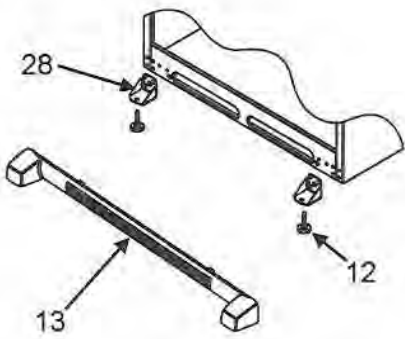

Section: INTERIOR CABINET/FRZ SHELVES/TOE GRILLE

Model: IF36INDFSF

IF36INDFSF Refrigerator

Interior Cabinet/FRZ Shelves/Toe Grille			
Ref #	Whirlpool Part #	Dacor Part #	Description
1	B8381501	102727	Gasket, Drain Tube
2	M0500703	102728	Seal, O Ring
3	D7753903	102729	Funnel, Drain
4	67006406	102730	Screw, Adapter
5	67003485	102731	Cover, Corner (BLK)
6	67001066	102732	Tube, Drain
7	67001067	102733	Clip, Drain Tube
8	A3076901	102734	Plug, Button
9	67004732	102735	Bracket, Drawer Slide, (LT)
	67004733	102736	Bracket, Drawer Slide (RT)
10	67004430	102737	Gear (RT)
11	67006473	102738	Screw, Bracket
12	67003868	102739	Brake, Foot
13	67006375	102740	Grille, Toe (BLK)
	12627302	102741	Clip, Toe Grille
14	67001073	102742	Rail, Shelf Support (CTR)
15	67002489	102743	Rail, Shelf Support (LT/RT)
16	67006360	102744	Screw, CTR Rail
17	67006400	102745	Screw, LT/RT Rail
18	67004988	102746	Basket, FRZ (UPR)
19	67004017	102747	Shaft, Rack
20	67006026	102748	Basket, FRZ (LWR)
21	67004971	102749	Adapter (LT)
	67004972	102750	Adapter,(RT)
22	67004127	102751	Divider Basket (UPR)
23	67006608	102752	Screw, Divider
24	67004429	102753	Gear, (LT)
25	67004812	102754	Divider Basket (LWR)
26	67006913	102755	Slide, Drawer
27	67004728	102756	Cradle Basket (LT)
	67004729	102757	Cradle Basket (RT)
28	67006112	102758	Bracket, Foot Cabinet
	67006491	102759	Screw, Bracket