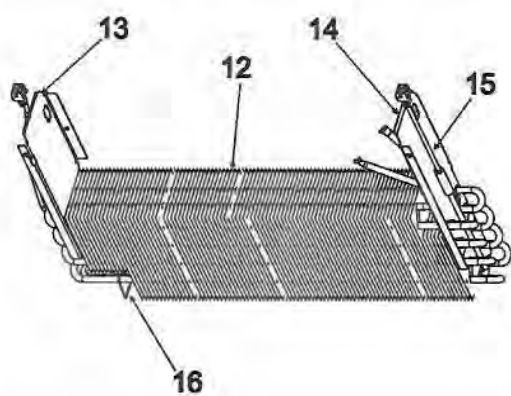

Section: EVAPORATOR/EVAP MOTOR/ROLLERS

Model: IF36INDFSF

IF36INDFS Refrigerator

Evaporator/Evap Motor/Rollers			
Ref #	Whirlpool Part #	Dacor Part #	Description
1	67006609	102760	Grille, FZ Air
2	67002490	102761	Drip Tray
3	10623002	102762	Clip, Evaporator
4	67005873	102763	Cover-Evap
5	67002492	102764	Gasket
6	67006611	102765	Screw, Roller Adjust
7	67002227	700828	Roller Bracket Assy
8	67006425	102767	Screw
9	67006573	102768	Screw
10	10547002	102769	Drier Clip
11	B2150504	102770	Drier Clip
			Evaporator Kit (Includes Heat Shield, Evap and Instruction Sheet)
12	12002041	102771	
13	67001083	102772	Dam, Left Return
14	67001084	102773	Dam, Right Return
15	67002493	102774	Heater Evaporator
16	10428101	102775	Clip, Evap Heater
17	67002777	102776	Shroud, Evap Fan
18	67003636	102777	Motor, Evap Fan
19	67005633	102778	Clip, Evap Motor
20	67002780	102779	Grommet Fan Motor
21	12217201	102780	Fan, Evap Motor
22	67001291	102781	Foam Gasket
23	12456801	102782	Roller Bracket
24	M0286708	102783	Nut, Speed
25	67005127	102784	Roller
26	M1205302	102785	Rivet
27	67006737	102786	Screw, Clip
28	67006287	102623	Screw, Fan Assy
29	12002356	102788	Thermistor Kit
30	67003924	102789	Cover, FZ Thermistor
31	67006697	102790	Screw, Adjusting (Rod)
	67003426	102791	Thermostat, Defrost
	67005574	102792	Harness, Evap Heater