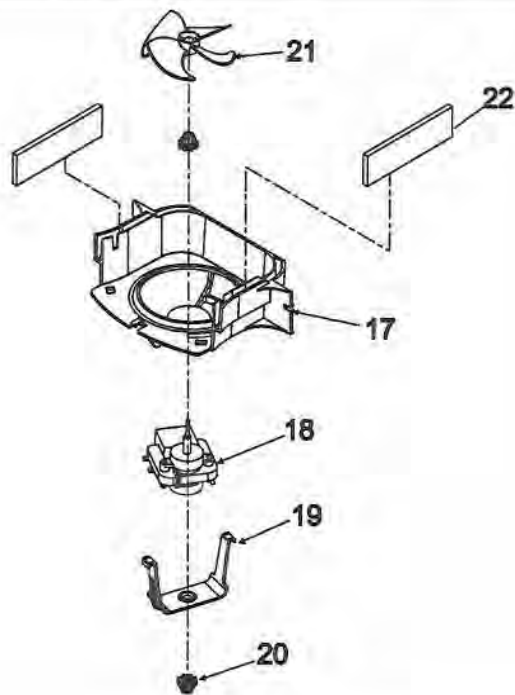

Section: EVAPORATOR/EVAP MOTOR/ROLLERS

Model: IF36INDFSF

IF36INDFS Refrigerator

Evaporator/Evap Motor/Rollers			
Ref #	Whirlpool Part #	Dacor Part #	Description
1	67006609	102760	Grille, FZ Air
2	67002490	102761	Drip Tray
3	10623002	102762	Clip, Evaporator
4	67005873	102763	Cover-Evap
5	67002492	102764	Gasket
6	67006611	102765	Screw, Roller Adjust
7	67002227	700828	Roller Bracket Assy
8	67006425	102767	Screw
9	67006573	102768	Screw
10	10547002	102769	Drier Clip
11	B2150504	102770	Drier Clip
			Evaporator Kit (Includes Heat Shield, Evap and Instruction Sheet)
12	12002041	102771	
13	67001083	102772	Dam, Left Return
14	67001084	102773	Dam, Right Return
15	67002493	102774	Heater Evaporator
16	10428101	102775	Clip, Evap Heater
17	67002777	102776	Shroud, Evap Fan
18	67003636	102777	Motor, Evap Fan
19	67005633	102778	Clip, Evap Motor
20	67002780	102779	Grommet Fan Motor
21	12217201	102780	Fan, Evap Motor
22	67001291	102781	Foam Gasket
23	12456801	102782	Roller Bracket
24	M0286708	102783	Nut, Speed
25	67005127	102784	Roller
26	M1205302	102785	Rivet
27	67006737	102786	Screw, Clip
28	67006287	102623	Screw, Fan Assy
29	12002356	102788	Thermistor Kit
30	67003924	102789	Cover, FZ Thermistor
31	67006697	102790	Screw, Adjusting (Rod)
	67003426	102791	Thermostat, Defrost
	67005574	102792	Harness, Evap Heater