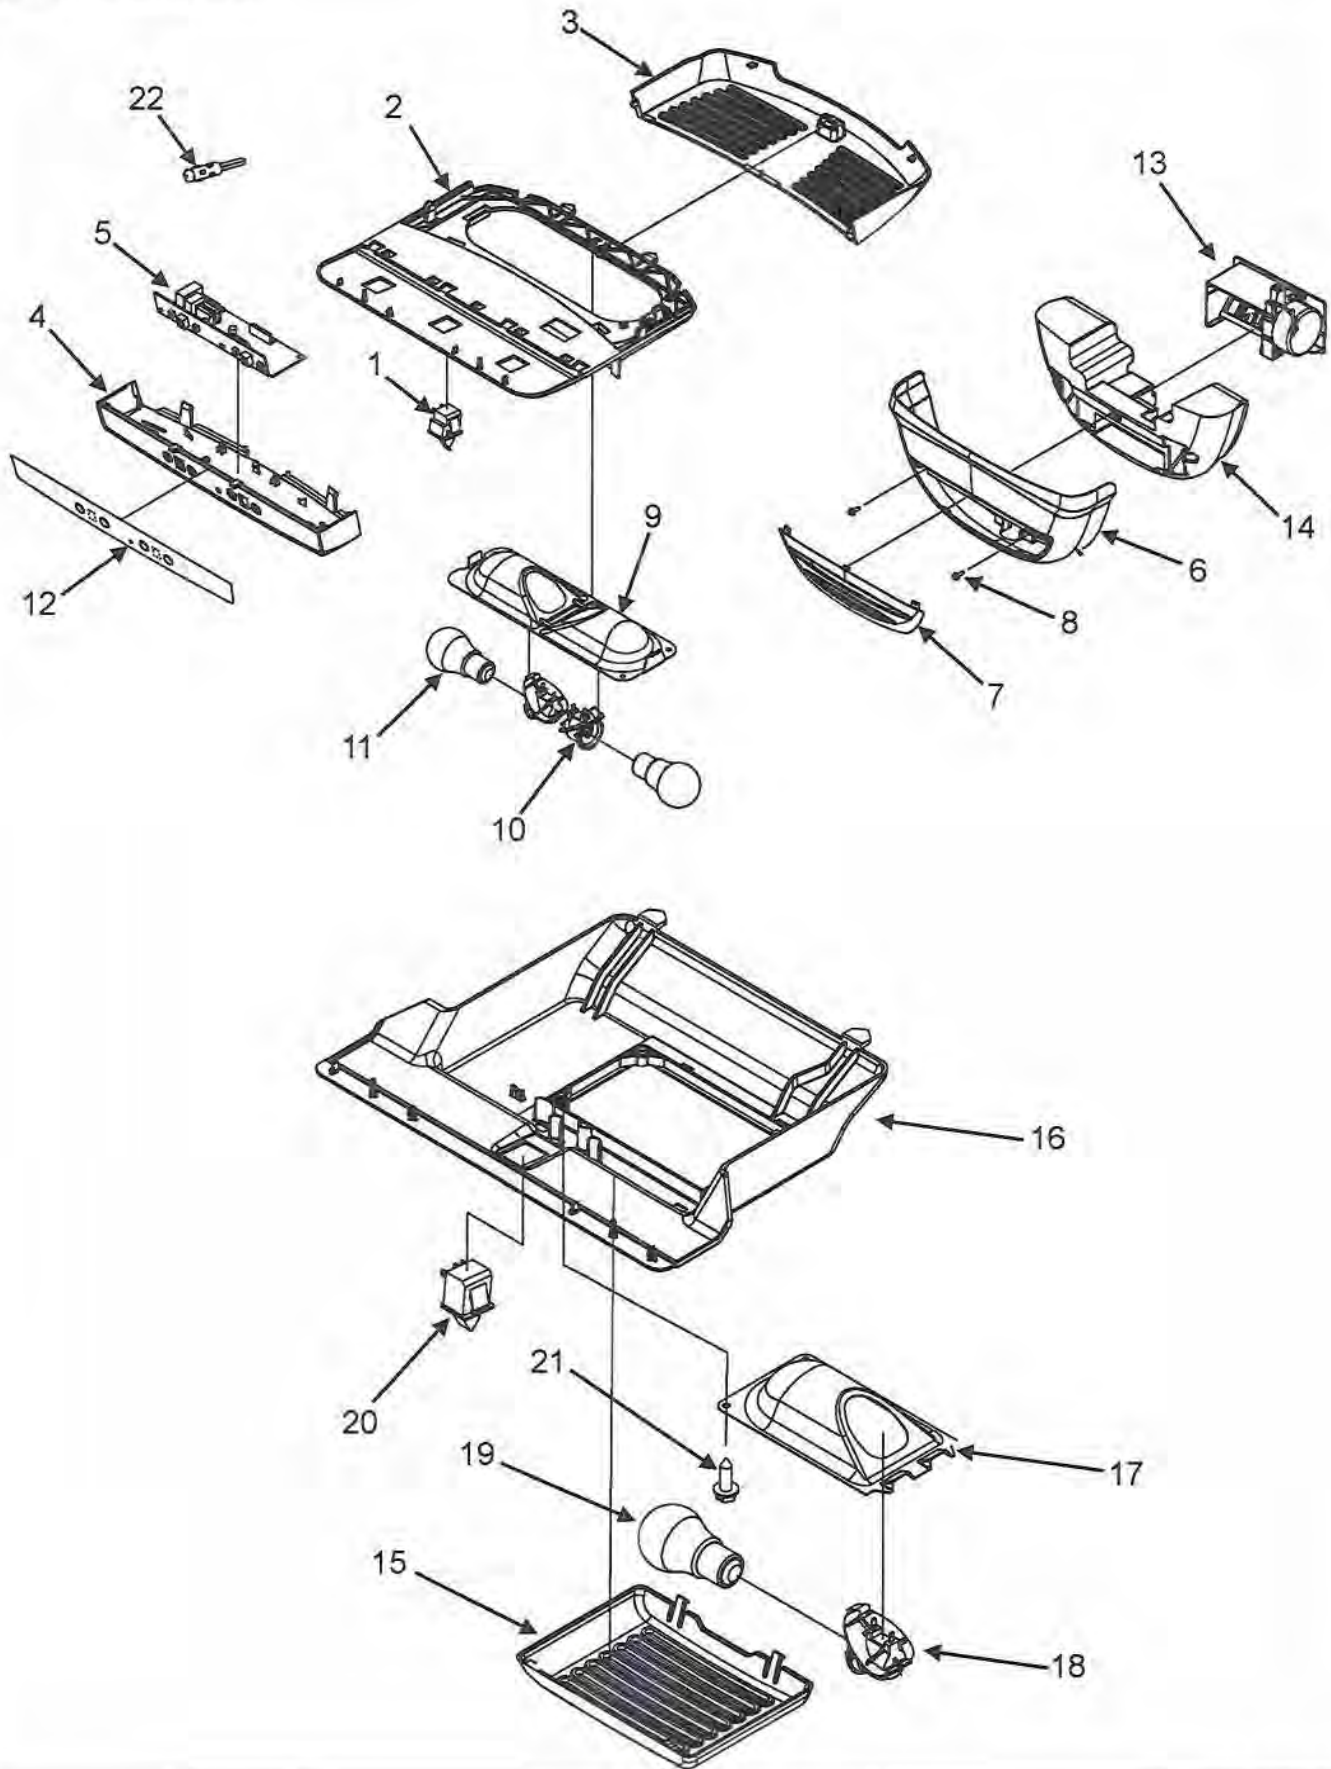

Section: CONTROLS

Model: IF36INDFSF

IF36INDFSF Refrigerator

Controls			
Ref #	Whirlpool Part #	Dacor Part #	Description
1	C3680310	102680	Switches, Light
2	67004078	102681	Module, Light
3	67003897	102682	Cover, Ref Light
4	67005444	102683	Module, Ref Control
5	67005397	102684	Control Board
6	67003899	102685	Board, Damper
7	67003900	102686	Insert, Damper Cover
8	67006602	102687	Screw, Damper Base
9	67003901	102688	Housing, Light
10	12570701	102689	Socket, Light
11	67003883	102690	Bulb, Light
12	67006910	102691	Keyboard Control
13	67006116	102692	Damper, Elec Control
14	67006604	102693	Insulation, Damper Control
15	67003905	102694	Cover, FZ Light
16	67003906	102695	Module, FZ Control
17	67001035	102696	Housing, Light
18	12570701	102697	Socket, Light
19	67003883	102698	Light Bulbs
20	67005653	102699	Switch, Light/Intlk
21	67006530	102700	Screw, Housing
22	12002356	102701	Thermistor Kit
	67005417	102702	Harness FF Control
	67006094	102703	Harness FZ Module