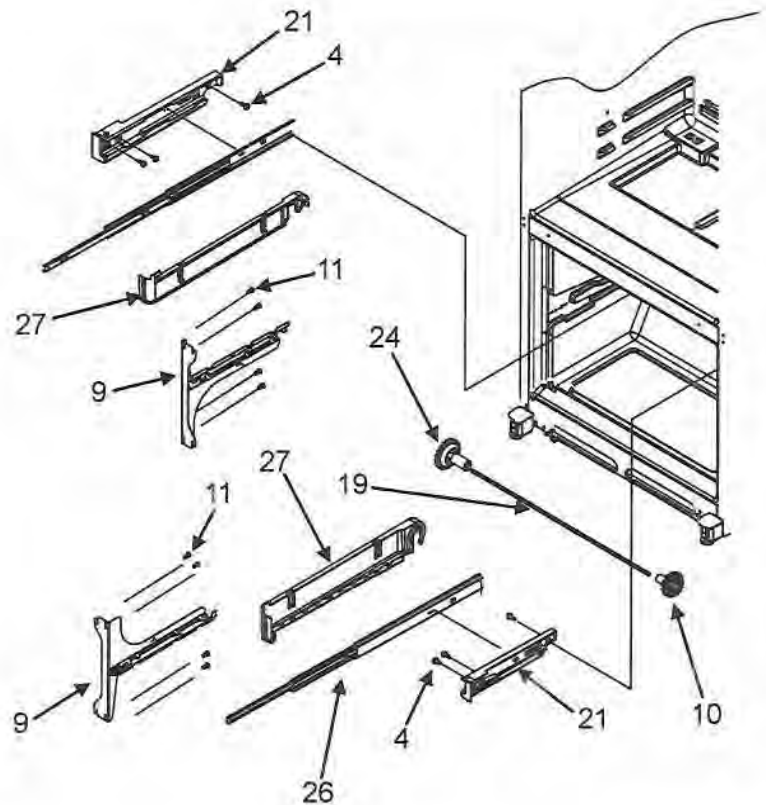

Section: INTERIOR CABINET/FRZ SHELVES/TOE GRILLE

Model: IF36INDFSF

IF36INDFSF Refrigerator

Interior Cabinet/FRZ Shelves/Toe Grille			
Ref #	Whirlpool Part #	Dacor Part #	Description
1	B8381501	102727	Gasket, Drain Tube
2	M0500703	102728	Seal, O Ring
3	D7753903	102729	Funnel, Drain
4	67006406	102730	Screw, Adapter
5	67003485	102731	Cover, Corner (BLK)
6	67001066	102732	Tube, Drain
7	67001067	102733	Clip, Drain Tube
8	A3076901	102734	Plug, Button
9	67004732	102735	Bracket, Drawer Slide, (LT)
	67004733	102736	Bracket, Drawer Slide (RT)
10	67004430	102737	Gear (RT)
11	67006473	102738	Screw, Bracket
12	67003868	102739	Brake, Foot
13	67006375	102740	Grille, Toe (BLK)
	12627302	102741	Clip, Toe Grille
14	67001073	102742	Rail, Shelf Support (CTR)
15	67002489	102743	Rail, Shelf Support (LT/RT)
16	67006360	102744	Screw, CTR Rail
17	67006400	102745	Screw, LT/RT Rail
18	67004988	102746	Basket, FRZ (UPR)
19	67004017	102747	Shaft, Rack
20	67006026	102748	Basket, FRZ (LWR)
21	67004971	102749	Adapter (LT)
	67004972	102750	Adapter,(RT)
22	67004127	102751	Divider Basket (UPR)
23	67006608	102752	Screw, Divider
24	67004429	102753	Gear, (LT)
25	67004812	102754	Divider Basket (LWR)
26	67006913	102755	Slide, Drawer
27	67004728	102756	Cradle Basket (LT)
	67004729	102757	Cradle Basket (RT)
28	67006112	102758	Bracket, Foot Cabinet
	67006491	102759	Screw, Bracket