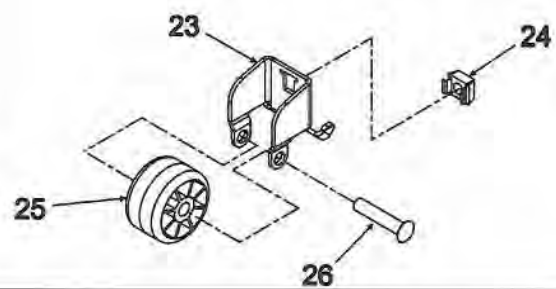

Section: EVAPORATOR/EVAP MOTOR/ROLLERS

Model: IF36INDFSF

IF36INDFS Refrigerator

Evaporator/Evap Motor/Rollers			
Ref #	Whirlpool Part #	Dacor Part #	Description
1	67006609	102760	Grille, FZ Air
2	67002490	102761	Drip Tray
3	10623002	102762	Clip, Evaporator
4	67005873	102763	Cover-Evap
5	67002492	102764	Gasket
6	67006611	102765	Screw, Roller Adjust
7	67002227	700828	Roller Bracket Assy
8	67006425	102767	Screw
9	67006573	102768	Screw
10	10547002	102769	Drier Clip
11	B2150504	102770	Drier Clip
			Evaporator Kit (Includes Heat Shield, Evap and Instruction Sheet)
12	12002041	102771	
13	67001083	102772	Dam, Left Return
14	67001084	102773	Dam, Right Return
15	67002493	102774	Heater Evaporator
16	10428101	102775	Clip, Evap Heater
17	67002777	102776	Shroud, Evap Fan
18	67003636	102777	Motor, Evap Fan
19	67005633	102778	Clip, Evap Motor
20	67002780	102779	Grommet Fan Motor
21	12217201	102780	Fan, Evap Motor
22	67001291	102781	Foam Gasket
23	12456801	102782	Roller Bracket
24	M0286708	102783	Nut, Speed
25	67005127	102784	Roller
26	M1205302	102785	Rivet
27	67006737	102786	Screw, Clip
28	67006287	102623	Screw, Fan Assy
29	12002356	102788	Thermistor Kit
30	67003924	102789	Cover, FZ Thermistor
31	67006697	102790	Screw, Adjusting (Rod)
	67003426	102791	Thermostat, Defrost
	67005574	102792	Harness, Evap Heater