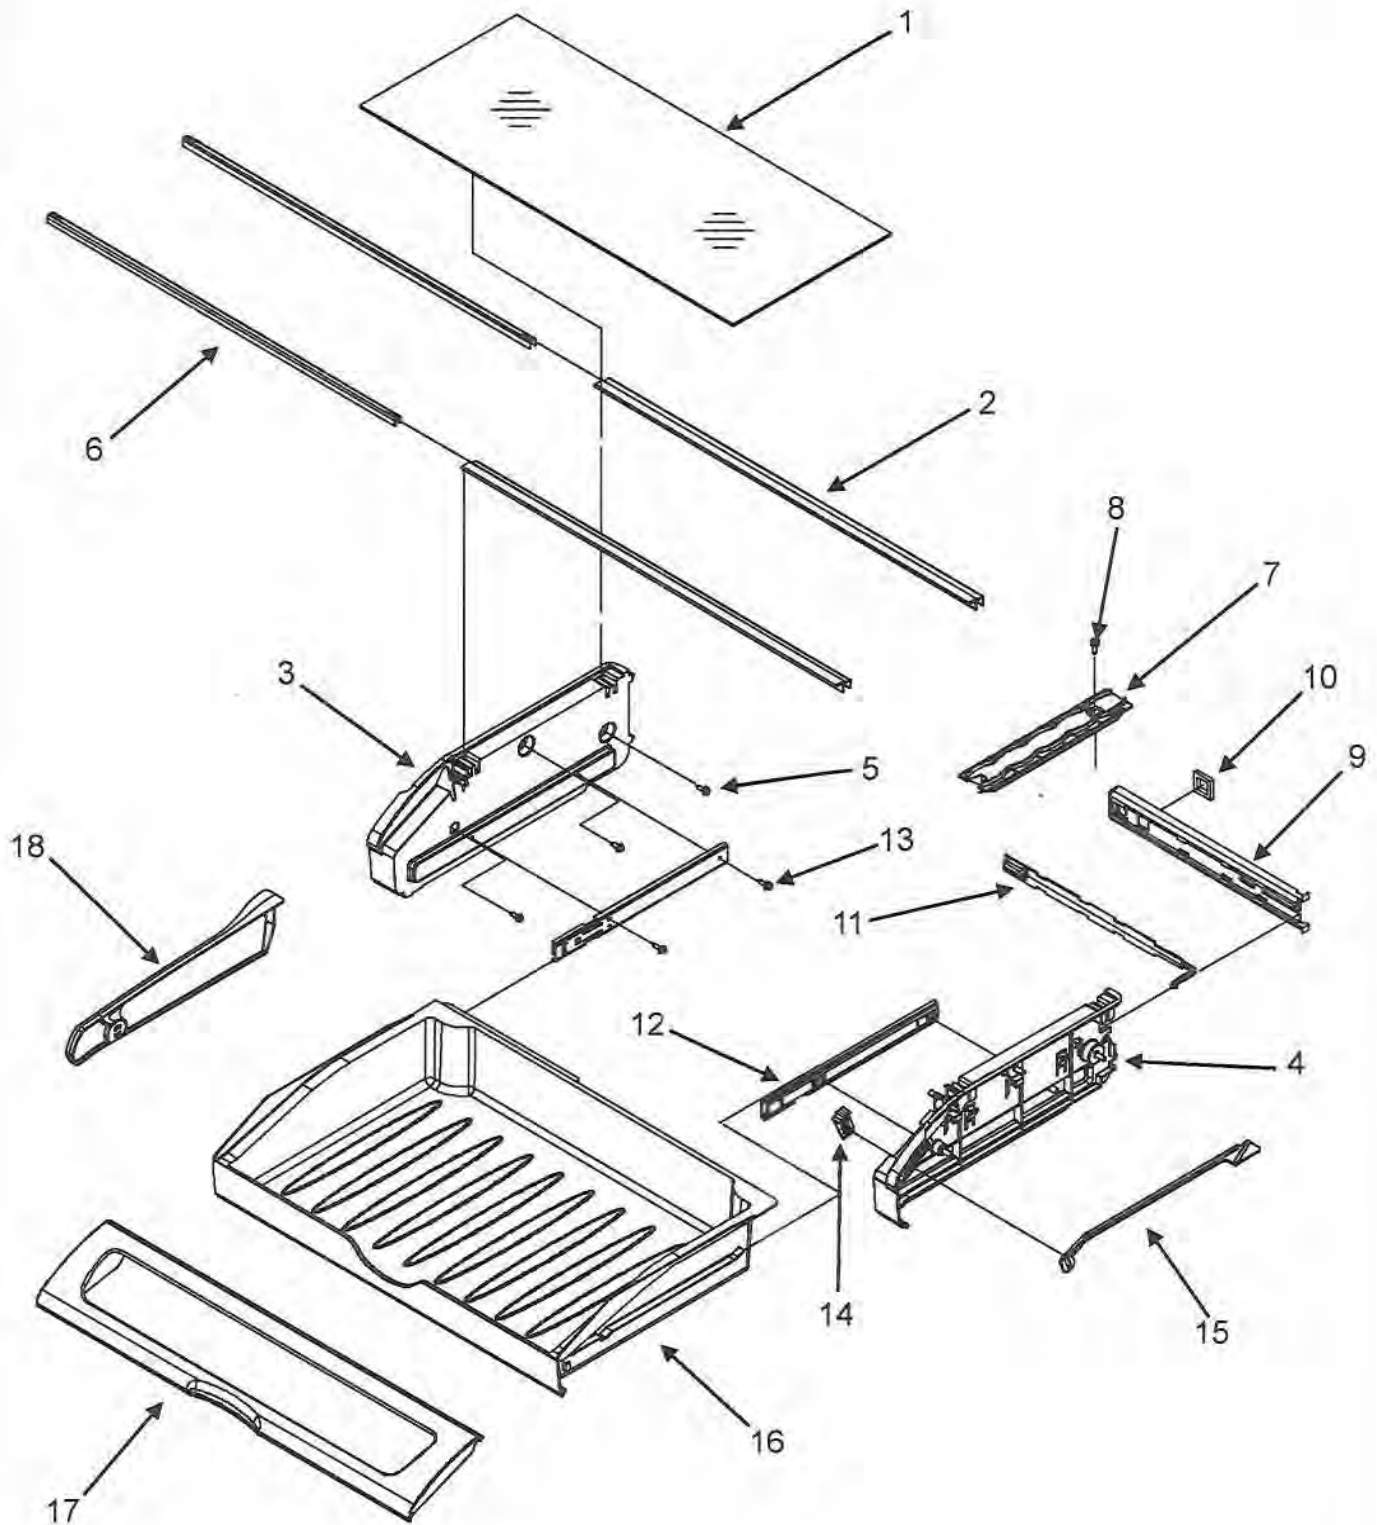

Section: CRISPER ASSEMBLY

Model: IF36BNDFS

EF/IF36" Refrigerator Parts

Crisper Assembly			
Ref #	Whirlpool Part #	Dacor Part #	Description
1	6700655	103546	Glass, Crisper
2	67006185	103547	Frame Crisper
3	67005909	103548	Front, Crisper Pan
4	67005864	102107	Slide Humidity Control
5	67002659	102708	Crisper Pan
6	67006911	102709	Extr Crisp Front
7	67002488	102710	Crisper Brace

Section: PANTRY ASSEMBLY

Model: IF36BNDFS

EF/IF 36" Refrigerator Parts

Pantry Assembly			
Ref #	Whirlpool Part #	Dacor Part #	Description
1	67002332	102711	Glass, Pantry
2	67006010	102712	Extr, Glass Support
3	67005862	102713	End Cap, Pantry (LT)
4	67006912	102714	End Cap, Pantry (RT)
5	67006415	102715	Screw, End Cap
6	67002330	102716	Brace, Pantry
7	67001719	102717	Track, Deli Drawer
8	67006400	102679	Screw, Track
9	67005625	102719	Housing Control
10	67002329	102720	Gasket, Pantry
11	67003793	102721	Slide, Temp Control
12	67006219	102722	Glide, Pantry Drawer
13	67006287	102623	Screw, Glide
14	67003791	102724	Knob, Temp Control
15	67003794	102725	Bar, Temp Control
16	67003530	102726	Drawer, Pantry
17	67005899	700827	Lid Assy, Pantry
18	67002321	102766	Divider, Pantry