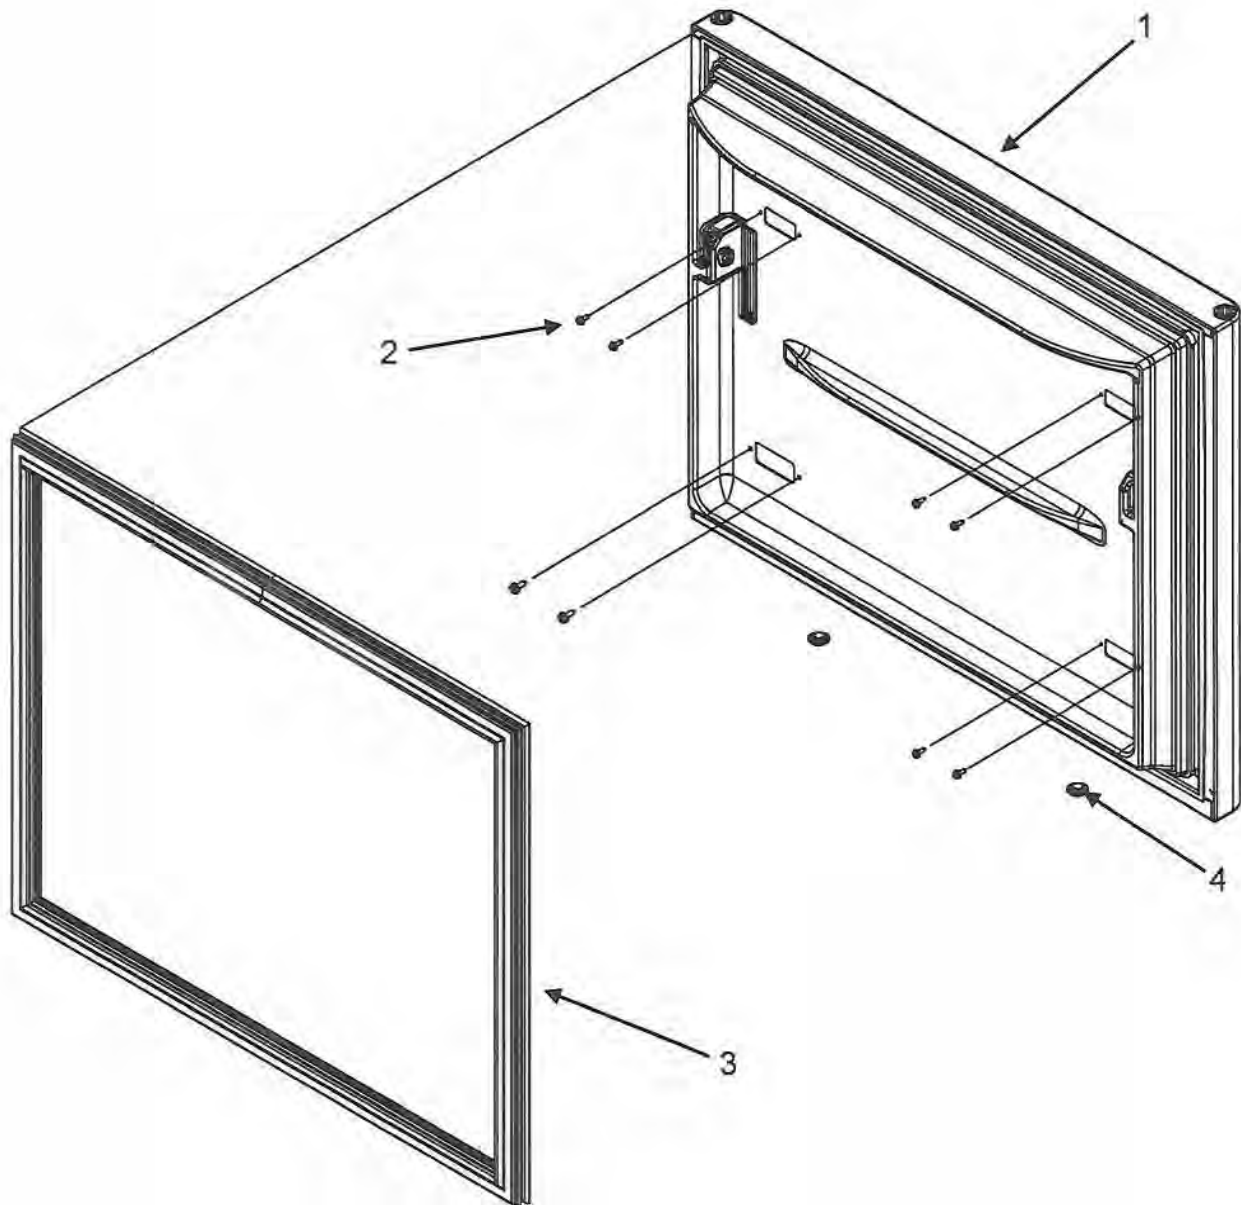

Section: LEFT REFRIGERATOR DOOR

Model: IF36BNDFS

EF/IF36" Refrigerator

Left Refrigerator Door			
Ref #	Whirlpool Part #	Dacor Part #	Description
1	67006590	700824	Door Assy, LT Ref Foam (Stnls)
2	67006287	102623	Screw, Door Stop
3	67003547	102639	Gasket, French Door
4	12566603ED	102625	Hinge, Top (Black)
5	12684201B	102626	Cover, Top Hinge (LT-BLK)
6	67006303	102627	Screw, Top Hinge
7	67006276	102628	Stop, Door (BLK)
8	67006521	102665	Screw, Hinge Cover
9	67004838	102630	Plug, Vent (BLK)
10	67003264	102631	Vert Mullion Assy (BLK)
	67006786	102632	Screw, Mullion
11	12579702	102633	Shim, Top Hinge
12	12395501B	102634	Bushing, Top Door (BLK)
13	67003405	102635	Block, Pivot
	67006626	102636	Screw, Pivot Block
14	67002721	102637	Bushing, Bottom Door (BLK)

Section: RIGHT REFRIGERATOR DOOR

Model: IF36BNDFSF

EF/IF36" Refrigerator

Right Refrigerator Door			
Ref #	Whirlpool Part #	Dacor Part #	Description
1	67006594	700825	Door Assy, RT Ref Foam (Stnls)
2	67006287	102623	Screw, Door Stop
3	67003547	102639	Gasket, French Door (BLK)
4	12579702	102640	Shim, Top Hinge
5	67001011	102641	Hinge, Top (BLK)
6	12684202B	102642	Cover, Top Hinge (RT-BLK)
7	67006303	102627	Screw, Top Hinge
8	67006276	102628	Stop, Door (BLK)
9	67006521	102629	Screw, Hinge Cover
10	67004838	102630	Plug, Vent (BLK)
11	67003639	102647	Closure, Door (BLK)
12	67002731	102690	Bushing, Bottom Door (BLK)
13	67004978	102649	Bushing, Top Door (BLK)

Section: FREEZER DOOR

Model: IF36BNDFSF

EF/IF36" Refrigerator

Freezer Door			
Ref #	Whirlpool Part #	Dacor Part #	Description
1	67006596	700826	Door Assy., Frz Foam (stainless)
2	67006408	102650	Screw, Sm Hex Head
3	67003559	102651	Gasket, FZ Door (BLK)
4	67004838	102630	Plug. Vent (BLK)