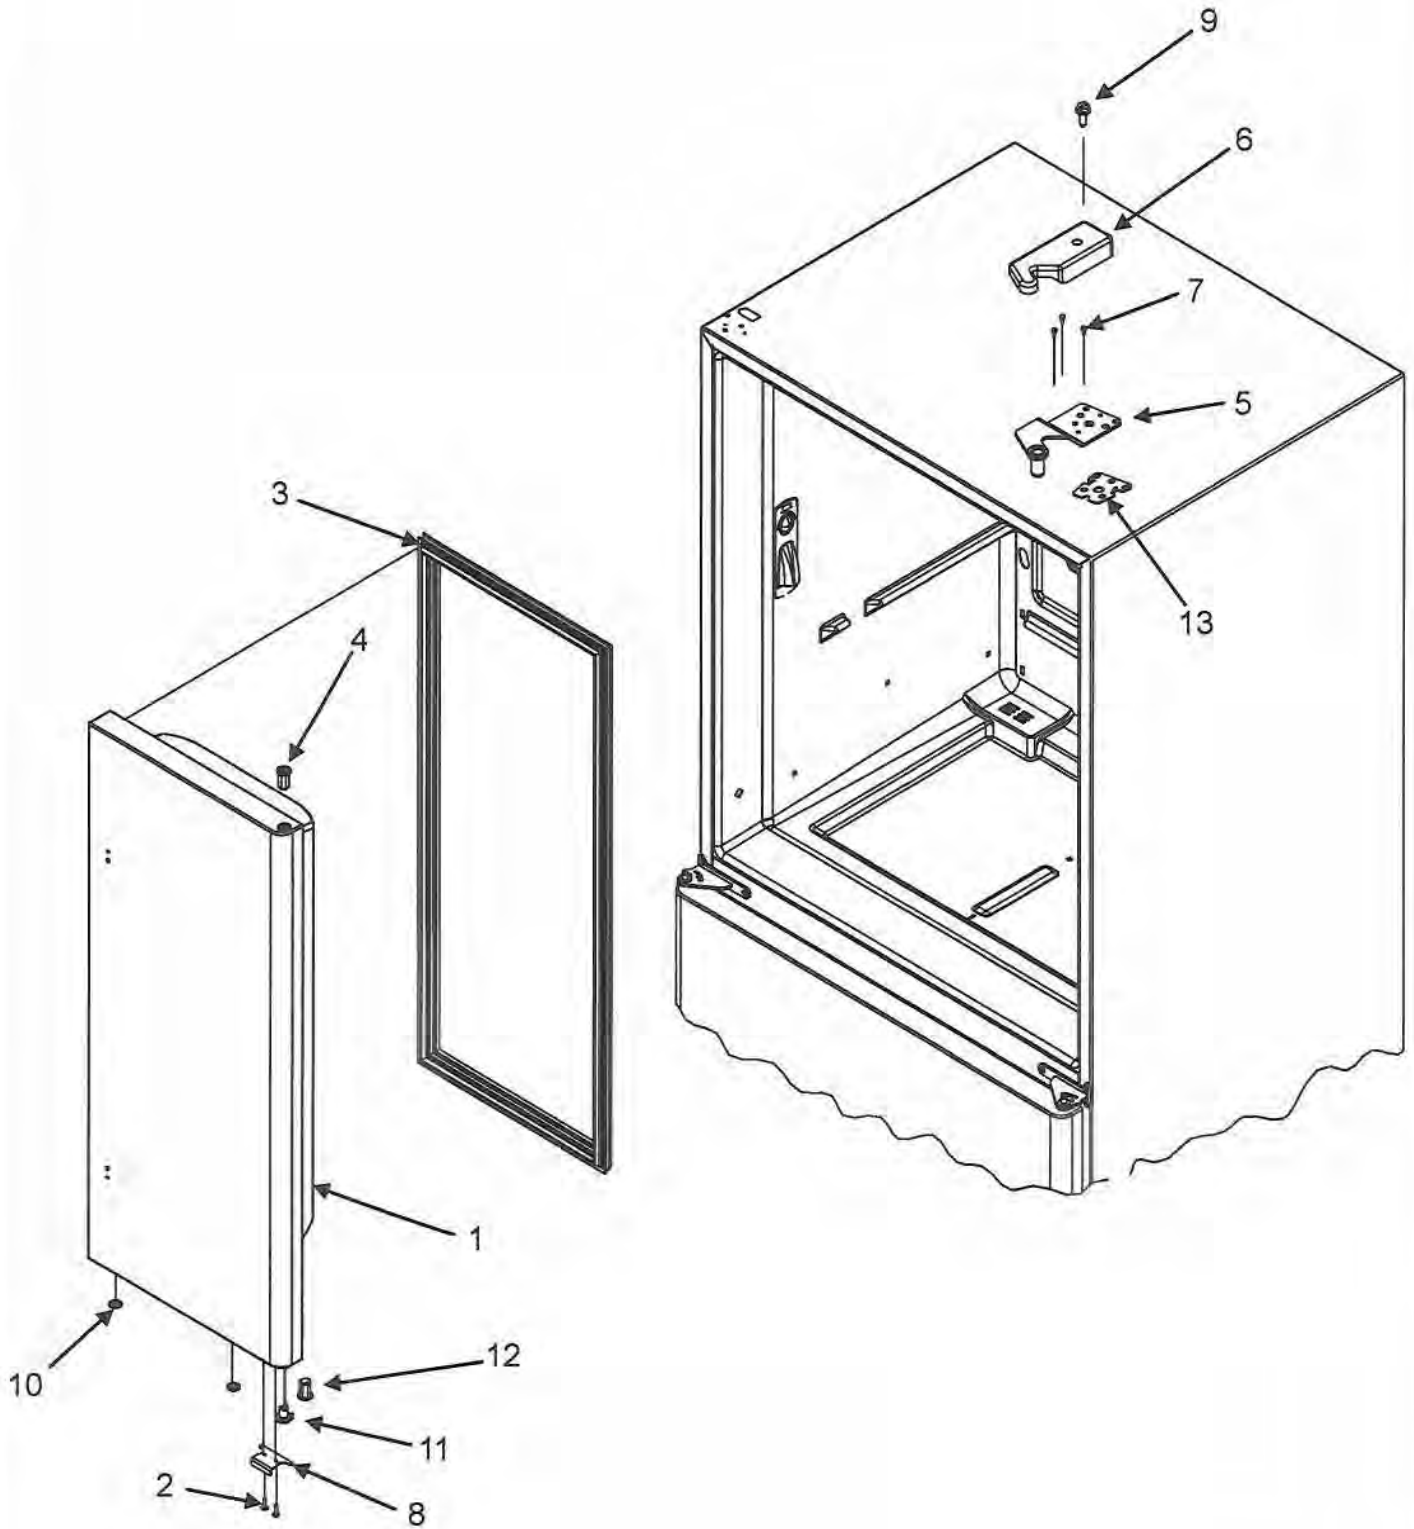

Section: LEFT REFRIGERATOR DOOR

Model: IF36BNDFS

EF/IF36" Refrigerator

Left Refrigerator Door			
Ref #	Whirlpool Part #	Dacor Part #	Description
1	67006590	700824	Door Assy, LT Ref Foam (Stnls)
2	67006287	102623	Screw, Door Stop
3	67003547	102639	Gasket, French Door
4	12566603ED	102625	Hinge, Top (Black)
5	12684201B	102626	Cover, Top Hinge (LT-BLK)
6	67006303	102627	Screw, Top Hinge
7	67006276	102628	Stop, Door (BLK)
8	67006521	102665	Screw, Hinge Cover
9	67004838	102630	Plug, Vent (BLK)
10	67003264	102631	Vert Mullion Assy (BLK)
	67006786	102632	Screw, Mullion
11	12579702	102633	Shim, Top Hinge
12	12395501B	102634	Bushing, Top Door (BLK)
13	67003405	102635	Block, Pivot
	67006626	102636	Screw, Pivot Block
14	67002721	102637	Bushing, Bottom Door (BLK)

Section: RIGHT REFRIGERATOR DOOR

Model: IF36BNDFSF

EF/IF36" Refrigerator

Right Refrigerator Door			
Ref #	Whirlpool Part #	Dacor Part #	Description
1	67006594	700825	Door Assy, RT Ref Foam (Stnls)
2	67006287	102623	Screw, Door Stop
3	67003547	102639	Gasket, French Door (BLK)
4	12579702	102640	Shim, Top Hinge
5	67001011	102641	Hinge, Top (BLK)
6	12684202B	102642	Cover, Top Hinge (RT-BLK)
7	67006303	102627	Screw, Top Hinge
8	67006276	102628	Stop, Door (BLK)
9	67006521	102629	Screw, Hinge Cover
10	67004838	102630	Plug, Vent (BLK)
11	67003639	102647	Closure, Door (BLK)
12	67002731	102690	Bushing, Bottom Door (BLK)
13	67004978	102649	Bushing, Top Door (BLK)