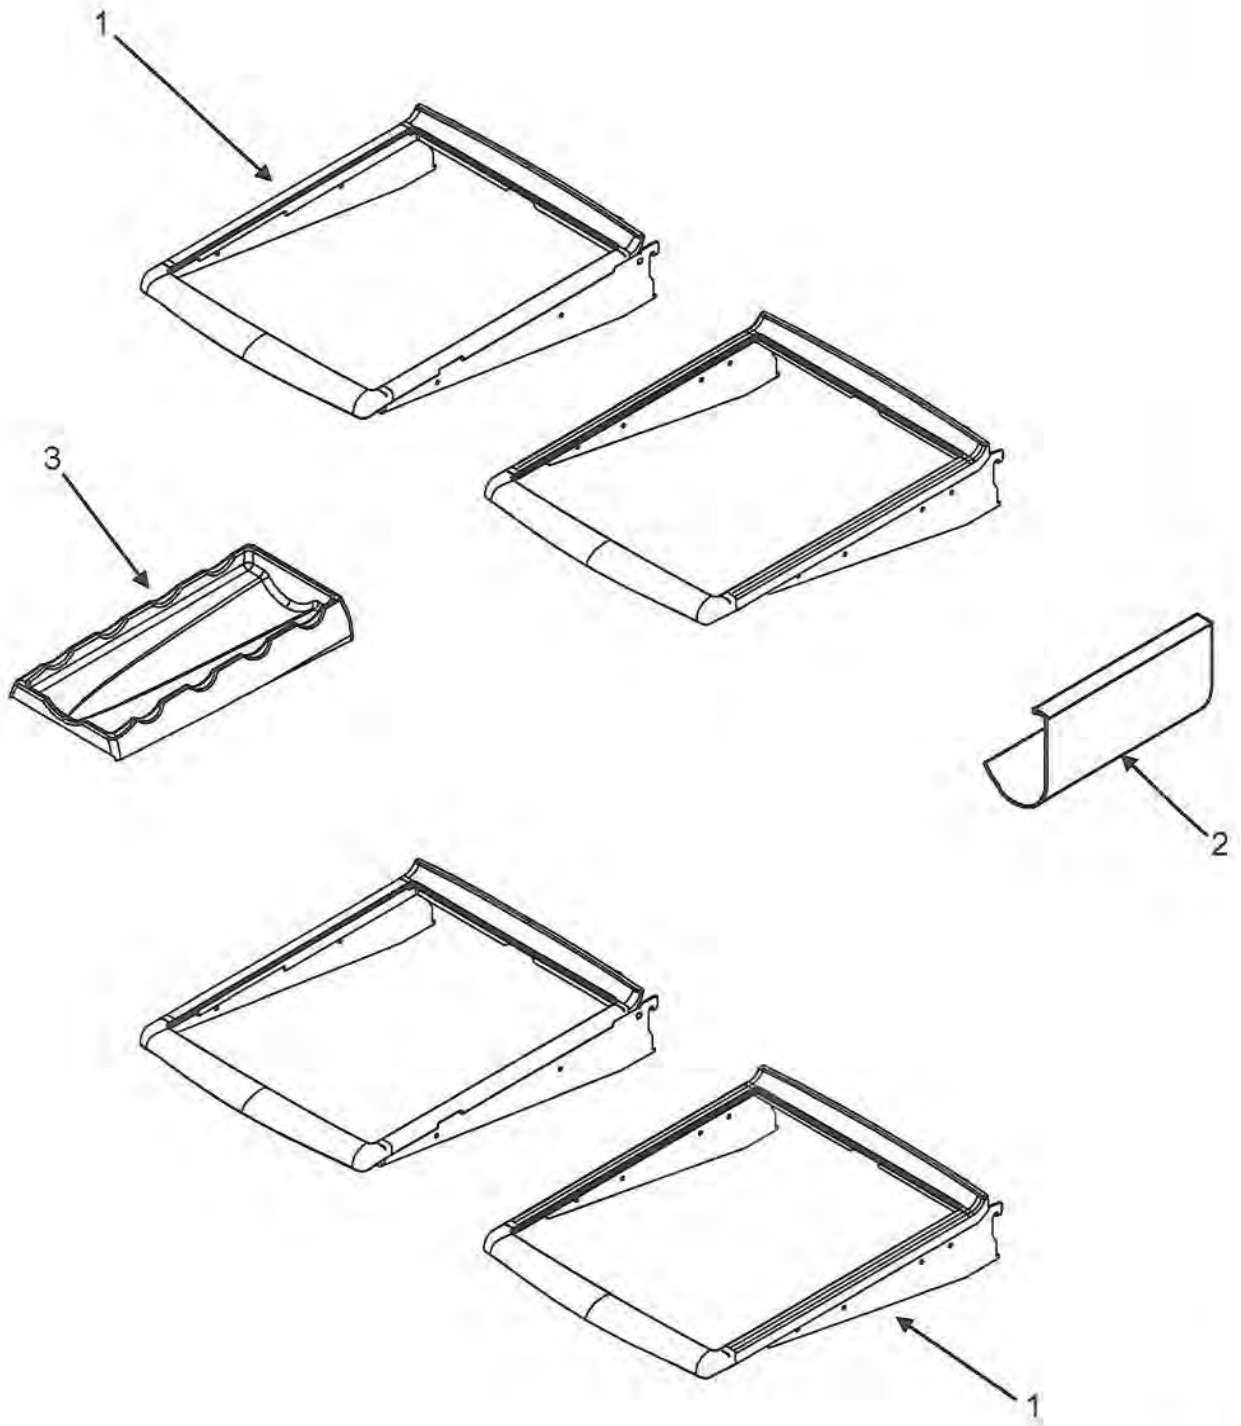

Section: REFRIGERATOR SHELVES

Model: IF36BNDFS

EF/IF36" Refrigerator Parts

Shelves			
Ref #	Whirlpool Part #	Dacor Part #	Description
1	67003169	102704	Shelf Glide out
2	10448903	102705	Rack, Bottle
3	67001656	102706	Bottle, Trivet