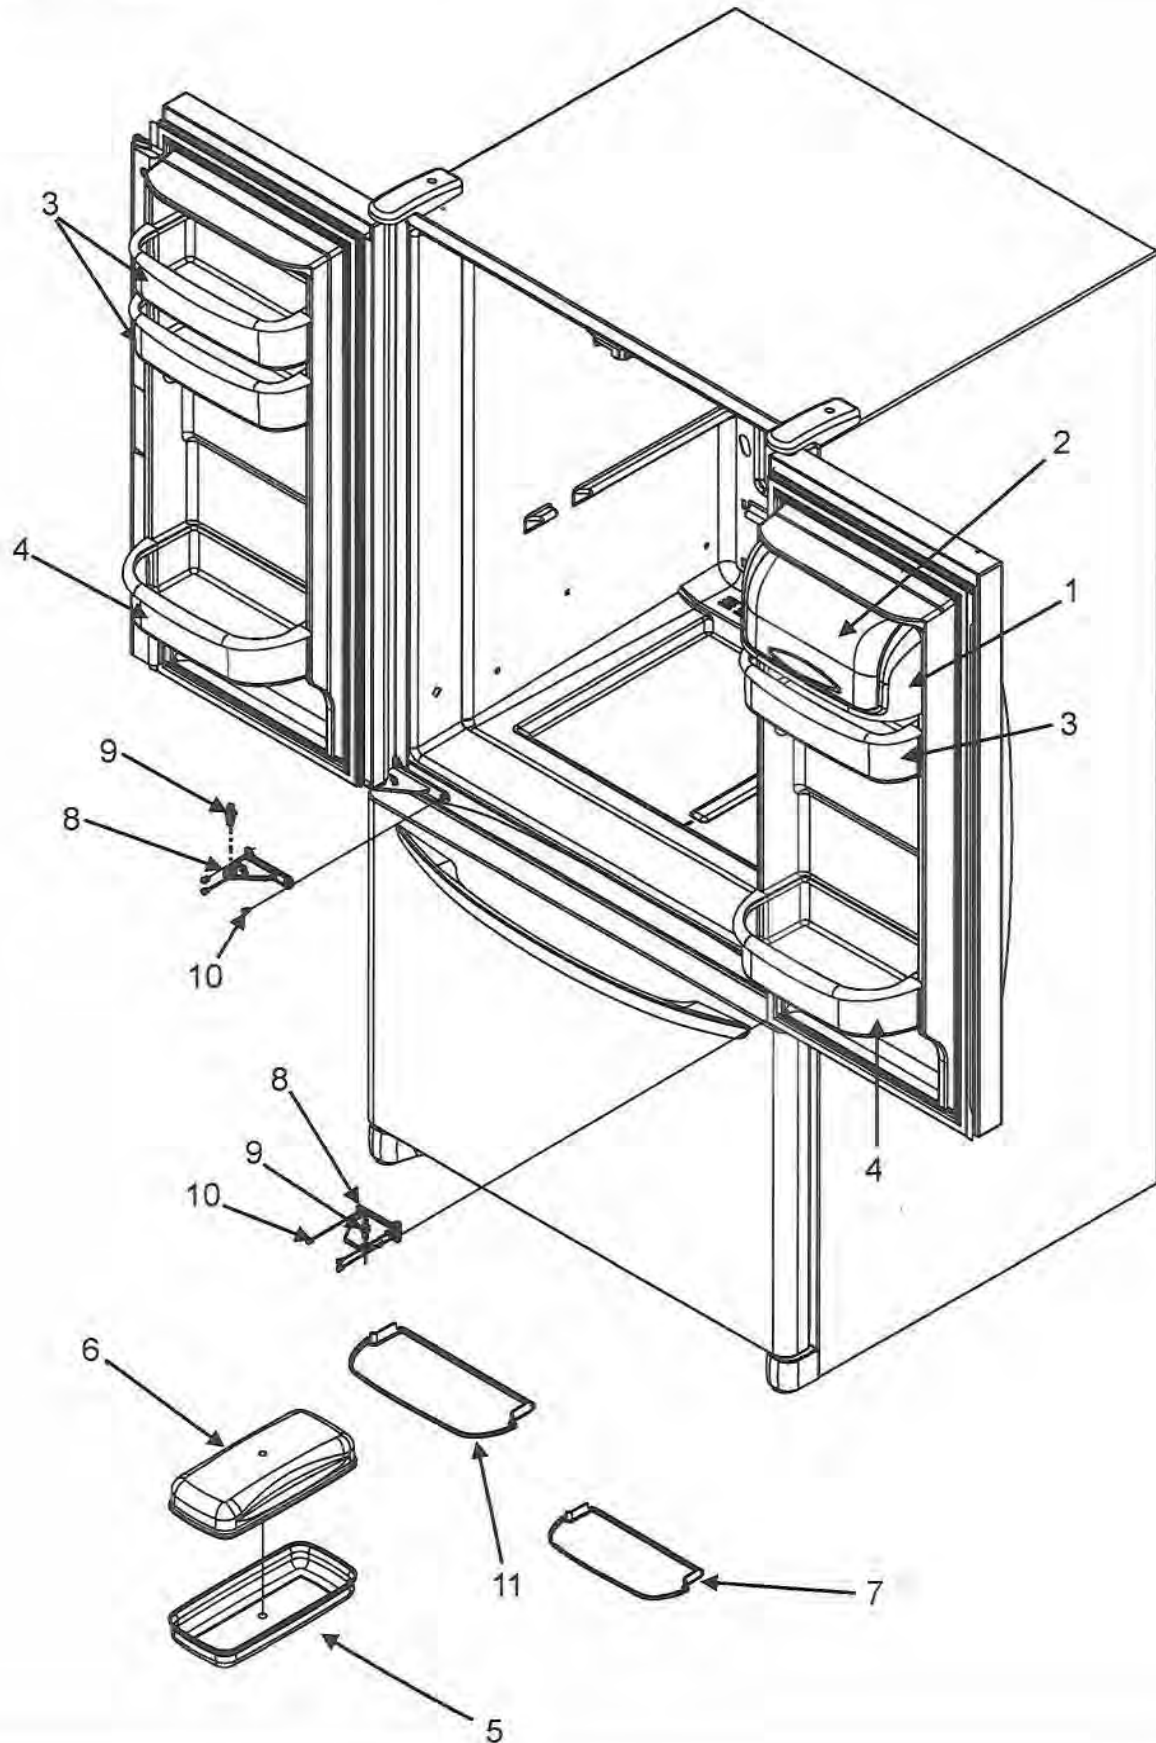

Section: RIGHT REFRIGERATOR DOOR

Model: IF36BNDFSF

EF/IF36" Refrigerator

Right Refrigerator Door			
Ref #	Whirlpool Part #	Dacor Part #	Description
1	67006594	700825	Door Assy, RT Ref Foam (Stnls)
2	67006287	102623	Screw, Door Stop
3	67003547	102639	Gasket, French Door (BLK)
4	12579702	102640	Shim, Top Hinge
5	67001011	102641	Hinge, Top (BLK)
6	12684202B	102642	Cover, Top Hinge (RT-BLK)
7	67006303	102627	Screw, Top Hinge
8	67006276	102628	Stop, Door (BLK)
9	67006521	102629	Screw, Hinge Cover
10	67004838	102630	Plug, Vent (BLK)
11	67003639	102647	Closure, Door (BLK)
12	67002731	102690	Bushing, Bottom Door (BLK)
13	67004978	102649	Bushing, Top Door (BLK)

Section: FREEZER DOOR

Model: IF36BNDFSF

EF/IF36" Refrigerator

Freezer Door			
Ref #	Whirlpool Part #	Dacor Part #	Description
1	67006596	700826	Door Assy., Frz Foam (stainless)
2	67006408	102650	Screw, Sm Hex Head
3	67003559	102651	Gasket, FZ Door (BLK)
4	67004838	102630	Plug. Vent (BLK)

Section: REF DR STORAGE & CENTER HINGES

5

Model: IF36BNDFS

EF/IF36" Refrigerator

Ref Door Storage and Center Hinges			
Ref #	Whirlpool Part #	Dacor Part #	Description
1	67001279	102653	Tray, Dairy
2	67003637	102654	Door, Dairy
3	67003775	102655	Bucket, Ref DR (MED)
4	67005258	102656	Bucket, Ref DR (GAL)
5	67004404	102657	Tray, Butter
6	67004405	102658	Lid, Butter Tray
7	67006906	102659	Gripper, (Med)
8	67006442	102660	Hinges, Center (LT-BLK)
9	67006443	102661	Hinge, Center (RT-BLK)
10	67006380	102662	(Screw, Center Hinge)
11	67006907	102663	Gripper, (GAL)