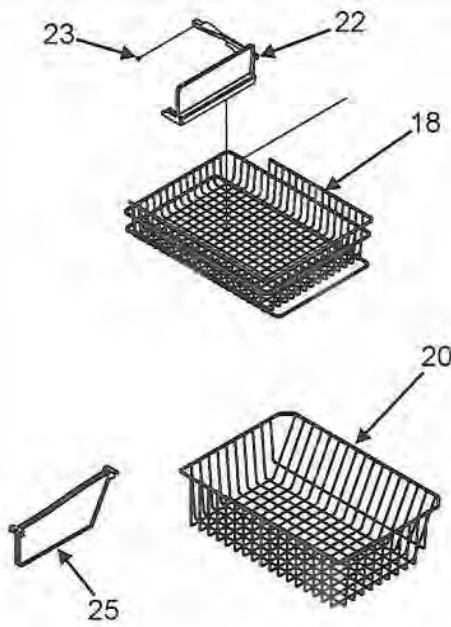

Section: INTERIOR CABINET/FRZ SHELVES/TOE GRILLE

Model: IF36BNDFS

EF/IF36" Refrigerator

Interior Cabinet/FRZ Shelves/Toe Grille			
Ref #	Whirlpool Part #	Dacor Part #	Description
1	B8381501	102727	Gasket, Drain Tube
2	M0500703	102728	Seal, O Ring
3	D7753903	102729	Funnel, Drain
4	67006406	102730	Screw, Adapter
5	67003485	102731	Cover, Corner (BLK)
6	67001066	102732	Tube, Drain
7	67001067	102733	Clip, Drain Tube
8	A3076901	102734	Plug, Button
9	67004732	102735	Bracket, Drawer Slide, (LT)
	67004733	102736	Bracket, Drawer Slide (RT)
10	67004430	102737	Gear (RT)
11	67006473	102738	Screw, Bracket
12	67003868	102739	Brake, Foot
13	67006375	102740	Grille, Toe (BLK)
	12627302	102741	Clip, Toe Grille
14	67001073	102742	Rail, Shelf Support (CTR)
15	67002489	102743	Rail, Shelf Support (LT/RT)
16	67006360	102744	Screw, CTR Rail
17	67006400	102679	Screw, LT/RT Rail
18	67004988	102746	Basket, FRZ (UPR)
19	67004017	102747	Shaft, Rack
20	67006026	102748	Basket, FRZ (LWR)
21	67004971	102749	Adapter (LT)
	67004972	102750	Adapter,(RT)
22	67004127	102751	Divider Basket (UPR)
23	67006608	102752	Screw, Divider
24	67004429	102753	Gear, (LT)
25	67004812	102754	Divider Basket (LWR)
26	67006913	102755	Slide, Drawer
27	67004728	102756	Cradle Basket (LT)
	67004729	102757	Cradle Basket (RT)
28	67006112	102758	Bracket, Foot Cabinet
	67006491	102759	Screw, Bracket