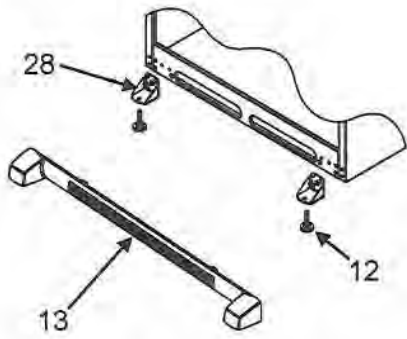

Section: INTERIOR CABINET/FRZ SHELVES/TOE GRILLE

Model: IF36BNDFS

EF/IF36" Refrigerator

Interior Cabinet/FRZ Shelves/Toe Grille			
Ref #	Whirlpool Part #	Dacor Part #	Description
1	B8381501	102727	Gasket, Drain Tube
2	M0500703	102728	Seal, O Ring
3	D7753903	102729	Funnel, Drain
4	67006406	102730	Screw, Adapter
5	67003485	102731	Cover, Corner (BLK)
6	67001066	102732	Tube, Drain
7	67001067	102733	Clip, Drain Tube
8	A3076901	102734	Plug, Button
9	67004732	102735	Bracket, Drawer Slide, (LT)
	67004733	102736	Bracket, Drawer Slide (RT)
10	67004430	102737	Gear (RT)
11	67006473	102738	Screw, Bracket
12	67003868	102739	Brake, Foot
13	67006375	102740	Grille, Toe (BLK)
	12627302	102741	Clip, Toe Grille
14	67001073	102742	Rail, Shelf Support (CTR)
15	67002489	102743	Rail, Shelf Support (LT/RT)
16	67006360	102744	Screw, CTR Rail
17	67006400	102679	Screw, LT/RT Rail
18	67004988	102746	Basket, FRZ (UPR)
19	67004017	102747	Shaft, Rack
20	67006026	102748	Basket, FRZ (LWR)
21	67004971	102749	Adapter (LT)
	67004972	102750	Adapter,(RT)
22	67004127	102751	Divider Basket (UPR)
23	67006608	102752	Screw, Divider
24	67004429	102753	Gear, (LT)
25	67004812	102754	Divider Basket (LWR)
26	67006913	102755	Slide, Drawer
27	67004728	102756	Cradle Basket (LT)
	67004729	102757	Cradle Basket (RT)
28	67006112	102758	Bracket, Foot Cabinet
	67006491	102759	Screw, Bracket