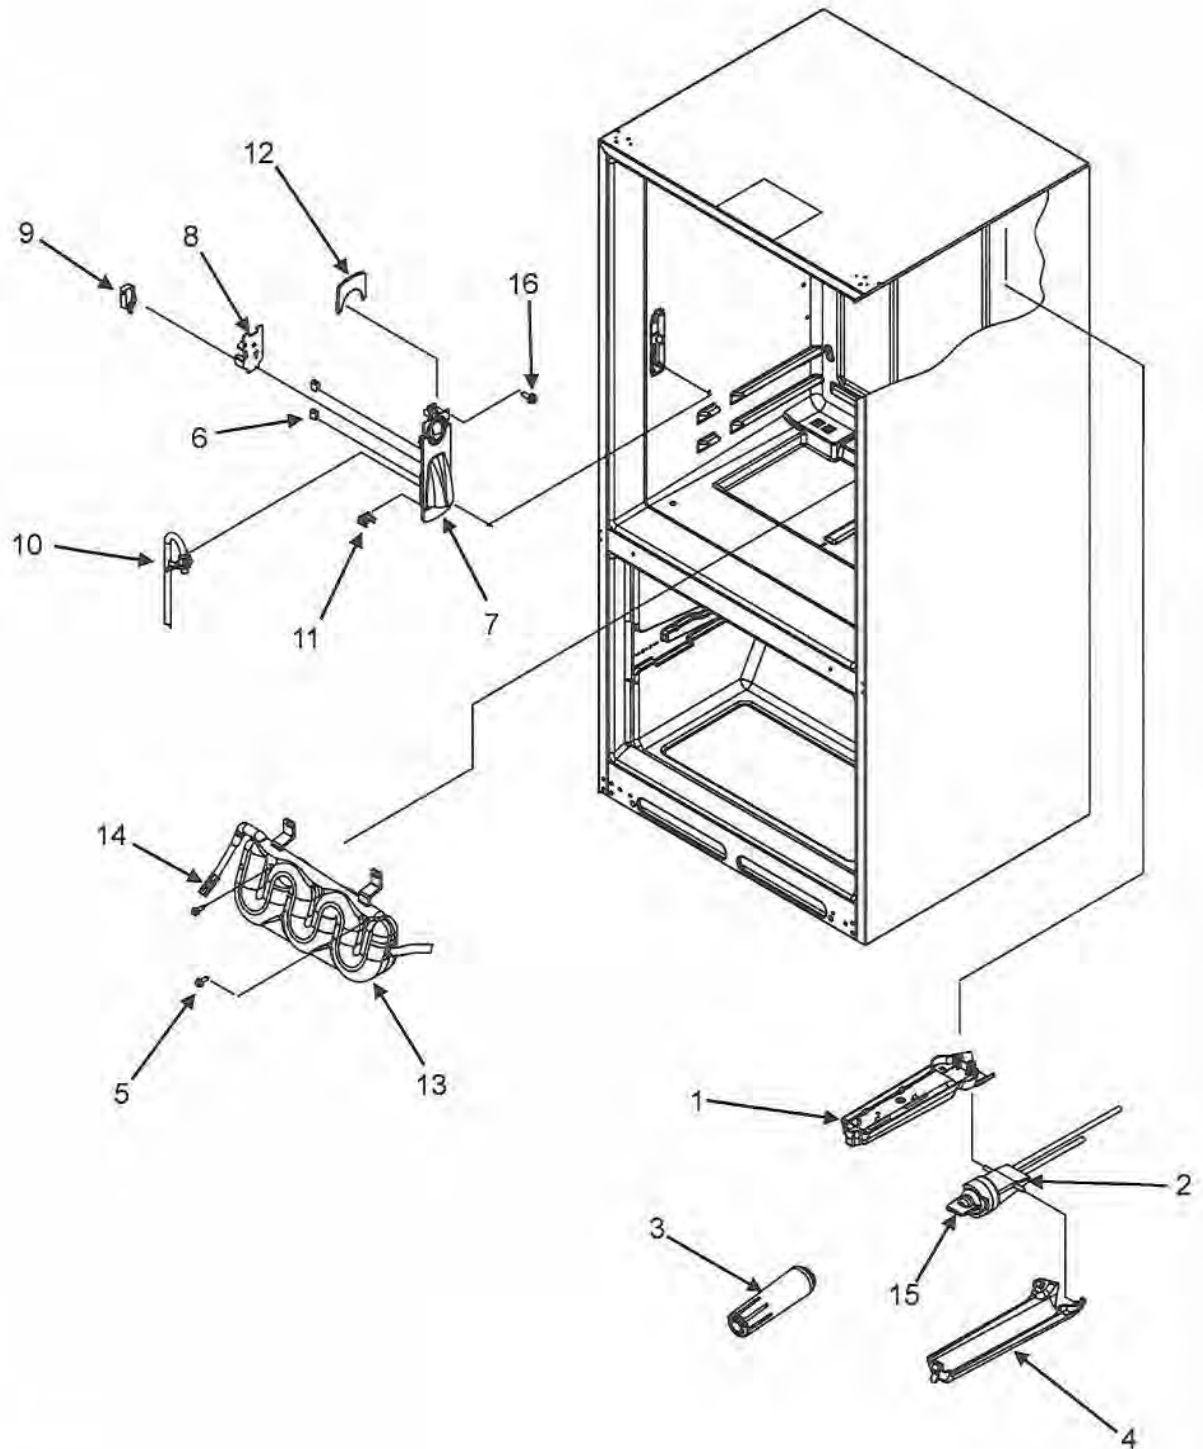

Section: WATER DISPENSER/WATER FILTER/WATER TANK

Model: IF36BNDFS

EF/IF 36" Refrigerator Parts

Water			
Ref #	Whirlpool Part #	Dacor Part #	Description
1	67001668	102664	Plate, Filter Backing
2	67006524	102665	Head, Water Filter (W/Tubing)
3	67006469	102666	Filter, Water (Generic)
4	12568001	102667	Cover, Filter
5	67006287	102623	Screw, Water Tank
6	B8390302	102669	Clip, Façade
7	67002979	102670	Façade, Dispenser
8	67002742	102671	Plate, Switch
9	12575501	102672	Switch, Limit
10	67003728	102673	Guide, Water Line
11	67002816	102674	Clip, Waterline
12	67006909	102675	Façade, Dispenser Top
13	67004091	102676	Tank, Water
14	61006182	102677	Union, Tube (5/16" - 5/16")
15	12664501	102678	Plug, Bypass
16	67006400	102679	Screw, SM