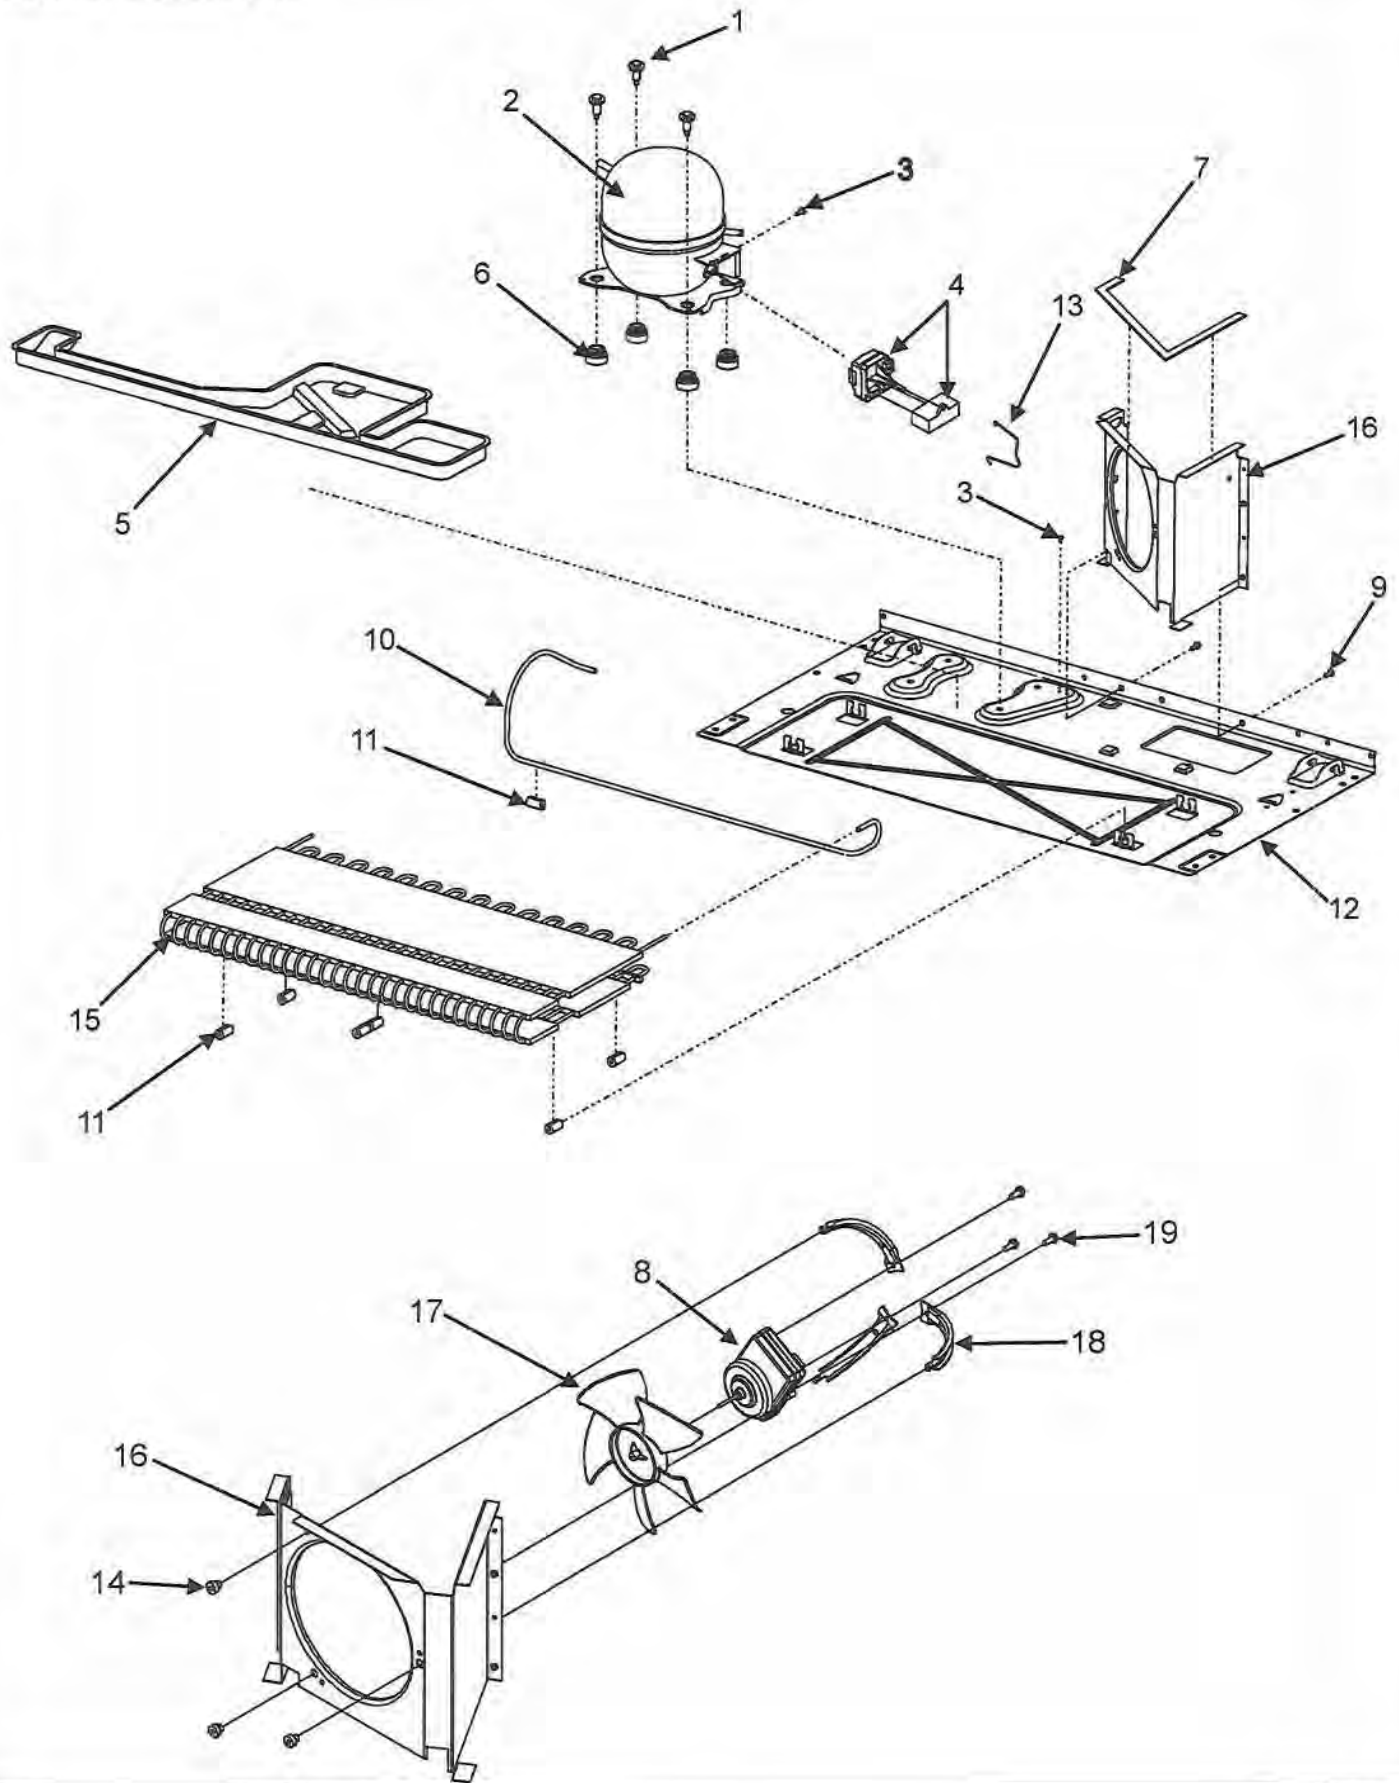

Section: COMPRESSOR & COND MOTOR

Model: IF36BNDFS

EF/IF 36" Refrigerator Parts

Compressor and Cond Motor			
Ref #	Whirlpool Part #	Dacor Part #	Description
1	67006432	102793	Screw, Compressor
2	12002634	102829	Compressor Kit (includes Compressor, Overload, Relay W/Capacitor, Grommets and Bale Strap)
3	67006433	102794	Ground Screw
4	67005560	102795	Overload/Relay w/Compressor
5	67004464	102796	Pan Drain
6	67003493	102797	Grommet Compressor
7	61003210	102798	Seal, Cond Shroud
8	67004432	102799	Motor, Condensor Pan
9	67006425	102767	Screw, SM
10	67004700	102801	Discharge Tube
11	67005680	102802	Condensor Grommet
12	67005889	102803	Pan Base
13	12576801	102804	Bale Strap
14	61004743	102805	Grommet Bracket
15	67006131	102806	Condensor
16	67001090	102807	Shroud, Condensor Fan
17	67004952	102808	Blade, Condensor Fan
18	67004953	102809	Bracket, Condensor Motor
19	67004954	102810	Screw, Bracket
	67005435	102811	Harness, MC