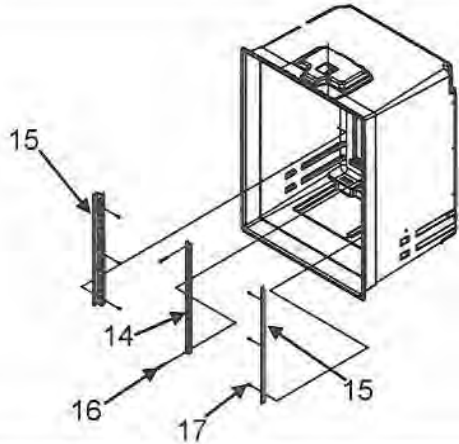

Section: INTERIOR CABINET/FRZ SHELVES/TOE GRILLE

Model: IF36BNDFS

EF/IF36" Refrigerator

Interior Cabinet/FRZ Shelves/Toe Grille			
Ref #	Whirlpool Part #	Dacor Part #	Description
1	B8381501	102727	Gasket, Drain Tube
2	M0500703	102728	Seal, O Ring
3	D7753903	102729	Funnel, Drain
4	67006406	102730	Screw, Adapter
5	67003485	102731	Cover, Corner (BLK)
6	67001066	102732	Tube, Drain
7	67001067	102733	Clip, Drain Tube
8	A3076901	102734	Plug, Button
9	67004732	102735	Bracket, Drawer Slide, (LT)
	67004733	102736	Bracket, Drawer Slide (RT)
10	67004430	102737	Gear (RT)
11	67006473	102738	Screw, Bracket
12	67003868	102739	Brake, Foot
13	67006375	102740	Grille, Toe (BLK)
	12627302	102741	Clip, Toe Grille
14	67001073	102742	Rail, Shelf Support (CTR)
15	67002489	102743	Rail, Shelf Support (LT/RT)
16	67006360	102744	Screw, CTR Rail
17	67006400	102679	Screw, LT/RT Rail
18	67004988	102746	Basket, FRZ (UPR)
19	67004017	102747	Shaft, Rack
20	67006026	102748	Basket, FRZ (LWR)
21	67004971	102749	Adapter (LT)
	67004972	102750	Adapter,(RT)
22	67004127	102751	Divider Basket (UPR)
23	67006608	102752	Screw, Divider
24	67004429	102753	Gear, (LT)
25	67004812	102754	Divider Basket (LWR)
26	67006913	102755	Slide, Drawer
27	67004728	102756	Cradle Basket (LT)
	67004729	102757	Cradle Basket (RT)
28	67006112	102758	Bracket, Foot Cabinet
	67006491	102759	Screw, Bracket