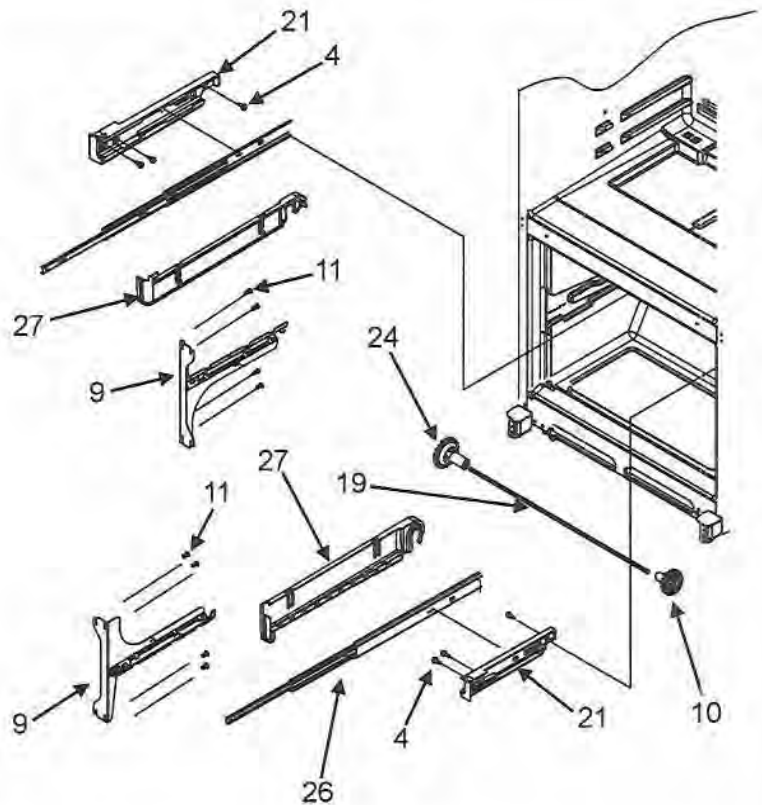

Section: INTERIOR CABINET/FRZ SHELVES/TOE GRILLE

Model: IF36BNDFS

EF/IF36" Refrigerator

Interior Cabinet/FRZ Shelves/Toe Grille			
Ref #	Whirlpool Part #	Dacor Part #	Description
1	B8381501	102727	Gasket, Drain Tube
2	M0500703	102728	Seal, O Ring
3	D7753903	102729	Funnel, Drain
4	67006406	102730	Screw, Adapter
5	67003485	102731	Cover, Corner (BLK)
6	67001066	102732	Tube, Drain
7	67001067	102733	Clip, Drain Tube
8	A3076901	102734	Plug, Button
9	67004732	102735	Bracket, Drawer Slide, (LT)
	67004733	102736	Bracket, Drawer Slide (RT)
10	67004430	102737	Gear (RT)
11	67006473	102738	Screw, Bracket
12	67003868	102739	Brake, Foot
13	67006375	102740	Grille, Toe (BLK)
	12627302	102741	Clip, Toe Grille
14	67001073	102742	Rail, Shelf Support (CTR)
15	67002489	102743	Rail, Shelf Support (LT/RT)
16	67006360	102744	Screw, CTR Rail
17	67006400	102679	Screw, LT/RT Rail
18	67004988	102746	Basket, FRZ (UPR)
19	67004017	102747	Shaft, Rack
20	67006026	102748	Basket, FRZ (LWR)
21	67004971	102749	Adapter (LT)
	67004972	102750	Adapter,(RT)
22	67004127	102751	Divider Basket (UPR)
23	67006608	102752	Screw, Divider
24	67004429	102753	Gear, (LT)
25	67004812	102754	Divider Basket (LWR)
26	67006913	102755	Slide, Drawer
27	67004728	102756	Cradle Basket (LT)
	67004729	102757	Cradle Basket (RT)
28	67006112	102758	Bracket, Foot Cabinet
	67006491	102759	Screw, Bracket