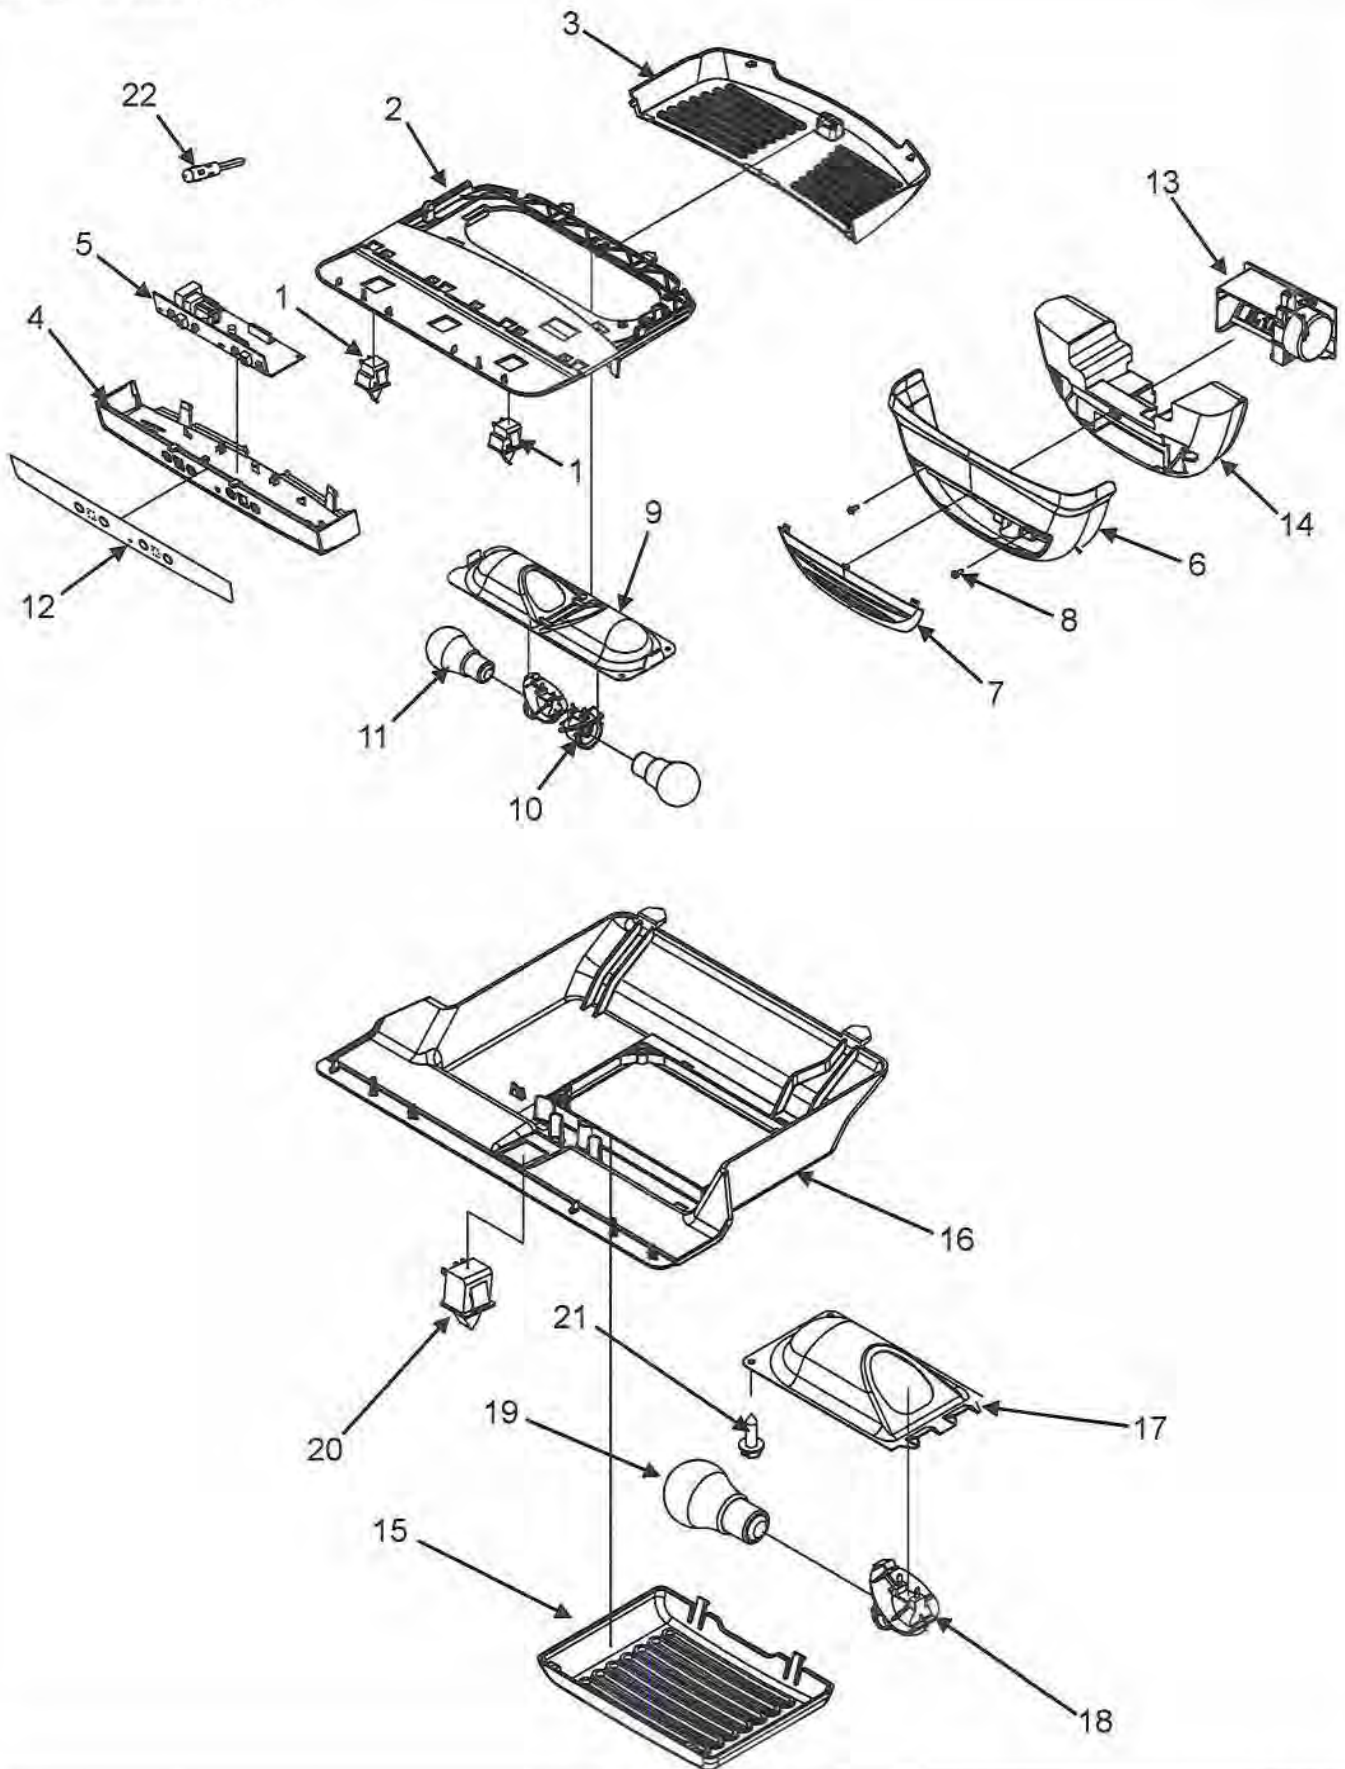

Section: CONTROLS

Model: IF36BNDFS

EF/IF36" Refrigerator Parts

Controls			
Ref #	Whirlpool Part #	Dacor Part #	Description
1	C3680310	102680	Switches, Light
2	67004078	102681	Module, Light
3	67003897	102682	Cover, Ref Light
4	67005444	102683	Module, Ref Control
5	67005397	102684	Control Board
6	67003899	102685	Board, Damper
7	67003900	102686	Insert, Damper Cover
8	67006602	102687	Screw, Damper Base
9	67003901	102688	Housing, Light
10	12570701	102689	Socket, Light
11	67003883	102690	Bulb, Light
12	67006910	102691	Keyboard Control
13	67006116	102692	Damper, Elec Control
14	67006604	102693	Insulation, Damper Control
15	67003905	102694	Cover, FZ Light
16	67003906	102695	Module, FZ Control
17	67001035	102696	Housing, Light
18	12570701	102697	Socket, Light
19	67003883	102698	Light Bulbs
20	67005653	102699	Switch, Light/Intlk
21	67006530	102700	Screw, Housing
22	12002356	102701	Thermistor Kit
	67005417	102702	Harness FF Control
	67006094	102703	Harness FZ Module