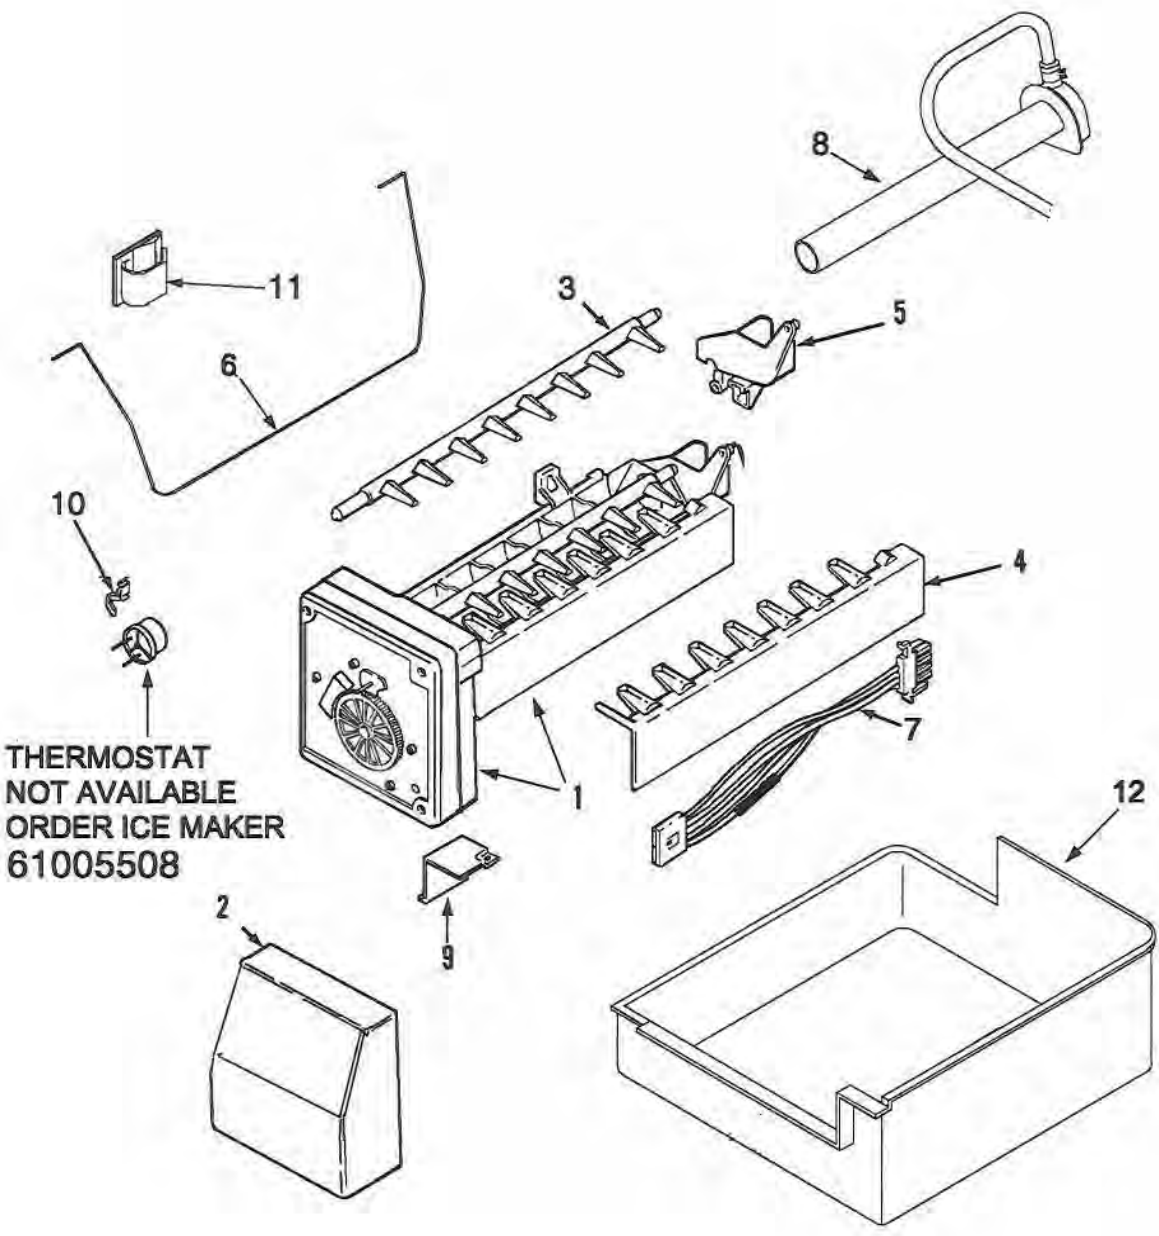

Section: CABINET BACK

Model: IF36BNDFS

EF/IF 36" Refrigerator Parts

Cabinet Back			
Ref #	Whirlpool Part #	Dacor Part #	Description
1	67006101	102812	Cover MC Back
2	67004098	102813	Cover, Water Valve
3	67006425	102767	Screw, Cover
4	67006662	102815	Screw, Valve
5	B5759649	102816	Gasket, MC Back
6	67004092	102817	Block, Filter
7	67006287	102623	Screw, Cover
8	67003729	102819	Tube, Plastic
9	A3223101	102820	Insert, Plastic Tube
10	67006531	102821	Valve, Dual Water
11	M0104106	102822	Clip, Cord
12	M0114003	102823	Clip, Speed
13	M0108105	102824	Clamp, Tube
14	67003331	102825	Cover, Water Line
15	67005420	102826	Screw, HV Box
16	10463201	102827	Elbow, Fill Tube
17	67003796	102828	Acoustic Fiber
18	67004101	102829	Sweep, Dual Tube
19	67004102	102830	Waterline Track
20	67005421	102831	Cover, HV Box
	67006615	102832	Screw, Cover
21	67006829	102833	Board, HV Control (Incl. inst Sheet)
22	67004969	102834	Box, HV Control
23	67005418	102835	Spacer, HV Box
24	67005419	102836	Harness, HV Board
	67006506	102837	Cord, Power

Section: ICE MAKER

Model: IF36BNDFSF

THERMOSTAT
NOT AVAILABLE
ORDER ICE MAKER
61005508

EF/IF 36" Refrigerator Parts

Ice Maker			
Ref #	Whirlpool Part #	Dacor Part #	Description
1	61005508	700830	Ice Maker Assy
	67002823	102838	Brkt, Ice Maker
	67006287	102623	Screw, Ice Maker
2	67004710	102840	Cover, Ice Maker
3	95101-1	102841	Ejector, Ice
4	95102-1	102842	Stripper, Ice
5	95100-1	102843	Inlet, Water
6	67004028	102844	Arm, IM Shutoff
7	67006614	102845	Harness, Ice Maker
8	10463201	102846	Elbow, Fill Tube
9	95107-01	102847	Bracket, Module & Heater
	95108-1	102848	Screw, Bracket
10	95104-1	102849	Thermostat, Retainer
11	M0104106	102822	Clip Cord
12	67001255	102851	Ice Pan
	10244904	102852	Coupling
	R0131235	700831	Ice Maker Hook-up kit includes 1/4 OD X 25' Copper Tubing, Saddle Valve (Non Piercing) and 1/4" OD Compression Nut and Sleeve