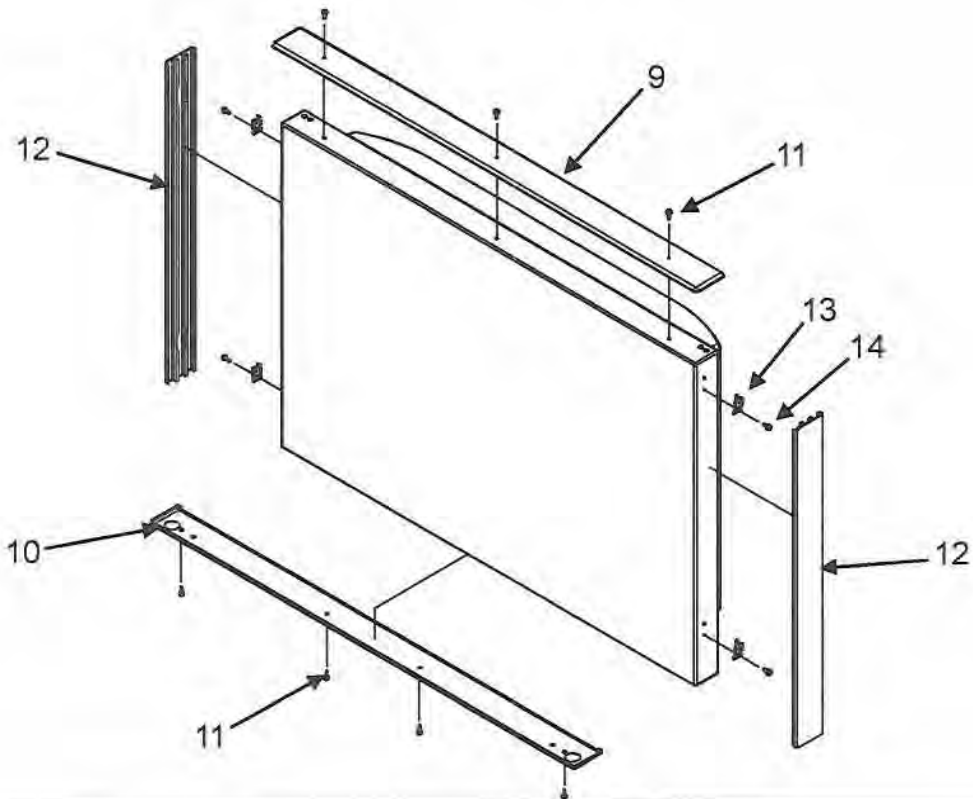

Section: DOOR TRIM

Model: IF36BNDFS

EF/IF36 Refrigerator

Door Trim			
Ref #	Whirlpool #	Dacor #	Description
1	67006279	103577	Trim Left Door (top Stnls)
2	67006629	103578	Trim, Right Door Top Stnls)
3	67006769	103538	Screw, Top Trim
4	67006228	103579	Trim, Left Door Side Stnls)
5	67006513	103580	Trim, Right Door Side Stnls)
6	67006782	103581	Trim, Left Door BTM Stnls
7	67006783	103582	Trim Right Door BTM Stnls
8	67006287	102623	Screw, Bottom Trim
9	67006124	103583	Trim, Frz Door Top-Stnls
10	67006122	103584	Trim, Frz Door BTM-Stnls
11	67006769	103578	Screw, Trim
12	67006784	103585	Trim, FRZ Door Side Stnls
13	67002451	103524	Clip
14	67006767	103523	Screw, Clip
15	67005698	103523	Extension, Door (blk)
16	67006415	102715	Screw Extension
17	67005699	103589	Clip, Vert Trim
18	67006767	103523	Screw Clip

Section: LEFT REFRIGERATOR DOOR

Model: IF36BNDFS

EF/IF36" Refrigerator

Left Refrigerator Door			
Ref #	Whirlpool Part #	Dacor Part #	Description
1	67006590	700824	Door Assy, LT Ref Foam (Stnls)
2	67006287	102623	Screw, Door Stop
3	67003547	102639	Gasket, French Door
4	12566603ED	102625	Hinge, Top (Black)
5	12684201B	102626	Cover, Top Hinge (LT-BLK)
6	67006303	102627	Screw, Top Hinge
7	67006276	102628	Stop, Door (BLK)
8	67006521	102665	Screw, Hinge Cover
9	67004838	102630	Plug, Vent (BLK)
10	67003264	102631	Vert Mullion Assy (BLK)
	67006786	102632	Screw, Mullion
11	12579702	102633	Shim, Top Hinge
12	12395501B	102634	Bushing, Top Door (BLK)
13	67003405	102635	Block, Pivot
	67006626	102636	Screw, Pivot Block
14	67002721	102637	Bushing, Bottom Door (BLK)