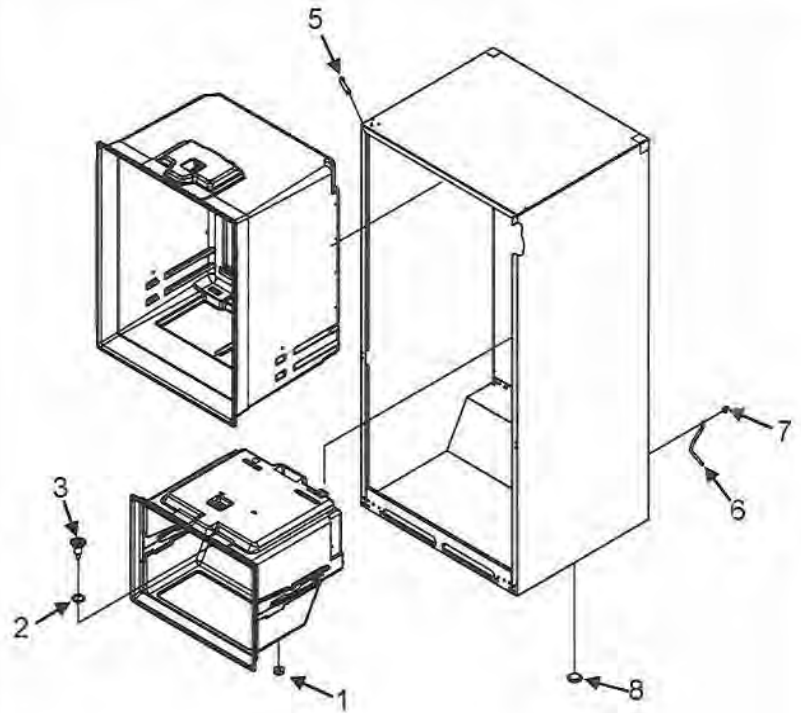

Section: INTERIOR CABINET/FRZ SHELVES/TOE GRILLE

Model: IF36BNDFS

EF/IF36" Refrigerator

Interior Cabinet/FRZ Shelves/Toe Grille			
Ref #	Whirlpool Part #	Dacor Part #	Description
1	B8381501	102727	Gasket, Drain Tube
2	M0500703	102728	Seal, O Ring
3	D7753903	102729	Funnel, Drain
4	67006406	102730	Screw, Adapter
5	67003485	102731	Cover, Corner (BLK)
6	67001066	102732	Tube, Drain
7	67001067	102733	Clip, Drain Tube
8	A3076901	102734	Plug, Button
9	67004732	102735	Bracket, Drawer Slide, (LT)
	67004733	102736	Bracket, Drawer Slide (RT)
10	67004430	102737	Gear (RT)
11	67006473	102738	Screw, Bracket
12	67003868	102739	Brake, Foot
13	67006375	102740	Grille, Toe (BLK)
	12627302	102741	Clip, Toe Grille
14	67001073	102742	Rail, Shelf Support (CTR)
15	67002489	102743	Rail, Shelf Support (LT/RT)
16	67006360	102744	Screw, CTR Rail
17	67006400	102679	Screw, LT/RT Rail
18	67004988	102746	Basket, FRZ (UPR)
19	67004017	102747	Shaft, Rack
20	67006026	102748	Basket, FRZ (LWR)
21	67004971	102749	Adapter (LT)
	67004972	102750	Adapter,(RT)
22	67004127	102751	Divider Basket (UPR)
23	67006608	102752	Screw, Divider
24	67004429	102753	Gear, (LT)
25	67004812	102754	Divider Basket (LWR)
26	67006913	102755	Slide, Drawer
27	67004728	102756	Cradle Basket (LT)
	67004729	102757	Cradle Basket (RT)
28	67006112	102758	Bracket, Foot Cabinet
	67006491	102759	Screw, Bracket