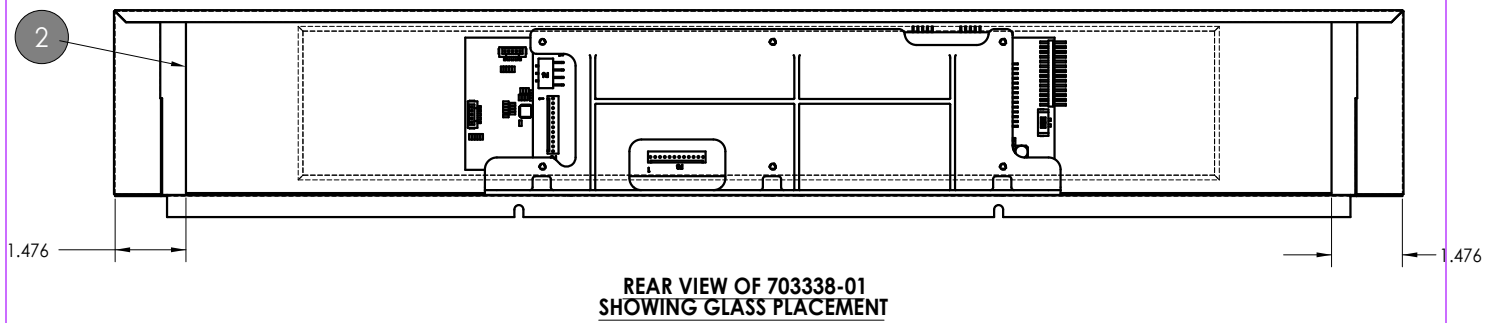

HW0227 (703388-02); HW0230 (703368-02): Control-Panel Assembly

HW0230 Shown

Return to Page 1