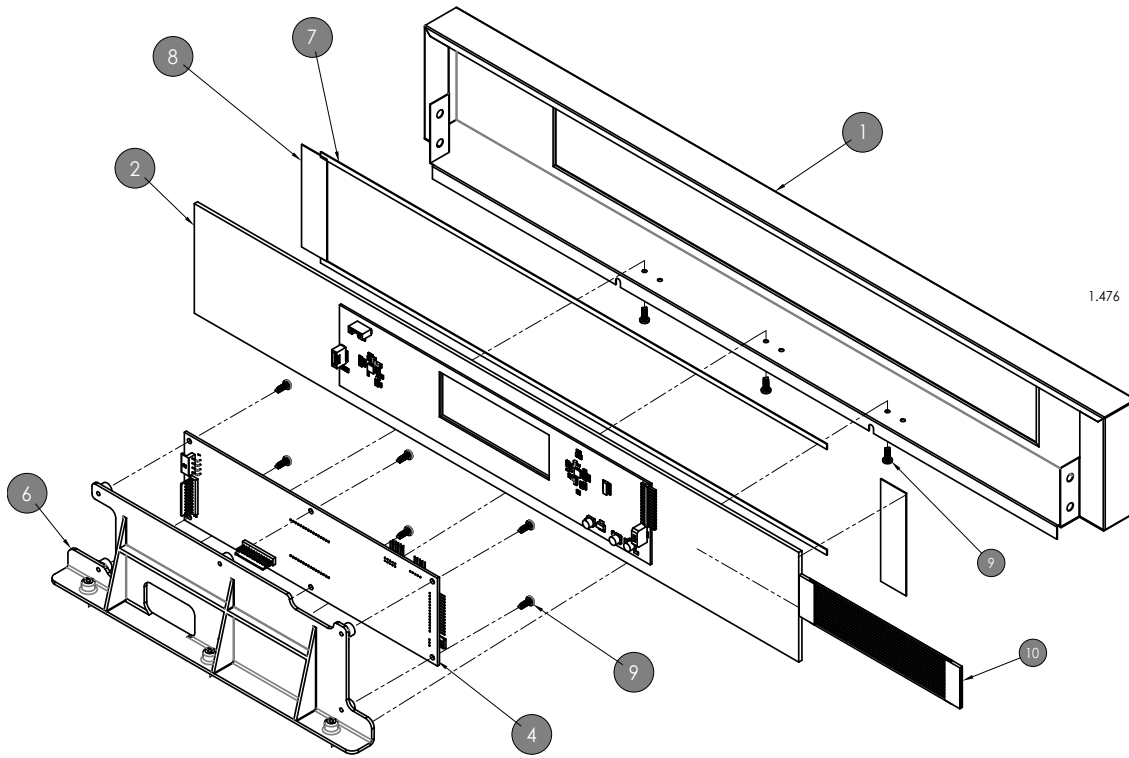

[Return to Page 1](#)

HW0227 (703388-02); HW0230 (703368-02): Control-Panel Assembly

HW0230 Shown

Return to Page 1

HW0227 (703388-02); HW0230 (703368-02): Control-Panel Assembly & Parts List

703338-01 SHOWN

EXPLODED SHOWN

Item	HW0227 PN	HW0230 PN	Description
1	701818AH	702084AH	Bezel-Skin Weldment
2	92215	92215	Very-High-Bond Horizontal tape
3	92387	92387	Double-Sided, Very-High-Bond Tape
4	105334	105334	Control Mount
5	105486	105486	6 – 19 x 3/8" Plastite
6	105655	105655	Ribbon Cable
7	703314	703314	Double Glass Touch-Control Assembly
8	113678	113679	Tape, VHB, Double-Sided
9	105486	105486	Screw, 6-19 x 3/8" Plastite
10	105655	105655	Cable, Ribbon