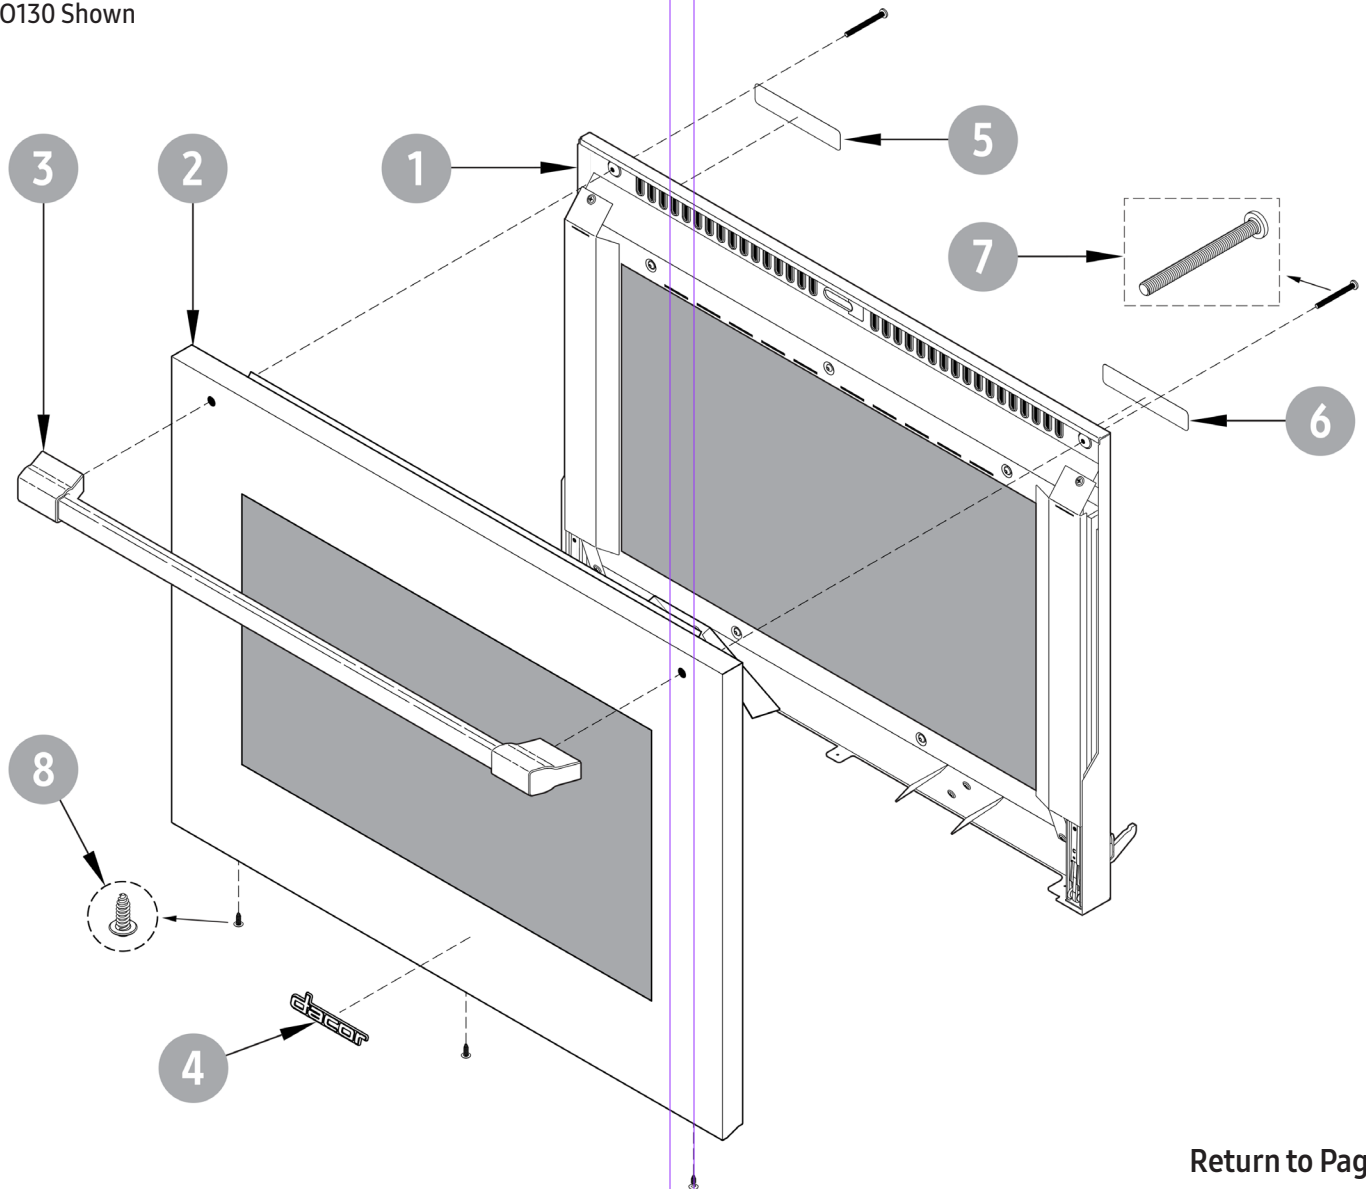

HW0127/227; HW0130/230: Door Assembly (Pro) & Parts List

HW0130 Shown

[Return to Page 1](#)

Item	HW0127/227 PN	HW0130/230 PN	Description
1	701827-01	702086-01	Door-Liner Assembly
2	703340	703370	Door-Skin Assembly
3	702376AH-01	702376AH-02	Pro Slim-Handle Door Assembly
4	110168*	110168*	100mm Dacor Logo
5	82873	82873	Self-Clean Information Plate
6	106802	106802	French Self-Clean Information Plate
7	100026	100026	#10 - 32 x 2" Pan-Head Torx Screw
8	83709	83709	#8 x 1/2" Black-Oxide Torx Screw

*Double ovens (227, 230) receive one logo each, which is applied to the upper-oven door.