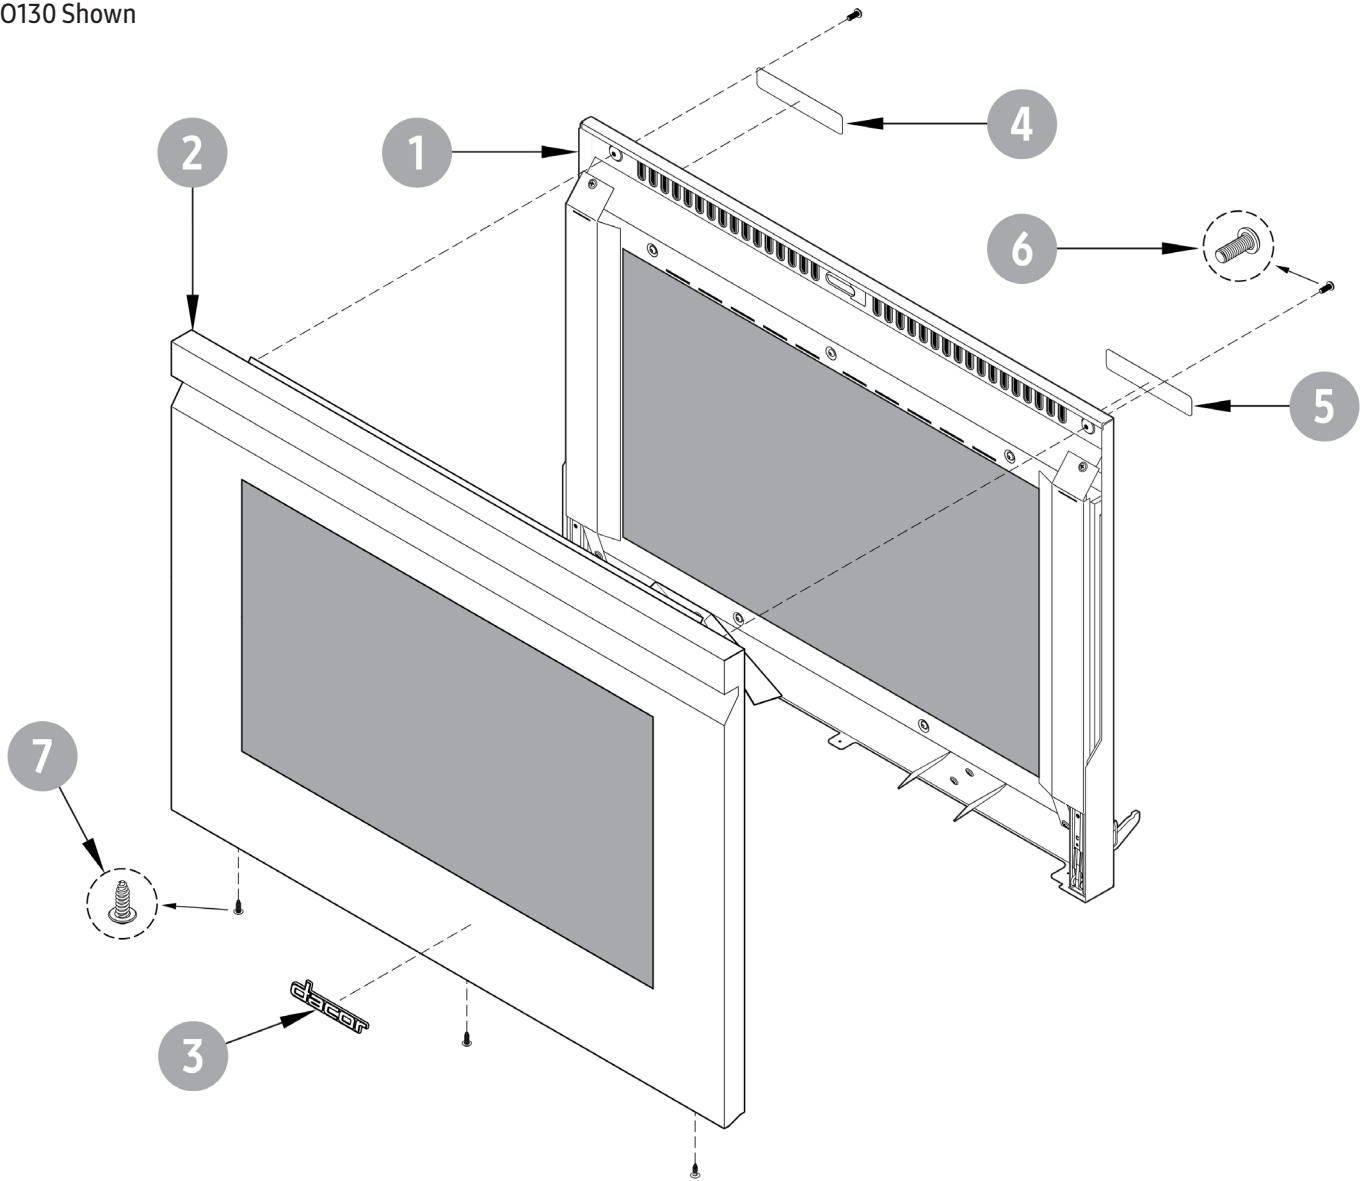

HW0127/227; HW0130/230: Door Assembly (Flush) & Parts List

HW0130 Shown

[Return to Page 1](#)

Item	HW0127/227 PN	HW0130/230 PN	Description
1	701827-02	702086-02	Door-Liner Assembly
2	703355	703379	Door-Skin Assembly
3	110168	110168	100mm Dacor Logo
4	82873	82873	Self-Clean Information Plate
5	106802	106802	French Self-Clean Information Plate
6	83420	83420	Button Socket-Head Cap Screw
7	83709	83709	#8 x 1/2" Black-Oxide Torx Screw

*Double ovens (227, 230) receive one logo each, which is applied to the upper-oven door.