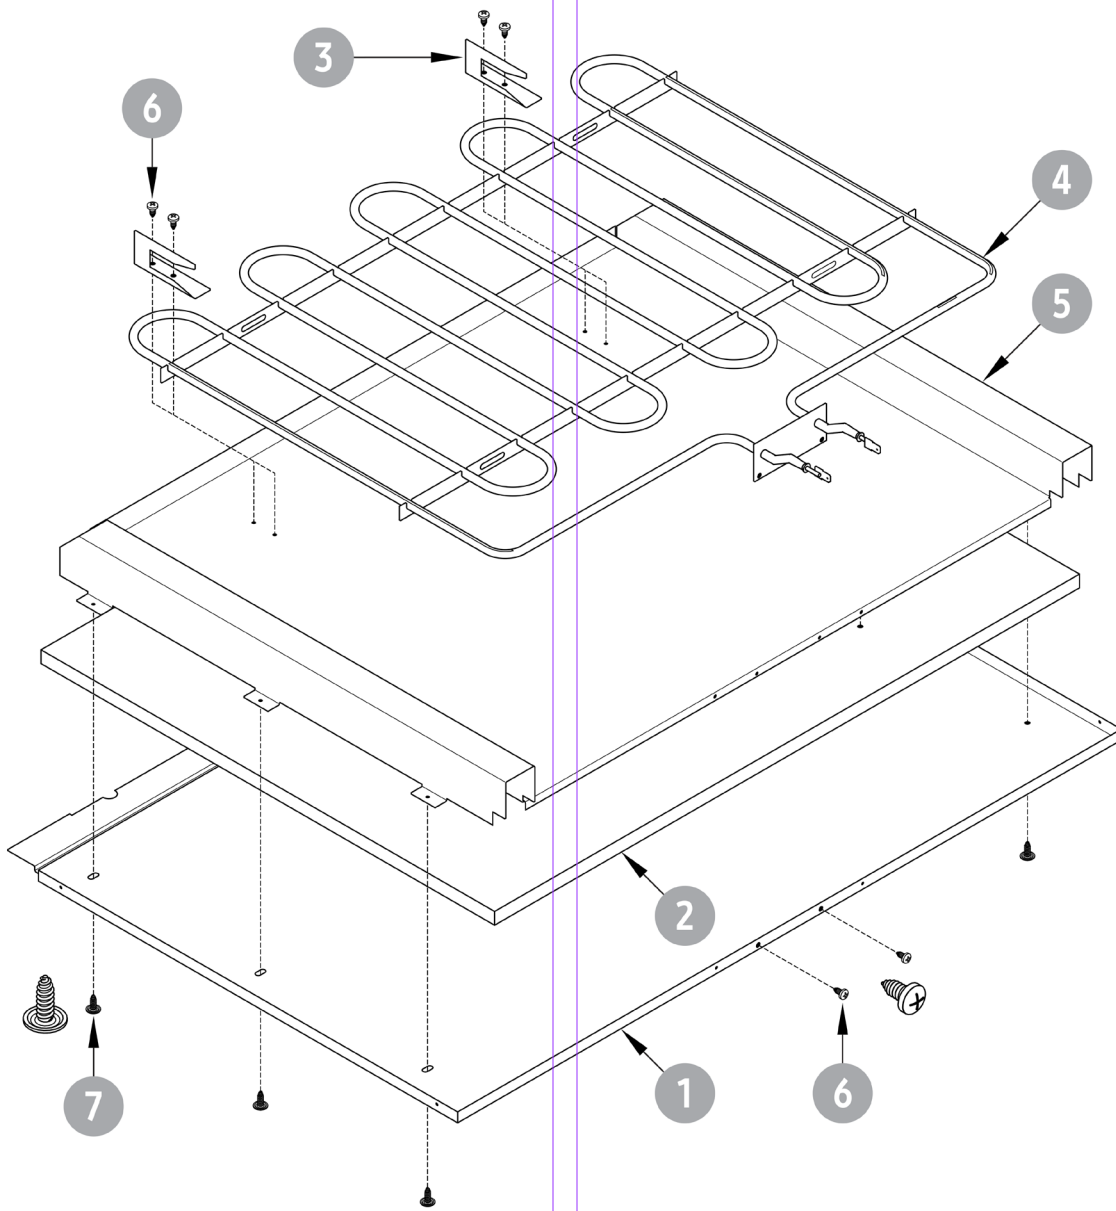

HW0127/130/227/230 (702013): Bake Assembly & Parts List

HW0130 Shown

[Return to Page 1](#)

Item	HW0127/227 PN	HW0130/230 PN	Description
1	107438	107861	Case Bottom
2	107440	106980	Bake-Pan Insulation
3	107239	107239	Bake-Element Holder
4	105373	106898	Bake Element
5	107439	107823	Bake Pan
6	83505	83505	Type A #8 x 3/8" Screw
7	83708	83708	#8 x 1/2" Torx Wafer-Head Screw