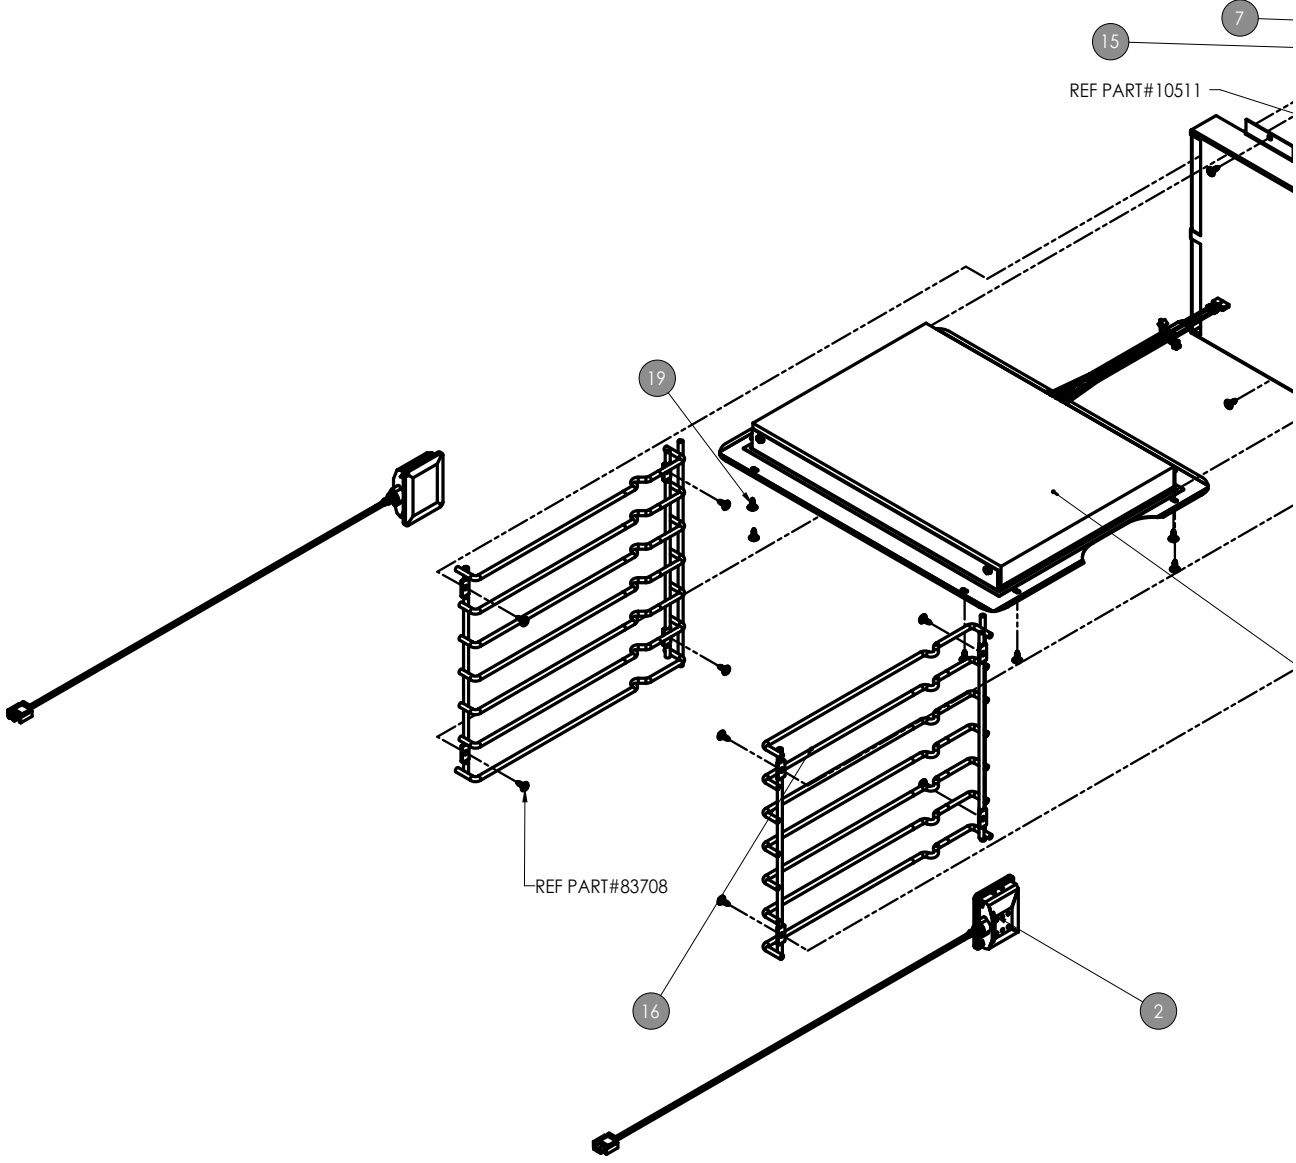

*Double ovens (227, 230) receive one logo each, which is applied to the upper-oven door.

HW0127/227; HW0130/230: Door Assembly (Epicure) & Parts List

HW0130 Shown

[Return to Page 1](#)

Item	HW0127/227 PN	HW0130/230 PN	Description
1	701827-01	702086-01	Door-Liner Assembly
2	703340	703370	Door-Skin Assembly
3	13659AH-002	13659AH-001	Epicure AH Door-Handle Assembly
4	110168*	110168*	100mm Dacor Logo
5	82873	82873	Self-Clean Information Plate
6	106802	106802	French Self-Clean Information Plate
7	100026	100026	#10 – 32 x 2" Pan-Head Torx Screw
8	83709	83709	#8 x 1/2" Black-Oxide Torx Screw

*Double ovens (227, 230) receive one logo each, which is applied to the upper-oven door.

HW0127/227; HW0130/230: Door Assembly (Flush) & Parts List

HW0130 Shown

[Return to Page 1](#)

Item	HW0127/227 PN	HW0130/230 PN	Description
1	701827-02	702086-02	Door-Liner Assembly
2	703355	703379	Door-Skin Assembly
3	110168	110168	100mm Dacor Logo
4	82873	82873	Self-Clean Information Plate
5	106802	106802	French Self-Clean Information Plate
6	83420	83420	Button Socket-Head Cap Screw
7	83709	83709	#8 x 1/2" Black-Oxide Torx Screw

*Double ovens (227, 230) receive one logo each, which is applied to the upper-oven door.

HW0127/227; HW0130/230: Oven-Cell Assembly

HW0130/230 (703365); HW0130/230 (703366): Oven-Cell Assembly Parts List