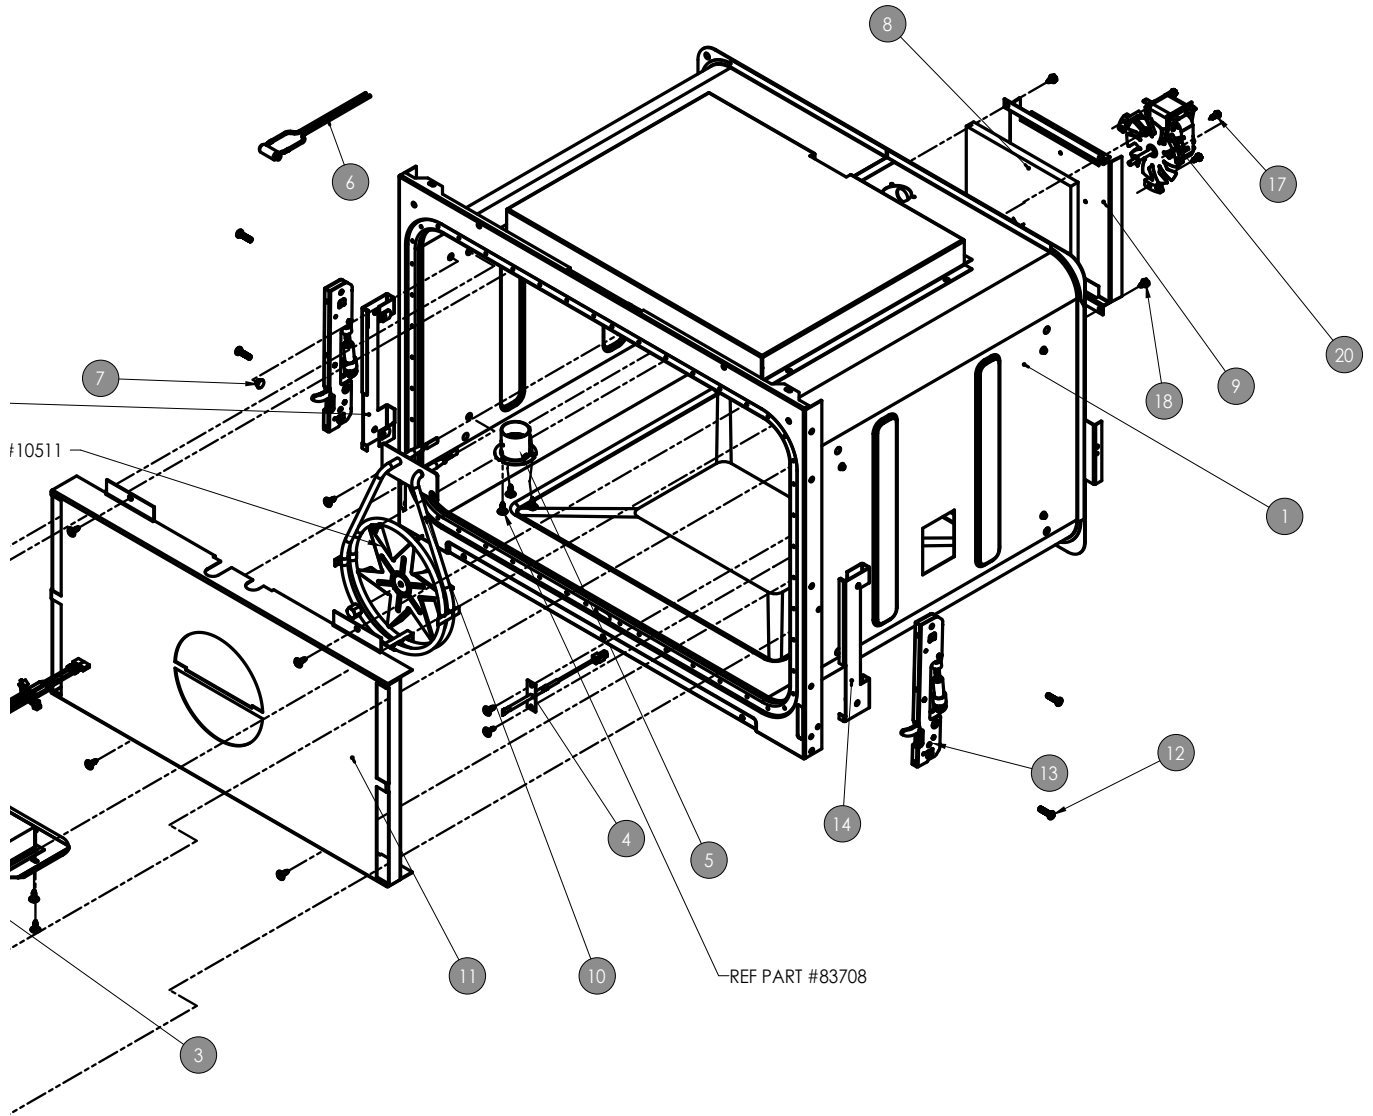

HW0127/227; HW0130/230: Oven-Cell Assembly

HW0130/230 (703365); HW0130/230 (703366): Oven-Cell Assembly Parts List

Item	HW0127/227 PN	HW0130/230 PN	Description
1	702006	602006	Weldment, Cell
2	113646	113646	Assy, Light, Halogen, 20W
3	701529	701529	Assy, Broil
4	72752	7252	SEnsor, Temperature
5	72755	72755	Eliminator, Smoke
6	72717	72717	Meat Probe Socket
7	102468	102468	Plug, Meat Probe Socket
8	80168	80168	Insulation, Conv. Motor
9	36280	36280	Plate, MTG. Conv. Motor
10	82377	82377	Convection Element
11	105329BP	105329BP	Convection Element
12	83696	83696	Pan Head Phillips
13	107511	107511	Damper, Receptacle, Hinge
14	701895-02	701895-02	Weldment, Receptacle Holder Right
15	701895-01	701895-01	Weldment, Receptacle Holder Left
16	106991	106991	Support Rack
17	83379	83379	Screw, #8-1/2 Thread Type A
18	83023	83023	Screw, Slot HWH, #10 x 3/8
19	83708	83708	Screw, TRX WFR HD, #8 x 1/2"
20	700633	700633	Convection-Fan Kit

[Return to Page 1](#)