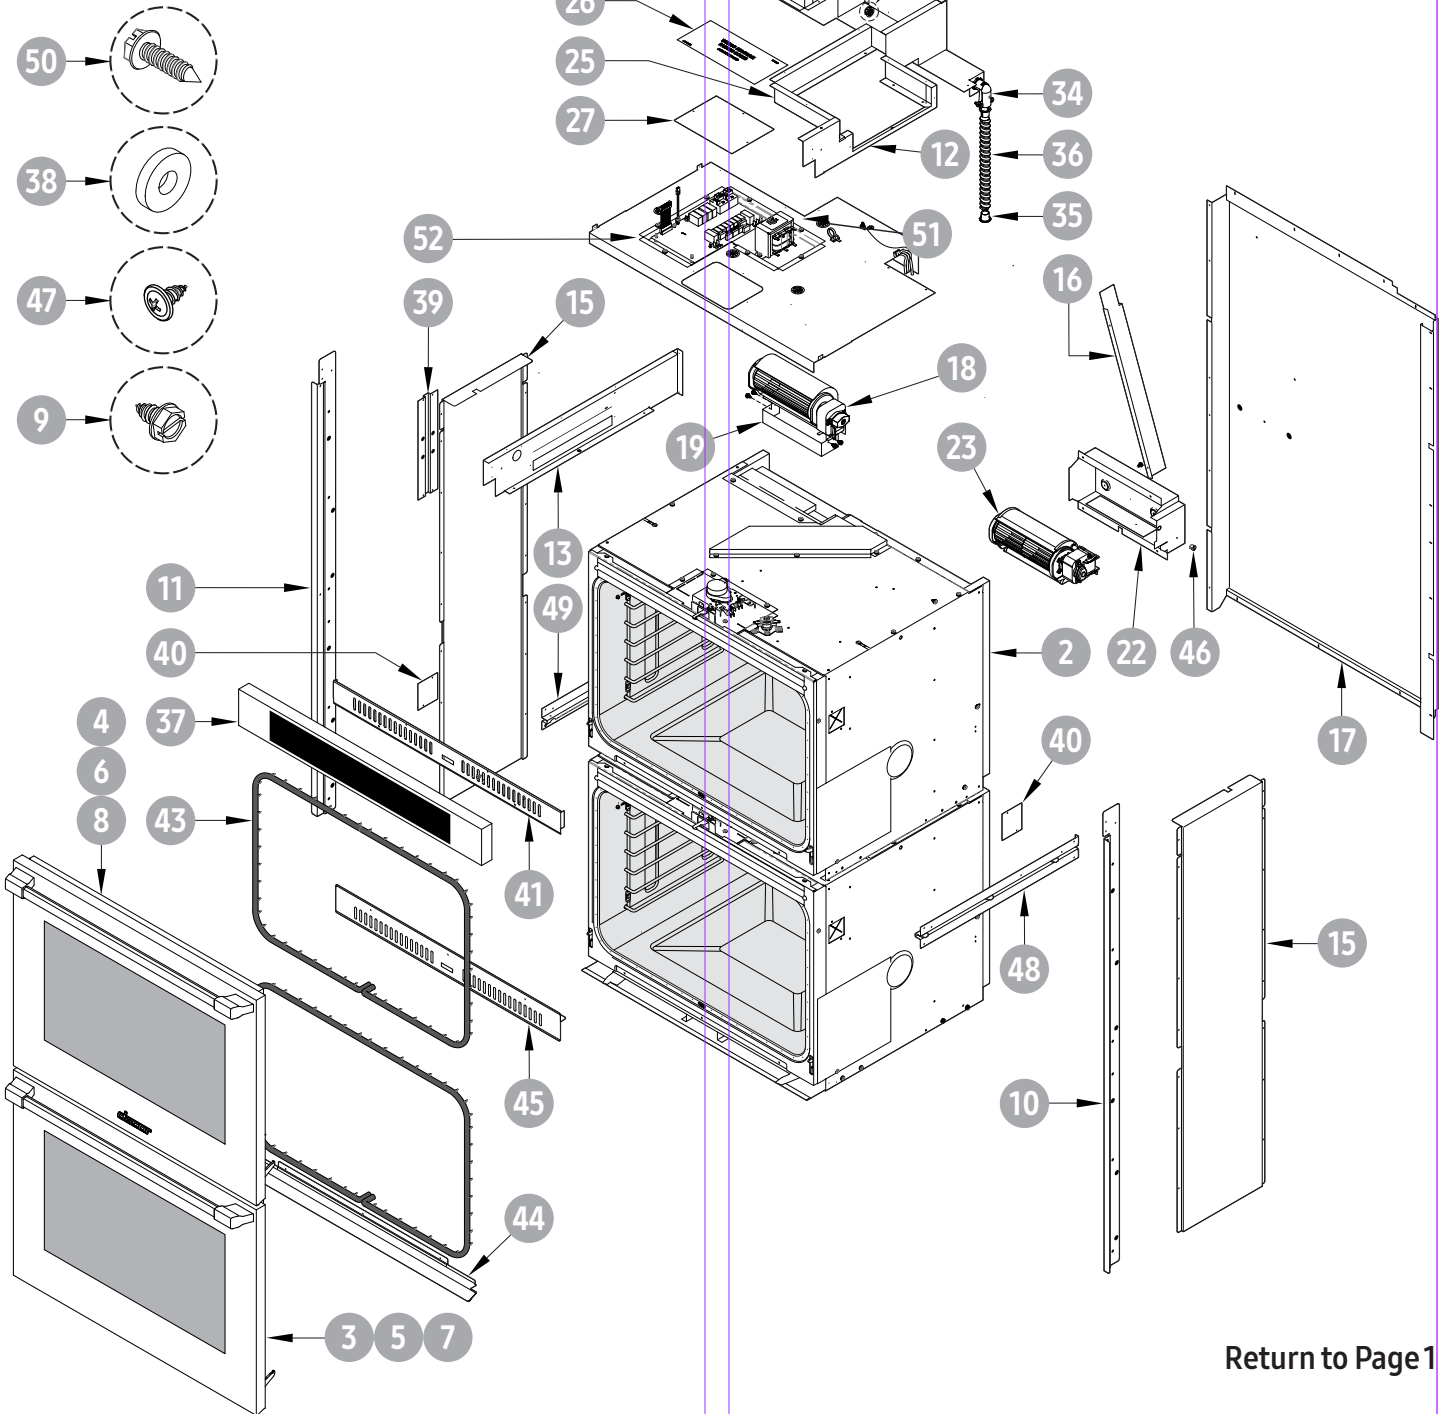

HWO227 (703386); HWO230 (703388): Double-Oven Assembly

HWO230 Shown (parts list next page)

NOTE:

The **Double Trim Posts** (Items 10 and 11) take the **#10 3/4 Thread Type A Slotted HWH Screw** (Item 50) and the **Fiber Washer** (Item 38).

The **Intake Grill** (Item 41), **25° Exhaust Grill** (Item 44), and **Lower-Intake-Grill Weldment** (Item 45) take the **Phillips Round Washer-Head Screw** (Item 47).

All other screwed-on parts take **#10 x 3/8" Slotted Hex Washer-Head Screw** (Item 9).

Return to Page 1