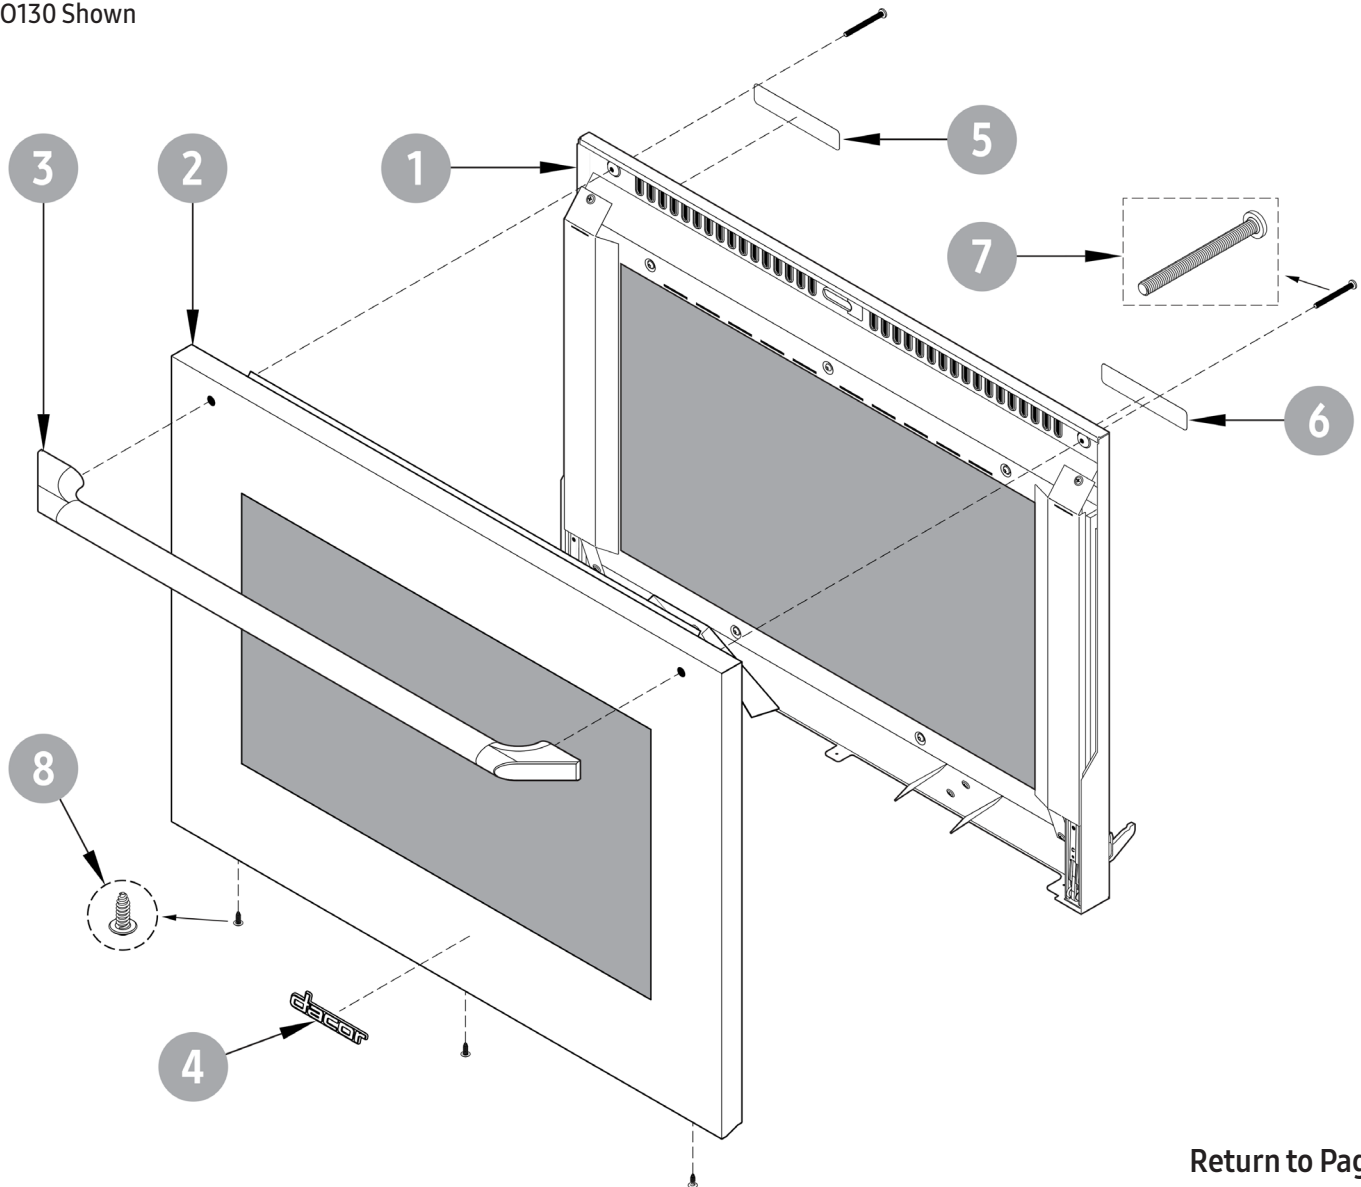

*Flush door liner assembly (701827-02) does not use this item.

HW0127/227; HW0130/230: Door Assembly (Pro) & Parts List

HW0130 Shown

[Return to Page 1](#)

Item	HW0127/227 PN	HW0130/230 PN	Description
1	701827-01	702086-01	Door-Liner Assembly
2	703340	703370	Door-Skin Assembly
3	702376AH-01	702376AH-02	Pro Slim-Handle Door Assembly
4	110168*	110168*	100mm Dacor Logo
5	82873	82873	Self-Clean Information Plate
6	106802	106802	French Self-Clean Information Plate
7	100026	100026	#10 - 32 x 2" Pan-Head Torx Screw
8	83709	83709	#8 x 1/2" Black-Oxide Torx Screw

*Double ovens (227, 230) receive one logo each, which is applied to the upper-oven door.

HW0127/227; HW0130/230: Door Assembly (Epicure) & Parts List

HW0130 Shown

[Return to Page 1](#)

Item	HW0127/227 PN	HW0130/230 PN	Description
1	701827-01	702086-01	Door-Liner Assembly
2	703340	703370	Door-Skin Assembly
3	13659AH-002	13659AH-001	Epicure AH Door-Handle Assembly
4	110168*	110168*	100mm Dacor Logo
5	82873	82873	Self-Clean Information Plate
6	106802	106802	French Self-Clean Information Plate
7	100026	100026	#10 – 32 x 2" Pan-Head Torx Screw
8	83709	83709	#8 x 1/2" Black-Oxide Torx Screw