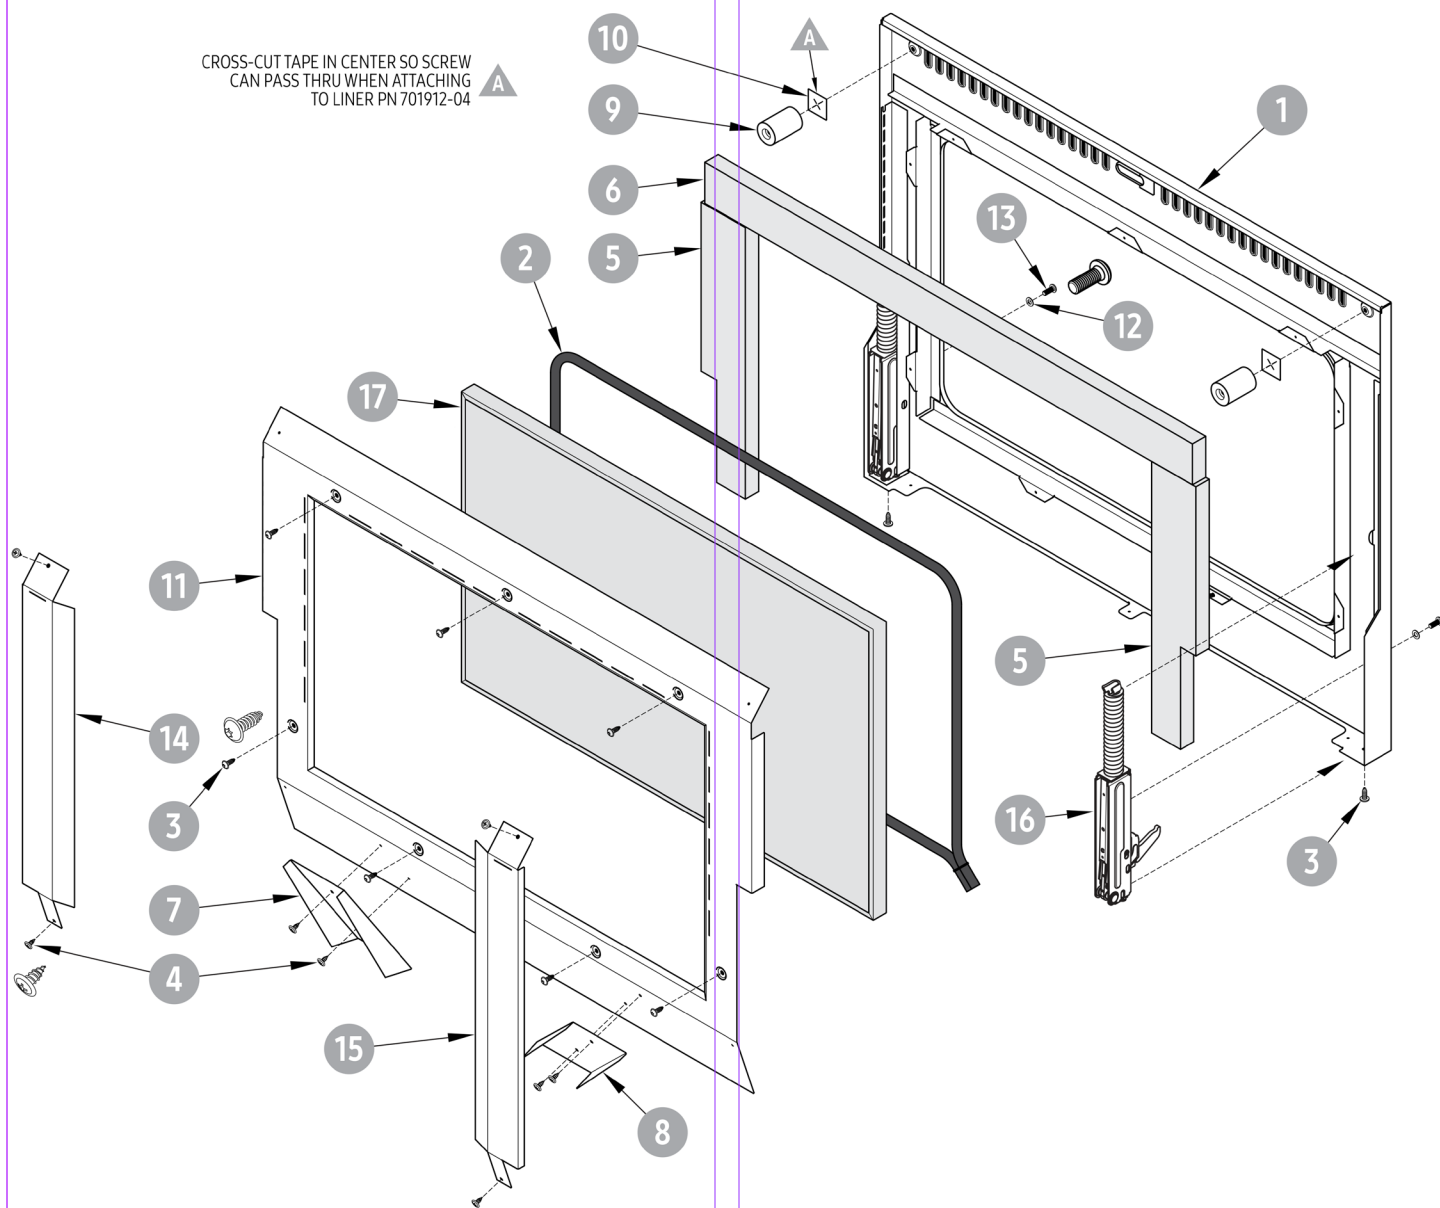

HW0127/227; HW0130/230: Door-Liner Assembly & Parts List

HW0130 Shown

[Return to Page 1](#)

Item	127/227 PN	130/230 PN	Description
1	701875-04BP	701875-04BP	1"-Thick Door-Liner Assembly Weld
2	100157	100015	Window Pack Gasket
3	83709	83709	Black Oxide Torx #8 x 1/2" Screw
4	83263	83263	Black #8 x 3/8" Phillips Truss'h'd Screw
5	105353	105353	Door Insulation (Left/Right Side)
6	107482	105352	Door Insulation (Top)
7	105470-01	105470-01	Left-hand Door Bottom Air Deflector
8	105470-02	105470-02	Right-hand Door Bottom Air Deflector
9	72793	72793	Door-Liner Spacer*

Item	127/227 PN	130/230 PN	Description
10	92387	92387	Two-Sided Very-High-Bond™ Tape*
11	107648B	108041B	Heat Shield
12	93432	83432	Black Flat Washer
13	83420	83420	Button Socket-Head Cap Screw
14	108040-01	108040-01	Left Hinge Cover
15	108040-02	108040-02	Right Hinge Cover
16	107509	108008	Spring Hinge
17	72967	72968	Window Pack

*Flush door liner assembly (701827-02) does not use this item.