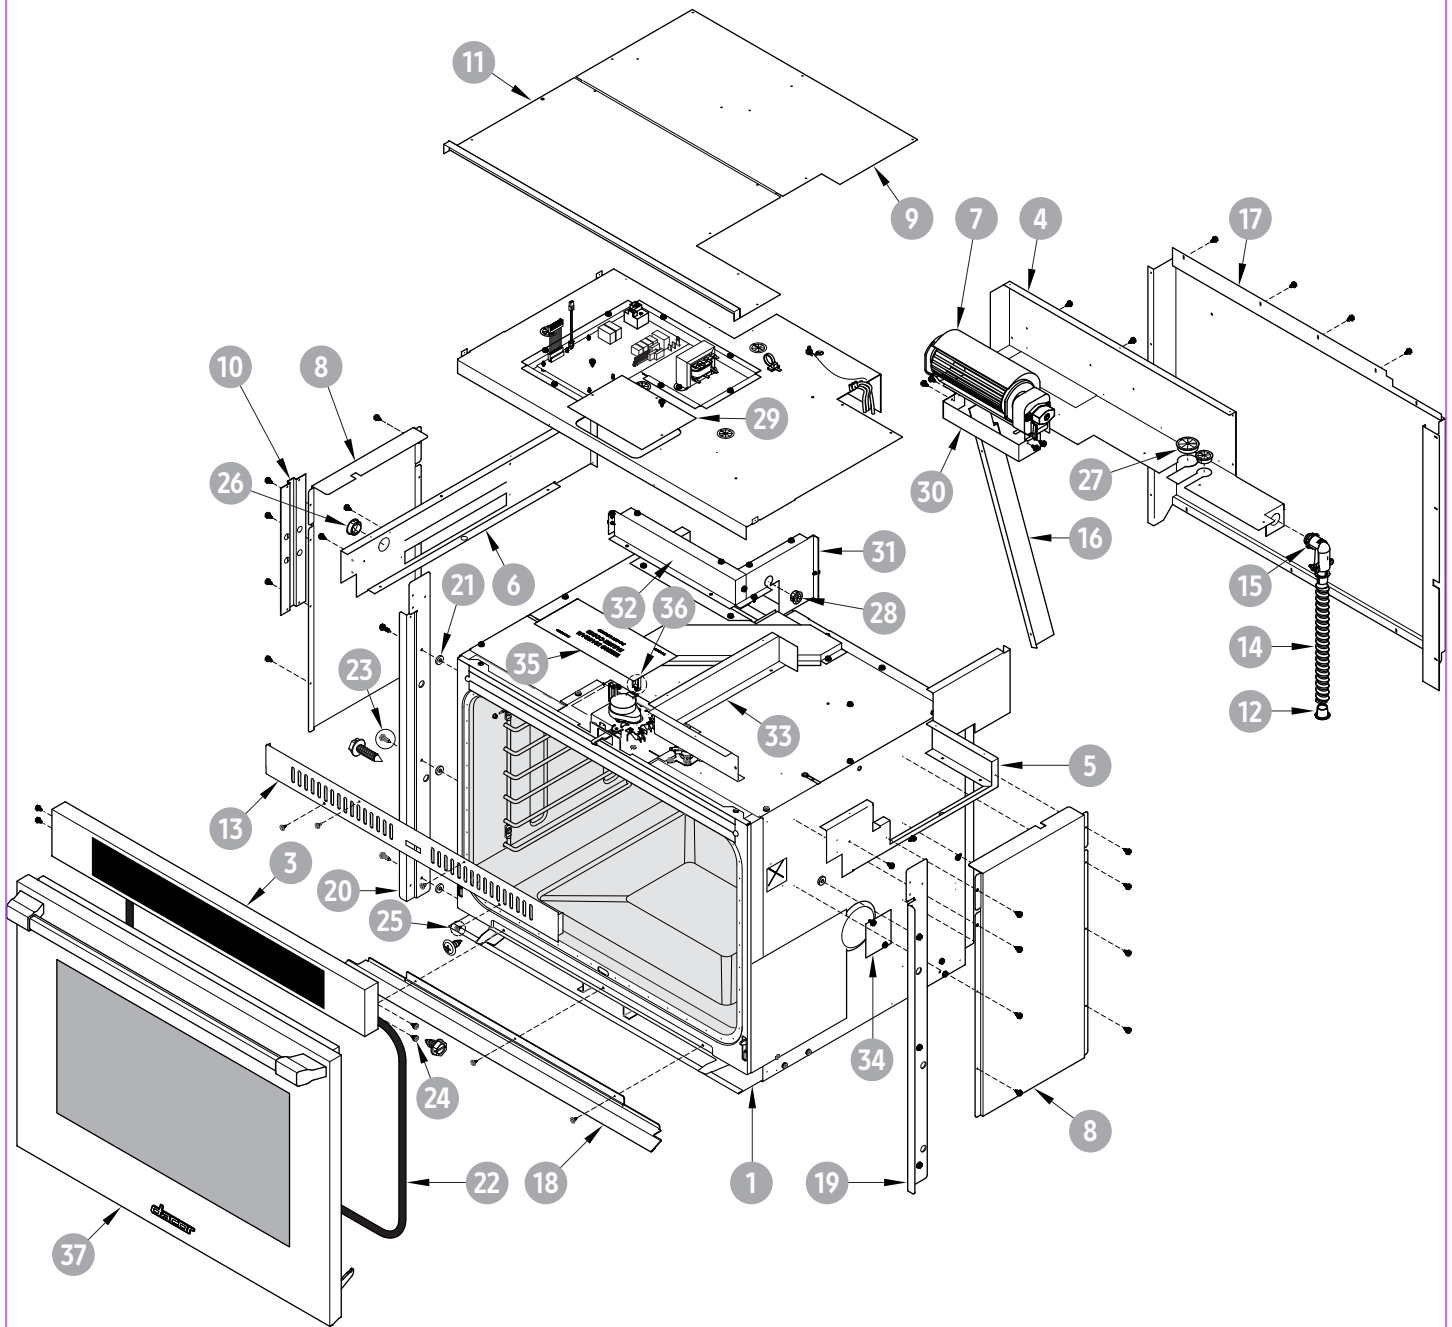

LET THE SHOW BEGIN

PARTS CATALOG

HW0127/130 and HW0227/230 Heritage Wall Ovens

Assembly Drawings	
Click Page	Description
2	Single-Oven Assembly
5	Double-Oven Assembly
7	Bake Assembly
8	Door-Liner Assembly
9	Door Assembly (Pro)
10	Door Assembly (Epicure)
11	Door Assembly (Flush)
12	Oven-Cell Assembly
15	Single-Oven Control-Panel Assembly
16	Double-Oven Control-Panel Assembly

HW0127;HW0130 Single-Oven Assembly

HW0130 Shown (parts list next page)

Return to Page 1

HW0127;HW0130 Single-Oven Assembly Parts List

Item	HW0127 PN	HW0130 PN	Description
1			part not serviceable
2			part not serviceable
3	703338FAH-01	703368FAH-01	1" Bezel Assembly
4	113644	107829	Rear Top
5	107641	107641	Right-Side Top
6	107642	107642	Left-Side Top
7	82347	82347	Gas Range Cooling Fan
8	105462	105462	Duct Heatshield
9	107445	107831	Top-Rear Cover
10	105478	105478	Meat-Probe Wire Cover
11	107444	107830	Top Cover Service Panel
12	83133	83133	Red ½" Bushing
13	107448B	107833B	Intake Grill
14	26420	26420	Cut 60, ½" Flex Conduit
15	82195	82195	½" 90° Squeeze Connector
16	113629	113629	Rear Duct
17	113635	113637	Single Back Cover
18	113556AH-03	113557AH-03	25° Exhaust Grill
19	107476-01B	107476-01B	Single 1" Door Trim Post
20	107476-02B	107476-02B	Single 1" Door Trim Post
21	83555	83555	Fiber Washer
22	108076	108074	Gasket Cell
23	83026	83026	#10 x ¾ Thread Type A Slot HWH Screw
24	83023	83023	#10 x ¾ Slotted Hex-Washer-Head Screw
25	83263	83263	Black #8 x ¾ Phillips Trusshead Screw
26	92191-02	92191-02	Split 1" Bushing
27	92191-03	92191-03	Split 1 ¾" Bushing