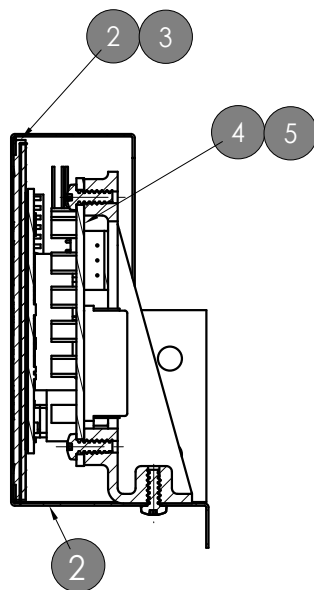

HW0227 (703388-02); HW0230 (703368-02): Control-Panel Assembly

HW0230 Shown

Return to Page 1