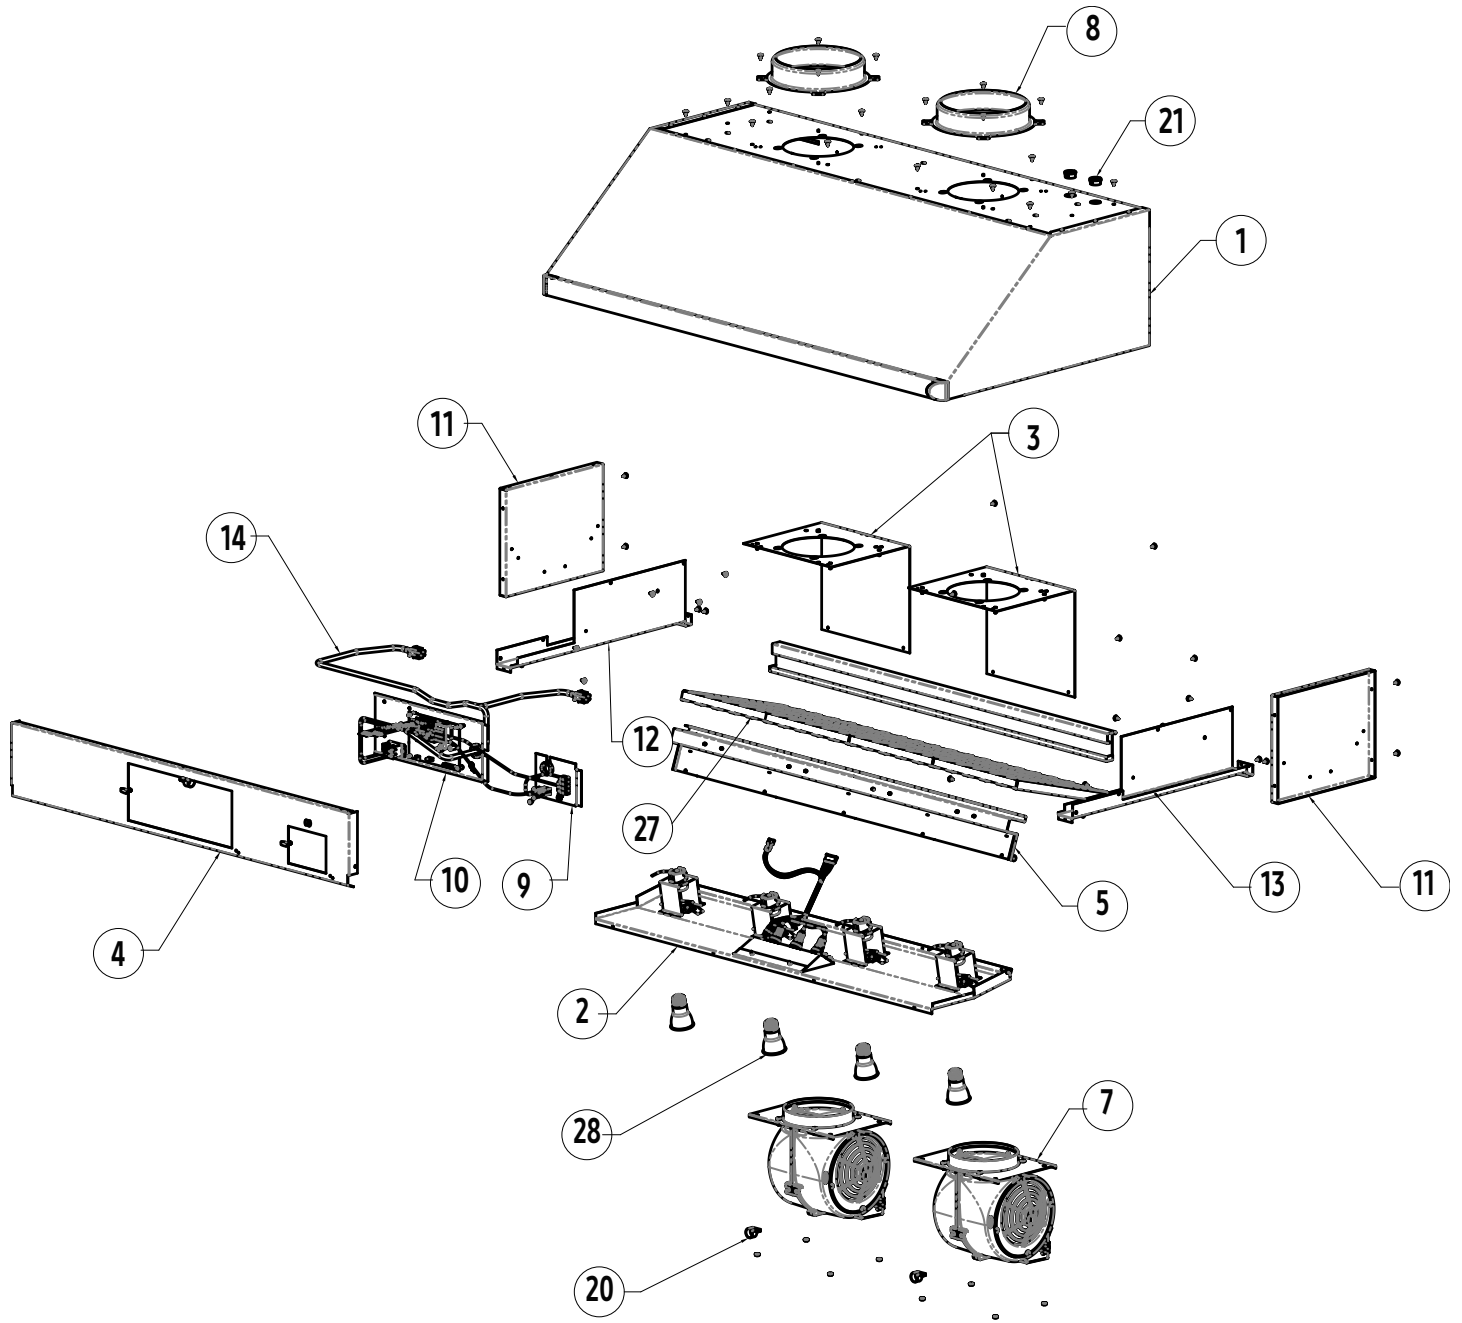

HWHE3012/HWHE3018 Hood Assembly

HWHE3012/HWHE3018 Hood Assembly

Item	HWHP3012 PN	HWHP3018 PN	Description
1	Not serviceable	Not serviceable	ASSY, 48X12/18 CANOPY
2	702422-01FAH	702422-01FAH	ASSY, 48IN LINER, RNHP
3	702423	702452	ASSY, CANOPY MTG BRKT
4	702424	702457	WELDMENT, 48X12IN INTERIOR PNL
5	702425	702425	ASSY, 48 REAR LINER
6	702426	702426	ASSY, 30" REAR LINER
7	702718	702453	WELDMENT, 48IN GREASE TRAY
8	101613	101613	COLLAR, DAMPER
9	702493	702493	ASSY, TERMINAL BLOCK PLATE
10	702494-01	702494-01	ASSY, CONTROLLER
11	109144	109144	FRAME, SIDE
12	109123-01	109123-01	TRIM, 48IN, LH
13	109123-02	109123-02	TRIM, 48IN, RH
14	109072	109072	HARNESS, MAINWIRE, 2-FAN
15	109077	109077	HARNESS, 4-LIGHT HOOD WIRE
16	83308	83308	6-32 KEPS NUT
17	83263	83263	SCREW, PHILL, ROUND WASHER, HD
18	83534	83534	SCREW, #8 x .375, ENAMEL PANEL
19	102373	102373	SCREW, #8-18 X 1/4"
20	83167	83167	CLAMP, CABLE 3/4"
21	83056	83056	BUSHING HEYCO SB-875-11
22	83334	83334	STARWASHER, #8
23	83035	83035	NUT, WING, #10-24
24	83530	83530	SCREW, PHIL. PAN HD, 4-40 X .625 LG
25	83531	83531	NUT, HEX, KEPS 4-40
26	83001	83001	SCREW, PHIL PAN HD, 8 X 1/4"
27	702495	702495	WELDMENT, BAFFLE
28	109253	109253	LIGHT, LED