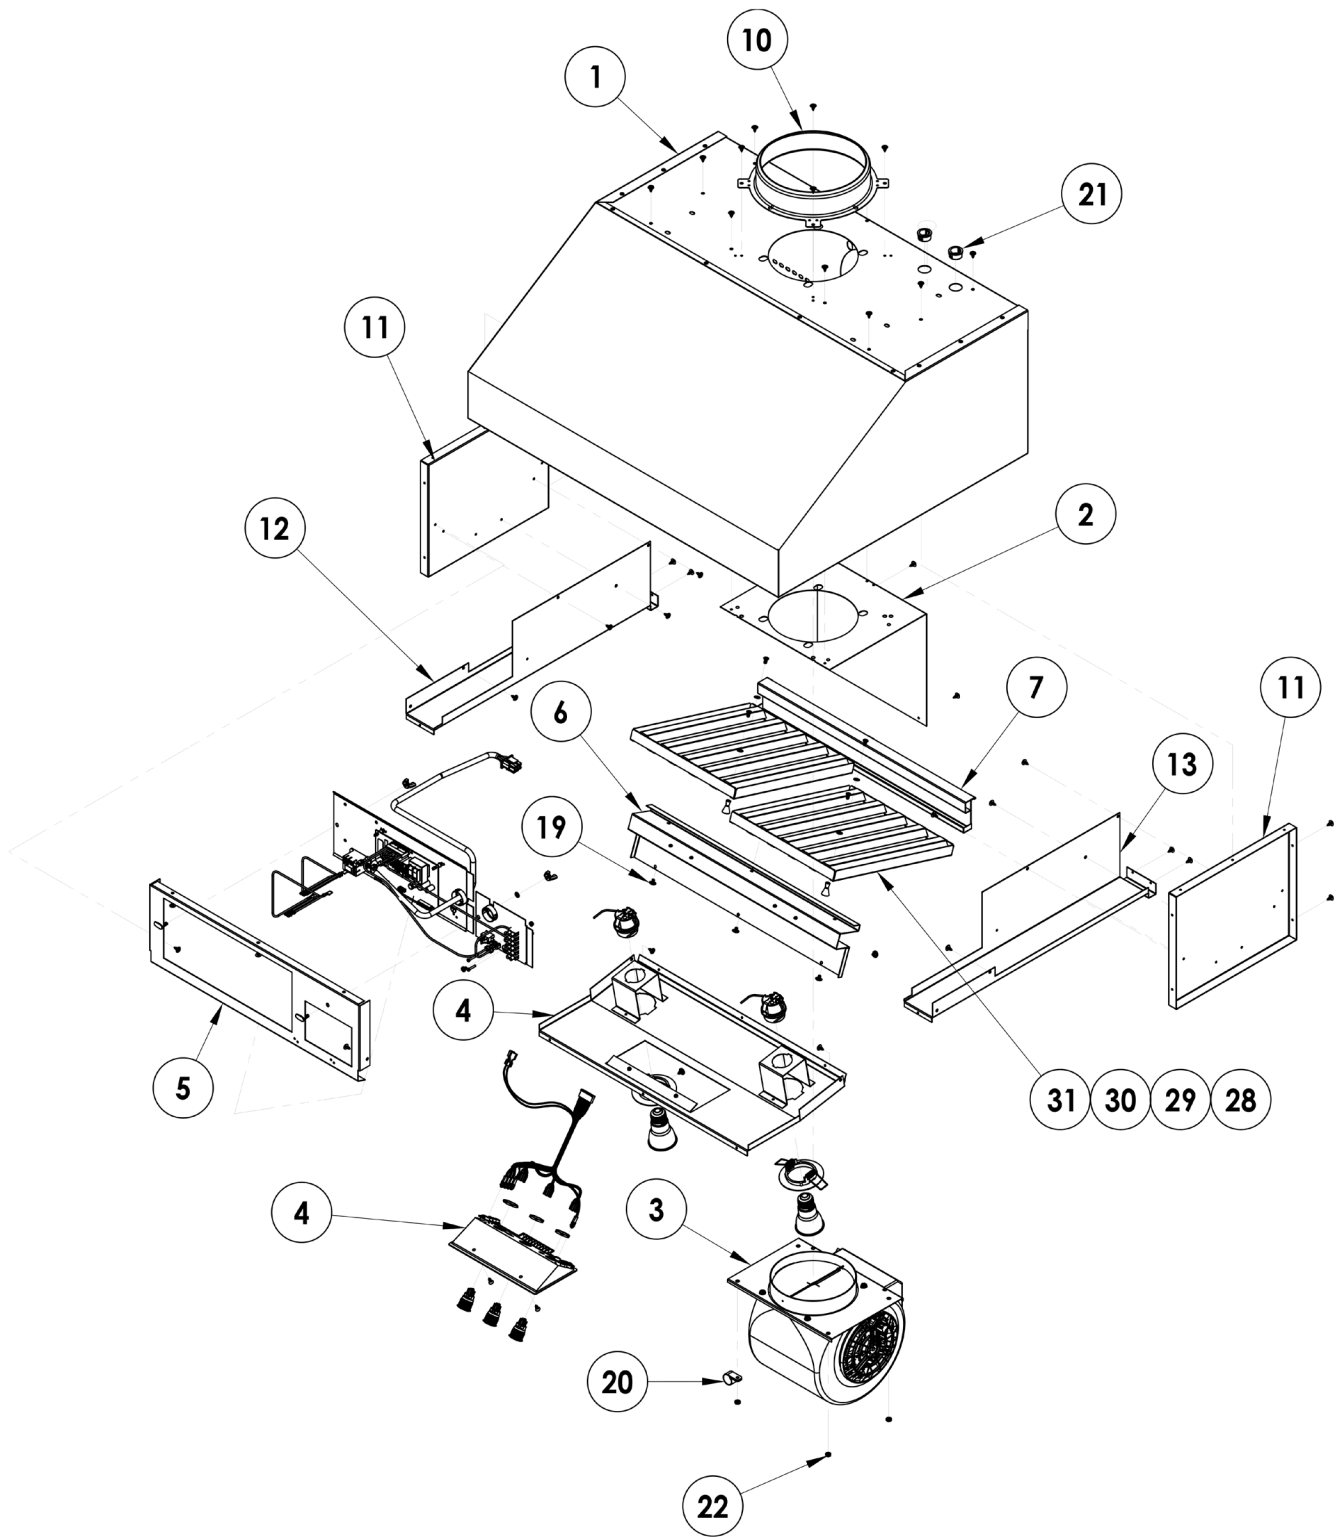

HWHP3012/HWHP3018 Hood Assembly

HWHP3012 Shown (parts list next page)

[Return to Page 1](#)

HWHP3012/HWHP3018 Hood Assembly Parts List

Item	HWHP3012 PN	HWHP3018 PN	Description
1	Not serviceable	Not serviceable	ASSY, CANOPY
2	702452	702423	ASSY, CANOPY, MTG BRKT
3	702453	702718	ASSEMBLY, BLOWER
4	702446AH-01	702446AH-01	ASY, LINER, 30"
5	702469	703003	WELD, INTERIOR PANEL
6	702871	702871	ASSY, 30" REAR LINER
7	702865	702865	WELDMENT, 30" GREASE TRAY
10	101613	101613	COLLAR, DAMPER
11	109144	109114	FRAME, SIDE
12	110148-01	110148-01	TRIM, 30", LH
13	110148-02	110148-02	TRIM, 30", RH
19	102373	102373	SCREW, #8-18 X 1/4"
20	83167	83167	CLAMP, CABLE 3/4"
21	83056	83056	BUSHING HEYCO SB-875-11
22	83308	83308	6-32 KEPS NUT
28	109109	109109	KNOB, BAFFLE
29	109328	109328	SCREW 8-32 X 5/16" PHIL PAN HD
30	83340	83340	#10 LOCK WASHER
31	702495	702495	WELDMENT, BAFFLE

[Return to Page 1](#)