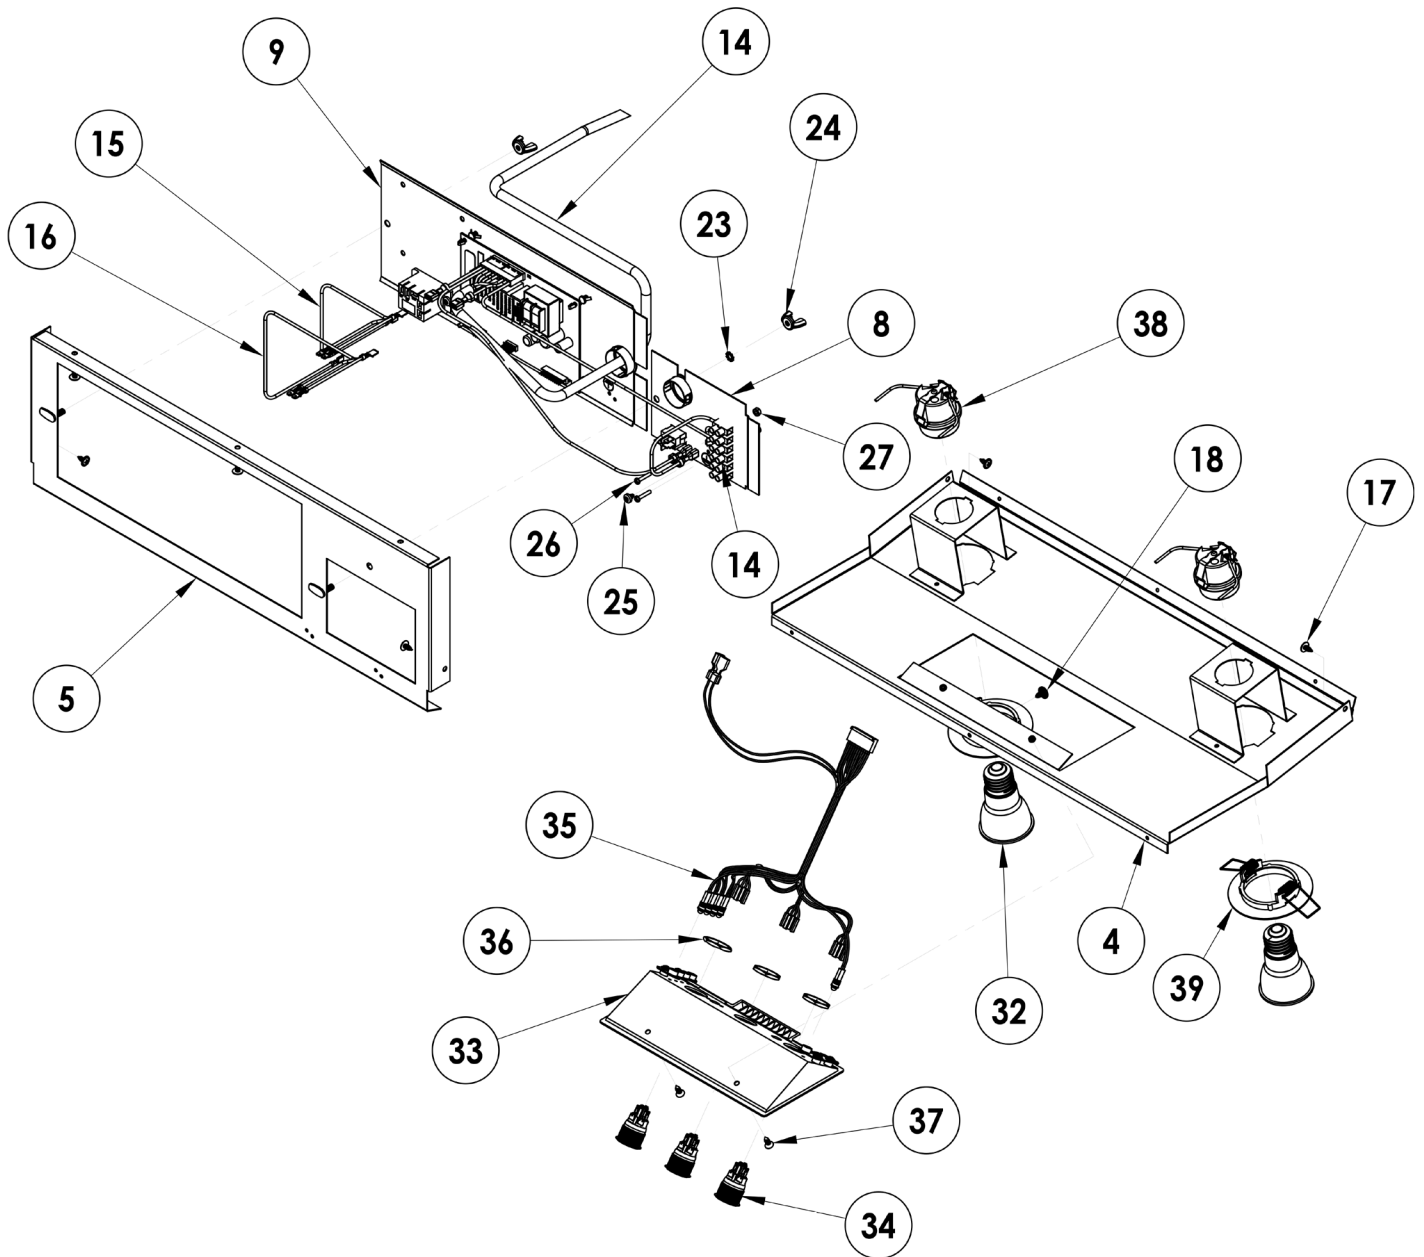

HWHP3012/HWHP3018 Inner Assembly

HWHP3012 Shown (parts list next page)

Return to Page 1

HWHP3012/HWHP3018 Inner Assembly Parts List

Item	HWHP3012 PN	HWHP3018 PN	Description
4	702446AH-01	702446AH-01	ASY, LINER, 30"
5	702469	703003	WELD, INTERIOR PANEL
8	702493	702493	ASSY, TERMINAL BLOCK PLATE
9	702494-01	702494-01	ASSY, CONTROLLER
14	109071	109071	HARNESS, MAIN WIRE, 1-FAN
15	109075	109075	HARNESS, 2-LIGHT HOOD WIRE
16	109075	109075	HARNESS, 2-LIGHT HOOD WIRE
17	83263	83263	SCREW, PHILL, ROUND WASHER, HD.
18	83534	83534	SCREW, #8 X .375, ENAMEL PANEL
23	83334	83334	STARWASHER, #8
24	83035	83035	NUT, WING, #10-24
25	83001	83001	SCREW, PHIL PAN HD, 8 x 1/4"
26	83530	83530	SCREW, PHIL. PAN HD, 4-40 X .625 LG
27	83531	83531	NUT, HEX, KEPS 4-40
32	109253	109253	LIGHT, LED
33	703582	703582	ASSY, CTRL PANEL, WHITE
34	113701	113701	PUSH BUTTON SWITCH, WHITE
35	113789	113789	HARNESS, CTRL PANEL WIRE
36	P/O 113701	P/O 113701	JAM NUT
37	107578	107578	SCREW BP, PHIL, FLT HD, TYPE 1
38	101624	101624	LAMP HOLDER
39	109355S	109355S	TRIM, LAMP, HOODS

[Return to Page 1](#)