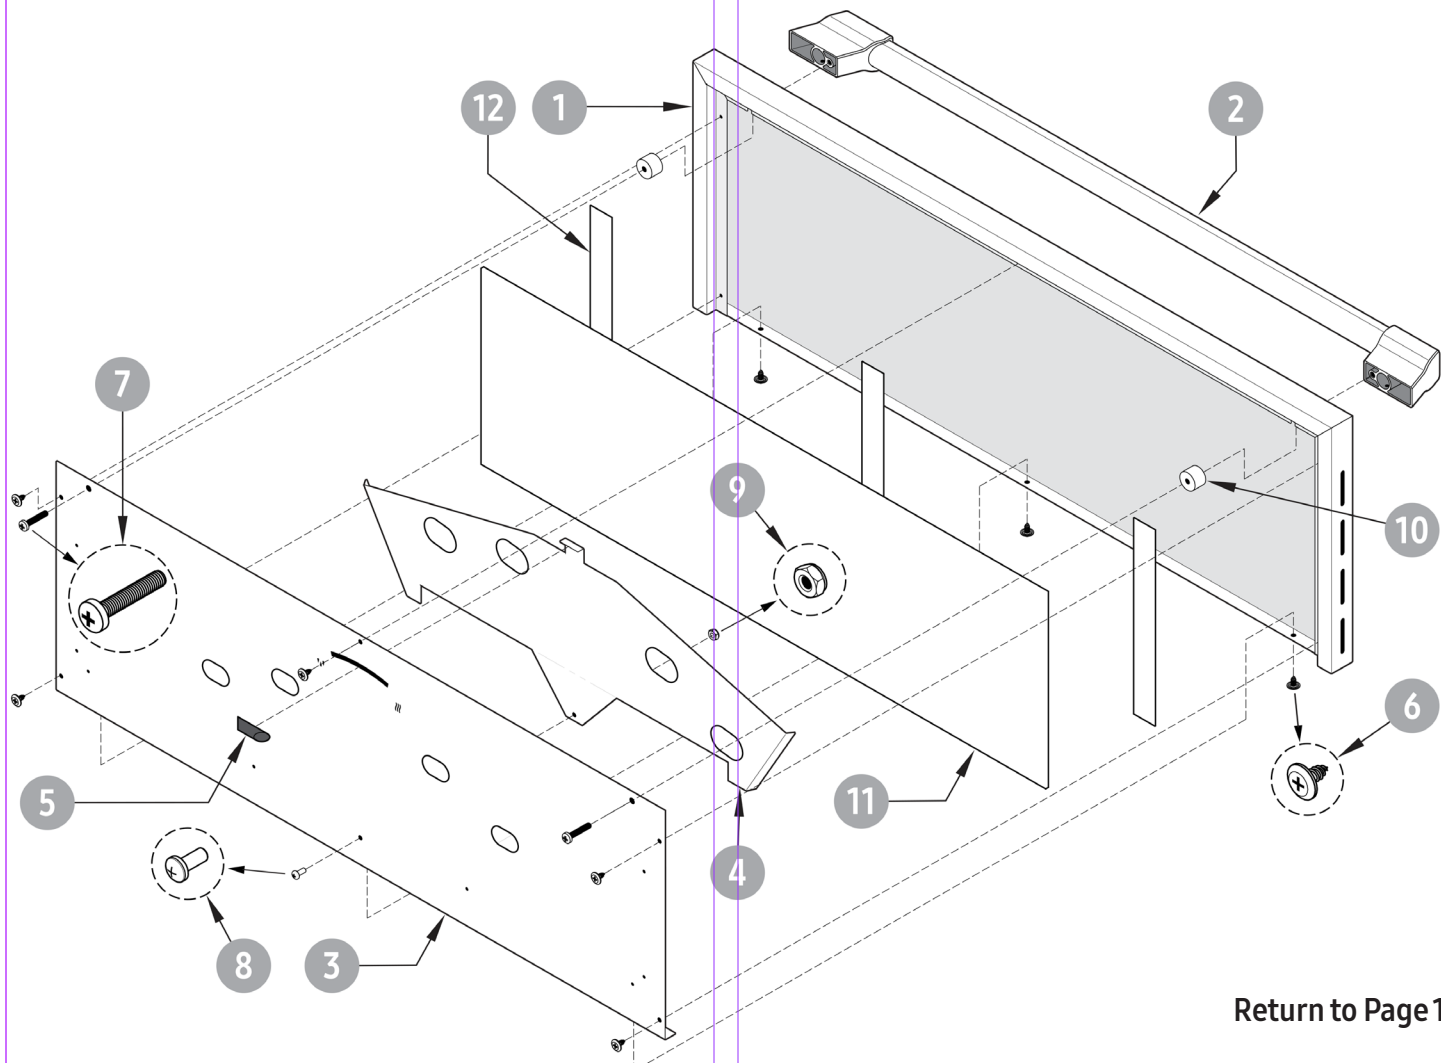

[Return to Page 1](#)

HWD24/27/30 (700592) Drawer Assembly

HWD30 Shown

Item	HWD24 PN	HWD27 PN	HWD30 PN	Description
1	102323AH	101878AH	102324AH	Art Hairline Drawer Wrap
2	700761AH-05	700761AH-06	700761AH-07	Art Hairline Drawer-Front Assembly
3	101885AH	101885AH	101885AH	Art Hairline Right-Hand Slide Rail Racket
4	101886AH	101886AH	101886AH	Art Hairline Left-Hand Slide Rail Racket
5	110167	110167	110167	3.15" Dacor Logo
6	83534	83534	83534	#8 x 3/8" Enamel Panel Screw
7	83652	83652	83652	1/8" Dome-Head Rivet

[Return to Page 1](#)

HWD24/27/30 (700761) Drawer-Front Assembly

HWD30 Shown

Return to Page 1

Item	HWD24 PN	HWD27 PN	HWD30 PN	Description
1	102197AH	102315AH	102314AH	Art Hairline Door Skin
2	702374AH	702376AH-01	702376AH-02	Pro-Slim Door-Handle Assembly
3	102198AH-01E	102198AH-02E	102198AH-03E	Drawer-Backing Panel
4	36454AH	36454AH	36454AH	Art Hairline Moist/Crisp Slide
5	82415B	82415B	82415B	Black Damper Knob
6	83534	83534	83534	#8 x 3/8" Enamel Panel Screw
7	83692	83692	83692	#10 - 32 x 1" Phillips Pan-Head Screw
8	83358	83358	83358	#8 - 32 x 3/8" Screw
9	106078	106078	106078	#8 - 32 Nylon Locking Hex Nut
10	92126	92126	92126	Door Spacer
11	103626	103627	103628	Drawer Glass
12	92387	92387	92387	Double-Sided, Very-High-Bond Tape
13	103488	103488	103488	Instant Adhesive