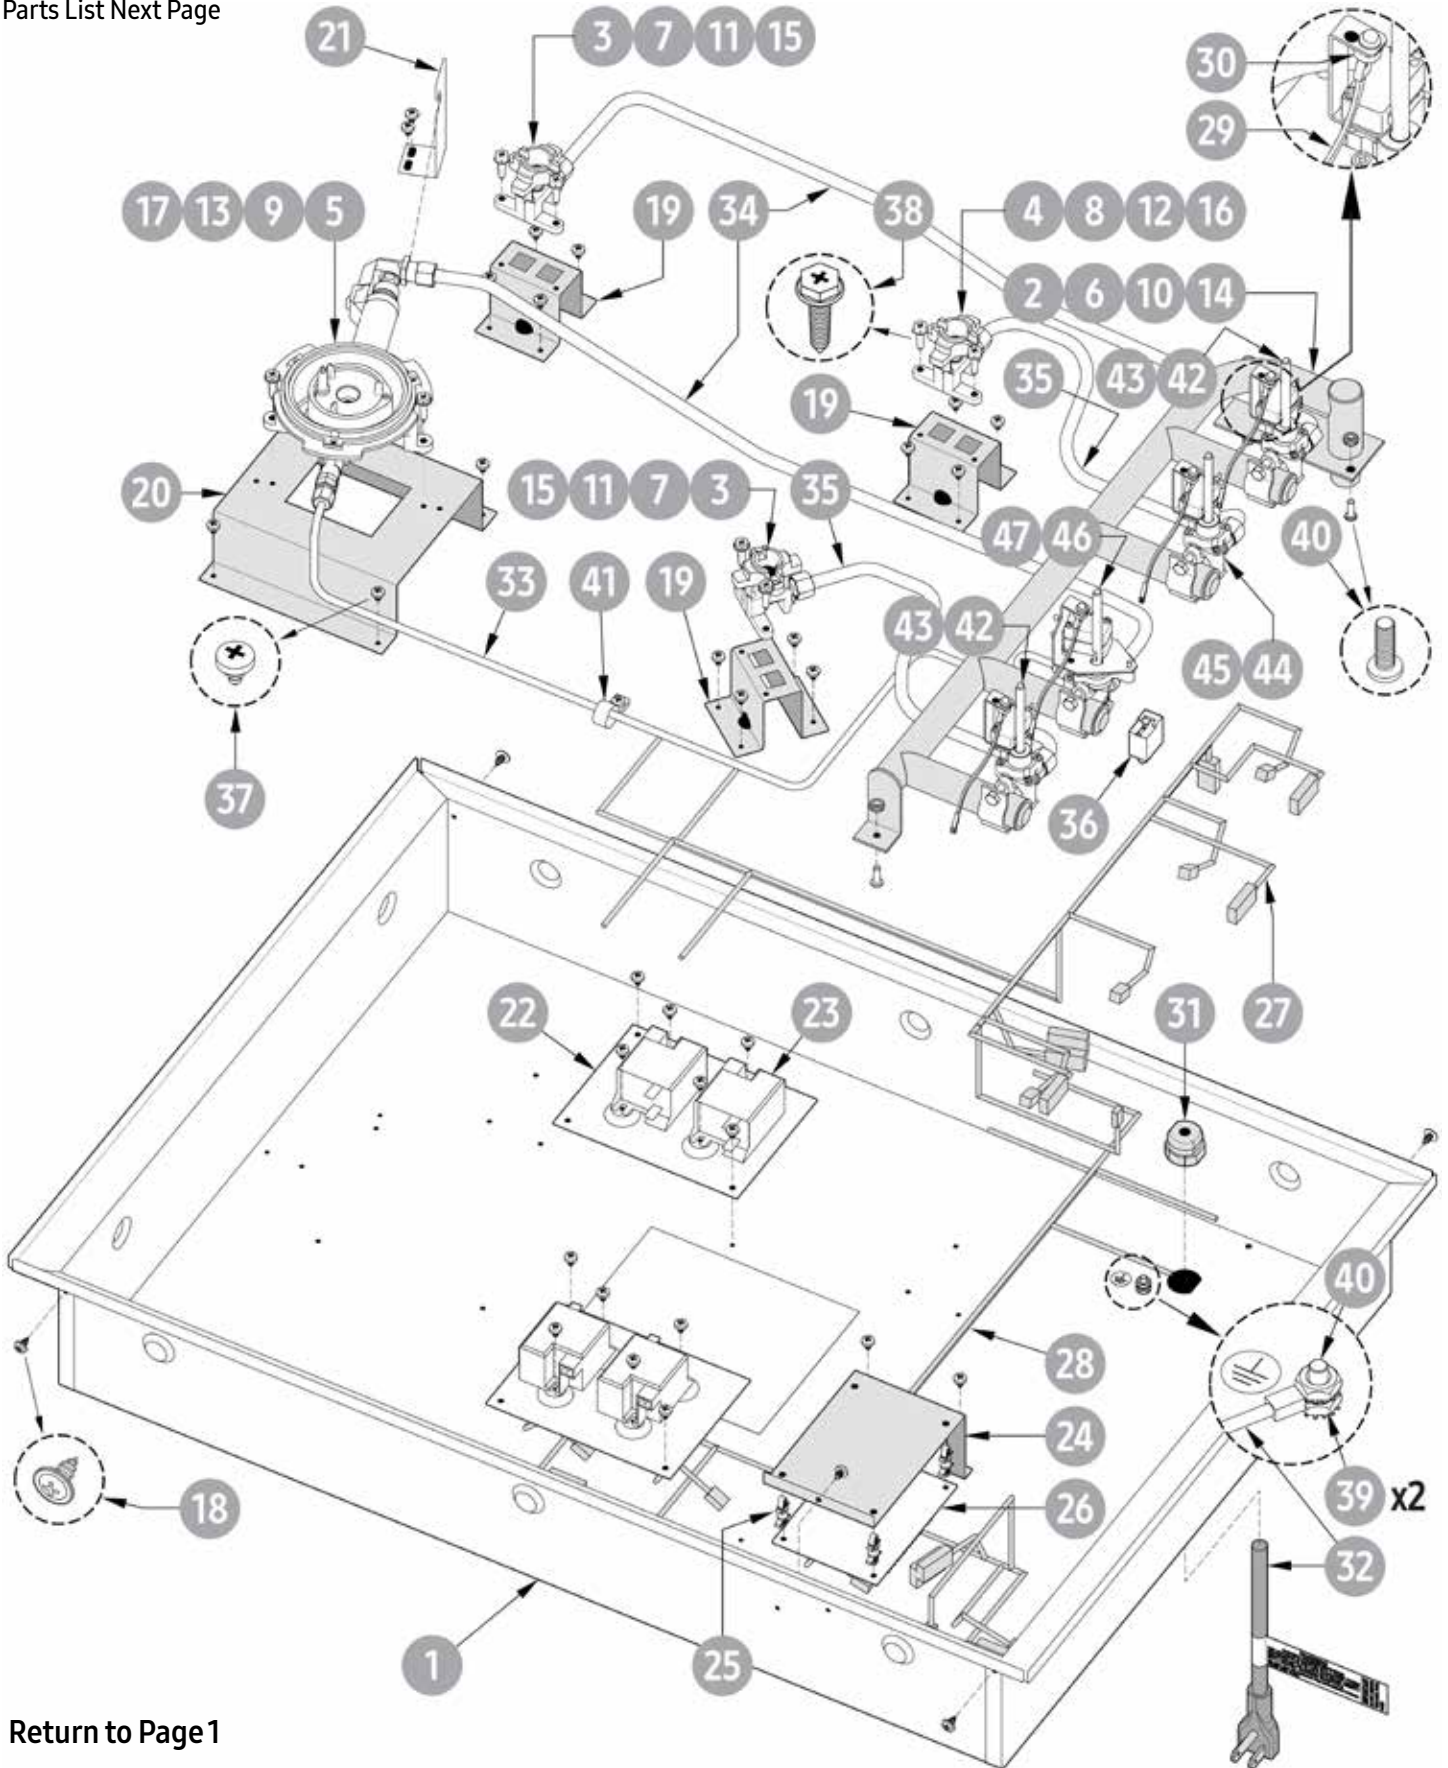

HPCT304 Chassis Assembly

Parts List Next Page

Return to Page 1

HPCT304 Chassis-Assembly Parts List

Item	Part No.	Description
1	46121	Chassis
2	701422-01	Manifold Assembly
3	72806NG	B-Single Jet Holder
4	72809NG	C-Single Jet Holder
5	103743-01	C-Dual Burner Base (natural gas)
6	701422-02	Manifold Assembly
7	72806LP	B-Single Jet Holder
8	72809LP	C-Single Jet Holder
9	103743-02	C-Dual Burner Base (liquid propane)
10	701422-03	Manifold Assembly
11	72806NGH	B-Single Jet Holder
12	72809NGH	C-Single Jet Holder
13	103743-03	C-Dual Burner Base (natural gas/high-altitude)
14	701422-04	Manifold Assembly
15	72806LPH	B-Single Jet Holder
16	72809LPH	C-Single Jet Holder
17	103743-04	C-Dual Burner Base (liquid propane/high-altitude)
18	83263	Round-Washer-Head Phillips Screw
19	46319	Base-Bracket Jet Holder
20	46286	Dual-Burner Support Channel
21	106961	Burner-Support Bracket
22	46297	Igniter Mounting Plate
23	72634	Re-ignition Module
24	104165	LED Isolation Bracket

Item	Part No.	Description
25	83538	Nylon PCB Support
26	106104	LED Isolator Board
27	103792	Wire Harness 110 VAC
28	103793	Wire Harness 5 VDC
29	113612	Brighter LED/Socket Assembly
30	103757	LED Retaining Ring
31	83141	Strain-Relief Bushing
32	72765	Flat-Plug Power-Supply Cord
33	107145	$\frac{3}{16}$" Cooktop Flex Tube 27" L
34	108565	$\frac{5}{16}$" Cooktop Flex Tube 26" L
35	108564	$\frac{5}{16}$" Cooktop Flex Tube 15" L
36	703542	Indicator White-Light Assembly
37	83001	#8 x $\frac{1}{4}$" Phillips Pan-Head Screw
38	83700	#10 x $\frac{3}{4}$" Phillips Screw
39	83048	#8-32 Hex Keps Nut
40	83572	#8-32 x .5" Screw
41	82400	Cable Clamp
42	66953NG	9500 BTU Valve Natural Gas (Left-Rear/Right-Front Burner)
43	66953LP	9500 BTU Valve Liquid Propane (Left-Rear/Right-Front Burner)
44	66971NG	12,500 BTU Valve Natural Gas (Right-Rear Burner)
45	66971LP	12,500 BTU Valve Liquid Propane (Right-Rear Burner)
46	66033NG	15,000 BTU Valve Natural Gas (Left-Front Burner)
47	66033LP	15,000 BTU Valve Liquid Propane (Left-Front Burner)