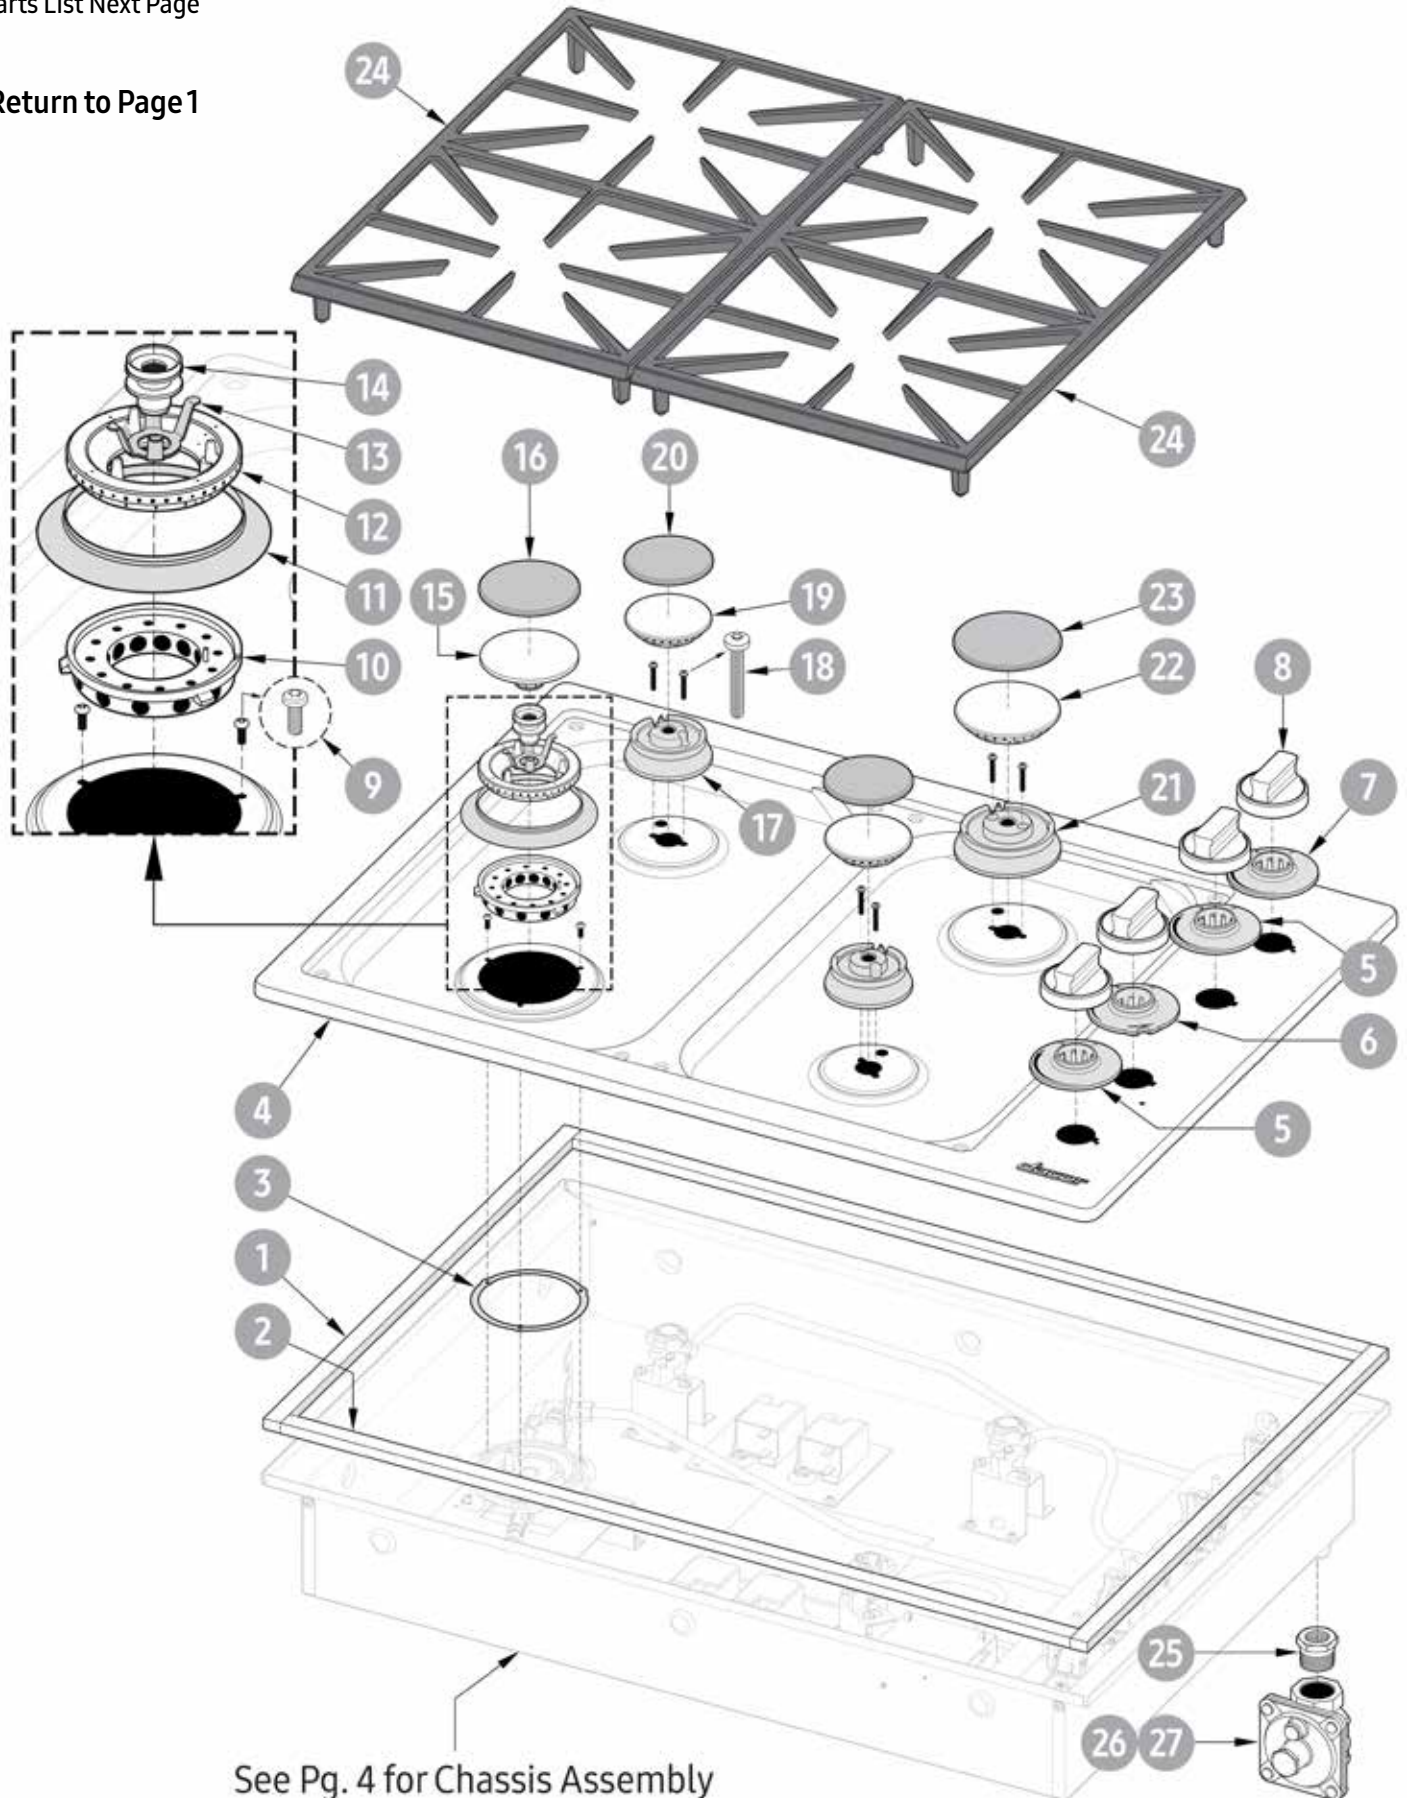

# PARTS CATALOG

# HPCT304 Cooktop Assembly

Parts List Next Page

Return to Page 1

## HPCT304 Cooktop-Assembly Parts List

Item	Part No.	Description
1	92310-001	Top Frame/Chassis Foam Gasket (side)
2	92310-002	Top Frame/Chassis Foam Gasket (front/rear)
3	76452	C-Dual Base/Top Frame Graphite Gasket
4	703579	Stainless-Steel Grained Top Frame (w/60mm Heritage Logo)
5	108924-02	Spill Protector (right burner)
6	108925-02	Spill Protector (with SIMMER)
7	108924-03	Spill Protector (left burner)
8	109321	Illuminated Knob
9	83707	Pan Head Torx Screw
10	92388	C-Cross Ring Assembly
11	92459	C-Dual Cross Ring Skirt
12	103736	C-Dual Burner Head
13	103748	C-Dual Retaining Cup
14	103801	C-Dual Inner Burner Base
15	92460	C-Dual Flat Top Cap
16	92231	Top-Cap Cover
17	700174	B-Single Burner-Base Assembly
18	83716	Pan Head Torx Screw
19	103735	B-Single Burner Head
20	92235	Burner-Head Cover
21	700175	C-Single Burner-Base Assembly
22	103737	C-Single Burner Head
23	92236	Burner-Head Cover
24	108900MB	12" x 20" Grate
25	83458	Reducer Bushing
26	62834	Maxitrol RV48CL 5" WC Natural-Gas Regulator
27	72980	10" Liquid Propane Regulator