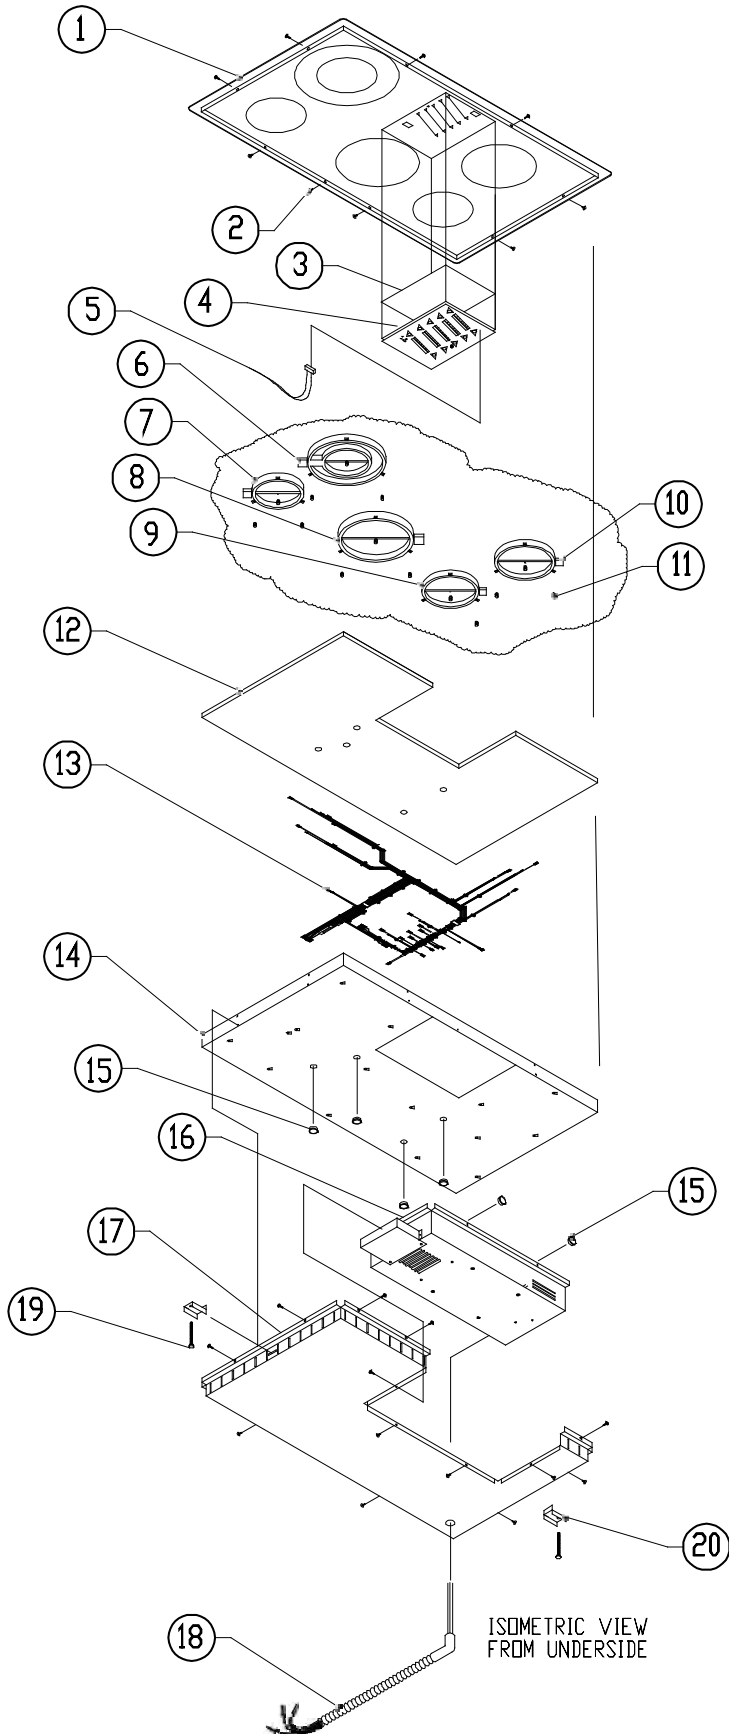

The Life of the Kitchen.®

A faded background image of a kitchen featuring a Dacor electric cooktop. The cooktop is white with a stainless steel finish and has a white bowl on it. The kitchen includes wooden cabinets and a countertop with various items like a coffee maker and a toaster.

**PARTS
CATALOG**

ETT365-1 Electric Cooktop

Page #	Description
2	ETT365-1 Assembly
3	ETT365-1 Parts

NOTE: This Parts Catalog section does not apply to cooktop models ending with -2. See separate Parts Catalog section for ETT365-2.

Revised 09-27-2013

ETT365-1 Cooktop Assembly

ETT365-1 Cooktop Parts

Ref #	Description	Part #
1	Cooktop Top Glass Panel, Model ETT365-1B	66949B
	Cooktop Top Glass Panel, ModelS ETT365-1BG	66947BG
	Cooktop Top Glass Panel, ModelS ETT365-1RF	66947RF
	Cooktop Top Glass Panel, Model ETT365-1S	66952S
2	Screw, Phil TRS, #8 X 3/8"	83024
3	Touchpad Adhesive	83372
4	Touch Board, Lower	72513
5	ETT Ribbon Cable	62063
6	Element, Dual*	700411-03*
7	Heater, Series 8, 1200w*	66128*
8	Heater, Series 8, 2100w*	66132*
9	Heater, Series 8, 1500w*	66129*
10	Heater, Series 8, 1800w*	66130*
11	Spring, Heater	100644
12	Insulation Blanket	80209
13	Wiring Harness	72631
14	Chassis Weldment	27480
15	Heyco Bushing SB-875-11	83056
16	Control Box Assembly	13693
17	Heat Shield Assembly	27254
18	Conduit Service Kit**	66798**
19	1/4-20 x 3.50 Hex Head Bolt	83065
20	Hold Down Bracket	27251
21	Screw, Phil Trs Hd, #10 X 1/2"	83022
22	Terminal Block Screws	83326
23	Terminal Block	62052
24	Nut, Keps, #10-24	83009
25	Power Board	72512
26	Cooling Fan	62077
27	Control Box Air Baffle	36437
28	Fan Mounting Bracket	36459
29	Air Duct	36488
30	Control Box Weldment	27669
* For complete element kit, order PN 62793		
** Includes conduit, elbow, wires and terminals		