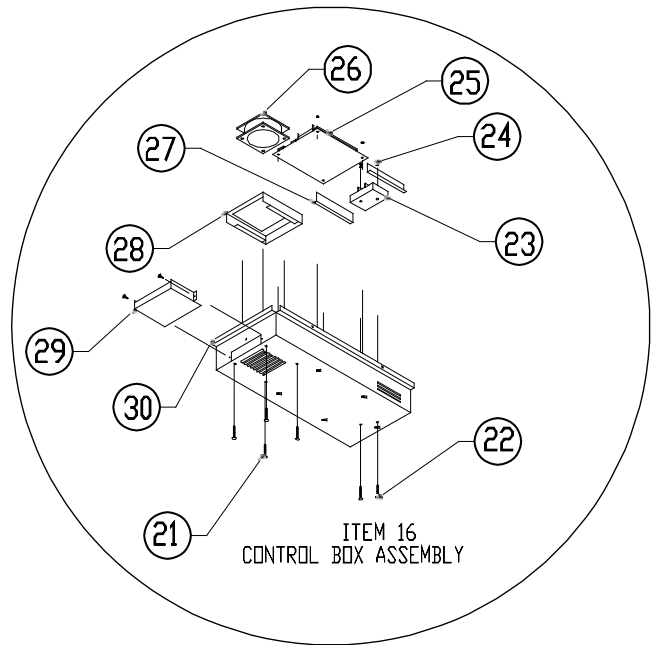

**PARTS
CATALOG**

ETT365-1 Electric Cooktop

Page #	Description
2	ETT365-1 Assembly
3	ETT365-1 Parts

NOTE: This Parts Catalog section does not apply to cooktop models ending with -2. See separate Parts Catalog section for ETT365-2.

Revised 09-27-2013

ETT365-1 Cooktop Assembly

ETT365-1 Cooktop Parts

Ref #	Description	Part #
1	Cooktop Top Glass Panel, Model ETT365-1B	66949B
	Cooktop Top Glass Panel, ModelS ETT365-1BG	66947BG
	Cooktop Top Glass Panel, ModelS ETT365-1RF	66947RF
	Cooktop Top Glass Panel, Model ETT365-1S	66952S
2	Screw, Phil TRS, #8 X 3/8"	83024
3	Touchpad Adhesive	83372
4	Touch Board, Lower	72513
5	ETT Ribbon Cable	62063
6	Element, Dual*	700411-03*
7	Heater, Series 8, 1200w*	66128*
8	Heater, Series 8, 2100w*	66132*
9	Heater, Series 8, 1500w*	66129*
10	Heater, Series 8, 1800w*	66130*
11	Spring, Heater	100644
12	Insulation Blanket	80209
13	Wiring Harness	72631
14	Chassis Weldment	27480
15	Heyco Bushing SB-875-11	83056
16	Control Box Assembly	13693
17	Heat Shield Assembly	27254
18	Conduit Service Kit**	66798**
19	1/4-20 x 3.50 Hex Head Bolt	83065
20	Hold Down Bracket	27251
21	Screw, Phil Trs Hd, #10 X 1/2"	83022
22	Terminal Block Screws	83326
23	Terminal Block	62052
24	Nut, Keps, #10-24	83009
25	Power Board	72512
26	Cooling Fan	62077
27	Control Box Air Baffle	36437
28	Fan Mounting Bracket	36459
29	Air Duct	36488
30	Control Box Weldment	27669
* For complete element kit, order PN 62793		
** Includes conduit, elbow, wires and terminals		