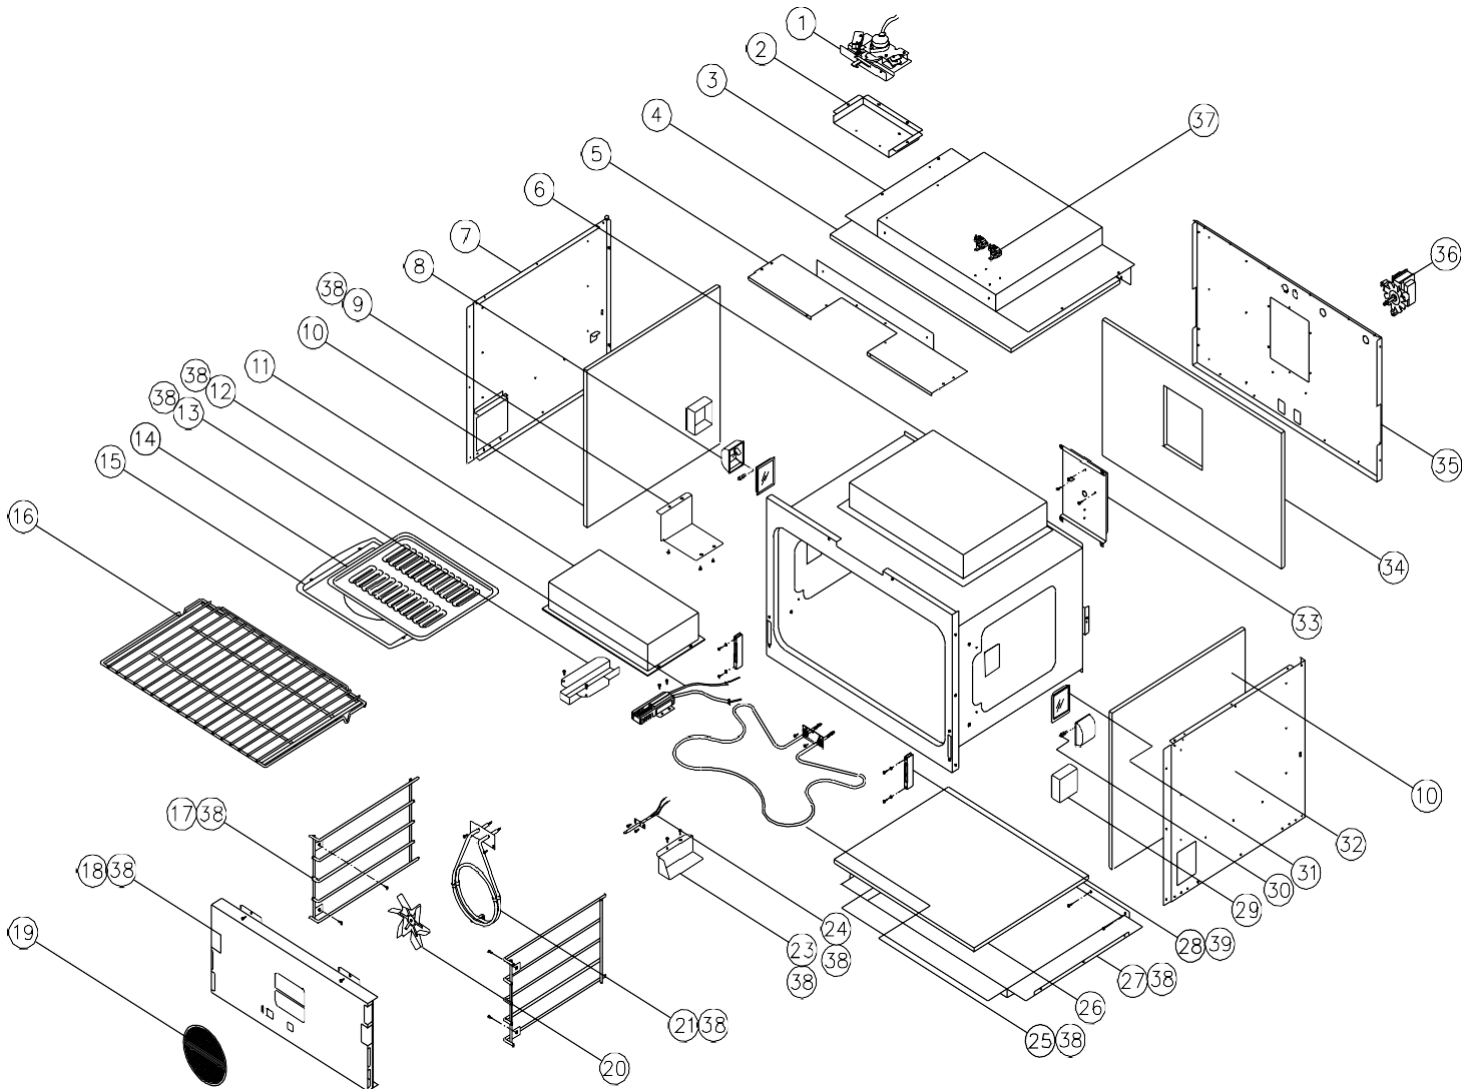

ERSD36 Range Oven Cell Assembly (later)

ITEM	PART #	DESCRIPTION	ITEM	PART #	DESCRIPTION
1	86166	DOOR LATCH MECHANISM	19	82891	CONVECTION FILTER
2	26598	LATCH PLATE	20	82651	FAN BLADE
3	26806	CASE TOP REAR	21	82377	CONVECTION ELEMENT, 2200W
4	80030	INSULATION, TOP REAR	23	26442BP	SENSOR SHIELD
5	26873	CASE TOP FRONT	24	62593	TEMPERATURE SENSOR
6	27412BP	OVEN CELL	25	62601	BAKE ELEMENT, 4000W
7	27530	CASE SIDE LEFT	26	80040	INSULATION, CASE BOTTOM
8	62175	HALOGEN LIGHT ASSEMBLY	27	26974	CASE BOTTOM
9	36098	SHIELD, VENTURI TUBE	28	62075	HINGE RECEPTACLE
10	80032	INSULATION, CELL SIDE	29	36105	HEAT SHIELD, OVEN LIGHT
11	62262	IR BROILER	30	86573	HALOGEN BULB, 10W
12	82473	HOT SURFACE IGNITOR	31	86574	HALOGEN LIGHT SHIELD
13	36139	IGNITOR SHIELD, IR BROILER	32	27529	CASE SIDE, RIGHT
14	82106	PLATED GRILL - BROILER PAN	33	27470	CONVECTION MTR MOUNT PLATE
15	82107	PORCELAIN PAN	34	80031	INSULATION, CASE BACK
16	62297	OVEN RACK	35	26882	CASE BACK
17	62273	SUPPORT RACK	36	82647	CONVECTION MOTOR
18	26967BP	CONVECTION BAFFLE	37	82987	THERMAL SW, HI TEMP CUT-OUT
			38	83534	SCREW, WAFER HD, #8 X 3/8"
			39	83420	SCREW, BTN HD, #10-32 X .50"