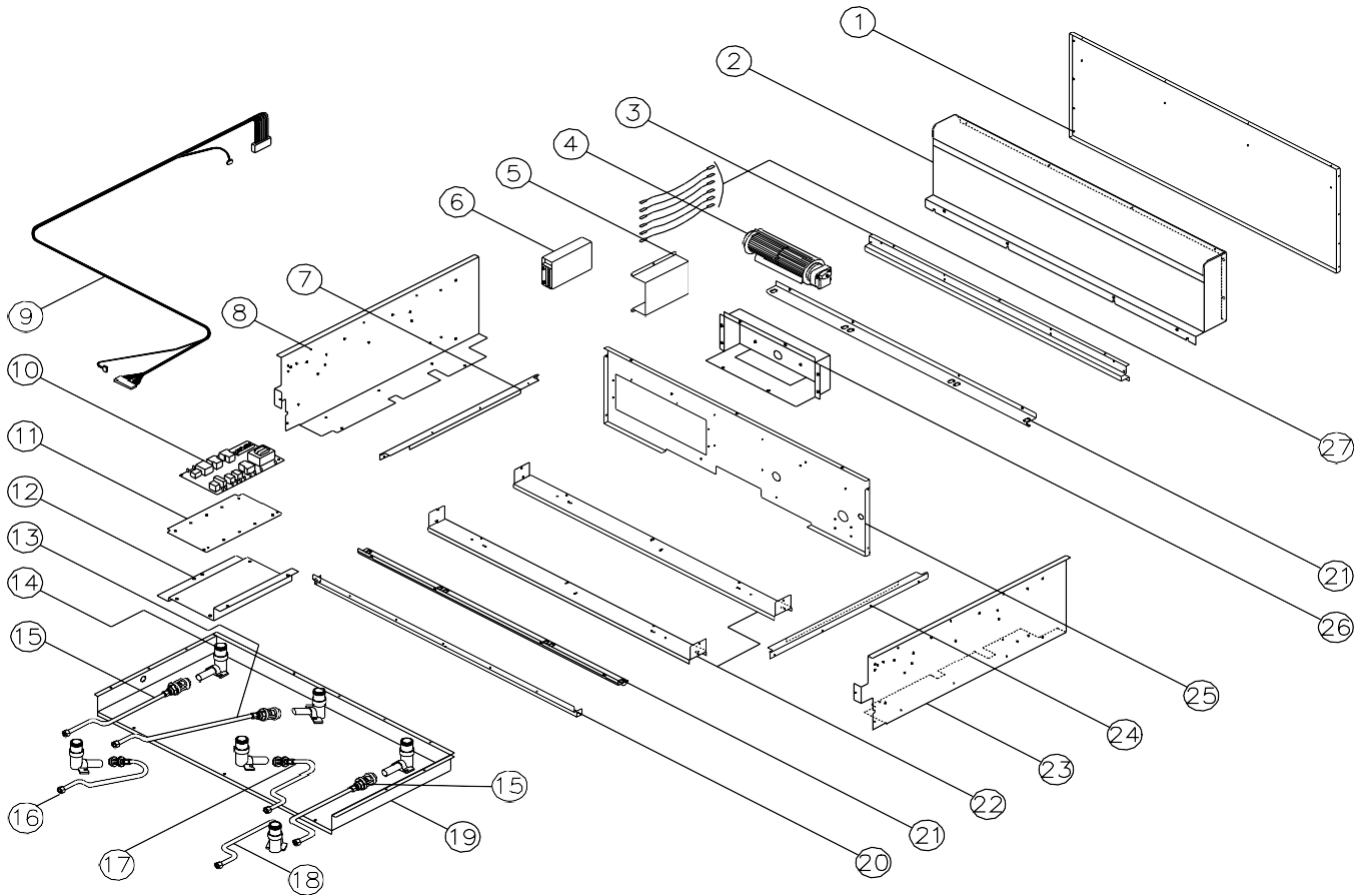

ERSD36 Range Gas Tubing Assembly

Item	Part #	Description
1	36024	BACK COVER, TOP 9"
2	13346	BACKSPLASH 3"
*	13327	BACKSPLASH 9"
*	13358	BACKSPLASH 24"
3	78477	CHANNEL MTG
4	82347	COOLING FAN
5	26874	BRKT, IGNITOR
6	86528	IGNITION MODULE, 6 PT
7	36036	SIDE SUPPORT, SPILL TRAY - LH
8	26924	SIDE SUPPORT, LH-ERSD36
9	86938	HARNESS ASSEMBLY
10	92028	RELAY, PCB RANGE. 105 C
11	26072	PCB MTG PLATE
12	36026	SUPPORT, RELAY PCB
13	62363	BURNER TUBE, #3 LP
*	62338	BURNER TUBE, #3 NG
14	62348	BURNER BASE
15	62372	BURNER TUBE, #1 LP
*	62336	BURNER TUBE, #1 NG
16	62369	BURNER TUBE, #2 LP
*	62337	BURNER TUBE, #2 NG
17	62366	BURNER TUBE, #4 LP
*	62339	BURNER TUBE, #4 NG
18	62375	BURNER TUBE, #5 LP
*	62340	BURNER TUBE, #5 NG
19	36109	CHASSIS RIGHT 36191 CHASSIS LEFT

Item	Part #	Description
20	26929	ANGLE, FRONT SUPPORT
21	36018	GRATE SUPPORT
22	26928	CHANNEL, BURNER SUPPORT
23	26923	SIDE SUPPORT, RH ERSD36
24	36035	SIDE SUPPORT, SPILL TRAY, RH
25	36025	REAR PANEL
26	26971	BRACKET, COOLING FAN
27	62817	IGNITOR WIRES
28	62405	BURNER TUBE, #6 LP
*	62404	BURNER TUBE, #6 NG
**	82151	TERMINAL BLOCK

HIGH ALTITUDE ASSEMBLY

13	62364	BURNER TUBE, #3 NG/HA
*	62365	BURNER TUBE, #3 LP/HA
15	62373	BURNER TUBE, #1 NG/HA
*	62374	BURNER TUBE, #1 LP/HA
16	62370	BURNER TUBE, #2 NG/HA
*	62371	BURNER TUBE, #2 LP/HA
17	62367	BURNER TUBE, #4 NG/HA
*	62368	BURNER TUBE, #4 LP/HA
18	62376	BURNER TUBE, #5 NG/HA
*	62377	BURNER TUBE, #4 LP/HA
28	62406	BURNER TUBE, #6 NG/H
*	62407	BURNER TUBE, #6 LP/H