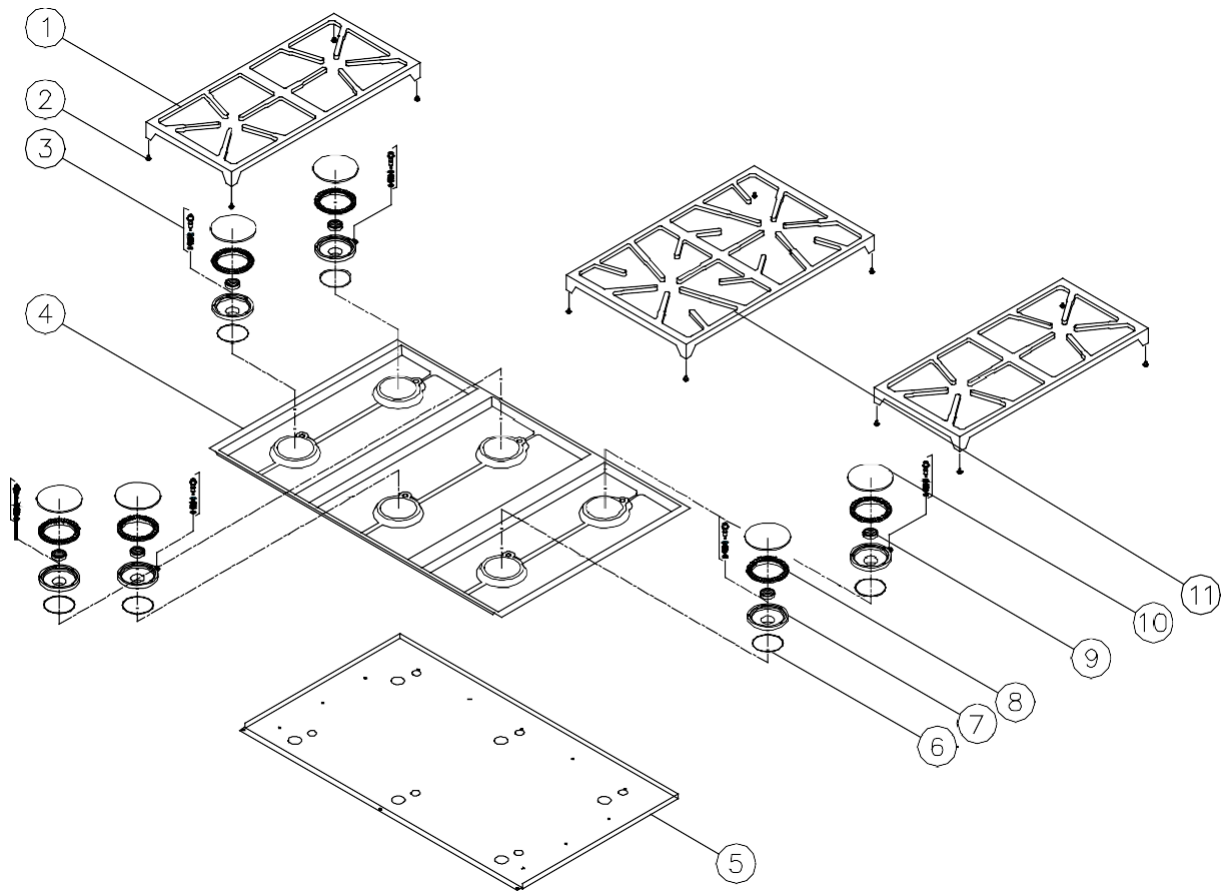

ERSD36 Range Top Frame Assembly

Item	Part #	Description
1	62221BM	Grate 10"
2	86474	Grate Support Pad
3	66281	Igniter Assembly
4	26959BP	Spill Tray
5	36186	Heat Shield, Spill Tray
6	86395	O-Ring, "D" Burner Head
7	82563	Burner Head, "D" Burner
8	82564	Burner Ring
9	86405	Brass Nut
10	62022BM	Burner Cap, "D" Burner
11	82368BM	Grate 14"

Part no longer available? Contact Dacor: (800) 793-0093 ex. 3814