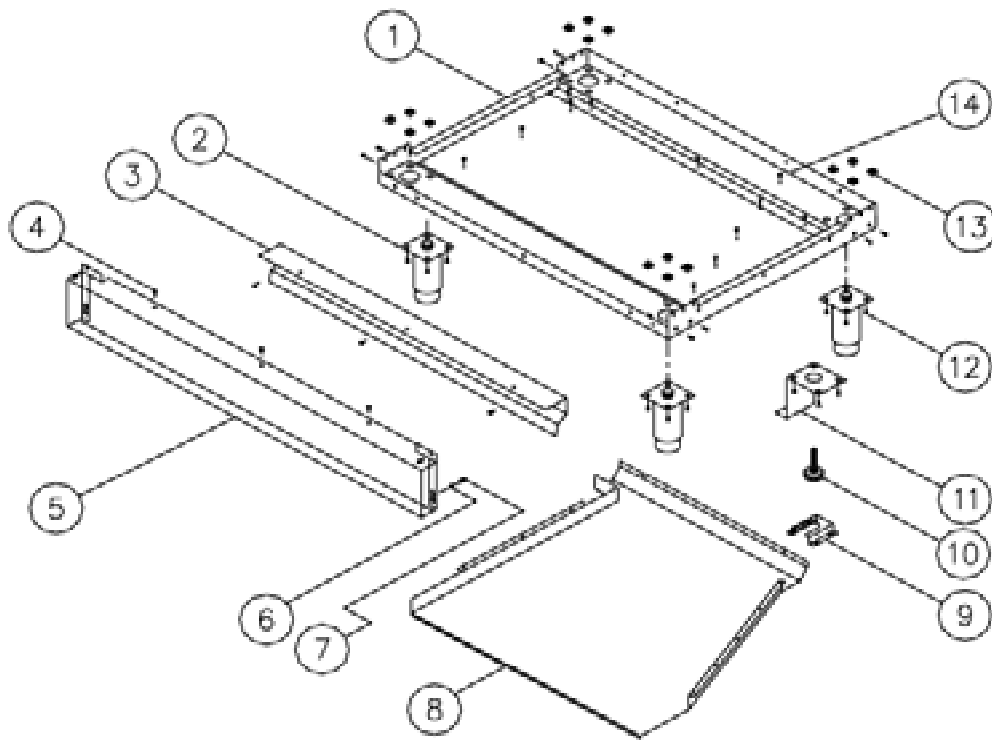

Part no longer available? Contact Dacor: (800) 793-0093 ex. 3814

ERSD36 Range Oven Case Assembly

Item	Part #	Description
1	36021	EXHAUST DUCT COVER
2	36019	EXHAUST DUCT
3	36077	BACK PANEL
4	26914	SIDE PANEL - LH
5	36008	RACEWAY SIDE PANEL
6	36086	FACE FRAME
7	36008	RACEWAY SIDE PANEL
8	26913	SIDE PANEL - R H
9	36051	FLUE DUCT FRONT SHIELD
10	36075BP	FLUE DUCT, BASE
11	36131BP	FLUE DUCT, COVER
12	78557	FLUE DUCT COVER

Part no longer available? Contact Dacor: (800) 793-0093 ex. 3814

ERSD36 Range Base Assembly

ITEM	PART #	DESCRIPTION
1	13179	BASE ASSY
2	700000	ADJUSTABLE LEG
3	36165	EXHAUST DEFLECTOR
4	83534	SCREW, WAFER HD #8 X 3/8"
5	26922	KICK PANEL
6	83308	6-32 KEPS NUT
7	83412	BALL STUD EXTENDED
8	27373	EXHAUST DUCT ASSEMBLY
9	26041	ANTI-TIP BRACKET
10	83034	LEVELER, ANTI TIP BRACKET
11	27274	ANTI-TIP BRACKET ASSEMBLY
12	83397	SCREW, CAP 1/4-20 X 5/8
13	83398	NUT, RETAINER 1/4 - 20
14	83023	SCREW, SLOT HWH, #10 X 3/8"
**	66813	PLASTIC LEG INSERT

Part no longer available? Contact Dacor: (800) 793-0093 ex. 3814

ERSD36 Range Control Panel Assembly

ITEM	PART #	DESCRIPTION
1	62707	OVEN CONTROL
2	62309	MEMBRANE (TOUCH PAD; BLACK)
3	13178	CONTROL PANEL ASSEMBLY
4	62020C	TRIM RING, CHROME
5	62021B	KNOB
6	83026	SCREW, 10 X 3/4"
7	26918	SIDE FRAME, RH
8	86570	BULLNOSE ASSEMBLY
9	83571	SCREW WASHER HEAD 8 X 3/8"
10	26950	INTAKE GRILL
11	26919	SIDE FRAME, LH
12	83534	SCREW, WAFER HEAD, 8 X 3/8"
13	82086	INDICATOR LIGHT, BLUE NEON
14	83308	6-32 KEPS NUT