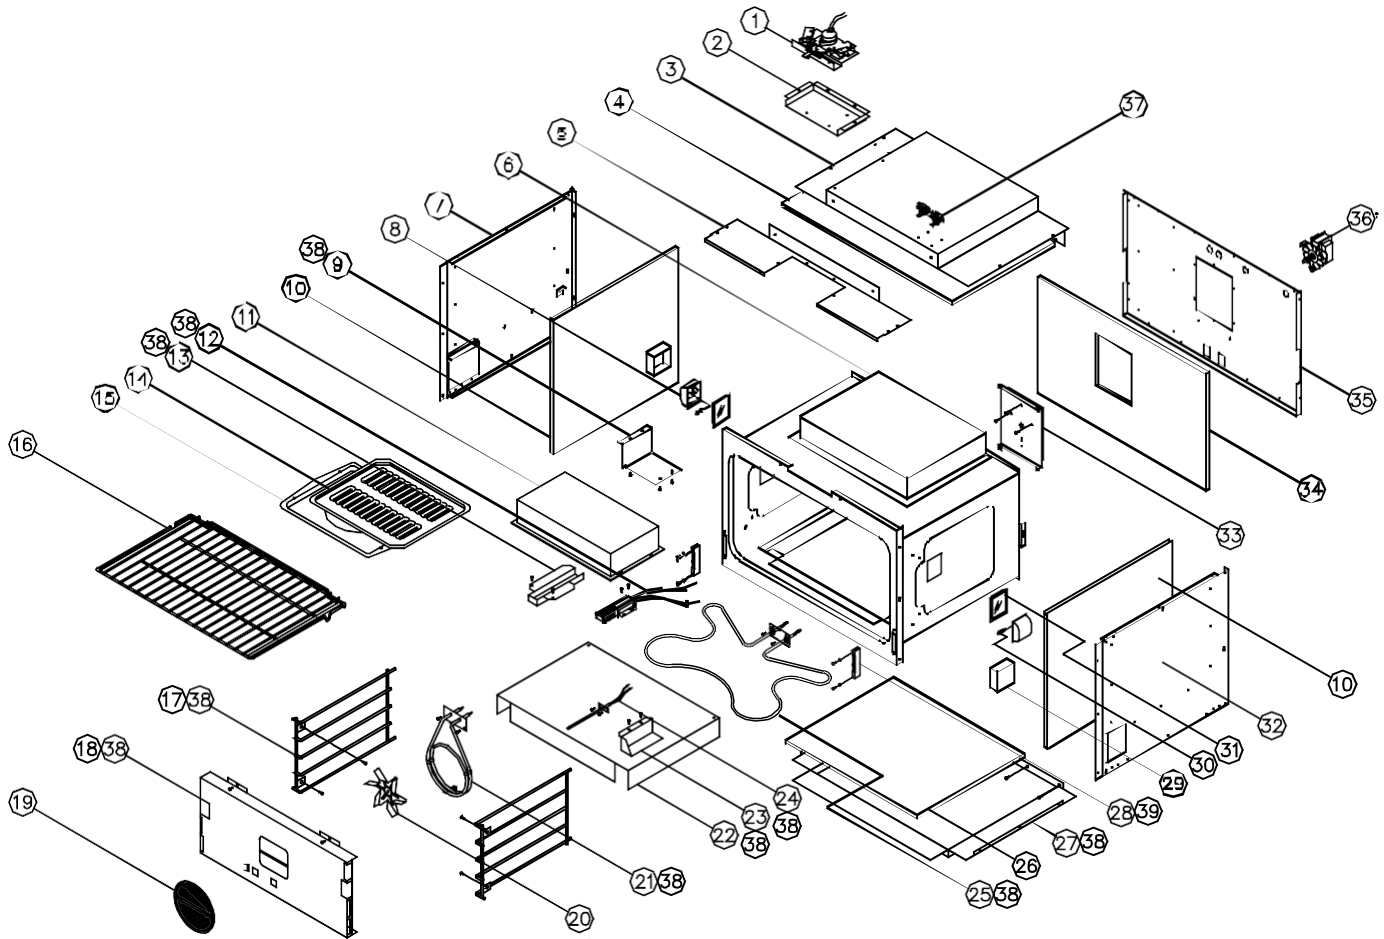

Part no longer available? Contact Dacor: (800) 793-0093 ex. 3814

ERSD36 Range Control Panel Assembly

ITEM	PART #	DESCRIPTION
1	62707	OVEN CONTROL
2	62309	MEMBRANE (TOUCH PAD; BLACK)
3	13178	CONTROL PANEL ASSEMBLY
4	62020C	TRIM RING, CHROME
5	62021B	KNOB
6	83026	SCREW, 10 X 3/4"
7	26918	SIDE FRAME, RH
8	86570	BULLNOSE ASSEMBLY
9	83571	SCREW WASHER HEAD 8 X 3/8"
10	26950	INTAKE GRILL
11	26919	SIDE FRAME, LH
12	83534	SCREW, WAFER HEAD, 8 X 3/8"
13	82086	INDICATOR LIGHT, BLUE NEON
14	83308	6-32 KEPS NUT

Part no longer available? Contact Dacor: (800) 793-0093 ex. 3814

ERSD36 Range Oven Cell Assembly (early)

tem	Part #	Description	tem	Part #	Description
	86166	Door Latch	2	82377	Convection Element 2200W
2	26598	Latch Plate	22	26957BP	Bake Pan, Black Porcelain
3	26806	Case Top, Rear	23	26442BP	Sensor Shield
4	80030	Insulation, Cell Top		86949	Sensor Harness
5	26873	Case Top. Front	24	86663	Temperature Sensor
6	N/A	Oven Cel	25	62602	Bake Element, 4600W
7	27530	Case Side, Left	26	80040	Insulation, Case Bottom
8	62175	Halogen Light Assembly	27	26974	Case Bottom
9	36098	Venturi Tube Shield	28	62075	Door Hinge Receptacle
10	80032	Insulation, Cell Side	29	36105	Heat Shield, Oven Light
1	62262	R Broiler	30	86573	Halogen Bulb
12	82473	Hot Surface Igniter	3	86574	Halogen Light Shield
13	36139	Igniter SHield, IR Broiler	32	27529	Case Side Right
14	82106	Plated Grill, Broiler Pan	33	27470	Conv Mtr Mtg Plate
15	82107	Porcelain Pan	34	8003	Insulation, Case Back
16	62297	Oven Rack	35	26882	Case Back
17	62273	Rack Support	36	6210	Convection Motor
18	26967BP	Convection Baffle	37	82987	HI Temp Cutout
19	82891	Convection Filter	38	83534	Screw, Wafer Hd #8X3/8"
20	62101	Fan Blade	39	83420	Screw, BTN HD, #10-32 x .50"