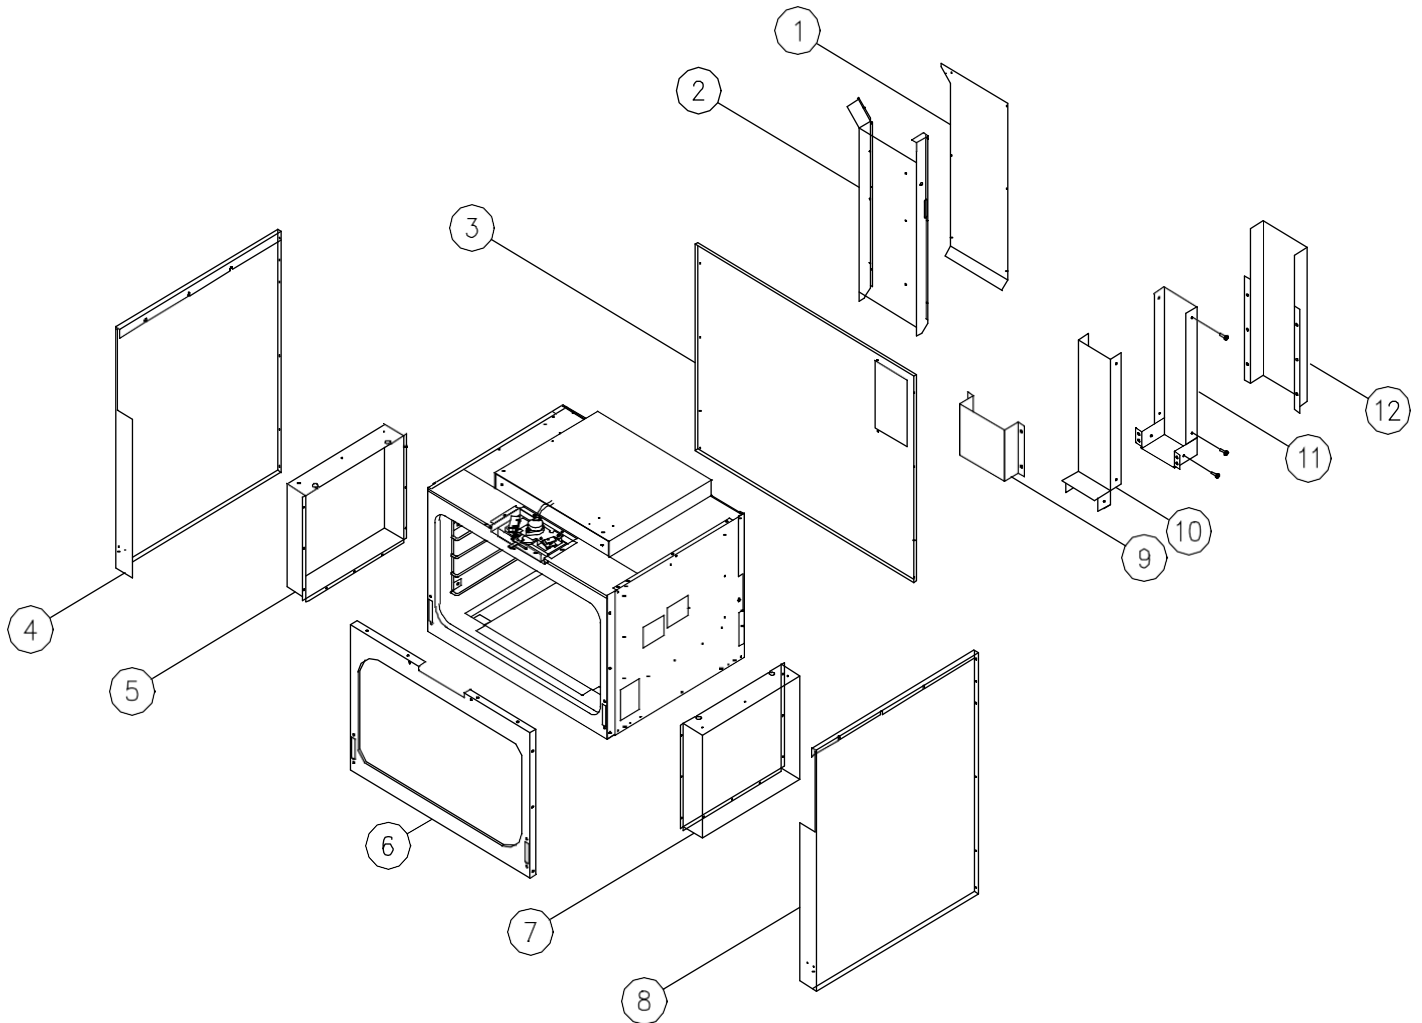

ERSD36 Range Oven Case Assembly

Item	Part #	Description
1	36021	EXHAUST DUCT COVER
2	36019	EXHAUST DUCT
3	36077	BACK PANEL
4	26914	SIDE PANEL - LH
5	36008	RACEWAY SIDE PANEL
6	36086	FACE FRAME
7	36008	RACEWAY SIDE PANEL
8	26913	SIDE PANEL - R H
9	36051	FLUE DUCT FRONT SHIELD
10	36075BP	FLUE DUCT, BASE
11	36131BP	FLUE DUCT, COVER
12	78557	FLUE DUCT COVER

Part no longer available? Contact Dacor: (800) 793-0093 ex. 3814