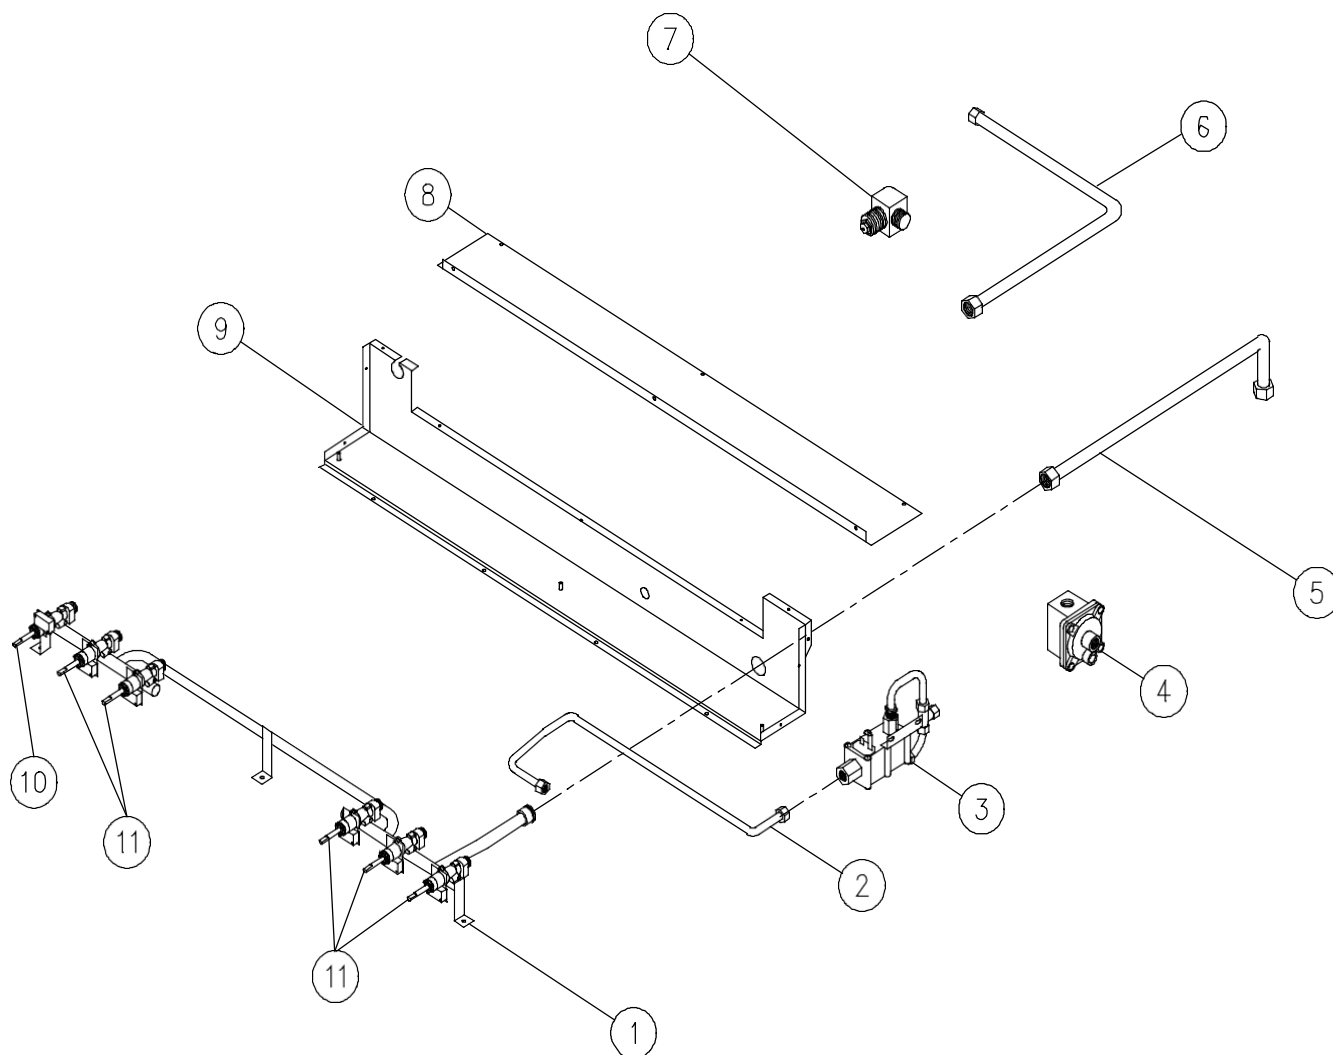

ERSD36 Range Manifold Assembly

ITEM	PART#	DESCRIPTION	ITEM	PART#	DESCRIPTION
1	62332	MANIFOLD ASSEMBLY WITH VALVES	10	86555	VALVE - NG
*	62335	MANIFOLD ASSEMBLY WITH VALVES - LP	*	86558	VALVE - LP
2	62341	3/8" ALUMINUM TUBING	11	86556	VALVE - NG
3	13233	GAS VALVE ASSEMBLY	*	86559	VALVE - LP
4	62320	PRESSURE REGULATOR - NG	1	62334	HIGH ALTITUDE CHART MANIFOLD ASSEMBLY WITH VALVES NG/HA
*	62434	PRESSURE REGULATOR - LP	1	62333	MANIFOLD ASSEMBLY WITH VALVES LP/HA
5	62343	5/8" ALUMINUM TUBING	10	86564	VALVE - LP/HA
6	62342	3/8" ALUMINUM TUBING	10	86561	VALVE - NG/HA
7	62344	FITTING ORIFICE - NG 62346 LP	11	86565	VALVE - LP/HA
8	26927	MANIFOLD ENCLOSURE	11	86562	VALVE - NG/HA
9	27359	MANIFOLD ENCLOSURE ASSEMBLY			

Part no longer available? Contact Dacor: (800) 793-0093 ex. 3814