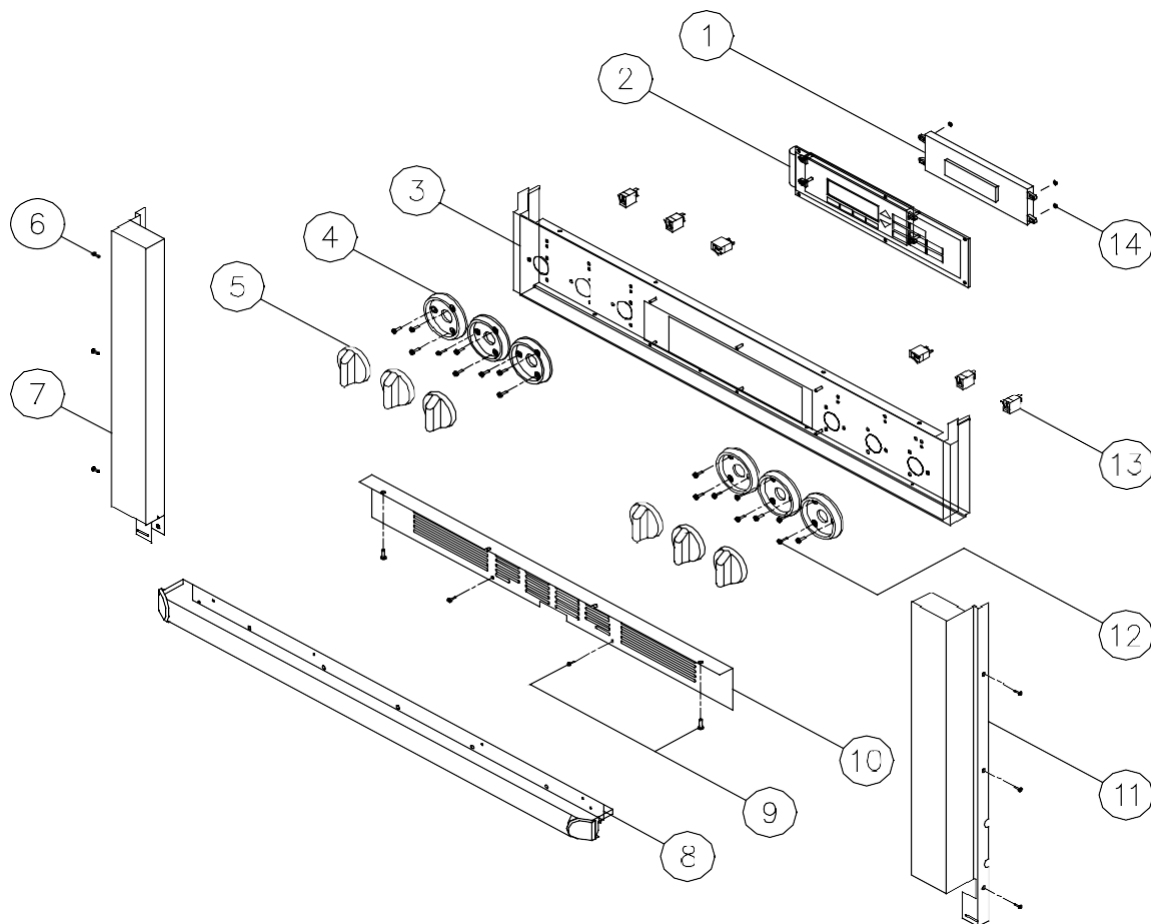

Part no longer available? Contact Dacor: (800) 793-0093 ex. 3814

ERSD36 Range Base Assembly

ITEM	PART #	DESCRIPTION
1	13179	BASE ASSY
2	700000	ADJUSTABLE LEG
3	36165	EXHAUST DEFLECTOR
4	83534	SCREW, WAFER HD #8 X 3/8"
5	26922	KICK PANEL
6	83308	6-32 KEPS NUT
7	83412	BALL STUD EXTENDED
8	27373	EXHAUST DUCT ASSEMBLY
9	26041	ANTI-TIP BRACKET
10	83034	LEVELER, ANTI TIP BRACKET
11	27274	ANTI-TIP BRACKET ASSEMBLY
12	83397	SCREW, CAP 1/4-20 X 5/8
13	83398	NUT, RETAINER 1/4 - 20
14	83023	SCREW, SLOT HWH, #10 X 3/8"
**	66813	PLASTIC LEG INSERT

Part no longer available? Contact Dacor: (800) 793-0093 ex. 3814

ERSD36 Range Control Panel Assembly

ITEM	PART #	DESCRIPTION
1	62707	OVEN CONTROL
2	62309	MEMBRANE (TOUCH PAD; BLACK)
3	13178	CONTROL PANEL ASSEMBLY
4	62020C	TRIM RING, CHROME
5	62021B	KNOB
6	83026	SCREW, 10 X 3/4"
7	26918	SIDE FRAME, RH
8	86570	BULLNOSE ASSEMBLY
9	83571	SCREW WASHER HEAD 8 X 3/8"
10	26950	INTAKE GRILL
11	26919	SIDE FRAME, LH
12	83534	SCREW, WAFER HEAD, 8 X 3/8"
13	82086	INDICATOR LIGHT, BLUE NEON
14	83308	6-32 KEPS NUT