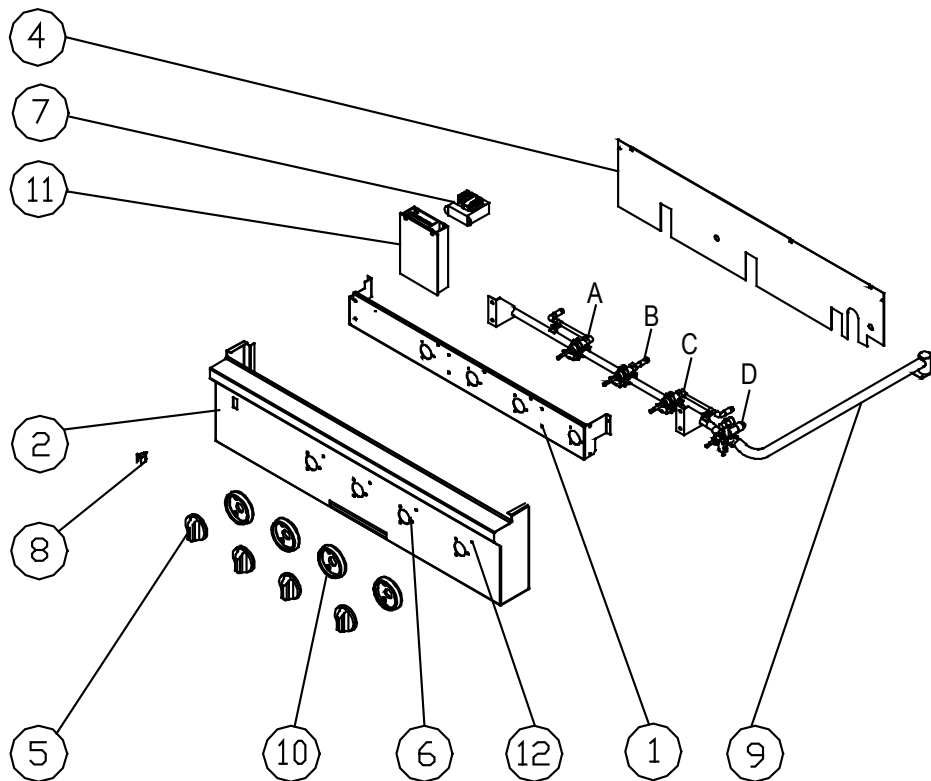

EOG36 Control Panel Assembly

Item	Part #	Description
1	13529	CONTROL SUB-PANEL
2	27733E	CONTROL PANEL
4	36625	CONTROL PLENUM
5	62021B	KNOB
6	82086	INDICATOR LIGHT, BLUE
7	62057¹	TRANSFORMER¹
8	92407	LIGHT SWITCH
9	72190xxxx²	MANIFOLD²
9A	66565xxxx²	LEFT OUTSIDE VALVE²
9B	66561xxxx²	CENTER VALVE²
9C	66569xxxx²	RIGHT OUTSIDE VALVE²
9D	66557xxxx³	THERMAL SAFETY VALVE²
10	100122CH	TRIM RING

Item	Part #	Description
11	86526	SPARK MODULE
12	82343	IND. LITE, RED, NEON, W/L
13	72176	THERMOCOUPLE (not shown)
14	72385³	WIRING HARNESS (not shown)³
15	66323	4 AMP FUSE (not shown)
16	66324	FUSE HOLDER (not shown)
17	83263	SCREW #8 x 3/8 (not shown)
18	83619	SCREW #8 x 3/8 WAFER HEAD (not shown)
19	72596	REGULATOR NG/SL 4"WC (not shown)
	72310	REGULATOR LP/SL 11"WC (not shown)
20	86425	SPACER, MICROSWITCH (not shown)
21	106831	IGNITER WIRE SET (not shown)

¹Order PN 62808 for natural gas units Rev G and higher, and for LP gas units Rev F and higher.

²Last 4 characters of part number (xxxx) define gas type and altitude:

LPSL = LP gas, sea level (rose)
LPHA = LP gas, high altitude (red)
NGSL = Natural gas, sea level (yellow)
NGHA = Natural gas, high altitude (blue)

³Order PN 92110 for natural gas units Rev G and higher, and for LP gas units Rev F and higher.