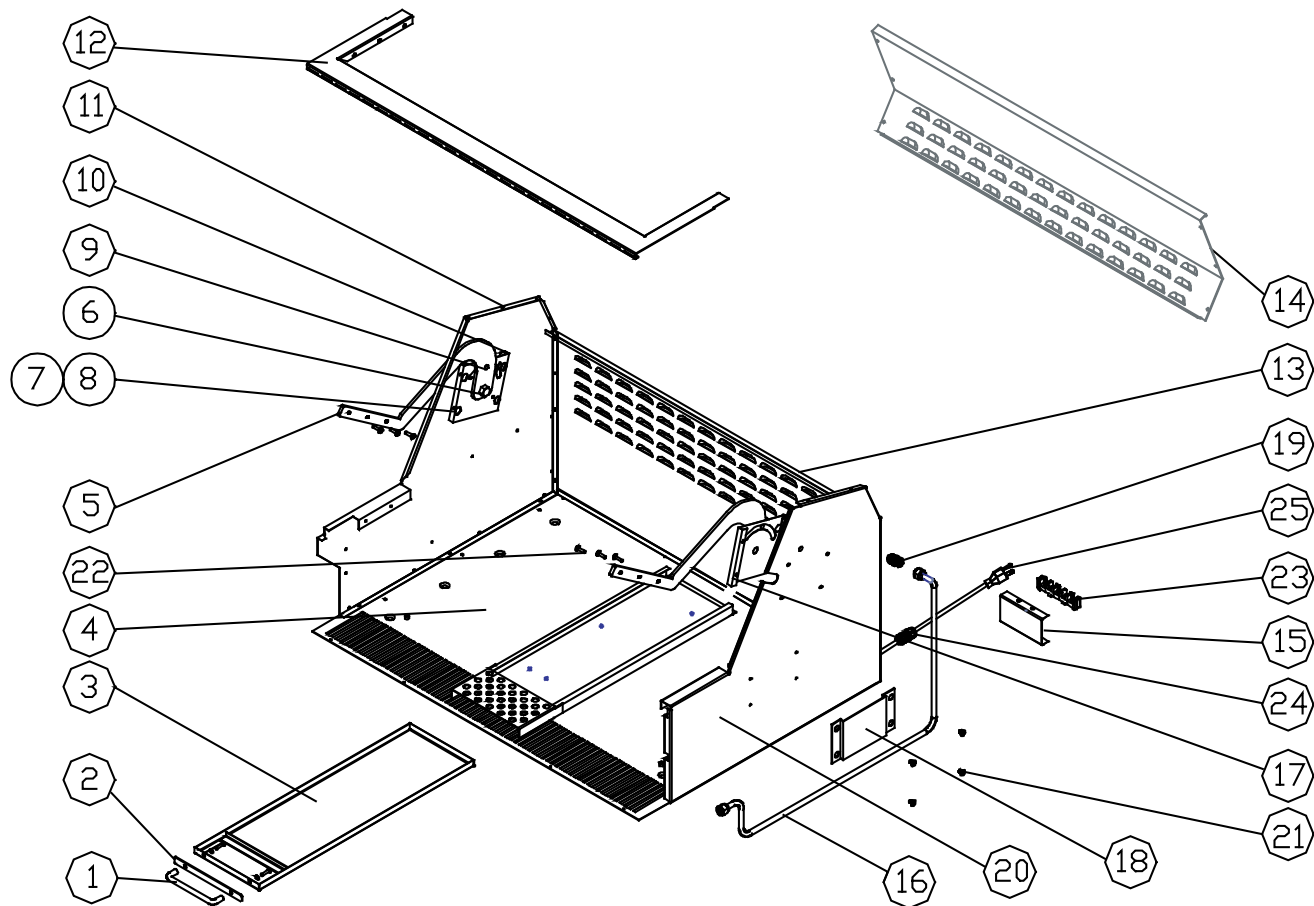

dacor®

The Life of the Kitchen.®

PARTS CATALOG

EOG36 Outdoor Grill

Page #	Description
2	Canopy Assembly
3	Chassis Assembly
4	Firebox Components
5	Control Panel Assembly

Revised 07-16-2012

EOG36 Outdoor Grill Canopy Assembly

Item	Part #	Description
1	72175	HANDLE, CANOPY
2	72178	END CAP, HANDLE
3	27730	CANOPY
4	38351	CANOPY FRAME
5	72686	TEMPERATURE GAUGE
6	72165	RUBBER BUMPER
7	72184	TEMP GAUGE TRIM RING
8	83480	SCREW, FLAT HEAD, #4-40 x 1/4
9	83571	SCREW, WASHER HEAD, #8 x 3/8
10	83479	SCREW, TRUSS HEAD, #8-32 x 3/8
11	83473	LOCK NUT 1/4 NPT SS
12	83663	TEMP GAUGE WASHER (not shown)

EOG36 Outdoor Grill Chassis Assembly

Item	Part #	Description
1	72360	HANDLE, GREASE TRAY (includes 2 screws)
2	36626	GREASE TRAY FACIA
3	27732	GREASE TRAY EDGE
4	27627	CHASSIS BOTTOM
5	72158	CANOPY ARM
6	83459	HINGE PIVOT, 3/8 - 16
7	83009	NUT, KEPS, #10 - 24
8	83465	SELF-CLINCH #10-24 x 3/8
9	83462	SHOULDER BOLT, HINGE GUIDE
10	36674	HINGE BRACKET, LH
11	36549	CHASSIS SIDE, LH
12	36627	FRONT TRIM, 36"
13	36637	CHASSIS REAR, 36"
14	36808	SERVICE PANEL, CHASSIS RR