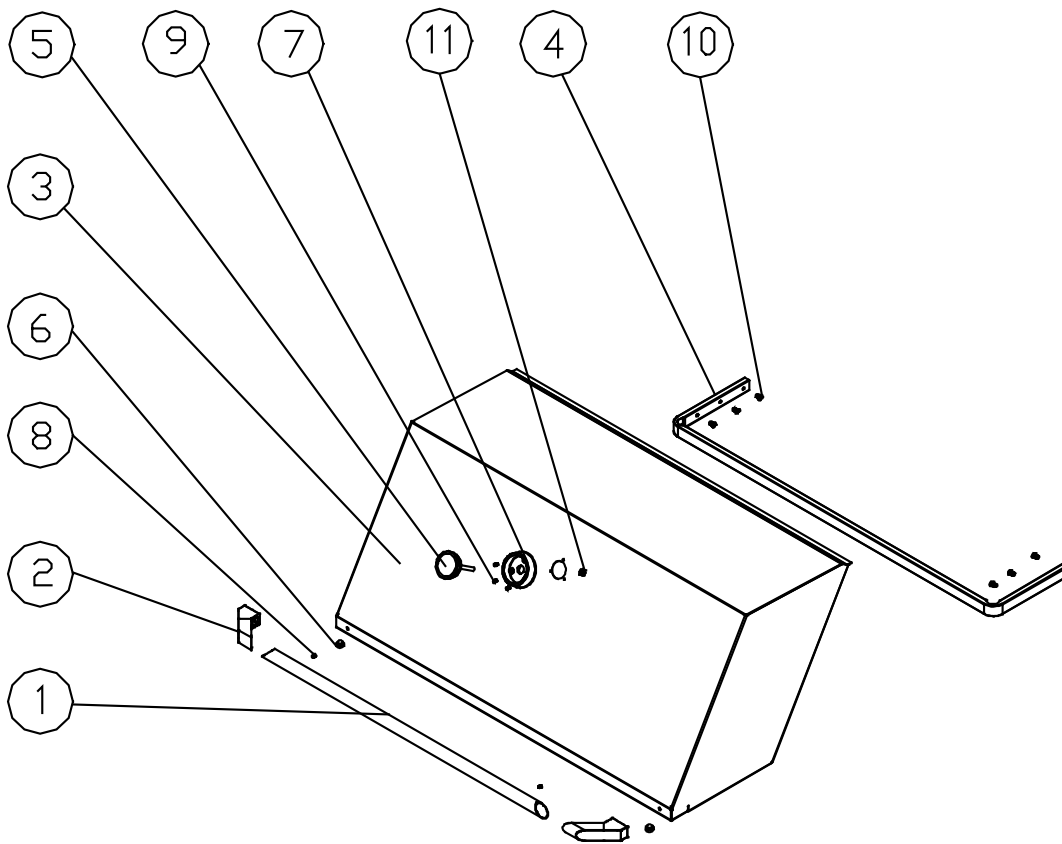

Item	Part #	Description
1	72175	HANDLE, CANOPY
2	72178	END CAP, HANDLE
3	27730	CANOPY
4	38351	CANOPY FRAME
5	72686	TEMPERATURE GAUGE
6	72165	RUBBER BUMPER
7	72184	TEMP GAUGE TRIM RING
8	83480	SCREW, FLAT HEAD, #4-40 x 1/4
9	83571	SCREW, WASHER HEAD, #8 x 3/8
10	83479	SCREW, TRUSS HEAD, #8-32 x 3/8
11	83473	LOCK NUT 1/4 NPT SS
12	83663	TEMP GAUGE WASHER (not shown)

EOG36 Outdoor Grill Chassis Assembly

Item	Part #	Description
1	72360	HANDLE, GREASE TRAY (includes 2 screws)
2	36626	GREASE TRAY FACIA
3	27732	GREASE TRAY EDGE
4	27627	CHASSIS BOTTOM
5	72158	CANOPY ARM
6	83459	HINGE PIVOT, 3/8 - 16
7	83009	NUT, KEPS, #10 - 24
8	83465	SELF-CLINCH #10-24 x 3/8
9	83462	SHOULDER BOLT, HINGE GUIDE
10	36674	HINGE BRACKET, LH
11	36549	CHASSIS SIDE, LH
12	36627	FRONT TRIM, 36"
13	36637	CHASSIS REAR, 36"
14	36808	SERVICE PANEL, CHASSIS RR