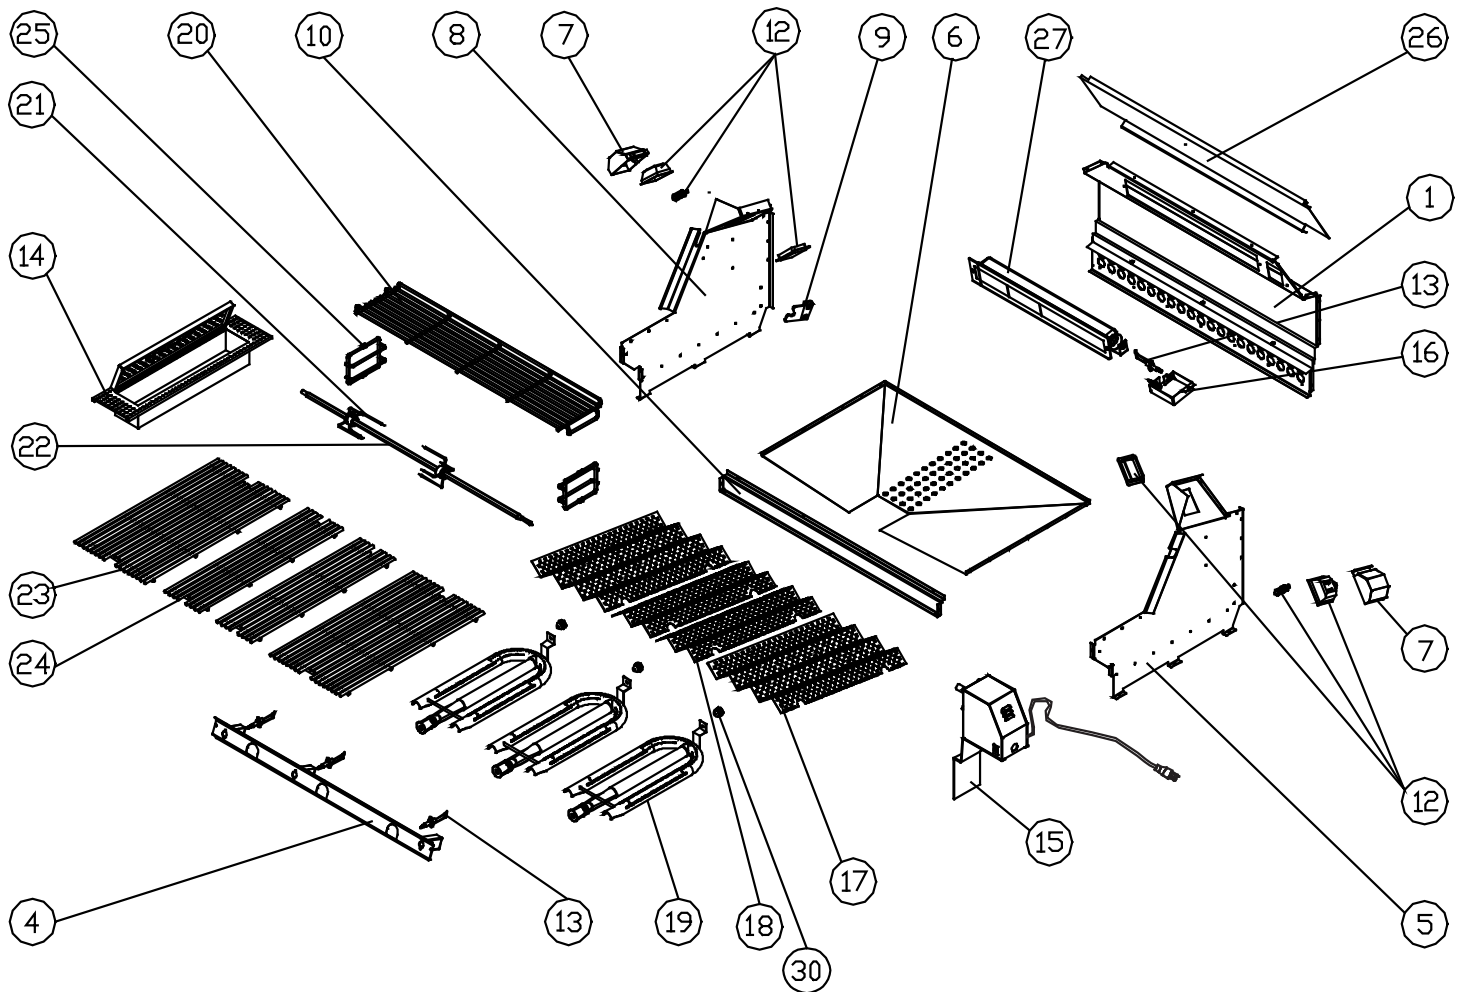

EOG36 Outdoor Grill Firebox Components

Item	Part #	Description
1	27735	FIREBOX BACK
4	27794	IGNITOR SUPPORT
5	36630	FIREBOX SIDE RIGHT
6	27915	FIREBOX BOTTOM
7	36676	FIREBOX LAMP HOUSING
8	36650	FIREBOX SIDE, LEFT
9	36657	ROTIS SPIT BRACKET
10	100669	FRONT FRAME FIREBOX
12	62175¹	LIGHT ASSEMBLY¹
13	72164	SPARK ELECTRODE
14	27738	SMOKER TRAY
15	13532²	ROTIS MOTOR ASSEMBLY²
16	27652	IR BROILER IGNITER BOX

¹Includes the lens and light bulb. To order lens separately, order PN 92376. To order light bulb separately, order PN 86573.

Item	Part #	Description
17	36628	FLAME SPREADER, LARGE
18	36661	FLAME SPREADER, SMALL
19	72153	U-BURNER, BBQ GRILL
20	72159	WARMING RACK
21	AGFS	SPIT ROD FORK, 36"
22	72362	SPIT ROD, 36"
23	72157	GRILL, SS, 11"
24	72177	GRILL, 5 1/2", SS
25	72185	WARMING RACK SUPPORT
26	36629BP	FIREBOX TOP, PORCELAIN
27	72172	IR BROILER
29	72265	POWER CORD (not shown)
30	83287	ACORN NUT 8-32

²Order PN 13652 for natural gas units Rev E and higher, and for LP gas units Rev D and higher.