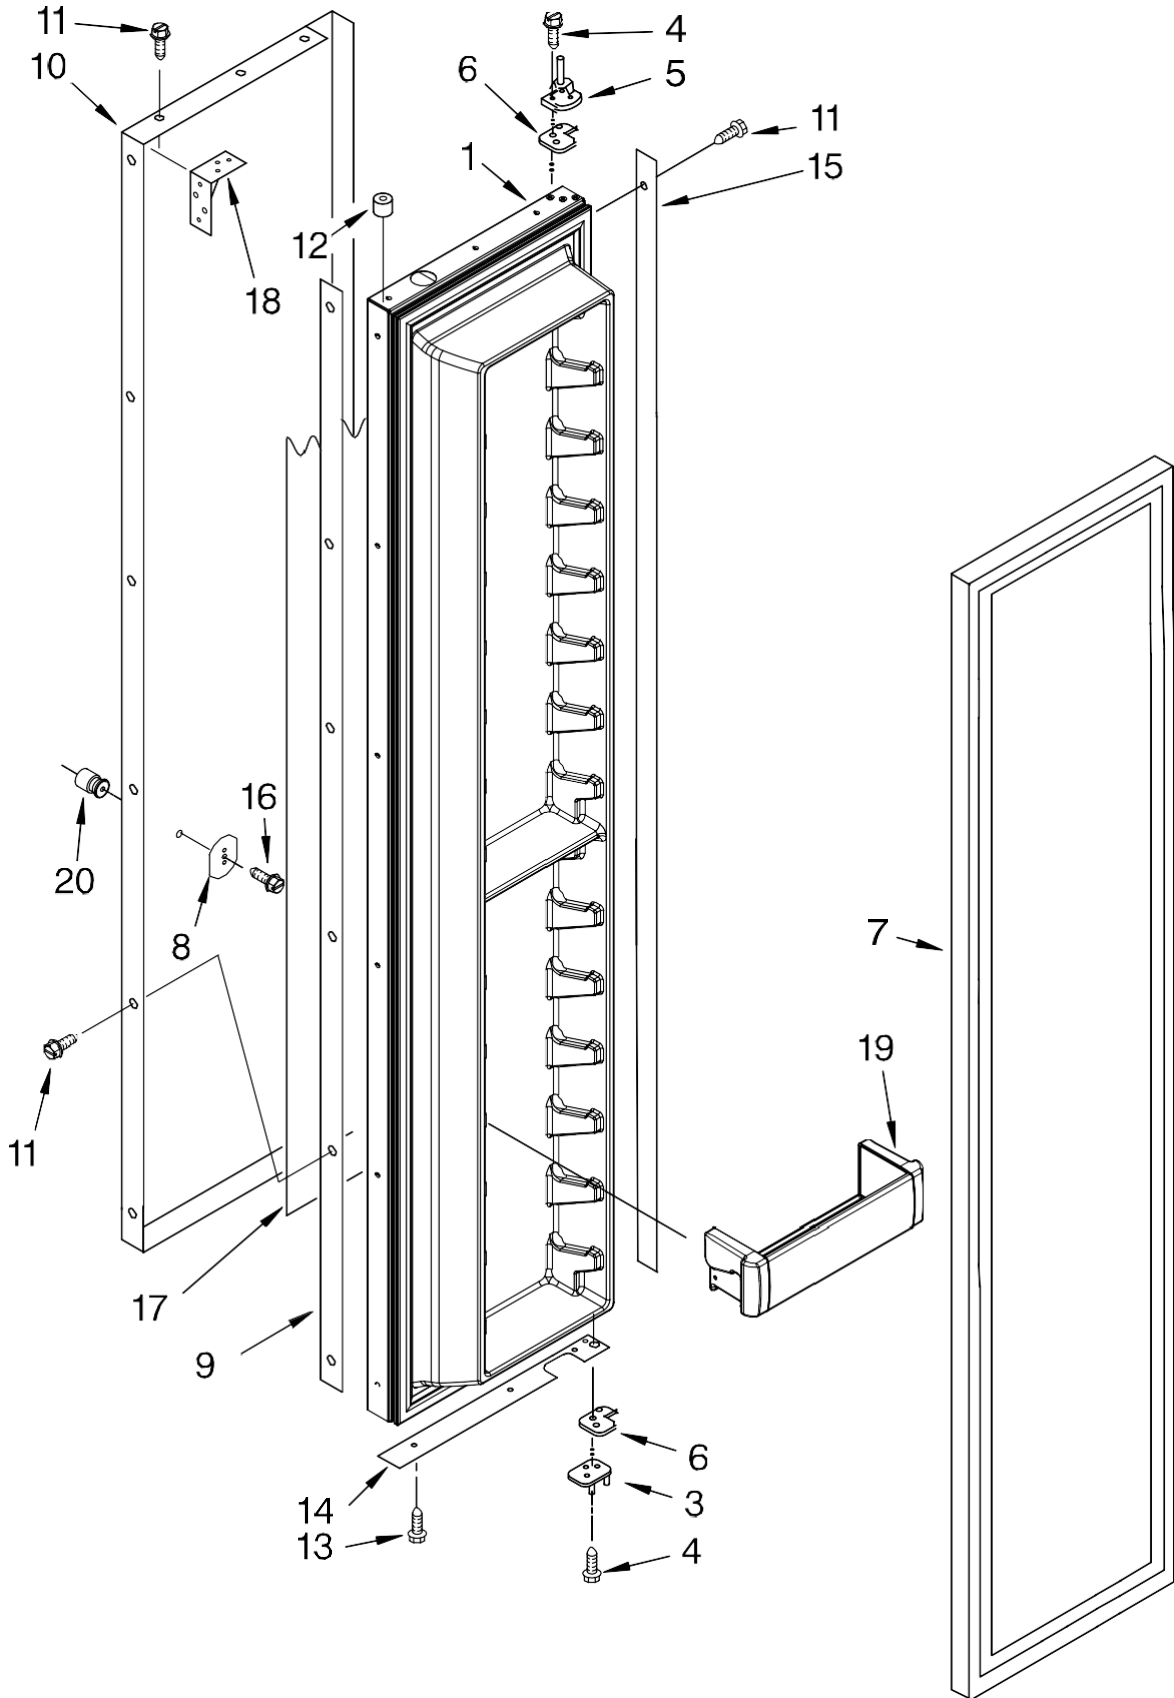

FREEZER DOOR PARTS

For Model: EF48NBSS

(Stainless Steel)

FOR ORDERING INFORMATION REFER TO PARTS PRICE LIST

FREEZER DOOR PARTS

For Model: EF48NBSS

(Stainless Steel)

Illus. No.	Part No.	DESCRIPTION
1	2252328	Freezer Door (Includes #14)
3	2302879	Hinge, Bottom
4	489282	Screw
5	2266854	Hinge, Top
6	2316804	Spacer-Door, Top & Bottom
7	2222810	Door Gasket, Magnetic
8	W10127710	Plate, Handle
9	2309056	Spacer, Door-Skin (Handle Side)
10	W10159603	Skin, Door
11		Screw
	8281250	Stainless Steel
12	2005433	Spacer, Door-Skin (Top)
13	488568	Screw
14	2004933	Spacer, Door-Skin (Bottom)
15	2005030	Spacer, Door-Skin (Hinge Side)
16	308544	Screw, Handle
17	W10127979	Filler, Door
18	2258951	Brace, Door Corner
19	2222777	Bin, Door (6)
20	W10153450	Stud, Handle

FOR ORDERING INFORMATION REFER TO PARTS PRICE LIST