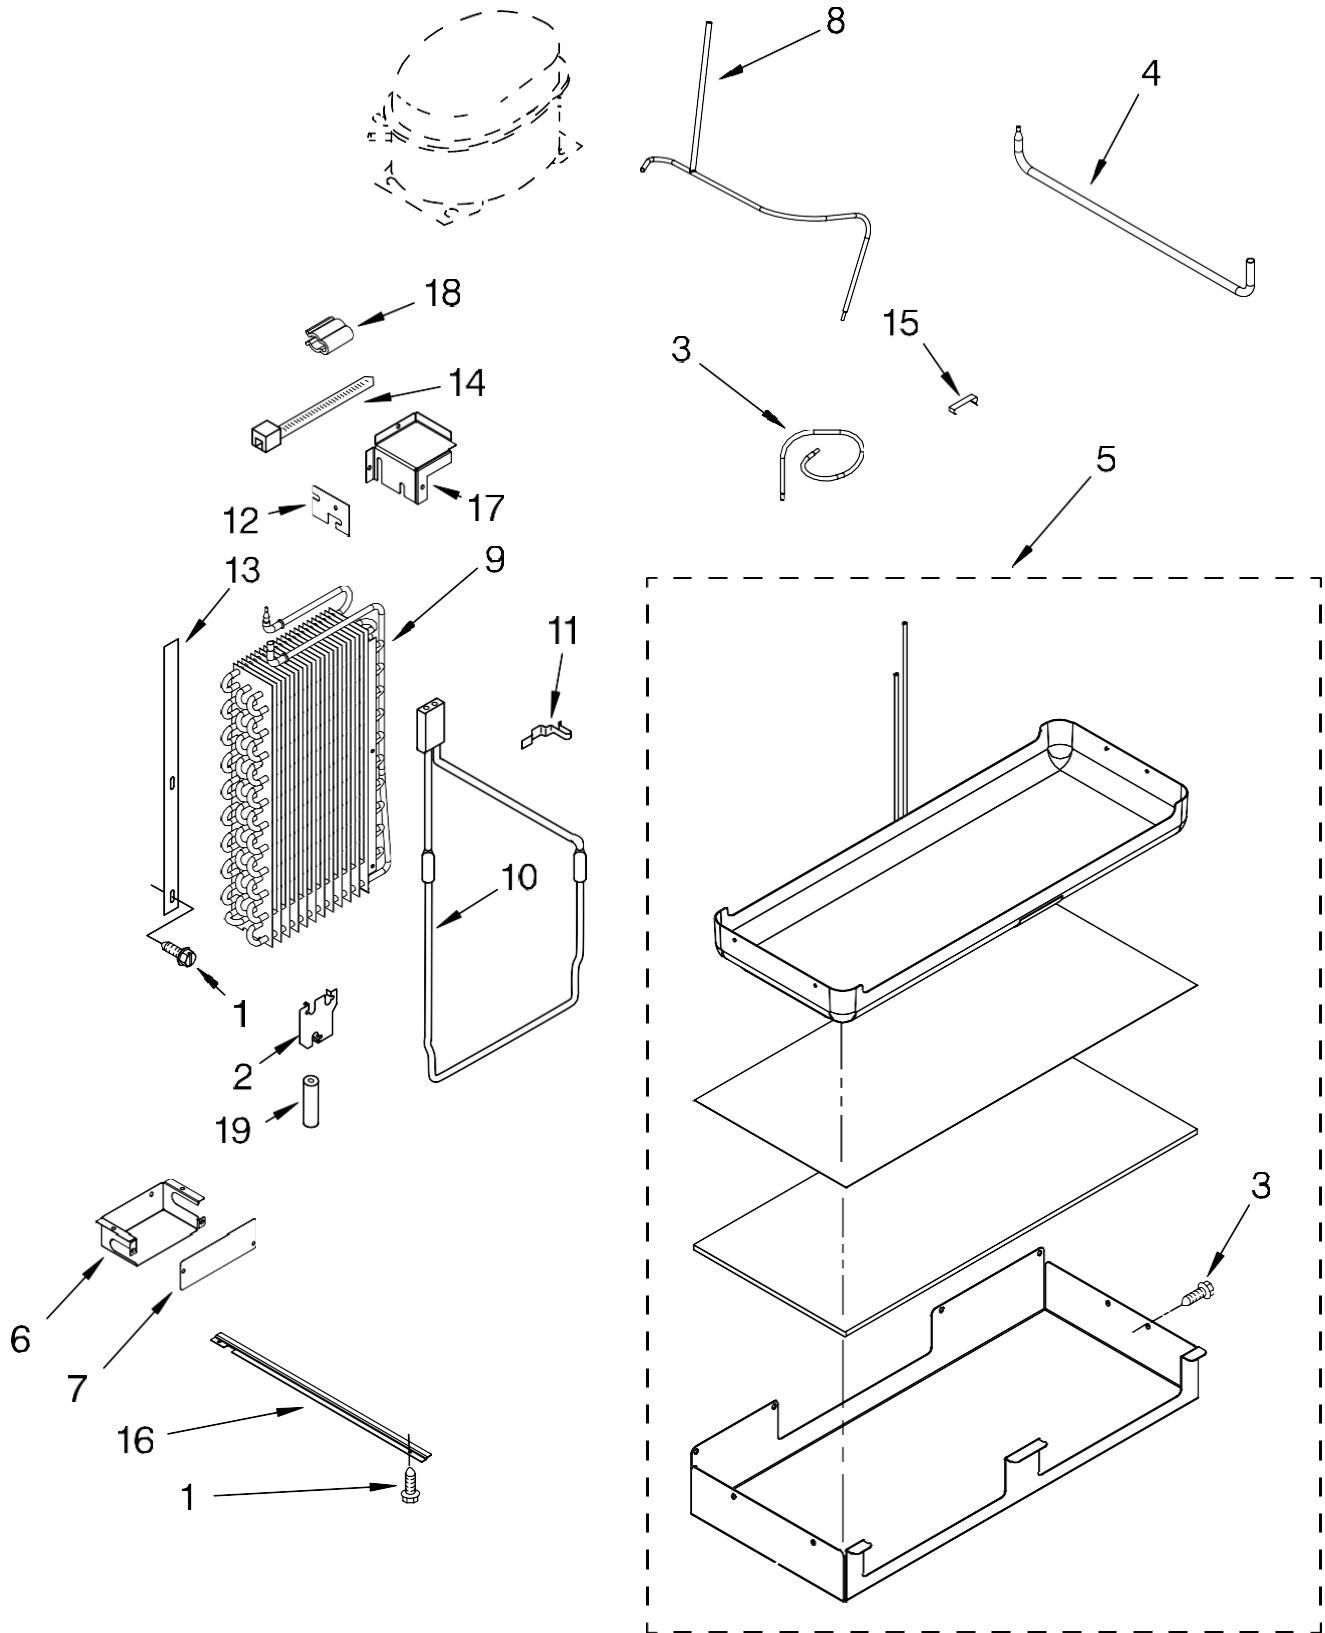

LOWER UNIT AND TUBE PARTS

For Model: EF48NBSS

(Stainless Steel)

FOR ORDERING INFORMATION REFER TO PARTS PRICE LIST

LOWER UNIT AND TUBE PARTS

For Model: EF48NBSS
(Stainless Steel)

Illus. No.	Part No.	DESCRIPTION
1	486194	Screw
2	W10157752	Bracket, Heater Mounting
3	2309076	Suction Tube
4	2309070	Tube, Connect (Drier/Restrictor)
5	2320615	Drain Pan Assembly
6	W10151288	Cover, Wiring
7	W10153595	Cover, Box
8	W10121374	Tube, Discharge
9	2306094	Evaporator
10	W10140162	Heater, Defrost
11	1113048	Clamp, Heater (2)
12	W10139908	Cover Seal, Return Air
13	2220832	Gasket, Evaporator
14	4389107	Wire Tie
15	W10169509	Clip, Heat Exchanger
16	2320554	Support, Drain Pan
17	W10160981	Bracket Assembly, Air Return
18	9791833	Clip
19	2215648	Dampener

FOR ORDERING INFORMATION REFER TO PARTS PRICE LIST