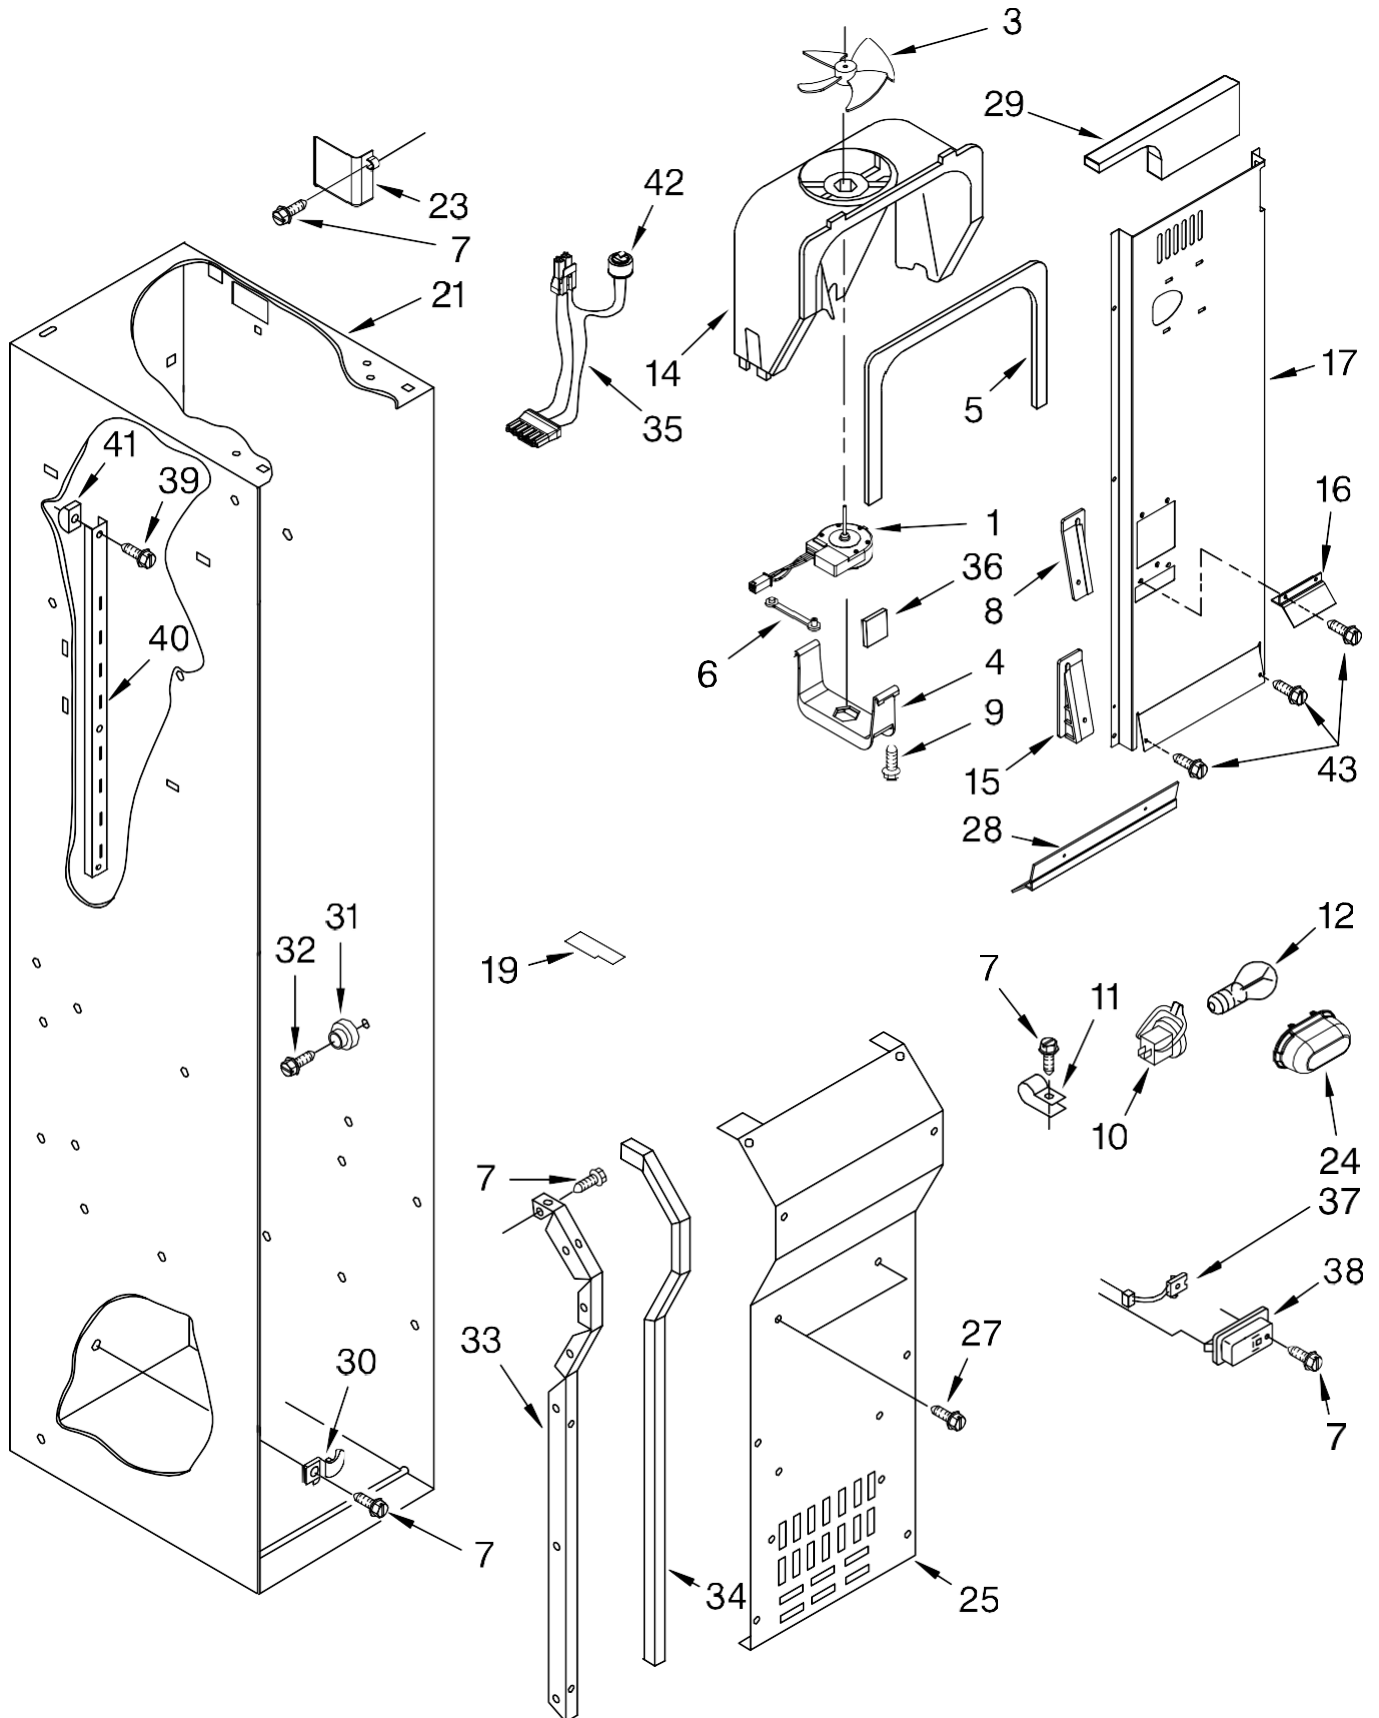

FREEZER LINER AND AIR FLOW PARTS

For Model: EF48NBSS

(Stainless Steel)

FOR ORDERING INFORMATION REFER TO PARTS PRICE LIST

FREEZER LINER AND AIR FLOW PARTS

For Model: EF48NBSS
(Stainless Steel)

Illus. No.	Part No.	DESCRIPTION	Illus. No.	Part No.	DESCRIPTION	Illus. No.	Part No.	DESCRIPTION
1	2259385	Fan Motor	19		Block, Fan Scroll	33		Evaporator,
3	2169142	Fan Blade		2209482	Right			Cover Rail
4	2223733	Retainer,		2209066	Left		2221107	Left Side
		Fan Motor	21		Liner (Not A		2259355	Right Side
5	2302817	Gasket, Cover			Serviceable Part)	34	2220904	Gasket (2)
6	2223986	Grommet	23	2259025	Cover, Air Outlet			Evaporator Cover
7	486194	Screw	24	2307751	Light Shield	35	W10139189	Harness, Evap Fan
8	2259464	Wedge, Air Duct	25	W10158005	Cover, Evaporator			(Includes Item 42)
9	488500	Screw, Ground	27	8281163	Screw	36	2220241	Insulation (4)
10	2223857	Socket, Light (2)	28	2302851	Support, Air Duct	37	2188820	Thermistor
11	488937	Clamp, Nylon	29	2309284	Deflector, Air	38	2317105	Cover, Thermistor
12	2326255	Light Bulb			Duct	39	2006475	Screw
14	2182120	Scroll, Fan	30	1112260	Support,	40	2259032	Ladder, Shelf
15	2259465	Wedge, Air Duct			Evaporator	41	2259445	Support, Screw
16	2266801	Deflector, Air	31	2196483	Shelf, Stud (20)	42	W10160570	Defrost, Bi-Metal
17	2307778	Air Duct	32	8281158	Screw	43	8281185	Screw

FOR ORDERING INFORMATION REFER TO PARTS PRICE LIST