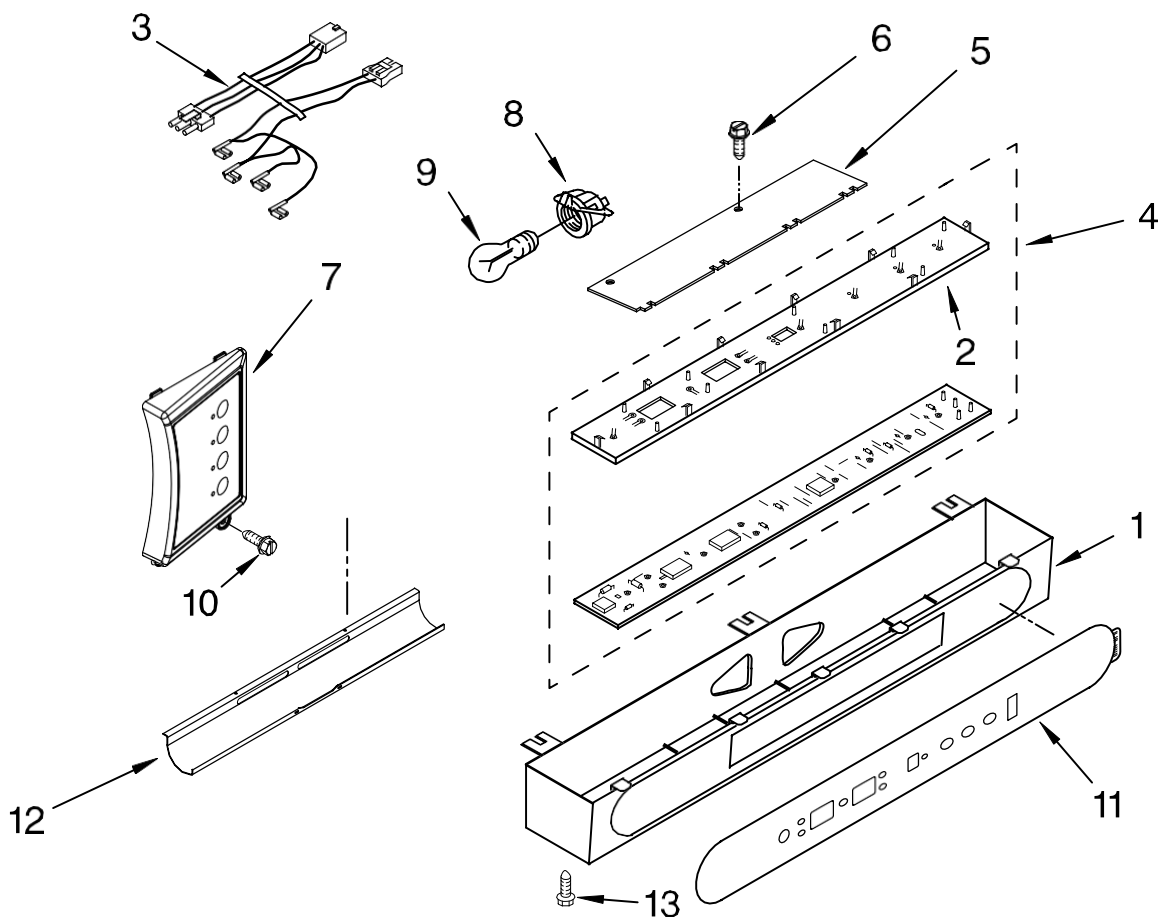

FOR ORDERING INFORMATION REFER TO PARTS PRICE LIST

FREEZER SHELF PARTS

For Model: EF48NBSS
(Stainless Steel)

Illus. No.	Part No.	DESCRIPTION
1	2302869	Wire, Shelf (2)
2	2302872	Cover, Shelf
3	2302884	Shelf, Fixed (2)
4	2259086	Basket
5	2256271	Front, Basket
6	2259317	Right Side
	2259318	Left Side
7	8533928	Screw
8	2266935	Door, Ice
9	2266932	Bucket, Ice
10	2266955	Spacer

FOR ORDERING INFORMATION REFER TO PARTS PRICE LIST

REFRIGERATOR LINER PARTS

For Model: EF48NBSS

(Stainless Steel)

Illus. No.	Part No.	DESCRIPTION
1		Liner (Not A Serviceable Part)
2	2306010	Thermistor
3	2208970	Air Duct
5	2259077	Ladder, Shelf (2)
6	520965	Screw Support, Ladder (8)
7	2006475	Screw
8	487539	Screw
9	2302937	Thermistor
10	2302986	Lid, Air Baffle
11	W10169528	Baffle, Control Assembly
12	2171846	Release Valve
13	2310205	Jumper, Air Baffle
14	488357	Screw
15	486194	Screw
16	2003577	Guard, Air Return
17	2221296	Air Baffle Assembly
21	2309222	Diffuser Assembly
22	2317105	Cover, Thermistor
23	2188820	Thermistor
24	2302992	Spacer, Air- Baffle
25	2309087	Cover, Diffuser
27	2259412	Seal, Air Duct (Round Hole)
28	2259398	Seal, Air Duct (Square Hole)

FOR ORDERING INFORMATION REFER TO PARTS PRICE LIST

CONTROL PANEL PARTS

For Model: EF48NBSS

(Stainless Steel)

Illus. No.	Part No.	DESCRIPTION
1	2302773	Control Box
2	2215670	Insert, Control Box
3	2310197	Wire Assembly, UI Control
4	106428	Circuit Board, Housing Control
5	2221121	Support, Control Box
6	489006	Screw (2)
7	W10151210	Display, Ingredient Care Center
8	2162085	Socket, Light
9	2255743	Bulb, Light
10	8281185	Screw
11	W10165031	Overlay, Control Box
12	2302716	Shield, Light
13	486194	Screw