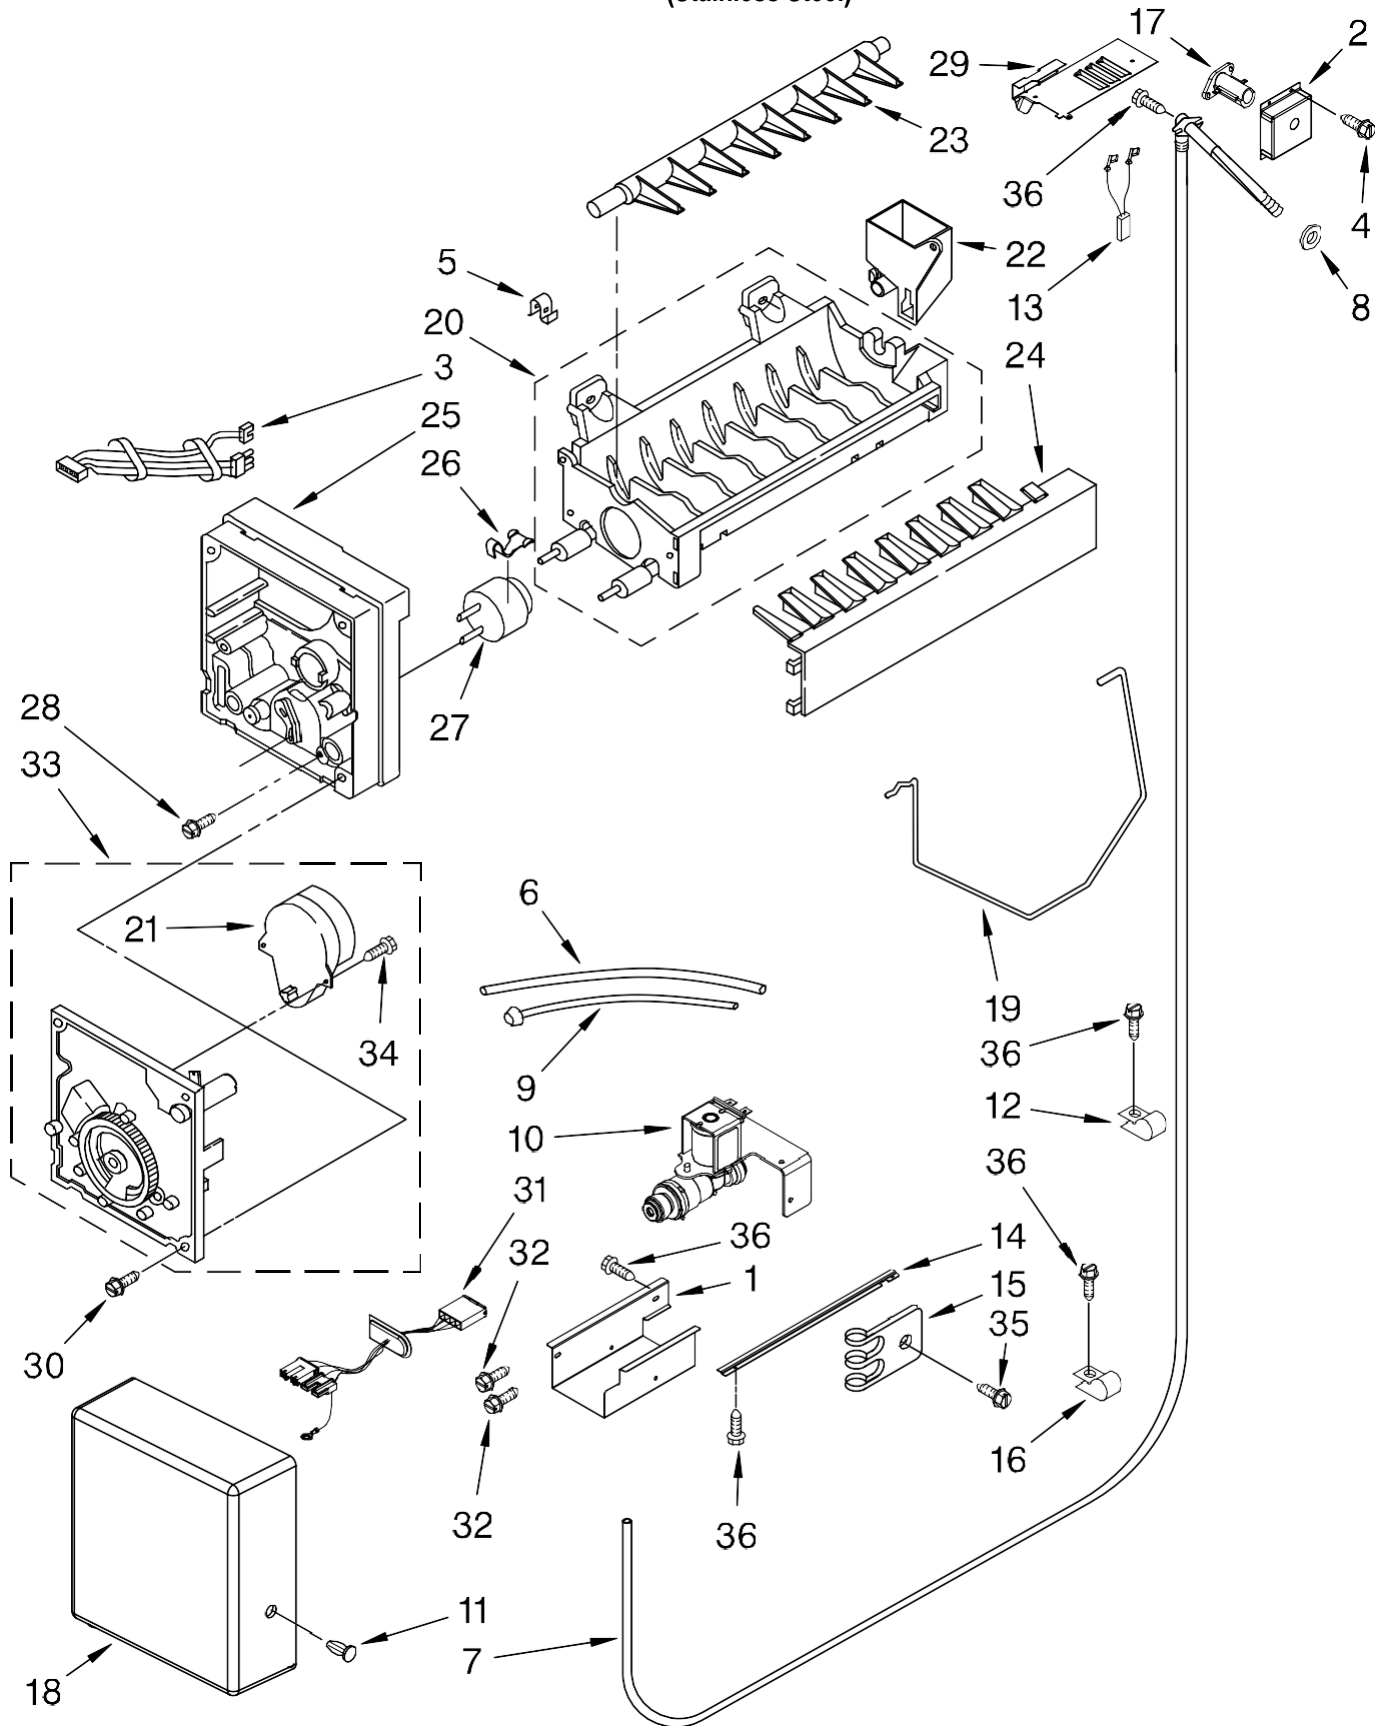

ICEMAKER PARTS

For Model: EF48NBSS

(Stainless Steel)

FOR ORDERING INFORMATION REFER TO PARTS PRICE LIST

ICEMAKER PARTS

For Model: EF48NBSS

(Stainless Steel)

Illus. No.	Part No.	DESCRIPTION
1	W10129653	Shield, Valve
2	2259064	Cover, Fill Tube Heater
3	2310136	Wire Assembly, Ice maker
4	487539	Screw
5	628379	Clip, Fuse
6	2325170	Tube, Filter Inlet
7	2314048	Water Inlet Tube Assembly
8	1106508	Seal Gasket
9	2317912	Tube, Filter Outlet
10	2307650	Valve, Solenoid
11	489115	Fastener, Snap-In
12	2221070	Clamp, Tube
13	2310108	Jumper, Fill Tube Heater
14	2320559	Support, Valve
15	2305274	Clamp, Nylon Valve
16	488937	Clamp Tube

Illus. No.	Part No.	DESCRIPTION
17	2221240	Heater, Fill Tube
18	2257538	Cover
19	2313990	Shut Off Arm
20	W10122527	Mold & Heater (Also Order 542638 Silicone Grease)
21	626683	Motor
22	628356	Cup-Water Fill
23	627843	Ejector
24	2182124	Ice Striper
25	2195914	Support
26	2315522	Retainer Thermostat (2)
27	627985	Thermostat (Also Order 542639 Cement Alumilastic)
28	8533917	)
29	2221231	Screw, Heat
30	489276	Screw Heat

Illus. No.	Part No.	DESCRIPTION
31	W10139195	Wire Assembly (Water Valve)
32	488500	Screw
33	626691	Module Assembly (Includes Items 21 & 34)
34	489136	Screw (2)
35	489464	Screw
36	486194	Screw
100	2320638	Complete Ice maker Assembly

Following Parts Not Illustrated
(Optional Parts Only)

8537055 Cleaner,

Stainless Steel