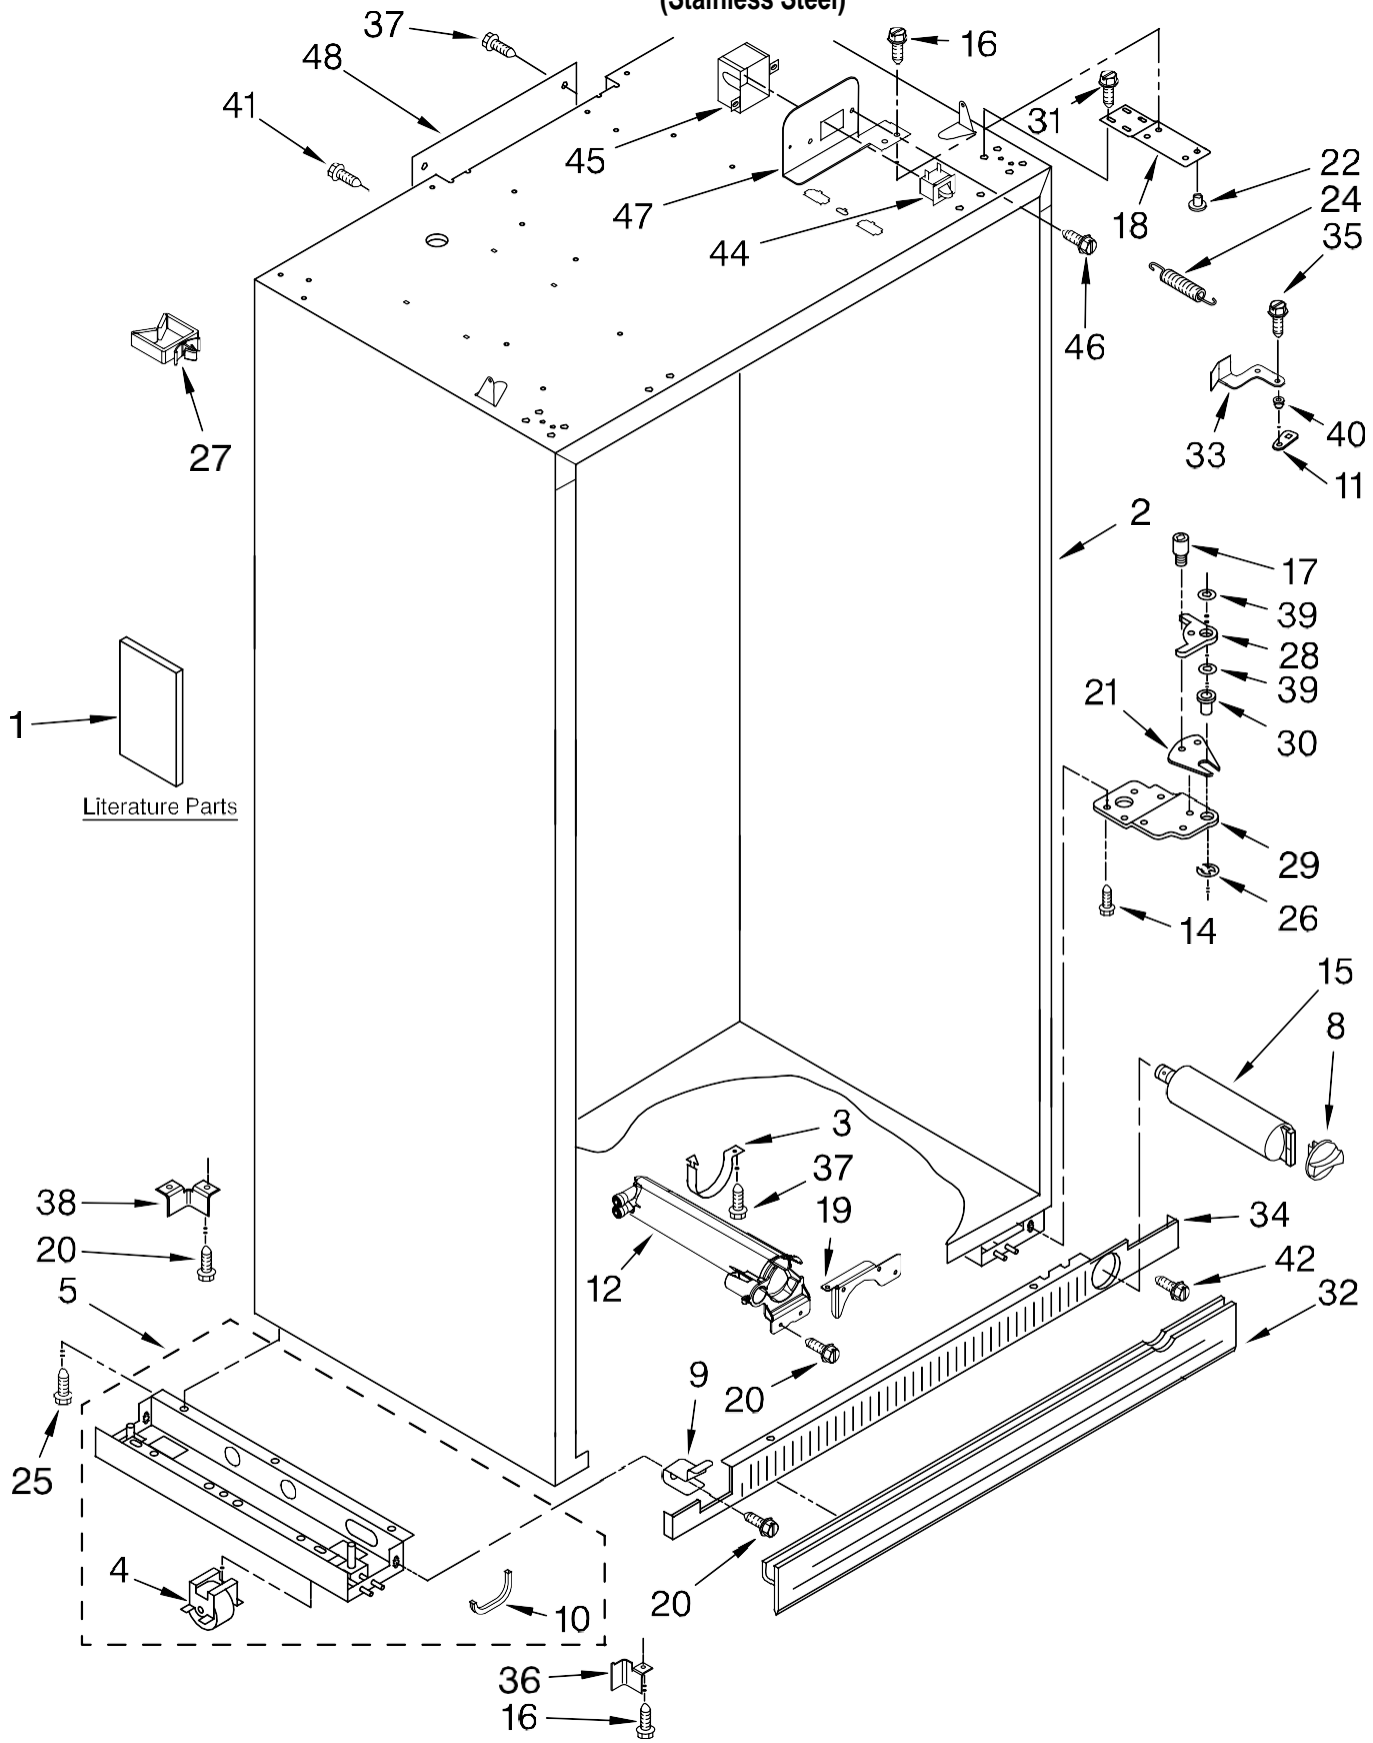

CABINET PARTS

For Model: EF48NBSS

(Stainless Steel)

48" BUILT IN
REFRIGERATOR

FOR ORDERING INFORMATION REFER TO PARTS PRICE LIST

CABINET PARTS

For Model: EF48NBSS
(Stainless Steel)

Illus. No.	Part No.	DESCRIPTION	Illus. No.	Part No.	DESCRIPTION	Illus. No.	Part No.	DESCRIPTION
1		Literature Parts	14	3400525	Screw	33		Extension Arm, Door Closer
	W10159566	Use & Care Guide	15	4396510	Filter, Water			
	W10165114	Energy Guide	16	489399	Screw		2266882	Right
	W10180102	Service & Wiring Sheet	17	3400230	Screw, Door Stop		2266881	Left
	2306337	Icemaker and Ingredient Care Center Service Sheet	18	2257644	Hinge (Top)	34		Grille Bottom, Front
	W10180891	Main Control Service Sheet	19	2307582	Bracket, Mount (Water Filter)		2209431B	Black
	W10159564	Installation Instructions	20	489464	Screw	35	2005921	Screw
2		Cabinet (Not A Serviceable Part)	21	2004994	Lock, Adjustable Bushing	36		Bracket, Support Base (Front)
3	2209090	Clamp, Filter Housing	22	2300082	Bushing		2006616	Left
4	W10138054	Roller, Front & Rear (4)	24		Spring, Door Closure		2006556	Right
5		Support, Leveler Assembly		2221242	Right Side	37	1157158	Screw
	2318194	Refrigerator Side		2004517	Left Side	38	2006617	Bracket, Support Base (Rear) (2)
	2318193	Freezer Side	25	486194	Screw	39	2006346	Washer
8		Cap, Water Filter	26	2005008	Retaining Ring, Adjustable Bushing	40	2266880	Bushing, Extension Arm
	2186494B	Black	27	W10129069	Wire Clip (5)	41	1163283	Screw
9	2325157	Bracket, Grill	28	2006342	Gap, Cover Assembly (Bottom)	42	8281163	Screw
10	2307584	Grommet, Crossover Tube	29		Hinge (Bottom) 2006780	44		Switch, Rocker Arm
11	2005783	Cam, Door Closer			Freezer Side 2006779		1118894	Refrigerator Door Side
12	2209022	Housing, Water Filter			Refrigerator Side		1115373	Freezer Door Side
			30	2302876	Bushing, Adjustable	45	2215938	Cover, Switch (2)
			31	8533913	Screw 1/4-20 x 5/8	46	487415	Screw (2)
			32		Skirt-Grille, Bottom	47		Bracket, Switch
				2209026B	Black		2221097	Right
							2221096	Left
						48	2215612	Cover, Rear