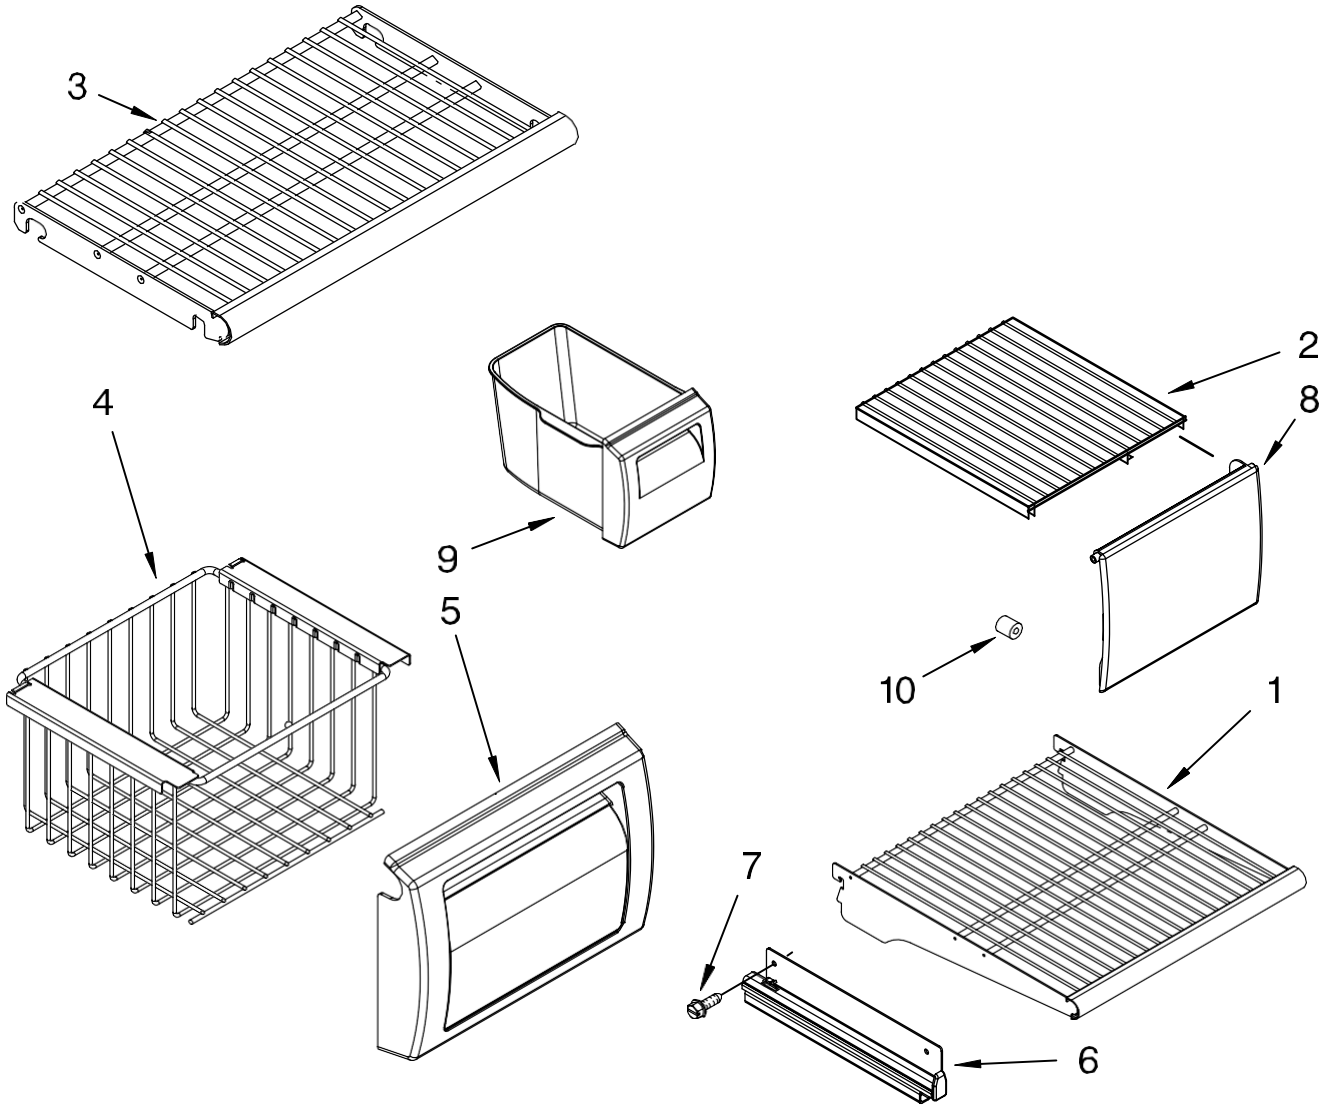

FOR ORDERING INFORMATION REFER TO PARTS PRICE LIST

CABINET TRIM PARTS

For Model: EF48NBSS

(Stainless Steel)

Illus. No.	Part No.	DESCRIPTION
------------	----------	-------------

1	W10132472	Cabinet, Trim (Right Side)
3	1163283	Screw
4	2316688	Cabinet, Trim (Bottom)
5	486194	Screw
6	2314018	Cabinet, Trim Top
7	W10132541	Cabinet Trim (Left Side)
8	W10121451	Nutsert (4)
9	2005925	Seal-Trim, Side
10	489464	Screw

FOR ORDERING INFORMATION REFER TO PARTS PRICE LIST

FREEZER SHELF PARTS

For Model: EF48NBSS
(Stainless Steel)

Illus. No.	Part No.	DESCRIPTION
1	2302869	Wire, Shelf (2)
2	2302872	Cover, Shelf
3	2302884	Shelf, Fixed (2)
4	2259086	Basket
5	2256271	Front, Basket
6	2259317	Right Side
	2259318	Left Side
7	8533928	Screw
8	2266935	Door, Ice
9	2266932	Bucket, Ice
10	2266955	Spacer