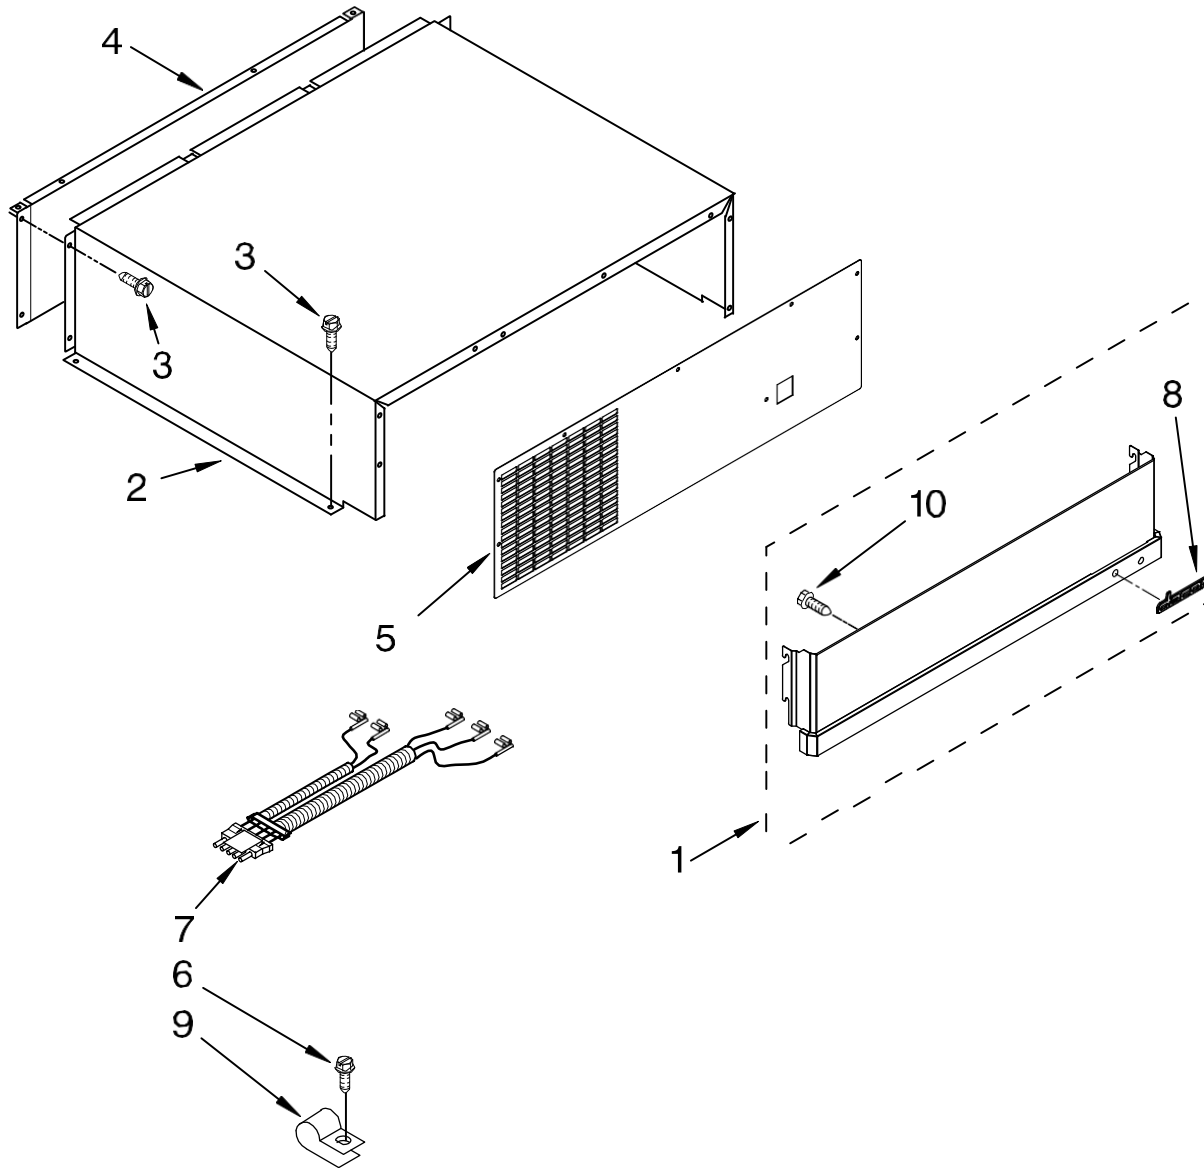

FOR ORDERING INFORMATION REFER TO PARTS PRICE LIST

REFRIGERATOR LINER PARTS

For Model: EF48NBSS

(Stainless Steel)

Illus. No.	Part No.	DESCRIPTION
1		Liner (Not A Serviceable Part)
2	2306010	Thermistor
3	2208970	Air Duct
5	2259077	Ladder, Shelf (2)
6	520965	Screw Support, Ladder (8)
7	2006475	Screw
8	487539	Screw
9	2302937	Thermistor
10	2302986	Lid, Air Baffle
11	W10169528	Baffle, Control Assembly
12	2171846	Release Valve
13	2310205	Jumper, Air Baffle
14	488357	Screw
15	486194	Screw
16	2003577	Guard, Air Return
17	2221296	Air Baffle Assembly
21	2309222	Diffuser Assembly
22	2317105	Cover, Thermistor
23	2188820	Thermistor
24	2302992	Spacer, Air- Baffle
25	2309087	Cover, Diffuser
27	2259412	Seal, Air Duct (Round Hole)
28	2259398	Seal, Air Duct (Square Hole)

FOR ORDERING INFORMATION REFER TO PARTS PRICE LIST

CONTROL PANEL PARTS

For Model: EF48NBSS

(Stainless Steel)

Illus. No.	Part No.	DESCRIPTION
1	2302773	Control Box
2	2215670	Insert, Control Box
3	2310197	Wire Assembly, UI Control
4	106428	Circuit Board, Housing Control
5	2221121	Support, Control Box
6	489006	Screw (2)
7	W10151210	Display, Ingredient Care Center
8	2162085	Socket, Light
9	2255743	Bulb, Light
10	8281185	Screw
11	W10165031	Overlay, Control Box
12	2302716	Shield, Light
13	486194	Screw

FOR ORDERING INFORMATION REFER TO PARTS PRICE LIST

TOP GRILLE AND UNIT COVER PARTS

For Model: EF48NBSS
(Stainless Steel)

Illus. No.	Part No.	DESCRIPTION
1	W10162621	Panel, Decorative
2	W10161693	Cover, Unit
3	486194	Screw
4	2256466	Back Panel
5	W10121229	Cover, Unit Front
6	487415	Screw
7	2310194	Wire Assembly RC/FC Light Switch
8	12989001	Nameplate
9	489348	Clamp
10	489399	Screw (5)