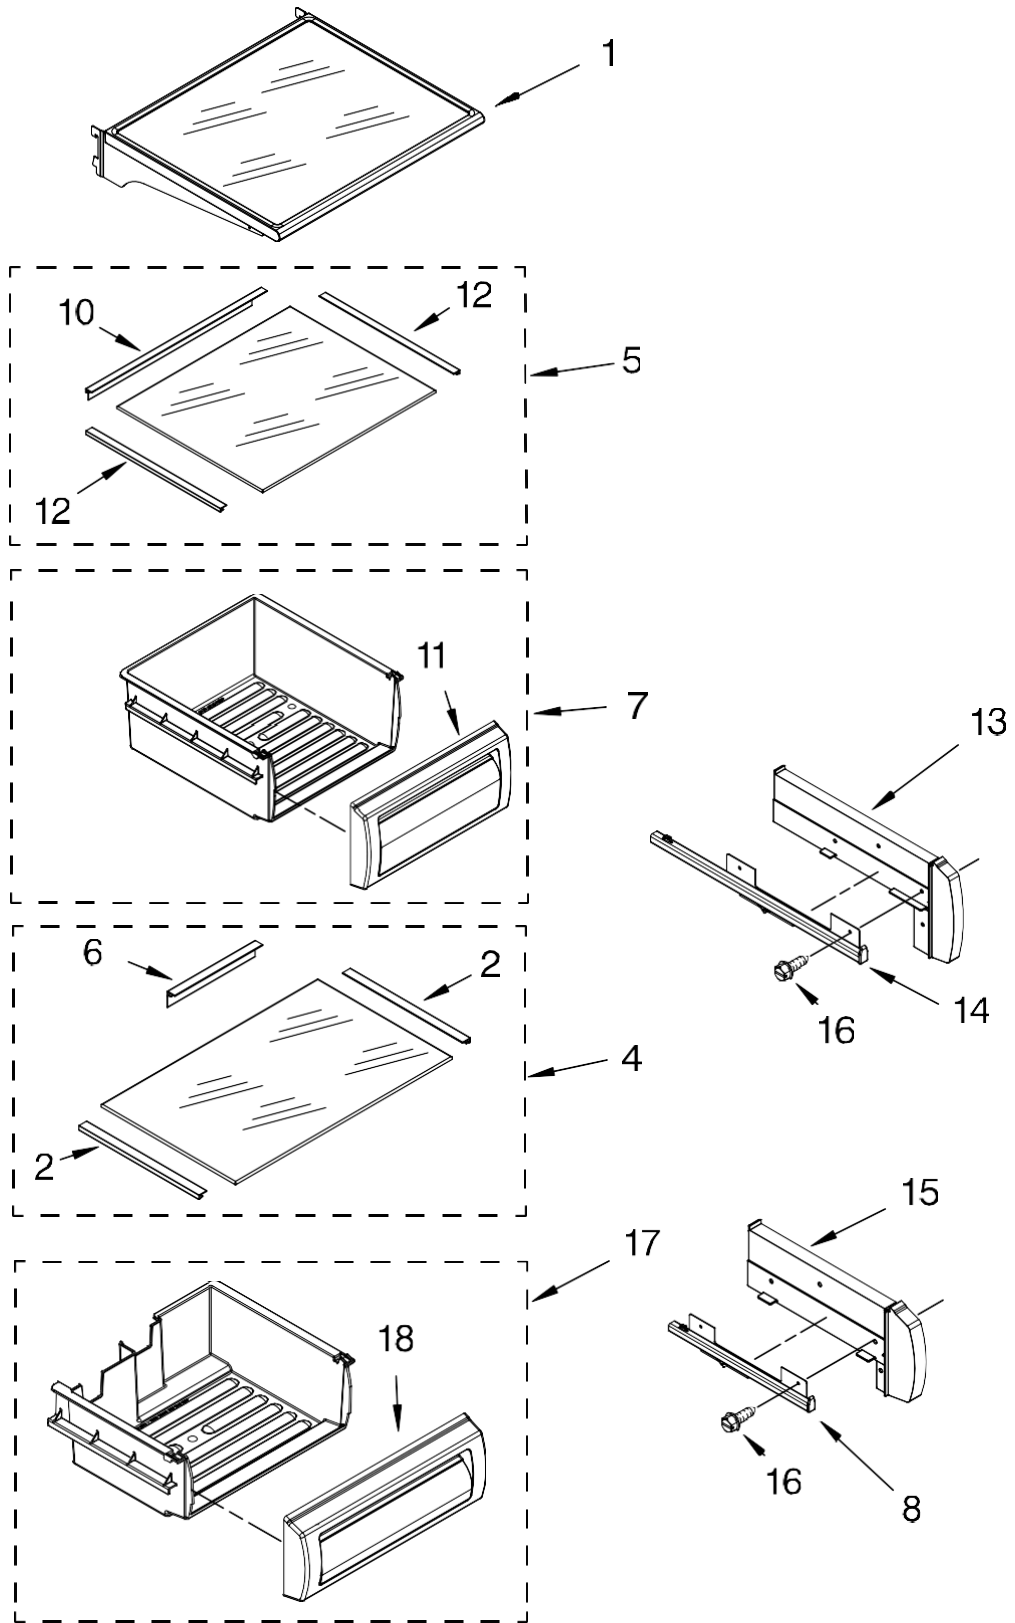

REFRIGERATOR SHELF PARTS

For Model: EF48NBSS
(Stainless Steel)

FOR ORDERING INFORMATION REFER TO PARTS PRICE LIST

REFRIGERATOR SHELF PARTS

For Model: EF48NBSS
(Stainless Steel)

Illus. No.	Part No.	DESCRIPTION
1	W10165104	Shelf Assy (4)
2	2256250	Trim, Glass Side Meat Pan
4	W10165092	Meat Pan Cover Assembly
5	W10165086	Crisper Cover Assembly
6	2257583	Trim, Glass Rear
7	2252413	Crisper Pan (2)
8		Slide, Meat Pan
	2302954	Left Side
	2302955	Right Side
10	2256255	Trim, Glass Rear
11	2256249	Front, Crisper Pan
12	2252255	Trim, Glass Side
13		Spacer, Crisper
	2256222	Right Side (2)
	2256223	Left Side (2)
14		Slide, Crisper
	2302957	Right Side (2)
	2302956	Left Side (2)
15		Spacer, Meat Pan
	2256243	Left Side
	2256244	Right Side
16	8533929	Screw
17	2256370	Pan Assembly Meat
18	2256367	Front, Meat Pan

FOR ORDERING INFORMATION REFER TO PARTS PRICE LIST