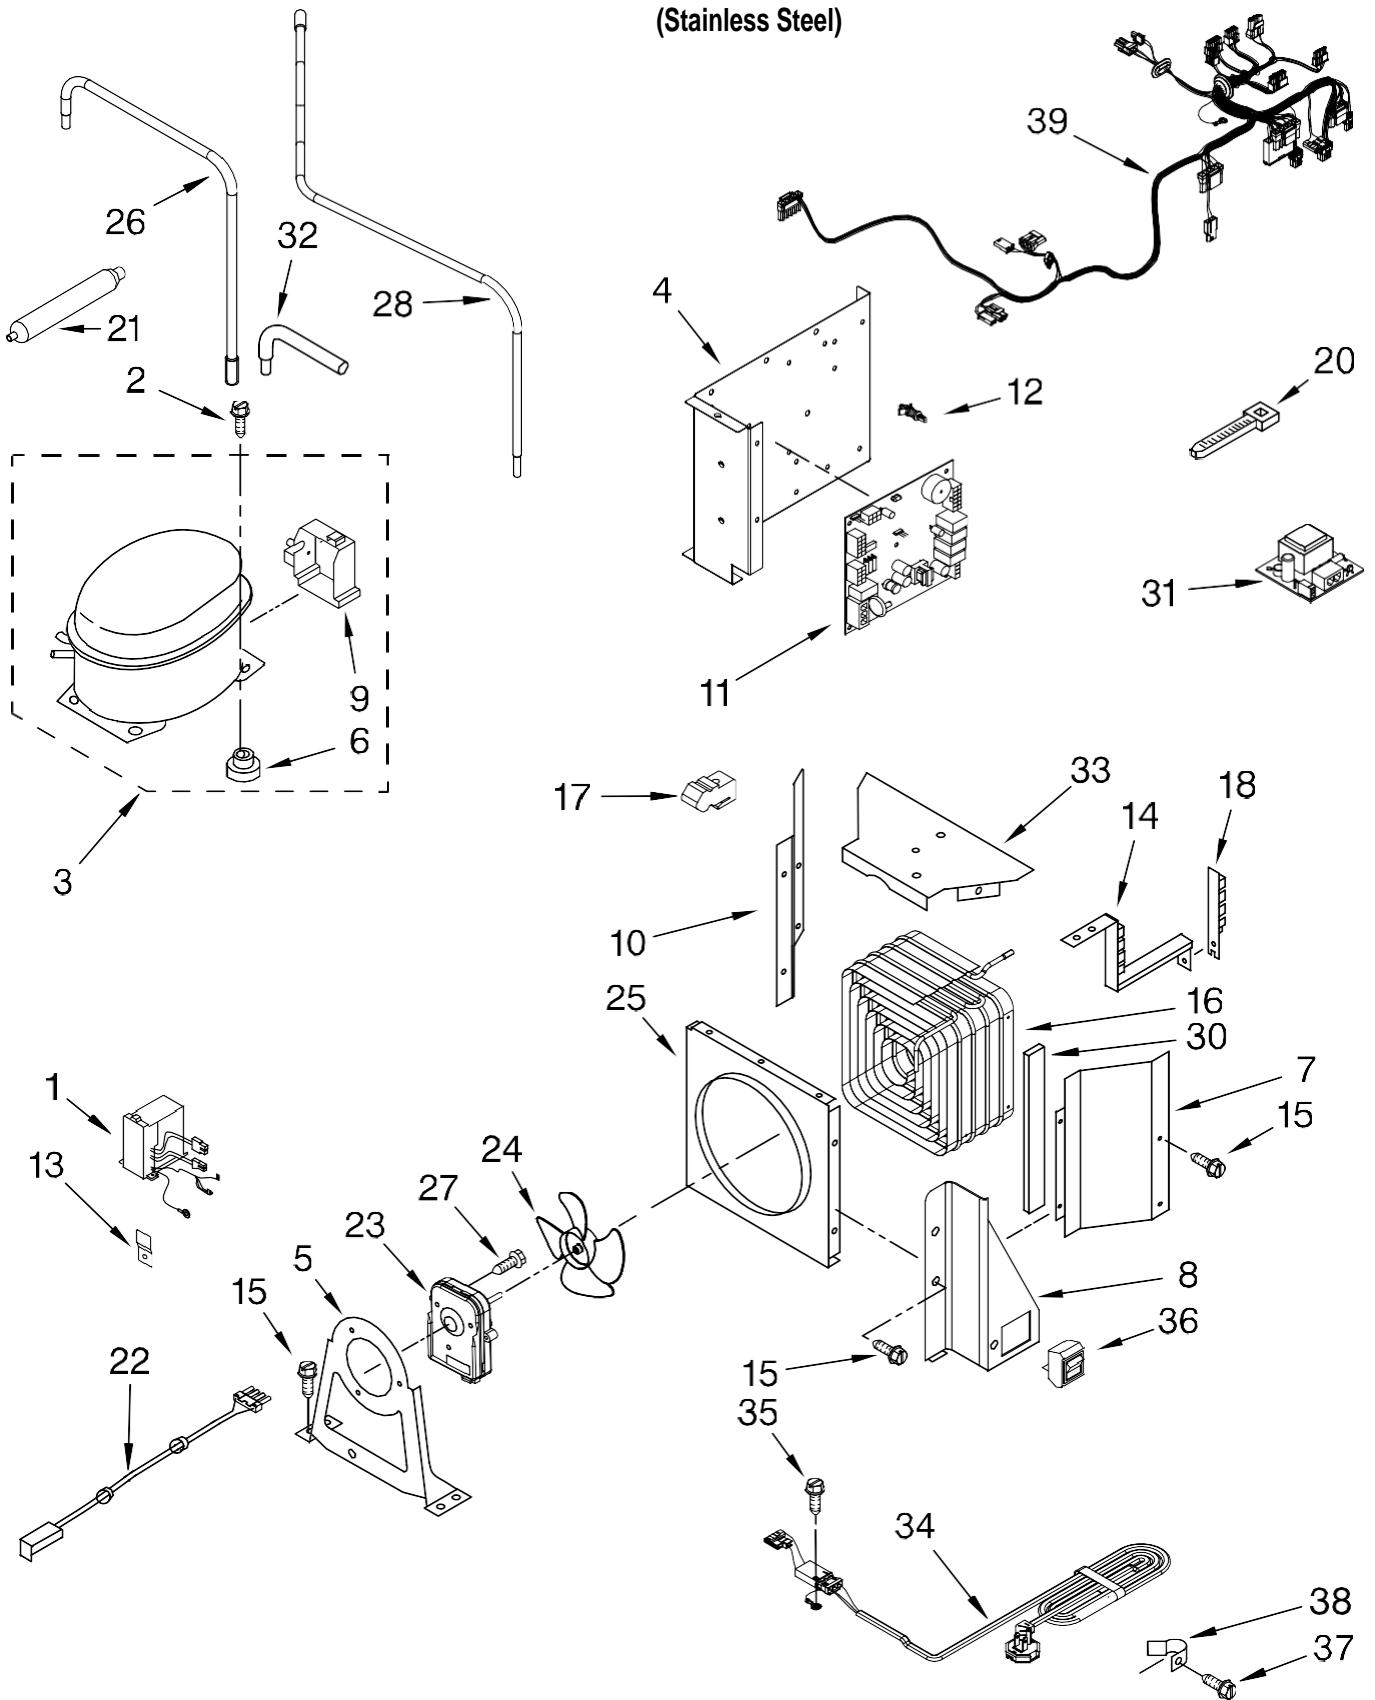

UPPER UNIT PARTS

For Model: EF48NBSS
(Stainless Steel)

FOR ORDERING INFORMATION REFER TO PARTS PRICE LIST

UPPER UNIT PARTS

For Model: EF48NBSS
(Stainless Steel)

Illus. No.	Part No.	DESCRIPTION
1	W10133449	Inverter Box
2	489373	Screw, Compressor Mounting (4)
3	2302967	Compressor (Includes Items 6 & 9)(Also Order 876765 Tube Kit)
4	2318087	Housing, Control Board
5	W10136614	Bracket, Fan Motor
6	1100826	Grommet, Mounting
7	2309002	Support, Condenser (Right)
8	2307684	Bracket, Switch
9	2215676	Terminal Cover
10	2309001	Support, Condenser (Left)
11	W10818296	Control Board, Gemini
12	2203075	Spacer (5)
13	2256328	Bracket, Inverter Box
14	2317031	Bracket, Vibration Condenser
15	1157158	Screw
16	2307998	Condenser
17	2309431	Grommet (4)
18	2317030	Arm, Vibration

Illus. No.	Part No.	DESCRIPTION
20	2155774	Wire Tie
21	2317982	Drier
22	2310207	Wire Assembly (Condenser Fan)
23	2188875	Motor, Fan
24	W10139483	Blade, Fan
25	2003169	Orifice, Fan
26	2307566	Tube, Drier Transition
27	8533993	Screw
28	2307694	Tube, Heat Loop Transition
30	2309432	Gasket, Condenser
31	2259350	Power Supply, Ingredient Care Center
32	2194319	Process, Tube
33	2309000	Cover, Condenser
34	2310251	Service Cord
35	486194	Screw
36	2266802	Switch, Power Disconnect
37	487294	Screw, Ground
38	549193	Clamp, Cord
39	W10167450	Wiring Harness, Unit Compartment

Illus. No.	Part No.	DESCRIPTION
Following Parts Not Illustrated and Optional Parts Not Included		
	978025	Valve, Access (1/4")
	978026	Valve, Access (5/16")
	978027	Valve, Access (3/8")
	978028	Valve, Access (1/2")
	978029	Valve, Access (5/8")
	978030	Valve, Access (3/4")
	876764	Valve, Access (3/16")
REFRIGERANT CHARGE		
		7.75 oz. (R-134A)

FOR ORDERING INFORMATION REFER TO PARTS PRICE LIST