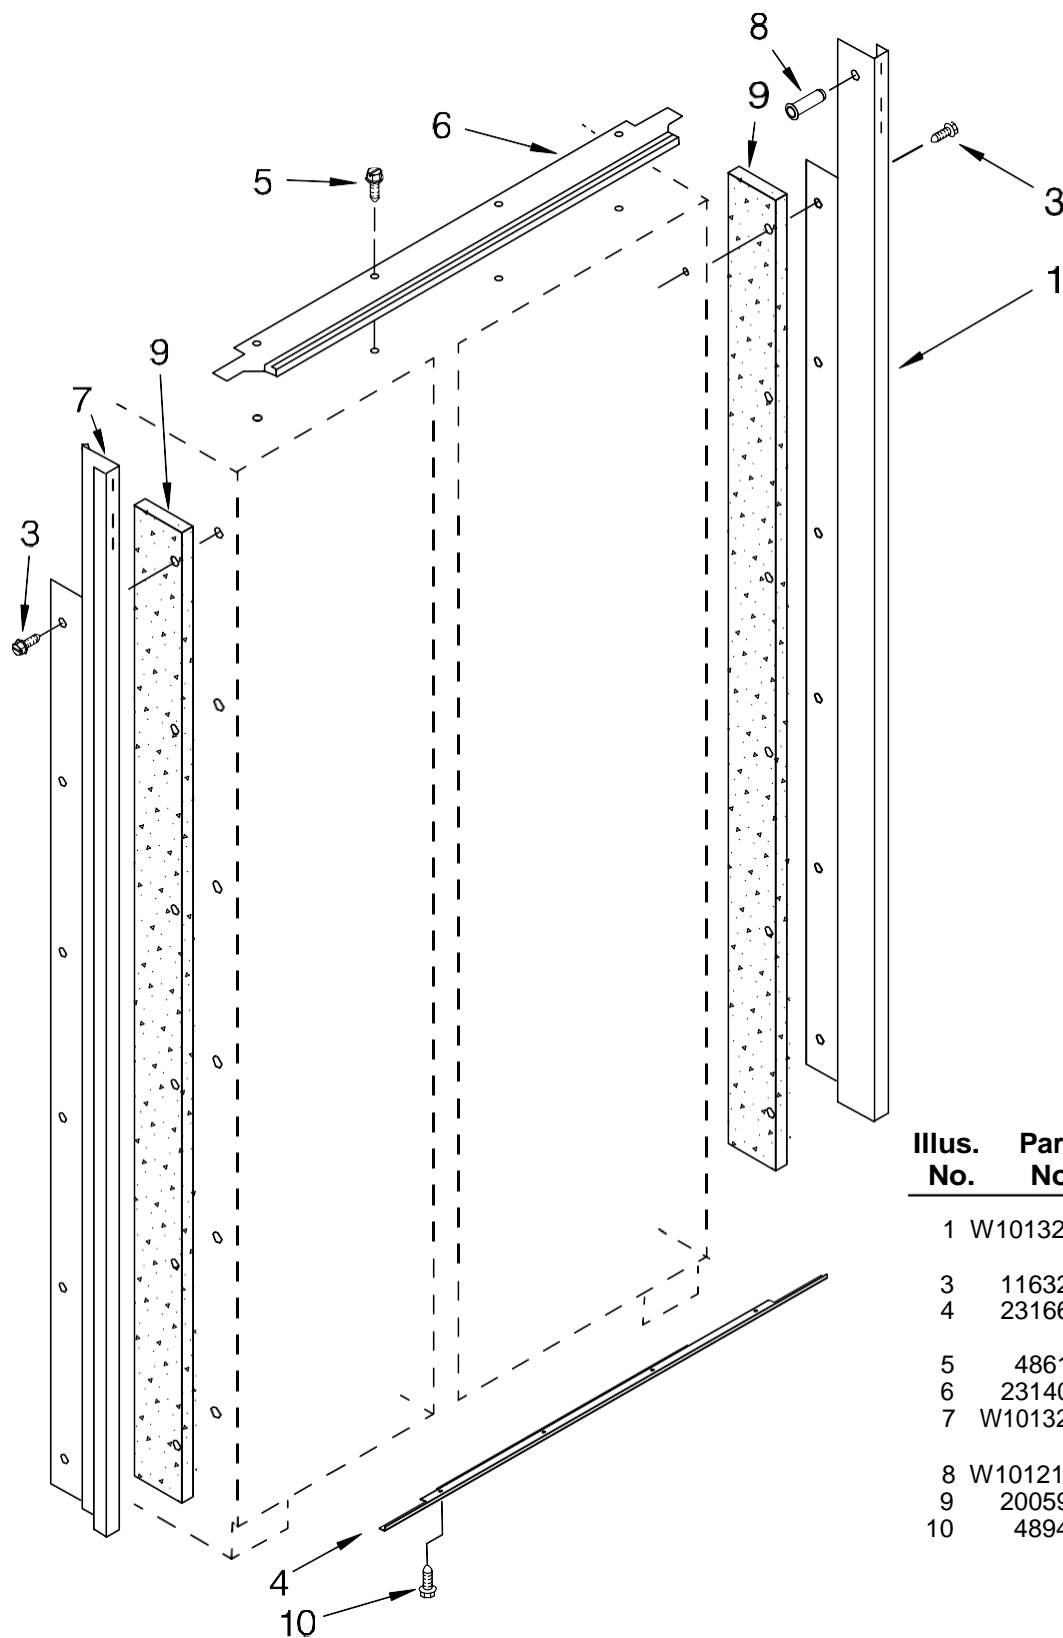

CABINET TRIM PARTS

For Model: EF48NBSS

(Stainless Steel)

Illus. No.	Part No.	DESCRIPTION

1	W10132472	Cabinet, Trim (Right Side)
3	1163283	Screw
4	2316688	Cabinet, Trim (Bottom)
5	486194	Screw
6	2314018	Cabinet, Trim Top
7	W10132541	Cabinet Trim (Left Side)
8	W10121451	Nutsert (4)
9	2005925	Seal-Trim, Side
10	489464	Screw

FOR ORDERING INFORMATION REFER TO PARTS PRICE LIST