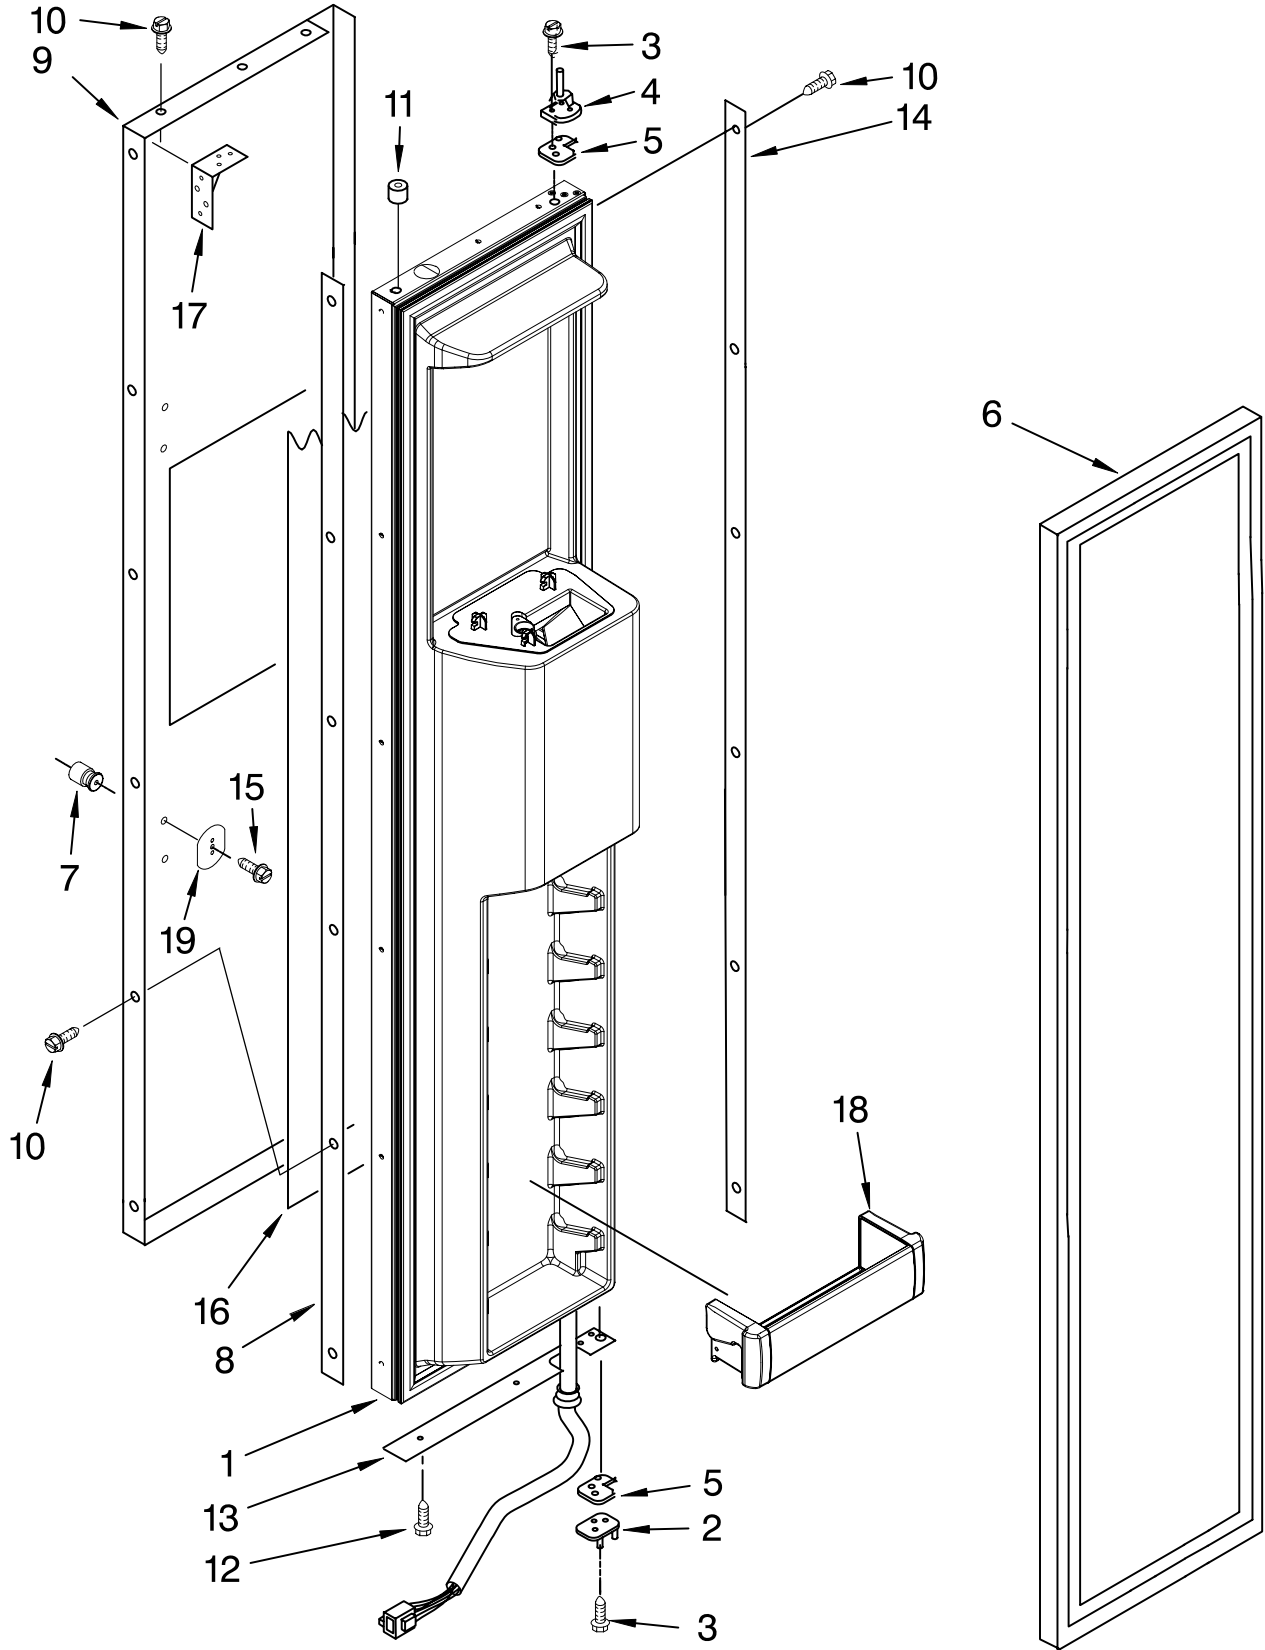

FREEZER DOOR PARTS

For Model: EF48DBSS

(Stainless Steel)

FOR ORDERING INFORMATION REFER TO PARTS PRICE LIST

FREEZER DOOR PARTS

For Model: EF48DBSS
(Stainless Steel)

Illus. No.	Part No.	DESCRIPTION
1	W10197698*	Freezer Door (Includes #6)
2	2302879	Hinge, Bottom
3	489282	Screw
4	2266854	Hinge, Top
5	2316804	Spacer-Door, Top & Bottom
6	2222810	Door Gasket, Magnetic
7	W10153450	Stud, Handle
8		Spacer, Door-Skin (Handle Side)
	2309060	For Stainless Steel Model
9		Skin, Door
	W10197700	Stainless Steel
10		Screw
	8281250	Stainless Steel
11	2005433	Spacer, Door-Skin (Top)
12	488568	Screw
13	2257386	Spacer, Door-Skin (Bottom)
14	2005030	Spacer, Door-Skin (Hinge Side)
15	308544	Screw, Handle
16		Filler, Door
	W10159586	Top
	W10159583	Bottom
17	2258951	Brace, Door Corner
18	2222777	Bin, Door (3)
19	W10127710	Plate, Door Handle

*Dacor # 106603