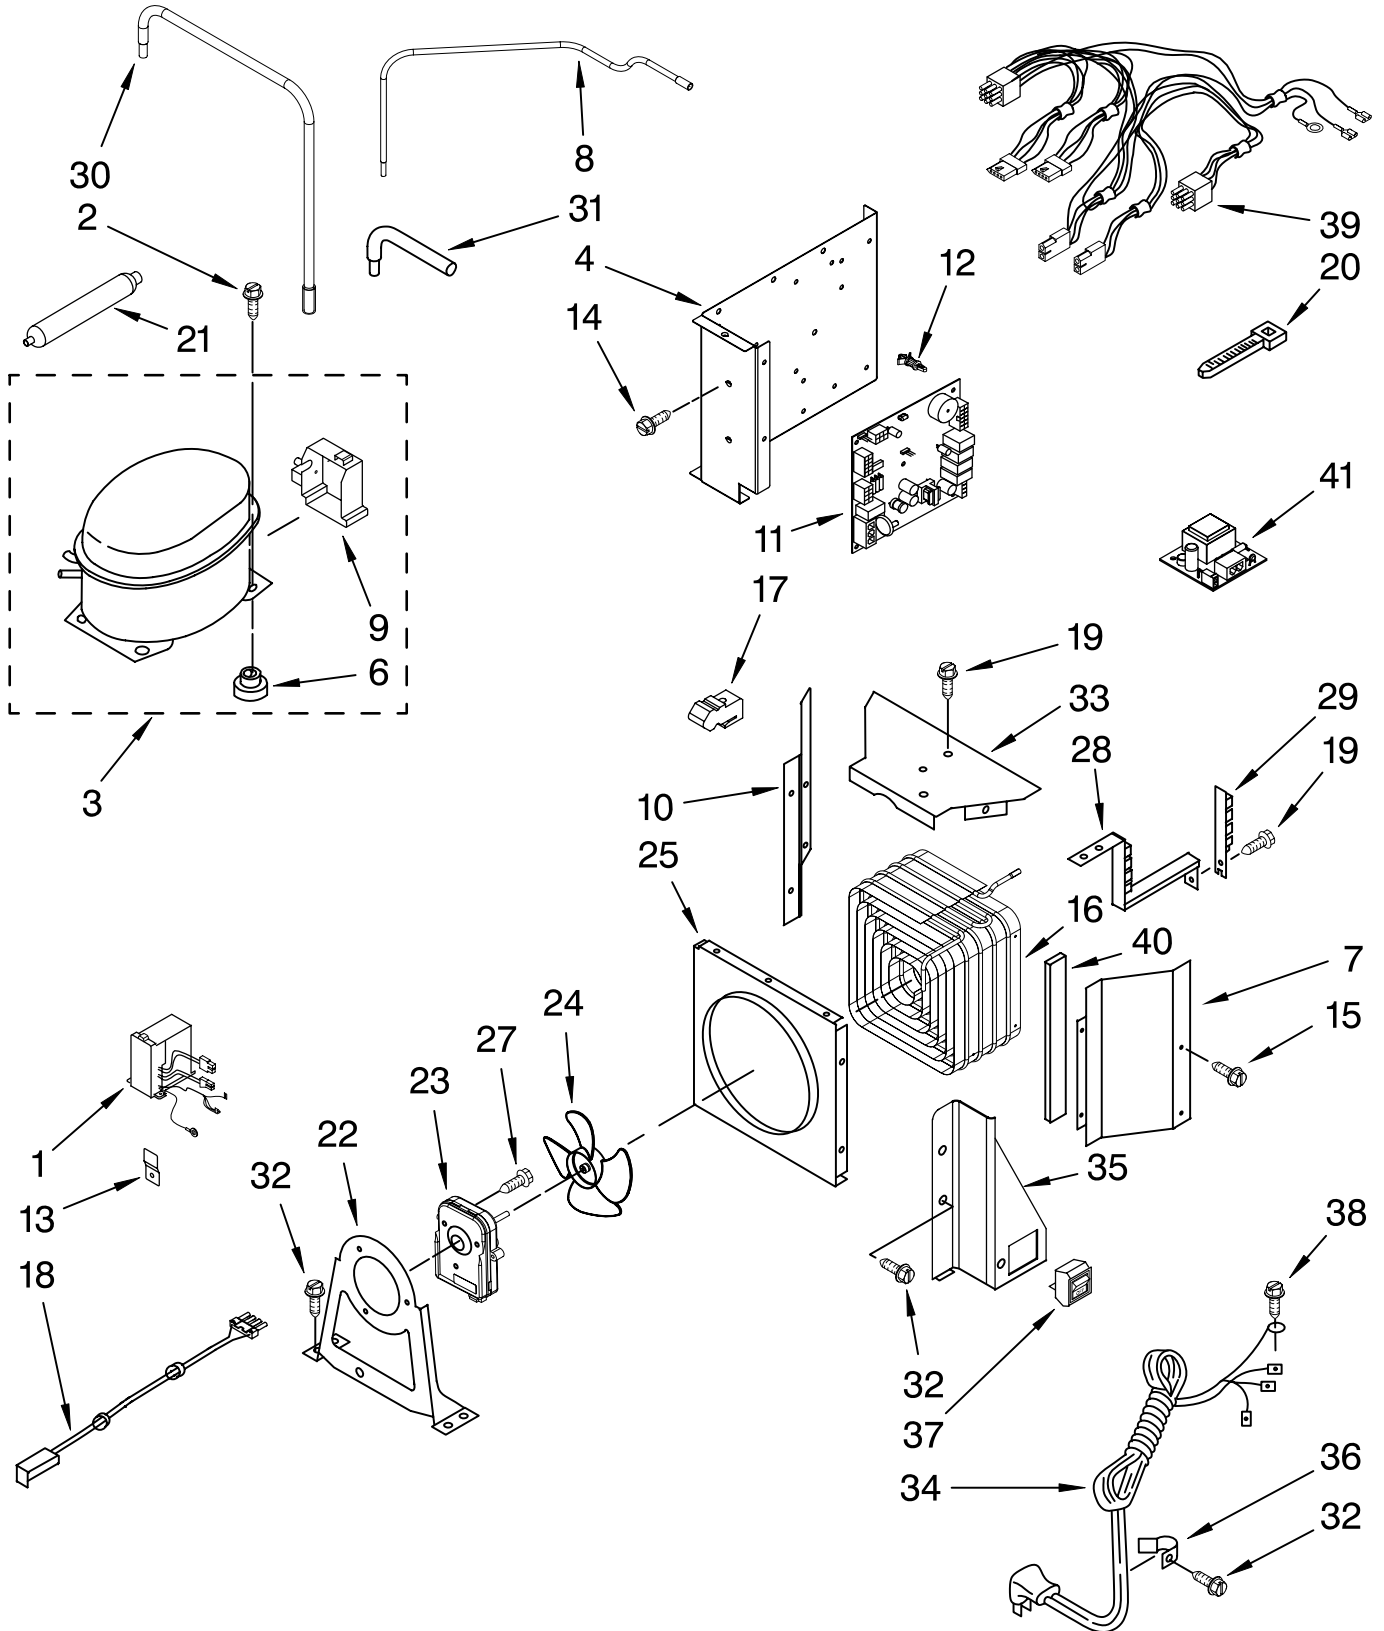

UPPER UNIT PARTS

For Model: EF48DBSS
(Stainless Steel)

FOR ORDERING INFORMATION REFER TO PARTS PRICE LIST

UPPER UNIT PARTS

For Model: EF48DBSS
(Stainless Steel)

Illus. No.	Part No.	DESCRIPTION
1	W10133449	Inverter Box
2	489373	Screw, Compressor Mounting (4)
3	2223393	Compressor (Includes Items 6 & 9)(Also Order 876765 Tube Kit)
4	2318087	Housing, Control Board
6	1100826	Grommet, Mounting
7	2309002	Support, Conenser
8	2307694	Tube, Transiton (Cond/Ht Loop) (Right)
9	2215676	Terminal Cover
10	2309001	Support, Condenser (Left)
11	2307028	Control Board
12	2203075	Spacer (5)
13	2256328	Bracket, Inverter Box
14	486194	Screw
15	1157158	Screw
16	2307998	Condenser
17	2309431	Grommet (2)
18	2310207	Wire, Jumper
19	489399	Screw

Illus. No.	Part No.	DESCRIPTION
20	2155774	Wire Tie
21	2317982	Drier
22	W10136614	Bracket, Fan Motor (Condenser Fan)
23	2188875	Motor, Fan
24	W10139483	Blade, Fan
25	2003169	Orifice, Fan
27	8533993	Screw
28	2317031	Bracket, Vibration (Condenser)
29	2317030	Arm, Vibration (Condenser)
30	2307566	Tube, Transition (Condenser/Drier)
31	2194319	Tube, Process
32	486194	Screw
33	2309000	Cover, Condenser
34	2310251	Service Cord
35	2307684	Bracket, Mounting (Power Switch)
36	549193	Clamp, Cord
37	2266802	Switch, Power Disconnect
38	487294	Screw, Ground
39	W10167450	Wiring Harness, Unit Compartment
40	2309432	Gasket, Condenser
41	2259350	Power Supply, Ingredient Care Center

Illus. No.	Part No.	DESCRIPTION
Following Parts Not Illustrated and Optional Parts Not Included		
	978025	Valve, Access (1/4")
	978026	Valve, Access (5/16")
	978027	Valve, Access (3/8")
	978028	Valve, Access (1/2")
	978029	Valve, Access (5/8")
	978030	Valve, Access (3/4")
	876764	Valve, Access (3/16")

REFRIGERANT CHARGE

7.75 oz.
(R-134A)