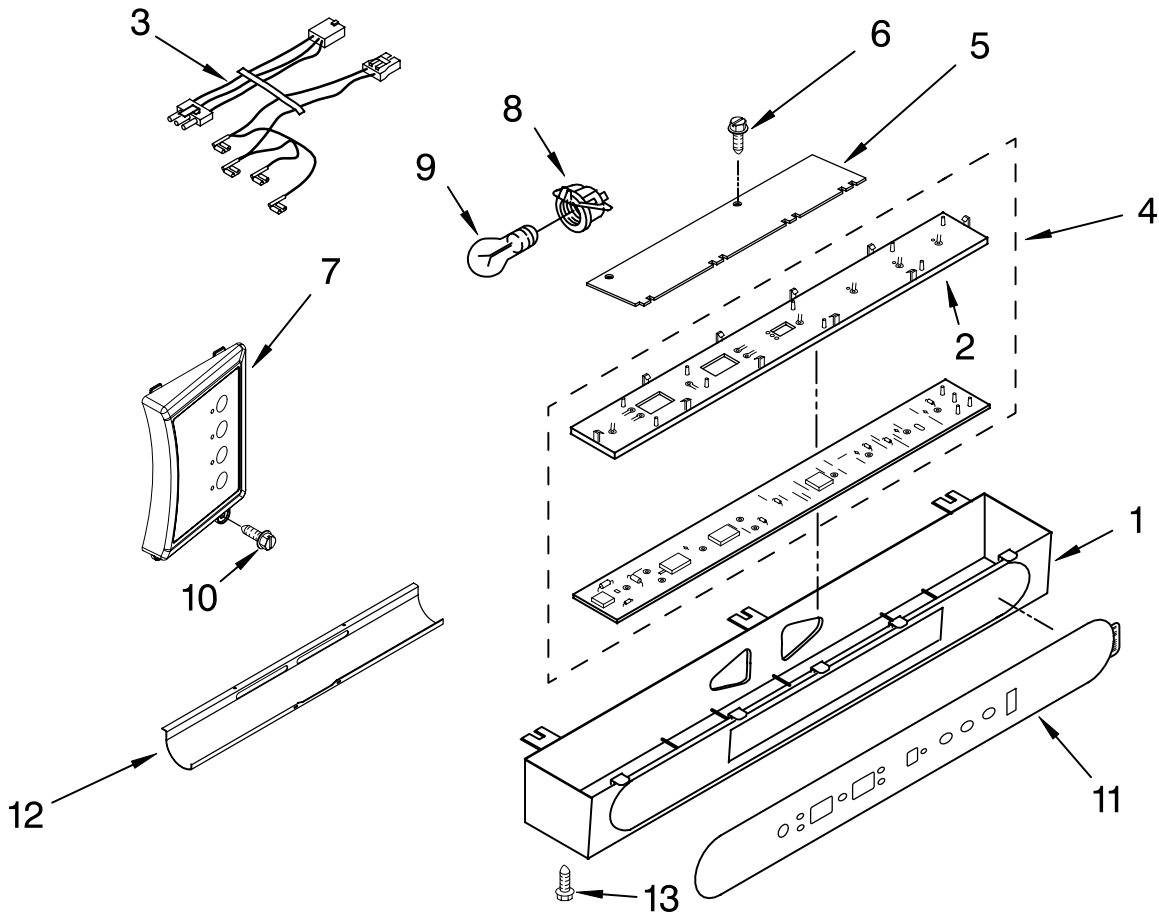

CONTROL PANEL PARTS

For Model: EF48DBSS
(Stainless Steel)

Illus. No.	Part No.	DESCRIPTION
1	2302773	Control Box
2	2215670	Insert, Control Box
3	2310197	Wire Assembly, UI Control
4	106428	Circuit Board, Control Box Housing Control
5	2221121	Support, Control Box
6	489006	Screw (2)
7	W10151210	Display, Ingredient Care Center
8	2162085	Socket, Light
9	2255743	Light Bulb (2)
10	8281185	Screw
11	W10165031*	Overlay, Control *106897 (Dacor P/N) Box
12	2302716	Shield, Light
13	486194	Screw

FOR ORDERING INFORMATION REFER TO PARTS PRICE LIST