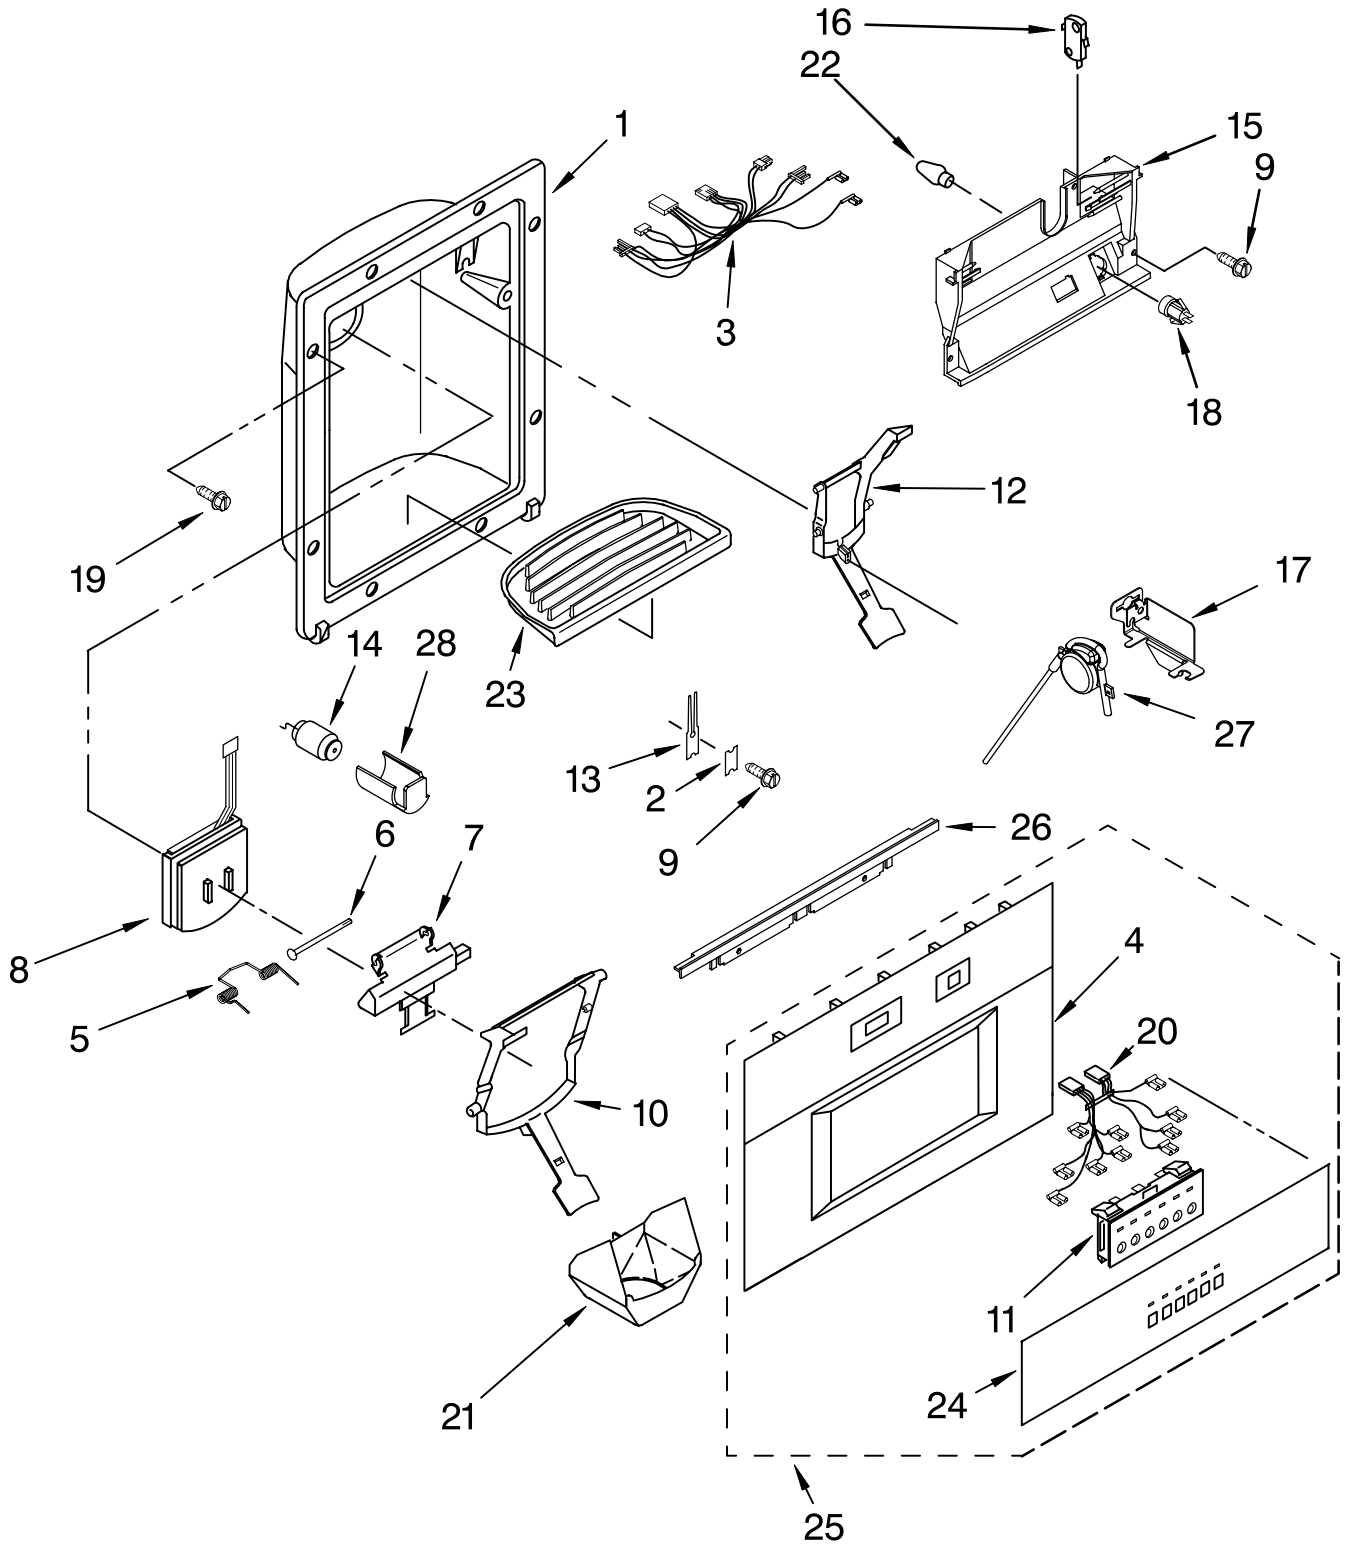

FREEZER DOOR PARTS

For Model: EF48DBSS

(Stainless Steel)

FOR ORDERING INFORMATION REFER TO PARTS PRICE LIST

FREEZER DOOR PARTS

For Model: EF48DBSS
(Stainless Steel)

Illus. No.	Part No.	DESCRIPTION
1	W10197698*	Freezer Door (Includes #6)
2	2302879	Hinge, Bottom
3	489282	Screw
4	2266854	Hinge, Top
5	2316804	Spacer-Door, Top & Bottom
6	2222810	Door Gasket, Magnetic
7	W10153450	Stud, Handle
8		Spacer, Door-Skin (Handle Side)
	2309060	For Stainless Steel Model
9		Skin, Door
	W10197700	Stainless Steel
10		Screw
	8281250	Stainless Steel
11	2005433	Spacer, Door-Skin (Top)
12	488568	Screw
13	2257386	Spacer, Door-Skin (Bottom)
14	2005030	Spacer, Door-Skin (Hinge Side)
15	308544	Screw, Handle
16		Filler, Door
	W10159586	Top
	W10159583	Bottom
17	2258951	Brace, Door Corner
18	2222777	Bin, Door (3)
19	W10127710	Plate, Door Handle

*Dacor # 106603

DISPENSER FRONT PARTS

For Model: EF48DBSS
(Stainless Steel)

FOR ORDERING INFORMATION REFER TO PARTS PRICE LIST

DISPENSER AND FRONT PARTS

For Model: EF48DBSS
(Stainless Steel)

Illus. No.	Part No.	DESCRIPTION
1		Housing, Dispenser (Not Serviced)
2	2195051	Strain Relief
3	W10139147	Wire Assembly
4		Cover, Dispenser (Not Serviced)
5	2304772	Spring, Torsion
6	2196195	Pin
7	2304355	Ice Door Mechanism
8	2180353	Door, Ice
9	489000	Screw
10	2259396B	Lever, Ice
11		Switch Assembly (Not Available, Order #25)
12	2259395B	Lever, Water
13	2194719	Spring, Lever
14	2205686	Delay Mechanism
15	2183771	Bracket, Control
16	2162361	Switch (2)
17	2259209	Bracket, Anti Drip Valve
18	2180200	Lamp Holder
19	488500	Screw
20	2310198	Harness, Switch
21	2180224	Guide, Ice
22	3406124	Light Bulb
23	2302944B	Grill, Overflow
24		Overlay, Cover (Not Serviced)
25	W10165055	Front Cover Assembly (Includes 4,11,20, & 24)
26	2306077	Spacer, Dispenser Cover
27	2320669	Valve, Anti Drip
28	2252127	Sleeve, Delay Mechanism