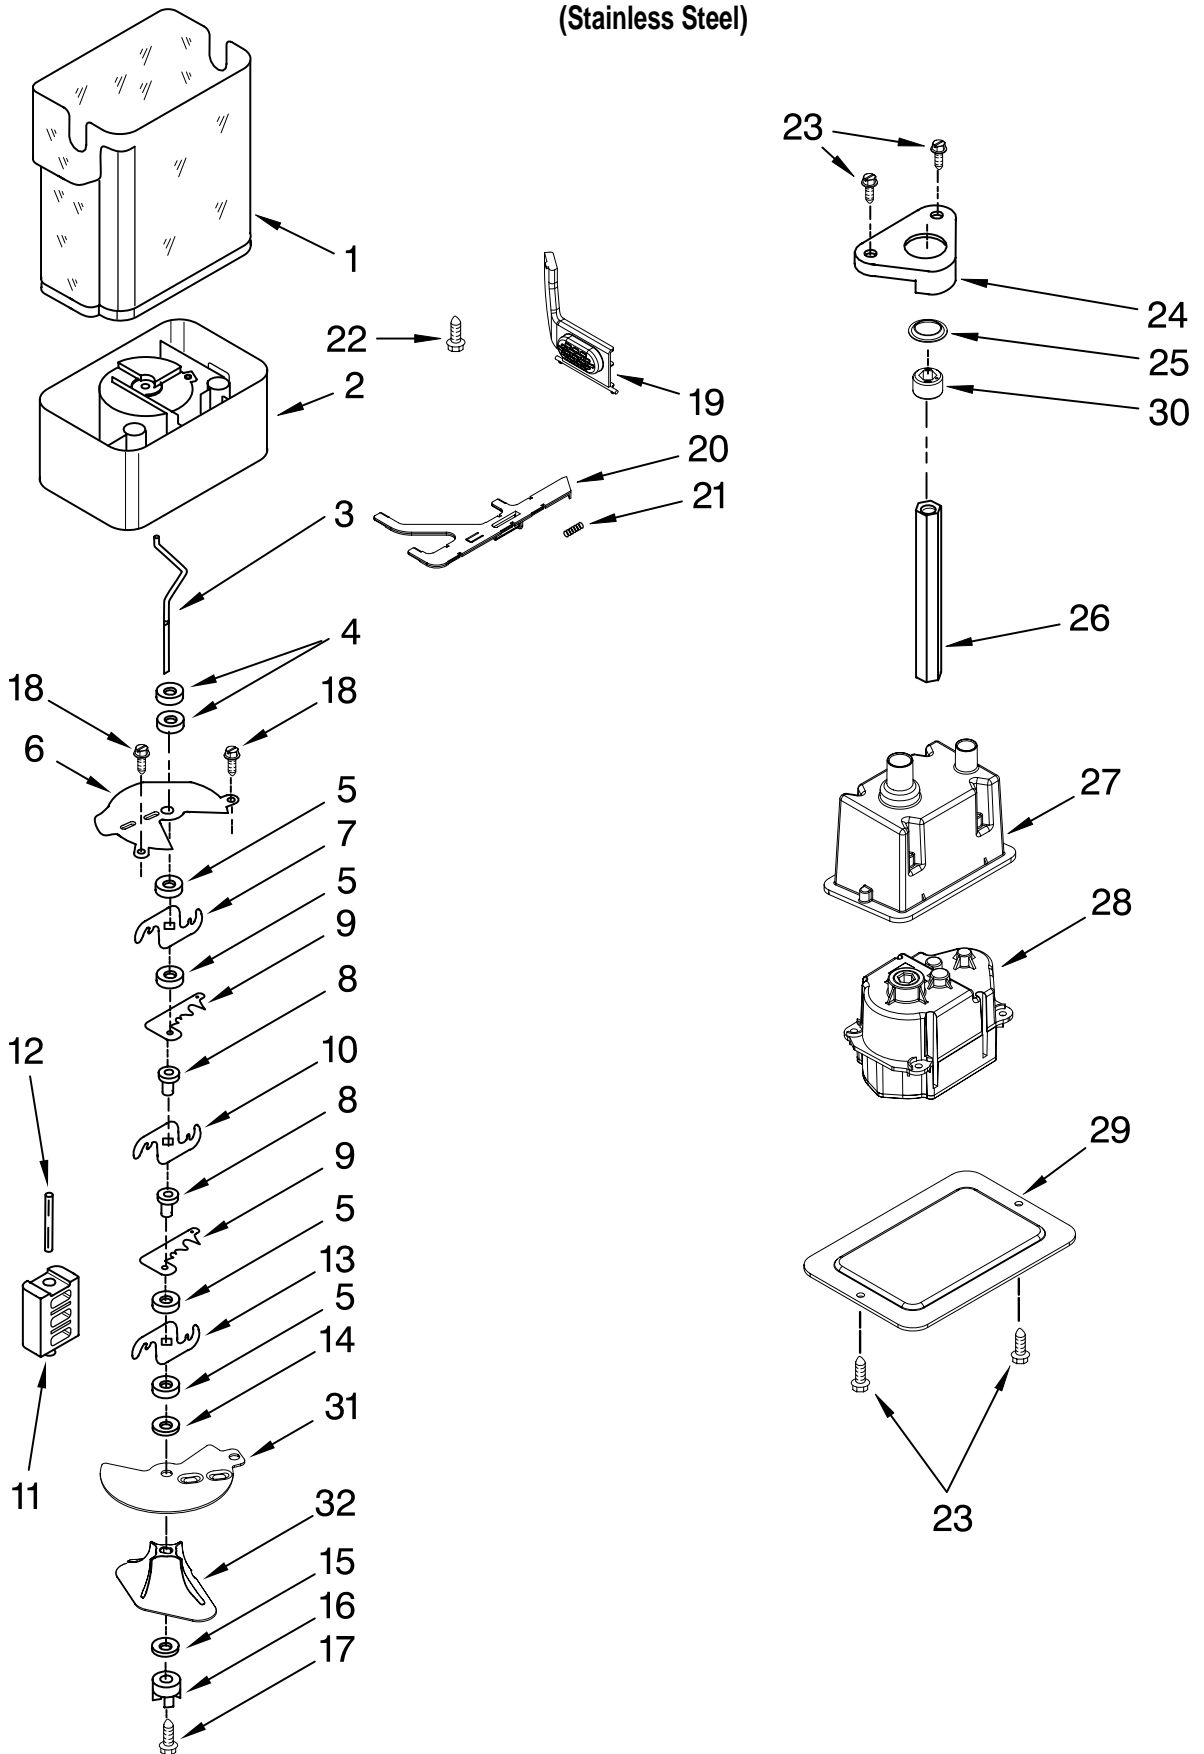

MOTOR AND ICE CONTAINER PARTS

For Model: EF48DBSS
(Stainless Steel)

FOR ORDERING INFORMATION REFER TO PARTS PRICE LIST

MOTOR AND ICE CONTAINER PARTS

For Model: EF48DBSS
(Stainless Steel)

Illus. No.	Part No.	DESCRIPTION
1	2222970	Ice Bin
2	W10151248	Crusher Bin
3	W10140642	Auger
4	2258220	Washer, Auger
5	1119007	Spacer, Flat (6)
6	2317248	Cover, Crusher
7	2257024	Blade, Rotary
8	1119005	Spacer, Step (2)
9	2257020	Blade, Fixed
10	2257023	Blade, Rotary
11	2317239	Block, Blade
12	489229	Roll Pin
13	2257022	Blade, Rotary
14	489235	Washer, Plain
15	2198661	Washer, Coupling
16	2188918	Coupling, Top
17	8281164	Screw
18	3400065	Screw
19	2266800	Button, Bin
20	W10134785	Latch, Bin
21	2198608	Spring, Latch
22	2198671	Screw (2)
23	8281163	Screw
24	2188919	Holder
25	2198628	Seal
26	2318030	Drive Shaft
27	2318011	Enclosure, Motor
28	2315546	Dispenser, Motor
29	2318028	Cover
30	2315559	Sleeve, Coupling
31	2317250	Divider, Chamber
32	2317243	Wiper
33	108810	Wiring Harness Dispenser Motor (not shown)

FOR ORDERING INFORMATION REFER TO PARTS PRICE LIST