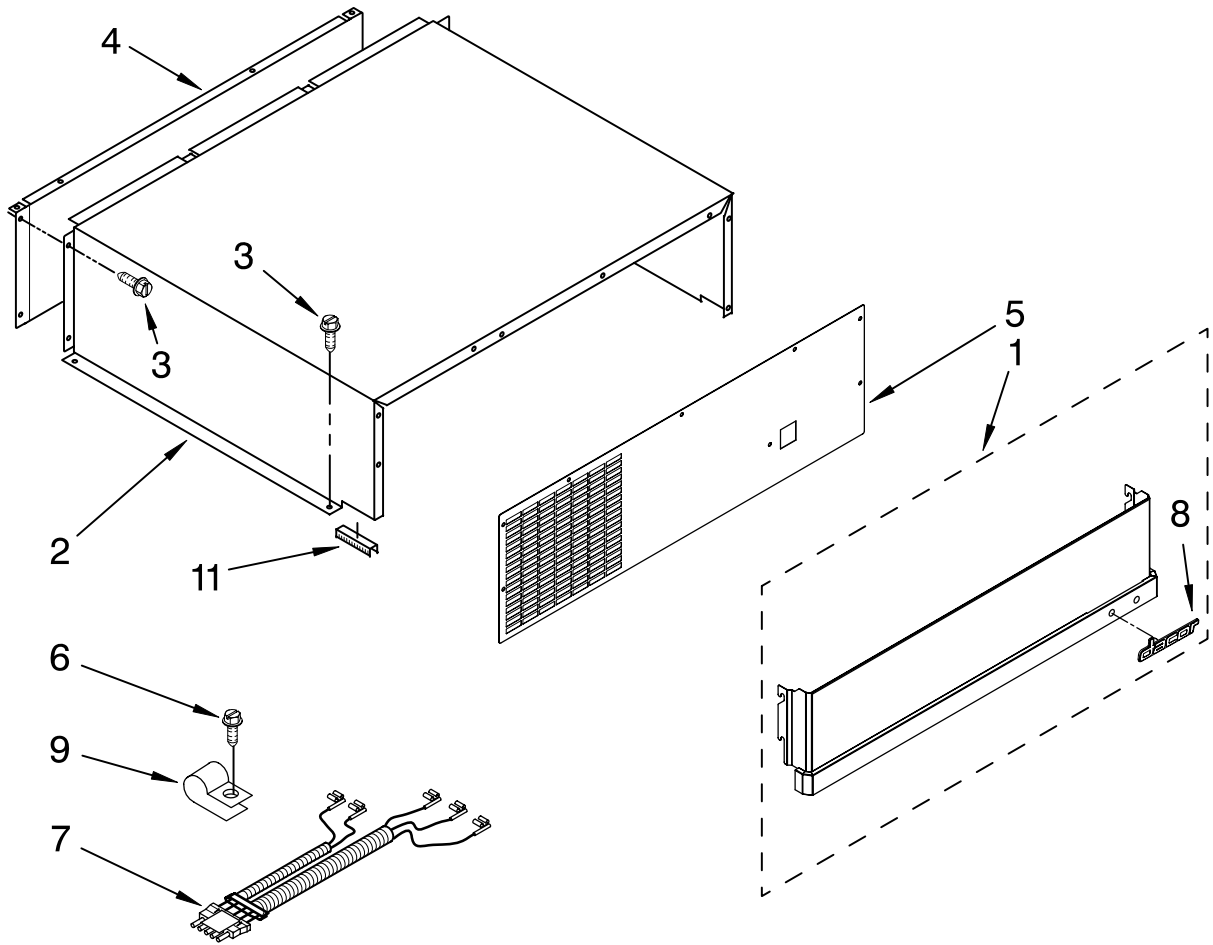

Illus. No.	Part No.	DESCRIPTION
1		Liner (Not A Serviceable Part)
2	2306010	Thermistor
3	2208970	Air Duct
4	2003577	Guard, Air Return
5	2259077	Ladder, Shelf (2)
6	520965	Screw Support, Ladder (8)
7	2006475	Screw
8	487539	Screw
9	2302937	Thermistor
10	2302986	Lid, Meat Pan Baffle
11	W10169528	Baffle Control Assembly
12	2171846	Release Valve
13	2310205	Jumper, Air Baffle
14	488357	Screw
15	486194	Screw
17	2221296	Air Baffle Assembly
18	2327509	Reservoir
19	488280	Screw
21	2309222	Diffuser Assembly
22	2317105	Cover, Thermistor
23	2188820	Thermistor
24	2302992	Spacer, Air-Baffle
25	2309087	Cover, Diffuser
27	2259412	Seal, Air Duct (Round Hole)
28	2259398	Seal, Air Duct (Square Hole)

FOR ORDERING INFORMATION REFER TO PARTS PRICE LIST

CONTROL PANEL PARTS

For Model: EF48DBSS
(Stainless Steel)

Illus. No.	Part No.	DESCRIPTION
1	2302773	Control Box
2	2215670	Insert, Control Box
3	2310197	Wire Assembly, UI Control
4	106428	Circuit Board, Control Box Housing Control
5	2221121	Support, Control Box
6	489006	Screw (2)
7	W10151210	Display, Ingredient Care Center
8	2162085	Socket, Light
9	2255743	Light Bulb (2)
10	8281185	Screw
11	W10165031*	Overlay, Control *106897 (Dacor P/N) Box
12	2302716	Shield, Light
13	486194	Screw

FOR ORDERING INFORMATION REFER TO PARTS PRICE LIST

TOP GRILLE AND UNIT COVER PARTS

For Model: EF48DBSS
(Stainless Steel)

Illus. No.	Part No.	DESCRIPTION
1		Panel, Decorative Assembly
	W10162621	Stainless Steel
2	W10161693	Cover, Unit
3	486194	Screw
4	2256466	Back Panel
5	W10121229	Cover, Unit Front
6	487415	Screw
7	2310194	Wire Assembly RC/FC Light Switch
8	12989001	Badge, Dacor
9	489348	Clamp
11	2215910	Grommet, Flexible