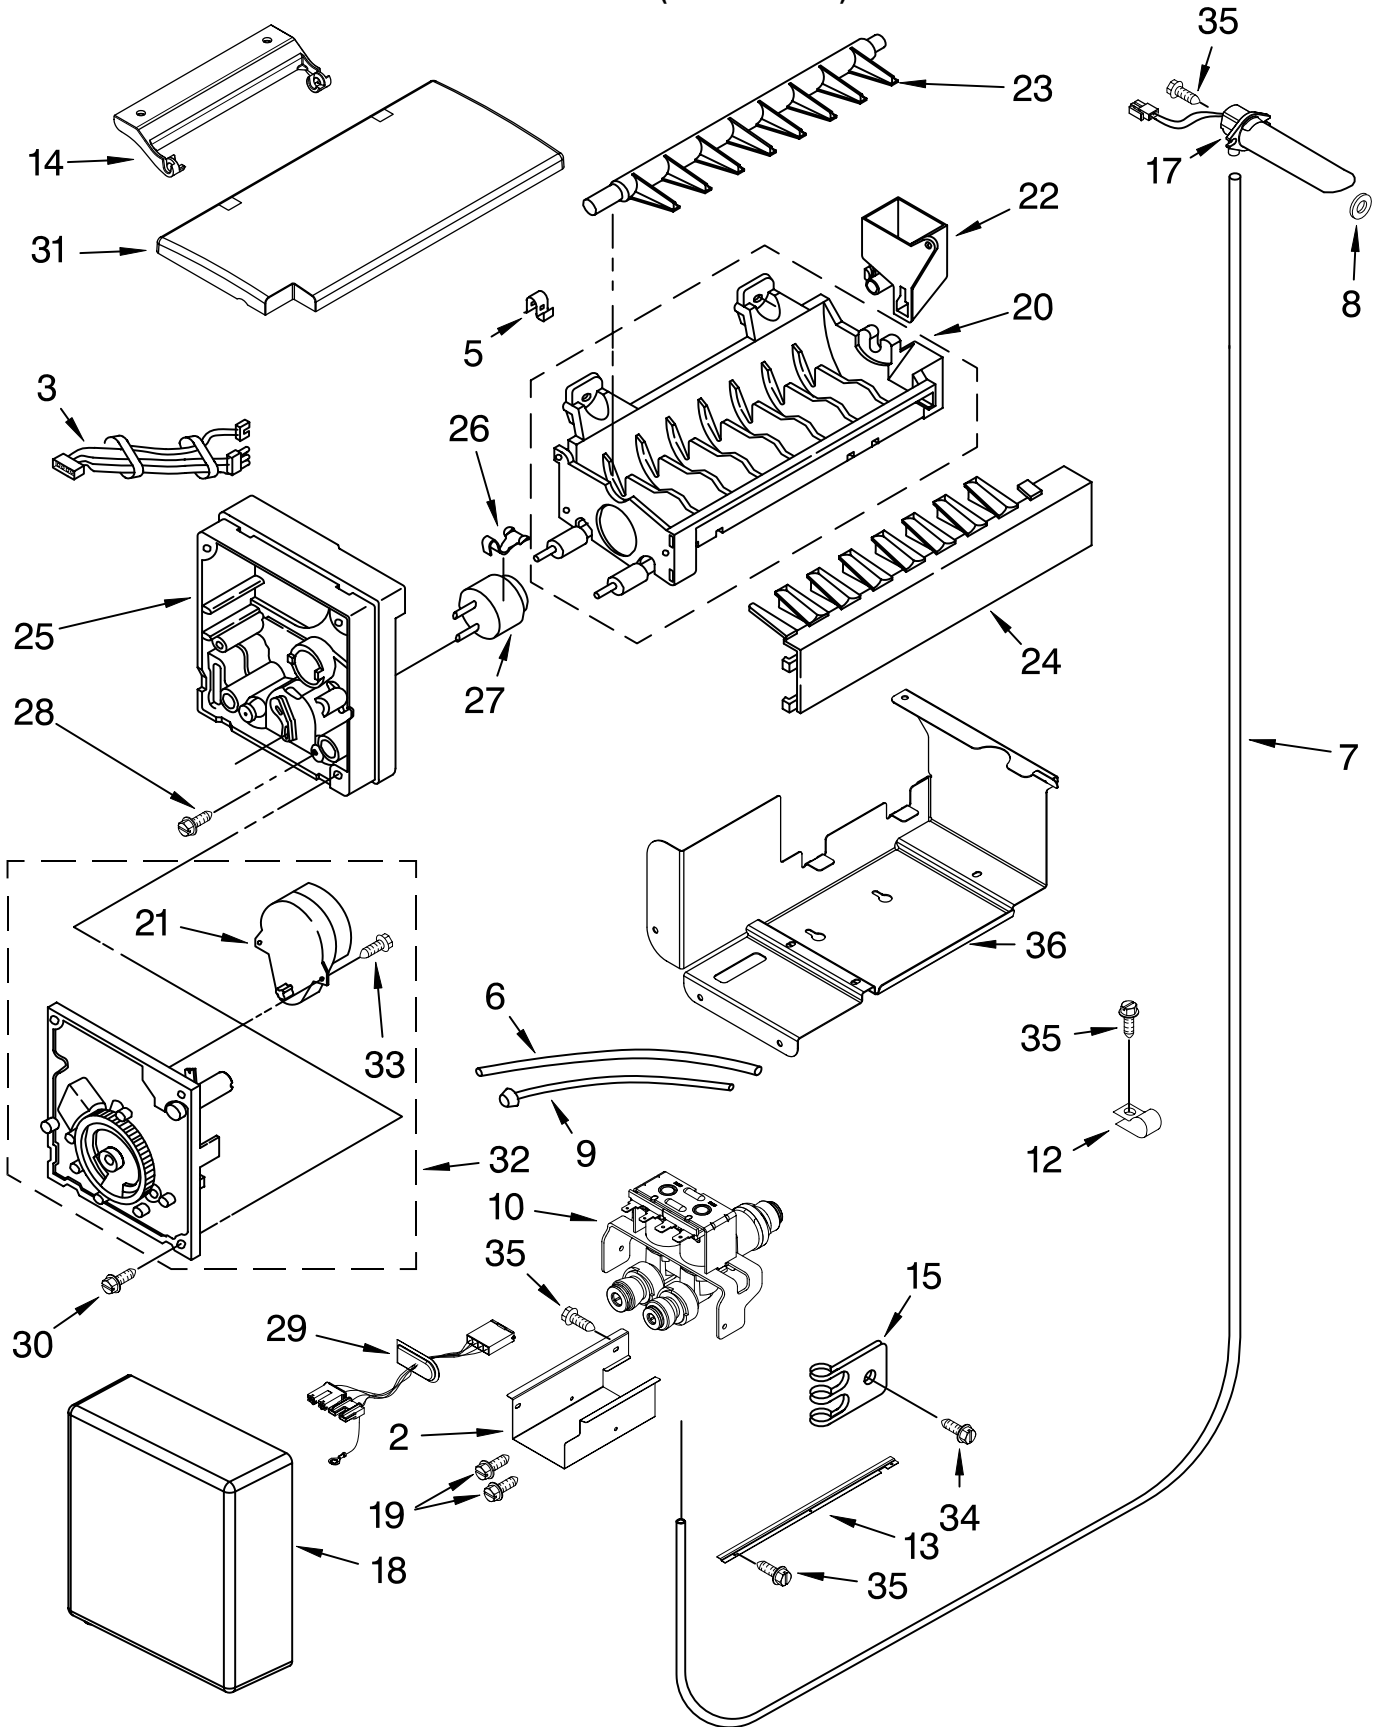

ICEMAKER PARTS

For Model: EF48DBSS

(Stainless Steel)

FOR ORDERING INFORMATION REFER TO PARTS PRICE LIST

ICEMAKER PARTS

For Model: EF48DBSS
(Stainless Steel)

Illus. No.	Part No.	DESCRIPTION
2	W10129655	Shield, Valve
3	2310191	Wire Assembly, Icemaker
5	628379	Clip, Fuse
6	2325170	Tube, Filter Inlet
7	2320658	Water Tube
8	2302758	Seal Gasket
9	2317912	Tube, Filter Outlet
10	2317883	Valve, Solenoid
12	2221070	Clamp, Tube
13	2320559	Support, Valve
14	2198641	Bracket, Icemaker Cover
15	2305274	Clamp, Nylon Valve
17	2302756	Tube, Water Inlet
18	2221232	Cover
19	488500	Screw

Illus. No.	Part No.	DESCRIPTION
20	W10122527	Mold & Heater (Also Order 542638 Silicone Grease)
21		Motor, (Not Serviceable Order Item 32)
22	628356	Cup-Water Fill
23	627843	Ejector
24	2198598	Ice Striper
25	2194712	Support
26	2315522	Retainer Thermostat (2)
27	628397	Thermostat (Also Order 542639 Cement Alumilastic)
28	8533917	Screw
29	W10139193	Wire Assembly, Water Valve
30	489276	Screw

Illus. No.	Part No.	DESCRIPTION
31	W10151256	Cover, Icemaker
32	626680	Module Assembly (Includes Items 21 & 33)
33	489136	Screw (2)
34	489464	Screw
35	486194	Screw
36	2252228	Bracket, Icemaker Mounting
100	W10122509	Complete Icemaker Assembly

Following Parts Not Illustrated
(Optional Parts Only)

8537055	Cleaner, Stainless Steel
W10151246	Ice Container Assembly