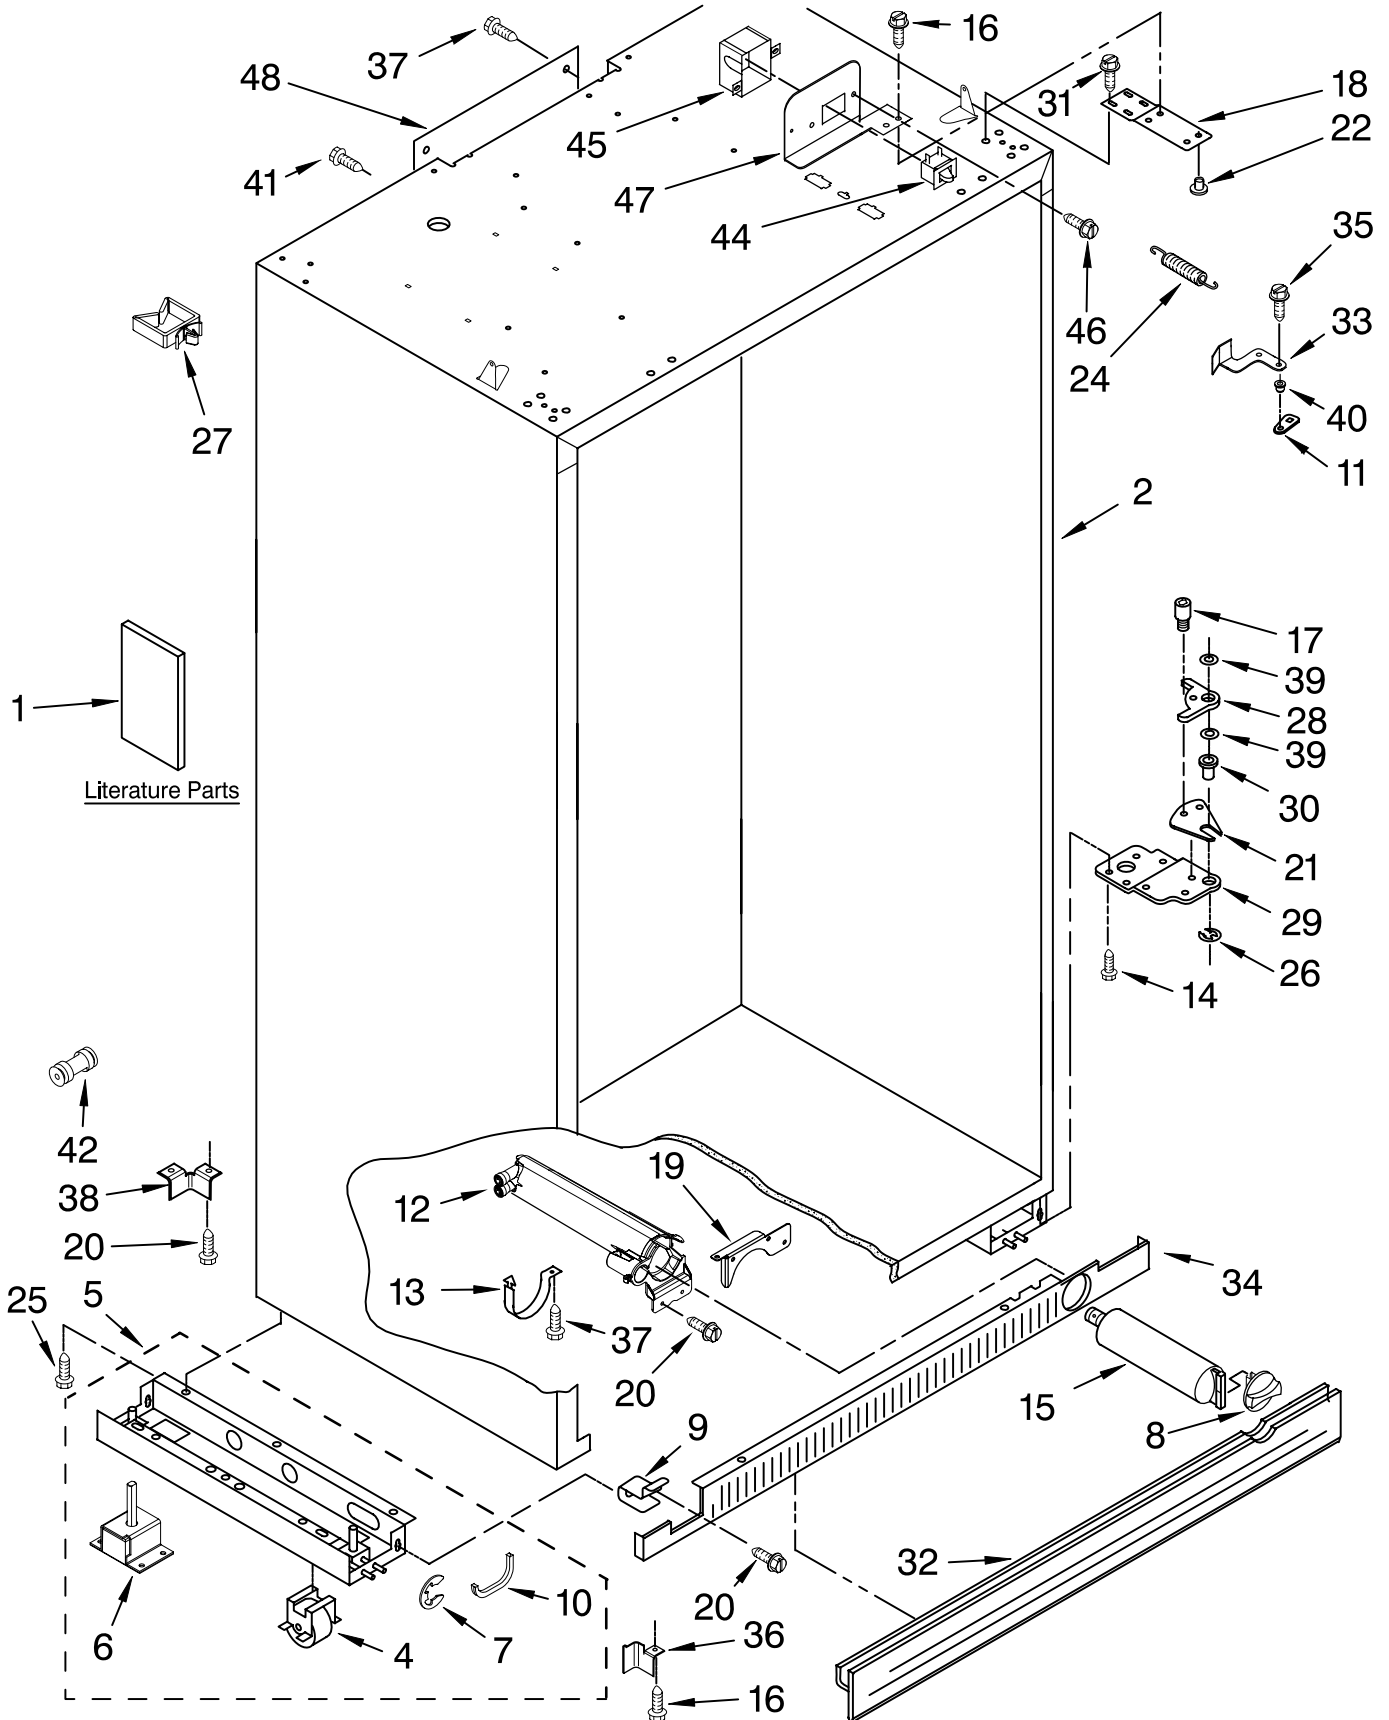

CABINET PARTS

For Model: EF48DBSS

(Stainless Steel)

48" BUILT IN
REFRIGERATOR

FOR ORDERING INFORMATION REFER TO PARTS PRICE LIST