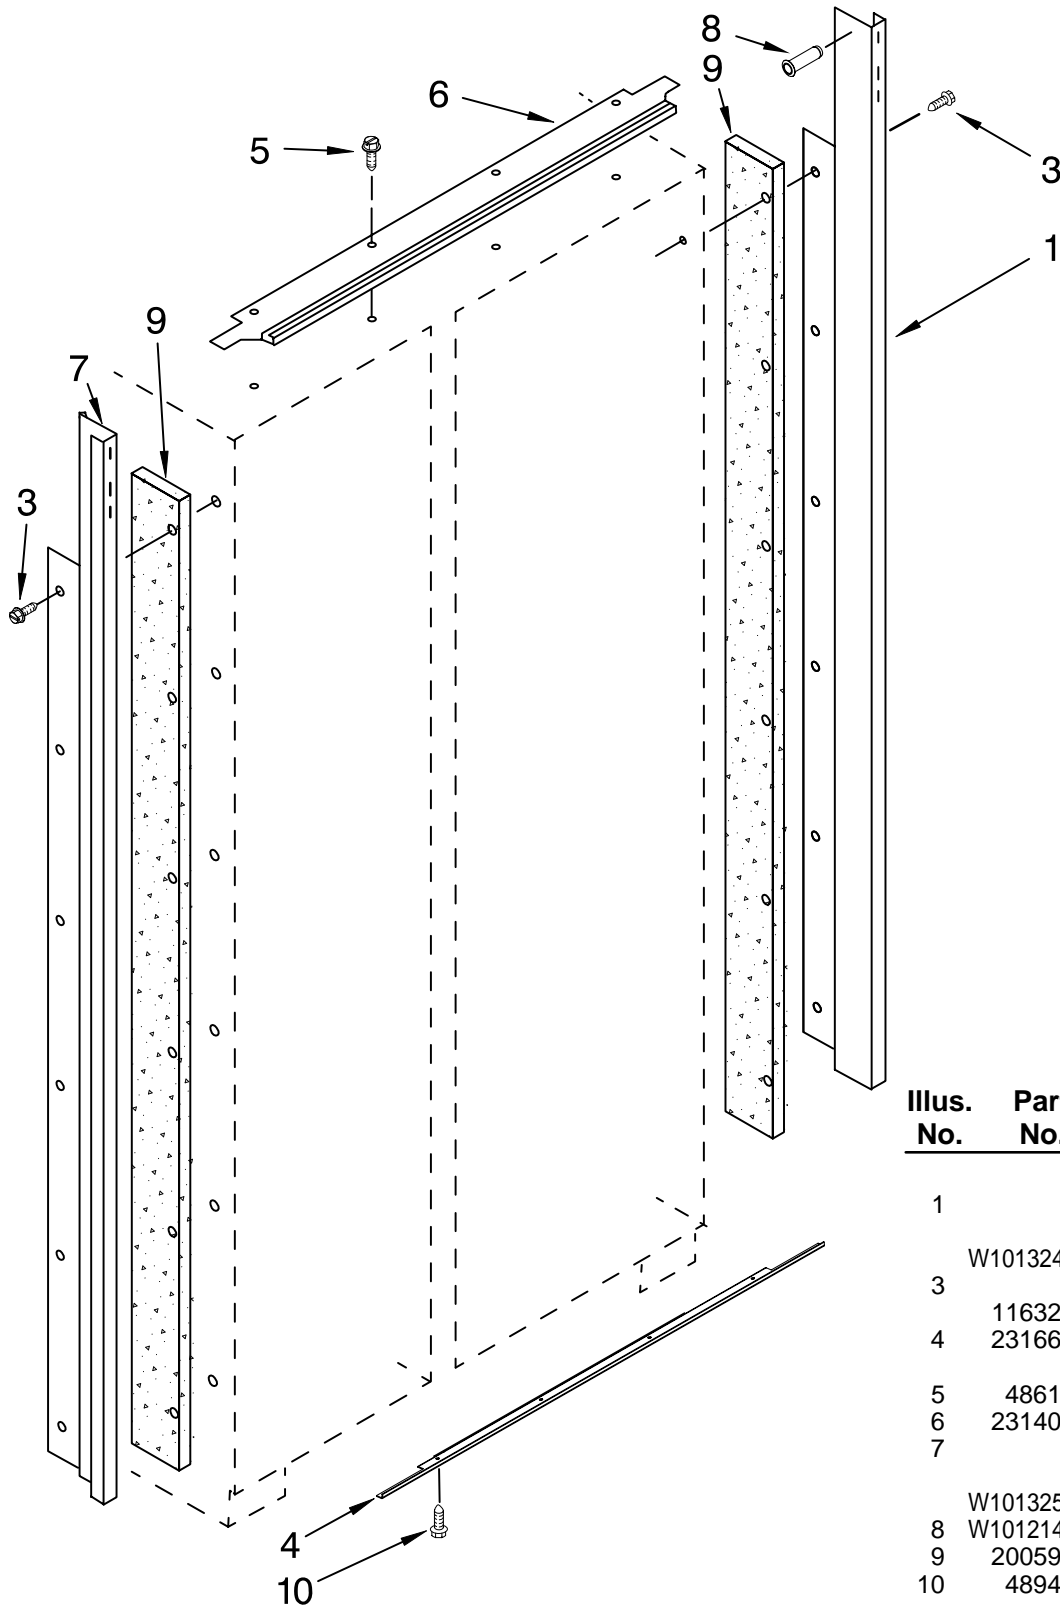

FOR ORDERING INFORMATION REFER TO PARTS PRICE LIST

CABINET TRIM PARTS

For Model: EF48DBSS
(Stainless Steel)

Illus. No.	Part No.	DESCRIPTION
1		Cabinet, Trim (Right Side)
	W10132472	Stainless Steel
3		Screw
	1163283	Stainless Steel
4	2316688	Cabinet, Trim (Bottom)
5	486194	Screw
6	2314018	Cabinet, Trim Top
7		Cabinet Trim (Left Side)
	W10132541	Stainless Steel
8	W10121451	Nutsert (4)
9	2005925	Seal-Trim, Side
10	489464	Screw

FOR ORDERING INFORMATION REFER TO PARTS PRICE LIST

FREEZER SHELF PARTS

For Model: EF48DBSS
(Stainless Steel)

Illus. No.	Part No.	DESCRIPTION
1	2302869	Wire, Shelf (4)
3	2302884	Shelf, Fixed (2)
4	2259083	Basket
5	2256271	Front, Basket
6	2259317	Slide, Basket
	2259318	Right Side
	2259318	Left Side
7	8533928	Screw