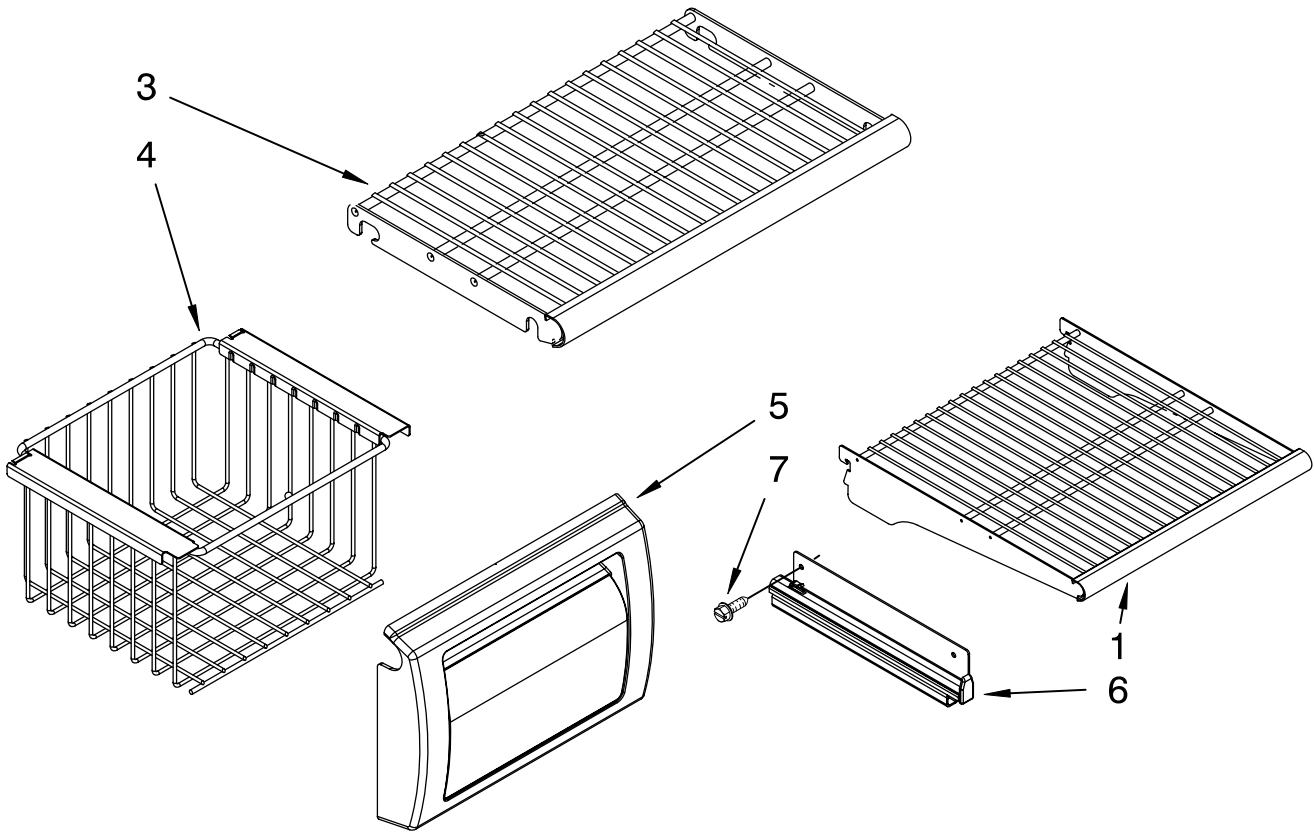

FOR ORDERING INFORMATION REFER TO PARTS PRICE LIST

CABINET TRIM PARTS

For Model: EF48DBSS
(Stainless Steel)

Illus. No.	Part No.	DESCRIPTION
1		Cabinet, Trim (Right Side)
	W10132472	Stainless Steel
3		Screw
	1163283	Stainless Steel
4	2316688	Cabinet, Trim (Bottom)
5	486194	Screw
6	2314018	Cabinet, Trim Top
7		Cabinet Trim (Left Side)
	W10132541	Stainless Steel
8	W10121451	Nutsert (4)
9	2005925	Seal-Trim, Side
10	489464	Screw

FOR ORDERING INFORMATION REFER TO PARTS PRICE LIST

FREEZER SHELF PARTS

For Model: EF48DBSS
(Stainless Steel)

Illus. No.	Part No.	DESCRIPTION
1	2302869	Wire, Shelf (4)
3	2302884	Shelf, Fixed (2)
4	2259083	Basket
5	2256271	Front, Basket
6	2259317	Slide, Basket
	2259318	Right Side
	2259318	Left Side
7	8533928	Screw