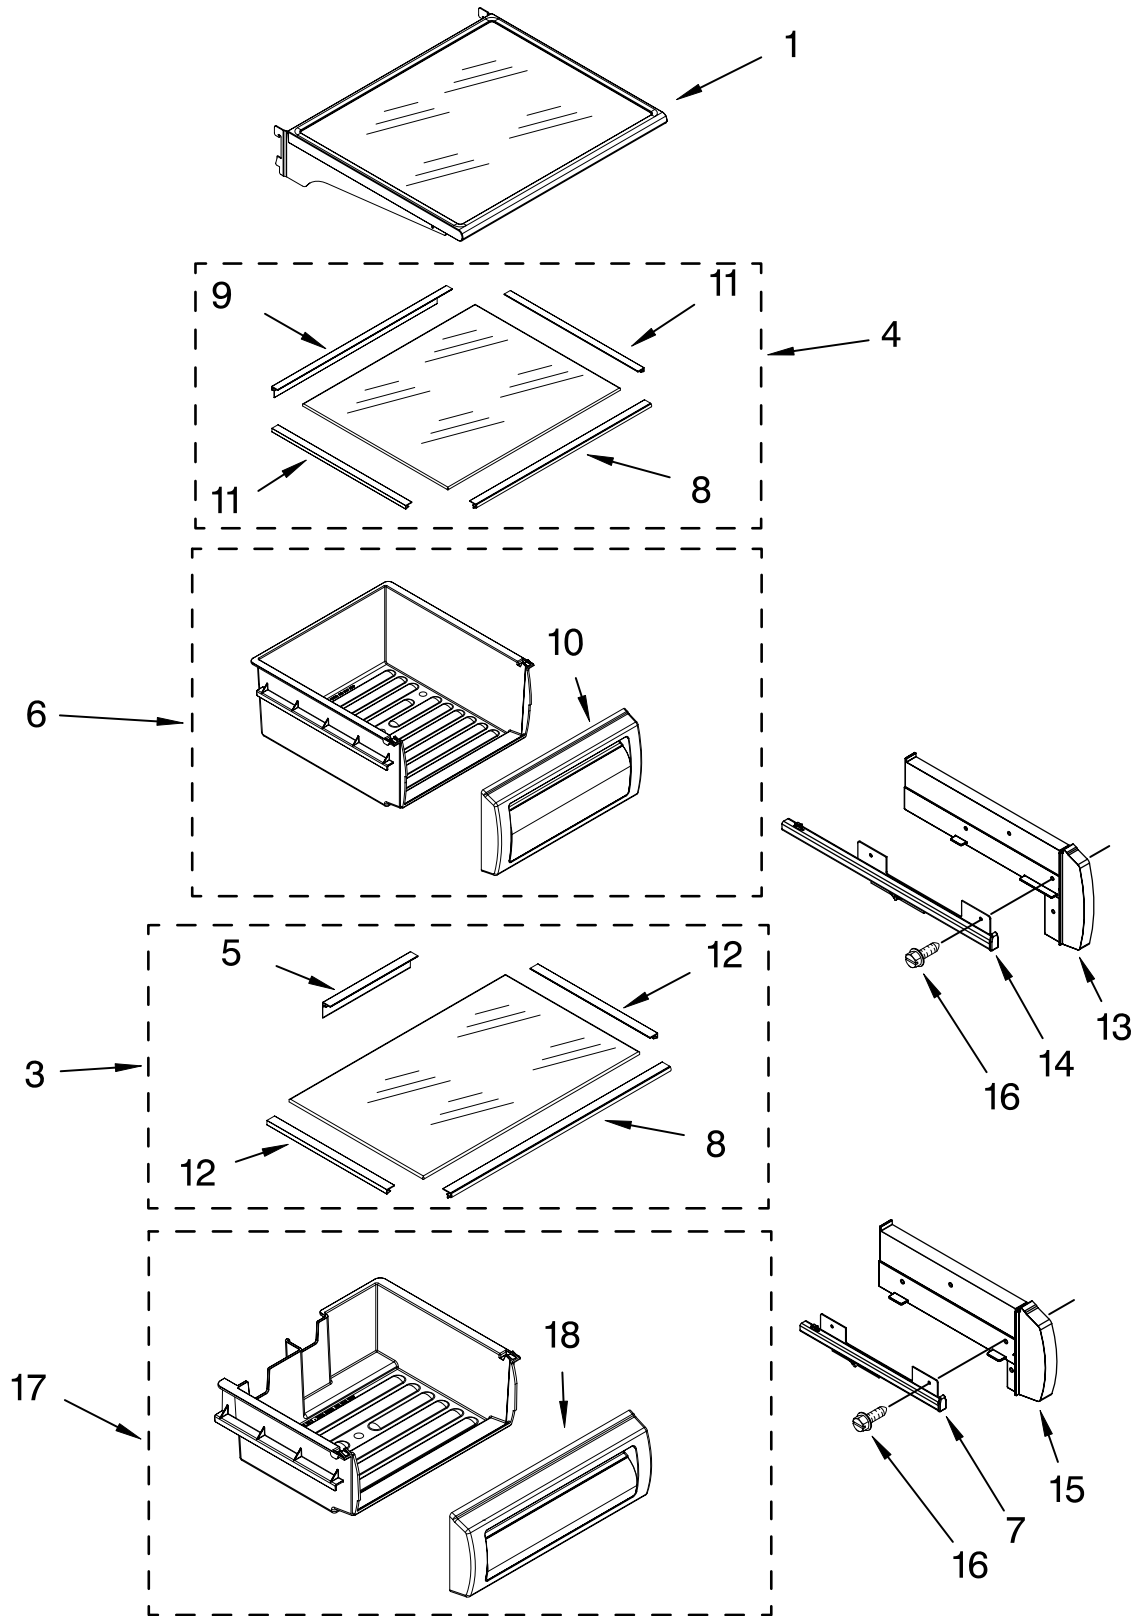

REFRIGERATOR SHELF PARTS

For Model: EF48DBSS
(Stainless Steel)

FOR ORDERING INFORMATION REFER TO PARTS PRICE LIST

REFRIGERATOR SHELF PARTS

For Model: EF48DBSS
(Stainless Steel)

Illus. No.	Part No.	DESCRIPTION
1	W10165104	Shelf Assembly (4)
3	W10165092	Assembly, Meat Pan Cover
4	107913	Assembly, Crisper Cover
5	2257583	Trim, Glass Rear
6	2252413	Crisper Pan (2)
7		Slide, Meat Pan
	2302954	Left Side
	2302955	Right Side
8		Trim, Glass Front (Not Serviceable)
9	2256255	Trim, Glass Rear
10	2256249	Front, Crisper Pan
11	2252255	Trim, Glass Side Crisper Pan
12	2256250	Trim, Glass Side Meat Pan
13		Spacer, Crisper
	2256222	Right Side (2)
	2256223	Left Side (2)
14		Slide, Crisper
	2302956	Right Side
	2302957	Left Side
15		Spacer, Meat Pan
	2256243	Left Side
	2256244	Right Side
16		Screw
	8533929	Right Side- (8-18 x 1.375)
	8533928	Left Side- (8-18 x .750)
17	2256370	Pan Assembly Meat
18	2256367	Front, Meat Pan

FOR ORDERING INFORMATION REFER TO PARTS PRICE LIST