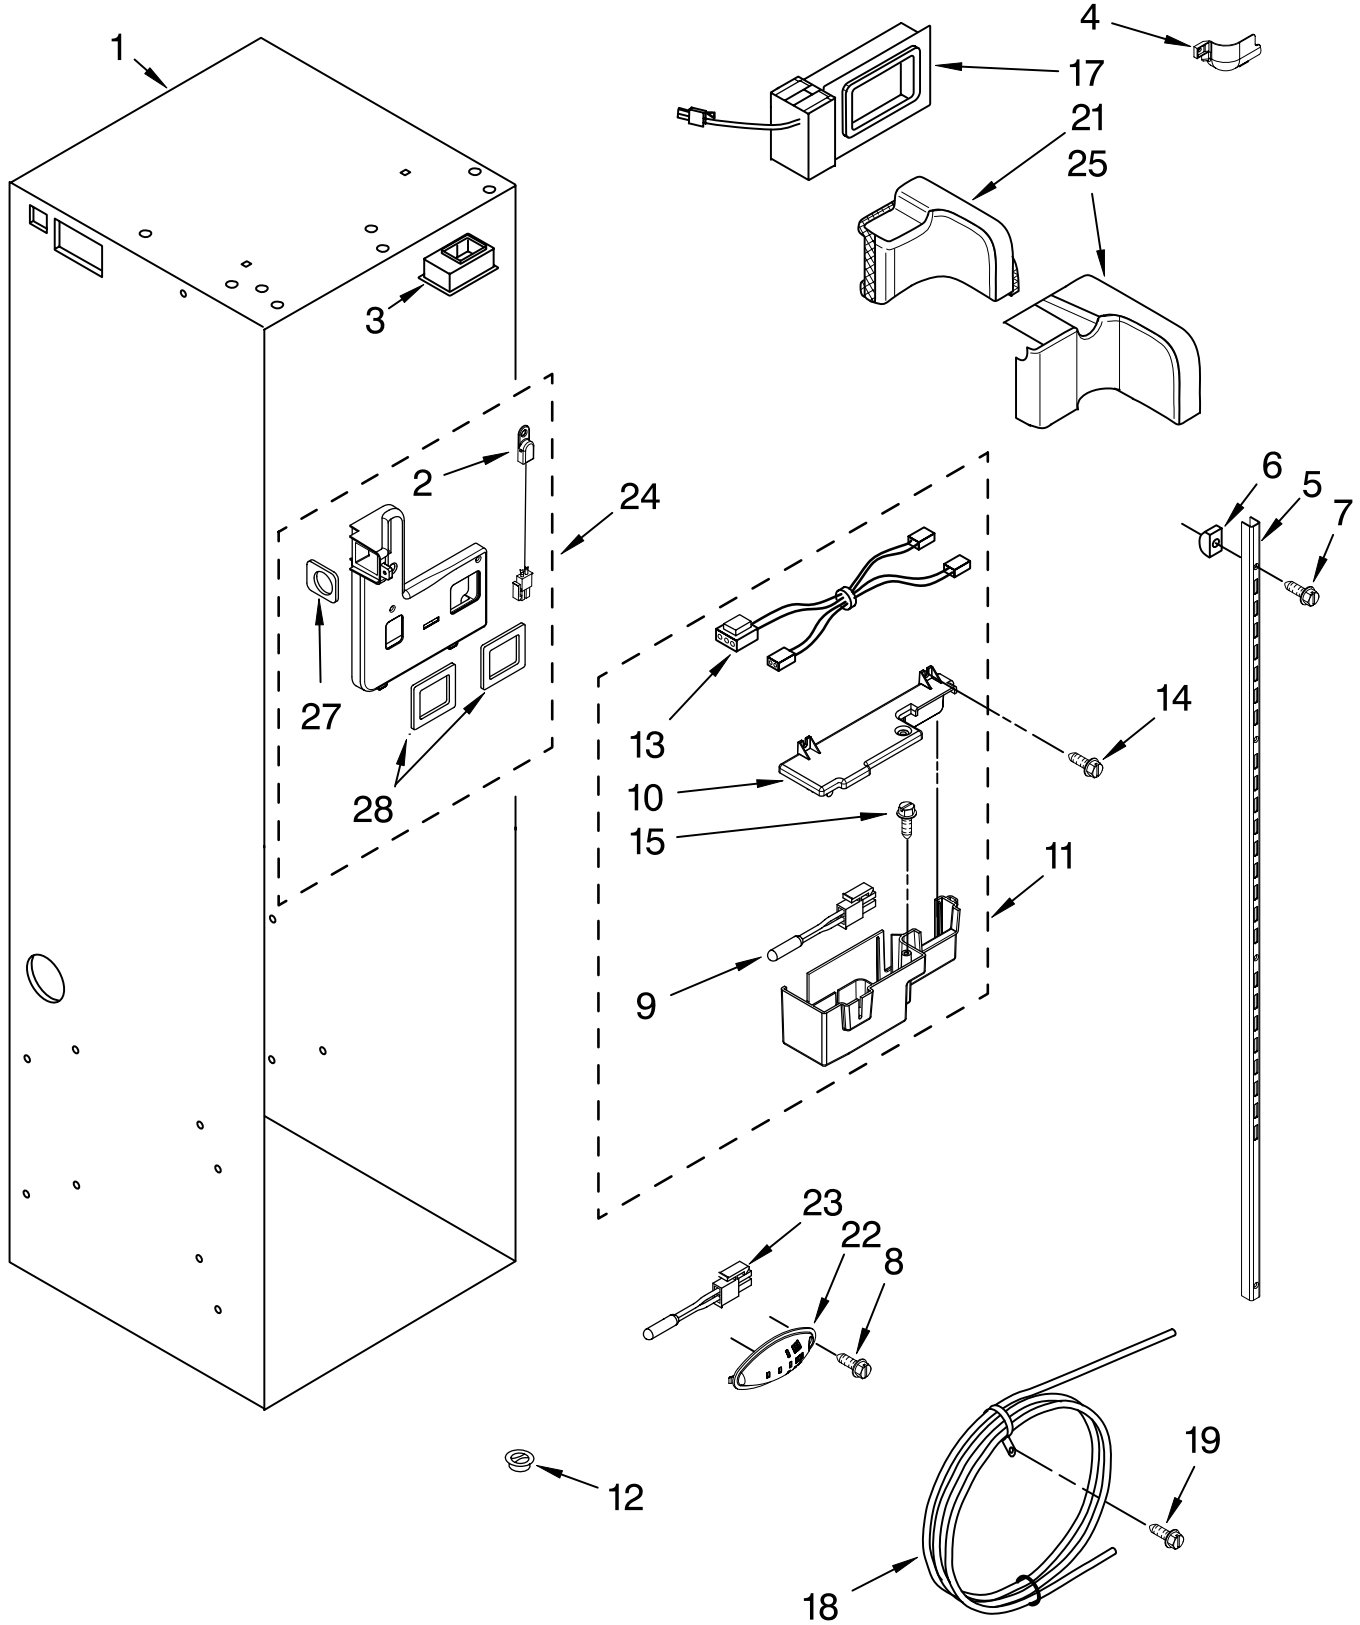

REFRIGERATOR LINER PARTS

For Model: EF48DBSS
(Stainless Steel)

FOR ORDERING INFORMATION REFER TO PARTS PRICE LIST

REFRIGERATOR LINER PARTS

For Model: EF48DBSS
(Stainless Steel)

Illus. No.	Part No.	DESCRIPTION
1		Liner (Not A Serviceable Part)
2	2306010	Thermistor
3	2208970	Air Duct
4	2003577	Guard, Air Return
5	2259077	Ladder, Shelf (2)
6	520965	Screw Support, Ladder (8)
7	2006475	Screw
8	487539	Screw
9	2302937	Thermistor
10	2302986	Lid, Meat Pan Baffle
11	W10169528	Baffle Control Assembly
12	2171846	Release Valve
13	2310205	Jumper, Air Baffle
14	488357	Screw
15	486194	Screw
17	2221296	Air Baffle Assembly
18	2327509	Reservoir
19	488280	Screw
21	2309222	Diffuser Assembly
22	2317105	Cover, Thermistor
23	2188820	Thermistor
24	2302992	Spacer, Air-Baffle
25	2309087	Cover, Diffuser
27	2259412	Seal, Air Duct (Round Hole)
28	2259398	Seal, Air Duct (Square Hole)

FOR ORDERING INFORMATION REFER TO PARTS PRICE LIST