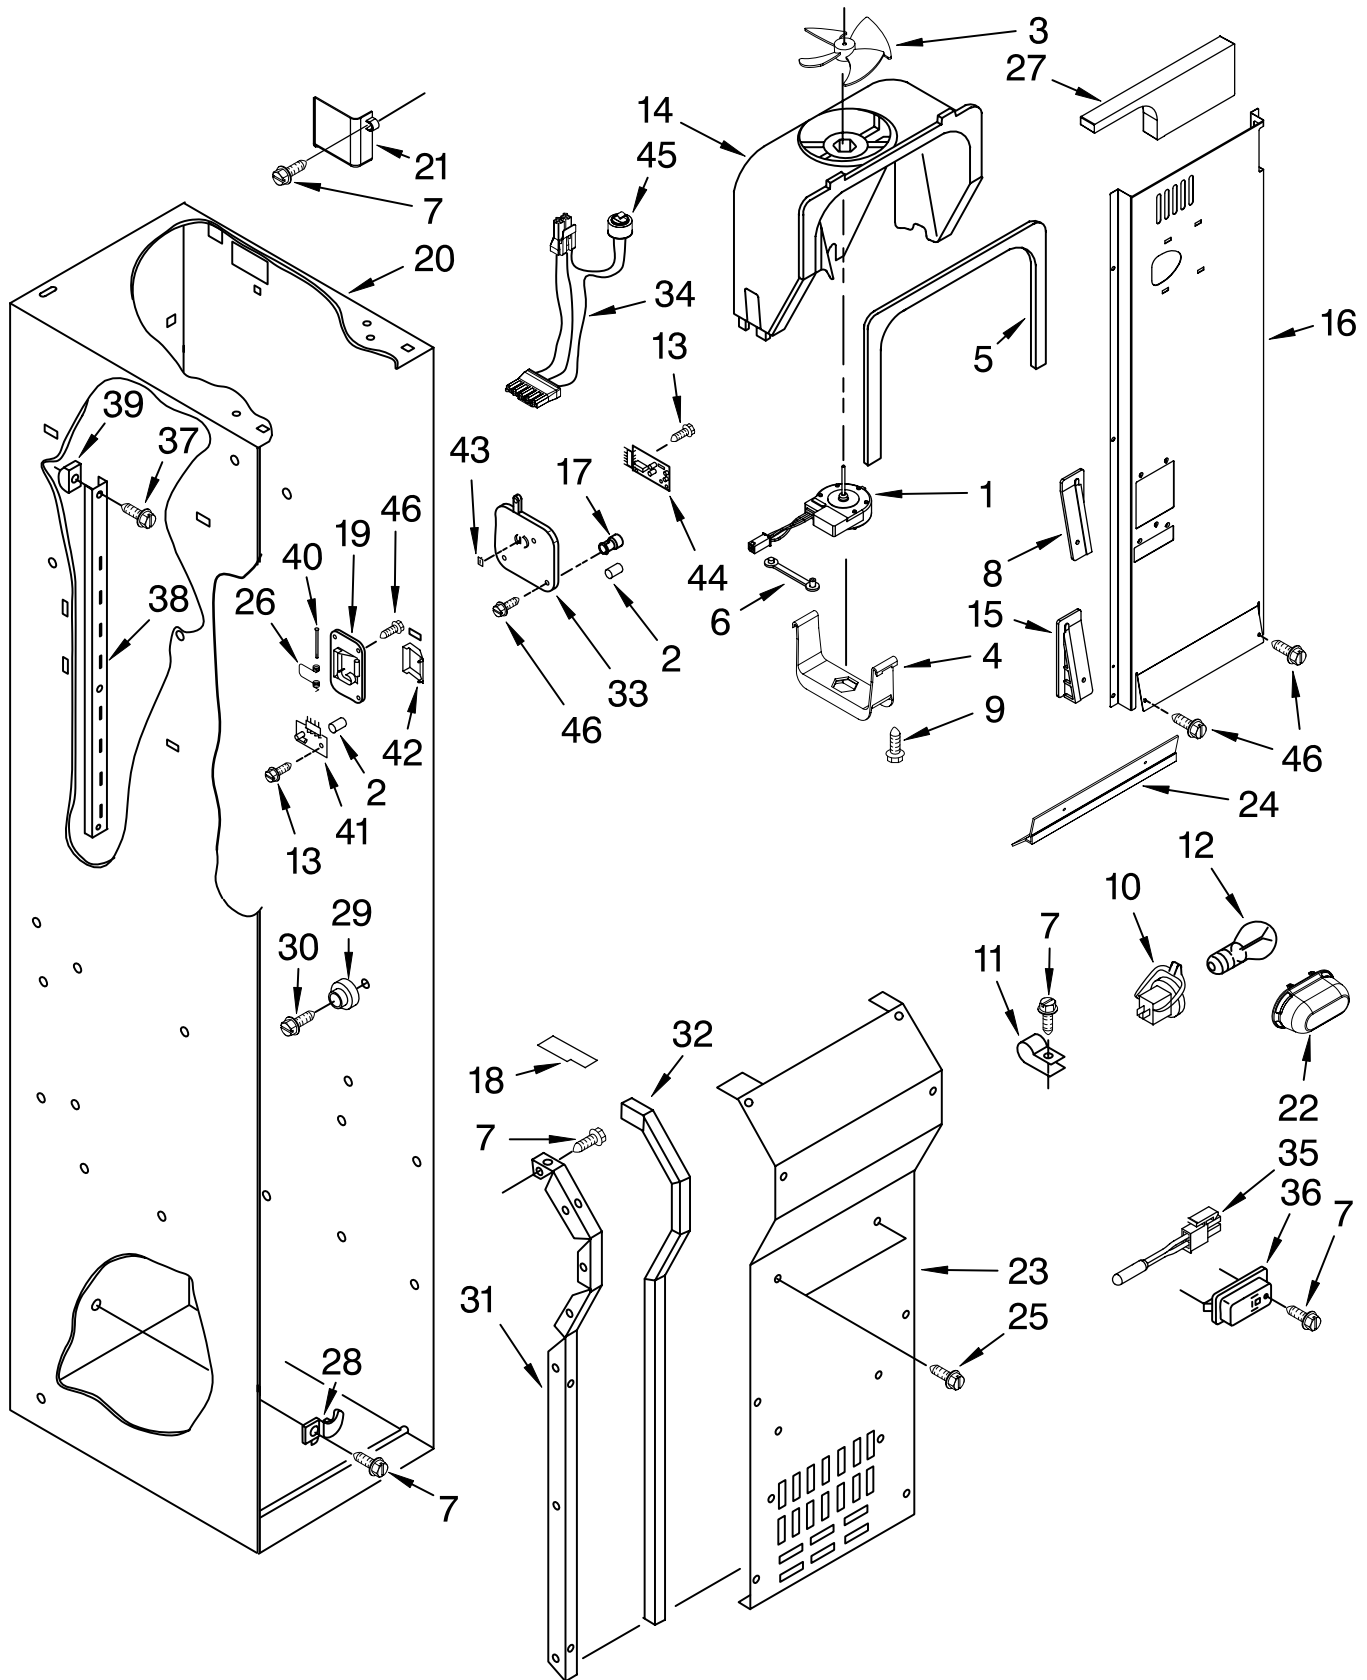

FREEZER LINER AND AIR FLOW PARTS

For Model: EF48DBSS
(Stainless Steel)

FOR ORDERING INFORMATION REFER TO PARTS PRICE LIST

FREEZER LINER AND AIR FLOW PARTS

For Model: EF48DBSS
(Stainless Steel)

Illus. No.	Part No.	DESCRIPTION	Illus. No.	Part No.	DESCRIPTION	Illus. No.	Part No.	DESCRIPTION
1	2259385	Fan Motor	18		Block, Fan Scroll	32	2220904	Gasket (2)
2	2198665	Tube, P.C. Board		2209482	Right			Evaporator Cover
3	2169142	Fan Blade		2209066	Left	33	W10151208	Cover, Receiver
4	2223733	Retainer, Fan Motor	19	W10151205	Cover, Emitter	34	W10139189	Harness, Evap Fan (Includes Item 45)
5	2302817	Gasket, Cover	20		Liner (Not A Serviceable Part)	35	2306010	Thermistor
6	2223986	Grommet	21	2259025	Cover, Air Outlet	36	2317105	Cover, Thermistor
7	486194	Screw	22	2307751	Light Shield	37	2006475	Screw
8	2259464	Wedge, Air Duct	23	W10158005	Cover, Evaporator	38	2259032	Ladder, Shelf
9	488500	Screw, Ground	24	2302851	Support, Air Duct	39	2259445	Support, Screw
10	2223857	Socket, Light (2)	25	487539	Screw	40	2198634	Pin
11	488937	Clamp, Nylon	26	2198635	Spring	41	2220398	P.C. Board
12	2326255	Light Bulb	27	2309284	Deflector, Air Duct	42	2198633	Flipper
13	489214	Screw	28	1112260	Support, Evaporator	43	2315398	Slide, Icemaker Shut Off
14	2182120	Scroll, Fan	29	2196483	Shelf, Stud (20)	44	2255114	P.C. Board, Receiver
15	2259465	Wedge, Air Duct	30	8281158	Screw	45	W10160570	Defrost, Bi-Metal
16	2307775	Air Duct	31		Evaporator, Cover Rail	46	8281185	Screw
17	2198643	Lens		2221107	Left Side			
				2259355	Right Side			

FOR ORDERING INFORMATION REFER TO PARTS PRICE LIST