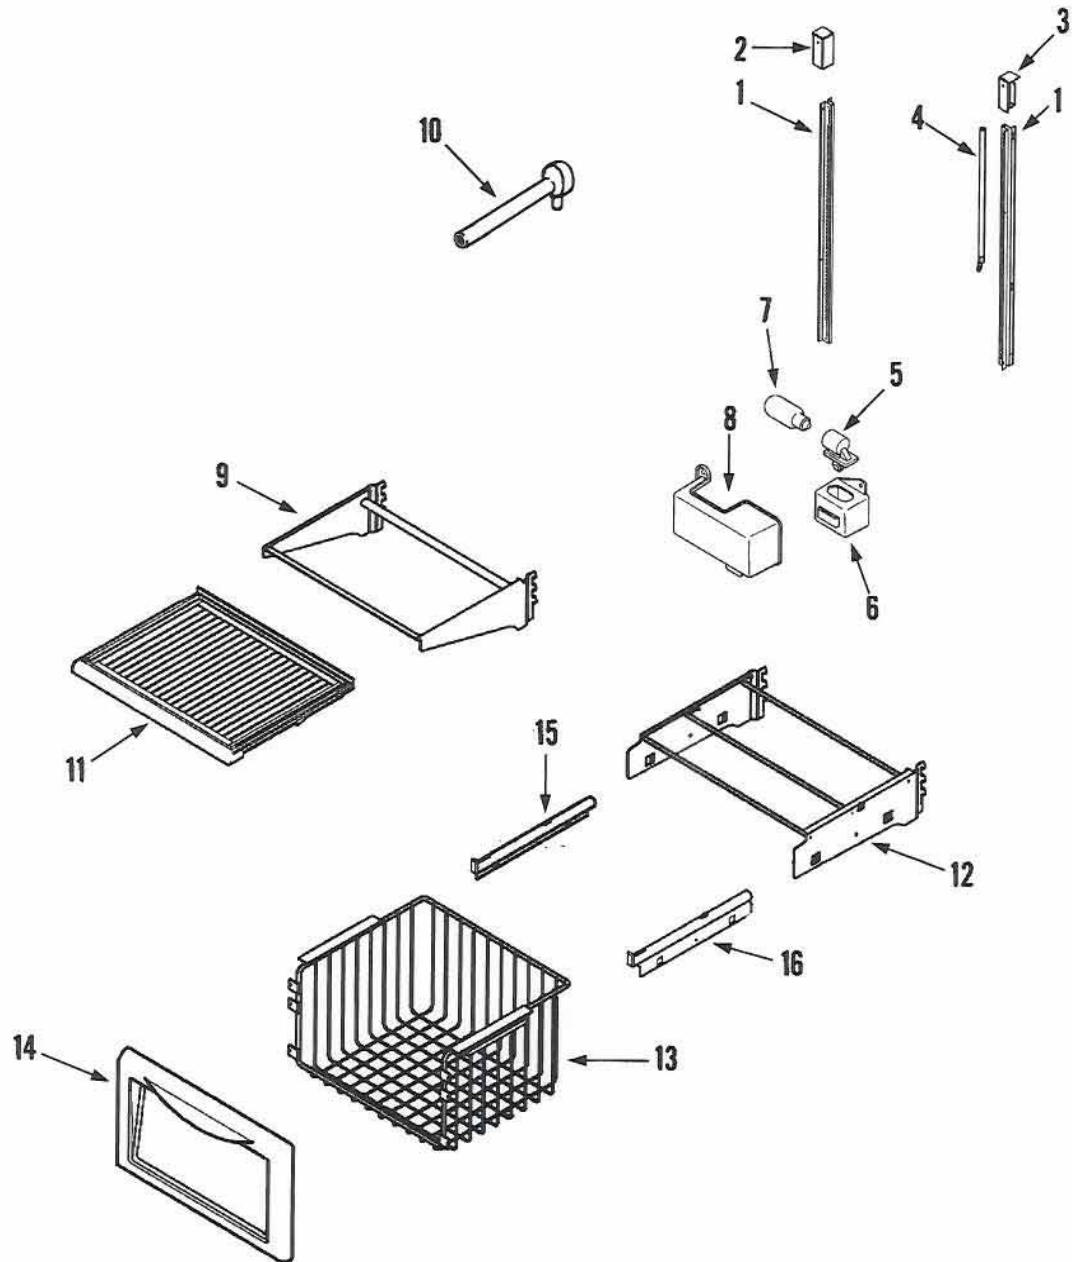

Section: SHELVES & ACCESSORIES (FREEZER)

Model: EF48BDCBSS

EF48BDCBSS

Parts available from Parts Distributor

Shelves and Accy's (Freezer)			
Ref #	Whirlpool Part #	Dacor Part #	Description
1	67001535	103231	Rail, Shelf Support
**	61002819	102895	Screw, Rail (Rear)
**	67001386	102952	Screw, Rail (FRT)
2	67001387	102953	End Cap, Rail (LT)
**	67001388	102954	Screw, End Cap
3	67001389	102955	End Cap Rail, (RT)
**	67001388	102954	Screw, End Cap
4	67001537	106484	Thermister
**	61002819	102895	Screw, Thermister
5	61003237	102896	Receptacle, Bulb
6	67001419	102974	Adapter, Receptacle
**	61002819	102895	Screw, Adapter
7	67006179	103299	Bulb, Light
8	67001420	102975	Shield, Light
**	61002819	102895	Screw, Shield
9	67001425	102977	Frame, Shelf
10	67002537	103096	Grommet, Fill Tube
11	67001426	102978	Shelf, Freezer
12	67003245	103393	Frame, Basket
13	67004869	103301	Basket, Freezer
14	67001429	102797	Front, Basket
**	61005481	103297	Screw, Front
15	67001399	102962	Glide, Basket (LT)
**	67001388	102954	Screw, Glide
16	67001400	102963	Glide, Basket (RT)
**	67001388	102954	Screw, Glide