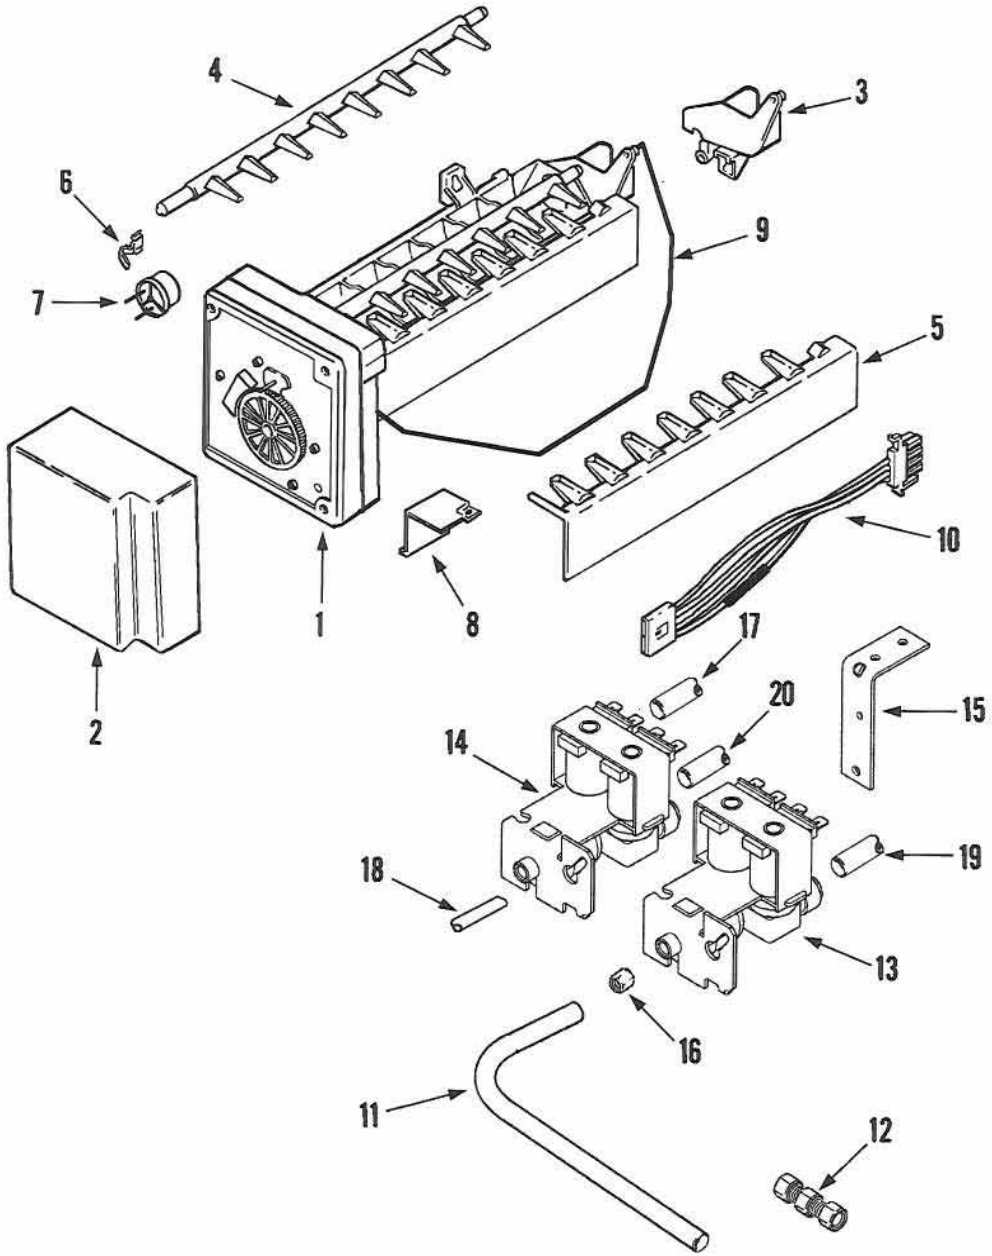

Section: ICE MAKER

Model: EF48BDCBSS

EF48BDCBSS

Parts available from Parts Distributor

Ice Maker			
Ref #	Whirlpool Part #	Dacor Part #	Description
1	67001557	103040	Ice Maker Assy (115V)
	415013-35	103309	Screw, Ice Maker
2	67001486	103026	Cover, Ice Maker
3	95100-1	102843	Inlet, Water
4	95101-1	102841	Inlet, Water
5	95102-1	102842	Ice Stripper
6	95104-1	102849	Thermostat, Retainer
7	95092-1	103315	Thermostat
**	95093-1	103316	Cement, Alumilastic (4oz)
8	95107-1	102847	Bracket, Module & Heater
**	95108-1	102848	Screw, Bracket
9	67001538	103234	Sensor Arm
10	67001639	103317	Wire Harness, Ice Maker
11	67001484	103024	Tube Copper Inlet
12	54267-1	103412	Union, Compression
13	67001478	103018	Water Valve (Filter)
**	61002819	102895	Valve Screw
14	67001435	103227	Water Valve (Ice Maker)
**	61002819	102895	Screw, Valve
15	67001480	103020	Bracket, Water Valve
**	61002819	102895	Screw, Bracket
16	67001485	103025	Nut and Sleeve Assy
17	67001493	103228	Tubing, Valve to Ice Maker
**	61001161	103457	Clamp, Tubing
18	67001482	103022	Tubing, Valve to Filter Outle
19	67001483	103023	Tubing, Valve to Filter Inle
20	67187-25	103319	Tubing, Valve to Coi