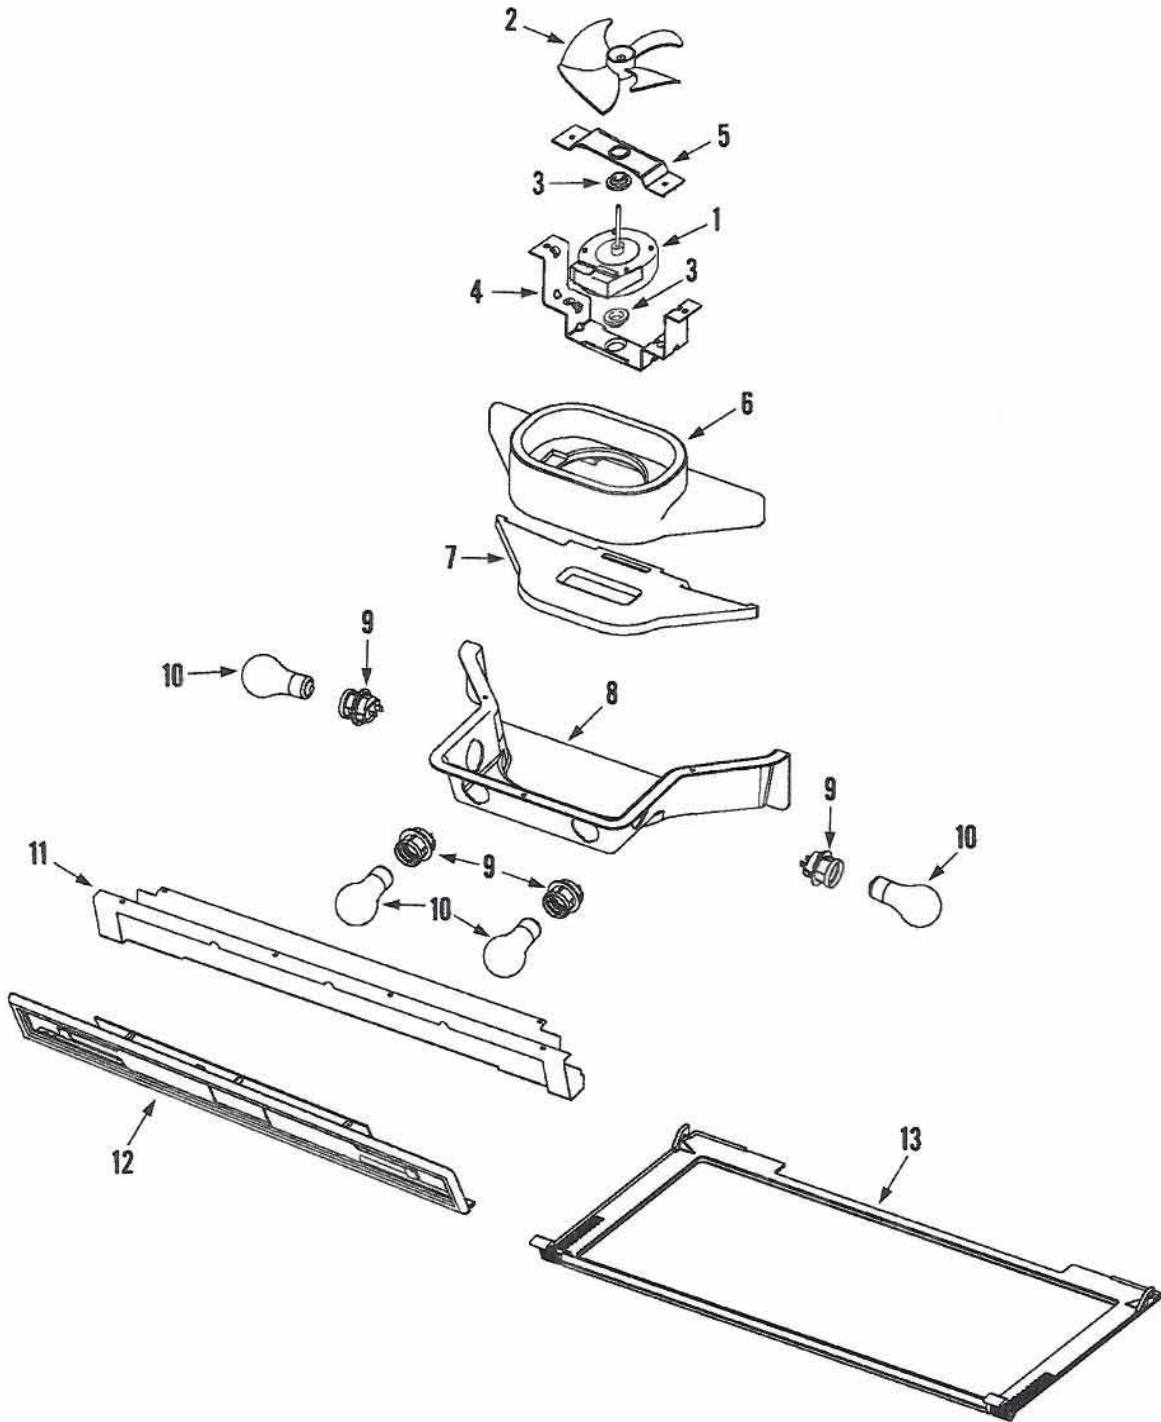

Section: CONTROLS

Model: EF48BDCBSS

EF48BDCBSS

Parts available from Parts Distributor

Controls			
Ref #	Whirlpool Part #	Dacor Part #	Description
1	67003241	103374	Fan Motor
**	400022-1	103257	Screw, Motor
2	67001370	102942	Fan Blade
3	61005341	102910	Fan Bushing
4	67001371	102943	Fan Bracket
**	61005240	102905	Screw, Bracket
5	67006173	103375	Retainer Fan
6	67001372	102944	Diverter, Discharge (Top)
7	67001373	102945	Diverter, Discharge (Bottom)
8	67001374	102946	Housing Contro
**	61002819	102895	Screw, Housing
9	61001945	102893	Bulb Receptacle
10	67003883	102690	Light Bulb
11	67001376	102947	Display Bracket
**	400022-1	103257	Screw, Bracket
**	67001377	102948	Screw Bracket
12	67006262	103376	Main Display Assy
13	67001379	102949	Light Shield
**	67001380	102950	Screw, Shield
**	67003449	103377	Wire Harness Control Hsg