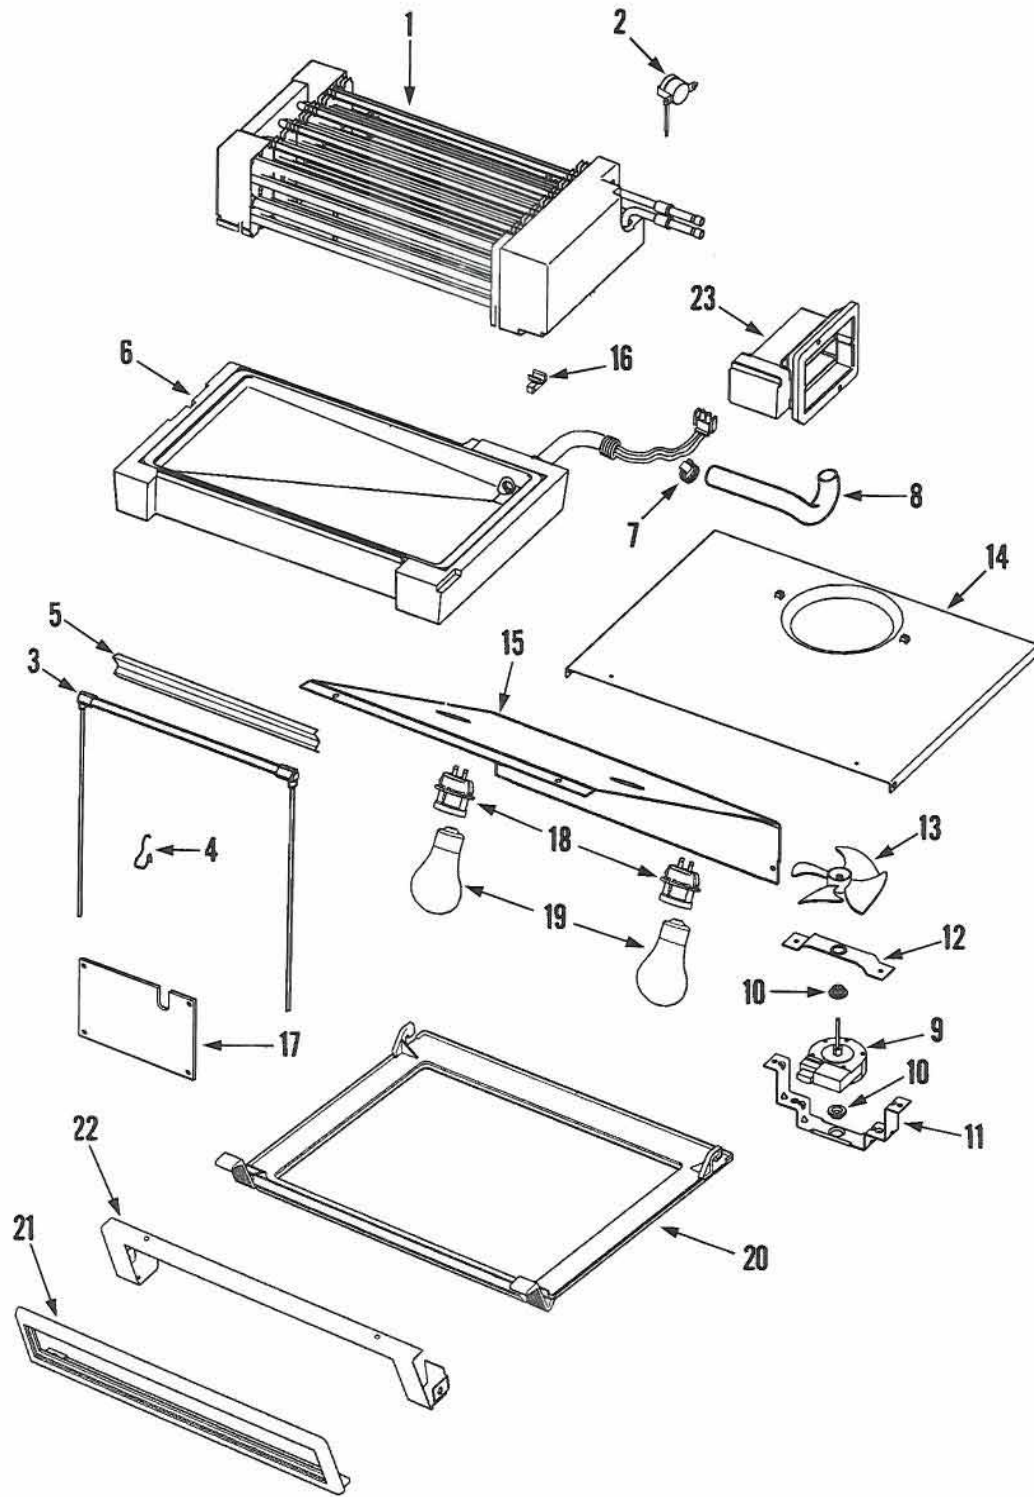

Section: EVAPORATOR COMPARTMENT

Model: EF48BDCBSS

EF48BDCBSS

Parts available from Parts Distributor

Evaporator Compartment			
Ref #	Whirlpool Part #	Dacor Part #	Description
1	67001895	103473	Evaporator Assy
2	67001404	102965	Thermostat, Defrost
**	61002819	102895	Screw, Thermostat
3	67001422	102976	Heater, Defrost
4	67005457	103385	Clip, Defrost Heater
5	67001637	103062	Shield, Defrost Heater
6	67003237	103386	Tray Assy., Evaporator Drain
**	67001407	102966	Seal, Tray Assy
7	67001408	102967	Clamp, Drain Tube
8	67001409	102268	Drain Tube
9	67003241	103387	Motor Pan
**	400022-1	103257	Screw Motor
10	61005341	102910	Fan Bushing
11	67001371	102943	Fan Bracket
**	61005240	102905	Bracket Screw
12	67006173	103388	Retainer Fan
13	67001410	102969	Fan Blade
14	67001896	103080	Cover Assy., Evaporator
15	67006267	103389	Air Diffuser
**	67001388	102954	Diffuser Screw
**	67001412	102970	Diffuser Gasket
16	67001995	103087	Thermister
17	67001414	102971	Velora Insulation
**	61003316	102899	Insulation Retaine
18	61001945	102893	Bulb Receptacle
19	67003883	102690	Light Bulb
20	67001416	102972	Light Shield
**	67001380	102950	Shield Screw
21	67006268	103390	Façade
**	67001377	102948	Façade Screw
22	67001418	102973	Façade Bracket
**	61002819	102895	Bracket Screw
23	67001900	103081	Auto Damper Assy
**	67002798	103297	Screw, Damper Assy
**	67003456	103392	Freezer Wire Harness