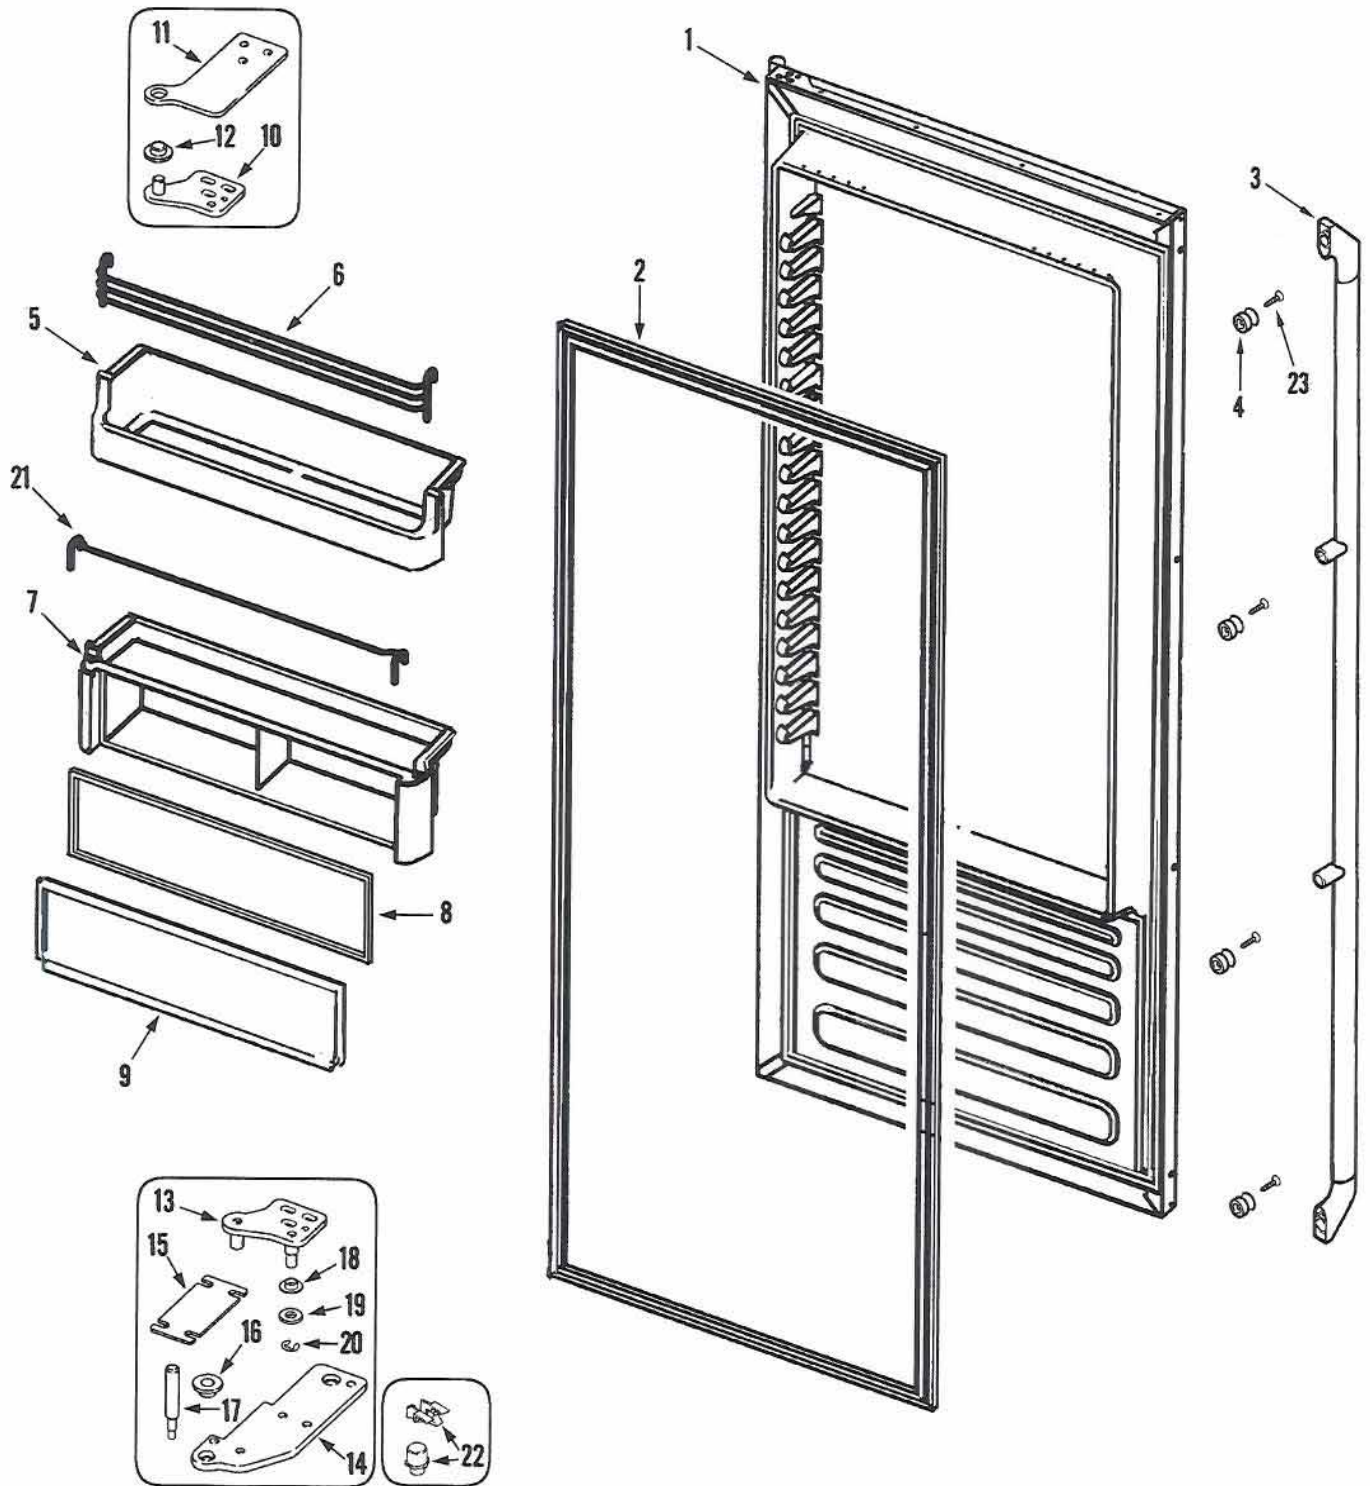

Section: FRESH FOOD DOOR

Model: EF48BDCBSS

EF48BDCBSS

Parts available from Parts Distributor

Fresh Food Door			
Ref #	Whirlpool Part #	Dacor Part #	Description
1	67002043	103088	Door Assy., Fresh Food (STNLS)
2	67001457	103153	Seal, F.F. Door
3	67006180	103302	Handle Assy. (Incl. End Caps, Stand Offs, Set Screws and Allen
**	67006181	102618	Set Screw (End Cap)
**	67006182	103394	Set Screw (Stand Off and End Cap)
**	67006184	103303	Screw, Stand Off to Handle
4	67006189	103395	Handle Mount
5	67001464	103396	Shelf, Pick Off
6	67006269	103397	Wire, Pick Off Shelf
7	67001461	103398	Compartment, Dairy
8	67001462	103399	Seal, Dairy Door
9	67001901	103474	Door Assy, Dairy
10	67001446	102996	Hinge, Upper
**	67001447	102997	Screw, Hinge to Cover (HEX)
**	67001466	103012	Screw, Hinge
11	67001448	102998	Plate, Upper Hinge
**	67001449	102998	Screw, Plate
12	67001450	103000	Bushing, Upper Hinge
13	67003244	103400	Hinge, Lower
**	67001447	102997	Screw, Hinge
**	67001466	103012	Screw, Hinge
14	67001452	103001	Plate, Lower Hinge
**	67001531	103035	Screw, Plate
15	67001453	103455	Shim, Lower Hinge
16	67001454	103003	Bushing, Lower Hinge
17	67001456	103005	Stud, Lower Hinge
**	67001455	103004	Nut, Hinge Stud
18	67001458	101153	Bushing, Closer
19	67001459	103007	Spacer, Closer
20	67001460	103008	Retainer, Closer Extension
21	67002547	103099	Wire, Dairy Compartment
22	67001626	103098	Stop Assy., Door
23	67006190	103401	Screw, Handle Mount