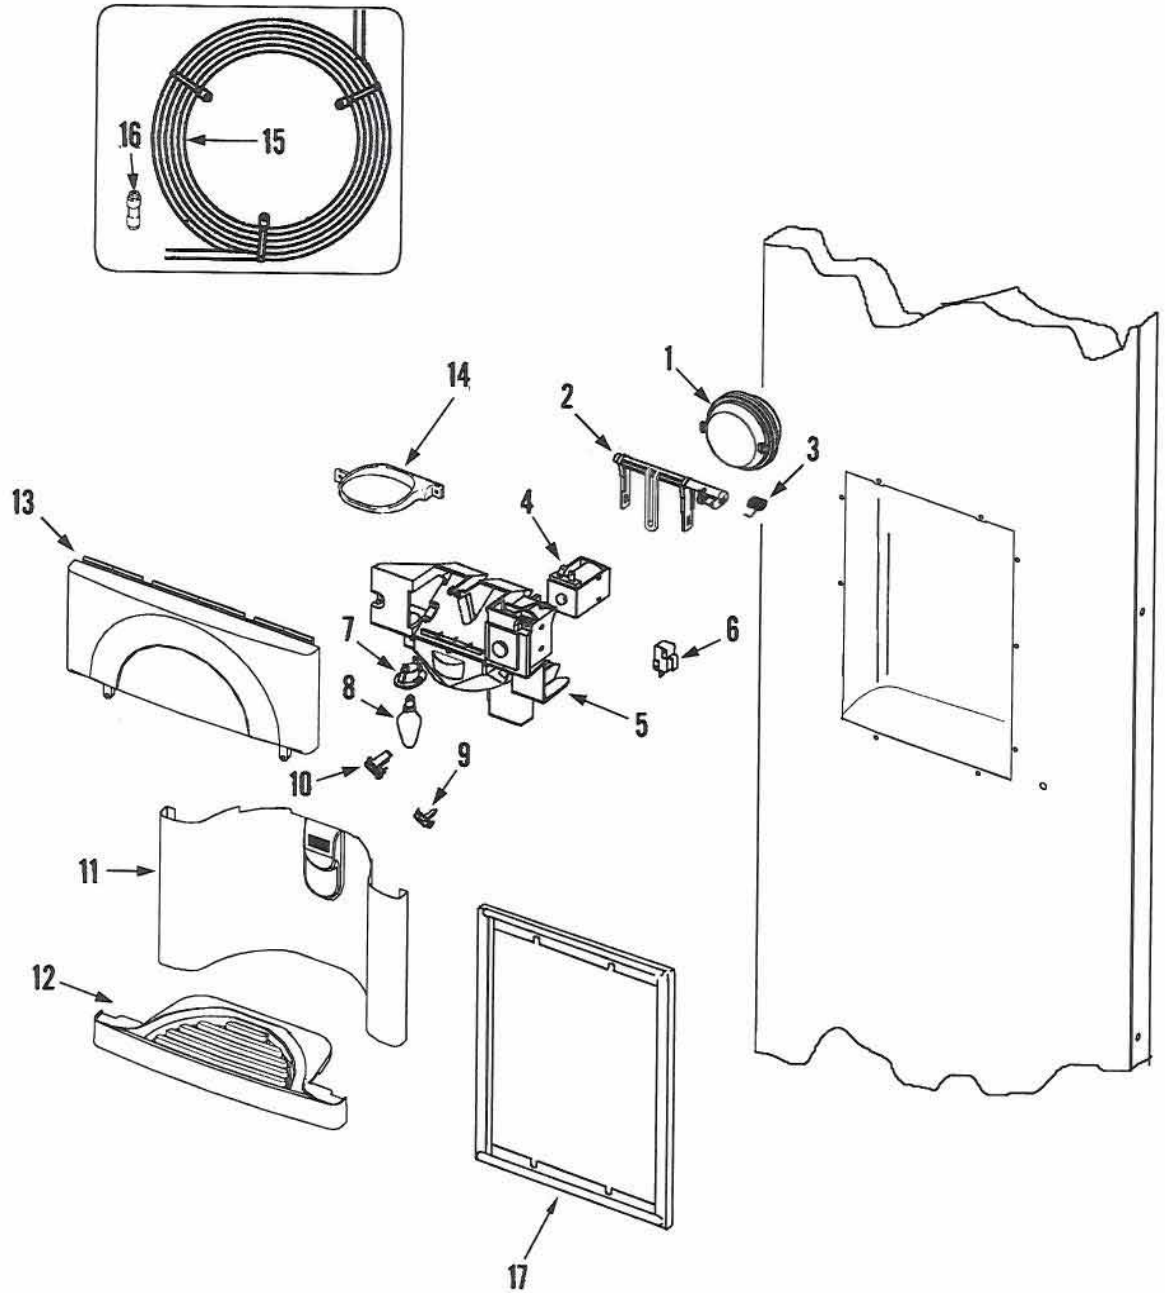

Section: FOUNTAIN

Model: EF48BDCBSS

EF48BDCBSS

Parts available from Parts Distributor

Fountain			
Ref #	Whirlpool Part #	Dacor Part #	Description
1	67001964	103469	Door Assy, Ice
2	67001837	103070	Strike, Center
3	61004388	103216	Spring, FTN Return
4	67001835	103069	Solenoid
**	61003297	102898	Screw, Solenoid
5	61003803	102902	Bracket, Fountain (BLK)
	415013-35	103309	Screw, Bracket
**	61004757	102904	Foam Seal
6	61005520	102912	Switch, Limit
**	415041-35	103310	Screw, Switch
7	61003291	102897	Receptacle, Bulb
8	63179-1	103311	Bulb, Light
9	67001549	103036	Actuator
10	67001550	103037	Holder, Actuator
11	67001553	103039	Liner, Pad Assy (BLK)
**	67001969	103085	Screw, Liner
12**	67001551	103038	Grill, (BLK)
13**	67006192	103171	Escutcheon Assy (BLK)
**	415014-35	103313	Screw, Escutcheon
14	67001881	103071	Guard, Chip (BLK)
**	67001970	103086	Screw, Guard
15	67001893	103077	Coil Assy, Water
**	61002819	102895	Screw, Coil
16	61001266	103470	Union, Reducing (5/16" - 3/8")
17	67002955	103409	Collar, Escutcheon (BLK)
**	67001640	103471	Wire Harness, FRN Bracket
**	67001641	103064	Wire Harness, FTN
	67001642	103240	Wire Harness, FTN Switch