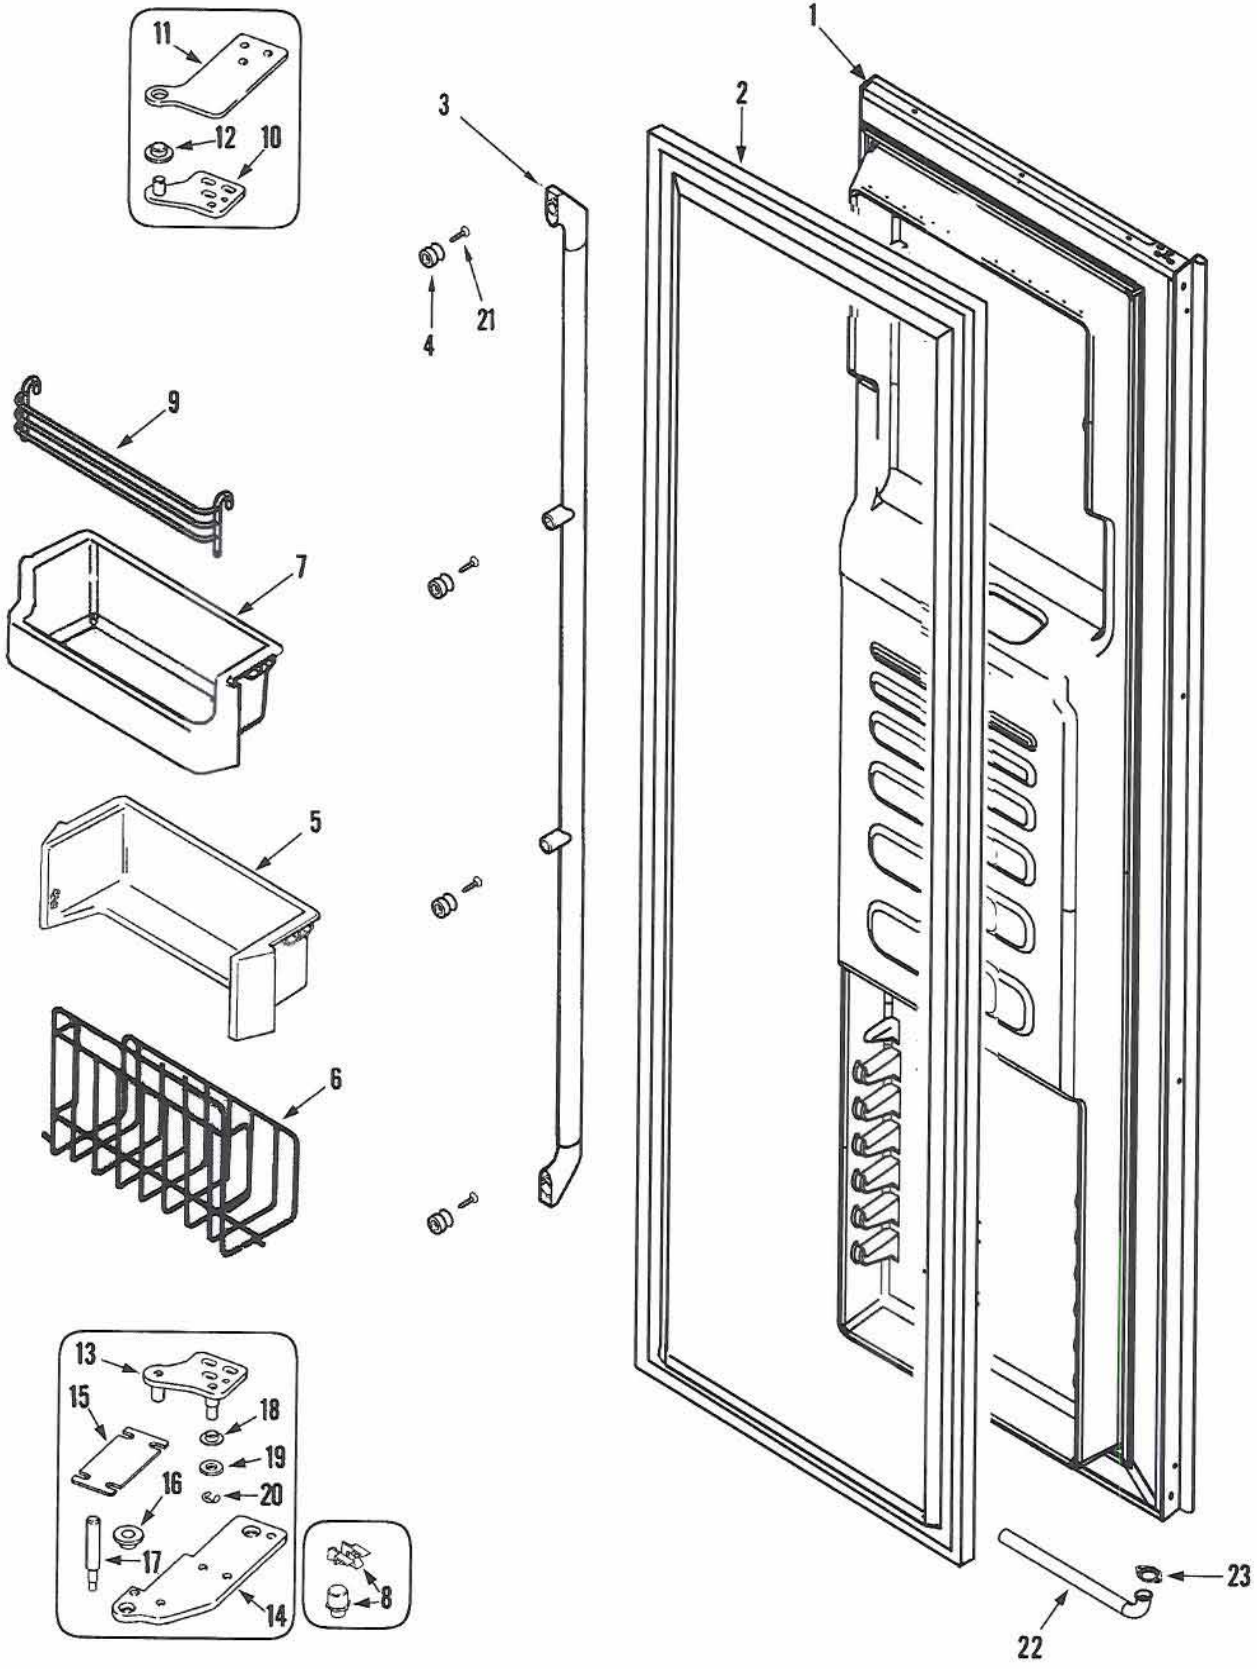

Section: FREEZER DOOR

Model: EF48BDCBSS

EF48BDCBSS

Parts available from Parts Distributor

Freezer Door			
Ref #	Whirlpool Part #	Dacor Part #	Description
1	67002041	103246	Door Assy., Freezer (STNLS)
2	67001468	103013	Seal, FRZ Door
3	67006180	103302	Handle Assy. (Incl. End Caps, Stand Offs, Set Screws and Allen
**	67006181	102618	Screw Set (End Cap)
**	67006182	102619	Screw Set (Stand Off & End Cap)
**	67006184	103304	Screw, Stand Off to Handle
4	67006189	103305	Mount, Handle
5	67001476	103017	Frame, Basket
6	67002549	103402	Basket, Tilt
7	67001474	103016	Shelf, Pick Off
8	67001626	103057	Stop Assy., Door
9	67006270	103403	Wire, Pick Off Shelf
10	67001471	103014	Hinge, Upper
**	67001447	102997	Screw, Hinge
**	67001466	103012	Screw, Hinge
11	67001448	102998	Plate, Upper Hinge
**	67001449	102998	Screw, Plate
12	67001450	103000	Bushing, Upper Hinge
13	67003242	103404	Hinge, Lower
**	67001447	102997	Screw, Hinge
**	67001466	103012	Screw, Hinge
14	67001473	103015	Plate, Lower Hinge
**	67001531	103035	Screw, Plate
15	67001453	103002	Shim, Lower Hinge
16	67001454	103030	Bushing, Lower Hinge
17	67001456	103005	Stud, Lower Hinge
**	67001455	103004	Nut, Hinge Stud
18	67001458	101153	Bushing, Closer
19	67001459	103007	Spacer, Closer
20	67001460	103008	Retainer, Closer Extensior
21	67006190	103405	Screw, Handle Mount
22	67001972	103245	Conduit, Pivoting
23	67001971	103244	Bearing, Conduil
**	61002819	102895	Screw, Bearing