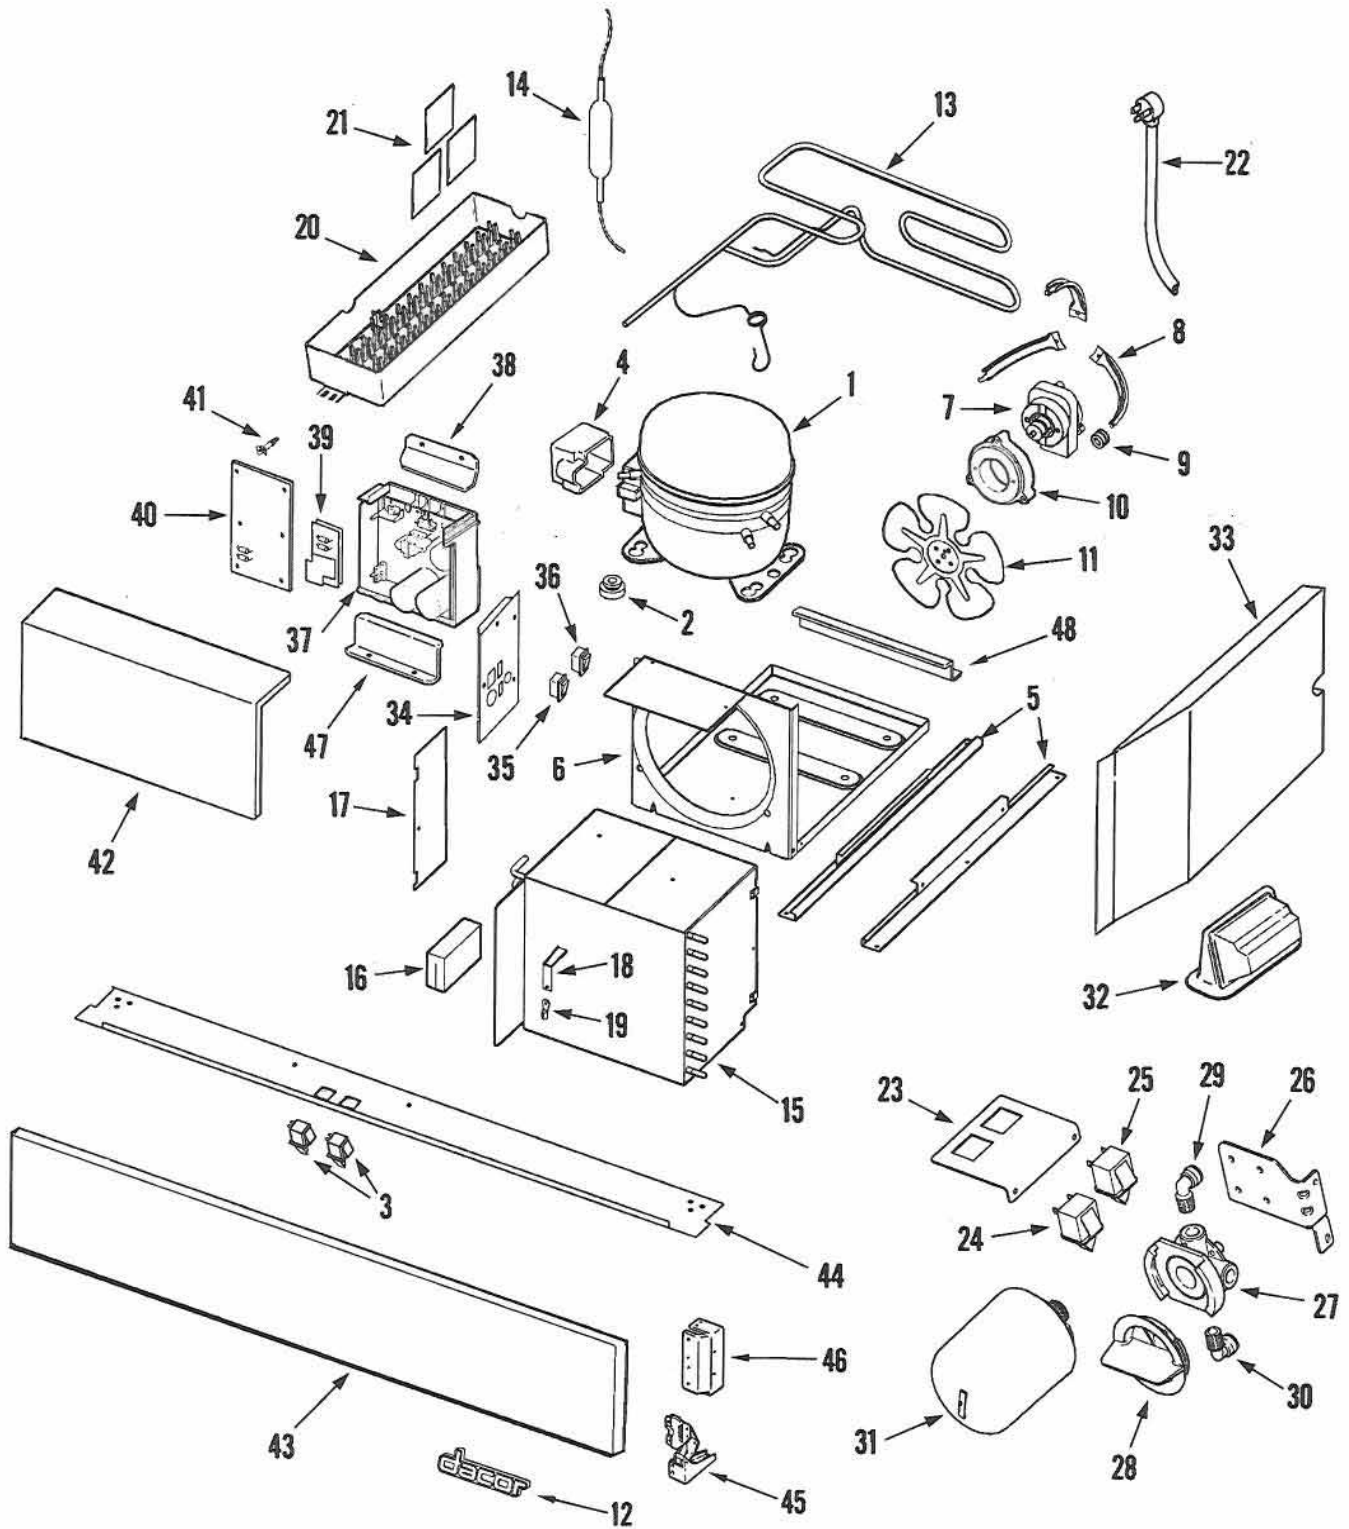

Section: COMPRESSOR

Model: EF48BDCBSS

Parts available from Parts Distributor

EF48BDCBSS

Compressor			
Ref #	Whirlpool Part #	Dacor Part #	Description
1	12002741	103449	Compressor Kit (includes Compressor, Terminal Cover and
**	67001333	102918	Screw, Compressor Mtg.
2	61005241	102906	Grommet, Compressor
3	67001368	102941	Light Switch
**	67002538	109097	Shim, Light Switch
4	61002138	102894	Terminal Cover
5	67001334	102919	Compressor Rail
**	400017-1	103263	Screw, Rail
6	67001335	102920	Pan, Compressor MTG
7	61006190	102913	Motor, Condensor Pan
**	61005324	102907	Screw, Motor
8	61001414	102891	Bracket, Fan Motor
9	61004743	102805	Grommet, Bracket
10	61005325	102908	Adapter, Fan Motor
**	67001336	102921	Screw, Adapter
11	61006191	102914	Blade, Condensor Fan
12	67006172	102622	Nameplate
13	67001894	103078	Heat Exchange Assy
14	13900-1	103264	Drier
15	67005115	103354	Condenser
16	67001339	102992	Baffle, Condenser Seal
17	67001340	102923	Extension, Condense
**	61002819	102895	Extension Screw
18	67001341	102924	Thermister Clip
19	67001342	102925	Thermister
	65275-33	103266	Screw, Thermister
20	67001343	102926	Drain Pan
**	61002819	102895	Screw, Pan (FRT)
21	67002534	103094	Condensation Wick
22	67002535	103095	Power Cord W/Harness
23	67001347	102927	Bracket, Filter Switch
**	61002819	102895	Bracket Screw
24	67003198	103356	Water Filter Sense Switch
25	67003198	103357	Water Shut Off Sense Switch
26	67001349	102928	Bracket, Water Filter
**	67002819	103358	Screw, Bracket to Wall
**	67001350	102929	Screw, Bracket to Head
27	67001352	102931	Head, Water Filter
28	61003791	102901	Plug, Filter Bypass
29	67001351	102930	Fitting, Water Filter
30	67001351	102930	Fitting, Water Filter