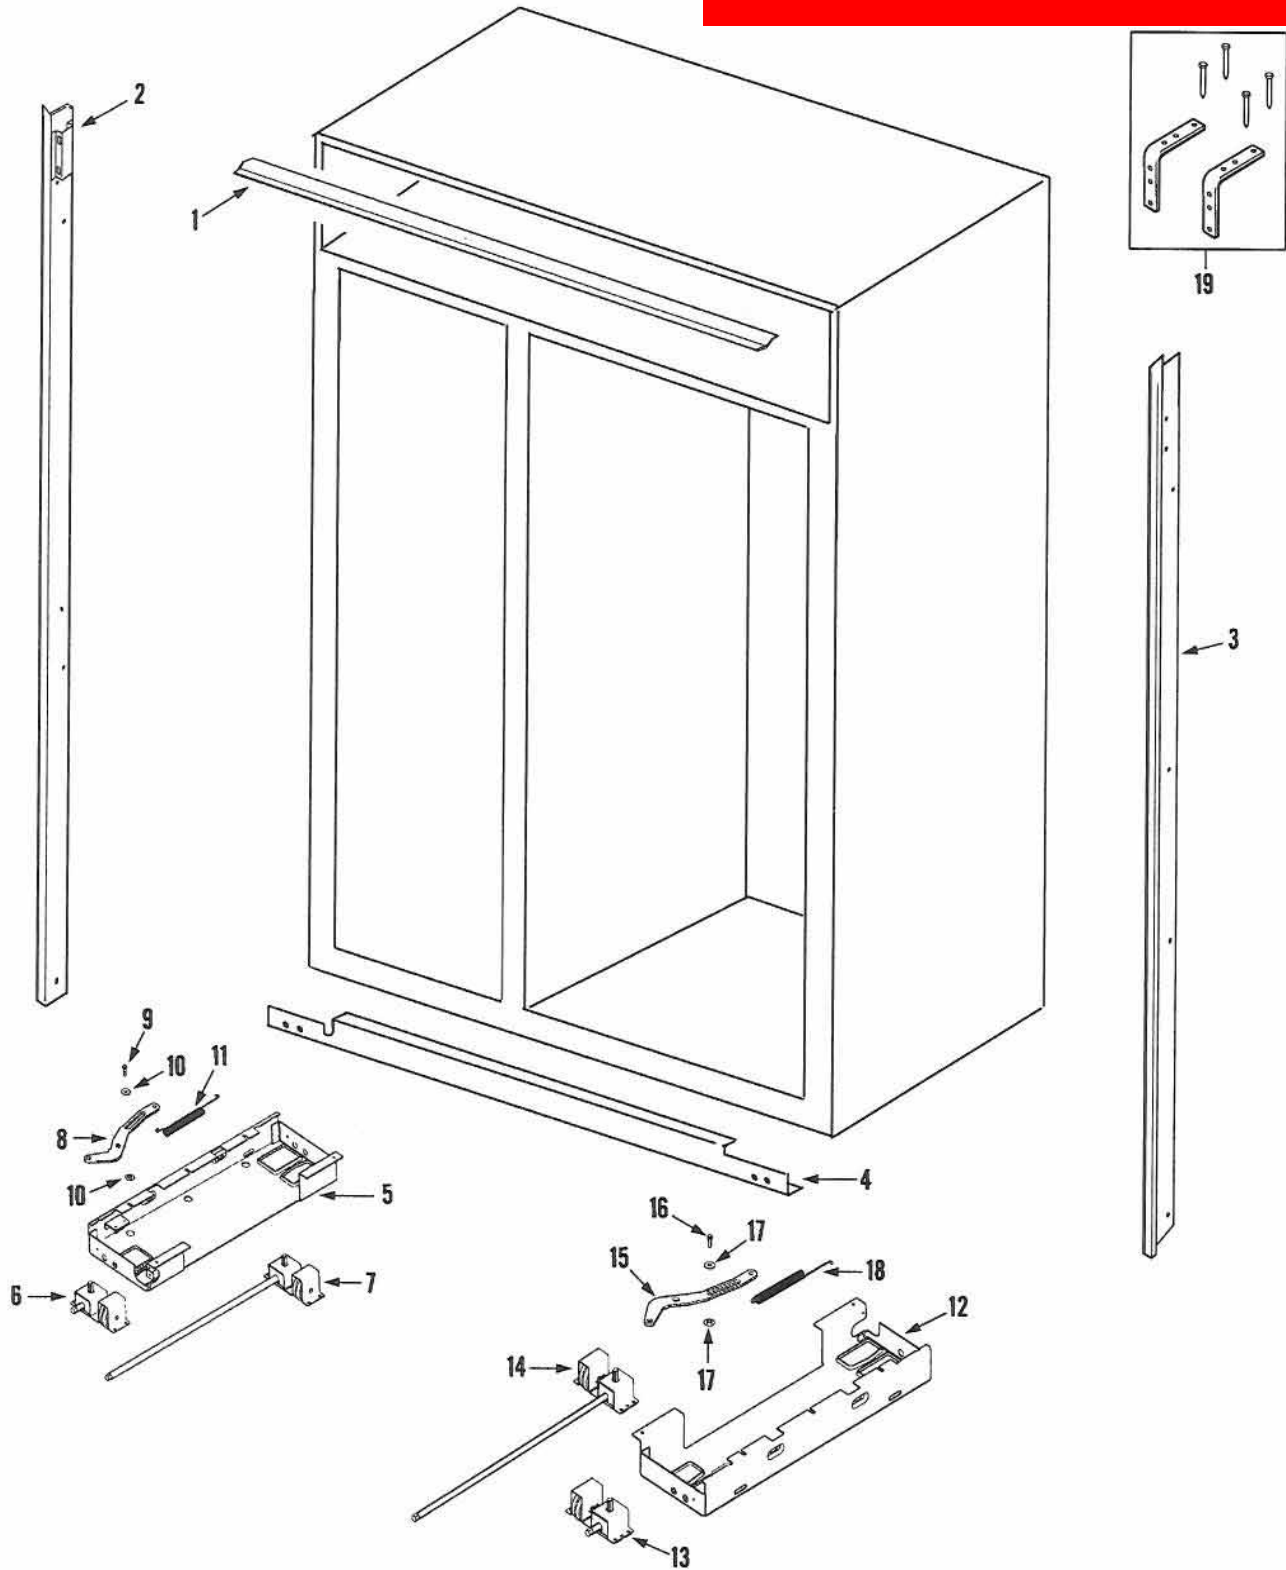

Section: CABINET

Model: EF48BDCBSS

Parts available from Parts Distributor

EF48BDCBSS

Cabinet			
Ref #	Vendor Part #	Dacor Part #	Description
1	67006258	103249	Trim, Cabinet Upper (SLV
**	67001330	102916	Screw, Trim
2	67006161	103250	Trim, Cabinet Side (LT SLV)
**	67001328	102915	Screw, Trim
3	67006162	103251	Trim, Cabinet Side (RT SLV)
**	67001328	102915	Screw, Trim
4	67001539	103235	Kickplate
**	67001540	103463	Screw, Kickplate
5	67003441	103252	Wheel Assy, LT
**	400022-1	103257	Screw, Wheel Assy
**	67002819	102895	Screw, Wheel Assy
6	67003442	103350	Gear Assy., Wheel (FRT)
**	61002819	102895	Screw, Gear Assy
7	67003443	103351	Gear Assy., Wheel (REAR)
8	67001518	103029	Arm, Door Closer
9	67001519	103030	Screw, Closer Arm
10	67001520	101031	Bushing, Closer Arm
11	67001521	103032	Spring W/Damper, Door Closer
12	67003444	103464	Wheel Assy, RT
**	400022-1	103199	Screw, Wheel Assy
**	61002819	102895	Screw, Wheel Assy
13	67003445	103466	Gear Assy., Wheel (FRT)
**	61002819	102895	Screw, Gear Assy
14	67003446	103467	Gear Assy, Wheel (Rear)
**	61002819	102895	Screw, Gear Assy
15	67001518	103029	Arm, Door Closer
16	67001519	103030	Screw, Closer Arm
17	67001520	101031	Bushing, Closer Arm
18	67001526	101032	Spring W/Damper, Door Closer
19	67001527	101033	Bracket Assy., Anti Tip