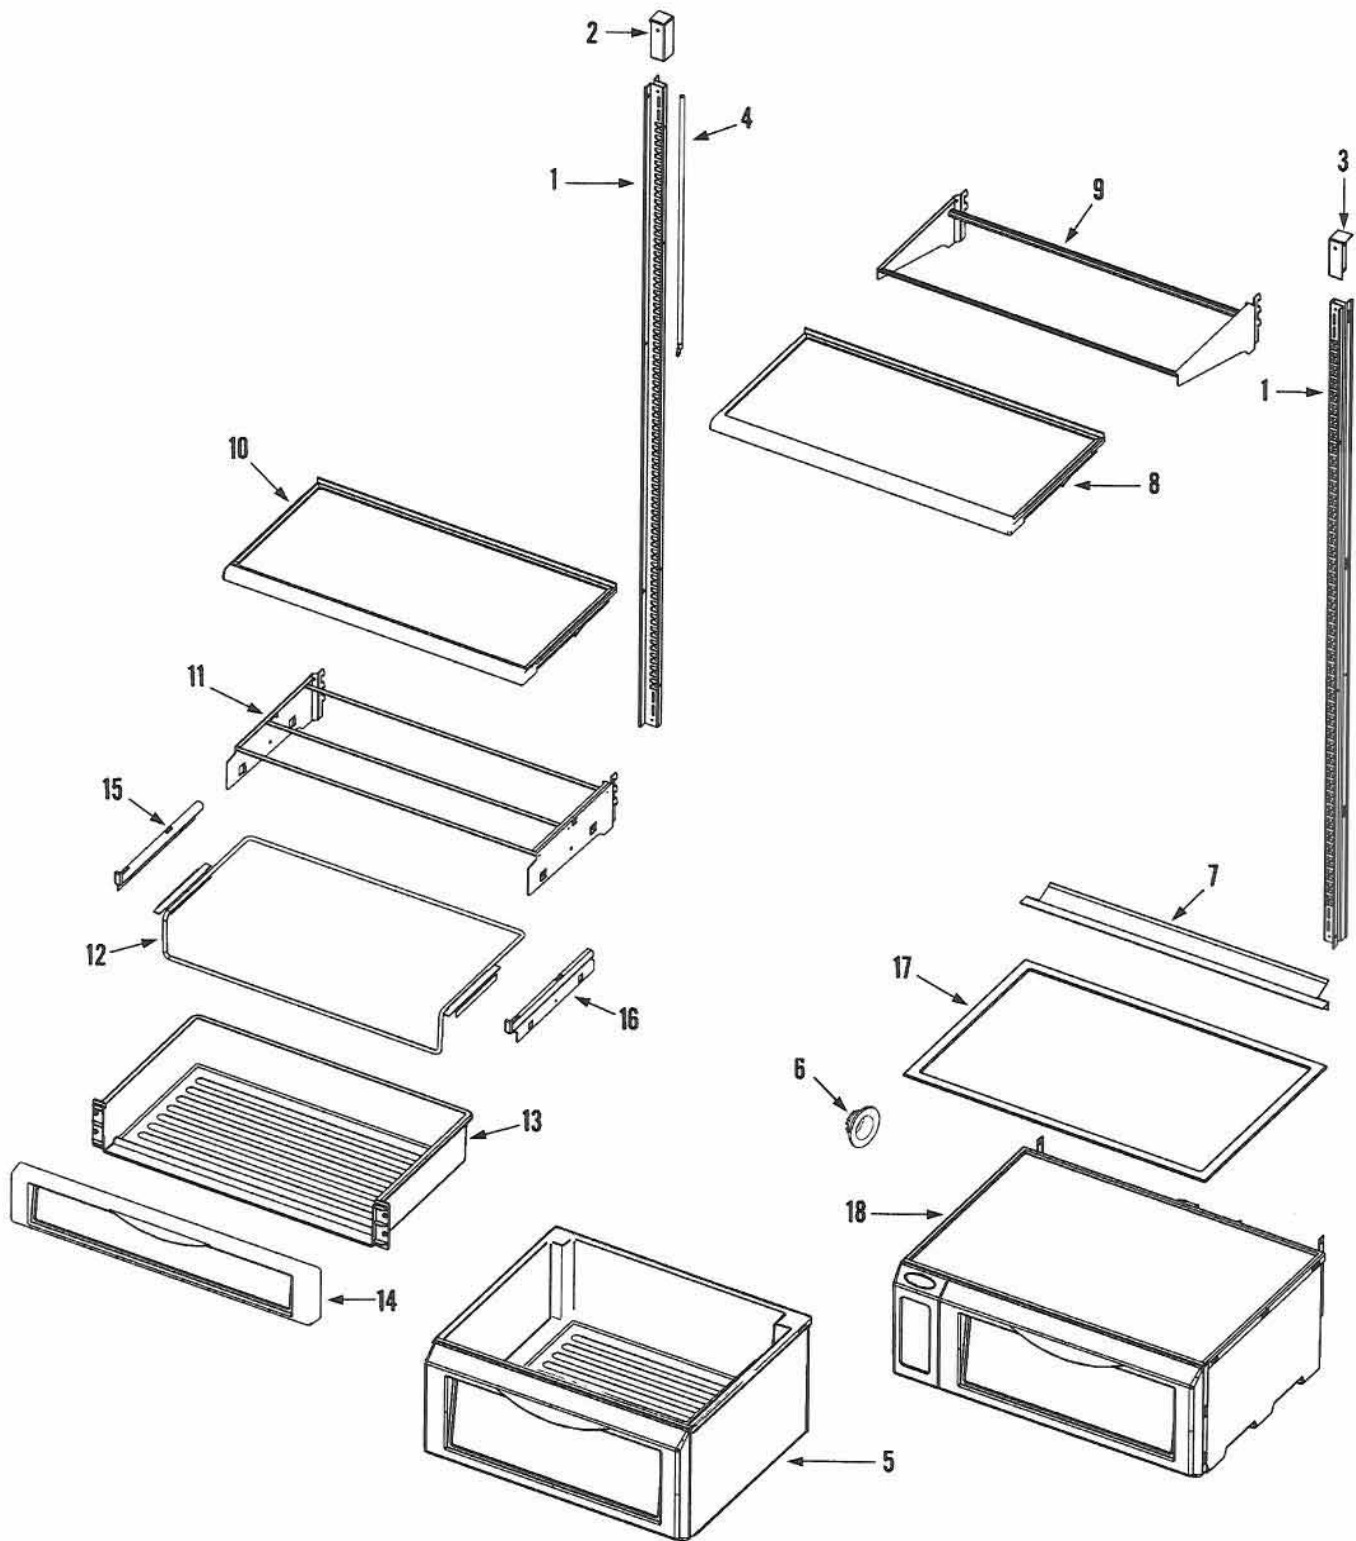

Section: SHELVES & ACCESSORIES (FRESH FOOD)

Model: EF48BDCBSS

EF48BDCBSS

Parts available from Parts Distributor

Shelves and Accy's (Fresh Food)			
Ref #	Whirlpool Part #	Dacor Part #	Description
1	67001385	102951	Rail, Shelf Support
**	61002819	102895	Screw, Rail (Rear)
**	67001386	102952	Screw, Rail (FRT)
2	67001387	102953	End Cap, Rail (LT)
**	67001388	102954	Screw, End Cap
3	67001389	102955	End Cap, Rail (RT)
**	67001388	102954	Screw, End Cap
4	67001390	102659	Thermister
**	61002819	102895	Screw, Thermister
5	67006084	103378	Pan Assy, Crisper
6	61003725	102900	Retainer Duct
7	67006266	103379	Diverter, Air (UPR Crisper)
8	67006263	103381	Spillproof Shelf
9	67001394	102957	Shelf Frame
10	67006263	103381	Deli Shelf
11	67001398	102961	Frame, Deli Shelf
12	67001397	102960	Cradle, Deli Pan
13	67001395	102958	Pan, Deli (Snack Tray)
14	67001396	102959	Front, Deli Pan
**	67002798	103297	Screw, Front
15	67001399	102692	Glide, Deli Pan (LT)
**	67001388	102954	Screw, Glide
16	67001400	102963	Glide, Deli Pan (RT)
**	67001388	102954	Screw, Glide
17	67001401	102964	Shelf, Spillproof
18	67006264	103383	Crisper Assy (LWR-4 Button)
**	67006265	103384	Crisper Assy (UPR-3 Button)
**	67001492	103028	Blanket, LWR Crisper