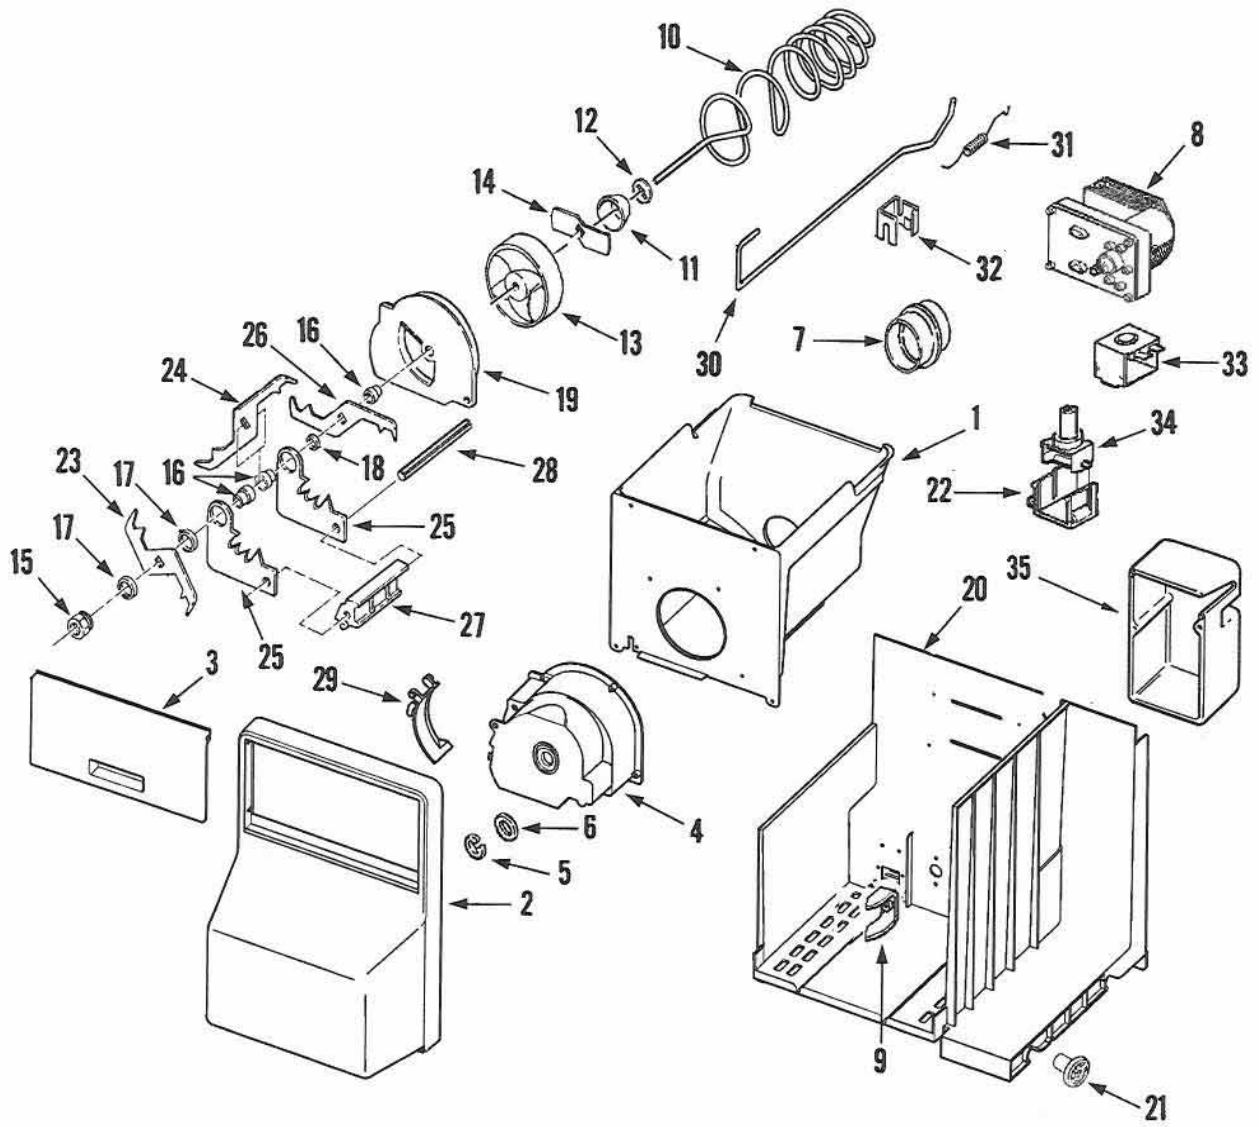

Section: ICE BIN

Model: EF48BDCBSS

EF48BDCBSS

Parts available from Parts Distributor

Ice Bin			
Ref #	Whirlpool Part #	Dacor Part #	Description
1	67001533	103229	Ice Bin
2	67001542	103236	Front Ice Bin
	415013-35	103309	Screw, Bin Front
3	67001536	103232	Door, Ice Access
4	61004804	103217	Housing, Crusher
	415013-35	103309	Screw, Housing
	61004869	103220	Seal, Housing
5	69704-1	103320	Ring, Snap
6	69703-1	103321	Washer, Retainer
7	61003336	103210	Ring, Drive
8	12001773	103472	Motor Assy., Auger (W/Yoke)
	61003324	103439	Screw, Motor
9	63052-1	103323	Yoke
10	67001534	103230	Auger
11	69699-1	103418	Cone, Ice Deflector
12	69698-1	103419	Washer, Cone Stop
13	70036-1	103420	Impeller
14	69755-1	103421	Plate Drive
15	69709-1	103422	Nut, Auger
16	69697-1	103423	Bearing, Spacer
17	69696-1	103424	Spacer, Blade
18	69696-2	103425	Spacer, Blade
19	69701-1	103426	Plate, Impeller
20	67006271	103427	Enclosure
**	400022-1	103199	Screw, Enclosure
21	61005080	103221	Support, Enclosure
**	400022-1	103429	Screw, Support
22	69715-1	103430	Guide, Yoke
	400026-12	103334	Screw, Guide
23	69702-3	103432	Blade, Crusher
24	69702-2	103433	Blade, Crusher
25	69706-1	103434	Blade, Crusher
26	69702-1	103338	Blade, Crusher
27	69708-1	103339	Lock, Fixed Blade
28	69705-1	103340	Pin, Blade Lock
29	69718-1	103341	Door, Ice Crusher
30	67001543	103342	Rod, Crusher Control
31	61004808	103218	Spring, Control Rod
32	61004809	103344	Bracket, Control Rod
33	61005253	103345	Solenoid
	61003324	103439	Screw, Solenoid
34	61005844	103347	Yoke Assy
35	67006272	103440	Cover, Solenoid
	67004873	103441	Cover, Ice Maker Bottom
	67004875	103442	Spacer, Cover
	67004876	103346	Screw, Cover