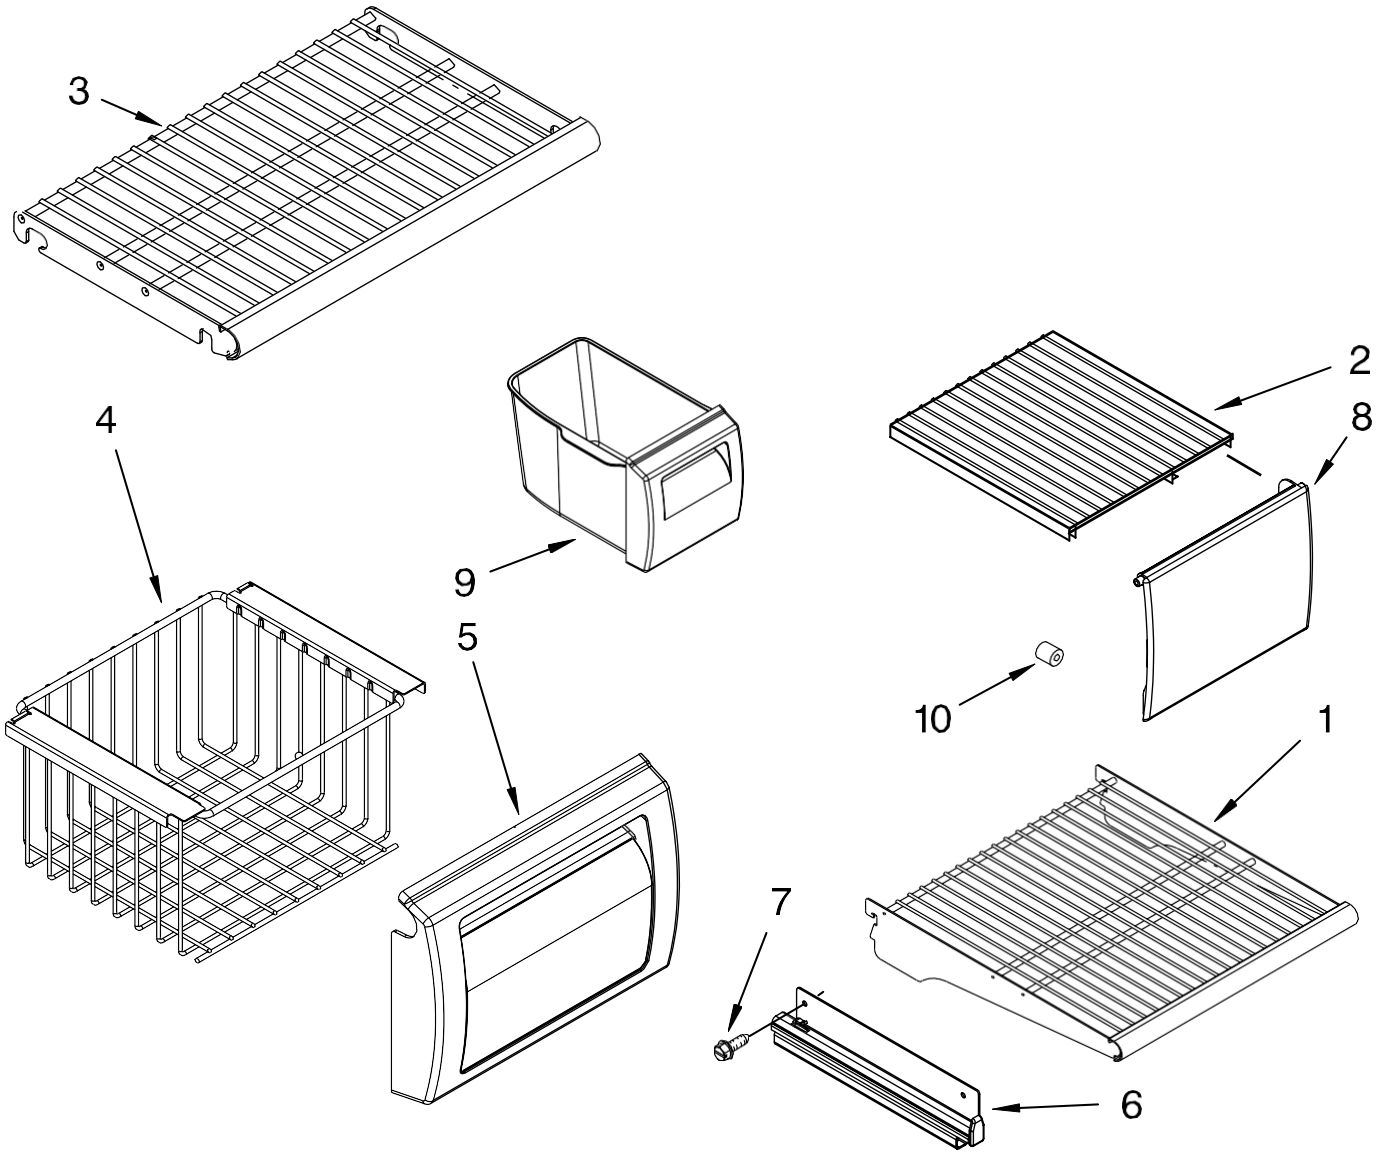

* Some units are equipped with a (not shown) to allow access to the switch behind. Replace this type of grille with part number 2325185B.

CABINET TRIM PARTS

For Model: EF42NBSS03
(Stainless Steel)

Illus. No.	Part No.	DESCRIPTION
1	W10132472	Cabinet, Trim (Right Side)
3	1163283	Screw
4	2316687	Cabinet, Trim (Bottom)
5	486194	Screw
6	2314017	Cabinet, Trim Top
7	W10132541	Cabinet Trim (Left Side)
8	W10121451	Nutsert
9	2005925	Seal-Trim, Side
10	W10001250	Screw

FOR ORDERING INFORMATION REFER TO PARTS PRICE LIST

FREEZER SHELF PARTS

For Model: EF42NBSS03
(Stainless Steel)

Illus. No.	Part No.	DESCRIPTION
------------	----------	-------------

1	W10175905	Wire, Shelf
2	W10213534	Cover, Shelf
3	2302883	Shelf, Fixed
4	2259082	Basket
5	2256270	Front, Basket
6	2259317 (RH) 2259318 (LH)	Slide, Basket
7	8533928	Screw
8	2266934	Door, Ice
9	2266931	Bucket, Ice
10	2266955	Spacer