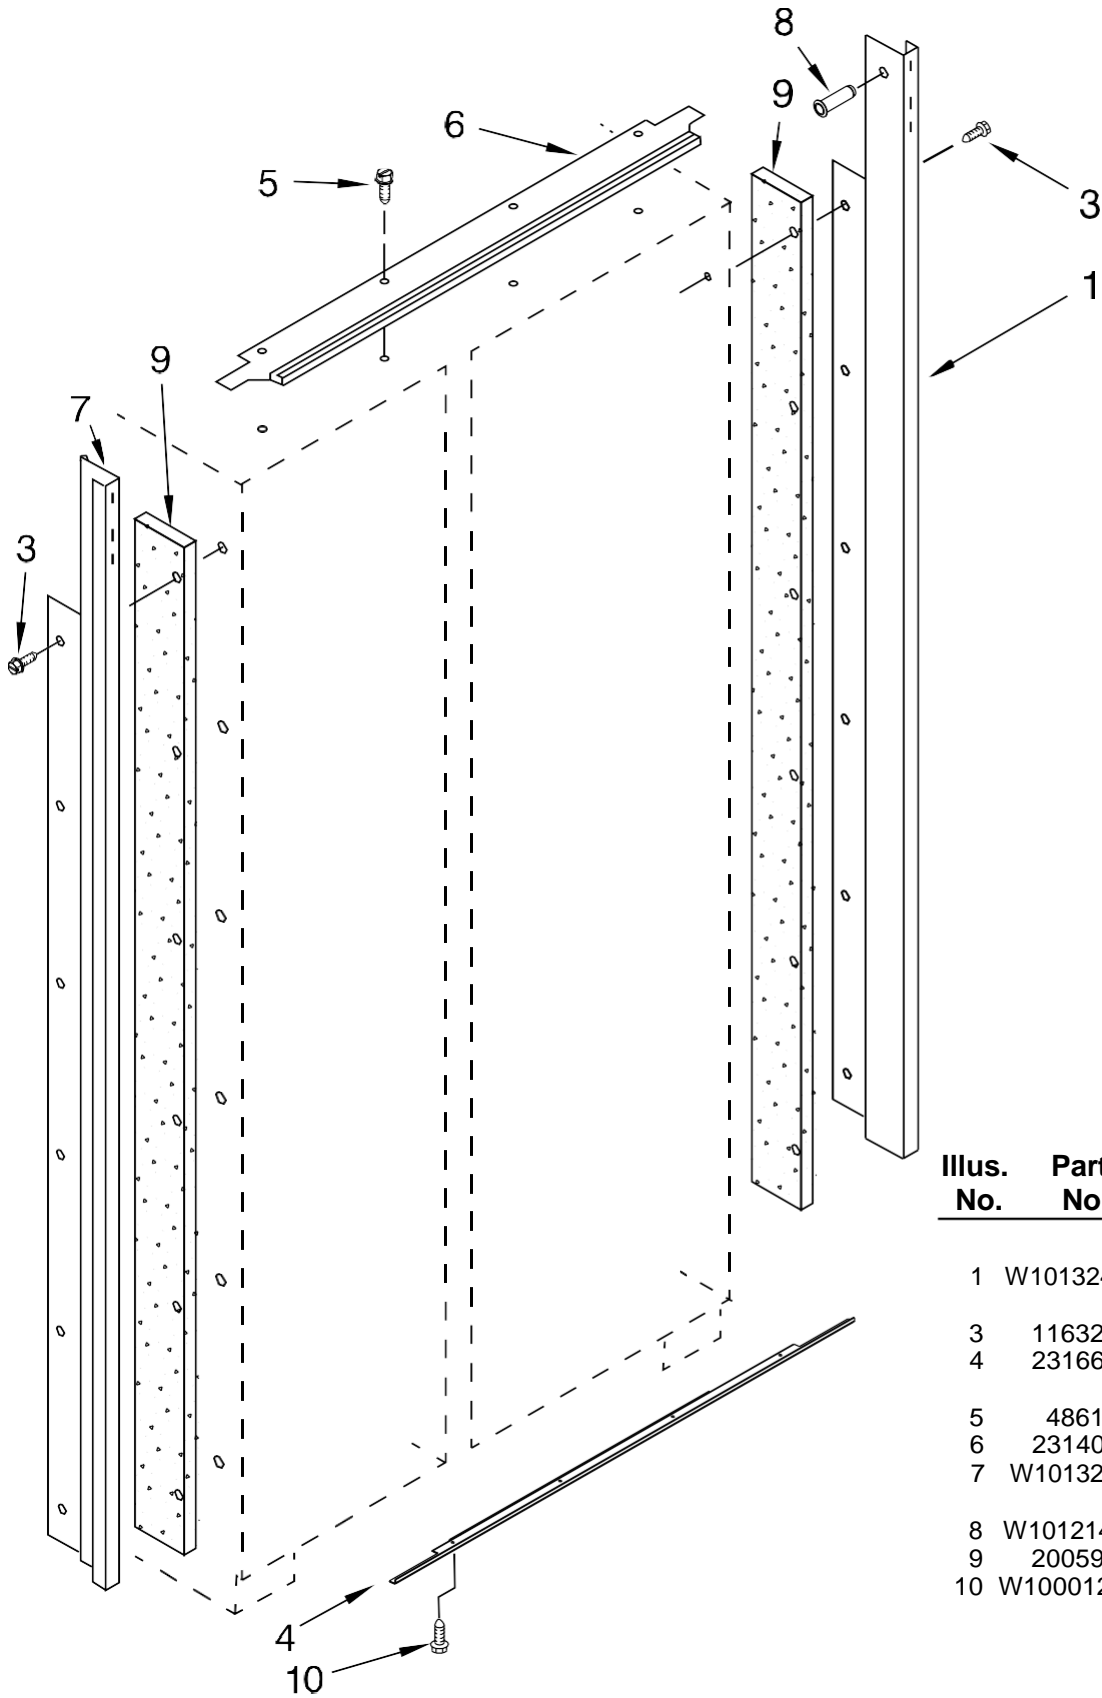

CABINET TRIM PARTS

For Model: EF42NBSS03
(Stainless Steel)

Illus. No.	Part No.	DESCRIPTION
1	W10132472	Cabinet, Trim (Right Side)
3	1163283	Screw
4	2316687	Cabinet, Trim (Bottom)
5	486194	Screw
6	2314017	Cabinet, Trim Top
7	W10132541	Cabinet Trim (Left Side)
8	W10121451	Nutsert
9	2005925	Seal-Trim, Side
10	W10001250	Screw

FOR ORDERING INFORMATION REFER TO PARTS PRICE LIST