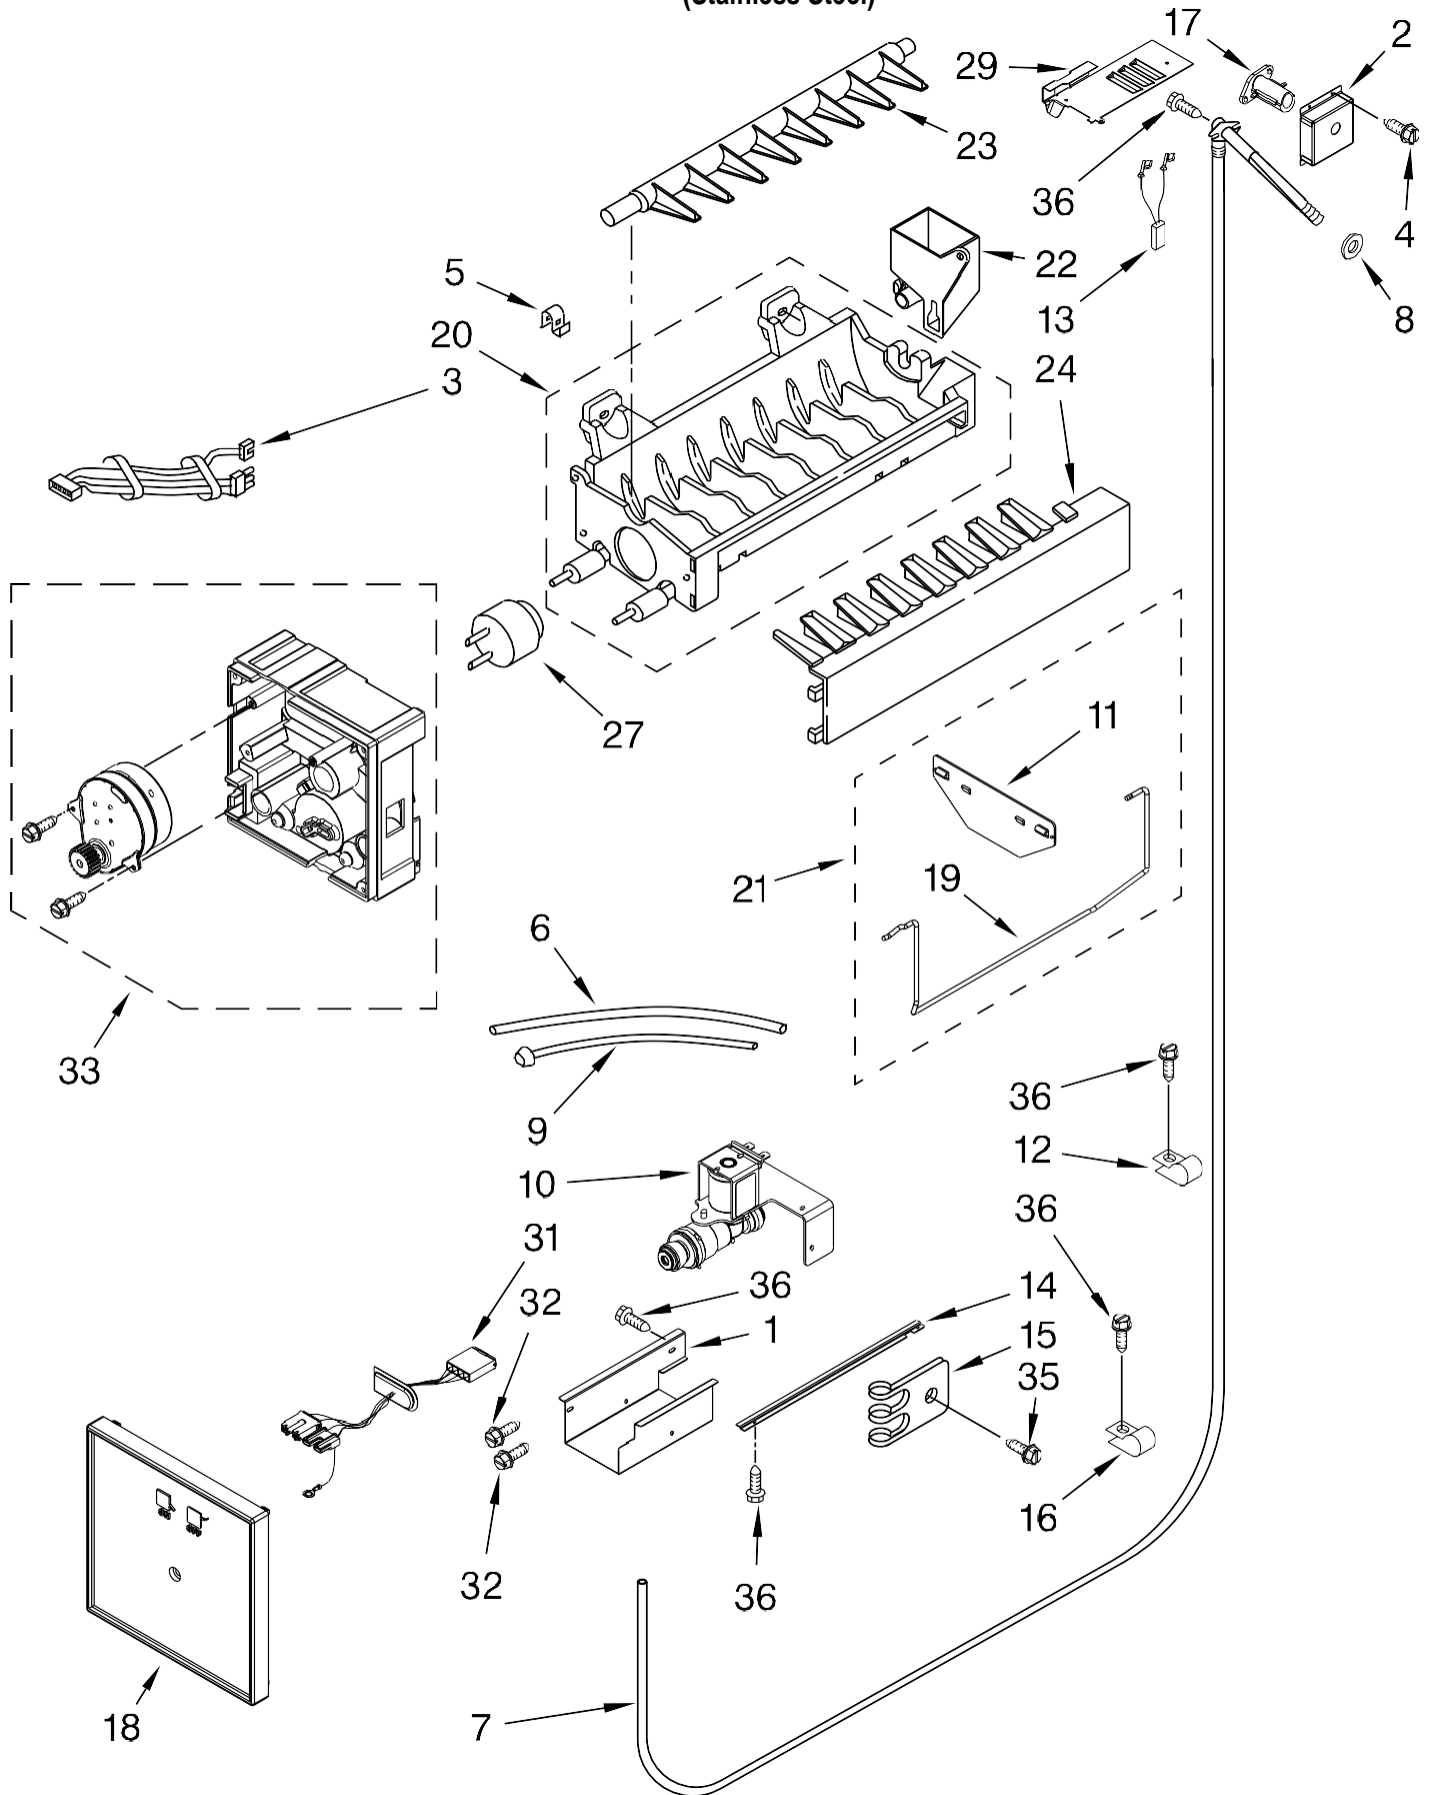

ICEMAKER PARTS

For Model: EF42NBSS03
(Stainless Steel)

FOR ORDERING INFORMATION REFER TO PARTS PRICE LIST

ICEMAKER PARTS

For Model: EF42NBSS03

(Stainless Steel)

Illus. No.	Part No.	DESCRIPTION	Illus. No.	Part No.	DESCRIPTION	Illus. No.	Part No.	DESCRIPTION
1	W10129653	Shield, Valve	16	2221070	Clamp Tube	33	W10281342	Module & Motor Assembly
2	2259064	Cover, Fill Tube Heater	17	2221240	Heater, Fill Tube	35	W10001250	Screw
3	W10377187	Wire Assembly, Icemaker	18	W10377174	Cover	36	486194	Screw
4	487539	Screw	19	W10372190	Shut Off Arm	100	W10435673	Complete Icemaker Assembly
5	628379	Clip, Fuse	20	W10122527	Mold & Heater (Also Order 542638 Silicone Grease)	Following Parts Not Illustrated (Optional Parts Only)		
6	W10296807	Tube, Filter Inlet	21	W10372199	Shut Off Arm Assembly			
7	2314049	Water Inlet Tube Assembly	22	W10122568	Cup-water rim	W10355016	Affresh Stainless Steel Cleaner	
8	1106508	Seal Gasket	23	627843	Ejector	W10355010	Affresh Kitchen Appliance Cleaner	
9	2317912	Tube, Filter Outlet	24	W10122563	Ice Stripper Thermostat	W10355049	Affresh Stainless Steel Wipes	
10	2307650	Valve, Solenoid	27	627985	Thermostat (Also Order 542639 Cement Alumilastic)	REFDEODOR	Deodorizer Pack	
11	2304353	Extension, Shut Off Arm	29	2221231	Shield, Heat			
12	2221070	Clamp, Tube	31	W10279393	Wire Assembly (Water Valve)			
13	2310108	Jumper, Fill Tube Heater	32	W10141604	Screw			
14	2320559	Support, Valve						
15	2208136	Clamp, Nylon Valve