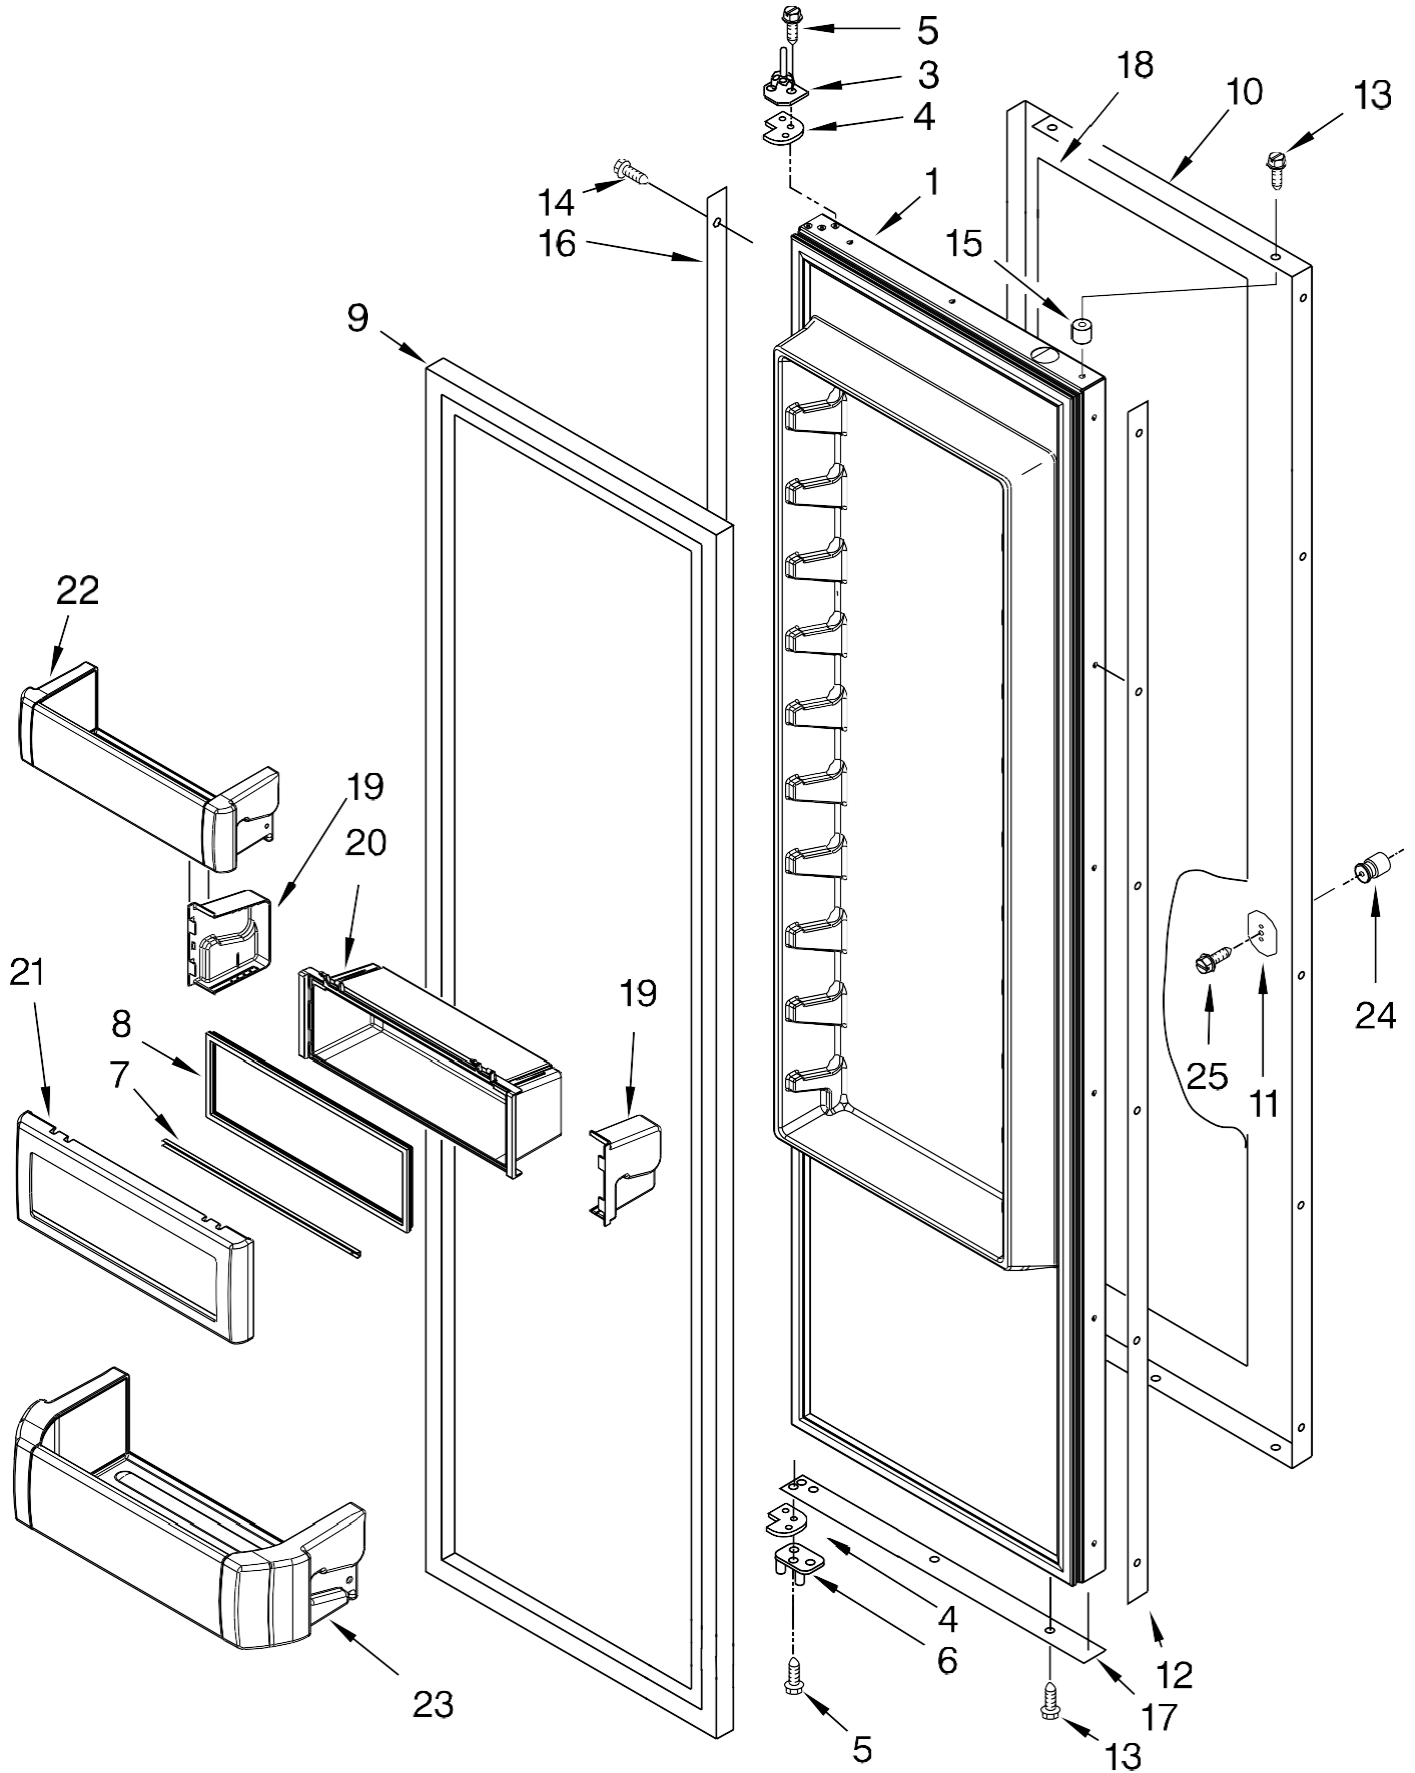

REFRIGERATOR DOOR PARTS

For Model: EF42NBSS03
(Stainless Steel)

FOR ORDERING INFORMATION REFER TO PARTS PRICE LIST

REFRIGERATOR DOOR PARTS

For Model: EF42NBSS03
(Stainless Steel)

Illus.	Part	
No.	No.	DESCRIPTION
1	W10193490	Refrigerator Door (Includes #9)
3	2266854	Hinge Assembly, Top
4	2316804	Spacer-Door, Top & Bottom
5	W10162602	Screw
6	2302878	Hinge Assembly, Bottom
7	2222796	Rail, Lid
8	2222982	Gasket, Utility Bin
9	2222811	Door Gasket, Magnetic
10	W10159605	Skin, Door
11	W10127710	Plate, Door Handle
12	2309060	Spacer, Door (Handle Side)
13	488568	Screw
14	8281250	Screw, 8-15 x .500 Stainless Steel
15	2005433	Spacer, Door-Skin (Top)
16	W10142296	Spacer, Door (Hinge Side)
17	2004934	Spacer, Door-Skin (Bottom)
18	W10127977	Filler, Door
19		End Cap (RH)
	W10323172	(LH)
20	W10323036	Bin, Utility Center
21	2257616	Door, Utility Bin
22	W10323599	Bin, Door
23	W10323747	Bin, Gallon
24	W10168981	Stud, Handle
25	308544	Screw