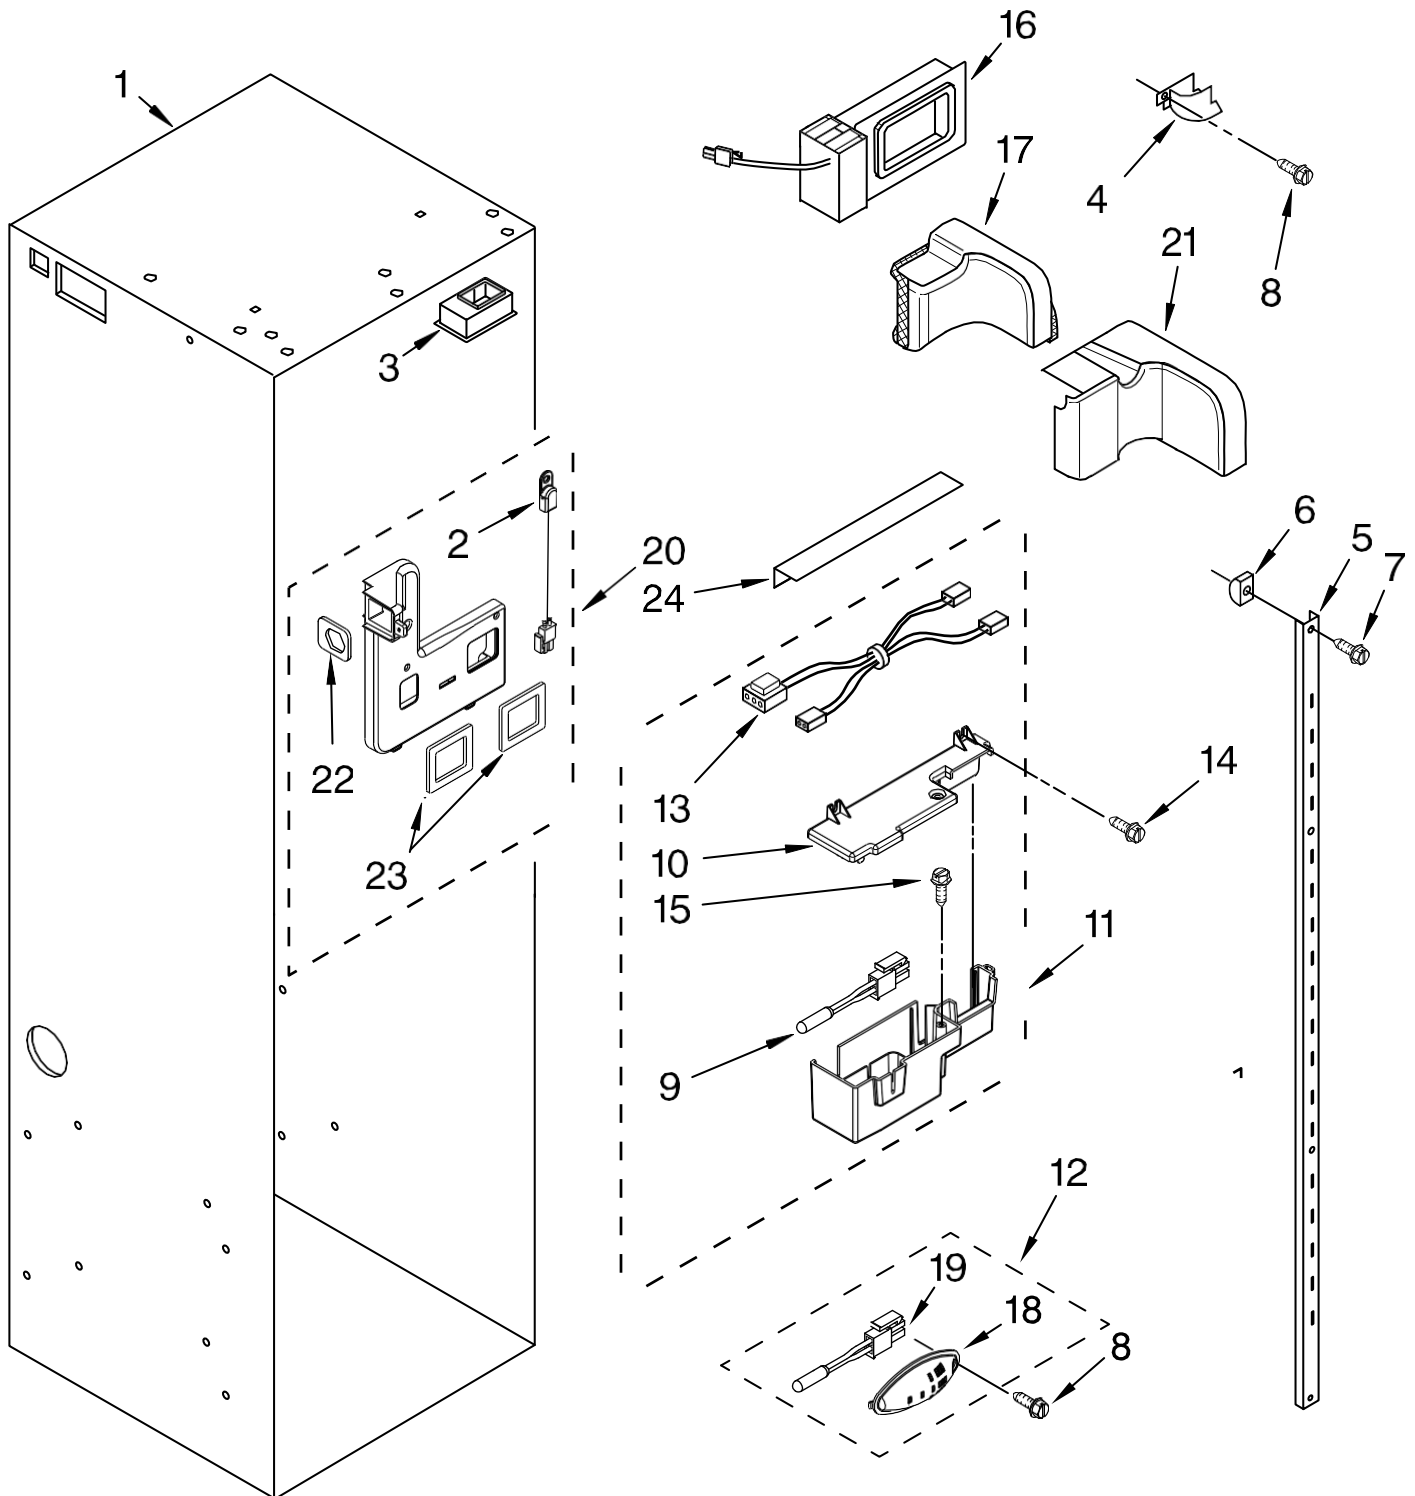

REFRIGERATOR LINER PARTS

For Model: EF42NBSS03
(Stainless Steel)

FOR ORDERING INFORMATION REFER TO PARTS PRICE LIST

REFRIGERATOR LINER PARTS

For Model: EF42NBSS03
(Stainless Steel)

Illus. No.	Part No.	DESCRIPTION
1		Liner (Not A Serviceable Part)
2	2306010	Thermistor
3	2208970	Air Duct
4	2003577	Guard, Air Return
5	2259077	Ladder, Shelf
6	520965	Screw Support, Ladder
7	2006475	Screw
8	487539	Screw
9	2302937	Thermistor
10	2302986	Lid, Air Baffle
11	W10169528	Baffle, Control Assembly
12	2317844	Thermistor Assy
13	2310205	Jumper, Air Baffle
14	487539	Screw
15	486194	Screw
16	2221296	Air Baffle Assembly
17	2309222	Diffuser Assembly
18	2317105	Cover, Thermistor
19	2188820	Thermistor
20	2302992	Spacer, Air-Baffle
21	2309087	Cover, Diffuser
22	2259412	Seal, Air Duct (Round Hole)
23	2259398	Seal, Air Duct (Square Hole)
24	W10159487	Diverter, Crisper Cover