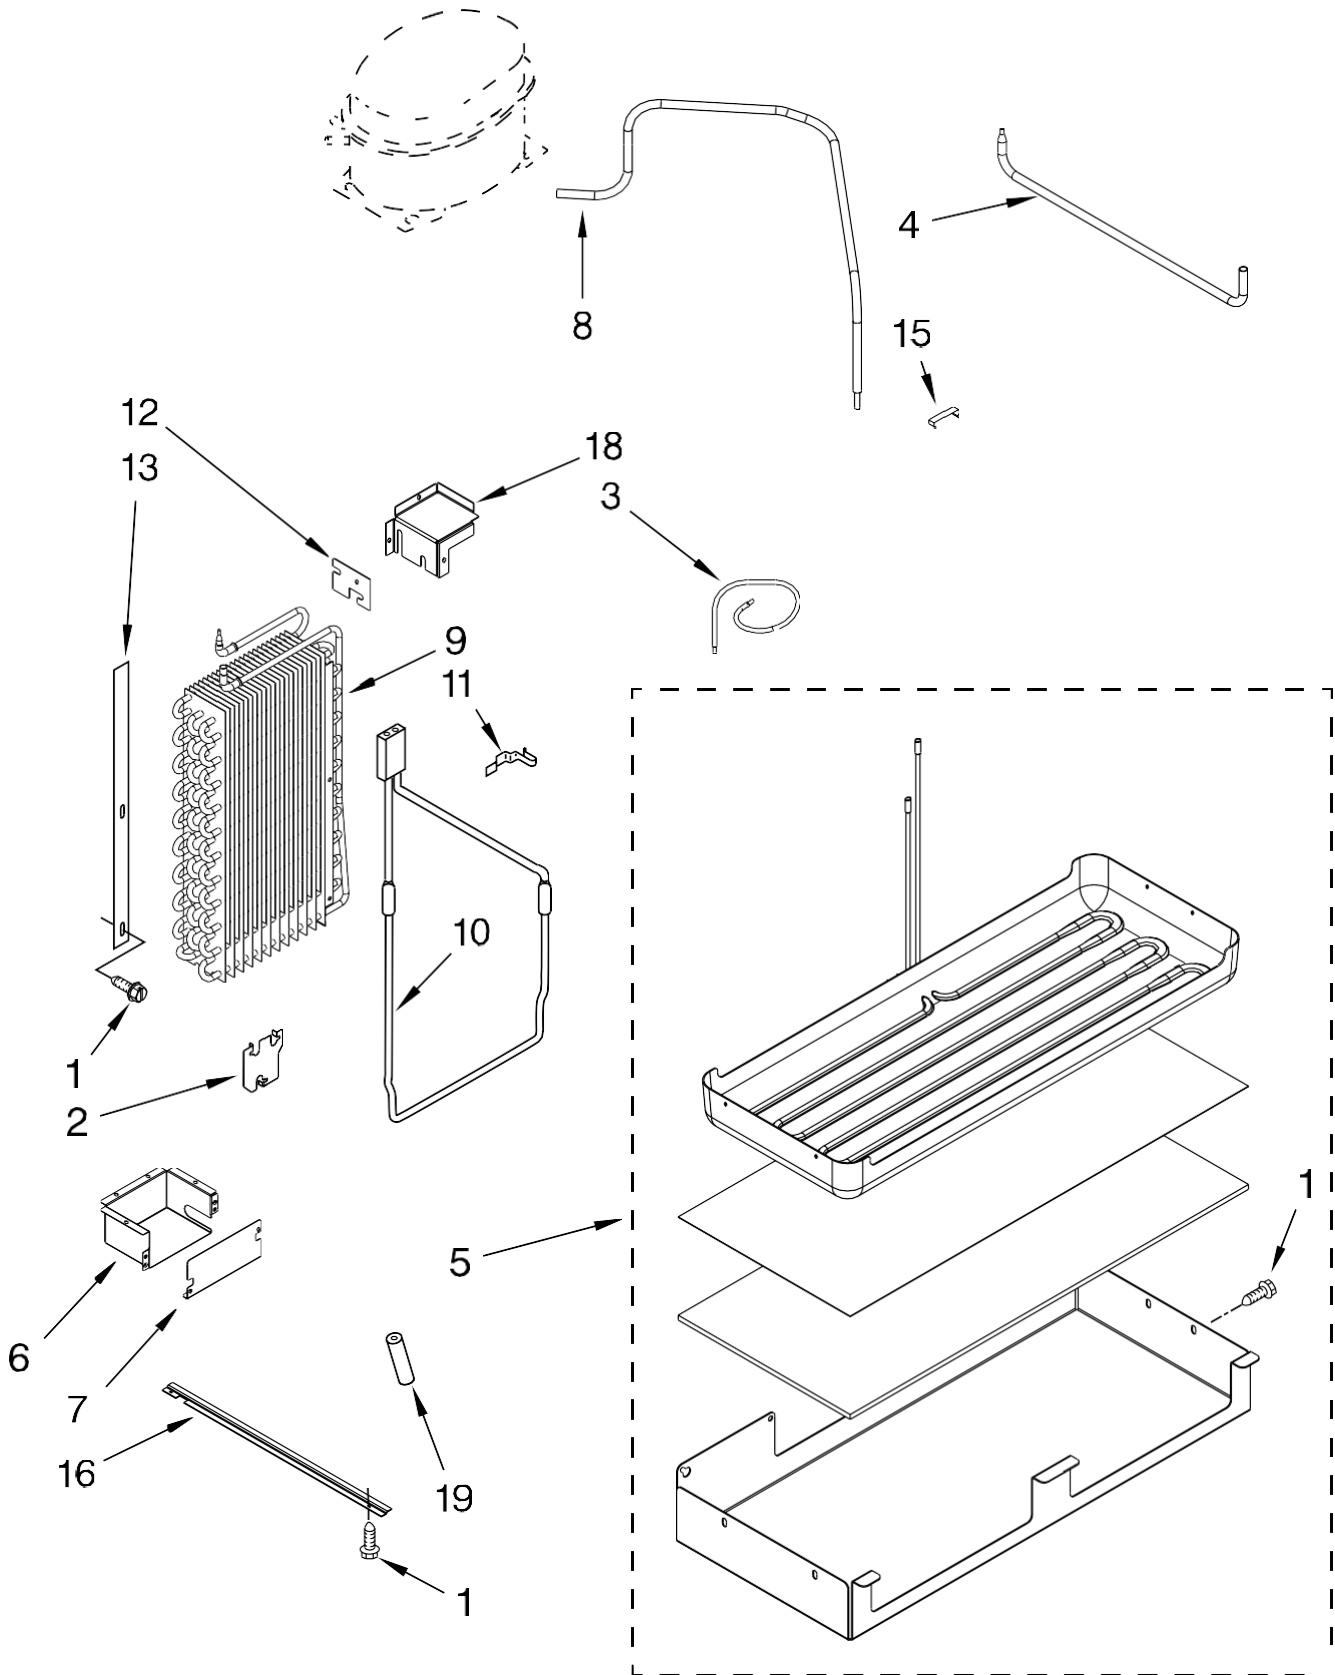

LOWER UNIT AND TUBE PARTS

For Model: EF42NBSS03
(Stainless Steel)

FOR ORDERING INFORMATION REFER TO PARTS PRICE LIST

LOWER UNIT AND TUBE PARTS

For Model: EF42NBSS03
(Stainless Steel)

Illus.	Part	
No.	No.	DESCRIPTION
1	486194	Screw
2	W10157752	Bracket
3	W10431124	Suction Tube Oil Trap
4	W10388653	Tube, Connect (Drier/Restrictor)
5	W10281063	Drain Pan Assembly
6	W10316077	Cover, Wiring
7	W10321048	Cover, Box
8	W10412488	Tube, Discharge
9	W10427992	Evaporator
10	W10140161	Heater, Defrost
11	1113048	Clamp, Heater
12	W10139908	Seal, Return Air
13	W10432308	Gasket, Evaporator
15	W10169509	Clip, Heat Exchanger
16	2320554	Support, Drain Pan
18	W10160981	Bracket Assembly, Air Return
19	2215648	Dampener