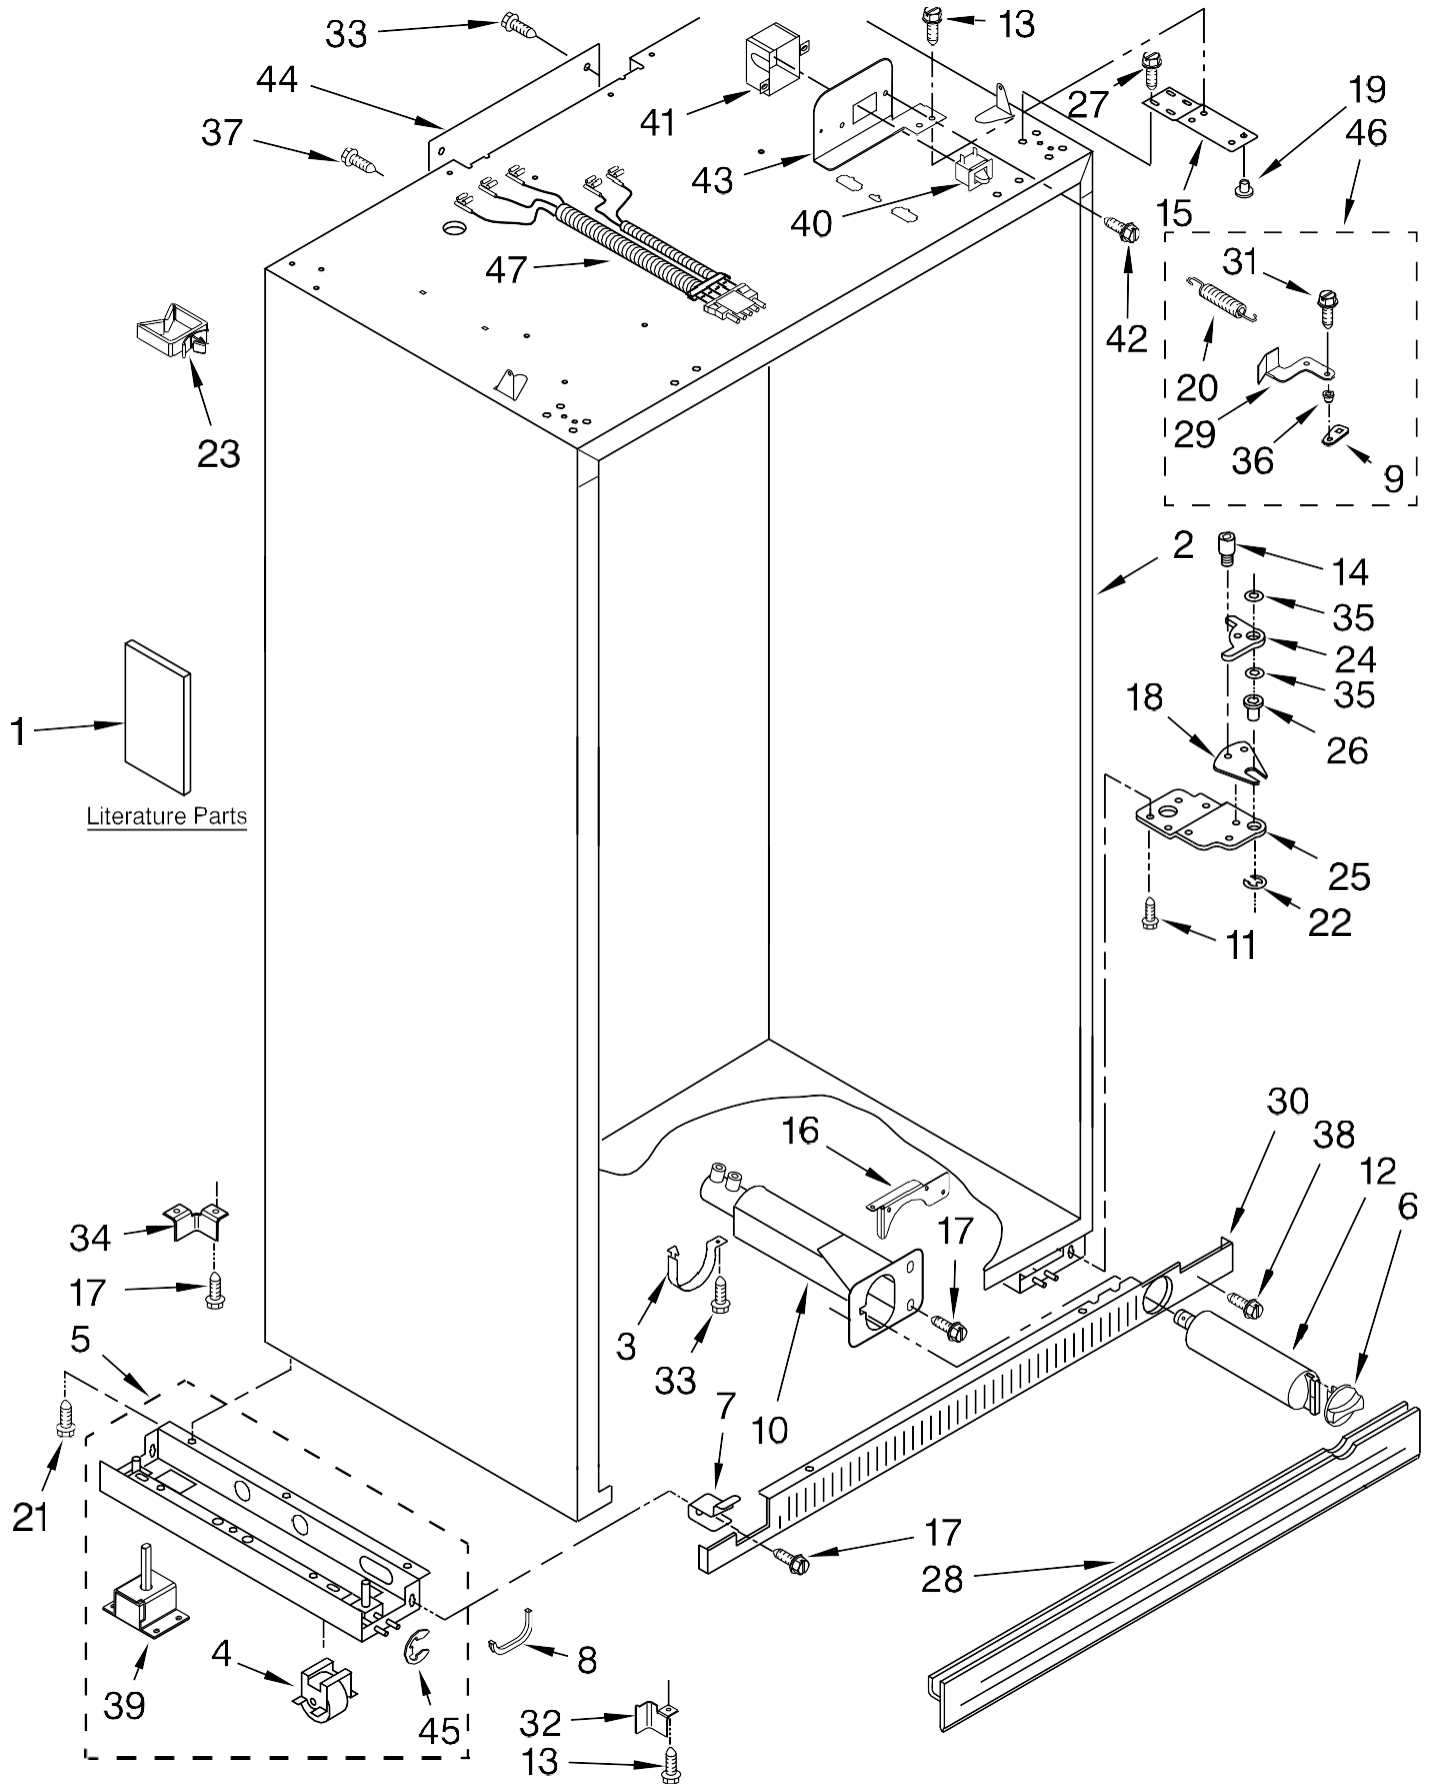

CABINET PARTS

For Model: EF42NBSS03
(Stainless Steel)

42" BUILT IN
REFRIGERATOR

FOR ORDERING INFORMATION REFER TO PARTS PRICE LIST

CABINET PARTS

For Model: EF42NBSS03

(Stainless Steel)

Illus. No.	Part No.	DESCRIPTION	Illus. No.	Part No.	DESCRIPTION	Illus. No.	Part No.	DESCRIPTION
1		Literature Parts	10	2209022	Housing, Water Filter	30		Grille Bottom, Front
	W10303784	Use & Care Guide					2209428B*	Black
	W10205629	Energy Guide	11	3400525	Screw			
	W10180102	Service & Wiring Sheet	12	W10168990	Filter, Water	31	W10004850	Screw
	2306337	Icemaker and Ingredient Care Center Service Sheet	13	489399	Screw	32		Bracket, Support Base (Front)
	W10180891	Main Control Service Sheet	14	2005378	Screw, Door Stop		2006616	(LH)
	W10379135	Installation Instructions	15	2257644	Hinge (Top)		2006556	(RH)
			16	W10348781	Bracket, Mount (Water Filter)	33	1157158	Screw
			17	W10001250	Screw	34	2006617	Bracket, Support Base (Rear)
			18	W10451421	Lock, Adjustable Bushing	35	2006346	Washer
2		Cabinet (Not A Serviceable Part)	19	2300082	Bushing	36	2316859	Bushing, Extension Arm
3	2209090	Clamp, Filter Housing	20	2221242	Spring, Door Closure	37	1163283	Screw
4	W10138054	Roller, Front & Rear	21	486194	Screw	38	8281163	Screw
5		Support, Leveler Assembly	22	2005008	Retaining Ring, Adjustable Bushing	39	2005032	Leveler, Assy Switch, Rocker Arm
	W10138423	Refrigerator Side	23	W10129069	Wire Clip		1118894	Refrigerator Door Side
	W10279275	Freezer Side	24	W10406421	Gap, Cover Assembly (Bottom)		1115373	Freezer Door Side
6		Cap, Water Filter	25		Hinge (Bottom)	41	2215938	Cover, Switch
	2186494B	Black		W10424756	Freezer Side	42	487415	Screw
7	2325157	Bracket, Grill Mounting		W10424754	Refrigerator Side	43		Bracket, Switch
8	2307584	Grommet, Crossover Tube	26	2302876	Bushing, Adjustable		2221097	(RH)
9	2005783	Cam, Door Closer	27	8533913	Screw 1/4-20 x 5/8		2221096	(LH)
			28		Skirt-Grille, Bottom	44	2215612	Cover, Rear
				2209025B	Black	45	2006841	Ring, Retainer
			29		Extension Arm, Door Closer	46	2307857	Cam Assembly
				2266882	(RH)	47	W10167456	Wire Assembly RC/FC Light Switch