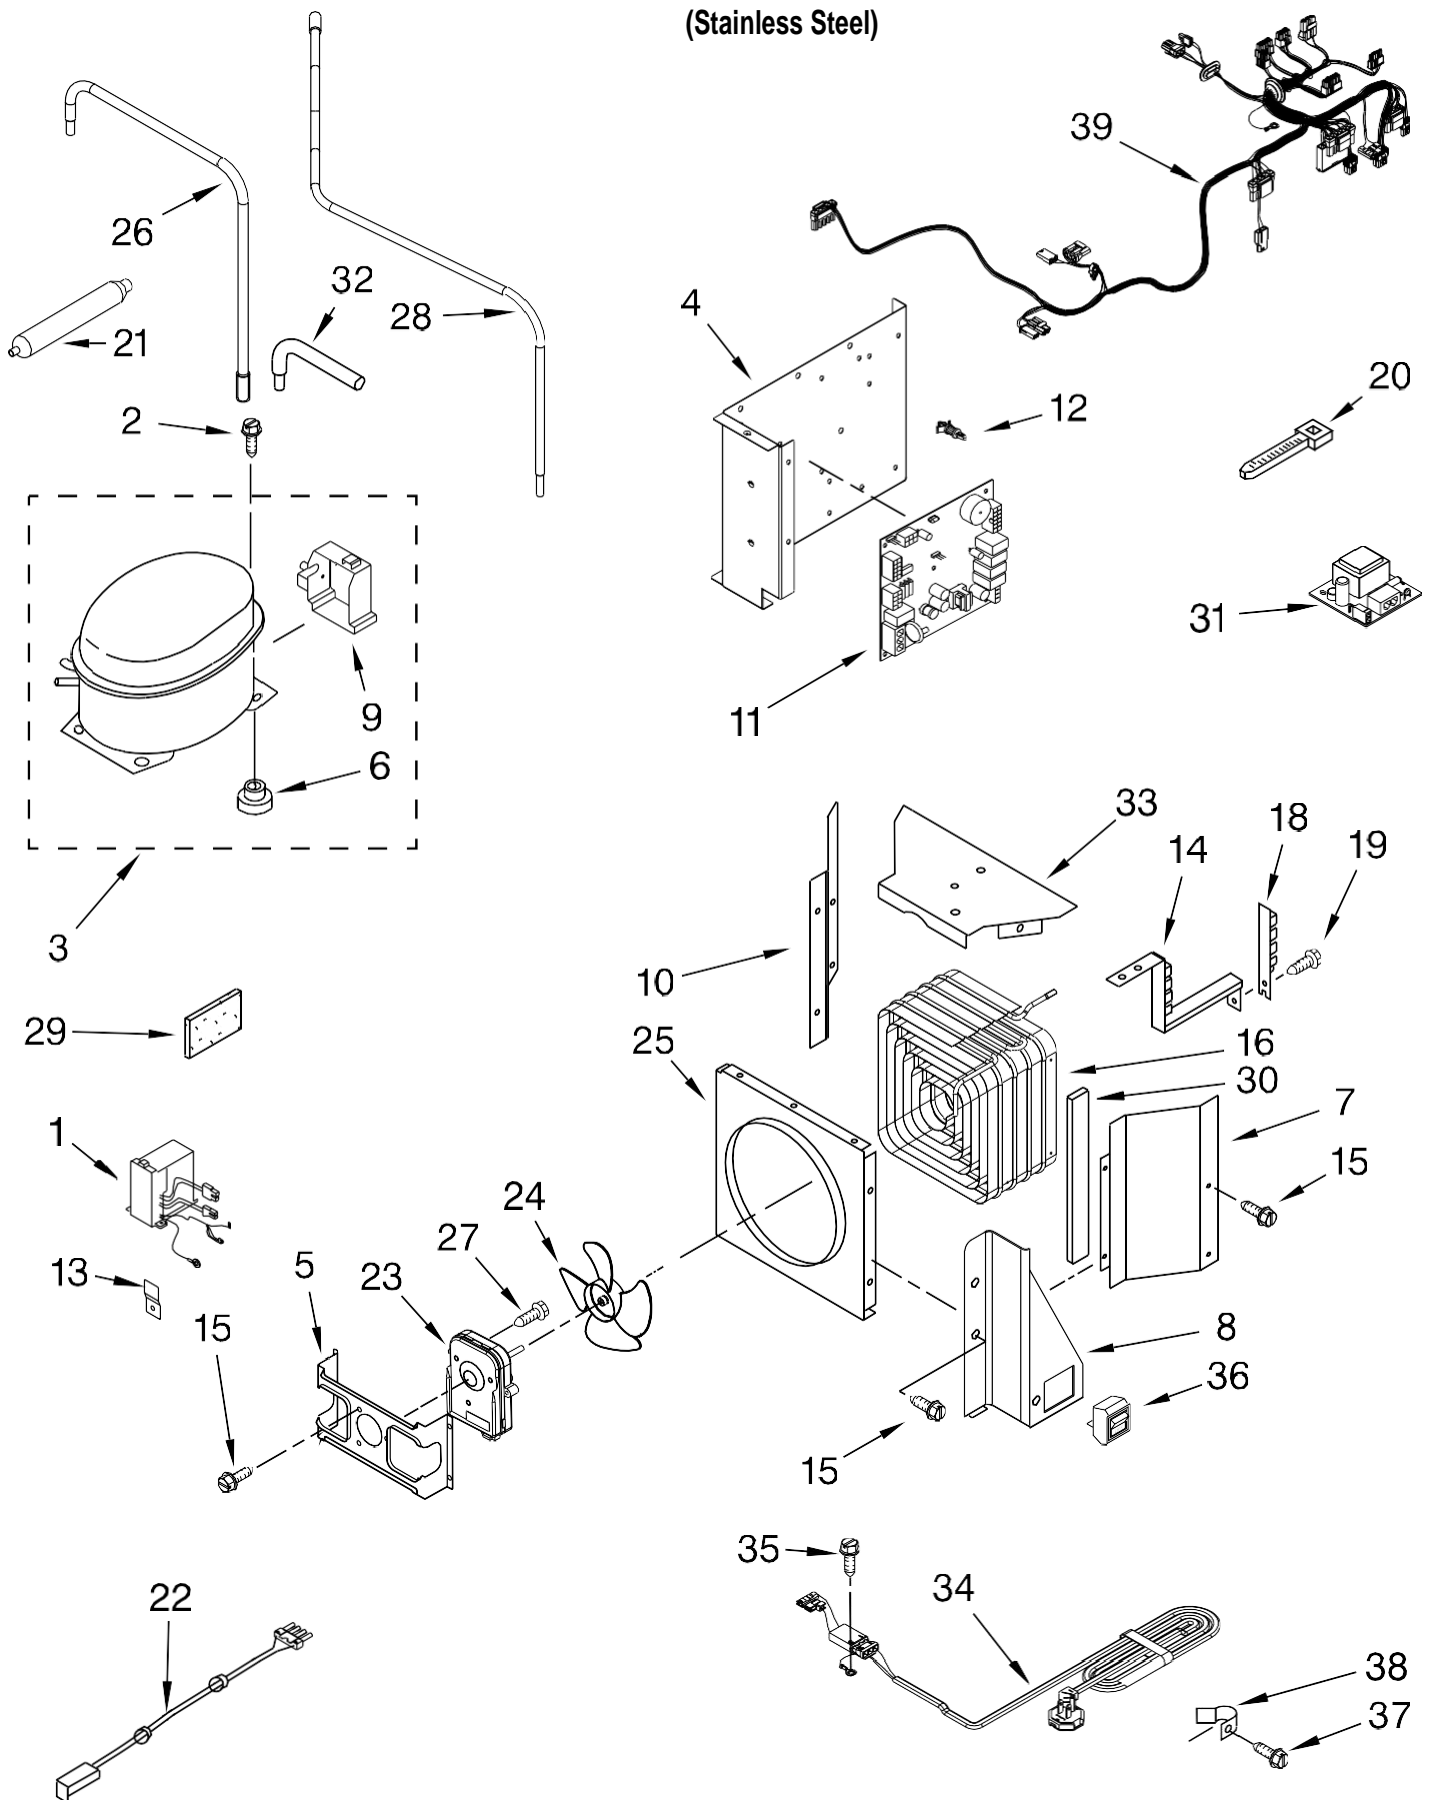

UPPER UNIT PARTS

For Model: EF42NBSS03
(Stainless Steel)

FOR ORDERING INFORMATION REFER TO PARTS PRICE LIST

UPPER UNIT PARTS

For Model: EF42NBSS03

(Stainless Steel)

Illus. No.	Part No.	DESCRIPTION	Illus. No.	Part No.	DESCRIPTION	Illus. No.	Part No.	DESCRIPTION
1	W10133449	Inverter Box	19	489399	Screw	Following Parts Not Illustrated and Optional Parts Not Included		
2	489373	Screw, Compressor Mounting	20	2155774	Wire Tie			
3	W10173296	Compressor (Includes Items 6 & 9)(Also Order 876765 Tube Kit)	21	W10175593	Drier			
4	2318087	Housing, Control Board	22	2310207	Wire Assembly (Condenser Fan)			
5	W10414681	Bracket, Fan Motor	23	2188875	Motor, Fan			
6	1100826	Grommet, Mounting	24	W10139483	Blade, Fan			
7	W10415668	Support, Condenser (Right)	25	W10415670	Orifice, Fan			
8	W10185556	Bracket, Switch	26	2307566	Tube, Drier Transition			
9	2215676	Terminal Cover	27	8533993	Screw			
10	W10415666	Support, Condenser (Left)	28	W10234131	Tube, Heat Loop Transition			
11	W10818296	Control Board, Gemini	29	2169104	Insulation, Sound	978025		Valve, Access (1/4")
12	2203075	Spacer	30	2309432	Gasket, Condenser	978026		Valve, Access (5/16")
13	2256328	Bracket, Inverter Box	31	2259350	Power Supply, Ingredient Care Center	978027		Valve, Access (3/8")
14	2317031	Bracket, Vibration Condenser	32	2194319	Process, Tube	978028		Valve, Access (1/2")
15	1157158	Screw	33	2309000	Cover, Condenser	978029		Valve, Access (5/8")
16	2307998	Condenser	34	2310251	Service Cord	978030		Valve, Access (3/4")
18	2317030	Arm, Vibration Condenser	35	486194	Screw	876764		Valve, Access (3/16")
			36	2266802	Switch, Power Disconnect	REFRIGERANT CHARGE 7.50 oz. (R-134A)		
			37	8281164	Screw, Ground			
			38	549193	Clamp, Cord			
			39	W10178883	Wiring Harness, Unit Compartment