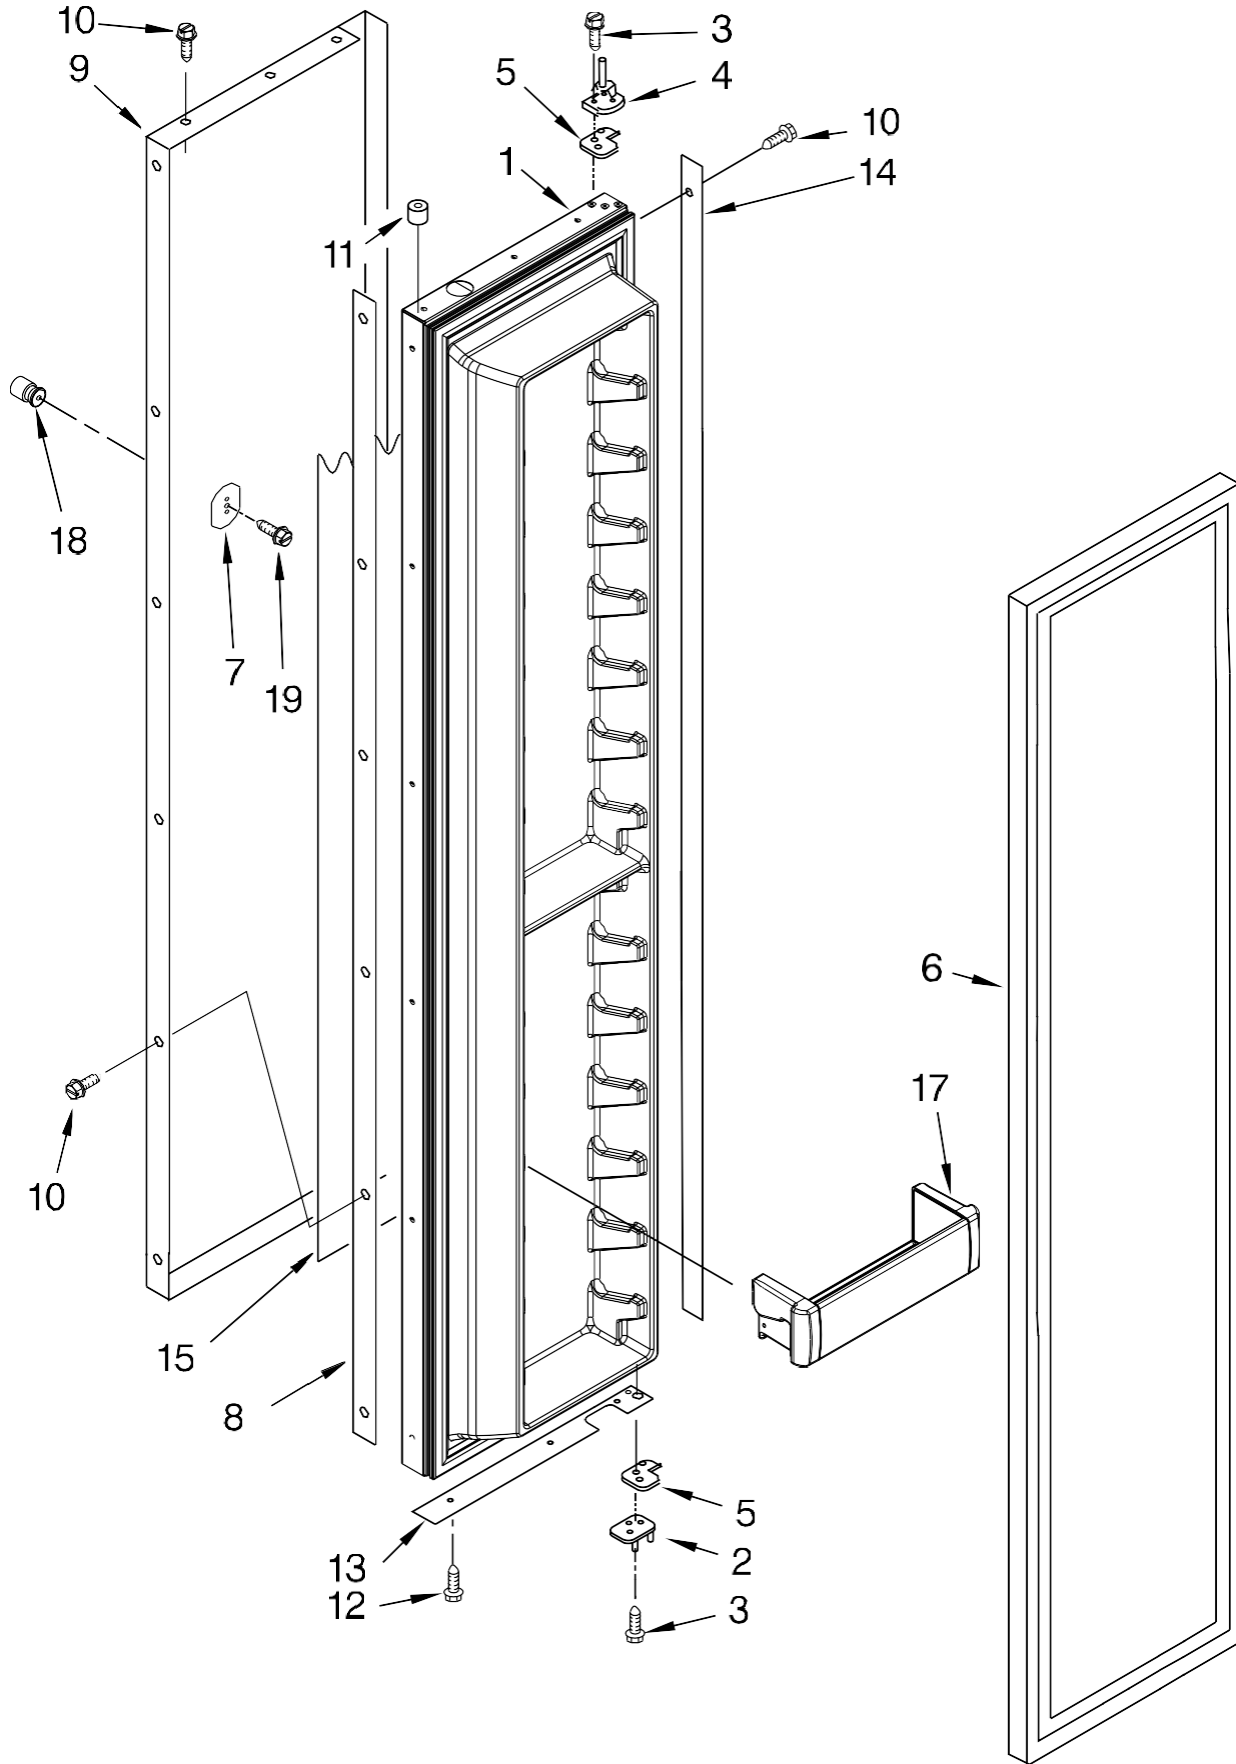

FREEZER DOOR PARTS

For Model: EF42NBSS03
(Stainless Steel)

FOR ORDERING INFORMATION REFER TO PARTS PRICE LIST

FREEZER DOOR PARTS

For Model: EF42NBSS03
(Stainless Steel)

Illus.	Part	
No.	No.	DESCRIPTION
1	W10193486	Freezer Door
2	2302879	Hinge, Bottom
3	W10162602	Screw
4	2266854	Hinge, Top
5	2316804	Spacer-Door, Top & Bottom
6	2222814	Door Gasket, Magnetic
7	W10127710	Plate, Door Handle
8	2309056	Spacer, Door-Skin (Handle Side)
9	W10159602	Skin, Door
10		Screw
	8281250	Stainless Steel
11	2005433	Spacer, Door-Skin (Top)
12	488568	Screw
13	2004932	Spacer, Door-Skin (Bottom)
14	W10142296	Spacer, Door-Skin (Hinge Side)
15	W10127978	Filler, Door
17	W10323602	Bin, Door
18	W10168981	Stud, Handle
19	308544	Screw