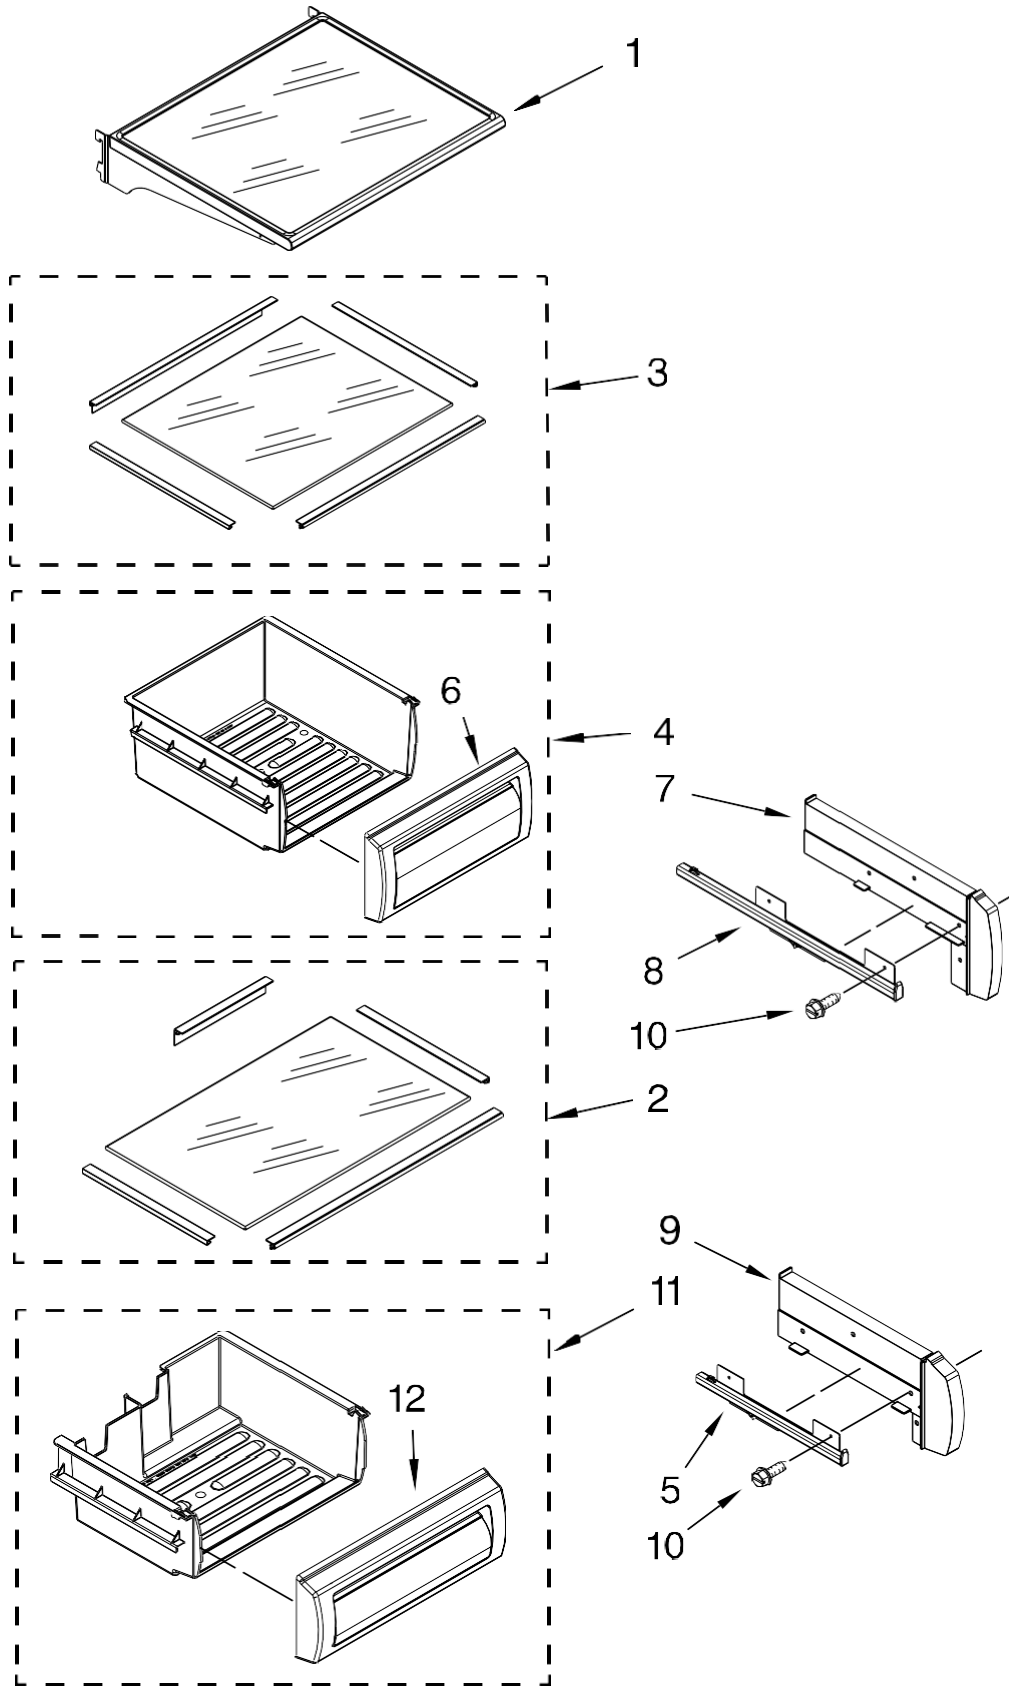

CONTROL PANEL PARTS

For Model: EF42NBSS03
(Stainless Steel)

Illus. No.	Part No.	DESCRIPTION
1	2302772	Control Box
2	2215670	Insert, Control Box
3	2310197	Wire Assembly
4	106428	Circuit Board, Housing Control
5	2221121	Support, Control Box
6	487539	Screw
7	W10151210	Display Board, Ingredient Care Center
8	2162085	Socket, Light
9	W10311505	Light Bulb
10	W10142283	Screw
11	W10165030	Overlay, Control Box
12	2302717	Shield, Light
13	486194	Screw

FOR ORDERING INFORMATION REFER TO PARTS PRICE LIST

TOP GRILLE AND UNIT COVER PARTS

For Model: EF42NBSS03
(Stainless Steel)

Illus. No.	Part No.	DESCRIPTION
------------	----------	-------------

- | | | |
|---|-----------|-------------------|
| 1 | W10162620 | Panel, Decorative |
| 2 | W10161693 | Cover, Unit |
| 3 | 486194 | Screw |
| 4 | 2256466 | Back Panel |
| 5 | W10185625 | Cover, Unit Front |
| 6 | 12989001 | Nameplate |
| 7 | 489399 | Screw |
| 8 | 2215910 | Grommet |

REFRIGERATOR SHELF PARTS

For Model: EF42NBSS03
(Stainless Steel)

FOR ORDERING INFORMATION REFER TO PARTS PRICE LIST

REFRIGERATOR SHELF PARTS

For Model: EF42NBSS03
(Stainless Steel)

Illus. No.	Part No.	DESCRIPTION
1	W10165103	Shelf Assy
2	W10165091	Meat Pan Cover Assembly
3	W10165085	Crisper Cover Assembly
4	W10407624	Crisper Pan
5		Slide, Meat Pan
	2302954	(LH)
	2302955	(RH)
6	2256248	Front, Crisper Pan
7		Spacer, Crisper
	2256222	(RH)
	2256223	(LH)
8		Slide, Crisper
	2302957	(RH)
	2302956	(LH)
9		Spacer, Meat Pan
	2256243	(LH)
	2256244	(RH)
10	8533929	Screw
11	W10407627	Pan Assembly Meat
12	2256366	Front, Meat Pan