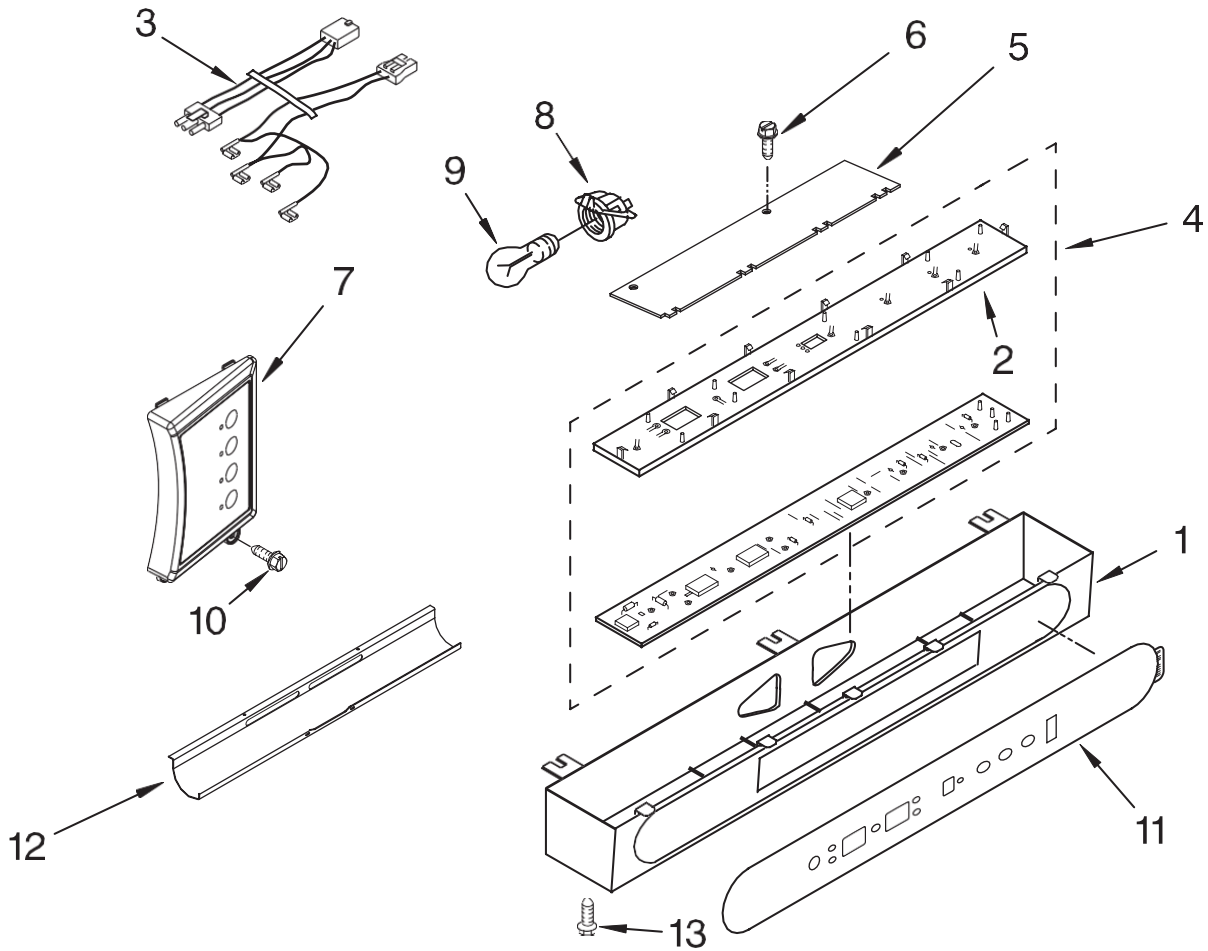

CONTROL PANEL PARTS

For Model: EF42NBSS03
(Stainless Steel)

Illus. No.	Part No.	DESCRIPTION
1	2302772	Control Box
2	2215670	Insert, Control Box
3	2310197	Wire Assembly
4	106428	Circuit Board, Housing Control
5	2221121	Support, Control Box
6	487539	Screw
7	W10151210	Display Board, Ingredient Care Center
8	2162085	Socket, Light
9	W10311505	Light Bulb
10	W10142283	Screw
11	W10165030	Overlay, Control Box
12	2302717	Shield, Light
13	486194	Screw

FOR ORDERING INFORMATION REFER TO PARTS PRICE LIST