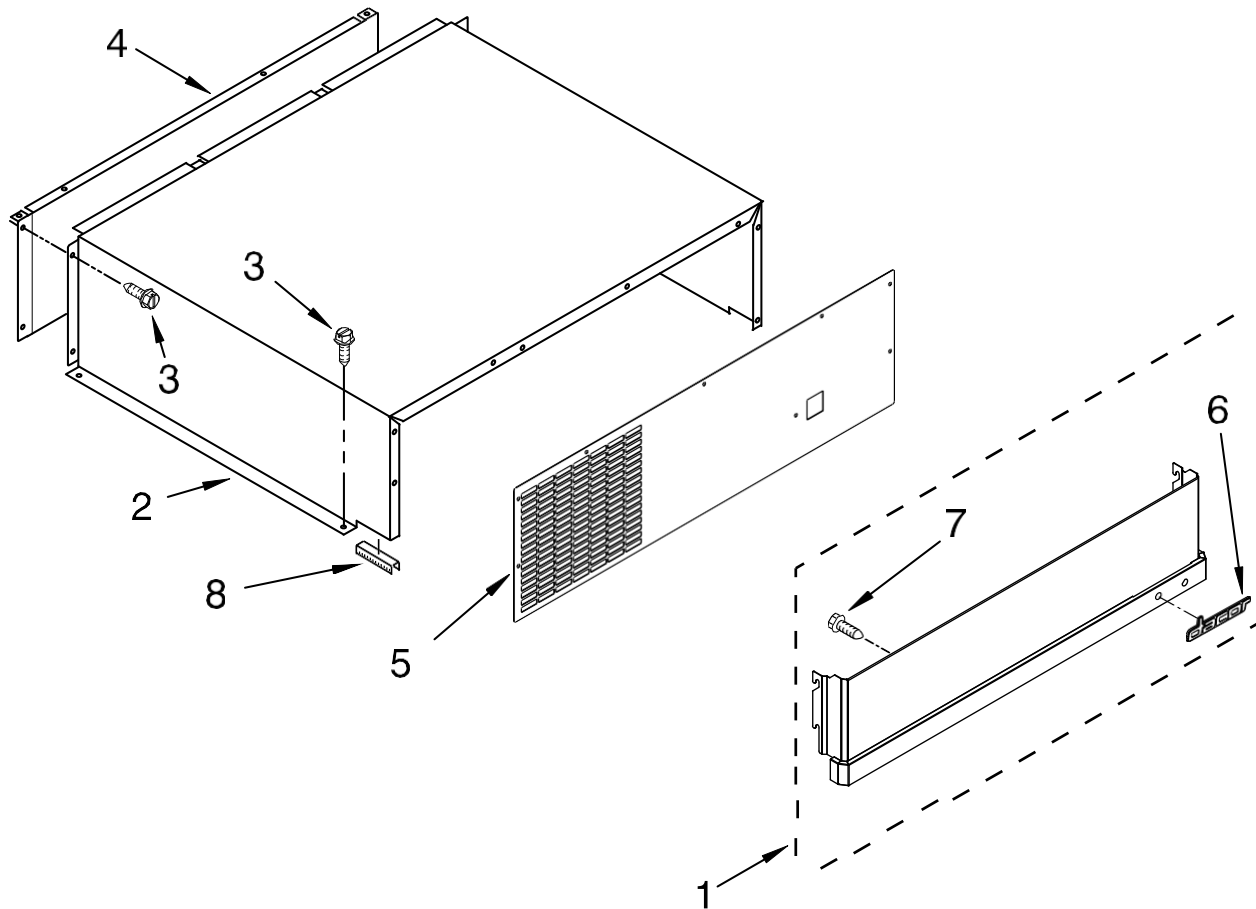

TOP GRILLE AND UNIT COVER PARTS

For Model: EF42NBSS03
(Stainless Steel)

Illus. No.	Part No.	DESCRIPTION

1	W10162620	Panel, Decorative
2	W10161693	Cover, Unit
3	486194	Screw
4	2256466	Back Panel
5	W10185625	Cover, Unit Front
6	12989001	Nameplate
7	489399	Screw
8	2215910	Grommet