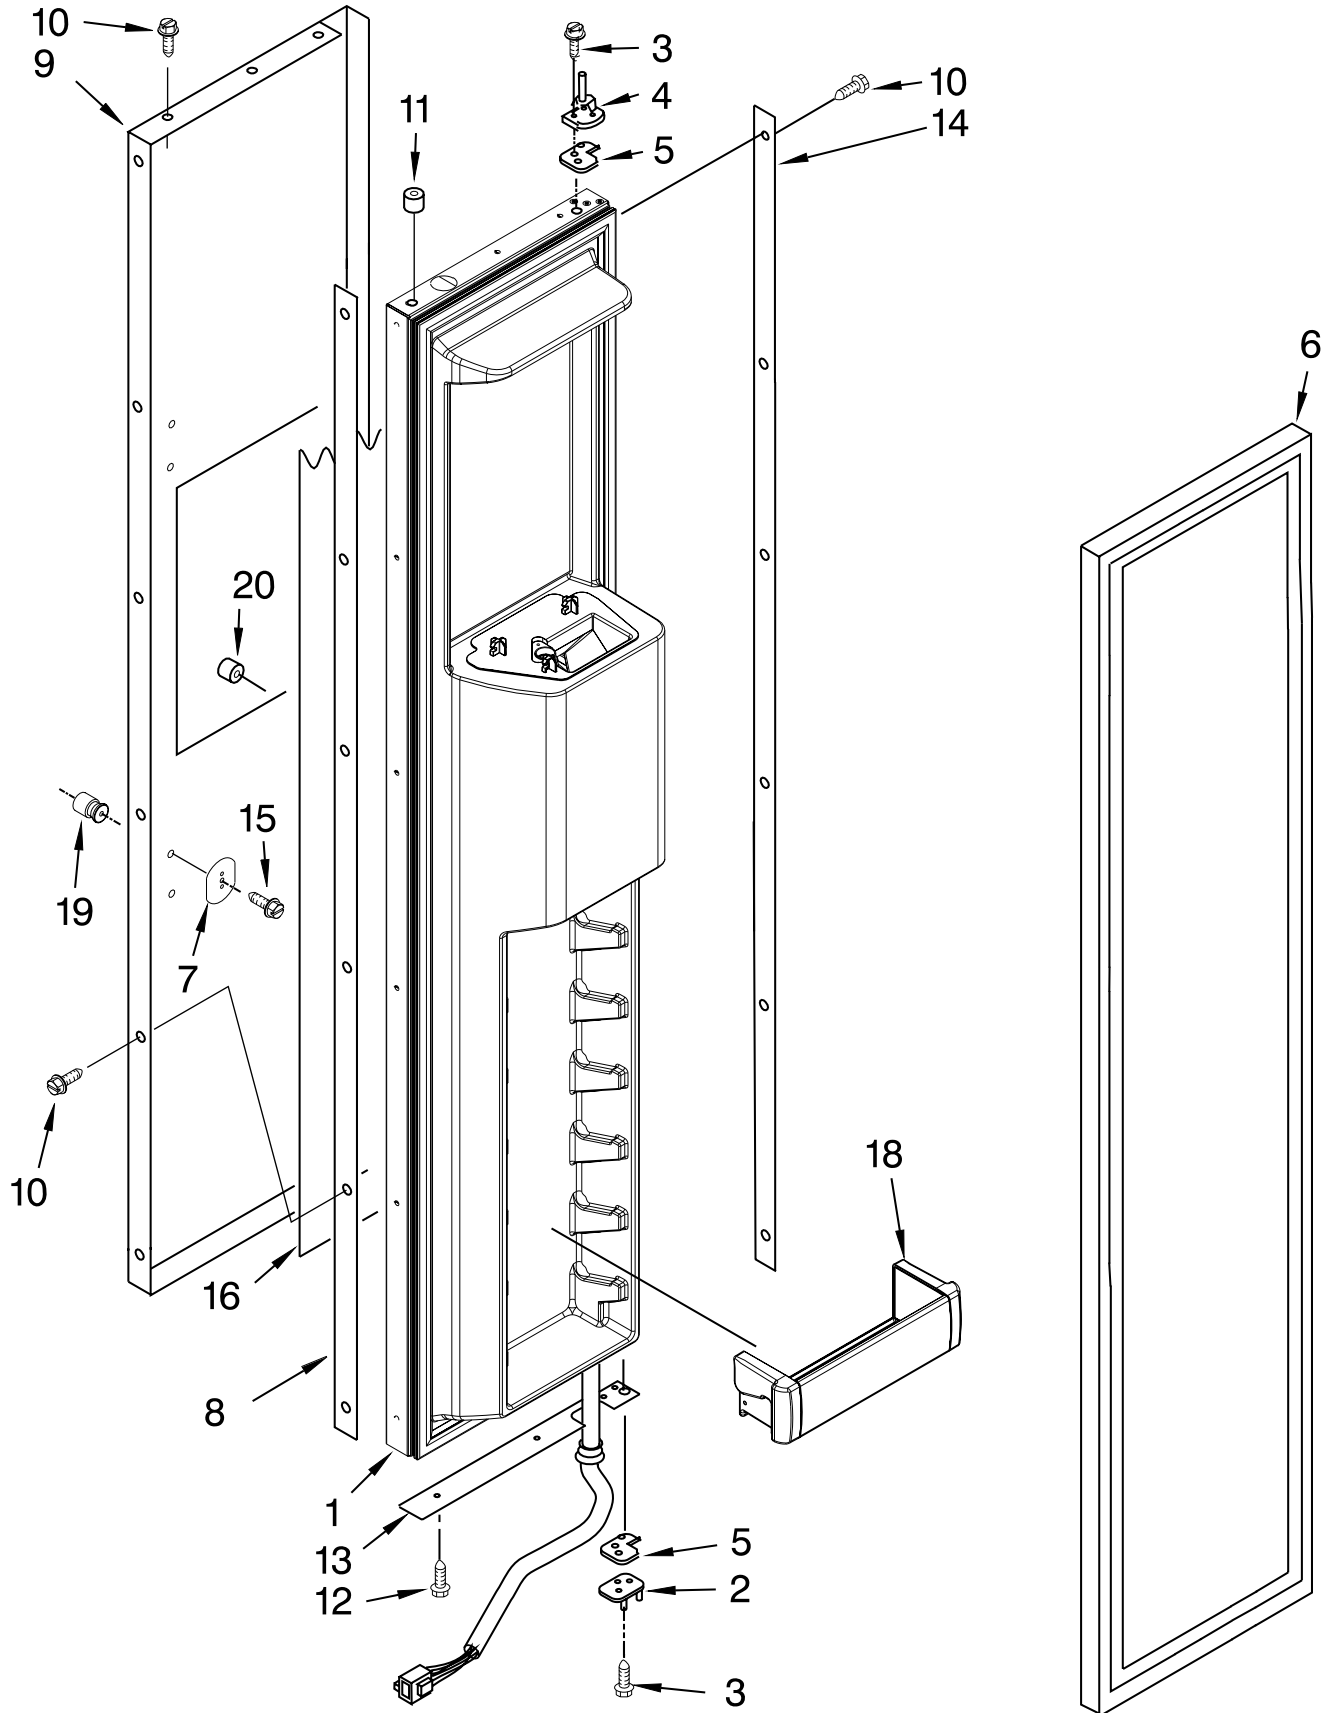

FREEZER DOOR PARTS

For Model: EF42DBSS04
(Stainless Steel)

FOR ORDERING INFORMATION REFER TO PARTS PRICE LIST

FREEZER DOOR PARTS

For Model: EF42DBSS04

(Stainless Steel)

Illus.	Part	
No.	No.	DESCRIPTION
1	W10292774	Freezer Door
2	2302879	Hinge, Bottom
3	W10162602	Screw
4	2266854	Hinge, Top
5	2316804	Spacer-Door, Top & Bottom
6	2222814	Door Gasket, Magnetic
7	W10127710	Plate, Door Handle
8	2309060	Spacer, Door-Skin (Handle Side)
9	W10165044	Skin, Door
10	8281250	Screw
11	2005433	Spacer, Door-Skin (Top)
12	3400091	Screw
13	2257385	Spacer, Door-Skin (Bottom)
14	W10142296	Spacer, Door-Skin (Hinge Side)
15	308544	Screw, Handle
16		Filler, Door
	W10159585	Top
	W10159582	Bottom
18	W10323602	Bin, Door
19	W10168981	Stud, Mounting
20	2252354	Spacer