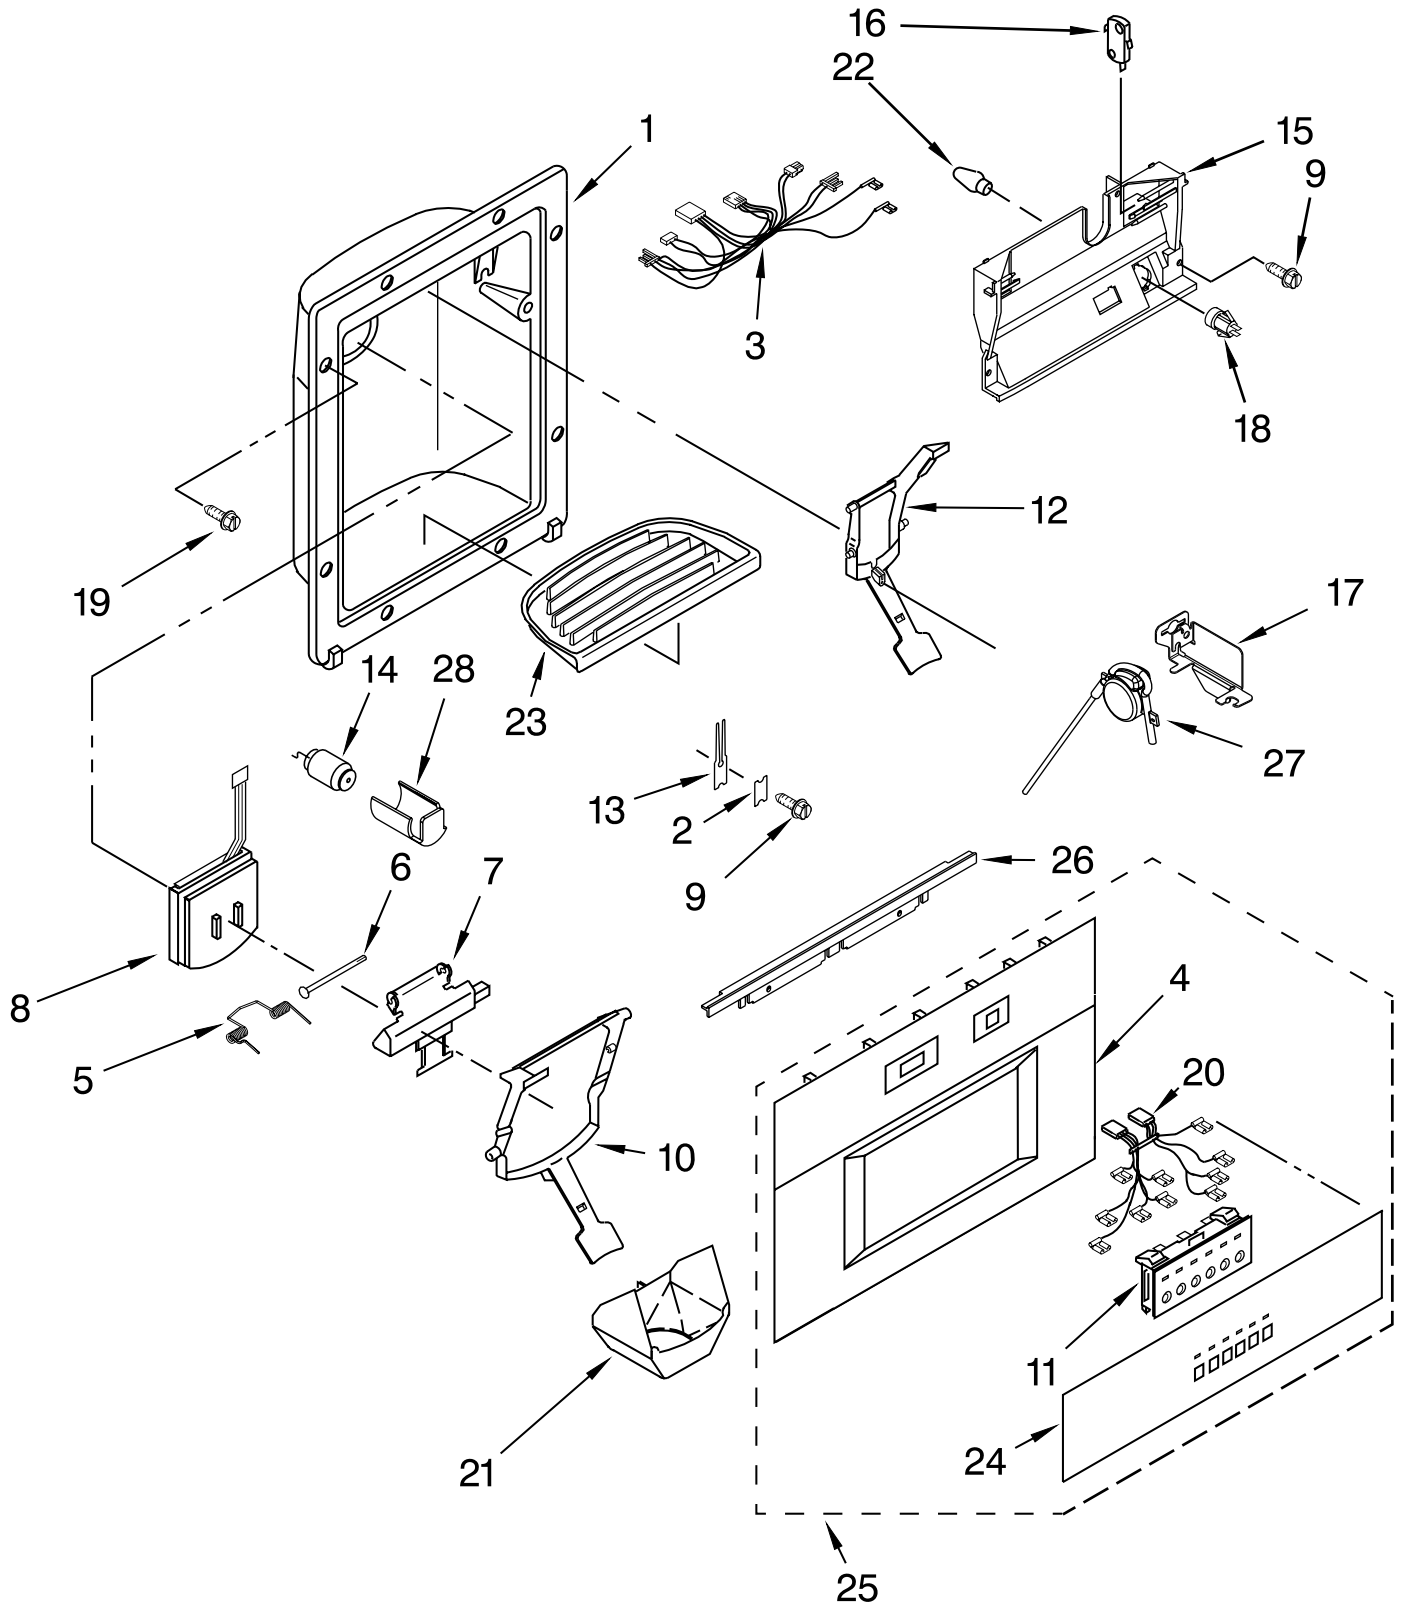

DISPENSER FRONT PARTS

For Model: EF42DBSS04
(Stainless Steel)

FOR ORDERING INFORMATION REFER TO PARTS PRICE LIST

DISPENSER FRONT PARTS

For Model: EF42DBSS04
(Stainless Steel)

Illus. No.	Part No.	DESCRIPTION
1		Housing, Dispenser (Not Serviced)
2	2195051	Strain Relief
3	W10139147	Wire Assembly
4		Cover, Dispenser (Not Serviced)
5	W10224328	Spring, Torsion
6	2196195	Pin
7	2304355	Ice Door Mechanism
8	2180353	Door, Ice
9	W10141632	Screw
10	2222558	Lever, Ice Dispenser
11		Switch Assembly (Not Available Order #25)
12	2222559	Lever, Water Dispenser
13	2194719	Spring, Lever
14	2205686	Delay Mechanism
15	W10282667	Bracket, Control
16	2162361	Switch
17	2259209	Bracket, Anti Drip Valve
18	2180200	Lamp Holder
19	W10141604	Screw
20		Harness, Switch (Not Available Order #25)
21	2180224	Guide, Ice
22	3406124	Light Bulb
23	2302944B	Grill, Overflow
24		Overlay, Cover (Not Serviced)
25	W10165055	Front Cover Assembly (Includes Items 4,11,20 & 24)
26	2306077	Spacer, Dispenser Cover
27	2320669	Valve, Anti Drip
28	2252127	Sleeve, Delay Mechanism