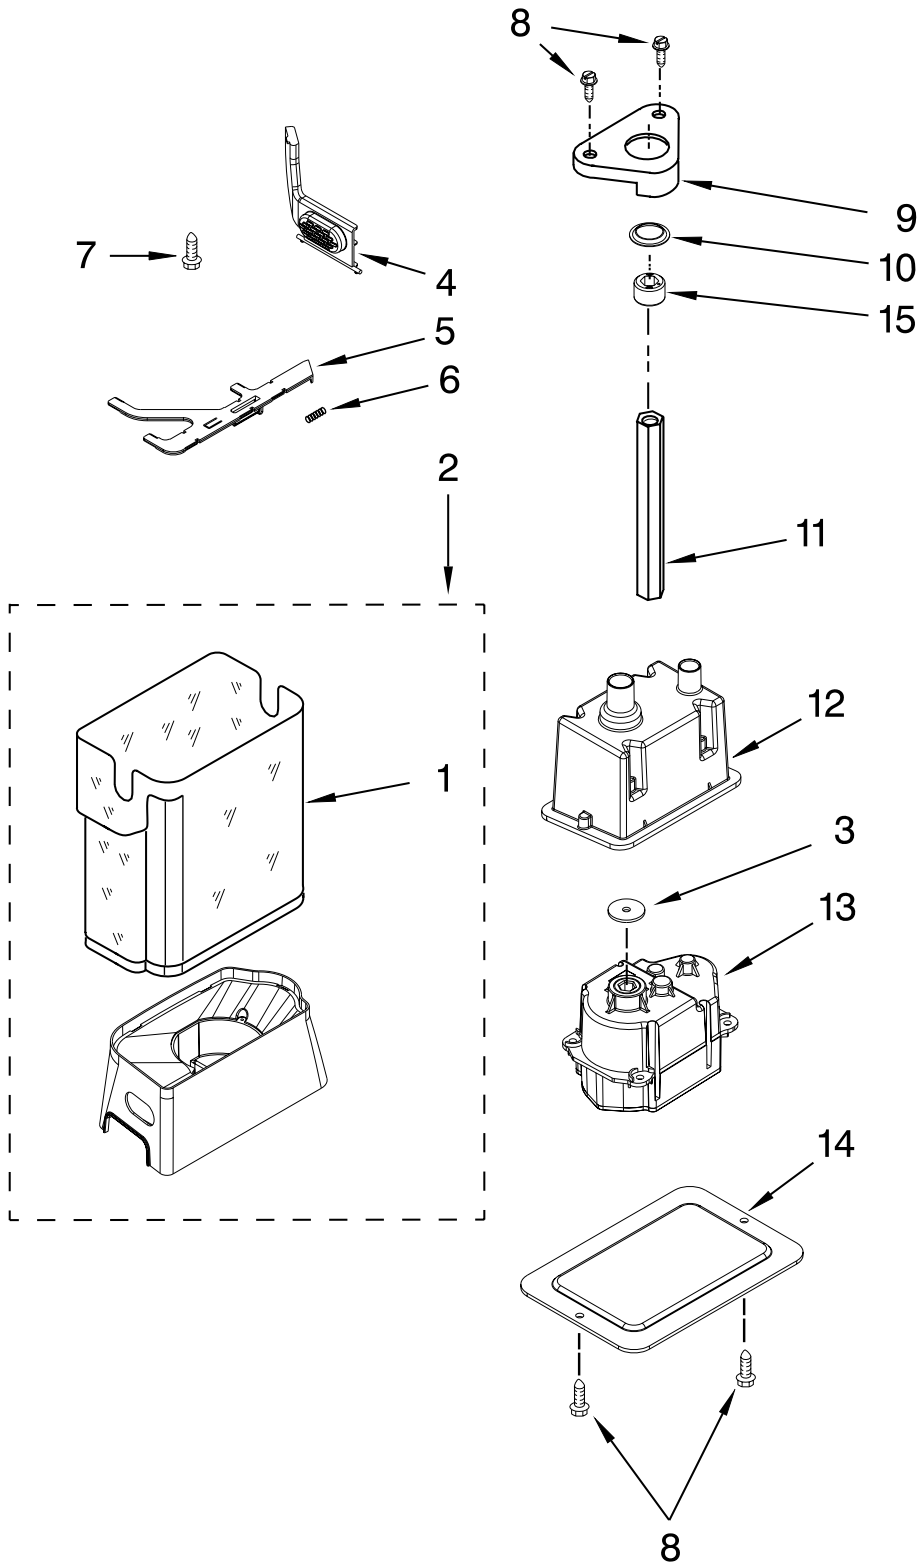

MOTOR AND ICE CONTAINER PARTS

For Model: EF42DBSS04
(Stainless Steel)

FOR ORDERING INFORMATION REFER TO PARTS PRICE LIST

MOTOR AND ICE CONTAINER PARTS

For Model: EF42DBSS04

(Stainless Steel)

Illus.	Part	
No.	No.	DESCRIPTION
1	2222965	Ice Bin
2	W10395653	Ice Container Assembly
3	W10254073	Washer, Rubber
4	2266800	Button, Bin
5	W10134783	Latch, Bin
6	2198608	Spring, Latch
7	2198671	Screw
8	8281163	Screw
9	2188919	Holder
10	2198628	Seal
11	2318082	Drive Shaft
12	2318011	Enclosure, Motor
13	2315546	Dispenser, Motor
14	2318028	Cover
15	2315559	Sleeve. Coupling