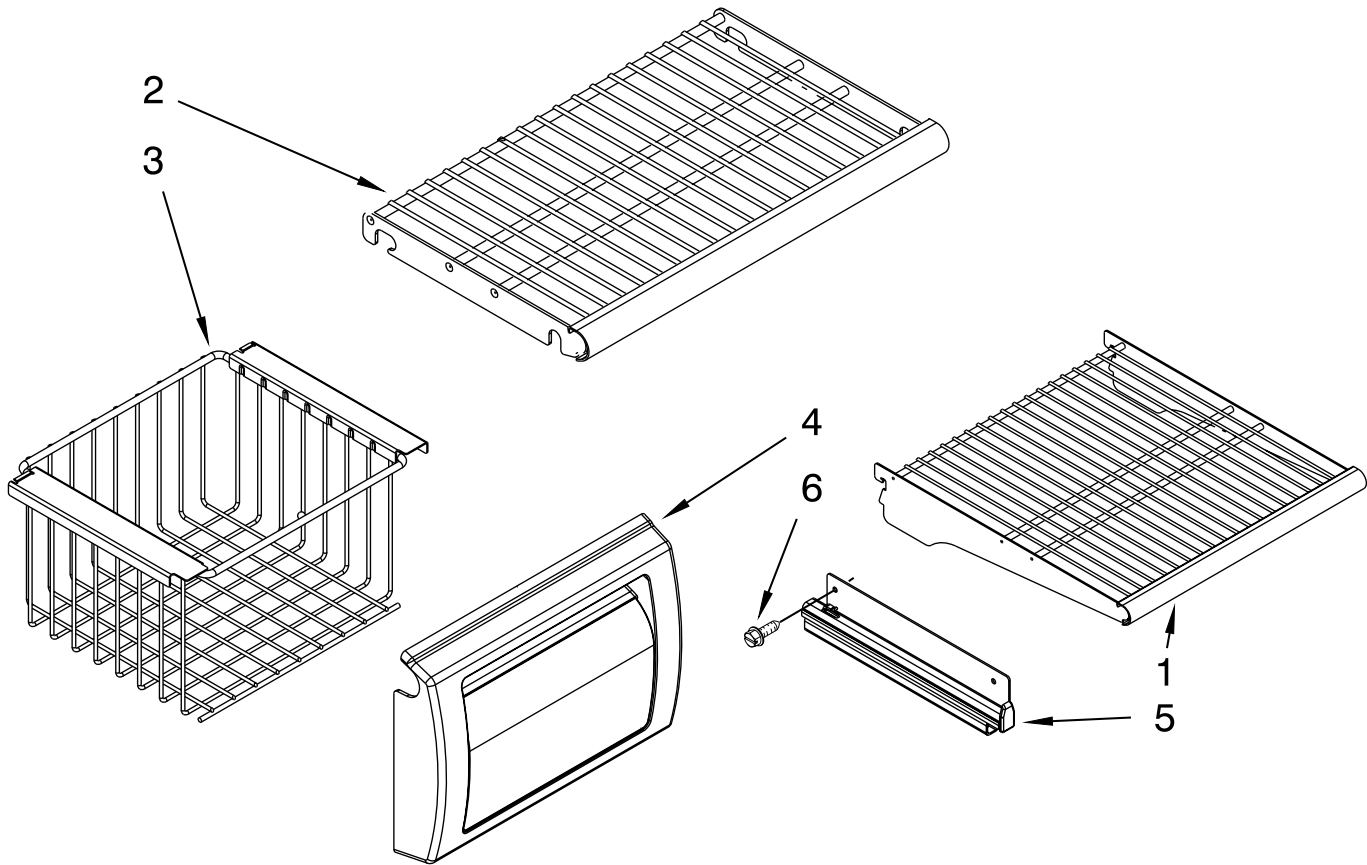

FREEZER SHELF PARTS

For Model: EF42DBSS04
(Stainless Steel)

Illus. No.	Part No.	DESCRIPTION
1	W10175905	Wire, Shelf
2	2302883	Shelf, Fixed
3	2259082	Basket
4	2256270	Front, Basket
5		Slide, Basket
	2259317	Right
	2259318	Left
6	8533928	Screw

FOR ORDERING INFORMATION REFER TO PARTS PRICE LIST