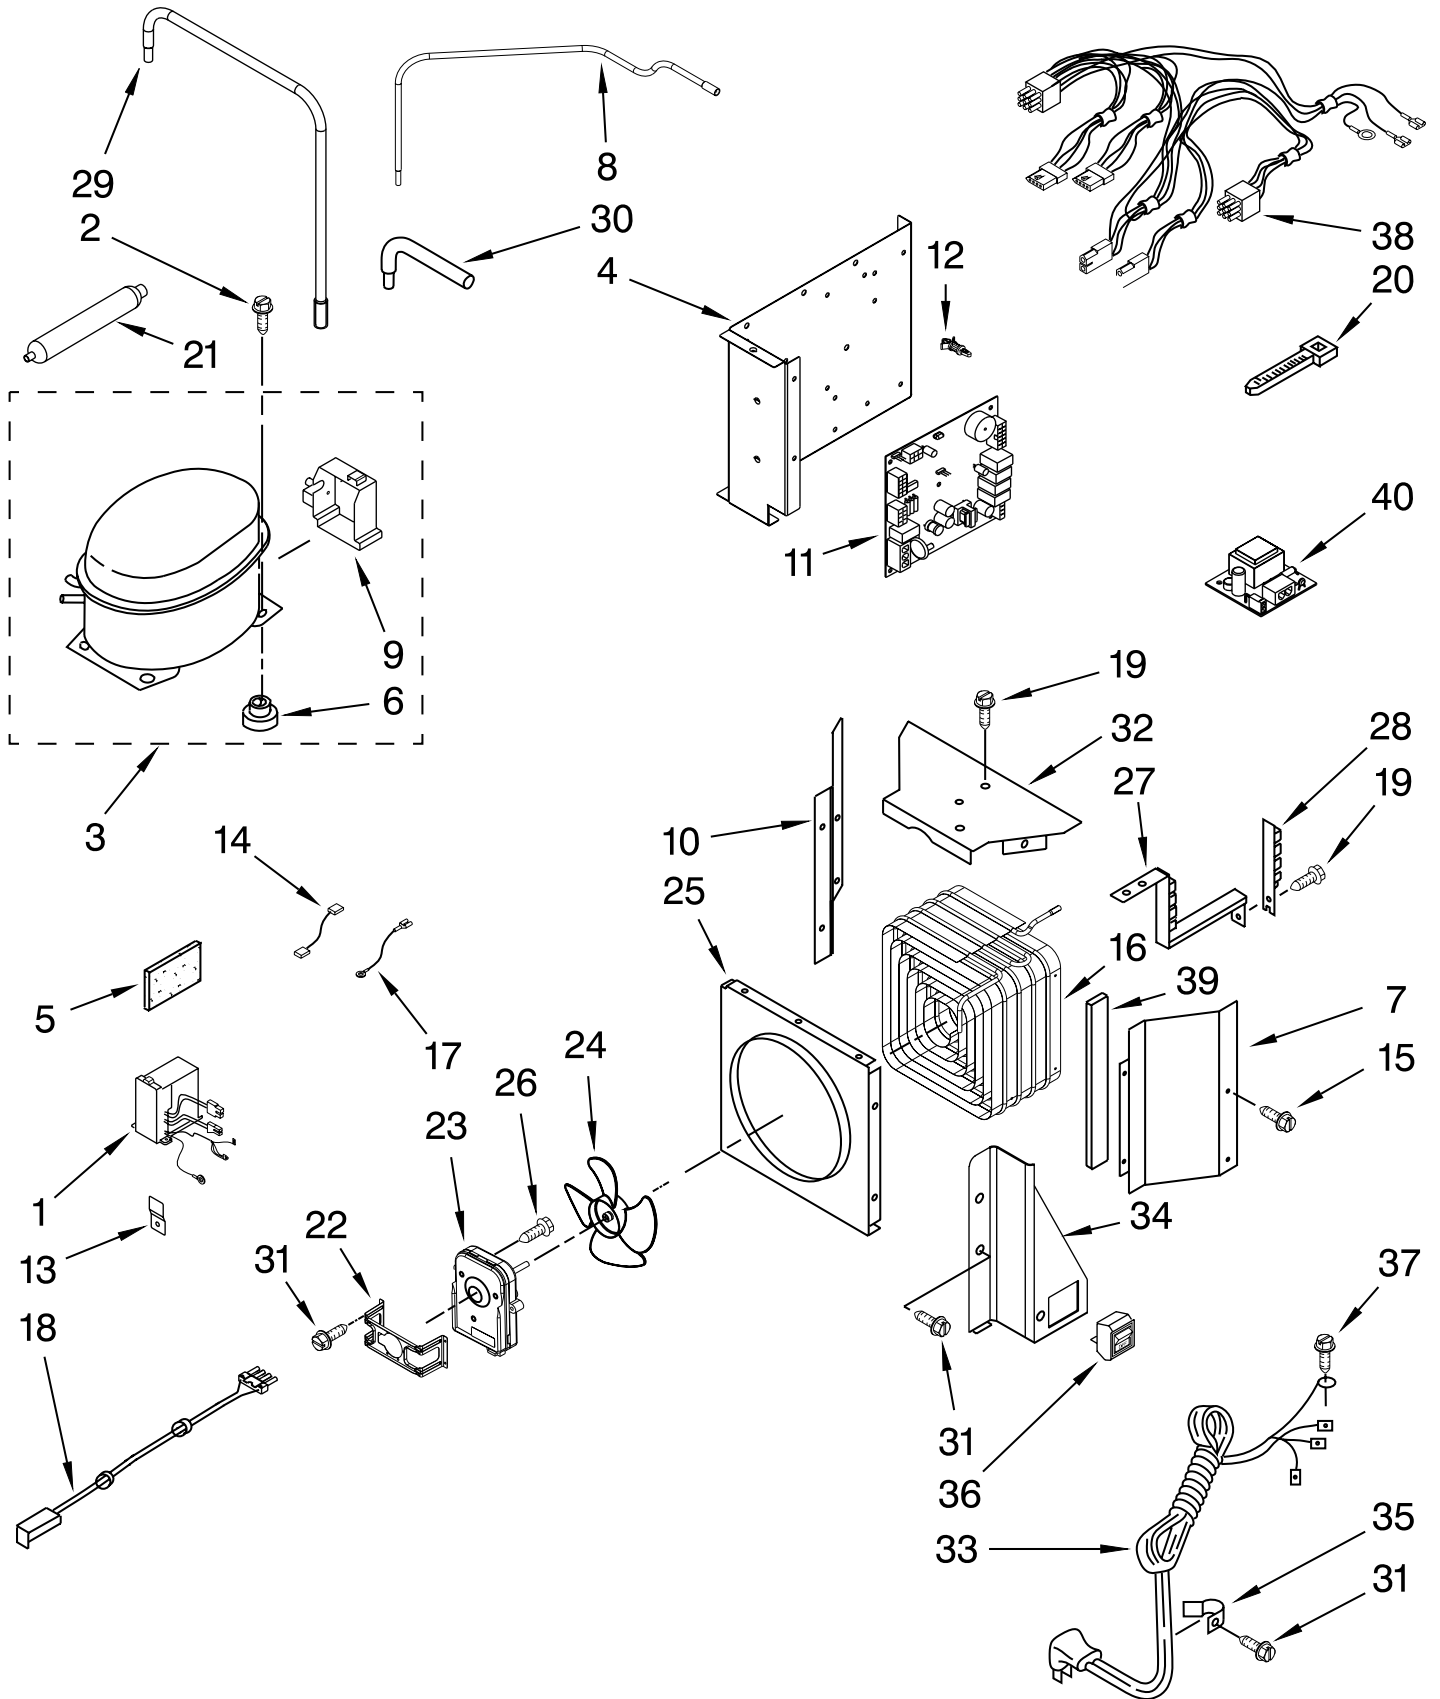

UPPER UNIT PARTS

For Model: EF42DBSS04

(Stainless Steel)

FOR ORDERING INFORMATION REFER TO PARTS PRICE LIST

UPPER UNIT PARTS

For Model: EF42DBSS04

(Stainless Steel)

Illus. No.	Part No.	DESCRIPTION
1	W10449006	Inverter Box
2	489373	Screw, Compressor Mounting
3	W10173296	Compressor (Includes Items 6 & 9)(Also Order 876765 Tube Kit)
4	2318087	Housing, Control Board
5	2169104	Insulation, Sound
6	1100826	Grommet, Mounting
7	W10415668	Support, Condenser (Right)
8	W10234131	Tube, Transiton (Cond/Ht Loop)
9	2215676	Terminal Cover
10	W10415666	Support, Condenser (Left)
11	W10219463	Control Board, Gemini
12	2203075	Spacer
13	2256328	Bracket, Inverter Box
14	W10483905	Jumper, Inverter
15	1157158	Screw
16	2307998	Condenser
17	W10495645	Jumper, Ground
18	2310207	Wire, Jumper

Illus. No.	Part No.	DESCRIPTION
19	489399	Screw
20	2155774	Wire Tie
21	W10175593	Drier
22	W10414681	Bracket, Fan Motor (Condenser Fan)
23	2188875	Motor, Fan
24	W10139483	Blade, Fan
25	W10415670	Orifice, Fan
26	8533993	Screw
27	2317031	Bracket, Vibration (Condenser)
28	2317030	Arm, Vibration (Condenser)
29	2307566	Tube, Transition (Condenser/Drier)
30	2194319	Tube, Process
31	486194	Screw
32	2309000	Cover, Condenser
33	2310251	Service Cord
34	W10185556	Bracket, Mounting (Power Switch)
35	549193	Clamp, Cord
36	2266802	Switch, Power Disconnect
37	487294	Screw, Ground
38	W10178883	Wiring Harness, Unit Compartment

Illus. No.	Part No.	DESCRIPTION
39	2309432	Gasket, Condenser
40	2259350	Power Supply

Following Parts Not Illustrated and Optional Parts Not Included

978025	Valve, Access (1/4")
978026	Valve, Access (5/16")
978027	Valve, Access (3/8")
978028	Valve, Access (1/2")
978029	Valve, Access (5/8")
978030	Valve, Access (3/4")
876764	Valve, Access (3/16")

REFRIGERANT CHARGE

7.50 oz.
(R-134A)