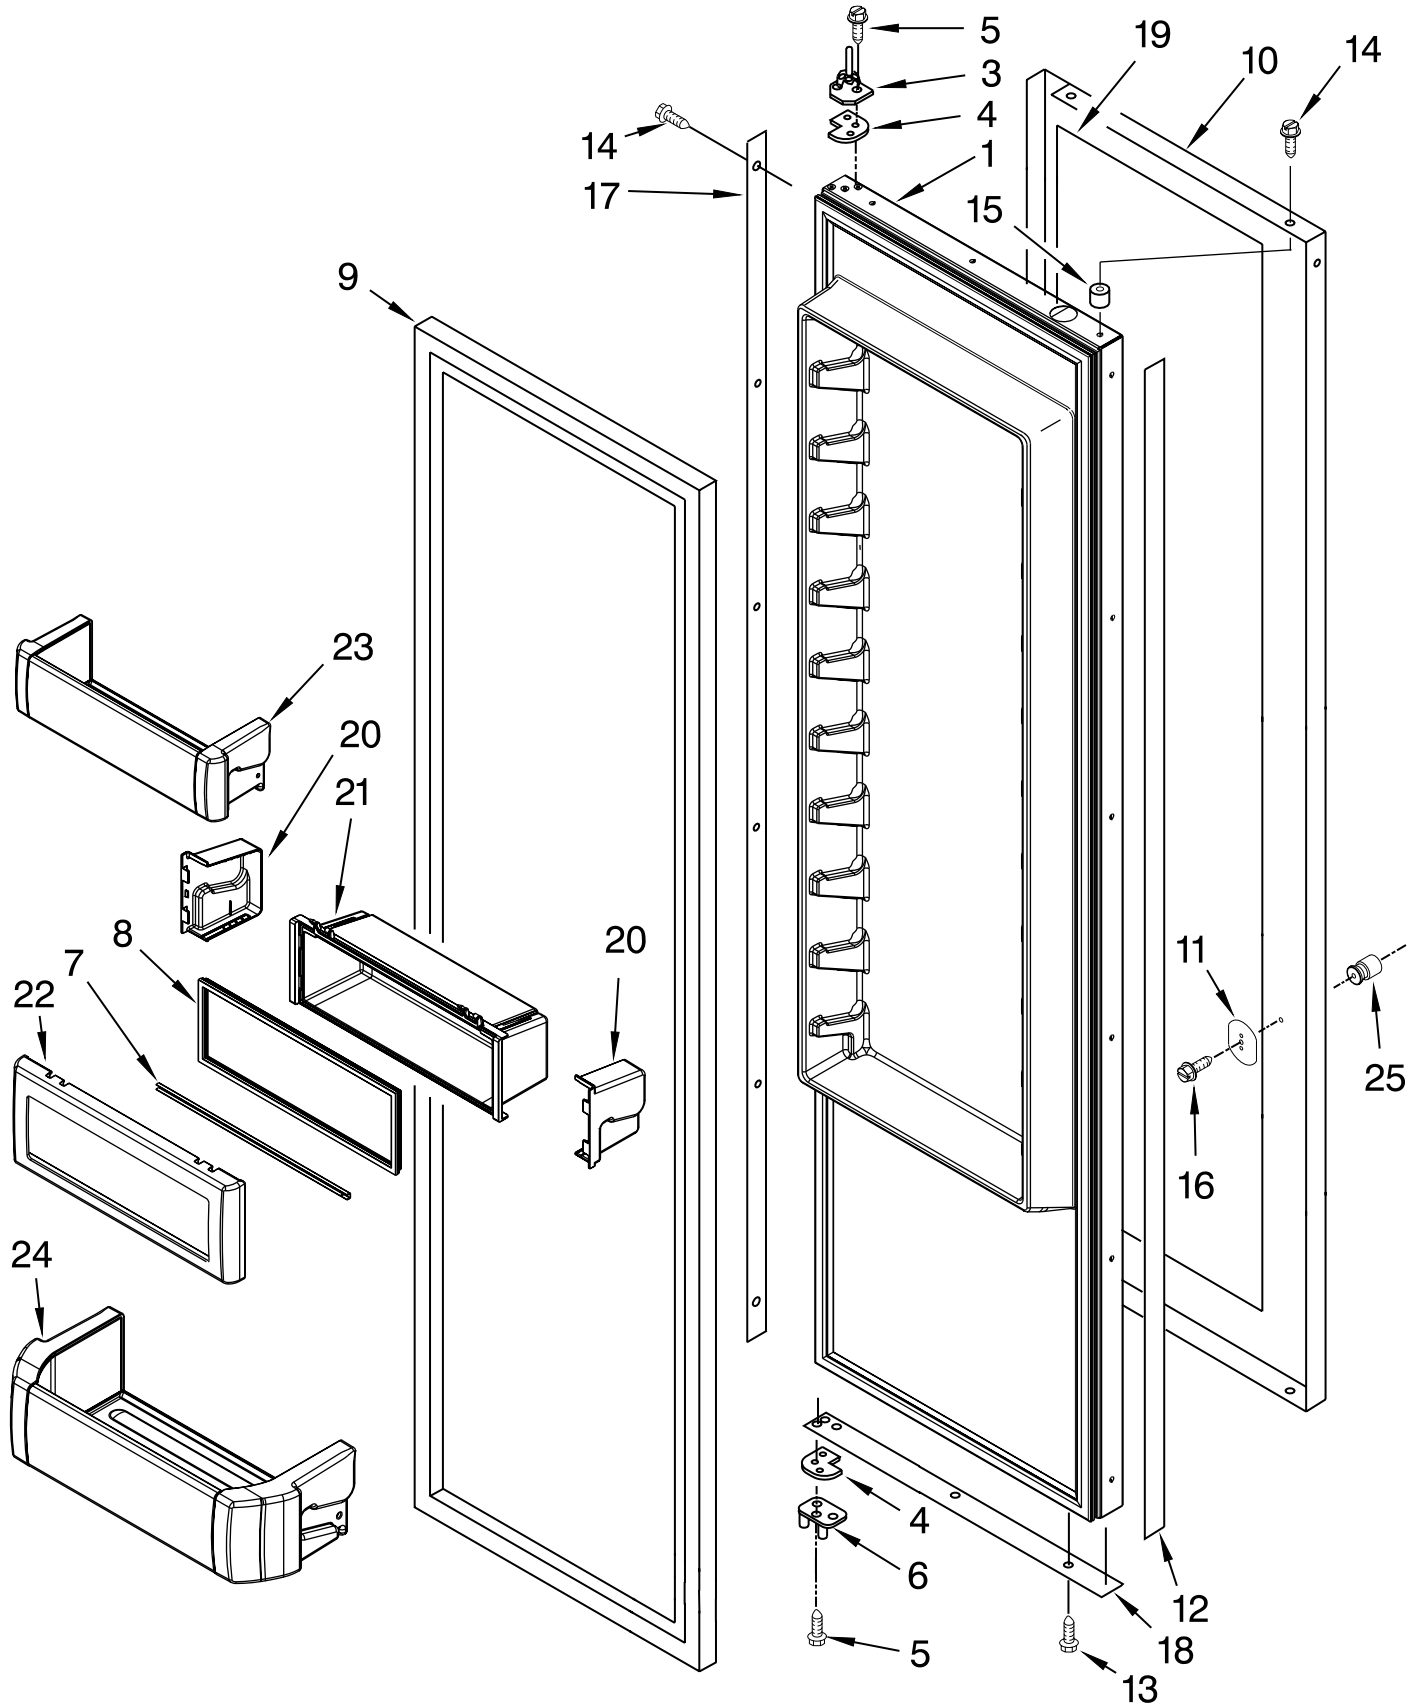

REFRIGERATOR DOOR PARTS

For Model: EF42DBSS04
(Stainless Steel)

FOR ORDERING INFORMATION REFER TO PARTS PRICE LIST

REFRIGERATOR DOOR PARTS

For Model: EF42DBSS04
(Stainless Steel)

<u>Illus.</u> <u>No.</u>	<u>Part</u> <u>No.</u>	<u>DESCRIPTION</u>
1	W10193490	Refrigerator Door Panel (Includes Item #9)
3	2266854	Hinge Assembly, Top
4	2316804	Spacer–Door, Top & Bottom
5	W10162602	Screw
6	2302878	Hinge Assembly, Bottom
7	2222796	Rail, Lid
8	2222982	Gasket, Utility Bin
9	2222811	Door Gasket, Magnetic
10	W10159605	Skin, Door
11	W10127710	Plate, Door Handle
12	2309060	Spacer, Door–Skin (Handle Side)
13	488568	Screw
14	8281250	Screw
15	2005433	Spacer, Door–Skin (Top)
16	308544	Screw, Handle
17	W10142296	Spacer, Door–Skin (Hinge Side)
18	2004934	Spacer, Door–Skin (Bottom)
19	W10127977	Filler, Door
20		End Cap
	W10323172	Right
	W10323173	Left
21	W10323036	Bin, Utility Center
22	2257616	Door, Utility Bin
23	W10323599	Bin, Door
24	W10323747	Bin, Gallon
25	W10168981	Stud, Mounting