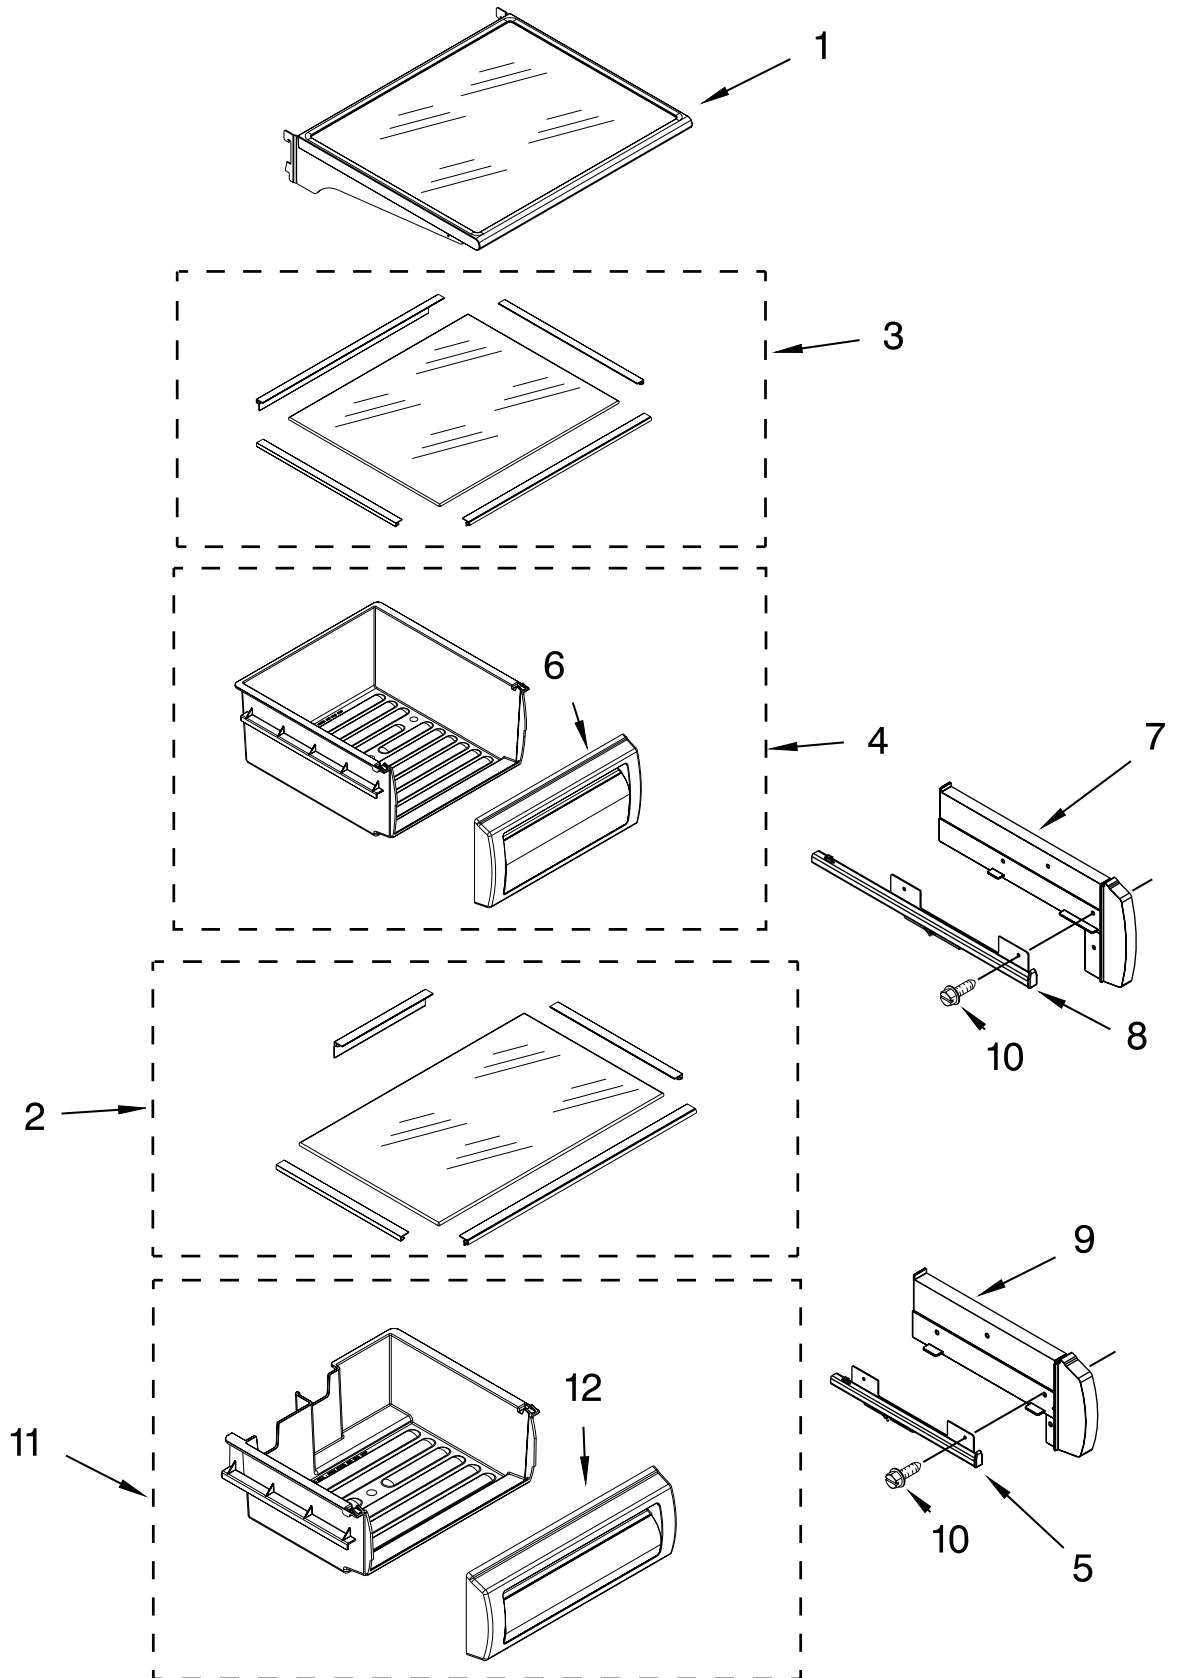

REFRIGERATOR SHELF PARTS

For Model: EF42DBSS04
(Stainless Steel)

FOR ORDERING INFORMATION REFER TO PARTS PRICE LIST

REFRIGERATOR SHELF PARTS

For Model: EF42DBSS04
(Stainless Steel)

Illus.	Part	
No.	No.	DESCRIPTION
1	W10165103	Shelf Assembly
2	W10165091	Assembly, Meat Pan Cover
3	W10165085	Assembly, Crisper Cover
4	W10407624	Crisper Pan
5		Slide, Meat Pan
	2302954	Left
	2302955	Right
6	2256248	Front, Crisper Pan
7		Spacer, Crisper
	2256222	Right
	2256223	Left
8		Slide, Crisper
	2302956	Right
	2302957	Left
9		Spacer, Meat Pan
	2256243	Left
	2256244	Right
10		Screw
	8533929	Right
	8533928	Left
11	W10407627	Pan Assembly Meat
12	2256366	Front, Meat Pan