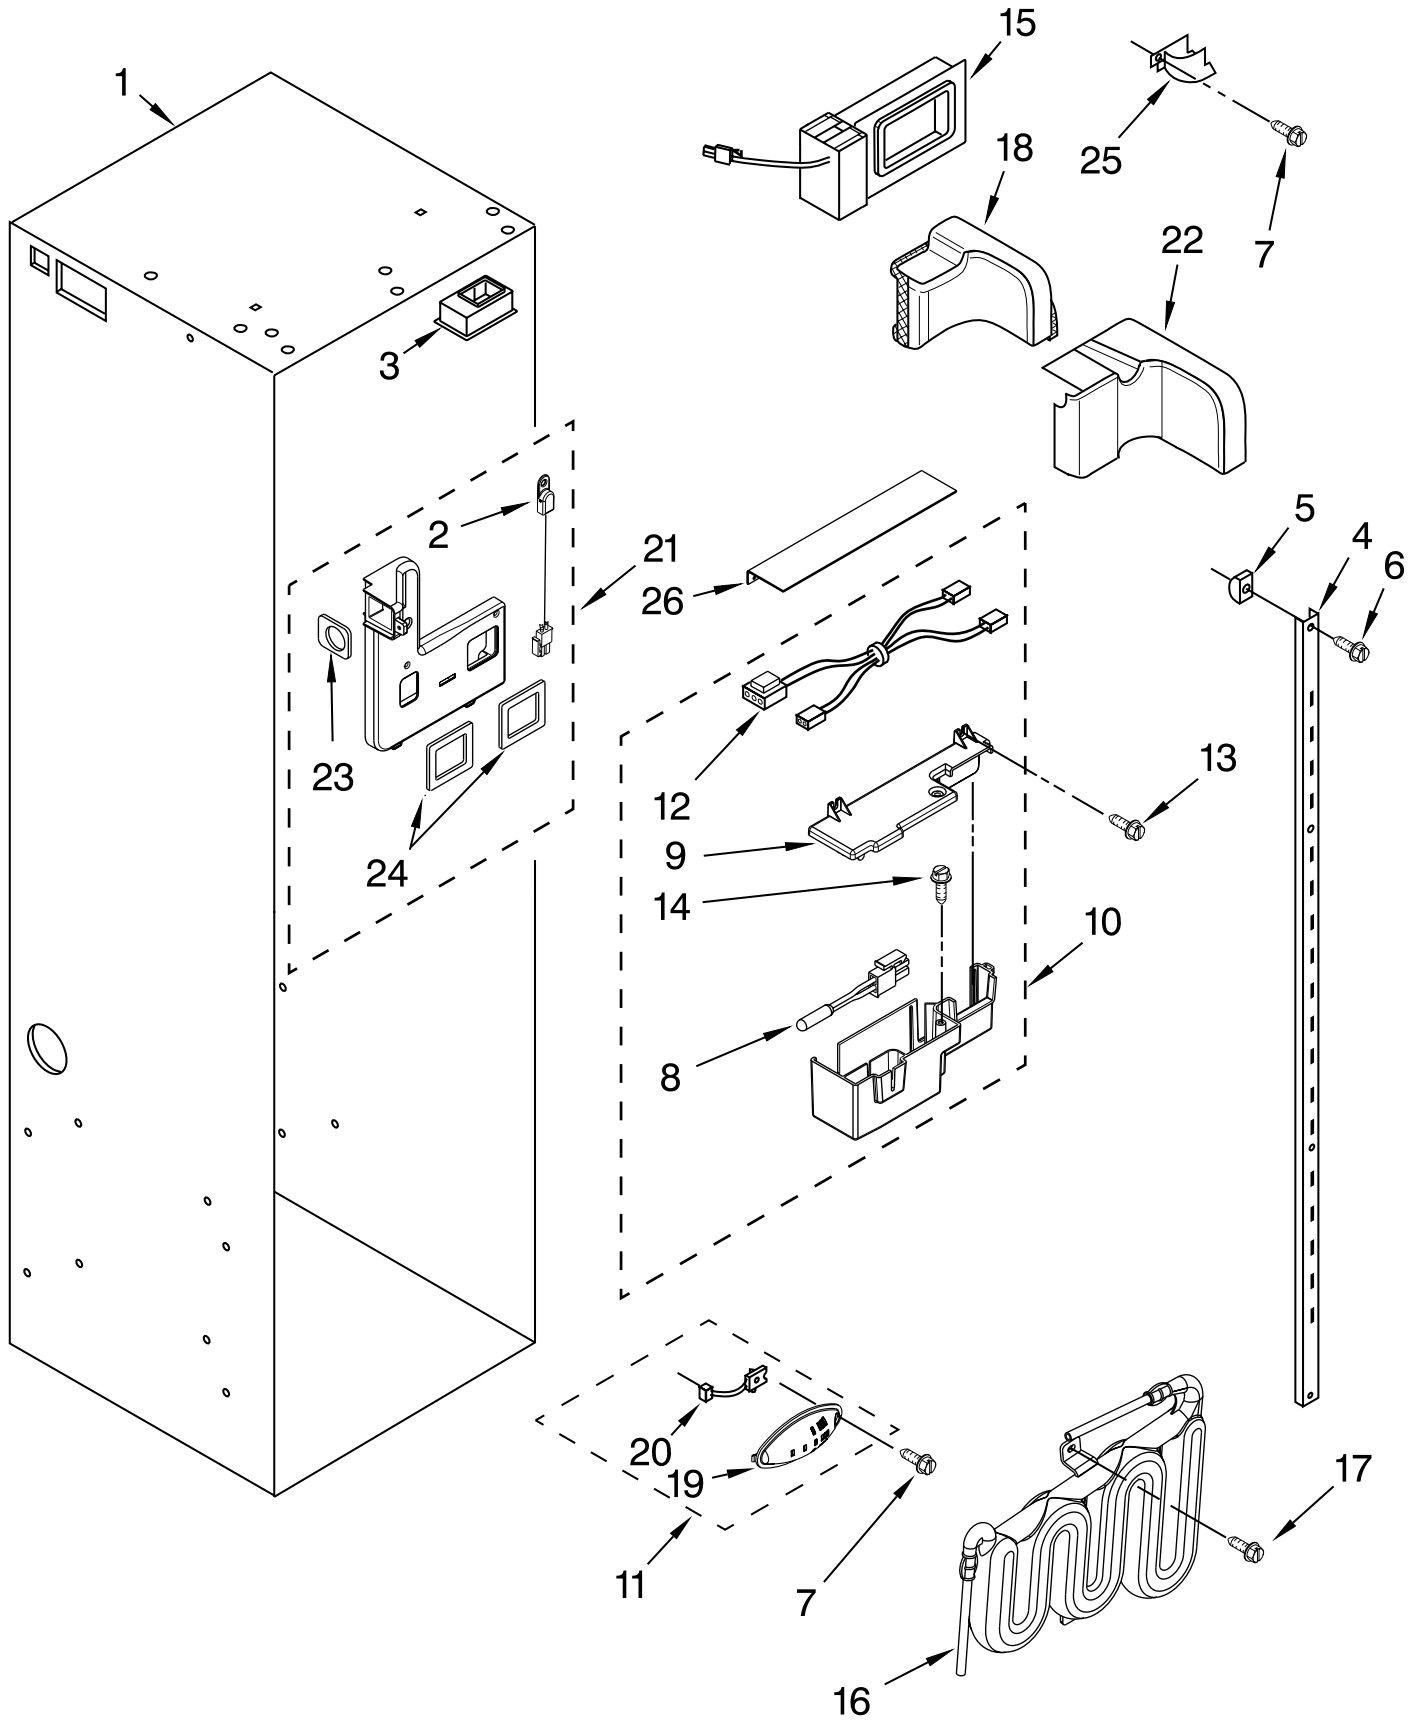

REFRIGERATOR LINER PARTS

For Model: EF42DBSS04
(Stainless Steel)

FOR ORDERING INFORMATION REFER TO PARTS PRICE LIST

REFRIGERATOR LINER PARTS

For Model: EF42DBSS04
(Stainless Steel)

Illus. No.	Part No.	DESCRIPTION
1		Liner (Not A Serviceable Part)
2	2306010	Thermistor
3	2208970	Air Duct
4	2259077	Ladder, Shelf
5	520965	Screw Support, Ladder
6	2006475	Screw
7	487539	Screw
8	2302937	Thermistor
9	2302986	Lid, Meat Pan Baffle
10	W10169528	Baffle Control Assembly
11	2317844	Thermistor Assy
12	2310205	Jumper, Air Baffle
13	487539	Screw
14	486194	Screw
15	2221296	Air Baffle Assembly
16	2327509	Water Reservoir
17	W10141518	Screw
18	2309222	Diffuser Assembly
19	2317105	Cover, Thermistor
20	2188820	Thermistor
21	2302992	Spacer, Air-Baffle
22	2309087	Cover, Diffuser
23	2259412	Seal, Air Duct (Round Hole)
24	2259398	Seal, Air Duct (Square Hole)
25	2003577	Guard, Return Air
26	W10159487	Diverter, Crisper Cover