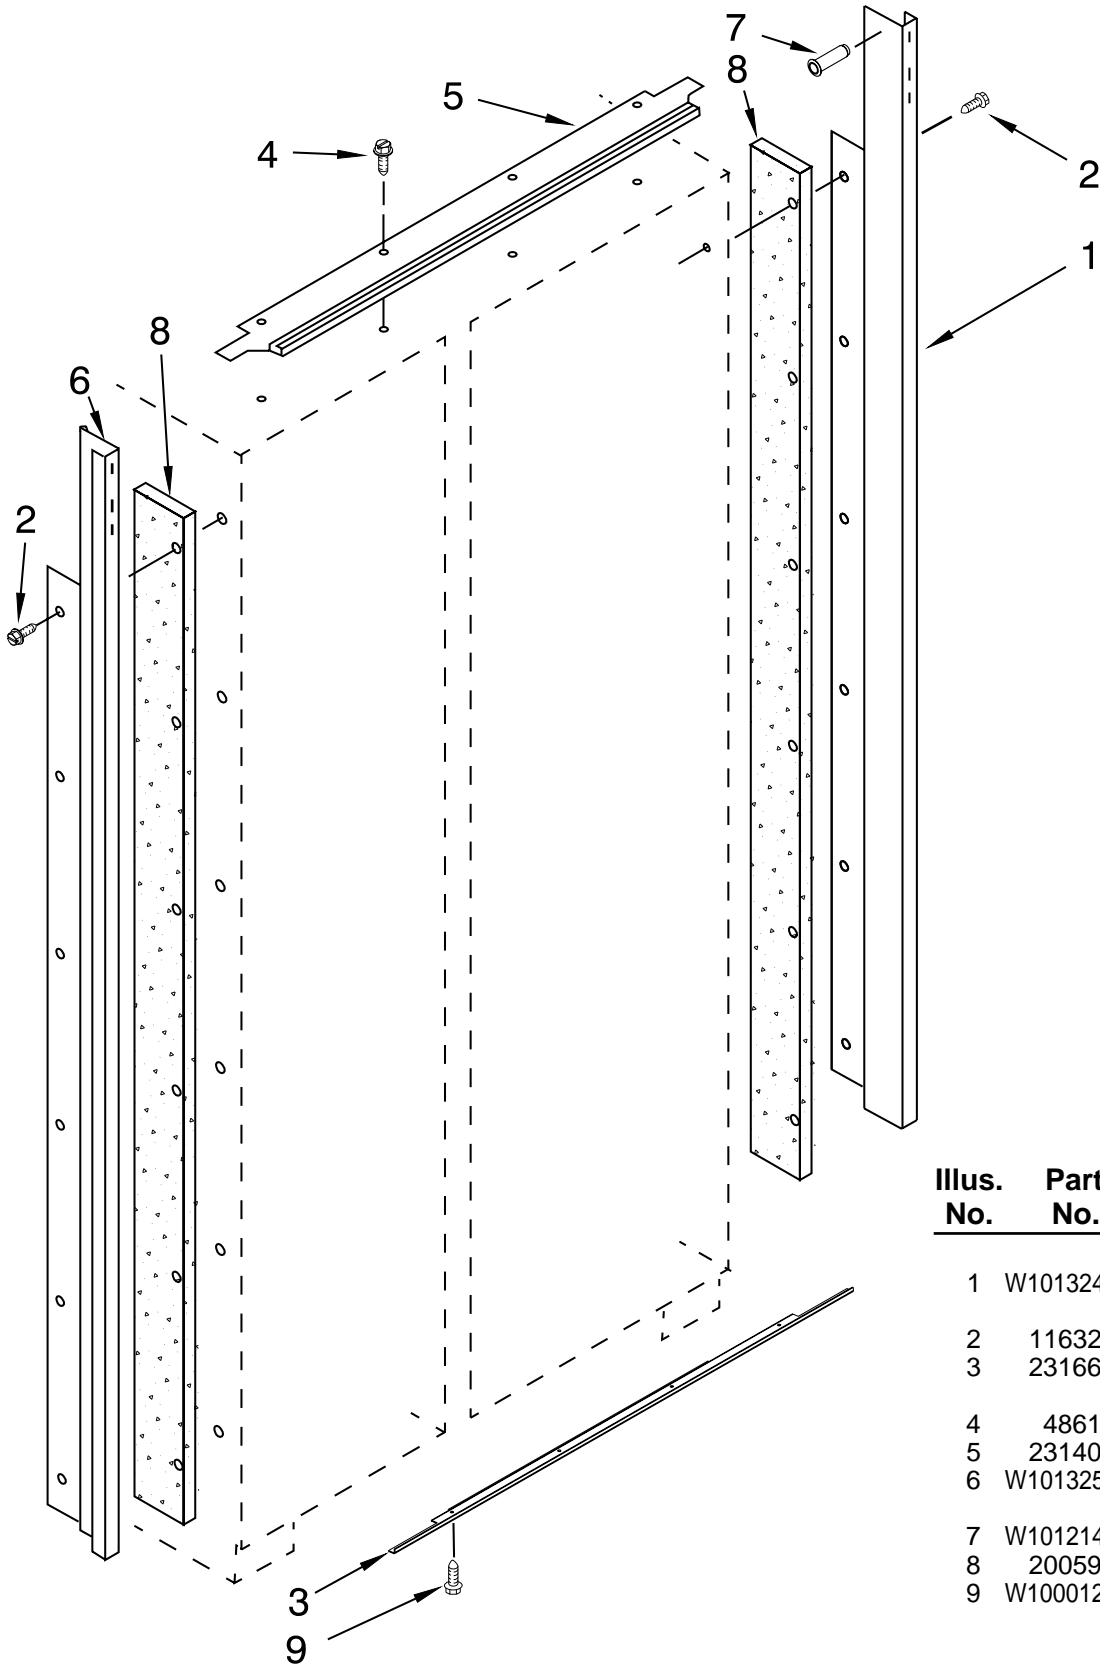

CABINET TRIM PARTS

For Model: EF42DBSS04

(Stainless Steel)

Illus. No.	Part No.	DESCRIPTION
1	W10132472	Cabinet, Trim (Right Side)
2	1163283	Screw
3	2316687	Cabinet, Trim (Bottom)
4	486194	Screw
5	2314017	Cabinet, Trim Top
6	W10132541	Cabinet Trim (Left Side)
7	W10121451	Nutsert
8	2005925	Seal-Trim, Side
9	W10001250	Screw

FOR ORDERING INFORMATION REFER TO PARTS PRICE LIST