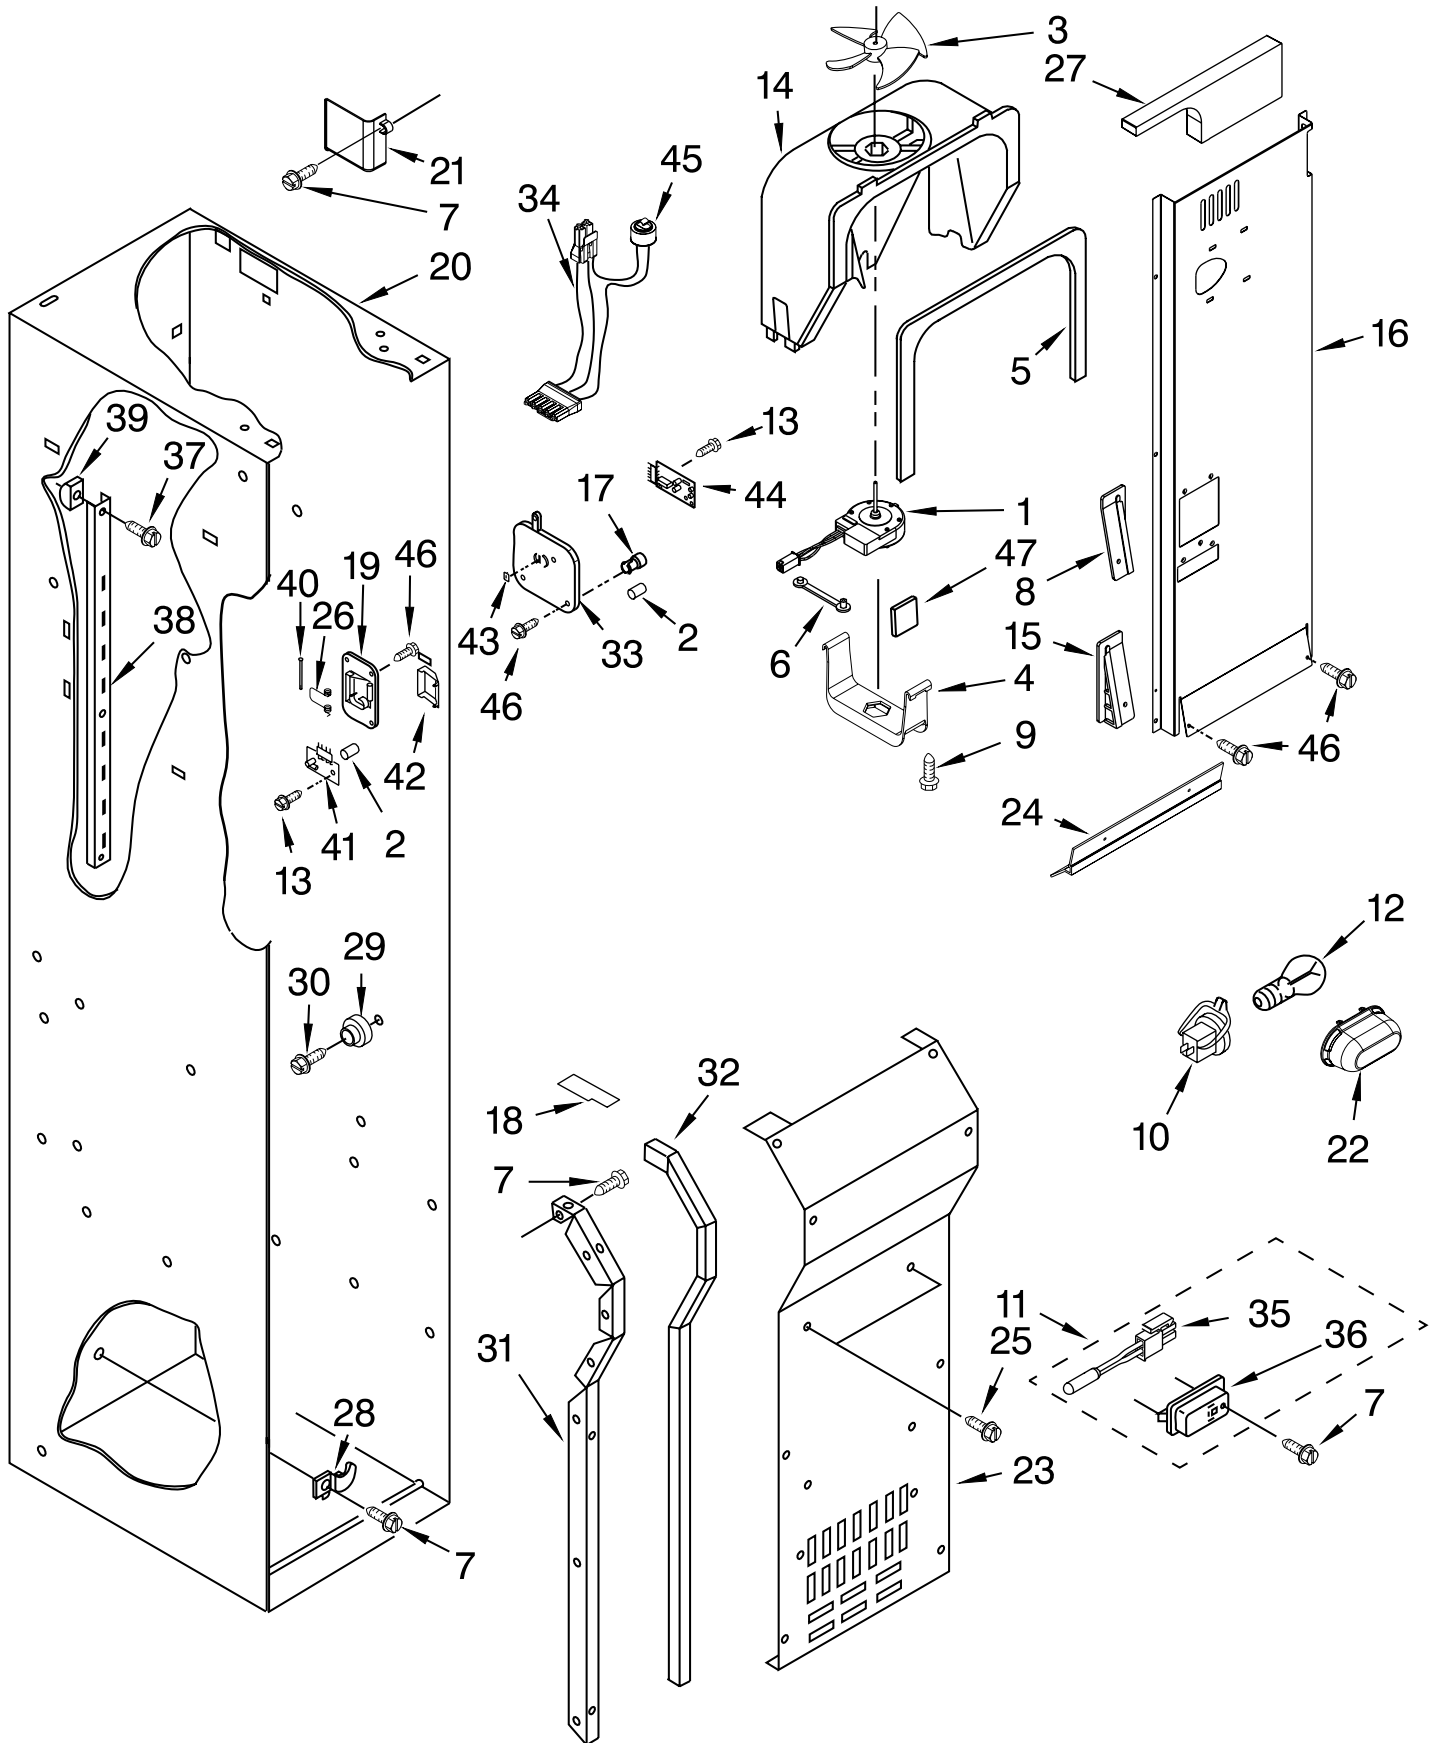

FREEZER LINER AND AIR FLOW PARTS

For Model: EF42DBSS04
(Stainless Steel)

FOR ORDERING INFORMATION REFER TO PARTS PRICE LIST

FREEZER LINER AND AIR FLOW PARTS

For Model: EF42DBSS04
(Stainless Steel)

Illus. No.	Part No.	DESCRIPTION	Illus. No.	Part No.	DESCRIPTION	Illus. No.	Part No.	DESCRIPTION
1	W10436861	Fan Motor	19	W10151205	Cover, Emitter	33	W10151208	Cover, Receiver
2	2198665	Tube, P.C. Board	20		Liner (Not A Serviceable Part)	34	W10139189	Harness, Evap Fan (Includes Item 45)
3	2169142	Fan Blade	21	2259025	Cover, Air Outlet	35	2306010	Thermistor
4	W10260421	Retainer, Fan Motor	22	2307751	Light Shield	36	2317105	Cover, Thermistor
5	2302817	Gasket, Cover	23	W10428000	Cover, Evaporator	37	2006475	Screw
6	W10321090	Grommet	24	2302850	Support, Air Duct	38	2259032	Ladder, Shelf
7	486194	Screw	25	487539	Screw	39	2259445	Support, Screw
8	2259464	Wedge, Air Duct	26	2198635	Spring	40	2198634	Pin
9	W10141604	Screw, Ground	27	2309283	Deflector, Air Duct	41	W10193840	P.C. Board Emitter
10	W10191429	Socket, Light	28	1112260	Support, Evaporator	42	2198633	Flipper
11	2317844	Thermistor Assy	29	W10173127	Shelf, Stud	43	2315398	Slide, Icemaker Shut Off
12	2326255	Light Bulb	30	W10191952	Screw	44	W10290817	P.C. Board, Receiver
13	489214	Screw	31		Evaporator, Cover Rail	45	W10160570	Defrost, Bi-Metal
14	2182120	Scroll, Fan		2221107	Left	46	W10142283	Screw
15	2259465	Wedge, Air Duct		2259355	Right	47	W10267707	Insulation, Sound
16	2307774	Air Duct	32	2220904	Gasket			
17	2198643	Lens			Evaporator Cover			
18		Block, Fan Scroll						
	2209480	Right						
	2209066	Left