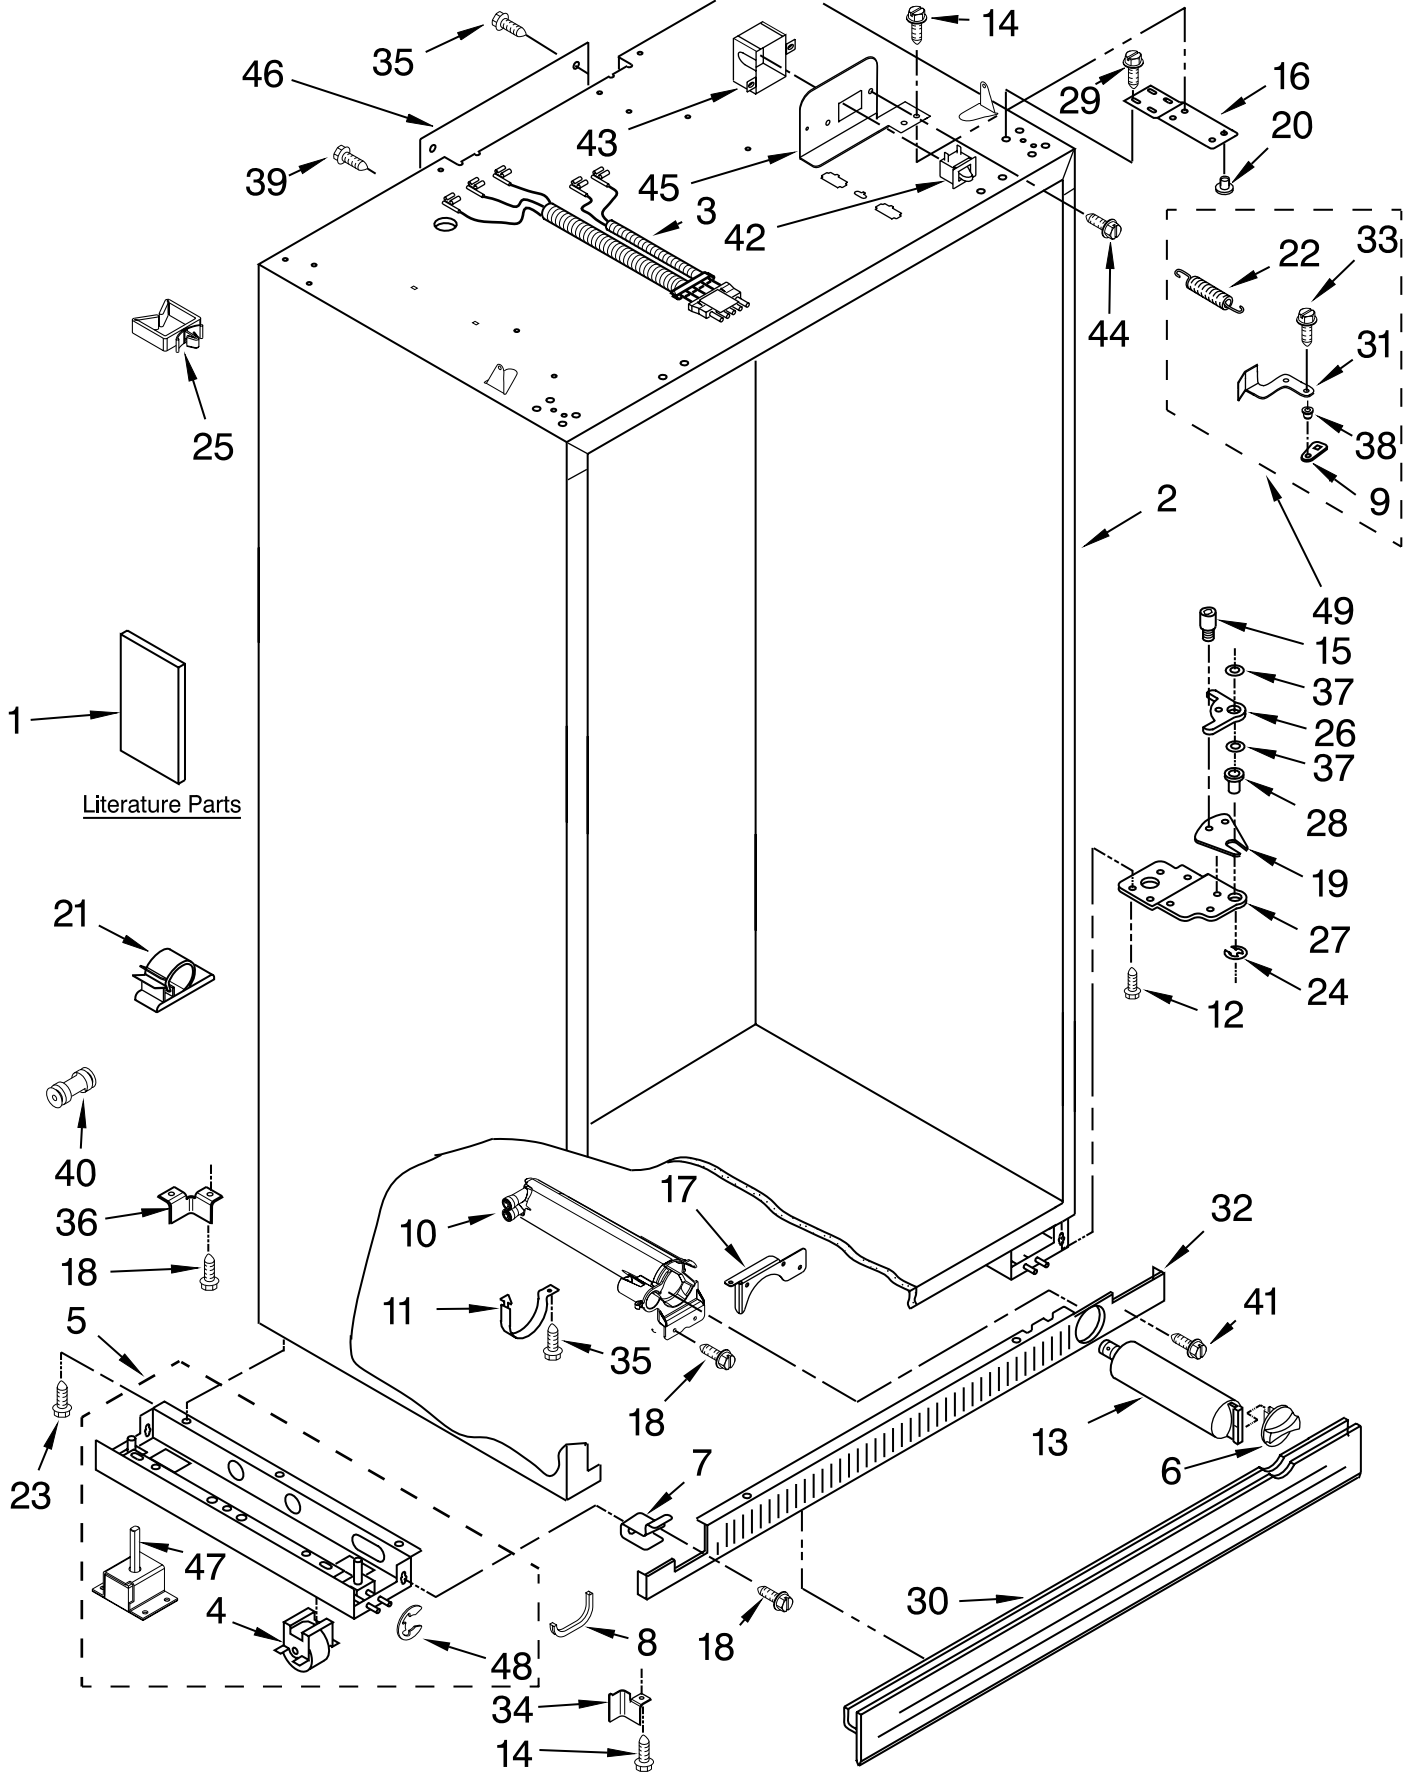

# CABINET PARTS

For Model: EF42DBSS04  
(Stainless Steel)

42" BUILT IN  
REFRIGERATOR

FOR ORDERING INFORMATION REFER TO PARTS PRICE LIST