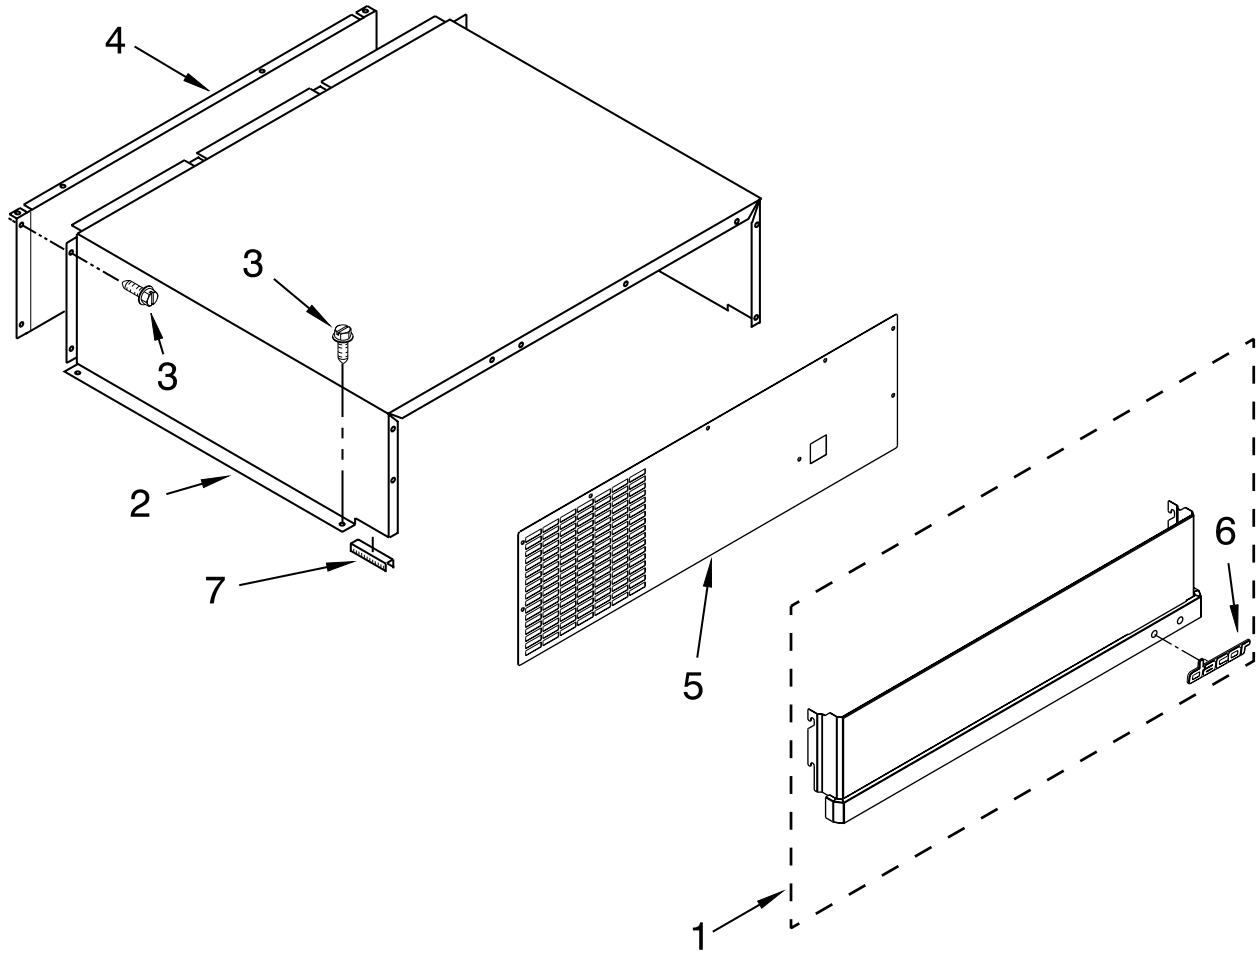

TOP GRILLE AND UNIT COVER PARTS

For Model: EF42DBSS04
(Stainless Steel)

Illus. No.	Part No.	DESCRIPTION
1	W10321119	Panel, Decorative Assembly
2	W10161693	Cover, Unit
3	486194	Screw
4	2256466	Back Panel
5	W10185625	Cover, Unit Front
6	12989001	Badge, Dacor
7	2215910	Grommet-Flexible