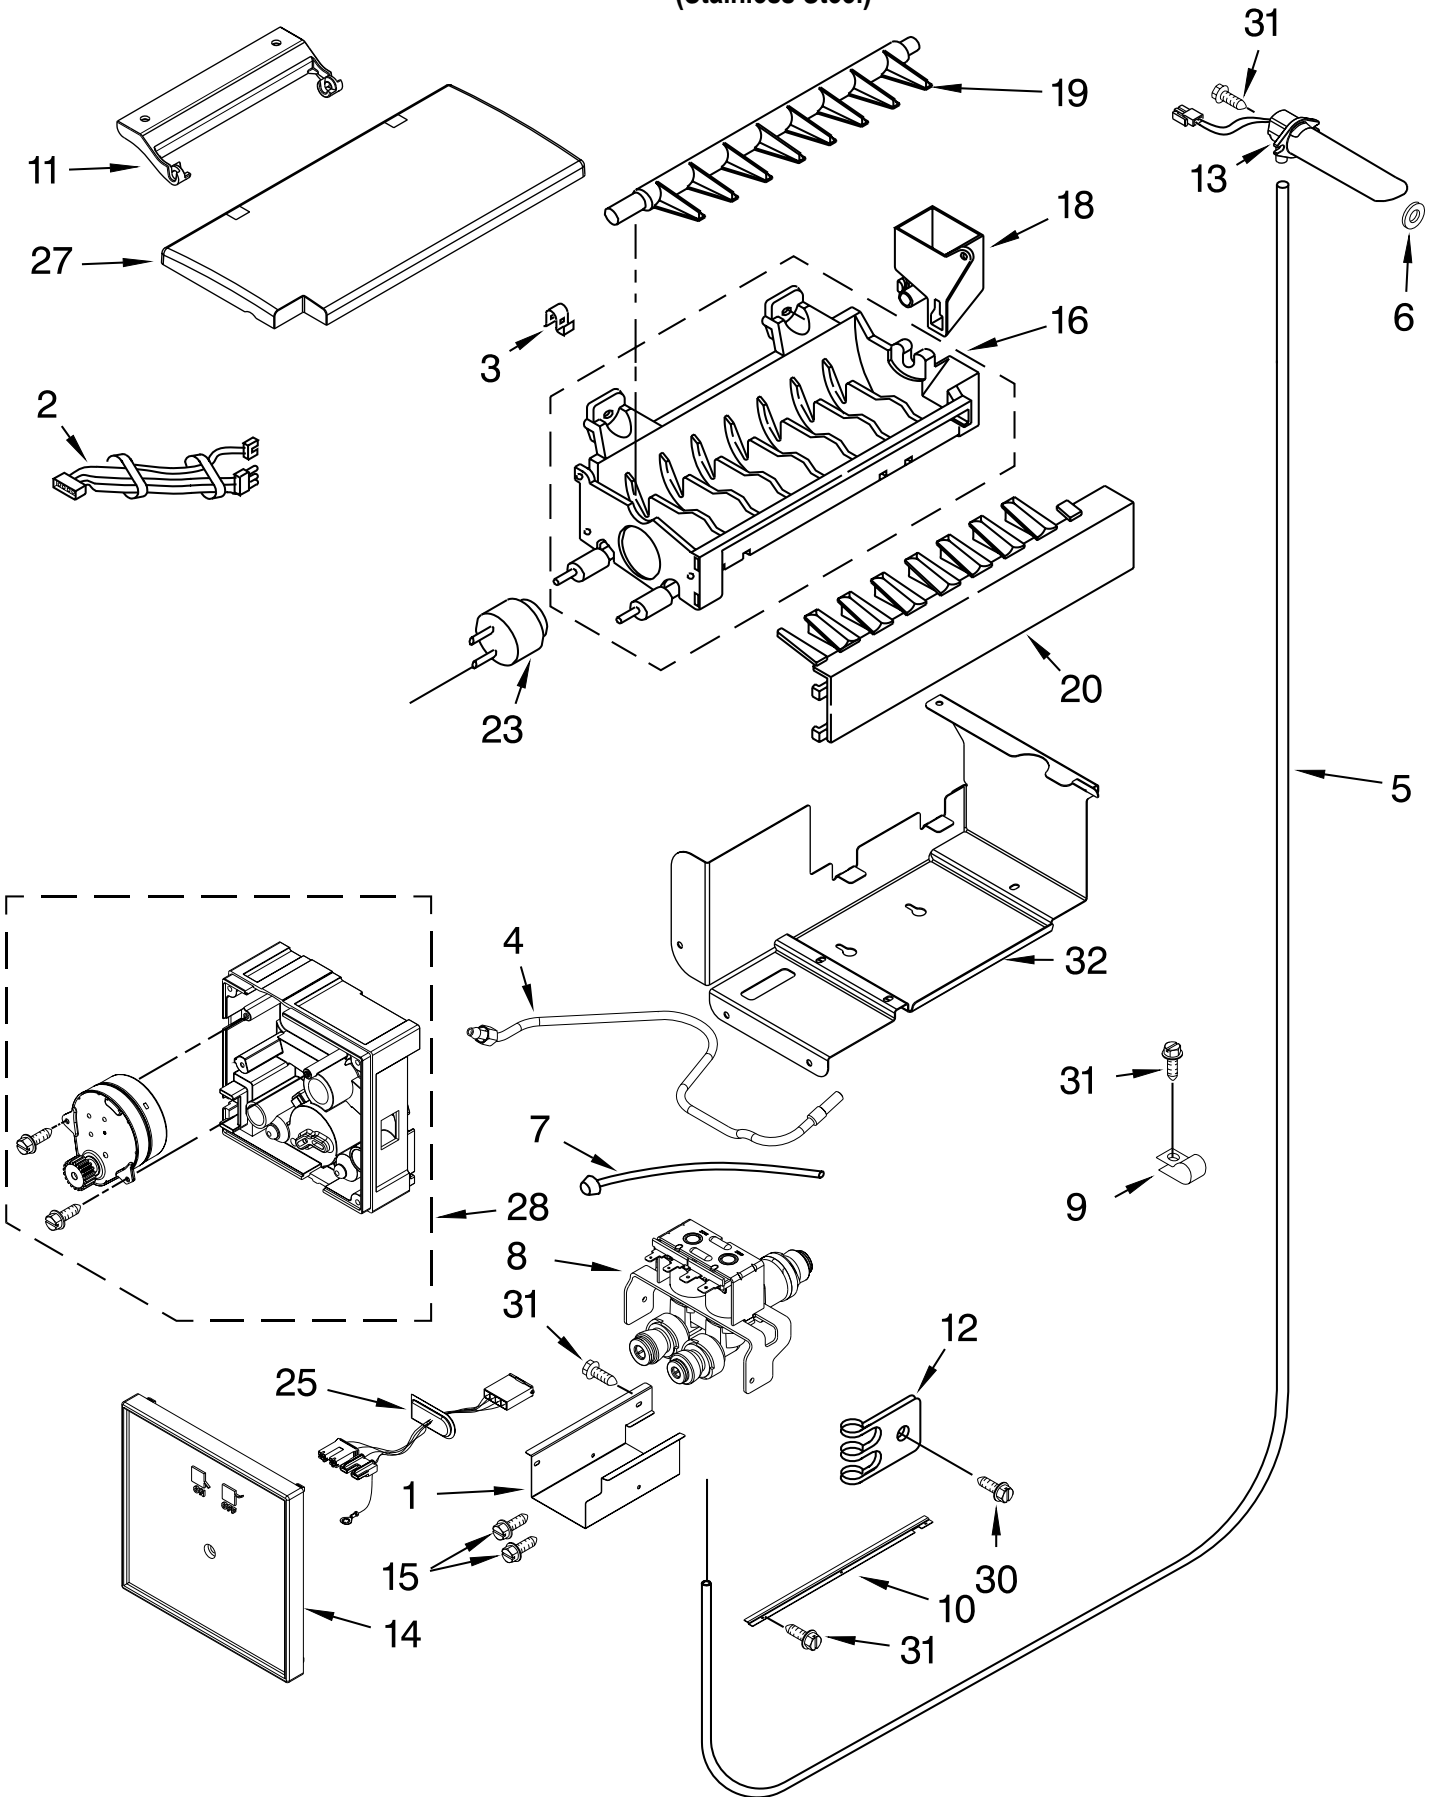

ICEMAKER PARTS

For Model: EF42DBSS04

(Stainless Steel)

FOR ORDERING INFORMATION REFER TO PARTS PRICE LIST

ICEMAKER PARTS

For Model: EF42DBSS04

(Stainless Steel)

Illus.	Part	
No.	No.	DESCRIPTION
1	W10129655	Shield, Valve
2	2310191	Wire Assembly, Icemaker
3	628379	Clip, Fuse
4	W10296807	Tube, Filter Inlet
5	2320658	Water Tube
6	2302758	Seal Gasket
7	2317912	Tube, Filter Outlet
8	2317883	Valve, Solenoid
9	2221070	Clamp, Tube
10	2320559	Support, Valve
11	2198641	Bracket, Icemaker Cover
12	2208136	Clamp, Nylon Valve
13	W10296807	Tube, Water Inlet
14	W10289690	Cover
15	W10141604	Screw
16	W10122527	Mold & Heater (Also Order 542638 Silicone Grease)
18	W10272168	Cup-Water Fill
19	627843	Ejector
20	W10272161	Ice Stripper Thermostat
23	W10290336	Thermostat (Also Order 542639 Cement Alumilastic)
25	W10279389	Wire Assembly, Water Valve
27	W10151255	Cover, Icemaker
28	W10223929	Module & Motor Assembly
30	W10141645	Screw
31	486194	Screw
32	2252228	Bracket, Icemaker Mounting
100	W10435671	Complete Icemaker Assembly

Following Parts Not Illustrated (Optional Parts Only)

W10355016 Affresh Stainless
Steel Cleaner
W10355010 Affresh Kitchen
Appliance Cleaner
W10355049 Affresh Stainless
Steel Wipes
REFDEODOR Deodorizer Pack