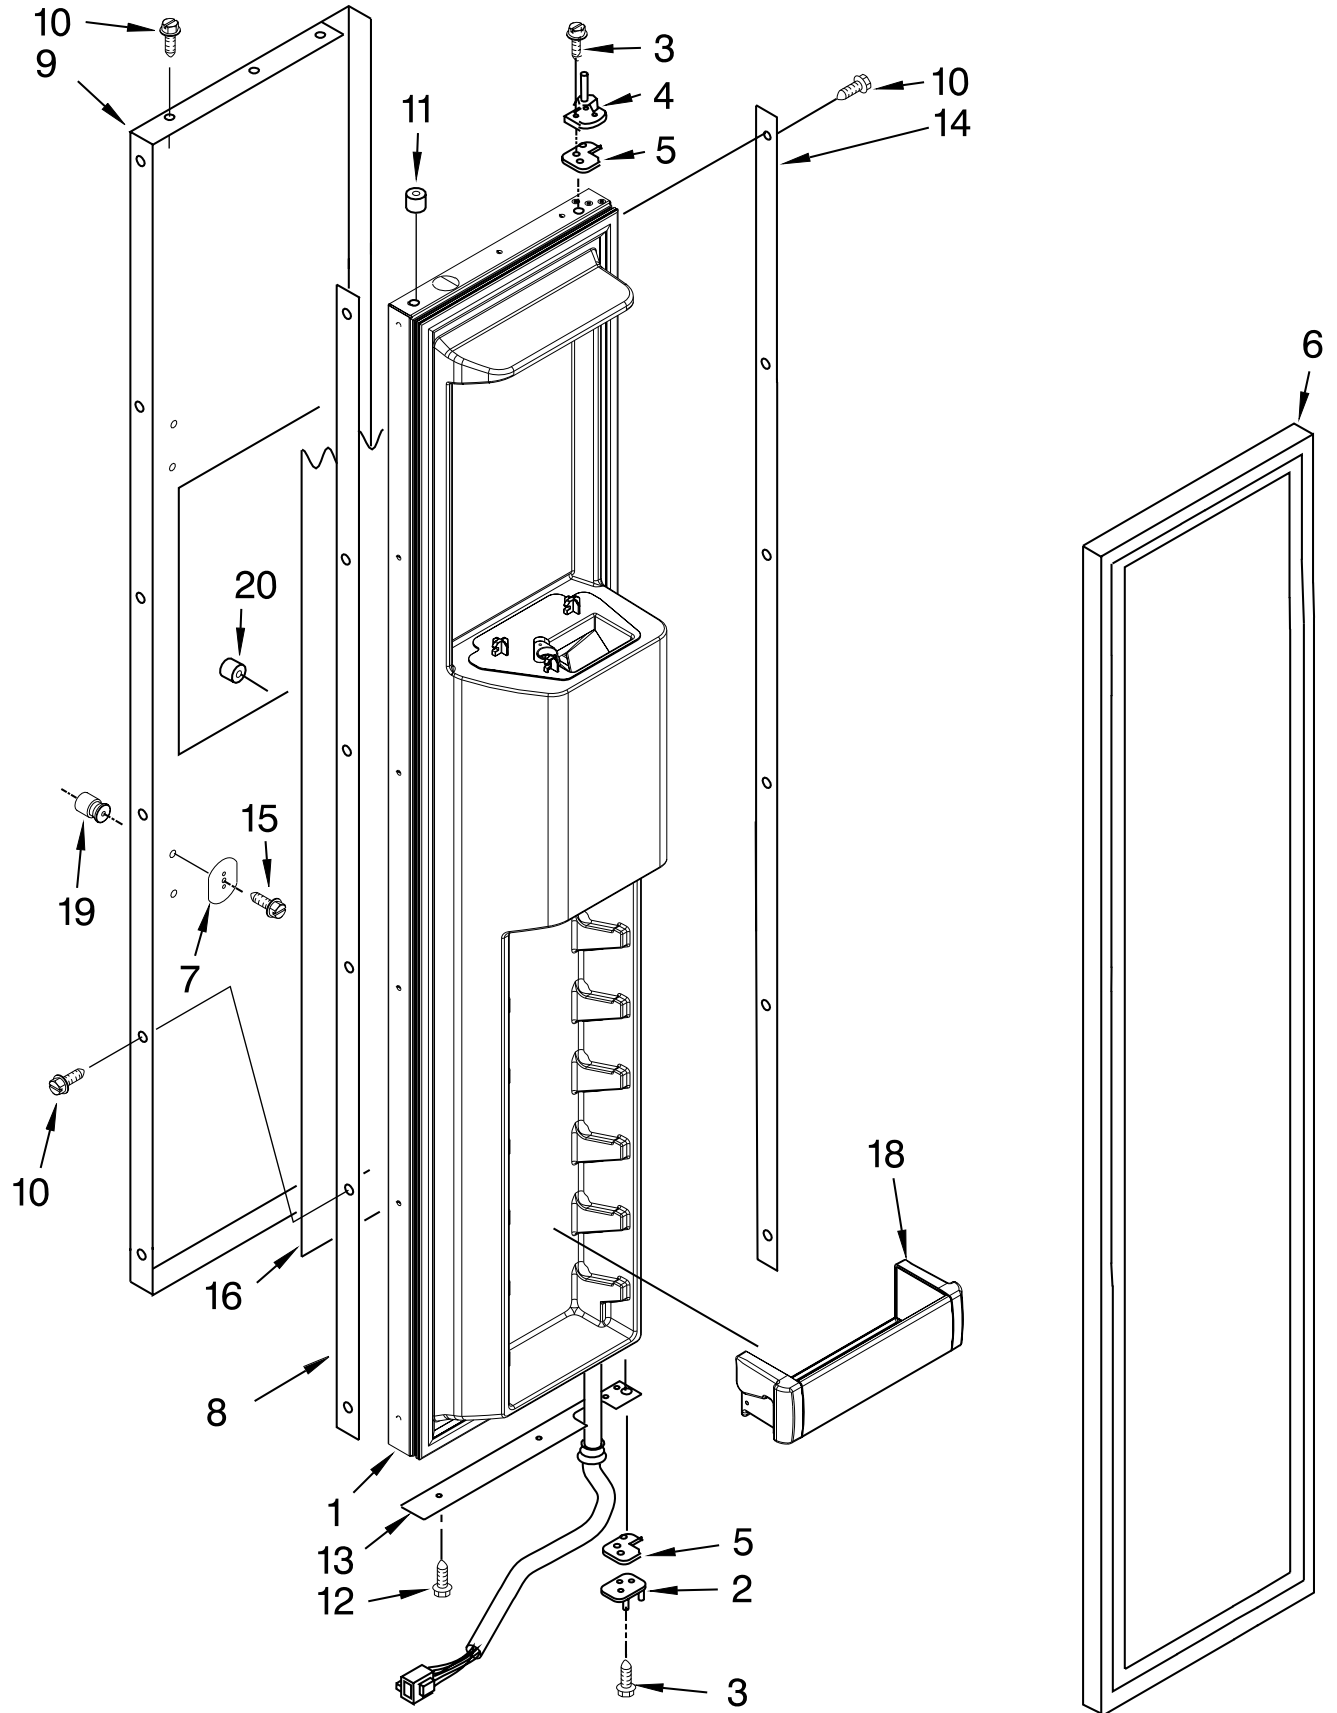

FREEZER DOOR PARTS

For Model: EF42DBSS02
(Stainless Steel)

FOR ORDERING INFORMATION REFER TO PARTS PRICE LIST

FREEZER DOOR PARTS

For Model: EF42DBSS02

(Stainless Steel)

Illus.	Part	
No.	No.	DESCRIPTION
1		Freezer Door
	W10292774	Stainless
2	2302879	Hinge, Bottom
3	W10162602	Screw
4	2266854	Hinge, Top
5	2316804	Spacer-Door, Top & Bottom
6	2222814	Door Gasket, Magnetic
7	W10127710	Plate, Door Handle (4)
8		Spacer, Door-Skin (Handle Side)
	2309060	For Stainless Steel Model
9		Skin, Door
	W10165044	Stainless Steel
10		Screw
	8281250	Stainless Steel
11	2005433	Spacer, Door-Skin (Top)
12	488568	Screw
13	2257385	Spacer, Door-Skin (Bottom)
14	W10142296	Spacer, Door-Skin (Hinge Side)
15	308544	Screw, Handle
16		Filler, Door
	W10159585	Top
	W10159582	Bottom
18	W10323602	Bin, Door
19	W10168981	Stud, Mounting (4)
20	2252354	Spacer