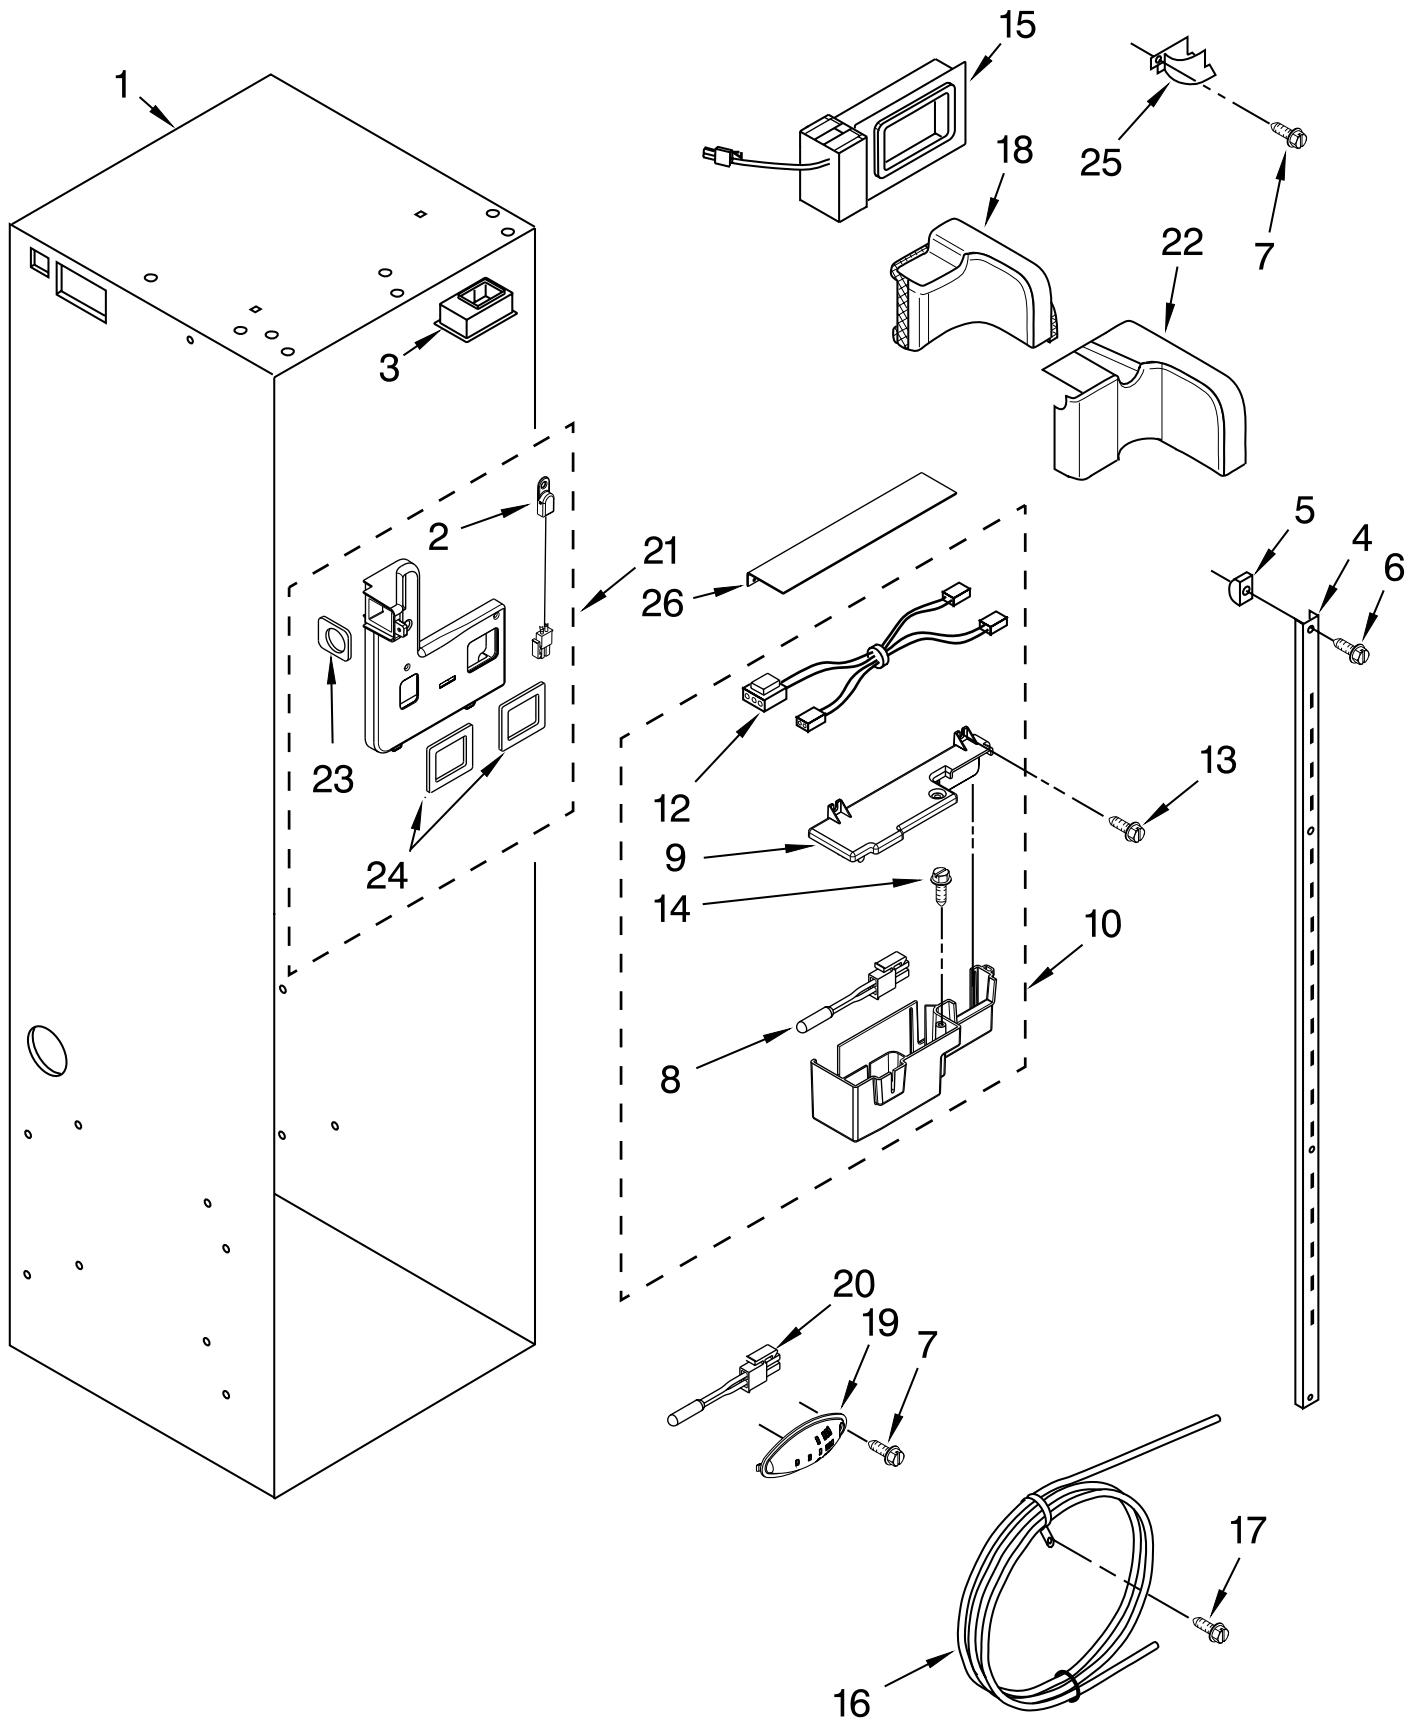

REFRIGERATOR LINER PARTS

For Model: EF42DBSS02
(Stainless Steel)

FOR ORDERING INFORMATION REFER TO PARTS PRICE LIST

REFRIGERATOR LINER PARTS

For Model: EF42DBSS02

(Stainless Steel)

Illus. No.	Part No.	DESCRIPTION
1		Liner (Not A Serviceable Part)
2	2306010	Thermistor
3	2208970	Air Duct
4	2259077	Ladder, Shelf (2)
5	520965	Screw Support, Ladder (8)
6	2006475	Screw
7	487539	Screw
8	2302937	Thermistor
9	2302986	Lid, Meat Pan Baffle
10	W10169528	Baffle Control Assembly
12	2310205	Jumper, Air Baffle
13	488357	Screw
14	486194	Screw
15	2221296	Air Baffle Assembly
16	2327509	Reservoir
17	488280	Screw
18	2309222	Diffuser Assembly
19	2317105	Cover, Thermistor
20	2188820	Thermistor
21	2302992	Spacer, Air- Baffle
22	2309087	Cover, Diffuser
23	2259412	Seal, Air Duct (Round Hole)
24	2259398	Seal, Air Duct (Square Hole)
25	2003577	Guard, Return Air
26	W10159487	Diverter, Crisper Cover