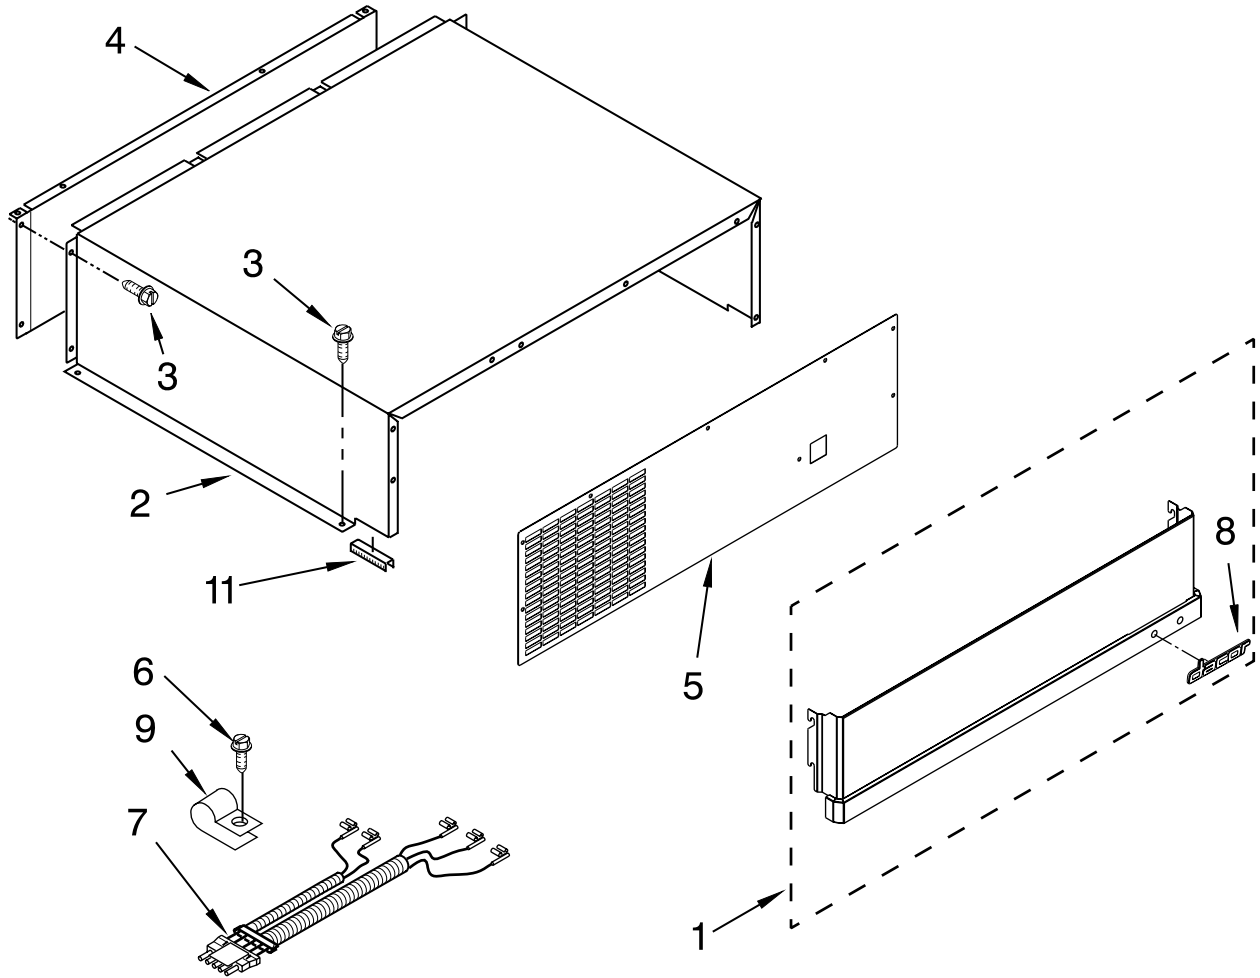

TOP GRILLE AND UNIT COVER PARTS

For Model: EF42DBSS02
(Stainless Steel)

Illus. No.	Part No.	DESCRIPTION
1		Panel, Decorative Assembly
	W10162620	Stainless Steel
2	W10161693	Cover, Unit
3	486194	Screw
4	2256466	Back Panel
5	W10185625	Cover, Unit Front
6	487415	Screw
7	W10167456	Wire Assembly
		RC/FC Light Switch
8	12989001	Badge, Dacor
9	489348	Clamp
11	2215910	Grommet-Flexible

FOR ORDERING INFORMATION REFER TO PARTS PRICE LIST