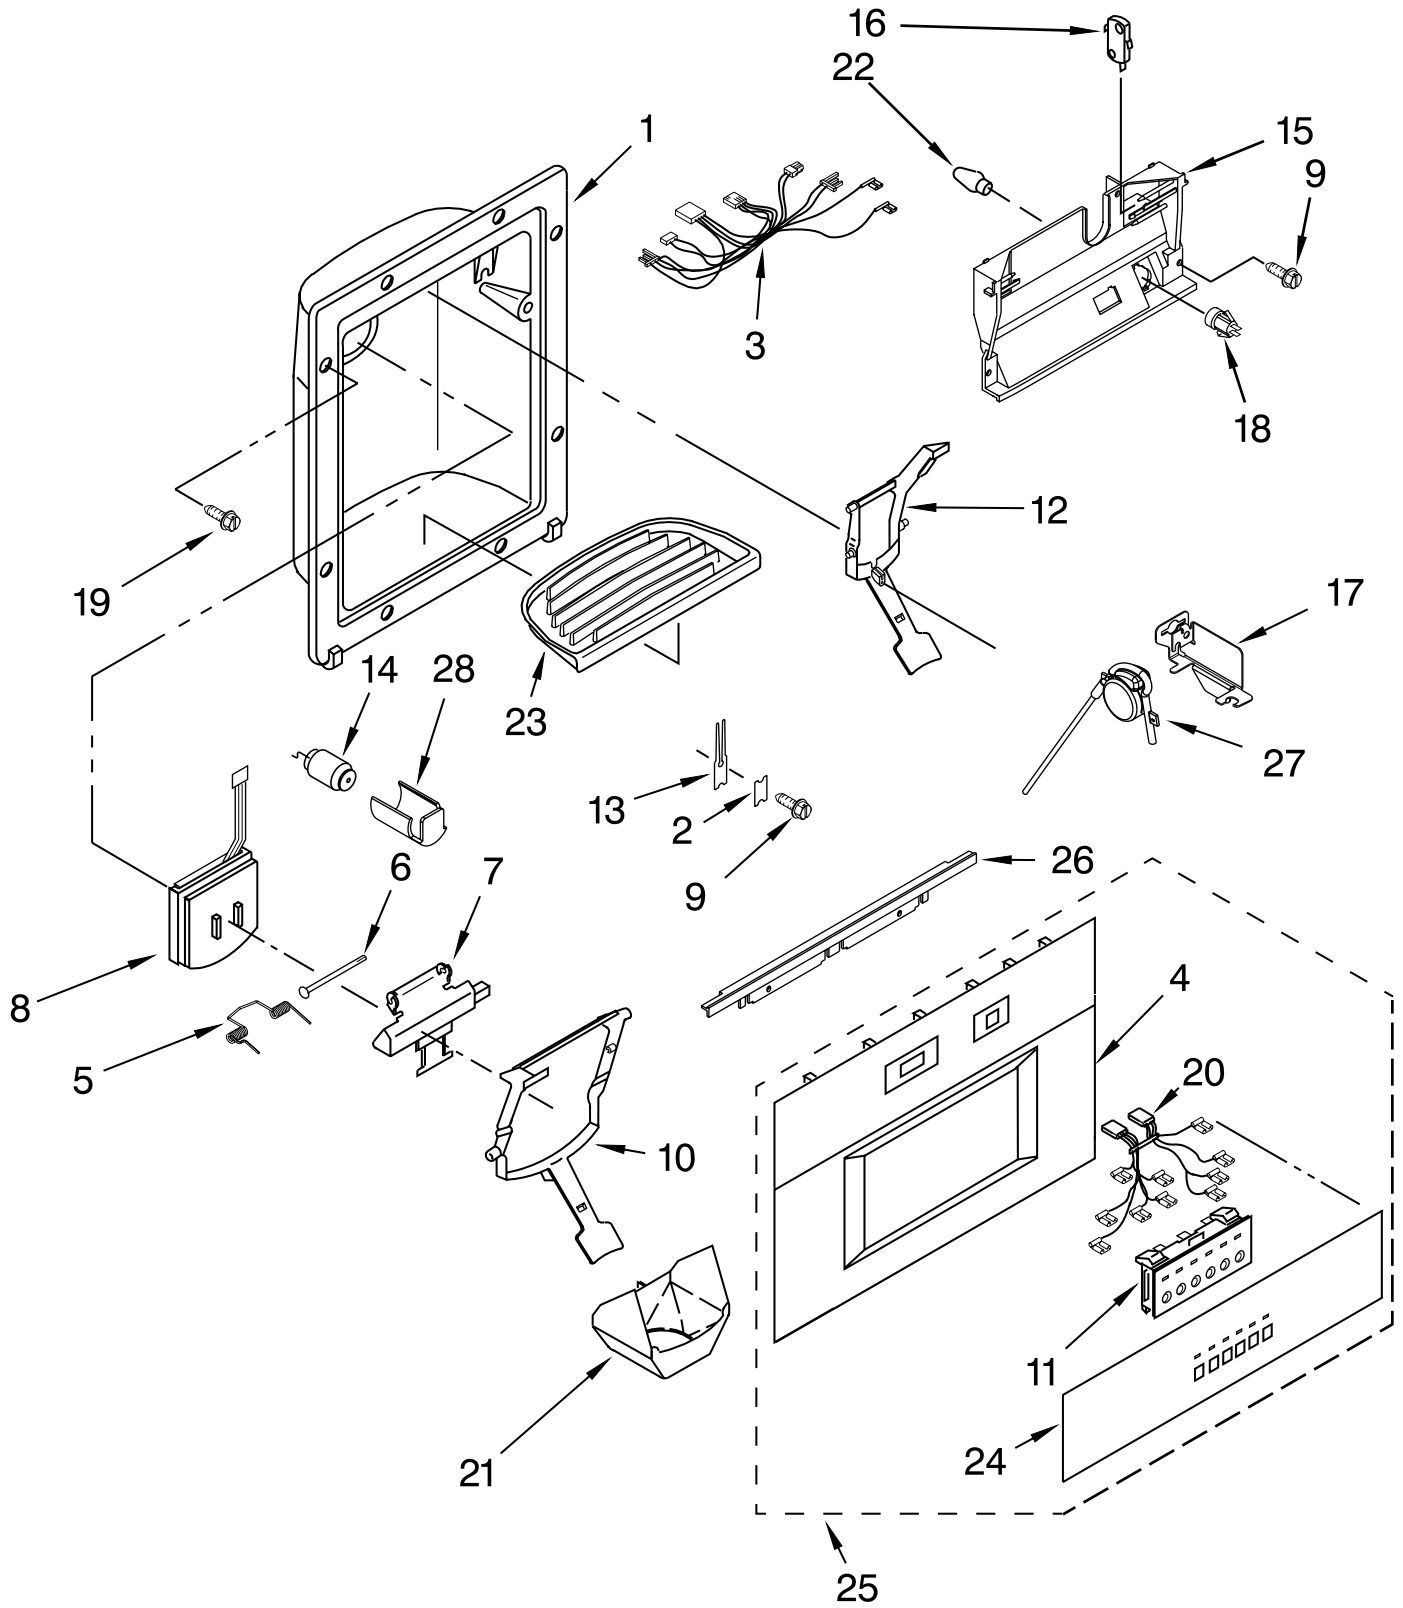

DISPENSER FRONT PARTS

For Model: EF42DBSS02

(Stainless Steel)

FOR ORDERING INFORMATION REFER TO PARTS PRICE LIST

DISPENSER FRONT PARTS

For Model: EF42DBSS02

(Stainless Steel)

Illus. No.	Part No.	DESCRIPTION
1		Housing, Dispenser (Not Serviced)
2	2195051	Strain Relief
3	W10139147	Wire Assembly
4		Cover, Dispenser (Not Serviced)
5	W10224328	Spring, Torsion
6	2196195	Pin
7	2304355	Ice Door Mechanism
8	2180353	Door, Ice
9	489000	Screw
10	107384	Lever, Ice Dispenser
11		Switch Assembly (Not Available Order #25)
12	2222559	Lever, Water Dispenser
13	2194719	Spring, Lever
14	2205686	Delay Mechanism
15	W10282667	Bracket, Control
16	2162361	Switch (2)
17	2259209	Bracket, Anti Drip Valve
18	2180200	Lamp Holder
19	488500	Screw
20	W10279375	Harness, Switch
21	2180224	Guide, Ice
22	3406124	Light Bulb
23	2302944B	Grill, Overflow
24		Overlay, Cover (Not Serviced)
25	W10165055	Front Cover Assembly (Includes Items 4,11,20 & 24)
26	2306077	Spacer, Dispenser Cover
27	2320669	Valve, Anti Drip
28	2252127	Sleeve, Delay Mechanism