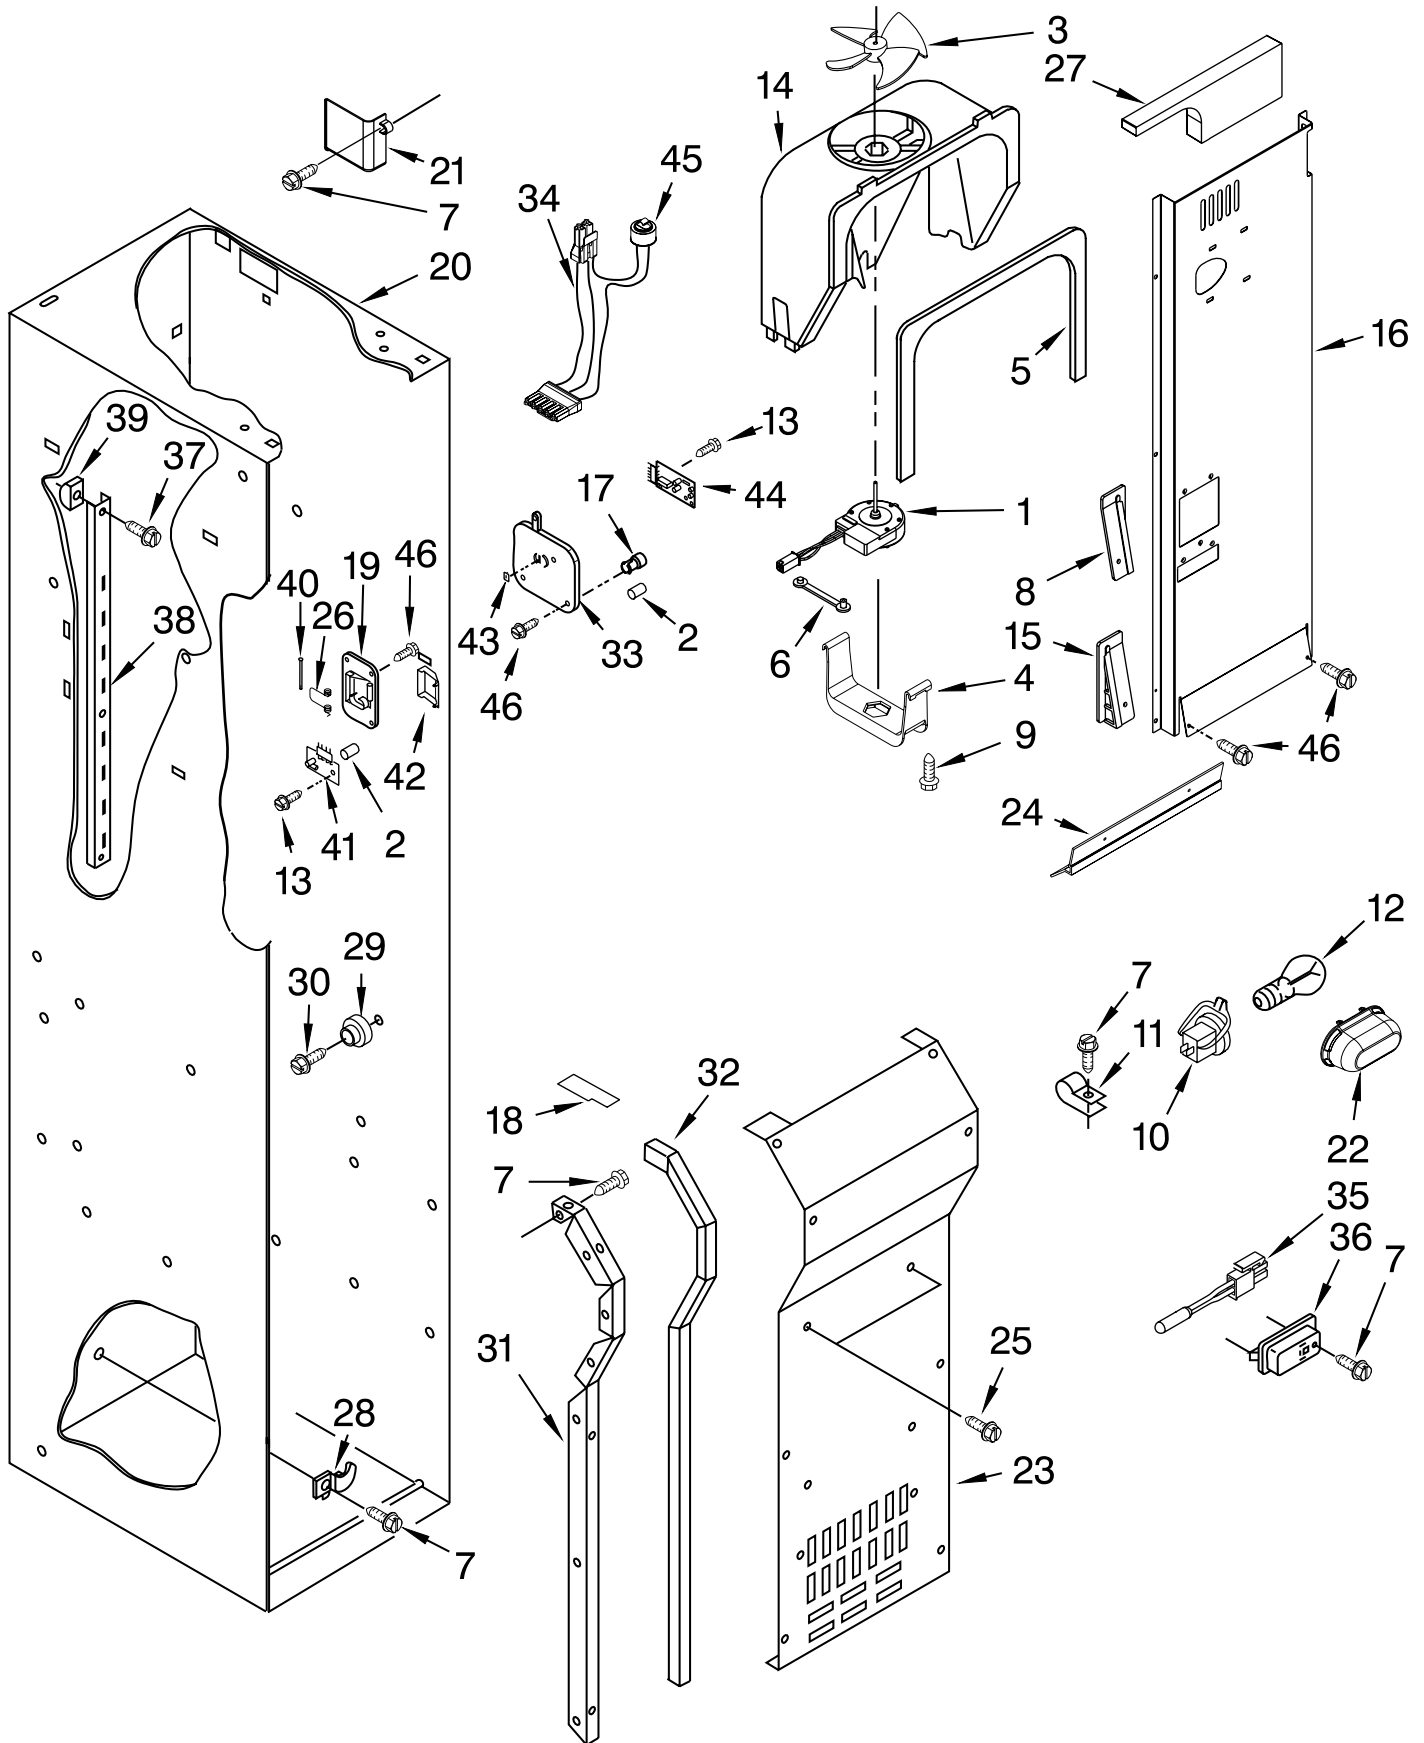

FREEZER LINER AND AIR FLOW PARTS

For Model: EF42DBSS02

(Stainless Steel)

FOR ORDERING INFORMATION REFER TO PARTS PRICE LIST

FREEZER LINER AND AIR FLOW PARTS

For Model: EF42DBSS02

(Stainless Steel)

Illus. No.	Part No.	DESCRIPTION	Illus. No.	Part No.	DESCRIPTION	Illus. No.	Part No.	DESCRIPTION
1	2259385	Fan Motor	19	W10151205	Cover, Emitter	32	2220904	Gasket (2)
2	2198665	Tube, P.C. Board	20		Liner (Not A			Evaporator Cover
3	2169142	Fan Blade			Serviceable Part)	33	W10151208	Cover, Receiver
4	2223733	Retainer, Fan Motor	21	2259025	Cover, Air Outlet	34	W10139189	Harness, Evap Fan (Includes Item 55)
5	2302817	Gasket, Cover	22	2307751	Light Shield	35	2306010	Thermistor
6	2223986	Grommet	23	W10158003	Cover, Evaporator	36	2317105	Cover, Thermistor
7	486194	Screw	24	2302850	Support, Air Duct	37	2006475	Screw
8	2259464	Wedge, Air Duct	25	487539	Screw	38	2259032	Ladder, Shelf
9	488500	Screw, Ground	26	2198635	Spring	39	2259445	Support, Screw
10	2223857	Socket, Light (2)	27	2309283	Deflector, Air Duct	40	2198634	Pin
11	489348	Clamp, Nylon	28	1112260	Support, Evaporator	41	W10193840	P.C. Board Emitter
12	2326255	Light Bulb	29	W10173127	Shelf, Stud	42	2198633	Flipper
13	489214	Screw	30	8281158	Screw	43	2315398	Slide, Icemaker Shut Off
14	2182120	Scroll, Fan	31		Evaporator, Cover Rail	44	W10290817	P.C. Board, Receiver
15	2259465	Wedge, Air Duct		2221107	Left Side	45	W10160570	Defrost, Bi-Metal
16	2307774	Air Duct		2259355	Right Side	46	8281185	Screw
17	2198643	Lens						
18		Block, Fan Scroll						
	2209480	Right						
	2209066	Left