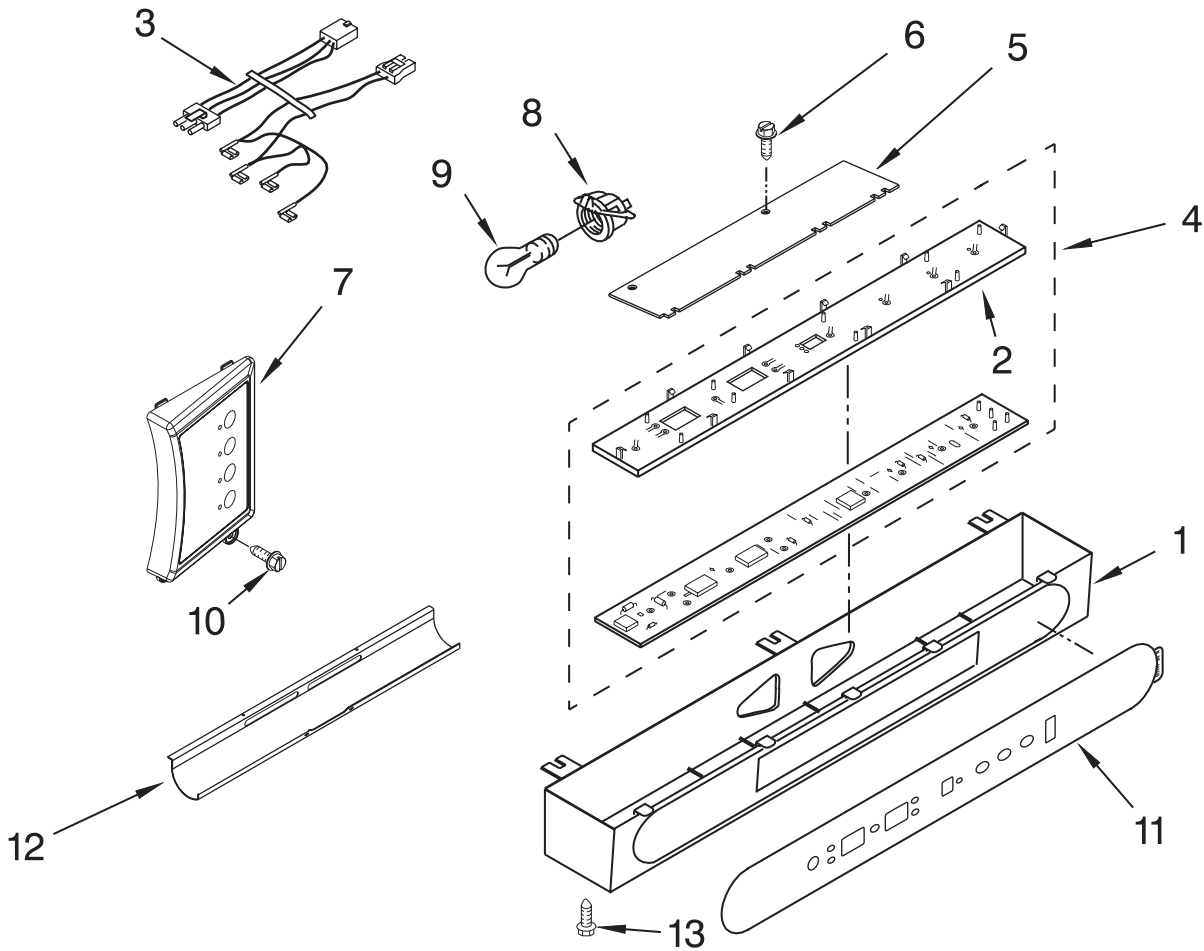

CONTROL PANEL PARTS

For Model: EF42DBSS02

(Stainless Steel)

Illus. No.	Part No.	DESCRIPTION
1	2302772	Control Box
2	2215670	Insert, Control Box
3	2310197	Wire, Jumper
4	106428	Circuit Board, Housing Control
5	2221121	Support, Control Box
6	487539	Screw (2)
7	W10151210	Display, Ingredient Care Center
8	2162085	Socket, Light
9	W10311505	Light Bulb
10	8281185	Screw
11	W10165030	Overlay, Control Box
12	2302717	Shield, Light
13	486194	Screw

FOR ORDERING INFORMATION REFER TO PARTS PRICE LIST