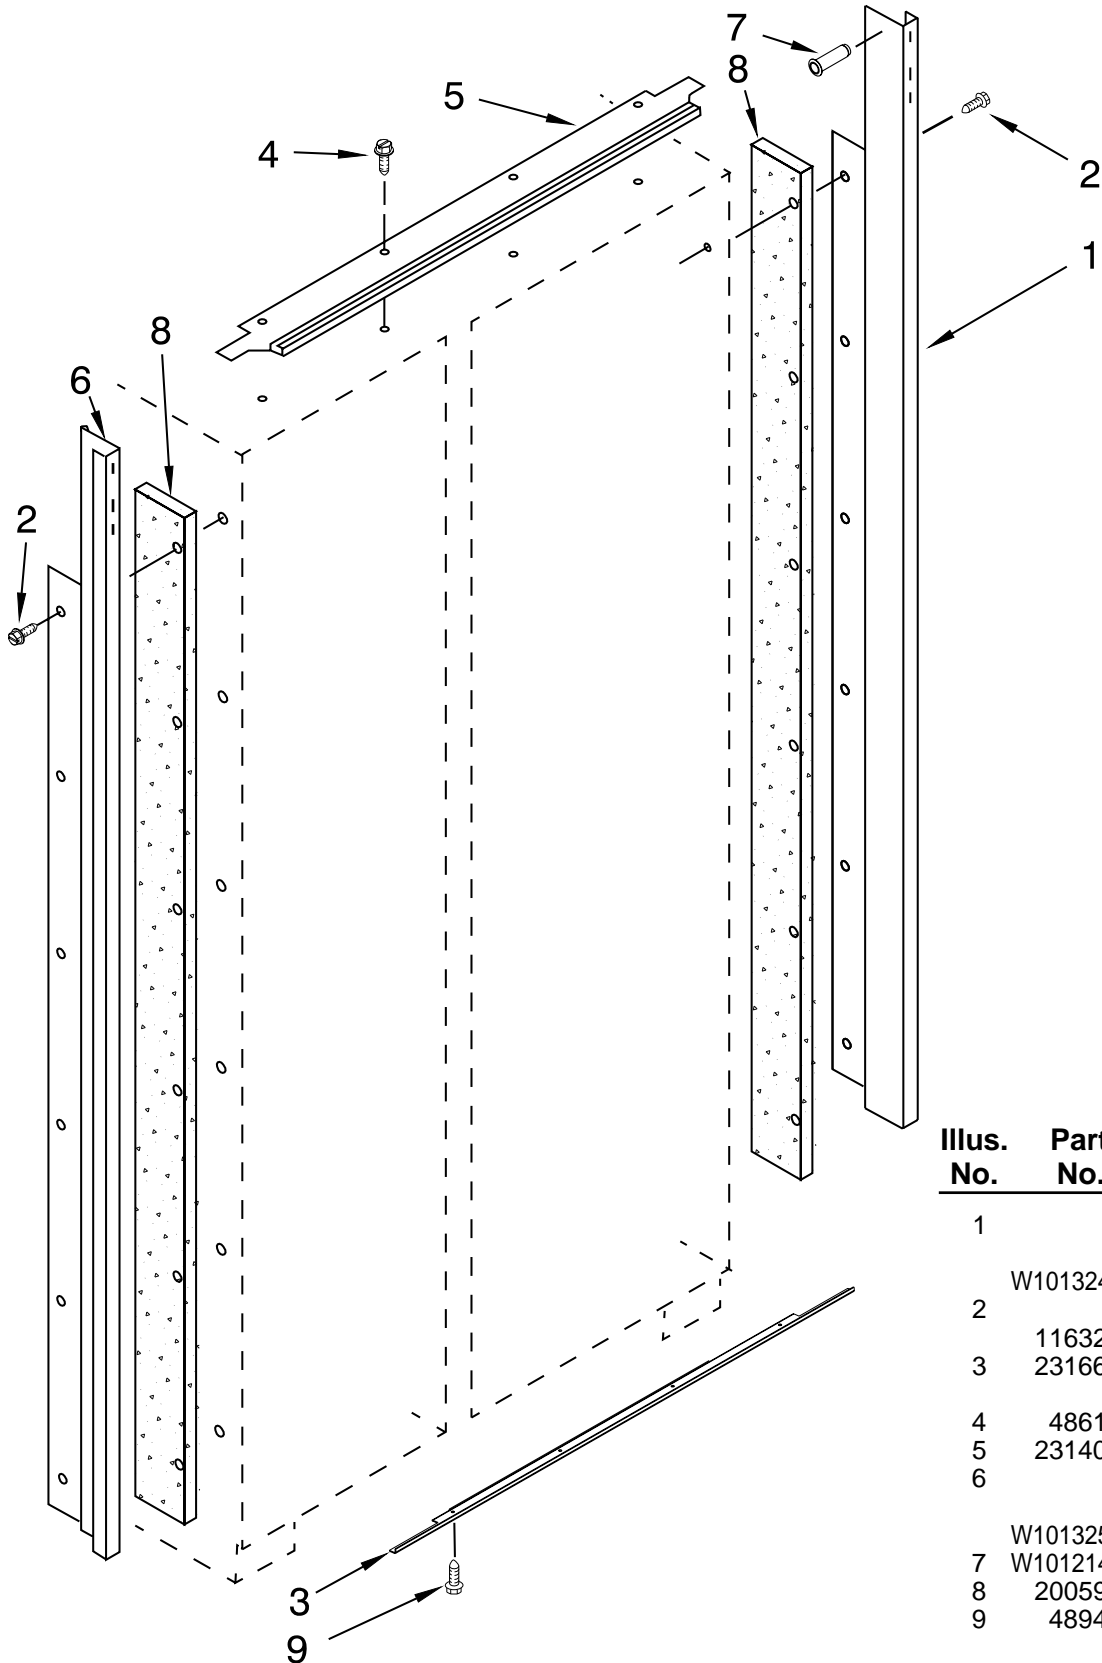

CABINET TRIM PARTS

For Model: EF42DBSS02
(Stainless Steel)

Illus. No.	Part No.	DESCRIPTION
1		Cabinet, Trim (Right Side)
2	W10132472	Stainless Steel Screw
3	1163283	Stainless Steel Cabinet, Trim (Bottom)
4	2316687	Screw
5	486194	Cabinet, Trim Top
6	2314017	Cabinet Trim (Left Side)
7	W10132541	Stainless Steel Nutsert (4)
8	W10121451	Seal-Trim, Side
9	2005925	Screw
	489464	

FOR ORDERING INFORMATION REFER TO PARTS PRICE LIST