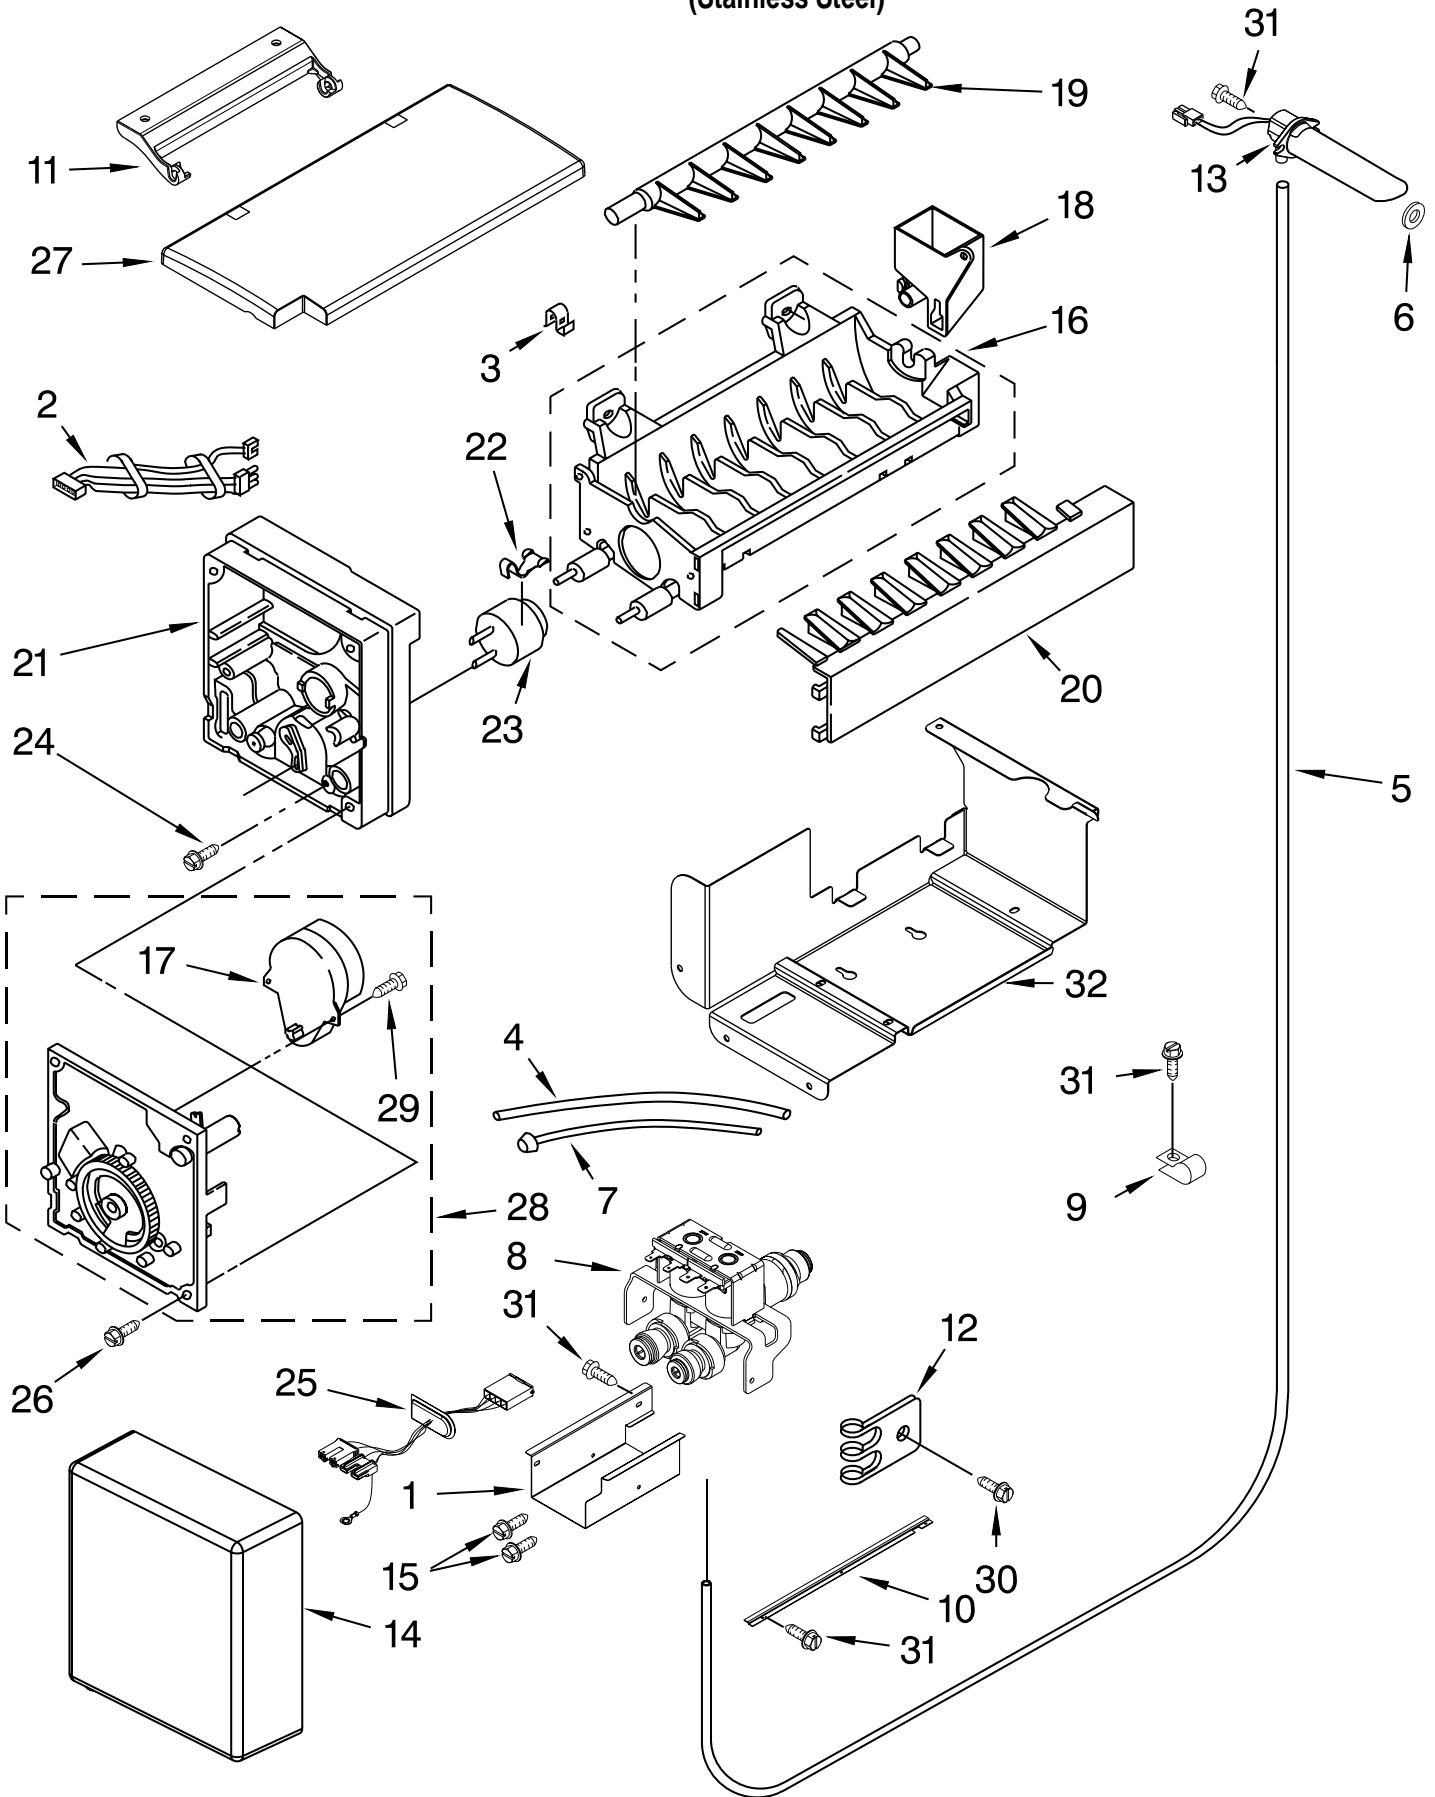

ICEMAKER PARTS

For Model: EF42DBSS02

(Stainless Steel)

FOR ORDERING INFORMATION REFER TO PARTS PRICE LIST

ICEMAKER PARTS

For Model: EF42DBSS02

(Stainless Steel)

Illus. No.	Part No.	DESCRIPTION	Illus. No.	Part No.	DESCRIPTION	Illus. No.	Part No.	DESCRIPTION
1	W10129655	Shield, Valve	16	W10122527	Mold & Heater (Also Order 542638 Silicone Grease)	28	W10223929	Module Assembly (Includes Items 17 & 29)
2	2310191	Wire Assembly, Icemaker				29	489136	Screw (2)
3	628379	Clip, Fuse	17		Motor, (Not Serviceable Order Item 28)	30	489464	Screw
4	2325170	Tube, Filter Inlet				31	486194	Screw
5	2320658	Water Tube	18	628356	Cup-Water Fill	32	2252228	Bracket, Icemaker Mounting
6	2302758	Seal Gasket	19	627843	Ejector	100	2320636	Complete Icemaker Assembly
7	2317912	Tube, Filter Outlet	20	2198598	Ice Striper			
8	2317883	Valve, Solenoid	21	2194712	Support			
9	2221070	Clamp, Tube	22	2315522	Retainer			
10	2320559	Support, Valve						
11	2198641	Bracket, Icemaker Cover	23	628397	Thermostat (Also Order 542639 Cement Alumilastic)	Following Parts Not Illustrated (Optional Parts Only)		
12	2305274	Clamp, Nylon Valve						
13	W10296807	Tube, Water Inlet	24	8533917	Screw		8537055	Cleaner, Stainless Steel
14	2257538	Cover	25	W10139193	Wire Assembly, Water Valve		W10395653	Ice Container Assembly
15	488500	Screw	26	489276	Screw			
			27	W10151255	Cover, Icemaker