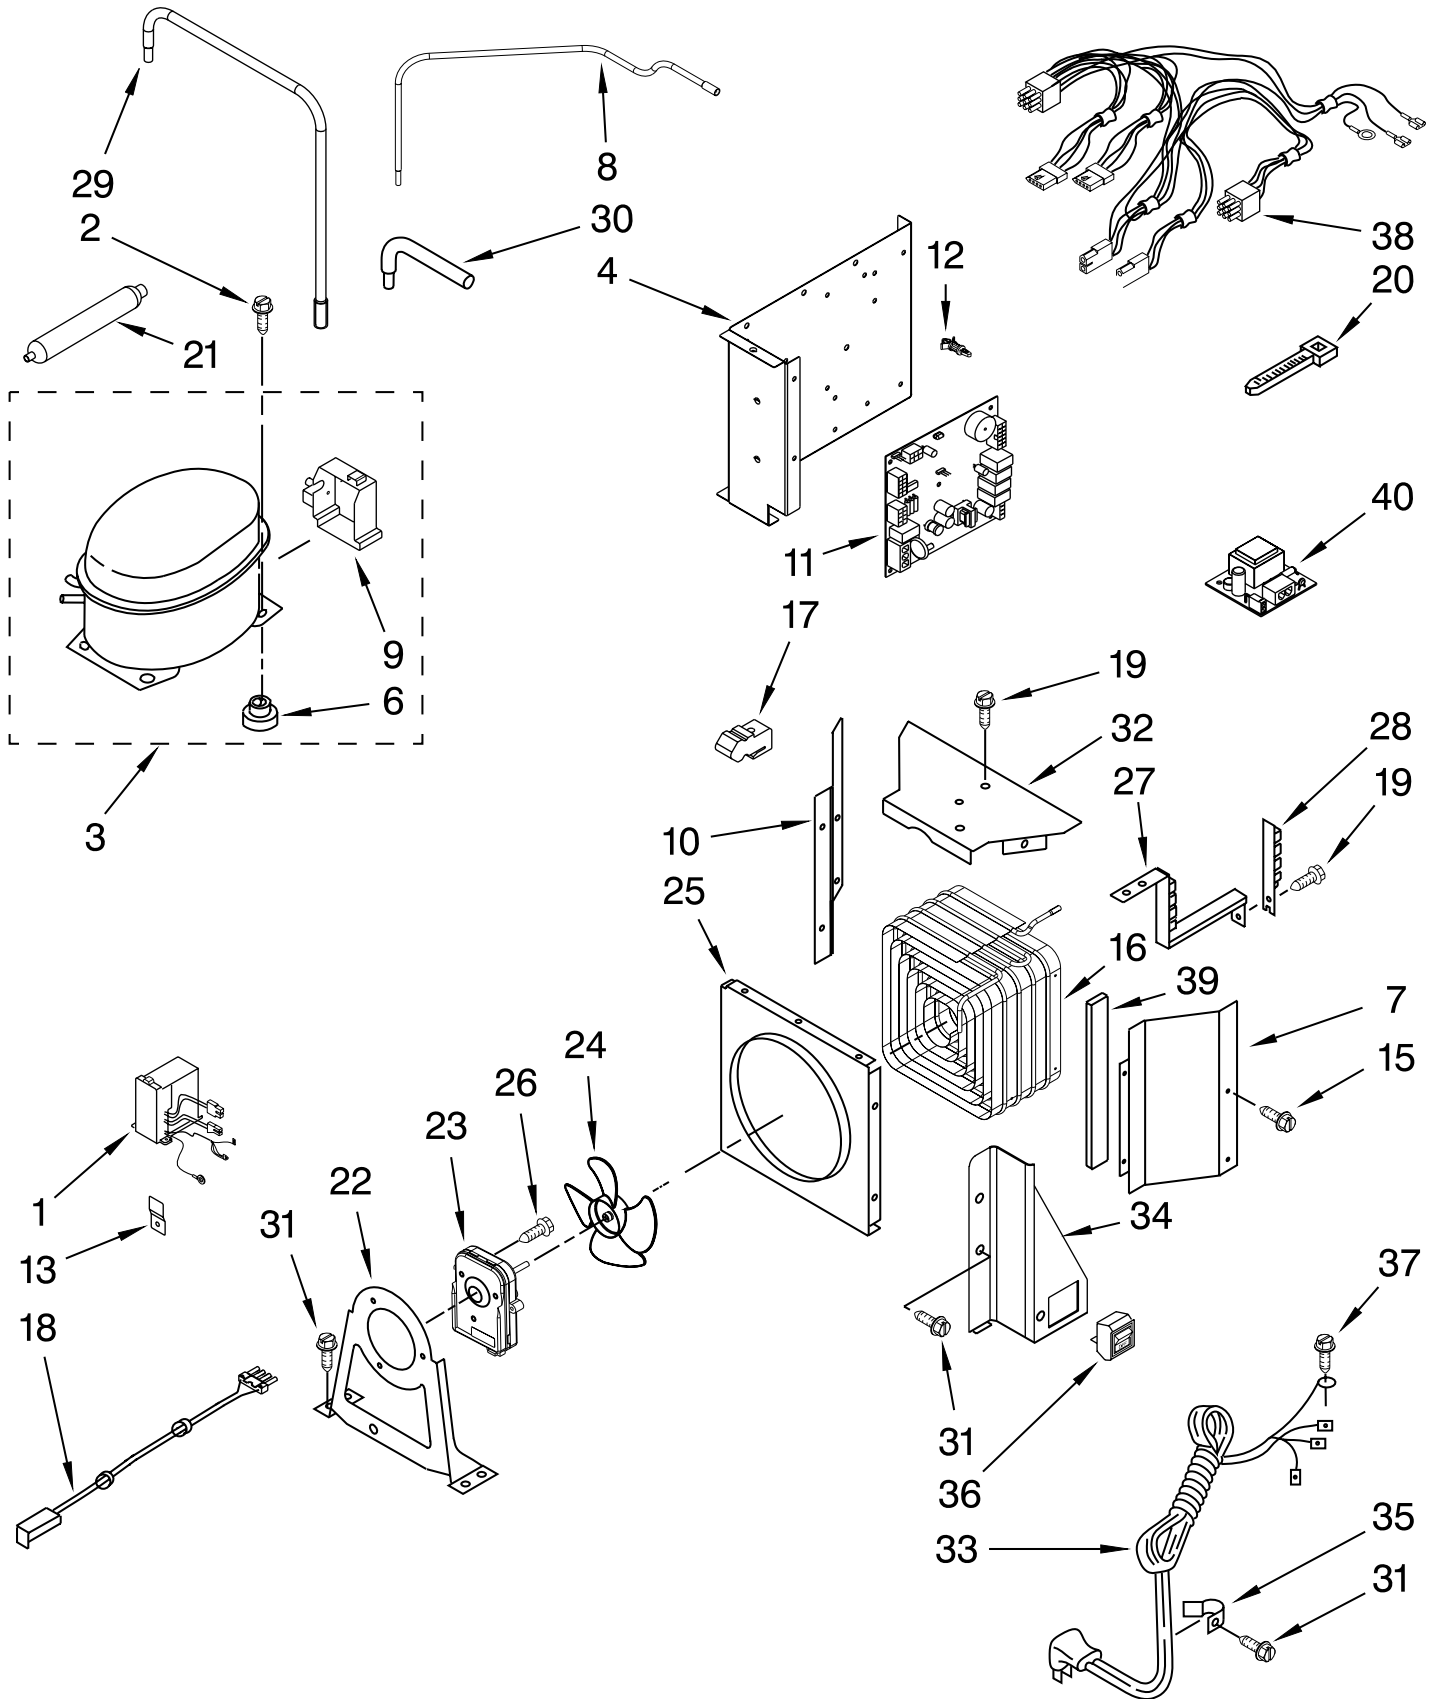

UPPER UNIT PARTS

For Model: EF42DBSS02

(Stainless Steel)

FOR ORDERING INFORMATION REFER TO PARTS PRICE LIST

UPPER UNIT PARTS

For Model: EF42DBSS02

(Stainless Steel)

Illus. No.	Part No.	DESCRIPTION
1	W10133449	Inverter Box
2	489373	Screw, Compressor Mounting (4)
3	W10173296	Compressor (Includes Items 6 & 9)(Also Order 876765 Tube Kit)
4	2318087	Housing, Control Board
6	1100826	Grommet, Mounting
7	2309002	Support, Condenser
8	W10234131	Tube, Transiton (Cond/Ht Loop) (Right)
9	2215676	Terminal Cover
10	2309001	Support, Condenser (Left)
11	W10219463	Control Board, Gemini
12	2203075	Spacer (5)
13	2256328	Bracket, Inverter Box
15	1157158	Screw
16	2307998	Condenser
17	2309431	Grommet (2)
18	2310207	Wire, Jumper
19	489399	Screw
20	2155774	Wire Tie
21	W10175593	Drier

Illus. No.	Part No.	DESCRIPTION
22	W10136614	Bracket, Fan Motor (Condenser Fan)
23	2188875	Motor, Fan
24	W10139483	Blade, Fan
25	2003169	Orifice, Fan
26	8533993	Screw
27	2317031	Bracket, Vibration (Condenser)
28	2317030	Arm, Vibration (Condenser)
29	2307566	Tube, Transition (Condenser/Drier)
30	2194319	Tube, Process
31	486194	Screw
32	2309000	Cover, Condenser
33	2310251	Service Cord
34	W10185556	Bracket, Mounting (Power Switch)
35	549193	Clamp, Cord
36	2266802	Switch, Power Disconnect
37	487294	Screw, Ground
38	W10178883	Wiring Harness, Unit Compartment
39	2309432	Gasket, Condenser
40	2259350	Power Supply, Ingredient Care Center

Illus. No.	Part No.	DESCRIPTION
Following Parts Not Illustrated and Optional Parts Not Included		
	978025	Valve, Access (1/4")
	978026	Valve, Access (5/16")
	978027	Valve, Access (3/8")
	978028	Valve, Access (1/2")
	978029	Valve, Access (5/8")
	978030	Valve, Access (3/4")
	876764	Valve, Access (3/16")

REFRIGERANT CHARGE

7.50 oz.
(R-134A)