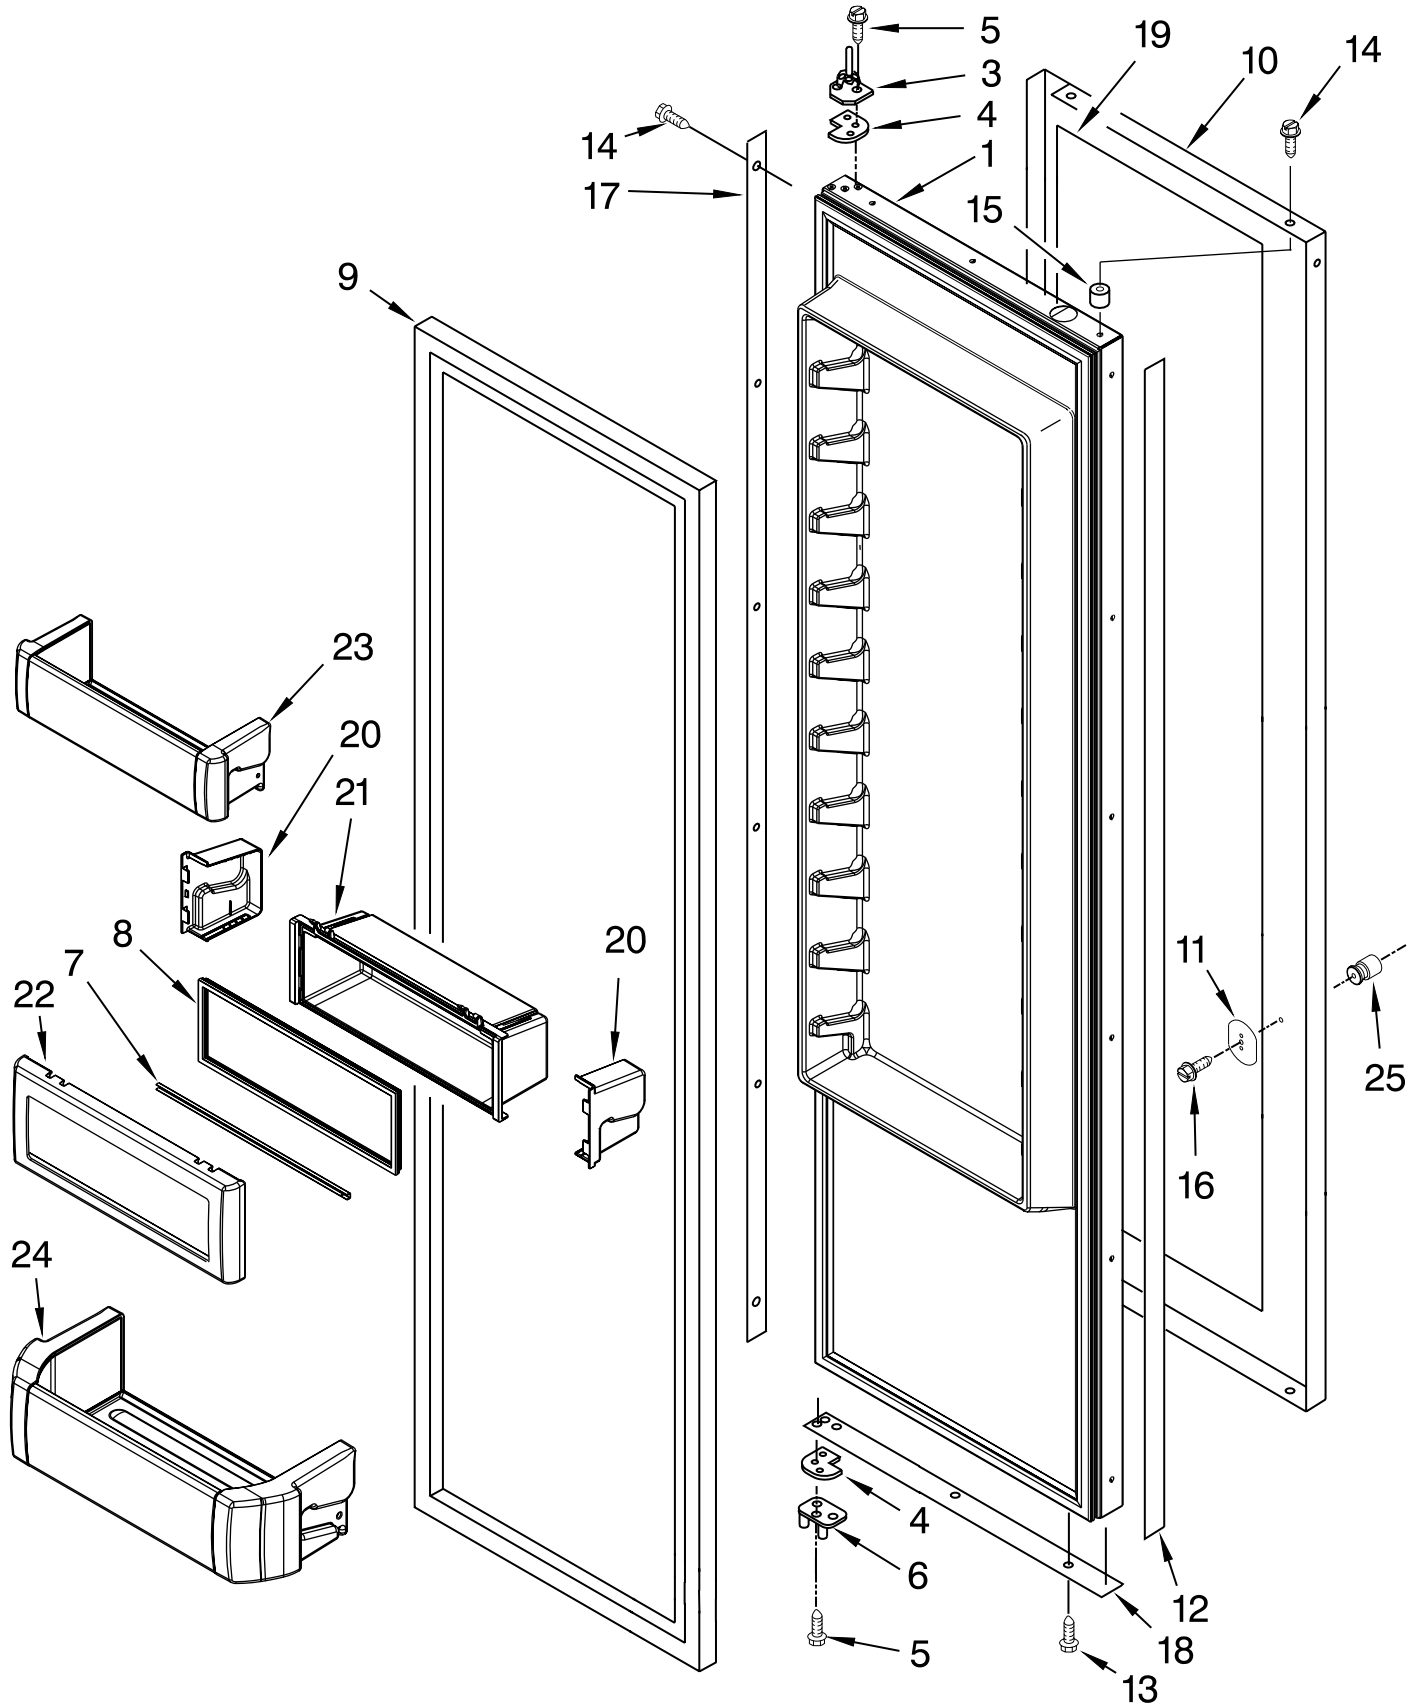

REFRIGERATOR DOOR PARTS

For Model: EF42DBSS02
(Stainless Steel)

FOR ORDERING INFORMATION REFER TO PARTS PRICE LIST

REFRIGERATOR DOOR PARTS

For Model: EF42DBSS02
(Stainless Steel)

Illus. No.	Part No.	DESCRIPTION
1	W10193490	Refrigerator Door Panel (Includes Item #9)
3	2266854	Hinge Assembly, Top
4	2316804	Spacer-Door, Top & Bottom
5	W10162602	Screw
6	2302878	Hinge Assembly, Bottom
7	2222796	Rail, Lid
8	2222982	Gasket, Utility Bin
9	2222811	Door Gasket, Magnetic
10	W10159605	Skin, Door Stainless Steel
11	W10127710	Plate, Door Handle (4)
12		Spacer, Door-Skin (Handle Side)
	2309060	For Stainless Steel Model
13	488568	Screw
14		Screw, 8-15 x .500
	8281250	Stainless Steel
15	2005433	Spacer, Door-Skin (Top)
16	308544	Screw, Handle
17	W10142296	Spacer, Door-Skin (Hinge Side)
18	2004934	Spacer, Door-Skin (Bottom)
19	W10127977	Filler, Door
20		End Cap
	W10323172	Right Side
	W10323173	Left Side
21	W10323036	Bin, Utility Center
22	2257616	Door, Utility Bin
23	W10323599	Bin, Door
24	W10323747	Bin, Gallon
25	W10168981	Stud, Mounting (4)