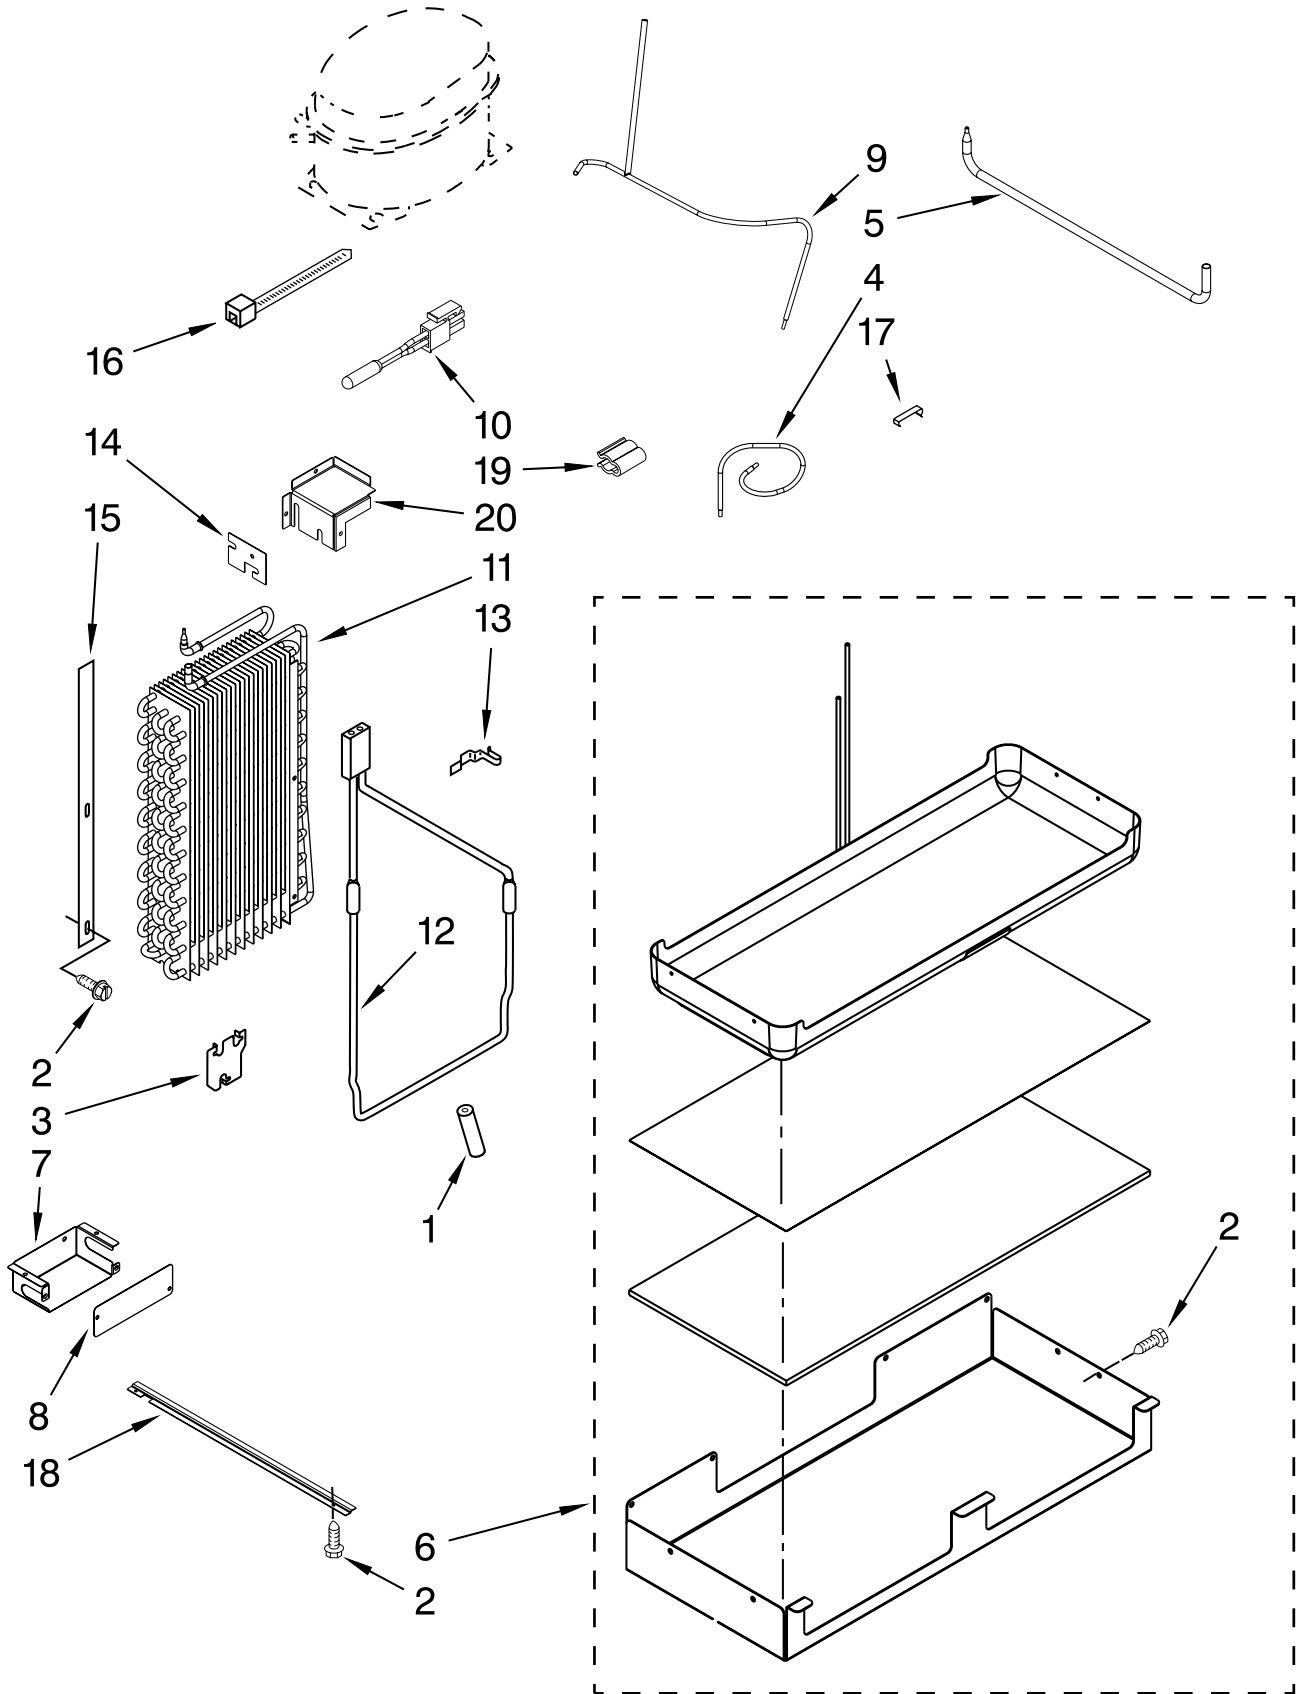

LOWER UNIT AND TUBE PARTS

For Model: EF42DBSS02
(Stainless Steel)

FOR ORDERING INFORMATION REFER TO PARTS PRICE LIST

LOWER UNIT AND TUBE PARTS

For Model: EF42DBSS02

(Stainless Steel)

Illus. No.	Part No.	DESCRIPTION
1	2215648	Dampener
2	486194	Screw
3	W10157752	Bracket
4	2309076	Suction Tube
5	W10388653	Tube, Connect (Drier/Restrictor)
6	W10281063	Drain Pan Assy.
7	W10151288	Cover, Wiring
8	W10153595	Cover, Box
9	W10121371	Tube, Discharge
10	2188820	Thermistor
11	W10205101	Evaporator
12	W10140161	Heater, Defrost
13	1113048	Clamp, Heater (2)
14	W10139908	Cover Seal, Evaporator Tubes
15	2220832	Gasket, Evaporator
16	2155774	Wire Tie
17	W10169509	Clip, Heat Exchanger
18	2320554	Support, Drain Pan
19	9791833	Clip, Thermistor
20	W10160981	Bracket Assembly, Air Return