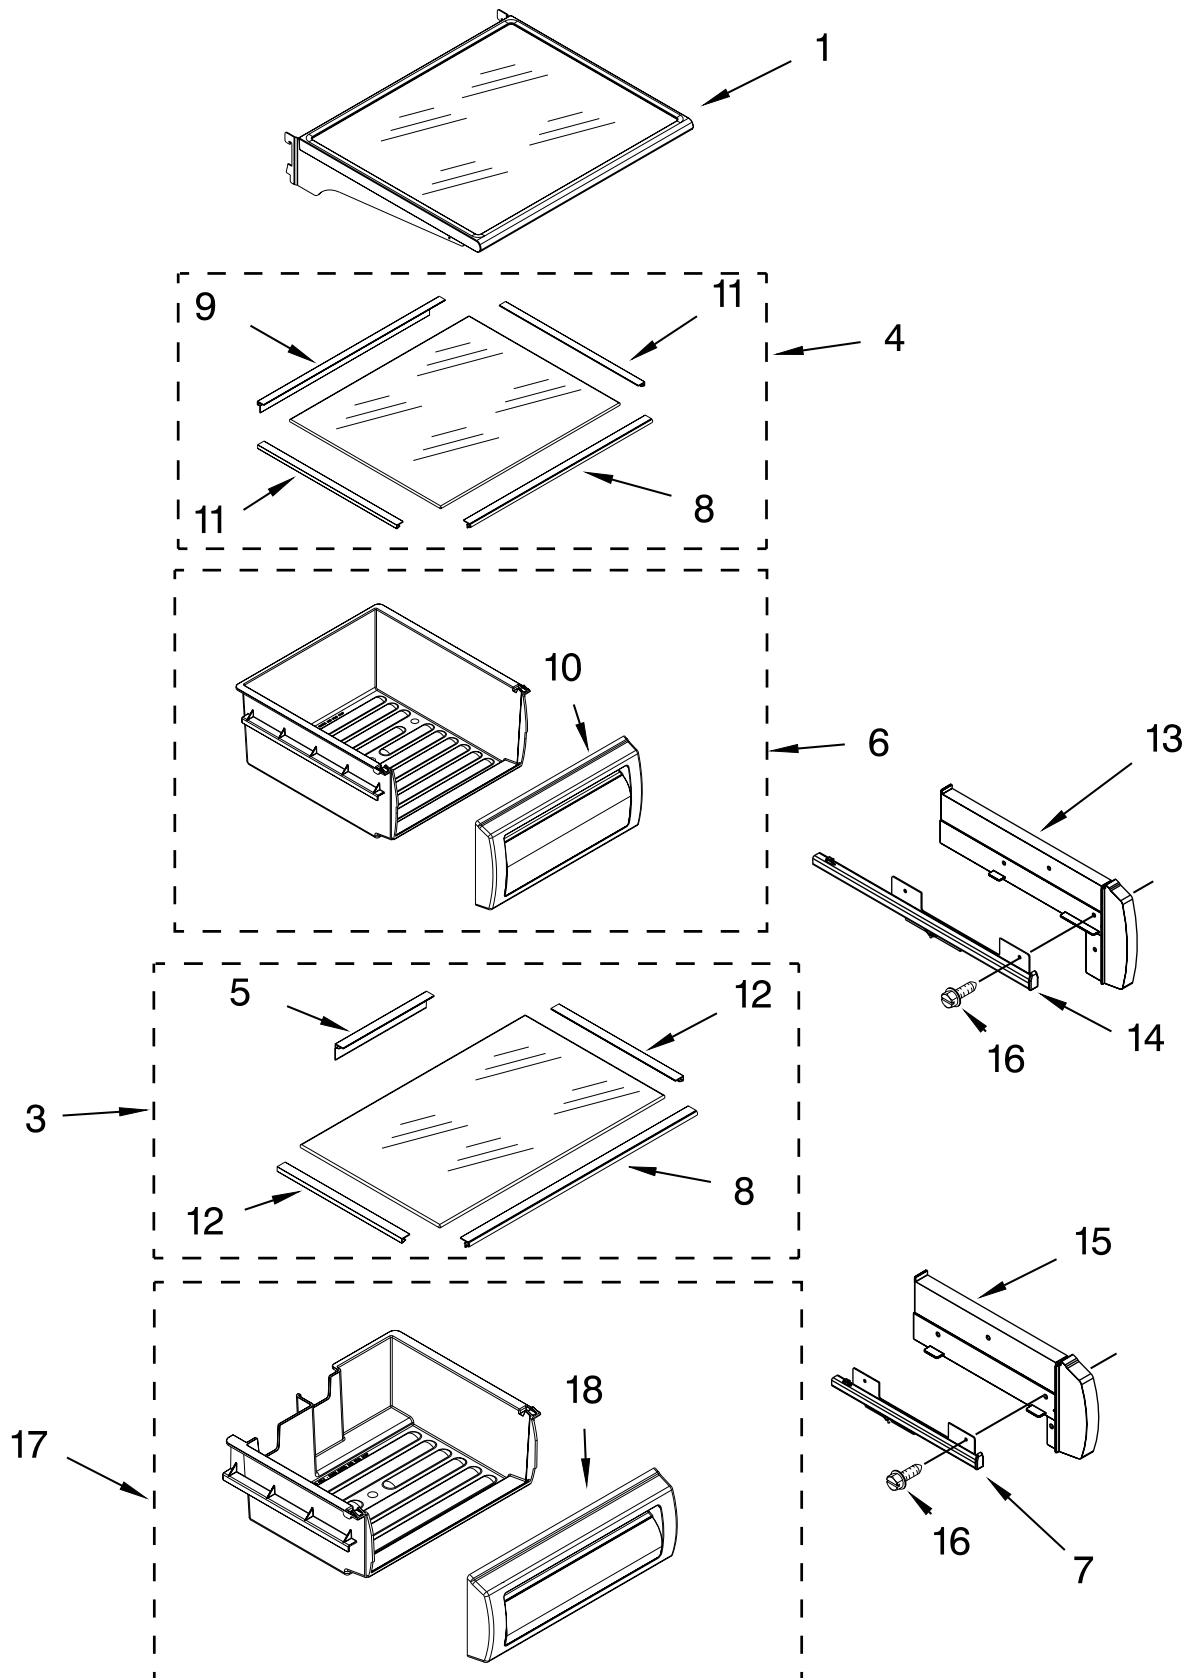

REFRIGERATOR SHELF PARTS

For Model: EF42DBSS02
(Stainless Steel)

FOR ORDERING INFORMATION REFER TO PARTS PRICE LIST

REFRIGERATOR SHELF PARTS

For Model: EF42DBSS02

(Stainless Steel)

Illus.	Part	DESCRIPTION
No.	No.	
1	W10165103	Shelf Assembly
3	W10165091	Assembly, Meat Pan Cover
4	107288	Assembly, Crisper Cover
5	2257582	Trim, Glass Rear
6	2252412	Crisper Pan (2)
7		Slide, Meat Pan
	2302954	Left Side
	2302955	Right Side
8	2302831	Trim, Glass Front
9	2256254	Trim, Glass Rear
10	2256248	Front, Crisper Pan
11	2252255	Trim, Glass Side Crisper Pan
12	2256250	Trim, Glass Side Meat Pan
13		Spacer, Crisper
	2256222	Right Side (2)
	2256223	Left Side (2)
14		Slide, Crisper
	2302956	Right Side
	2302957	Left Side
15		Spacer, Meat Pan
	2256243	Left Side
	2256244	Right Side
16		Screw
	8533929	Right Side- (8-18 x 1.375)
	8533928	Left Side- (8-18 x .750)
17	2256369	Pan Assembly Meat
18	2256366	Front, Meat Pan