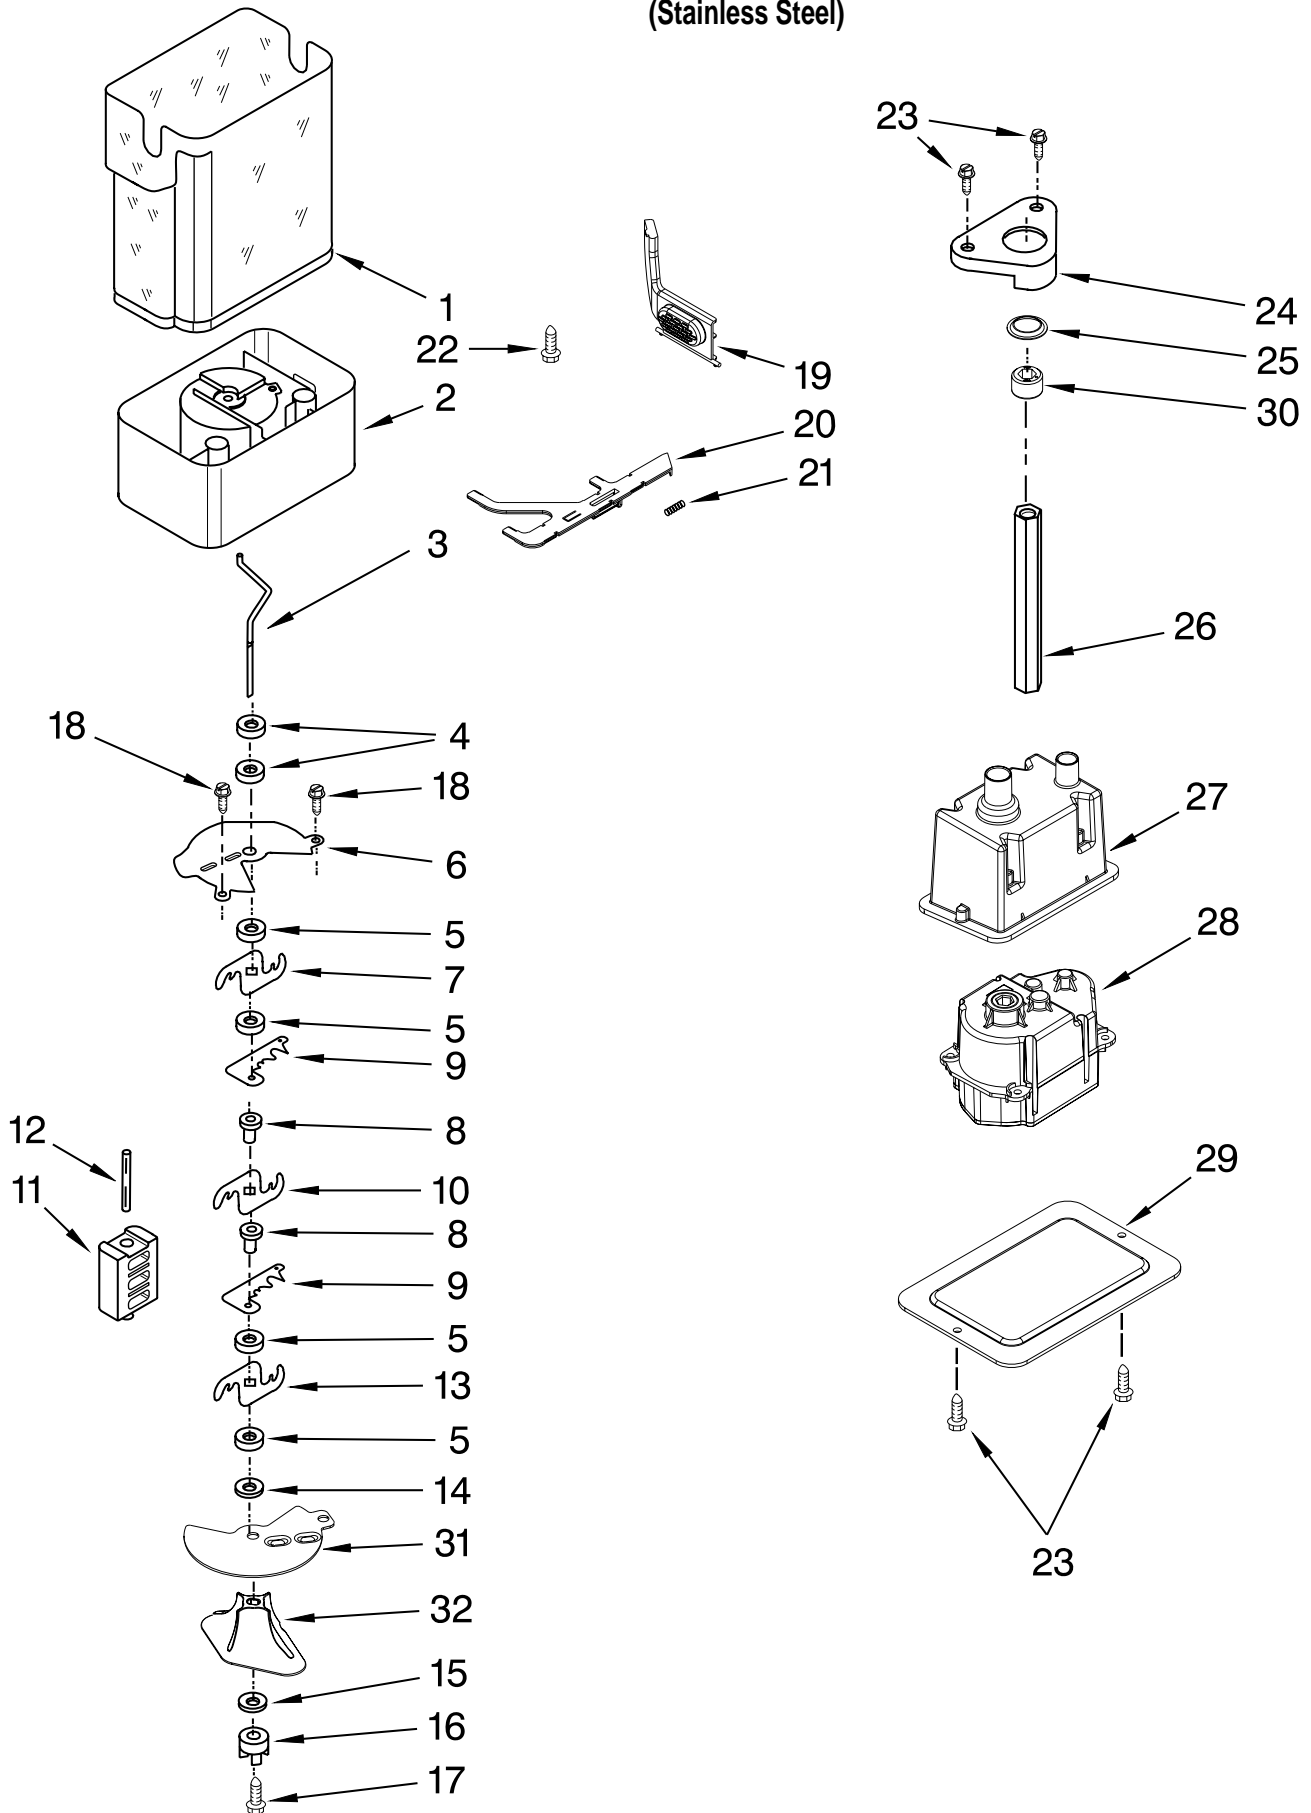

MOTOR AND ICE CONTAINER PARTS

For Model: EF42DBSS02
(Stainless Steel)

FOR ORDERING INFORMATION REFER TO PARTS PRICE LIST

MOTOR AND ICE CONTAINER PARTS

For Model: EF42DBSS02

(Stainless Steel)

Illus.	Part	
No.	No.	DESCRIPTION
1	2222965	Ice Bin
2	W10151247	Crusher Bin
3	W10140642	Auger
4	2258220	Washer, Auger
5	1119007	Spacer, Flat (6)
6	2317248	Cover, Crusher
7	W10341944	Blade, Rotary
8	1119005	Spacer, Step (2)
9	2257020	Blade, Fixed
10	W10341943	Blade, Rotary
11	2317239	Block, Blade
12	489229	Roll Pin
13	W10341942	Blade, Rotary
14	489235	Washer, Plain
15	2198661	Washer, Coupling
16	2188918	Coupling, Top
17	8281164	Screw
18	3400065	Screw
19	2266800	Button, Bin
20	W10134783	Latch, Bin
21	2198608	Spring, Latch
22	2198671	Screw (2)
23	8281163	Screw
24	2188919	Holder
25	2198628	Seal
26	2318030	Drive Shaft
27	2318011	Enclosure, Motor
28	2315546	Dispenser, Motor
29	2318028	Cover
30	2315559	Sleeve, Coupling
31	2317250	Divider-Chamber
32	2317243	Wiper
33	108810	Wiring Harness Dispenser Motor (not shown)