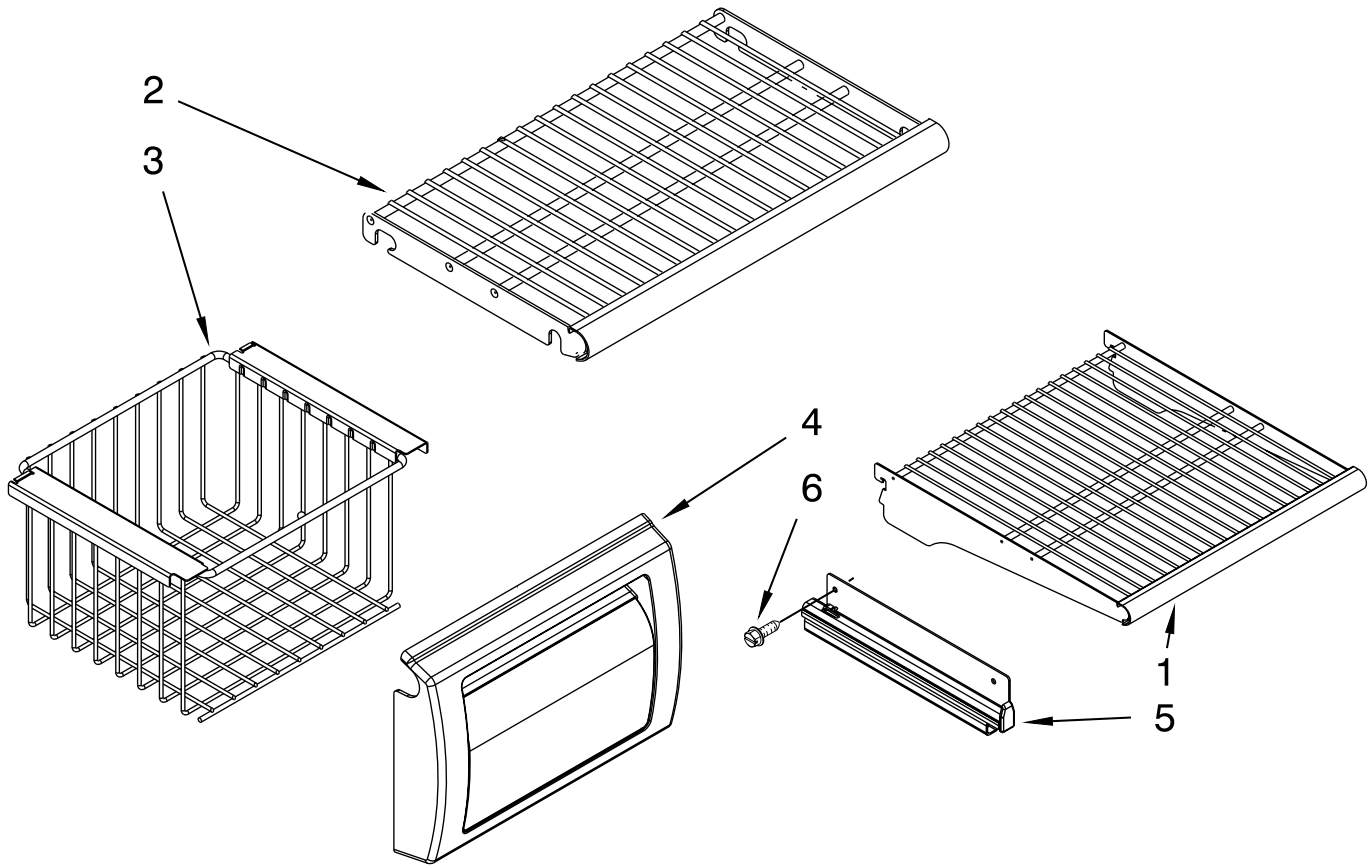

FREEZER SHELF PARTS

For Model: EF42DBSS02
(Stainless Steel)

Illus. No.	Part No.	DESCRIPTION
1	W10175905	Wire, Shelf
2	2302883	Shelf, Fixed (2)
3	2259082	Basket
4	2256270	Front, Basket
5		Slide, Basket
	2259317	Right Side
	2259318	Left Side
6	8533928	Screw

FOR ORDERING INFORMATION REFER TO PARTS PRICE LIST