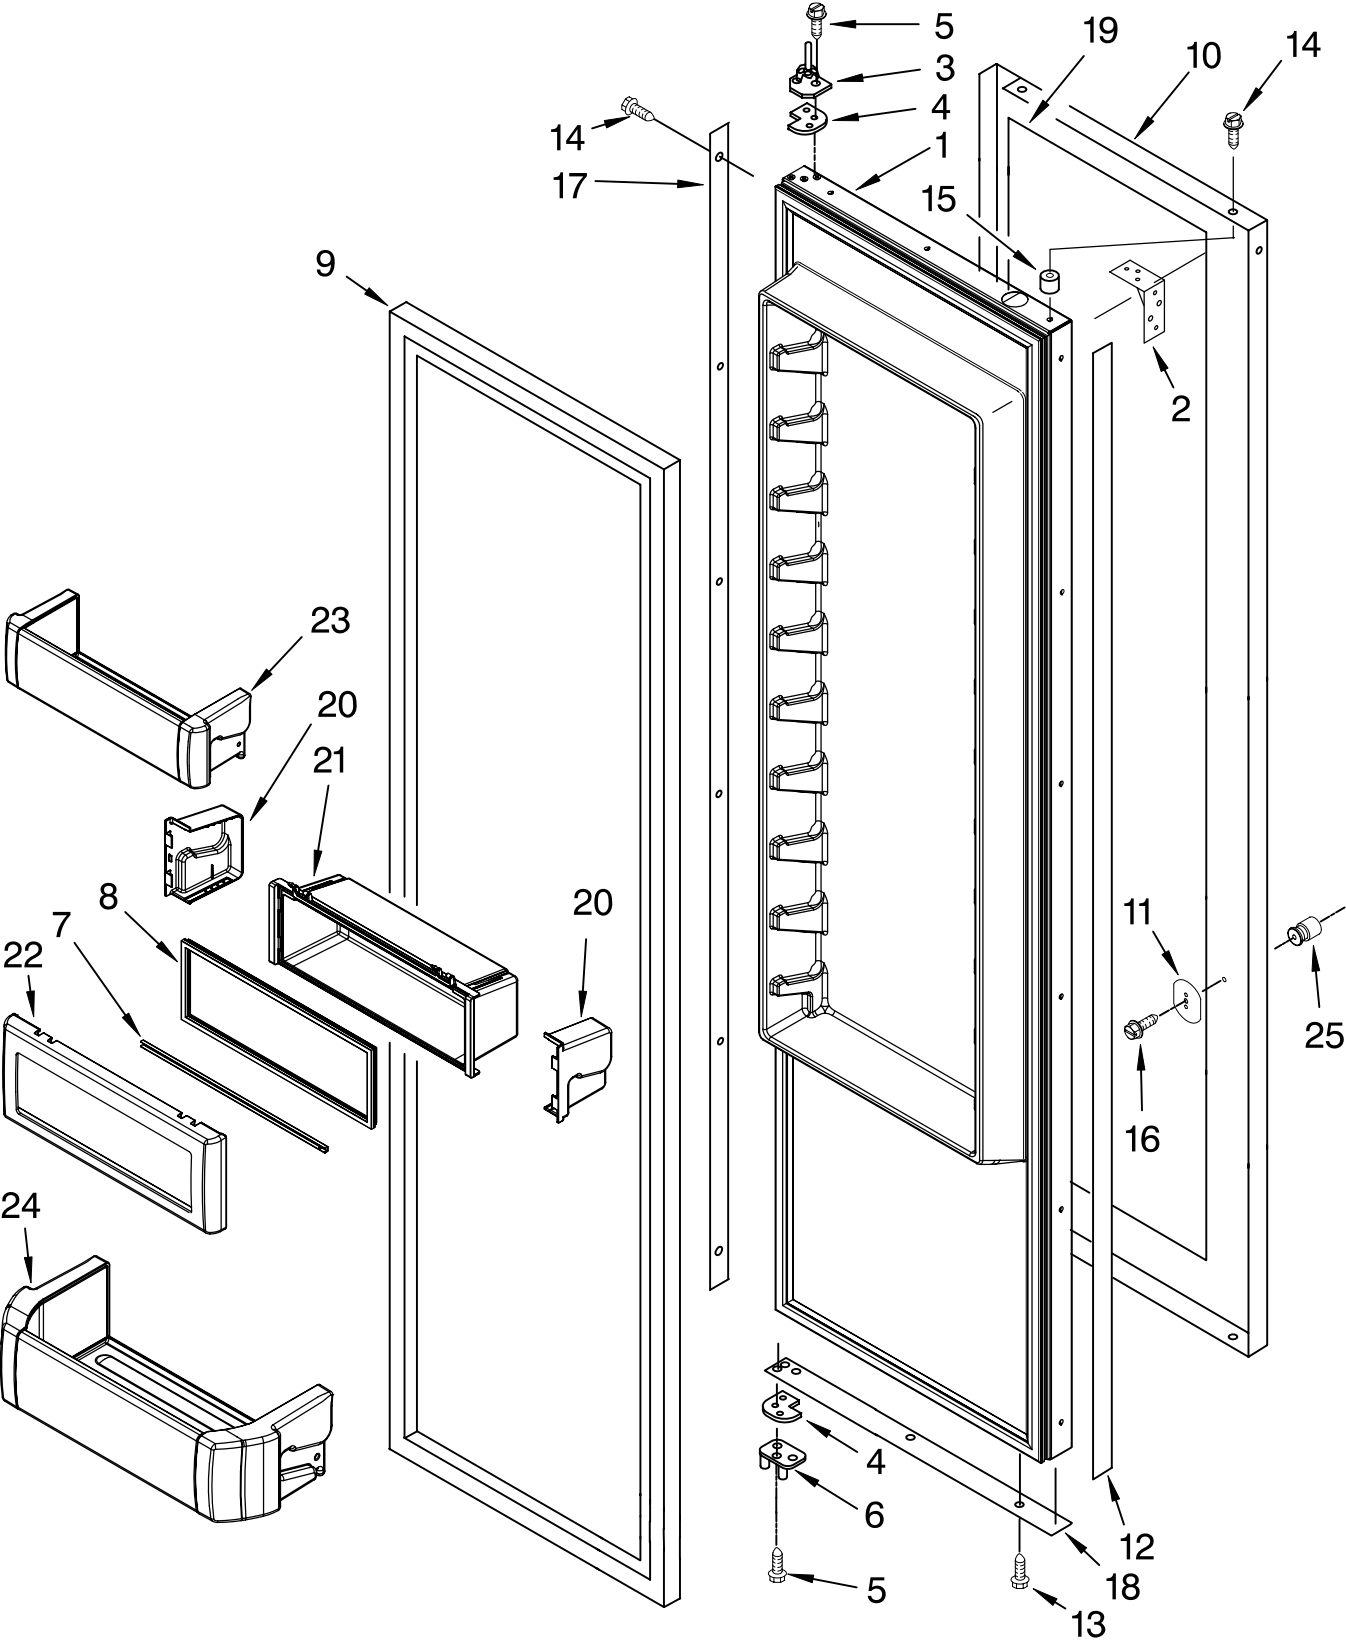

REFRIGERATOR DOOR PARTS

For Model: EF42DBSS00
(Stainless Steel)

FOR ORDERING INFORMATION REFER TO PARTS PRICE LIST

REFRIGERATOR DOOR PARTS

For Model: EF42DBSS00
(Stainless Steel)

Illus. No.	Part No.	DESCRIPTION
1	2252330	Refrigerator Door Panel (Includes Item #9)
2	2258951	Brace, Door Corner
3	2266854	Hinge Assembly, Top
4	2316804	Spacer-Door, Top & Bottom
5	489282	Screw
6	2302878	Hinge Assembly, Bottom
7	2222796	Rail, Lid
8	2222982	Gasket, Utility Bin
9	2222811	Door Gasket, Magnetic
10		Skin, Door
	W10144969	Stainless Steel
11	W10127710	Plate, Door Handle (4)
12		Spacer, Door-Skin (Handle Side)
	2309060	For Stainless Steel Model
13	488568	Screw
14		Screw, 8-15 x .500
	8281250	Stainless Steel
15	2005433	Spacer, Door-Skin (Top)
16	308544	Screw, Handle
17	2005030	Spacer, Door-Skin (Hinge Side)
18	2004934	Spacer, Door-Skin (Bottom)
19	2005326	Filler, Door
20		End Cap
	2222919	Right Side
	2222920	Left Side
21	2222922	Bin, Utility Center
22	2257616	Door, Utility Bin
23	2222773	Bin, Door (3)
24	2222770	Bin, Door
25	W10153450	Stud, Handle (4)

FOR ORDERING INFORMATION REFER TO PARTS PRICE LIST