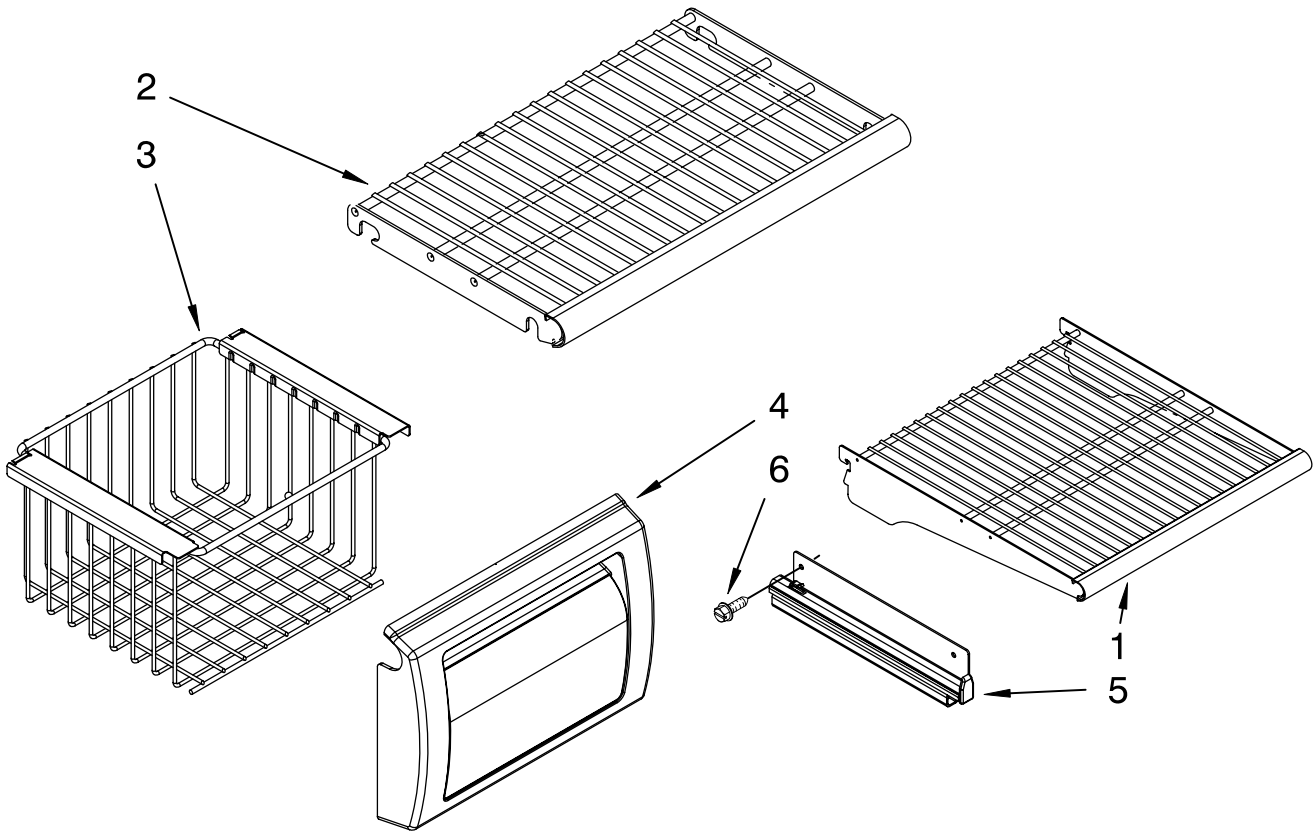

FOR ORDERING INFORMATION REFER TO PARTS PRICE LIST

CABINET TRIM PARTS

For Model: EF42DBSS00
(Stainless Steel)

Illus. No.	Part No.	DESCRIPTION
1		Cabinet, Trim (Right Side)
	W10132472	Stainless Steel
2		Screw
	1163283	Stainless Steel
3	2316687	Cabinet, Trim (Bottom)
4	486194	Screw
5	2314017	Cabinet, Trim Top
6		Cabinet Trim (Left Side)
	W10132541	Stainless Steel
7	W10121451	Nutsert (4)
8	2005925	Seal-Trim, Side
9	489464	Screw

FOR ORDERING INFORMATION REFER TO PARTS PRICE LIST

FREEZER SHELF PARTS

For Model: EF42DBSS00
(Stainless Steel)

Illus. No.	Part No.	DESCRIPTION
1	2302868	Wire, Shelf
2	2302883	Shelf, Fixed (2)
3	2259082	Basket
4	2256270	Front, Basket
5	2259317	Slide, Basket Right Side
	2259318	Left Side
6	8533928	Screw