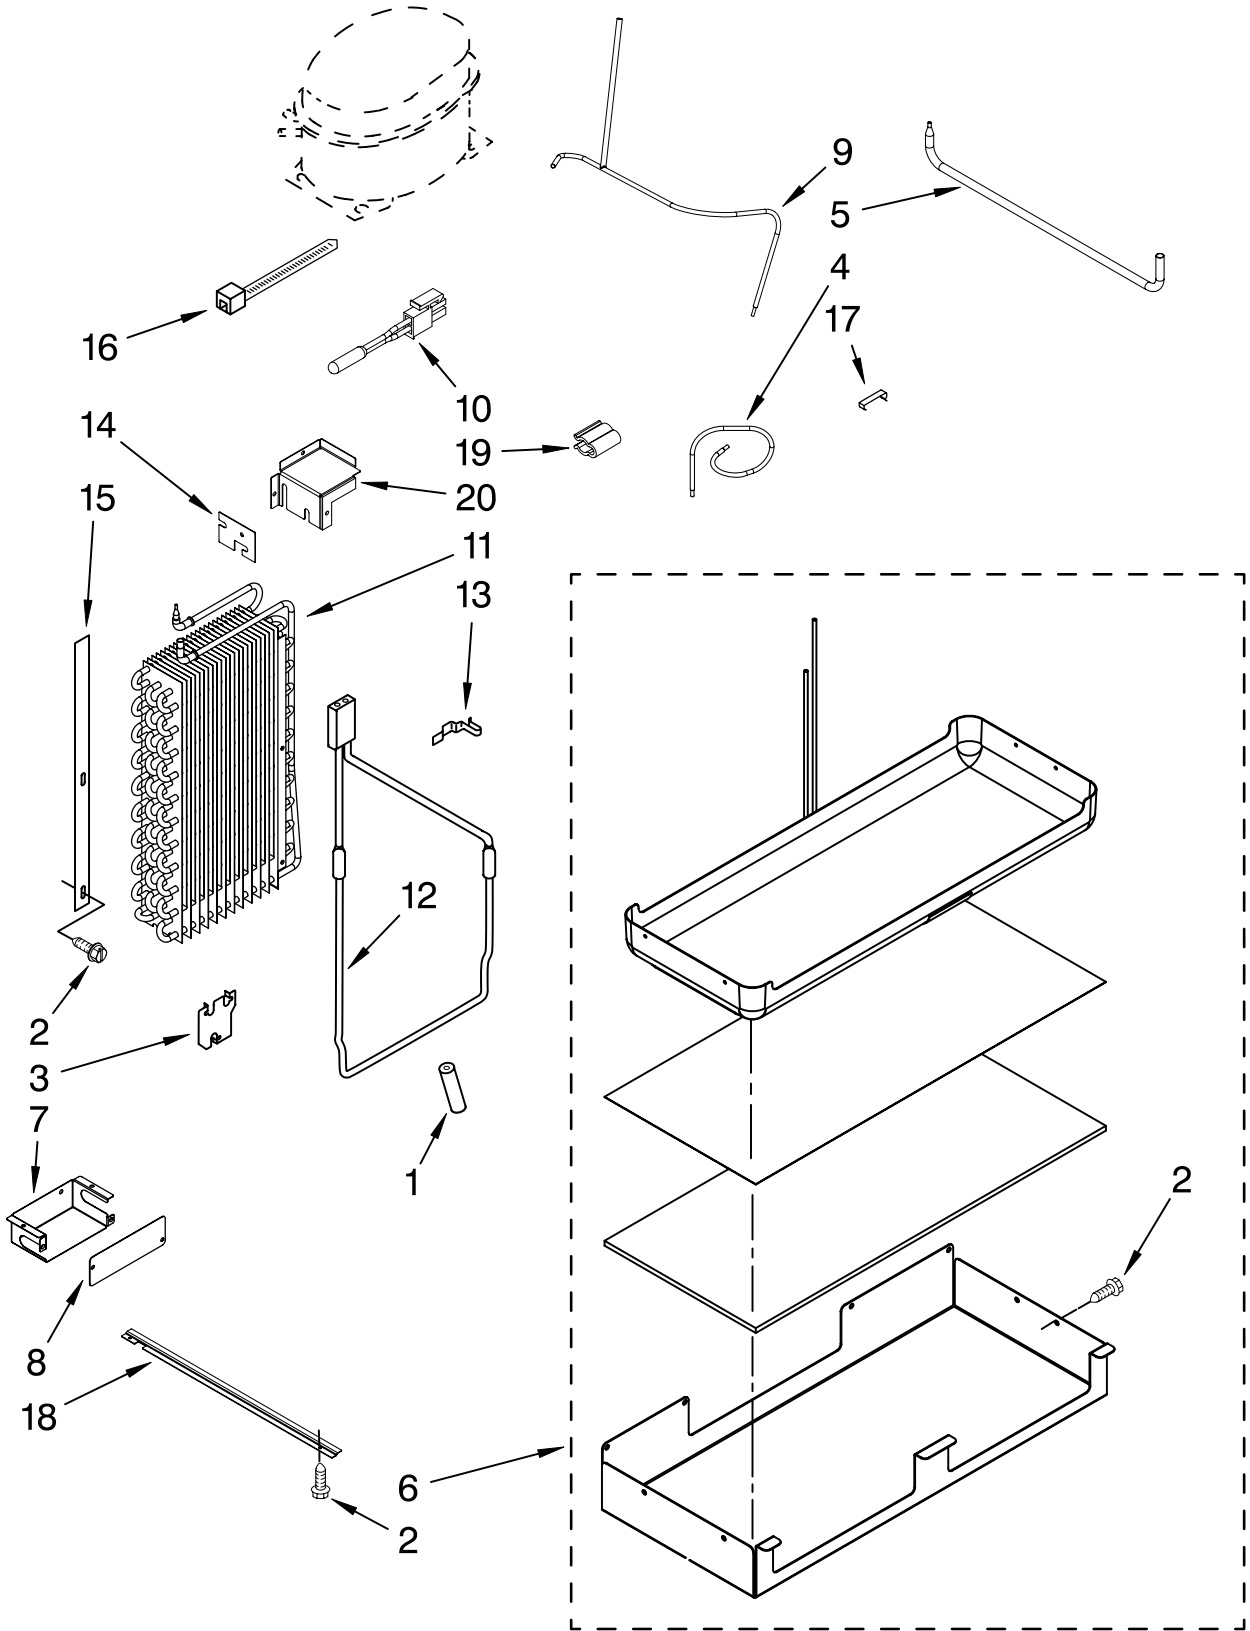

LOWER UNIT AND TUBE PARTS

For Model: EF42DBSS00
(Stainless Steel)

FOR ORDERING INFORMATION REFER TO PARTS PRICE LIST

LOWER UNIT AND TUBE PARTS

For Model: EF42DBSS00
(Stainless Steel)

Illus.	Part	
No.	No.	DESCRIPTION
1	2215648	Dampener
2	486194	Screw
3	W10157752	Bracket
4	2309076	Suction Tube
5	2309070	Tube, Connect (Drier/Restrictor)
6	2320615	Drain Pan Assy.
7	W10151288	Cover, Wiring
8	W10153595	Cover, Box
9	W10121371	Tube, Discharge
10	2188820	Thermistor
11	2306093	Evaporator
12	W10140161	Heater, Defrost
13	1113048	Clamp, Heater (2)
14	W10139908	Cover Seal, Evaporator Tubes
15	2220832	Gasket, Evaporator
16	2155774	Wire Tie
17	W10169509	Clip, Heat Exchanger
18	2320554	Support, Drain Pan
19	9791833	Clip, Thermistor
20	W10160981	Bracket Assembly, Air Return

FOR ORDERING INFORMATION REFER TO PARTS PRICE LIST