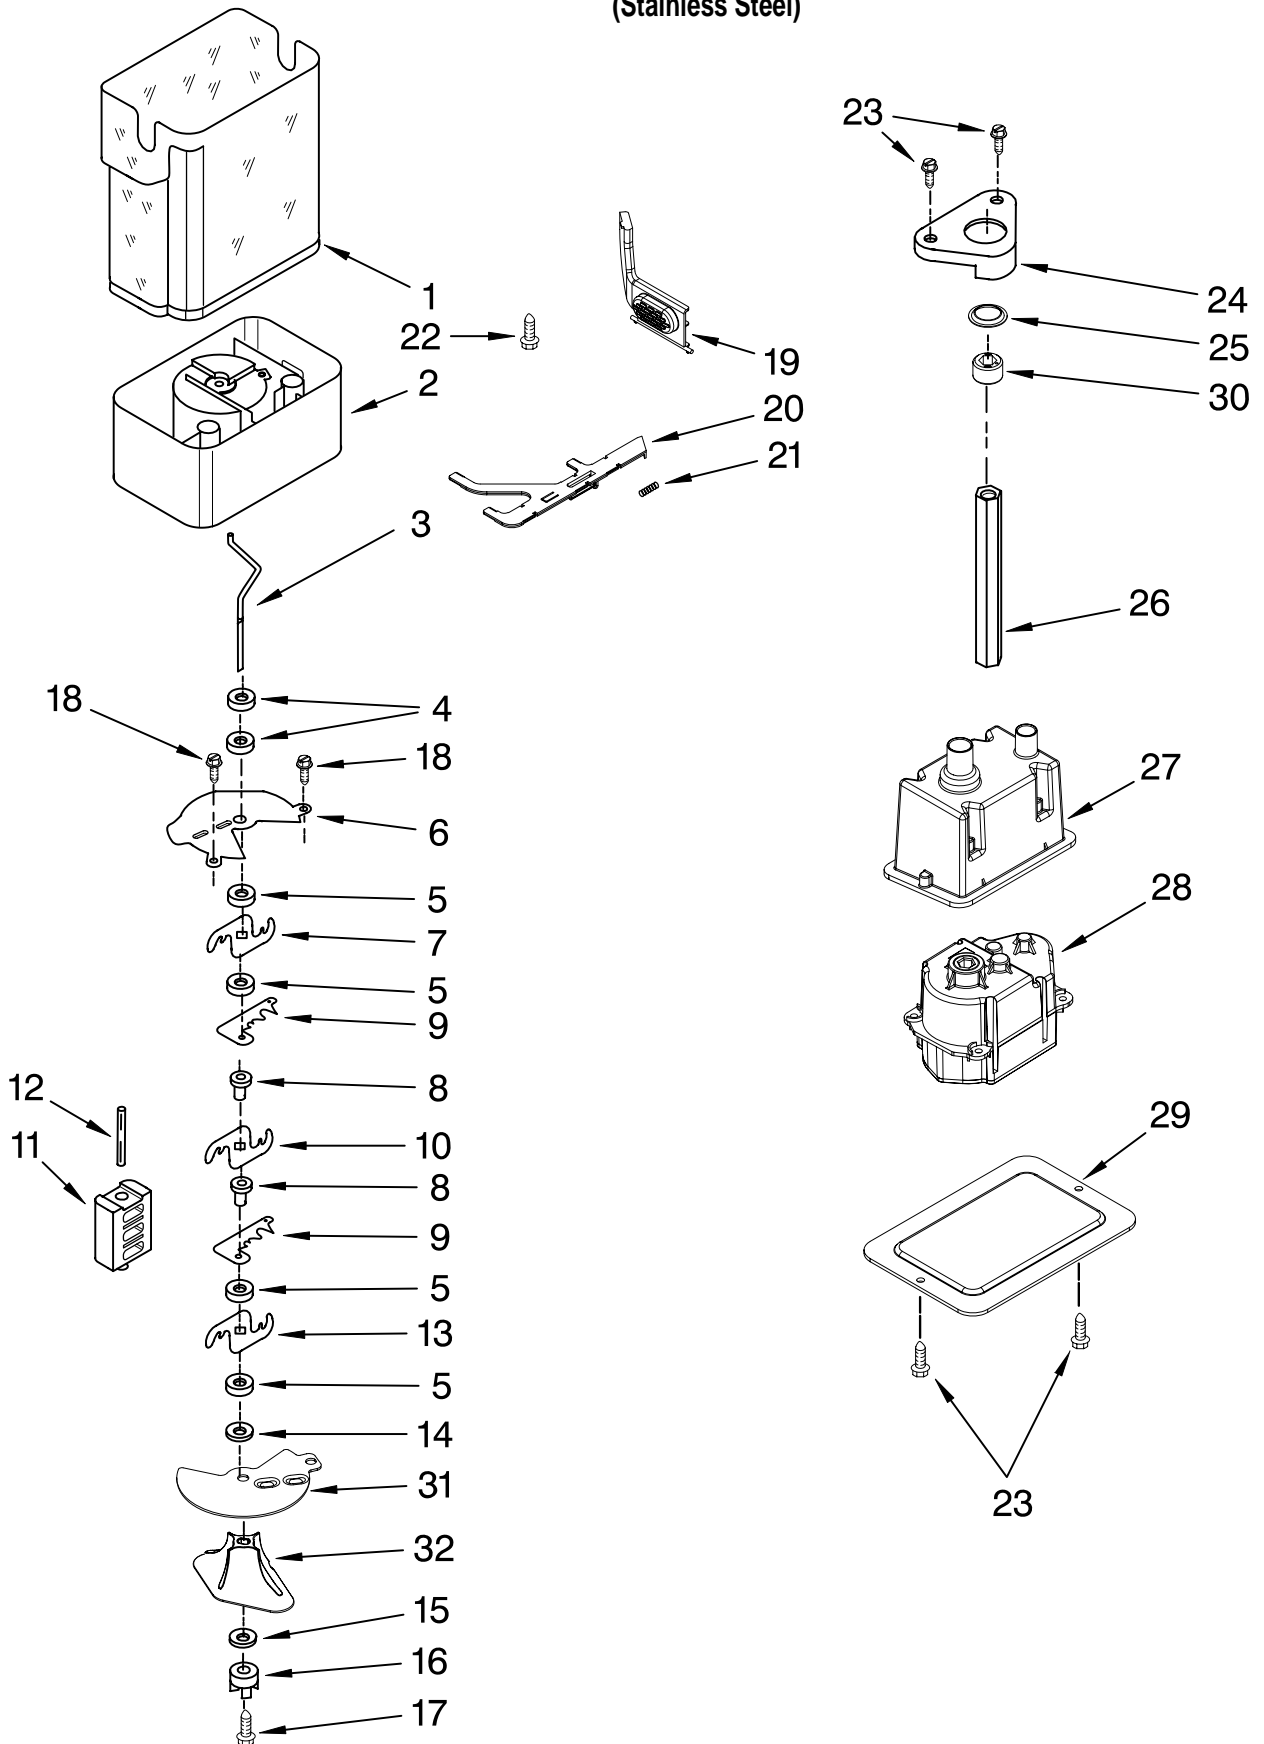

MOTOR AND ICE CONTAINER PARTS

For Model: EF42DBSS00
(Stainless Steel)

FOR ORDERING INFORMATION REFER TO PARTS PRICE LIST

MOTOR AND ICE CONTAINER PARTS

For Model: EF42DBSS00
(Stainless Steel)

Illus. No.	Part No.	DESCRIPTION
1	2222965	Ice Bin
2	W10151247	Crusher Bin
3	W10140642	Auger
4	2258220	Washer, Auger
5	1119007	Spacer, Flat (6)
6	2317248	Cover, Crusher
7	2257024	Blade, Rotary
8	1119005	Spacer, Step (2)
9	2257020	Blade, Fixed
10	2257023	Blade, Rotary
11	2317239	Block, Blade
12	489229	Roll Pin
13	2257022	Blade, Rotary
14	489235	Washer, Plain
15	2198661	Washer, Coupling
16	2188918	Coupling, Top
17	8281164	Screw
18	3400065	Screw
19	2266800	Button, Bin
20	W10134783	Latch, Bin
21	2198608	Spring, Latch
22	2198671	Screw (2)
23	8281163	Screw
24	2188919	Holder
25	2198628	Seal
26	2318030	Drive Shaft
27	2318011	Enclosure, Motor
28	2315546	Dispenser, Motor
29	2318028	Cover
30	2315559	Sleeve, Coupling
31	2317250	Divider-Chamber
32	2317243	Wiper
33	108810	Wiring Harness Dispenser Motor (not shown)

FOR ORDERING INFORMATION REFER TO PARTS PRICE LIST