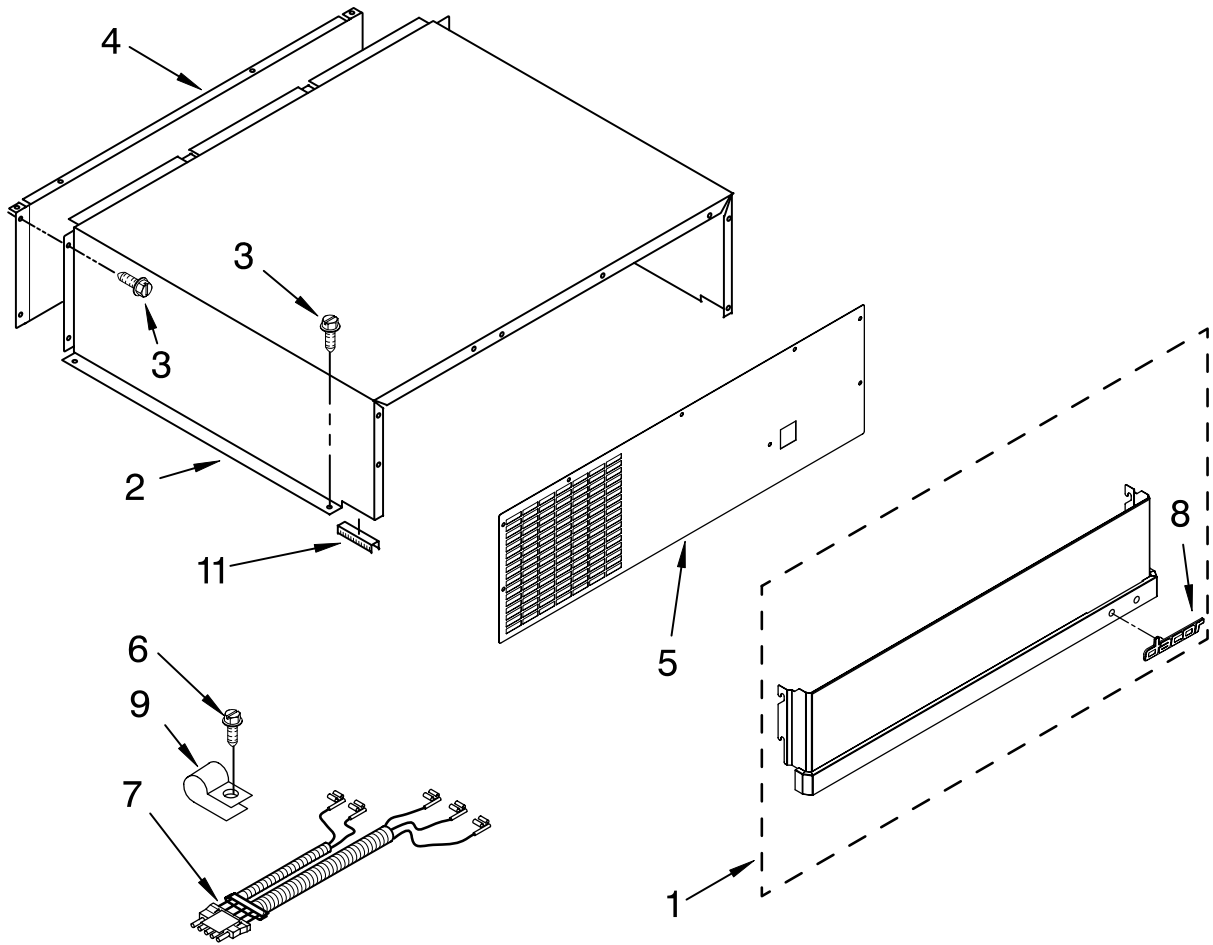

Illus. No.	Part No.	DESCRIPTION
1		Liner (Not A Serviceable Part)
2	2306010	Thermistor
3	2208970	Air Duct
4	2259077	Ladder, Shelf (2)
5	520965	Screw Support, Ladder (8)
6	2006475	Screw
7	487539	Screw
8	2302937	Thermistor
9	2302986	Lid, Meat Pan Baffle
10	W10169528	Baffle Control Assembly
11	2171846	Release Valve
12	2310205	Jumper, Air Baffle
13	488357	Screw
14	486194	Screw
15	2221296	Air Baffle Assembly
16	2327509	Reservoir
17	488280	Screw
18	2309222	Diffuser Assembly
19	2317105	Cover, Thermistor
20	2188820	Thermistor
21	2302992	Spacer, Air- Baffle
22	2309087	Cover, Diffuser
23	2259412	Seal, Air Duct (Round Hole)
24	2259398	Seal, Air Duct (Square Hole)
25	2003577	Guard, Return Air
26	W10159487	Diverter, Crisper Cover

FOR ORDERING INFORMATION REFER TO PARTS PRICE LIST

CONTROL PANEL PARTS

For Model: EF42DBSS00
(Stainless Steel)

Illus. No.	Part No.	DESCRIPTION
1	105679	Control Box
2	2215670	Insert, Control Box
3	2310197	Wire, Jumper
4	106428	Circuit Board, Housing Control
5	2221121	Support, Control Box
6	487539	Screw (2)
7	W10151210	Display, Ingredient Care Center
8	2162085	Socket, Light
9	2255743	Light Bulb (2)
10	8281185	Screw
11	W10165030	Overlay, Control Box
12	2302717	Shield, Light
13	486194	Screw

FOR ORDERING INFORMATION REFER TO PARTS PRICE LIST

TOP GRILLE AND UNIT COVER PARTS

For Model: EF42DBSS00
(Stainless Steel)

Illus. No.	Part No.	DESCRIPTION
1		Panel, Decorative Assembly Stainless Steel
2	W10161693	Cover, Unit
3	486194	Screw
4	2256466	Back Panel
5	W10121229	Cover, Unit Front
6	487415	Screw
7	2310194	Wire Assembly RC/FC Light Switch
8	12989001	Badge, Dacor
9	489348	Clamp
11	2215910	Grommet-Flexible