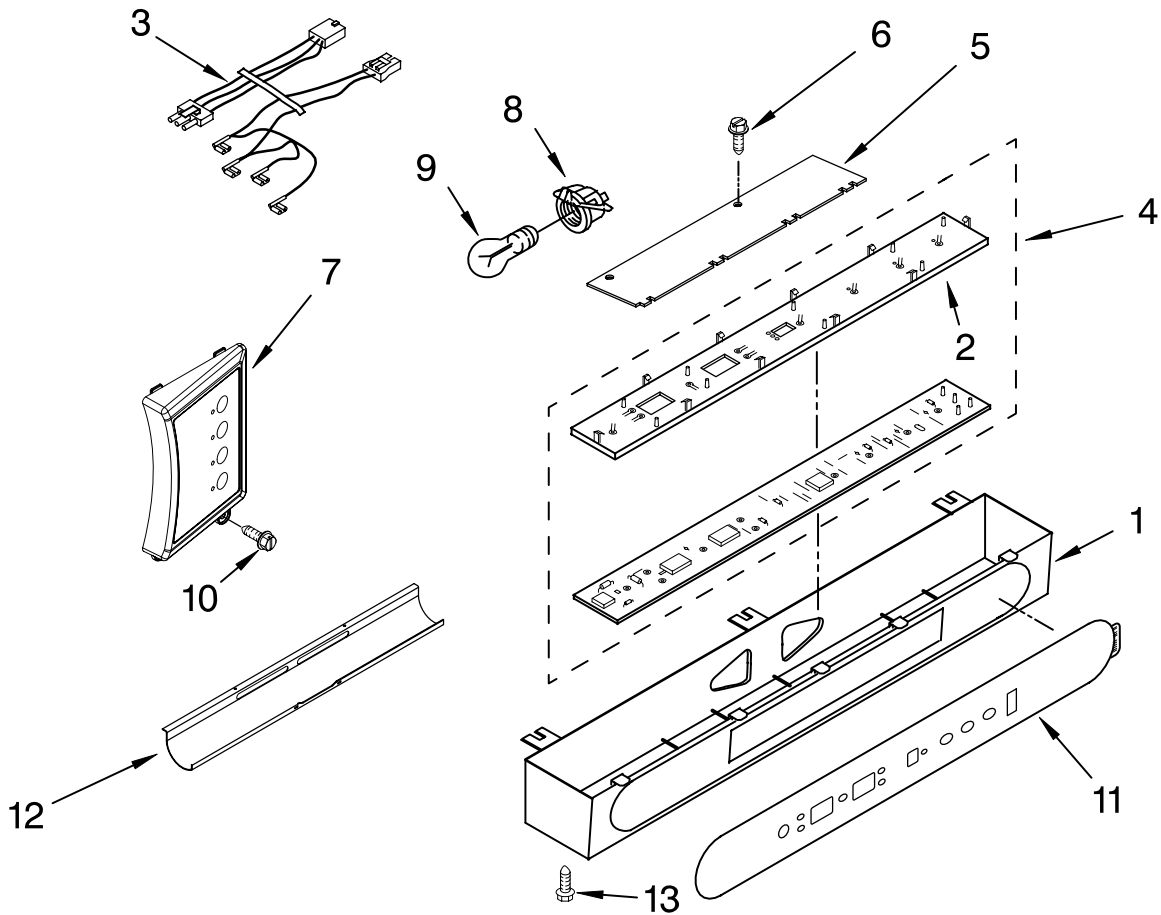

CONTROL PANEL PARTS

For Model: EF42DBSS00
(Stainless Steel)

Illus. No.	Part No.	DESCRIPTION
1	105679	Control Box
2	2215670	Insert, Control Box
3	2310197	Wire, Jumper
4	106428	Circuit Board, Housing Control
5	2221121	Support, Control Box
6	487539	Screw (2)
7	W10151210	Display, Ingredient Care Center
8	2162085	Socket, Light
9	2255743	Light Bulb (2)
10	8281185	Screw
11	W10165030	Overlay, Control Box
12	2302717	Shield, Light
13	486194	Screw

FOR ORDERING INFORMATION REFER TO PARTS PRICE LIST