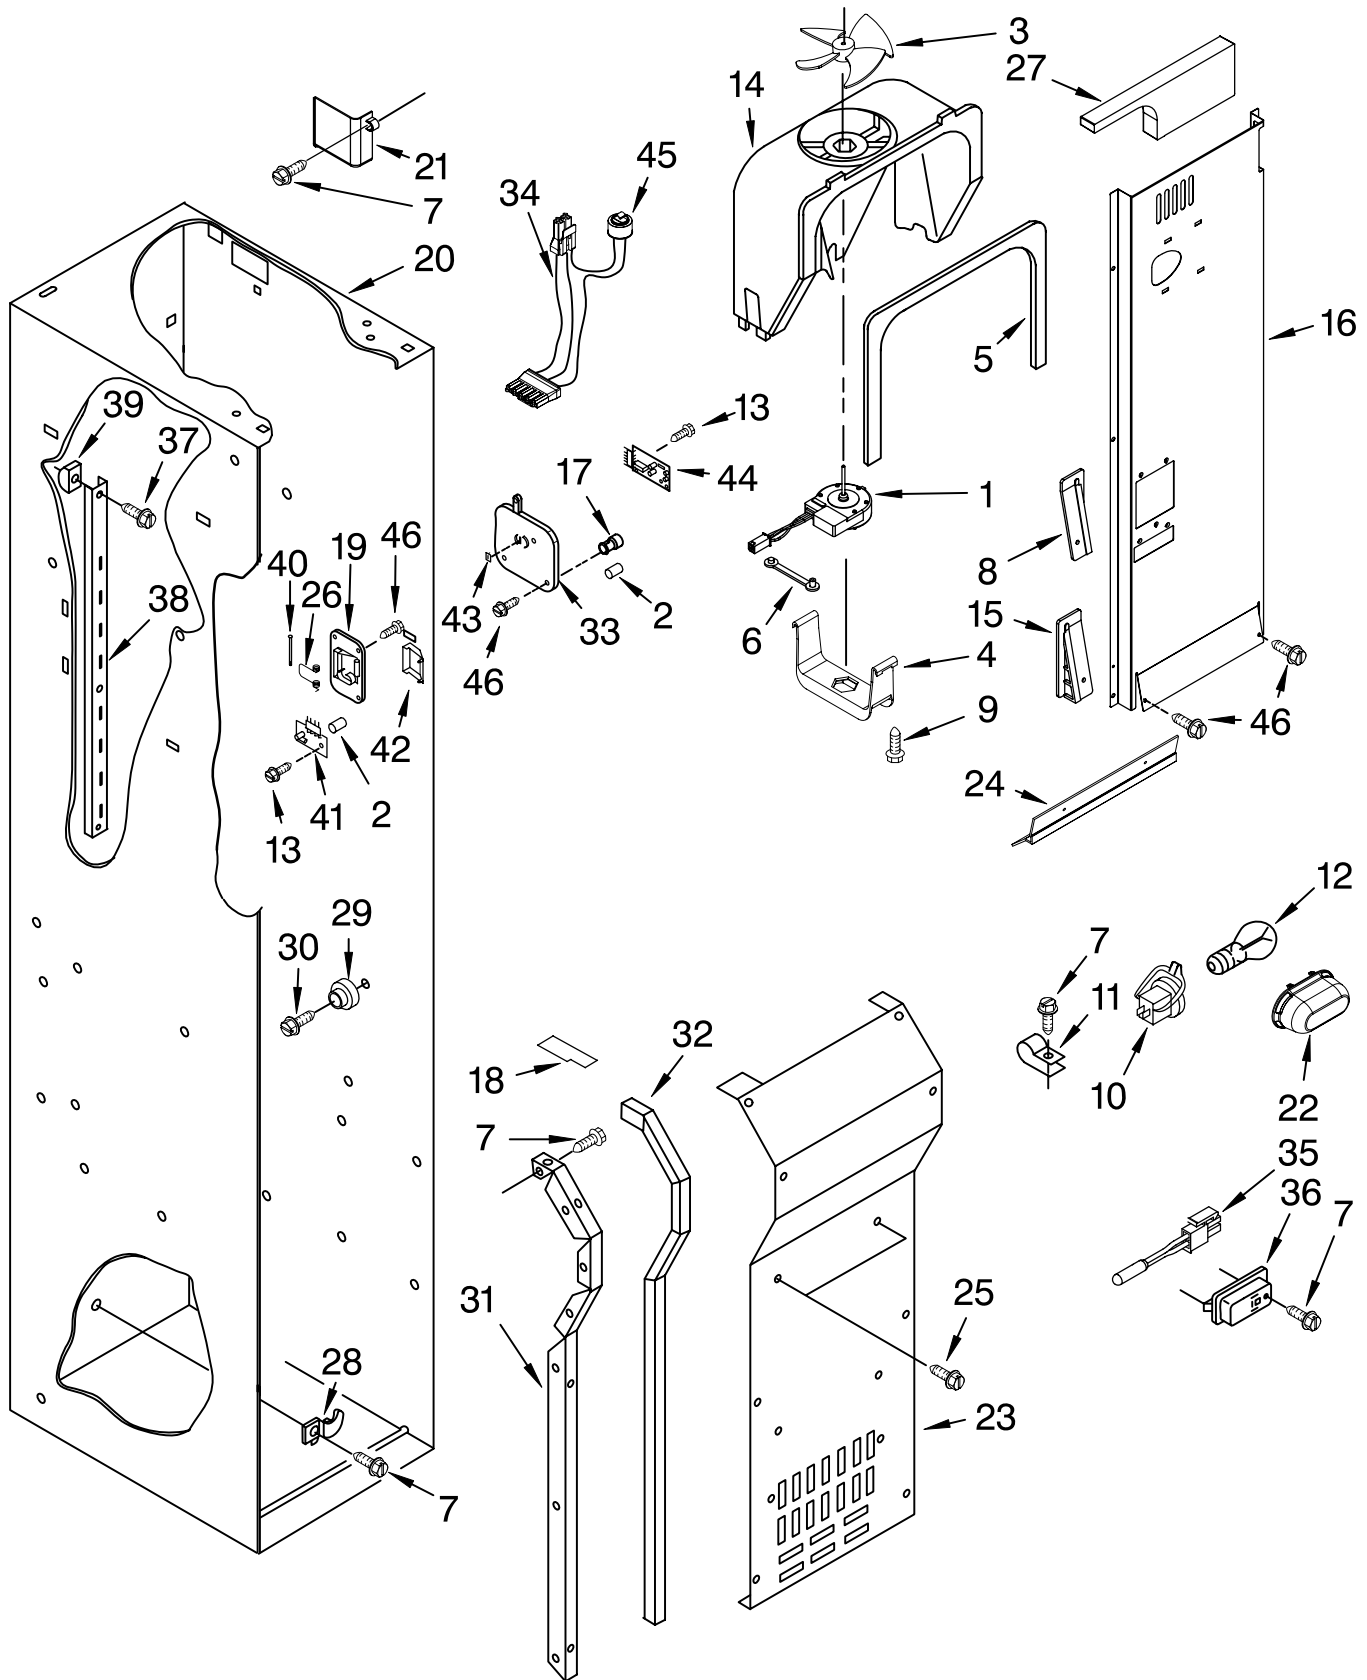

FREEZER LINER AND AIR FLOW PARTS

For Model: EF42DBSS00
(Stainless Steel)

FOR ORDERING INFORMATION REFER TO PARTS PRICE LIST

FREEZER LINER AND AIR FLOW PARTS

For Model: EF42DBSS00
(Stainless Steel)

Illus. No.	Part No.	DESCRIPTION	Illus. No.	Part No.	DESCRIPTION	Illus. No.	Part No.	DESCRIPTION
1	2259385	Fan Motor	18		Block, Fan Scroll	32	2220904	Gasket (2)
2	2198665	Tube, P.C. Board		2209480	Right			Evaporator Cover
3	2169142	Fan Blade		2209066	Left	33	W10151208	Cover, Receiver
4	2223733	Retainer, Fan Motor	19	W10151205	Cover, Emitter	34	W10139189	Harness, Evap Fan (Includes Item 55)
5	2302817	Gasket, Cover	20		Liner (Not A Serviceable Part)	35	2306010	Thermistor
6	2223986	Grommet	21	2259025	Cover, Air Outlet	36	2317105	Cover, Thermistor
7	486194	Screw	22	2307751	Light Shield	37	2006475	Screw
8	2259464	Wedge, Air Duct	23	W10158003	Cover, Evaporator	38	2259032	Ladder, Shelf
9	488500	Screw, Ground	24	2302850	Support, Air Duct	39	2259445	Support, Screw
10	2223857	Socket, Light (2)	25	487539	Screw	40	2198634	Pin
11	488937	Clamp, Nylon	26	2198635	Spring	41	2220398	P.C. Board
12	2326255	Light Bulb	27	2309283	Deflector, Air Duct	42	2198633	Flipper
13	489214	Screw	28	1112260	Support, Evaporator	43	2315398	Slide, Icemaker Shut Off
14	2182120	Scroll, Fan	29	2196483	Shelf, Stud (20)	44	2255114	P.C. Board, Receiver
15	2259465	Wedge, Air Duct	30	8281158	Screw	45	W10160570	Defrost, Bi-Metal
16	2307774	Air Duct	31		Evaporator, Cover Rail	46	8281185	Screw
17	2198643	Lens		2221107	Left Side			
				2259355	Right Side			

FOR ORDERING INFORMATION REFER TO PARTS PRICE LIST