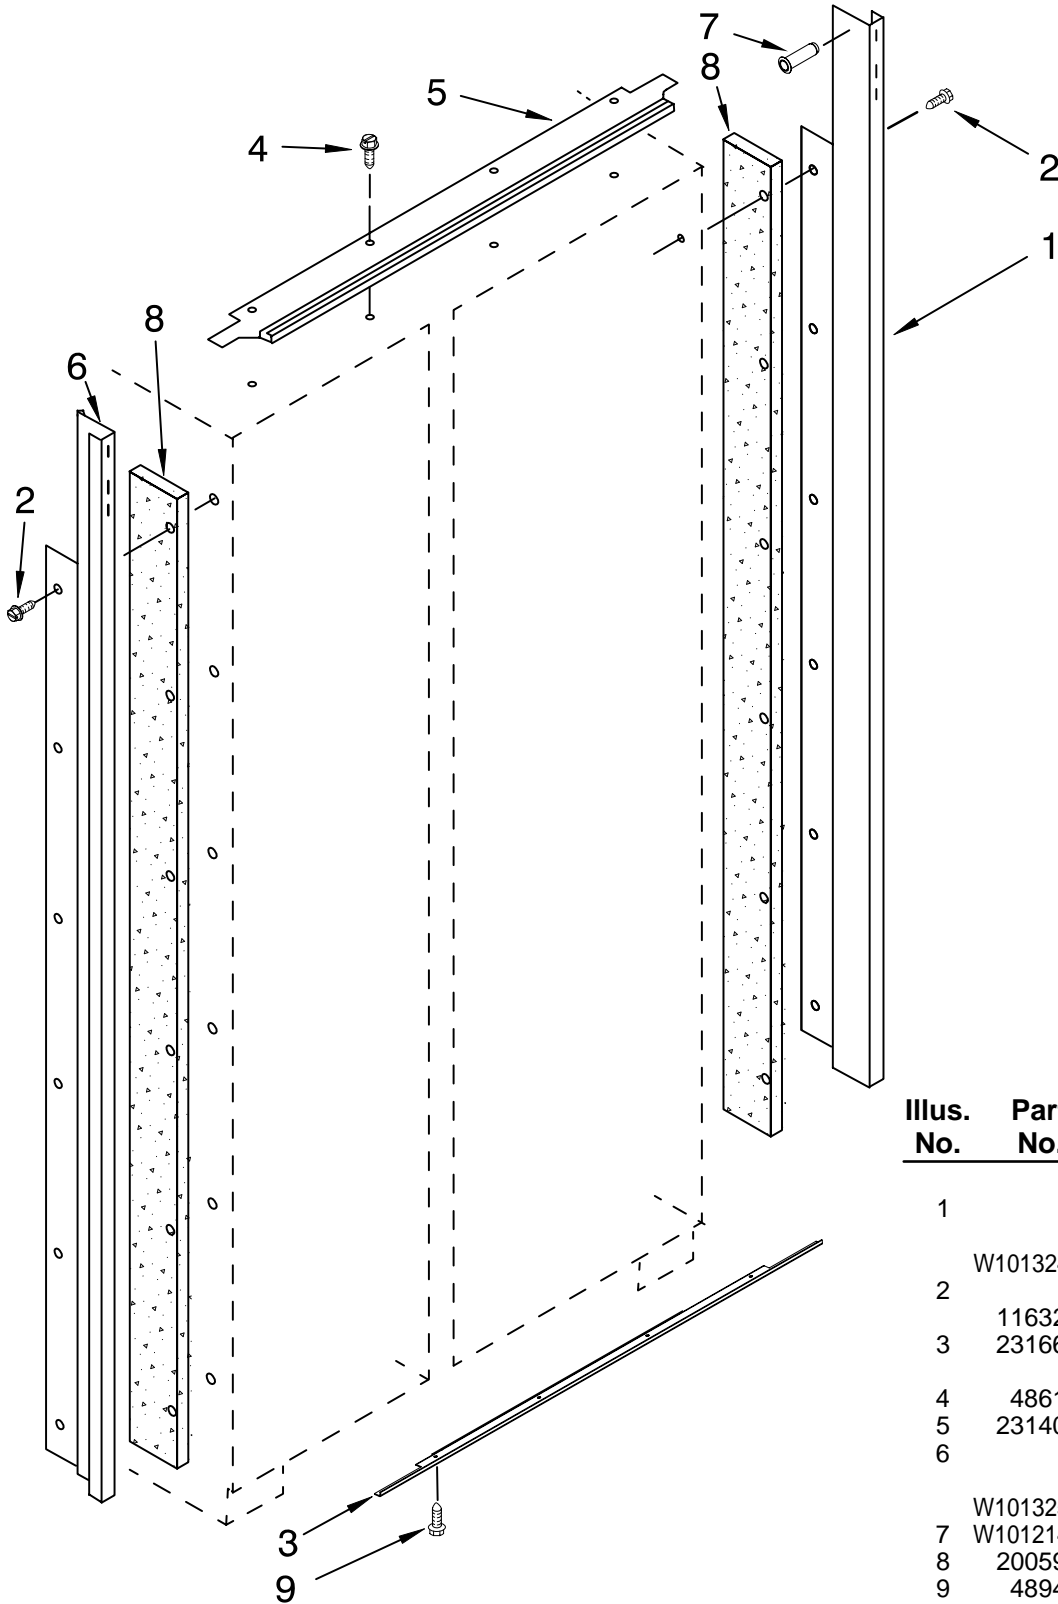

FOR ORDERING INFORMATION REFER TO PARTS PRICE LIST

CABINET TRIM PARTS

For Model: EF42DBSS00
(Stainless Steel)

Illus. No.	Part No.	DESCRIPTION
1		Cabinet, Trim (Right Side)
	W10132472	Stainless Steel
2		Screw
	1163283	Stainless Steel
3	2316687	Cabinet, Trim (Bottom)
4	486194	Screw
5	2314017	Cabinet, Trim Top
6		Cabinet Trim (Left Side)
	W10132541	Stainless Steel
7	W10121451	Nutsert (4)
8	2005925	Seal-Trim, Side
9	489464	Screw

FOR ORDERING INFORMATION REFER TO PARTS PRICE LIST

FREEZER SHELF PARTS

For Model: EF42DBSS00
(Stainless Steel)

Illus. No.	Part No.	DESCRIPTION
1	2302868	Wire, Shelf
2	2302883	Shelf, Fixed (2)
3	2259082	Basket
4	2256270	Front, Basket
5	2259317	Slide, Basket Right Side
	2259318	Left Side
6	8533928	Screw