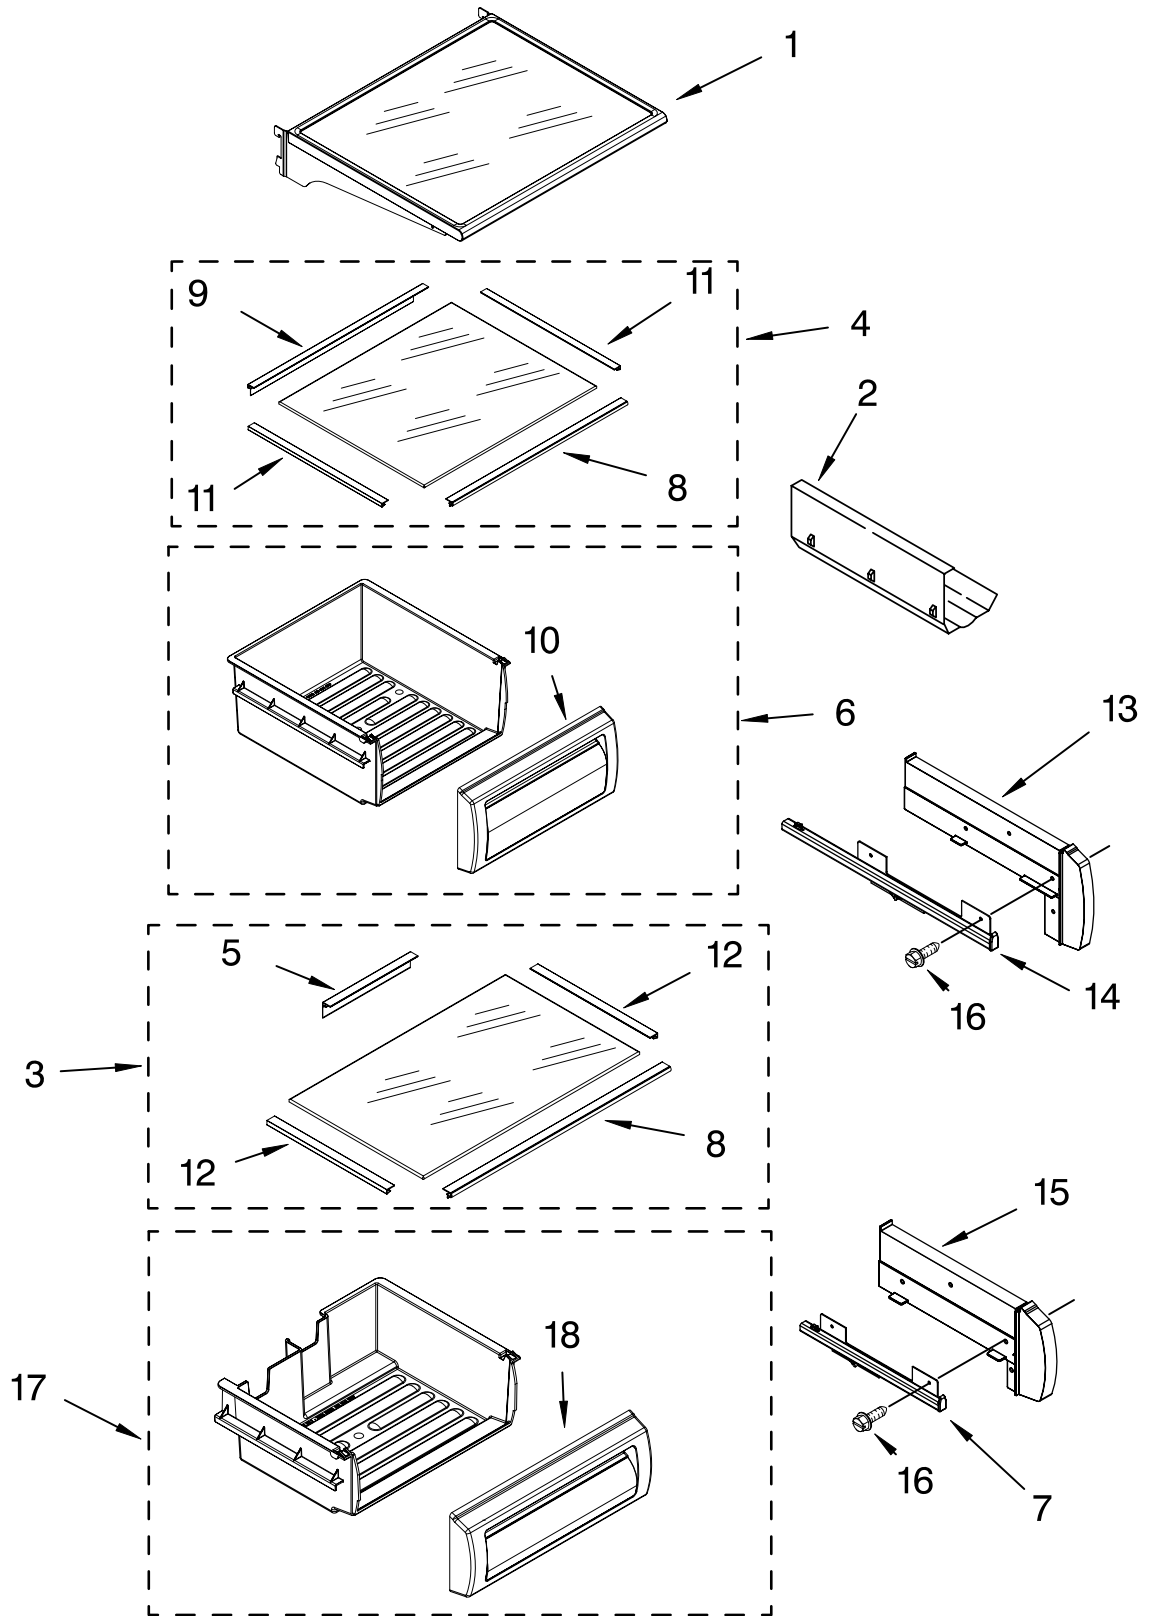

REFRIGERATOR SHELF PARTS

For Model: EF42DBSS00
(Stainless Steel)

FOR ORDERING INFORMATION REFER TO PARTS PRICE LIST

REFRIGERATOR SHELF PARTS

For Model: EF42DBSS00
(Stainless Steel)

Illus. No.	Part No.	DESCRIPTION
1	W10165103	Shelf Assembly
2	2179404	Rack, Wine
3	W10165091	Assembly, Meat Pan Cover
4	W10165085	Assembly, Crisper Cover
5	2257582	Trim, Glass Rear
6	2252412	Crisper Pan (2)
7		Slide, Meat Pan
	2302954	Left Side
	2302955	Right Side
8	2302831	Trim, Glass Front
9	2256254	Trim, Glass Rear
10	2256248	Front, Crisper Pan
11	2252255	Trim, Glass Side Crisper Pan
12	2256250	Trim, Glass Side Meat Pan
13		Spacer, Crisper
	2256222	Right Side (2)
	2256223	Left Side (2)
14		Slide, Crisper
	2302956	Right Side
	2302957	Left Side
15		Spacer, Meat Pan
	2256243	Left Side
	2256244	Right Side
16		Screw
	8533929	Right Side— (8-18 x 1.375)
	8533928	Left Side— (8-18 x .750)
17	2256369	Pan Assembly Meat
18	2256366	Front, Meat Pan