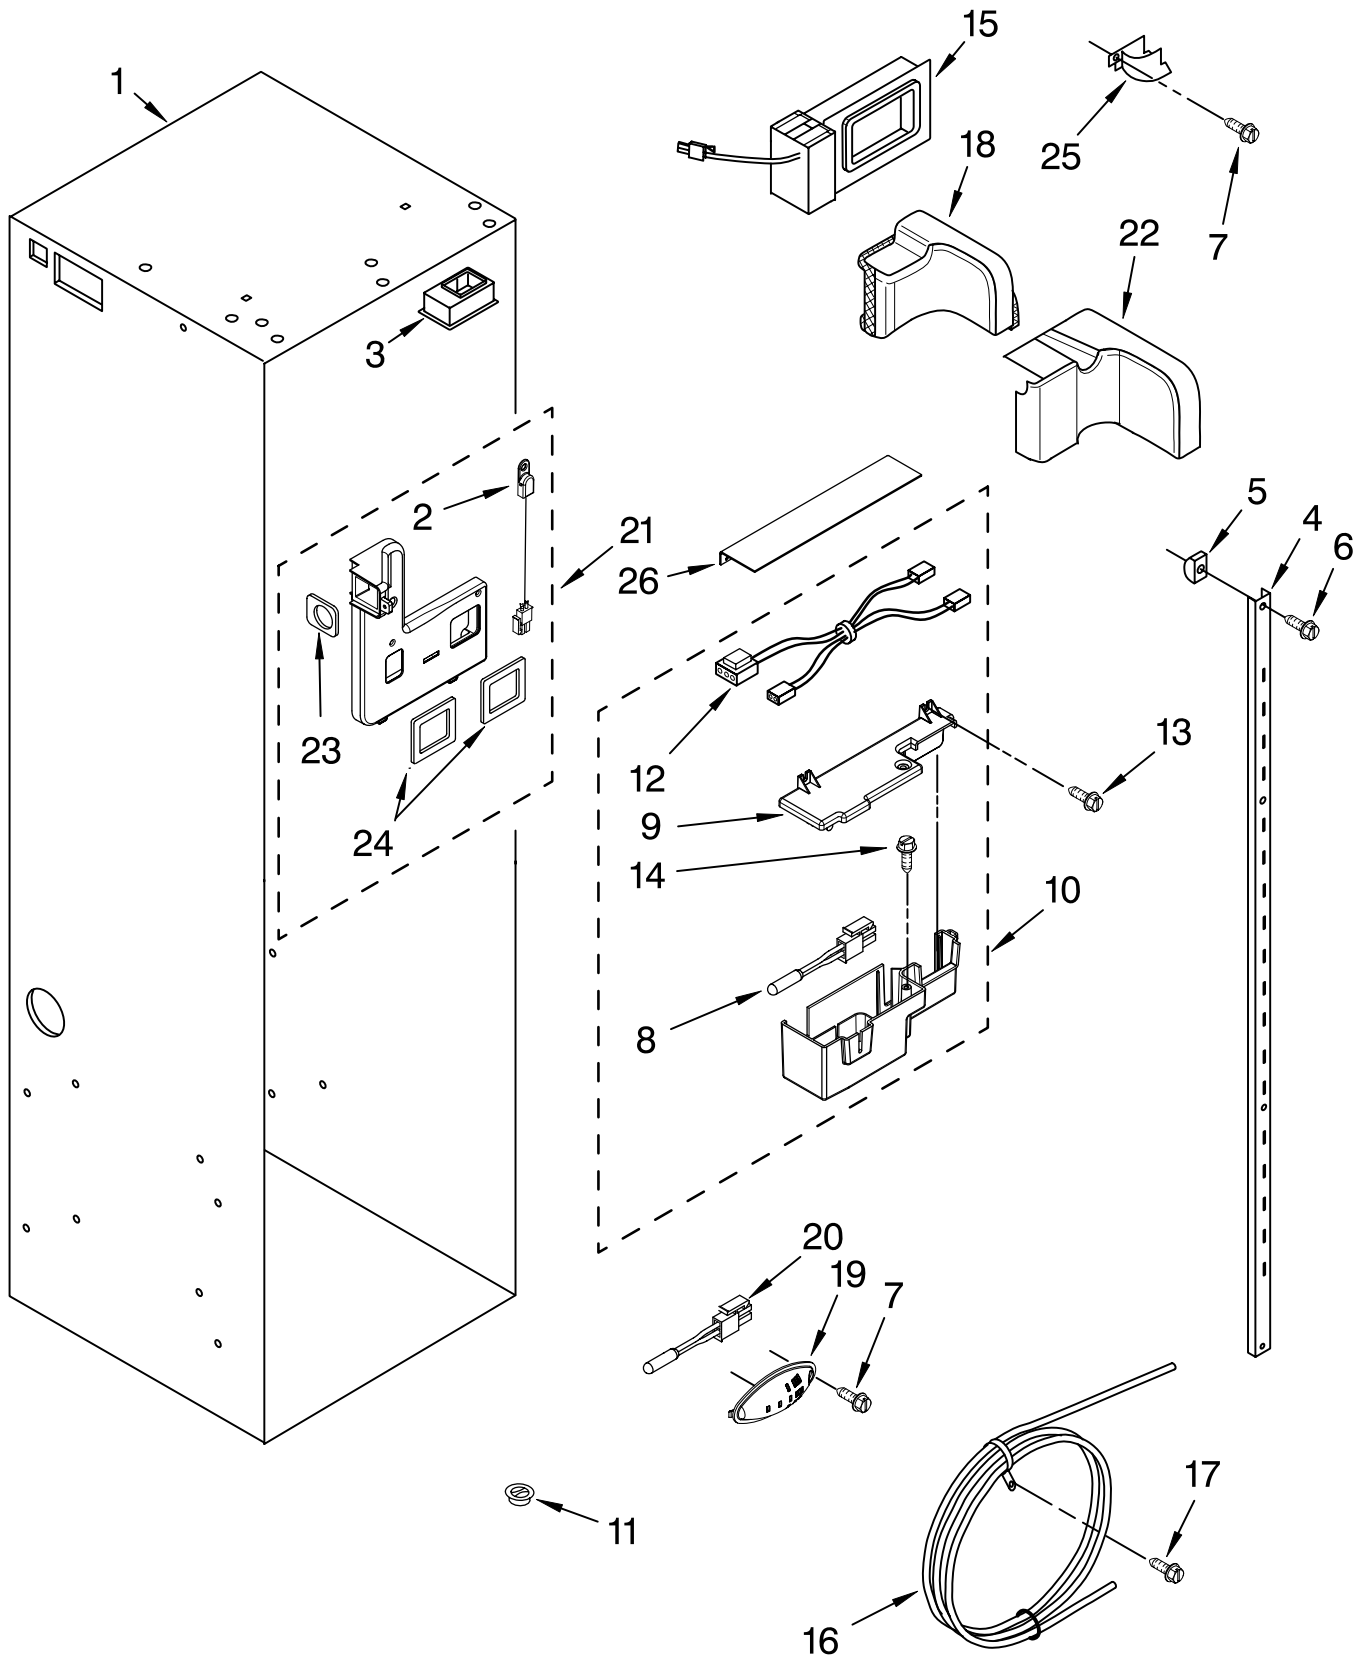

REFRIGERATOR LINER PARTS

For Model: EF42DBSS00
(Stainless Steel)

FOR ORDERING INFORMATION REFER TO PARTS PRICE LIST

REFRIGERATOR LINER PARTS

For Model: EF42DBSS00
(Stainless Steel)

Illus. No.	Part No.	DESCRIPTION
1		Liner (Not A Serviceable Part)
2	2306010	Thermistor
3	2208970	Air Duct
4	2259077	Ladder, Shelf (2)
5	520965	Screw Support, Ladder (8)
6	2006475	Screw
7	487539	Screw
8	2302937	Thermistor
9	2302986	Lid, Meat Pan Baffle
10	W10169528	Baffle Control Assembly
11	2171846	Release Valve
12	2310205	Jumper, Air Baffle
13	488357	Screw
14	486194	Screw
15	2221296	Air Baffle Assembly
16	2327509	Reservoir
17	488280	Screw
18	2309222	Diffuser Assembly
19	2317105	Cover, Thermistor
20	2188820	Thermistor
21	2302992	Spacer, Air- Baffle
22	2309087	Cover, Diffuser
23	2259412	Seal, Air Duct (Round Hole)
24	2259398	Seal, Air Duct (Square Hole)
25	2003577	Guard, Return Air
26	W10159487	Diverter, Crisper Cover

FOR ORDERING INFORMATION REFER TO PARTS PRICE LIST