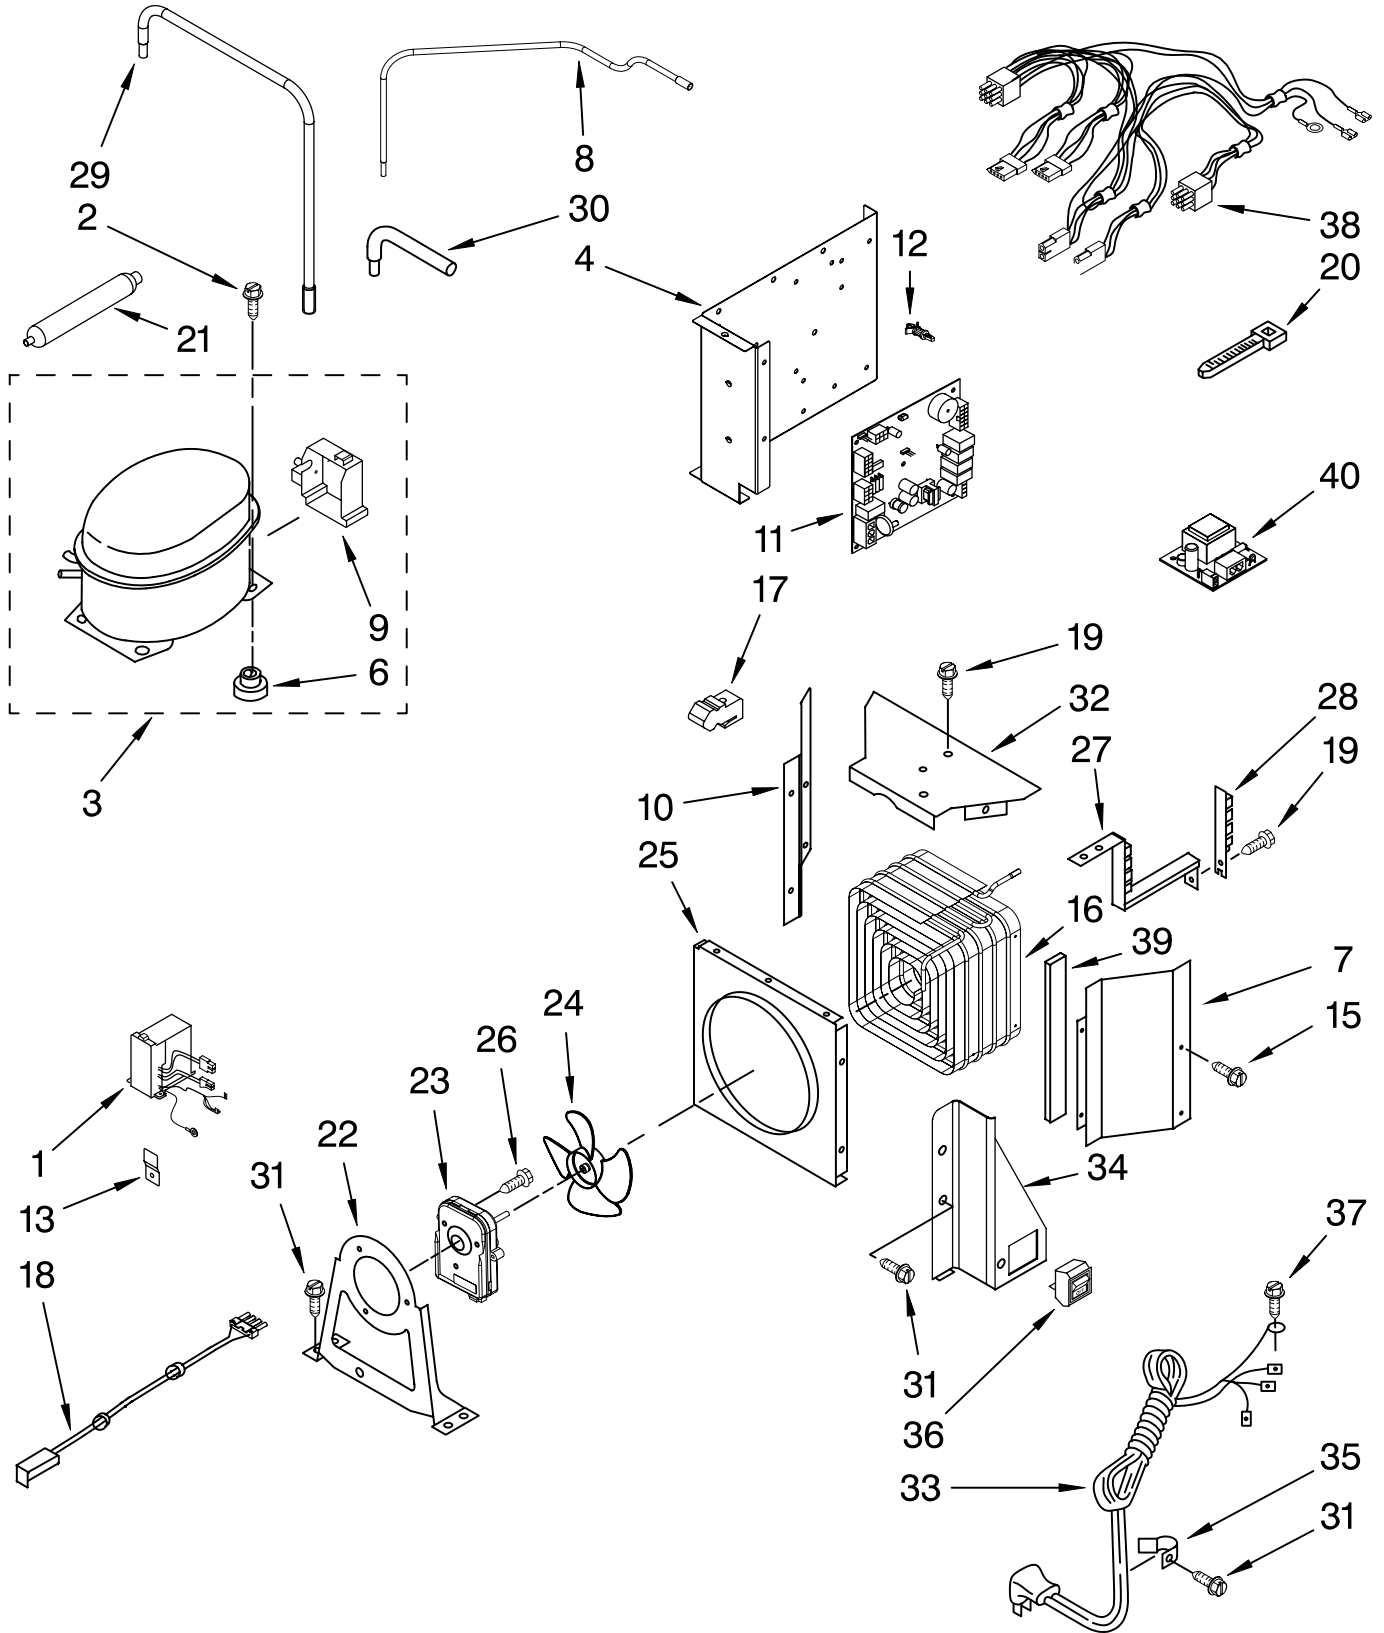

UPPER UNIT PARTS

For Model: EF42DBSS00
(Stainless Steel)

FOR ORDERING INFORMATION REFER TO PARTS PRICE LIST

UPPER UNIT PARTS

For Model: EF42DBSS00
(Stainless Steel)

Illus. No.	Part No.	DESCRIPTION	Illus. No.	Part No.	DESCRIPTION	Illus. No.	Part No.	DESCRIPTION
1	W10133449	Inverter Box	19	489399	Screw	39	2309432	Gasket, Condenser
2	489373	Screw, Compressor Mounting (4)	20	2155774	Wire Tie	40	2259350	Power Supply, Ingredient Care Center
3	2302967	Compressor (Includes Items 6 & 9)(Also Order 876765 Tube Kit)	21	2317982	Drier	Following Parts Not Illustrated and Optional Parts Not Included		
4	2318087	Housing, Control Board	22	W10136614	Bracket, Fan Motor (Condenser Fan)			
6	1100826	Grommet, Mounting	23	2188875	Motor, Fan	978025	Valve, Access (1/4")	
7	2309002	Support, Condenser	24	W10139483	Blade, Fan	978026	Valve, Access (5/16")	
8	2307693	Tube, Transiton (Cond/Ht Loop) (Right)	25	2003169	Orifice, Fan	978027	Valve, Access (3/8")	
9	2215676	Terminal Cover	26	8533993	Screw	978028	Valve, Access (1/2")	
10	2309001	Support, Condenser (Left)	27	2317031	Bracket, Vibration (Condenser)	978029	Valve, Access (5/8")	
11	2307028	Control Board, Gemini	28	2317030	Arm, Vibration (Condenser)	978030	Valve, Access (3/4")	
12	2203075	Spacer (5)	29	2307566	Tube, Transition (Condenser/Drier)	876764	Valve, Access (3/16")	
13	2256328	Bracket, Inverter Box	30	2194319	Tube, Process	REFRIGERANT CHARGE		
15	1157158	Screw	31	486194	Screw			
16	2307998	Condenser	32	2309000	Cover, Condenser	7.50 oz.		
17	2309431	Grommet (2)	33	2310251	Service Cord	(R-134A)		
18	2310207	Wire, Jumper	34	2307684	Bracket, Mounting (Power Switch)			
			35	549193	Clamp, Cord			
			36	2266802	Switch, Power Disconnect			
			37	487294	Screw, Ground			
			38	W10167450	Wiring Harness, Unit Compartment			

FOR ORDERING INFORMATION REFER TO PARTS PRICE LIST