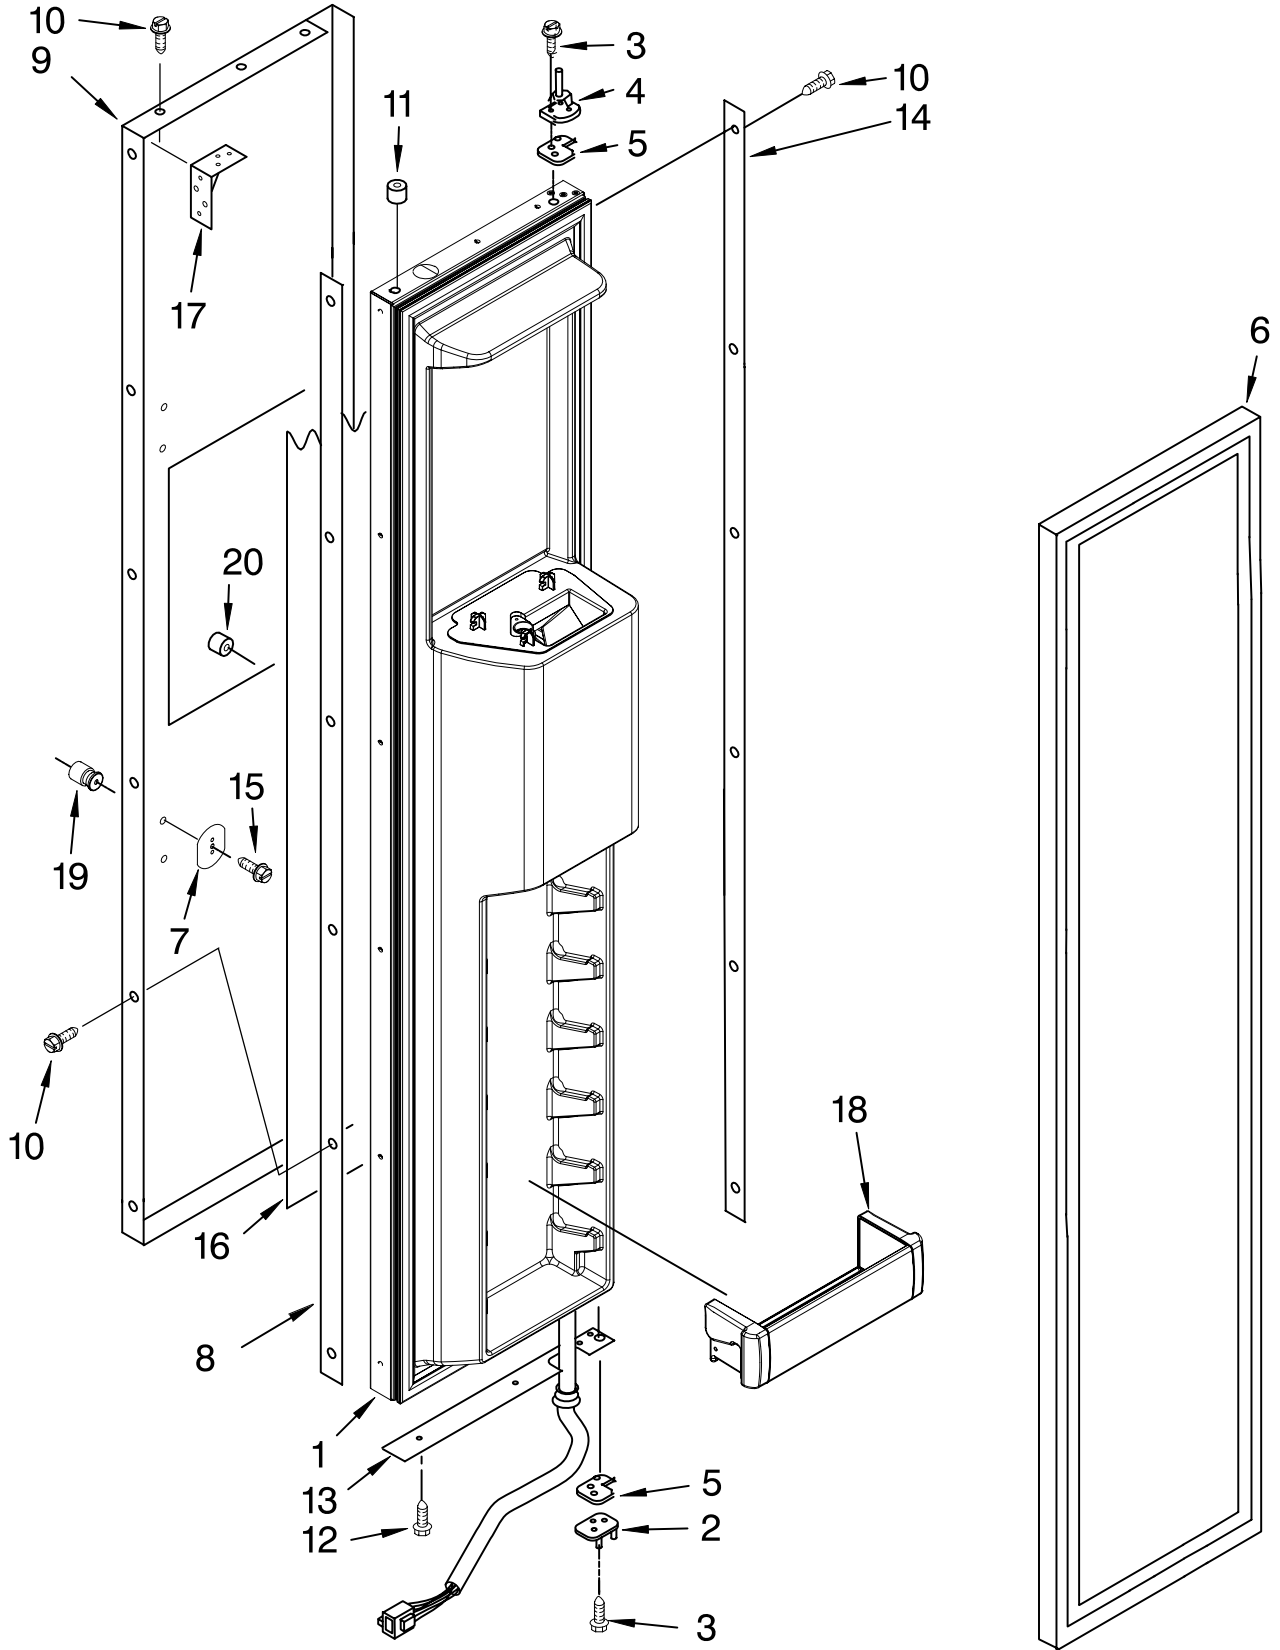

FREEZER DOOR PARTS

For Model: EF42DBSS00
(Stainless Steel)

FOR ORDERING INFORMATION REFER TO PARTS PRICE LIST

FREEZER DOOR PARTS

For Model: EF42DBSS00
(Stainless Steel)

Illus. No.	Part No.	DESCRIPTION
1		Freezer Door Panel (Includes Item #14)
	W10165041	Stainless
2	2302879	Hinge, Bottom
3	489282	Screw
4	2266854	Hinge, Top
5	2316804	Spacer-Door, Top & Bottom
6	2222814	Door Gasket, Magnetic
7	W10127710	Plate, Door Handle (4)
8		Spacer, Door-Skin (Handle Side)
	2309060	For Stainless Steel Model
9		Skin, Door
	W10165044	Stainless Steel
10		Screw
	8281250	Stainless Steel
11	2005433	Spacer, Door-Skin (Top)
12	488568	Screw
13	2257385	Spacer, Door-Skin (Bottom)
14	2005030	Spacer, Door-Skin (Hinge Side)
15	308544	Screw, Handle
16		Filler, Door
	W10159585	Top
	W10159582	Bottom
17	2258951	Brace, Door Corner
18	2222776	Bin, Door (3)
19	W10153450	Stud, Mounting (4)
20	2252354	Spacer

FOR ORDERING INFORMATION REFER TO PARTS PRICE LIST