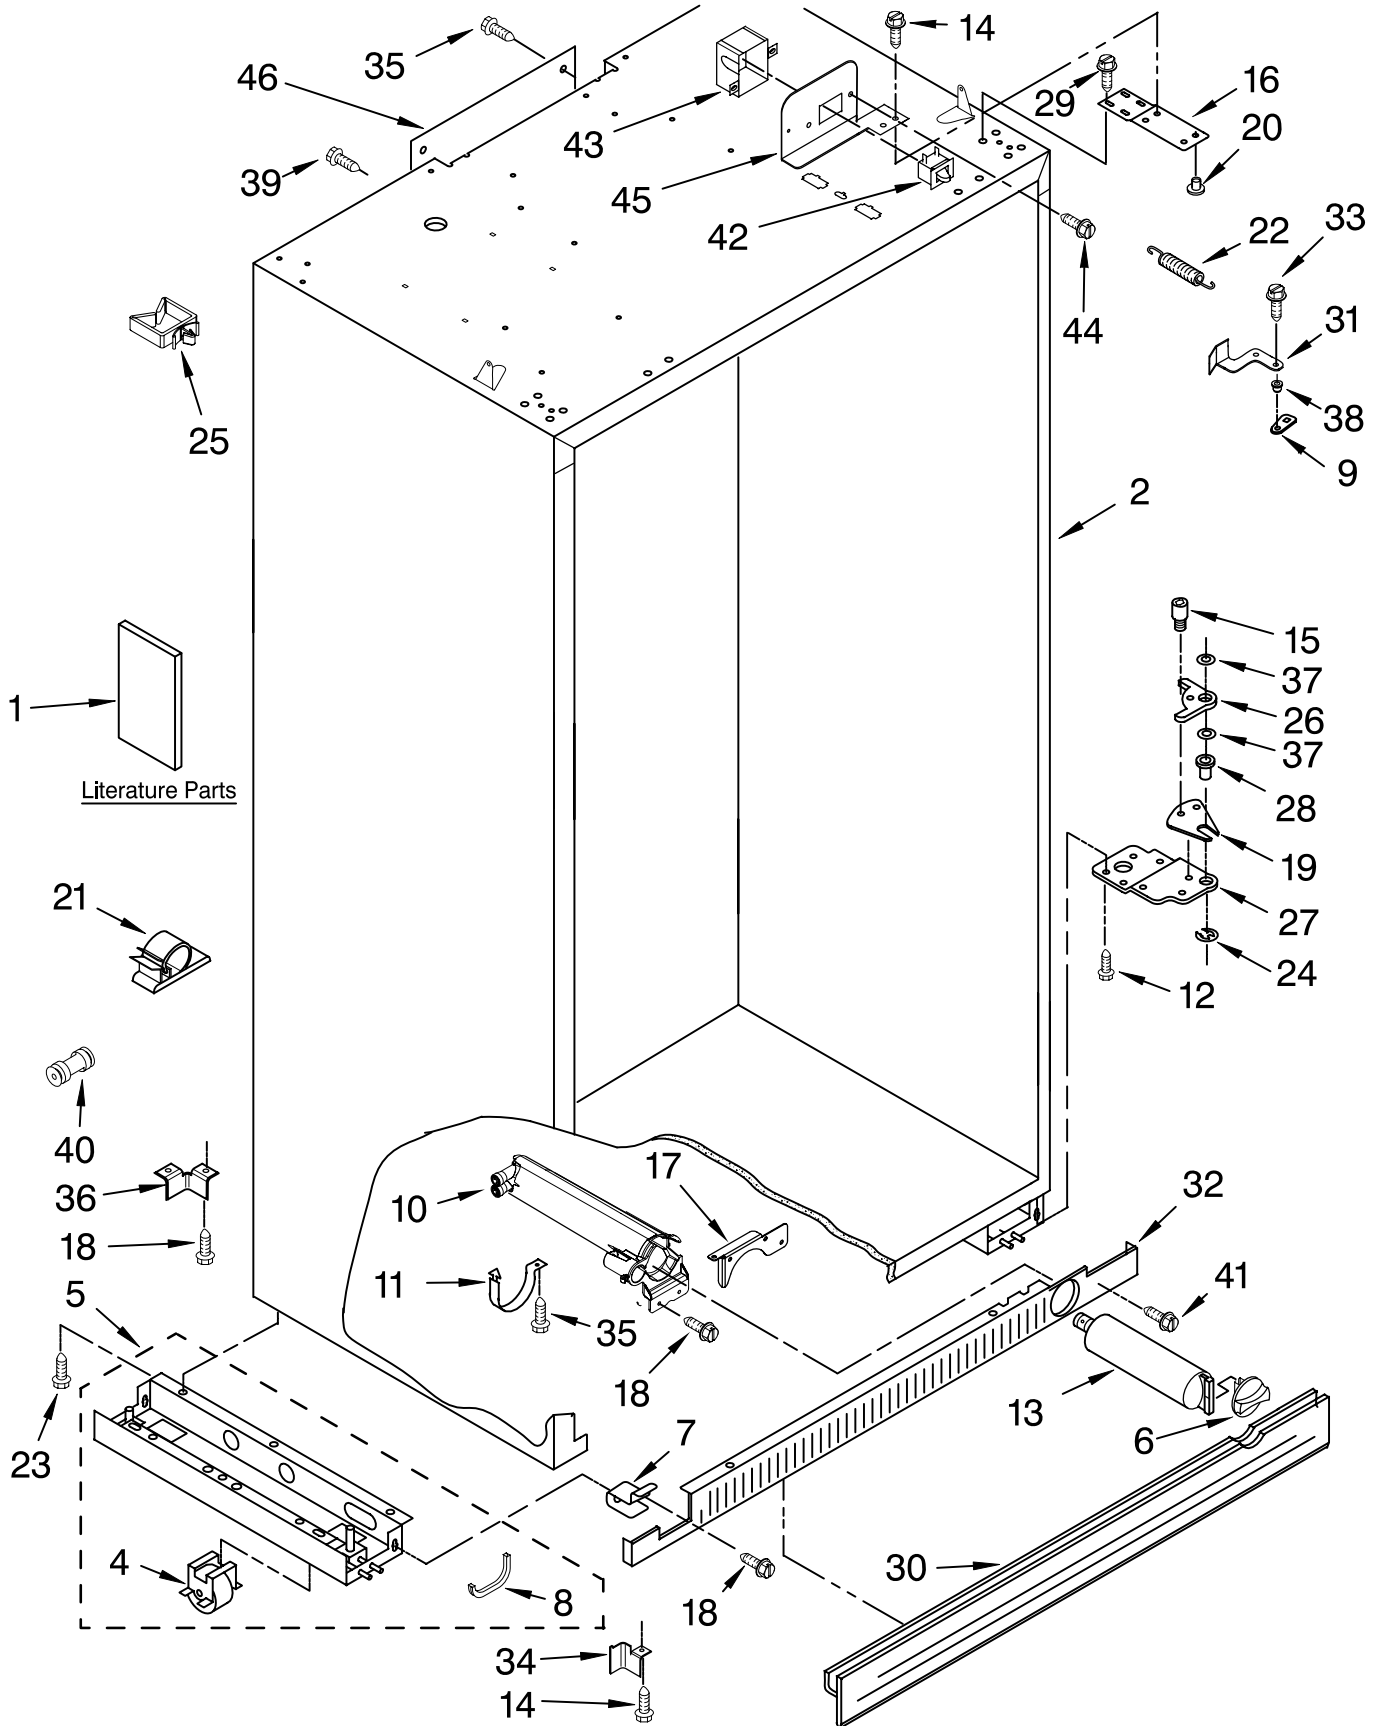

CABINET PARTS

For Model: EF42DBSS00
(Stainless Steel)

42" BUILT IN
REFRIGERATOR

FOR ORDERING INFORMATION REFER TO PARTS PRICE LIST