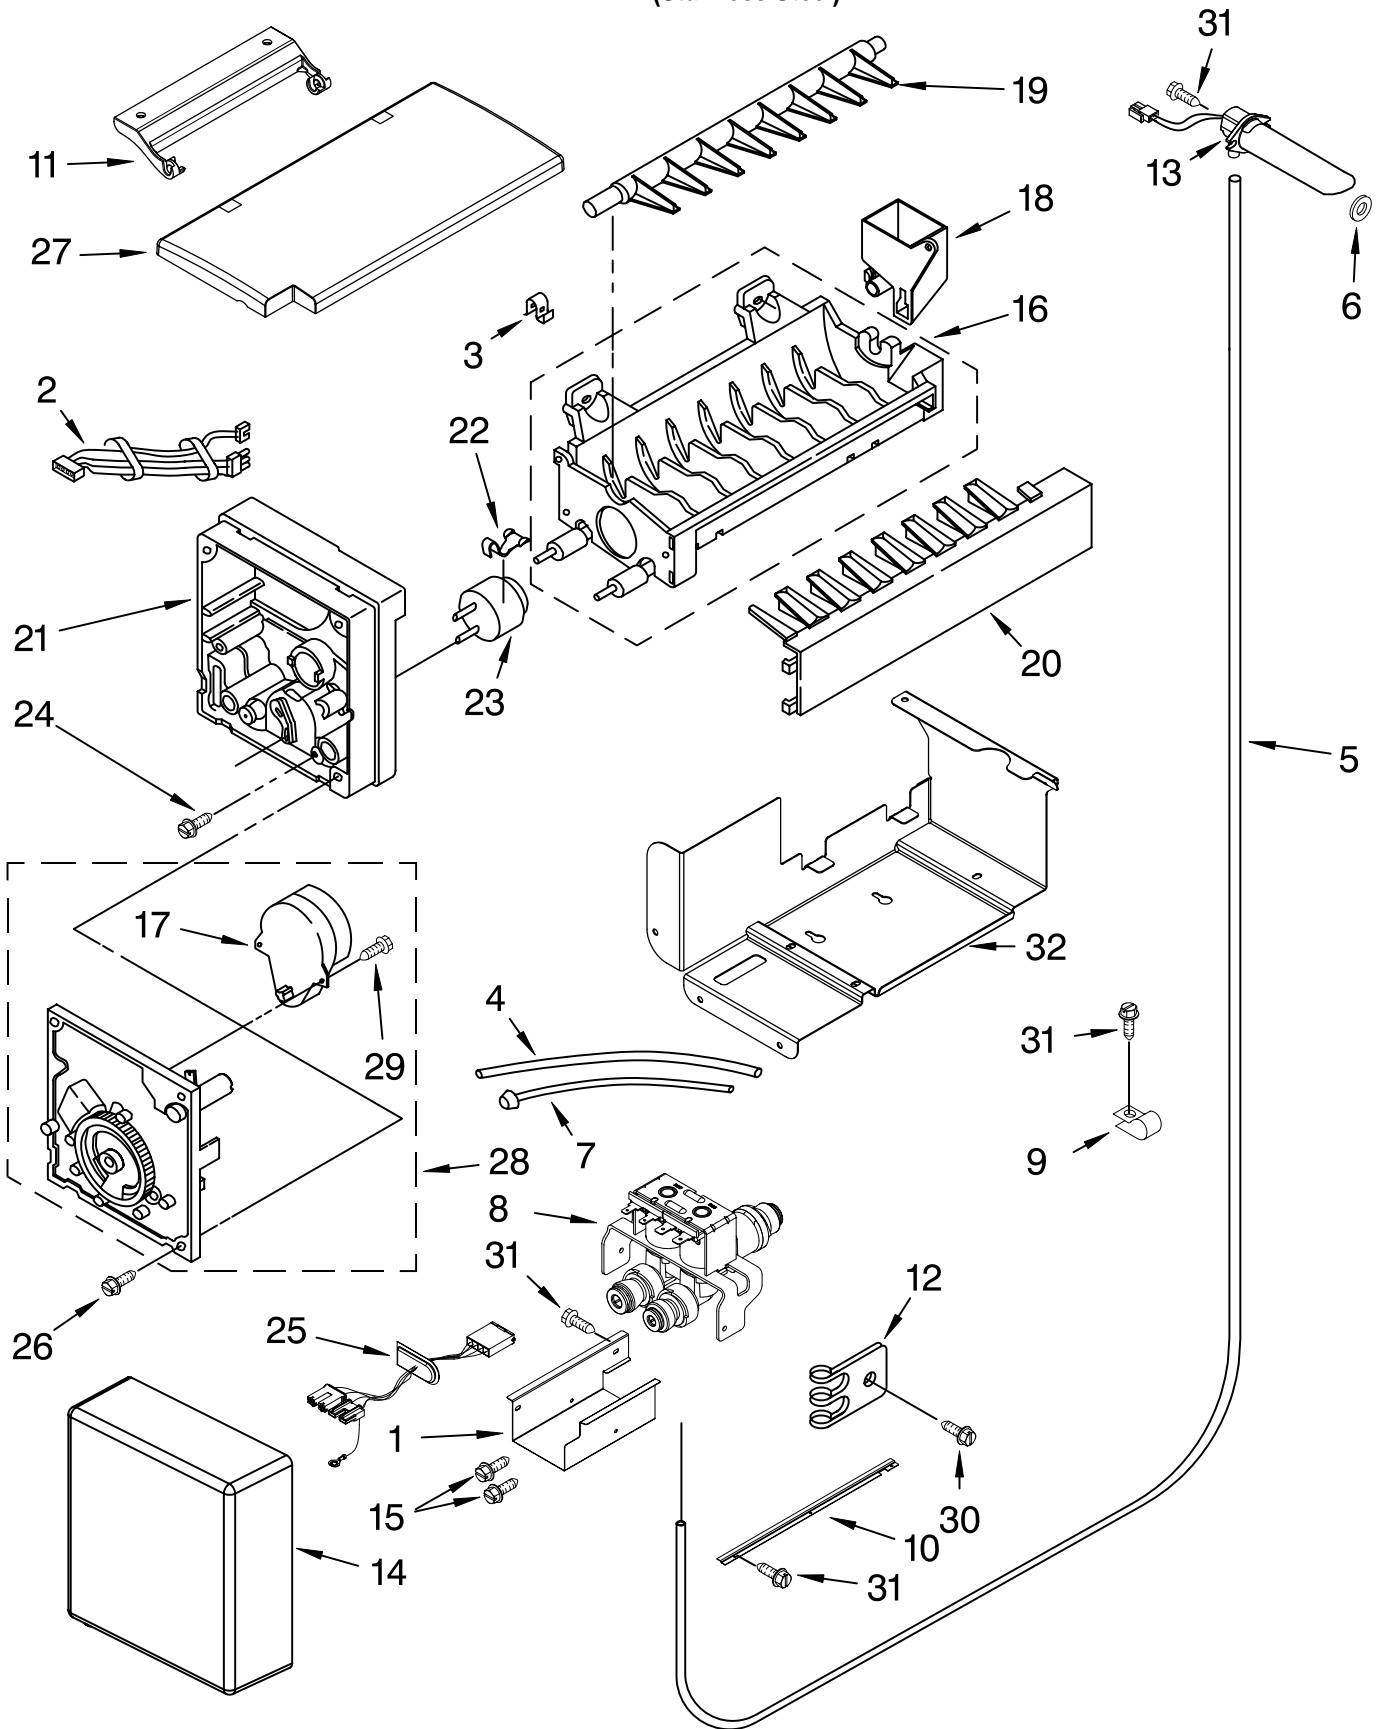

ICEMAKER PARTS

For Model: EF42DBSS00
(Stainless Steel)

FOR ORDERING INFORMATION REFER TO PARTS PRICE LIST

ICEMAKER PARTS

For Model: EF42DBSS00
(Stainless Steel)

Illus. No.	Part No.	DESCRIPTION	Illus. No.	Part No.	DESCRIPTION	Illus. No.	Part No.	DESCRIPTION
1	W10129655	Shield, Valve	16	W10122527	Mold & Heater (Also Order 542638 Silicone Grease)	27	W10151255	Cover, Icemaker
2	2310191	Wire Assembly, Icemaker				28	626680	Module Assembly (Includes Items 17 & 29)
3	628379	Clip, Fuse	17		Motor, (Not Serviceable Order Item 28)	29	489136	Screw (2)
4	2325170	Tube, Filter Inlet				30	489464	Screw
5	2320658	Water Tube	18	628356	Cup-Water Fill	31	486194	Screw
6	2302758	Seal Gasket	19	627843	Ejector	32	2252228	Bracket, Icemaker Mounting
7	2317912	Tube, Filter Outlet	20	2198598	Ice Striper	100	2320636	Complete Icemaker Assembly
8	2317883	Valve, Solenoid	21	2194712	Support			
9	2221070	Clamp, Tube	22	2315522	Retainer			
10	2320559	Support, Valve			Thermostat (2)			
11	2198641	Bracket, Icemaker Cover	23	628397	Thermostat (Also Order 542639 Cement Alumilastic)			
12	2305274	Clamp, Nylon Valve						Following Parts Not Illustrated (Optional Parts Only)
13	2302756	Tube, Water Inlet	24	8533917	Screw		8537055	Cleaner, Stainless Steel
14	2257538	Cover	25	W10139193	Wire Assembly, Water Valve		W10151245	Ice Container Assembly
15	488500	Screw	26	489276	Screw			

FOR ORDERING INFORMATION REFER TO PARTS PRICE LIST