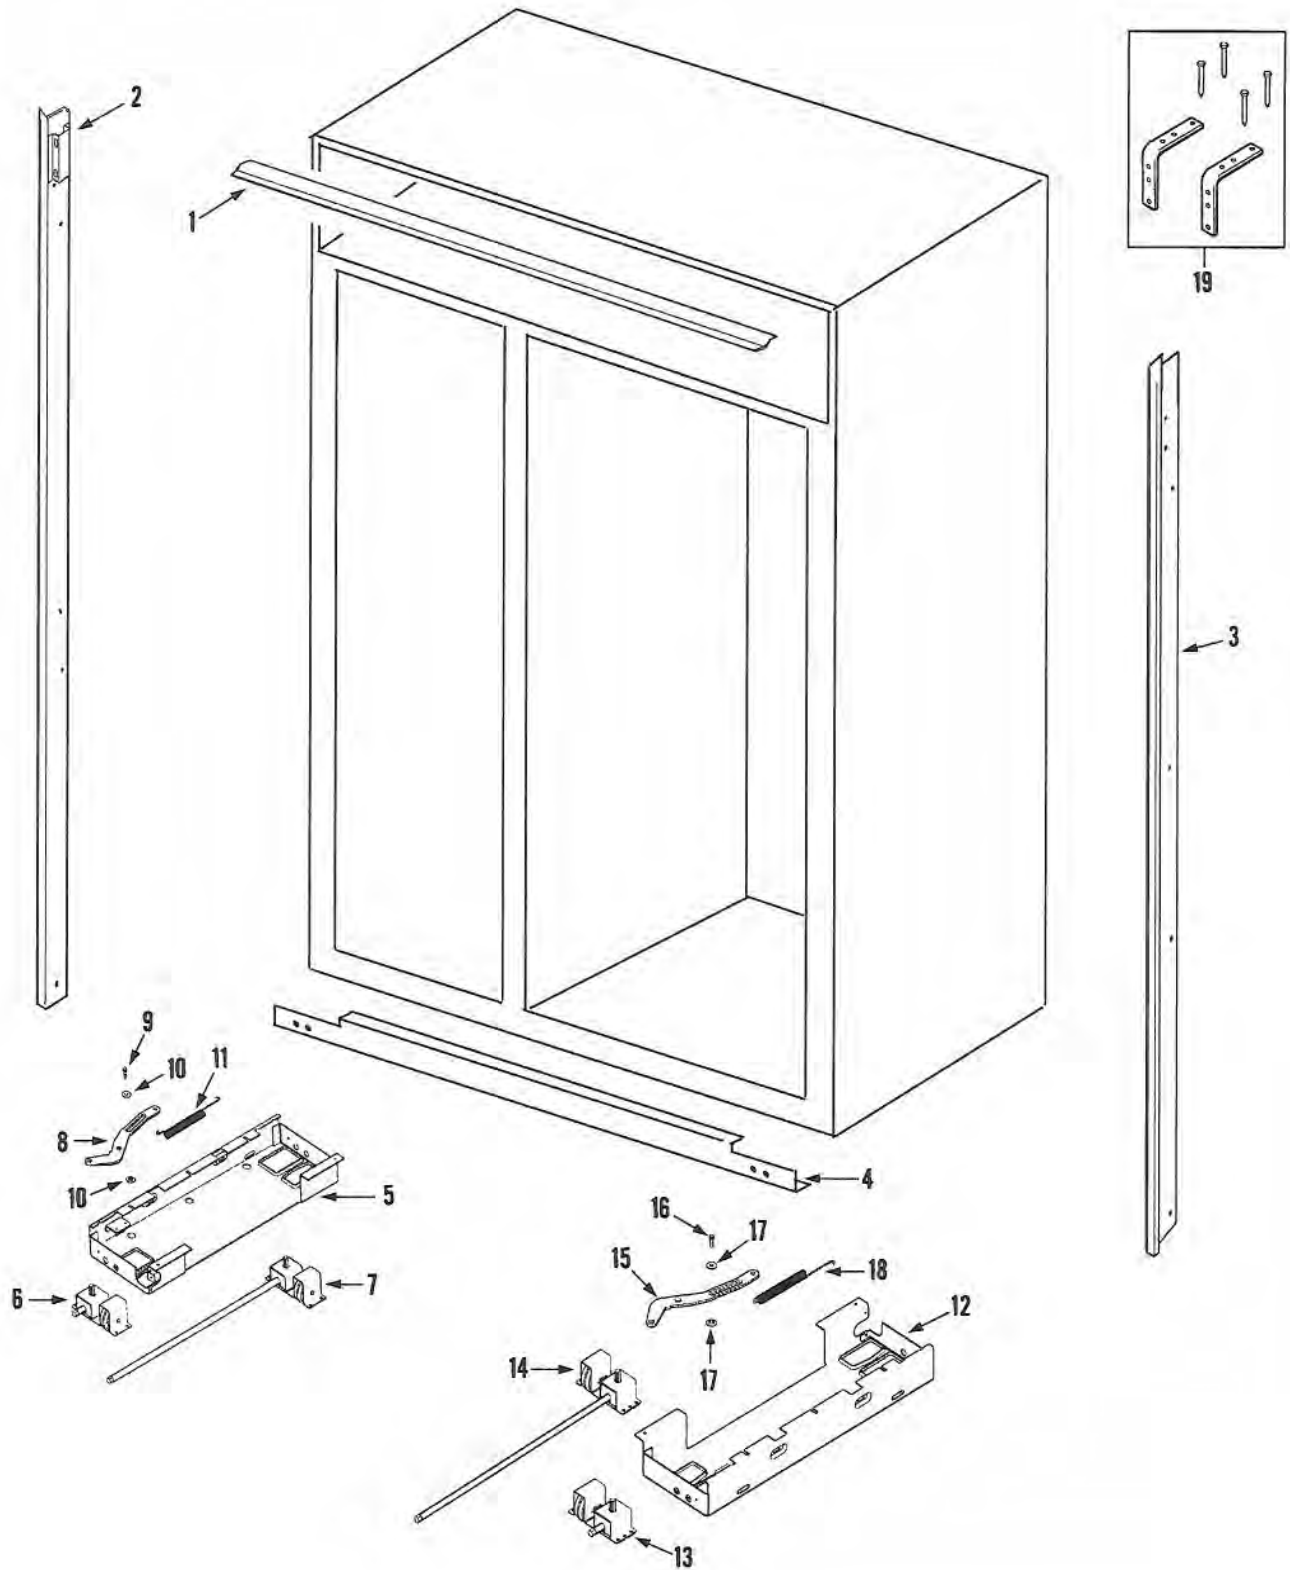

Section: CABINET

Model: EF42BNDBSS

EF42BNDBSS Cabinet Parts

Cabinet			
Ref #	Whirlpool Part #	Dacor Part #	Description
1	67006160	103129	Trim, Cabinet Upper
**	67001330	102916	Screw, Trim
2	67006161	103130	Trim, Cabinet Side (LT SLV)
3	67006162	103256	Trim, Cabinet Side (RT-SLV)
**	67001328	102915	Screw, Trim
4	67001624	103056	Kickplate
	67001540	103036	Screw, Kickplate
5	67003441	103116	Wheel Assy
	400022-1	103199	Screw, Wheel Assy
**	61002819	102895	Screw, Wheel Assy
6	67003442	103117	Gear Assy., Wheel (FRT)
**	61002819	102895	Screw, Gear Assy
7	67003443	103118	Gear Assy, Wheel (Rear)
**	61002819	102895	Screw, Gear Assy
8	67001518	103029	Arm, Door Closer
9	67001519	103030	Screw, Closer Arm
10	67001520	101031	Bushing, Closer Arm
11	67001521	103032	Spring W/Damper, Door Closer
12	67003444	103119	Wheel Assy, RT
	400022-1	103199	Screw, Wheel Assy
**	61002819	102895	Screw, Wheel Assy
13	67003445	103129	Gear Assy., Wheel (FRT)
**	61002819	102895	Screw, Gear Assy
14	67003446	103121	Gear Assy, Wheel (Rear)
**	61002819	102895	Screw, Gear Assy
15	67001518	103029	Arm, Door Closer
16	67001519	103030	Screw, Closer Arm
17	67001520	101031	Bushing, Closer Arm
18	67001526	101032	Spring W/Damper, Door Closer
19	67001527	103033	Bracket Assy., Anti Tip