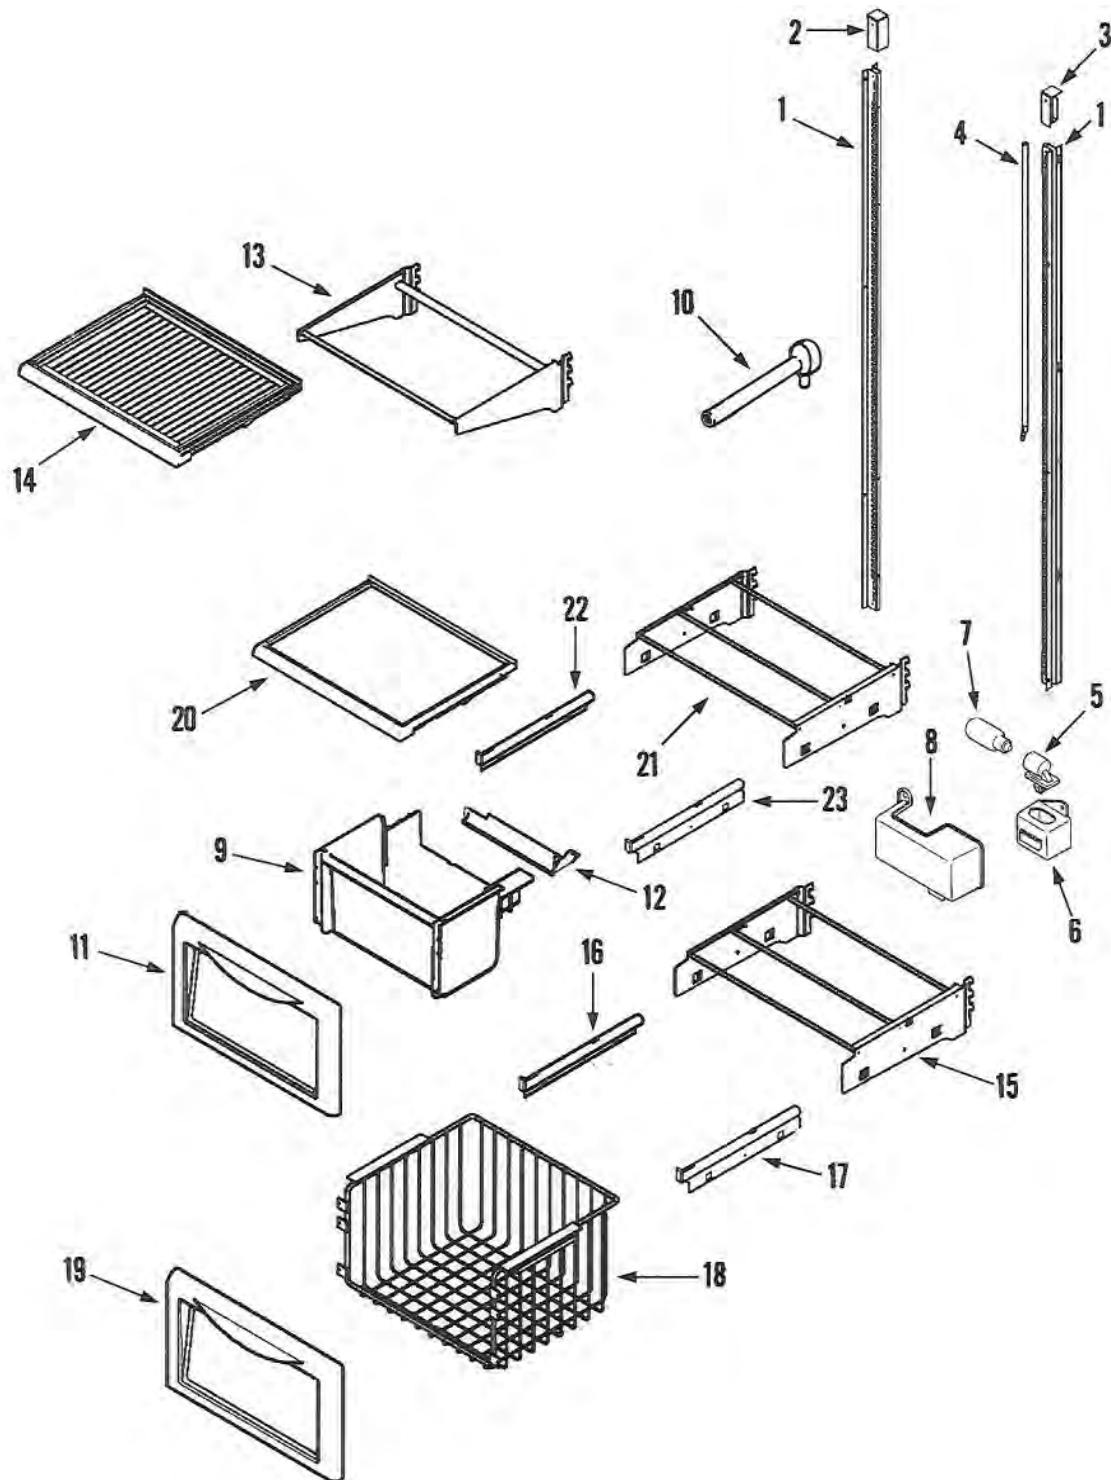

Section: SHELVES & ACCESSORIES (FREEZER)

Model: EF42BNDBSS

Shelves & Accessories Parts (Freezer) EF42BNDBSS

Ref #	Dacor #	WP #	Description
1	102951	67001385	Rail, Shelf Support
*	102895	61002819	Screw, Rail (Rear)
*	102952	67001386	Screw, Rail (Front)
2	102953	67001387	End Cap, Rail (Left)
*	102954	67001388	Screw, End Cap
3	102955	67001389	End Cap, Rail (Right)
*	102954	67001388	Screw, End Cap
4	102956	67001390	Thermister
*	102895	61002819	Screw, Thermister
5	102896	61003237	Receptacle, Bulb
6	102974	67001419	Adapter, Receptacle
*	102895	61002819	Screw, Adapter
7	103166	67006179	Bulb, Light
8	102975	67001420	Shield, Light
*	102895	61002819	Screw, Shield
9	103055	67001620	Bin, Ice
10	103096	67002537	Grommet, Fill Tube
11	103192	67006465	Front, Ice Bin
*	106312	61005481	Screw, Front
12	102991	67001436	Slide, Ice Maker
*	103198	400017-35	Screw, Slide
13	103065	67001803	Frame, Shelf
14	103068	67001809	Shelf, Freezer
15	103115	67003246	Frame, Basket
16	102962	67001399	Glide, Basket
*	102954	67001388	Screw, Glide
17	102963	67001400	Glide, Basket (Right)
*	102954	67001388	Screw, Glide
18	103125	67004829	Basket, Freezer
19	103049	67001598	Front, Basket
*	106312	61005481	Screw, Front
20	103074	67001857	Shelf, Ice Bin
21	103072	67001841	Frame, Ice Bin Shelf
22	102981	67001432	Glide, Ice Bin (Left)
*	102654	67001388	Screw, Glide
23	102989	67001433	Glide, Ice Bin (Right)
*	102954	67001388	Screw, Glide
* Screws Not Shown