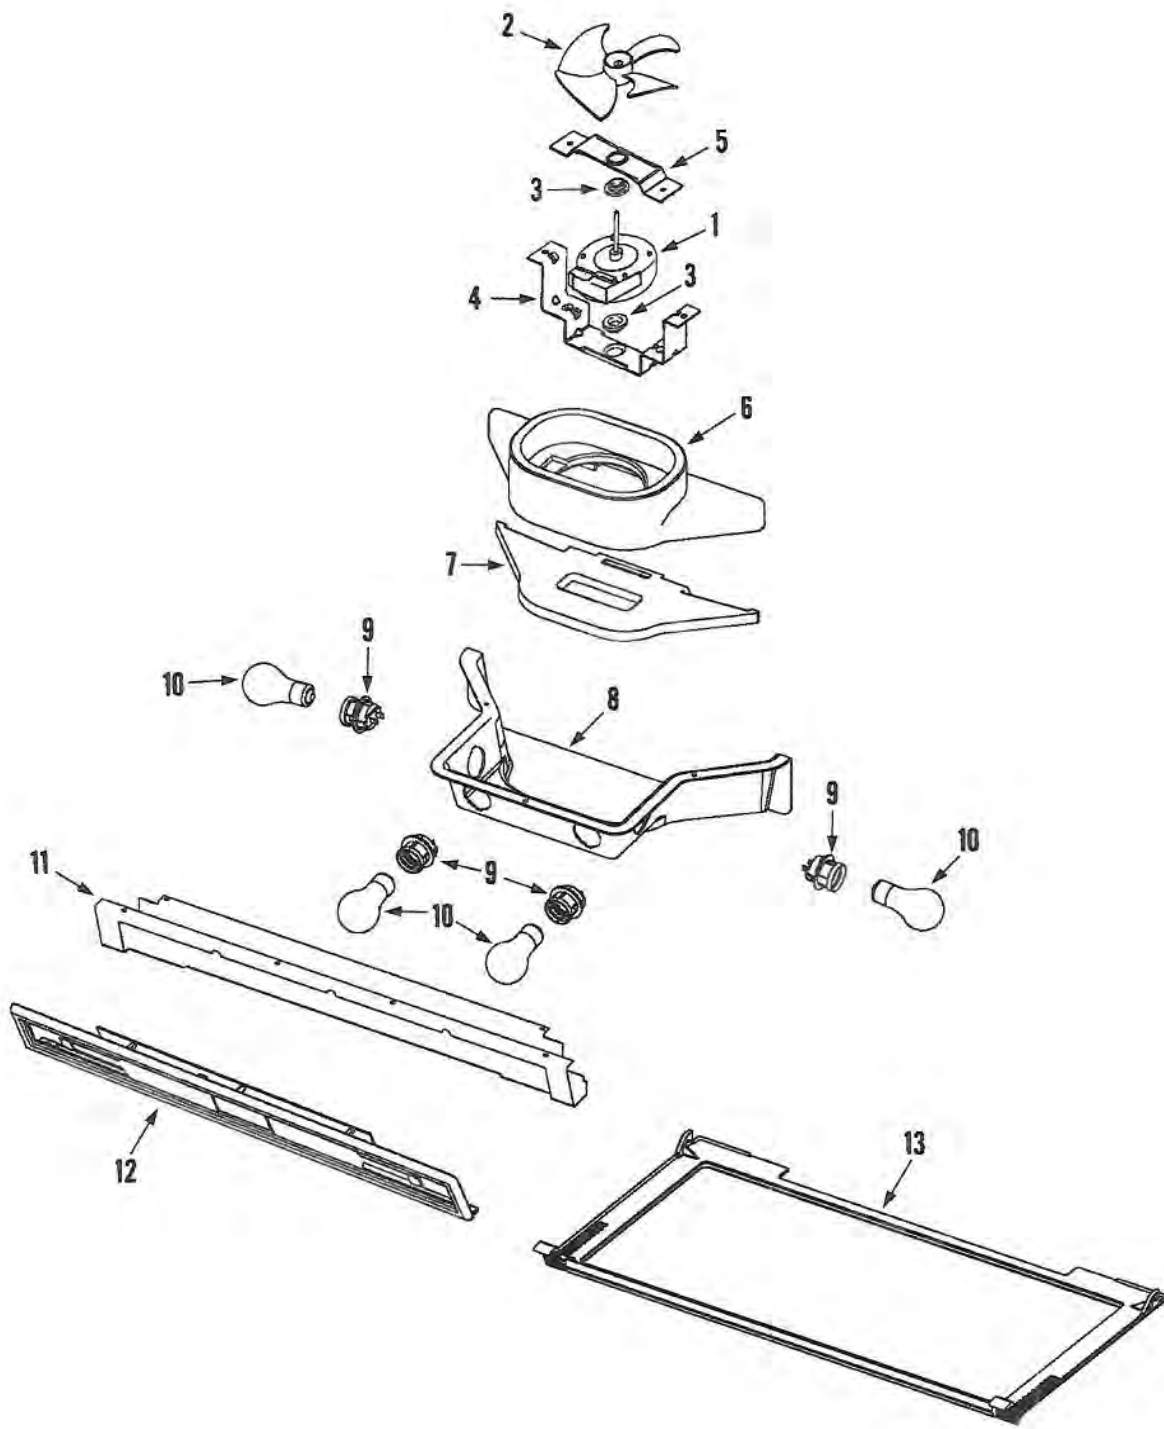

Section: CONTROLS

Model: EF42BNDBSS

EF42BNDBSS Controls Parts

Controls			
Ref #	Whirlpool	Dacor Part	Description
1	67003241	103111	Fan Motor
	400022-1	103199	Screw, Motor
2	67001370	102942	Fan Blade
3	61005341	102910	Fan Bushing
4	67001371	102943	Fan Bracket
**	61005240	102905	Screw, Bracket
5	61005340	102909	Retainer Fan
6	67001372	102944	Diverter, Discharge (Top)
7	67001373	102945	(Bottom)
8	67001374	102946	Housing Control
**	61002819	102895	Screw, Housing
9	61001945	102893	Bulb Receptacle
10	67003883	102690	Light Bulb
11	67001608	103050	Display Bracket
	400022-1	103199	Screw, Bracket
	67001377	102948	Screw Bracket
12	67006174	103284	Main Display Assy
13	67001807	103067	Light Shield
	67001380	102950	Screw, Shield
	67003449	103122	Wire Harness Control Hsg.