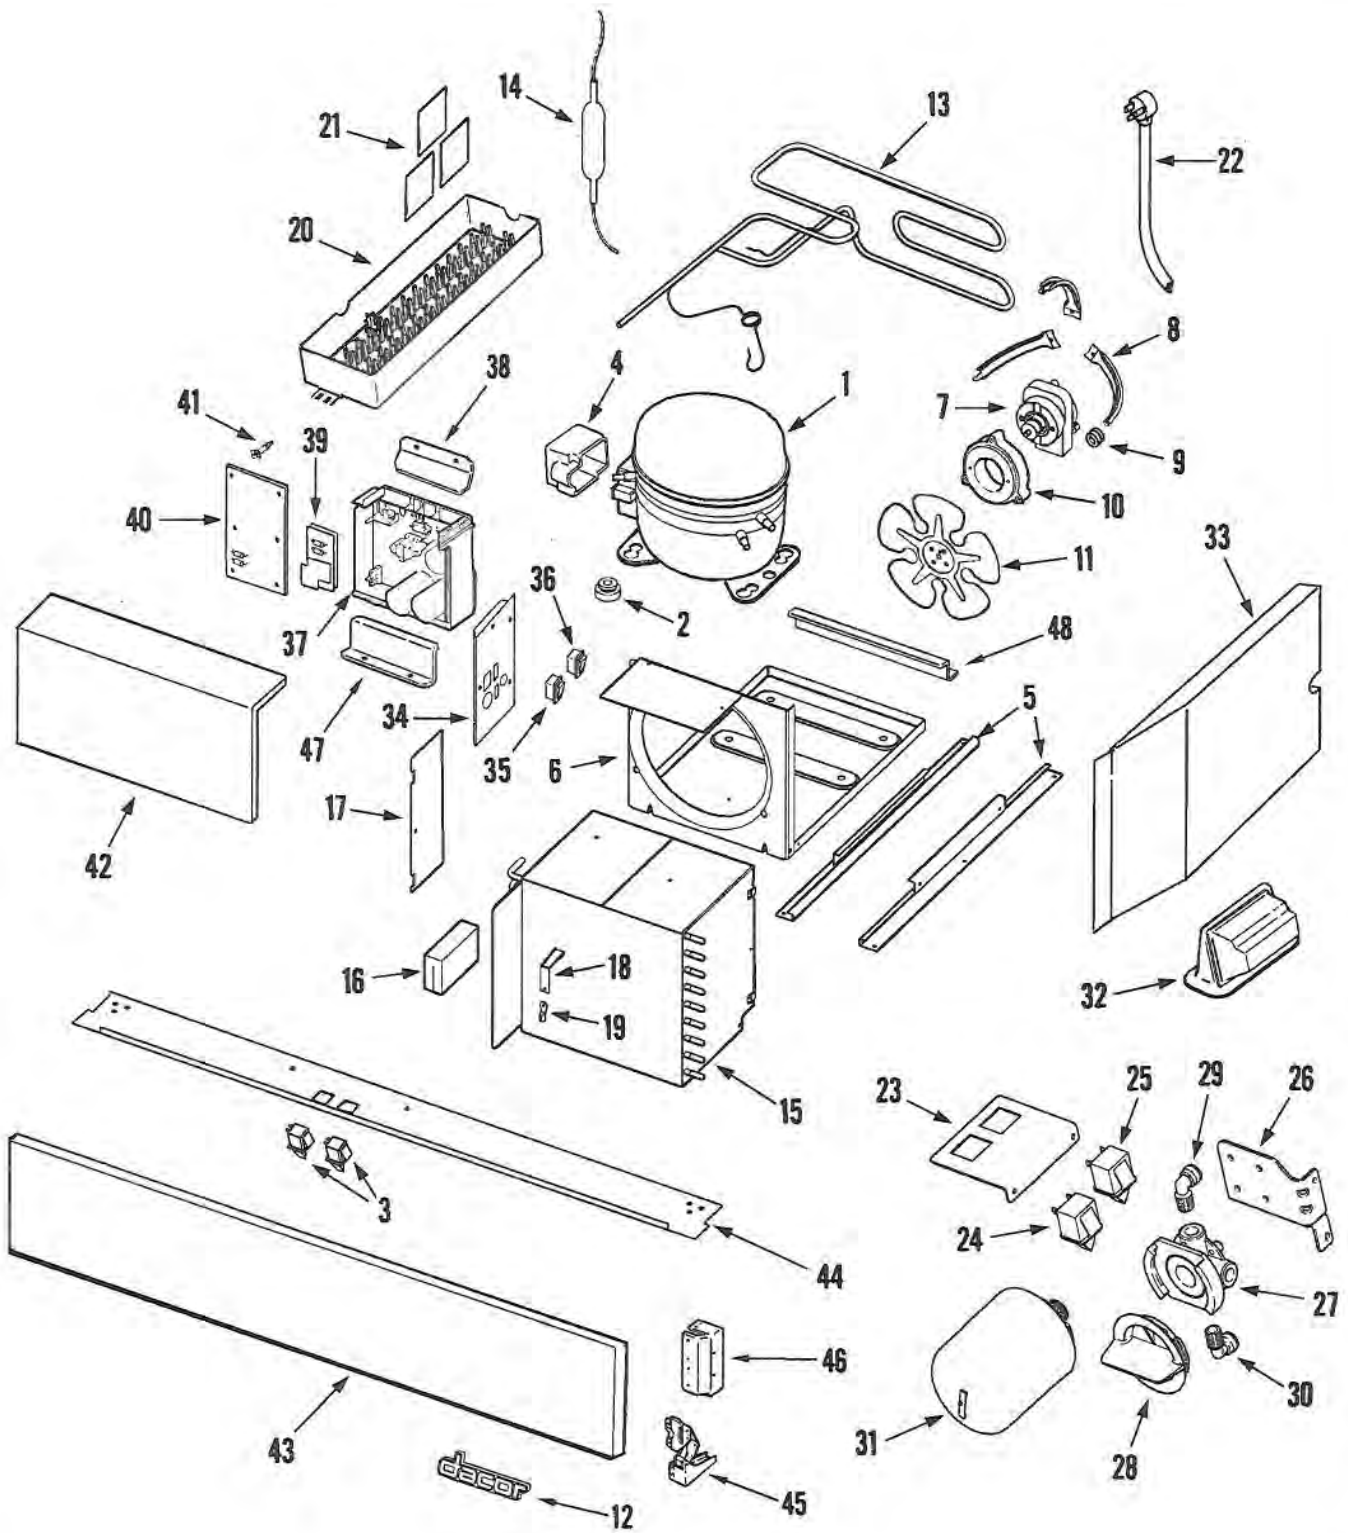

Section: COMPRESSOR

Model: EF42BNDBSS

EF42BNDBSS Compressor Parts

Compressor			
Ref #	Whirlpool Part #	Dacor Part #	Description
1	12002741	103449	Compressor Kit (includes Compressor, Terminal Cover and Drier)
**	67001333	102918	Screw, Compressor Mtg.
2	61005241	102906	Grommet, Compressor
3	67001368	102941	Light Switch
	67002538	103097	Shim, Light Switch
4	61002138	102894	Terminal Cover
5	67001334	102919	Compressor Rail
	400017-1	103263	Screw, Rail
6	67001335	102920	Pan, Compressor MTG
7	61006190	102913	Motor, Condensor Pan
**	61005324	102907	Screw, Motor
8	61001414	102891	Bracket, Fan Motor
9	61004743	102805	Grommet, Bracket
10	61005325	102908	Adapter, Fan Motor
11	61006191	102914	Blade, Condensor Fan
12	67006172	102622	Nameplate
13	67001894	103078	Heat Exchange Assy
14	13900-1	103264	Drier
15	67005115	103126	Condenser
16	67001339	102922	Baffle, Condenser Seal
17	67001340	102923	Extension, Condenser
**	61002819	102895	Extension Screw
18	67001341	102924	Thermister Clip
19	67001342	102925	Thermister
	65275-33	103266	Screw, Thermister
20	67001343	102926	Drain Pan
**	61002819	102895	Screw, Pan (FRT)
21	67002534	103094	Condensation Wick
22	67002535	103095	Power Cord W/Harness
23	67001347	102927	Bracket, Filter Switch
**	61002819	102895	Bracket Screw
24	67003198	103104	Water Filter Sense Switch
25	67003198	103104	Water Shut Off Sense Switch
26	67001349	102928	Bracket, Water Filter
	67002819	103103	Screw, Bracket to Wall
**	67001350	102929	Screw, Bracket to Head
27	67001352	102931	Head, Water Filter
28	61003791	102901	Plug, Filter Bypass
29	67001351	102930	Fitting, Water Filter