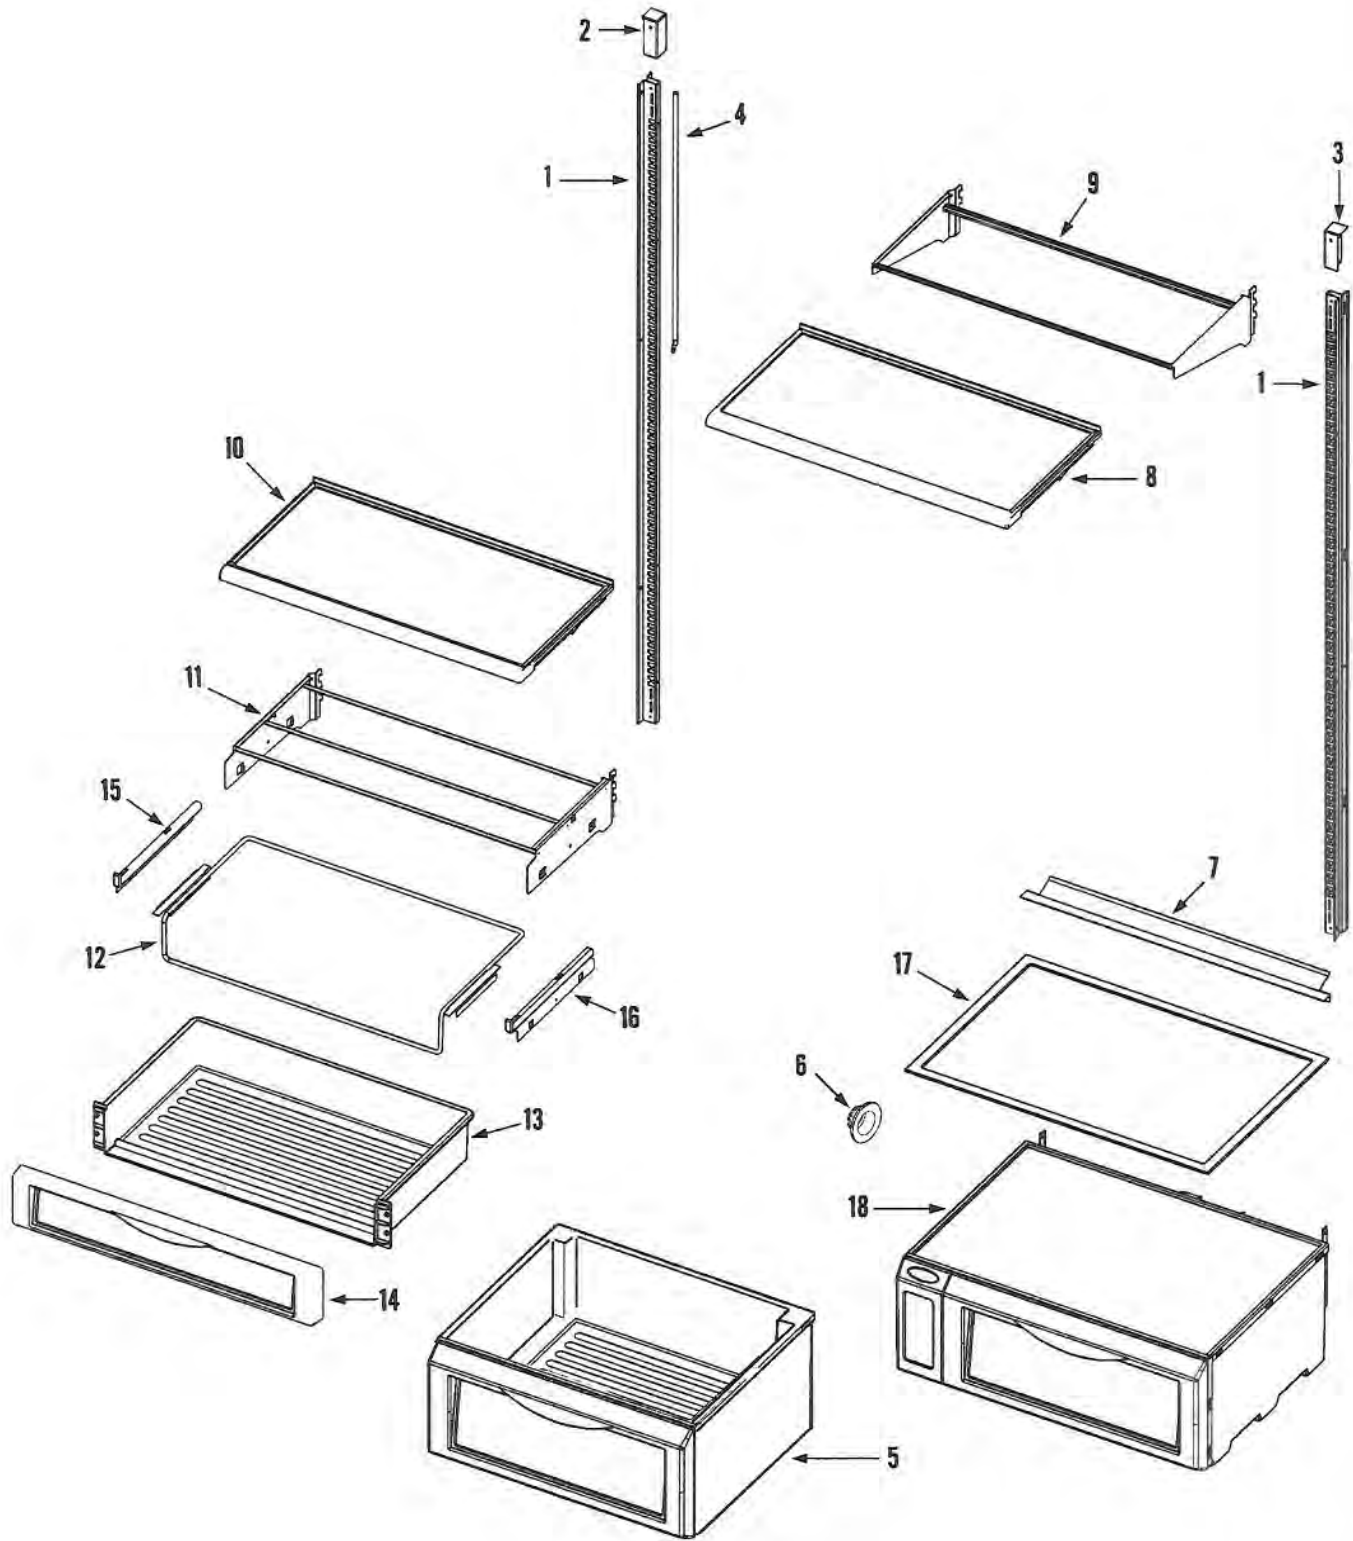

Section: CONTROLS

Model: EF42BNDBSS

EF42BNDBSS Controls Parts

Controls			
Ref #	Whirlpool	Dacor Part	Description
1	67003241	103111	Fan Motor
	400022-1	103199	Screw, Motor
2	67001370	102942	Fan Blade
3	61005341	102910	Fan Bushing
4	67001371	102943	Fan Bracket
**	61005240	102905	Screw, Bracket
5	61005340	102909	Retainer Fan
6	67001372	102944	Diverter, Discharge (Top)
7	67001373	102945	(Bottom)
8	67001374	102946	Housing Control
**	61002819	102895	Screw, Housing
9	61001945	102893	Bulb Receptacle
10	67003883	102690	Light Bulb
11	67001608	103050	Display Bracket
	400022-1	103199	Screw, Bracket
	67001377	102948	Screw Bracket
12	67006174	103284	Main Display Assy
13	67001807	103067	Light Shield
	67001380	102950	Screw, Shield
	67003449	103122	Wire Harness Control Hsg.

Section: SHELVES & ACCESSORIES (FRESH FOOD)

Model: EF42BNDBSS

Shelves and Accessories (Parts) EF42BNDBSS

Shelves and Accy's (Fresh Food)			
Ref #	Part #		Description
1	67001385	102951	Rail, Shelf Support
**	61002819	102895	Screw, Rail (Rear)
	67001386	102952	Screw, Rail (FRT)
2	67001387	102953	End Cap, Rail (LT)
	67001388	102954	Screw, End Cap
3	67001389	102955	End Cap, Rail (RT)
	67001388	102954	Screw, End Cap
4	67001390	102956	Thermister
***	61002819	102895	Screw, Thermister
5	67006046	103128	Pan Assy, Crisper
6	61003725	102900	Retainer Duqt
7	67006176	103288	Crisper)
8	67006175	103289	Spillproof Shelf
9	67001804	103066	Shelf Frame
10	67006175	103142	Deli Shelf
11	67001842	103073	Frame, Deli Shelf
12	67001616	103054	Cradle, Deli Pan
13	67001614	103052	Pan, Deli (Snack Tray)
14	67001615	103053	Front, Deli Pan
	67002798	103102	Screw, Front
15	67001399	102962	Glide, Deli Pan (LT)
	67001388	102954	Screw, Glide
16	67001400	102963	Glide, Deli Pan (RT)
	67001388	102954	Screw, Glide
17	67001593	103046	Shelf, Spillproof
18	67006223	103290	Button) y (
	67006224	103579	Button)
	67001871	103075	Blanket, LWR Crisper