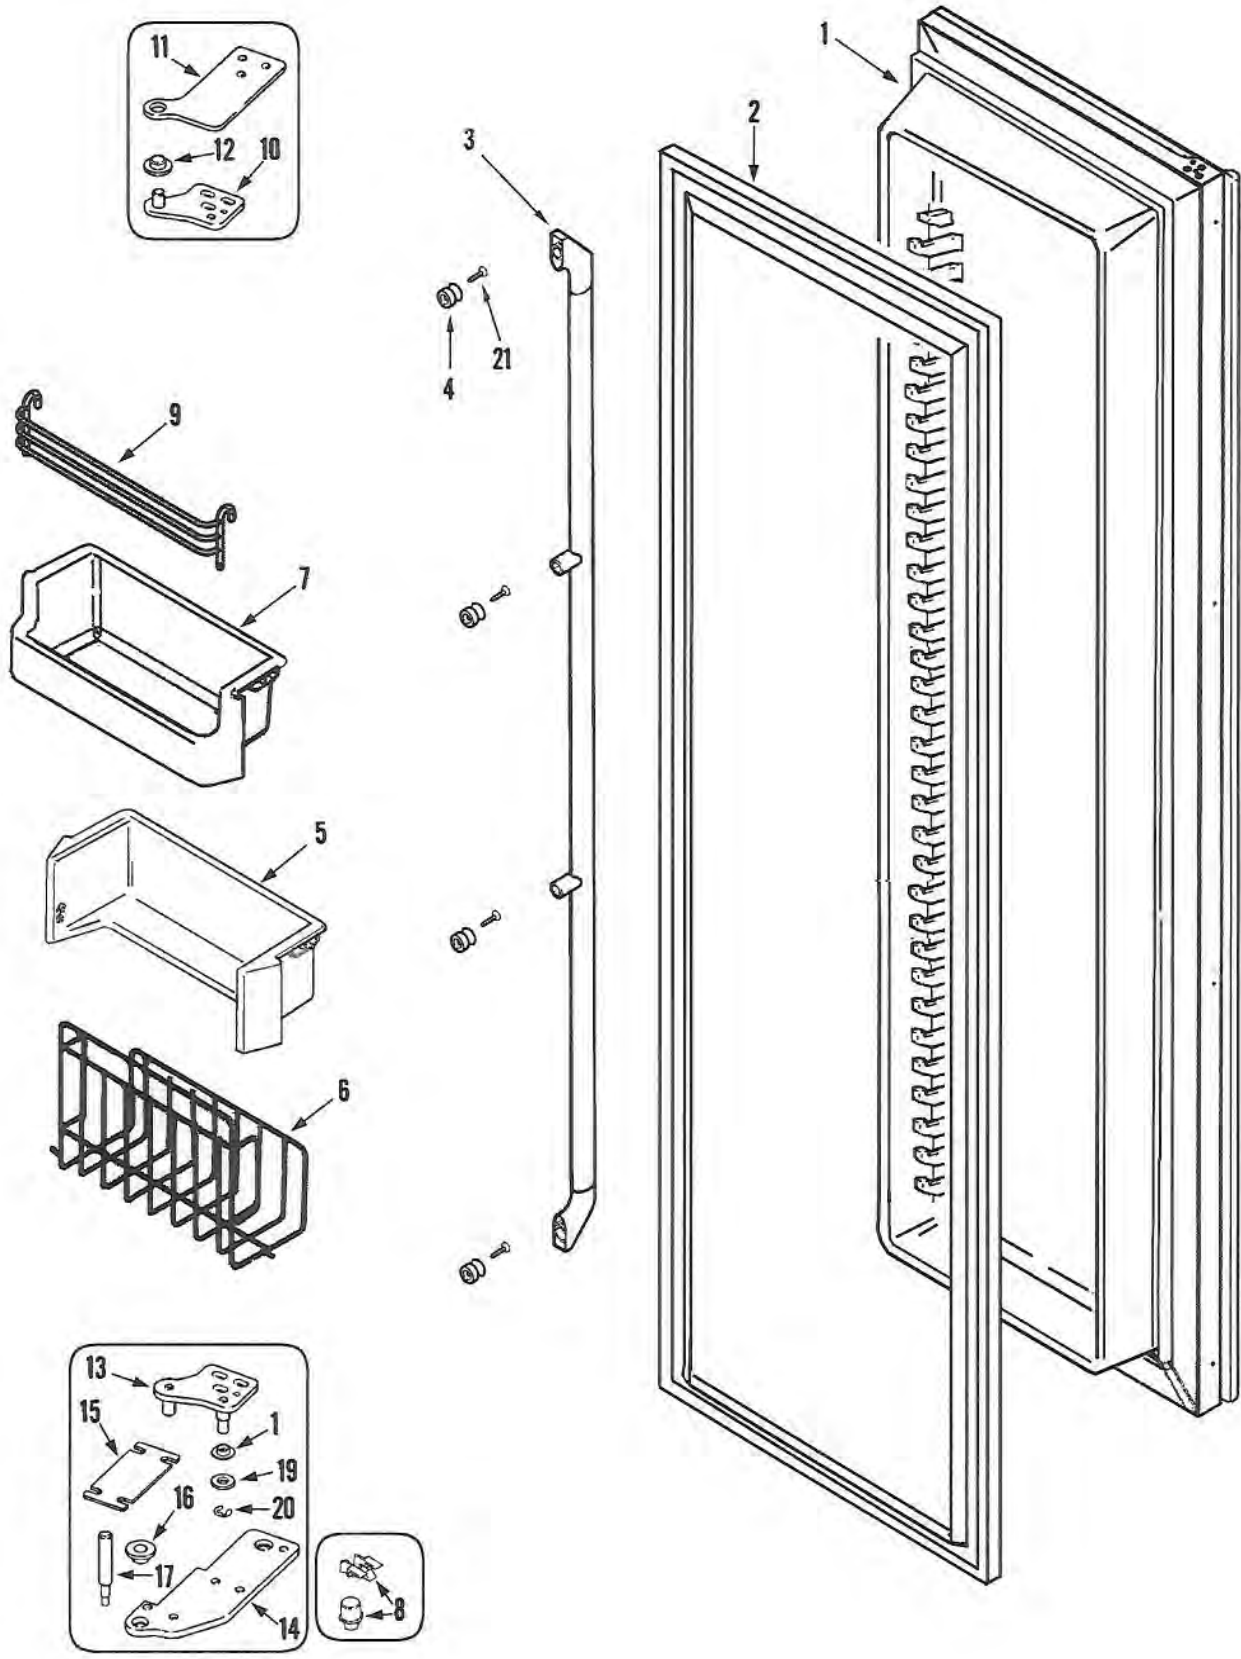

Section: FREEZER DOOR

Model: EF42BNDBSS

Freezer Door Parts EF42BNDBSS

Freezer Door			
Ref #	Whirlpool Part #	Dacor Part #	Description
1	67002148	103092	Door Assy., Freezer (STNLS)
2	67001596	103048	Seal, FRZ Door
3	67006180	103146	Handle Assy. (Incl. End Caps, Stand Offs, Set Screws and Allen Wrench)
	67006181	102618	Screw Set (End Cap)
	67006182	102619	Screw Set (Stand Off & End Cap)
	67006184	103148	Screw, Stand Off to Handle
	67006189	103149	Mount, Handle
	67006189	103149	Mount, Handle
4	67006189	103149	Mount, Handle
5	67001584	103305	Frame, Basket
6	67002548	103100	Basket, Tilt
7	67001562	103042	Shelf, Pick Off
8	67001626	103057	Stop Assy., Door
9	67006191	103306	Wire, Pick Off Shelf
10	67001471	103014	Hinge, Upper
	67001447	102997	Screw, Hinge
	67001466	103012	Screw, Hinge
11	67001448	103453	Plate, Upper Hinge
	67001449	102999	Screw, Plate
12	67001450	103000	Bushing, Upper Hinge
13	67003243	103112	Hinge, Lower
	67001447	102997	Screw, Hinge
	67001466	103012	Screw, Hinge
14	67001473	103015	Plate, Lower Hinge
	67001531	103035	Screw, Plate
15	67001453	103455	Shim, Lower Hinge
16	67001454	103003	Bushing, Lower Hinge
17	67001456	103005	Stud, Lower Hinge
	67001455	103004	Nut, Hinge Stud
18	67001458	103006	Bushing, Closer
19	67001459	103007	Spacer, Closer
20	67001460	103008	Retainer, Closer Extension
21	67006190	103150	Screw, Handle Mount