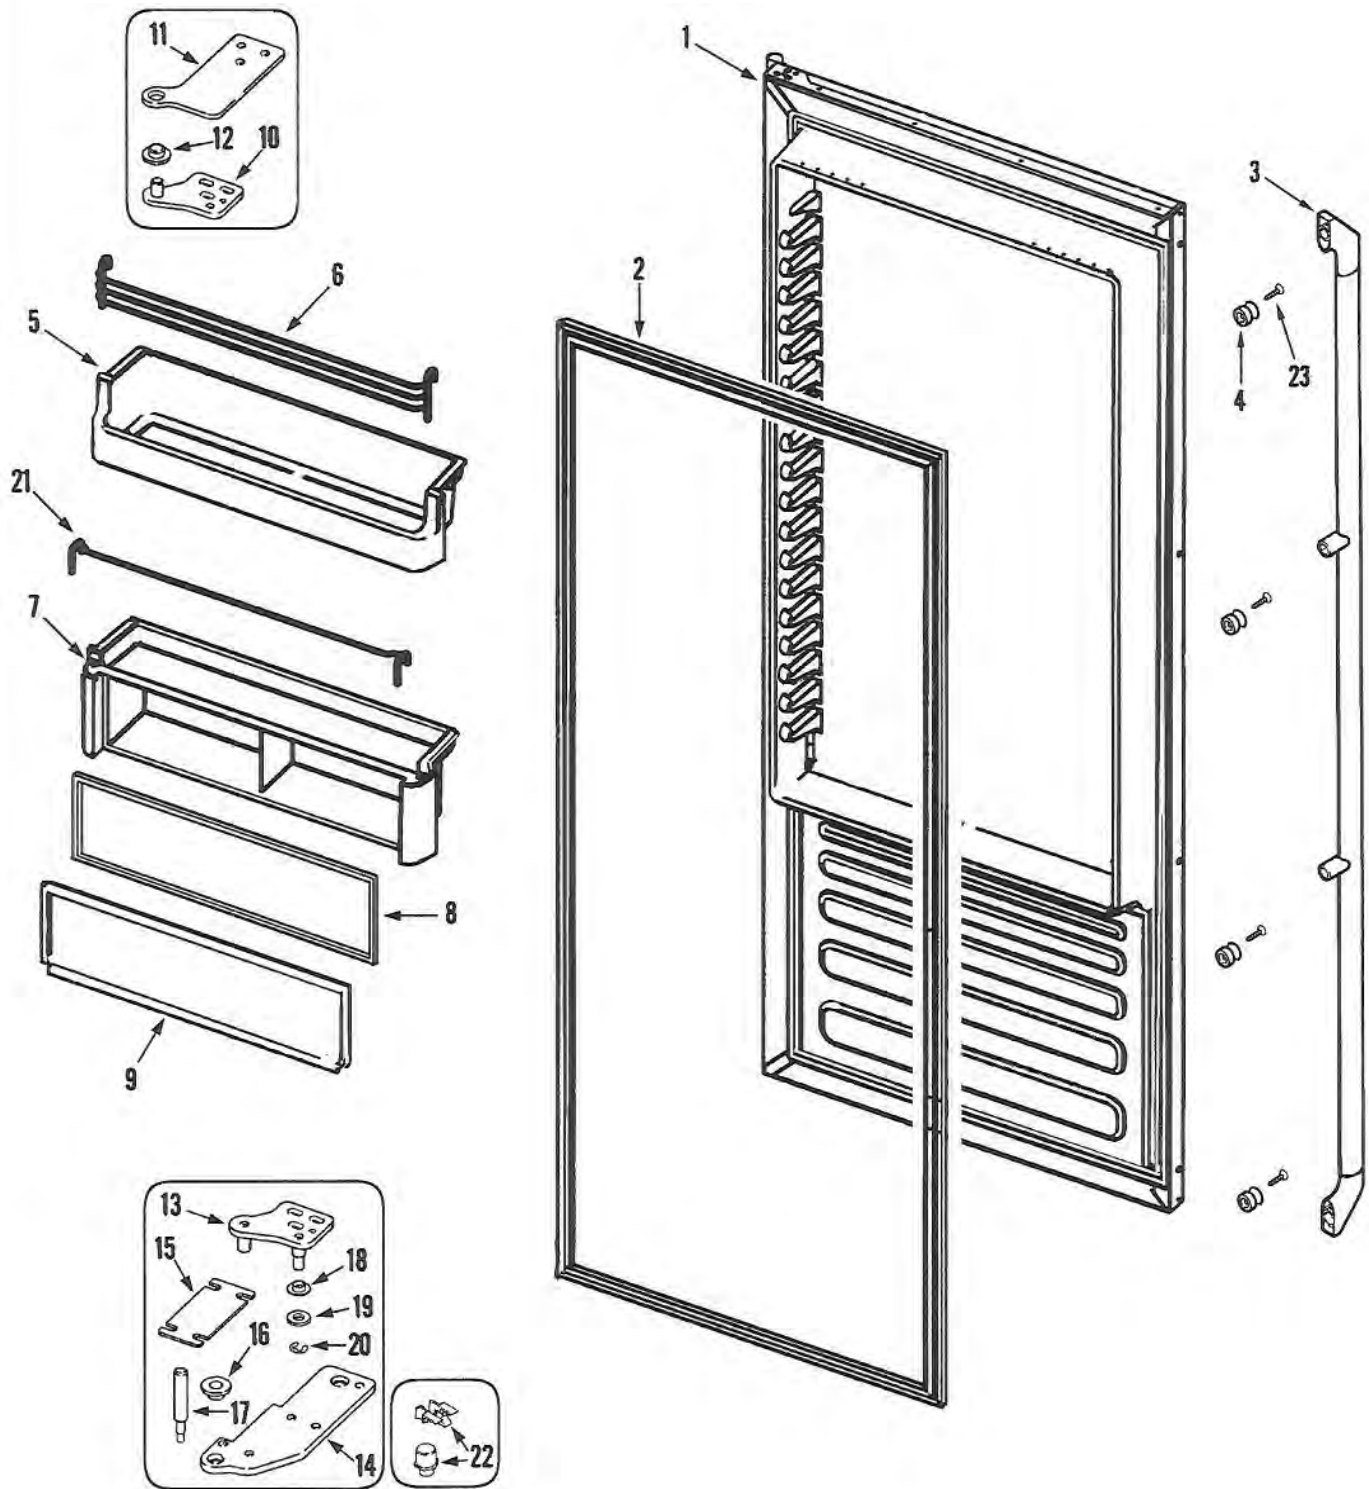

Section: FRESH FOOD DOOR

Model: EF42BNDBSS

Fresh Food Door Parts EF42BNDBSS

Ref #	Whirlpool #	Dacor #	Description
1	67002146	103091	Door Asy, Fresh Food (STNLS)
2	67001595	106470	Seal, F.F. Door
3	67006180	103146	Handle Asy.
-	67006181	102618	Screw, Set (End Cap)
-	67006182	102619	Screw, Set (Stand off & End Cap)
-	67006184	103148	Screw, Stand Off to Handle
4	67006189	103149	Mount, Handle
5	67001561	103041	Shelf, Pick Off
6	67006183	103445	Wire, Pick Off Shelf
7	67001565	103043	Compartment, Dairy
8	67001579	103044	Seal, Dairy Door
9	67002138	103090	Door Asy, Dairy
10	67001446	102996	Hinge, Upper
-	67001447	102997	Screw, Hinge
-	67001466	103012	Screw, Hinge
11	67001448	102998	Plate, Upper Hinge
-	67001449	102999	Screw, Plate
12	67001450	103000	Bushing, Upper Hinge
13	12002137	103446	Hinge, Lower
-	67001447	102997	Screw, Hinge
-	67001466	103012	Screw, Hinge
14	67001452	103001	Plate, Lower Hinge
-	67001531	103035	Screw, Plate
15	67001453	103455	Shim, Lower Hinge
16	67001454	103003	Bushing, Lower Hinge
17	67001456	103005	Stud, Lower Hinge
-	67001455	103004	Nut, Hinge Stud
18	67001458	103006	Bushing, Closer
19	67001459	103007	Spacer, Closer
20	67001460	103008	Retainer, Closer Extension
21	67002546	103098	Wire, Dairy Compartment
22	67001626	103057	Stop Asy, Door
23	67006190	103150	Screw, Handle Mount