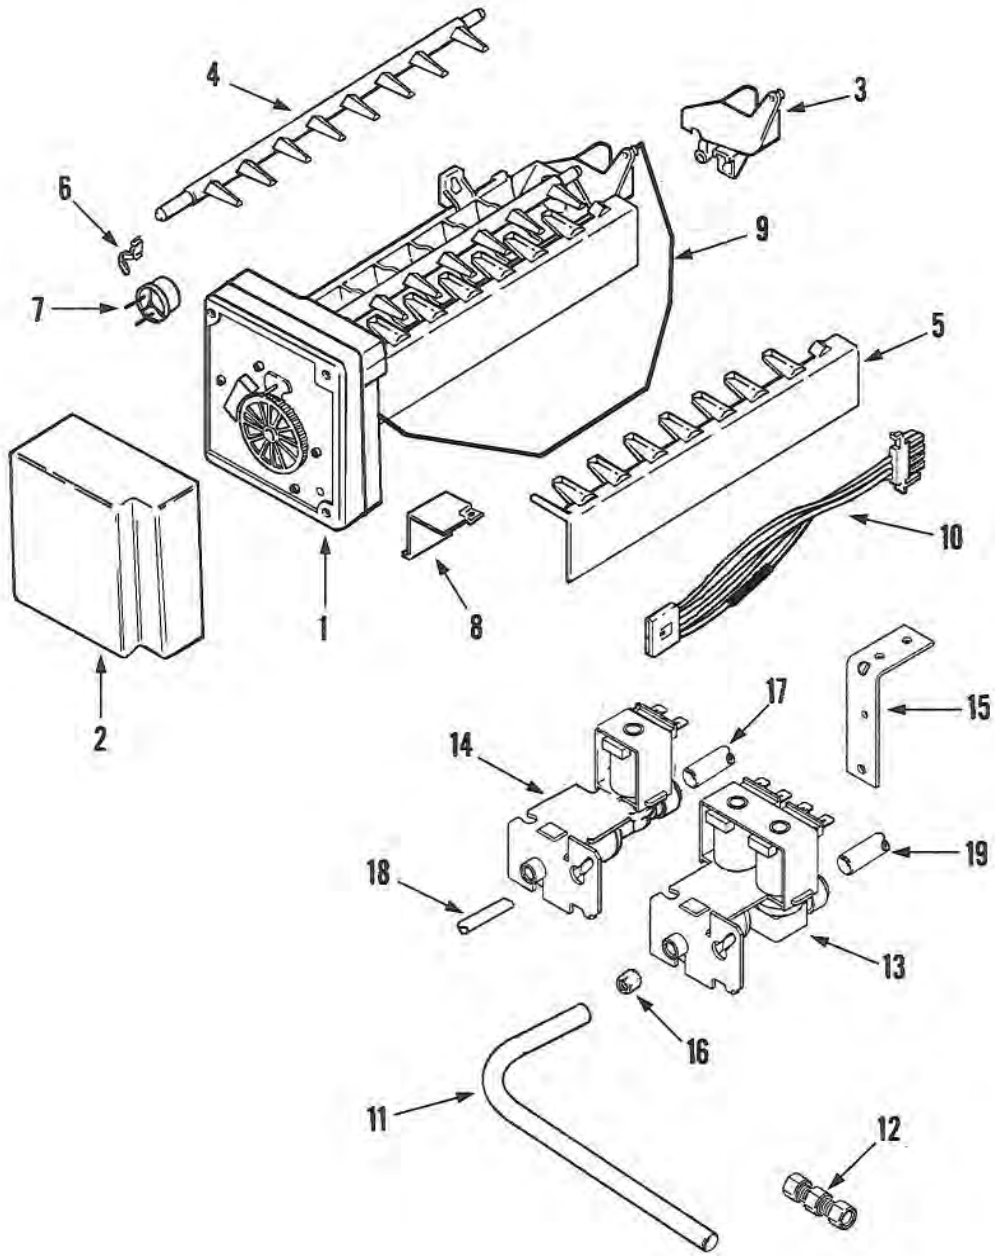

Section: ICE MAKER

Model: EF42BNDBSS

Icemaker Parts EF42BNDBSS

Ice Maker			
Ref #	Whirlpool Part #	Dacor Part #	Description
1	67001557	103040	Ice Maker Assy (115V)
**	61002819	102895	Screw, Ice Maker
2	67001486	103026	Cover, Ice Maker
3	95100-1	102843	Inlet, Water
4	95101-1	102841	Inlet, Water
5	95102-1	102842	Ice Stripper
6	95104-1	102849	Thermostat, Retainer
7	95092-1	103315	Thermostat
	95093-1	103316	Cement, Alumilastic (4oz)
8	95107-1	102847	Bracket, Module & Heater
	95108-1	102848	Screw, Bracket
9	70142-1	103206	Sensor Arm
10	67001487	103027	Wire Harness, Ice Maker
11	67001484	103024	Tube Copper Inlet
12	54267-1	103318	Union, Compression
13	67001478	103018	Water Valve (Filter)
**	61002819	102895	Valve Screw
14	67001479	103019	Water Valve (Ice Maker)
**	61002819	102895	Screw, Valve
15	67001480	103020	Bracket, Water Valve
**	61002819	102895	Screw, Bracket
16	67001485	103025	Nut and Sleeve Assy
17	67001481	103021	Tubing, Valve to Ice Maker
**	61001161	103457	Clamp, Tubing
18	67001482	103022	Tubing, Valve to Filter Outlet
19	67001483	103023	Tubing, Valve to Filter Inlet
	102894	103209	Terminal Cover