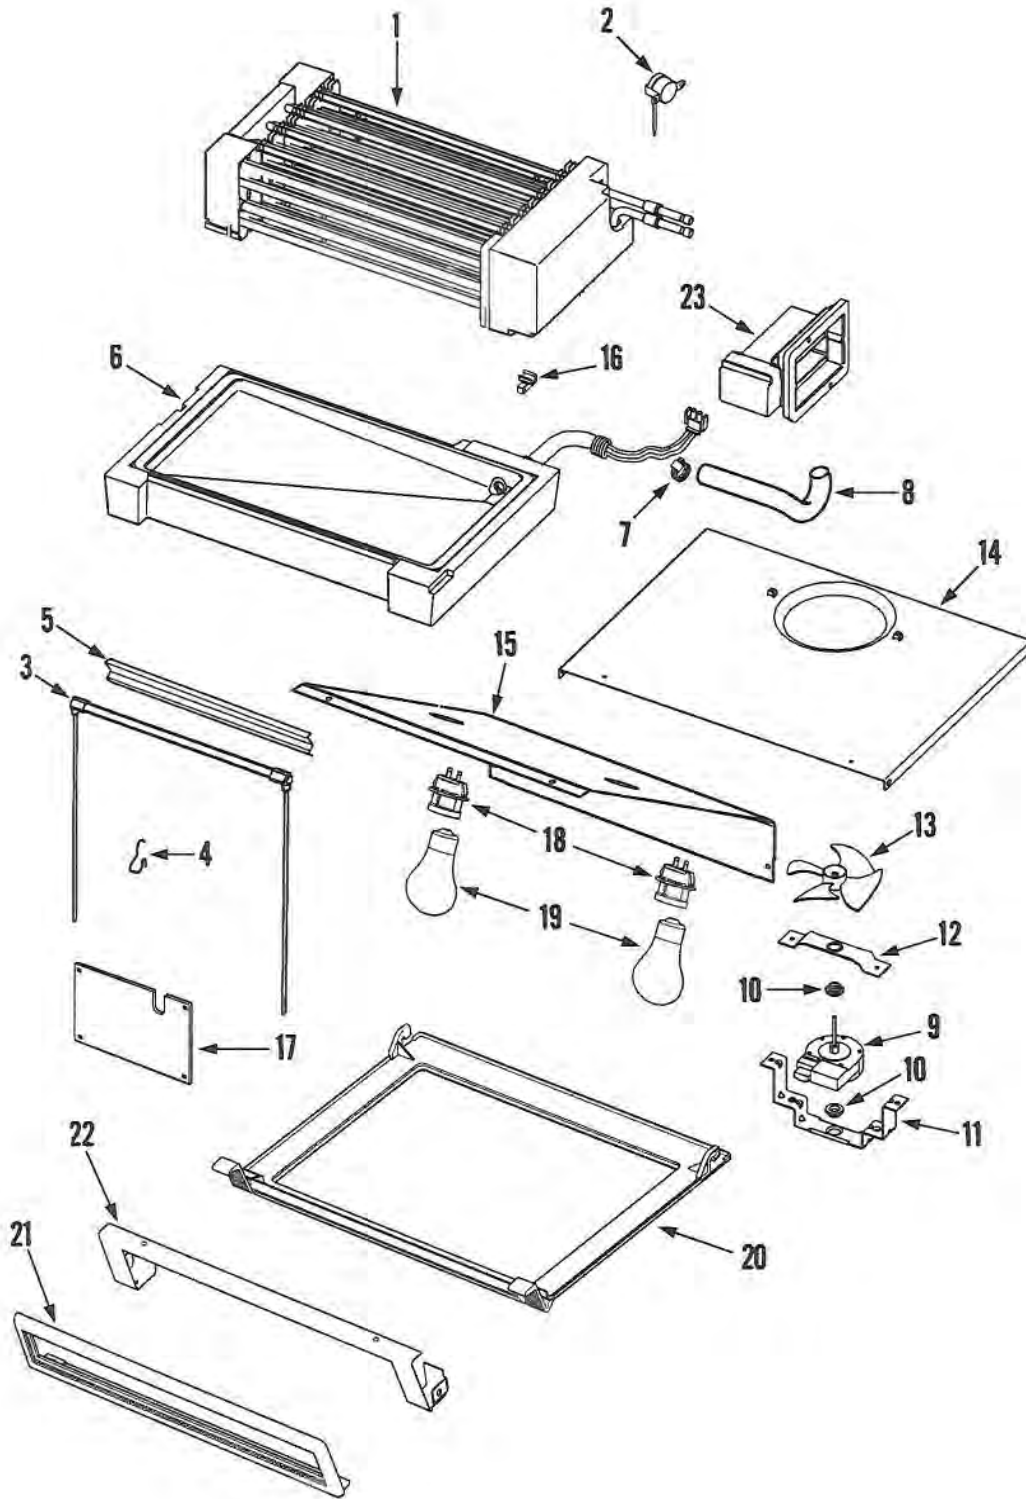

Section: EVAPORATOR COMPARTMENT

Model: EF42BNDBSS

Evaporator Parts EF42BNDBSS

Evaporator Compartment			
Ref #	Whirlpool Part #	Dacor Part #	Description
1	12733801Q	103247	Evaporator Assy
2	67001404	102965	Thermostat, Defrost
**	61002819	102895	Screw, Thermostat
3	67001634	103060	Heater, Defrost
4	67005457	103127	Clip, Defrost Heater
5	67001637	103062	Shield, Defrost Heater
6	67003238	103110	Tray Assy., Evaporator Drain
	67001635	103061	Seal, Tray Assy
7	67001408	102967	Clamp, Drain Tube
8	67001409	102268	Drain Tube
9	67003241	103111	Motor Pan
	400022-1	103199	Screw Motor
10	61005341	102910	Fan Bushing
11	67001371	102943	Fan Bracket
**	61005240	102905	Bracket Screw
12	61005340	102909	Retainer Fan
13	67001410	102969	Fan Blade
14	67002137	103089	Cover Assy., Evaporator
15	67006464	103191	Air Diffuser
	67001388	102954	Diffuser Screw
	67001412	102970	Diffuser Gasket
16	67001995	103087	Thermister
17	67001633	103059	Velora Insulation
**	61003316	102899	Insulation Retainer
18	61001945	102893	Bulb Receptacle
19	67003883	102690	Light Bulb
20	67001611	103051	Light Shield
	67001380	102950	Shield Screw
21	67006178	103296	Façade
	67001377	102948	Façade Screw
22	67001628	103058	Façade Bracket
**	61002819	102895	Bracket Screw
23	67001900	103081	Auto Damper Assy
	67002798	103297	Screw, Damper Assy
	67003456	103123	Freezer Wire Harness