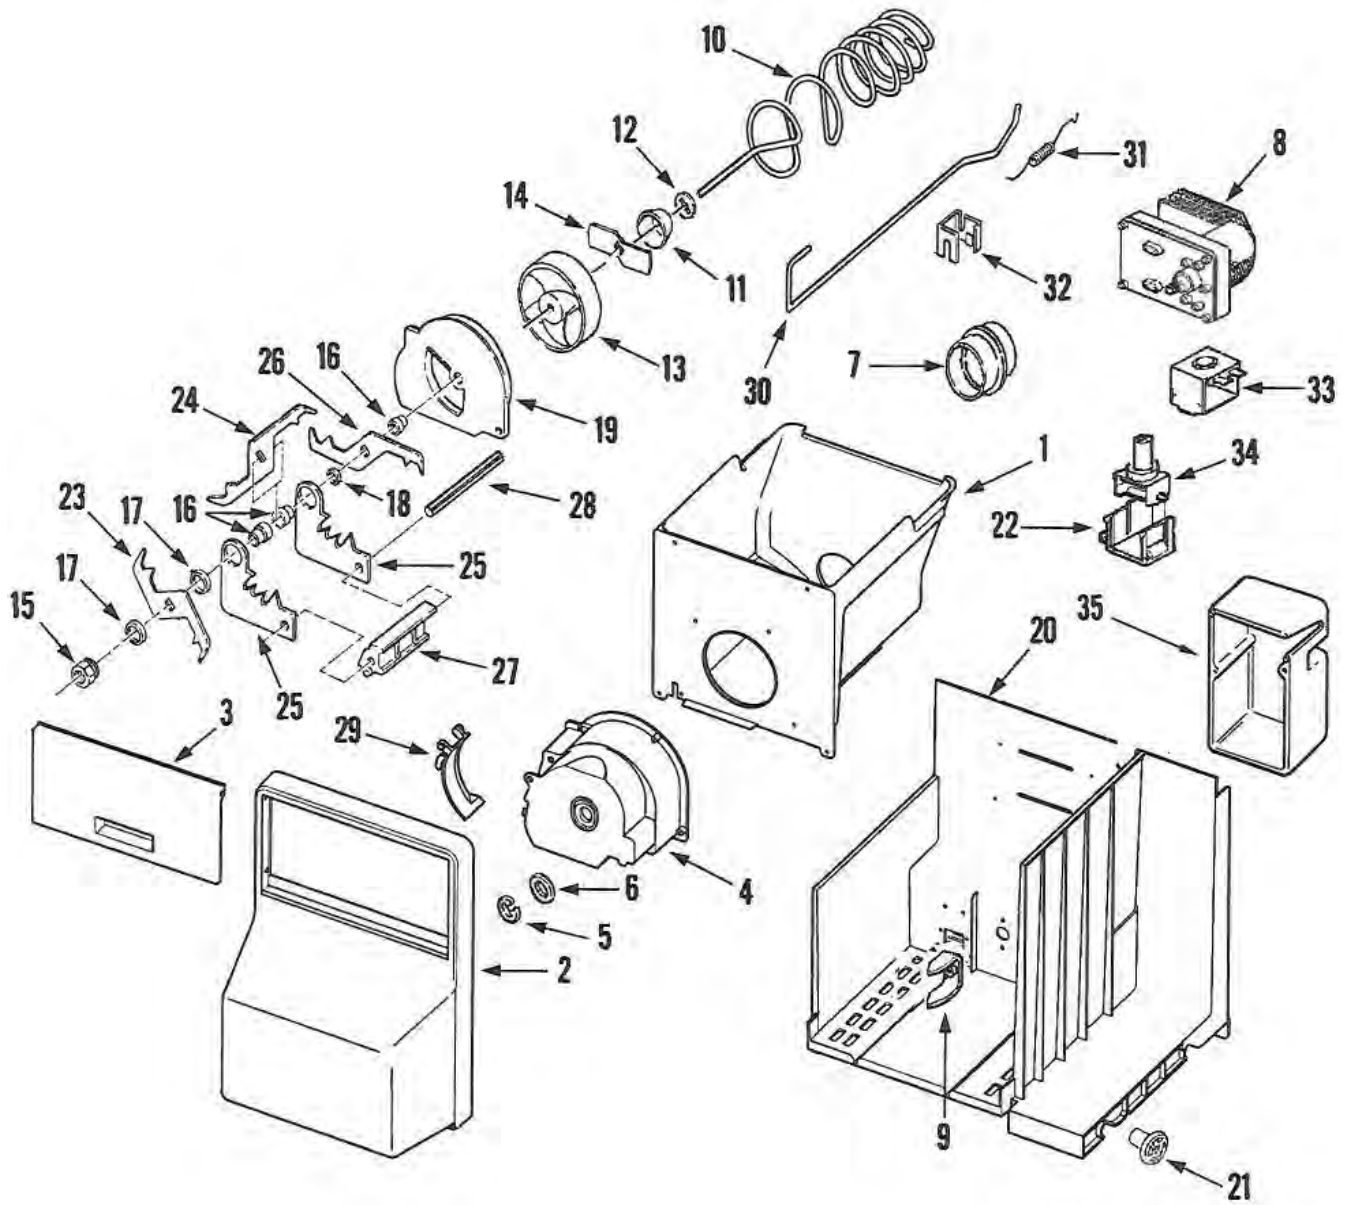

EF42BDCBSS Refrigerator - Ice Bin

EF42BDCBSS Refrigerator - Ice Bin Parts

Item	Dacor #	Whirlpool #	Description
1	103229	67001533	Bin, Ice
2	103236	67001542	Front, Ice Bin
-	103309	415013-35	Screw, Bin Front
3	103232	67001536	Door, Ice Access
4	103217	61004804	Housing, Crusher
-	103309	415013-35	Screw, Housing
-	103220	61004869	Seal, Housing
5	103320	69704-1	Ring, Snap
6	103321	69703-1	Washer, Retainer
7	103210	61003336	Ring, Drive
8	103472	12001773	Motor Asy., Auger (w/ Yoke)
-	103322	61003324	Screw, Motor
9	103323	63052-1	Yoke
10	103230	67001534	Auger
11	103324	69699-1	Cone, Ice Deflector
12	103325	69698-1	Washer, Cone Stop
13	103326	70036-1	Impeller
14	103327	69755-1	Plate, Drive
15	103328	69709-1	Nut, Auger
16	103423	69697-1	Bearing, Spacer
17	103330	69696-1	Spacer, Blade
18	103331	69696-2	Spacer, Blade
19	103332	69701-1	Plate, Impeller
20	103333	67006193	Enclosure
-	103199	400022-1	Screw, Enclosure
21	103221	61005080	Support, Enclosure
-	103199	400022-1	Screw, Support
22	103430	69715-1	Guide, Yoke
-	103334	400026-12	Screw, Guide
23	103335	69702-3	Blade, Crusher
24	103433	69702-2	Blade, Crusher
25	103337	69706-1	Blade, Crusher
26	103338	69702-1	Blade, Crusher
27	103339	69708-1	Lock, Fixed Blade
28	103340	69705-1	Pin, Blade Lock
29	103341	69718-1	Door, Ice Crusher

Item	Dacor #	Whirlpool #	Description
30	103237	67001543	Rod, Crusher Control
31	103218	61004808	Spring, Control Rod
32	103219	61004809	Bracket, Control Rod
33	103222	61005253	Solenoid
-	103322	61003324	Screw, Solenoid
34	103223	61005844	Yoke Asy.
35	103440	67006272	Cover, Solenoid
-	103441	67004873	Cover, Ice Maker Bottom
-	103442	67004875	Spacer, Cover
-	103346	67004876	Screw, Cover