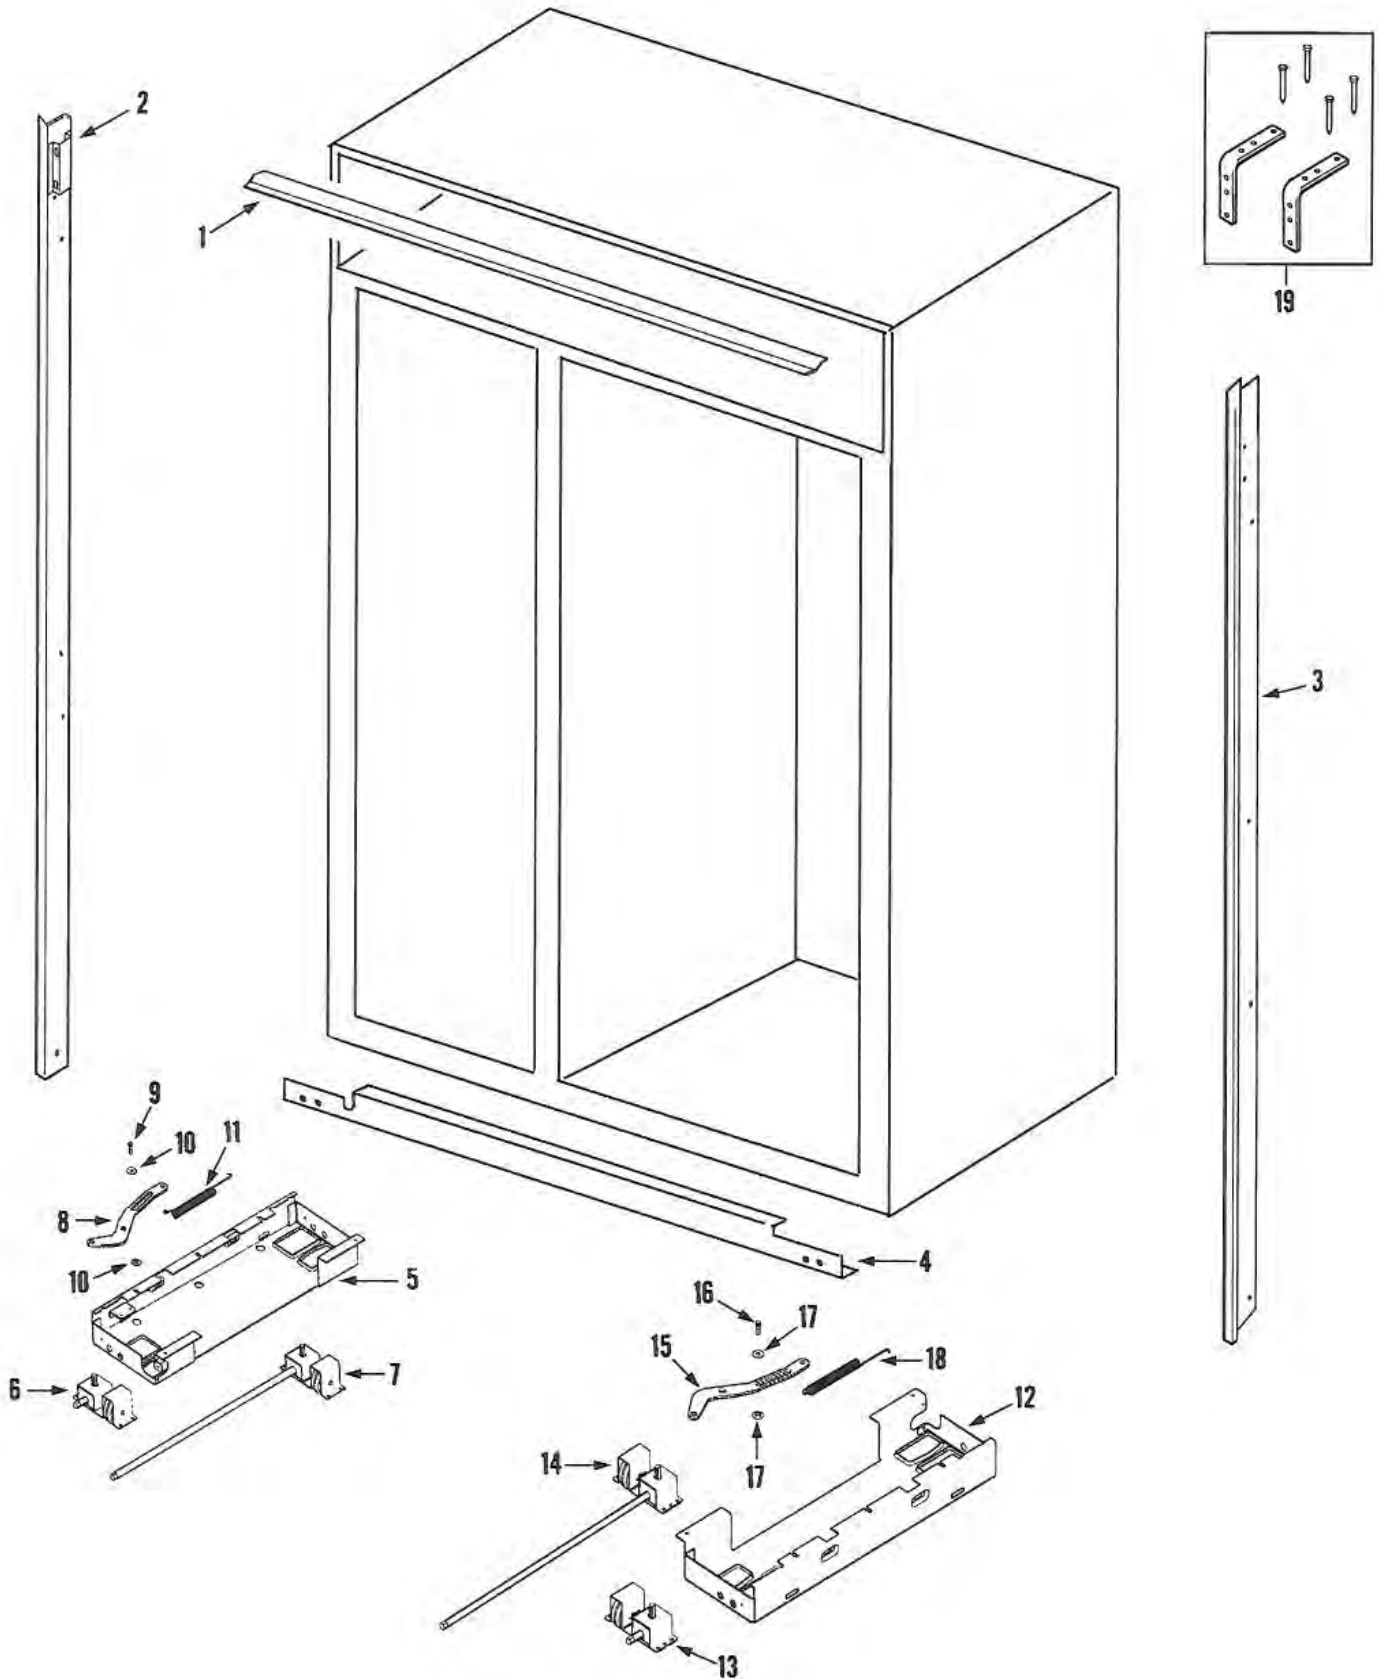

The Life of the Kitchen.®

PARTS CATALOG

EF42BDCBSS Refrigerator

Page #	Description
2	Cabinet
4	Compressor
6	Controls
8	Shelves/Accessories (Fresh Food)
10	Evaporator Compartment
12	Shelves & Accessories (Freezer)
14	Fresh Food Door
16	Freezer Door
18	Fountain
20	Ice Maker
22	Ice Bin

Revised 05-03-2013

EF42BDCBSS Refrigerator - Cabinet

EF42BDCBSS Refrigerator - Cabinet Parts

Item	Dacor #	Whirlpool #	Description
1	103120	67006160	Trim, Cabinet Upper (SLV)
-	102916	67001330	Screw, Trim
2	103130	67006161	Trim, Cabinet Side (LT-SLV)
-	102915	67001328	Screw, Trim
3	103256	67006162	Trim, Cabinet Side (RT-SLV)
-	102915	67001328	Screw, Trim
4	103634	67001623	Kick Plate
-	103036	67001540	Screw, Kick Plate
5	103116	67003441	Wheel, Asy (LT)
-	103199	400022-1	Screw, Wheel Asy.
-	102895	61002819	Screw, Wheel Asy.
6	103117	67003442	Gear Asy., Wheel (FRT)
-	102895	61002819	Screw, Gear Asy.
7	103118	67003443	Gear Asy., Wheel (Rear)
-	102895	61002819	Screw, Gear Asy.
8	103029	67001518	Arm, Door Closer
9	103030	67001519	Screw, Closer Arm
10	103031	67001520	Bushing, Closer Arm
11	103032	67001521	Spring w/ Dampner, Door Closer
12	103260	67003444	Wheel Asy. (RT)
-	103199	400022-1	Screw, Wheel Asy.
-	102895	61002819	Screw, Wheel Asy.
13	103129	67003445	Gear Asy., Wheel (FRT)
-	102895	61002819	Screw, Gear Asy.
14	103121	67003446	Gear Asy., Wheel (Rear)
-	102895	61002819	Screw, Gear Asy.
15	103029	67001518	Arm, Door Closer
16	103030	67001519	Screw, Closer Arm
17	103031	67001520	Bushing, Closer Arm
18	106446	67001526	Spring, w/ Damper, Door Closer
19	103033	67001527	Bracket, Asy., Anti-Tip