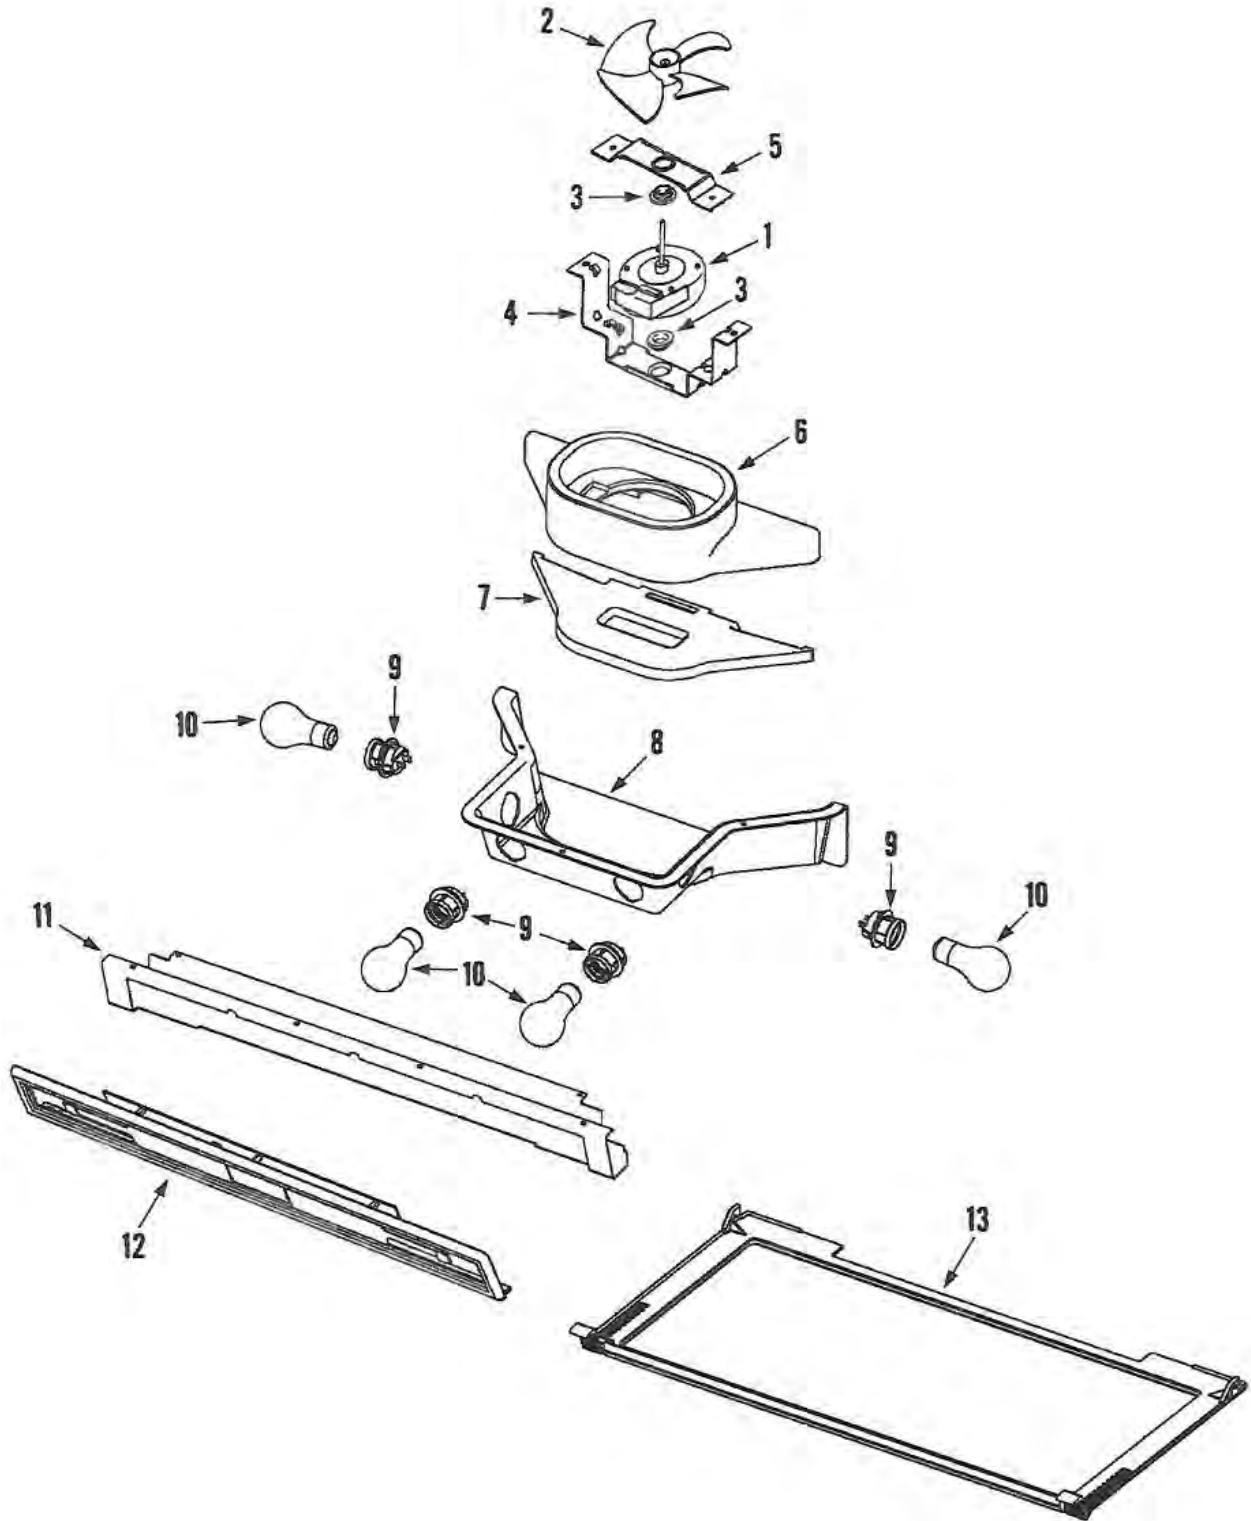

EF42BDCBSS Refrigerator - Controls

EF42BDCBSS Refrigerator - Controls Parts

Item	Dacor #	Whirlpool #	Description
1	103111	67003241	Motor, Fan
-	103199	400022-1	Screw, Motor
2	102942	67001370	Blade, Fan
3	102910	61005341	Bushing, Fan
4	102943	67001371	Bracket, Fan
-	102905	61005240	Screw, Bracket
5	103286	67006173	Retainer, Fan
6	102944	67001372	Diverter, Discharge (Top)
7	102945	67001373	Diverter, Discharge (Btm)
8	102946	67001374	Housing, Control
-	102895	61002819	Screw, Housing
9	102893	61001945	Receptacle, Bulb
10	102690	67003883	Blub, Light
11	103050	67001608	Bracket, Display
-	103197	400022-1	Screw, Bracket
-	102948	67001377	Screw, Bracket
12	103284	67006174	Display Asy., Main
13	103067	67001807	Shield, Light
-	102950	67001380	Screw, Shield
-	103122	67003449	Wire Harness, Control HSG.