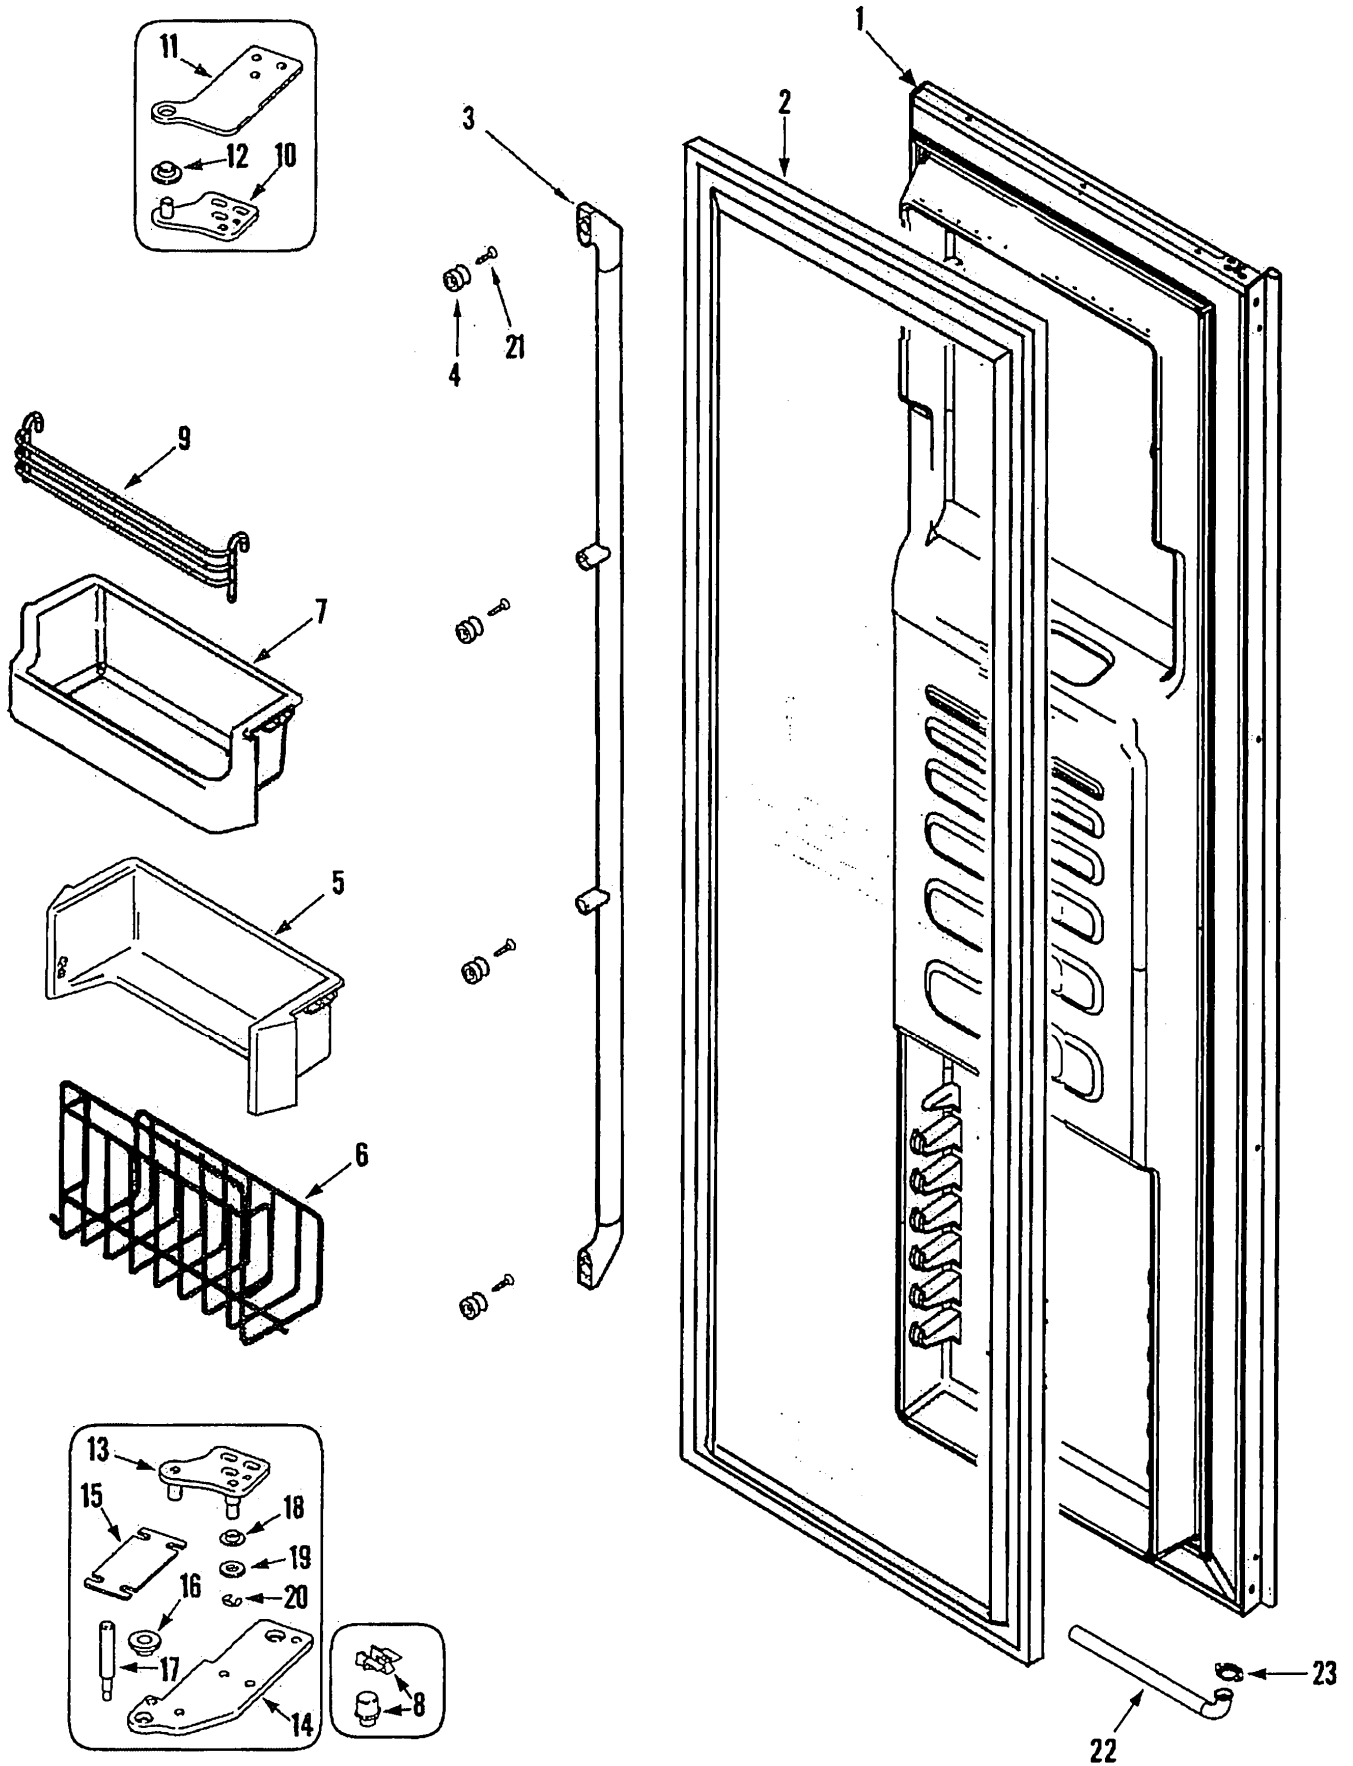

EF42BDCBSS Refrigerator - Freezer Door

EF42BDCBSS Refrigerator - Freezer Door Parts

Item	Dacor #	Whirlpool #	Description
1	103248	67002145	Door Asy, Freezer (STNLS)
2	103047	67001596	Seal, Freezer Door
3	103146	67006180	Handle Asy.
-	102618	67006181	Screw, Set (End Cap)
-	102619	67006182	Screw, Set (Stand off & End Cap)
-	103148	67006184	Screw, Stand off to Handle
4	103149	67006189	Mount, Handle
5	103045	67001584	Frame, Basket
6	103100	67002548	Basket, Tilt
7	103042	67001562	Shelf, Pick Off
8	103057	67001626	Stop Asy, Door
9	103151	67006191	Wire, Pick Off Shelf
10	103014	67001471	Hinge, Upper
-	102997	67001447	Screw, Hinge
-	103012	67001466	Screw, Hinge
11	102998	67001448	Plate, Upper Hinge
-	102999	67001449	Screw, Plate
12	103000	67001450	Bushing, Upper Hinge
13	103307	67003242	Hinge, Lower
-	102997	67001447	Screw, Hinge
-	103012	67001466	Screw, Hinge
14	103015	67001473	Plate, Lower Hinge
-	103035	67001531	Screw, Plate
15	103455	67001453	Shim, Lower Hinge
16	103003	67001454	Bushing, Lower Hinge
17	103005	67001456	Stud, Lower Hinge
-	103004	67001455	Nut, Hinge Stud
18	103006	67001458	Bushing, Closer
19	103007	67001459	Spacer, Closer
20	103008	67001460	Retainer, Closer Extension
21	103150	67006190	Screw, Handle Mount
22	103245	67001972	Conduit, Pivoting
23	103244	67001971	Bearing, Conduit
-	103103	67002819	Screw, Bearing