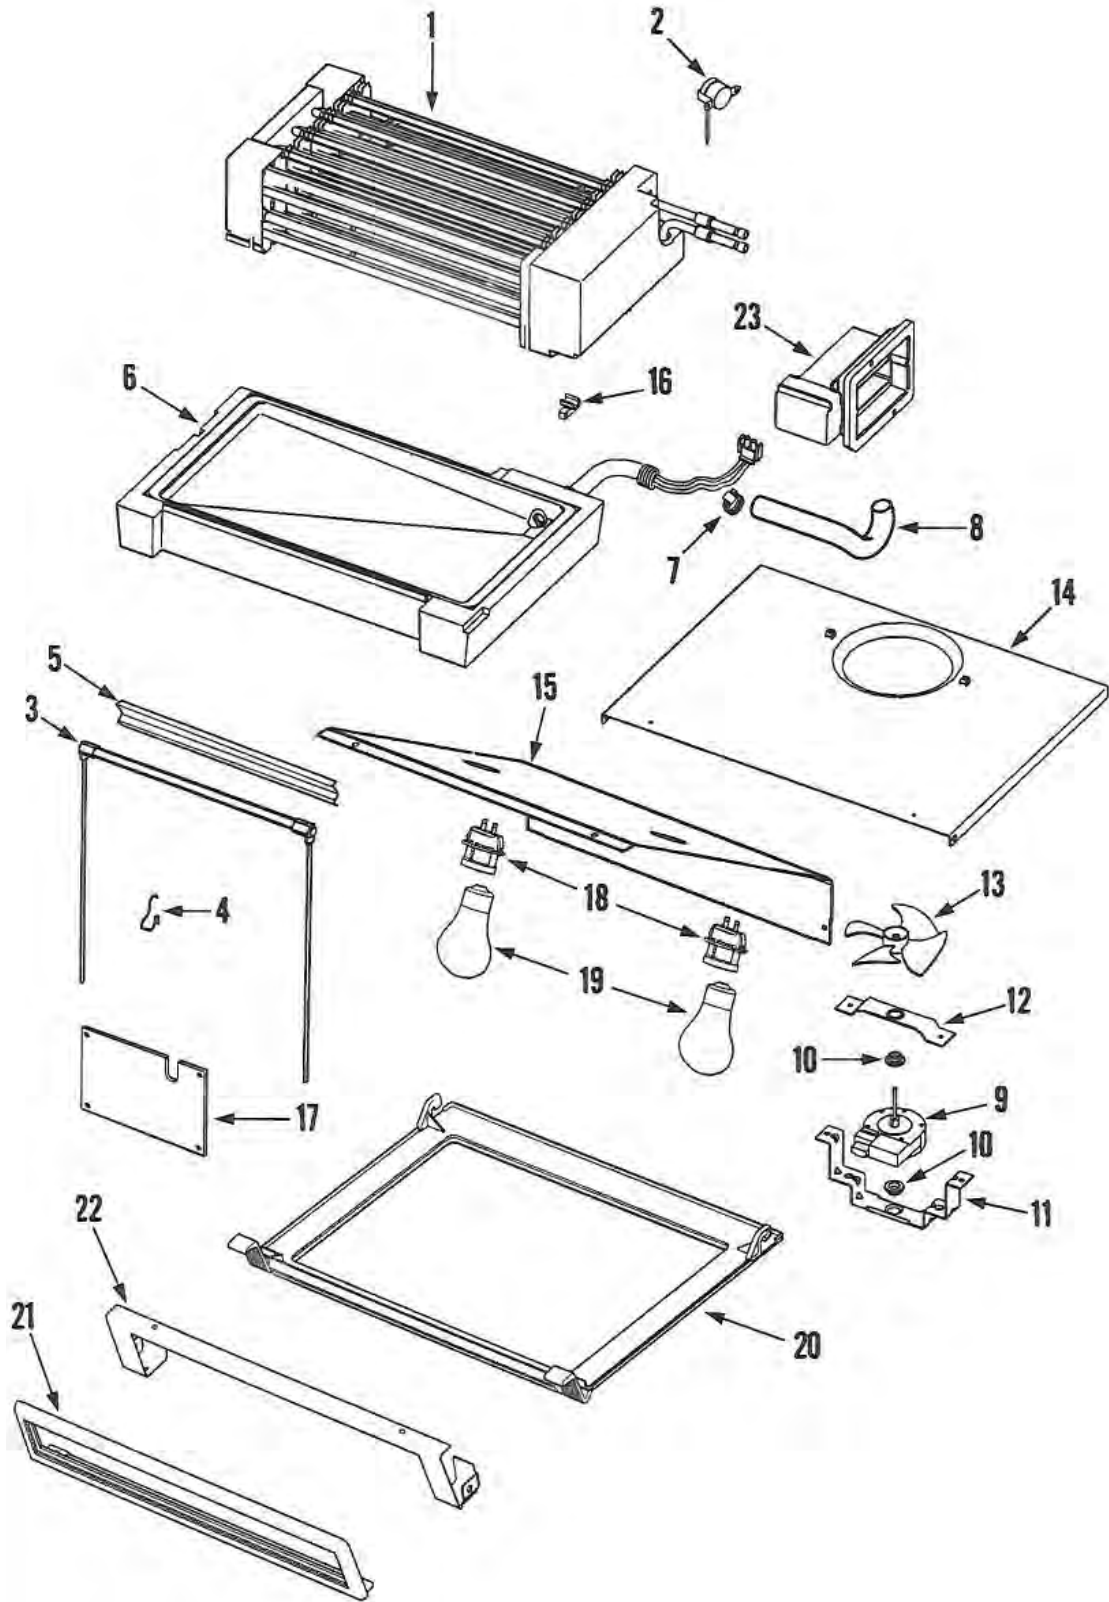

EF42BDCBSS Refrigerator - Evaporator Compartment

EF42BDCBSS Refrigerator - Evaporator Compartment Parts

Item	Dacor #	Whirlpool #	Description
1	103247	67002142	Evaporator Asy.
2	102965	67001404	Thermostat, Defrost
-	102895	61002819	Screw, Thermostat
3	103060	67001634	Heater, Defrost
4	103127	67005457	Clip, Defrost Heater
5	103062	67001637	Shield, Defrost Heater
6	103110	67003238	Tray Asy., Evaporator Drain
-	103061	67001635	Seal, Tray Asy.
7	102967	67001408	Clamp, Drain Tube
8	102968	67001409	Tube, Drain
9	103111	67003241	Motor, Fan
-	103199	400022-1	Screw, Motor
10	102910	61005341	Bushing, Fan
11	102943	67001371	Bracket, Fan
-	102905	61005240	Screw, Bracket
12	103286	67006173	Retainer, Fan
13	102969	67001410	Blade, Fan
14	103089	67002137	Cover, Asy., Evaporator
15	103295	67006177	Diffuser, Air
-	102954	67001388	Screw, Diffuser
-	102970	67001412	Gasket, Diffuser
16	103087	67001995	Thermister
17	103059	67001633	Insulation, Velora
-	102899	61003316	Retainer, Insulation
18	102893	61001945	Receptacle, Bulb
19	102690	67003883	Blub, Light
20	103051	67001611	Shield, Light
-	102950	67001380	Screw, Shield
21	103144	67006178	Facade
-	102948	67001377	Screw, Facade
22	103058	67001628	Bracket, Facade
-	102895	61002819	Screw, Bracket
23	103081	67001900	Damper Asy., Auto
-	102911	67002798	Screw, Damper Asy.
-	103123	67003456	Wire Harness, Freezer