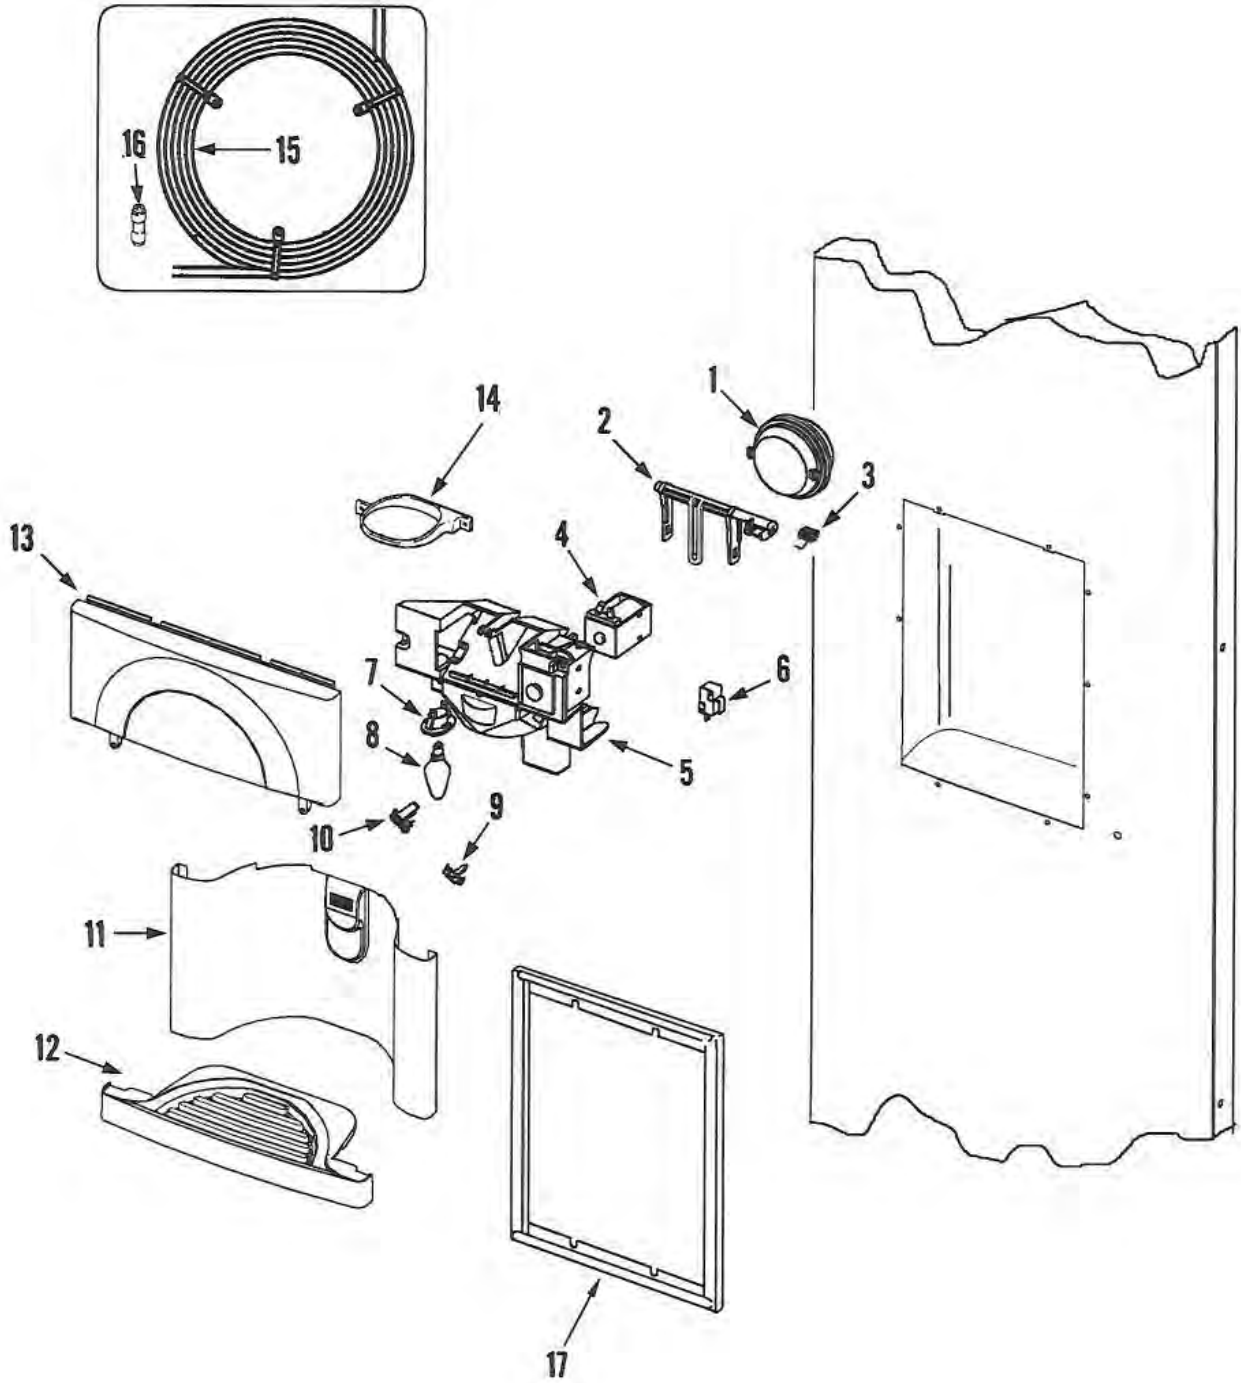

EF42BDCBSS Refrigerator - Fountain

EF42BDCBSS Refrigerator - Fountain Parts

Item	Dacor #	Whirlpool #	Description
1	103084	67001964	Door Asy., Ice
2	103070	67001837	Strike, Center
3	103308	61004388	Spring, FTN. Return
4	103069	67001835	Solenoid
-	102898	61003297	Screw, Solenoid
5	102902	61003803	Bracket, Fountain (BLK)
-	103309	415013-35	Screw, Bracket
-	102904	61004757	Foam Seal
6	102912	61005520	Switch, Limit
-	103310	415041-35	Screw, Switch
7	102897	61003291	Receptacle, Bulb
8	103204	63179-1	Bulb, Light
9	106486	67001549	Actuator
10	103037	67001550	Holder, Actuator
11	103039	67001553	Liner Pad Asy., (BLK)
-	103085	67001969	Screw, Liner
12	103038	67001551	Grill (BLK)
13	103171	67006192	Escutcheon Asy. (BLK)
-	103313	415014-35	Screw, Escutcheon
14	103076	67001881	Guard, Chip (BLK)
-	103086	67001970	Screw, Guard
15	103077	67001893	Coil., Water
-	102895	61002819	Screw, Coil
16	103460	61001266	Union, Reducing (5/16"-3/8")
17	103105	67002955	Collar, Escutcheon (BLK)
-	103063	67001640	Wire Harness, FTN. Bracket
-	106487	67001641	Wire Harness, FTN.
-	103240	67001642	Wire Harness, FTN. Switch