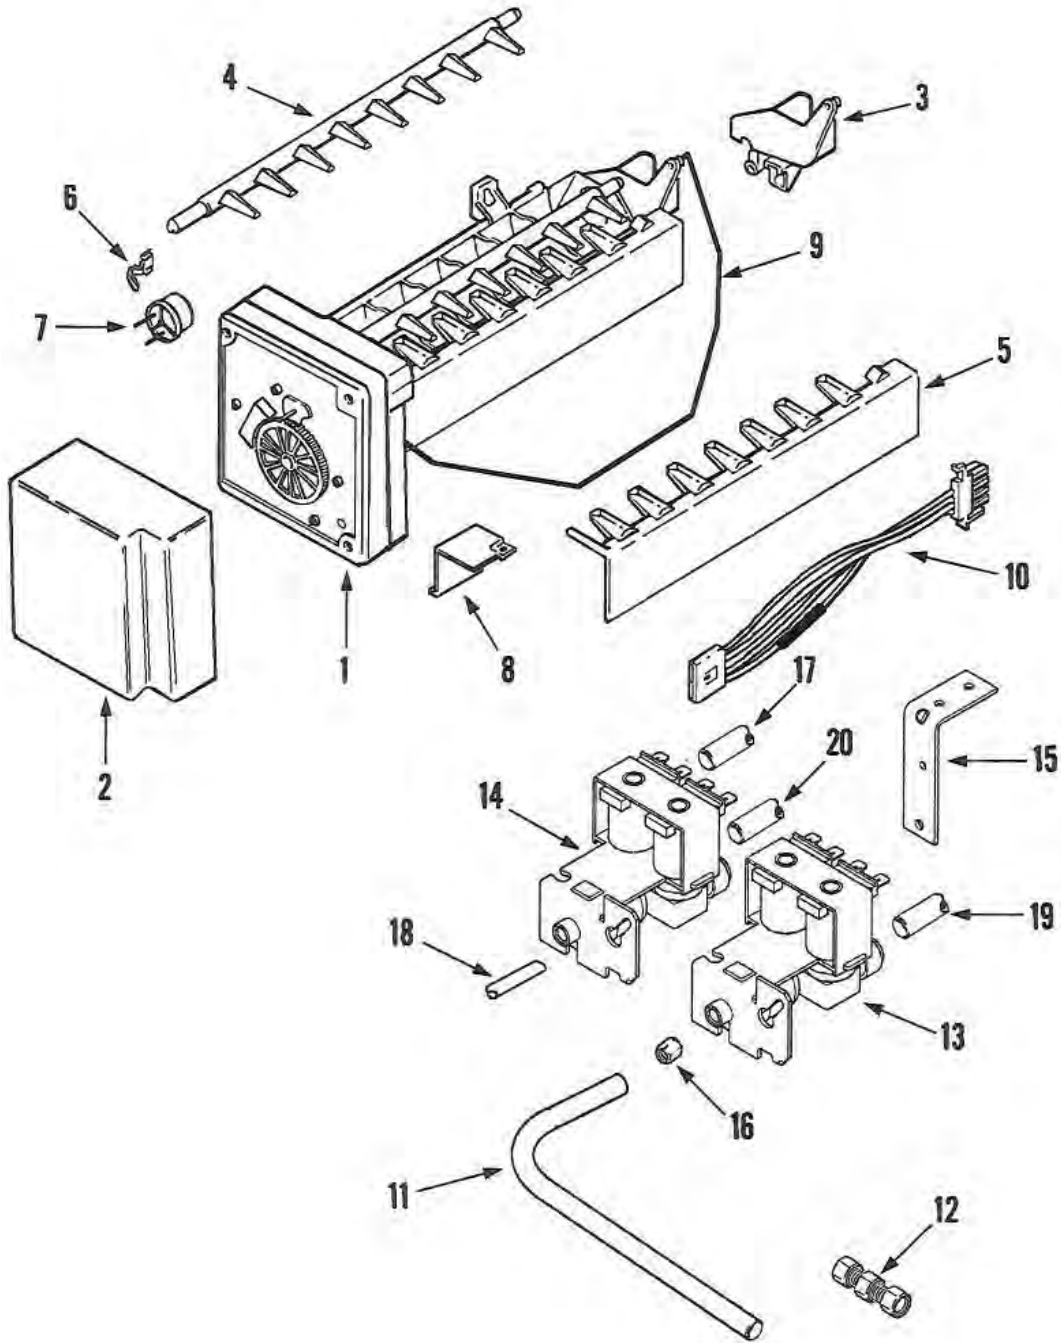

EF42BDCBOL Refrigerator - Ice Maker

EF42BDCBSS Refrigerator - Ice Maker Parts

Item	Dacor #	Whirlpool #	Description
1	103040	67001557	Ice Maker Asy. (115v)
-	103309	415013-35	Screw, Ice Maker
2	103026	67001486	Cover, Ice Maker
3	102843	95100-1	Inlet, Water
4	102841	95101-1	Ejector, Ice
5	102842	95102-1	Stripper, Ice
6	102849	95104-1	Retainer, Thermostat
7	103207	95092-1	Thermostat
-	103208	95093-1	Cement, Alumilastic (4 oz.)
8	102847	95107-1	Bracket, Module & Heater
-	102848	95108-1	Screw, Bracket
9	103234	67001538	Arm, Sensor
10	103239	67001639	Wire Harness, Ice Maker
11	103024	67001484	Tube, Copper Inlet
12	103203	54267-1	Union, Compression
13	103018	67001478	Valve, Water (Filter)
-	102895	61002819	Screw, Valve
14	103227	67001435	Valve, Water (Ice Maker)
-	102895	61002819	Screw, Valve
15	103020	67001480	Bracket, Water Valve
-	102895	61002819	Screw, Bracket
16	103025	67001485	Nut & Sleeve Asy.
17	103228	67001493	Tubing, Valve to Ice Maker
-	103457	61001161	Clamp, Tubing
18	103022	67001482	Tubing, Valve to Filter Outlet
19	103023	67001483	Tubing, Valve to Filter Inlet
20	103319	67187-25	Tubing, Valve to Coil