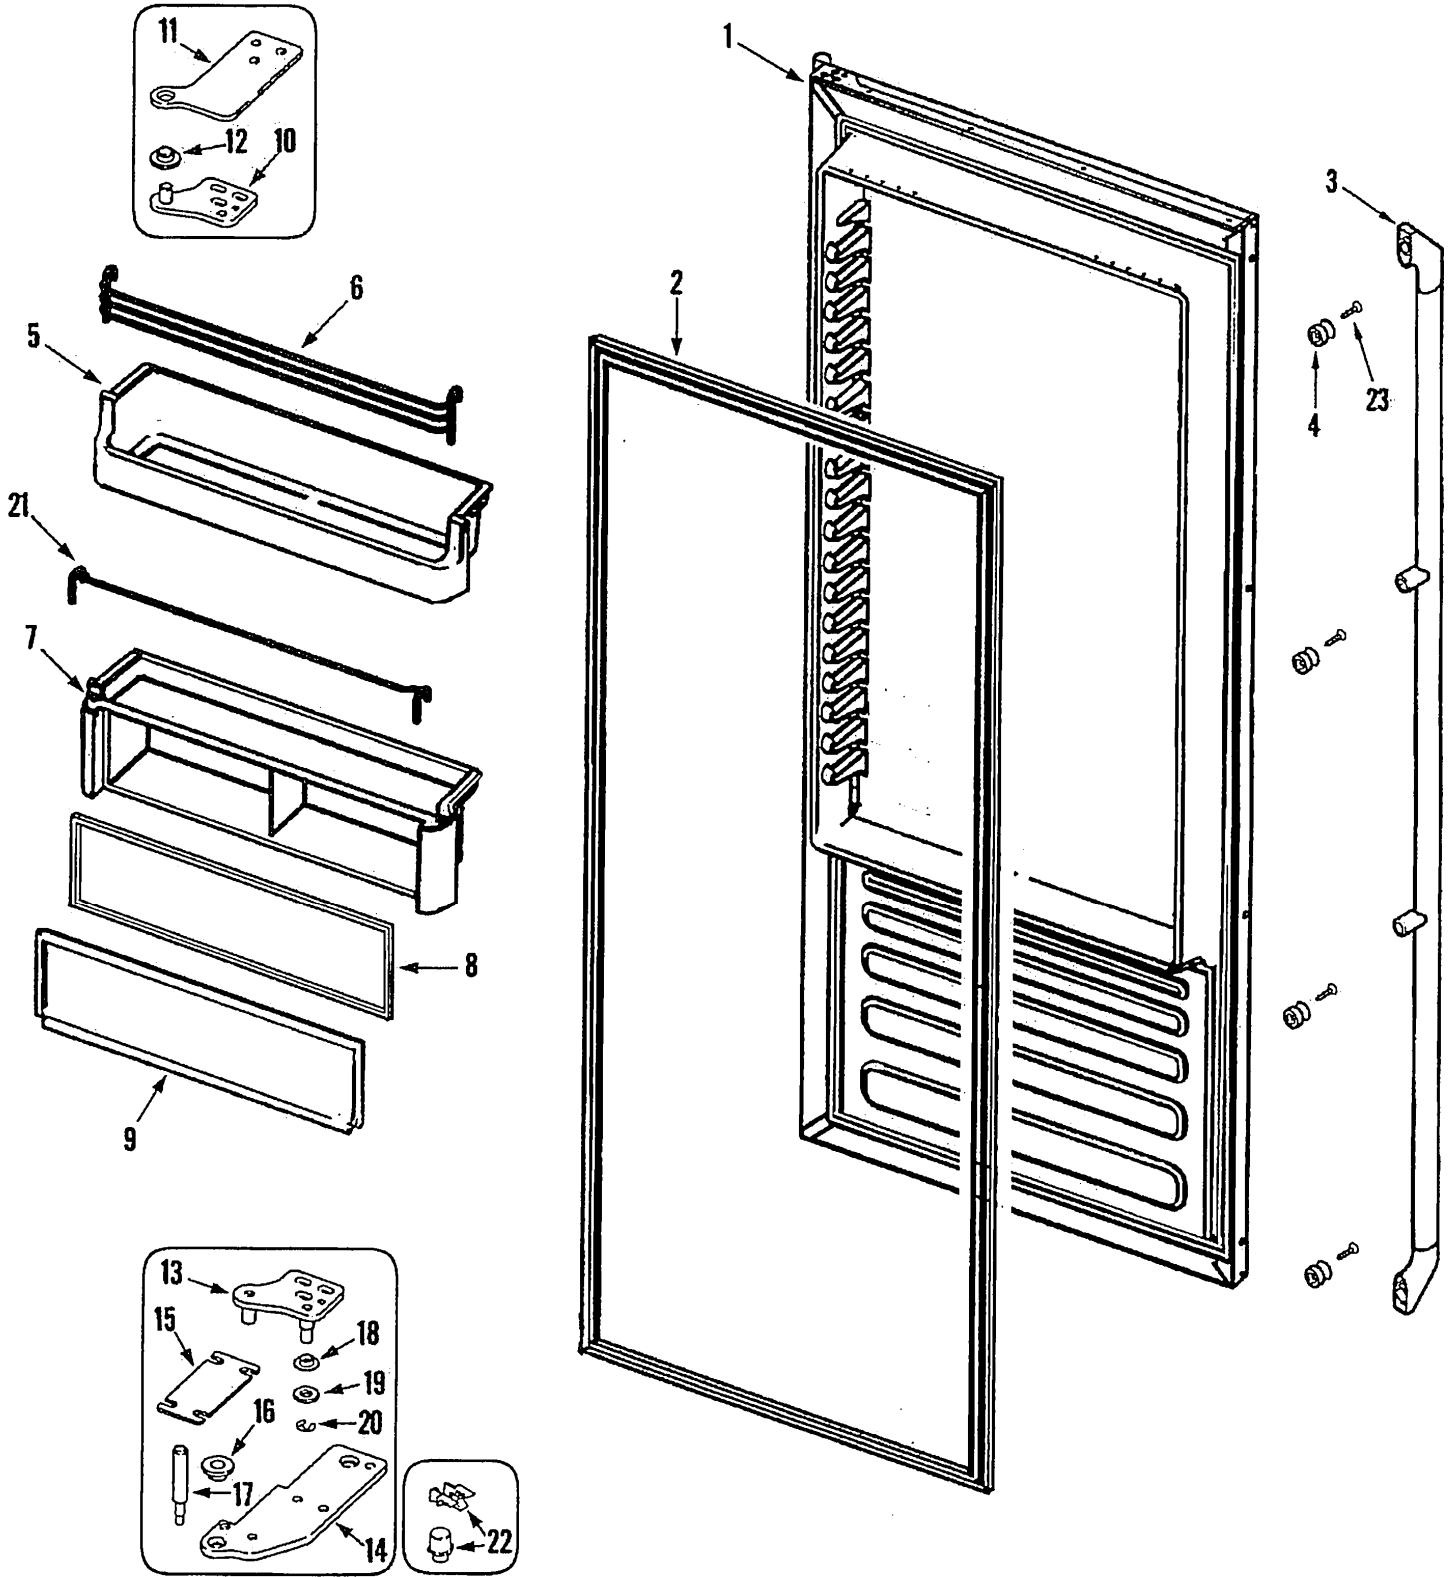

EF42BDCBSS Refrigerator - Fresh Food Door

EF42BDCBSS Refrigerator - Fresh Food Door Parts

Item	Dacor #	Whirlpool #	Description
1	103091	67002146	Door Asy, Fresh Food (STNLS)
2	106470	67001595	Seal, F.F. Door
3	103146	67006180	Handle Asy.
-	102618	67006181	Screw, Set (End Cap)
-	102619	67006182	Screw, Set (Stand off & End Cap)
-	103148	67006184	Screw, Stand off to Handle
4	103149	67006189	Mount, Handle
5	103041	67001561	Shelf, Pick Off
6	103445	67006183	Wire, Pick Off Shelf
7	103043	67001565	Compartment, Dairy
8	103044	67001579	Seal, Dairy Door
9	103090	67002138	Door Asy, Dairy
10	102996	67001446	Hinge, Upper
-	102997	67001447	Screw, Hinge
-	103012	67001466	Screw, Hinge
11	102998	67001448	Plate, Upper Hinge
-	102999	67001449	Screw, Plate
12	103000	67001450	Bushing, Upper Hinge
13	103446	12002137	Hinge, Lower
-	102997	67001447	Screw, Hinge
-	103012	67001466	Screw, Hinge
14	103001	67001452	Plate, Lower Hinge
-	103035	67001531	Screw, Plate
15	103455	67001453	Shim, Lower Hinge
16	103003	67001454	Bushing, Lower Hinge
17	103005	67001456	Stud, Lower Hinge
-	103004	67001455	Nut, Hinge Stud
18	103006	67001458	Bushing, Closer
19	103007	67001459	Spacer, Closer
20	103008	67001460	Retainer, Closer Extension
21	103098	67002546	Wire, Dairy Compartment
22	103057	67001626	Stop Asy, Door
23	103150	67006190	Screw, Handle Mount