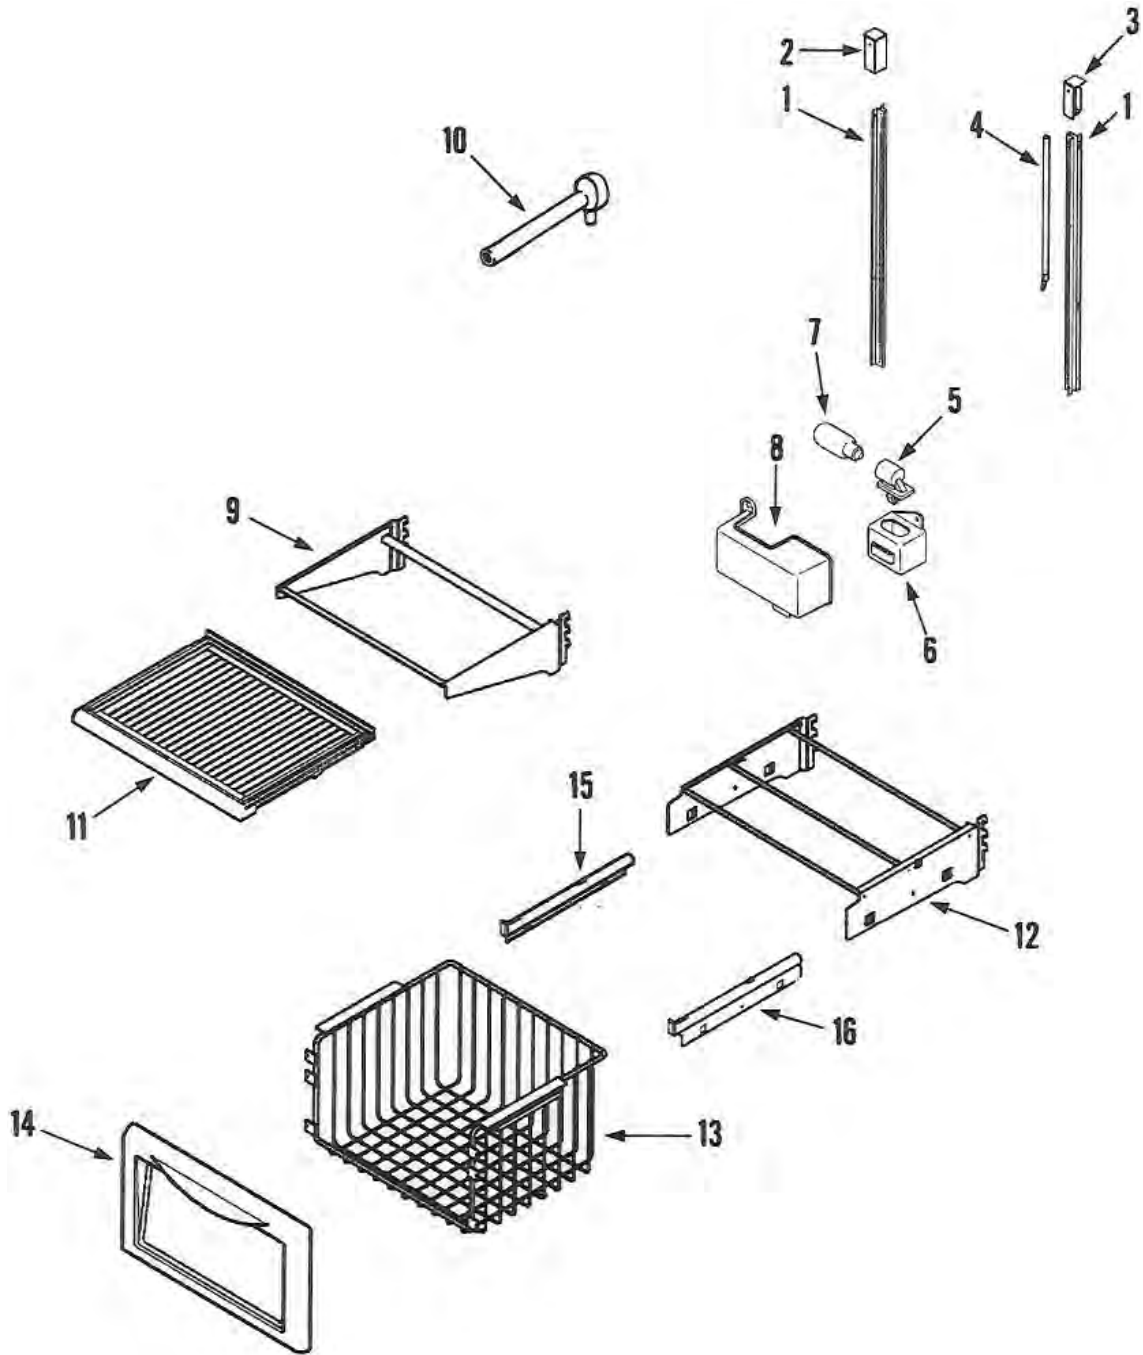

EF42BDCBSS Refrigerator - Shelves & Accessories (Freezer)

EF42BDCBSS - Shelves & Accessories (Freezer) Parts

Item	Dacor #	Whirlpool #	Description
1	103231	67001535	Rail, Shelf Support
-	102895	61002819	Screw, Rail (Rear)
-	102952	67001386	Screw, Rail (FRT)
2	102953	67001387	End Cap, Rail (LT)
-	102954	67001388	Screw, End Cap
3	102955	67001389	End Cap, Rail (RT)
-	102954	67001388	Screw, End Cap
4	106484	67001537	Thermister
-	102895	61002819	Screw, Thermister
5	102896	61003237	Receptacle, Bulb
6	102974	67001419	Adapter, Receptacle
-	102895	61002819	Screw, Adapter
7	103166	67006179	Bulb, Light
8	102975	67001420	Shield, Light
-	102895	61002819	Screw, Shield
9	103065	67001803	Frame, Shelf
10	103096	67002537	Grommet, Fill Tube
11	103068	67001809	Shelf, Freezer
12	103115	67003246	Frame, Basket
13	103125	67004829	Basket, Freezer
14	103049	67001598	Front, Basket
-	106312	61005481	Screw, Front
15	102962	67001399	Glide, Basket (LT)
-	102954	67001388	Screw, Glide
16	102963	67001400	Glide, Basket (RT)
-	102954	67001388	Screw, Glide