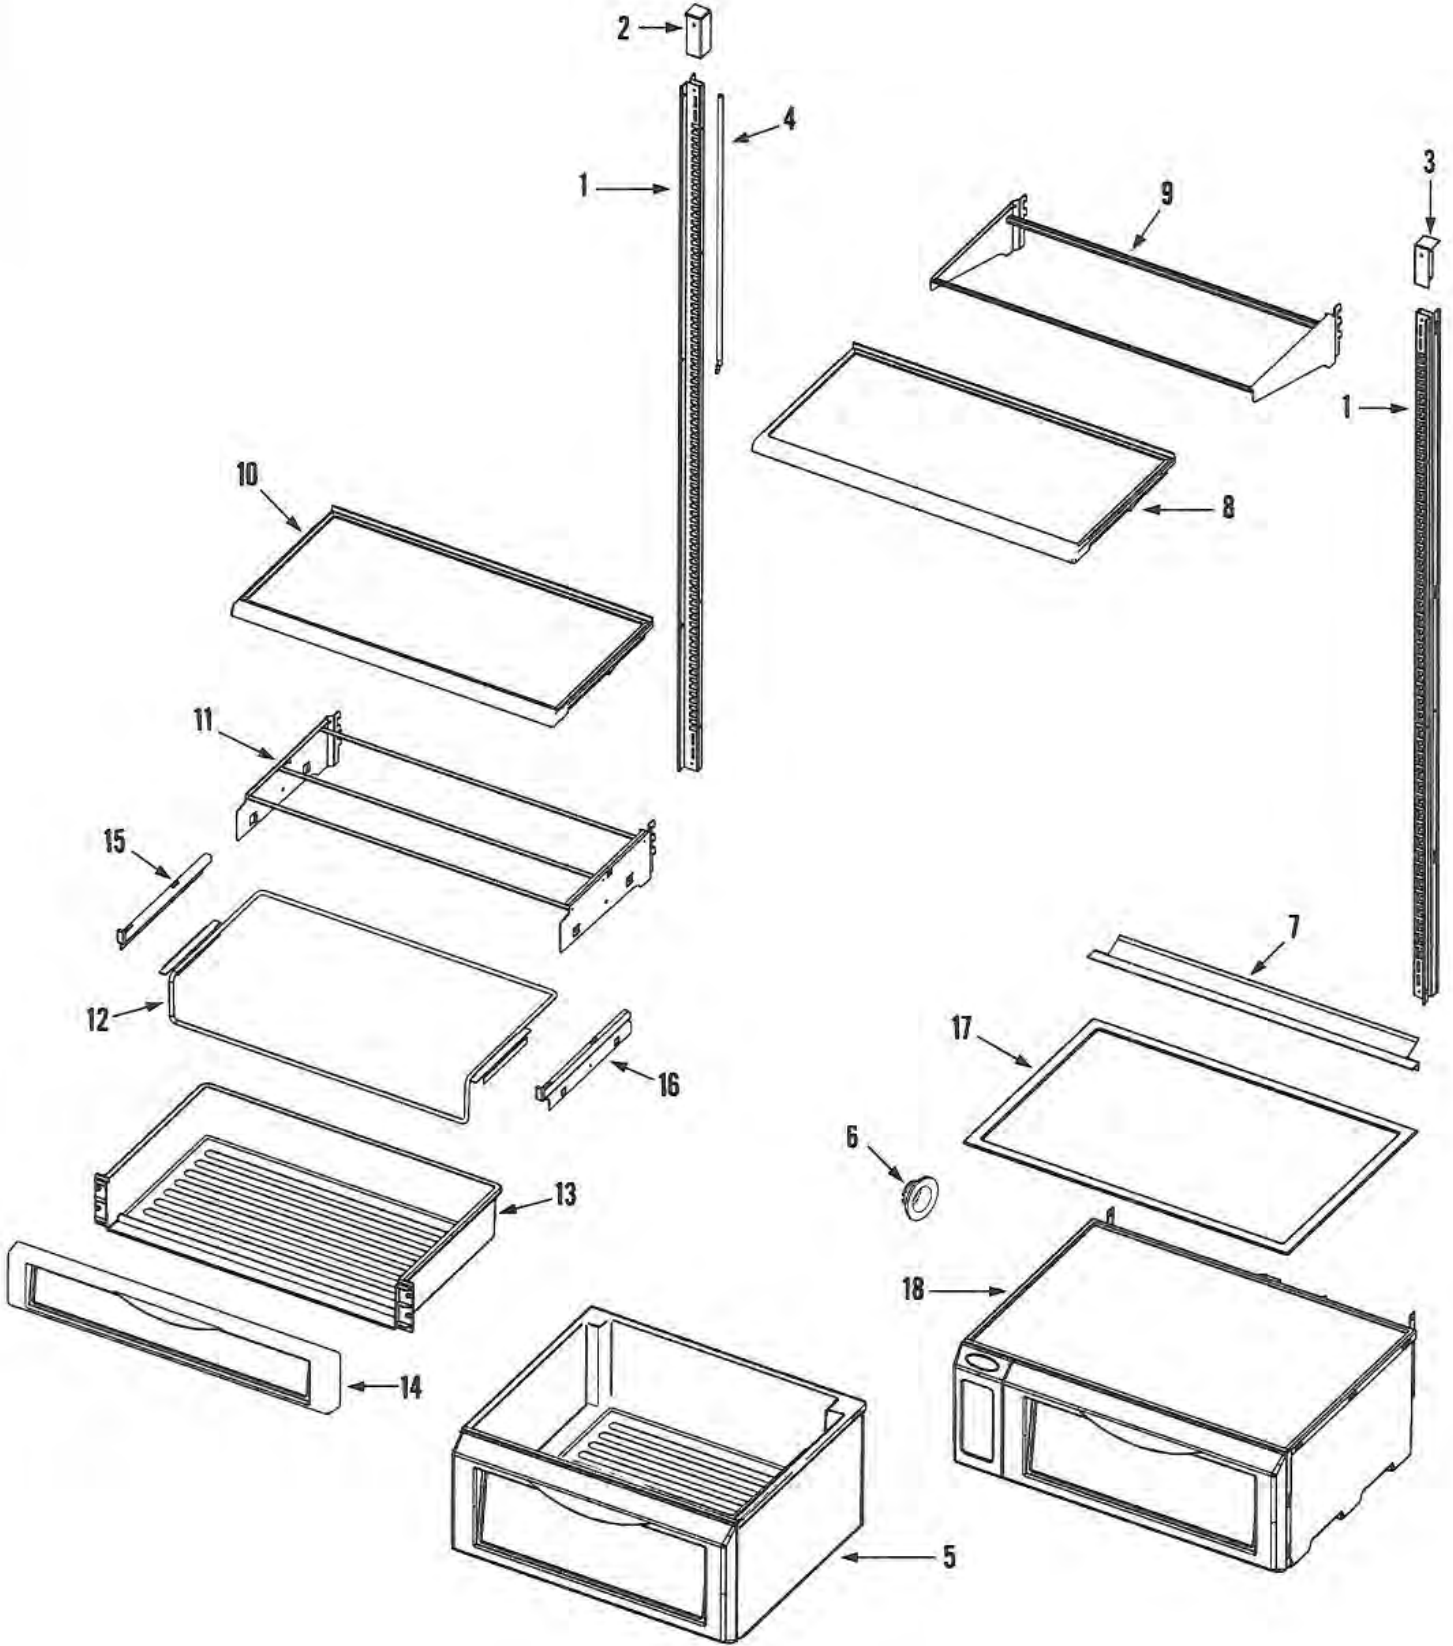

EF42BDCBSS Refrigerator - Shelves Accessories (Fresh Food)

EF42BDCBSS - Shelves & Accessories (Fresh Food) Parts

Item	Dacor #	Whirlpool #	Description
1	102951	67001385	Rail, Shelf Support
-	102895	61002819	Screw, Rail (Rear)
-	102952	67001386	Screw, Rail (FRT)
2	102953	67001387	End Cap, Rail (LT)
-	102954	67001388	Screw, End Cap
3	102955	67001389	End Cap, Rail (RT)
-	102954	67001388	Screw, End Cap
4	102956	67001390	Thermister
-	102895	61002819	Screw, Thermister
5	103128	67006046	Pan Asy., Crisper
6	102900	61003725	Retainer, Duct
7	103143	67006176	Diverter, Air (Upr Crisper)
8	103142	67006175	Shelf, Spillproof
9	103066	67001804	Frame, Shelf
10	103142	67006175	Shelf, Deli
11	103073	67001842	Frame, Deli Shelf
12	103054	67001616	Cradle, Deli Pan
13	103052	67001614	Pan, Deli (Snack Tray)
14	103053	67001615	Front, Deli Pan
-	102911	67002798	Screw, Front
15	102962	67001399	Glide, Deli Pan (LT)
-	102954	67001388	Screw, Glide
16	102963	67001400	Glide, Deli Pan (RT)
-	102954	67001388	Screw, Glide
17	103046	67001593	Shelf, Spillproof
18	103290	67006223	Crisper Asy. (LWR-4 Buttons)
-	103291	67006224	Crisper Asy. (UPR-3 Buttons)
-	103075	67001871	Blanket, LWR Crisper