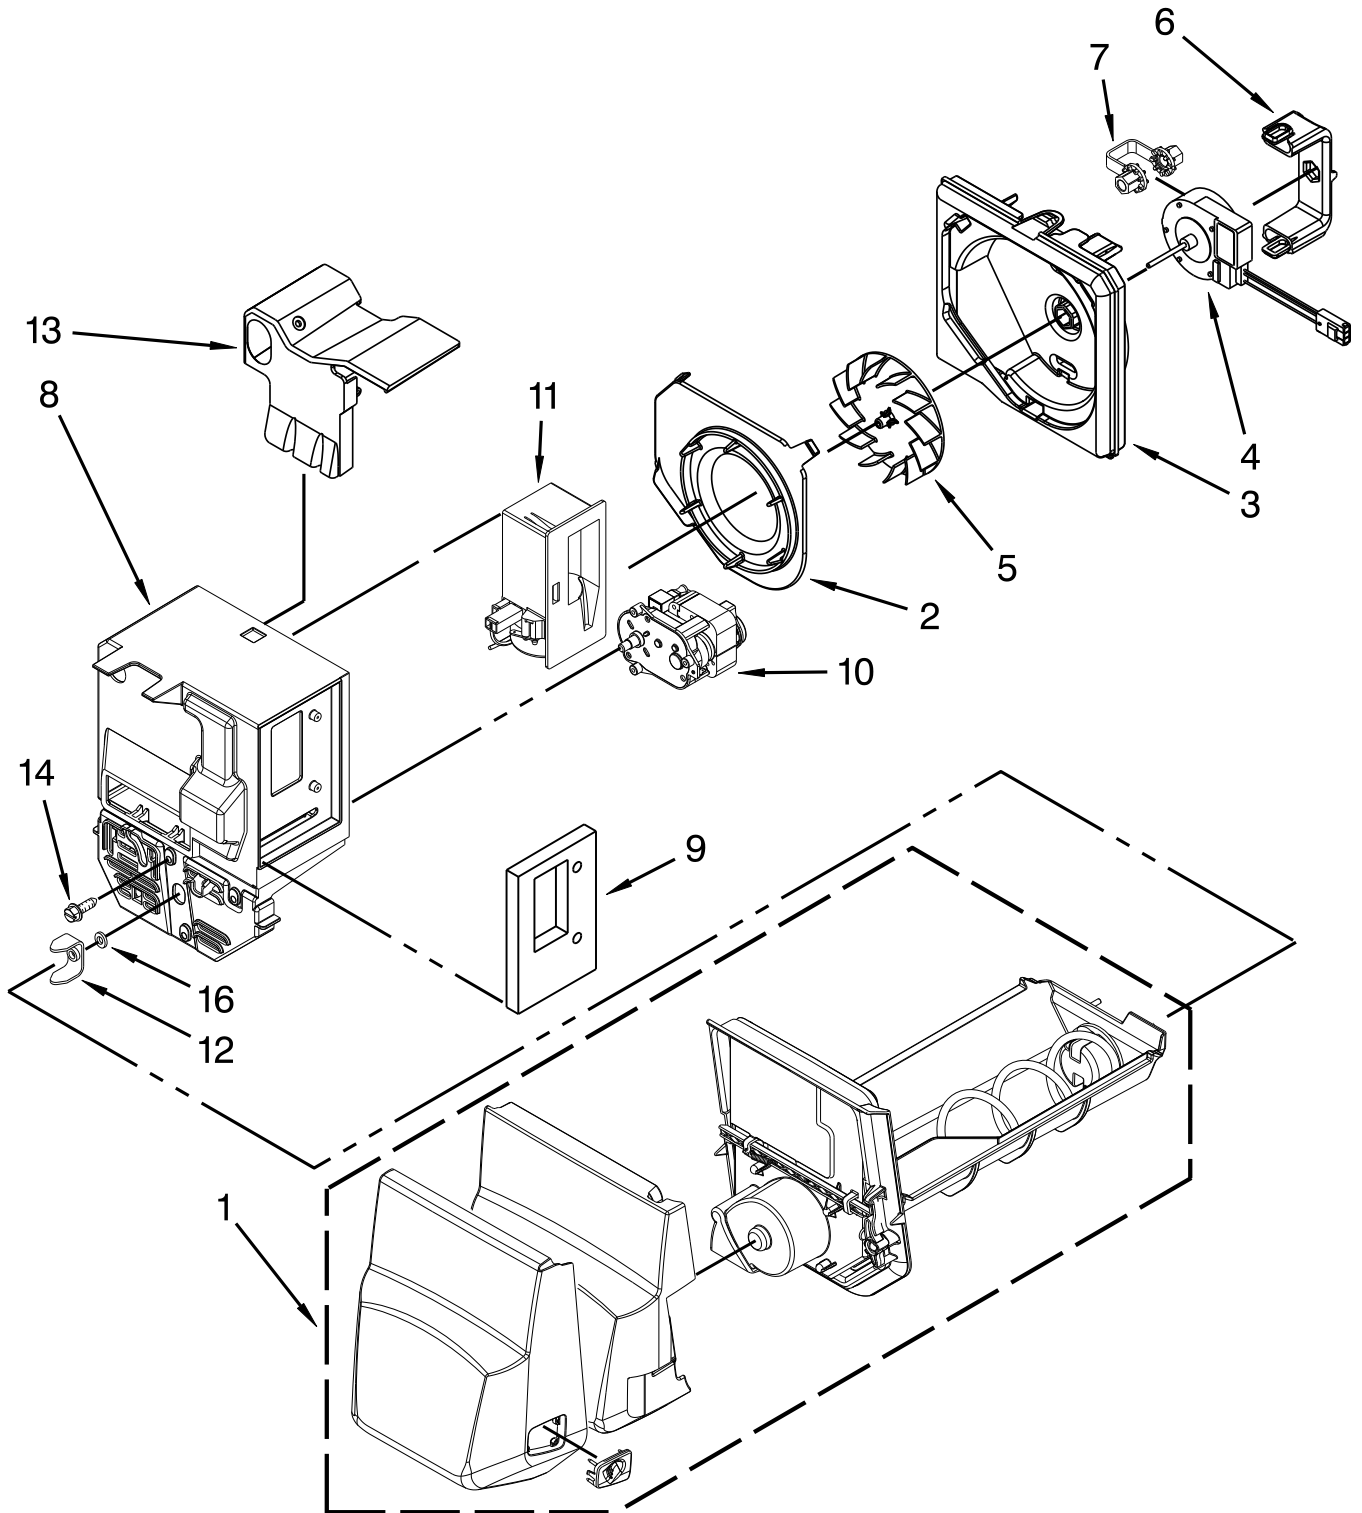

REFRIGERATOR LINER PARTS

REFRIGERATOR LINER PARTS

<u>Illus. No.</u>	<u>Part No.</u>	<u>Description</u>	<u>Illus. No.</u>	<u>Part No.</u>	<u>Description</u>	<u>Illus. No.</u>	<u>Part No.</u>	<u>Description</u>
1		Liner (Not A Serviceable Part)	12	12960301	Cover, Filter	21	13033601	Cover, Ice Box Harness
2	W10464777	Module, Light	13	12960001	Cover, Lower Water Tank	22	W10118193	Enclosure, Water Valve Connector
3	12691605	Foil, Light	14	13040214	Filter, Water	23	12987301	Cover, Chiller Vent
4	12921801	Cover, Light	15	12955901	Bracket, Filter Base	24	W10408571	Waterline, Cabinet (W/Nut)
5	W10555981	Grille, Air	16	W10118194	Lid, Enclosure			Following Parts Not Illustrated
6	12466103	Switch, Rocker	17	W10334463	Bracket, Water Tank & Valve	13017403	13017403	Harness-RC
7	12905902	Cover, Light	18	W10463663	Water Tank & Head Assembly			
8	W10443023	Housing, Light	19	12664501SP	Cartridge, Bypass			
9	W10311505N	Bulb, Light	20	W10312696	Valve, Water Inlet			
10	12570701V	Socket, Light						
11	12960101	Cover, Upper Water Tank						

SHELF PARTS

SHELF PARTS

<u>Illus.</u> <u>No.</u>	<u>Part No.</u>	<u>Description</u>
1	12204829	Glass, Pantry
2	W10231488	Trim, Crisper
3	12982901	Shelf, Mini
4	W10528935	Trim, Pantry Glass
5	12227304WD	Brace, Crisper Cover
6	12531901	Track, Deli Drawer
7	12656901	Gasket, Pantry
8	12656202	Control, Housing
9	12463912	Shelf, Glide
10	12655402	Slide, Temperature Control
11	W10235370	Glide, Pantry
12	12990513	Screw

MOTOR AND ICE CONTAINER PARTS

MOTOR AND ICE CONTAINER PARTS

<u>Illus.</u> <u>No.</u>	<u>Part No.</u>	<u>Description</u>
1	W10324088	Ice Bin Assembly
2	W10121282	Inlet, Blower
3	W10121281	Scroll, Blower
4	W10162697	Motor, Fan
5	W10123444	Wheel, Blower