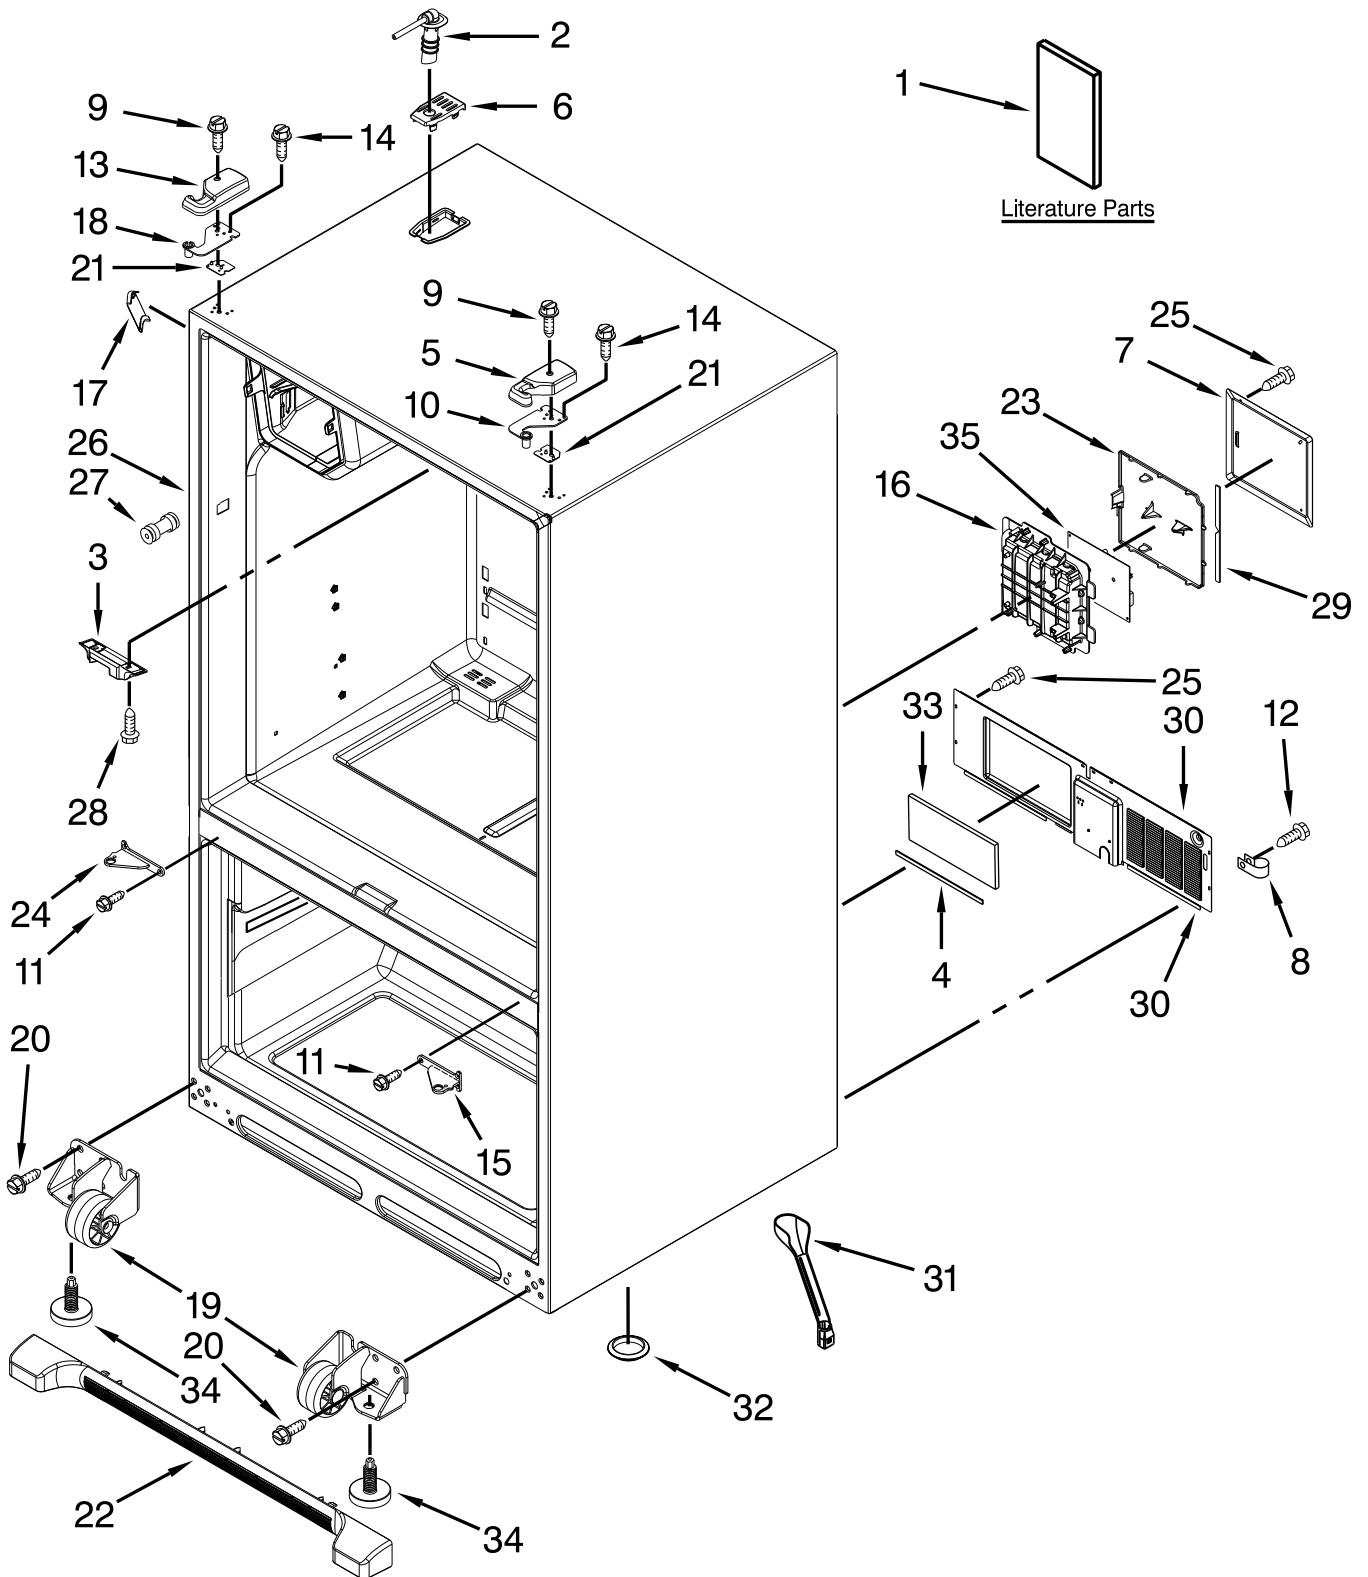

REFRIGERATOR

MODELS:

EF36IWFSSS9 (Stainless Steel)

CABINET PARTS

CABINET PARTS

<u>Illus.</u> <u>No.</u>	<u>Part No.</u>	<u>Description</u>	<u>Illus.</u> <u>No.</u>	<u>Part No.</u>	<u>Description</u>	<u>Illus.</u> <u>No.</u>	<u>Part No.</u>	<u>Description</u>
1		Literature Parts	13		Cover, Top Hinge (Left)	22		Grille, Toe
	W10476808	Tech Sheet		W10337648	Grey		W10534155	Grey
	W10326953	Use & Care Guide	14	12992403	Screw	23	W10296536	Lid, HV Control
	W10281611	Guide, Energy	15		Hinge, Center (RT)	24		Hinge, Center (LT)
2	12961401	Tube, Water		13000002AP	Grey		13000001AP	Grey
3	12698403	Plate, Pivot	16	12957601	Box, HV Control	25	12990702	Screw
4	B5759655	Gasket	17		Cover, Corner	26		Cabinet (Not A Servicable Part)
5		Cover, Top Hinge (Right)		12587703AP	Grey	27	W10334458	Connector, Water Tube
	12962302AP	Grey	18		Hinge, Top	28	12990302	Screw
6		Cover, Fill Tube		12963204ED	Left Hand	29	12957801	Gasket, HV Control Box
	12981401AP	Grey	19		Roller Assembly (Front)	30	W10270394	Cover, Unit
7	12961602	Cover, Control Box		W10515762	Right Hand	31	W10344402	Tube, Drain
8	M0108107	Clamp, Tube		W10515763	Left Hand	32	A3076901	Plug, Button
9	12992602	Screw	20	12991302	Screw	33	12820505	Insulation
10		Hinge, Top	21		Shim, Top Hinge	34	W10141622	Brake, Roller
	12963205ED	Right Hand		12999501	Left Hand	35	W10312695	Board, HV Control
11	W10339086	Screw		12999502	Right Hand			
12	12990511	Screw						