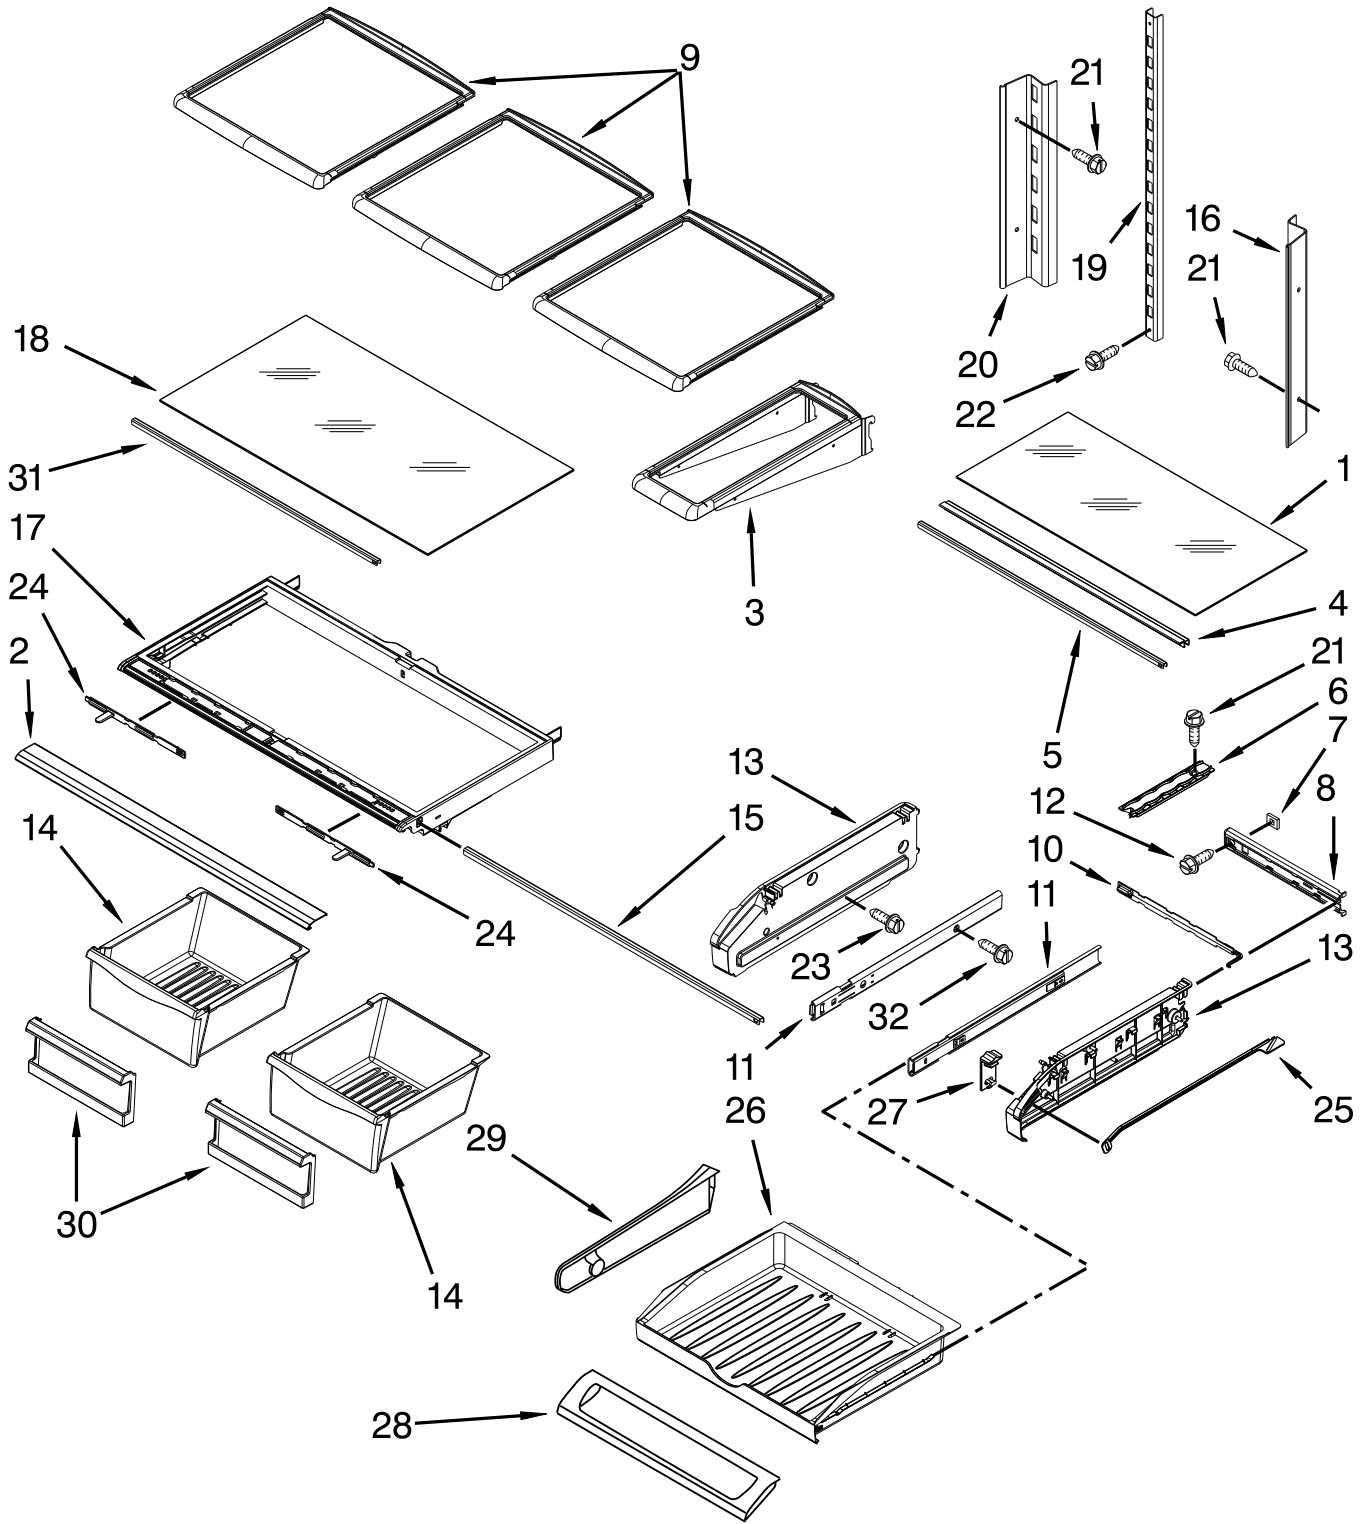

SHELF PARTS

SHELF PARTS

<u>Illus.</u> <u>No.</u>	<u>Part No.</u>	<u>Description</u>
1	12204829	Glass, Pantry
2	W10231488	Trim, Crisper
3	12982901	Shelf, Mini
4	W10528935	Trim, Pantry Glass
5	12227304WD	Brace, Crisper Cover
6	12531901	Track, Deli Drawer
7	12656901	Gasket, Pantry
8	12656202	Control, Housing
9	12463912	Shelf, Glide
10	12655402	Slide, Temperature Control
11	W10235370	Glide, Pantry
12	12990513	Screw

<u>Illus.</u> <u>No.</u>	<u>Part No.</u>	<u>Description</u>
13		Endcap, Pantry
	12656105	Left Hand
	12656018	Right Hand
14	12531105SP	Pan, Crisper
15	12227305WH	Brace, Pantry
16		Ladder, Side
	W10251967	Right Hand
17	12531202SP	Frame, Crisper
18	12204821	Glass, Crisper
19	W10273464	Ladder, Center
20		Ladder, Side
	W10251966	Left Hand
21	12990513	Screw
22	12990515	Screw

<u>Illus.</u> <u>No.</u>	<u>Part No.</u>	<u>Description</u>
23	12990512	Screw
24	12530805SP	Slide, Humidity Control
25	12655303	Bar, Control
26	12655702	Drawer, Pantry
27	12655204	Knob, Temperature Control
28	12656813	Lid, Pantry
29	12709301	Divider, Pantry
30	12643802SP	Frame, Crisper Pan
31	12227304WD	Brace, Crisper Cover
32	12990504	Screw