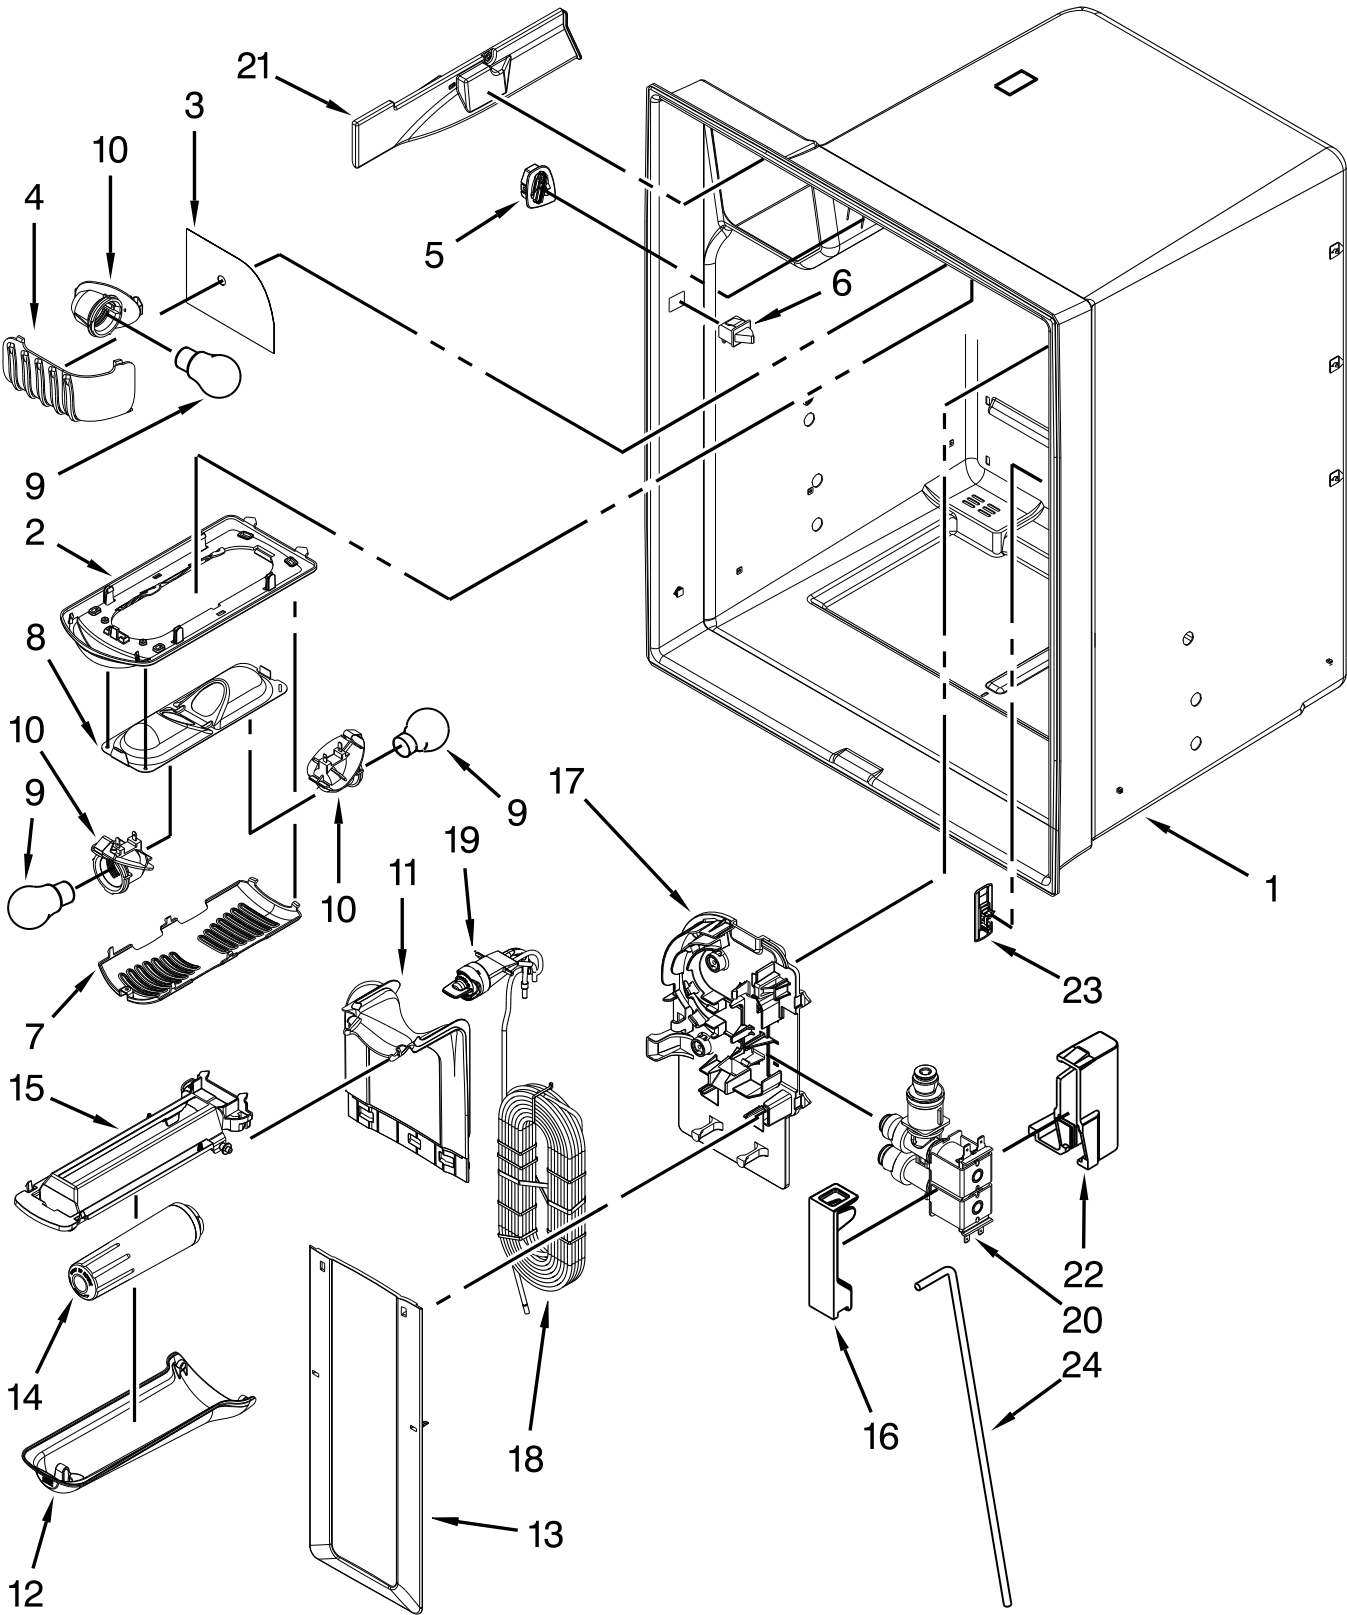

REFRIGERATOR LINER PARTS

REFRIGERATOR LINER PARTS

<u>Illus. No.</u>	<u>Part No.</u>	<u>Description</u>	<u>Illus. No.</u>	<u>Part No.</u>	<u>Description</u>	<u>Illus. No.</u>	<u>Part No.</u>	<u>Description</u>
1		Liner (Not A Serviceable Part)	12	12960301	Cover, Filter	21	13033601	Cover, Ice Box Harness
2	W10464777	Module, Light	13	12960001	Cover, Lower Water Tank	22	W10118193	Enclosure, Water Valve Connector
3	12691605	Foil, Light	14	13040214	Filter, Water	23	12987301	Cover, Chiller Vent
4	12921801	Cover, Light	15	12955901	Bracket, Filter Base	24	W10408571	Waterline, Cabinet (W/Nut)
5	W10555981	Grille, Air	16	W10118194	Lid, Enclosure			Following Parts Not Illustrated
6	12466103	Switch, Rocker	17	W10334463	Bracket, Water Tank & Valve	13017403	13017403	Harness-RC
7	12905902	Cover, Light	18	W10463663	Water Tank & Head Assembly			
8	W10443023	Housing, Light	19	12664501SP	Cartridge, Bypass			
9	W10311505N	Bulb, Light	20	W10312696	Valve, Water Inlet			
10	12570701V	Socket, Light						
11	12960101	Cover, Upper Water Tank