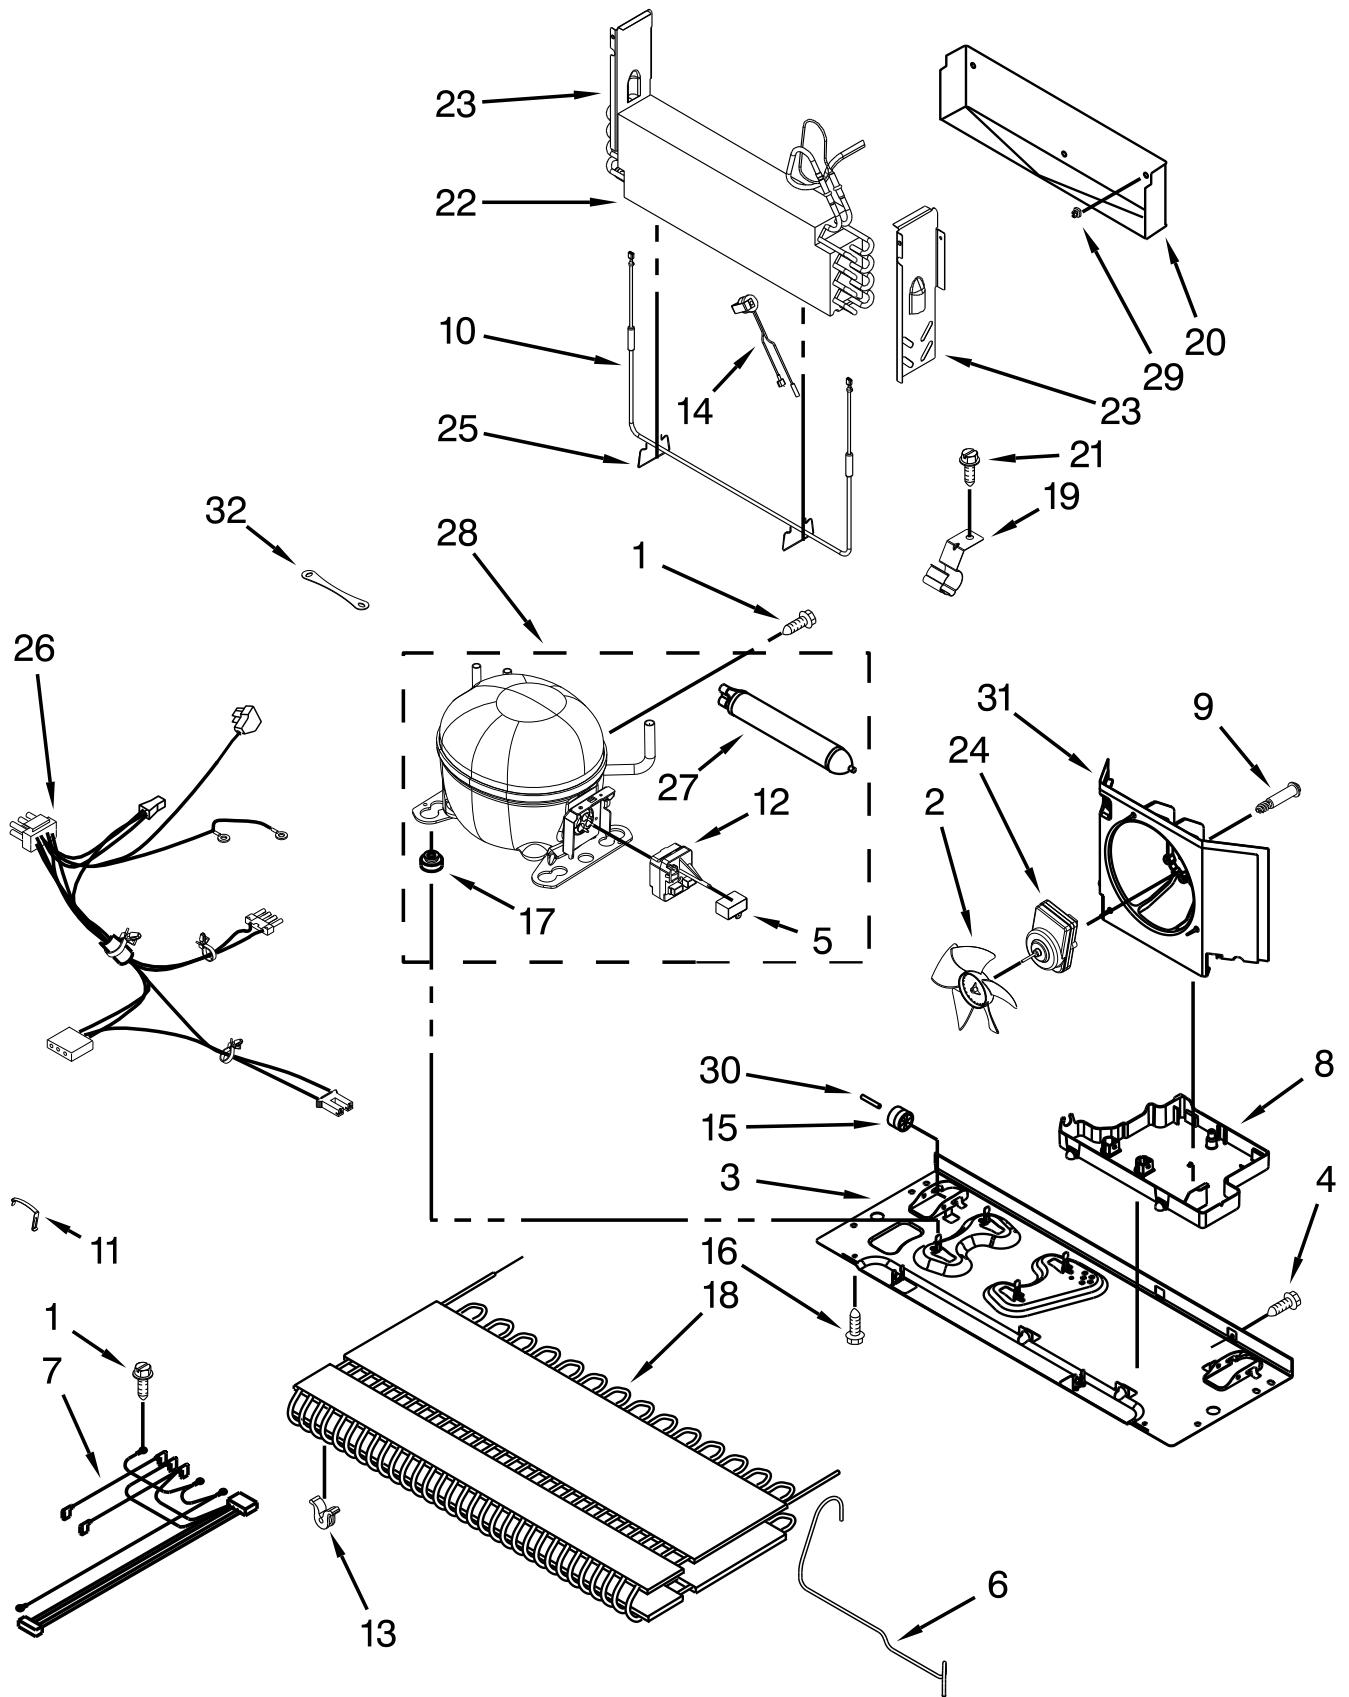

UNIT PARTS

UNIT PARTS

<u>Illus. No.</u>	<u>Part No.</u>	<u>Description</u>
1	12992301	Screw
2	12825803	Blade, Fan
3	W10480111	Basepan
4	12990511	Screw
5	W10350564	Capacitor
6	W10233569	Tube, Discharge
7	W10257095	Harness, Evaporator & Heater(Includes Thermostat)
8	W10296785	Pan, Drain
9	W10216919	Screw, Shoulder
10	12729123	Heater, Defrost
11	W10174384	Strap, Bale
12	W10448874	Device, Start
13	W10137529	Grommet, Condenser
14	12639311SP	Thermostat
15	12477102	Roller

<u>Illus. No.</u>	<u>Part No.</u>	<u>Description</u>
16	12992101	Screw
17	10835903SP	Grommet, Compressor
18	W10346415	Condenser
19	W10281329	Clip, Drier
20	W10292803	Tray, Drip
21	12990701	Screw
22	W10313899	Evaporator
23		Dam
	12963102SP	Right Hand
	12963002SP	Left Hand
24	W10239053	Motor, Fan
25	10428101	Clip, Heater
26	W10234027	Harness, Unit (Includes Power Cord)
27	W10143759	Drier
28	W10445423	Compressor
29	10623002	Clip, Evaporator

<u>Illus. No.</u>	<u>Part No.</u>	<u>Description</u>
30	12477202	Axle, Roller
31	W10189184	Shroud
32	W10236396	Strap, Compressor
		Following Parts Not Illustrated
	978025	Valve, Access
	978026	Valve, Access
	978027	Valve, Access
	978028	Valve, Access
	978029	Valve, Access
	978030	Valve, Access
	876764	Valve, Access
		REFRIGERANT CHARGE
		5.00 oz. (R-134A)