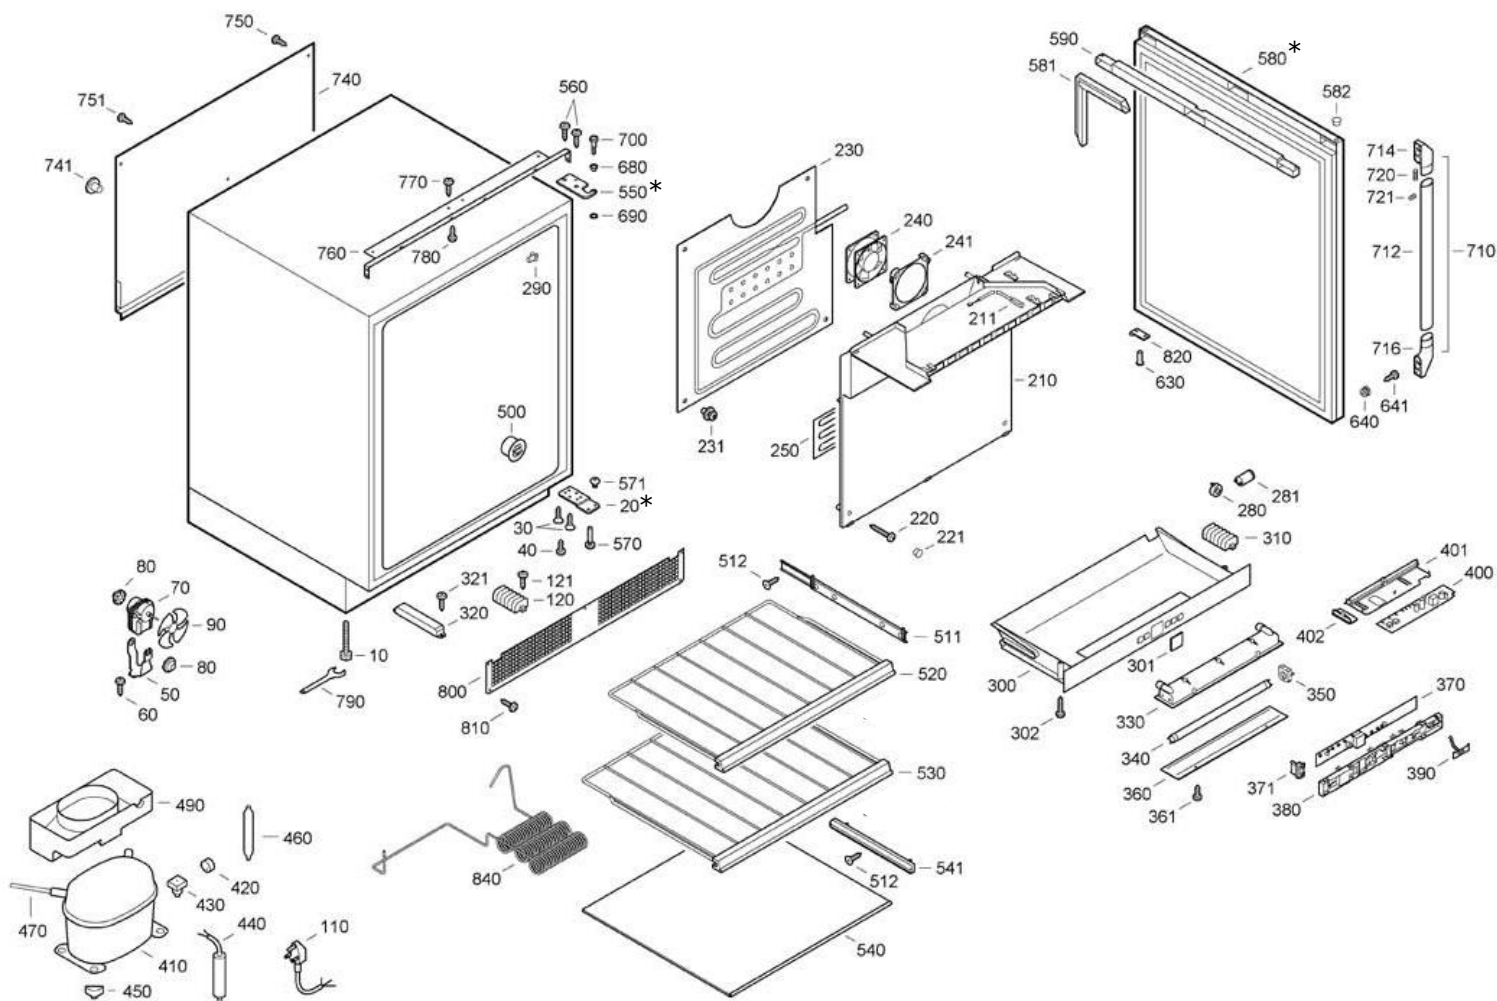

dacor

LET THE SHOW BEGIN

PARTS CATALOG

EF24LBCSS/EF24RBCSS

Beverage Centers

and

EF24LWCZ1SS/EF24RWCZ1SS

Wine Coolers

Page #	Description
2	Assembly Drawing
3	Parts List

Beverage Center/Wine Cooler Assembly

*This part is reversible. It can be used on both right and left hinged models.

Beverage Center/Wine Cooler Parts List

Item	Part #	Description
10	101763	Screw, adj, M10 x 80
20*	101805 ²	Hinge plate ²
30	101753	Screw, M5 x 16 phil hd, countersunk
40	101754	Screw, special 5 x 13 B3 ST
50	101863	Ventilation frame attachment
60	101755	Screw, thread-cutting, phil hd
70	101791	Compact fan
80	101815	Buffer, fan
90	101794	Fan blade
110	101865	Supply line
120	101776	Distributor strip
121	101750	Screw, oval hd, self tap 3.9 x 22
210	101841	Plate, back partition
211	101802	Air sensor for refrig. Compartment
220	101769	Screw, oval hd, wood UKS/KS3610
221	101840	Plug, water drain
230	101770	Evaporator-freezing
231	101825	Evaporator fixture
240	101783	Compact fan
241	101817	Ventilator absorber
250	6940411	Aluminum heat stripping
280	101782	Starter socket
281	101781	Starter 110 V
290	101820	Stop, perf. metal plate
300	101864	Operating panel housing
301	101848	Display trim
302	101769	Screw, oval hd, wood UKS/KS3610
310	101776	Distributor strip
320	-	Ballast unit(s) (see following page)
321	101766	Screw, special wood, B3 5 x 9 5 A2M phil hd
330	101831	Cover, light
340	101777	Fluorescent tube 8W L8W.25 universal white
350	101780	Lamp holder
360	101833	Cover, light
361	101758	Screw, oval hd, self tap B 3.5 x 9.5 phil hd
370	101786	Power board
371	101829	Bracket, sensor retaining
380	101827	Bracket, board
390	101789	Reed board
400	101785	Power board
401	101828	Bracket, board
402	101832	Bracket, board
410	101792	Compressor R134a
420	101801	Safety temperature limiter