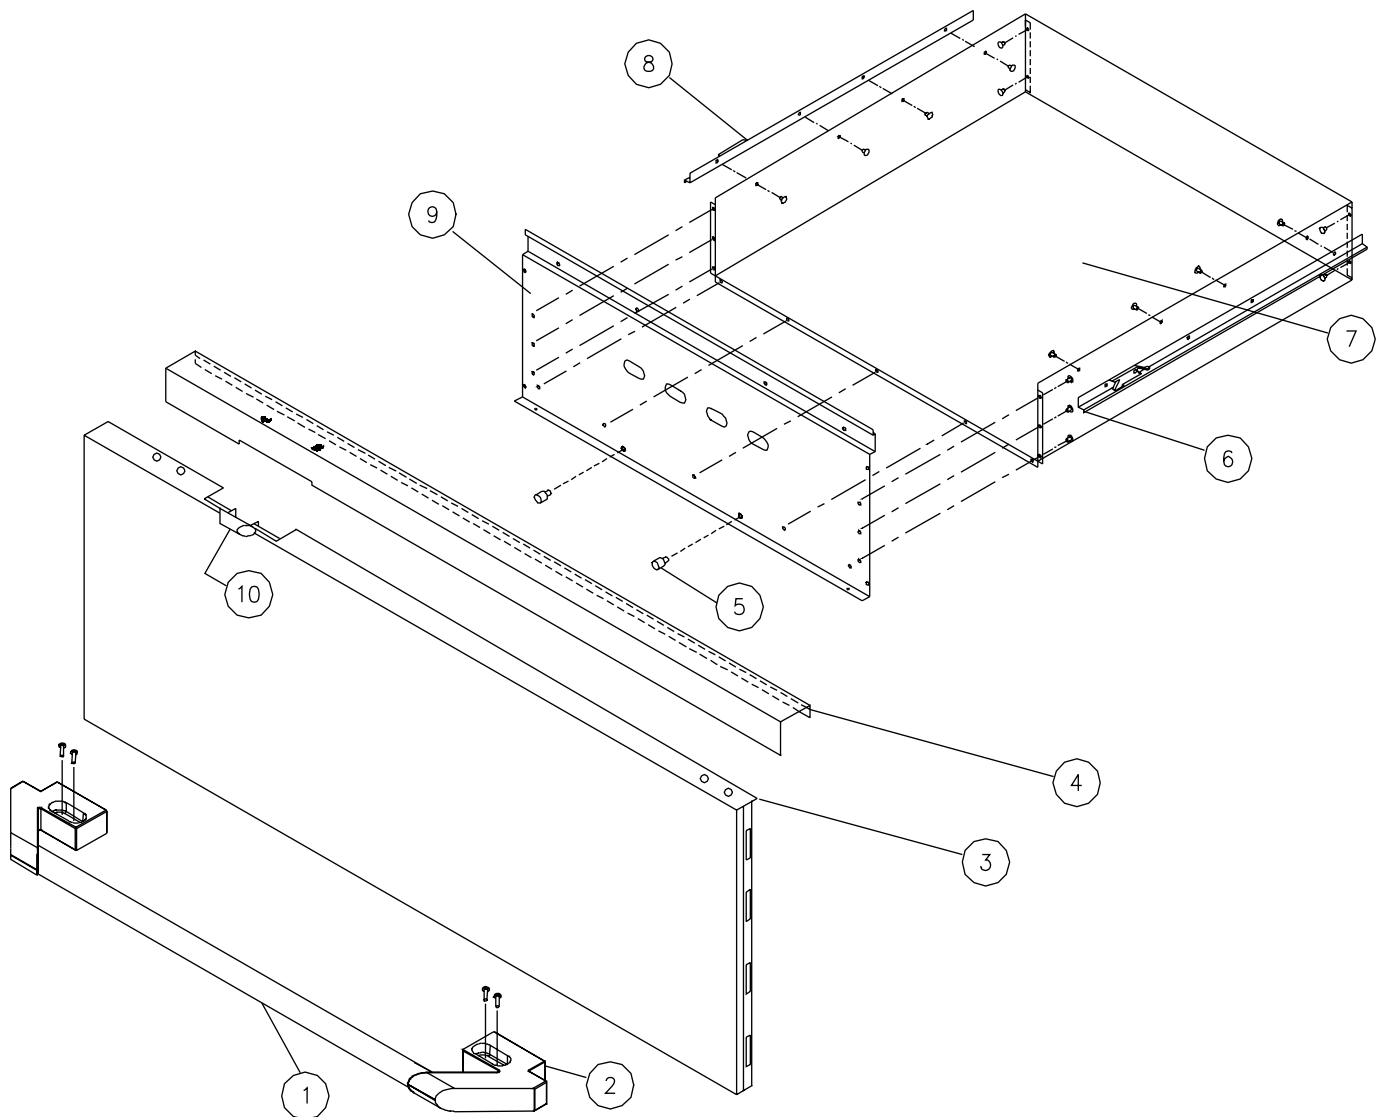

Part no longer available? Contact Dacor:
(800) 793-0093 ex 3814

EDWO - Drawer Assembly

Item	Description	EDWO24	EDWO27	EDWO30
1	Handle Assembly without Logo	13097	13176	13177
	Handle Assembly with Logo	NA	13093	13087
2	End Cap, Handle	82516B	82516B	82516B
3	Assy., Front Panel	12222S	12077S	12088S
4	Cover, Damper Slide	26475E	26725E	26740E
5	Rubber Bumper, Snap - In	83578	83578	83578
6	Drawer Rail, RH*	101885	101885	101885
7	Drawer Wrap	26684	26686	26686
8	Drawer Rail, LH*	101886	101886	101886
9	Drawer Front	26445	26705	26710
10	Vent Slide Clip	26683	26683	26683