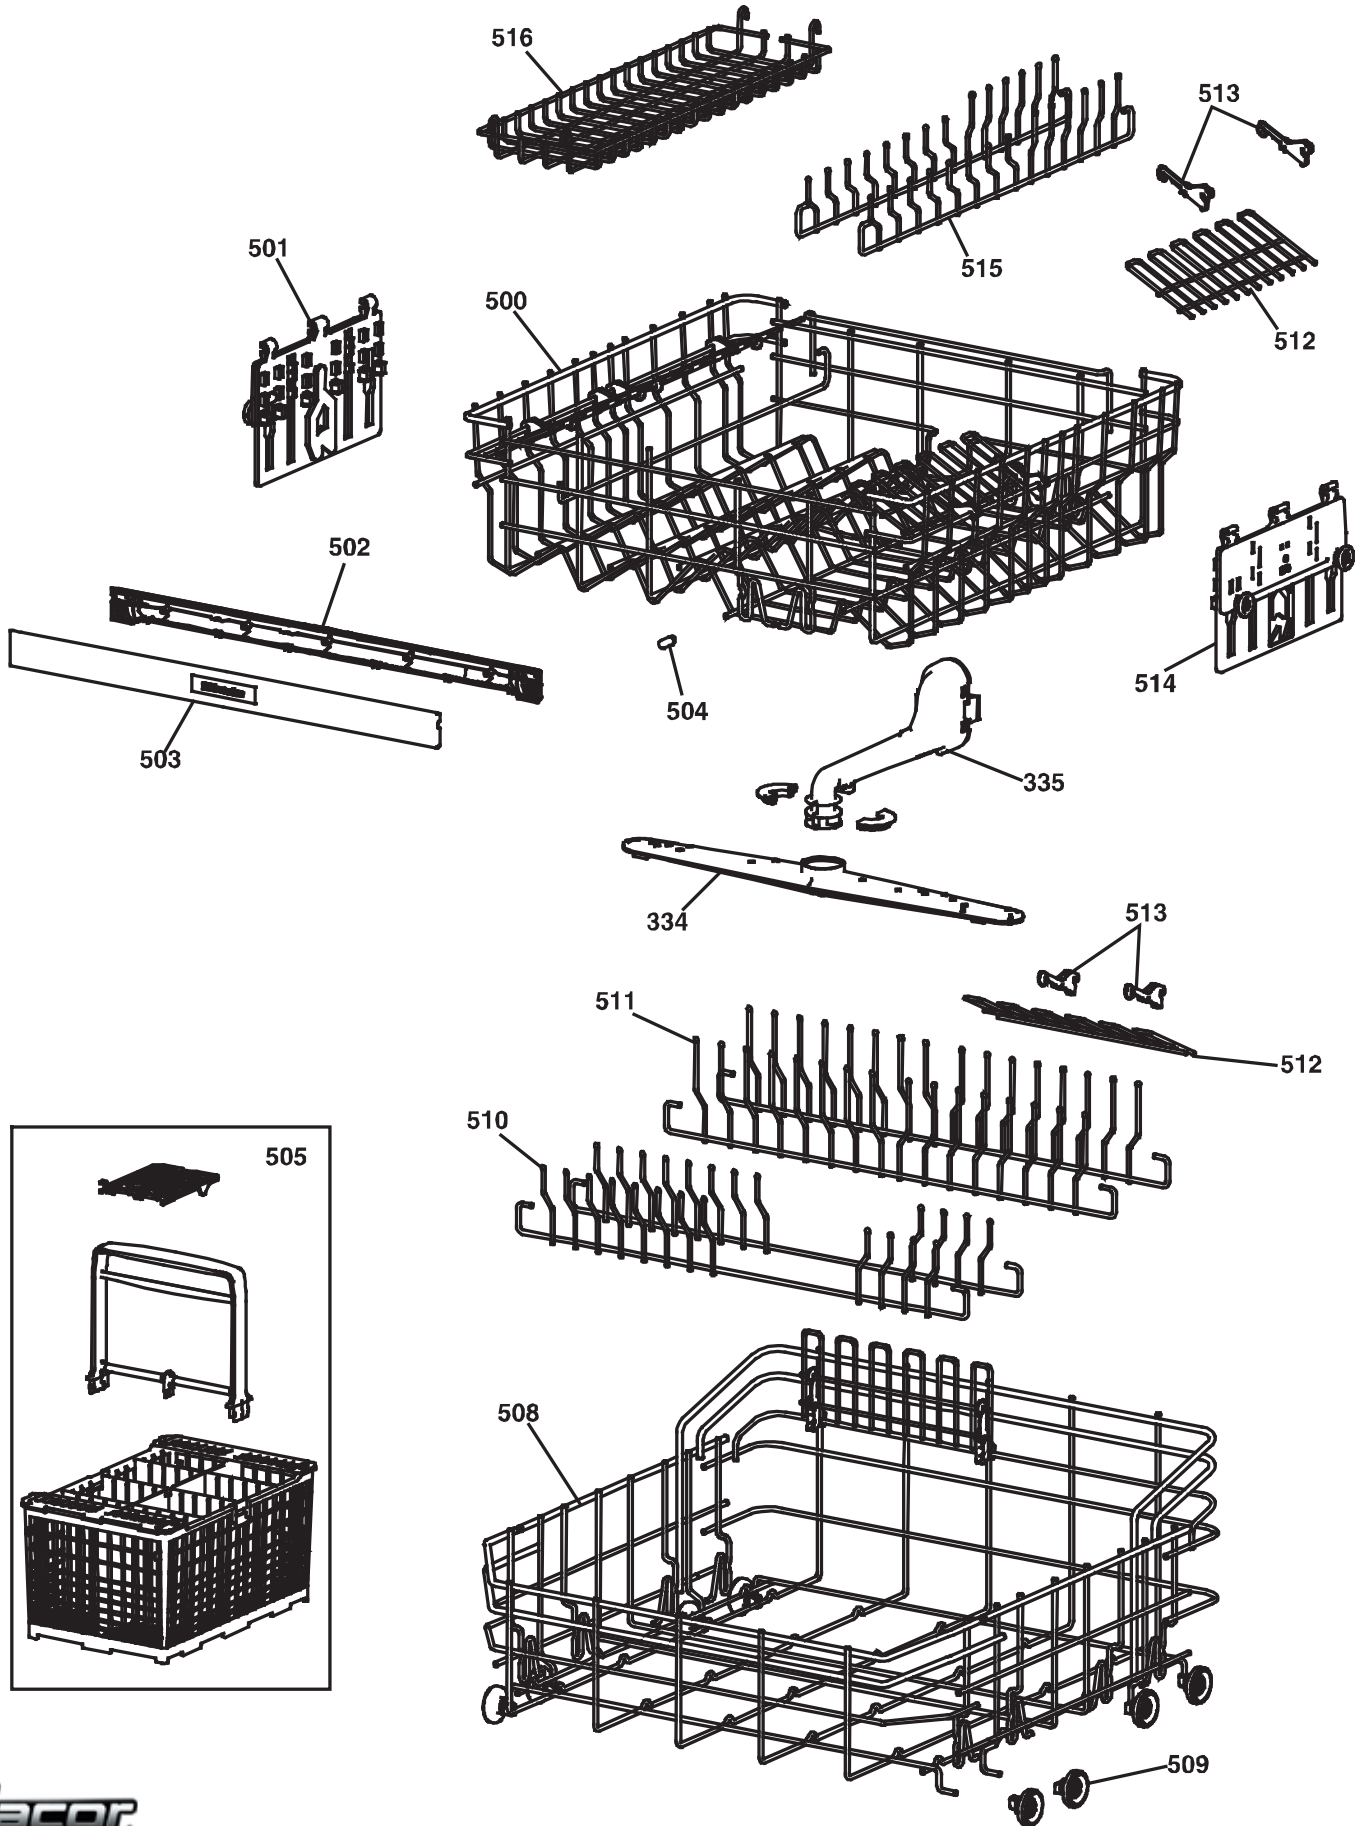

EDW24S Dishwasher - Racks

EDW24S Dishwasher - Rack Parts

Item	Part #	Description
334	101453	SPRAY ARM, UPPER ASSY
335	101454	TUBE, SPRAY ARM, UPPER
500	101470	RACK, UPPER ASSEMBLY, COMPLETE
501	101471	ROLLER, EASY LIFT ASSY., LH
502	101472	HANDLE, FRONT, INTERIOR
503	101473	HANDLE, FRONT, EXTERIOR
504	101474	BUMPER, DOOR
505	101475	BASKET, SILVERWARE ASSY
508	101476	RACK, LOWER ASSEMBLY, COMPLETE
509	101477	ROLLER ASSEMBLY, LOWER RACK
510	101478	FENCE, FOLD DOWN, FRONT, LOWER RACK
511	101479	FENCE, FOLD DOWN, REAR, LOWER RACK
512	101480	RACK, CUP, HINGED
513	101481	CLIP, CUP RACK
514	101482	ROLLER, EASY LIFT ASSY., RH
515	101483	FENCE, FOLD DOWN, UPPER RACK
516	101484	BASKET, UTENSIL