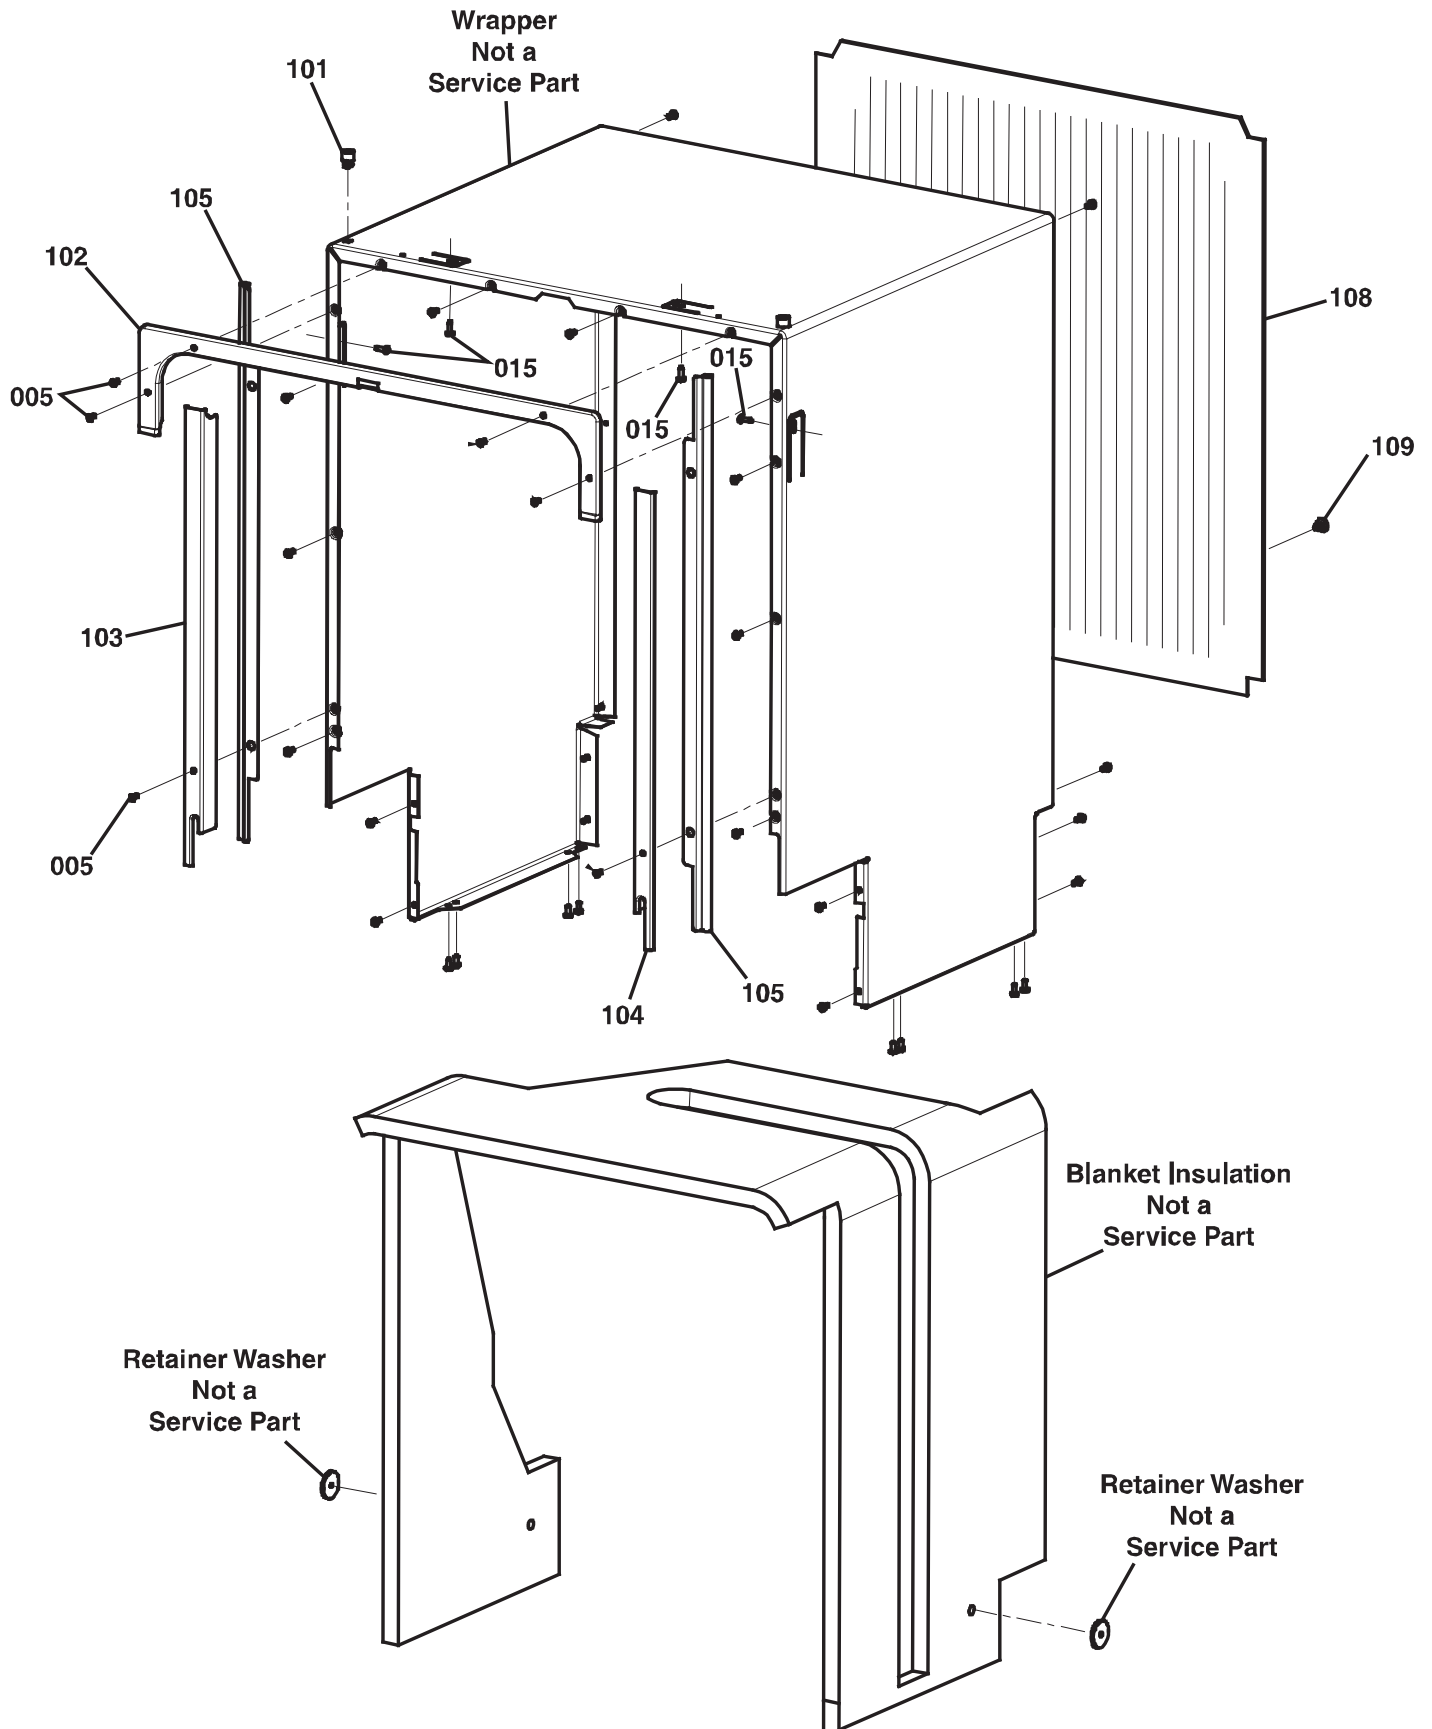

EDW24S Dishwasher - Case Assy

EDW24S Dishwasher - Case Parts

Item	Part #	Description
001	101376	SCREW, EXTRUDE TITE, M4X10 PN HDPH
005	101349	SCREW, C/SUNK #6HD, #8X11AB
015	101462	SCREW, SAB, 8X1/2 PNHD, ZC
101	101463	BUMPER, WRAPPER TOP
102	101464	TRIM, CABINET TOP, STAINLESS
103	101465	TRIM, CABINET SIDE, STAINLESS, LH
104	101466	TRIM, CABINET SIDE, STAINLESS, RH
105	101467	EXTRUSION, SIDE TRIM
108	101468	PANEL, BACK
109	101469	CLIP, BACK PANEL