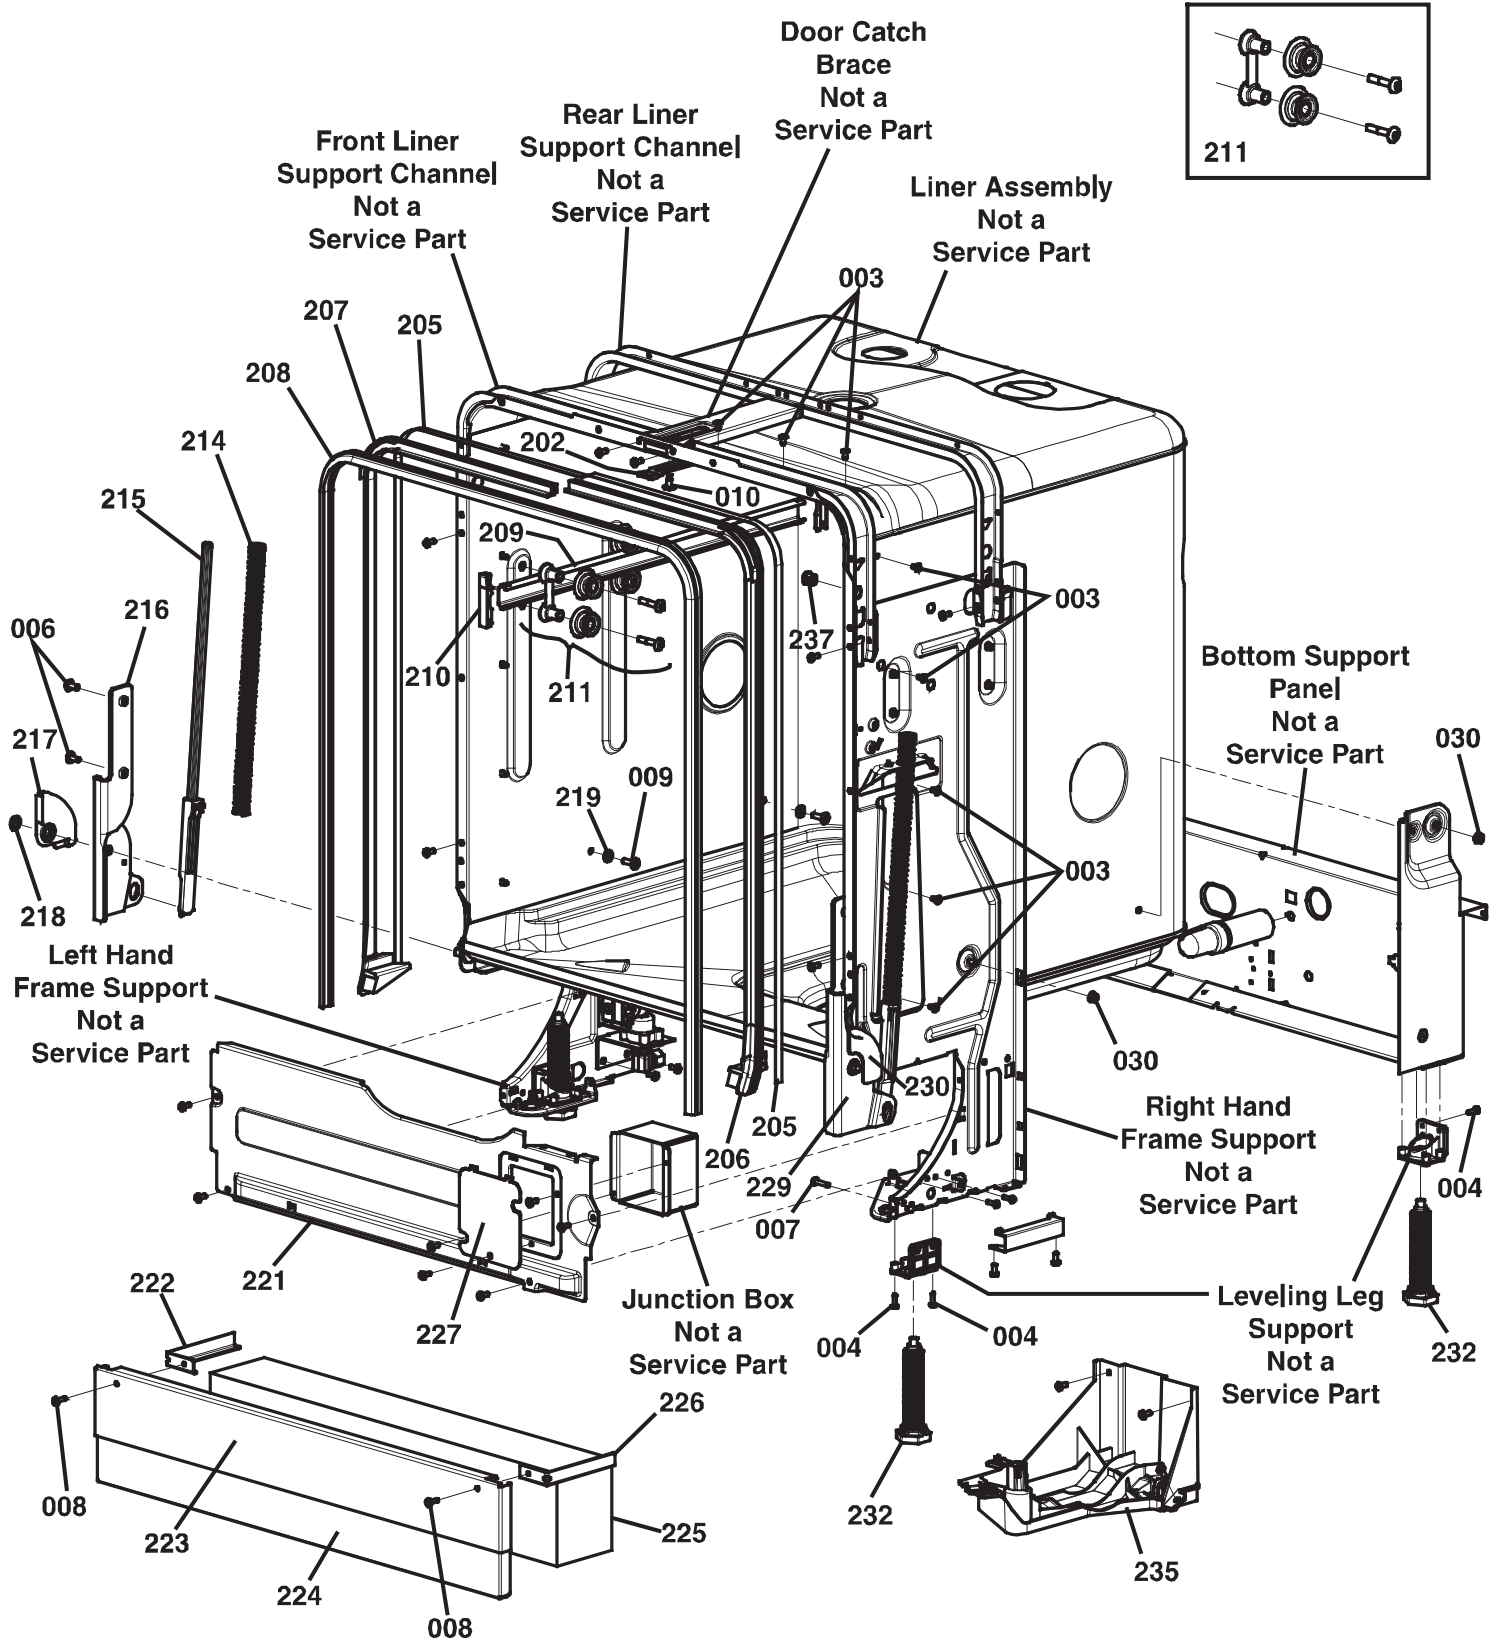

EDW24S Dishwasher - Chassis Assembly

EDW24S Dishwasher - Chassis Parts

Item	Part #	Description
001	101376	SCREW, EXTRUDE TITE, M4 X 10 PN HDPH
003	101377	SCREW, FLANGE HD, #7-1 9 X 8 HI/LO
004	101348	SCREW, PANHDHI/LO, #7-19 X 1/2
006	101350	SCREW, TAPTITE, M5X6 TRUSS HD, ZC
007	101378	SCREW, PHPAN HD, #8 X 19
008	101379	SCREW, ALKON TT0812, #8 X 13, BLACK
009	101380	SCREW, TRUSS PHHD, M5 X 16, S/S
010	101381	SCREW, E4TORX, M5 X 13 PHHD
030	101382	LOCK NUT, WHIZZY, M5 X 0.8 HEX
202	101383	CATCH, DOOR
205	101384	SEAL, RETAINER, DOOR SEAL
206	101385	RETAINER, DOOR SEAL, RH
207	101386	RETAINER, DOOR SEAL, LH
208	101387	SEAL, DOOR, BLACK
209	101388	RAIL, UPPER RACK
210	101389	STOP, UPPER RACK RAIL
211	101390	SUPPORT, ROLLER ASSY.
214	101391	SPRING, DOOR HINGE

Item	Part #	Description
215	101392	SUPPORT, DOOR SPRING
216	101393	HINGE, DOOR, LH
217	101394	GUARDPAD, DOOR HINGE, LH
218	101395	CLIP, DOOR PIVOT
219	101396	WASHER, SEALING
221	101397	PANEL, FRONT COVER
222	101398	BRACKET, KICK PLATE, LH
223	101399	PANEL, ADJ. KICKPLATE, BLACK, TOP
224	101400	PANEL, ADJ. KICK PLATE, BLACK, BOTTOM
225	101401	INSULATION, KICK PLATE
226	101402	BRACKET, KICK PLATE, RH
227	101403	COVER, JUNCTION BOX
229	101404	HINGE, DOOR, RH
230	101405	GUARD PAD, DOOR HINGE, RH
232	101406	LEG, LEVELING ASSY
235	101407	SUPPORT, MOTOR/PUMP
237	101408	CONE, DOOR GUIDE