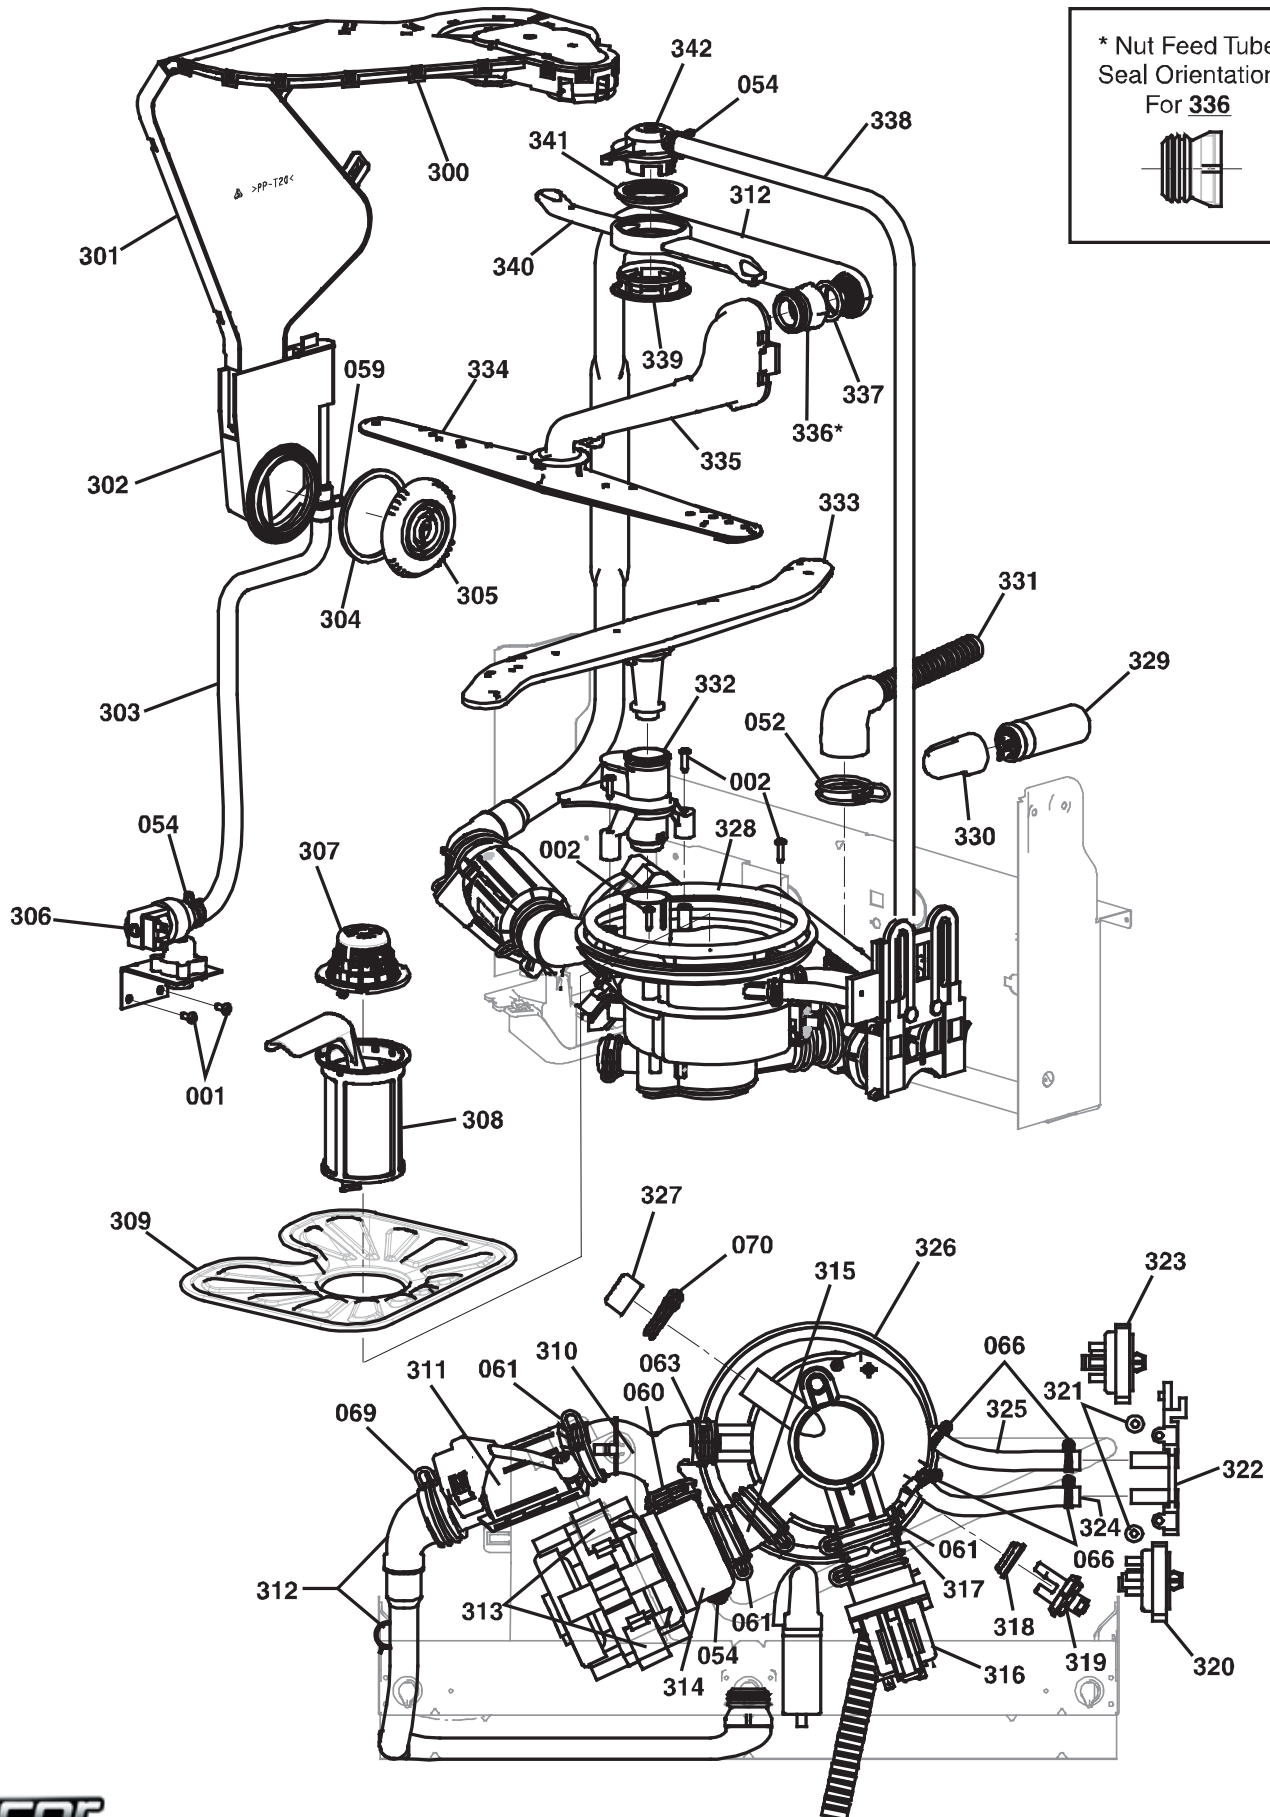

EDW24S Dishwasher - Wash System Assy

* Nut Feed Tube Seal Orientation For 336

EDW24S Dishwasher - Wash System Parts

Item	Part #	Description
001	101376	SCREW, EXTRUDE TITE, M4 X 10 PN HDPH
002	101409	SCREW, INOX, 4 X 16 TT
052	101410	CLAMP, DRAINHOSE
054	101411	CLAMP, HOSE, 15.5MM, BLACK
059	101412	CLAMP, HOSE, 17.7 MM
060	101413	CLAMP, HOSE, 38 MM
061	101414	CLAMP, HOSE, 44 MM
063	101415	CLAMP, HOSE, 32 MM
066	101416	CLAMP, HOSE, PRESSURE SWITCH
069	101417	CLAMP, HOSE, 47 MM, UPPER SPRAY ARM
070	101418	CLAMP, HOSE, 28MM
300	101419	FAN, DRY UNIT, 120V/60HZ
301	101420	DUCT, CONDENSER, COMPLETE
302	101421	INLET, SYPHON BREAK
303	101422	HOSE, SYPHON BREAK
304	101423	GASKET, AIR VENT
305	101424	VENT, AIR
306	101425	VALVE, WATER INLET, 120 V/60 HZ
307	101426	COVER, FILTER, DRAIN CUP
308	101427	FILTER, MICRO MESH
309	101428	FILTER, PRIMARY, STAINLESS
310	101429	HOSE, PUMP/SUMP
311	101430	ELEMENT, IN-LINE, 1200 W, 120 V
312	101431	TUBE ASSEMBLY, HEATER, UPPER SPRAY ARM, COMPLETE
313	101432	BRACKET, MOTOR MOUNTING
314	101433	PUMP MOTOR, RECIRCULATING, 120 V/60 HZ
315	101434	HOSE, RECIRC. PUMP

Item	Part #	Description
316	101435	PUMP MOTOR, DRAIN, 120 V/60 HZ
317	101436	HOSE, SUMP/DRAIN
318	101437	SEAL, NTC SWITCH
319	101438	SWITCH, NTC W/ TURBIDITY, 10KO
320	101439	SWITCH, PRESSURE, ULP2, SAFETY
321	101440	SEAL, PRESSURE SWITCH, PORT
322	101441	SUPPORT, PRESSURE SWTCHS
323	101442	SWITCH, PRESSURE, UL, FILL LEVEL
324	101443	TUBE, PRESSURE SWITCH, SAFETY
325	101444	TUBE, PRESSURE SWITCH, P1 LEVEL
326	101445	HOUSING, SUMP
327	101446	PLUG, WATER SOFTENER
328	101447	SEAL, SUMP
329	101448	CAPACITOR, 10 UF UL
330	101449	CAP, CAPACITOR
331	101450	HOSE, DRAIN, 1/2"
332	101451	SUPPORT, SPRAY ARM, LOWER
333	101452	SPRAY ARM, LOWER ASSY
334	101453	SPRAY ARM, UPPER ASSY.
335	101454	TUBE, SPRAY ARM, UPPER
336	101455	NUT, FEED TUBE, COMPLETE
337	101456	SEAL, O-RING
338	101457	HOSE, UPPER SPRAY ARM, TO PUMP
339	101458	NUT LOCK, SPRAY ARM, 3RD LEVEL
340	101459	SPRAY ARM, 3RD LEVEL
341	101460	SEAL, ADAPTOR
342	101461	ADAPTOR, SPRAY ARM, 3RD LEVEL