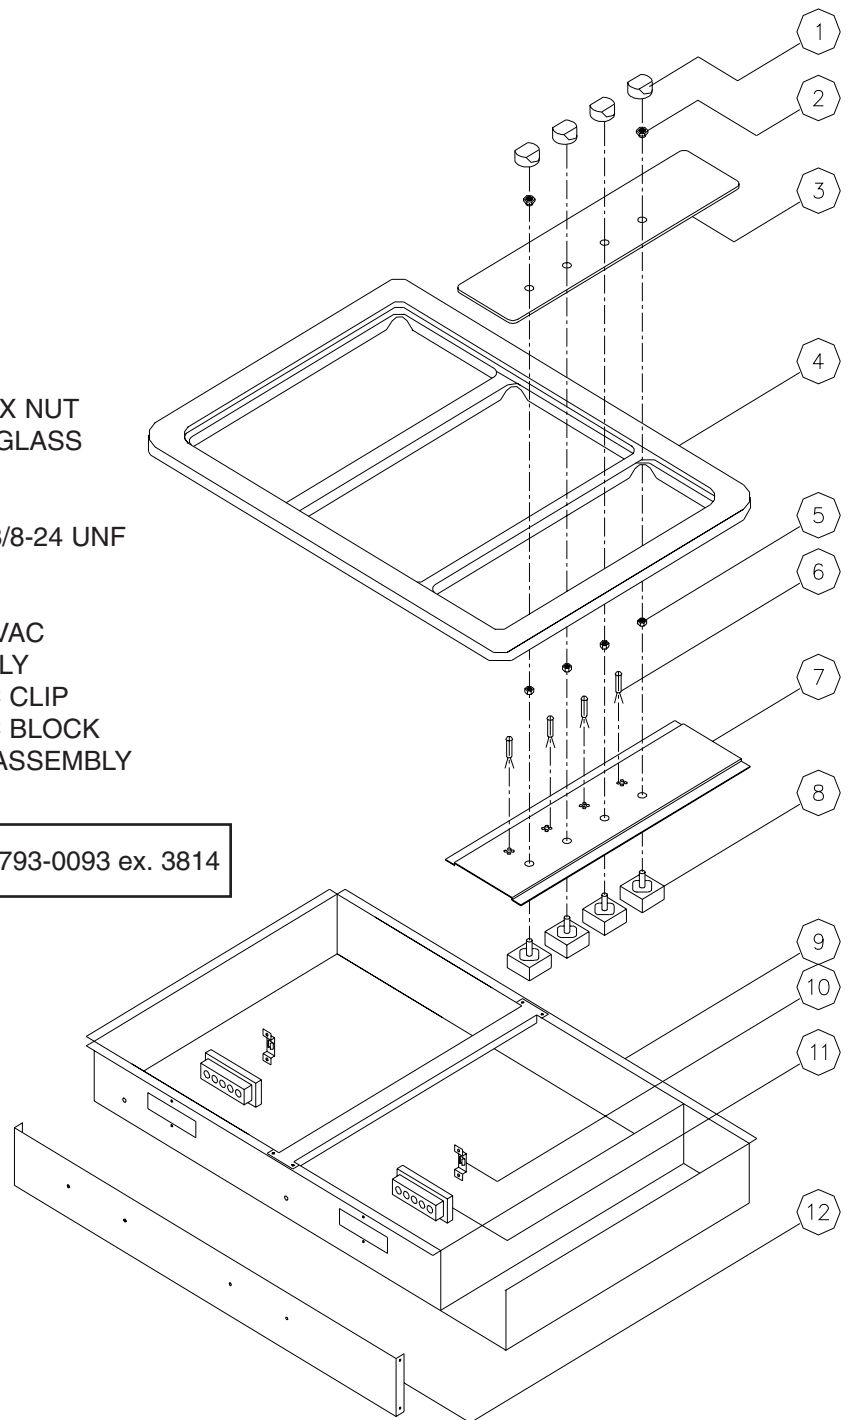

Page #	Description
2	ECC36 Cooktop Assembly
3	ECC46 Cooktop Assembly

ECC36 Cooktop Assembly

REF #	PART #	DESCRIPTION
1	82936	KNOB - ALMOND
*	82903	KNOB - BLACK
*	82904	KNOB - WHITE
2	83528	PANEL MOUNT HEX NUT
3	82546A,B,W	CONTROL PANEL GLASS
4	27347AP, BP, WP	TOP FRAME
5	83052	BRASS HEX NUT 3/8-24 UNF
6	83226	INDICATOR LIGHT
7	26162A, B, W	CONTROL PANEL
8	82513	SWITCH, 15A, 240VAC
9	12278	CHASSIS ASSEMBLY
10	83250	FEMALE CERAMIC CLIP
11	13020	FEMALE CERAMIC BLOCK
12	13103	CHASSIS COVER ASSEMBLY

Part no longer available? Call Dacor: (800) 793-0093 ex. 3814

ECC46 Cooktop Assembly

REF #	PART #	DESCRIPTION
1	82936	KNOB - ALMOND
*	82903	KNOB - BLACK
*	82904	KNOB - WHITE
2	83528	PANEL MOUNT HEX NUT
3	82547A,B,W	CONTROL PANEL GLASS
4	27343AP,, S BP, WP	TOP FRAME
5	83052	BRASS HEX NUT, 3/8-24 UNF
6	83226	INDICATOR LIGHT
7	26167A,B,W	CONTROL PANEL
8	82513	SWITCH, 15A. 240VAC
9	83250	FEMALE CERAMIC CLIP
10	13020	FEMALE CERAMIC BLOCK
11	83188	TERMINAL BLOCK
12	12279	CHASSIS ASSEMBLY
13	13104	CHASSIS COVER ASSEMBLY