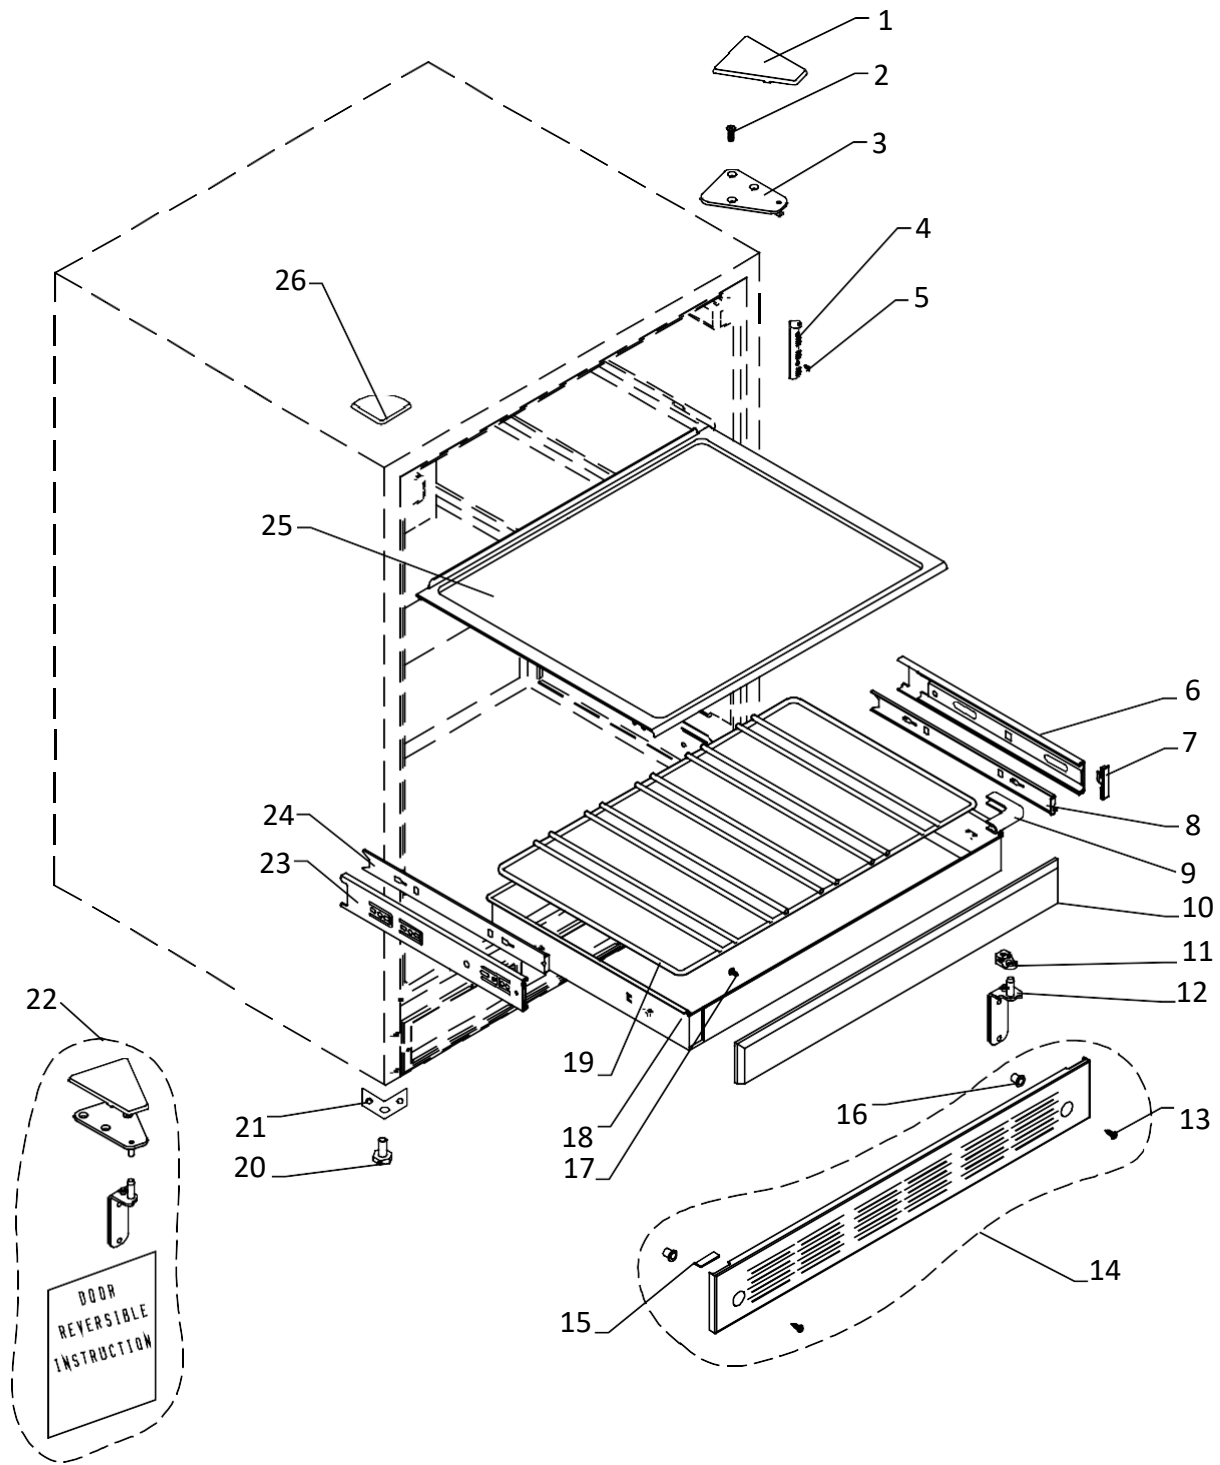

### **EBC Beverage Center**

<b>Page</b>	<b>Description</b>
<b>2</b>	<b>Interior Components</b>
<b>3</b>	<b>Interior Parts List</b>
<b>4</b>	<b>Door Assembly</b>
<b>5</b>	<b>Control Panel</b>
<b>6</b>	<b>Cooling System Assembly</b>
<b>7</b>	<b>Cooling System Parts List</b>

# EBC - Interior Parts List

Item	Part #	Description
1	66923	COVER HINGE SUPPORT RH
2	66067	UPPER HINGE SCREW
3	66065	UPPER HINGE RIGHT
4	66058	TEMP. CONTROL BULB COVER
5	66060	SCREW, BULB COVER
6	66795	INNER-LINER GUIDE SHORT
7	66413	GUIDE FRONT
8	66796	FRAME GUIDE SHORT SLID
9	66412	CORNER PIECE
10	76009	FRAME FRONT
11	66070	CAM RISER
12	66068	HINGE SUPPORT-LOWER
13	66808	KICK PLATE SCREW BK
14	76011	KICK PLATE KIT BK
15	66828	KICK PLATE FRONT BK
16	66921	KICK PLATE SPACER
17	66792	SCREW, FRAME FRONT
18	76017	BOTTLE SHELF FRAME
19	66520	BOTTLE RACK SHORT
20	66404	LEVELING LEG REAR
21	66405	LEVELING LEG SUPPORT
22	66066	REVERSE DOOR HINGE KIT
23	66795	INNER-LINER GUIDE SHORT
24	66796	FRAME GUIDE SHORT SLID
25	76004	GLASS SHELF
26	66069	HINGE COVER