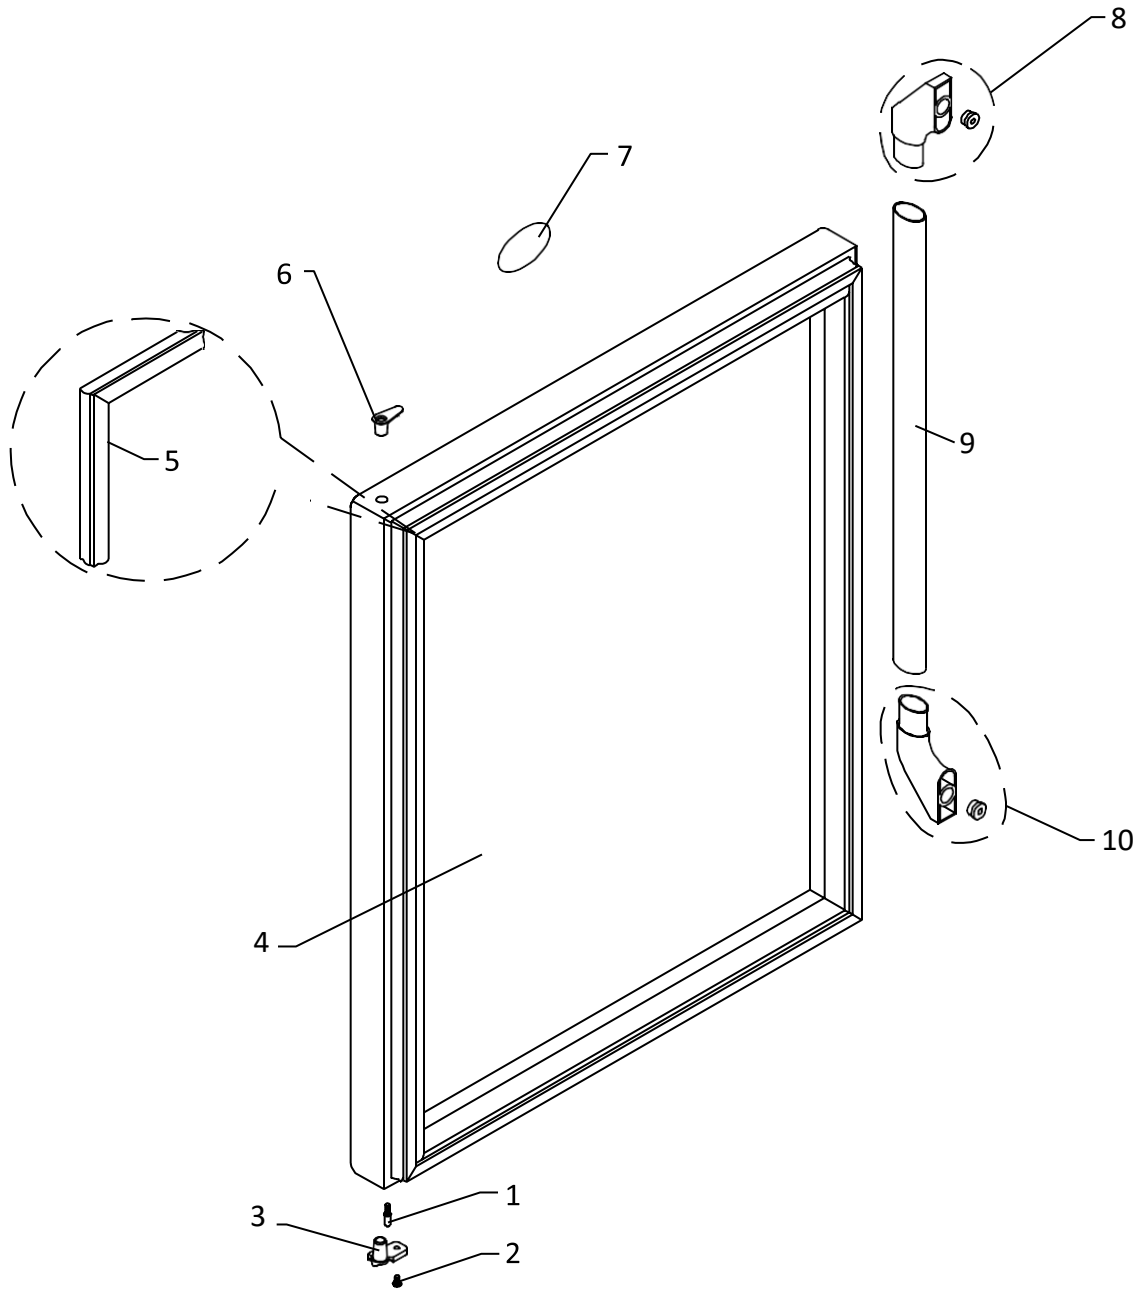

EBC - Door Assembly

Item	Part #	Description
1	66922	PIN
2	66830	SCREW DOOR HINGE
3	66062	DOOR HINGE RIGHT
4	66064	GLASS DOOR
5	66063	MAGNETIC GASKET

Item	Part #	Description
6	66935	HINGE FILL PLUG
7	72510	DACOR LOGO (specify color)
8	76051	HANDLE SUPPORT ASM UPPER
9	76052	HANDLE TUBE
10	76053	HANDLE SUPPORT ASM LOWER