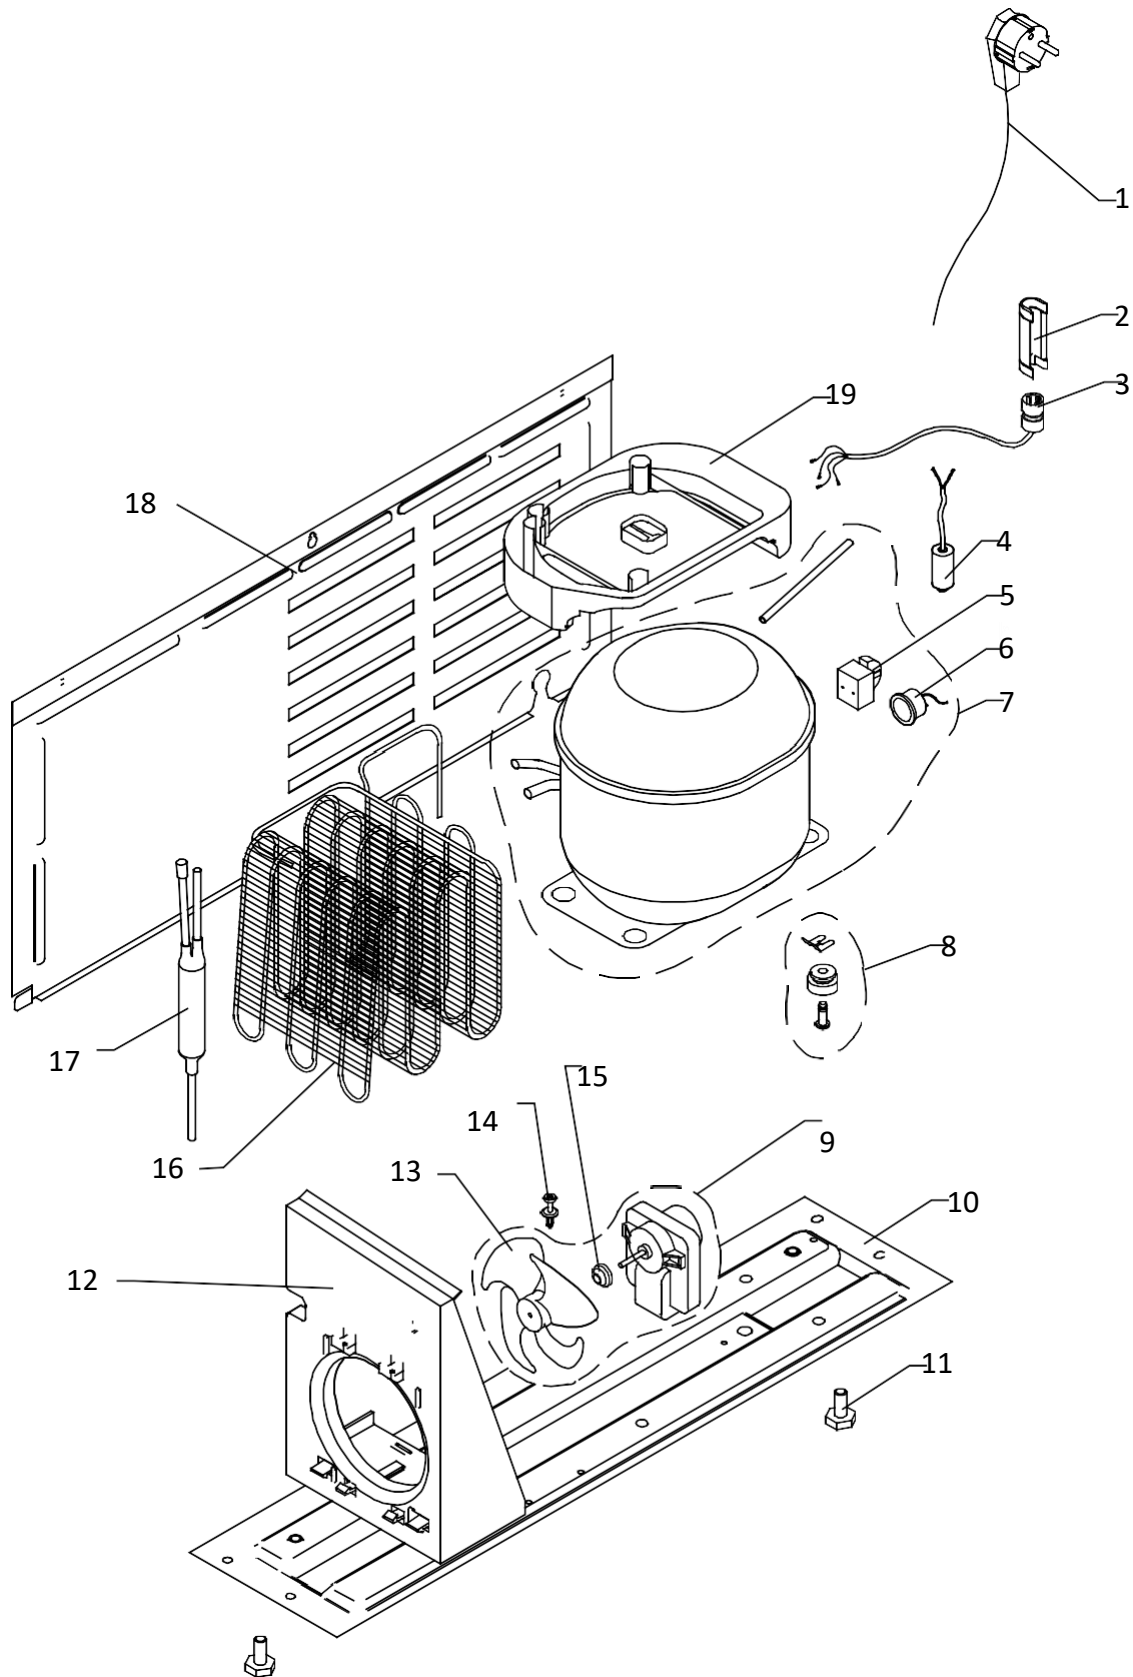

EBC - Cooling System Assembly

EBC - Cooling System Parts List

Item	Part #	Description
1	66074	POWER CORD
2	66126	CONNECTOR CLAMP
3	66071	HARNESS ASM.COMP
4	66142	CAPACITOR
5	66141	RELAY START
6	66127	OVERLOAD
7	66072	COMPRESSOR REPL. KIT
8	66073	COMPRESSOR MTG KIT
9	66085	MOTOR COND. FAN KIT
10	76037	COMPRESSOR SUPPORT
11	66404	LEVELING LEG REAR
12	66076	COND. FAN HOUSING
13	66080	FAN BLADE COND. MOTOR
14	66079	SCREW RIVET
15	66084	FAN RUBBER
16	66078	CONDENSER
17	66829	DRYER FILTER ASM
18	66143	COVER ACCESS
19	66077	DRAIN PAN