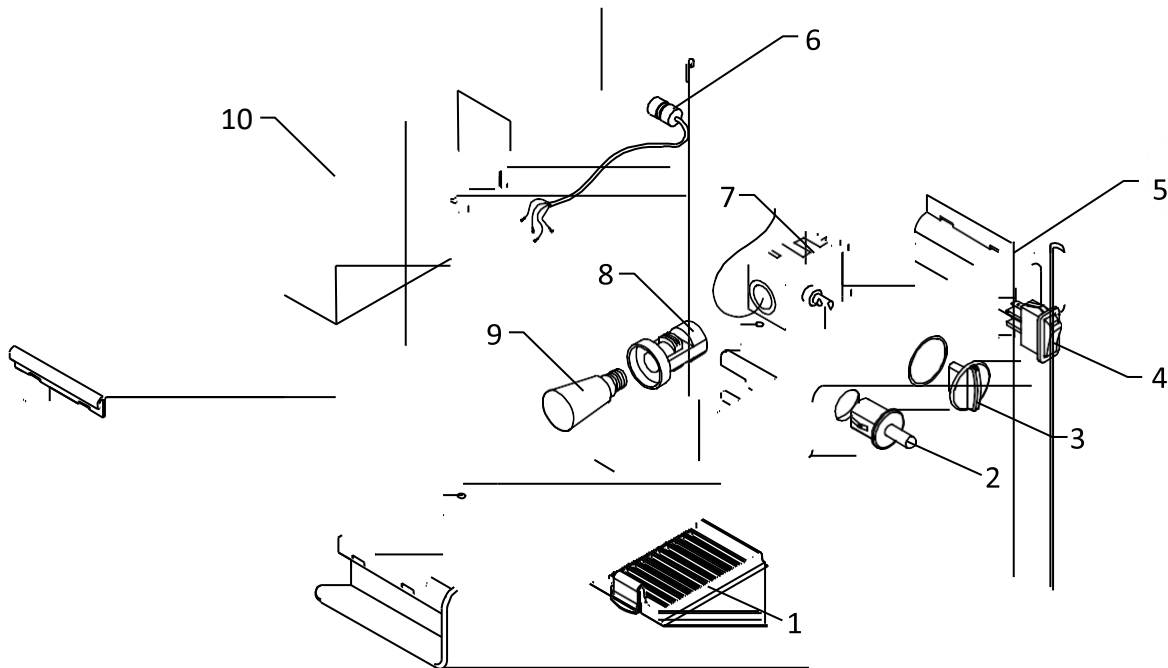

EBC - Control Panel

Item	Part #	Description
1	66061	BULB SHIELD
2	66144	PLUNGER SWITCH
3	66146	THERMOSTAT KNOB
4	66145	SWITCH
5	66148	CONTROL HOUSING
6	66153	HARNESS TEMP CONTROL
7	76003	CONTROL TEMPERATURE
8	66057	SOCKET LAMP
9	66059	BULB
10	66147	CONTROL HOUSING COVER