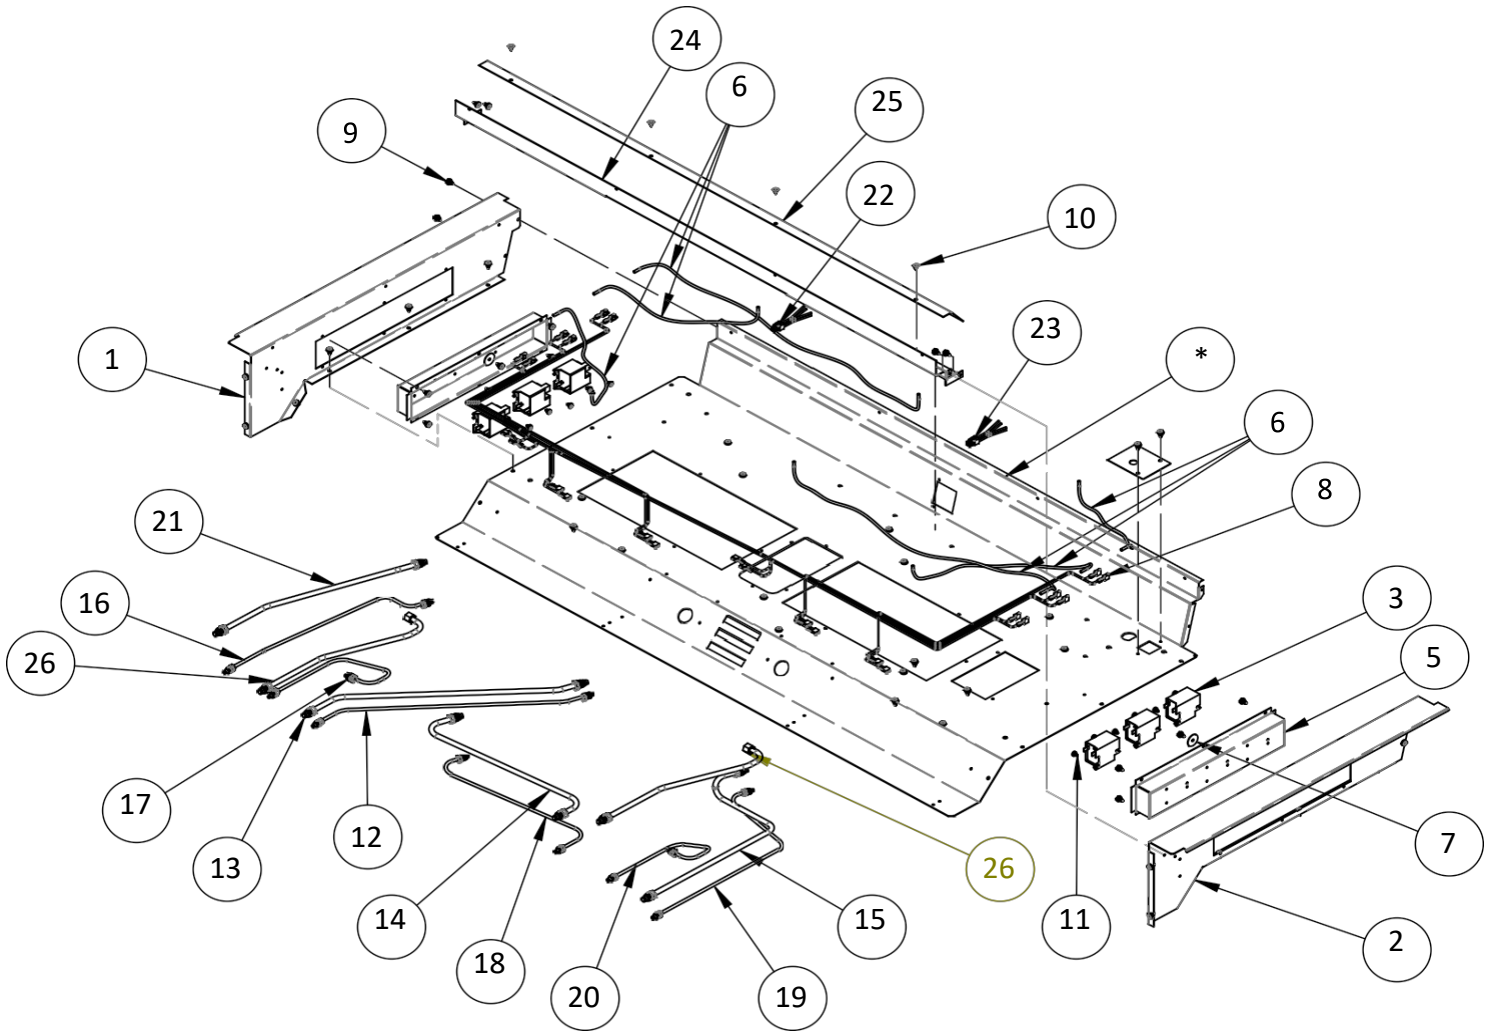

dacor

LET THE SHOW BEGIN

DYRTP48

Top Frame

Item	Part #	Description
1	107773BP	Spill Tray, Black Porcelain
2	101524	Grate, 4 Finger, 14"x23"
3	112089	Assy, Base, 16K
4	701985-01	Assy, Dual Burner, 18K, NG
5	701985-02	Assy, Dual Burner, 18K, LP
6	701985-03	Assy, Dual Burner, 18K, NGH
7	701985-04	Assy, Dual Burner, 18K, LPH
8	702186	Pack, Burner Ring/Burner
9	100703	Pack, Burner
10	700017	Brass Ring M22x1
11	700145	Gasket, Dual Burner, Graphite

Control Panel

Item	Part #	Description
1	702131E	Control Panel
2	107761-01	Knob, Illuminated, Simmer
3	107761-02	Knob, Illuminated, Griddle
4	107762S	Ring, Trim
5	83709	Screw, #8x1/2", Torx, Blk Oxide

Cooktop Gas Tubing

Item	Part #	Description
1	107873-01	Support, Upper, LH
2	107873-02	Support, Upper, RH
3	72634	Re-ignition Module
4	102159	Plate Cover, Manifold Hole
5	108238	Box, Enclosure, Igniter
6	108379	Set, Igniter Wire
7	83533	Washer, .88OD x.165ID
8	108380	Wire Harness, 110 Vac Line
9	83023	Screw, Slot HWH, #10x3/8
10	83263	Screw, Phil, Round Washer, HD.
11	83001	Screw, Phil Pan HD, 8x14"
12	100580	S.S. Flex tubing 3/16x18, M./M.
13	100579	S.S. Flex tubing 5/16x18, M./M.

Item	Part #	Description
14	100579	S.S. Flex tubing 5/16x18, M./M.
15	100579	S.S. Flex tubing 5/16x18, M./M.
16	100900	S.S. Flex tubing 3/16x16, M./M.
17	100900	S.S. Flex tubing 3/16x16, M./M.
18	100900	S.S. Flex tubing 3/16x16, M./M.
19	100900	S.S. Flex tubing 3/16x16, M./M.
20	100900	S.S. Flex tubing 3/16x16, M./M.
21	108231	S.S. Flex tubing 5/16x14.5, M./M.
22	108376	Wire Harness, Cooktop
23	108377	Wire Harness, Cooktop
24	107876	Support, Spill Tray
25	107979	Shield, Heat
26	108232	S.S. Flex tubing 5/16x14.5, M./F.