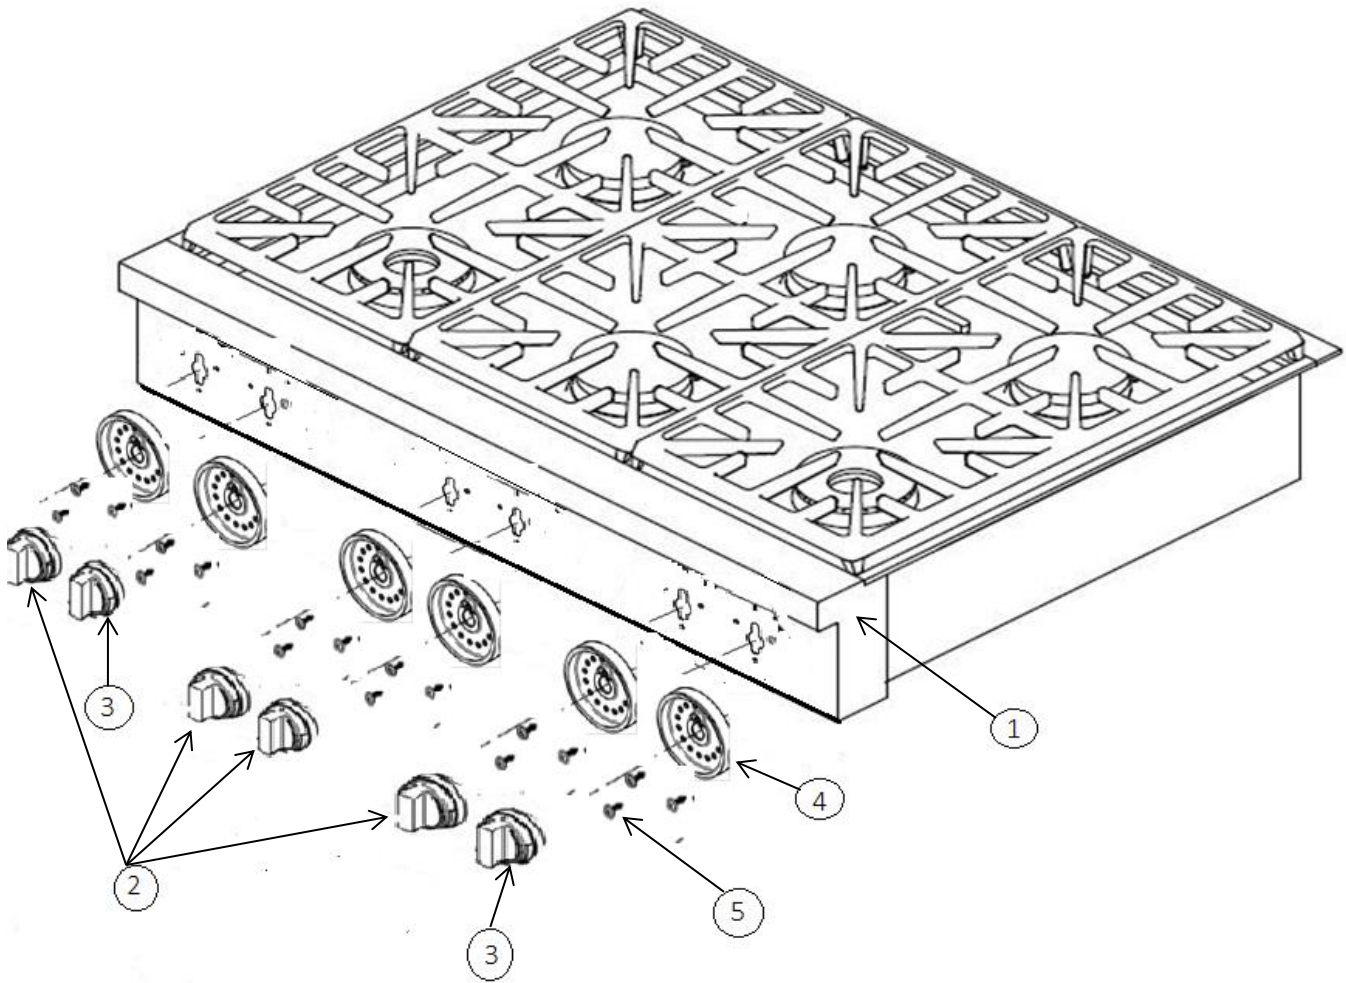

dacor

LET THE SHOW BEGIN

DYRTP48

Top Frame

Item	Part #	Description
1	107773BP	Spill Tray, Black Porcelain
2	101524	Grate, 4 Finger, 14"x23"
3	112089	Assy, Base, 16K
4	701985-01	Assy, Dual Burner, 18K, NG
5	701985-02	Assy, Dual Burner, 18K, LP
6	701985-03	Assy, Dual Burner, 18K, NGH
7	701985-04	Assy, Dual Burner, 18K, LPH
8	702186	Pack, Burner Ring/Burner
9	100703	Pack, Burner
10	700017	Brass Ring M22x1
11	700145	Gasket, Dual Burner, Graphite

Control Panel

Item	Part #	Description
1	702131E	Control Panel
2	107761-01	Knob, Illuminated, Simmer
3	107761-02	Knob, Illuminated, Griddle
4	107762S	Ring, Trim
5	83709	Screw, #8x1/2", Torx, Blk Oxide

Cooktop Gas Tubing

Item	Part #	Description
1	107873-01	Support, Upper, LH
2	107873-02	Support, Upper, RH
3	72634	Re-ignition Module
4	102159	Plate Cover, Manifold Hole
5	108238	Box, Enclosure, Igniter
6	108379	Set, Igniter Wire
7	83533	Washer, .88OD x.165ID
8	108380	Wire Harness, 110 Vac Line
9	83023	Screw, Slot HWH, #10x3/8
10	83263	Screw, Phil, Round Washer, HD.
11	83001	Screw, Phil Pan HD, 8x14"
12	100580	S.S. Flex tubing 3/16x18, M./M.
13	100579	S.S. Flex tubing 5/16x18, M./M.

Item	Part #	Description
14	100579	S.S. Flex tubing 5/16x18, M./M.
15	100579	S.S. Flex tubing 5/16x18, M./M.
16	100900	S.S. Flex tubing 3/16x16, M./M.
17	100900	S.S. Flex tubing 3/16x16, M./M.
18	100900	S.S. Flex tubing 3/16x16, M./M.
19	100900	S.S. Flex tubing 3/16x16, M./M.
20	100900	S.S. Flex tubing 3/16x16, M./M.
21	108231	S.S. Flex tubing 5/16x14.5, M./M.
22	108376	Wire Harness, Cooktop
23	108377	Wire Harness, Cooktop
24	107876	Support, Spill Tray
25	107979	Shield, Heat
26	108232	S.S. Flex tubing 5/16x14.5, M./F.