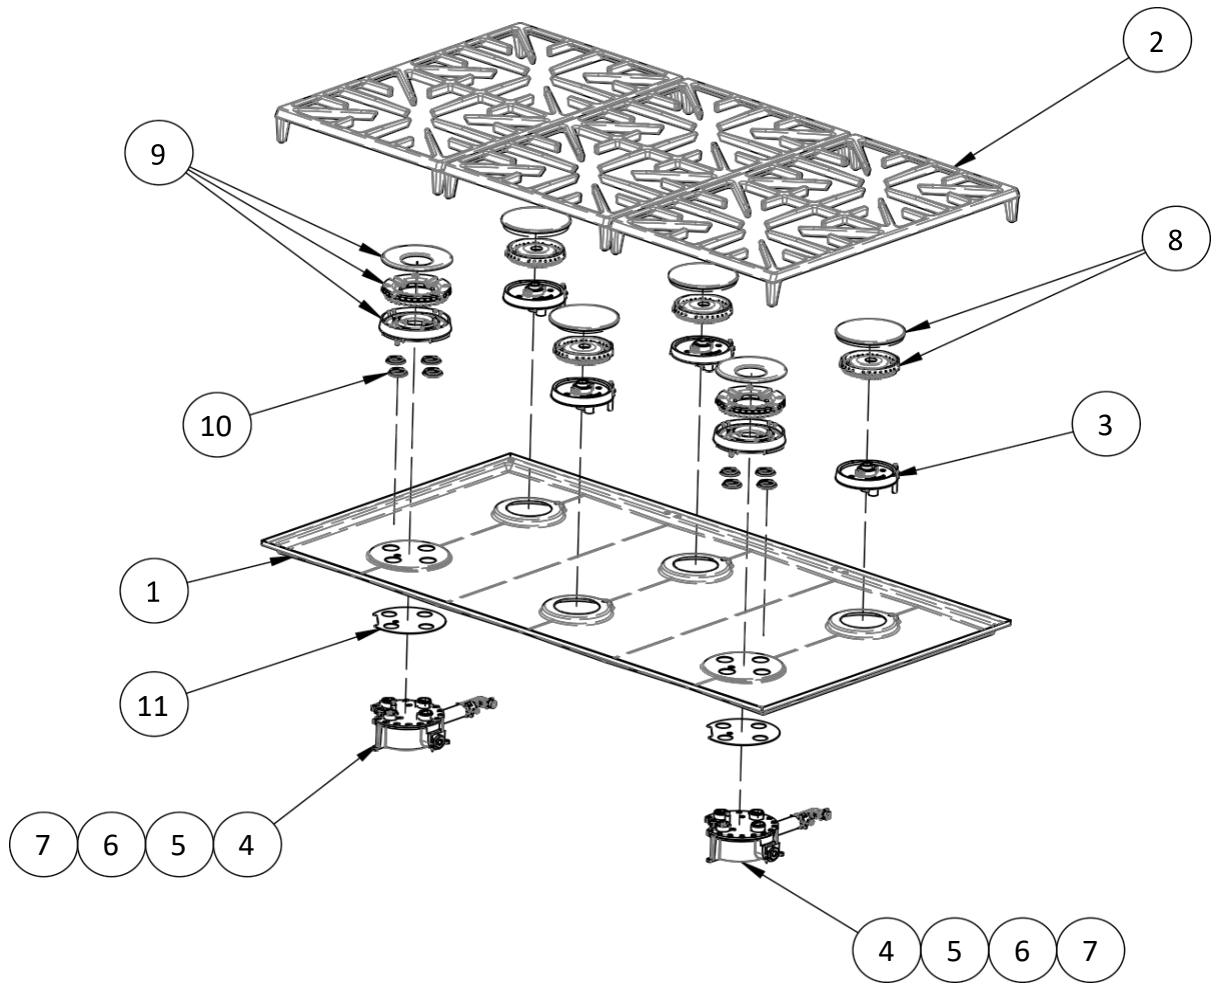

dacor

LET THE SHOW BEGIN

DYRTP48

Top Frame

Item	Part #	Description
1	107773BP	Spill Tray, Black Porcelain
2	101524	Grate, 4 Finger, 14"x23"
3	112089	Assy, Base, 16K
4	701985-01	Assy, Dual Burner, 18K, NG
5	701985-02	Assy, Dual Burner, 18K, LP
6	701985-03	Assy, Dual Burner, 18K, NGH
7	701985-04	Assy, Dual Burner, 18K, LPH
8	702186	Pack, Burner Ring/Burner
9	100703	Pack, Burner
10	700017	Brass Ring M22x1
11	700145	Gasket, Dual Burner, Graphite

Control Panel

Item	Part #	Description
1	702131E	Control Panel
2	107761-01	Knob, Illuminated, Simmer
3	107761-02	Knob, Illuminated, Griddle
4	107762S	Ring, Trim
5	83709	Screw, #8x1/2", Torx, Blk Oxide

Cooktop Gas Tubing

Item	Part #	Description
1	107873-01	Support, Upper, LH
2	107873-02	Support, Upper, RH
3	72634	Re-ignition Module
4	102159	Plate Cover, Manifold Hole
5	108238	Box, Enclosure, Igniter
6	108379	Set, Igniter Wire
7	83533	Washer, .88OD x.165ID
8	108380	Wire Harness, 110 Vac Line
9	83023	Screw, Slot HWH, #10x3/8
10	83263	Screw, Phil, Round Washer, HD.
11	83001	Screw, Phil Pan HD, 8x14"
12	100580	S.S. Flex tubing 3/16x18, M./M.
13	100579	S.S. Flex tubing 5/16x18, M./M.

Item	Part #	Description
14	100579	S.S. Flex tubing 5/16x18, M./M.
15	100579	S.S. Flex tubing 5/16x18, M./M.
16	100900	S.S. Flex tubing 3/16x16, M./M.
17	100900	S.S. Flex tubing 3/16x16, M./M.
18	100900	S.S. Flex tubing 3/16x16, M./M.
19	100900	S.S. Flex tubing 3/16x16, M./M.
20	100900	S.S. Flex tubing 3/16x16, M./M.
21	108231	S.S. Flex tubing 5/16x14.5, M./M.
22	108376	Wire Harness, Cooktop
23	108377	Wire Harness, Cooktop
24	107876	Support, Spill Tray
25	107979	Shield, Heat
26	108232	S.S. Flex tubing 5/16x14.5, M./F.