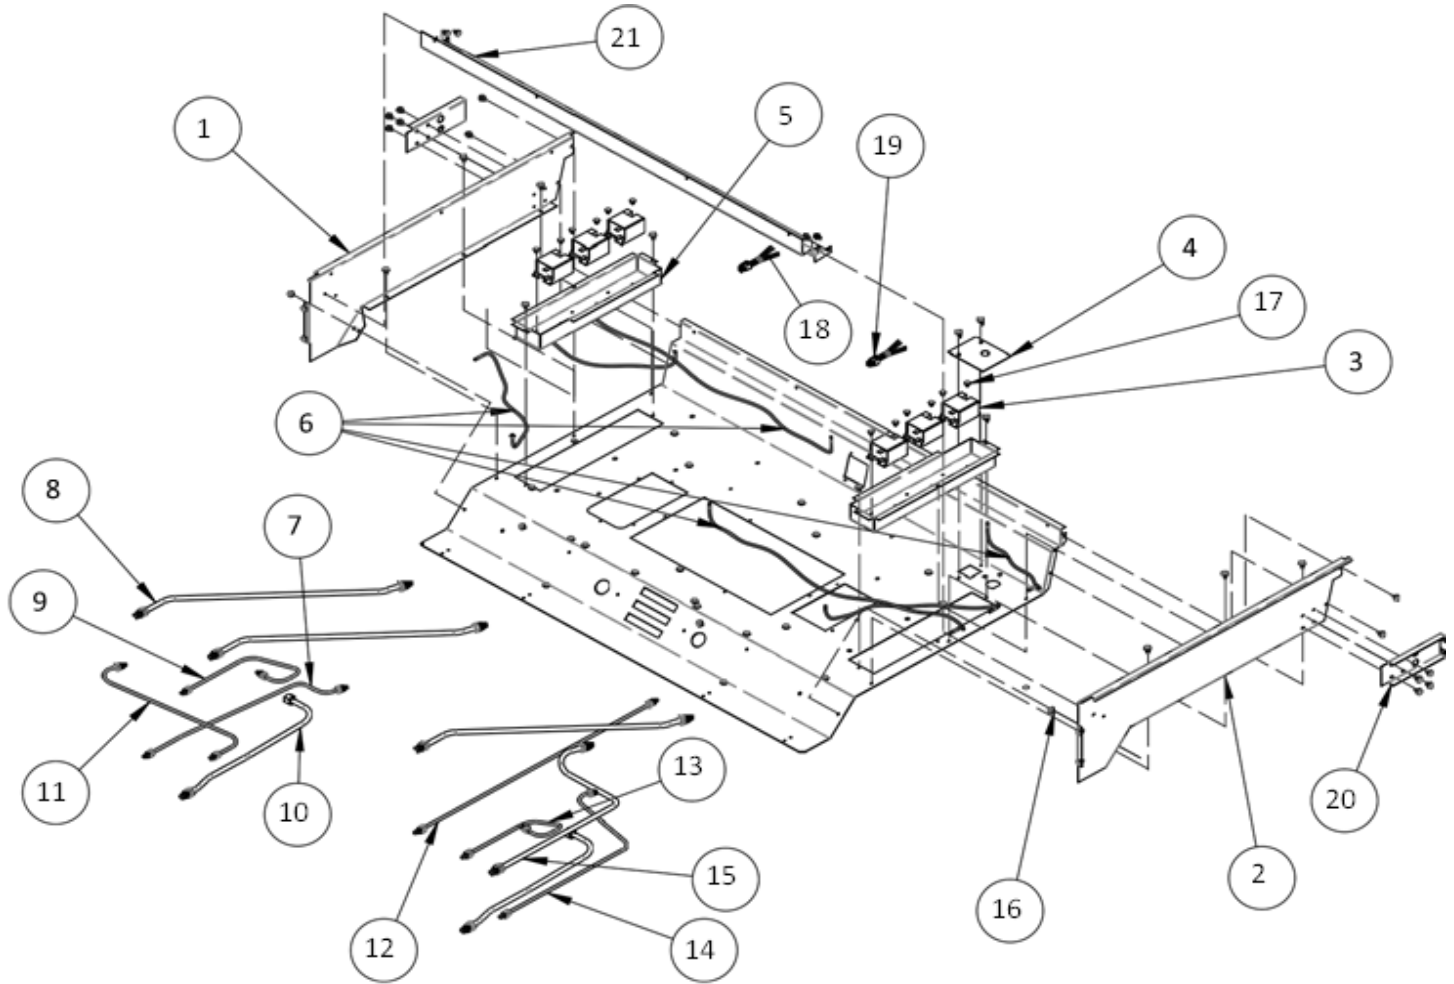

## Top Frame

Item	Part #	Description
1	107950BP	Spill Tray, Black Porcelain
2	702035	Grate, 4 Finger, 11 1/4"x23"
3	112089	Assy, Base, 16K
4	701985-01	Assy, Dual Burner, 18K, LP
5	701985-02	Assy, Dual Burner, 18K, LP
6	701985-03	Assy, Dual Burner, 18K, NGH
7	701985-04	Assy, Dua Burner, 18K, LPH
8	702186	Pack, Burner Ring/Burner
9	100703	Pack, Burner Ring/Cap/Base, 18K BTU
10	700017	Brass Ring M22x1
11	700145	Gasket, Dual Burner, Graphite

## Control Panel

Item	Part #	Description
1	702058E	Control Panel
2	107762S	Ring, Trim
3	107761-01	Knob, Illuminated, Simmer
4	107761-02	Knob, Illuminated, Griddle
5	83709	Screw, #8x1/2", Torx, Blk Oxide

# Cooktop Gas Tubing

Item	Part #	Description
1	107963-01	Support, Upper, LH
2	107963-02	Support, Upper, RH
3	72634	Re-ignition Module
4	102159	Plate Cover, Manifold Hole
5	107976	Enclosure, Igniter
6	108379	Set, Igniter wire
7	100900	S.S. Flex tubing 3/16x16, M./M.
8	100579	S.S. Flex tubing 5/16x18, M./M.
9	100900	S.S. Flex tubing 3/16x16, M./M.
10	100578	S.S. Flex tubing 5/16x21, M./F.
11	100900	S.S. Flex tubing 3/16x16, M./M.

Item	Part #	Description
12	100788	Flex Tubing 3/16", MXM 23"
13	100900	S.S. Flex tubing 3/16x16, M./M.
14	100900	S.S. Flex tubing 3/16x16, M./M.
15	100579	S.S. Flex tubing 5/16x18, M./M.
16	83023	Screw, Slot HWH, #10x3/8
17	83001	Screw, Phil Pan HD, 8x14"
18	108376	Wire Harness, Cooktop
19	108377	Wire Harness, Cooktop
20	108253	Support, Side, Upper
21	107964	Support, Spill Tray