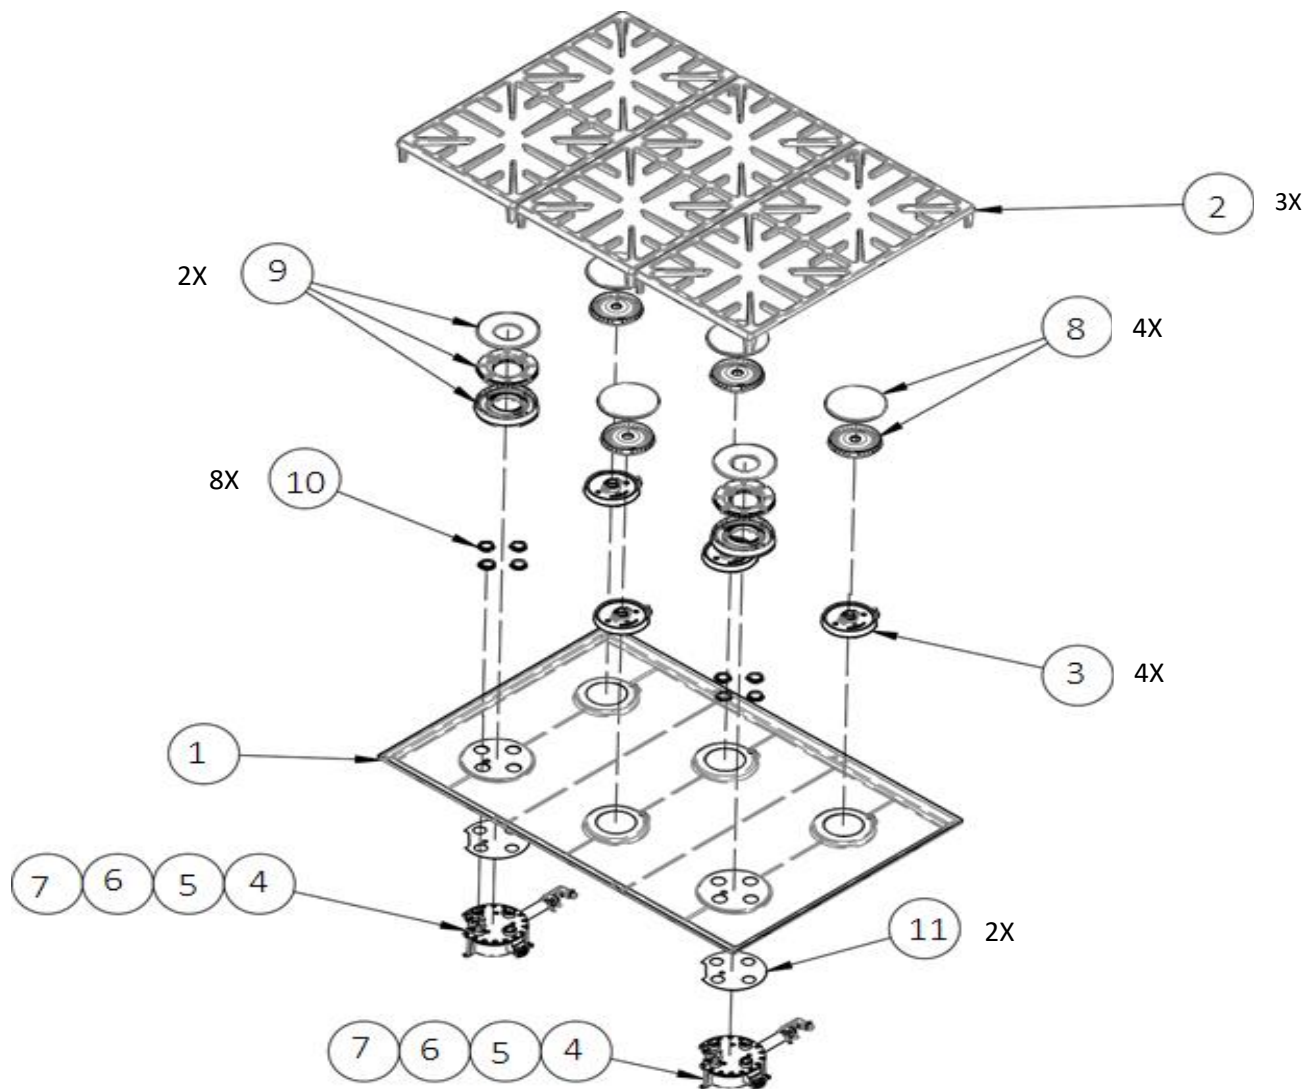

## Top Frame

Item	Part #	Description
1	107950BP	Spill Tray, Black Porcelain
2	702035	Grate, 4 Finger, 11 1/4"x23"
3	112089	Assy, Base, 16K
4	701985-01	Assy, Dual Burner, 18K, LP
5	701985-02	Assy, Dual Burner, 18K, LP
6	701985-03	Assy, Dual Burner, 18K, NGH
7	701985-04	Assy, Dua Burner, 18K, LPH
8	702186	Pack, Burner Ring/Burner
9	100703	Pack, Burner Ring/Cap/Base, 18K BTU
10	700017	Brass Ring M22x1
11	700145	Gasket, Dual Burner, Graphite

## Control Panel

Item	Part #	Description
1	702058E	Control Panel
2	107762S	Ring, Trim
3	107761-01	Knob, Illuminated, Simmer
4	107761-02	Knob, Illuminated, Griddle
5	83709	Screw, #8x1/2", Torx, Blk Oxide

# Cooktop Gas Tubing

Item	Part #	Description
1	107963-01	Support, Upper, LH
2	107963-02	Support, Upper, RH
3	72634	Re-ignition Module
4	102159	Plate Cover, Manifold Hole
5	107976	Enclosure, Igniter
6	108379	Set, Igniter wire
7	100900	S.S. Flex tubing 3/16x16, M./M.
8	100579	S.S. Flex tubing 5/16x18, M./M.
9	100900	S.S. Flex tubing 3/16x16, M./M.
10	100578	S.S. Flex tubing 5/16x21, M./F.
11	100900	S.S. Flex tubing 3/16x16, M./M.

Item	Part #	Description
12	100788	Flex Tubing 3/16", MXM 23"
13	100900	S.S. Flex tubing 3/16x16, M./M.
14	100900	S.S. Flex tubing 3/16x16, M./M.
15	100579	S.S. Flex tubing 5/16x18, M./M.
16	83023	Screw, Slot HWH, #10x3/8
17	83001	Screw, Phil Pan HD, 8x14"
18	108376	Wire Harness, Cooktop
19	108377	Wire Harness, Cooktop
20	108253	Support, Side, Upper
21	107964	Support, Spill Tray