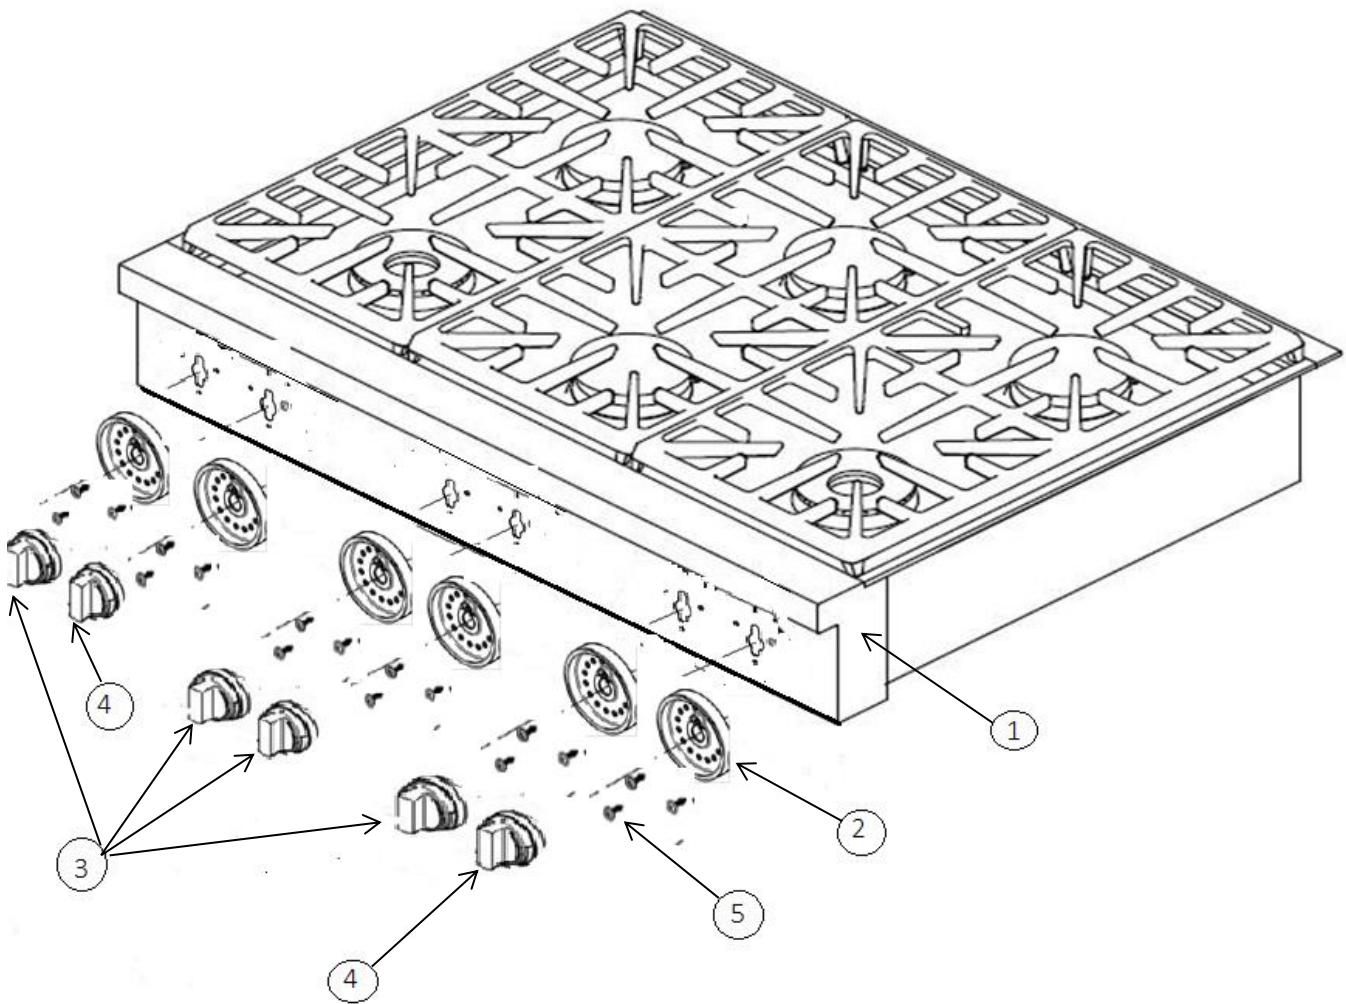

## **DYRTP36**

## Top Frame

Item	Part #	Description
1	107950BP	Spill Tray, Black Porcelain
2	702035	Grate, 4 Finger, 11 1/4"x23"
3	112089	Assy, Base, 16K
4	701985-01	Assy, Dual Burner, 18K, LP
5	701985-02	Assy, Dual Burner, 18K, LP
6	701985-03	Assy, Dual Burner, 18K, NGH
7	701985-04	Assy, Dua Burner, 18K, LPH
8	702186	Pack, Burner Ring/Burner
9	100703	Pack, Burner Ring/Cap/Base, 18K BTU
10	700017	Brass Ring M22x1
11	700145	Gasket, Dual Burner, Graphite

## Control Panel

Item	Part #	Description
1	702058E	Control Panel
2	107762S	Ring, Trim
3	107761-01	Knob, Illuminated, Simmer
4	107761-02	Knob, Illuminated, Griddle
5	83709	Screw, #8x1/2", Torx, Blk Oxide

# Cooktop Gas Tubing

Item	Part #	Description
1	107963-01	Support, Upper, LH
2	107963-02	Support, Upper, RH
3	72634	Re-ignition Module
4	102159	Plate Cover, Manifold Hole
5	107976	Enclosure, Igniter
6	108379	Set, Igniter wire
7	100900	S.S. Flex tubing 3/16x16, M./M.
8	100579	S.S. Flex tubing 5/16x18, M./M.
9	100900	S.S. Flex tubing 3/16x16, M./M.
10	100578	S.S. Flex tubing 5/16x21, M./F.
11	100900	S.S. Flex tubing 3/16x16, M./M.