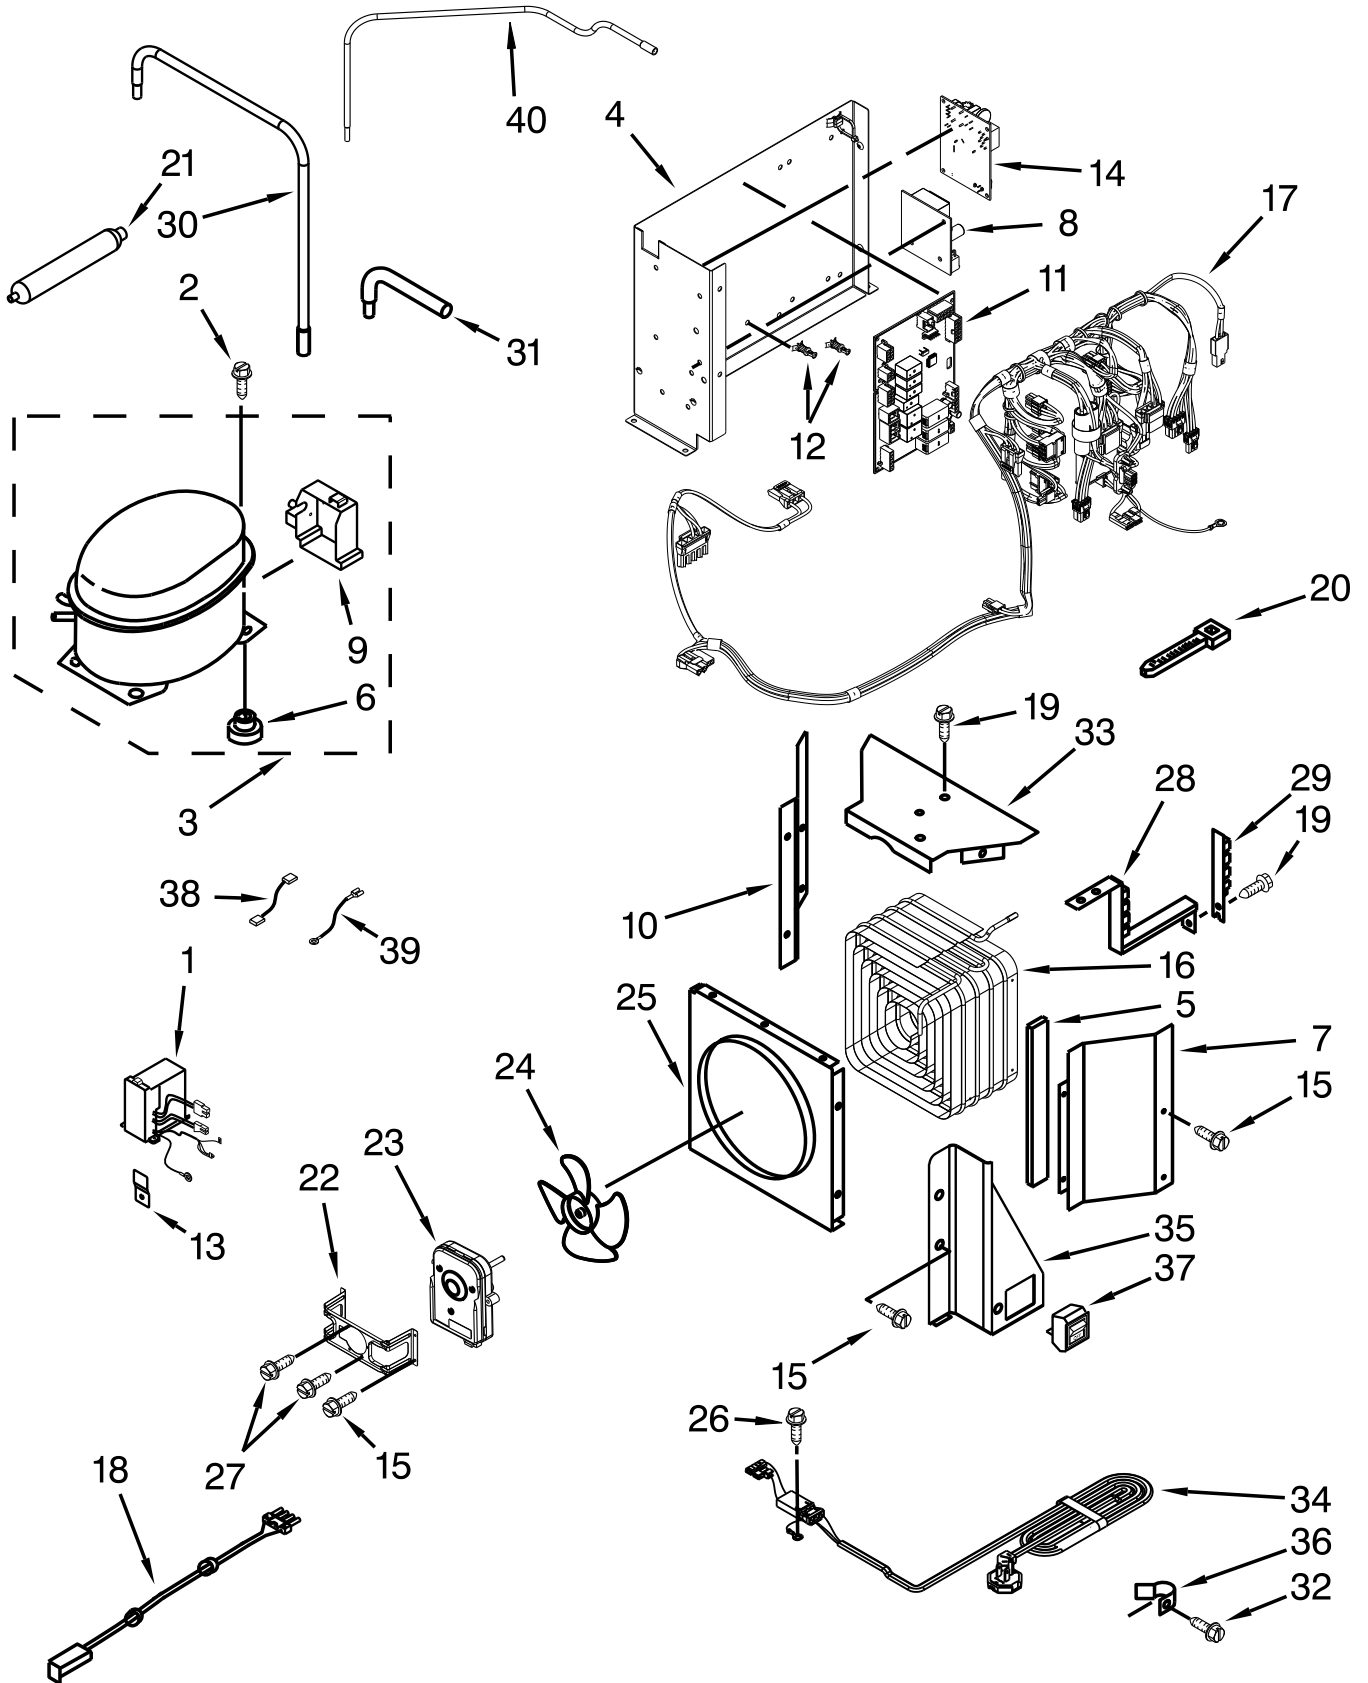

UPPER UNIT PARTS

UPPER UNIT PARTS

<u>Illus.</u> <u>No.</u>	<u>Part No.</u>	<u>Description</u>	<u>Illus.</u> <u>No.</u>	<u>Part No.</u>	<u>Description</u>	<u>Illus.</u> <u>No.</u>	<u>Part No.</u>	<u>Description</u>
1	W10449006	Inverter Box Assembly	18	2310207	Assembly, Condenser Fan Wire	37	2266802	Switch, Power Disconnect
2	489373	Screw	19	489399	Screw	38	W10483905	Jumper, Inverter
3	W10173296	Compressor	20	2155774	Tie, Wire	39	W10495645	Ground, Inverter
4	W10321056	Housing, Control Board	21	W10175593	Drier	40	W10234133	Tube, Heat Loop Transition Following Parts Not Illustrated
5	2309432	Gasket, Condenser	22	W10414681	Bracket, Fan Motor (Condenser Fan)		978025	Valve, Access
6	1100826	Grommet	23	2188875	Motor, Condenser		978026	Valve, Access
7		Support, Condenser	24	W10139483	Blade, Fan		978027	Valve, Access
	W10415668	Right Hand	25	W10415670	Orifice, Fan		978028	Valve, Access
	W10415666	Left Hand	26	487294	Screw		978029	Valve, Access
8	2259350	Board, Power Supply	27	8533993	Screw		978030	Valve, Access
9	2215676	Cover, Terminal	28	2317031	Assembly, Bracket		876764	Valve, Access
11	W10200659	Control, Electronic	29	2317030	Assembly, Arm			REFRIGERANT CHARGE
12	2203075	Spacer	30	2307566	Tube, Drier Transition			7.75 oz. (R-134A)
13	2256328	Bracket, Inverter Mounting	31	2194319	Tube, Process			
14	W10356040	Control, Electronic	32	486194	Screw			
15	1157158	Screw	33	2309000	Cover, Condenser			
16	2307998	Condenser	34	2310251	Service Cord			
17	W10427089	Wire Assembly, Unit	35	W10321055	Bracket, Mounting (Power Switch)			
			36	549193	Clamp, Power Cord