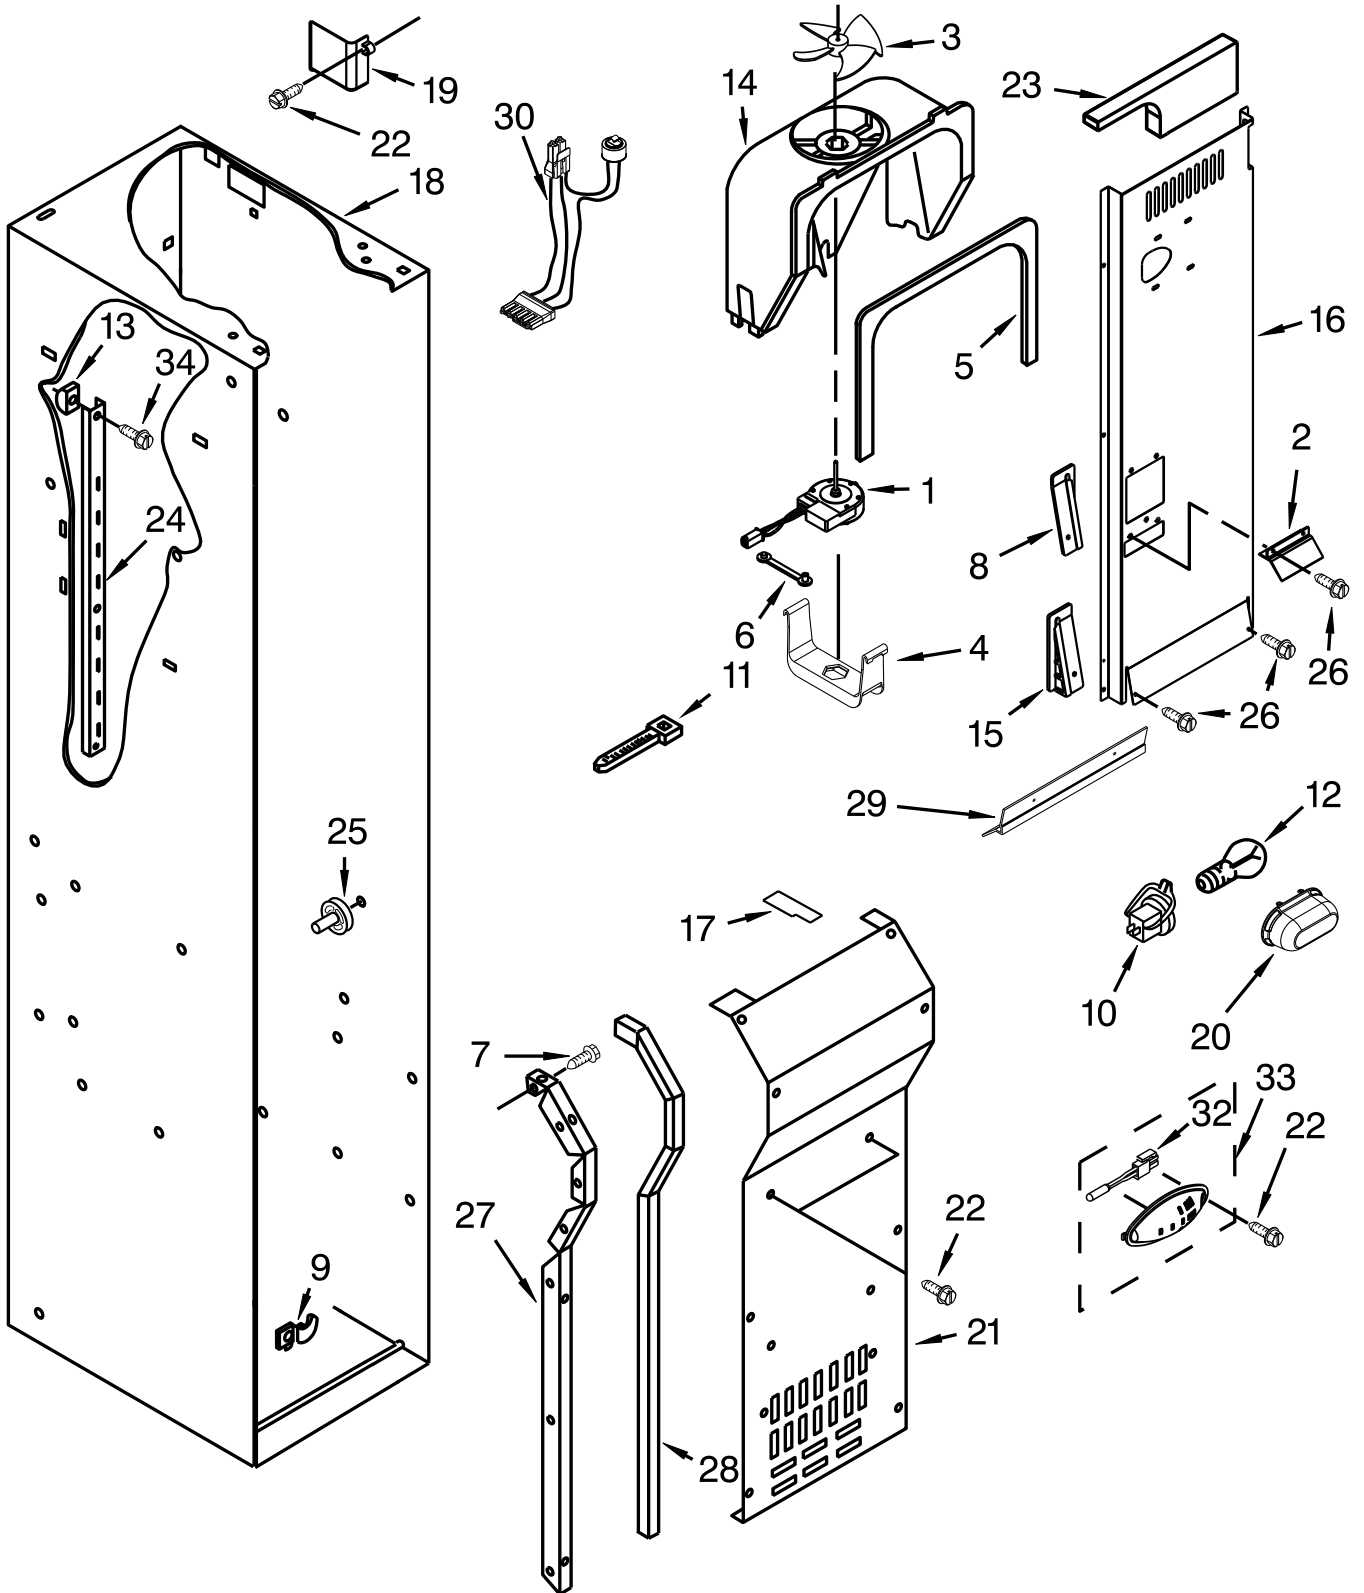

FREEZER LINER AND AIR FLOW PARTS

FREEZER LINER AND AIR FLOW PARTS

<u>Illus.</u> <u>No.</u>	<u>Part No.</u>	<u>Description</u>	<u>Illus.</u> <u>No.</u>	<u>Part No.</u>	<u>Description</u>	<u>Illus.</u> <u>No.</u>	<u>Part No.</u>	<u>Description</u>
1	W10436861	Motor, Fan	14	2182120	Fan Scroll	24	2259032	Ladder, Shelf
2	2266801	Air Deflector	15	2259465	Wedge, Left Air Duct	25	W10173127	Assembly, Shelf Stud
3	2169142	Blade, Fan	16	2307778	Air Duct	26	W10142283	Screw (White)
4	W10260421	Retainer, Fan Motor	17		Block, Fan Scroll	27		Evaporator, Cover Rail
5	2302817	Gasket, Cover		2209482	Right Hand		2259355	Right Hand
6	W10321090	Grommet, Motor		2209066	Left Hand		2221107	Left Hand
7	486194	Screw	18		Liner (Not Serviced)	28	2220904	Gasket, Evaporator Cover
8	2259464	Wedge, Right Air Duct	19	2259025	Cover, Air Outlet	29	2302851	Support, Air Duct Duct
9	1112260	Support, Evaporator	20	2307751	Light Shield	30	W10482187	Harness, Bi-Metal Wire
10	W10191429	Socket, Light	21	W10428001	Cover, Evaporator	32	2188820	Thermistor
11	2155774	Tie, Wire	22	487539	Screw (Stainless)	33	2317844	Assembly, Thermistor
12	2326255	Bulb, Light	23	2309284	Deflector, Air Duct	34	2006475	Screw (White)
13	2259445	Support, Ladder Screw