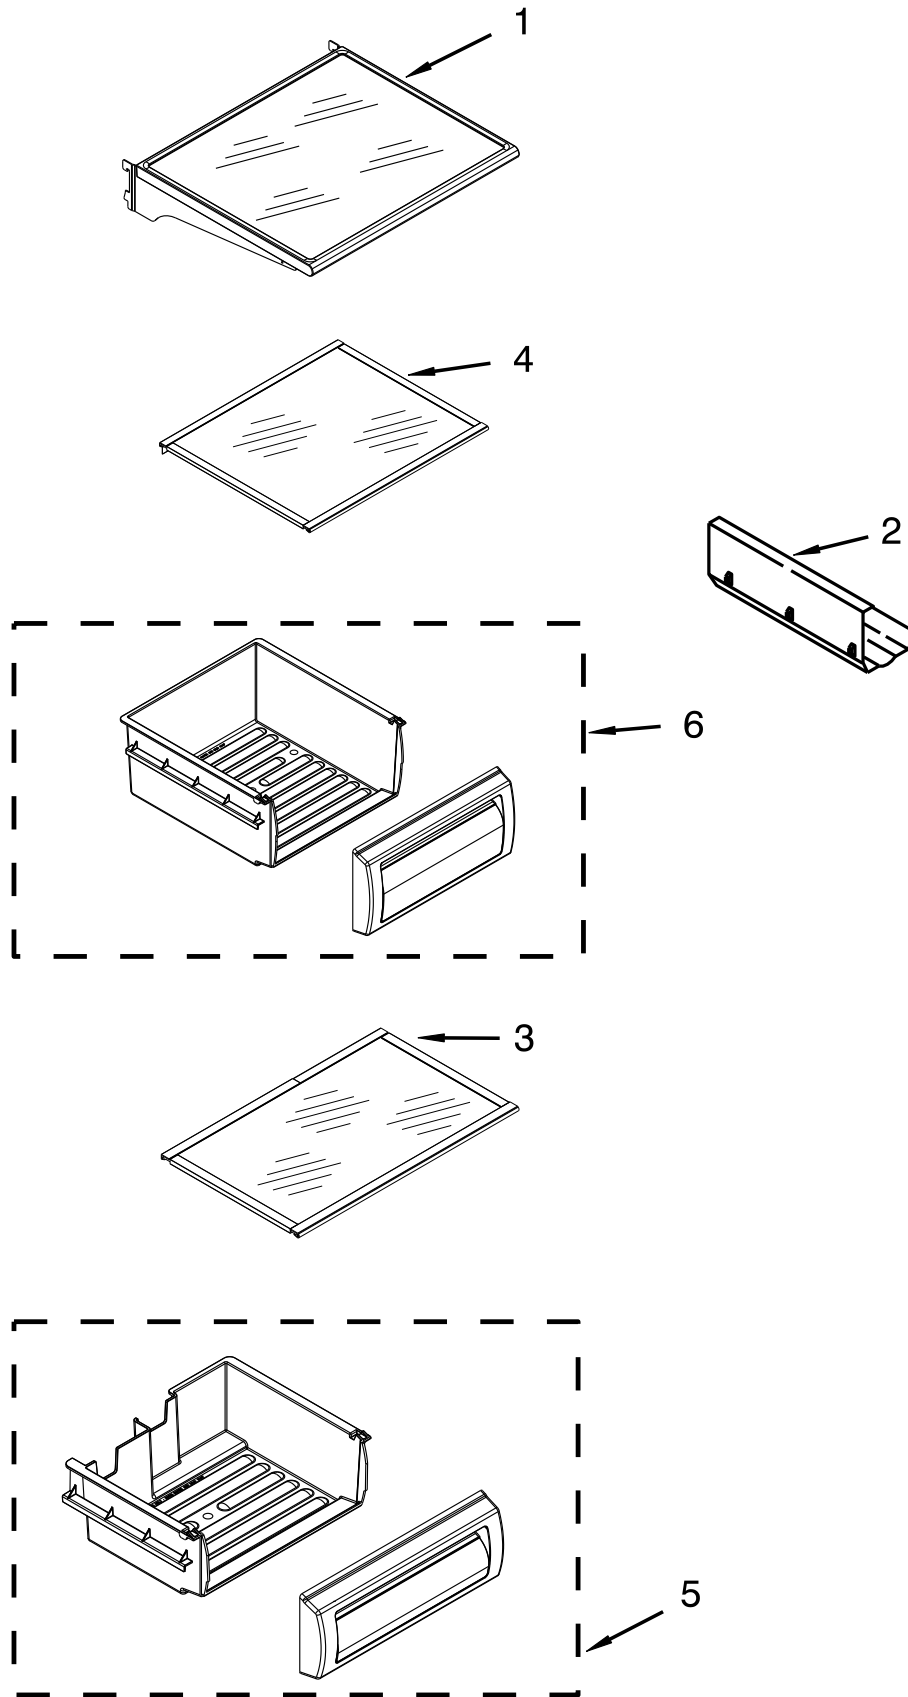

REFRIGERATOR SHELF PARTS

REFRIGERATOR SHELF PARTS

<u>Illus.</u> <u>No.</u>	<u>Part No.</u>	<u>Description</u>
1	W10556282	Shelf Assembly
2	2179404	Rack, Wine
3	W10556313	Meat Pan Cover Assembly

<u>Illus.</u> <u>No.</u>	<u>Part No.</u>	<u>Description</u>
4	W10556776	Crisper Cover Assembly

<u>Illus.</u> <u>No.</u>	<u>Part No.</u>	<u>Description</u>
5	W10407628	Pan Assembly Meat
6	W10407625	Crisper Pan