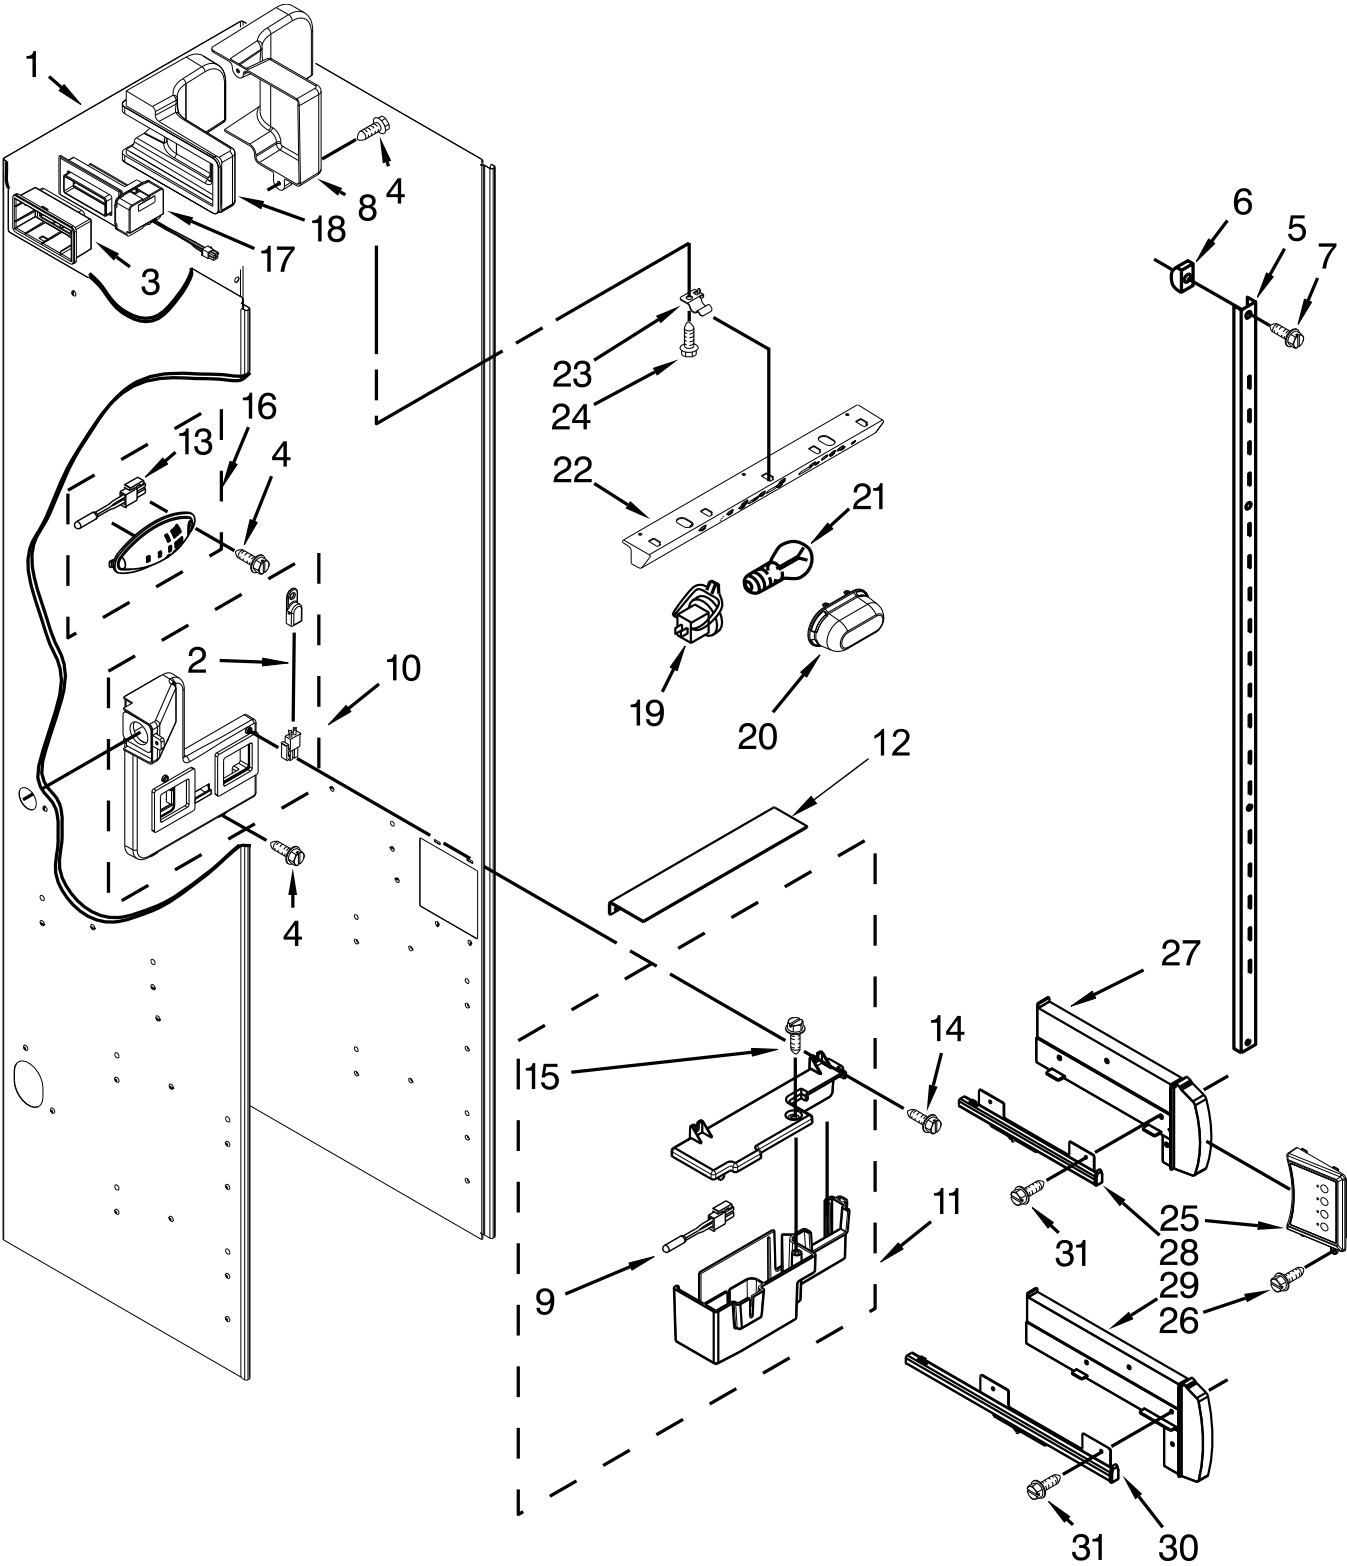

REFRIGERATOR LINER PARTS

REFRIGERATOR LINER PARTS

<u>Illus. No.</u>	<u>Part No.</u>	<u>Description</u>	<u>Illus. No.</u>	<u>Part No.</u>	<u>Description</u>	<u>Illus. No.</u>	<u>Part No.</u>	<u>Description</u>
1		Liner (Not Serviced)	18	2309222	Assembly, Air Diffuser	30		Slider, Crisper
2	2306010	Thermistor	19	W10191429	Socket, Light		2302957	Right Hand
3	2208970	Air Duct	20	2307751	Light Shield		2302956	Left Hand
4	487539	Screw (Stainless)	21	2326255	Bulb, Light	31		Screw
5	2259077	Ladder, Shelf	22	W10539427	Control Box Assembly			Right Hand
6	520965	Support, Ladder	23	2317000	Clip, Control Box		8533929	Screw (Stainless)
7	2006475	Screw (White)	24	8281163	Screw (Stainless)			Left Hand
8	2309087	Cover, Air Diffuser	25	W10151210	Display Board, Ingredient Care Center		8533928	Screw (Stainless)
9	2302937	Thermistor Assembly	26	W10142283	Screw (White)			
10	W10475010	Assembly, Spacer	27		Spacer, Meat Pan			
11	W10169528	Assembly, Control Baffle		2256244	Right Hand			
12	W10159488	Diverter, Crisper Cover		2256243	Left Hand			
13	2188820	Thermistor	28		Slide, Meat Pan			
14	8533929	Screw (Stainless)		2302955	Right Hand			
15	486194	Screw		2302954	Left Hand			
16	2317844	Assembly, Thermistor	29		Spacer, Crisper			
17	2221296	Air Baffle Assembly		2256222	Right Hand			
				2256223	Left Hand