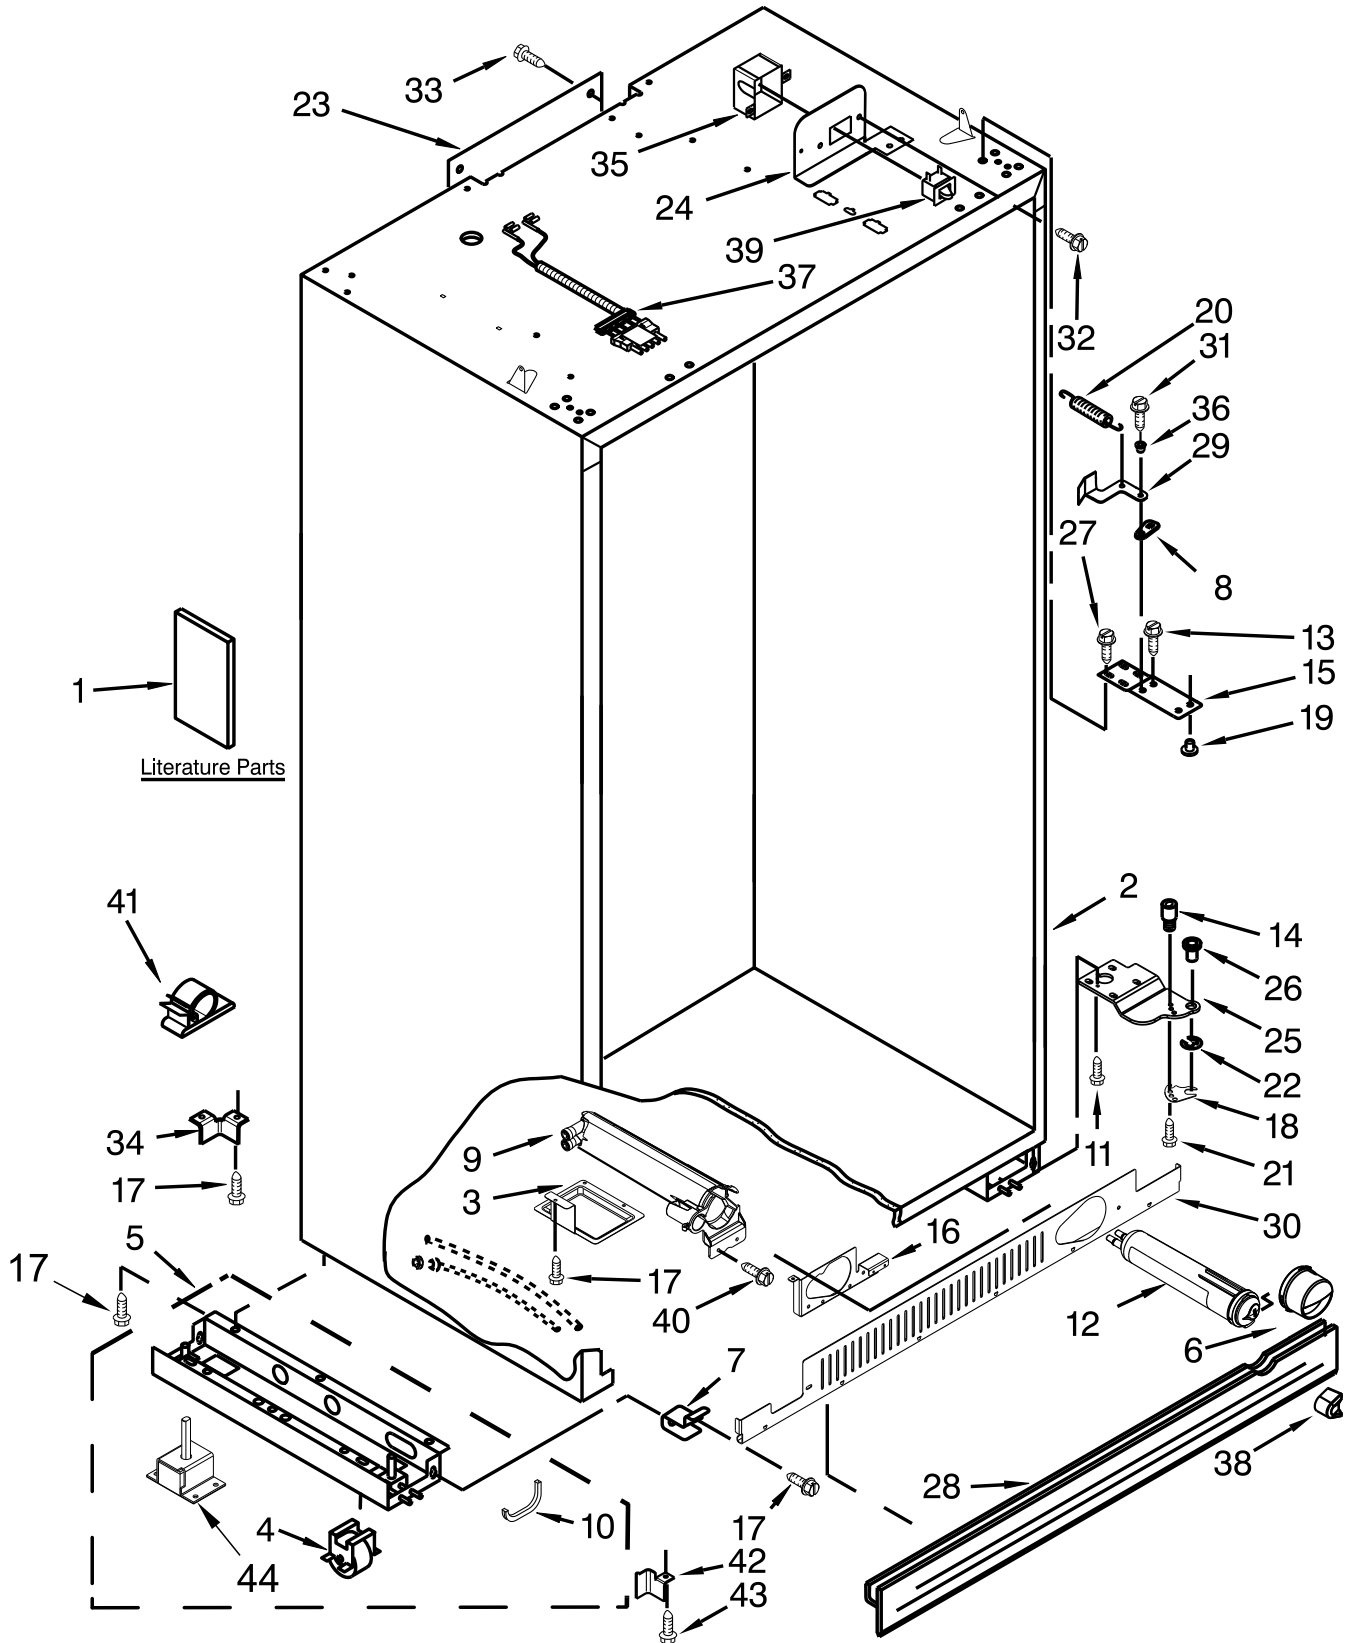

48" BUILT IN REFRIGERATOR

MODELS:

DYF48BNDI00 (Etched Aluminum)

CABINET PARTS

CABINET PARTS

<u>Illus.</u> <u>No.</u>	<u>Part No.</u>	<u>Description</u>	<u>Illus.</u> <u>No.</u>	<u>Part No.</u>	<u>Description</u>	<u>Illus.</u> <u>No.</u>	<u>Part No.</u>	<u>Description</u>
1		Literature Parts	15		Hinge, Top	30		Grille Bottom, Front
	W10556315	Use & Care Guide		2252292	Right Hand		2325186B	Black
	W10593346	Energy Guide		2252291	Left Hand	31	W10485630	Screw
	W10597173	Service & Wiring Sheet	16	W10348782	Bracket, Filter	32	487415	Screw
	2306424	Icemaker and Ingredient Care Center Service Sheet	17	W10001250	Screw	33	1163283	Screw
	W10565752	Installation Instructions	18	2004994	Lock, Bushing	34	2006617	Bracket, Base Support
2		Cabinet (Not Serviced)	19	W10484913	Bushing, Top Hinge	35	2215938	Cover, Switch
3	2318189	Tray, Filter Drip	20	2221242	Spring, Door Closure (Green)	36	2316859	Bushing, Extension Arm
4	W10138054	Assembly, Roller	21	3400230	Screw	37	W10167456	Assembly, RC Wire
5		Support Base Assy	22	2005008	Retaining Ring, Adjustable Bushing	38		Button, Water Filter
	W10138423	Right Hand	23	2215612	Cover, Air Duct		2260503B	Black
	W10279275	Left Hand	24		Bracket, Switch	39		Switch, Rocker Arm
6		Cap, Water Filter		2221097	Right Hand		1118894	Switch, Rocker Arm (Ref)
	2260518B	Black	25	2221096	Left Hand		1115373	Switch, Rocker Arm, Combination(Freezer)
7	2307640	Mounting Bracket, Grill		2309472	Freezer Side	40	8281163	Screw (Stainless)
8	2320509	Stop, Door		2309471	Refrigerator Side	41	2004514	Clip
9	W10121140	Housing, Water Filter	26	2302876	Bushing, Adjustable	42		Bracket, Support Base (Front)
10	2307584	Grommet, Crossover Tube	27	8533913	Screw		2006616	Left Hand
11	3400525	Screw	28		Skirt-Grille, Bottom		2006556	Right Hand
12	AFF6	Filter, Water		2209026B	Black	43	W10141604	Screw
13	8281164	Screw (Stainless)	29		Extension Arm	44	2005032	Leveler, Adjustable
14	2005378	Screw, Door Stop		2267192	Right Hand			
				2267193	Left Hand			