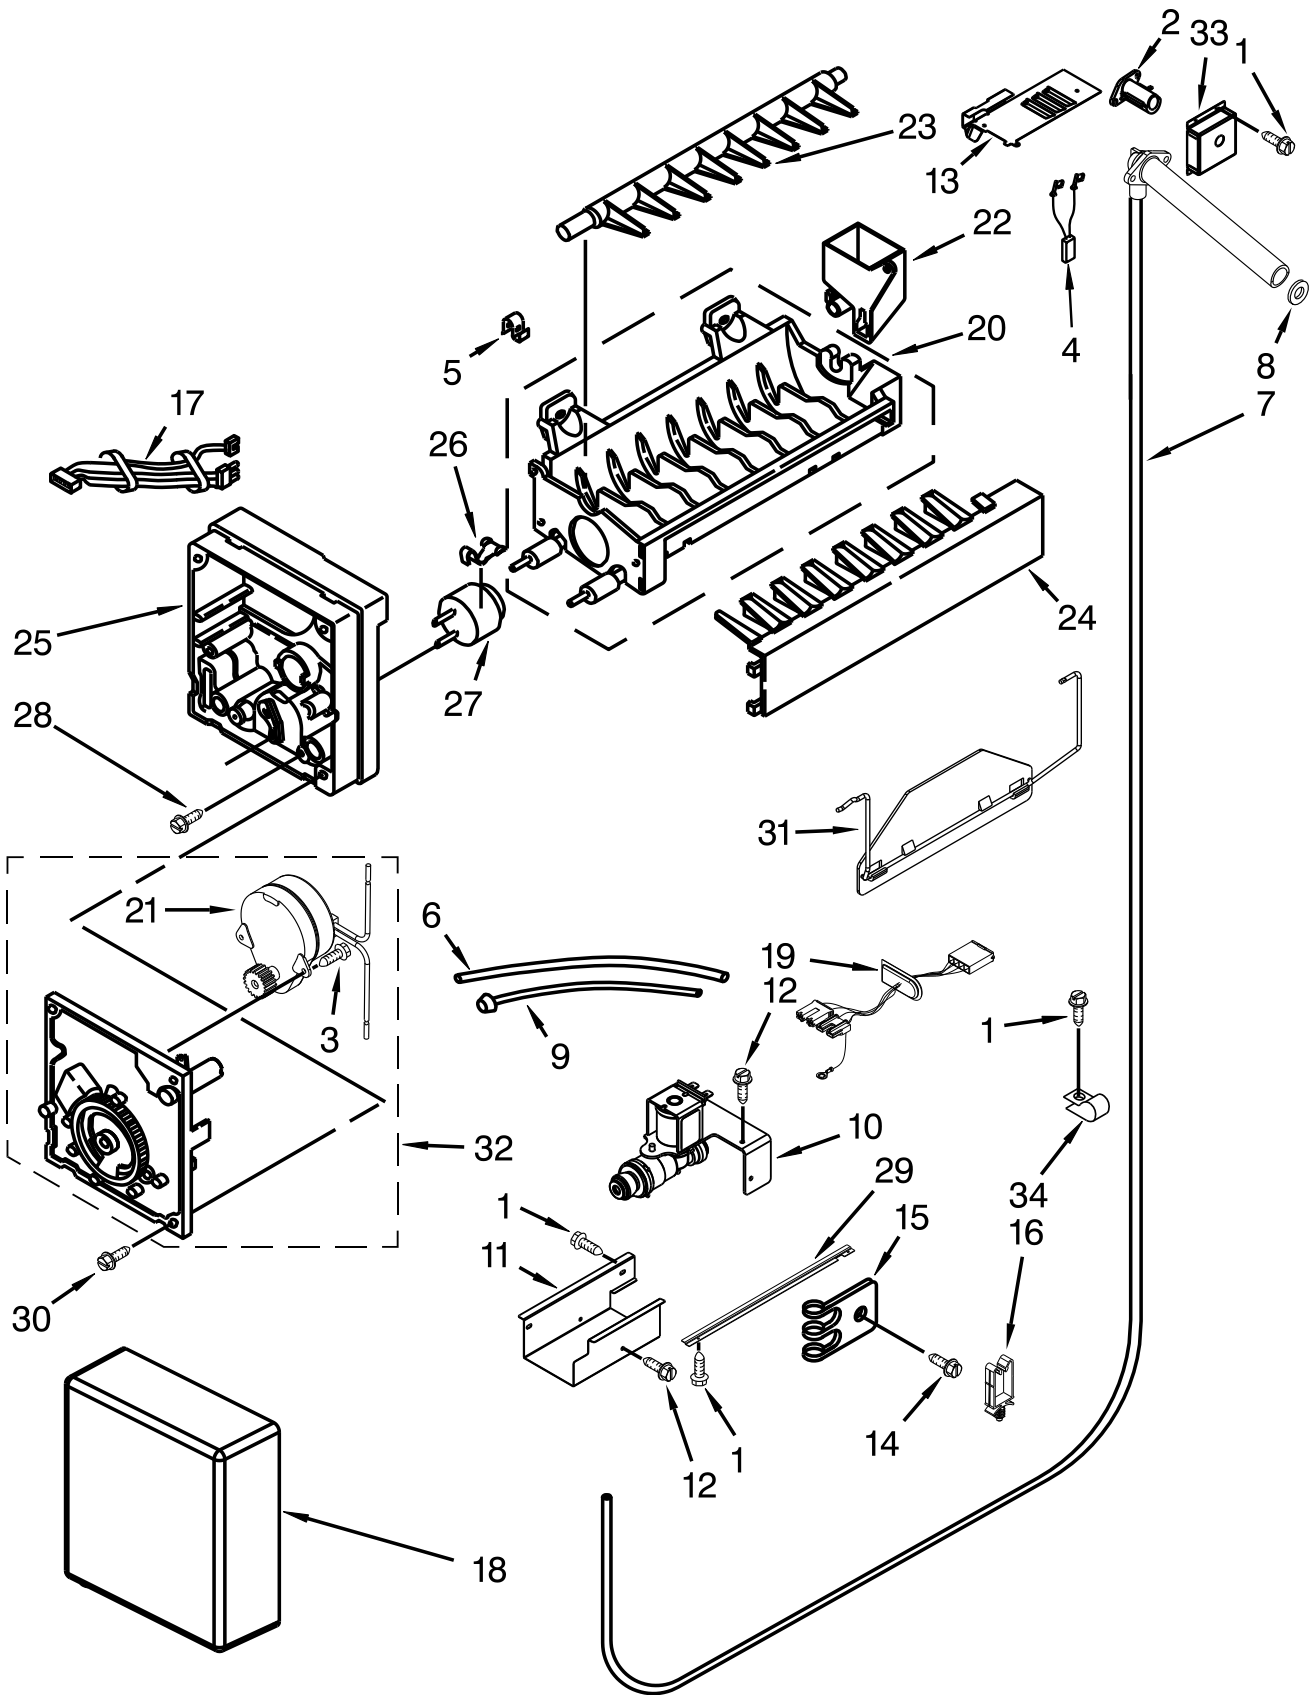

ICE MAKER PARTS

ICE MAKER PARTS

<u>Illus.</u> <u>No.</u>	<u>Part No.</u>	<u>Description</u>	<u>Illus.</u> <u>No.</u>	<u>Part No.</u>	<u>Description</u>	<u>Illus.</u> <u>No.</u>	<u>Part No.</u>	<u>Description</u>
1	486194	Screw	14	W10001250	Screw	28	8533917	Screw
2	2221240	Heater, Fill Tube	15	2208136	Clip, Water Tube	29	2320559	Support, Valve
3	489136	Screw	16	W10129069	Clip, Tube	30	489276	Screw
4	W10482373	Wire Assembly, Fill Tube Heater	17	W10508673	Wire Assembly, Ice Maker	31	2304354	Arm, Shut Off
5	628379	Clip, Thermal Fuse	18	W10289690	Cover, Icemaker	32	626691	Assembly, Module & Motor
6	W10296807	Tube, Filter Inlet	19	W10279393	Wire Assembly (Water Valve)	33	2259064	Cover, Fill Tube Heater
7	2314049	Water Inlet Tube Assembly	20	W10122527	Mold & Heater Assembly	34	2221070	Clamp, Tube
8	1106508	Gasket, Seal	21		Motor (Not Available, Order #32)	100	W10277450	Complete Icemaker Assembly
9	W10437853	Tube, Filter Outlet	22	W10435665	Cup, Water Fill			
10	2307650	Valve, Solenoid	23	627843	Ejector			
11	W10129653	Shield, Valve Electrical	24	W10122563	Stripper, Ice			
12	487294	Screw	25	2194712	Support, Housing			
13	2221231	Shield, Heat	26	2315522	Retainer, Thermostat			
			27	627985	Thermostat