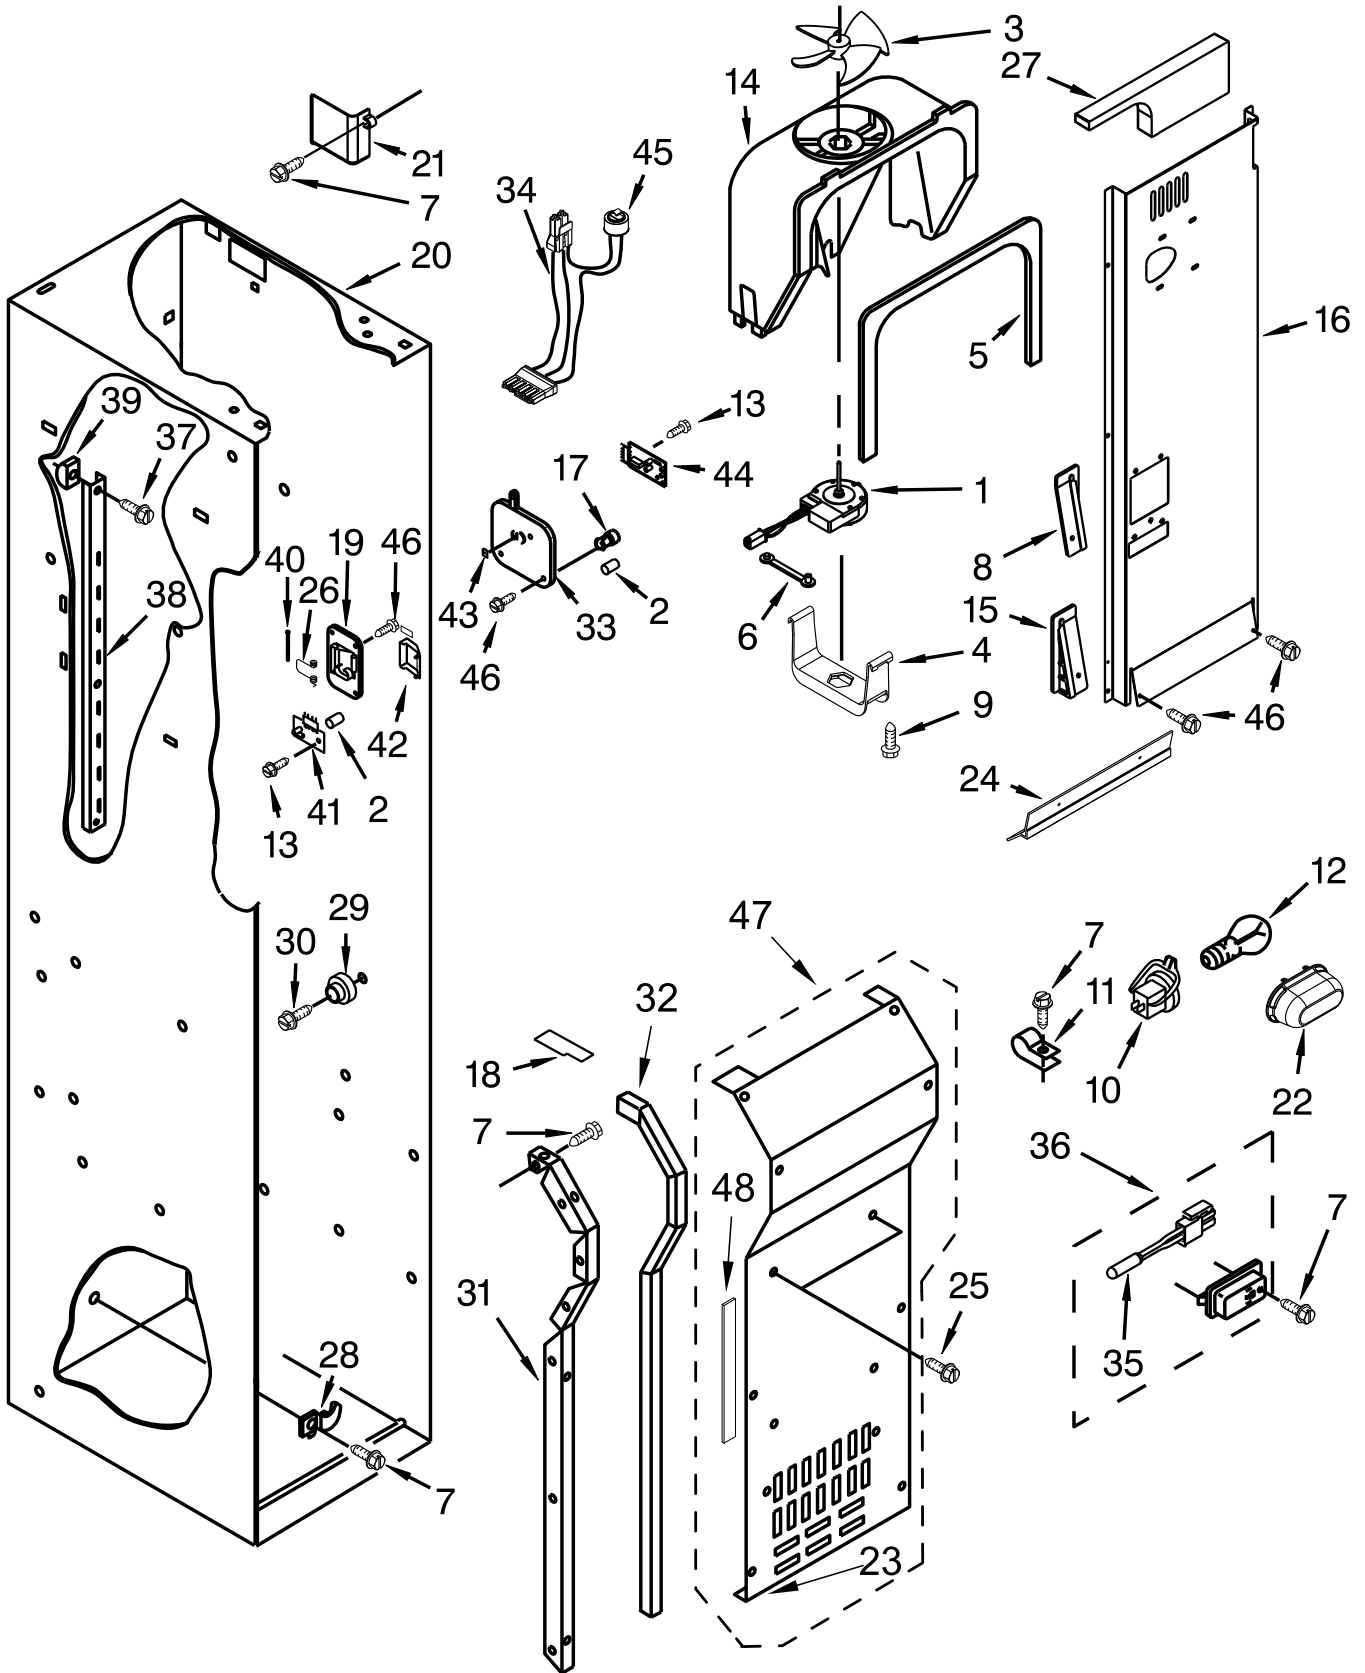

FREEZER LINER AND AIR FLOW PARTS

FREEZER LINER AND AIR FLOW PARTS

<u>Illus.</u> <u>No.</u>	<u>Part No.</u>	<u>Description</u>	<u>Illus.</u> <u>No.</u>	<u>Part No.</u>	<u>Description</u>	<u>Illus.</u> <u>No.</u>	<u>Part No.</u>	<u>Description</u>
1	W10436861	Motor, Fan	19	W10151205	Cover, Emitter	35	2306010	Thermistor
2	2198665	Tube, Circuit Board	20		Liner (Not A Serviceable Part)	36	2317105	Cover, Thermistor
3	2169142	Blade, Fan	21	2259025	Cover, Air Outlet	37	2006475	Screw (White)
4	W10260421	Retainer, Fan Motor	22	2307751	Shield, Light	38	2259032	Ladder, Shelf
5	2302817	Gasket, Scroll Assembly	23	W10428000	Cover, Evaporator	39	2259445	Support, Ladder
6	W10321090	Grommet, Motor	24	2302850	Support, Air Duct	40	2198634	Pin, Door
7	486194	Screw	25	487539	Screw (Stainless)	41	W10193840	Board, Emitter Circuit
8	2259464	Wedge, Right Air Duct	26	2198635	Spring, Door	42	2198633	Flipper, Shut Off
9	W10141604	Screw	27	2309283	Deflector, Air Duct	43	2315398	Slide, Icemaker Shut Off
10	W10191429	Socket, Light	28	1112260	Support, Evaporator	44	W10290817	Board, Receiver Circuit
11	489348	Clamp, Tube	29	W10173127	Assembly, Shelf Stud	45	W10160570	Bi-Metal, Defrost
12	2326255	Bulb, Light	30	W10191952	Screw	46	W10142283	Screw (White)
13	489214	Screw	31		Rail, Evaporator Cover	47	W10581992	Assembly, Evaporator Cover
14	2182120	Scroll, Fan		2221107	Left Hand	48	W10581988	Gasket, Evaporator Cover
15	2259465	Wedge, Left Air Duct		2259355	Right Hand			
16	2307774	Duct, Air	32	2220904	Gasket, Evaporator Cover			
17	2198643	Lens, Receiver	33	W10151208	Cover, Receiver			
18		Block, Fan Scroll	34	W10482187	Harness, Bi-Metal Wire			
	2209480	Right Hand						
	2209066	Left Hand