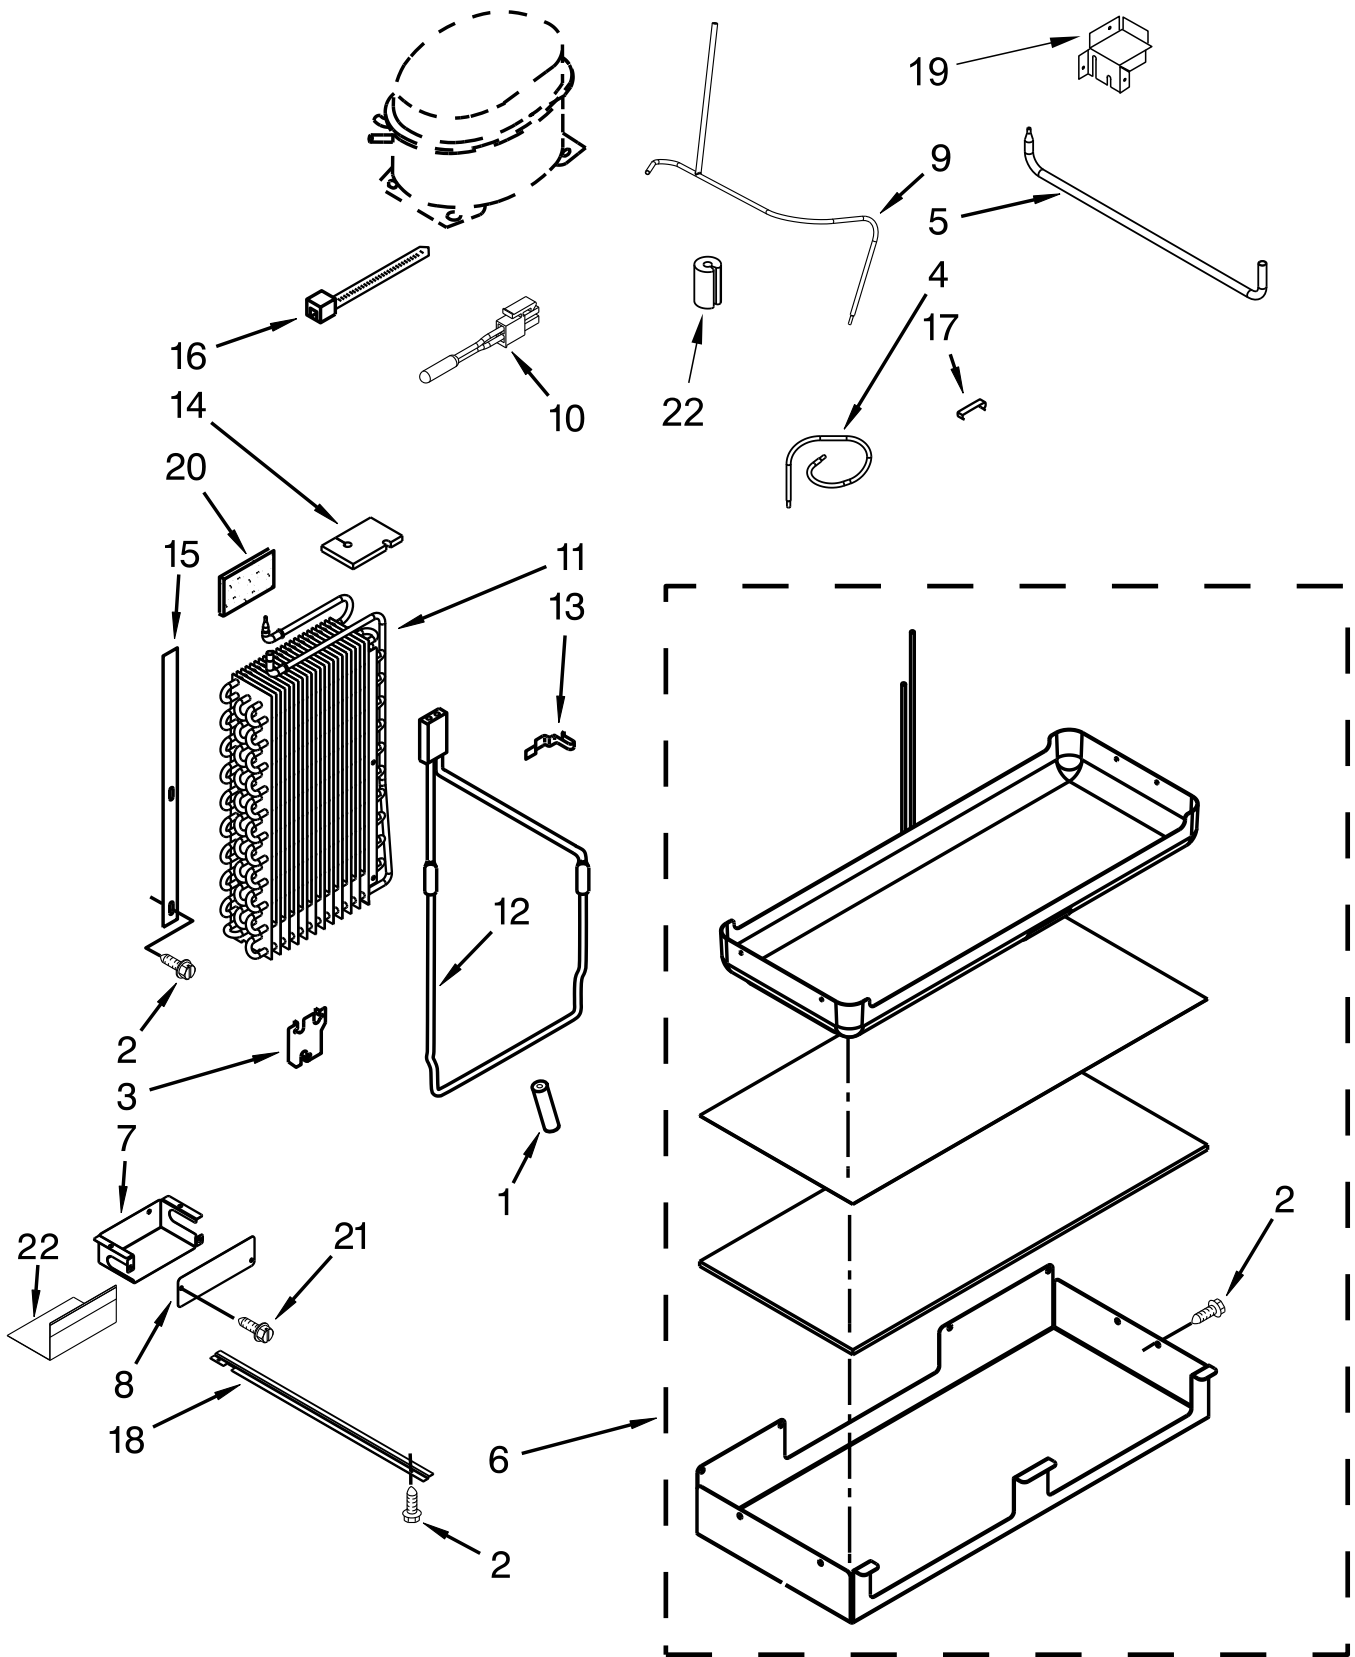

LOWER UNIT AND TUBE PARTS

LOWER UNIT AND TUBE PARTS

<u>Illus.</u> <u>No.</u>	<u>Part No.</u>	<u>Description</u>	<u>Illus.</u> <u>No.</u>	<u>Part No.</u>	<u>Description</u>	<u>Illus.</u> <u>No.</u>	<u>Part No.</u>	<u>Description</u>
1	2215648	Dampener	9	W10499596	Tube, Discharge	18	2320554	Support, Drain Pan
2	486194	Screw	10	2188820	Thermistor	19	W10160981	Assembly, Air Return Bracket
3	W10157752	Bracket, Heater	11	W10427992	Evaporator	20	2169104	Sealer, Insulation
4	W10648568	Tube, Oil Trap Suction	12	W10140161	Heater, Defrost	21	304392	Screw
5	W10388653	Tube, Transition (Drier/Restrictor)	13	1113048	Clamp, Heater	22	W10413009	Grommet, Air Return
6	W10281063	Assembly, Drain Pan	14	W10139908	Cover, Evaporator Seal			
7	W10309012	Cover, Wiring	15	W10432308	Gasket, Evaporator			
8	W10321048	Cover, Wire Box	16	2155774	Tie, Wire			
			17	W10169509	Clip, Heat Exchanger