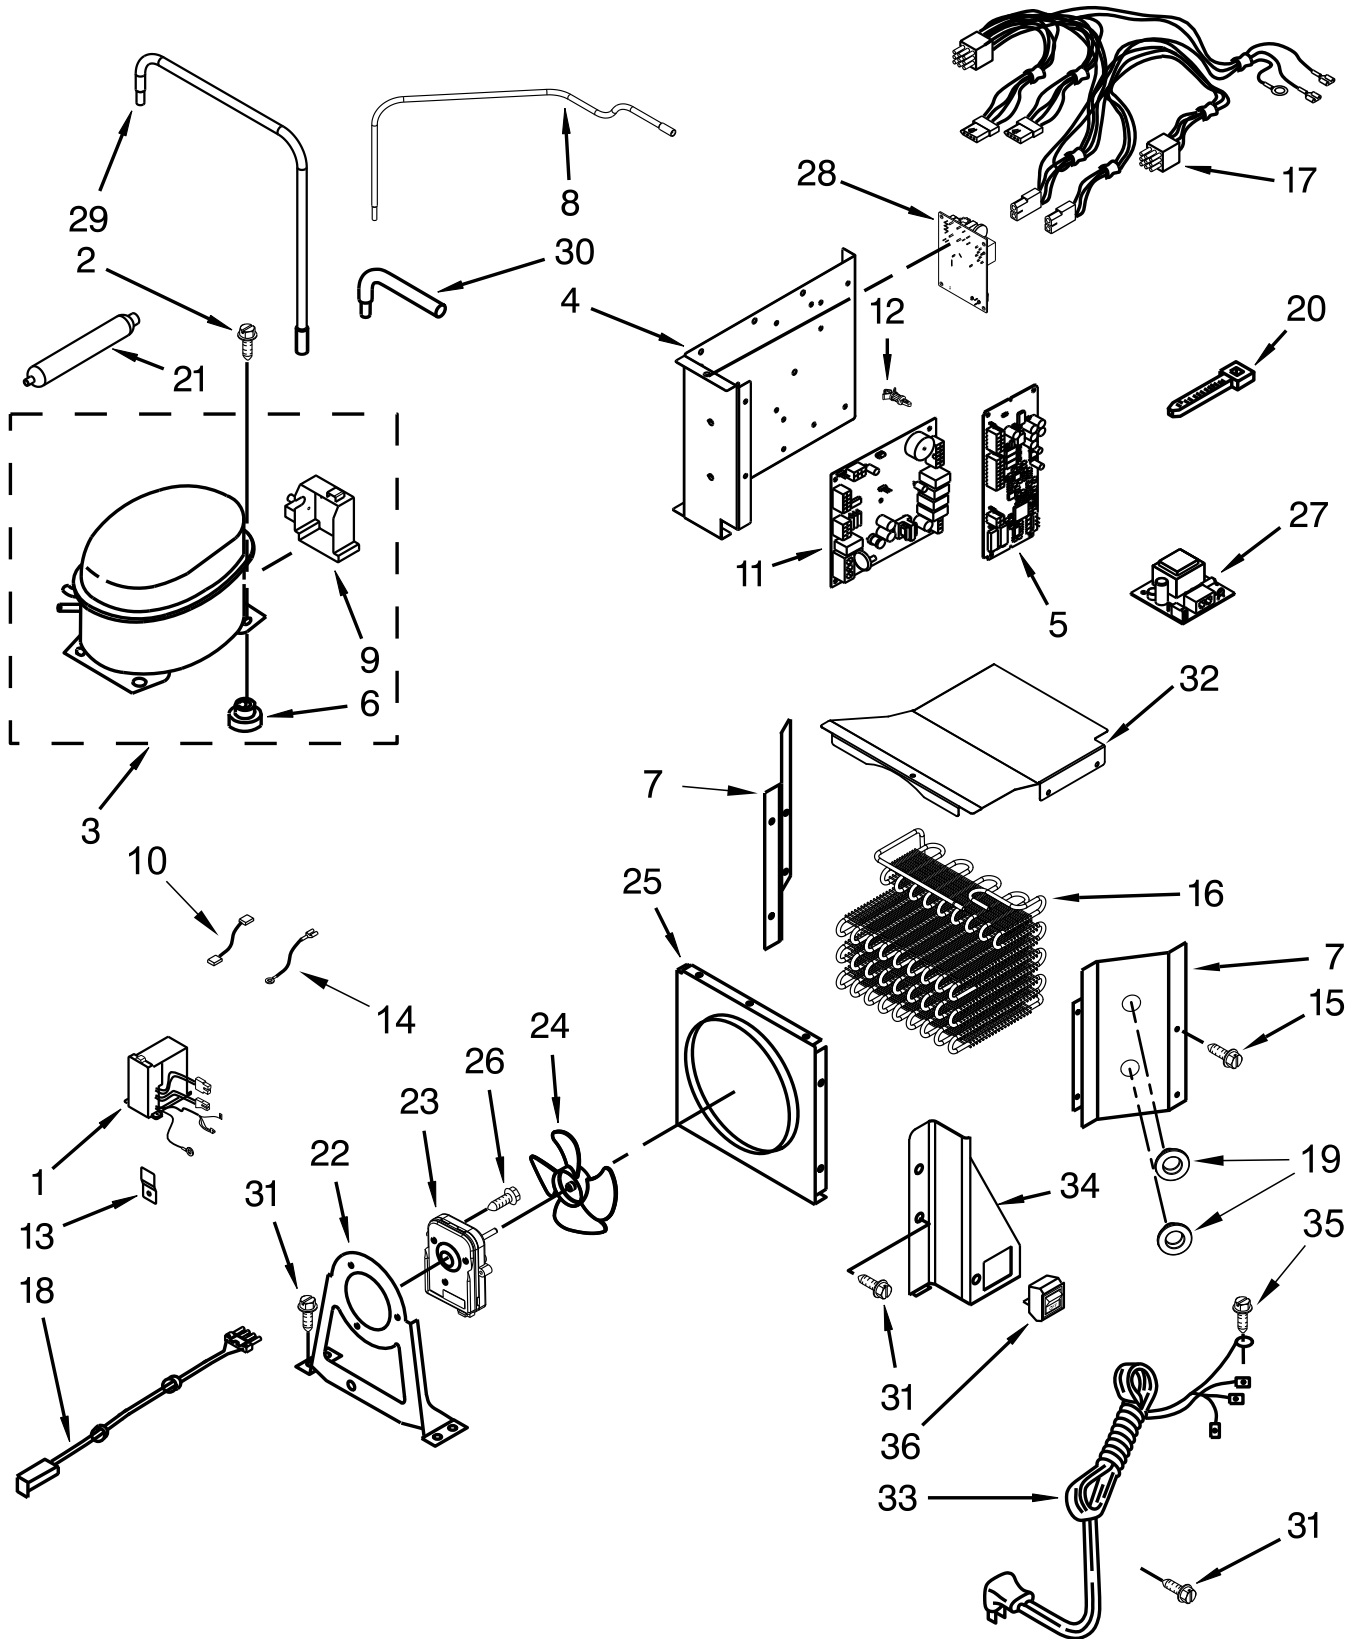

UPPER UNIT PARTS

UPPER UNIT PARTS

<u>Illus.</u> <u>No.</u>	<u>Part No.</u>	<u>Description</u>	<u>Illus.</u> <u>No.</u>	<u>Part No.</u>	<u>Description</u>	<u>Illus.</u> <u>No.</u>	<u>Part No.</u>	<u>Description</u>
1	W10645666	Assembly, Inverter Box	15	1157158	Screw	32	W10525175	Cover, Condenser Top
2	489473	Screw	16	W10591457	Condenser	33	2310251	Cord, Power
3	W10653005	Compressor	17	W10427091	Assembly, Unit Wire	34	W10321055	Bracket, Control Assembly
4	W10321056	Housing, Control Board	18	2310207	Assembly, Condenser Fan Wire	35	487294	Screw
5	2318054	Control, Electronic	19	W10587113	Grommet	36	2266802	Switch, Power Disconnect
6	1100826	Grommet	20	4389107	Tie, Wire			Following Parts Not Illustrated
7		Support, Condenser	21	W10175593	Drier		978025	Valve, Access
	W10525179	Right Hand	22	W10414681	Bracket, Fan Motor		978026	Valve, Access
	W10525177	Left Hand	23	2188875	Motor, Condenser		978027	Valve, Access
8	W10648264	Tube, Heat Loop Transition	24	W10139483	Blade, Fan		978028	Valve, Access
9	2215676	Cover, Terminal	25	W10415670	Orifice, Fan		978029	Valve, Access
10	W10483905	Jumper, Inverter	26	W10146359	Screw		978030	Valve, Access
11	W10200659	Control, Electronic	27	2259350	Board, Power Supply		876764	Valve, Access
12	2203075	Spacer	28	W10356040	Control, Electronic			REFRIGERANT CHARGE
13	2256328	Bracket, Inverter Mounting	29	W10624944	Tube, Drier Transition			6.75 oz. (R-134A)
14	W10495645	Ground, Inverter	30	W10528578	Tube, Process			
			31	486194	Screw