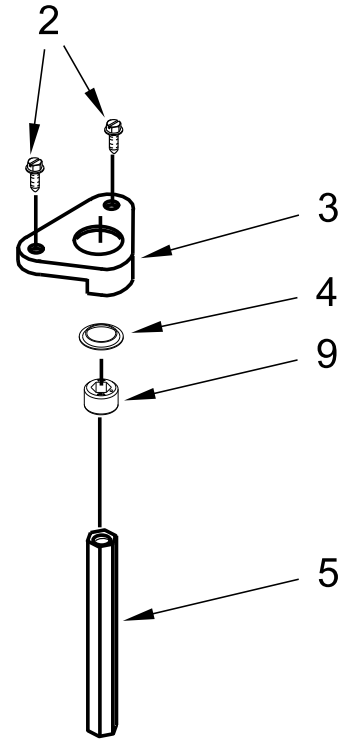

MOTOR AND ICE CONTAINER PARTS

MOTOR AND ICE CONTAINER PARTS

<u>Illus.</u> <u>No.</u>	<u>Part No.</u>	<u>Description</u>	<u>Illus.</u> <u>No.</u>	<u>Part No.</u>	<u>Description</u>	<u>Illus.</u> <u>No.</u>	<u>Part No.</u>	<u>Description</u>
1	W10395653	Assembly, Ice Container	4	2198628	Seal	8	2318028	Cover
2	8281163	Screw (Stainless)	5	2318082	Shaft, Drive	9	2315559	Sleeve, Bearing
3	2188919	Clip, Shaft	6	2318011	Enclosure, Motor			
			7	2315547	Motor, Dispenser