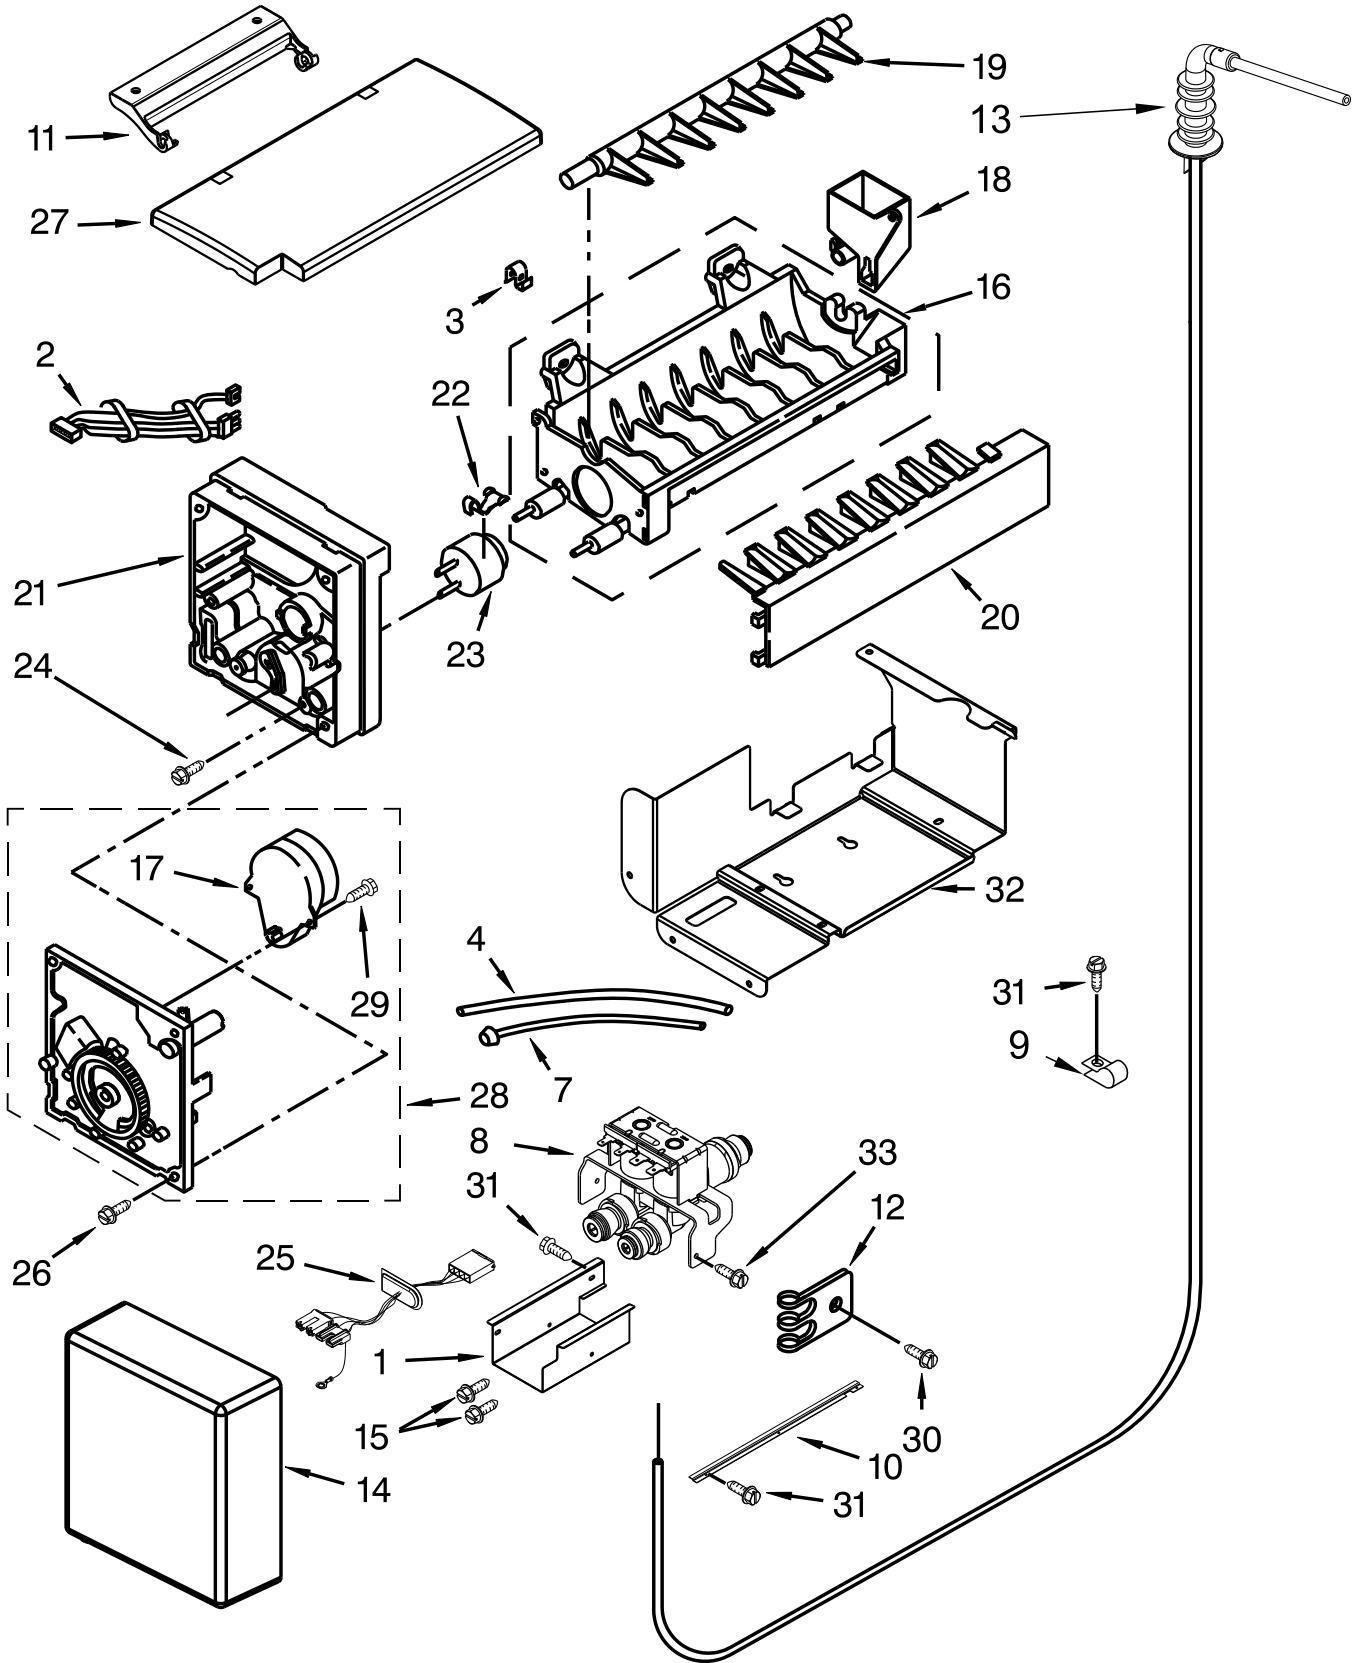

ICEMAKER PARTS

ICEMAKER PARTS

<u>Illus.</u> <u>No.</u>	<u>Part No.</u>	<u>Description</u>	<u>Illus.</u> <u>No.</u>	<u>Part No.</u>	<u>Description</u>	<u>Illus.</u> <u>No.</u>	<u>Part No.</u>	<u>Description</u>
1	2320601	Shield, Water Valve	15	W10141604	Screw	27	W10504753	Cover, Icemaker
2	W10508659	Assembly, Icemaker Wire	16	628228	Assembly, Mold and Heater (Also Order 542638)	28	W10223929	Assembly, Module and Motor
3	628379	Clip, Thermal Fuse	17		Motor, (Not Serviceable Order Item 28)	29	489136	Screw
4	W10296807	Tube, Filter Inlet	18	W10272168	Cup, Water Fill	30	W10141645	Screw
7	W10437853	Tube, Filter Outlet	19	627843	Ejector	31	486194	Screw
8	W10159842	Valve, Inlet	20	W10272161	Stripper, Ice	32	2252228	Bracket, Icemaker Mounting
9	2221070	Clamp, Tube	21	2194712	Support, Housing	33	304392	Screw
10	2320559	Support, Valve	22	2315522	Retainer, Thermostat	100	W10277448	Complete Icemaker Assembly
11	2198641	Bracket, Icemaker Cover	23	W10290336	Thermostat			
12	2208136	Clip, Water Tube	24	W10001280	Screw			
13	W10357286	Fitting, Water	25	W10279391	Assembly, Smart Valve Wire			
14	W10289690	Cover, Icemaker	26	489276	Screw