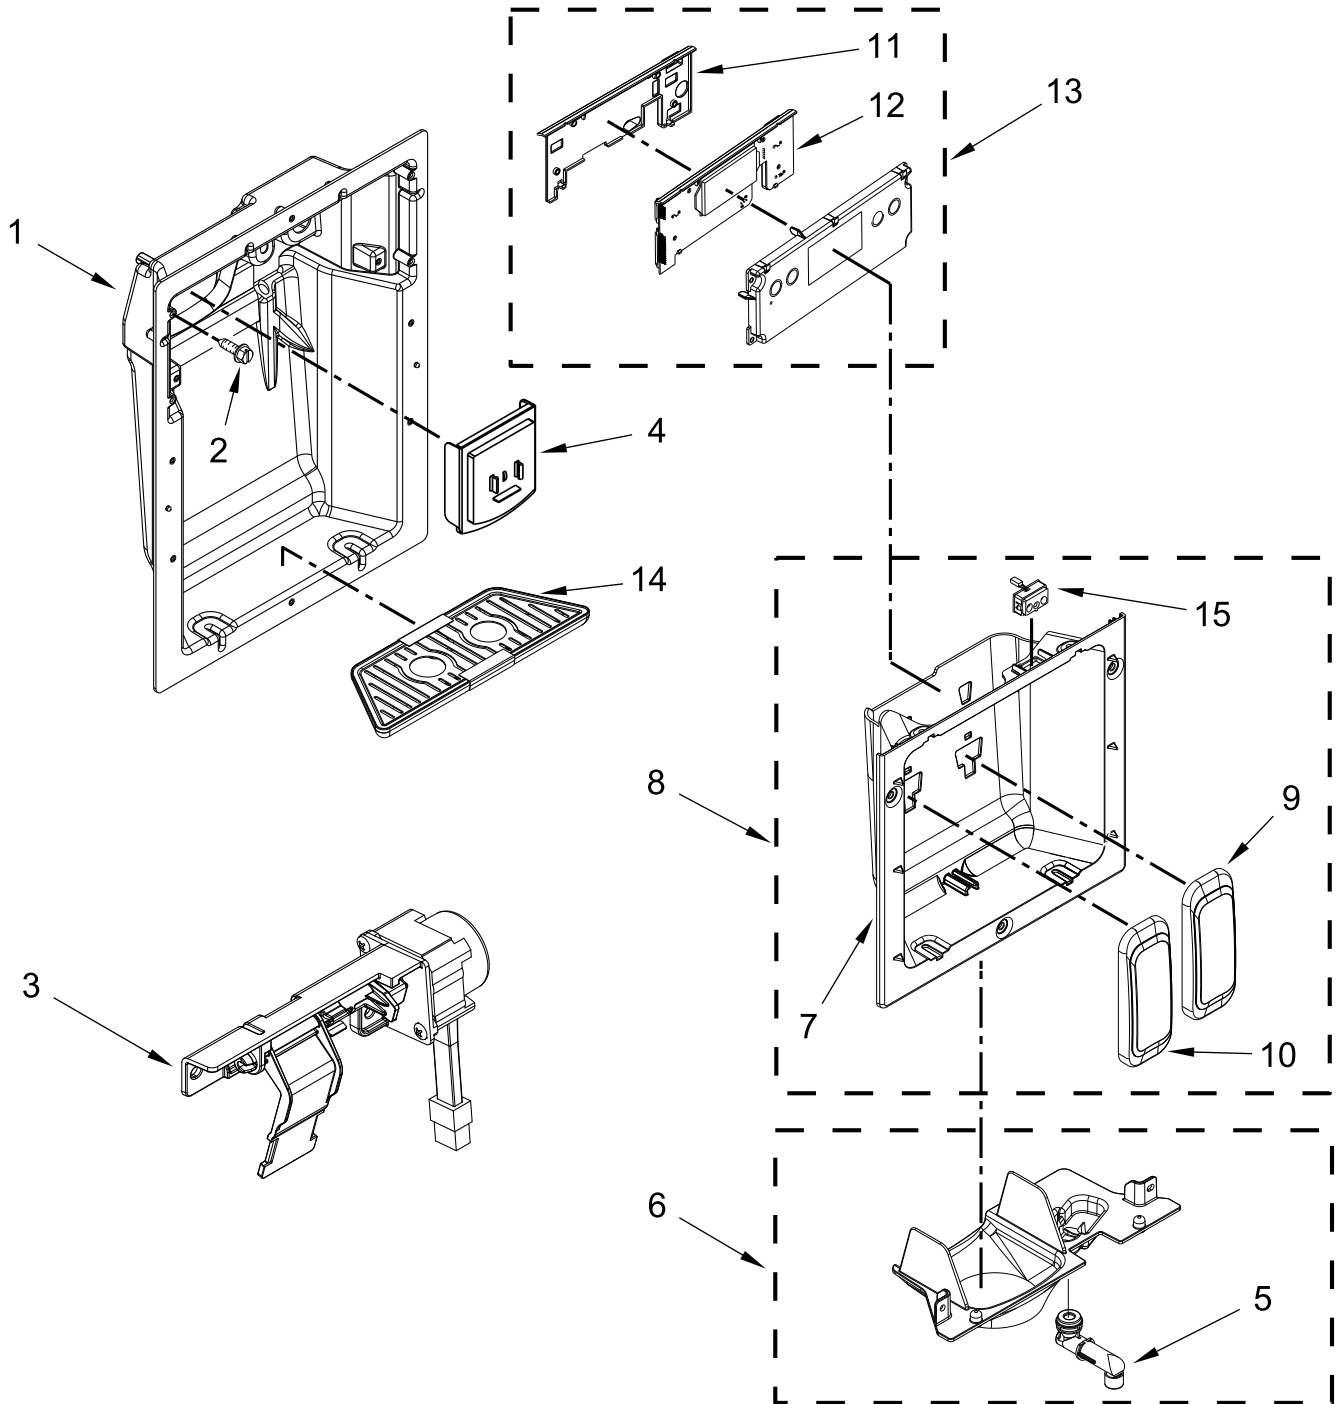

DISPENSER PARTS

DISPENSER PARTS

<u>Illus.</u> <u>No.</u>	<u>Part No.</u>	<u>Description</u>	<u>Illus.</u> <u>No.</u>	<u>Part No.</u>	<u>Description</u>	<u>Illus.</u> <u>No.</u>	<u>Part No.</u>	<u>Description</u>
1		Housing, Dispenser (Not Serviced)	7		Housing, Middle (Not Available Order Item 8)	11	2305219	Cover, Control
2	486194	Screw	8	W10260622	Assembly, Housing	12	2321746	Assembly, User Interface Control Cover
3	W10546285	Assembly, Motor and Bracket	9		Pad, Water	13	W10553816	Assembly, User Interface
4	W10504458	Door, Ice		2305307GN	Universal Silver	14		Assembly, Drip Tray
5	2305235	Assembly, Spigot	10		Pad, Ice		2318062US	Universal Silver
6	2318017	Assembly, Separator		2305306GN	Universal Silver	15	2305342	Assembly, LED