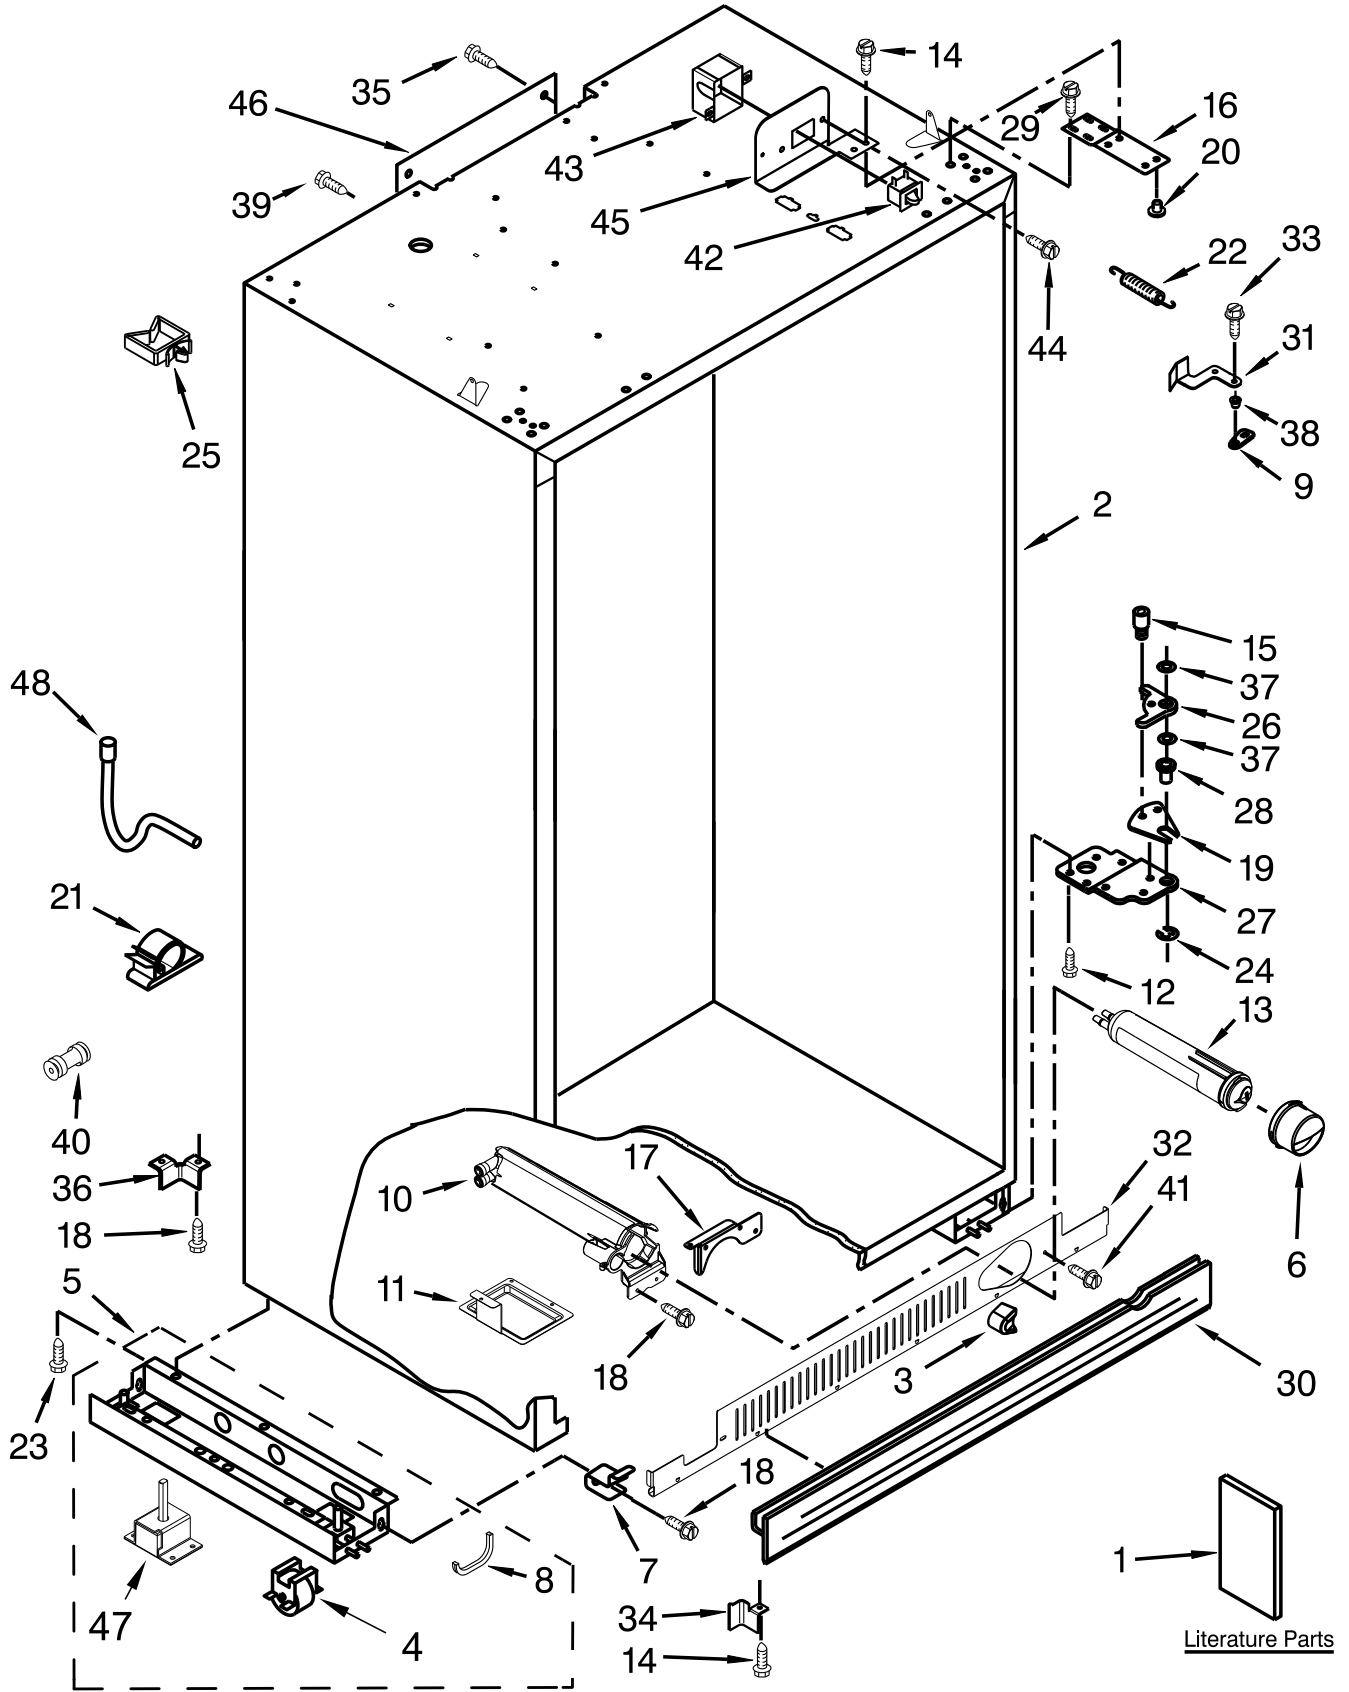

CABINET PARTS

CABINET PARTS

<u>Illus.</u> <u>No.</u>	<u>Part No.</u>	<u>Description</u>	<u>Illus.</u> <u>No.</u>	<u>Part No.</u>	<u>Description</u>	<u>Illus.</u> <u>No.</u>	<u>Part No.</u>	<u>Description</u>
1		Literature Parts	14	489399	Screw	33	W10485630	Screw
	W10683772	Use and Care Guide	15	3400230	Screw	34		Bracket, Support Base (Front)
	W10703426	Energy Guide	16	2257644	Hinge, Top		2006616	Left Hand
	2306424	Icemaker and Ingredient Care Center Service Sheet	17	W10674648	Bracket, Filter		2006556	Right Hand
	2220407	Modular Icemaker Service Sheet	18	W10001250	Screw	35	1157158	Screw
	W10683771	Installation Instructions	19	2004994	Lock, Bushing	36	2006617	Bracket, Base Support (Rear)
2		Cabinet (Not A Serviceable Part)	20	W10484913	Bushing, Top Hinge	37	2006346	Washer, Extension Arm
3		Button, Water Filter	21	W10663352	Clip	38	2316859	Bushing, Extension Arm
	2260503B	Black	22	2221242	Spring, Door Closure (Green)	39	1163283	Screw
4	W10138054	Assembly, Roller	23	486194	Screw	40	W10271541	Connector, Union
5		Assembly, Leveler Support	24	2005008	Ring, Bushing Retaining	41	8281163	Screw (Stainless)
	W10138423	Right Hand	25	W10129069	Clip, Wire	42		Switch, Rocker Arm
	W10279275	Left Hand	26	W10482554	Cover, Bottom Gap		1118894	Switch, Rocker Arm
6		Cap, Water Filter	27		Hinge, Bottom		1115373	Switch, Rocker Arm Combination (Freezer)
	2260518B	Black		2006780	Right Hand	43	2215938	Cover, Switch
7	2307640	Bracket, Grill Mounting		2006779	Left Hand	44	487415	Screw
8	2307584	Grommet, Crossover Tube	28	2302876	Bushing, Adjustable	45		Bracket, Switch
9	2320509	Stop, Door	29	8533913	Screw		2221097	Right Hand
10	W10121140	Housing, Water Filter	30		Skirt, Bottom Grille		2221096	Left Hand
11	2318189	Tray, Filter Drip		W10188549	Skirt, Grille (Bottom)	46	2215612	Cover, Air Duct
12	3400525	Screw	31		Arm, Door Closer Extension	47	2005032	Leveler, Adjustable
13	W10565739	Filter, Water		2266882	Right Hand	48	2314064	Tube, Drain
				2266881	Left Hand			
			32		Grille, Bottom			
				W10182717	Black