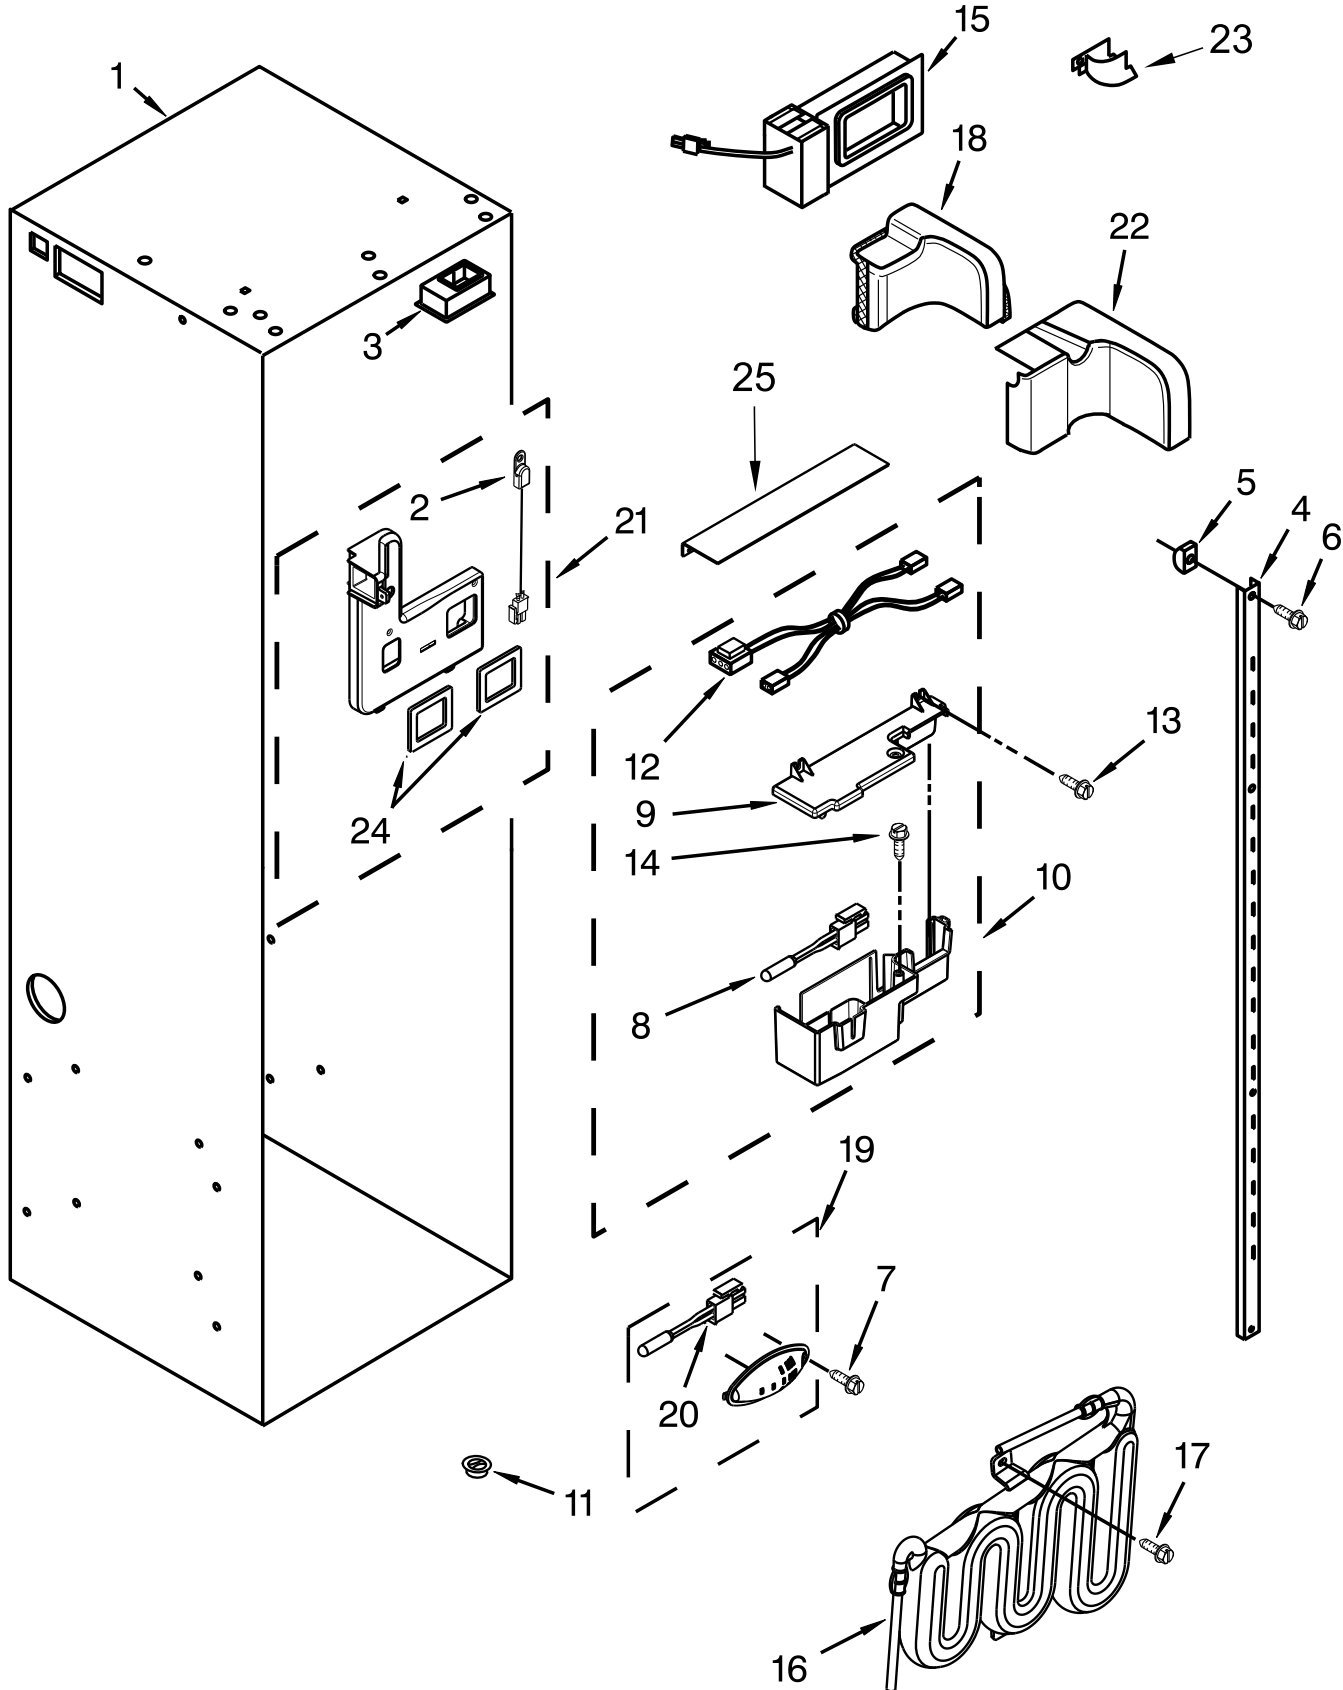

REFRIGERATOR LINER PARTS

REFRIGERATOR LINER PARTS

<u>Illus.</u> <u>No.</u>	<u>Part No.</u>	<u>Description</u>	<u>Illus.</u> <u>No.</u>	<u>Part No.</u>	<u>Description</u>	<u>Illus.</u> <u>No.</u>	<u>Part No.</u>	<u>Description</u>
1		Liner (Not A Serviceable Part)	11	W10237018	Valve, Release	20	2188820	Thermistor
2	2306010	Thermistor	12	2310205	Assembly, Meat Pan Wire	21	W10475010	Assembly, Spacer
3	2208970	Duct, Air	13	8533929	Screw (Stainless)	22	2309087	Cover, Air Diffuser
4	2259077	Ladder, Shelf	14	486194	Screw	23	2003577	Guard, Air Return
5	520965	Support, Ladder	15	2221296	Assembly, Air Baffle	24	2259398	Seal, Air Duct
6	2006475	Screw (White)	16	W10645131	Reservoir, Water	25	W10159487	Diverter, Crisper Cover
7	487539	Screw (Stainless)	17	W10141518	Screw			
8	2302937	Thermistor	18	2309222	Assembly, Air Diffuser			
9	2302986	Lid, Baffle	19	2317844	Assembly, Thermistor			
10	W10169528	Assembly, Control Baffle