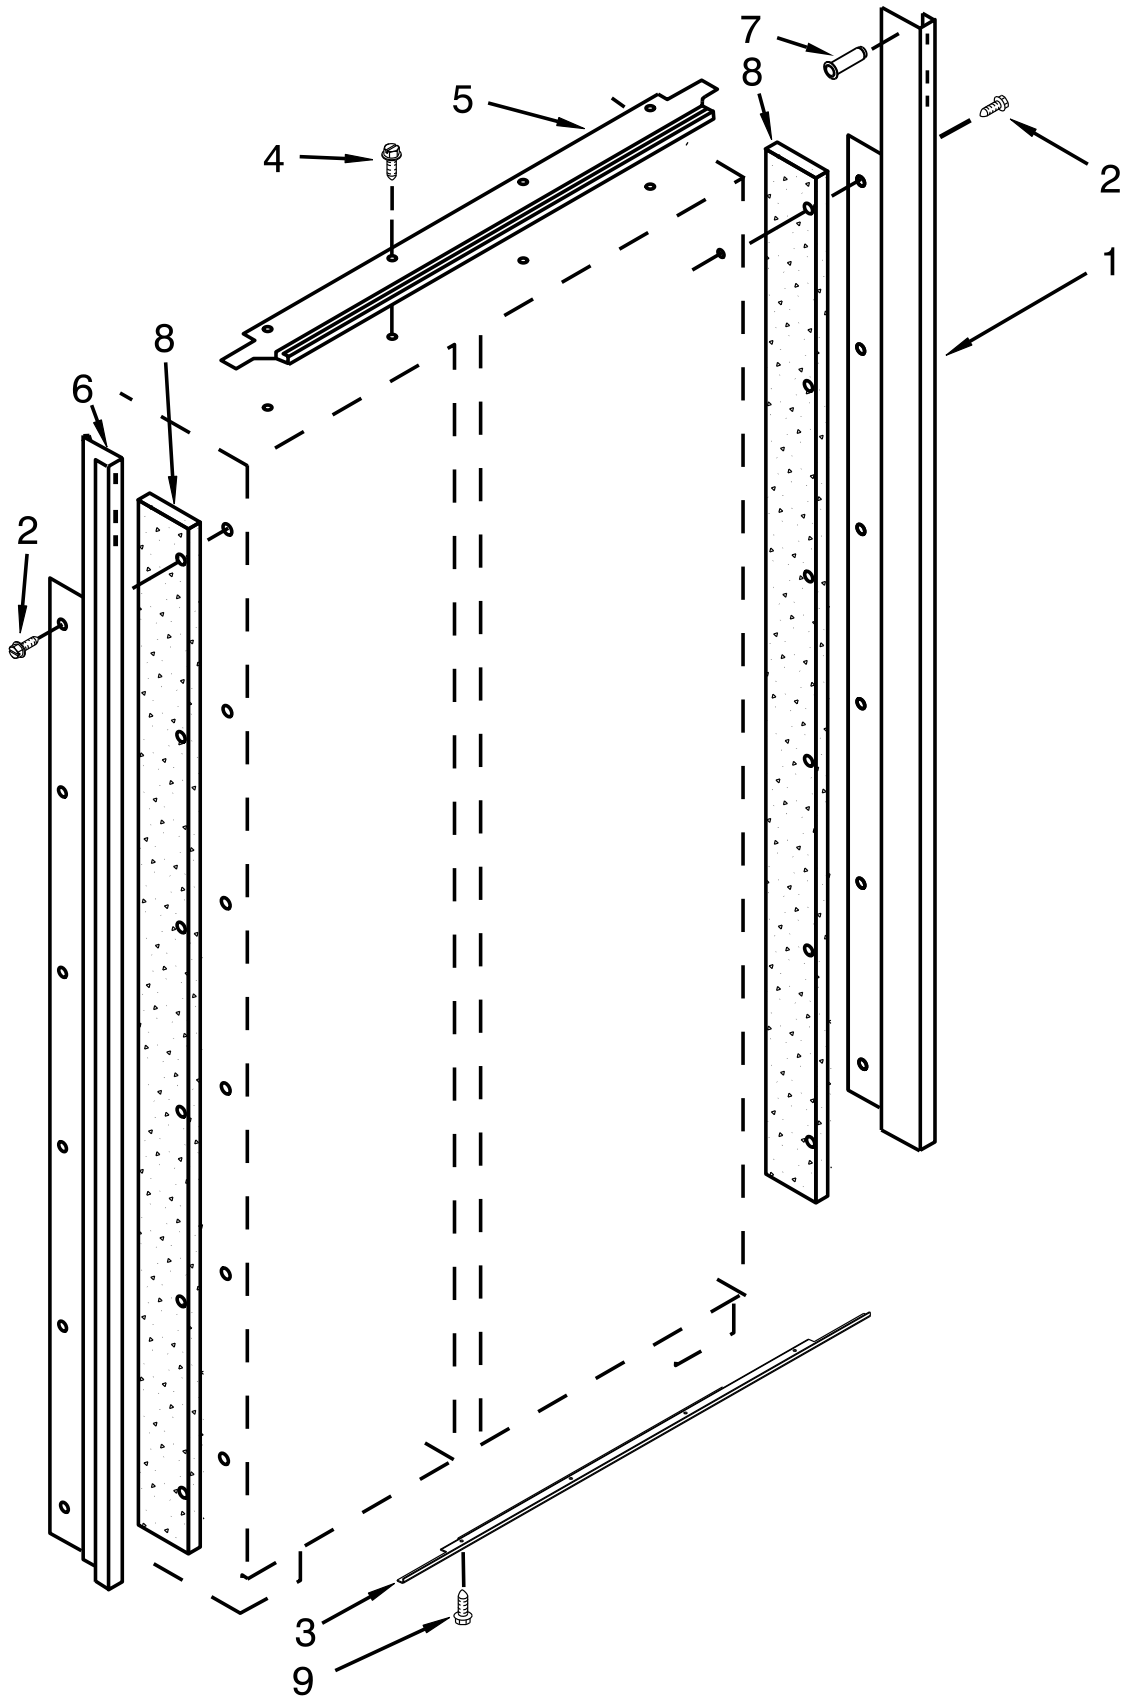

CABINET TRIM PARTS

CABINET TRIM PARTS

<u>Illus.</u> <u>No.</u>	<u>Part No.</u>	<u>Description</u>	<u>Illus.</u> <u>No.</u>	<u>Part No.</u>	<u>Description</u>	<u>Illus.</u> <u>No.</u>	<u>Part No.</u>	<u>Description</u>
1		Trim, Cabinet Side (Right)	4	486194	Screw	7	W10121451	Insert, Blind Threaded
	W10132472	Aluminum	5		Trim, Top Cabinet	8	2005925	Seal, Side Trim
2	1163283	Screw		2314017	Aluminum	9	W10001250	Screw
3		Trim, Bottom	6		Trim, Cabinet Side (Left)			
	2316687	Aluminum		W10132541	Aluminum			