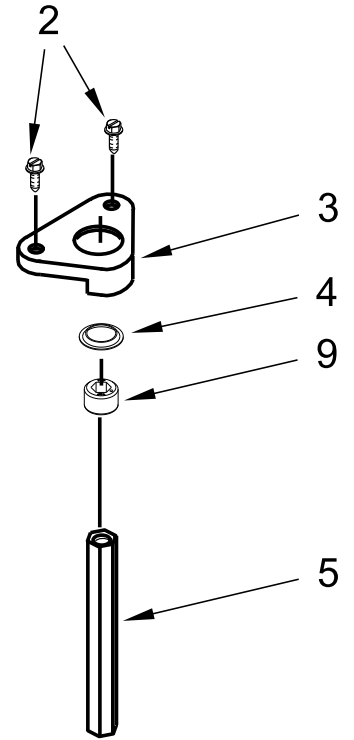

MOTOR AND ICE CONTAINER PARTS

MOTOR AND ICE CONTAINER PARTS

<u>Illus.</u> <u>No.</u>	<u>Part No.</u>	<u>Description</u>	<u>Illus.</u> <u>No.</u>	<u>Part No.</u>	<u>Description</u>	<u>Illus.</u> <u>No.</u>	<u>Part No.</u>	<u>Description</u>
1	W10395652	Ice Container Assembly	4	2198628	Seal	8	2318028	Cover
2	8281163	Screw (Stainless)	5	2318082	Drive Shaft	9	2315559	Bearing Sleeve
3	2188919	Clip, Shaft	6	2318011	Enclosure, Motor			
			7	2315547	Motor, Dispenser