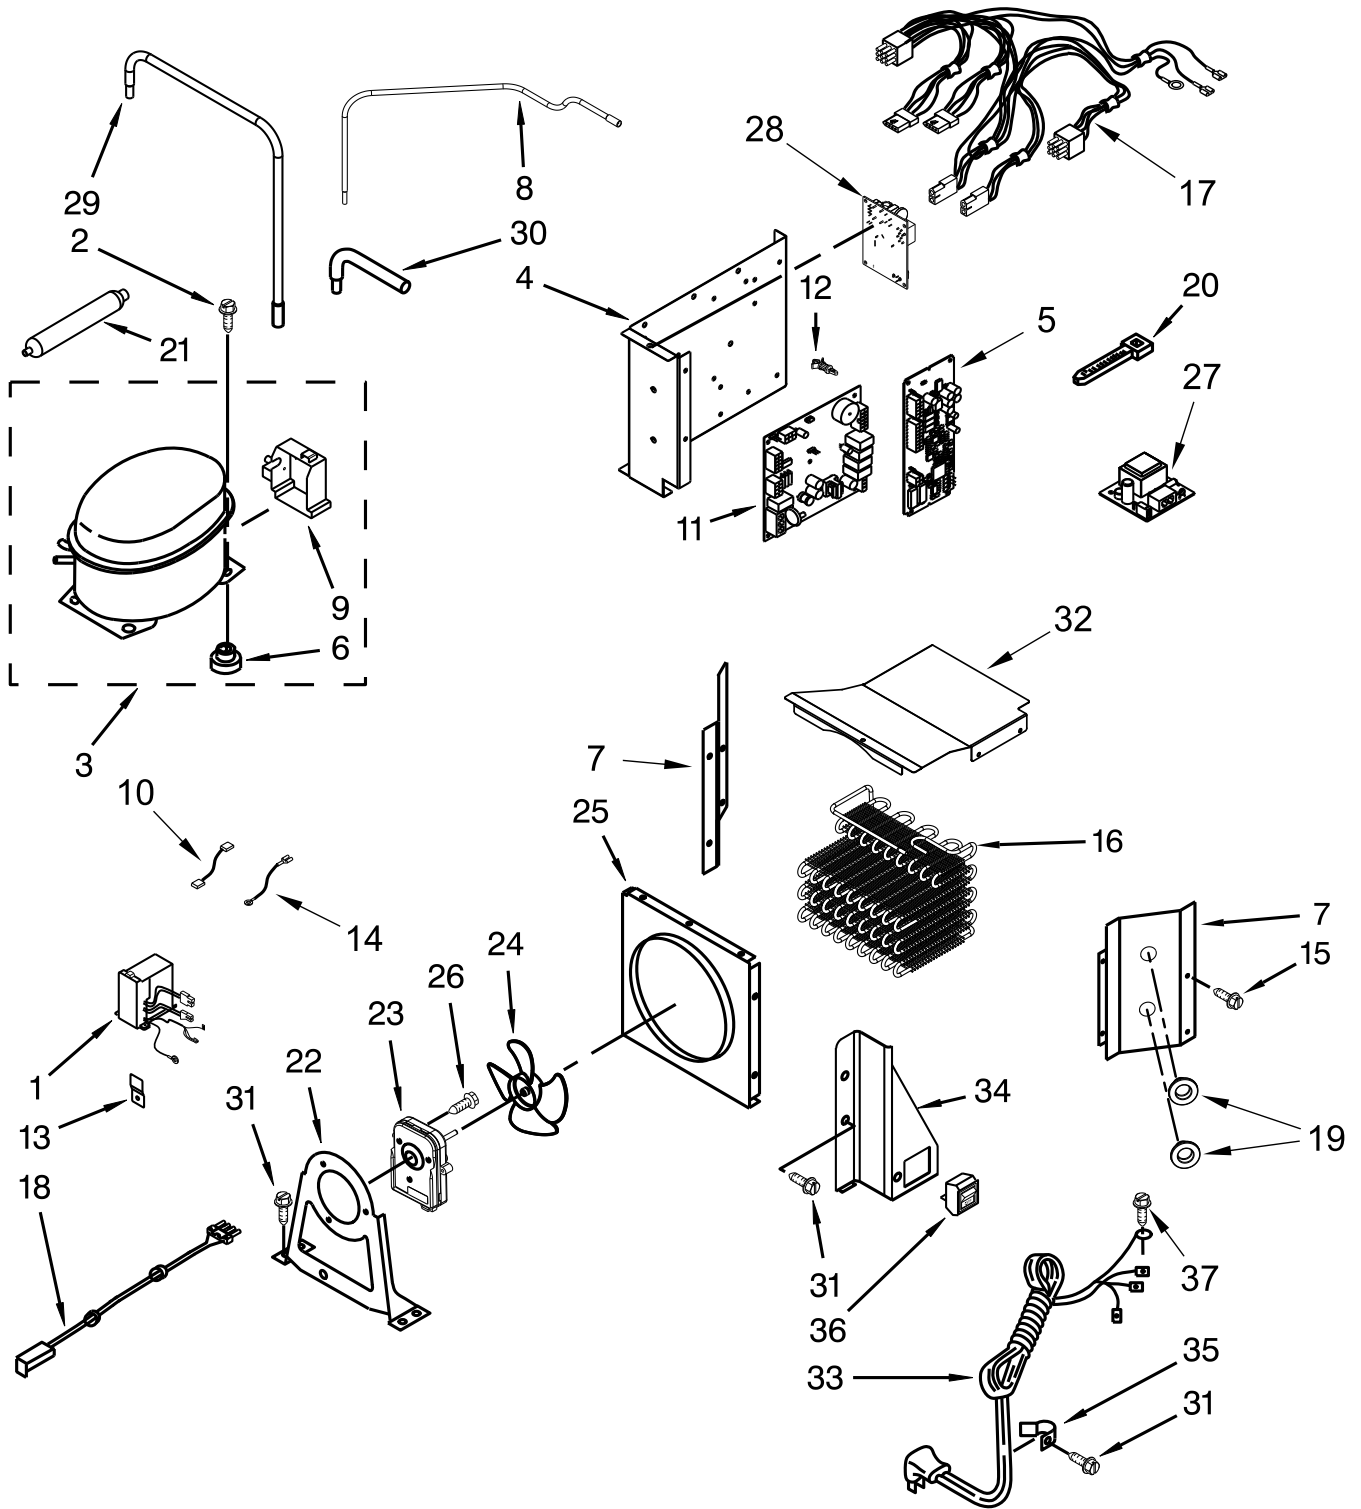

UPPER UNIT PARTS

UPPER UNIT PARTS

<u>Illus.</u> <u>No.</u>	<u>Part No.</u>	<u>Description</u>	<u>Illus.</u> <u>No.</u>	<u>Part No.</u>	<u>Description</u>	<u>Illus.</u> <u>No.</u>	<u>Part No.</u>	<u>Description</u>
1	W10449006	Inverter Box Assembly	17	W10427091	Assembly, Unit Wire	35	549193	Clamp, Power Cord
2	489373	Screw	18	2310207	Assembly, Condenser Fan Wire	36	2266802	Switch, Power Disconnect
3	W10173296	Compressor	19	W10587113	Grommet	37	487294	Screw
4	W10321056	Housing, Control Board	20	2155774	Tie, Wire			Following Parts Not Illustrated
5	2318054	Control, Electronic	21	W10175593	Drier		978025	Valve, Access
6	1100826	Grommet	22	W10414681	Bracket, Fan Motor (Condenser Fan)		978026	Valve, Access
7		Support, Condenser	23	2188875	Motor, Condenser		978027	Valve, Access
	W10525179	Right Hand	24	W10139483	Blade, Fan		978028	Valve, Access
	W10525177	Left Hand	25	W10415670	Orifice, Fan		978029	Valve, Access
8	W10625011	Tube, Heat Loop Transition	26	8533993	Screw		978030	Valve, Access
9	2215676	Cover, Terminal	27	2259350	Board, Power Supply		876764	Valve, Access
10	W10483905	Jumper, Inverter	28	W10356040	Control, Electronic			REFRIGERANT CHARGE
11	W10200659	Control, Electronic	29	W10624944	Tube, Drier Transition			7.25 oz. (R-134A)
12	2203075	Spacer	30	W10528578	Tube, Process			
13	2256328	Bracket, Inverter Mounting	31	486194	Screw			
14	W10495645	Ground, Inverter	32	W10525175	Top Cover, Condenser			
15	1157158	Screw	33	2310251	Cord, Power			
16	W10591457	Condenser	34	W10321055	Bracket, Mounting (Power Switch)