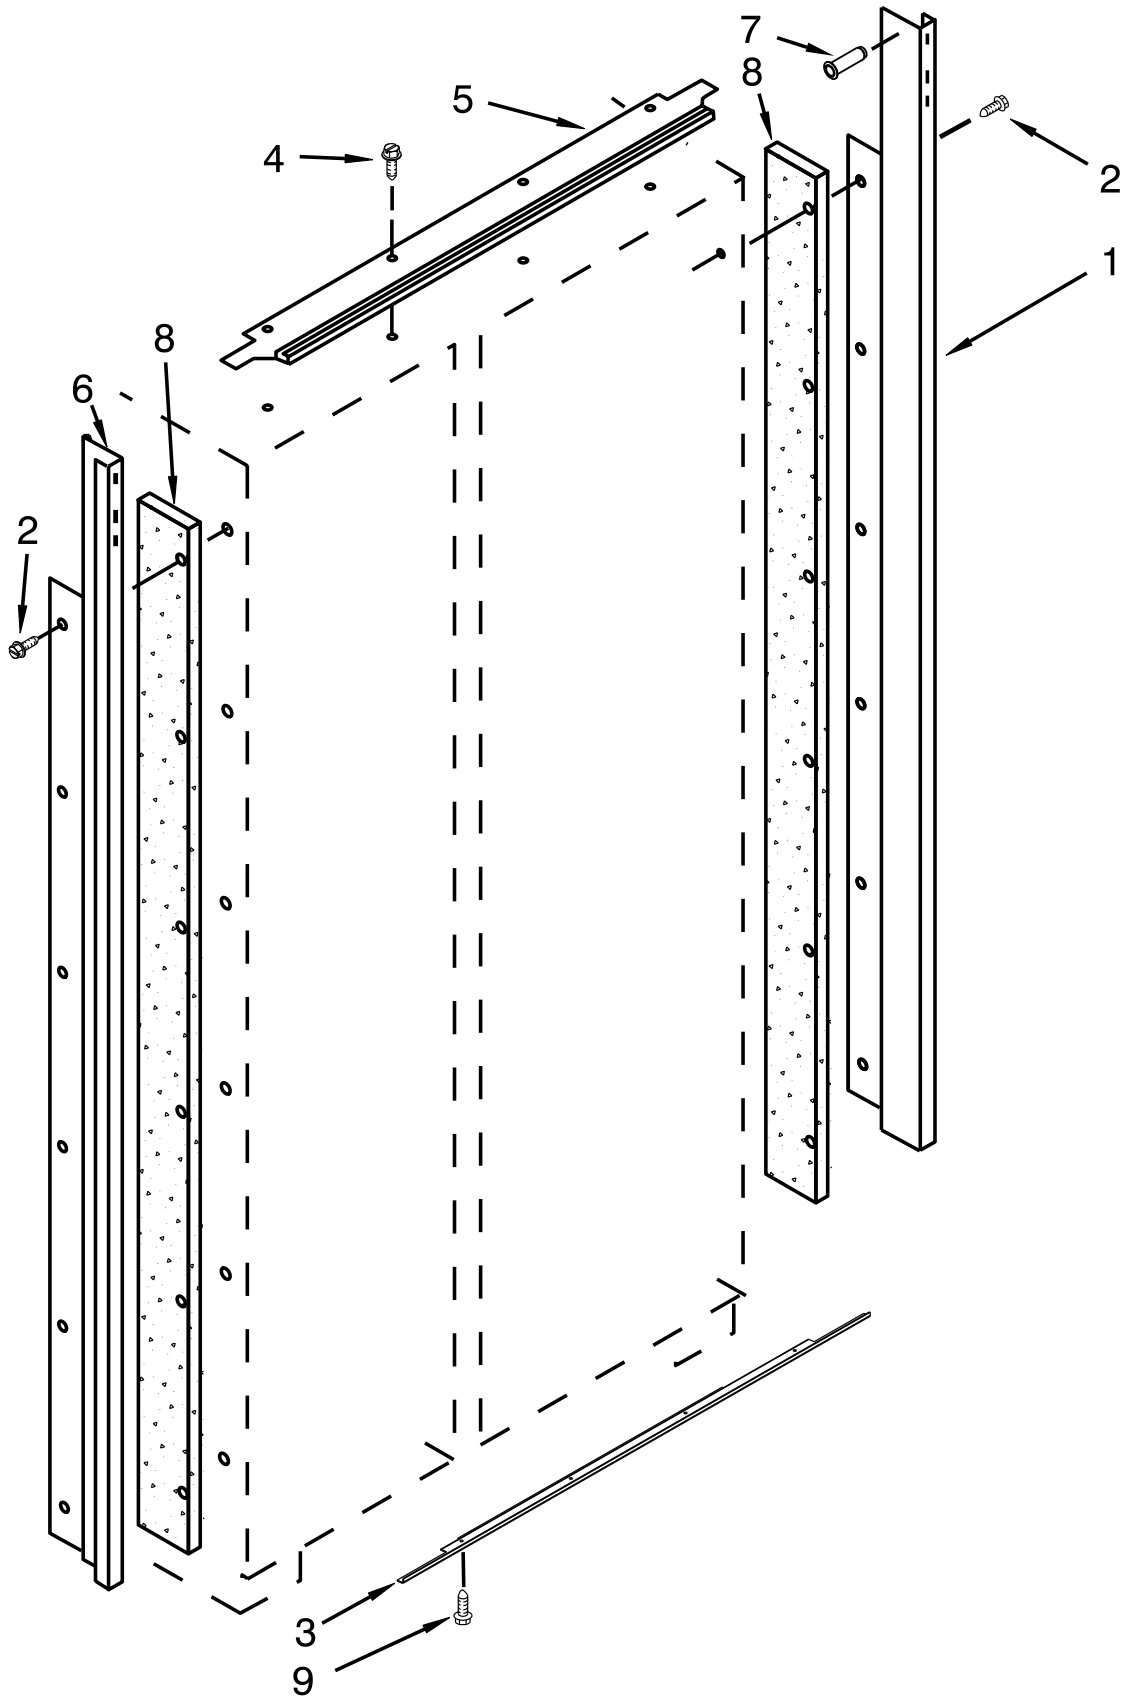

CABINET TRIM PARTS

CABINET TRIM PARTS

<u>Illus.</u> <u>No.</u>	<u>Part No.</u>	<u>Description</u>	<u>Illus.</u> <u>No.</u>	<u>Part No.</u>	<u>Description</u>	<u>Illus.</u> <u>No.</u>	<u>Part No.</u>	<u>Description</u>
1		Trim, Cabinet Side (Right)	4	486194	Screw	7	W10121451	Insert, Blind Threaded
	W10132472	Aluminum	5		Trim, Top Cabinet	8	2005925	Seal, Side Trim
2	1163283	Screw		2314018	Aluminum	9	W10001250	Screw
3		Trim, Bottom	6		Trim, Cabinet Side (Left)			
	2316688	Aluminum		W10132541	Aluminum			