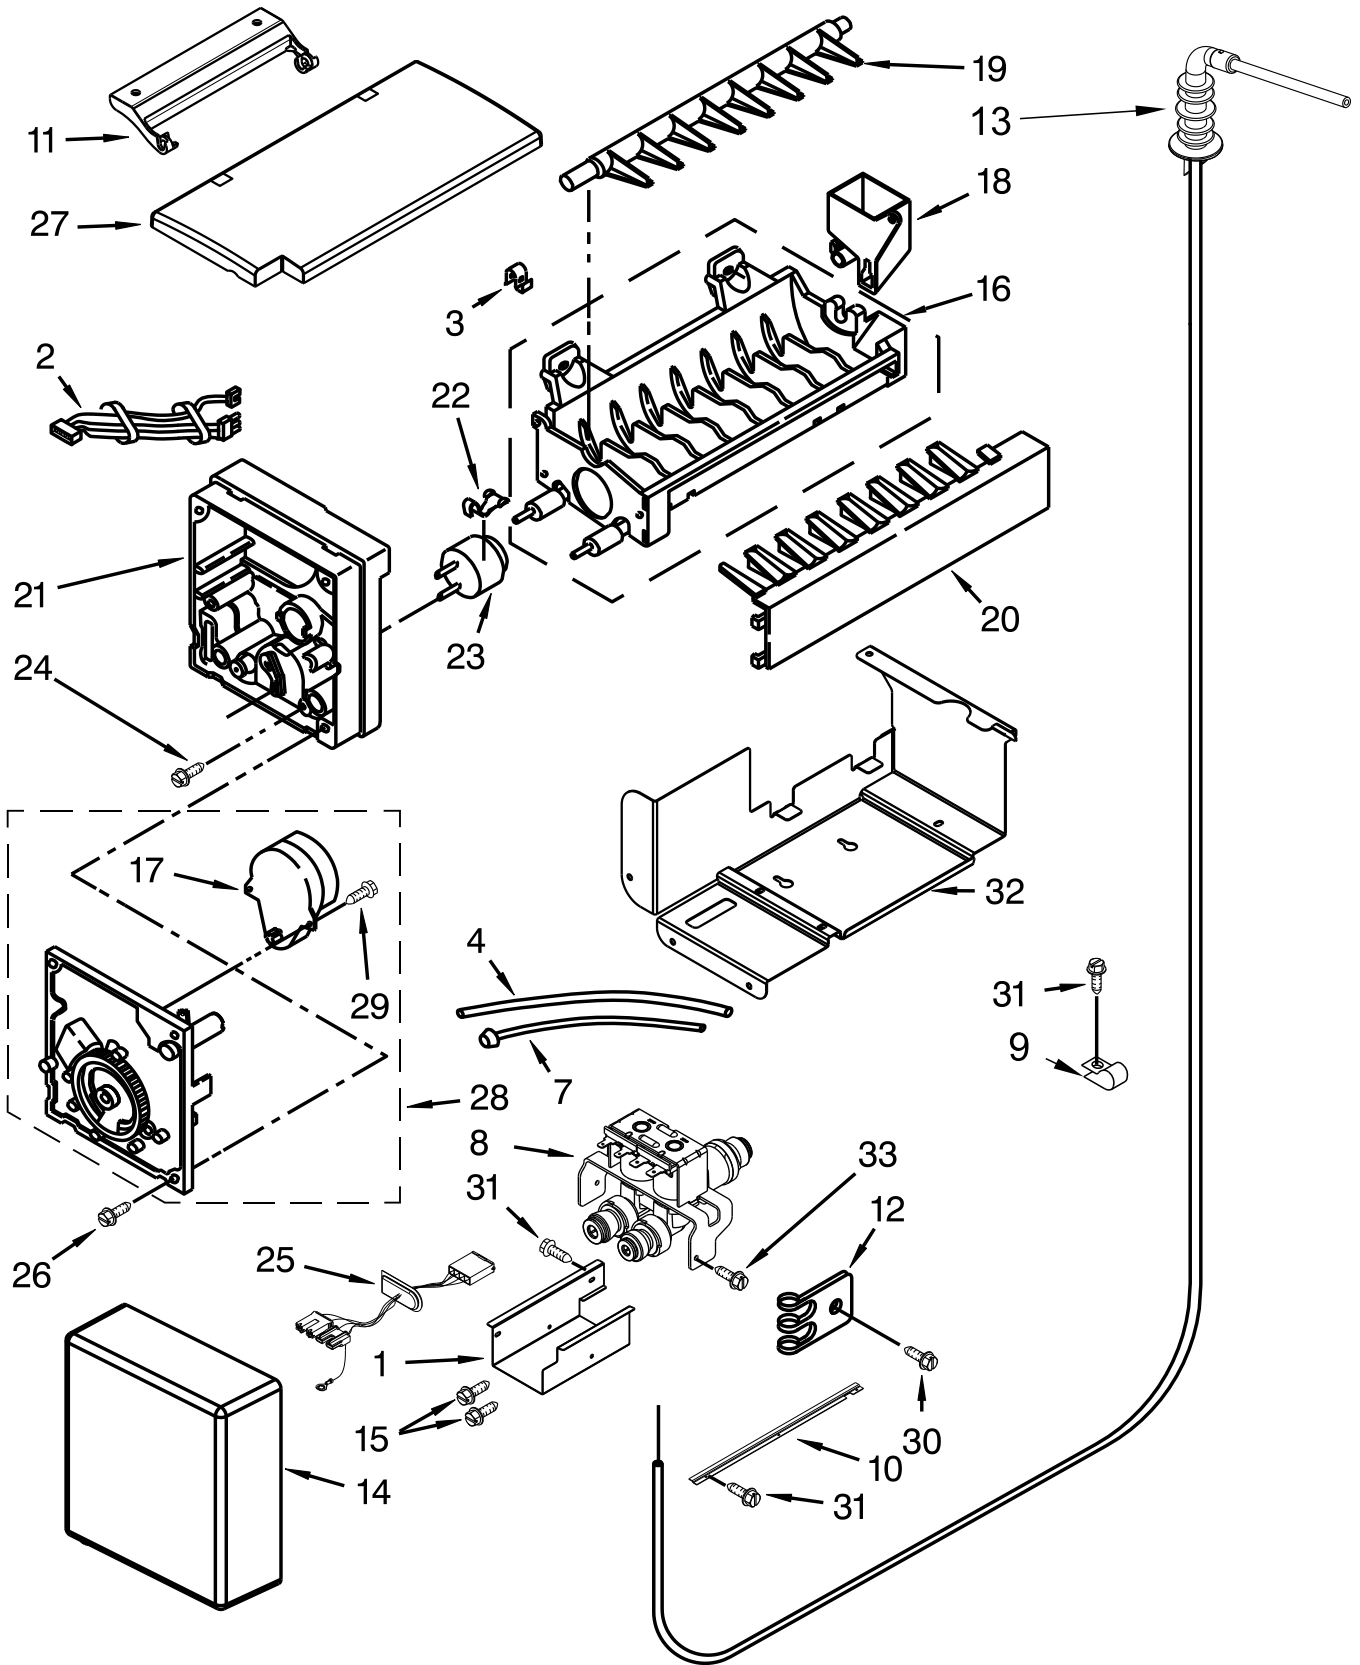

ICEMAKER PARTS

ICEMAKER PARTS

<u>Illus.</u> <u>No.</u>	<u>Part No.</u>	<u>Description</u>	<u>Illus.</u> <u>No.</u>	<u>Part No.</u>	<u>Description</u>	<u>Illus.</u> <u>No.</u>	<u>Part No.</u>	<u>Description</u>
1	2320601	Shield, Water Valve	15	W10141604	Screw	28	W10223929	Assembly, Module
2	W10508659	Assembly, Icemaker Wire	16	W10122527	Assembly, Mold and Heater	29	489136	Screw
3	628379	Clip, Thermal Fuse	17		Motor, (Not Serviceable Order Item 28)	30	W10141645	Screw
4	W10296807	Tube, Filter Inlet	18	W10272168	Cup, Water Fill	31	486194	Screw
7	W10437853	Tube, Filter Outlet	19	627843	Ejector	32	2252228	Bracket, Icemaker Mounting
8	W10159842	Valve, Solenoid	20	W10272161	Stripper, Ice	33	304392	Screw
9	2221070	Clamp, Tube	21	2194712	Support, Housing	100	W10277448	Complete Icemaker Assembly
10	2320559	Support, Valve	22	2315522	Retainer, Thermostat			
11	2198641	Bracket, Icemaker Cover	23	W10290336	Thermostat			
12	2208136	Clip, Water Tube	24	8533917	Screw			
13	W10357286	Fitting, Water	25	W10279391	Wire Assembly, Smart Valve			
14	W10289690	Cover, Icemaker	26	489276	Screw			
			27	W10504754	Cover, Icemaker