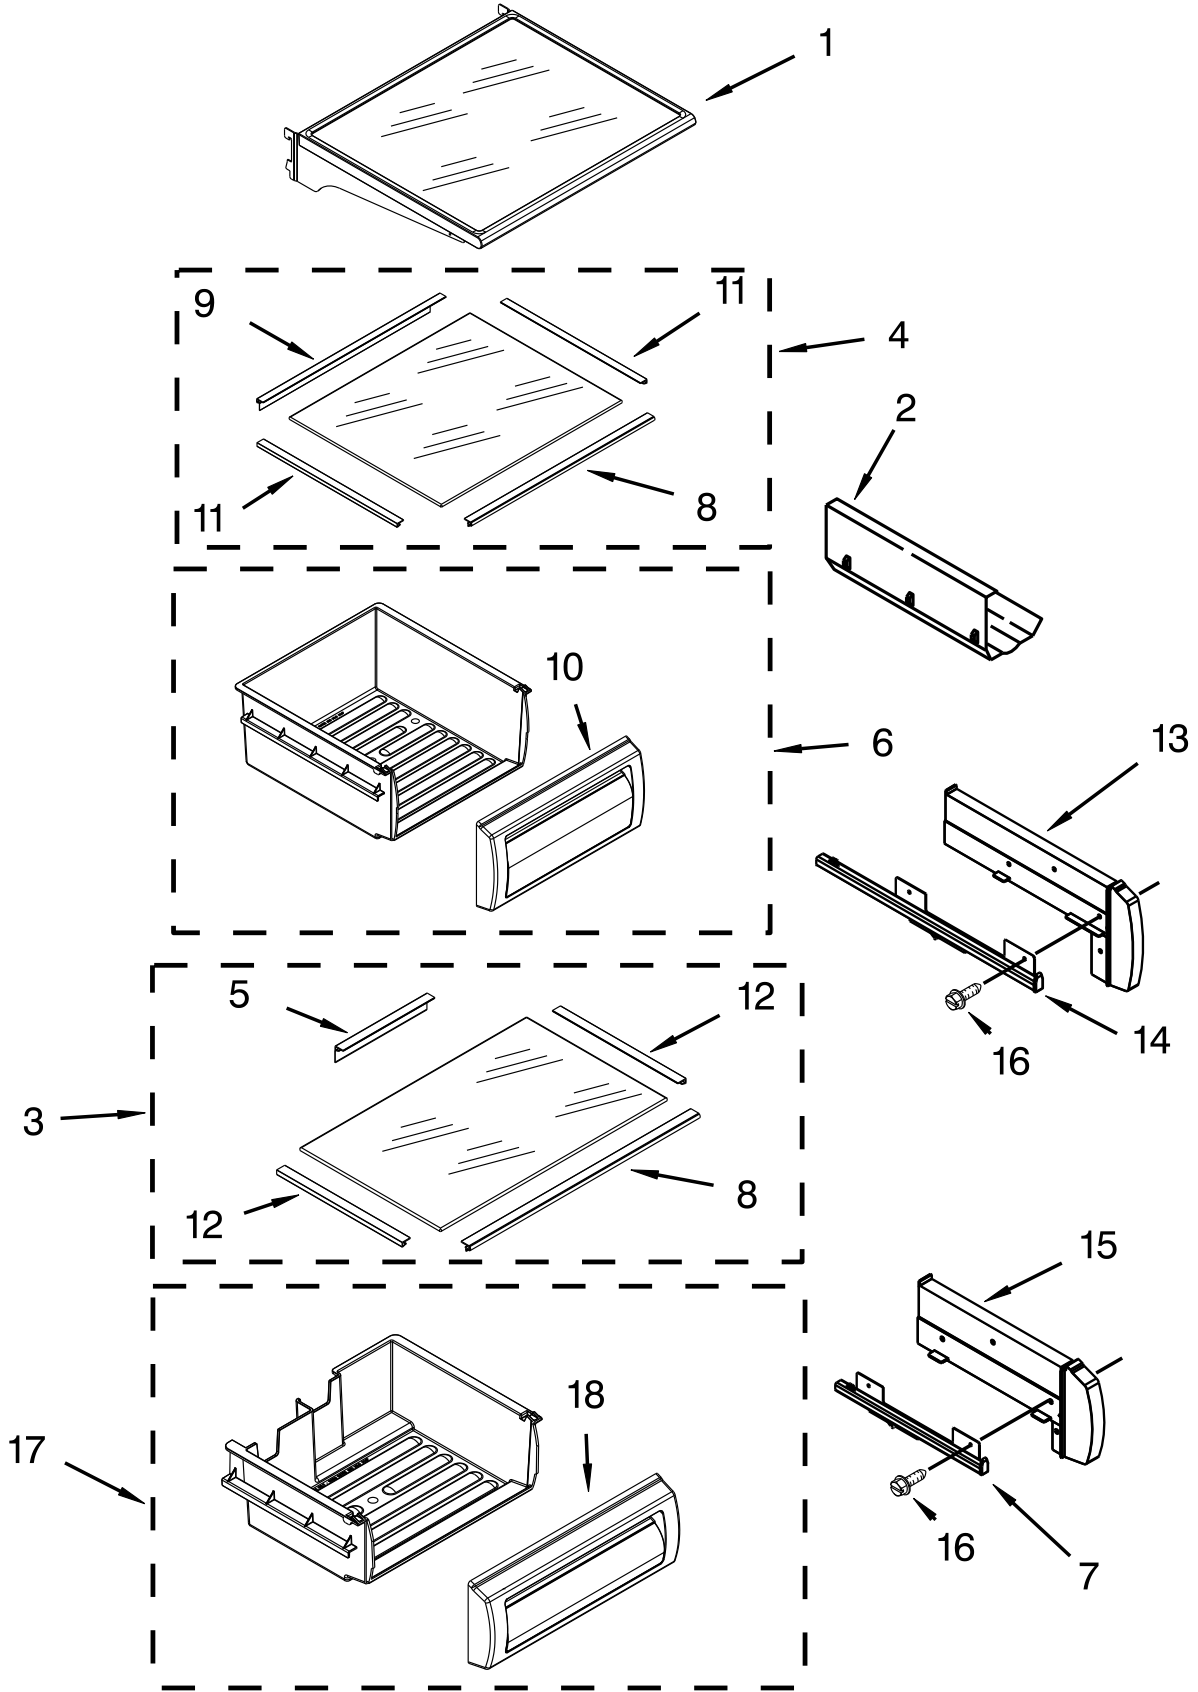

REFRIGERATOR SHELF PARTS

REFRIGERATOR SHELF PARTS

<u>Illus.</u> <u>No.</u>	<u>Part No.</u>	<u>Description</u>	<u>Illus.</u> <u>No.</u>	<u>Part No.</u>	<u>Description</u>	<u>Illus.</u> <u>No.</u>	<u>Part No.</u>	<u>Description</u>
1	W10556282	Shelf Assembly	10	2256249	Front, Crisper Pan	15		Spacer, Meat Pan
2	2179404	Rack, Wine	11	2252255	Trim, Side Glass Crisper		2256243	Left Hand
3	W10556313	Meat Pan Cover Assembly	12	2256250	Trim, Side Glass Meat Pan	16	2256244	Right Hand
4	W10556776	Crisper Cover Assembly	13		Spacer, Crisper		8533929	Screw (Stainless)
5	2257583	Trim, Glass Rear		2256222	Right Hand			Right Hand
6	W10407625	Pan, Crisper		2256223	Left Hand		8533928	Screw (Stainless)
7		Slide, Meat Pan	14		Slide, Crisper			Left Hand
	2302954	Left Hand		2302956	Left Hand	17	W10407628	Assembly, Meat Pan
	2302955	Right Hand		2302957	Right Hand	18	2256367	Assembly, Meat Pan Front
8	2302832	Trim, Glass Front						
9	2256255	Trim, Glass Rear