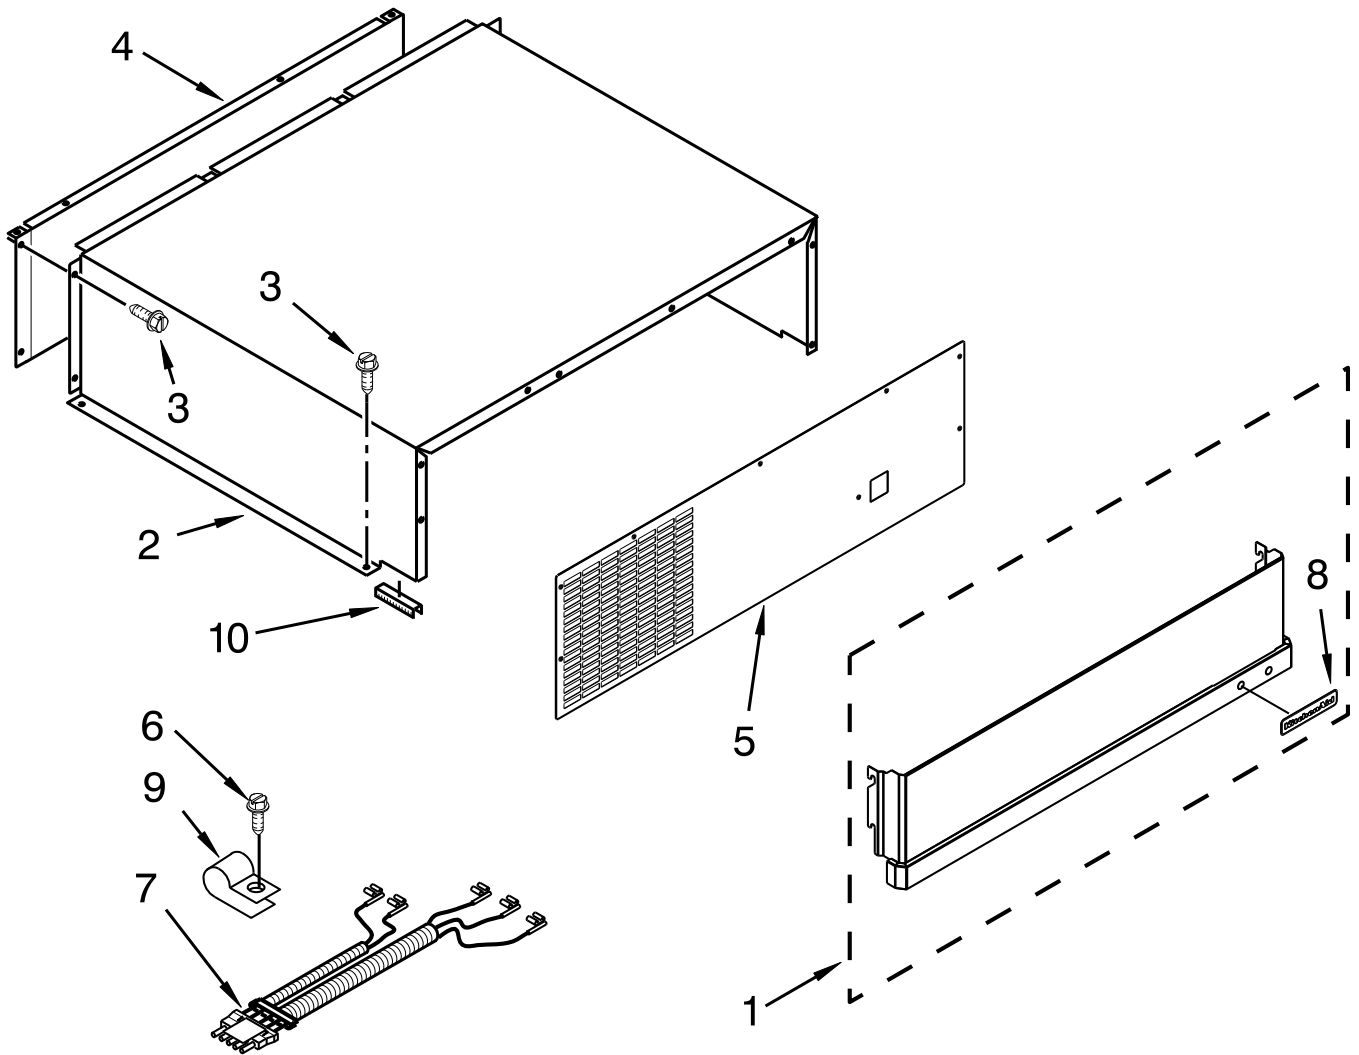

TOP GRILLE AND UNIT COVER PARTS

TOP GRILLE AND UNIT COVER PARTS

<u>Illus.</u> <u>No.</u>	<u>Part No.</u>	<u>Description</u>	<u>Illus.</u> <u>No.</u>	<u>Part No.</u>	<u>Description</u>	<u>Illus.</u> <u>No.</u>	<u>Part No.</u>	<u>Description</u>
1		Panel, Decorative Assembly	4	2256466	Panel, Unit Back	8		Nameplate
	W10560590	Stainless	5	W10185625	Unit Cover, Front		W10560583	Stainless
2	W10624563	Cover, Unit	6	487415	Screw	9	489348	Clamp, Tube
3	486194	Screw	7	W10167456	Assembly, RC Wire	10	2215910	Grommet, Flexible