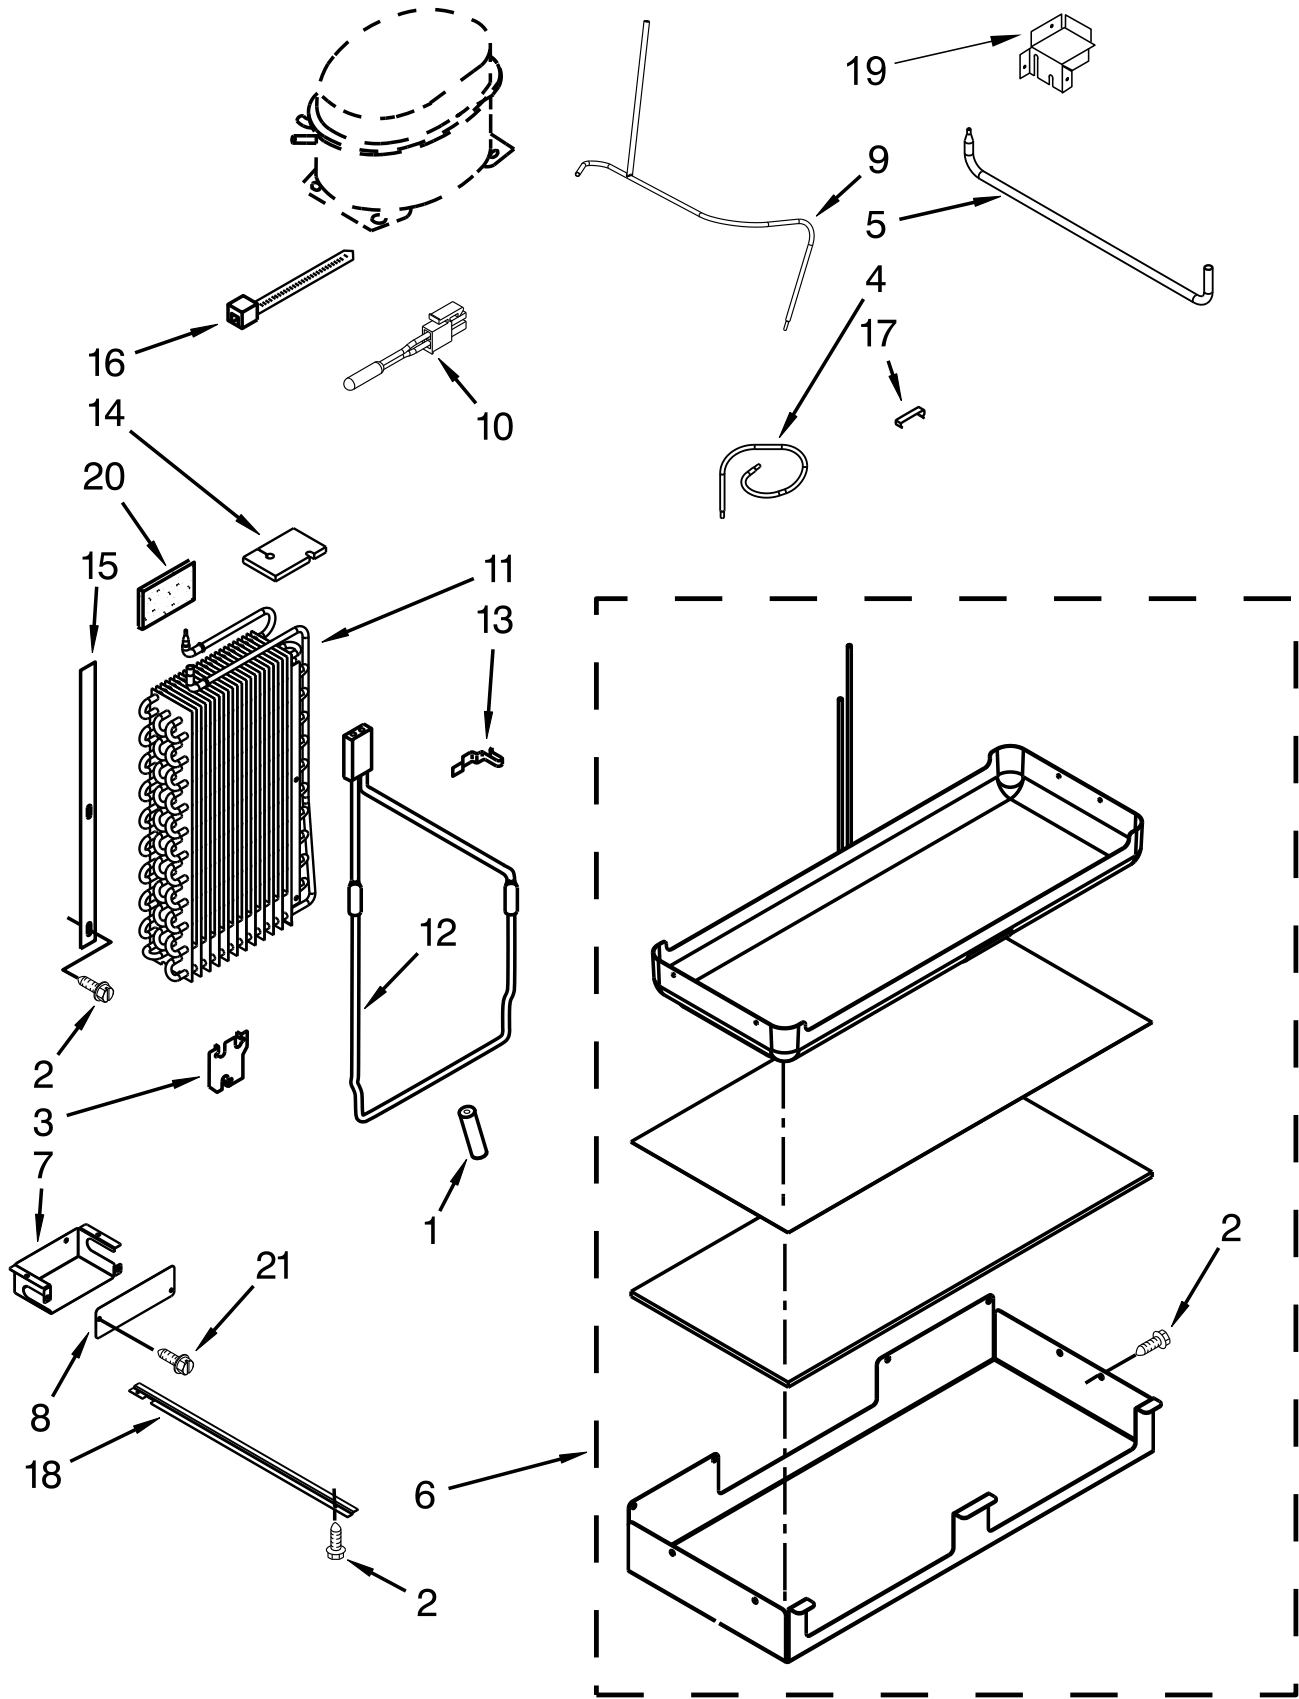

LOWER UNIT AND TUBE PARTS

LOWER UNIT AND TUBE PARTS

<u>Illus.</u> <u>No.</u>	<u>Part No.</u>	<u>Description</u>	<u>Illus.</u> <u>No.</u>	<u>Part No.</u>	<u>Description</u>	<u>Illus.</u> <u>No.</u>	<u>Part No.</u>	<u>Description</u>
1	2215648	Dampener	9	W10412485	Tube, Discharge	18	2320554	Support, Drain Pan
2	486194	Screw	10	2188820	Thermistor	19	W10160981	Bracket, Air Return Assembly
3	W10157752	Bracket, Heater	11	W10427993	Evaporator	20	2169104	Sealer, Insulation
4	W10306442	Tube, Oil Trap Suction	12	W10140162	Heater, Defrost	21	304392	Screw
5	W10388653	Tube, Transition (Drier/Restrictor)	13	1113048	Clamp, Heater			
6	W10281063	Assembly, Drain Pan	14	W10139908	Cover, Evaporator Seal			
7	W10309012	Cover, Wiring	15	W10432308	Gasket, Evaporator			
8	W10321048	Cover, Wire Box	16	2155774	Tie, Wire			
			17	W10169509	Clip, Heat Exchanger