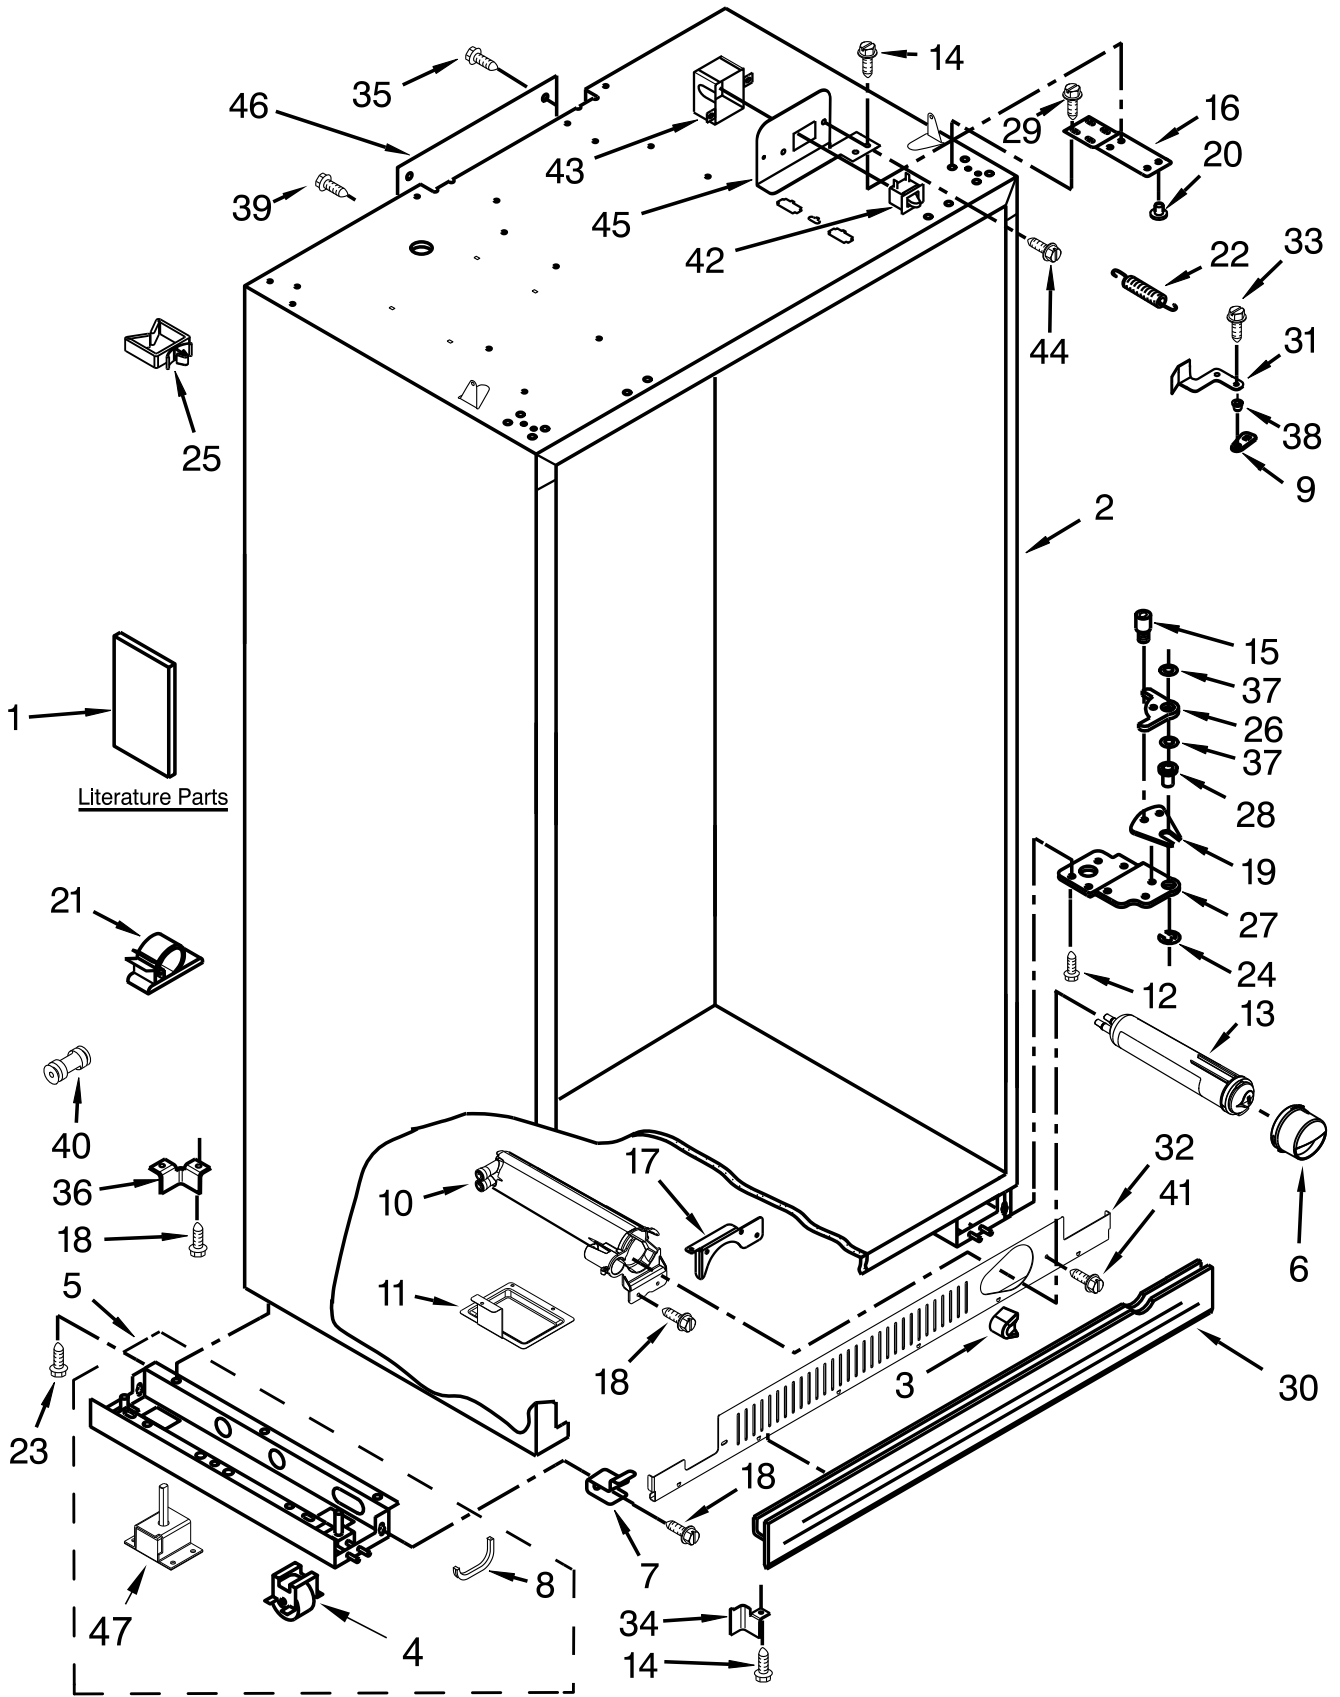

CABINET PARTS