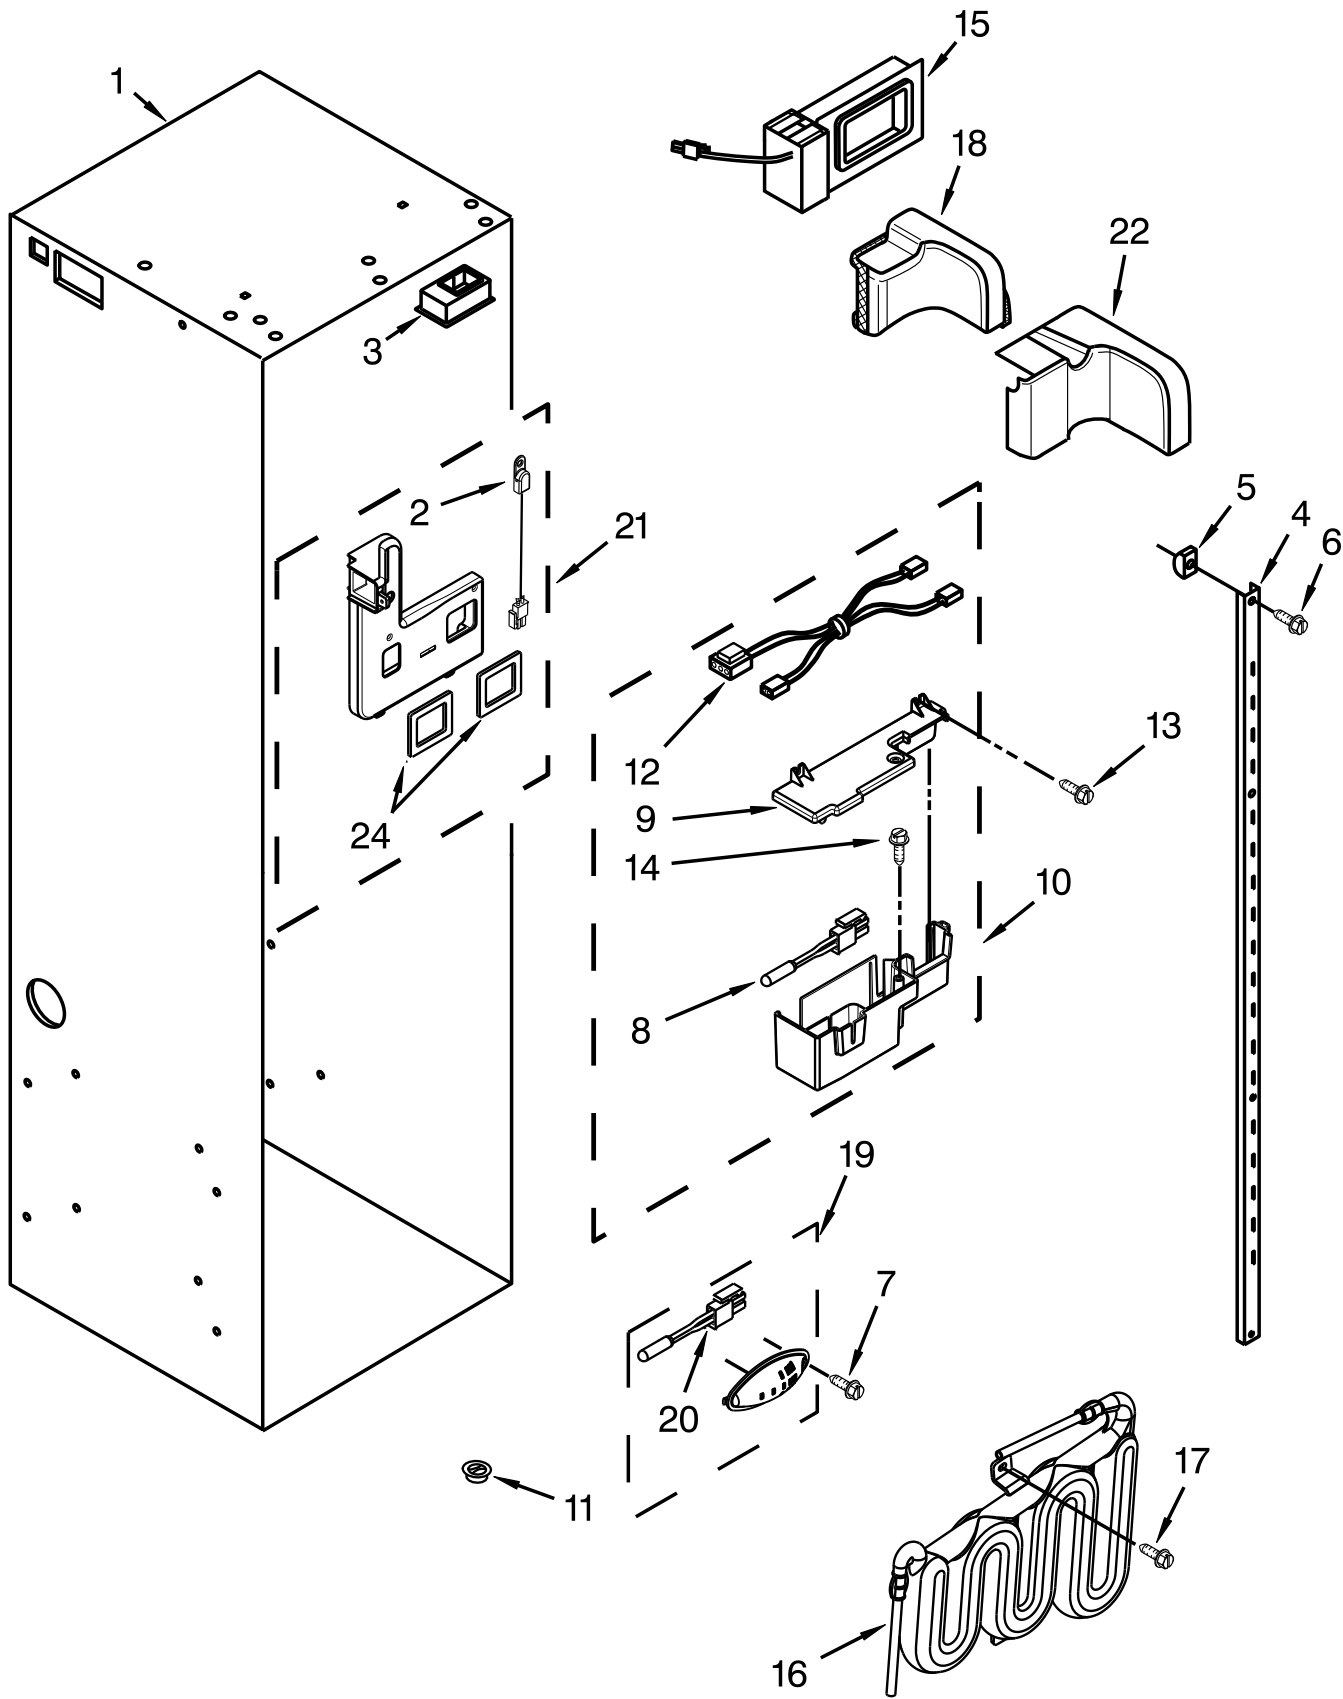

REFRIGERATOR LINER PARTS

REFRIGERATOR LINER PARTS

<u>Illus.</u> <u>No.</u>	<u>Part No.</u>	<u>Description</u>	<u>Illus.</u> <u>No.</u>	<u>Part No.</u>	<u>Description</u>	<u>Illus.</u> <u>No.</u>	<u>Part No.</u>	<u>Description</u>
1		Liner (Not A Serviceable Part)	10	W10169528	Assembly, Control Baffle	18	2309222	Assembly, Air Diffuser
2	2306010	Thermistor	11	W10237018	Release Valve	19	2317844	Assembly, Thermistor
3	2208970	Air Duct	12	2310205	Assembly, Meat Pan Wire	20	2188820	Thermistor
4	2259077	Ladder, Shelf	13	8533929	Screw (Stainless)	21	W10475010	Assembly, Spacer
5	520965	Support, Ladder	14	486194	Screw	22	2309087	Cover, Air Diffuser
6	2006475	Screw (White)	15	2221296	Air Baffle Assembly	24	2259398	Seal, Air Duct
7	487539	Screw (Stainless)	16	2327509	Reservoir, Water			
8	2302937	Thermistor	17	W10141518	Screw			
9	2302986	Lid, Baffle