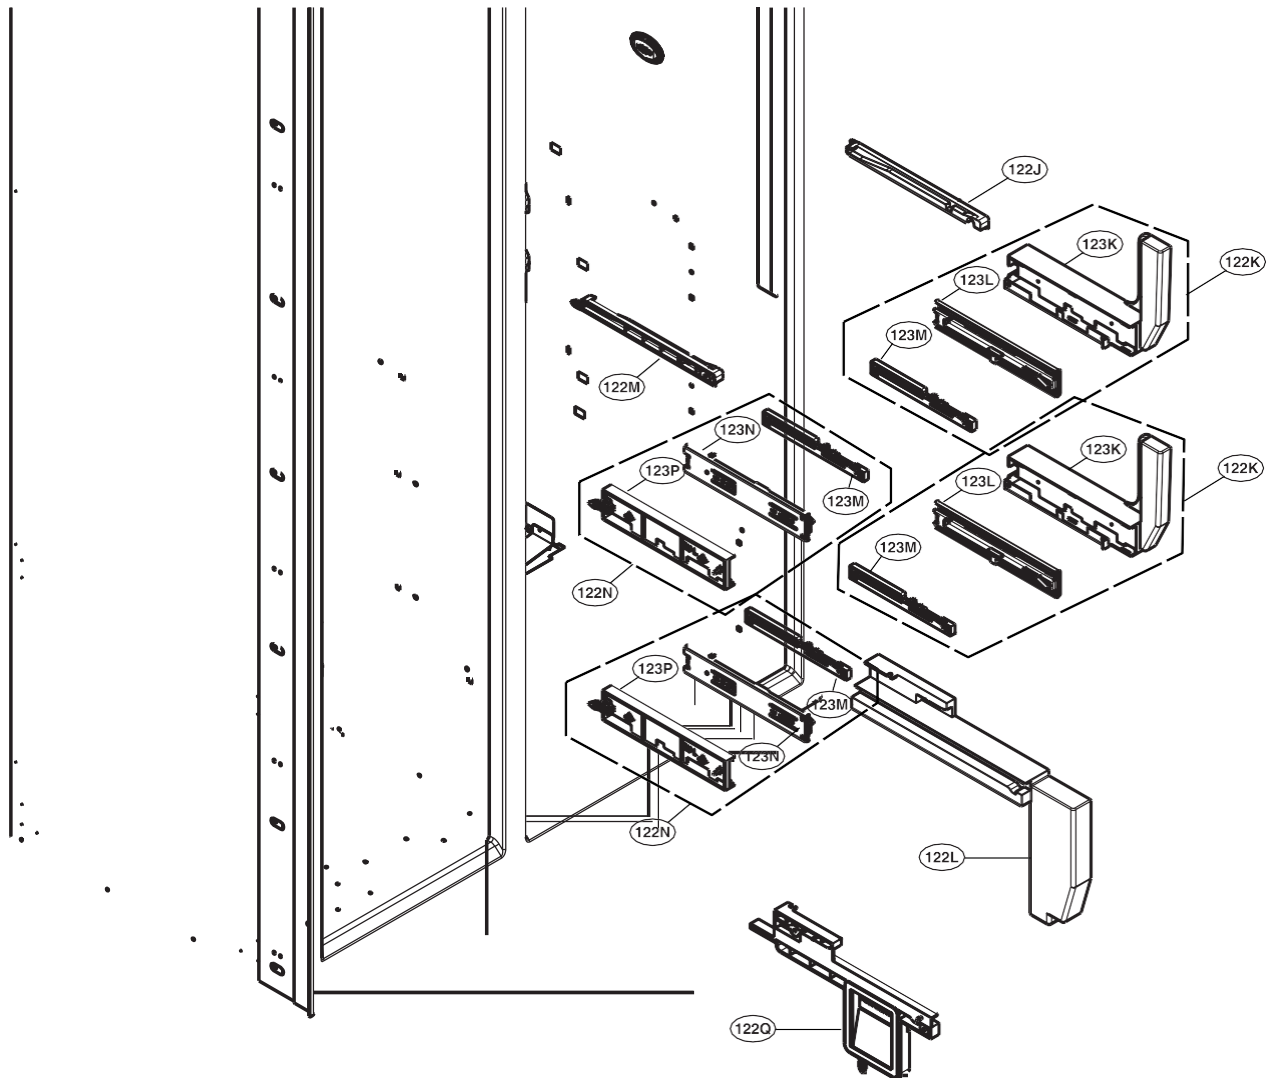

REFRIGERATOR RAIL PART

Refrigerator Rail Parts List

Reference #	Dacor Part#	Description
122J	109679	Guide,TV
122K	109680	Guide Assy,Rail
122L	109681	Guide,Rail
122M	109682	Guide,TV
122N	109683	Guide Assy,Rail
122Q	109684	Guide Assy,Rail, Left Fridge
123K	109694	Guide,Rail
123L	109695	Rail,Slide
123M	109696	Holder Assy,Bracket
123N	109697	Rail,Slide
123P	109698	Guide,Rail