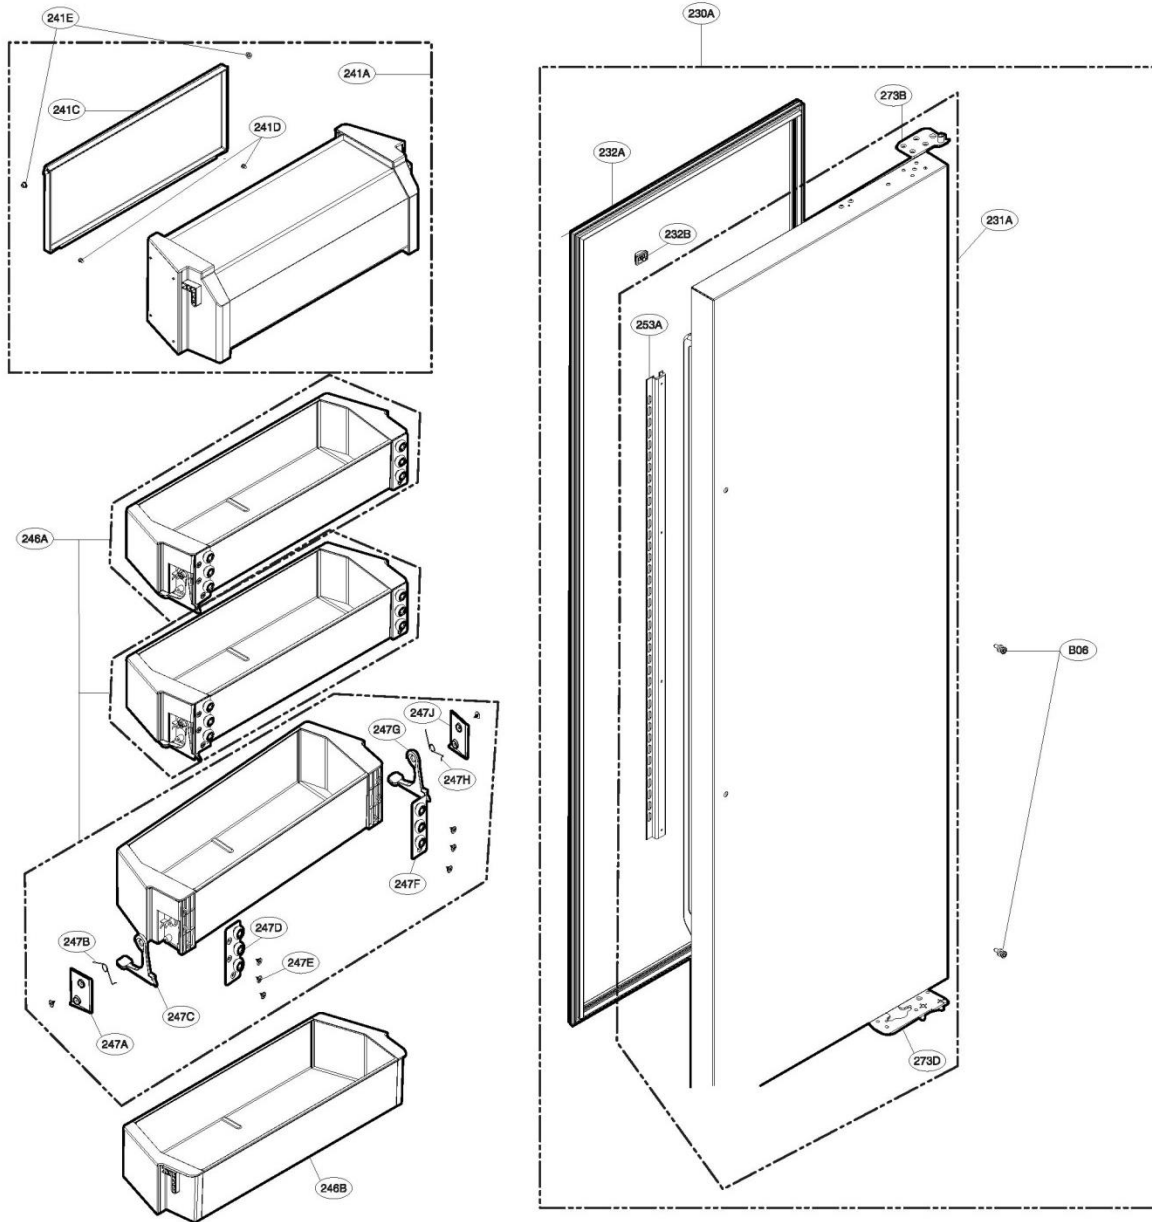

FREEZER DOOR PART

Freezer Door Parts List

Reference #	Dacor Part#	Description
200A	109736	Assy, Freezer Door
202A	109738	Gasket Assy,Door
202B	109739	Stopper,Door
210C	109740	Bin Assy,Door
269F	109763	Cover,Lead Wire, Right
269G	109764	Connector
273A	109765	Bracket,Door,Upper Freezer
273C	109767	Bracket,Door, Lower Freezer
600A	109824	Ice Maker Assy,Kit
606A	109827	Motor, AC Indoor, Ice Maker
607A	109828	Holder Assy,Bracket, Freezer Door
610A	109829	Bucket Assembly,Ice
610B	109830	Trim, Ice Assy.
611B	109831	Cover, Ice Bucket
612A	109832	Motor, AC Dispenser, Ice Maker
B06	109876	Stopper,Handle

REFRIGERATOR DOOR PART

Refrigerator Door Parts List

Reference #	Dacor Part#	Description
230A	109741	Door Assy,Refrigerator
231A	109742	Door Foam Assy,Refrigerator
232A	109743	Gasket Assy,Door
232B		
241A	109744	Bin Assy,Door (Enclosed)
241C	109745	Bin,Window
241D	109746	Cap,Rubber
241E	109747	Bushing, Bin, door bin
246A	109748	Bin Assy,Door
246B	109749	Bin Assy,Door
247A	109750	Cover,Lever
247B	109751	Spring,Lever
247C	109752	Button,Lever
247D	109753	Roller Assy
247E	109754	Screw,Customized
247F	109755	Roller Assy
247G	109756	Button,Lever
247H	109757	Spring,Lever
247J	109758	Cover,Lever
253A	109759	Rail,Slide
273B	109766	Bracket,Door, Upper Fridge
273D	109768	Bracket,Door,Lower Fridge