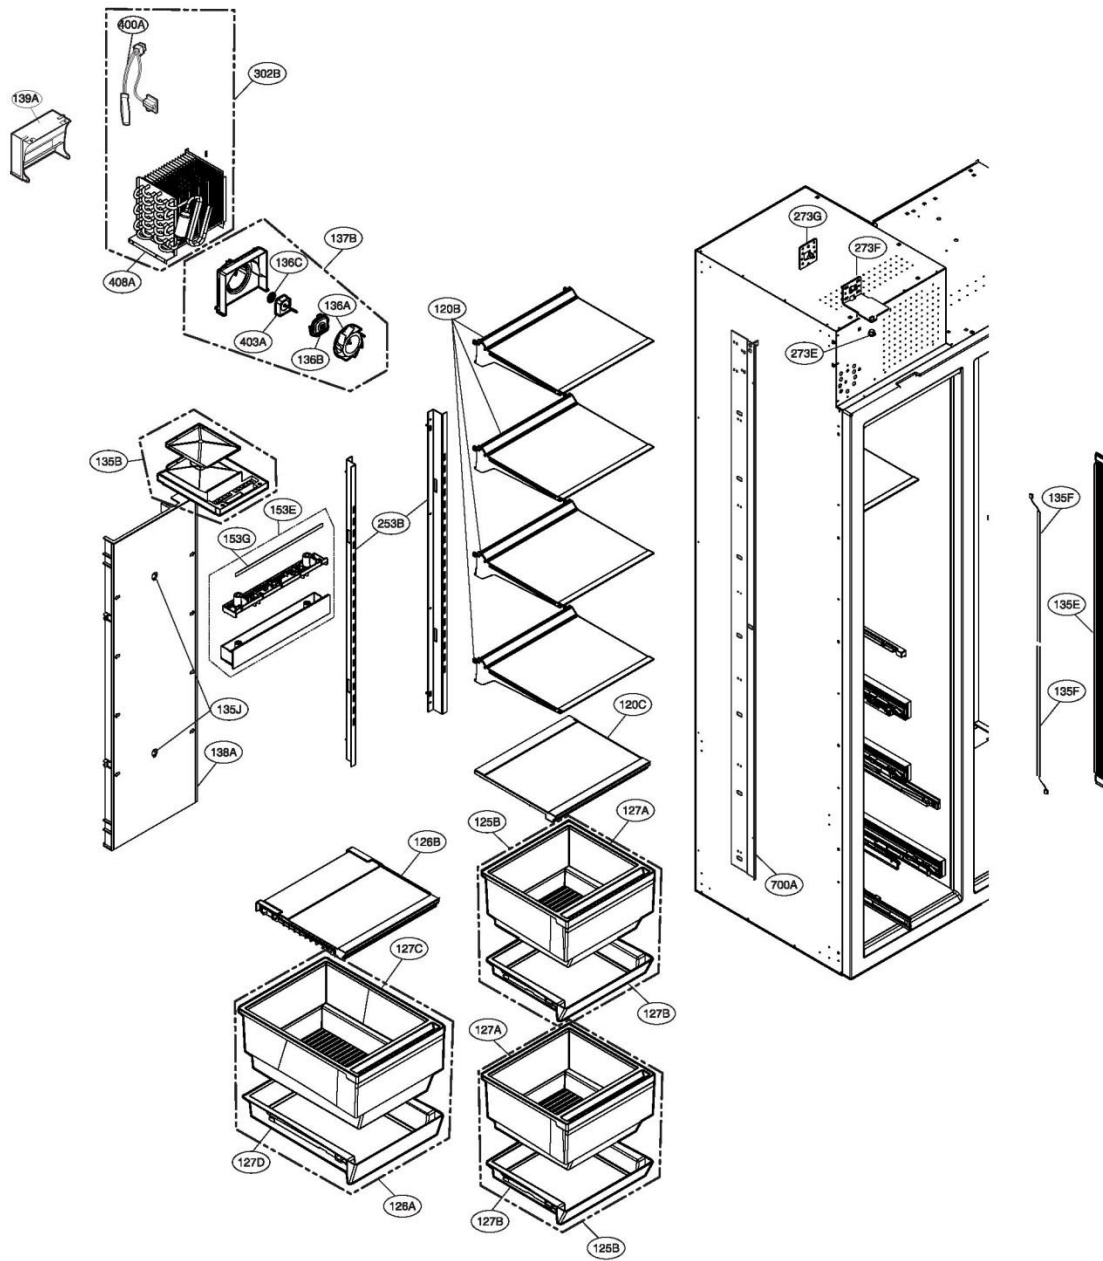

FREEZER COMPARTMENT

Freezer Compartment Parts List

Reference #	Dacor Part#	Description
120B	109669	Shelf Assy,Refrigerator
120C	109670	Cover Assy,TV
125B	109699	Tray Assy,Drawer
126A	109700	Tray Assy,Drawer
126B	109701	Cover Assy,TV, Frzr
127A	109702	Tray Assy,Drawer
127B	109703	Tray,Drawer
127C	109704	Tray Assy,Drawer
127D	109705	Tray,Drawer
135B	109709	Duct Assy,Multi
135E	109710	Cover,Lamp
135F	109711	LED Assy
135J	109712	Cap,Duct
136A	109714	Fan Assy
136B	109715	Bracket,Motor
136C	109716	Damper,Motor Support
137B	109717	Shroud Assy,Freezer
138A	109718	Duct Assy,Multi, Frzr
153E	109725	Case Assembly,Lamp
153G	109726	LED Assy, Lamp Case
253B	109760	Holder,Shelf, Freezer
273E	109769	Bushing, Hinge
273F	109770	Hinge Assy,Upper Freezer
273G	109771	Bracket,Hinge, Upper Freezer
302B	109792	Evaporator Assy, Freezer
400A	109808	Controller Assy, Freezer
403A	109813	Motor,DC, Freezer
408A	109817	Heater,Sheath, Freezer
700A	109862	Trim, Freezer Side