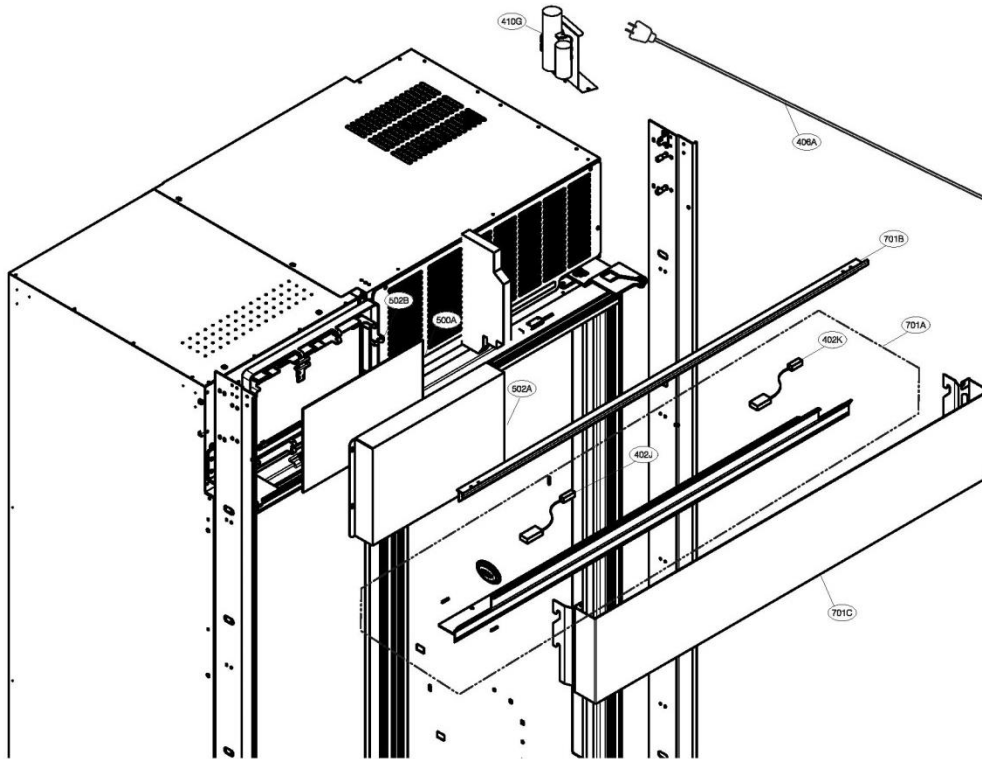

TOP PART

Top Part Parts List

Reference #	Dacor Part#	Description
402J	109811	Switch,Magnet, Left
402K	109812	Switch,Magnet, Right
410G	109819	Holder Assy,Bracket
500A	109820	PCB Assy,Main
502A	109822	Cover Assy,PCB
502B	109823	Case,PCB
701A	109864	Trim Upper Cabinet
701B	109865	Trim, Case
701C	109866	Cover, Upper Front