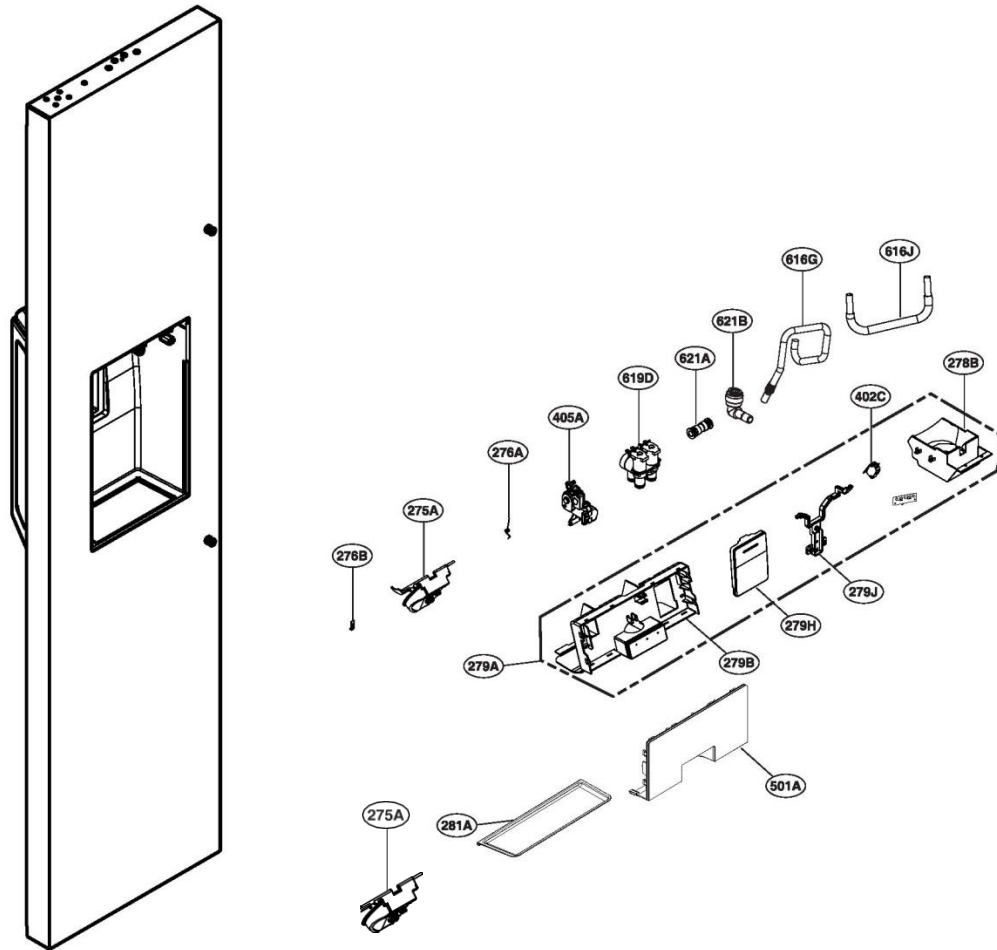

LOWER PART

Lower Part Parts List

Reference #	Dacor Part#	Description
103A	109667	Leg,Adjust
105B	109668	Cover,Lower
273K	109774	Hinge Assy,Lower Left
273L	109775	Hinge Assy,Lower Right
273M	109776	Hinge Assy,Lower Left
273N	109777	Hinge Assembly,Lower Right
273P	109778	Cam,Hinge
273Q	109779	Cam,Hinge
621C	109842	Connector,Tube, Lower
621D	109843	Connector,Tube, Lower
627A	109851	Holder,Pipe, Lower
627B	109852	Holder,Drier, Lower
627J	109853	Gasket,Foam, Lower
702A	109867	Tray Assy,Drip
703A	109868	Roller, Left Assy.
703B	109869	Roller, Right Assy.
704A	109870	Pan, Drain
705A	109871	Cover,Lock
705B	109872	Guide,Rail
705C	109873	Cover,Lock
706A	109874	Supporter,Housing
706B	109875	Supporter,Housing

MECHANICAL COMPARTMENT

Mechanical Compartment Parts List

Reference #	Dacor Part#	Description
300A	109789	Compressor,Set Assy
301A	109790	Condenser Assy,Wire
302A	109791	Guide,Fan
303C	109794	Overload Protect
304A	109795	Cover,PTC
306A	109796	Damper,Compressor
307A	109717	Stopper,Compressor
308B	109798	Guide,Fan
309A	109799	Fan Assy
310A	109800	Pipe,Joint
310B	109801	Pipe,Compressor Sealing
313A	109803	Cover Assy,Machinery(Rear)
317A	109804	Drier Assy
318A	109805	Guide,Air
319A	109806	Guide,Air
403B	109814	Motor,DC, Fan
619B	109837	Valve Assy,Gas

DYF42SBSIWS

DISPENSER PART

Dispenser Parts List

Reference #	Dacor Part#	Description
275A	109780	Cap Assy,Duct
276A	109781	Spring,Lever
276B	109782	Holder,Lever
279B	109785	Frame,Funnel
279H	109786	Button Assy
279J	109787	Lever,Dispenser
281A	109788	Tray, Dispenser
402C	109810	Switch,Micro
405A	109815	Motor,DC, Dispenser
501A	109821	Cover Assy,Display
616G	109834	Tube Assy,Inject, Dispenser
616J	109835	Tube Assy,Inject, Dispenser
619D	109839	Valve,Water, Dispenser
621A	109840	Connector,Tube, Dispenser
621B	109841	Connector,Tube, Dispenser