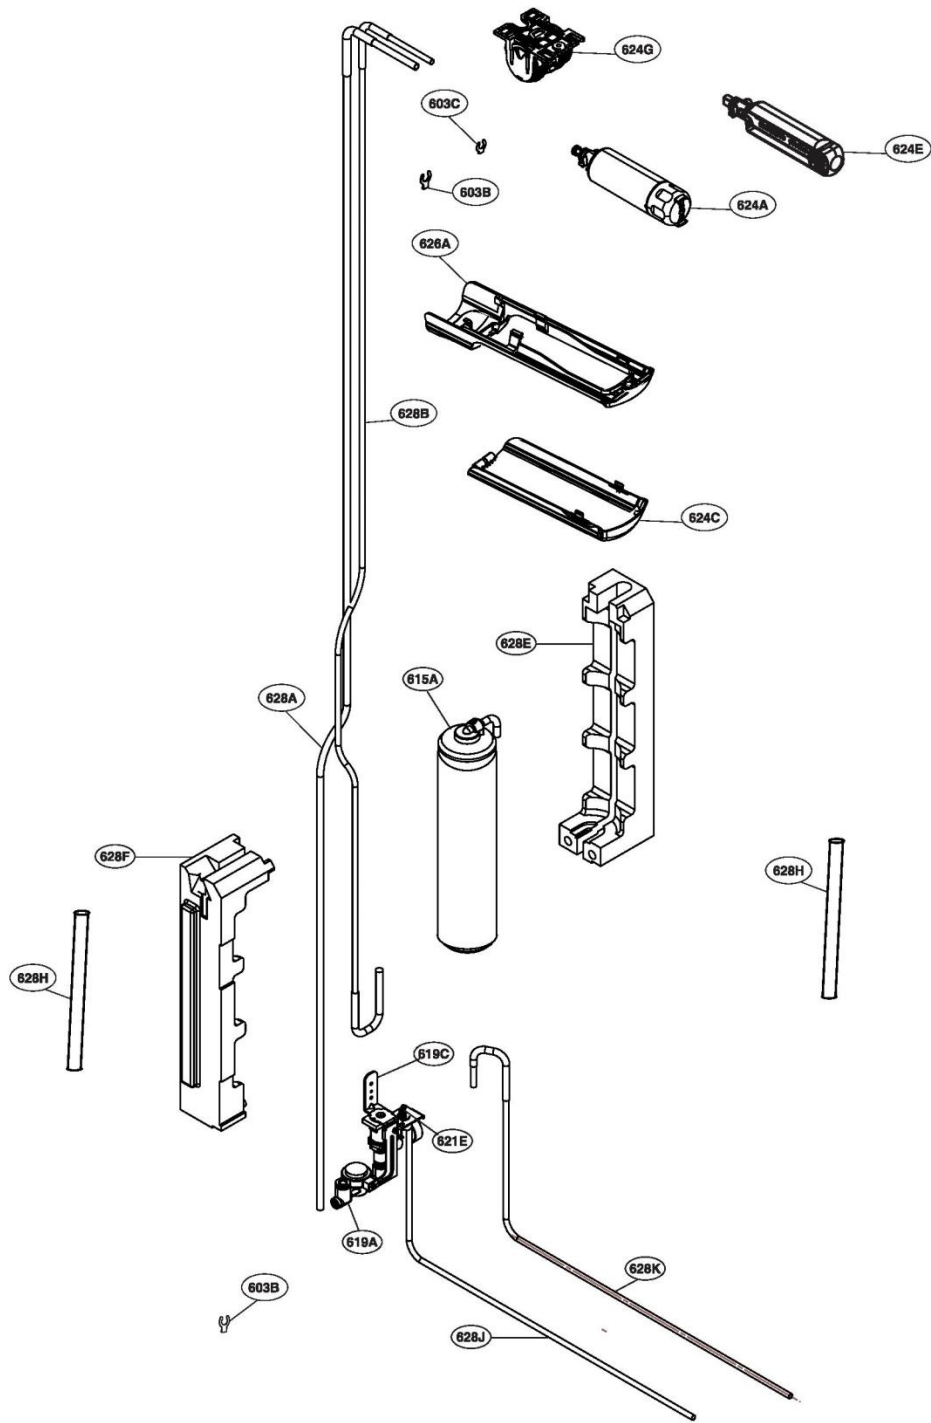

FREEZER RAIL PART

Freezer Rail Parts List

Reference #	Dacor Part#	Description
122A	109671	Guide,Rail, Rt. Freezer
122B	109672	Guide Assy,Rail
122C	109673	Guide,Rail
122D	109674	Guide Assy,Rail
122E	109675	Guide,Rail
122F	109676	Guide Assy,Rail
122G	109677	Guide,Rail
122H	109678	Guide Assy,Rail
123A	109685	Guide,Rail
123B	109686	Rail,Slide
123C	109687	Holder Assy,Bracket
123D	109688	Guide,Rail
123E	#N/A	Rail,Slide
123F	109690	Rail,Slide
123G	109691	Guide,Rail
123H	109692	Rail,Slide
123J	109693	Guide,Rail

REFRIGERATOR RAIL PART

Refrigerator Rail Parts List

Reference #	Dacor Part#	Description
122J	109679	Guide,TV
122K	109680	Guide Assy,Rail
122L	109681	Guide,Rail
122M	109682	Guide,TV
122N	109683	Guide Assy,Rail
122Q	109684	Guide Assy,Rail, Left Fridge
123K	109694	Guide,Rail
123L	109695	Rail,Slide
123M	109696	Holder Assy,Bracket
123N	109697	Rail,Slide
123P	109698	Guide,Rail

DYF4SBIWS

REFRIGERATOR RAIL PART

Refrigerator Rail Parts List

Reference #	Dacor Part#	Description
603B	109825	Holder,Bracket
603C	109826	Clip
615A	109833	Tank,Water
619A	109836	Valve Assy,Water
619C	109838	Bracket,Valve
621E	109844	Connector Assy, Water Valve
624A	109846	Filter Assy,Water
624C	109847	Cover,Filter
624E	109848	Cap Assy,Head
624G	109849	Filter,Head
626A	109850	Cover,Filter
628A	109854	Tube Assy,Inject, Water Line
628B	109855	Tube Assy,Inject, Water Line
628E	109856	Insulation,Pipe
628F	109857	Insulation,Pipe
628H	109858	Gasket,Foam
628J	109859	Tube Assy,Inject, Left
628K	109860	Tube Assy,Inject, Right
--	EDR3RXD1	Water Filter
--	242294402	Filter Plug