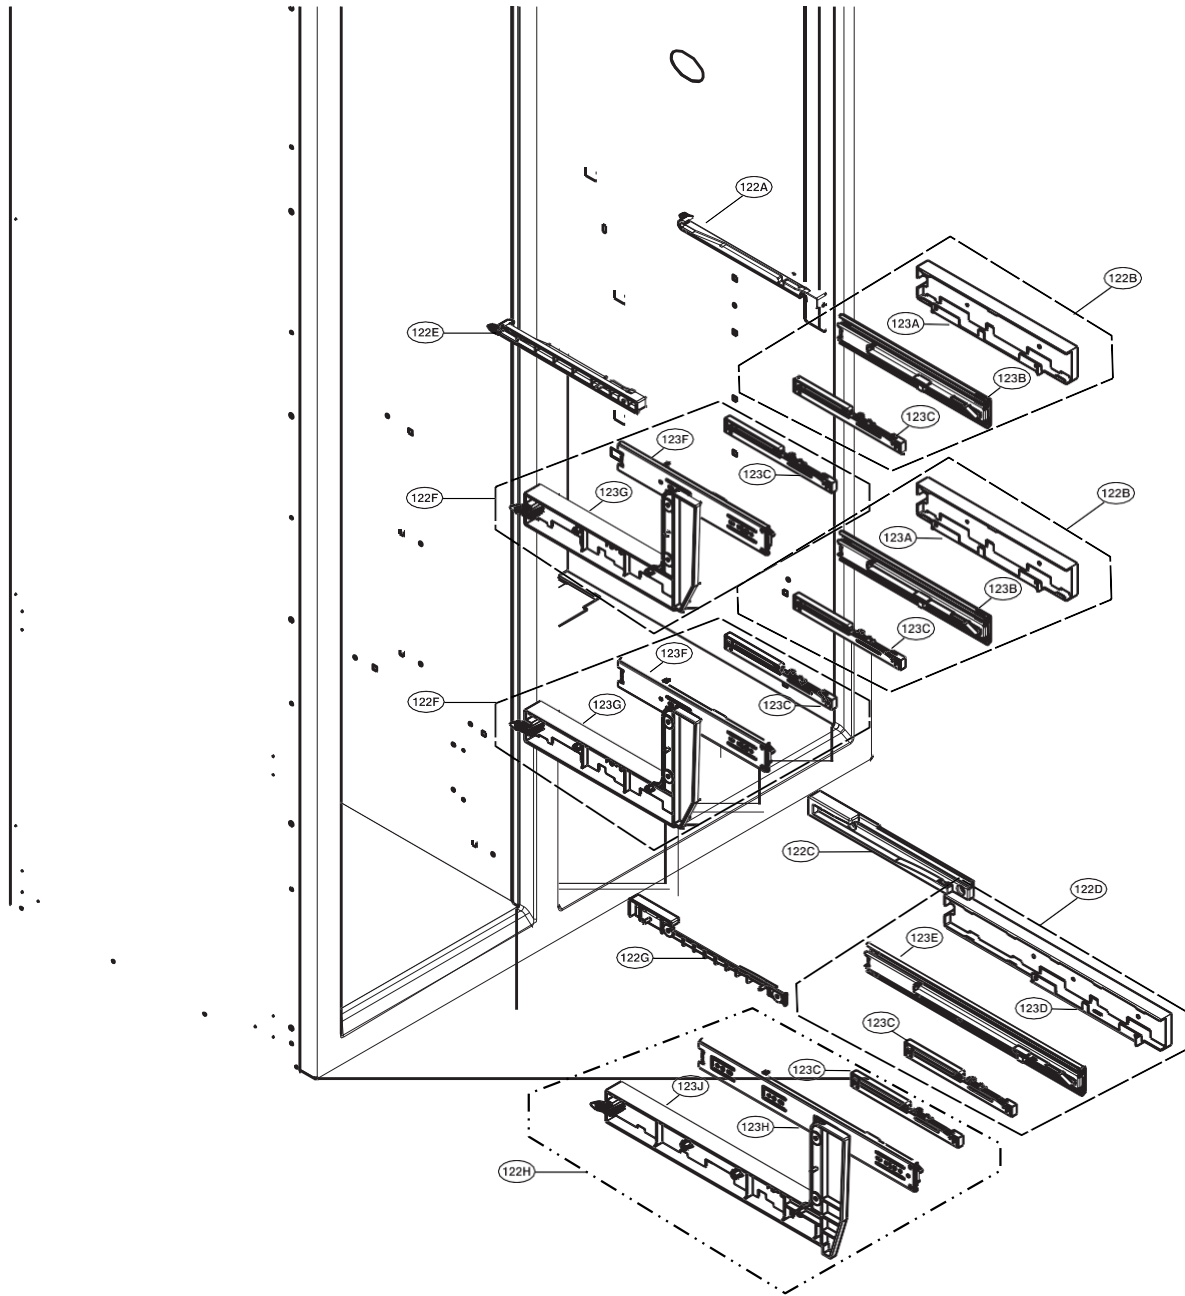

FREEZER RAIL PART

Freezer Rail Parts List

Reference #	Dacor Part#	Description
122A	109671	Guide,Rail, Rt. Freezer
122B	109672	Guide Assy,Rail
122C	109673	Guide,Rail
122D	109674	Guide Assy,Rail
122E	109675	Guide,Rail
122F	109676	Guide Assy,Rail
122G	109677	Guide,Rail
122H	109678	Guide Assy,Rail
123A	109685	Guide,Rail
123B	109686	Rail,Slide
123C	109687	Holder Assy,Bracket
123D	109688	Guide,Rail
123E	#N/A	Rail,Slide
123F	109690	Rail,Slide
123G	109691	Guide,Rail
123H	109692	Rail,Slide
123J	109693	Guide,Rail