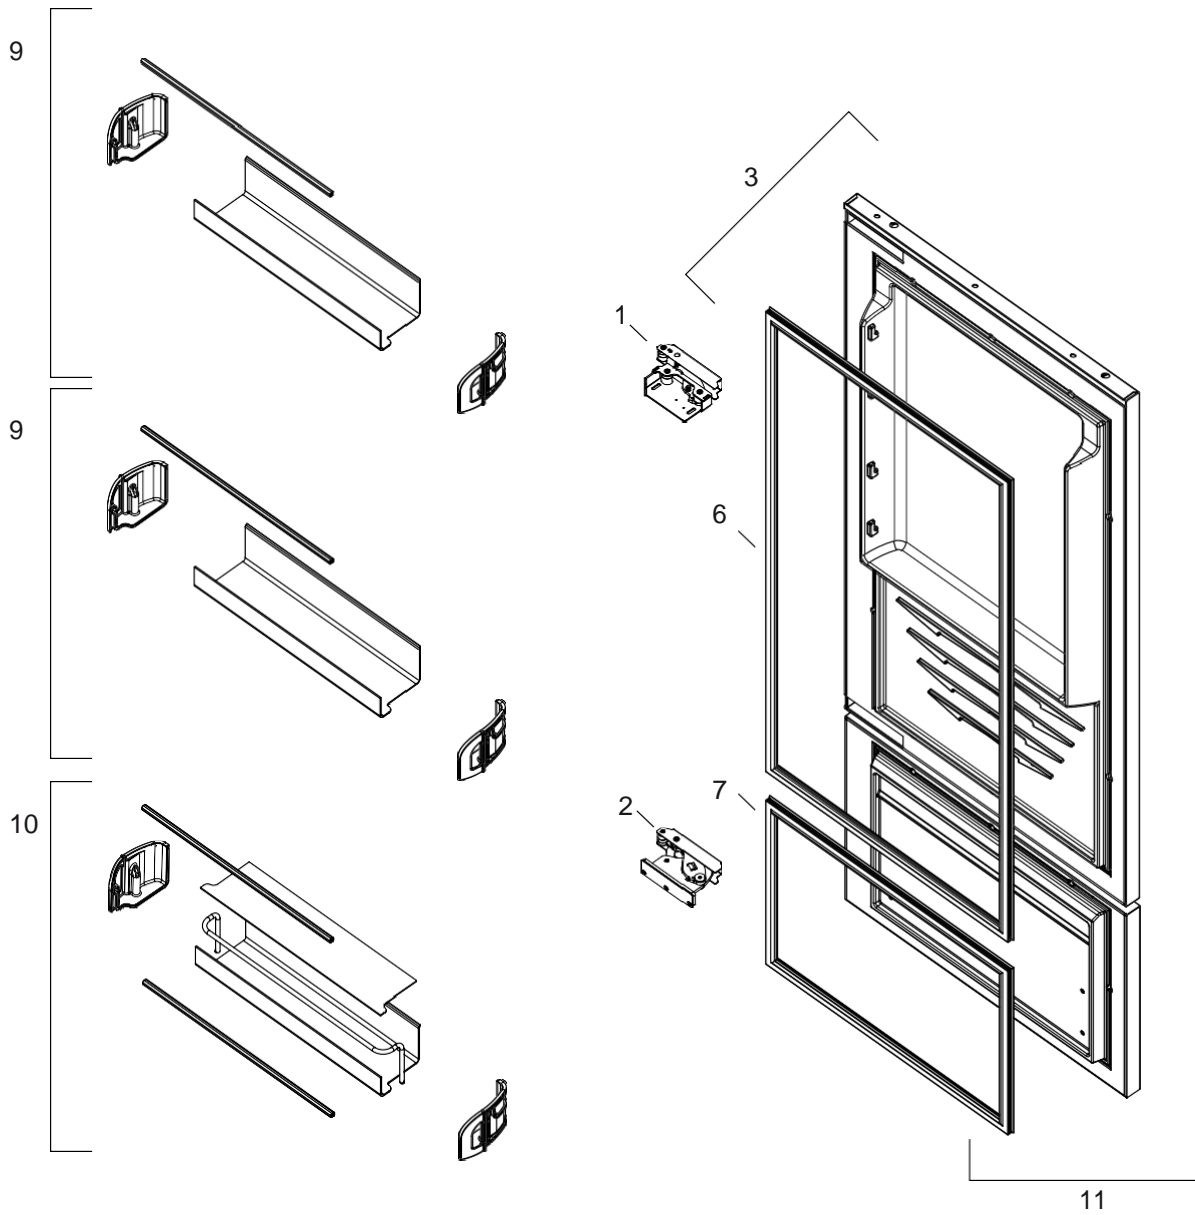

Fridge Freezer Model
DYF36BFBPR - DYF36BFBPL

DYF36BFBP

DYF36BFBPR / DYF36BFBPL - Cabinet Parts (view 1)

110TSTU01

Cabinet Parts List

REFERENCE #	DACOR PART #	DESCRIPTION
1	108994	Glass Shelf – full size OT S899
4	108995	Separator glass – shelf S899 OT
5	108996	Ceiling glass complete S899
8	108997	Low temperature drawer, small S899
9	108998	Low temperature drawer, large S899
10	108933	Plastic Ice tray
11	108999	TriMode drawer (top) S899
12	109000	TriMode drawer (bottom) S899
13	109020	Front ventilation grille S899
17	108937	Sliding Guide for low temperature drawer, small/large R
17	108938	Sliding Guide for low temperature drawer, small/large L
18	108939	Sliding Guide for Trimode drawer (lower) L
18	108940	Sliding Guide for Trimode drawer (upper) L
18	108941	Sliding Guide for Trimode drawer (lower) R
18	108942	Sliding Guide for Trimode drawer (upper) R
19	108943	Adjustable foot
20	108944	Front wheel, complete
21	108945	Rear wheel, complete
22	108946	Upper conveyor S OT
23	108947	Lower conveyor S OT
37	108948	Anodized aluminium joining strip cover
38	108949	Aluminium joining strip
39	109002	INT top piece 84 inch

DYF36BFBP

DYF36BFBPR / DYF36BFBPL - Door Parts (view 2)

2S1TST00

Door Parts List

REFERENCE #	DACOR PART #	DESCRIPTION
1	108951	Dorr hinge, upper RH
1	108952	Dorr hinge, upper LH
2	108953	Dorr hinge, lower RH
2	108954	Dorr hinge, lower LH
3	109021	Door with magnetic gasket - without shelves INT 899 RH
3	109022	Door with magnetic gasket - without shelves INT 899 LH
6	109007	Magnetic gasket door 899
7	109008	Magnetic gasket large basket 899
9	112329	Door bins
10	108931	Door bin, bottles
11	109023	Large basket front with magnetic gasket INT 899 RH
11	109024	Large basket front with magnetic gasket INT 899 LH