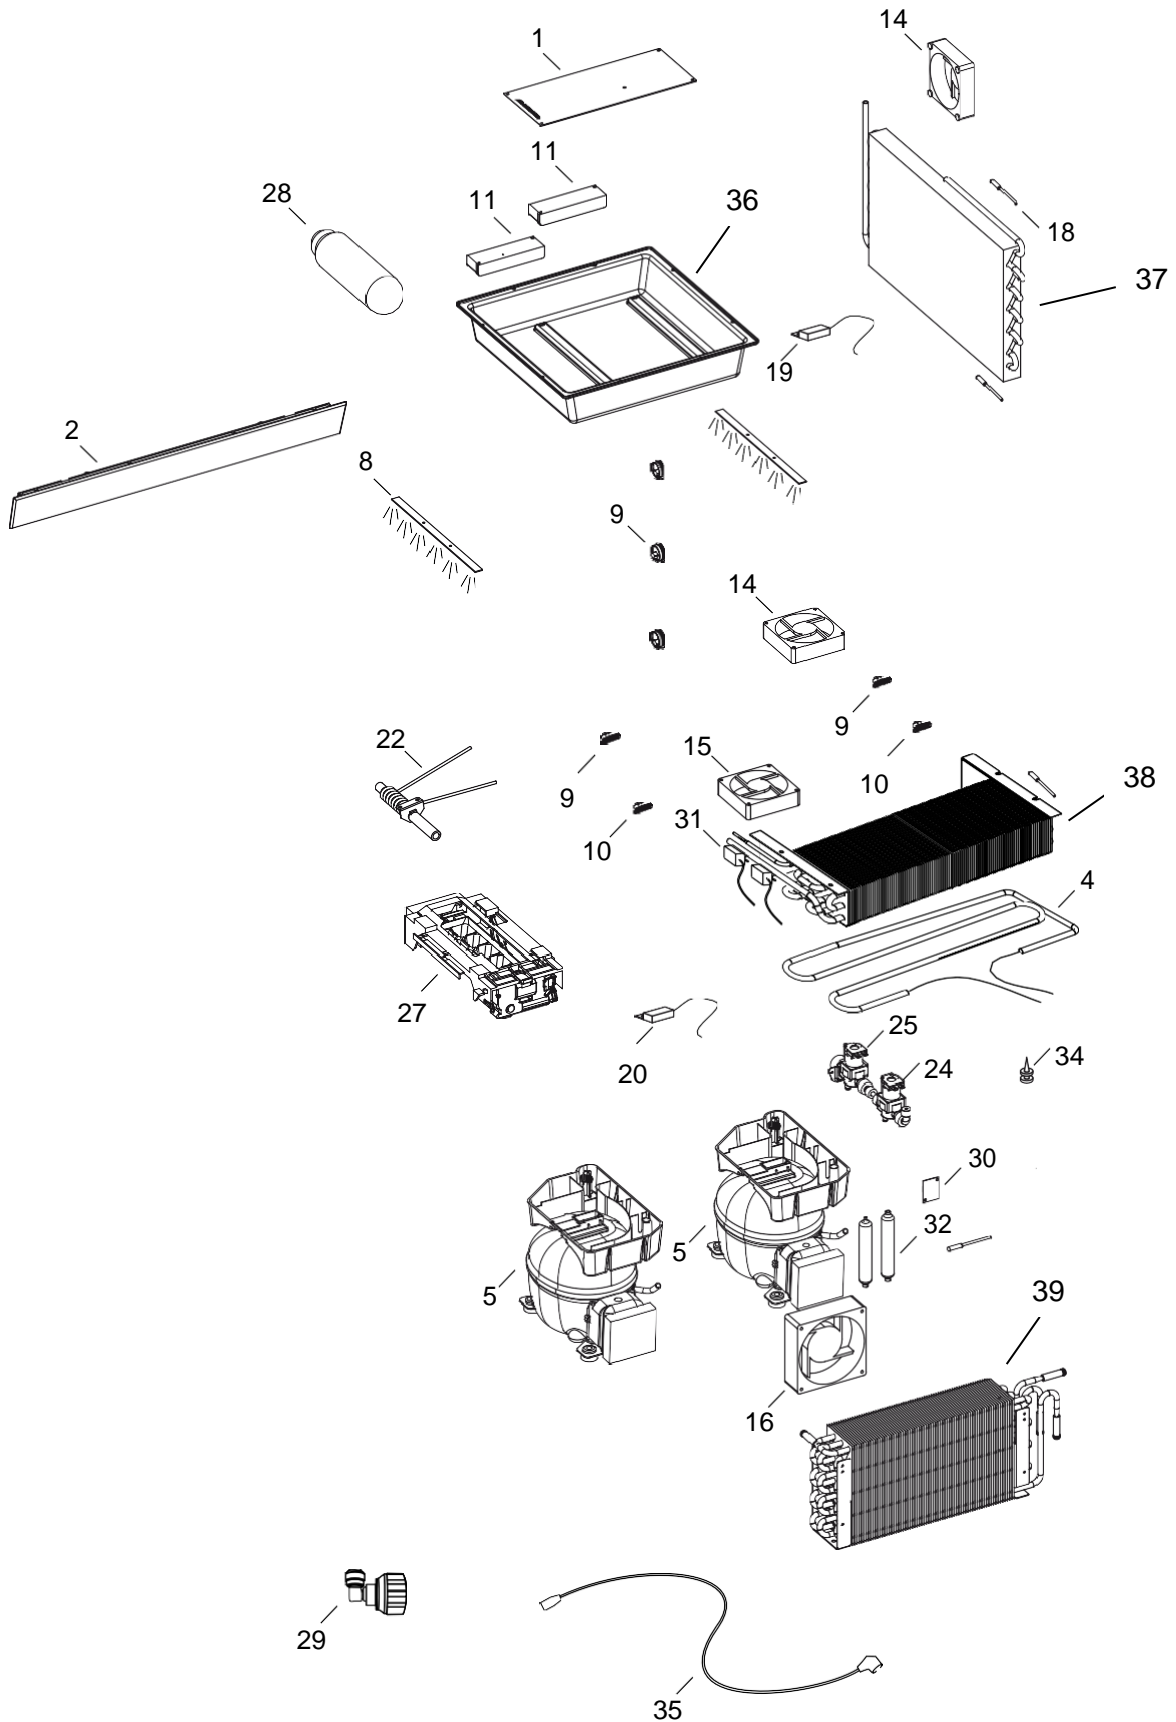

DYF36BFBP

DYF36BFBPR / DYF36BFBPL - Functional Parts (view 3)

3K0TST00 UL

Functional Parts List

REFERENCE #	DACOR PART #	DESCRIPTION
1	108967	Main electronic board - Fridge, 2 zones
2	109013	User interface, main complete, glass front 899
4		Defrost heater
5	108970	Compressor, Refrigerator VEMY3H with inverter
5	108971	Compressor, Refrigerator VEMY5H with inverter
8	108972	LED Light strip, 3 LED
9	108973	LED complete, for steel plate - brill
10	108974	LED complete, for plastic - brill
11	108975	LED power supply, 3 LED
11	108976	LED power supply, 15 LED
14	108977	Fan unit air circulation, upper
15	108978	Fan unit, freezer circulator
16	108979	Condenser cooling fan
18	108980	NTC temperature probe
19	108981	Electromechanical switch fridge
20	108982	Electromechanical switch freezer
22	108983	Anti-Ice Heater for IceMaker
24	108984	Solenoid Valve, Water Fill
25	108985	Solenoid Valve, Water Fill (safety)
27	108986	Ice Maker Sankyo
28	ABFF2	Water Filter
29	108988	Water Fill Hose
30	108989	Buzzer
31	108990	Temperature limiter, freezer defrost
32	108991	Dehydrator filter
34	108992	Fan Fixing Rubber Plug (all Fans) 12 pcs
35	108993	Main cable
36	112231	Cover board w/LED
37	112233	Upper Evaporator
38	109972	Lower Evaporator
39	112232	Condenser