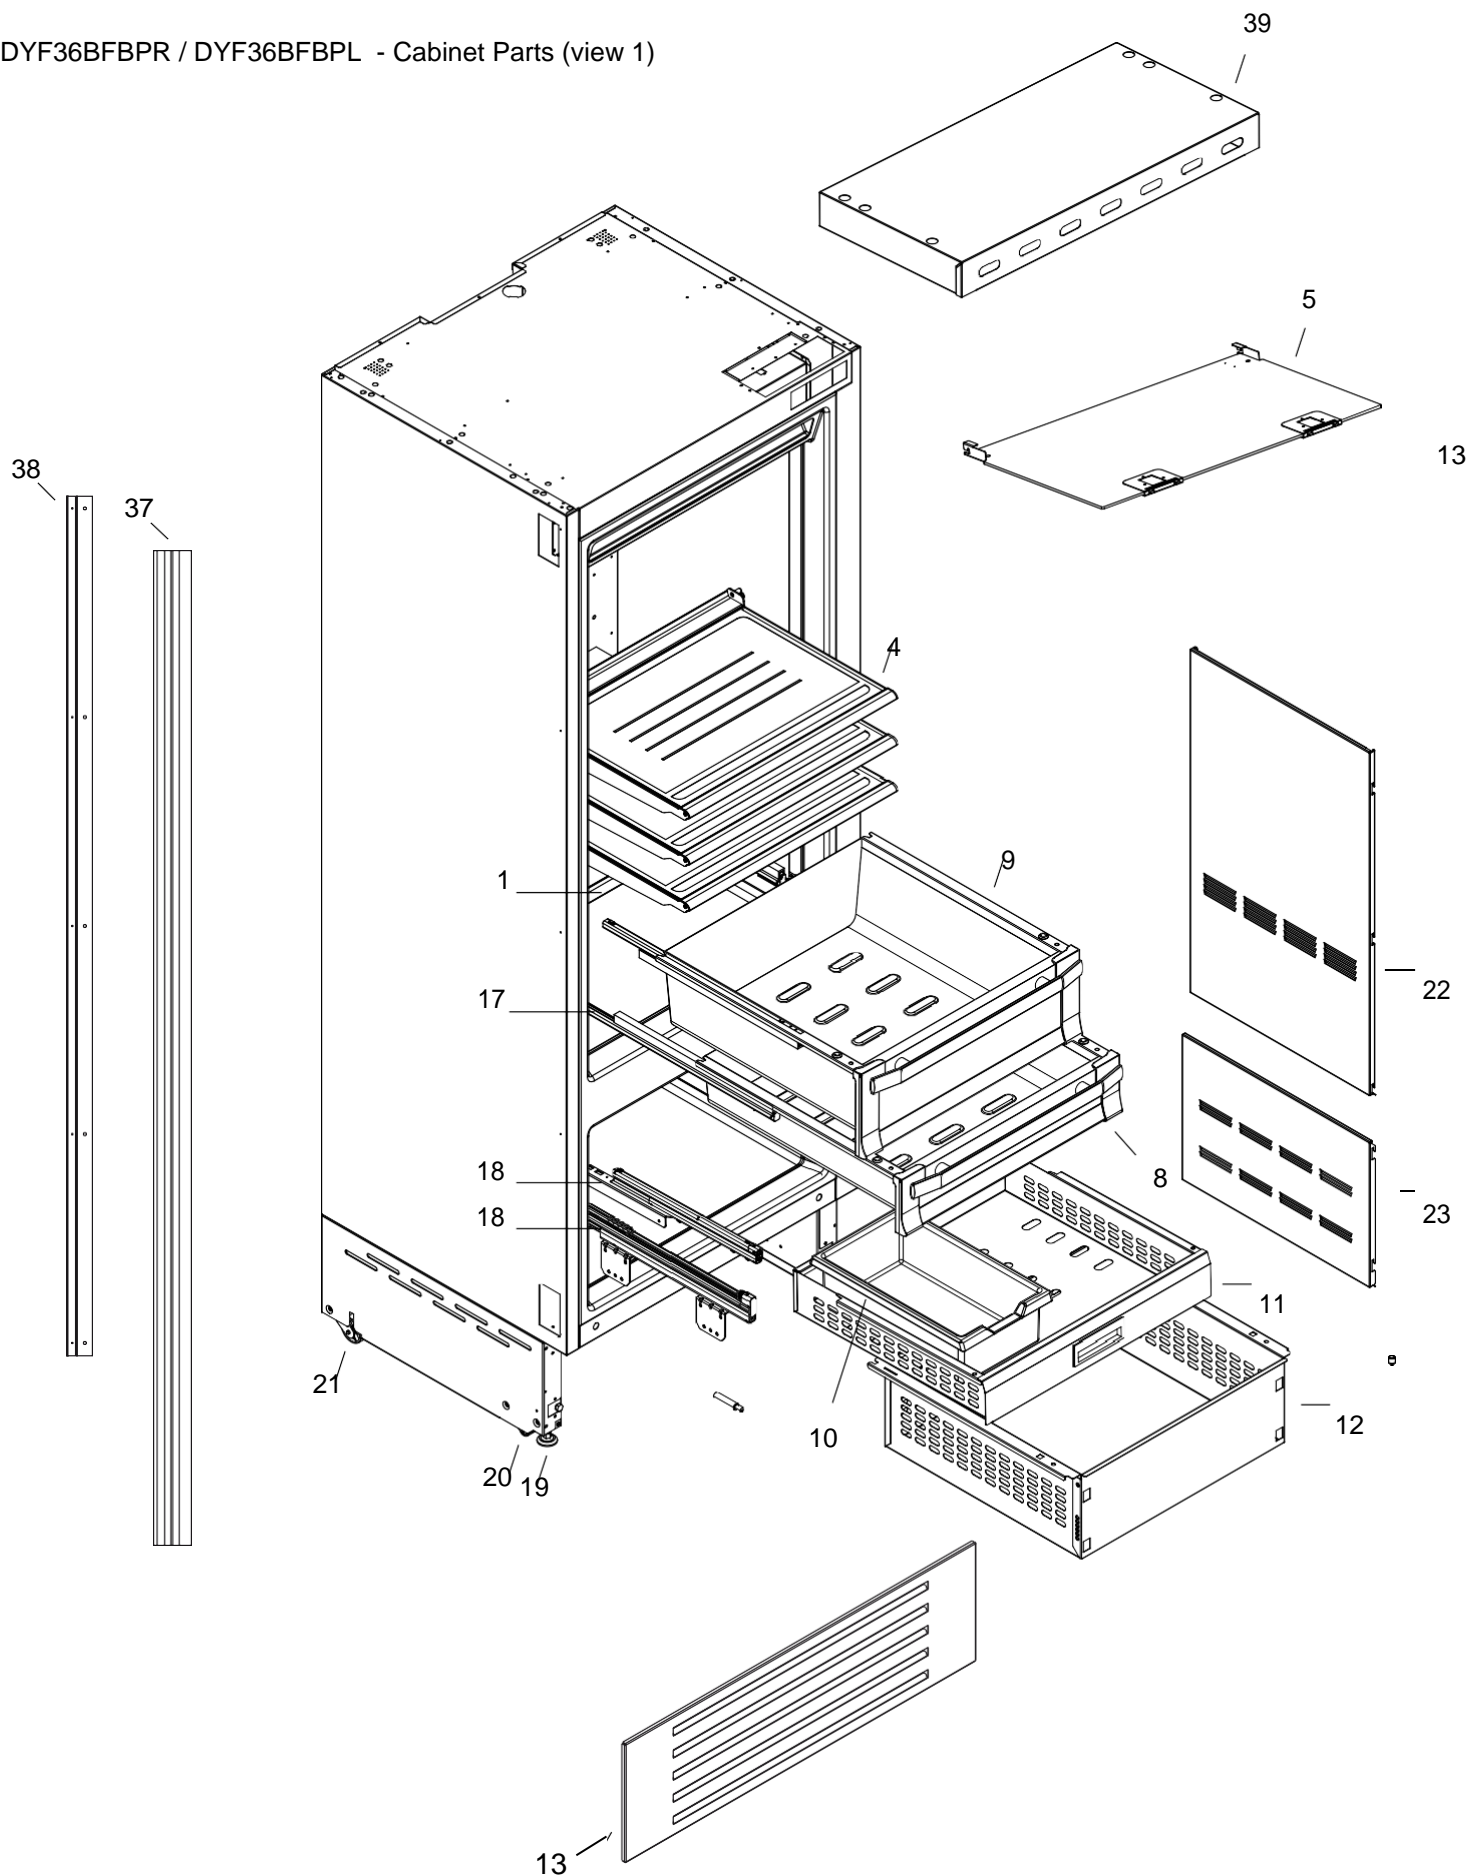

Fridge Freezer Model
DYF36BFBPR - DYF36BFBPL

DYF36BFBP

DYF36BFBPR / DYF36BFBPL - Cabinet Parts (view 1)

110TSTU01

Cabinet Parts List

REFERENCE #	DACOR PART #	DESCRIPTION
1	108994	Glass Shelf – full size OT S899
4	108995	Separator glass – shelf S899 OT
5	108996	Ceiling glass complete S899
8	108997	Low temperature drawer, small S899
9	108998	Low temperature drawer, large S899
10	108933	Plastic Ice tray
11	108999	TriMode drawer (top) S899
12	109000	TriMode drawer (bottom) S899
13	109020	Front ventilation grille S899
17	108937	Sliding Guide for low temperature drawer, small/large R
17	108938	Sliding Guide for low temperature drawer, small/large L
18	108939	Sliding Guide for Trimode drawer (lower) L
18	108940	Sliding Guide for Trimode drawer (upper) L
18	108941	Sliding Guide for Trimode drawer (lower) R
18	108942	Sliding Guide for Trimode drawer (upper) R
19	108943	Adjustable foot
20	108944	Front wheel, complete
21	108945	Rear wheel, complete
22	108946	Upper conveyor S OT
23	108947	Lower conveyor S OT
37	108948	Anodized aluminium joining strip cover
38	108949	Aluminium joining strip
39	109002	INT top piece 84 inch

DYF36BFBP

DYF36BFBPR / DYF36BFBPL - Door Parts (view 2)

2S1TST00

Door Parts List

REFERENCE #	DACOR PART #	DESCRIPTION
1	108951	Dorr hinge, upper RH
1	108952	Dorr hinge, upper LH
2	108953	Dorr hinge, lower RH
2	108954	Dorr hinge, lower LH
3	109021	Door with magnetic gasket - without shelves INT 899 RH
3	109022	Door with magnetic gasket - without shelves INT 899 LH
6	109007	Magnetic gasket door 899
7	109008	Magnetic gasket large basket 899
9	112329	Door bins
10	108931	Door bin, bottles
11	109023	Large basket front with magnetic gasket INT 899 RH
11	109024	Large basket front with magnetic gasket INT 899 LH