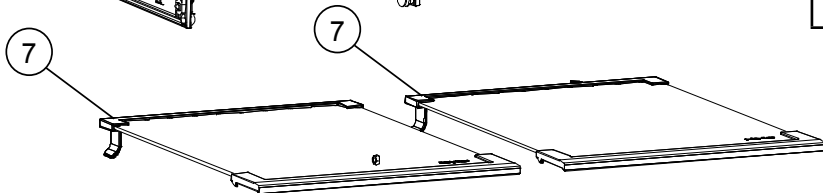

Item	Part #	Description
6	4911750100	RAIL ASSY, CENTER
7	4908100100	CRISPER TOP COVER (includes center rail)
8	4911501300	CRISPER DRAWER
9	4910550100	SUPPORT

DTF364SIWS Freezer Drawers/Shelves

Item	Part #	Description
1	4911512500	TOP DRAWER ASSY, FREEZER
2	4911550200	RAIL ASSY, RIGHT, FREEZER
3	4911550100	RAIL ASSY, LEFT, FREEZER
4	4911560200	RAIL ASSY, LOWER RIGHT, FR
5	4911560100	RAIL ASSY, LOWER LEFT, FR
6	4911520100	MIDDLE DRAWER ASSY, FREEZER
7	4906950100	GLASS COVER, MIDDLE DRAWER, FREEZER
8	4906960100	GLASS COVER, BOTTOM DRAWER, FREEZER
9	4911530100	BOTTOM DRAWER ASSY, FREEZER