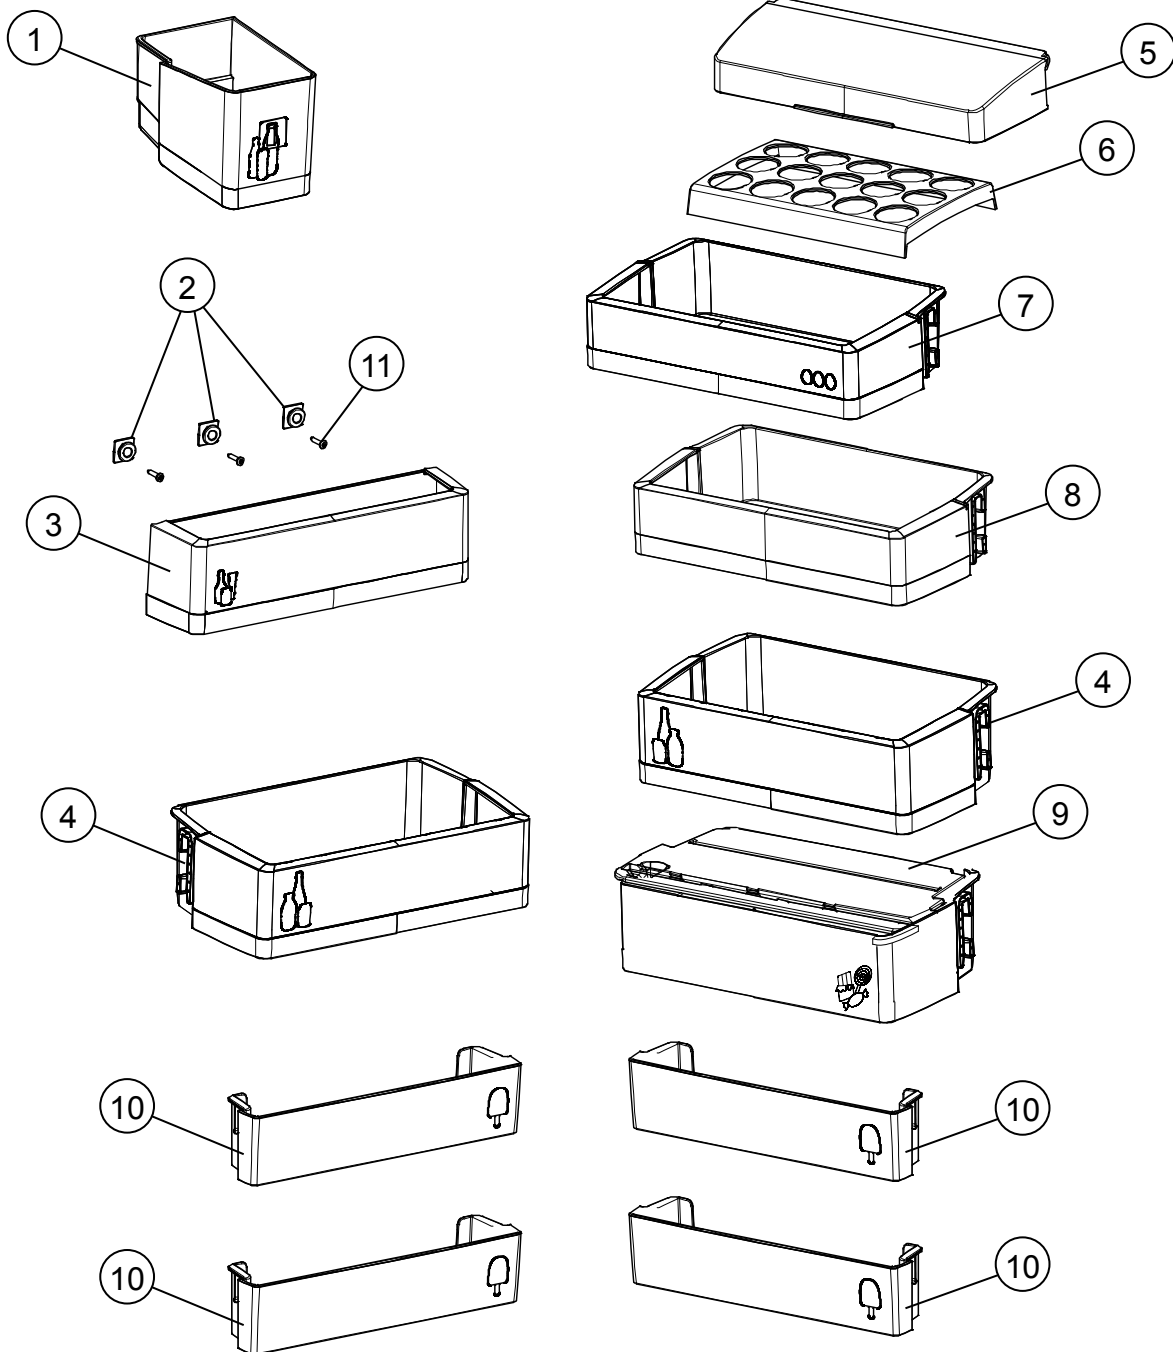

DTF364SIWS Door Storage

Item	Part #	Description
1	4911571300	TOP LEFT SHELF, REFRIGERATOR
2	4869500100	SUPPORT
3	4911581300	MIDDLE LFT DOOR SHELF, REFRIG
4	4950260100	LOWER LEFT SHELF, REFRIGERATOR
5	4895120100	COVER, EGG SHELF
6	5706950200	EGG TRAY

Item	Part #	Description
7	5702430100	EGG DRAWER
8	5702430100	MIDDLE RT DOOR SHELF, REFRIG
9	4896230100	ROTATING DOOR SHELF
10	4897230100	FREEZER DOOR SHELF
11	TBD	SCREW, SUPPORT