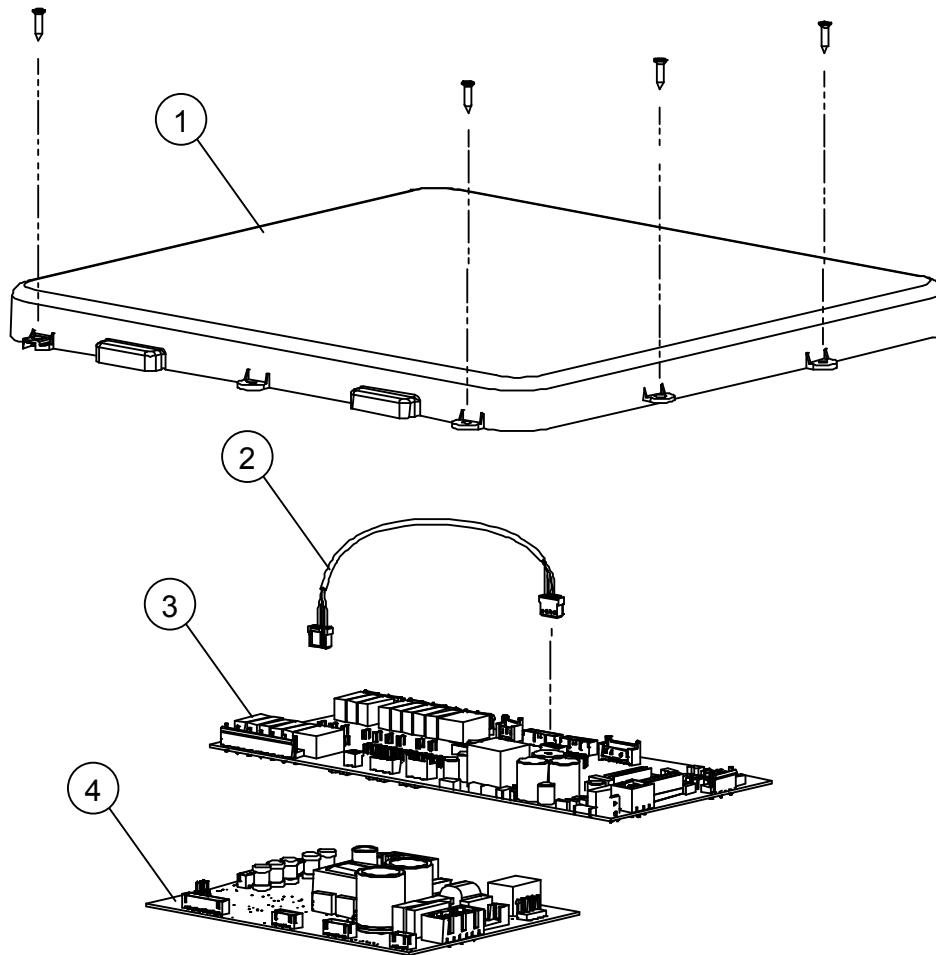

DTF364SIWS System Electronics

Item	Part #	Description
1	4397110500	COVER, PCB
2	4922670300	CABLE ASSY
3	4390002900	CONTROL BOARD ASSY
4	4918670400	ELECTRONIC CONTROL BOARD