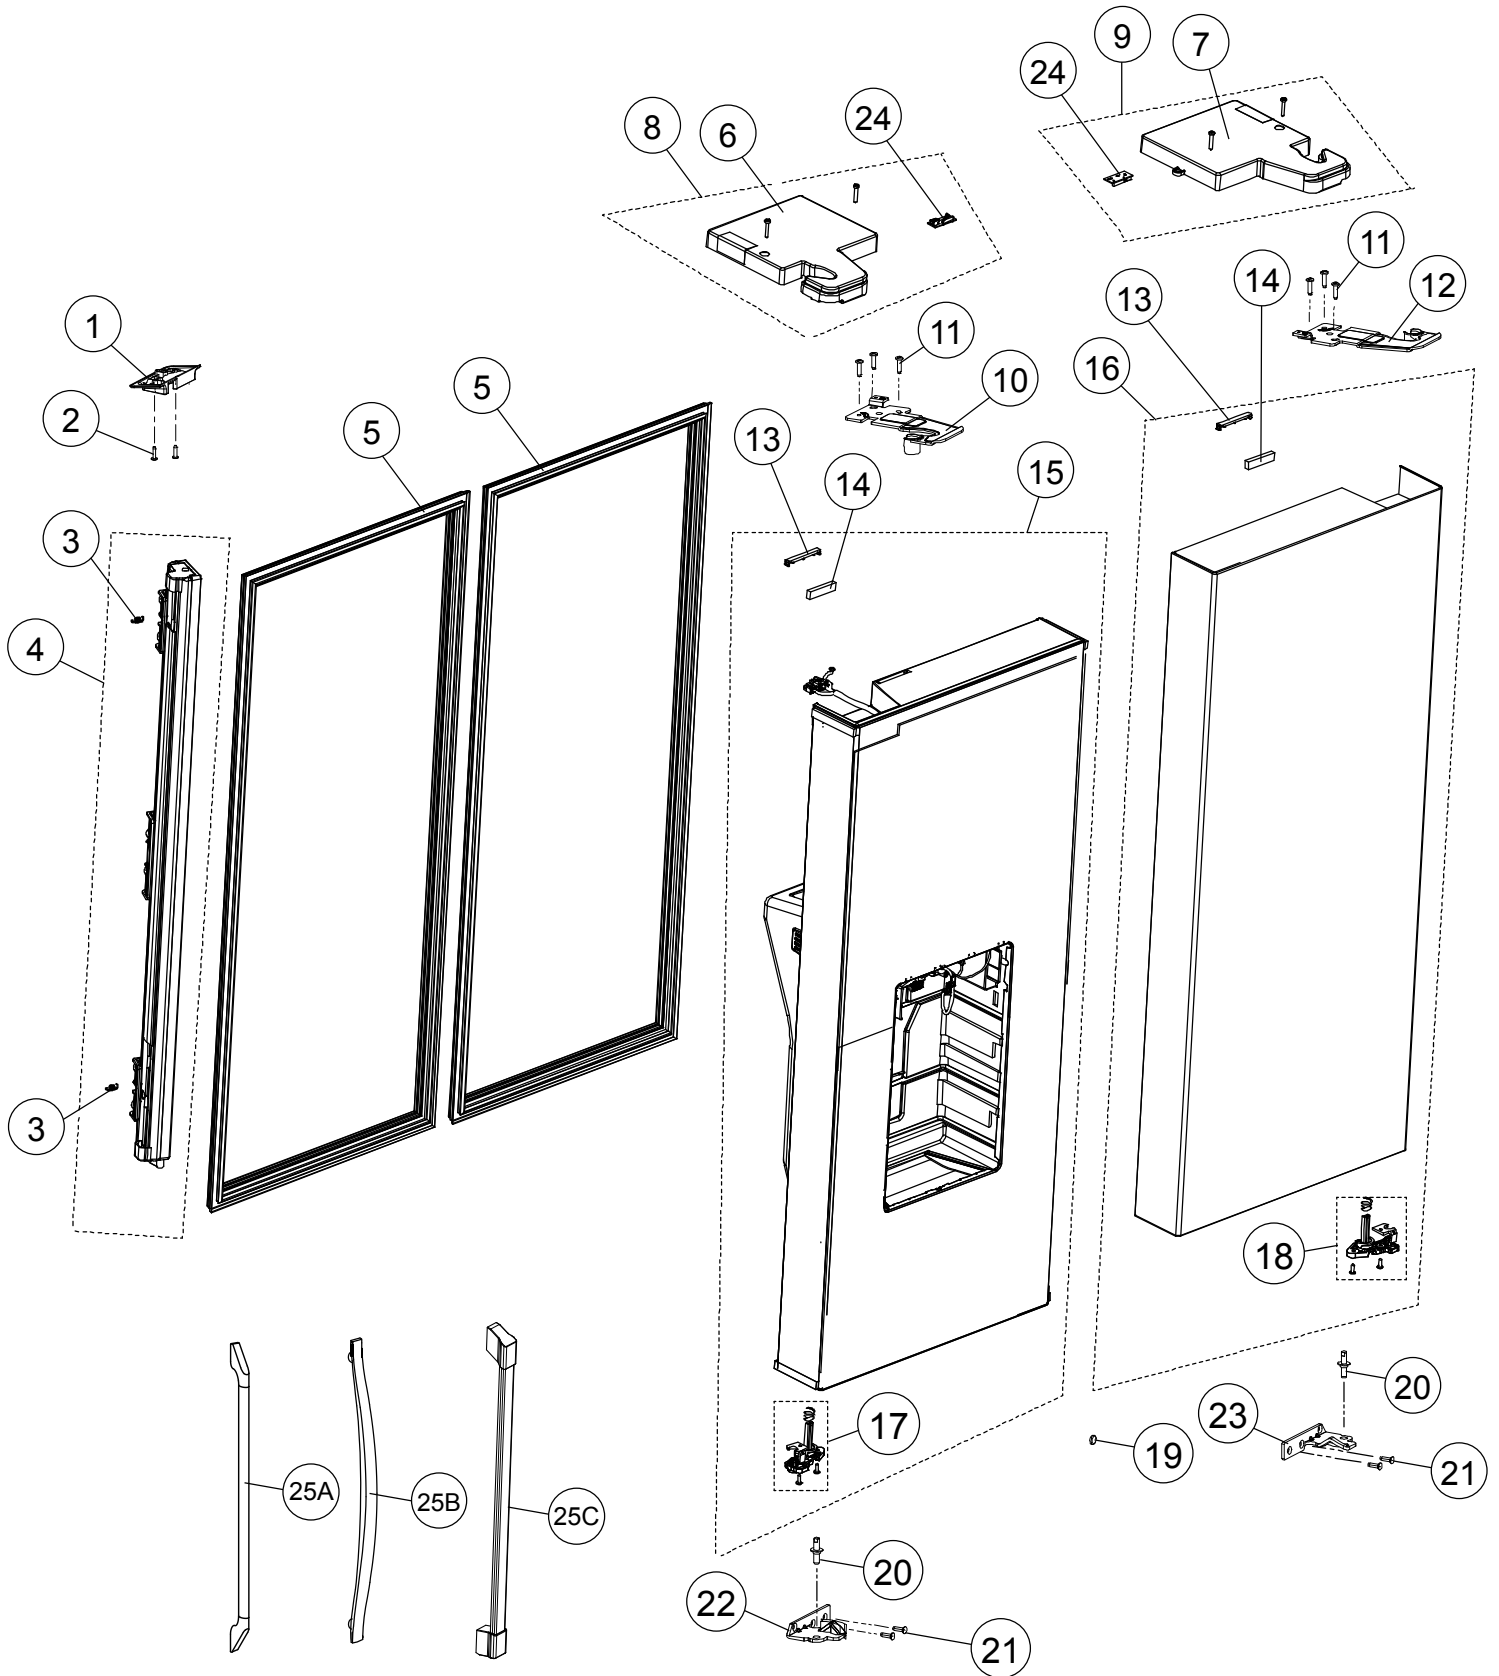

DTF364SIWS System Electronics

Item	Part #	Description
1	4397110500	COVER, PCB
2	4922670300	CABLE ASSY
3	4390002900	CONTROL BOARD ASSY
4	4918670400	ELECTRONIC CONTROL BOARD

DTF364SIWS Door Storage

Item	Part #	Description
1	4911571300	TOP LEFT SHELF, REFRIGERATOR
2	4869500100	SUPPORT
3	4911581300	MIDDLE LFT DOOR SHELF, REFRIG
4	4950260100	LOWER LEFT SHELF, REFRIGERATOR
5	4895120100	COVER, EGG SHELF
6	5706950200	EGG TRAY

Item	Part #	Description
7	5702430100	EGG DRAWER
8	5702430100	MIDDLE RT DOOR SHELF, REFRIG
9	4896230100	ROTATING DOOR SHELF
10	4897230100	FREEZER DOOR SHELF
11	TBD	SCREW, SUPPORT

DTF364SIWS Refrigerator Door Assemblies