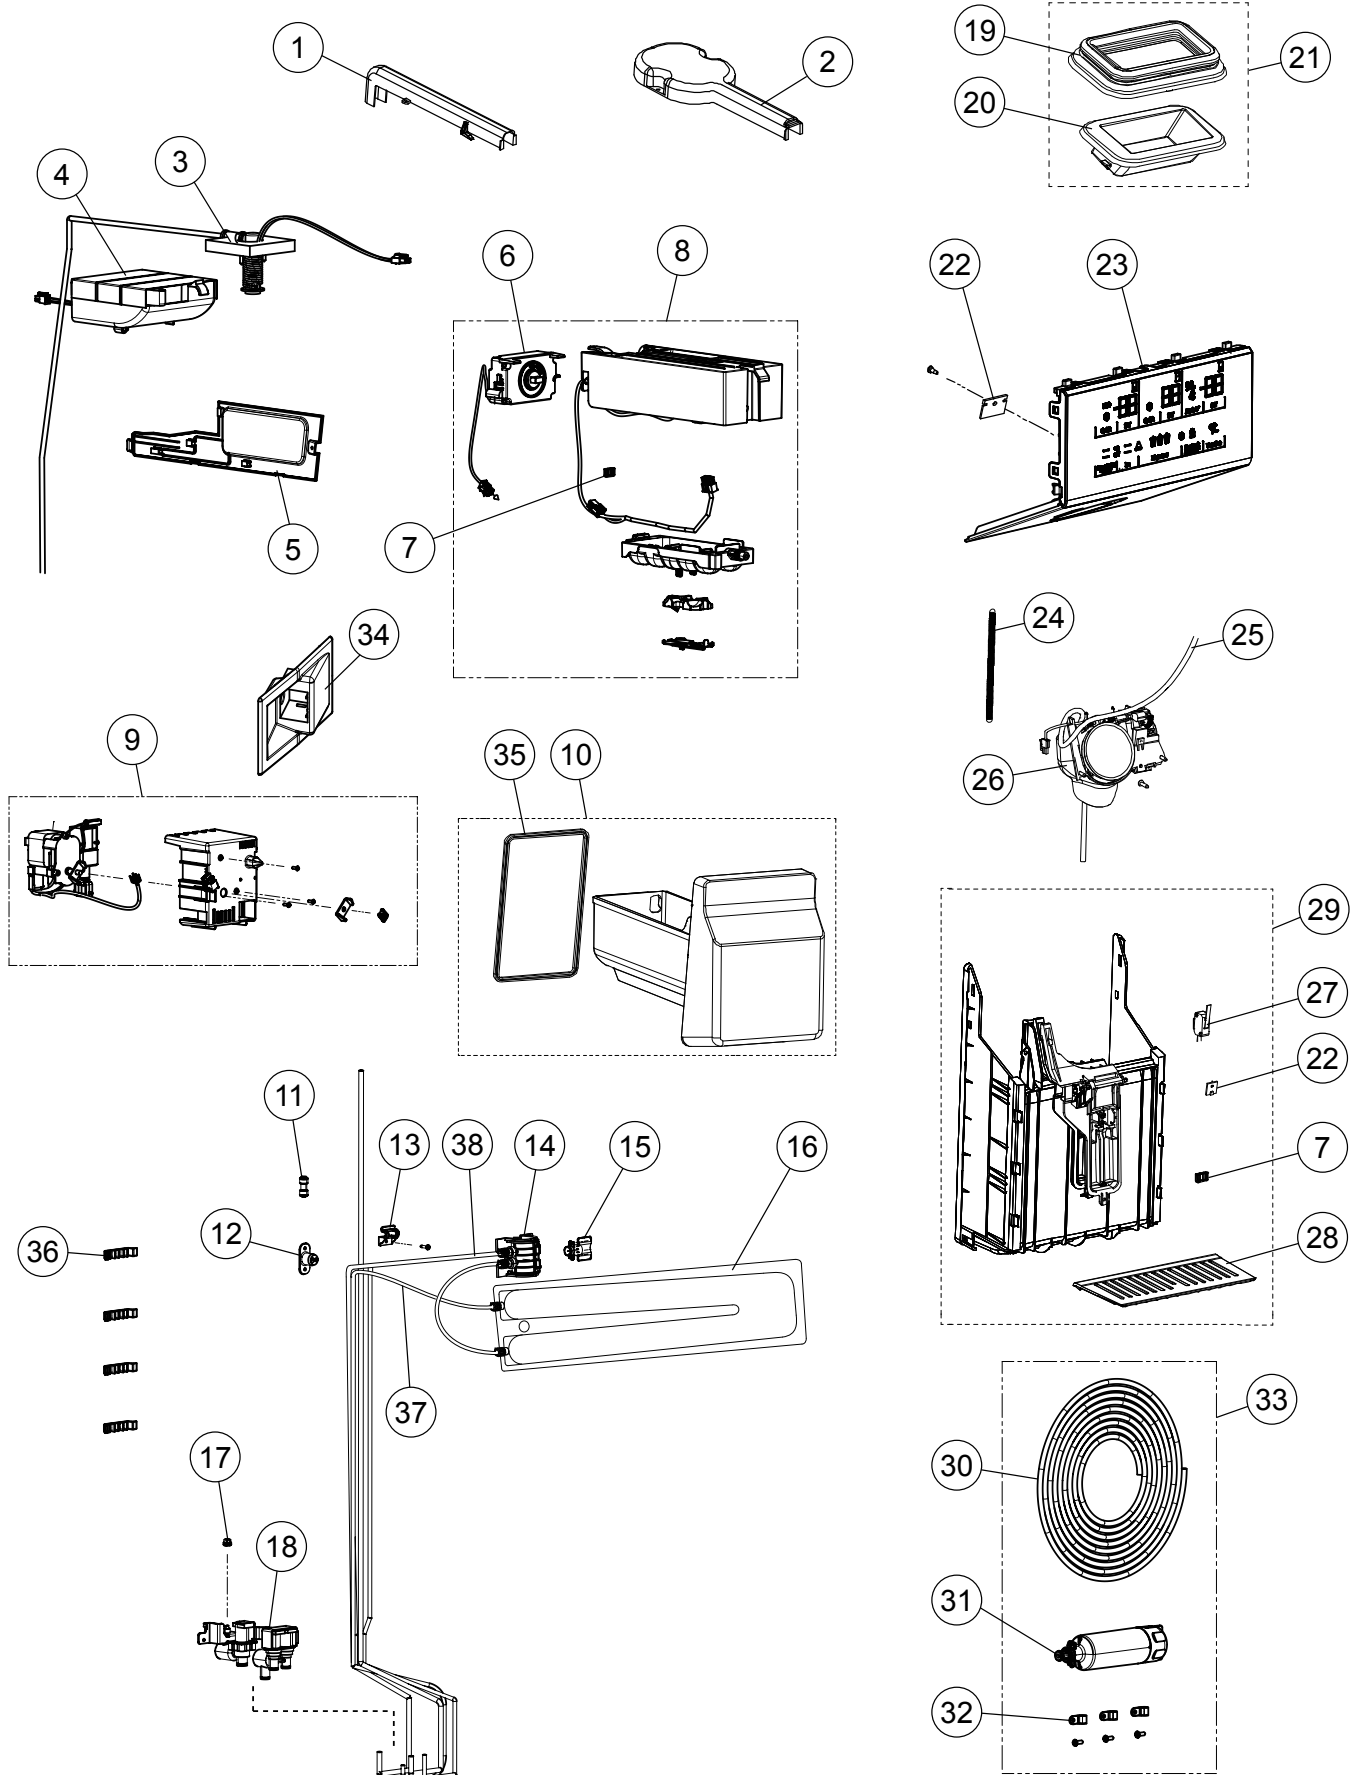

DTF364SIWS Water/Ice Supply System

DTF364SIWS Water/Ice Supply System Parts

Item	Part #	Description
1	4950210200	WATER HOSE COVER
2	4896120300	WATER INLET COVER
3	4911720300	ICE MAKER WATER INLET
4	4924070200	ICEBOX AIR CHANNEL
5	4899440100	COVER
6	4827350200	ICE CUBE MAKER
7	4822980100	RUBBER SPACER
8	4911630200	ICE MAKER ASSY
9	4911640400	ICE STOCK GR
10	4910520200	ICE BIN ASSY WITH GASKET
11	4857690100	QUICK FIT CONNECTOR, HOSE
12	5716710100	SILICONE STOPPER, HOSE
13	4882850100	HOSE HOLDER
14	4874970100	FILTER HEAD
15	4389350100	FILTER BYPASS
16	4397710100	WATER TANK
17	4842100100	SCREW
18	4346600400	WATER VALVE
19	4899070100	GASKET, ICE CHUTE

Item	Part #	Description
20	4899040100	MOUTH, ICE CHUTE
21	4921800100	ASSY, MOUTH, ICE CHUTE
22	4388400600	LED BOARD, DISPLAY, AMBER
23	4913040700	DISPLAY ASSY
24	4854830100	SPRING ASSY
25	4832652300	WATER HOSE
26	4913030400	DISPENSER MECHANISM
27	4816510100	MICROSWITCH
28	TBD	GRILL, DRIP TRAY
29	4910590500	ASSY, DISPENSER
30	4832650700	WATER HOSE, MAIN
31	4874960100	WATER FILTER
32	4819430200	HOSE CLAMP
33	4346650400	WATER SYSTEM KIT
34	4911720300	ICE MAKER WATER INLET ASSY
35	5731970100	ICE BIN GASKET
36	4869530100	HOSE CLAMP, BACK WALL
37	4832650500	WATER HOSE, WATER TANK OUTPUT
38	4832650600	WATER HOSE