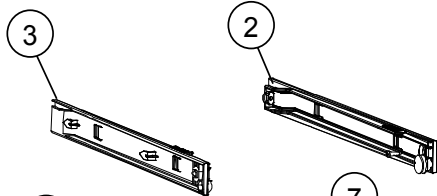

Item	Part #	Description
6	4911750100	RAIL ASSY, CENTER
7	4908100100	CRISPER TOP COVER (includes center rail)
8	4911501300	CRISPER DRAWER
9	4910550100	SUPPORT

DTF364SIWS Freezer Drawers/Shelves

Item	Part #	Description
1	4911512500	TOP DRAWER ASSY, FREEZER
2	4911550200	RAIL ASSY, RIGHT, FREEZER
3	4911550100	RAIL ASSY, LEFT, FREEZER
4	4911560200	RAIL ASSY, LOWER RIGHT, FR
5	4911560100	RAIL ASSY, LOWER LEFT, FR
6	4911520100	MIDDLE DRAWER ASSY, FREEZER
7	4906950100	GLASS COVER, MIDDLE DRAWER, FREEZER
8	4906960100	GLASS COVER, BOTTOM DRAWER, FREEZER
9	4911530100	BOTTOM DRAWER ASSY, FREEZER