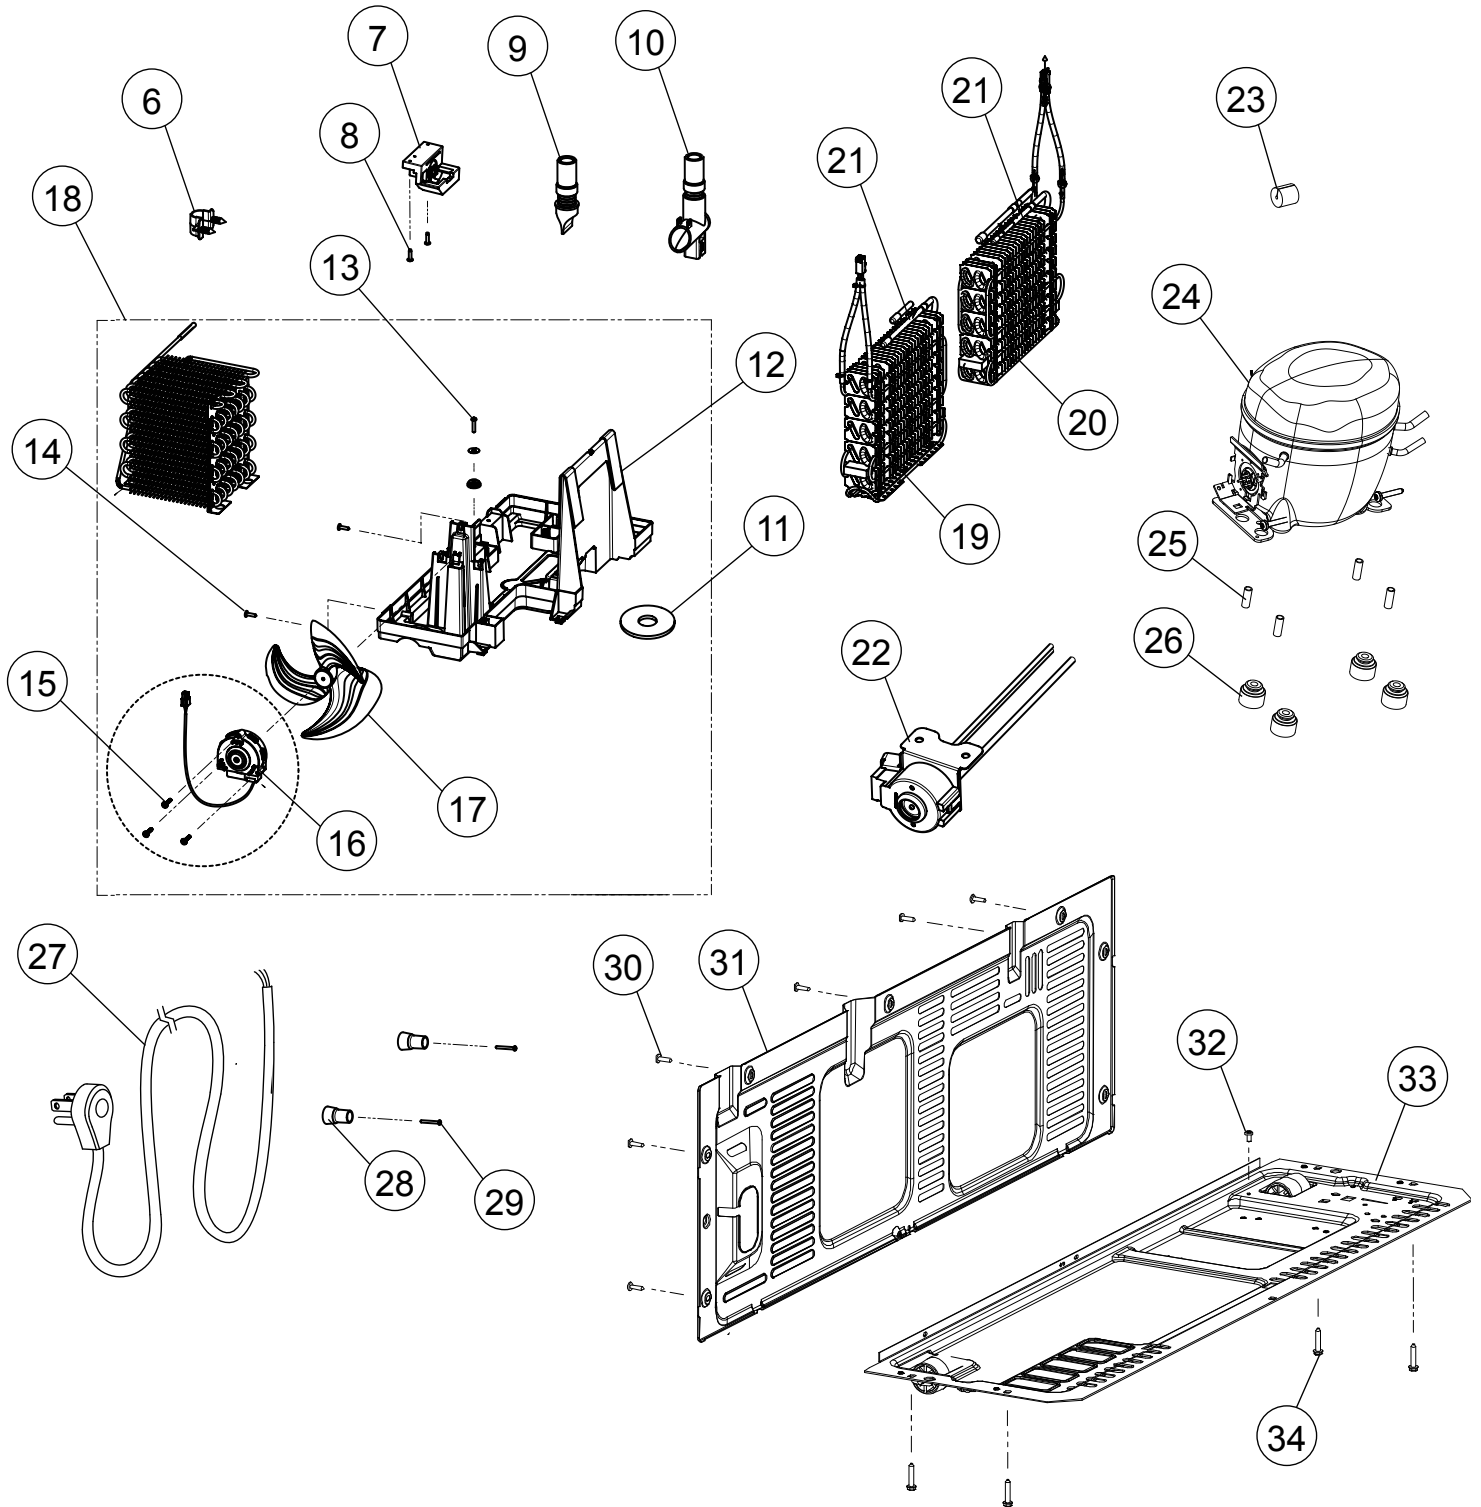

DTF364SIWS Sealed System

DTF364SIWS Sealed System Parts

Item	Part #	Description
1	4215790500	VACUUM TUBE (not shown)
2	4223430100	VACUUM TUBE, L SHAPED (not shown)
3	4818490200	SEALANT, VACUUM TUBES (not shown)
4	4240620100	CABLE HOLDER (not shown)
5	4243121000	DRYER (not shown)
6	4872890100	CABLE HOLDER
7	4882640100	HINGE COVER
8	4205670200	SCREW, HINGE COVER
9	4930610100	DRAIN ASSY
10	4934620100	DRAIN ASSY
11	4810690100	WASHER, M4
12	4317100200	EVAPORATOR TRAY
13	4242270500	SCREW, EVAPORATOR TRAY
14	4242270300	SCREW, EVAPORATOR TRAY
15	4834250100	SCREW, EVAP FAN MOTOR
16	4397620100	EVAPORATOR FAN MOTOR
17	4858340185	EVAPORATOR FAN

Item	Part #	Description
18	4942430100	EVAPORATOR TRAY ASSY
19	4929780200	EVAPORATOR ASSY
20	4907250200	EVAPORATOR ASSY
21	5703190200	HEATER
22	4859940185	MOTOR, VALVE
23	9000130400	RUBBER HOLDER
24	4151231000	COMPRESSOR
25	4244690200	BUSHING, COMPRESSOR
26	4296130100	GROMMET, RUBBER
27	4112170800	POWER SUPPLY CORD
28	TBD	SPACER
29	TBD	SCREW, SPACER
30	4242270300	SCREW, BACK COVER ASSY
31	4333570700	BACK COVER ASSY
32	9002410000	SCREW, COMPRESSOR BASE ASSY
33	4911480100	COMPRESSOR BASE ASSY
34	4841320300	SCREW, COMPRESSOR BASE ASSY
35	4385910100	2 SCREWS and 2 SPACERS for AIR GRILL COVER
36	4385620185	THERMAL PROTECTOR (not shown)
37	4919820100	THERMAL PROTECTOR (not shown)