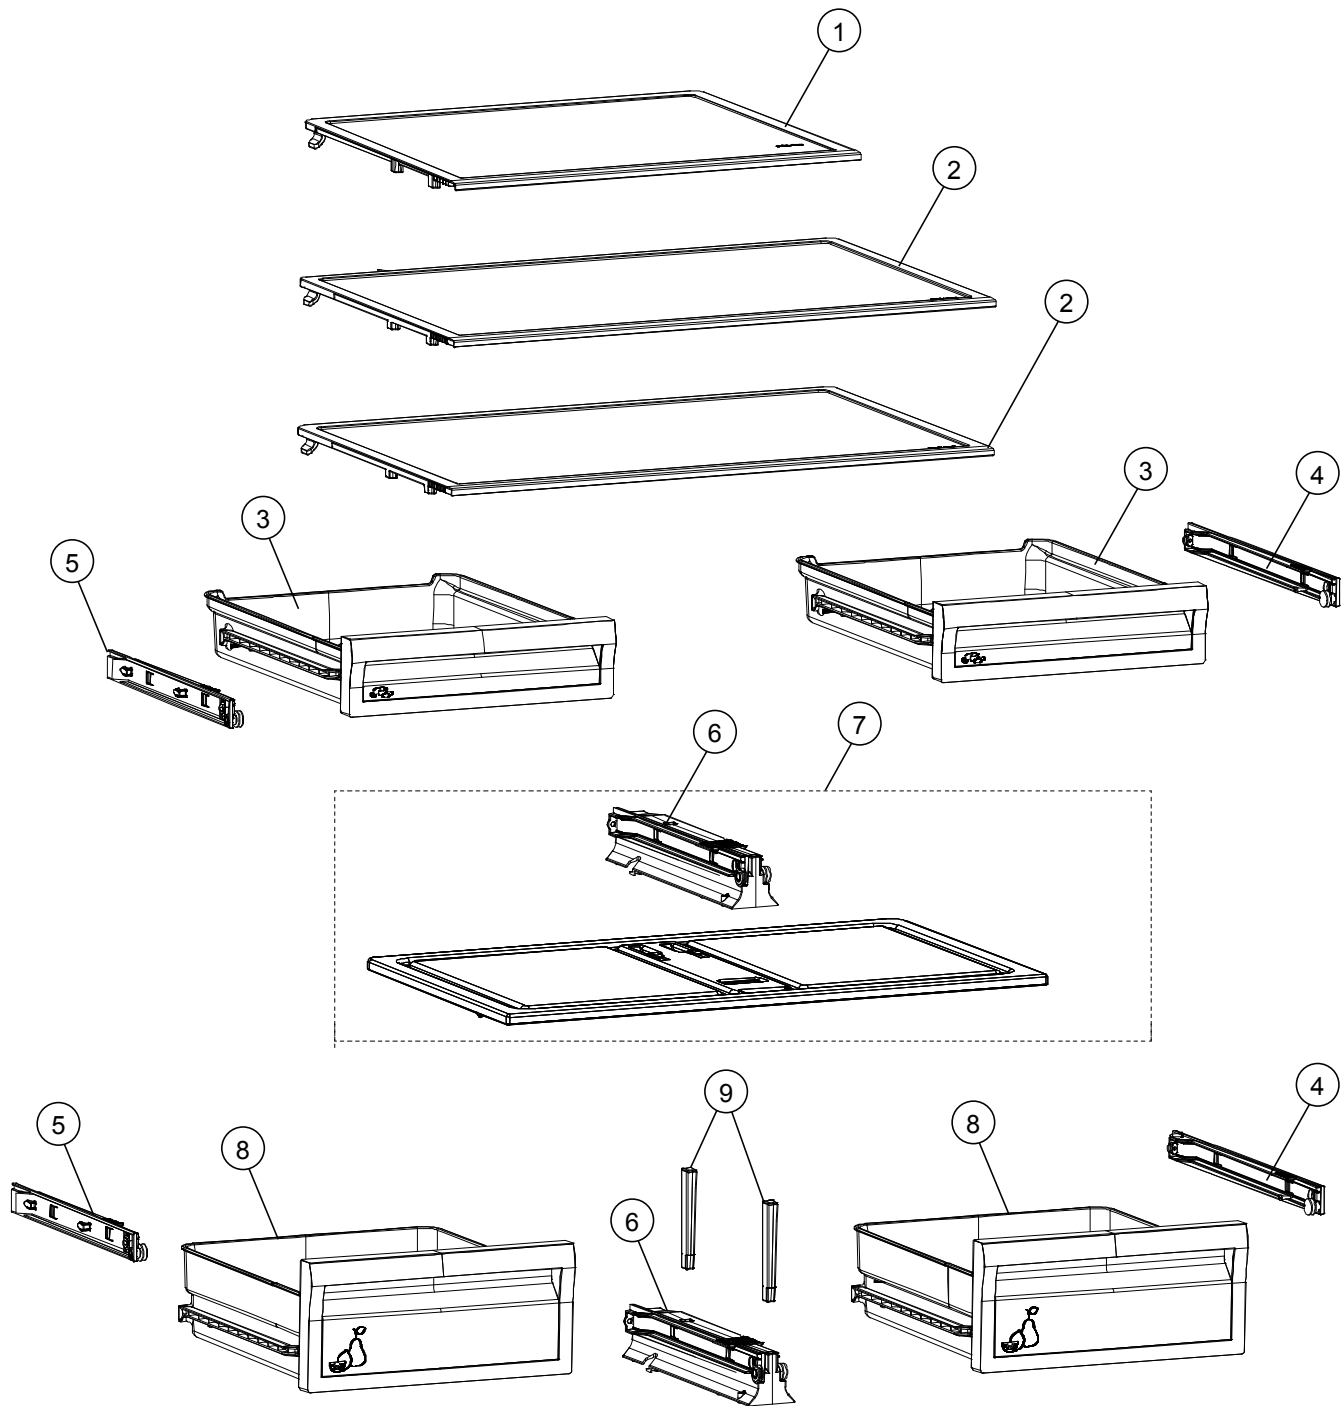

The Life of the Kitchen.®

PARTS CATALOG

DTF364SIWS Freestanding Refrigerator

Page #	Description
2	Refrigerator Drawers - Shelves
3	Freezer Drawers - Shelves
4	Lighting System
5	Water/Ice System
6	Water/Ice System Parts
7	System Electronics
8	Door Storage
9	Refrigerator Door Assemblies
10	Refrigerator Door Parts
11	Freezer Door Assemblies
12	Freezer Door Parts
13	Sealed System
14	Sealed System Parts
15	Refrigerator Compartment
16	Freezer Compartment

Revised 03-10-2016

DTF364SIWS Refrigerator Drawers/Shelves

Item	Part #	Description
1	4908130100	GLASS SHELF
2	4906940100	GLASS SHELF
3	4911351300	DELI DRAWER
4	4911540200	RAIL ASSY, RIGHT, REFRIG
5	4911540100	RAIL ASSY, LEFT, REFRIG

Item	Part #	Description
6	4911750100	RAIL ASSY, CENTER
7	4908100100	CRISPER TOP COVER (includes center rail)
8	4911501300	CRISPER DRAWER
9	4910550100	SUPPORT

DTF364SIWS Freezer Drawers/Shelves

Item	Part #	Description
1	4911512500	TOP DRAWER ASSY, FREEZER
2	4911550200	RAIL ASSY, RIGHT, FREEZER
3	4911550100	RAIL ASSY, LEFT, FREEZER
4	4911560200	RAIL ASSY, LOWER RIGHT, FR
5	4911560100	RAIL ASSY, LOWER LEFT, FR
6	4911520100	MIDDLE DRAWER ASSY, FREEZER
7	4906950100	GLASS COVER, MIDDLE DRAWER, FREEZER
8	4906960100	GLASS COVER, BOTTOM DRAWER, FREEZER
9	4911530100	BOTTOM DRAWER ASSY, FREEZER