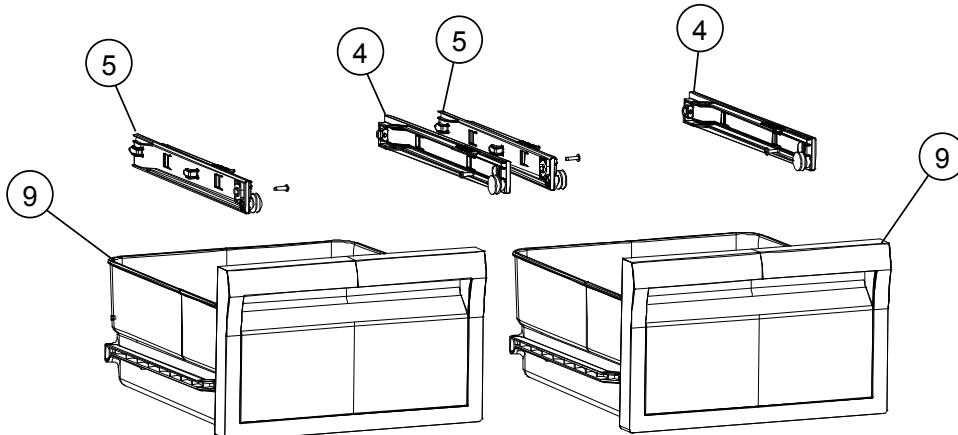

Item	Part #	Description
6	4911750100	RAIL ASSY, CENTER
7	4908100100	CRISPER TOP COVER (includes center rail)
8	4911501300	CRISPER DRAWER
9	4910550100	SUPPORT

DTF364SIWS Freezer Drawers/Shelves

Item	Part #	Description
1	4911512500	TOP DRAWER ASSY, FREEZER
2	4911550200	RAIL ASSY, RIGHT, FREEZER
3	4911550100	RAIL ASSY, LEFT, FREEZER
4	4911560200	RAIL ASSY, LOWER RIGHT, FR
5	4911560100	RAIL ASSY, LOWER LEFT, FR
6	4911520100	MIDDLE DRAWER ASSY, FREEZER
7	4906950100	GLASS COVER, MIDDLE DRAWER, FREEZER
8	4906960100	GLASS COVER, BOTTOM DRAWER, FREEZER
9	4911530100	BOTTOM DRAWER ASSY, FREEZER