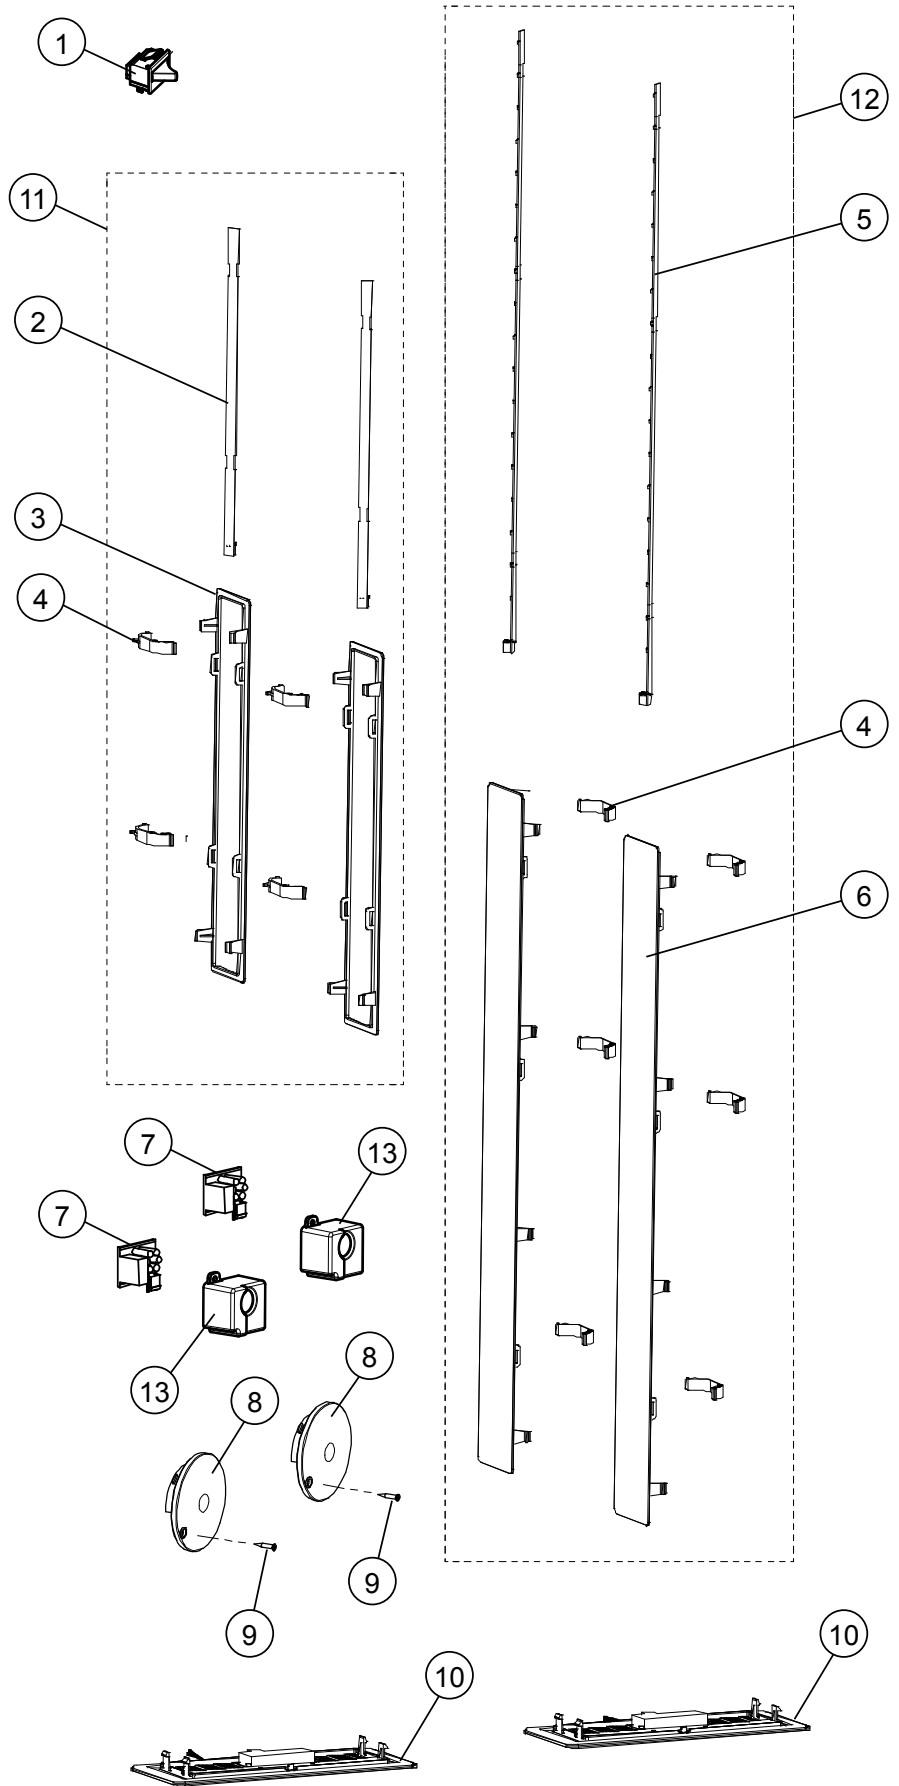

Revised 03-10-2016

DTF364SIWS Refrigerator Drawers/Shelves

Item	Part #	Description
1	4908130100	GLASS SHELF
2	4906940100	GLASS SHELF
3	4911351300	DELI DRAWER
4	4911540200	RAIL ASSY, RIGHT, REFRIG
5	4911540100	RAIL ASSY, LEFT, REFRIG

Item	Part #	Description
6	4911750100	RAIL ASSY, CENTER
7	4908100100	CRISPER TOP COVER (includes center rail)
8	4911501300	CRISPER DRAWER
9	4910550100	SUPPORT

DTF364SIWS Freezer Drawers/Shelves

Item	Part #	Description
1	4911512500	TOP DRAWER ASSY, FREEZER
2	4911550200	RAIL ASSY, RIGHT, FREEZER
3	4911550100	RAIL ASSY, LEFT, FREEZER
4	4911560200	RAIL ASSY, LOWER RIGHT, FR
5	4911560100	RAIL ASSY, LOWER LEFT, FR
6	4911520100	MIDDLE DRAWER ASSY, FREEZER
7	4906950100	GLASS COVER, MIDDLE DRAWER, FREEZER
8	4906960100	GLASS COVER, BOTTOM DRAWER, FREEZER
9	4911530100	BOTTOM DRAWER ASSY, FREEZER

DTF364SIWS Lighting Assemblies

Item	Part #	Description
1	4212450285	LIGHT SWITCH
2	5712490100	LED LIGHT ASSY, SHORT
3	5701280100	LIGHT COVER, SHORT
4	5701290100	LIGHT HOLDER
5	5712490200	LED LIGHT ASSY, LONG
6	5701270100	LIGHT COVER, LONG
7	4834670300	LED LIGHT BOARD, BLUE
8	4862850100	LED LIGHT LENS
9	4246980200	SCREW, LED LENS
10	4911620100	LED LIGHT ASSY, FREEZ.
11	4911610100	LED LIGHT ASSY, SHORT
12	4911600100	LED LIGHT ASSY, LONG
13	TBD	COVER, LED LIGHT ASSY

DTF364SIWS Water/Ice Supply System

DTF364SIWS Water/Ice Supply System Parts

Item	Part #	Description
1	4950210200	WATER HOSE COVER
2	4896120300	WATER INLET COVER
3	4911720300	ICE MAKER WATER INLET
4	4924070200	ICEBOX AIR CHANNEL
5	4899440100	COVER
6	4827350200	ICE CUBE MAKER
7	4822980100	RUBBER SPACER
8	4911630200	ICE MAKER ASSY
9	4911640400	ICE STOCK GR
10	4910520200	ICE BIN ASSY WITH GASKET
11	4857690100	QUICK FIT CONNECTOR, HOSE
12	5716710100	SILICONE STOPPER, HOSE
13	4882850100	HOSE HOLDER
14	4874970100	FILTER HEAD
15	4389350100	FILTER BYPASS
16	4397710100	WATER TANK
17	4842100100	SCREW
18	4346600400	WATER VALVE
19	4899070100	GASKET, ICE CHUTE