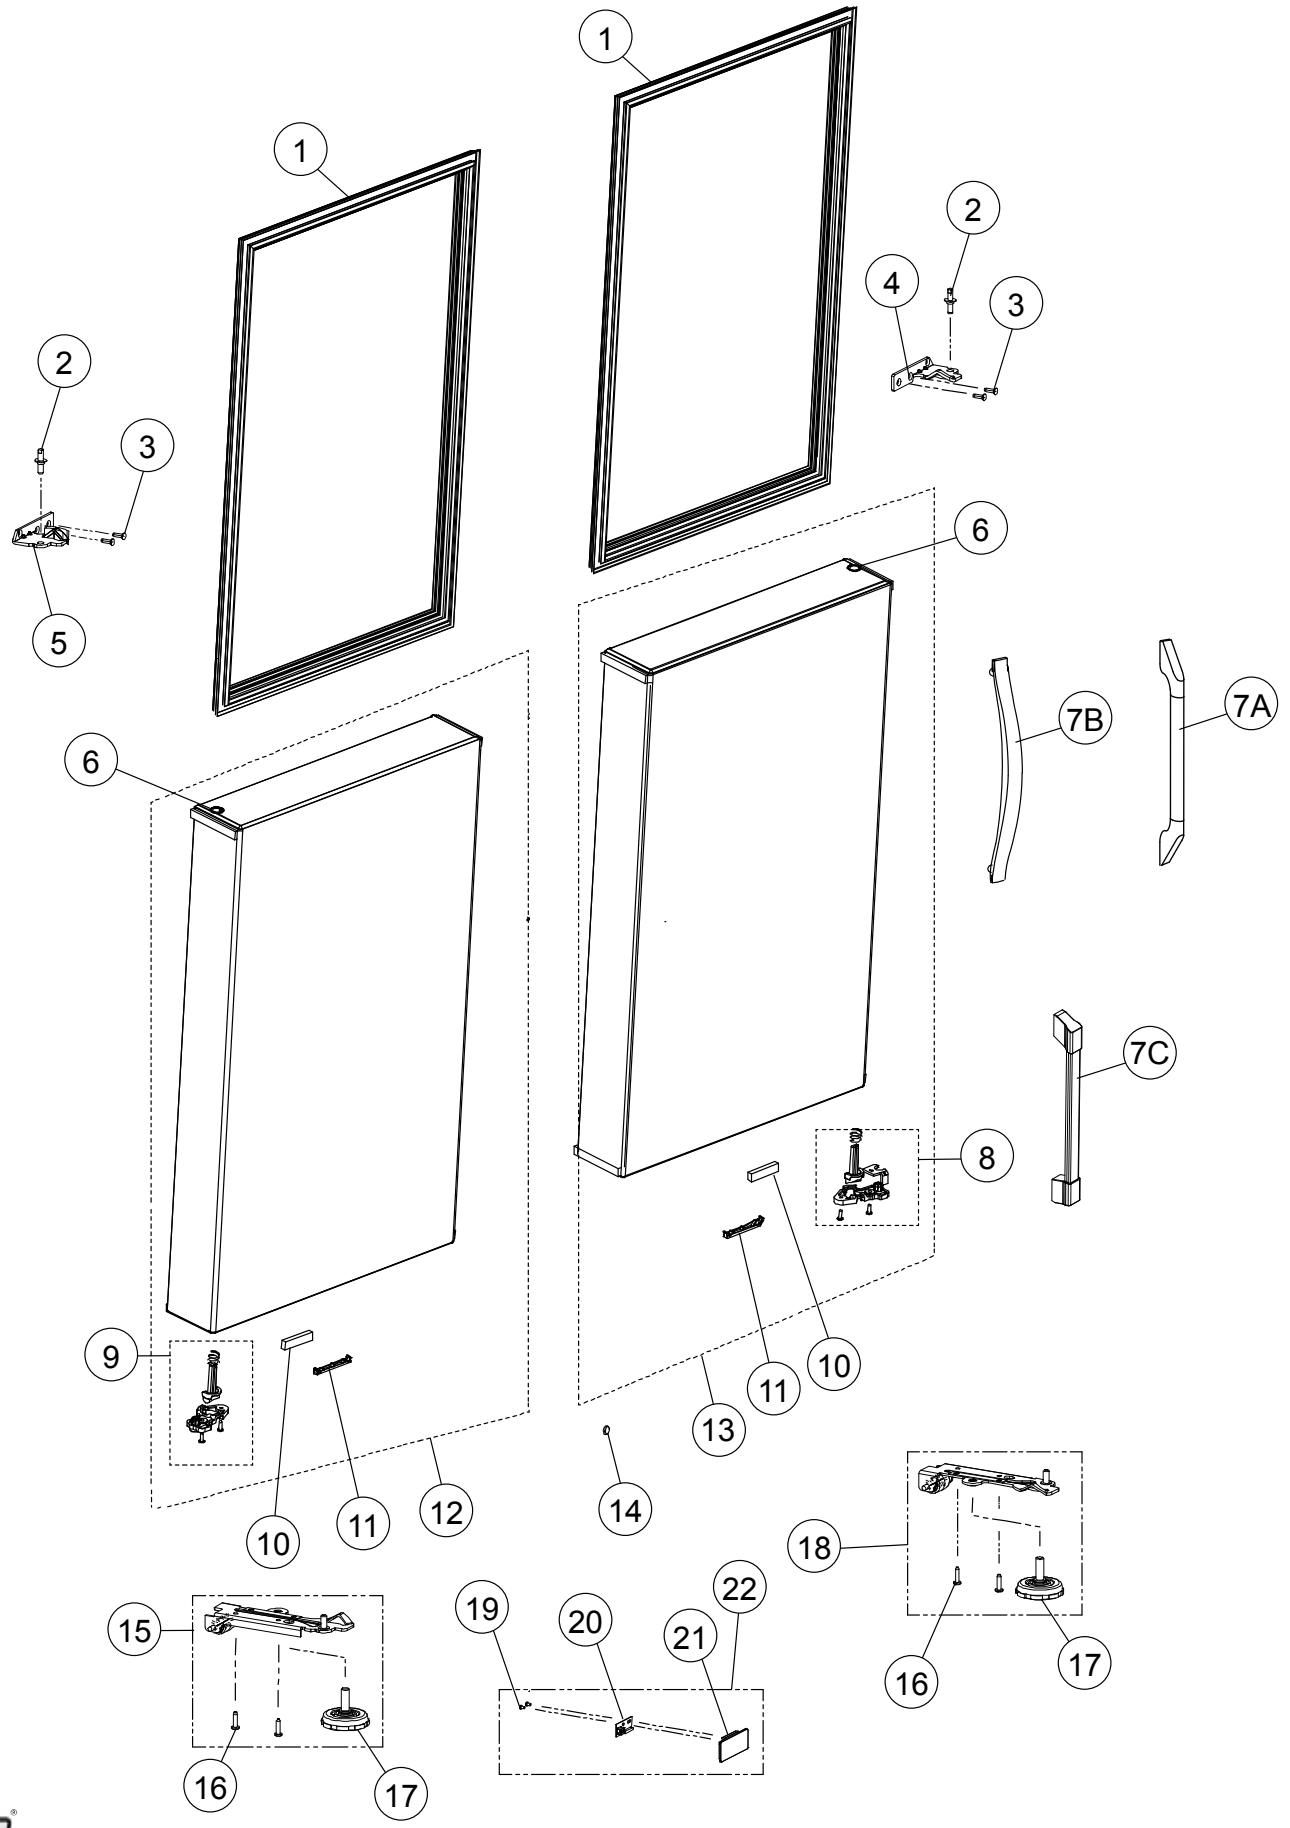

DTF364SIWS Freezer Door Assemblies

DTF364SIWS Freezer Door Parts

Item	Part #	Description
1	4331815500	GASKET, FREEZER DOOR
2	5701390200	HINGE, PIN, MIDDLE
3	4842230100	SCREW, HINGE, MIDDLE
4	4910660200	HINGE, MIDDLE, RIGHT
5	4910660100	HINGE, MIDDLE, LEFT
6	4227980600	HINGE HOUSING
7A	702111	HANDLE ASSY, EPICURE
7B	702145	HANDLE ASSY, MILLENNIA
7C	TBD	HANDLE ASSY, PRO
8	4935600100	DOOR SPRING ASSY, RIGHT
9	4935600200	DOOR SPRING ASSY, LEFT
10	4825250185	DOOR MAGNET
11	5700140400	COVER, DOOR MAGNET
12	4911700200	DOOR ASSY, FREEZER, LEFT

Item	Part #	Description
13	4911710200	DOOR ASSY, FREEZER, RIGHT
14	4847060100	PLASTIC CAP
15	4910631100	HINGE ASSY, BOTTOM, LEFT
16	4841320400	SCREW, BOTTOM HINGE
17	4250000400	ADJUSTABLE FOOT
18	4910630400	HINGE ASSY, BOTTOM, RIGHT
19	9003320700	SCREW, REED SWITCH ASSY
20	5707440200	REED SWITCH BOARD
21	5700130100	SWITCH COVER
22	4911760100	REED SWITCH ASSY. BOTTOM