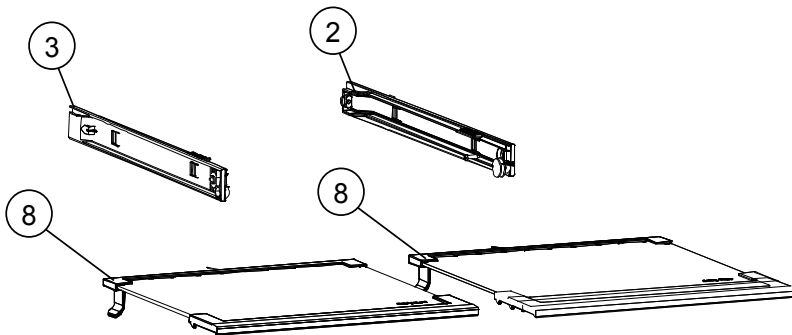

Item	Part #	Description
6	4911750100	RAIL ASSY, CENTER
7	4908100100	CRISPER TOP COVER (includes center rail)
8	4911501300	CRISPER DRAWER
9	4910550100	SUPPORT

DTF364SIWS Freezer Drawers/Shelves

Item	Part #	Description
1	4911512500	TOP DRAWER ASSY, FREEZER
2	4911550200	RAIL ASSY, RIGHT, FREEZER
3	4911550100	RAIL ASSY, LEFT, FREEZER
4	4911560200	RAIL ASSY, LOWER RIGHT, FR
5	4911560100	RAIL ASSY, LOWER LEFT, FR
6	4911520100	MIDDLE DRAWER ASSY, FREEZER
7	4906950100	GLASS COVER, MIDDLE DRAWER, FREEZER
8	4906960100	GLASS COVER, BOTTOM DRAWER, FREEZER
9	4911530100	BOTTOM DRAWER ASSY, FREEZER