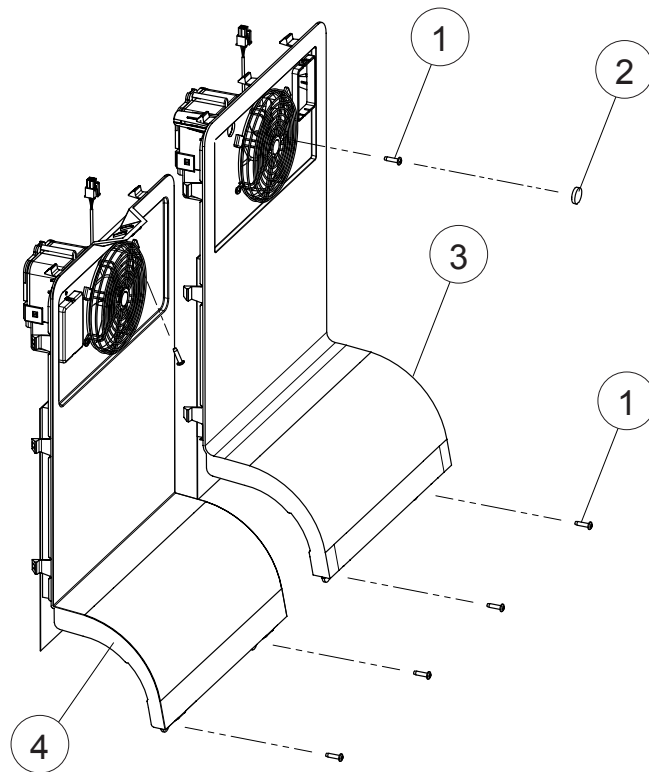

DTF364SIWS Freezer Compartment

Item	Part #	Description
1	4205670200	SCREW
2	4810520100	SCREW COVER
3	4907430100	EVAPORATOR COVER ASSY, TRI-MODE COMPARTMENT
4	4930190100	EVAPORATOR COVER ASSY, FREEZER COMPARTMENT