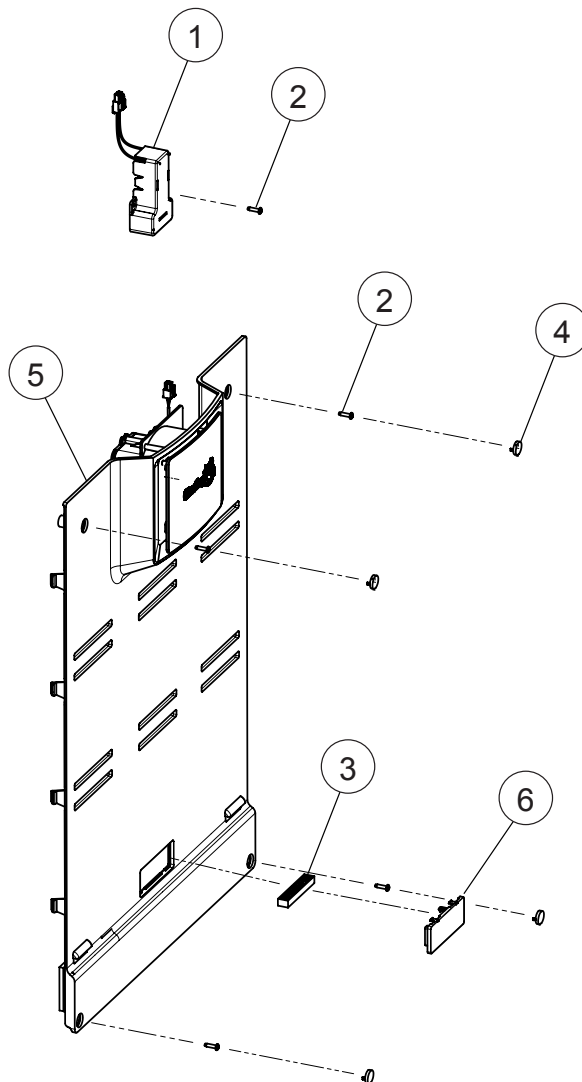

DTF364SIWS Refrigerator Compartment

Item	Part #	Description
1	4362700300	IONIZER ASSY
2	4205670200	SCREW
3	4228060400	PHOTOCATALYST FILTER
4	4810520100	SCREW COVER
5	4907440300	MULTI-FLOW COVER
6	4862780100	FILTER COVER